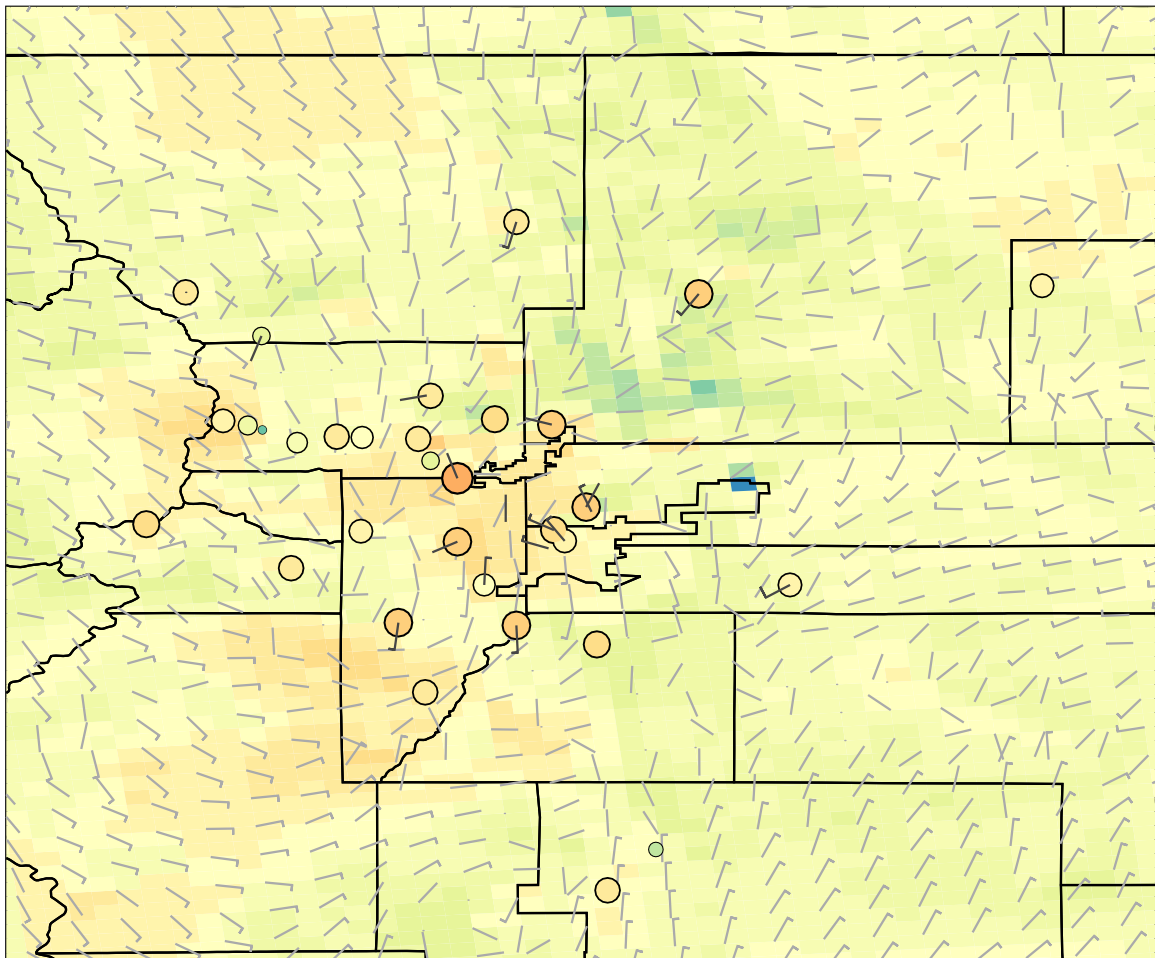

2014-08-11_01:00:00 IRR_S05_d02_MOZAIC_2

Ozone (ppb)

0.00 15.00 30.00 45.00 60.00 75.00 90.00