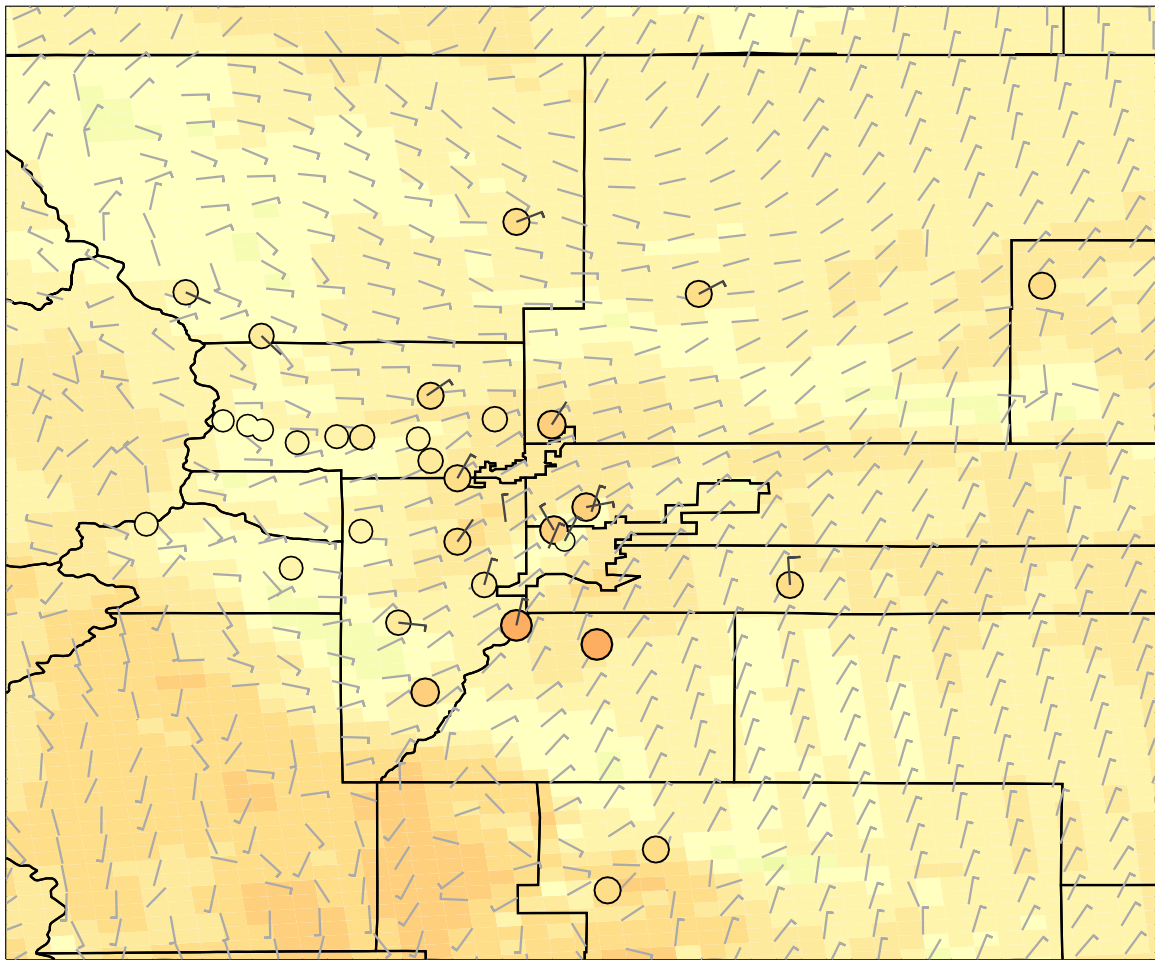

2014-08-10_18:00:00 IRR_S05_d02_MOZAIC_2

Ozone (ppb)

0.00 15.00 30.00 45.00 60.00 75.00 90.00