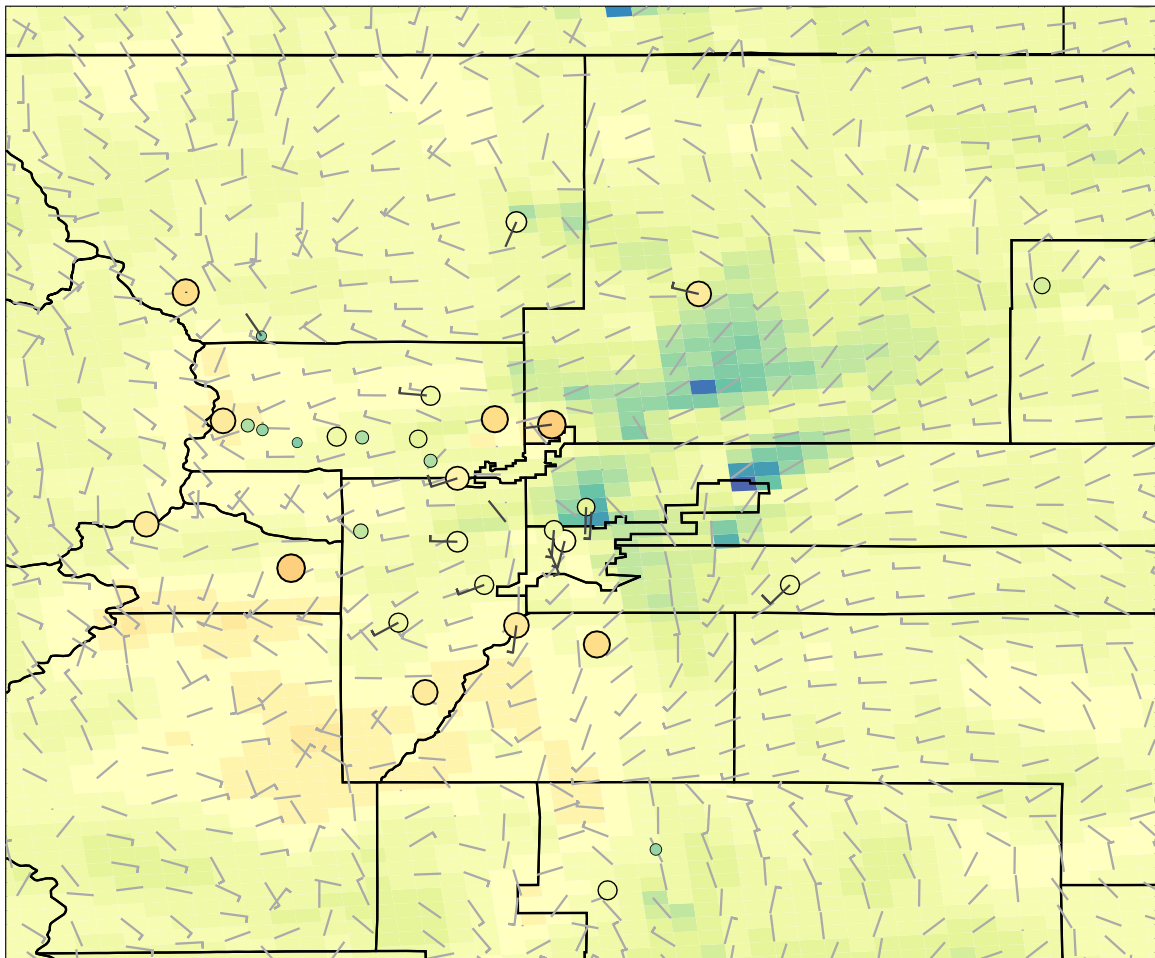

2014-08-11_03:00:00 IRR_S05_d02_MOZAIC_2

Ozone (ppb)

0.00 15.00 30.00 45.00 60.00 75.00 90.00