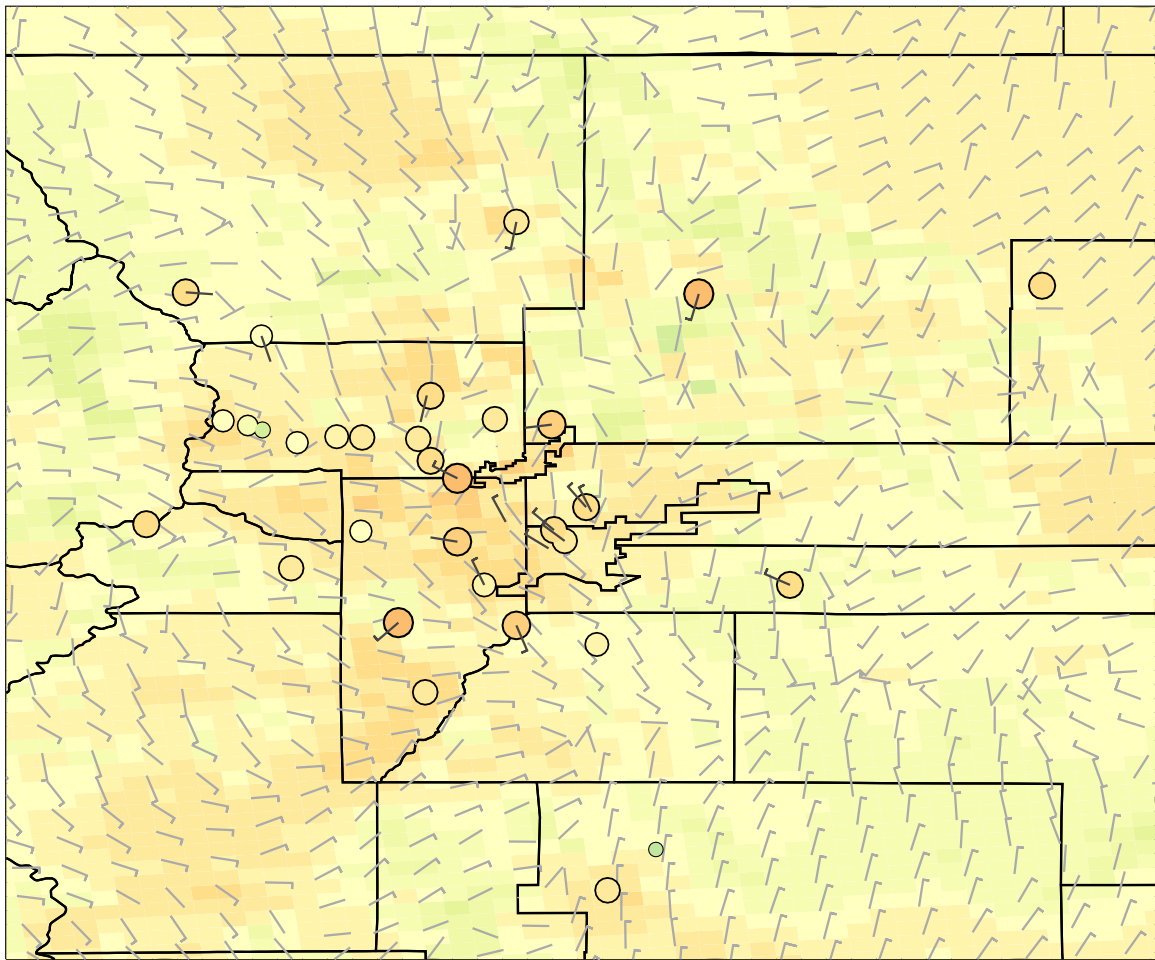

2014-08-10_22:00:00 IRR_S05_d02_MOZAIC_2

Ozone (ppb)

0.00 15.00 30.00 45.00 60.00 75.00 90.00

2014-08-10_23:00:00 IRR_S05_d02_MOZAIC_2

Ozone (ppb)

0.00 15.00 30.00 45.00 60.00 75.00 90.00

2014-08-11_00:00:00 IRR_S05_d02_MOZAIC_2