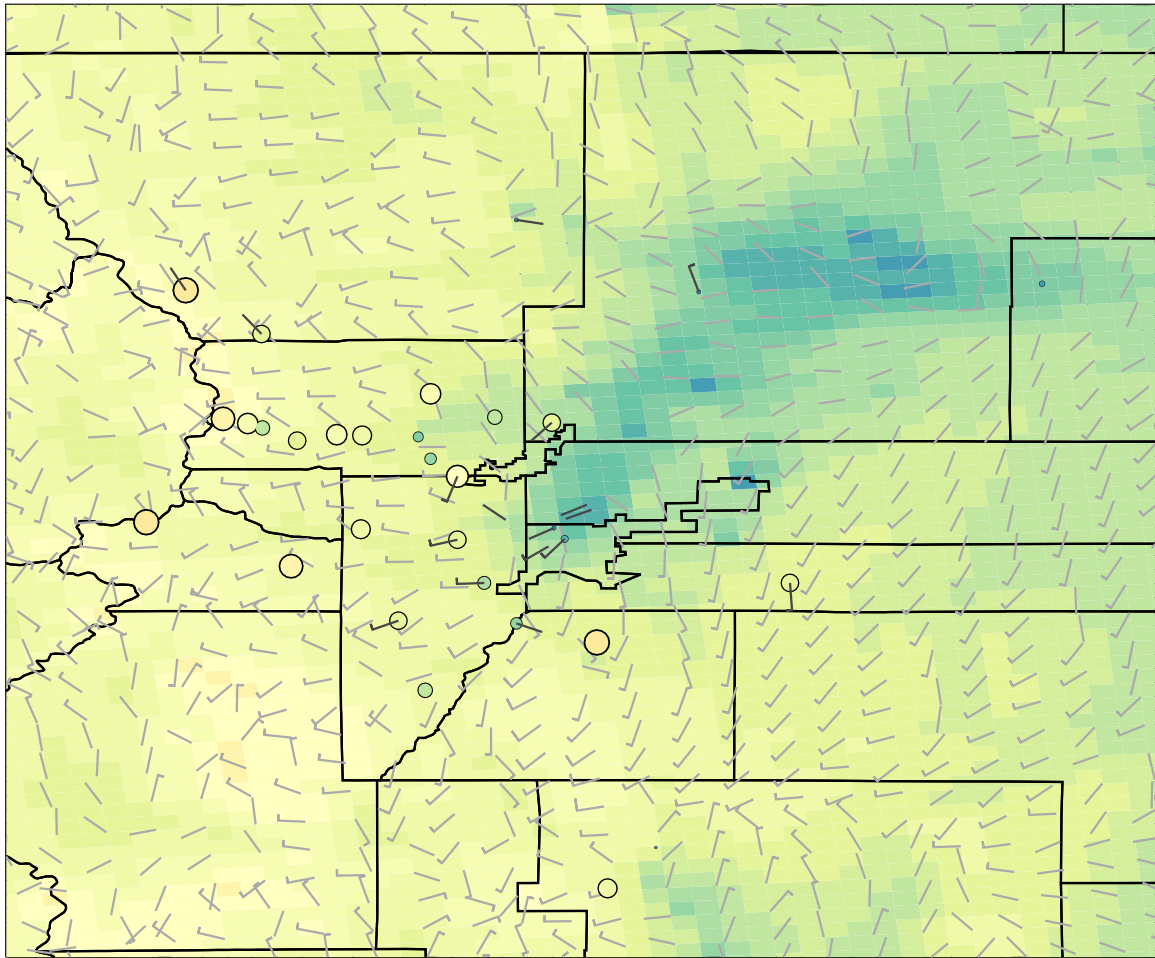

Ozone (ppb)

2014-08-12_12:00:00 IRR_S05_d02_MOZAIC_2

Ozone (ppb)

0.00 15.00 30.00 45.00 60.00 75.00 90.00

2014-08-12_13:00:00 IRR_S05_d02_MOZAIC_2

Ozone (ppb)

0.00 15.00 30.00 45.00 60.00 75.00 90.00

2014-08-12_14:00:00 IRR_S05_d02_MOZAIC_2