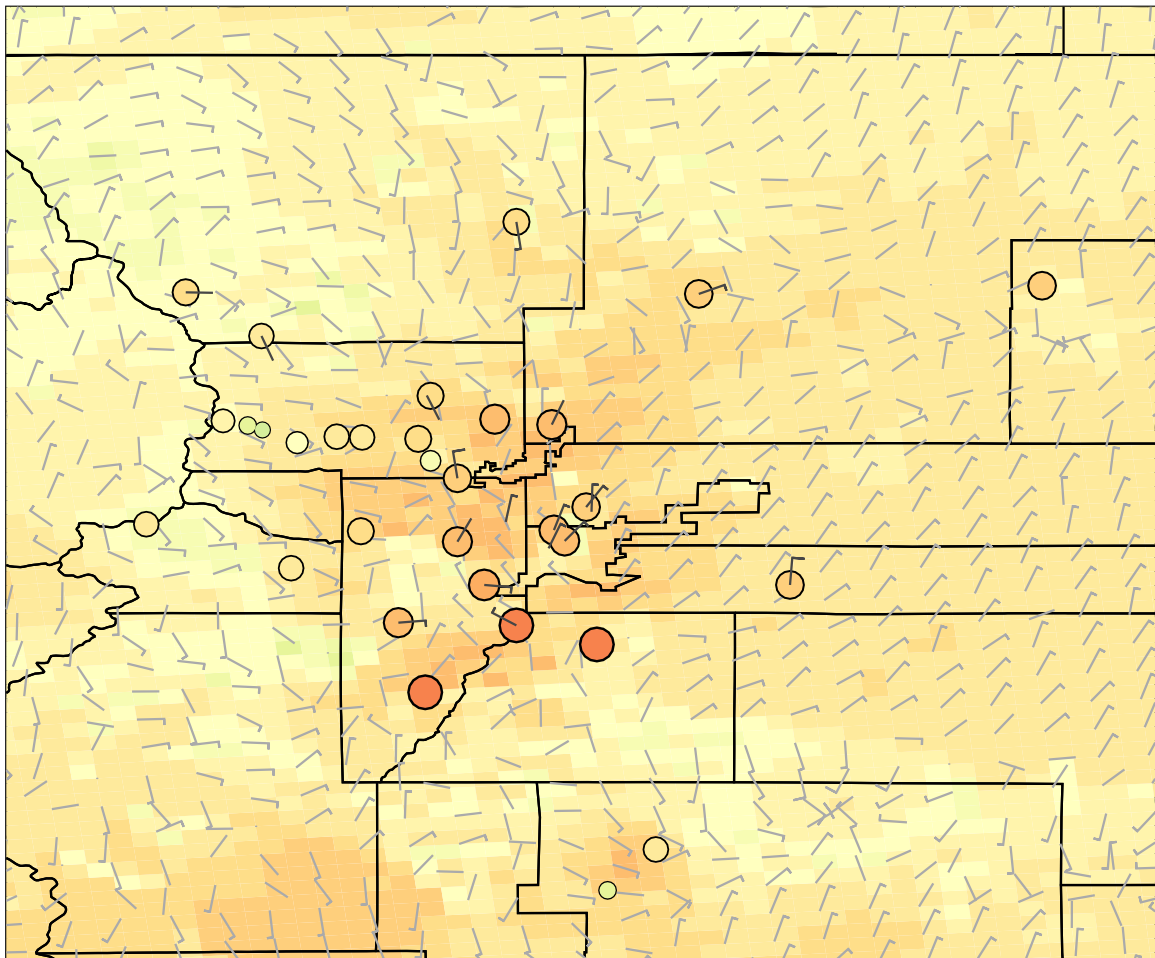

Ozone (ppb)

0.00 15.00 30.00 45.00 60.00 75.00 90.00

2014-08-10_20:00:00 IRR_S05_d02_MOZAIC_2

Ozone (ppb)

0.00 15.00 30.00 45.00 60.00 75.00 90.00

2014-08-10_21:00:00 IRR_S05_d02_MOZAIC_2

Ozone (ppb)

0.00 15.00 30.00 45.00 60.00 75.00 90.00