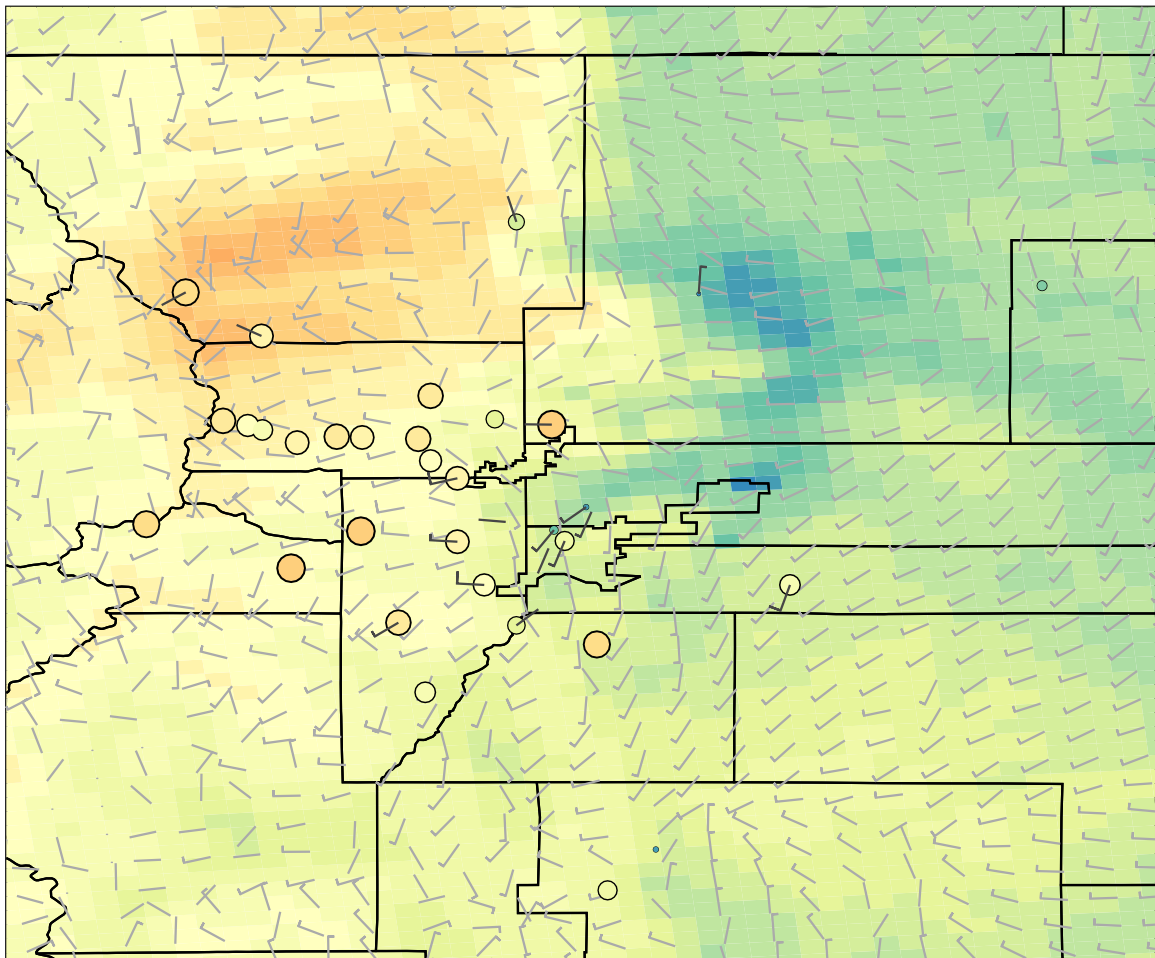

Ozone (ppb)

0.00 15.00 30.00 45.00 60.00 75.00 90.00

2014-08-12_07:00:00 IRR_S05_d02_MOZAIC_2

Ozone (ppb)

0.00 15.00 30.00 45.00 60.00 75.00 90.00

2014-08-12_08:00:00 IRR_S05_d02_MOZAIC_2

Ozone (ppb)

0.00 15.00 30.00 45.00 60.00 75.00 90.00