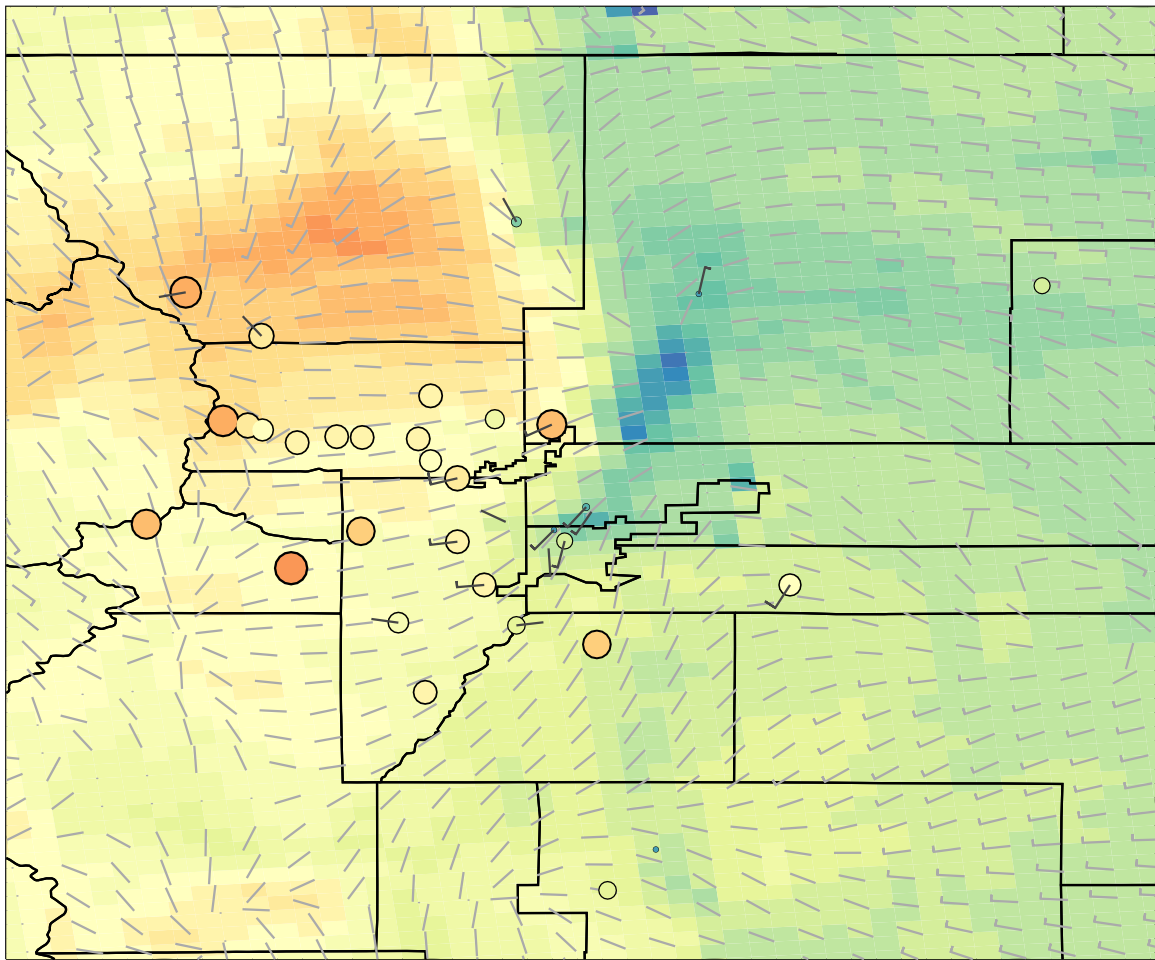

Ozone (ppb)

0.00 15.00 30.00 45.00 60.00 75.00 90.00

2014-08-12_04:00:00 IRR_S05_d02_MOZAIC_2

Ozone (ppb)

0.00 15.00 30.00 45.00 60.00 75.00 90.00

2014-08-12_05:00:00 IRR_S05_d02_MOZAIC_2

Ozone (ppb)

2014-08-12_06:00:00 IRR_S05_d02_MOZAIC_2