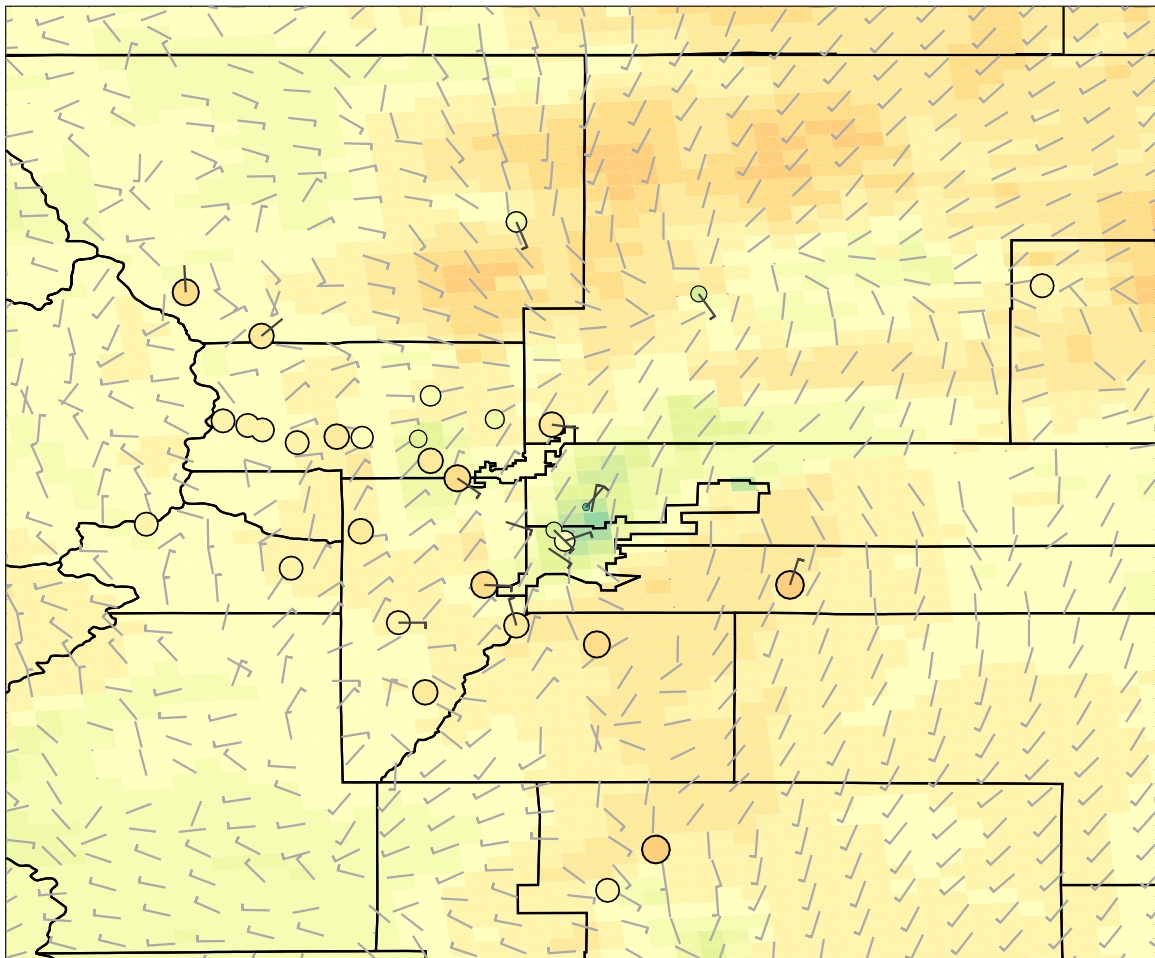

2014-08-12_17:00:00 IRR_S05_d02_MOZAIC_2