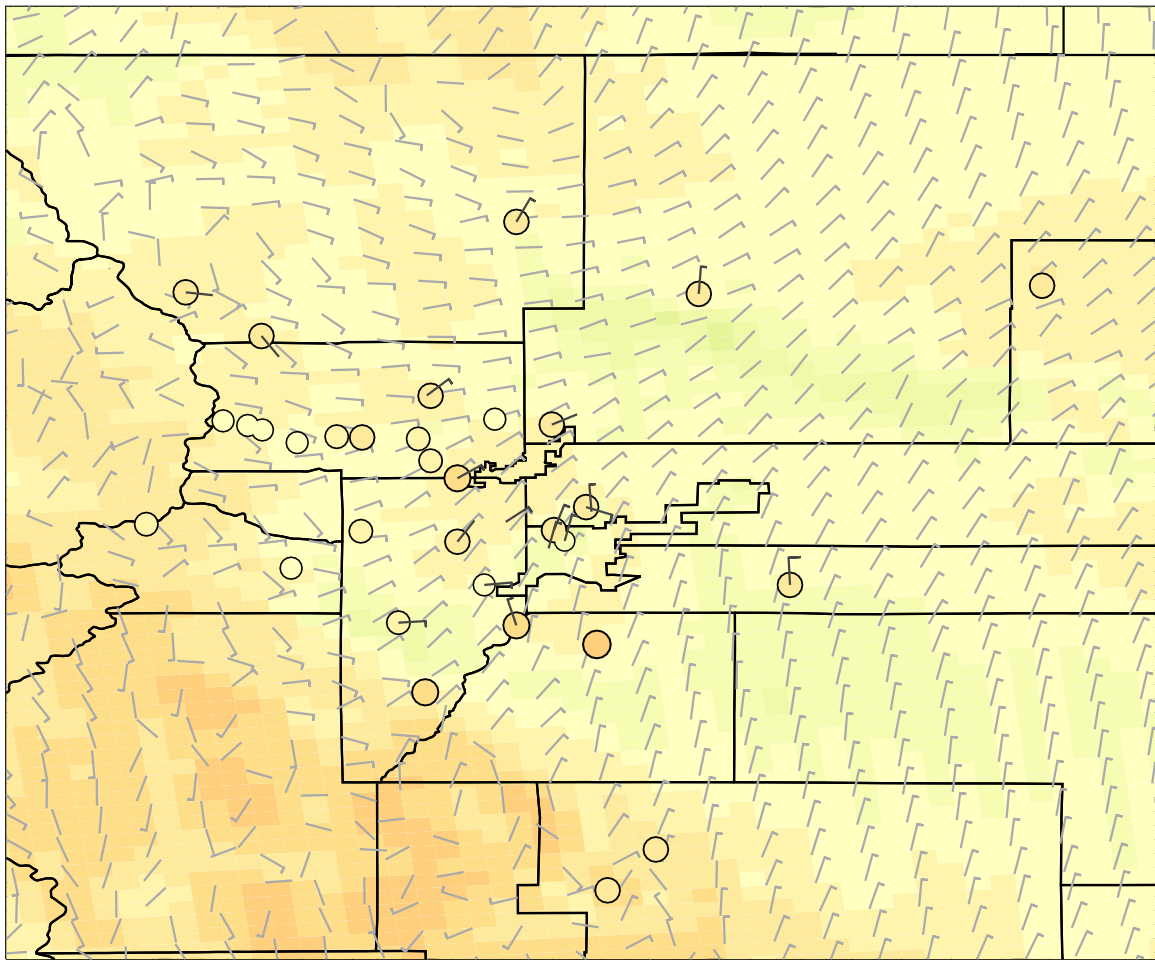

2014-08-10_17:00:00 IRR_S05_d02_MOZAIC_2

Ozone (ppb)

0.00 15.00 30.00 45.00 60.00 75.00 90.00