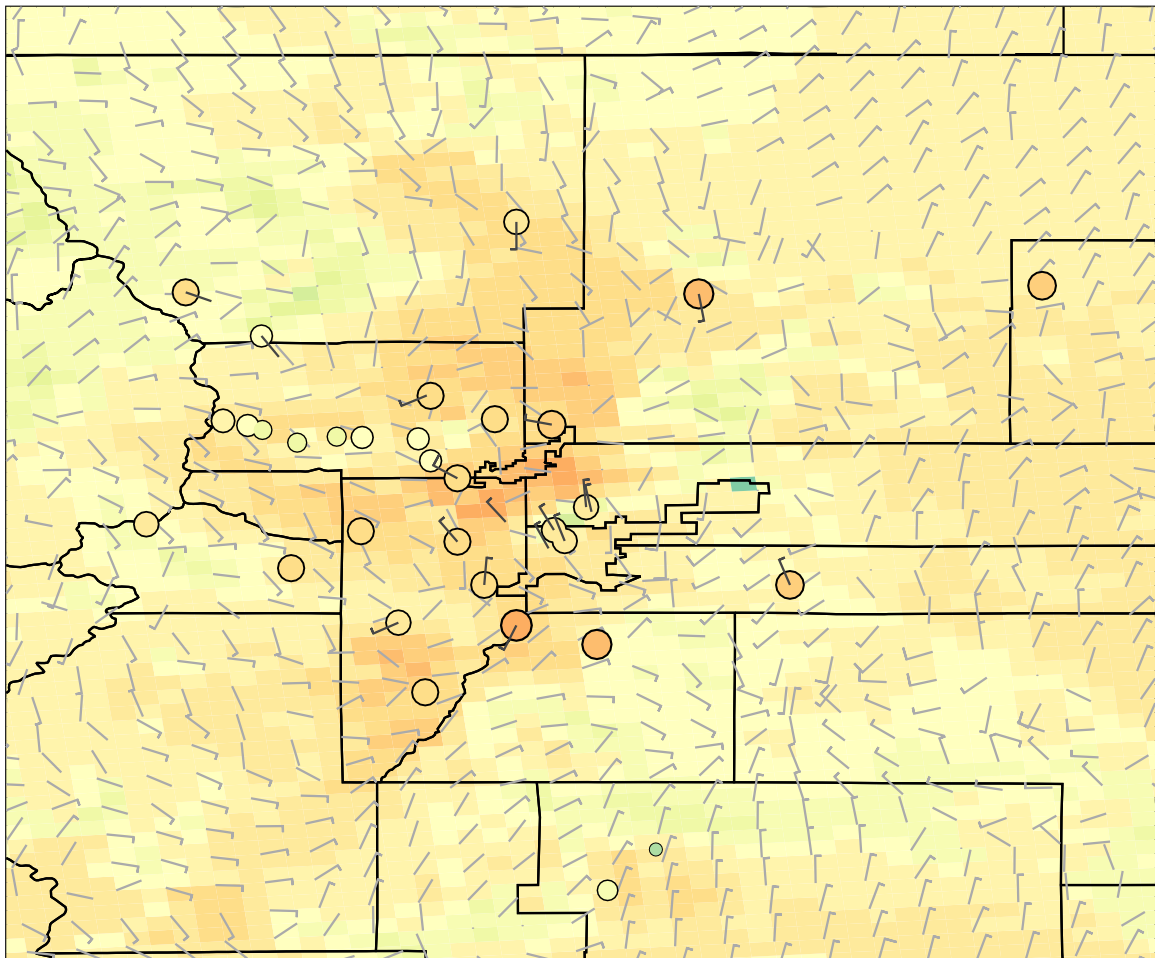

2014-08-10_23:00:00 IRR_S05_d02_MOZAIC_2

Ozone (ppb)

0.00 15.00 30.00 45.00 60.00 75.00 90.00