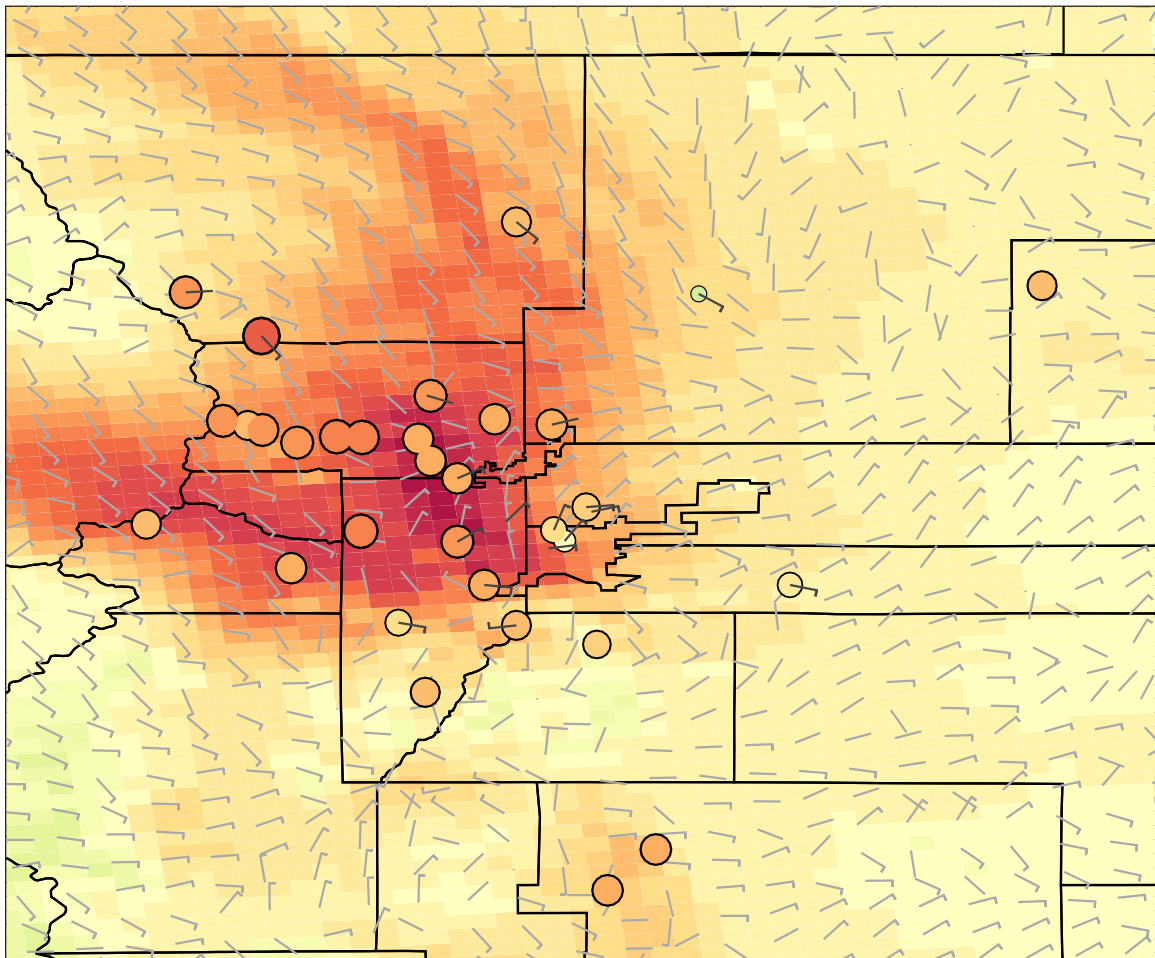

2014-08-11_23:00:00 IRR_S05_d02_MOZAIC_2