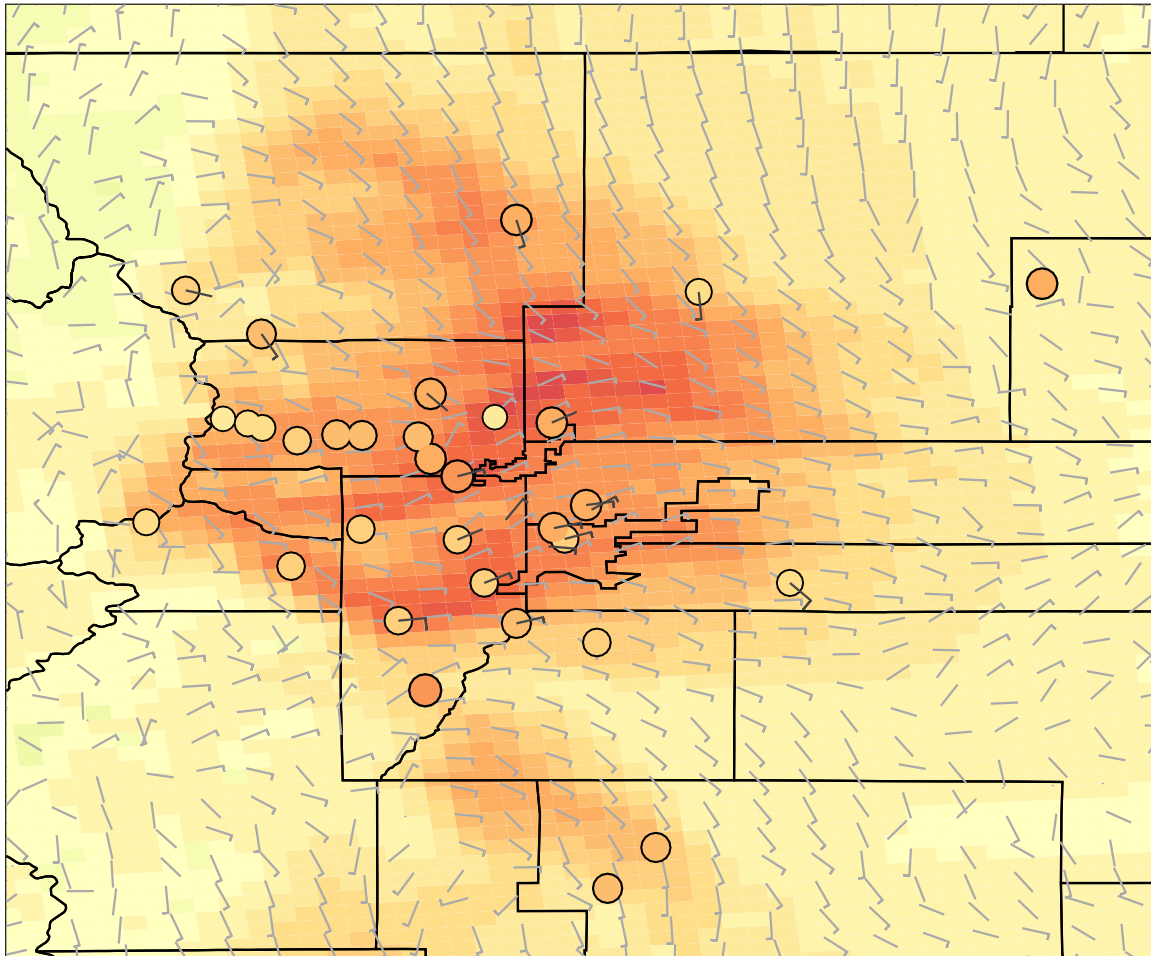

2014-08-11_20:00:00 IRR_S05_d02_MOZAIC_2

Ozone (ppb)

0.00 15.00 30.00 45.00 60.00 75.00 90.00