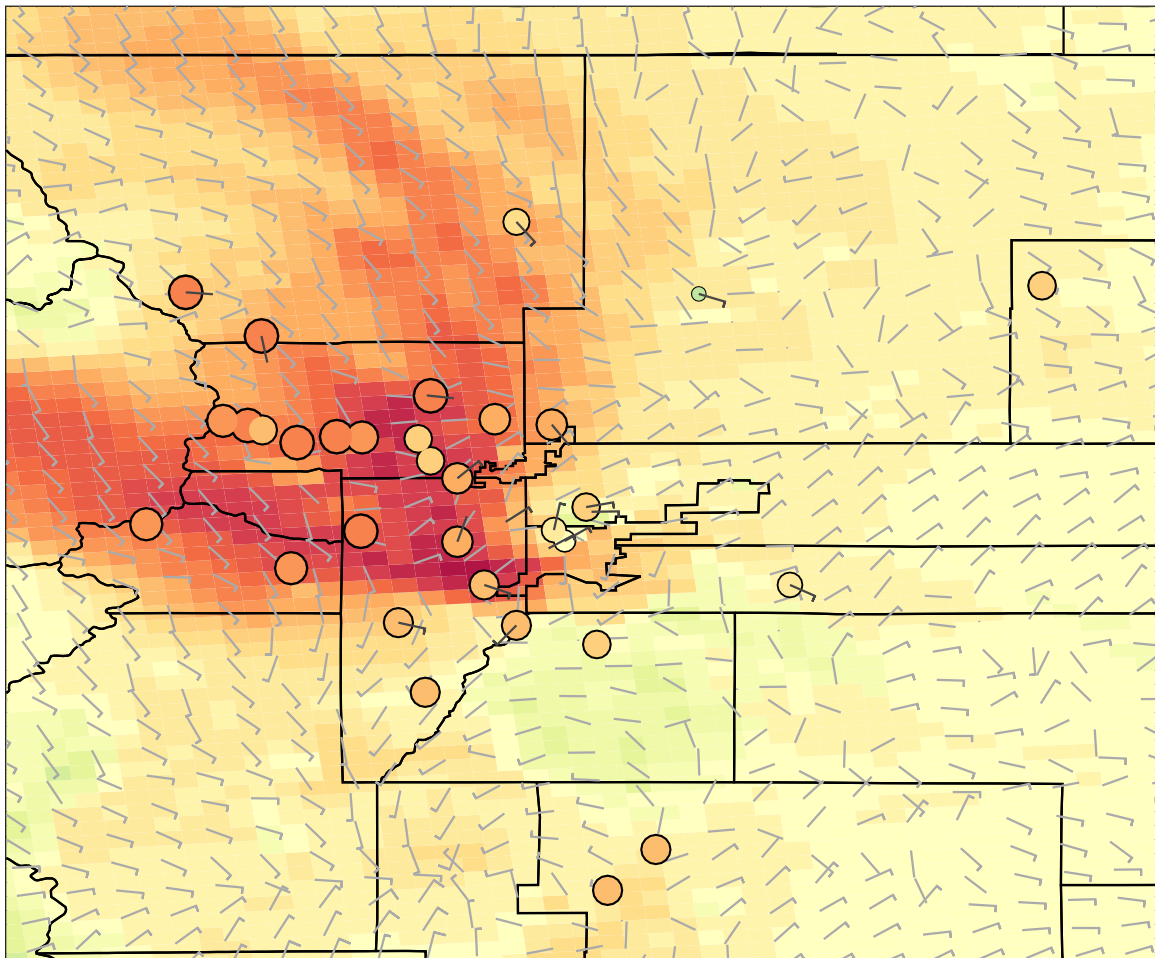

2014-08-11_22:00:00 IRR_S05_d02_MOZAIC_2

Ozone (ppb)

0.00 15.00 30.00 45.00 60.00 75.00 90.00

2014-08-11_23:00:00 IRR_S05_d02_MOZAIC_2

Ozone (ppb)

2014-08-12_00:00:00 IRR_S05_d02_MOZAIC_2

Ozone (ppb)

0.00 15.00 30.00 45.00 60.00 75.00 90.00