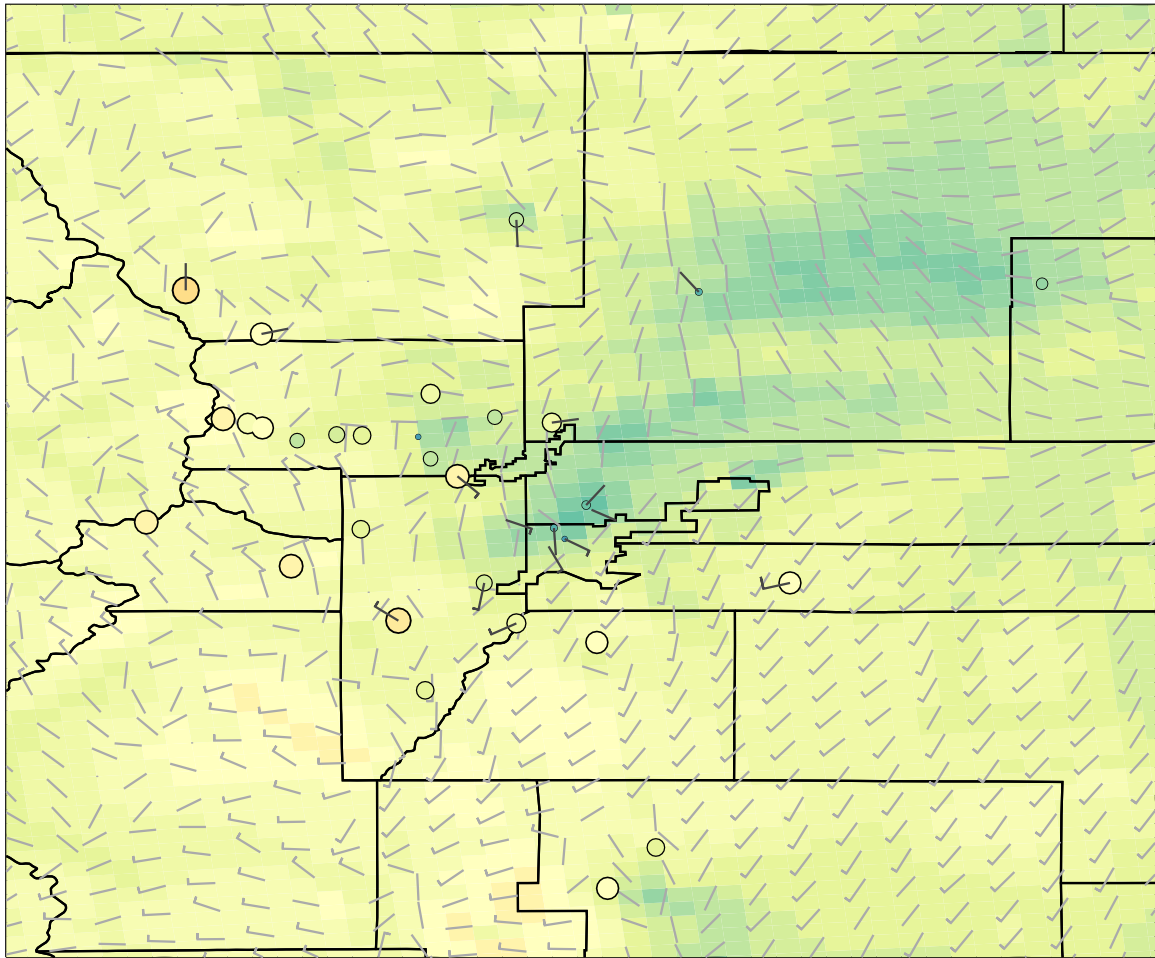

2014-08-12_15:00:00 IRR_S05_d02_MOZAIC_2

Ozone (ppb)

0.00 15.00 30.00 45.00 60.00 75.00 90.00