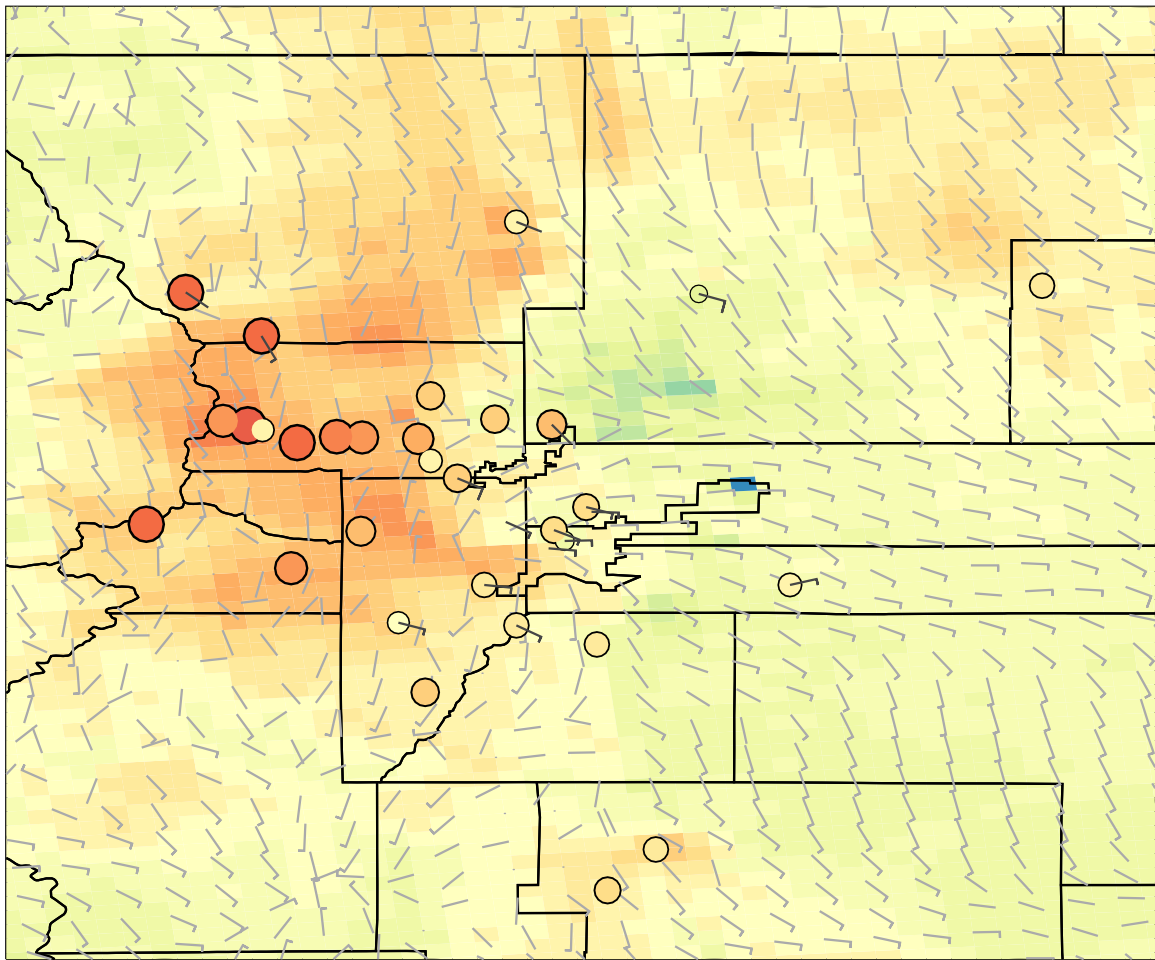

2014-08-13_01:00:00 IRR_S05_d02_MOZAIC_2

Ozone (ppb)

0.00 15.00 30.00 45.00 60.00 75.00 90.00