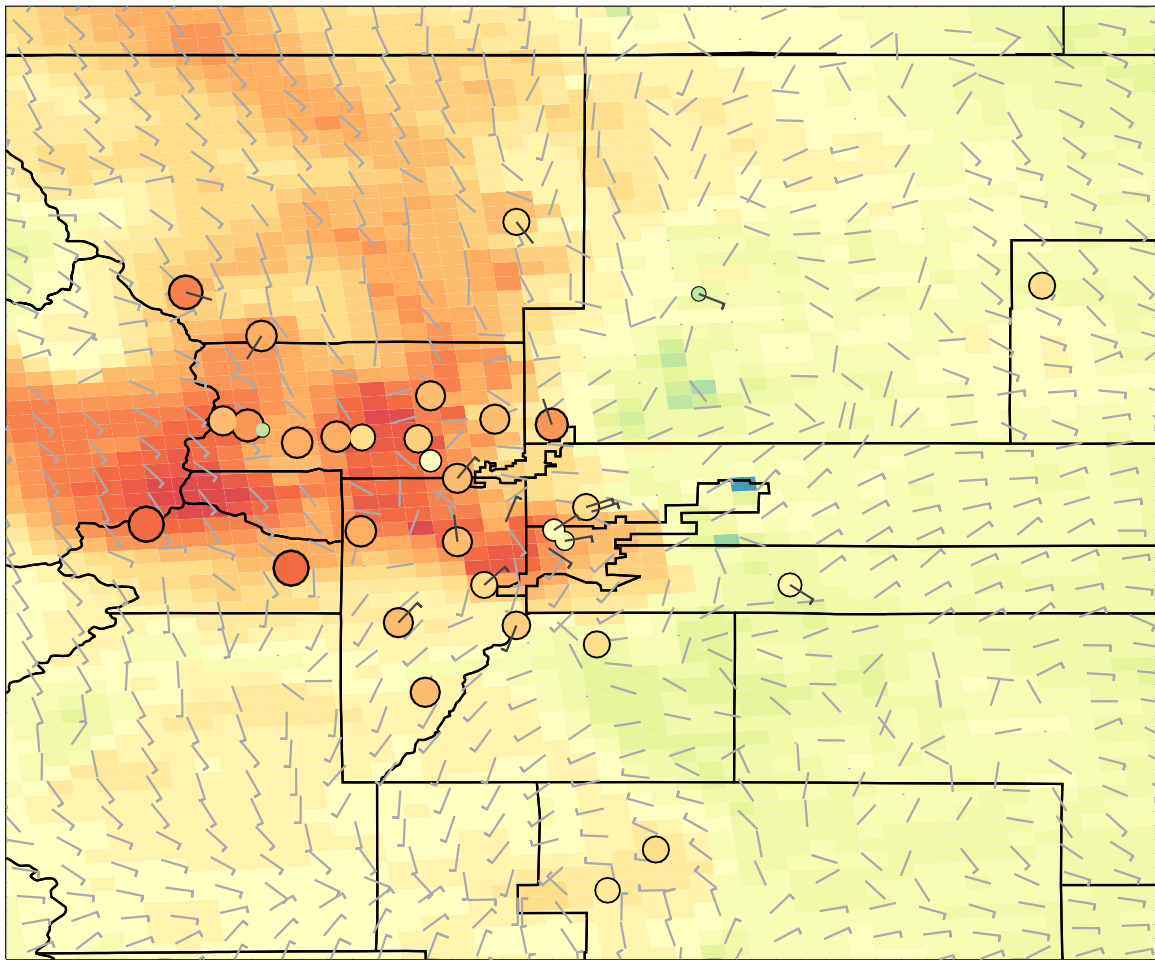

2014-08-12_01:00:00 IRR_S05_d02_MOZAIC_2

Ozone (ppb)

0.00 15.00 30.00 45.00 60.00 75.00 90.00