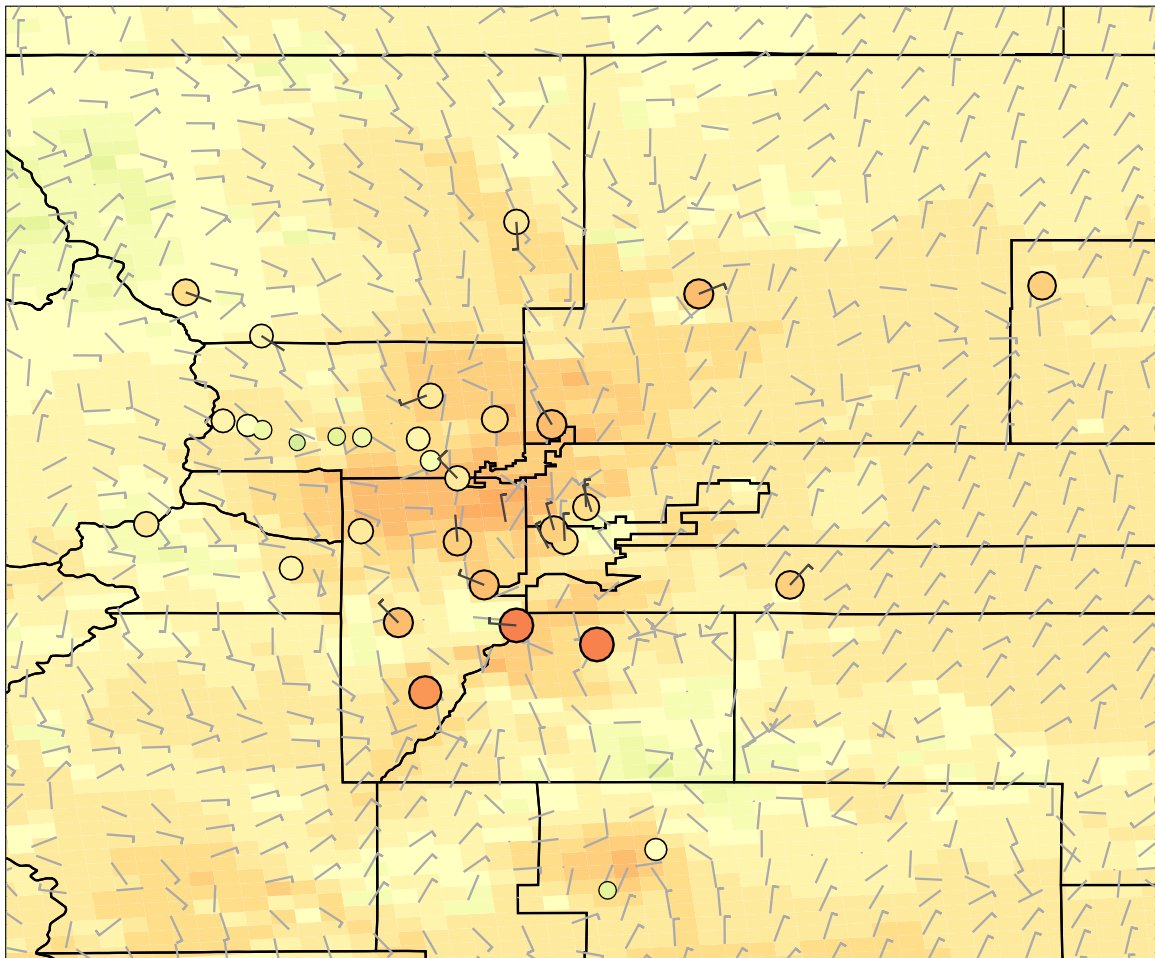

2014-08-10_22:00:00 IRR_S05_d02_MOZAIC_2

Ozone (ppb)

0.00 15.00 30.00 45.00 60.00 75.00 90.00