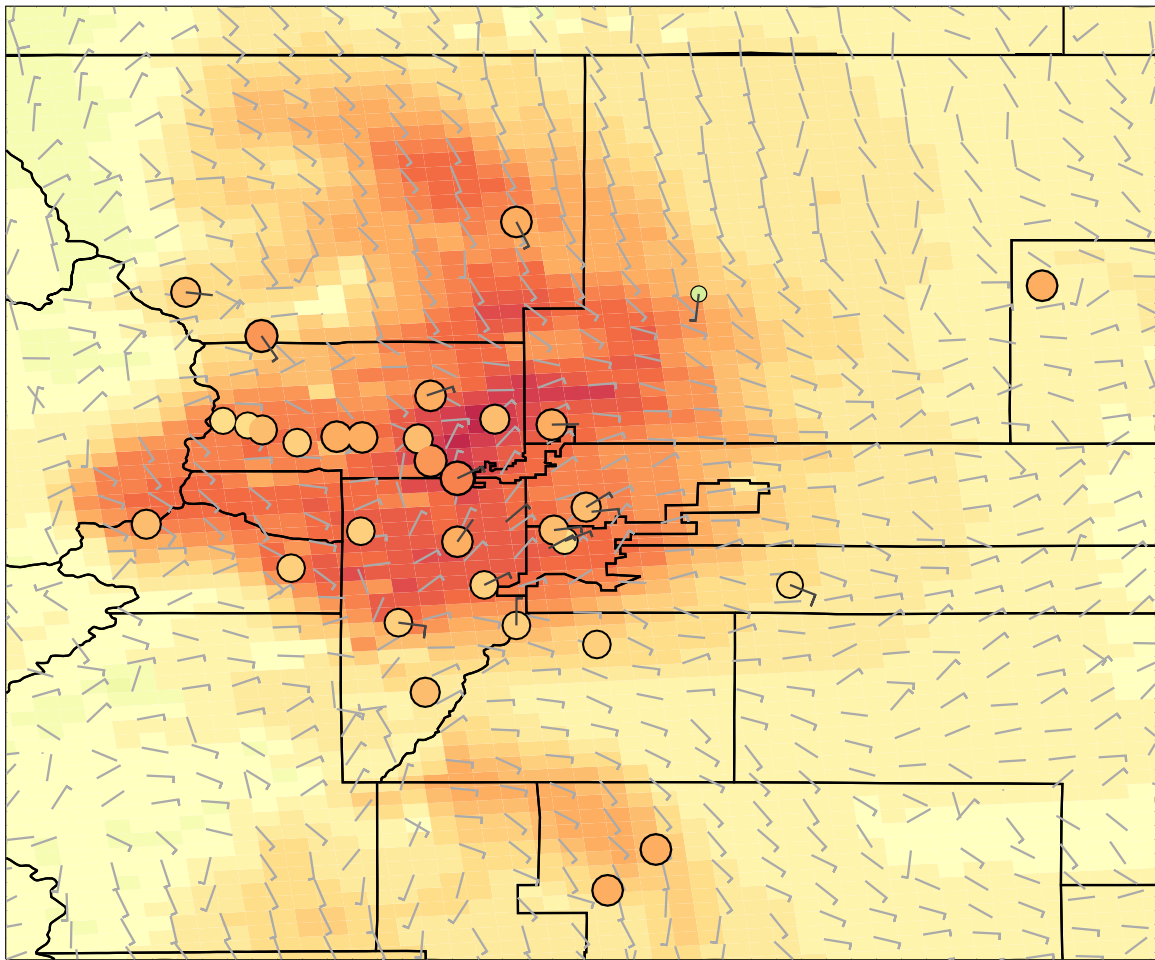

Ozone (ppb)

0.00 15.00 30.00 45.00 60.00 75.00 90.00

2014-08-11_20:00:00 IRR_S05_d02_MOZAIC_2

Ozone (ppb)

0.00 15.00 30.00 45.00 60.00 75.00 90.00

2014-08-11_21:00:00 IRR_S05_d02_MOZAIC_2

Ozone (ppb)

0.00 15.00 30.00 45.00 60.00 75.00 90.00