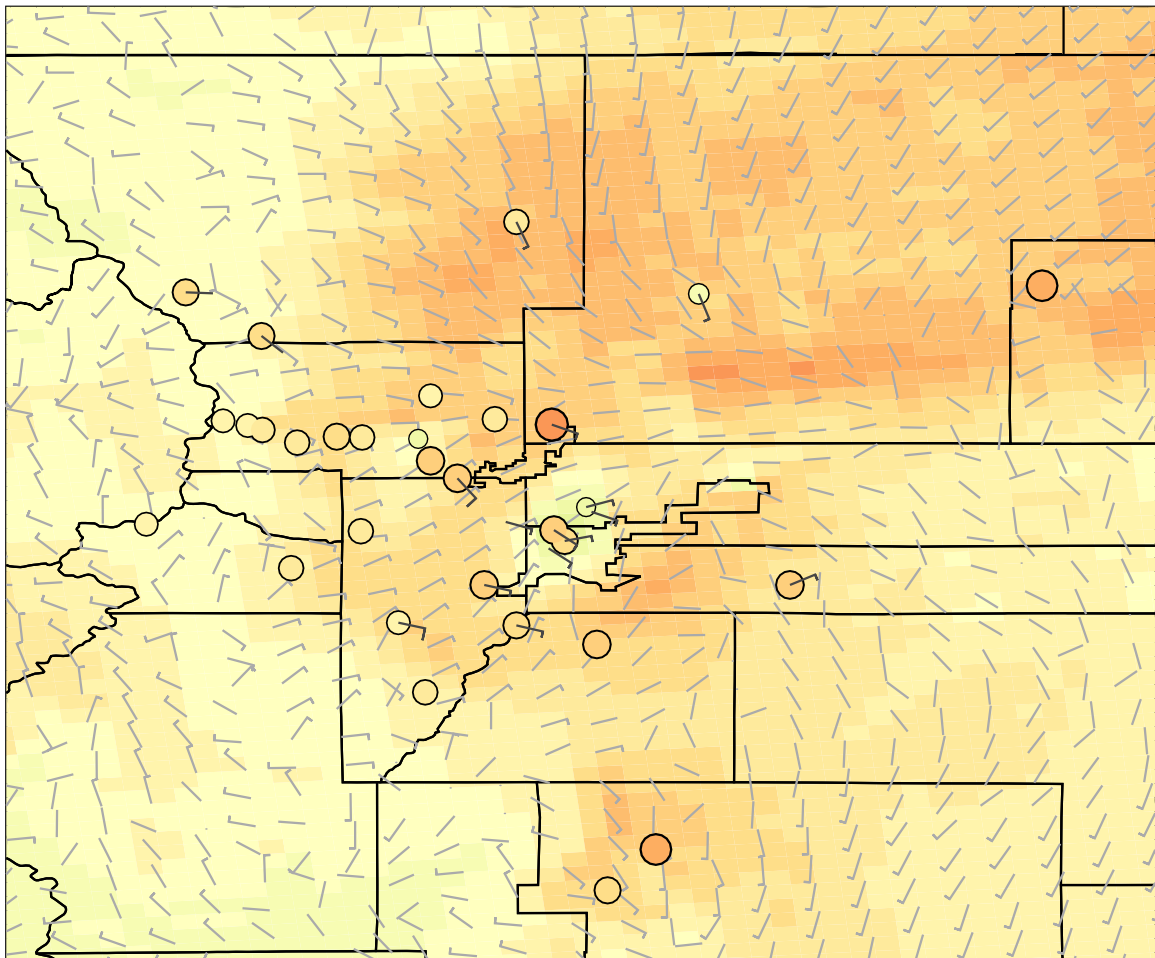

2014-08-12_18:00:00 IRR_S05_d02_MOZAIC_2

Ozone (ppb)

0.00 15.00 30.00 45.00 60.00 75.00 90.00