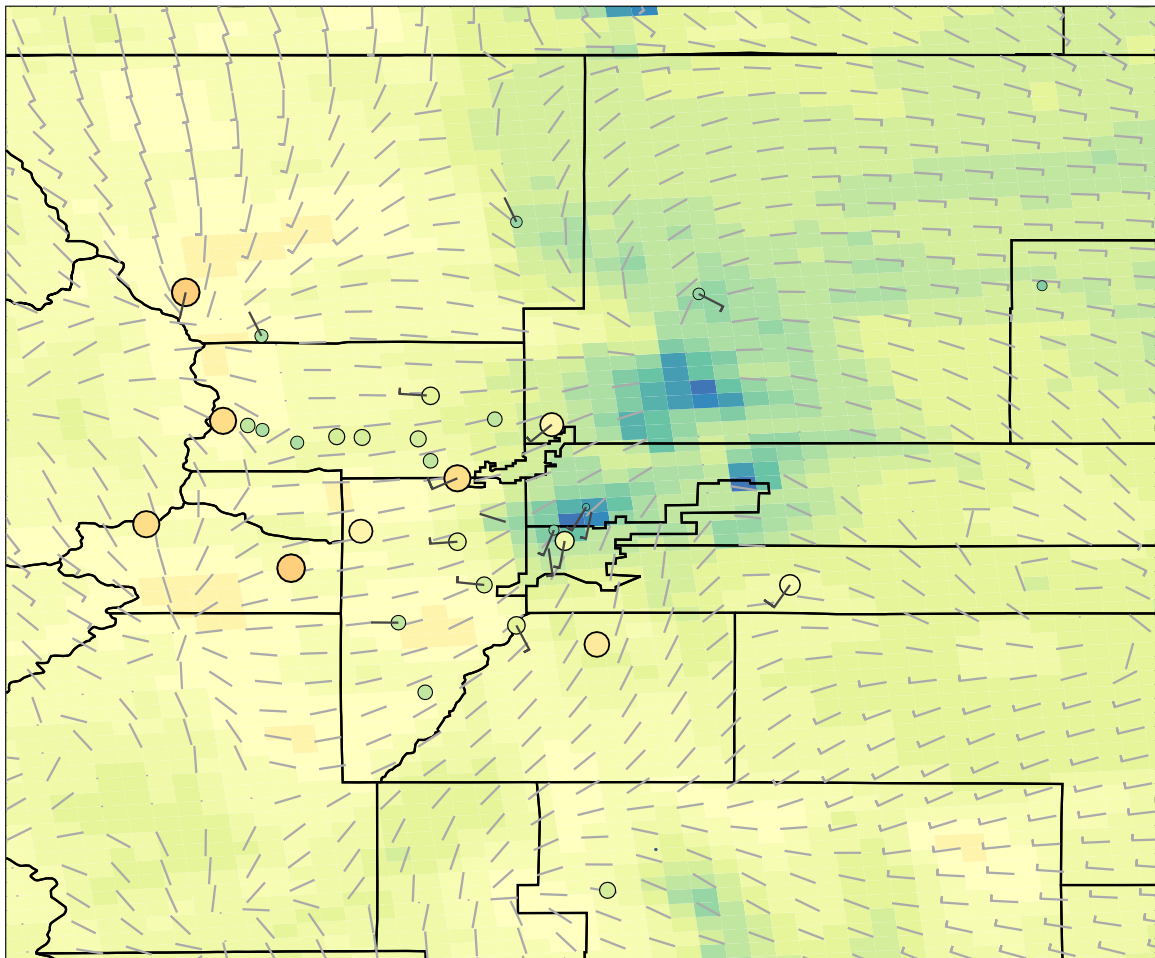

2014-08-11_06:00:00 IRR_S05_d02_MOZAIC_2