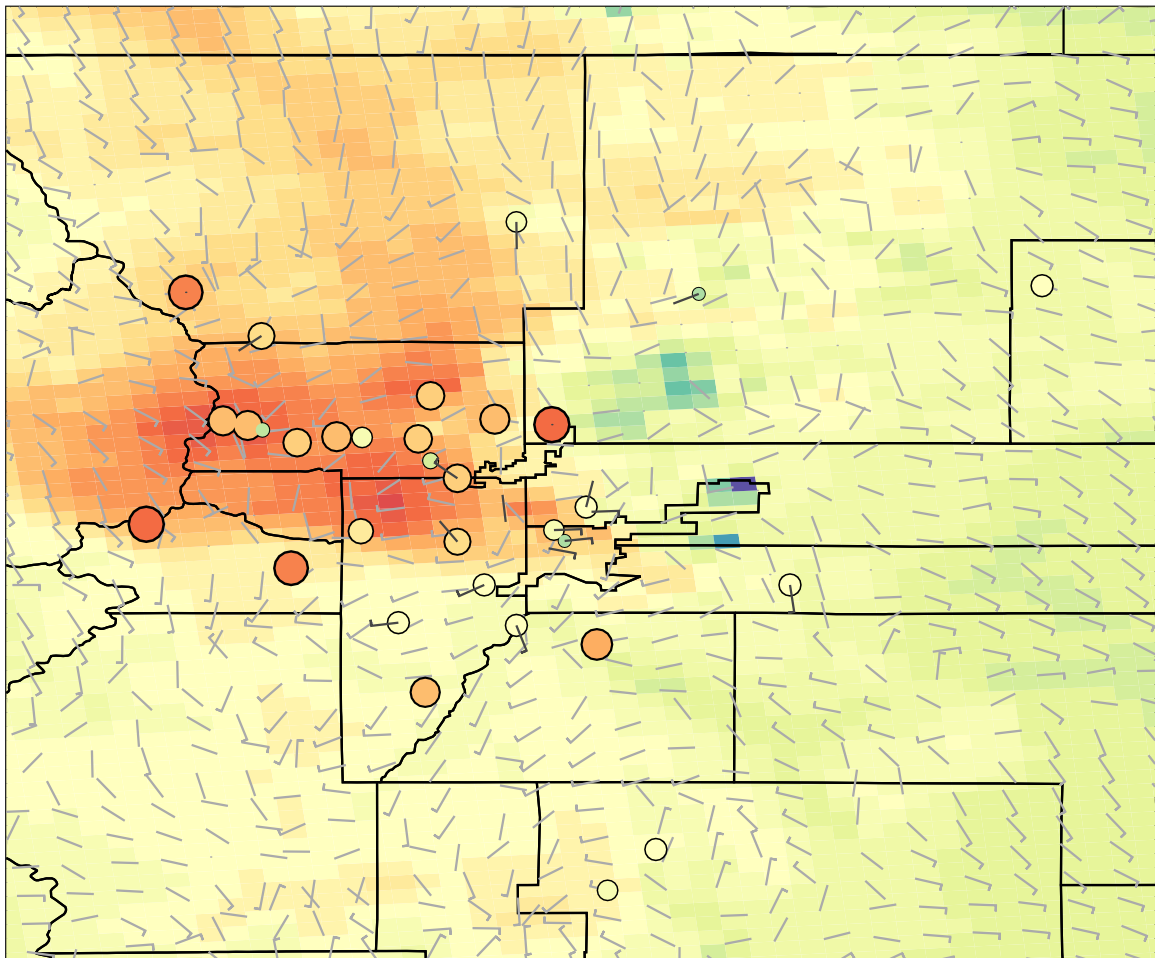

2014-08-12_02:00:00 IRR_S05_d02_MOZAIC_2

Ozone (ppb)

0.00 15.00 30.00 45.00 60.00 75.00 90.00