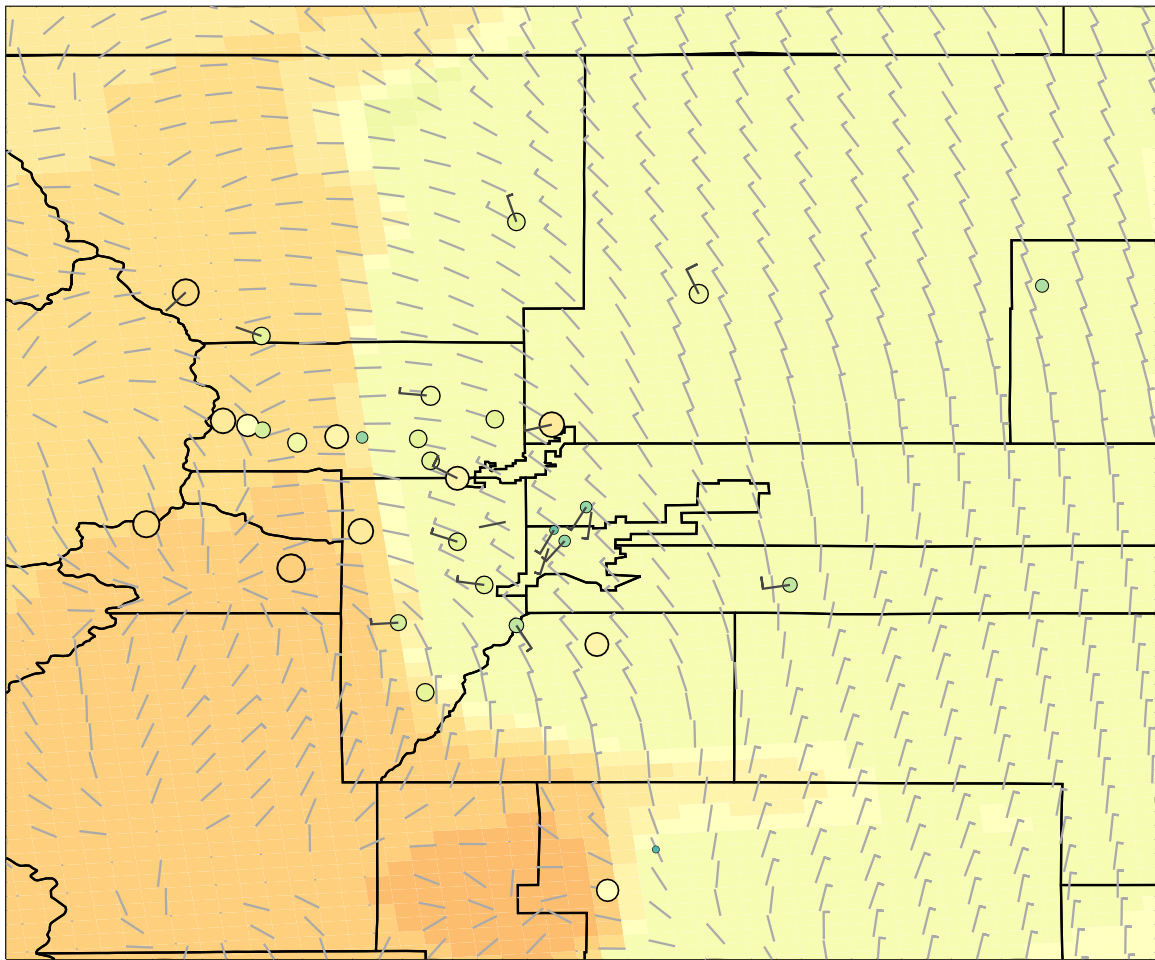

2014-08-10_06:00:00 IRR_S05_d02_MOZAIC_2

Ozone (ppb)

0.00 15.00 30.00 45.00 60.00 75.00 90.00

2014-08-10_07:00:00 IRR_S05_d02_MOZAIC_2

Ozone (ppb)

2014-08-10_08:00:00 IRR_S05_d02_MOZAIC_2

Ozone (ppb)

0.00 15.00 30.00 45.00 60.00 75.00 90.00