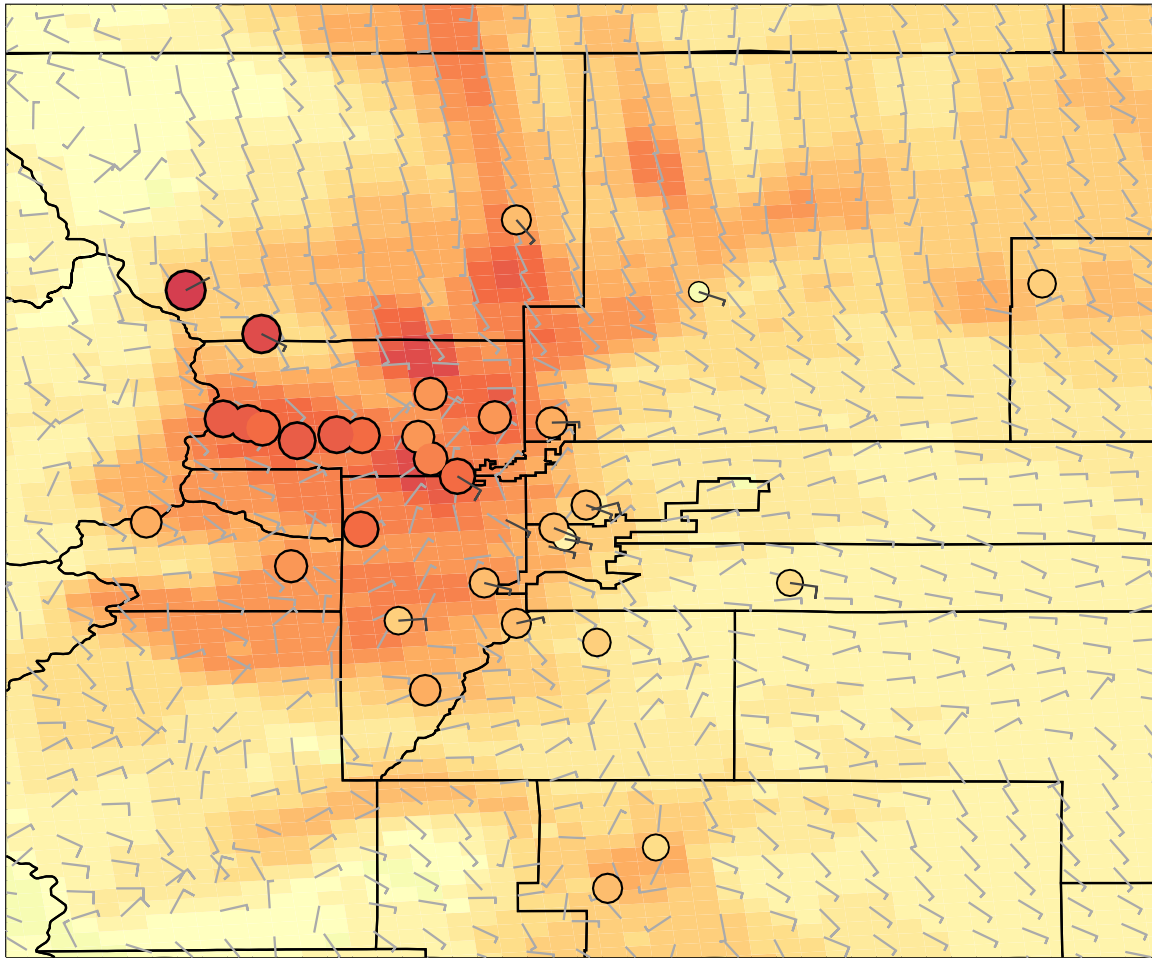

2014-08-12_23:00:00 IRR_S05_d02_MOZAIC_2

Ozone (ppb)

0.00 15.00 30.00 45.00 60.00 75.00 90.00