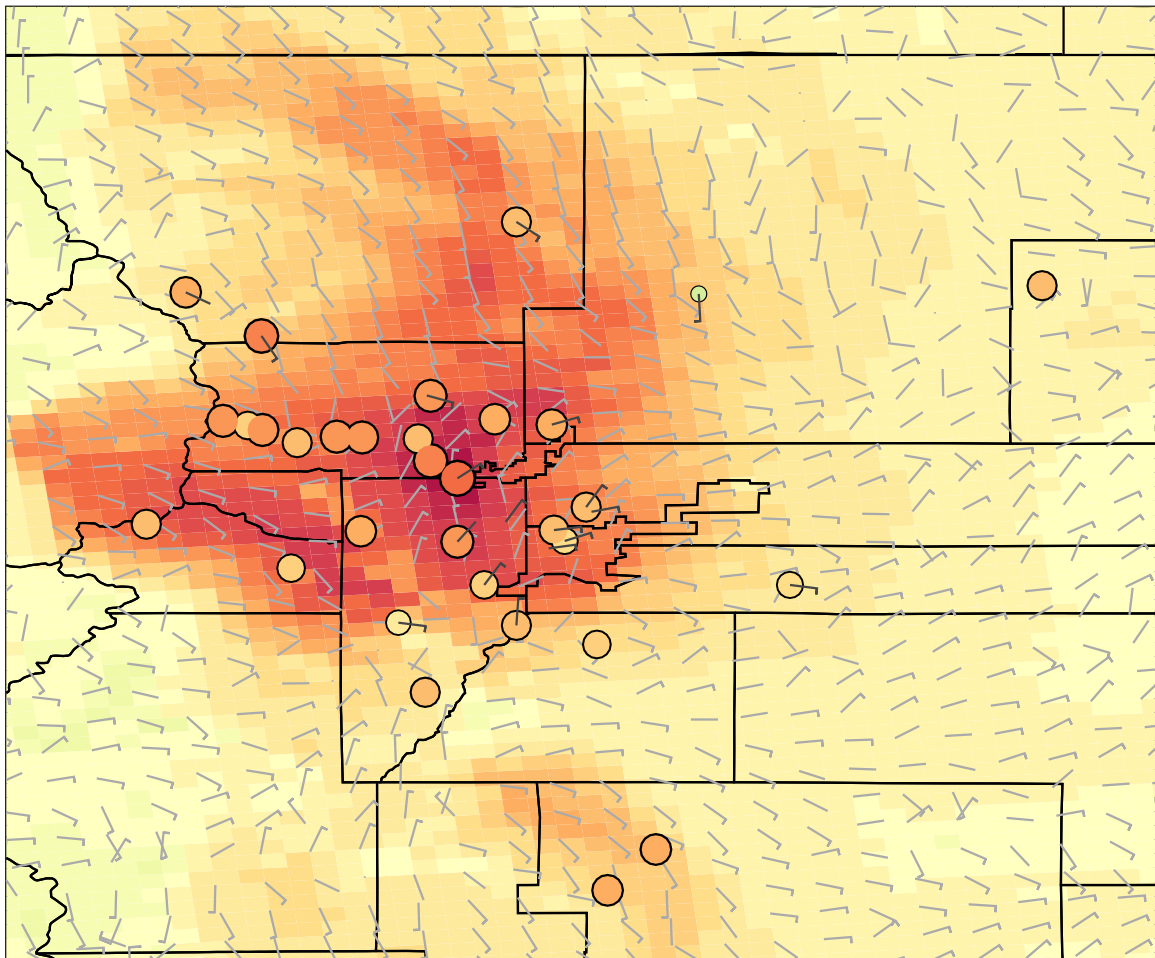

2014-08-11_22:00:00 IRR_S05_d02_MOZAIC_2

Ozone (ppb)

0.00 15.00 30.00 45.00 60.00 75.00 90.00