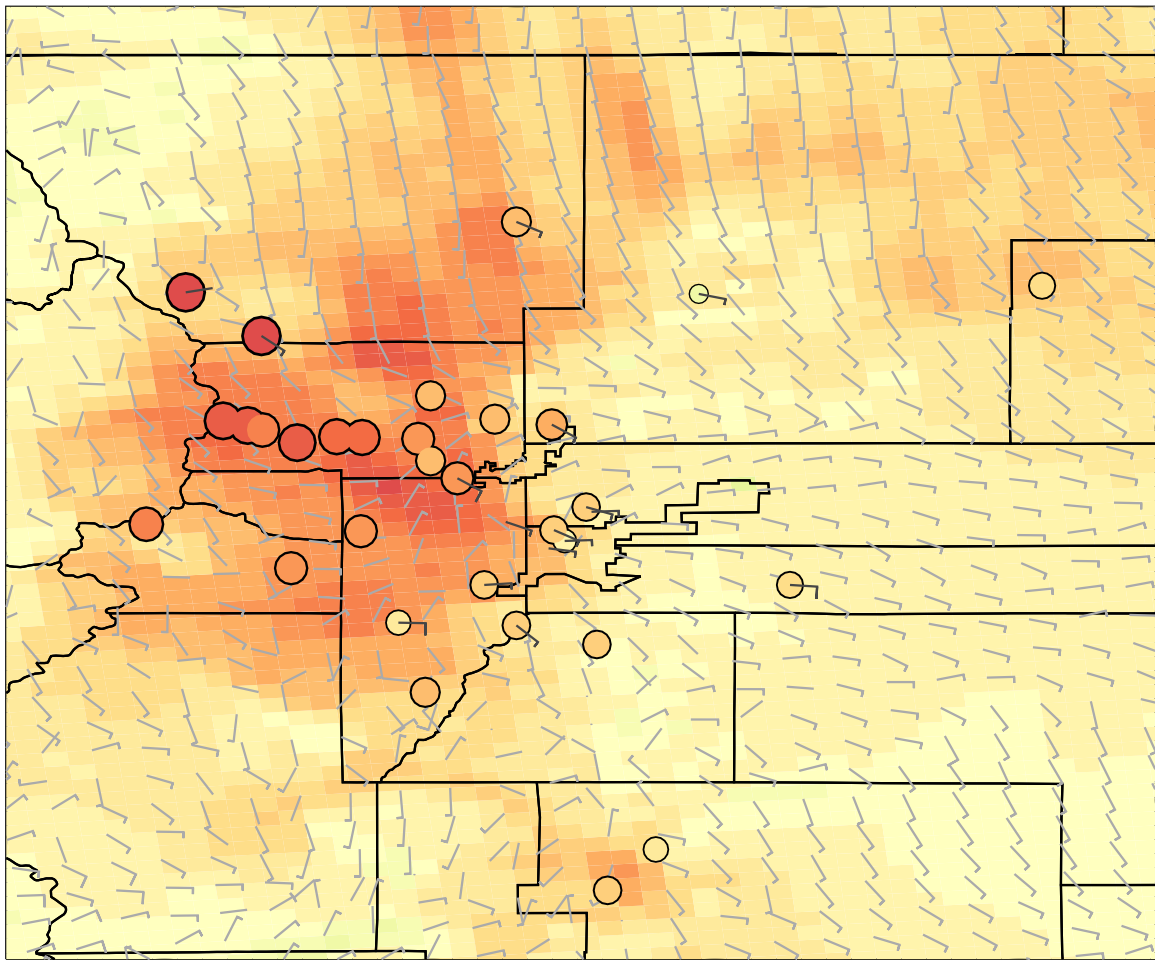

Ozone (ppb)

0.00 15.00 30.00 45.00 60.00 75.00 90.00

2014-08-12_23:00:00 IRR_S05_d02_MOZAIC_2

Ozone (ppb)

0.00 15.00 30.00 45.00 60.00 75.00 90.00

2014-08-13_00:00:00 IRR_S05_d02_MOZAIC_2

Ozone (ppb)

0.00 15.00 30.00 45.00 60.00 75.00 90.00