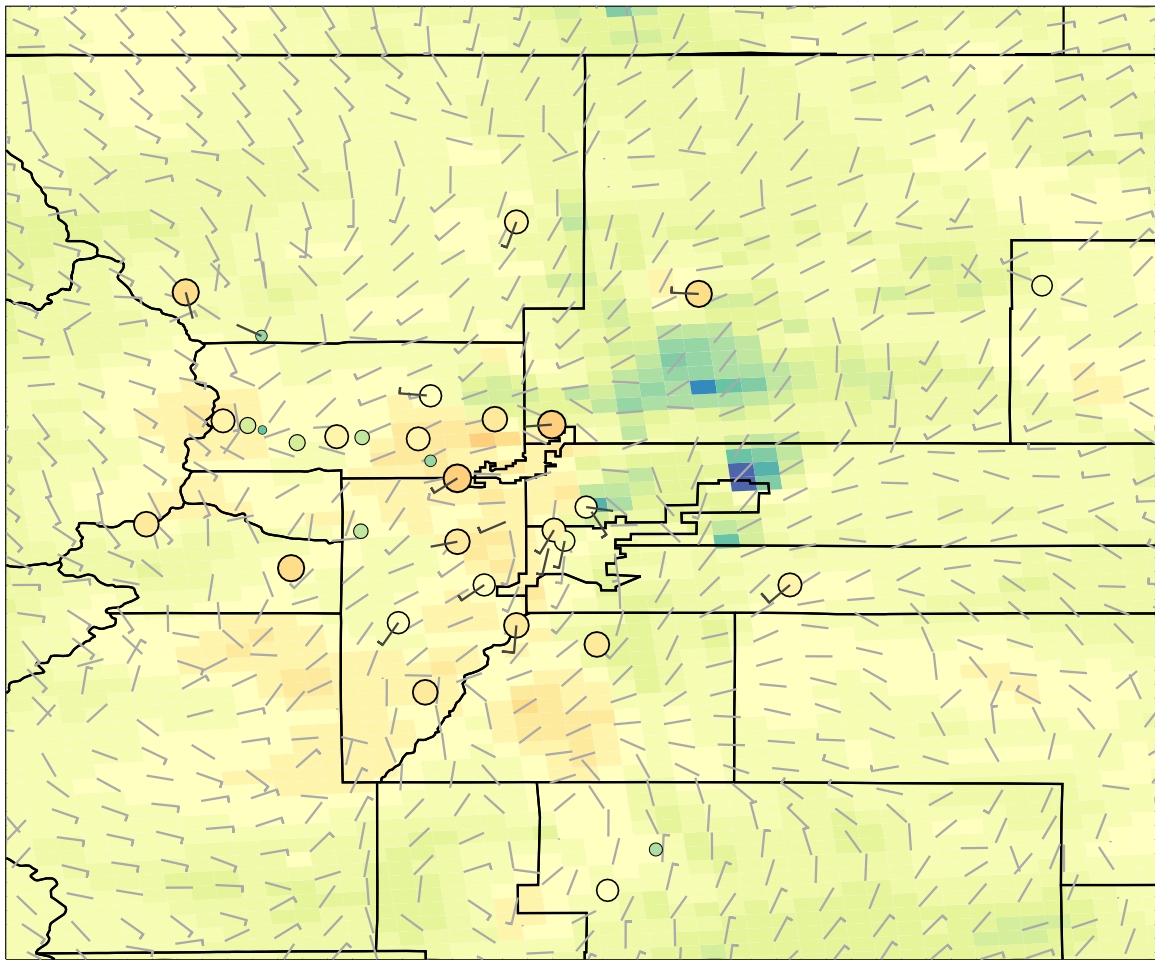

Ozone (ppb)

0.00 15.00 30.00 45.00 60.00 75.00 90.00

2014-08-11_01:00:00 IRR_S05_d02_MOZAIC_2

Ozone (ppb)

0.00 15.00 30.00 45.00 60.00 75.00 90.00

2014-08-11_02:00:00 IRR_S05_d02_MOZAIC_2

Ozone (ppb)

0.00 15.00 30.00 45.00 60.00 75.00 90.00