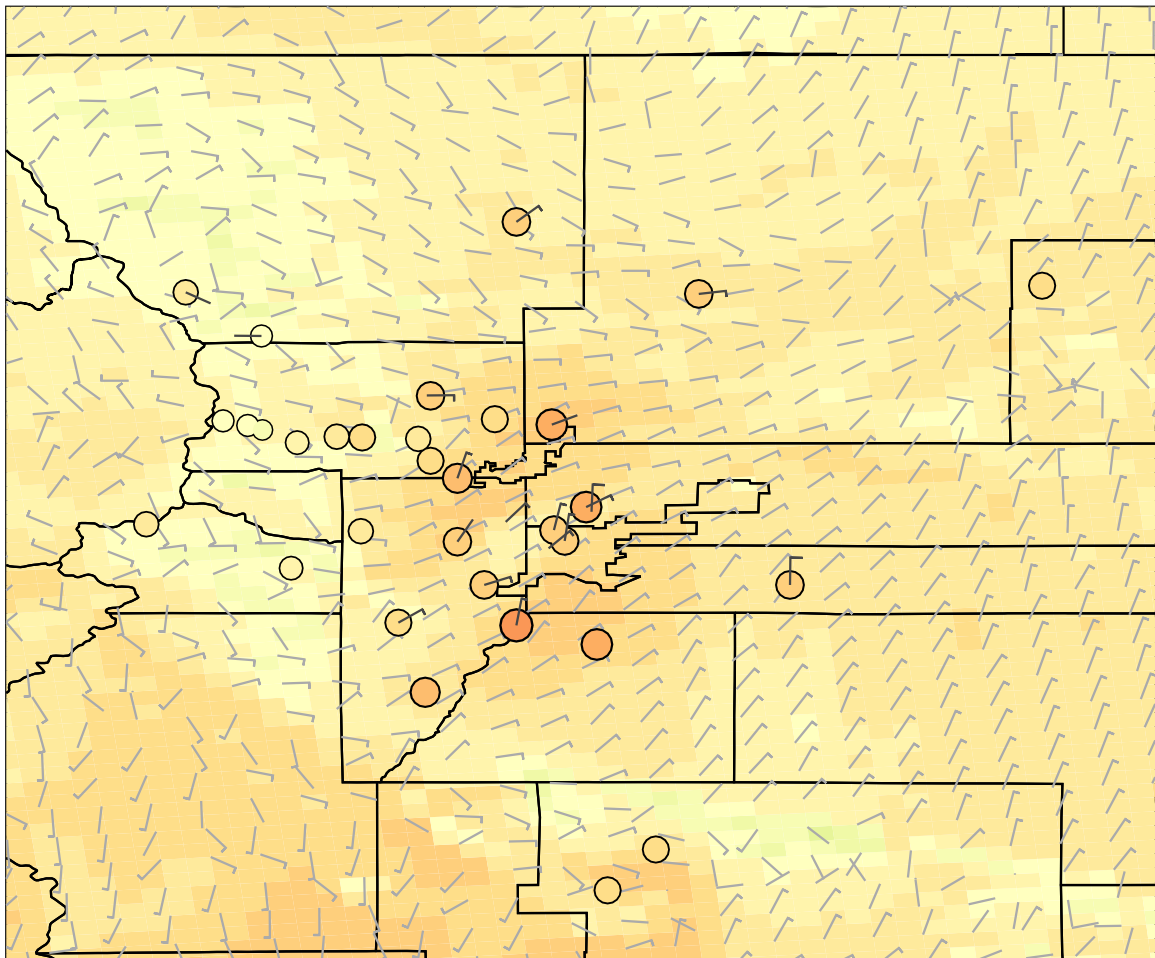

2014-08-10_17:00:00 IRR_S05_d02_MOZAIC_2

Ozone (ppb)

0.00 15.00 30.00 45.00 60.00 75.00 90.00

2014-08-10_18:00:00 IRR_S05_d02_MOZAIC_2

Ozone (ppb)

0.00 15.00 30.00 45.00 60.00 75.00 90.00

2014-08-10_19:00:00 IRR_S05_d02_MOZAIC_2