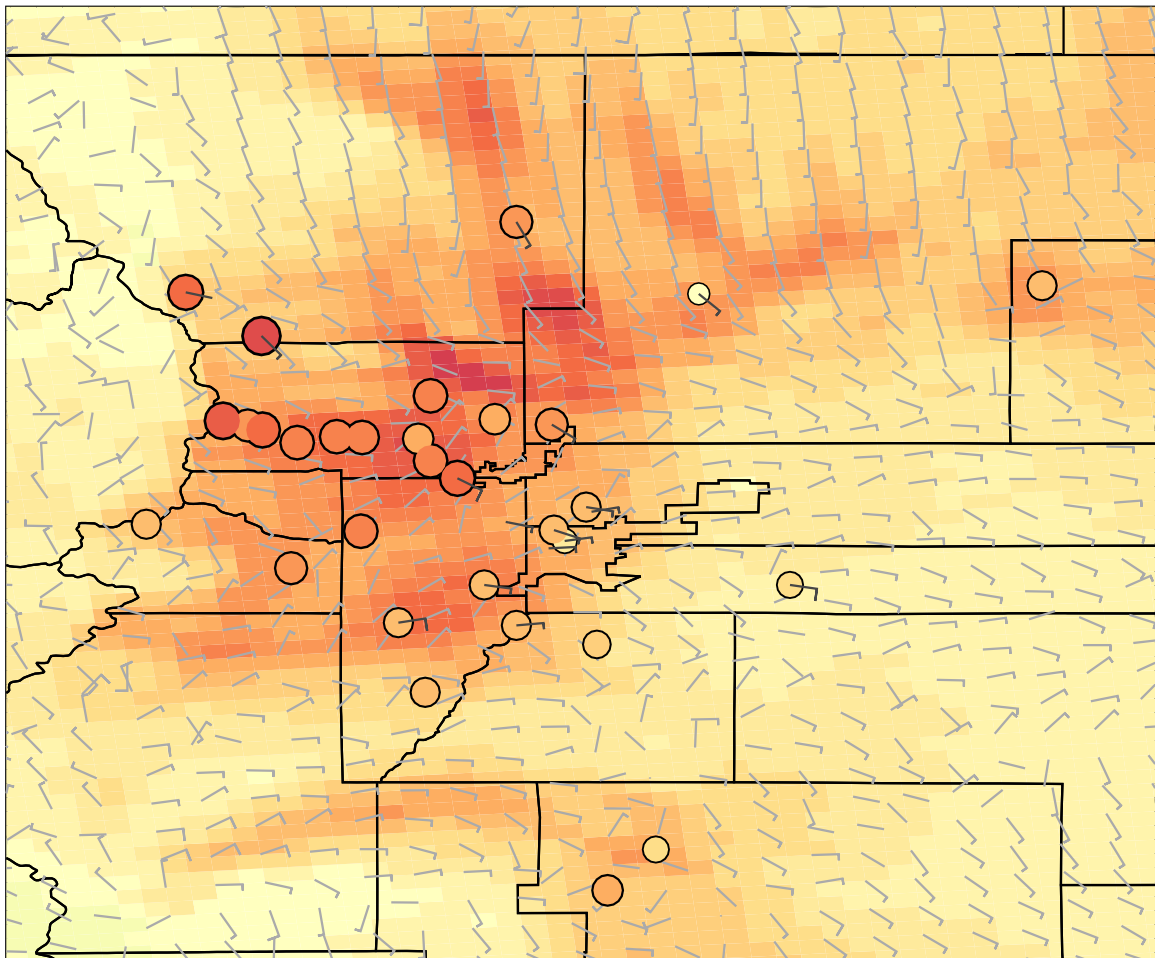

2014-08-12_20:00:00 IRR_S05_d02_MOZAIC_2

Ozone (ppb)

0.00 15.00 30.00 45.00 60.00 75.00 90.00

2014-08-12_21:00:00 IRR_S05_d02_MOZAIC_2

Ozone (ppb)

0.00 15.00 30.00 45.00 60.00 75.00 90.00

2014-08-12_22:00:00 IRR_S05_d02_MOZAIC_2