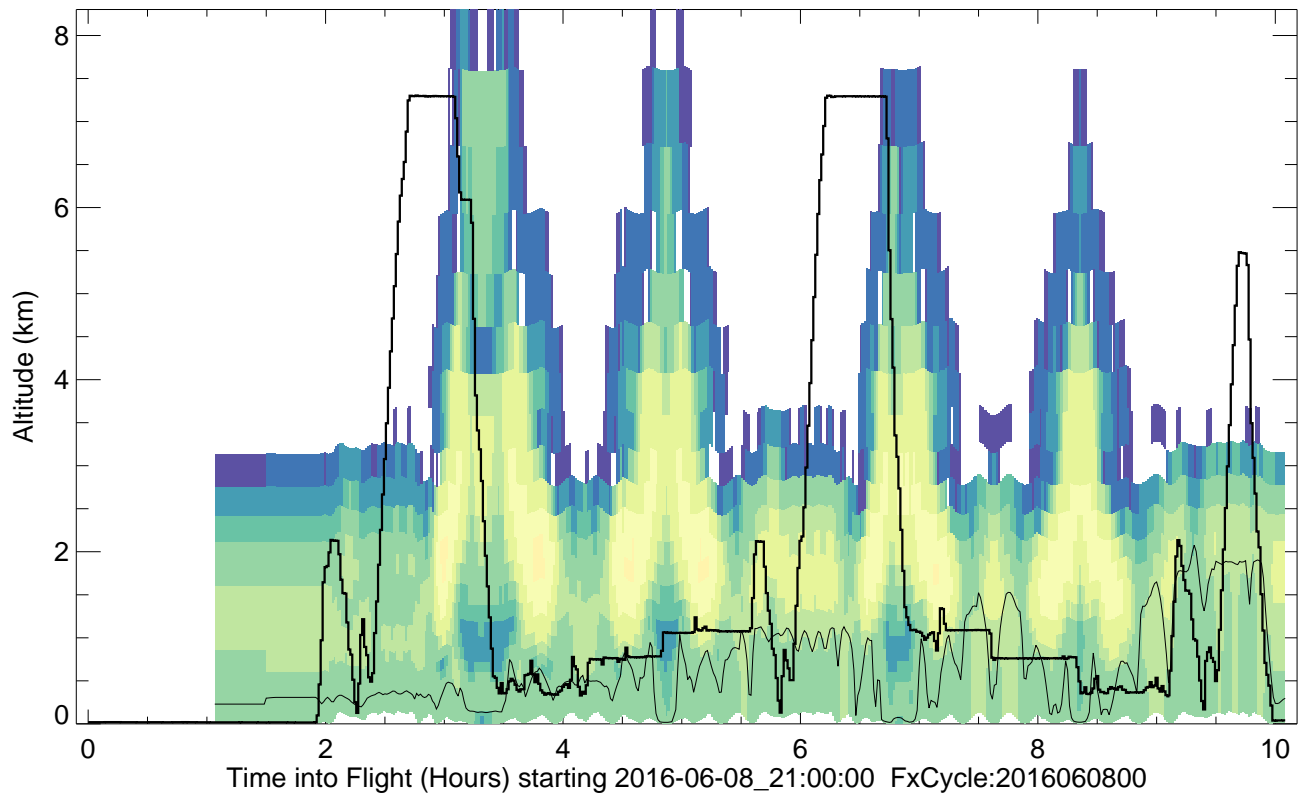

Surface 2016-06-09_03:00:00

~4km 2016-06-09_03:00:00

tr_pointNO2 (Arbitrary Units)

Flight: korusaq-mrg60-dc8_merge_20160608_R1.ict Tracer: tr_Beijing

Surface 2016-06-09_03:00:00

~4km 2016-06-09_03:00:00

tr_Beijing (Arbitrary Units)

Flight: korusaq-mrg60-dc8_merge_20160608_R1.ict Tracer: tr_Shandong

Surface 2016-06-09_03:00:00

~4km 2016-06-09_03:00:00

tr_Shandong (Arbitrary Units)

Flight: korusaq-mrg60-dc8_merge_20160608_R1.ict Tracer: tr_Shanghai

Surface 2016-06-09_03:00:00

~4km 2016-06-09_03:00:00

Flight: korusaq-mrg60-dc8_merge_20160608_R1.ict Tracer: tr_BeijingShanghaiShandong

Surface 2016-06-09_03:00:00

~4km 2016-06-09_03:00:00

tr_BeijingShanghaiShandong (Arbitrary Units)