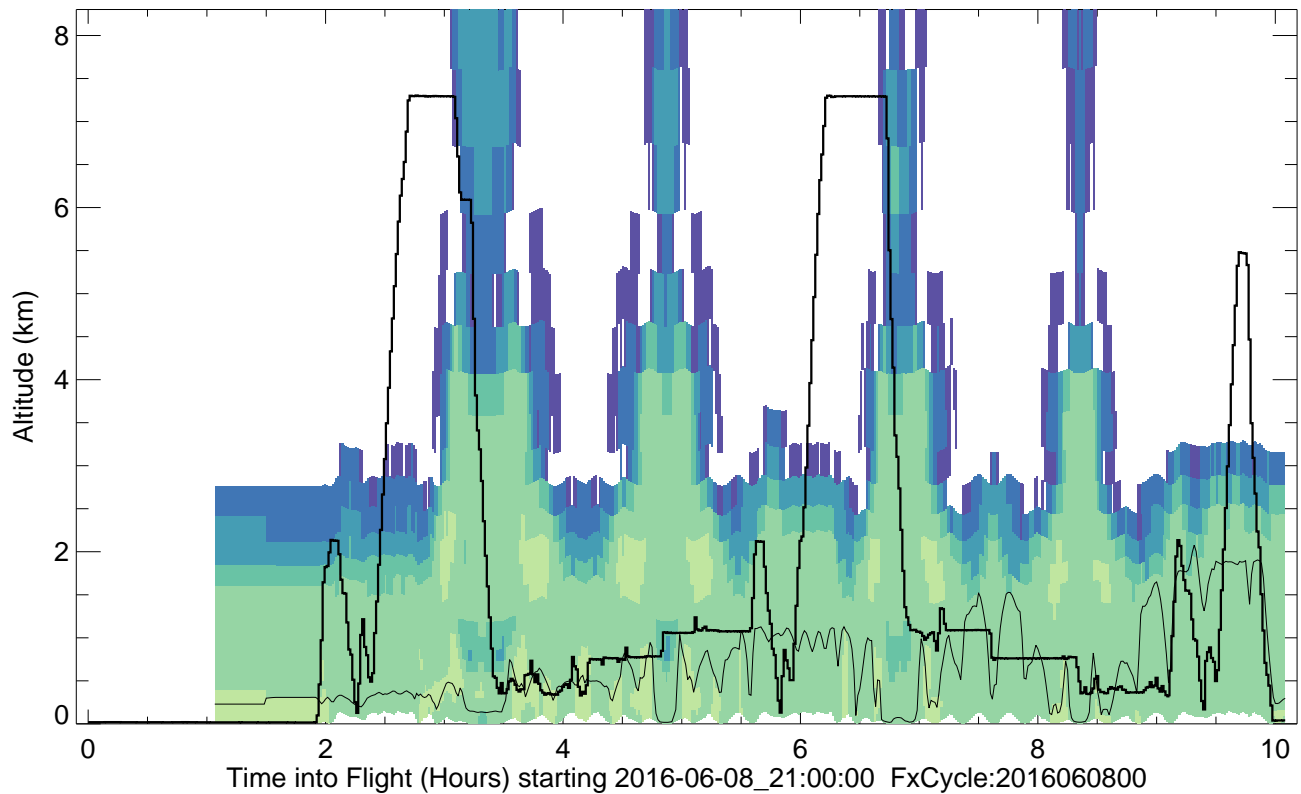

Surface 2016-06-09_03:00:00

~4km 2016-06-09_03:00:00

tr_pointNO2 (Arbitrary Units)

Flight: korusaq-mrg60-dc8_merge_20160608_R1.ict Tracer: tr_Beijing

Surface 2016-06-09_03:00:00

~4km 2016-06-09_03:00:00

tr_Beijing (Arbitrary Units)

Flight: korusaq-mrg60-dc8_merge_20160608_R1.ict Tracer: tr_Shandong

Surface 2016-06-09_03:00:00

~4km 2016-06-09_03:00:00

tr_Shandong (Arbitrary Units)

Flight: korusaq-mrg60-dc8_merge_20160608_R1.ict Tracer: tr_Shanghai

Surface 2016-06-09_03:00:00

~4km 2016-06-09_03:00:00

Flight: korusaq-mrg60-dc8_merge_20160608_R1.ict Tracer: tr_BeijingShanghaiShandong

Surface 2016-06-09_03:00:00

~4km 2016-06-09_03:00:00

tr_BeijingShanghaiShandong (Arbitrary Units)