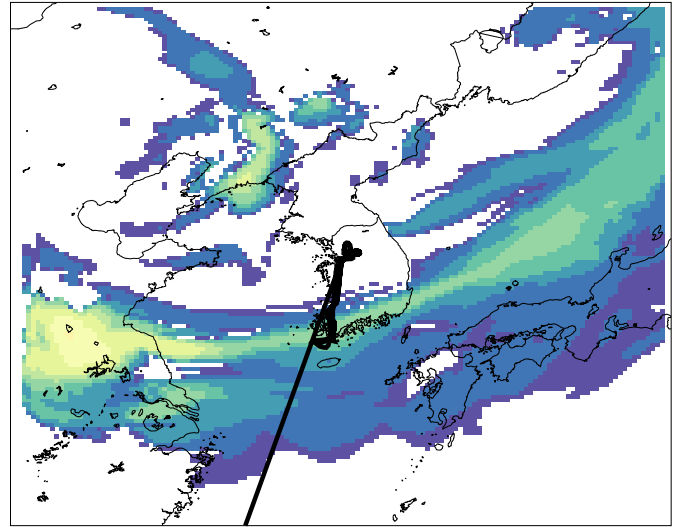

Flight: korusaq-mrg60-dc8_merge_20160608_R1.ict Tracer: tr_AreaMobNO2

Surface 2016-06-09_03:00:00

~4km 2016-06-09_03:00:00

tr_AreaMobNO2 (Arbitrary Units)

Flight: korusaq-mrg60-dc8_merge_20160608_R1.ict Tracer: tr_pointNO2

Surface 2016-06-09_03:00:00

~4km 2016-06-09_03:00:00

tr_pointNO2 (Arbitrary Units)

Flight: korusaq-mrg60-dc8_merge_20160608_R1.ict Tracer: tr_Beijing

Surface 2016-06-09_03:00:00

~4km 2016-06-09_03:00:00

tr_Beijing (Arbitrary Units)

Flight: korusaq-mrg60-dc8_merge_20160608_R1.ict Tracer: tr_Shandong

Surface 2016-06-09_03:00:00

~4km 2016-06-09_03:00:00

tr_Shandong (Arbitrary Units)

Flight: korusaq-mrg60-dc8_merge_20160608_R1.ict Tracer: tr_Shanghai