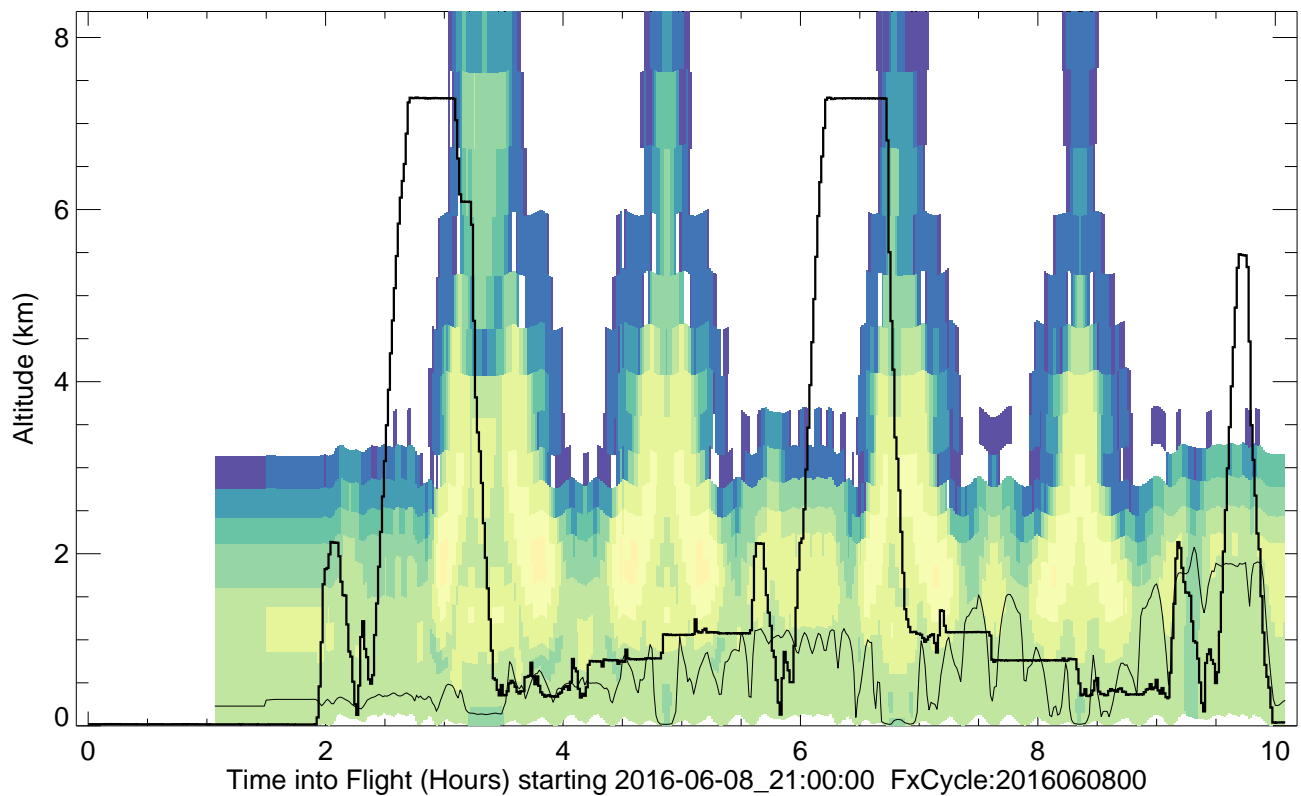

Flight: korusaq-mrg60-dc8_merge_20160608_R1.ict Tracer: tr_Shandong

Surface 2016-06-09_03:00:00

~4km 2016-06-09_03:00:00

tr_Shandong (Arbitrary Units)

Flight: korusaq-mrg60-dc8_merge_20160608_R1.ict Tracer: tr_Shanghai

Surface 2016-06-09_03:00:00

~4km 2016-06-09_03:00:00

Flight: korusaq-mrg60-dc8_merge_20160608_R1.ict Tracer: tr_BeijingShanghaiShandong

Surface 2016-06-09_03:00:00

~4km 2016-06-09_03:00:00

tr_BeijingShanghaiShandong (Arbitrary Units)