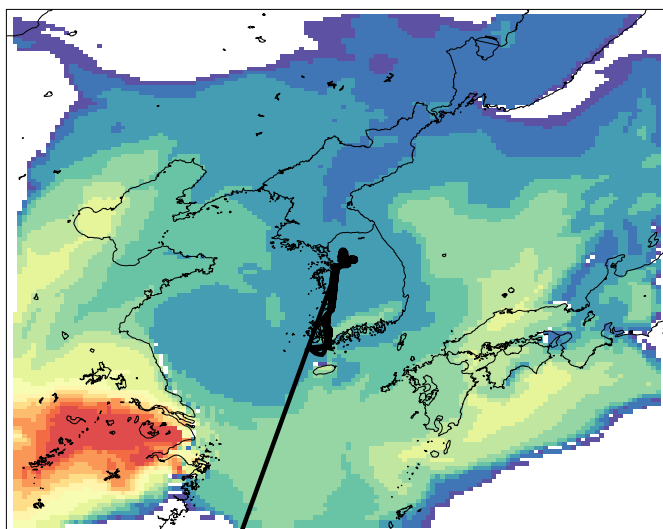

Surface 2016-06-09_03:00:00

~4km 2016-06-09_03:00:00

tr_pointNO2 (Arbitrary Units)

Flight: korusaq-mrg60-dc8_merge_20160608_R1.ict Tracer: tr_Beijing

Surface 2016-06-09_03:00:00

~4km 2016-06-09_03:00:00

tr_Beijing (Arbitrary Units)

Flight: korusaq-mrg60-dc8_merge_20160608_R1.ict Tracer: tr_Shandong

Surface 2016-06-09_03:00:00

~4km 2016-06-09_03:00:00

tr_Shandong (Arbitrary Units)

Flight: korusaq-mrg60-dc8_merge_20160608_R1.ict Tracer: tr_Shanghai

Surface 2016-06-09_03:00:00

~4km 2016-06-09_03:00:00

Flight: korusaq-mrg60-dc8_merge_20160608_R1.ict Tracer: tr_BeijingShanghaiShandong

Surface 2016-06-09_03:00:00

~4km 2016-06-09_03:00:00

tr_BeijingShanghaiShandong (Arbitrary Units)