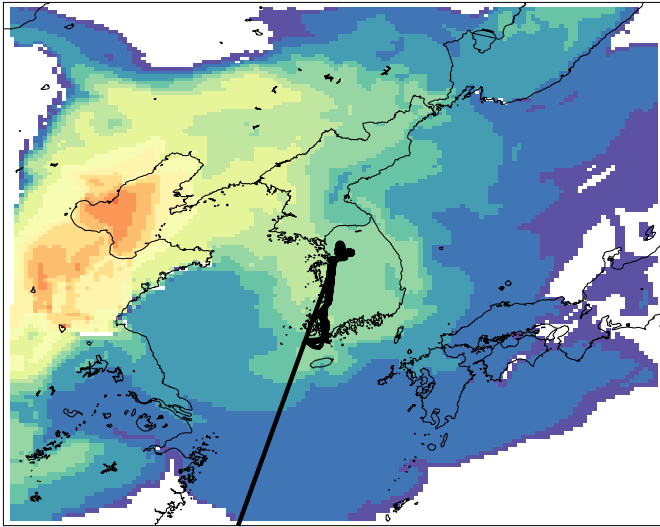

Flight: korusaq-mrg60-dc8_merge_20160608_R1.ict Tracer: tr_AreaMobNO2

Surface 2016-06-09_03:00:00

~4km 2016-06-09_03:00:00

tr_AreaMobNO2 (Arbitrary Units)

Flight: korusaq-mrg60-dc8_merge_20160608_R1.ict Tracer: tr_pointNO2

Surface 2016-06-09_03:00:00

~4km 2016-06-09_03:00:00

tr_pointNO2 (Arbitrary Units)

Flight: korusaq-mrg60-dc8_merge_20160608_R1.ict Tracer: tr_Beijing

Surface 2016-06-09_03:00:00

~4km 2016-06-09_03:00:00

tr_Beijing (Arbitrary Units)

Flight: korusaq-mrg60-dc8_merge_20160608_R1.ict Tracer: tr_Shandong

Surface 2016-06-09_03:00:00

~4km 2016-06-09_03:00:00

tr_Shandong (Arbitrary Units)

Flight: korusaq-mrg60-dc8_merge_20160608_R1.ict Tracer: tr_Shanghai