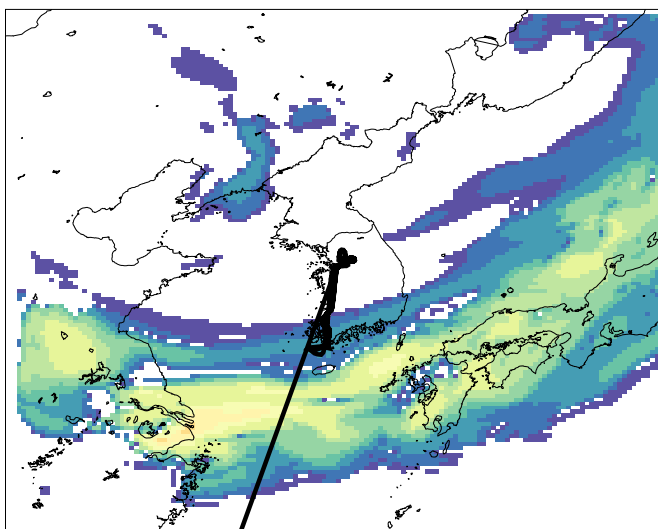

Flight: korusaq-mrg60-dc8_merge_20160608_R1.ict Tracer: tr_Shanghai

Surface 2016-06-09_03:00:00

~4km 2016-06-09_03:00:00