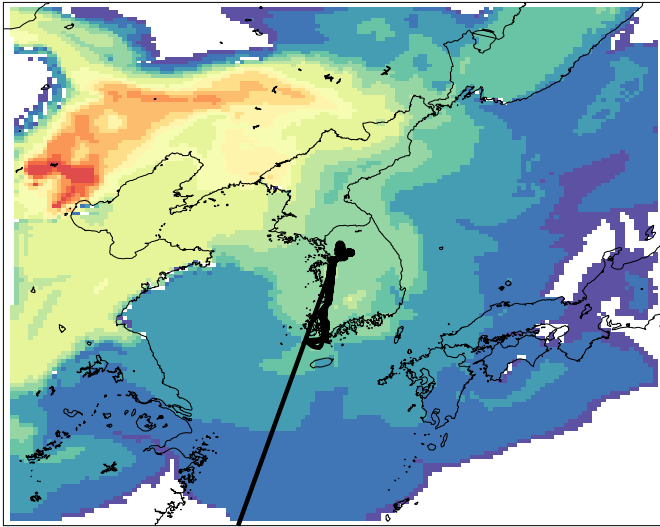

Flight: korusaq-mrg60-dc8_merge_20160608_R1.ict Tracer: tr_AreaMobNO2

Surface 2016-06-09_03:00:00

~4km 2016-06-09_03:00:00

tr_AreaMobNO2 (Arbitrary Units)

Flight: korusaq-mrg60-dc8_merge_20160608_R1.ict Tracer: tr_pointNO2

Surface 2016-06-09_03:00:00

~4km 2016-06-09_03:00:00

tr_pointNO2 (Arbitrary Units)

Flight: korusaq-mrg60-dc8_merge_20160608_R1.ict Tracer: tr_Beijing

Surface 2016-06-09_03:00:00

~4km 2016-06-09_03:00:00

tr_Beijing (Arbitrary Units)

Flight: korusaq-mrg60-dc8_merge_20160608_R1.ict Tracer: tr_Shandong

Surface 2016-06-09_03:00:00

~4km 2016-06-09_03:00:00

tr_Shandong (Arbitrary Units)

Flight: korusaq-mrg60-dc8_merge_20160608_R1.ict Tracer: tr_Shanghai