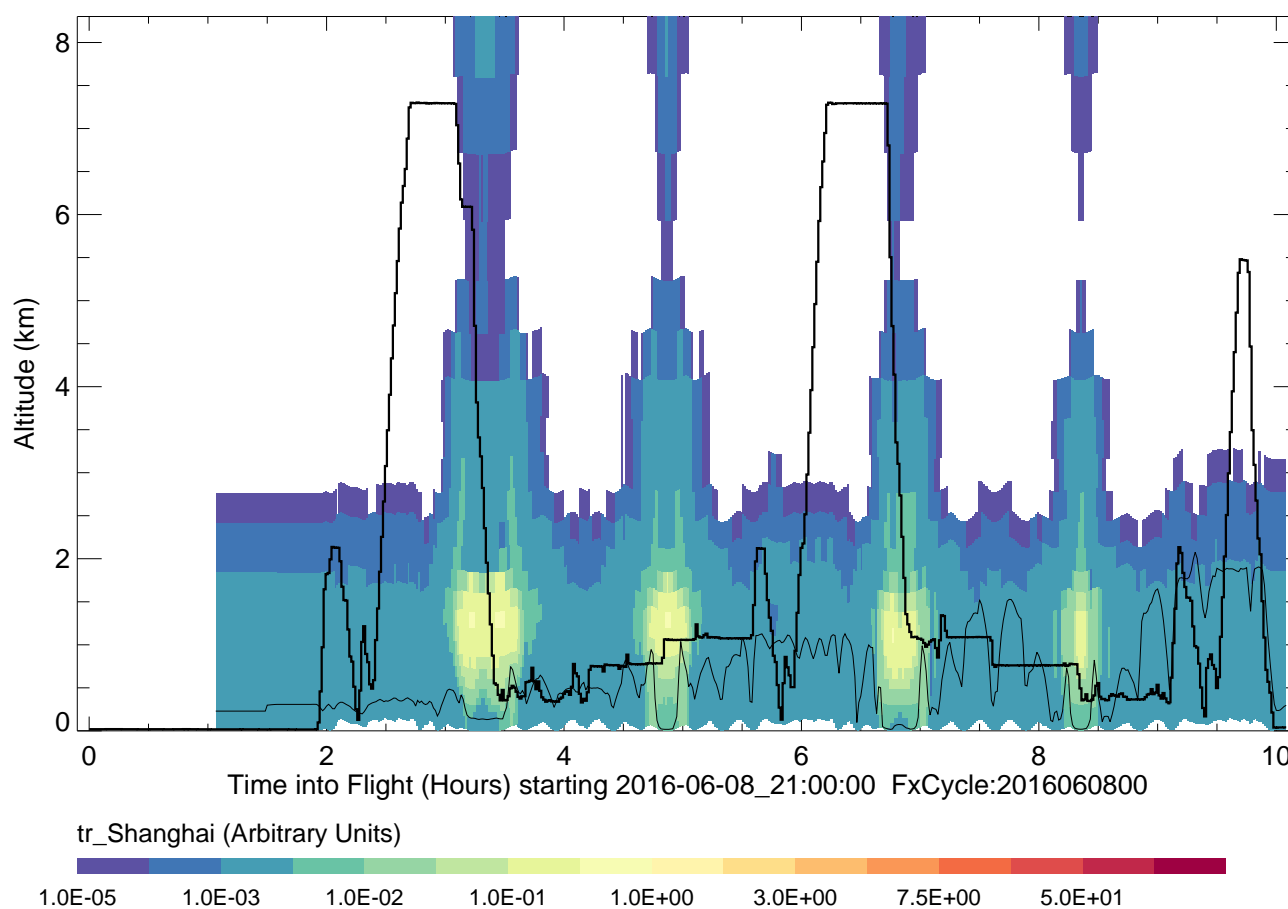

Surface 2016-06-09_03:00:00

~4km 2016-06-09_03:00:00

tr_pointNO2 (Arbitrary Units)

Flight: korusaq-mrg60-dc8_merge_20160608_R1.ict Tracer: tr_Beijing

Surface 2016-06-09_03:00:00

~4km 2016-06-09_03:00:00

tr_Beijing (Arbitrary Units)

Flight: korusaq-mrg60-dc8_merge_20160608_R1.ict Tracer: tr_Shandong

Surface 2016-06-09_03:00:00

~4km 2016-06-09_03:00:00

tr_Shandong (Arbitrary Units)

Flight: korusaq-mrg60-dc8_merge_20160608_R1.ict Tracer: tr_Shanghai

Surface 2016-06-09_03:00:00

~4km 2016-06-09_03:00:00

Flight: korusaq-mrg60-dc8_merge_20160608_R1.ict Tracer: tr_BeijingShanghaiShandong

Surface 2016-06-09_03:00:00

~4km 2016-06-09_03:00:00

tr_BeijingShanghaiShandong (Arbitrary Units)