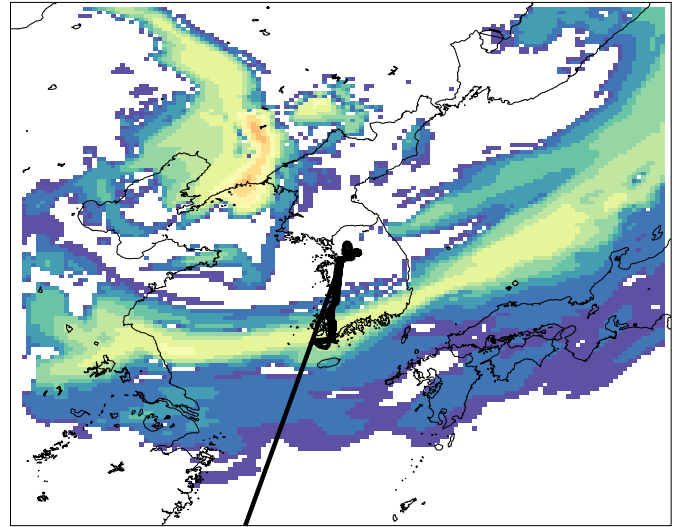

Flight: korusaq-mrg60-dc8_merge_20160608_R1.ict Tracer: tr_AreaMobNO2

Surface 2016-06-09_03:00:00

~4km 2016-06-09_03:00:00

tr_AreaMobNO2 (Arbitrary Units)

Flight: korusaq-mrg60-dc8_merge_20160608_R1.ict Tracer: tr_pointNO2

Surface 2016-06-09_03:00:00

~4km 2016-06-09_03:00:00

tr_pointNO2 (Arbitrary Units)

Flight: korusaq-mrg60-dc8_merge_20160608_R1.ict Tracer: tr_Beijing

Surface 2016-06-09_03:00:00

~4km 2016-06-09_03:00:00

tr_Beijing (Arbitrary Units)

Flight: korusaq-mrg60-dc8_merge_20160608_R1.ict Tracer: tr_Shandong

Surface 2016-06-09_03:00:00

~4km 2016-06-09_03:00:00

tr_Shandong (Arbitrary Units)

Flight: korusaq-mrg60-dc8_merge_20160608_R1.ict Tracer: tr_Shanghai