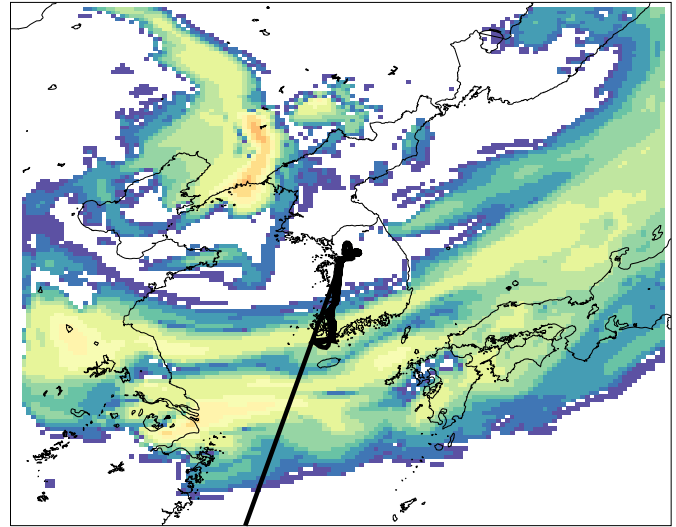

Flight: korusaq-mrg60-dc8_merge_20160608_R1.ict Tracer: tr_Shandong

Surface 2016-06-09_03:00:00

~4km 2016-06-09_03:00:00

tr_Shandong (Arbitrary Units)

Flight: korusaq-mrg60-dc8_merge_20160608_R1.ict Tracer: tr_Shanghai

Surface 2016-06-09_03:00:00

~4km 2016-06-09_03:00:00

Flight: korusaq-mrg60-dc8_merge_20160608_R1.ict Tracer: tr_BeijingShanghaiShandong

Surface 2016-06-09_03:00:00

~4km 2016-06-09_03:00:00

tr_BeijingShanghaiShandong (Arbitrary Units)