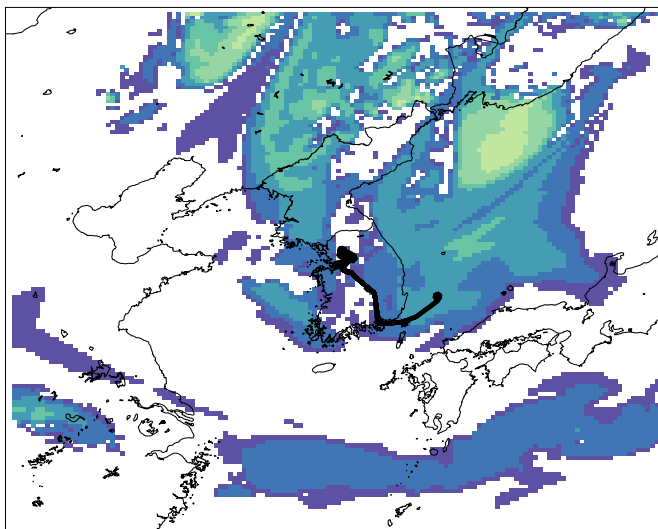

Flight: korusaq-mrg60-dc8_merge_20160519_R1.ict Tracer: tr_AreaMobNO2

Surface 2016-05-20_04:00:00

~4km 2016-05-20_04:00:00

tr_AreaMobNO2 (Arbitrary Units)

Flight: korusaq-mrg60-dc8_merge_20160519_R1.ict Tracer: tr_pointNO2

Surface 2016-05-20_04:00:00

~4km 2016-05-20_04:00:00

tr_pointNO2 (Arbitrary Units)

Flight: korusaq-mrg60-dc8_merge_20160519_R1.ict Tracer: tr_Beijing

Surface 2016-05-20_04:00:00

~4km 2016-05-20_04:00:00

Flight: korusaq-mrg60-dc8_merge_20160519_R1.ict Tracer: tr_Shandong