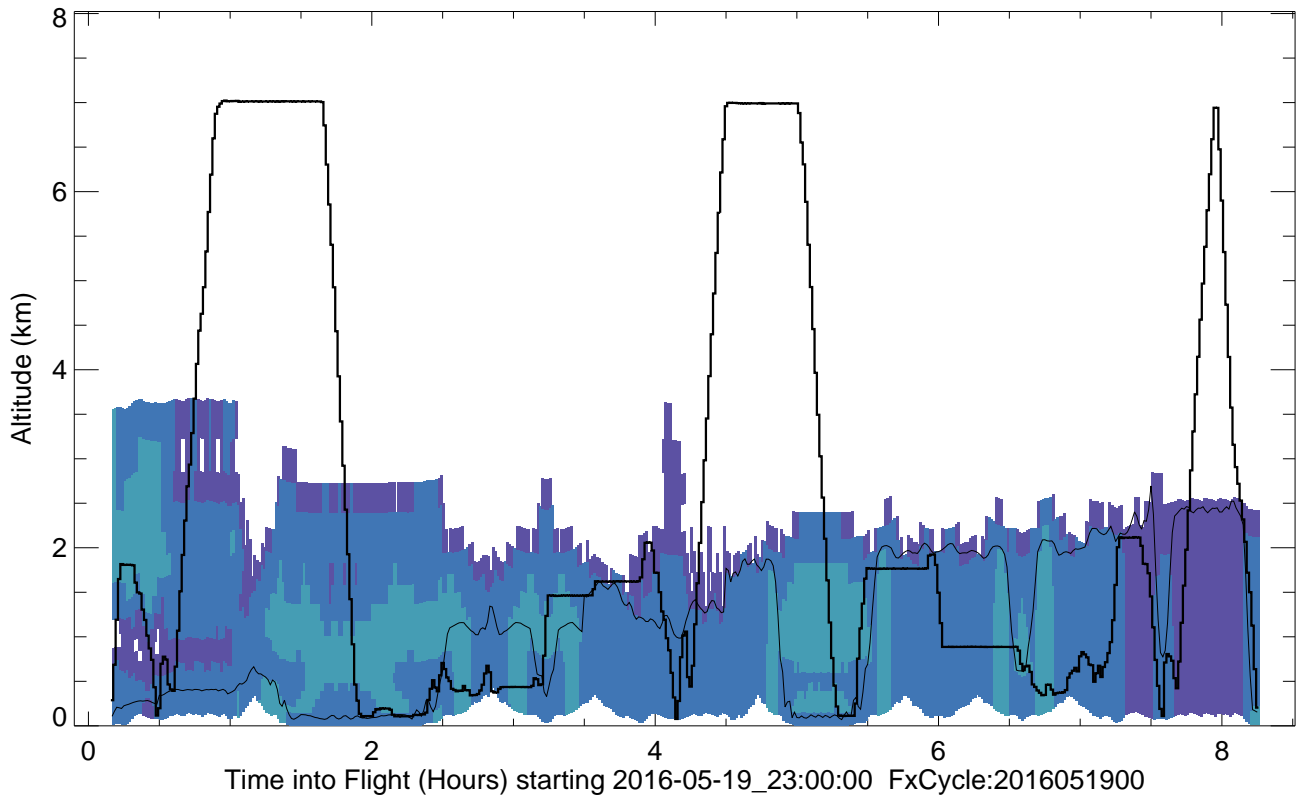

Surface 2016-05-20_04:00:00

~4km 2016-05-20_04:00:00

tr_pointNO2 (Arbitrary Units)

Flight: korusaq-mrg60-dc8_merge_20160519_R1.ict Tracer: tr_Beijing

Surface 2016-05-20_04:00:00

~4km 2016-05-20_04:00:00

Flight: korusaq-mrg60-dc8_merge_20160519_R1.ict Tracer: tr_Shandong

Surface 2016-05-20_04:00:00

~4km 2016-05-20_04:00:00

tr_Shandong (Arbitrary Units)

Flight: korusaq-mrg60-dc8_merge_20160519_R1.ict Tracer: tr_Shanghai

Surface 2016-05-20_04:00:00

~4km 2016-05-20_04:00:00

tr_Shanghai (Arbitrary Units)

Flight: korusaq-mrg60-dc8_merge_20160519_R1.ict Tracer: tr_BeijingShanghaiShandong

Surface 2016-05-20_04:00:00

~4km 2016-05-20_04:00:00

tr_BeijingShanghaiShandong (Arbitrary Units)