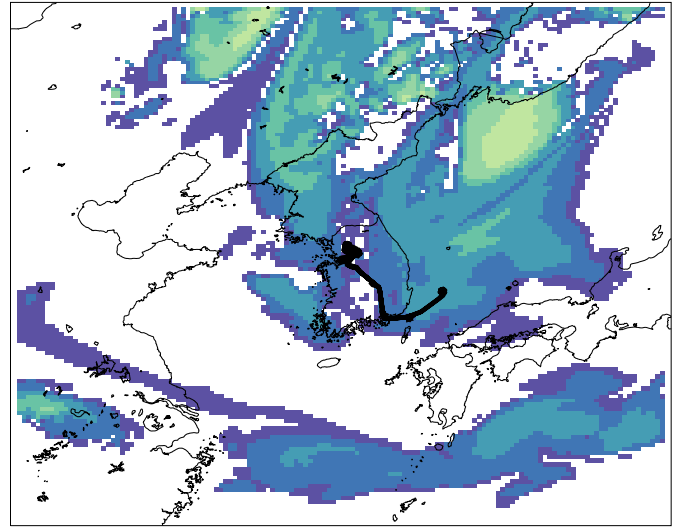

Flight: korusaq-mrg60-dc8_merge_20160519_R1.ict Tracer: tr_BeijingShanghaiShandong

Surface 2016-05-20_04:00:00

~4km 2016-05-20_04:00:00