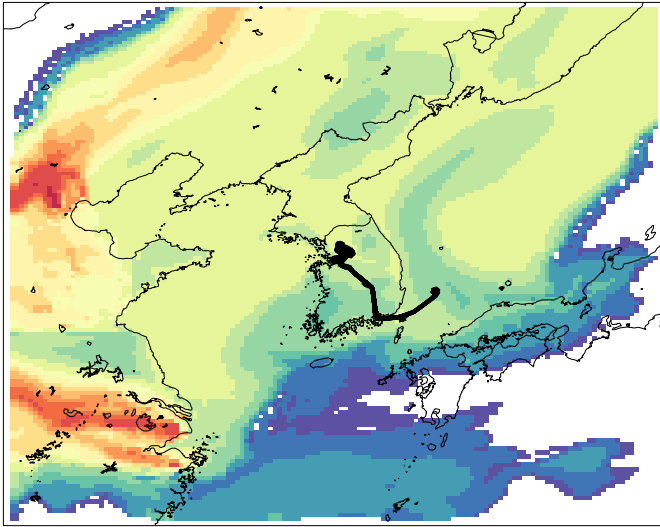

Surface 2016-05-20_04:00:00

~4km 2016-05-20_04:00:00

tr_pointNO2 (Arbitrary Units)

Flight: korusaq-mrg60-dc8_merge_20160519_R1.ict Tracer: tr_Beijing

Surface 2016-05-20_04:00:00

~4km 2016-05-20_04:00:00

Flight: korusaq-mrg60-dc8_merge_20160519_R1.ict Tracer: tr_Shandong

Surface 2016-05-20_04:00:00

~4km 2016-05-20_04:00:00

tr_Shandong (Arbitrary Units)

Flight: korusaq-mrg60-dc8_merge_20160519_R1.ict Tracer: tr_Shanghai

Surface 2016-05-20_04:00:00

~4km 2016-05-20_04:00:00

tr_Shanghai (Arbitrary Units)

Flight: korusaq-mrg60-dc8_merge_20160519_R1.ict Tracer: tr_BeijingShanghaiShandong

Surface 2016-05-20_04:00:00

~4km 2016-05-20_04:00:00

tr_BeijingShanghaiShandong (Arbitrary Units)