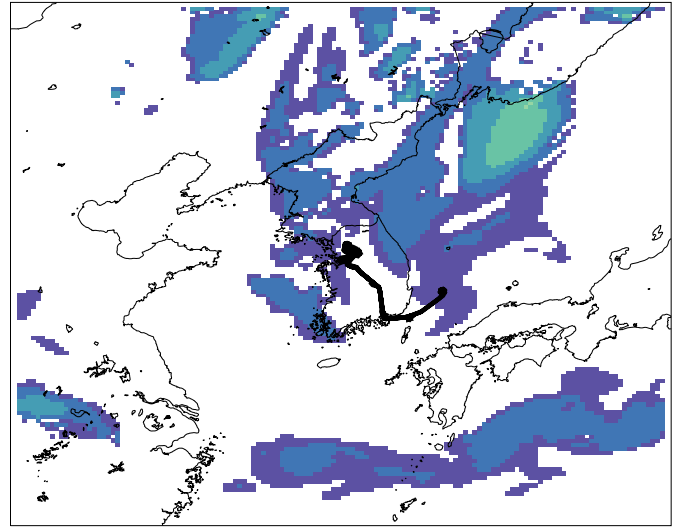

Flight: korusaq-mrg60-dc8_merge_20160519_R1.ict Tracer: tr_Shandong

Surface 2016-05-20_04:00:00

~4km 2016-05-20_04:00:00