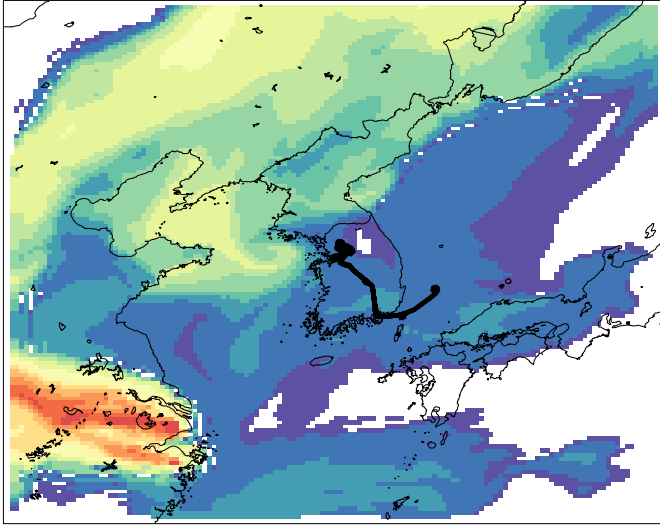

Surface 2016-05-20_04:00:00

~4km 2016-05-20_04:00:00

tr_pointNO2 (Arbitrary Units)

Flight: korusaq-mrg60-dc8_merge_20160519_R1.ict Tracer: tr_Beijing

Surface 2016-05-20_04:00:00

~4km 2016-05-20_04:00:00

Flight: korusaq-mrg60-dc8_merge_20160519_R1.ict Tracer: tr_Shandong

Surface 2016-05-20_04:00:00

~4km 2016-05-20_04:00:00

tr_Shandong (Arbitrary Units)

Flight: korusaq-mrg60-dc8_merge_20160519_R1.ict Tracer: tr_Shanghai

Surface 2016-05-20_04:00:00

~4km 2016-05-20_04:00:00

tr_Shanghai (Arbitrary Units)