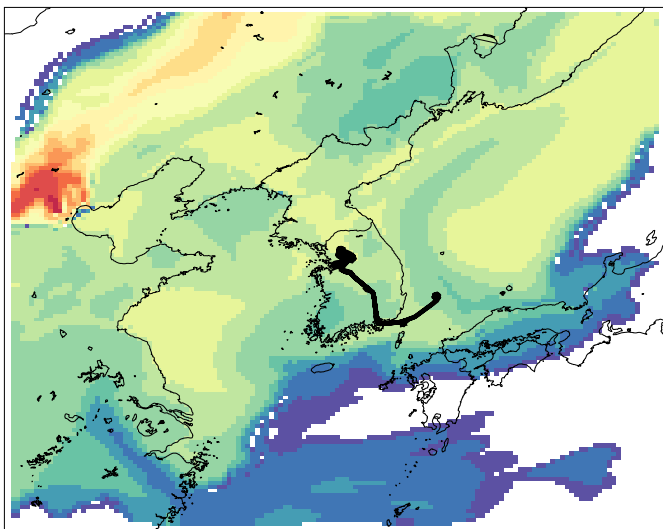

Flight: korusaq-mrg60-dc8_merge_20160519_R1.ict Tracer: tr_AreaMobNO2

Surface 2016-05-20_04:00:00

~4km 2016-05-20_04:00:00

tr_AreaMobNO2 (Arbitrary Units)

Flight: korusaq-mrg60-dc8_merge_20160519_R1.ict Tracer: tr_pointNO2

Surface 2016-05-20_04:00:00

~4km 2016-05-20_04:00:00

tr_pointNO2 (Arbitrary Units)

Flight: korusaq-mrg60-dc8_merge_20160519_R1.ict Tracer: tr_Beijing

Surface 2016-05-20_04:00:00

~4km 2016-05-20_04:00:00

Flight: korusaq-mrg60-dc8_merge_20160519_R1.ict Tracer: tr_Shandong

Surface 2016-05-20_04:00:00

~4km 2016-05-20_04:00:00

tr_Shandong (Arbitrary Units)

Flight: korusaq-mrg60-dc8_merge_20160519_R1.ict Tracer: tr_Shanghai

Surface 2016-05-20_04:00:00

~4km 2016-05-20_04:00:00

tr_Shanghai (Arbitrary Units)