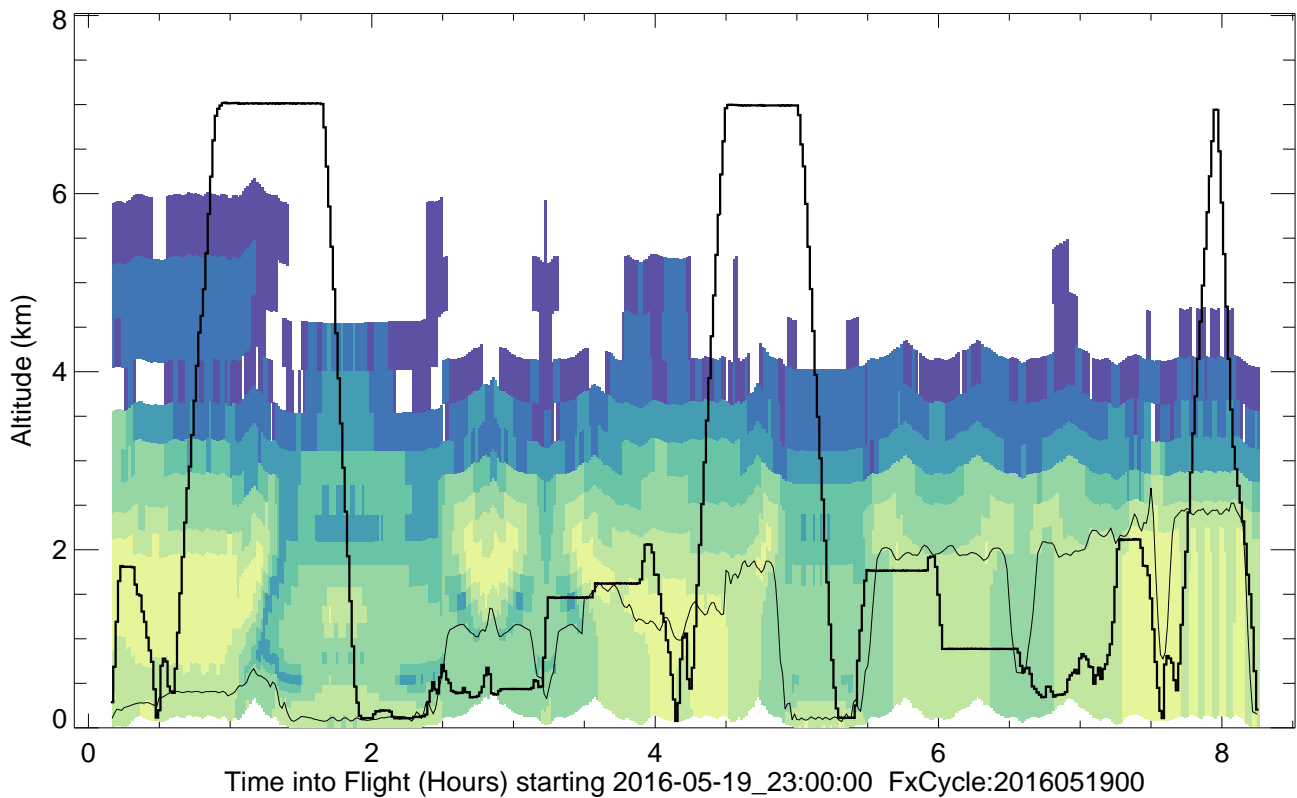

Surface 2016-05-20_04:00:00

~4km 2016-05-20_04:00:00

tr_pointNO2 (Arbitrary Units)

Flight: korusaq-mrg60-dc8_merge_20160519_R1.ict Tracer: tr_Beijing

Surface 2016-05-20_04:00:00

~4km 2016-05-20_04:00:00

Flight: korusaq-mrg60-dc8_merge_20160519_R1.ict Tracer: tr_Shandong

Surface 2016-05-20_04:00:00

~4km 2016-05-20_04:00:00

tr_Shandong (Arbitrary Units)

Flight: korusaq-mrg60-dc8_merge_20160519_R1.ict Tracer: tr_Shanghai

Surface 2016-05-20_04:00:00

~4km 2016-05-20_04:00:00

tr_Shanghai (Arbitrary Units)

Flight: korusaq-mrg60-dc8_merge_20160519_R1.ict Tracer: tr_BeijingShanghaiShandong

Surface 2016-05-20_04:00:00

~4km 2016-05-20_04:00:00

tr_BeijingShanghaiShandong (Arbitrary Units)