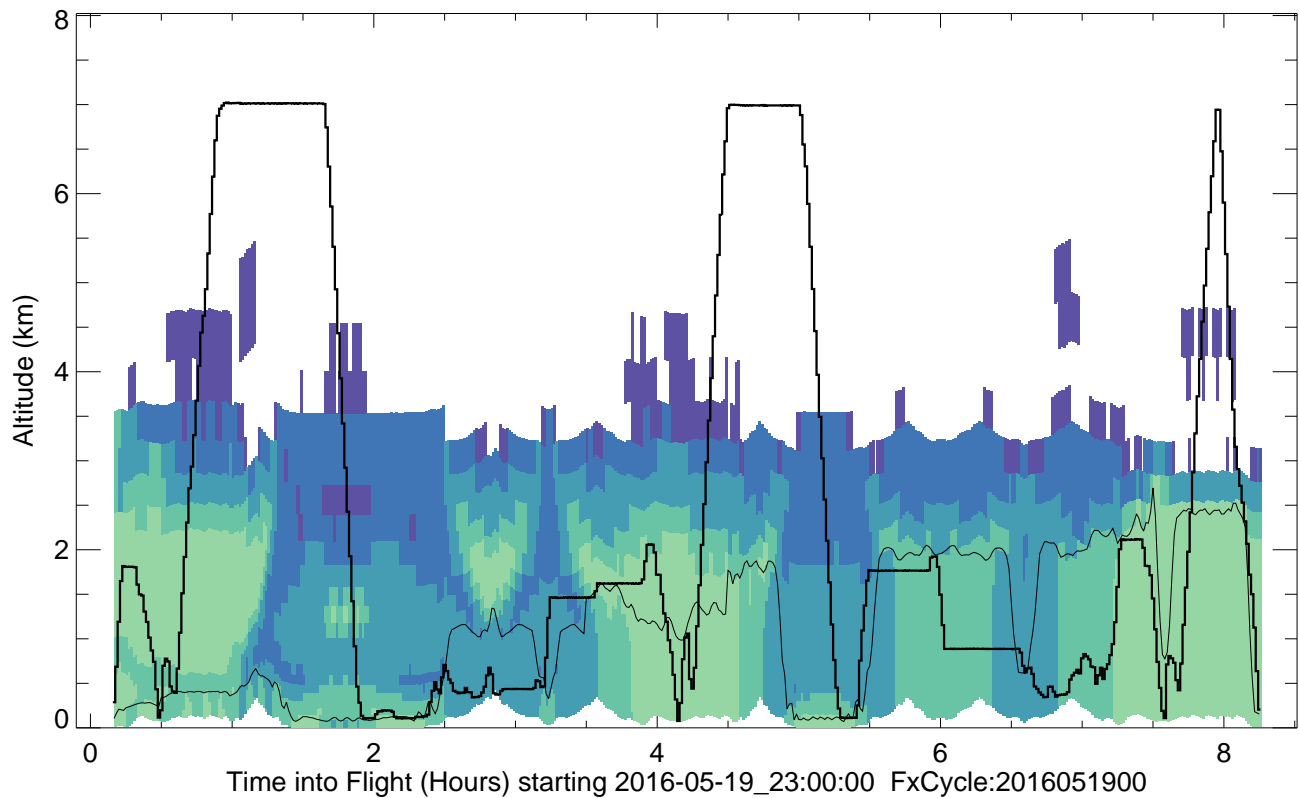

Flight: korusaq-mrg60-dc8_merge_20160519_R1.ict Tracer: tr_AreaMobNO2

Surface 2016-05-20_04:00:00

~4km 2016-05-20_04:00:00

tr_AreaMobNO2 (Arbitrary Units)

Flight: korusaq-mrg60-dc8_merge_20160519_R1.ict Tracer: tr_pointNO2

Surface 2016-05-20_04:00:00

~4km 2016-05-20_04:00:00

tr_pointNO2 (Arbitrary Units)

Flight: korusaq-mrg60-dc8_merge_20160519_R1.ict Tracer: tr_Beijing

Surface 2016-05-20_04:00:00

~4km 2016-05-20_04:00:00

Flight: korusaq-mrg60-dc8_merge_20160519_R1.ict Tracer: tr_Shandong

Surface 2016-05-20_04:00:00

~4km 2016-05-20_04:00:00

tr_Shandong (Arbitrary Units)

Flight: korusaq-mrg60-dc8_merge_20160519_R1.ict Tracer: tr_Shanghai

Surface 2016-05-20_04:00:00

~4km 2016-05-20_04:00:00

tr_Shanghai (Arbitrary Units)

Flight: korusaq-mrg60-dc8_merge_20160519_R1.ict Tracer: tr_BeijingShanghaiShandong

Surface 2016-05-20_04:00:00

~4km 2016-05-20_04:00:00

tr_BeijingShanghaiShandong (Arbitrary Units)