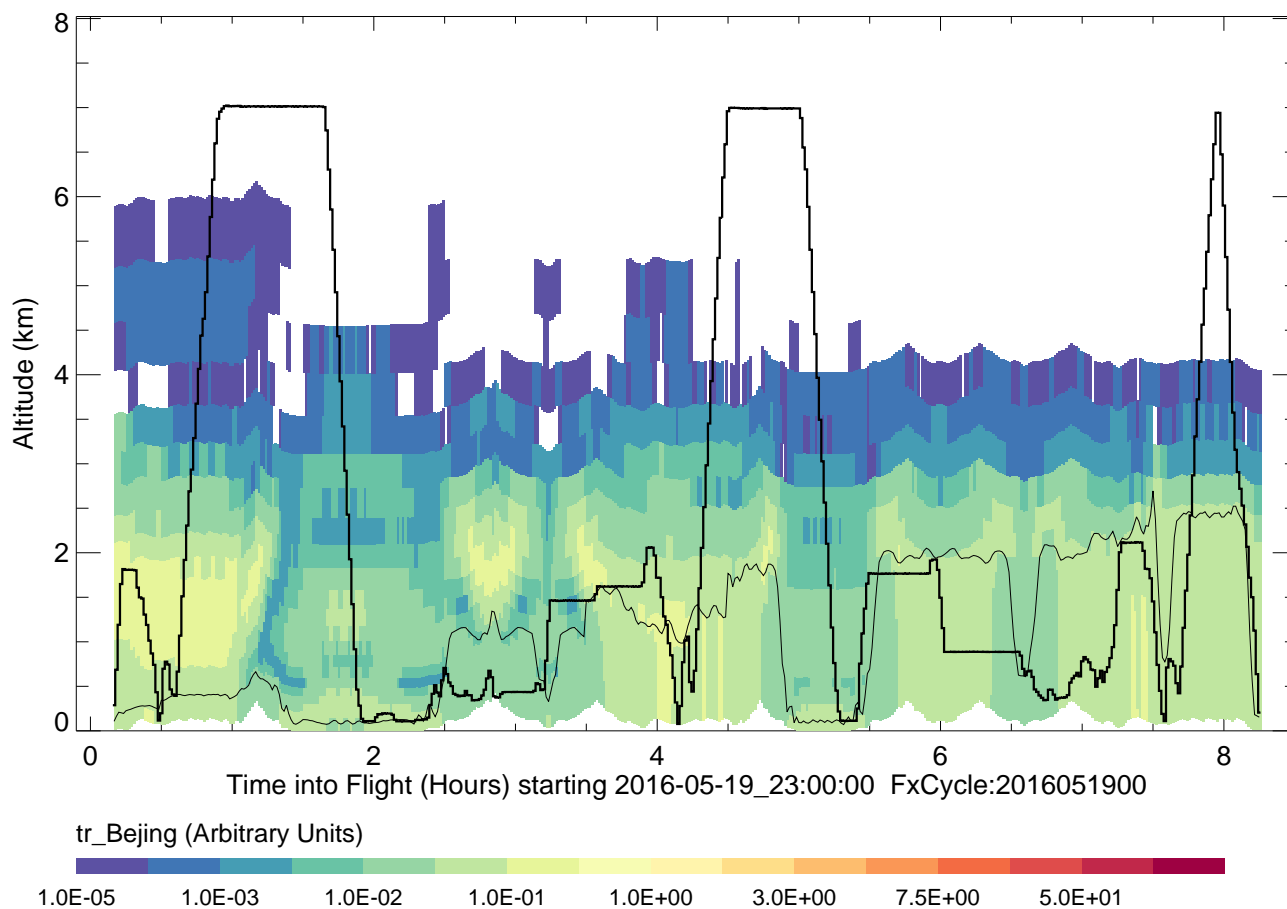

Surface 2016-05-20_04:00:00

~4km 2016-05-20_04:00:00

tr_pointNO2 (Arbitrary Units)

Flight: korusaq-mrg60-dc8_merge_20160519_R1.ict Tracer: tr_Beijing

Surface 2016-05-20_04:00:00

~4km 2016-05-20_04:00:00

Flight: korusaq-mrg60-dc8_merge_20160519_R1.ict Tracer: tr_Shandong

Surface 2016-05-20_04:00:00

~4km 2016-05-20_04:00:00

tr_Shandong (Arbitrary Units)

Flight: korusaq-mrg60-dc8_merge_20160519_R1.ict Tracer: tr_Shanghai

Surface 2016-05-20_04:00:00

~4km 2016-05-20_04:00:00

tr_Shanghai (Arbitrary Units)

Flight: korusaq-mrg60-dc8_merge_20160519_R1.ict Tracer: tr_BeijingShanghaiShandong

Surface 2016-05-20_04:00:00

~4km 2016-05-20_04:00:00

tr_BeijingShanghaiShandong (Arbitrary Units)