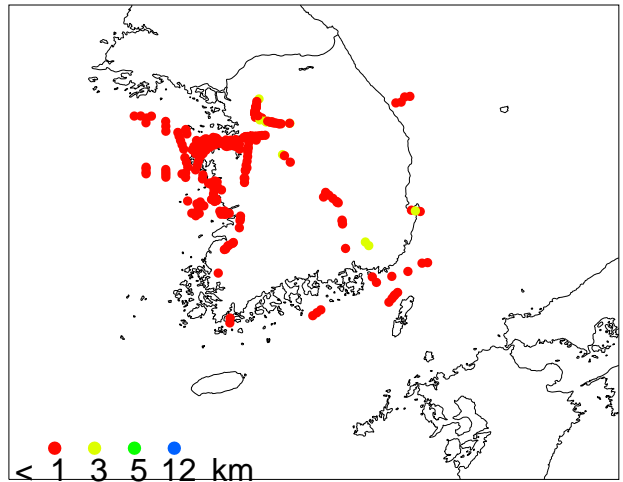

0-1 km Alltimes

1-3 km Alltimes

3-12 km Alltimes

AreaMobile, unitless, > 95th Perc.
(1.237E+00)

Point, unitless, > 95th Perc.
(8.512E-01)

China > 95th Perc.
(7.382E-02)

Beijing, unitless, > 95th Perc.
(2.440E-02)

Shandong, unitless, > 95th Perc.
(3.513E-02)

Shanghai, unitless, > 95th Perc.
(1.127E-02)

AreaMobileAge, hours, < 5th Perc.
(2.173E+00)

ChinaAge, hours, < 5th Perc.
(2.523E+01)