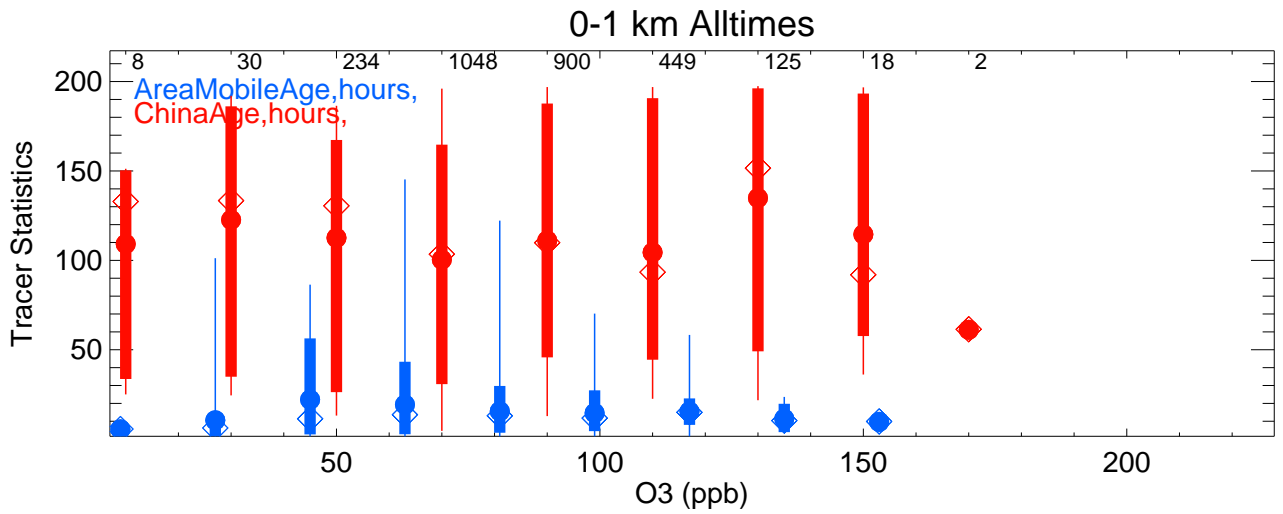

0-1 km Alltimes

1-3 km Alltimes

3-12 km Alltimes

AreaMobile, unitless, > 95th Perc.
(1.237E+00)

Point, unitless, > 95th Perc.
(8.512E-01)

China > 95th Perc.
(7.382E-02)

Beijing, unitless, > 95th Perc.
(2.440E-02)

Shandong, unitless, > 95th Perc.
(3.513E-02)

Shanghai, unitless, > 95th Perc.
(1.127E-02)

AreaMobileAge, hours, < 5th Perc.
(2.173E+00)

ChinaAge, hours, < 5th Perc.
(2.523E+01)