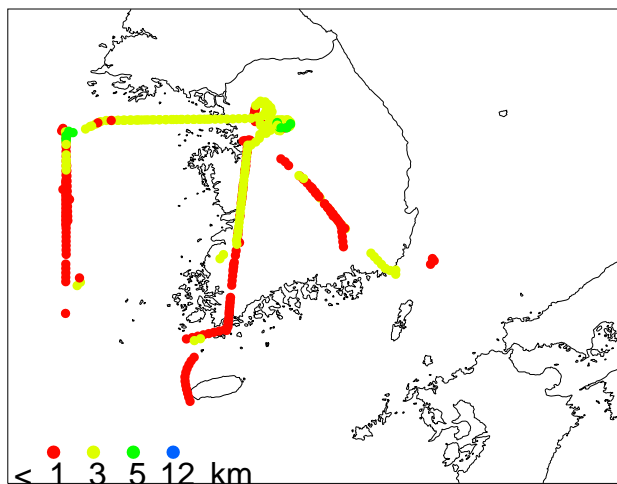

0-1 km Alltimes

1-3 km Alltimes

3-12 km Alltimes

AreaMobile, unitless, > 95th Perc.
(1.237E+00)

Point, unitless, > 95th Perc.
(8.512E-01)

China > 95th Perc.
(7.382E-02)

Beijing, unitless, > 95th Perc.
(2.440E-02)

Shandong, unitless, > 95th Perc.
(3.513E-02)

Shanghai, unitless, > 95th Perc.
(1.127E-02)

AreaMobileAge, hours, < 5th Perc.
(2.173E+00)

ChinaAge, hours, < 5th Perc.
(2.523E+01)