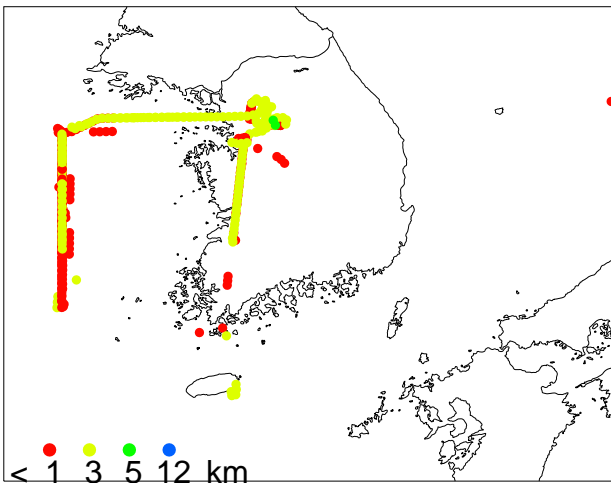

0-1 km Alltimes

1-3 km Alltimes

3-12 km Alltimes

AreaMobile, unitless, > 95th Perc.
(1.237E+00)

Point, unitless, > 95th Perc.
(8.512E-01)

China > 95th Perc.
(7.382E-02)

Beijing, unitless, > 95th Perc.
(2.440E-02)

Shandong, unitless, > 95th Perc.
(3.513E-02)

Shanghai, unitless, > 95th Perc.
(1.127E-02)

AreaMobileAge, hours, < 5th Perc.
(2.173E+00)

ChinaAge, hours, < 5th Perc.
(2.523E+01)