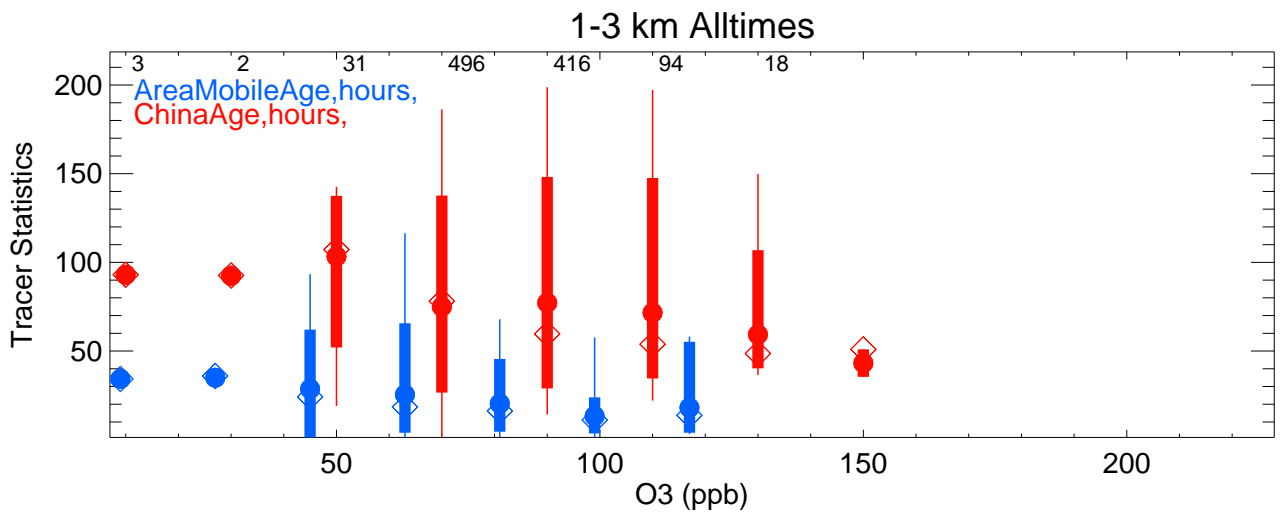

0-1 km Alltimes

1-3 km Alltimes

3-12 km Alltimes

AreaMobile, unitless, > 95th Perc.
(1.237E+00)

Point, unitless, > 95th Perc.
(8.512E-01)

China > 95th Perc.
(7.382E-02)

Beijing, unitless, > 95th Perc.
(2.440E-02)

Shandong, unitless, > 95th Perc.
(3.513E-02)

Shanghai, unitless, > 95th Perc.
(1.127E-02)

AreaMobileAge, hours, < 5th Perc.
(2.173E+00)

ChinaAge, hours, < 5th Perc.
(2.523E+01)