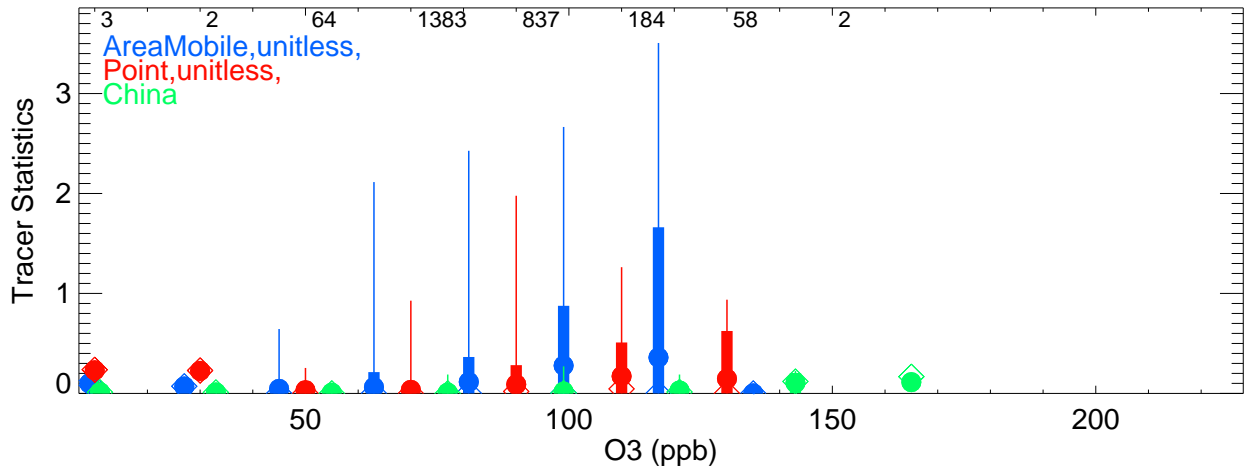

0-1 km Alltimes

1-3 km Alltimes

3-12 km Alltimes

AreaMobile, unitless, > 95th Perc.
(1.237E+00)

Point, unitless, > 95th Perc.
(8.512E-01)

China > 95th Perc.
(7.382E-02)

Beijing, unitless, > 95th Perc.
(2.440E-02)

Shandong, unitless, > 95th Perc.
(3.513E-02)

Shanghai, unitless, > 95th Perc.
(1.127E-02)

AreaMobileAge, hours, < 5th Perc.
(2.173E+00)

ChinaAge, hours, < 5th Perc.
(2.523E+01)