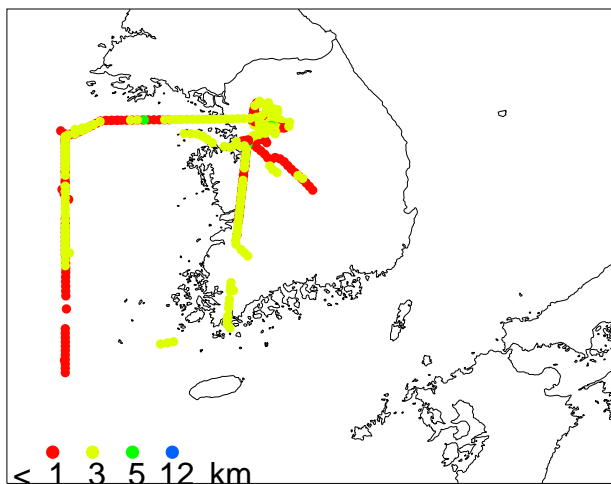

0-1 km Alltimes

1-3 km Alltimes

3-12 km Alltimes

AreaMobile, unitless, > 95th Perc.
(1.237E+00)

Point, unitless, > 95th Perc.
(8.512E-01)

China > 95th Perc.
(7.382E-02)

Beijing, unitless, > 95th Perc.
(2.440E-02)

Shandong, unitless, > 95th Perc.
(3.513E-02)

Shanghai, unitless, > 95th Perc.
(1.127E-02)

AreaMobileAge, hours, < 5th Perc.
(2.173E+00)

ChinaAge, hours, < 5th Perc.
(2.523E+01)