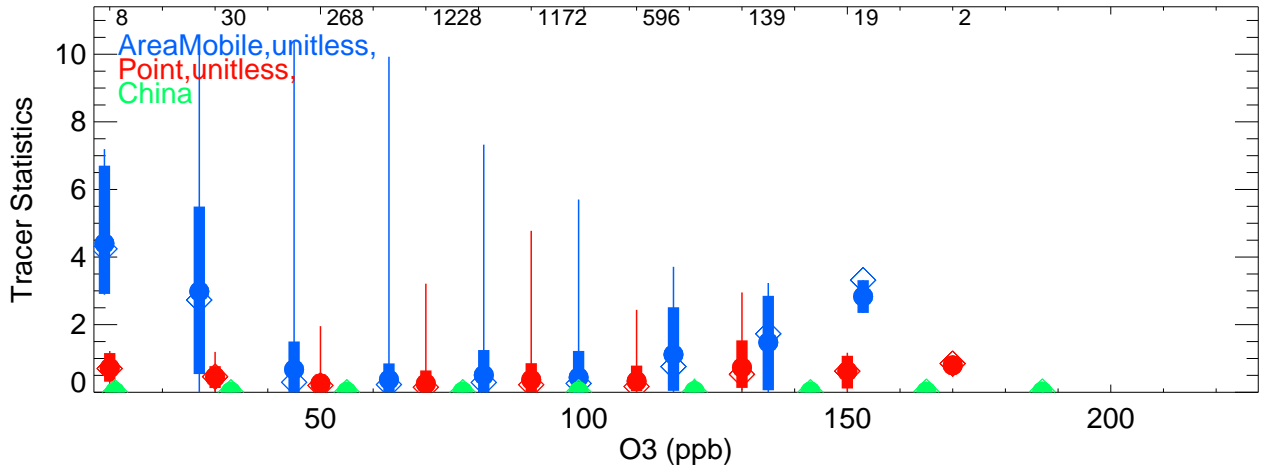

0-1 km Alltimes

1-3 km Alltimes

3-12 km Alltimes

AreaMobile, unitless, > 95th Perc.
(1.237E+00)

Point, unitless, > 95th Perc.
(8.512E-01)

China > 95th Perc.
(7.382E-02)

Beijing, unitless, > 95th Perc.
(2.440E-02)

Shandong, unitless, > 95th Perc.
(3.513E-02)

Shanghai, unitless, > 95th Perc.
(1.127E-02)

AreaMobileAge, hours, < 5th Perc.
(2.173E+00)

ChinaAge, hours, < 5th Perc.
(2.523E+01)