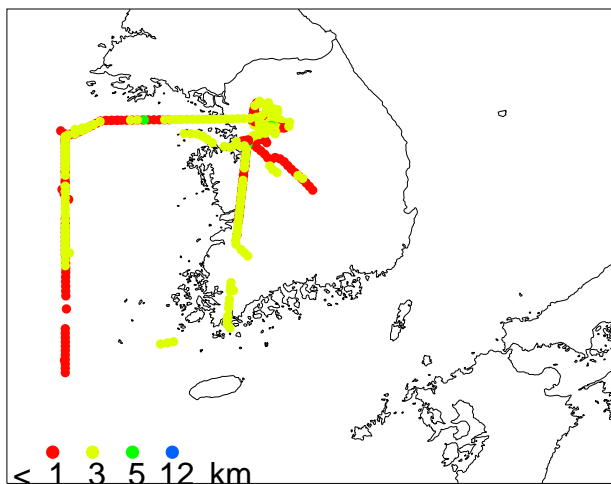

0-1 km

1-3 km

3-12 km

AreaMobile, unitless, > 95th Perc.
(1.237E+00)

Point, unitless, > 95th Perc.
(8.512E-01)

China > 95th Perc.
(7.382E-02)

Beijing, unitless, > 95th Perc.
(2.440E-02)

Shandong, unitless, > 95th Perc.
(3.513E-02)

Shanghai, unitless, > 95th Perc.
(1.127E-02)

AreaMobileAge, hours, < 5th Perc.
(2.173E+00)

ChinaAge, hours, < 5th Perc.
(2.523E+01)