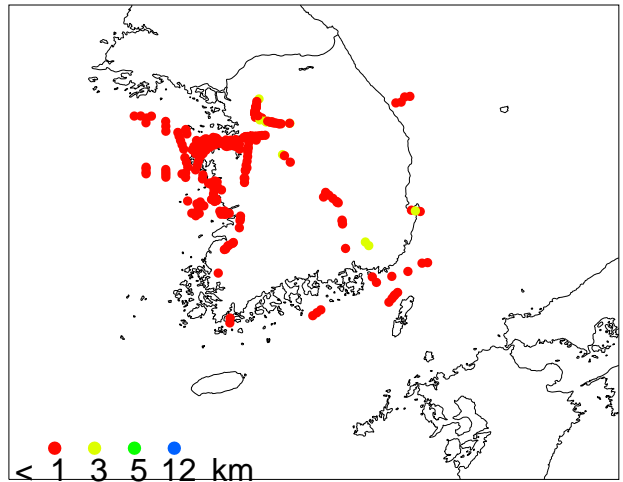

0-1 km

1-3 km

3-12 km

AreaMobile, unitless, > 95th Perc.
(1.237E+00)

Point, unitless, > 95th Perc.
(8.512E-01)

China > 95th Perc.
(7.382E-02)

Beijing, unitless, > 95th Perc.
(2.440E-02)

Shandong, unitless, > 95th Perc.
(3.513E-02)

Shanghai, unitless, > 95th Perc.
(1.127E-02)

AreaMobileAge, hours, < 5th Perc.
(2.173E+00)

ChinaAge, hours, < 5th Perc.
(2.523E+01)