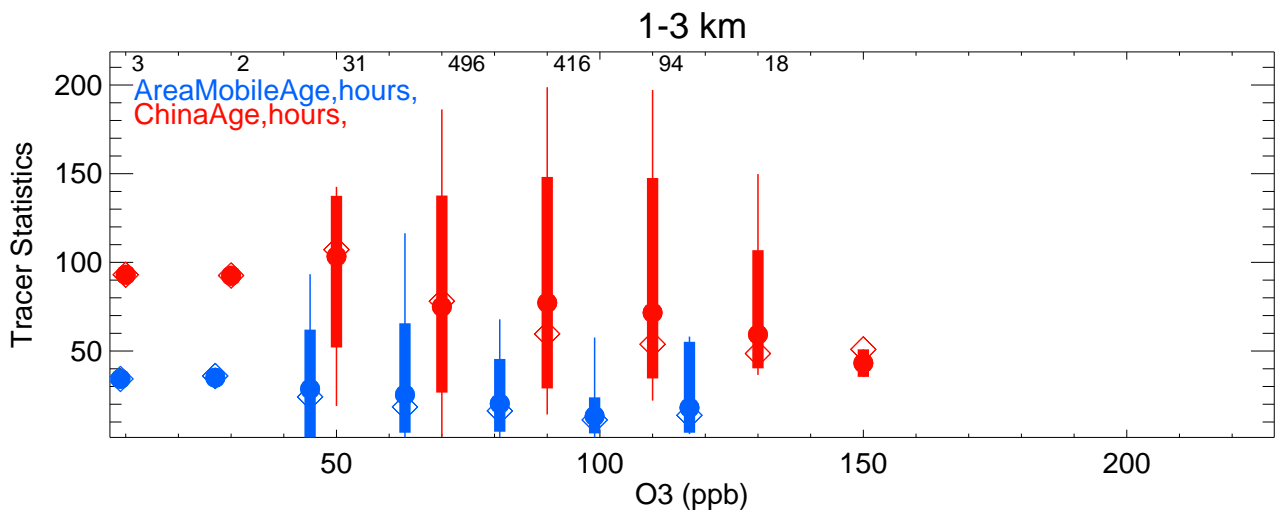

0-1 km

1-3 km

3-12 km

AreaMobile, unitless, > 95th Perc.
(1.237E+00)

Point, unitless, > 95th Perc.
(8.512E-01)

China > 95th Perc.
(7.382E-02)

Beijing, unitless, > 95th Perc.
(2.440E-02)

Shandong, unitless, > 95th Perc.
(3.513E-02)

Shanghai, unitless, > 95th Perc.
(1.127E-02)

AreaMobileAge, hours, < 5th Perc.
(2.173E+00)

ChinaAge, hours, < 5th Perc.
(2.523E+01)