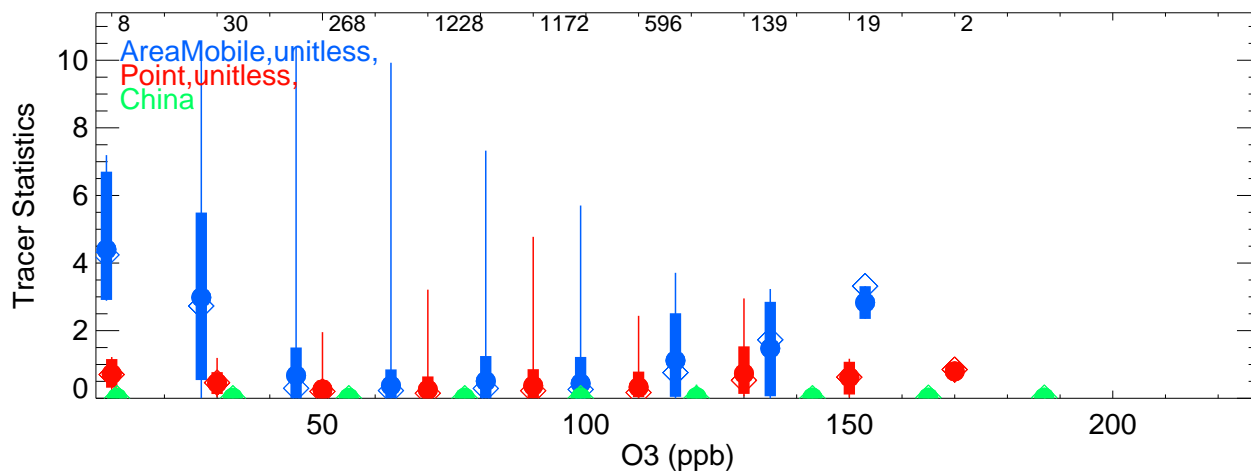

0-1 km

1-3 km

3-12 km

AreaMobile, unitless, > 95th Perc.
(1.237E+00)

Point, unitless, > 95th Perc.
(8.512E-01)

China > 95th Perc.
(7.382E-02)

Beijing, unitless, > 95th Perc.
(2.440E-02)

Shandong, unitless, > 95th Perc.
(3.513E-02)

Shanghai, unitless, > 95th Perc.
(1.127E-02)

AreaMobileAge, hours, < 5th Perc.
(2.173E+00)

ChinaAge, hours, < 5th Perc.
(2.523E+01)