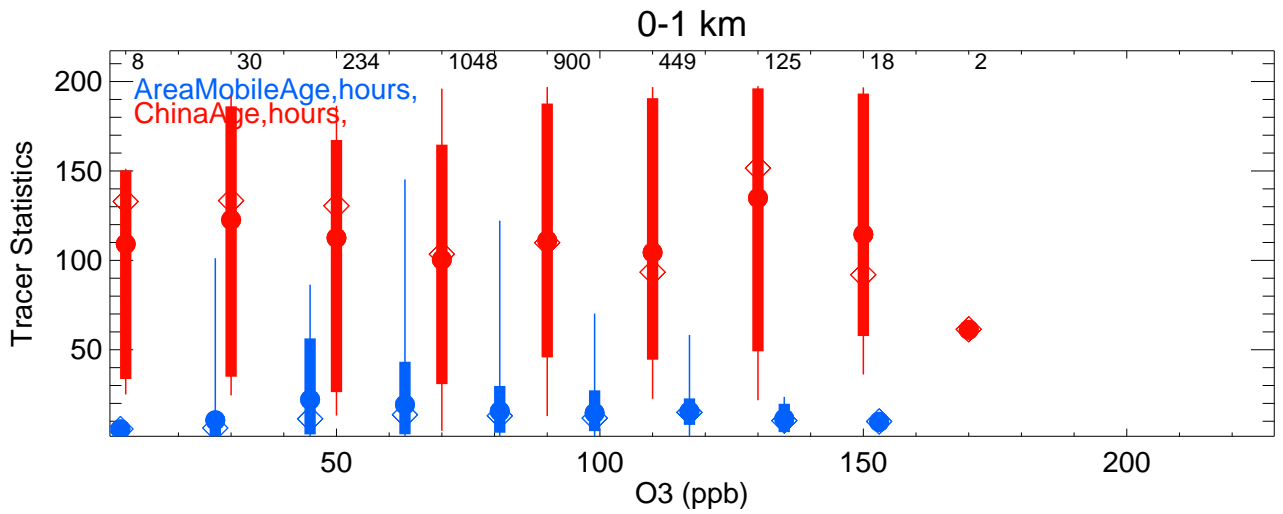

0-1 km

1-3 km

3-12 km

AreaMobile, unitless, > 95th Perc.
(1.237E+00)

Point, unitless, > 95th Perc.
(8.512E-01)

China > 95th Perc.
(7.382E-02)

Beijing, unitless, > 95th Perc.
(2.440E-02)

Shandong, unitless, > 95th Perc.
(3.513E-02)

Shanghai, unitless, > 95th Perc.
(1.127E-02)

AreaMobileAge, hours, < 5th Perc.
(2.173E+00)

ChinaAge, hours, < 5th Perc.
(2.523E+01)