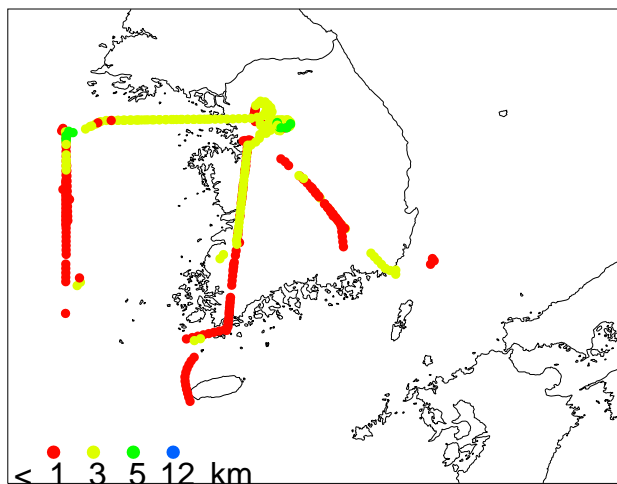

0-1 km

1-3 km

3-12 km

AreaMobile, unitless, > 95th Perc.
(1.237E+00)

Point, unitless, > 95th Perc.
(8.512E-01)

China > 95th Perc.
(7.382E-02)

Beijing, unitless, > 95th Perc.
(2.440E-02)

Shandong, unitless, > 95th Perc.
(3.513E-02)

Shanghai, unitless, > 95th Perc.
(1.127E-02)

AreaMobileAge, hours, < 5th Perc.
(2.173E+00)

ChinaAge, hours, < 5th Perc.
(2.523E+01)