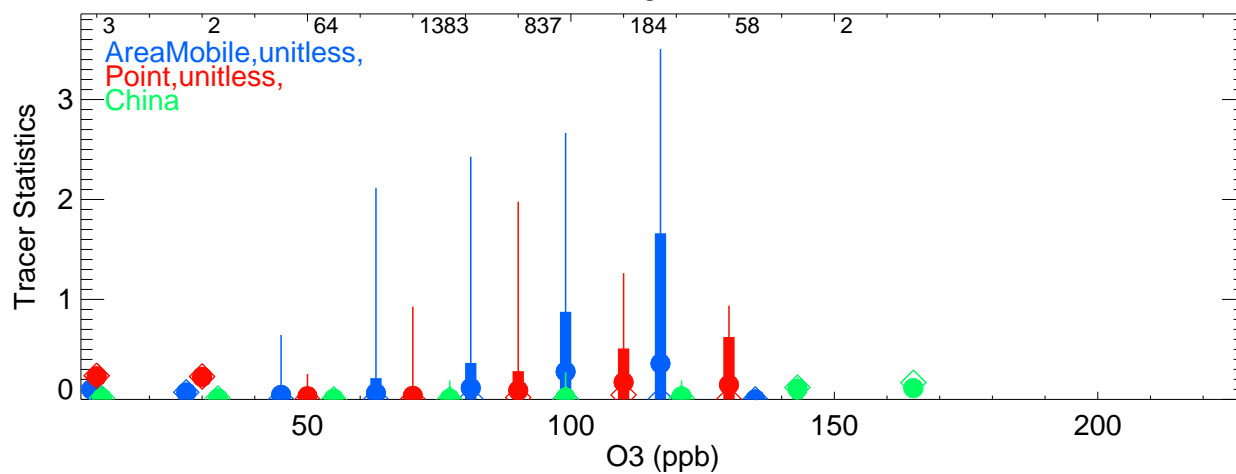

0-1 km

1-3 km

3-12 km

AreaMobile, unitless, > 95th Perc.
(1.237E+00)

Point, unitless, > 95th Perc.
(8.512E-01)

China > 95th Perc.
(7.382E-02)

Beijing, unitless, > 95th Perc.
(2.440E-02)

Shandong, unitless, > 95th Perc.
(3.513E-02)

Shanghai, unitless, > 95th Perc.
(1.127E-02)

AreaMobileAge, hours, < 5th Perc.
(2.173E+00)

ChinaAge, hours, < 5th Perc.
(2.523E+01)