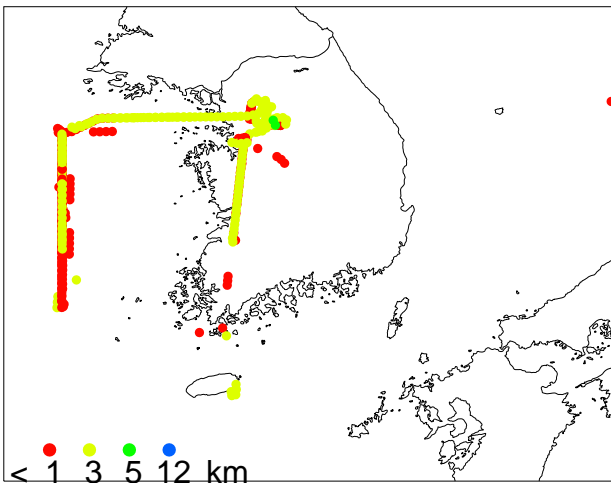

0-1 km

1-3 km

3-12 km

AreaMobile, unitless, > 95th Perc.
(1.237E+00)

Point, unitless, > 95th Perc.
(8.512E-01)

China > 95th Perc.
(7.382E-02)

Beijing, unitless, > 95th Perc.
(2.440E-02)

Shandong, unitless, > 95th Perc.
(3.513E-02)

Shanghai, unitless, > 95th Perc.
(1.127E-02)

AreaMobileAge, hours, < 5th Perc.
(2.173E+00)

ChinaAge, hours, < 5th Perc.
(2.523E+01)