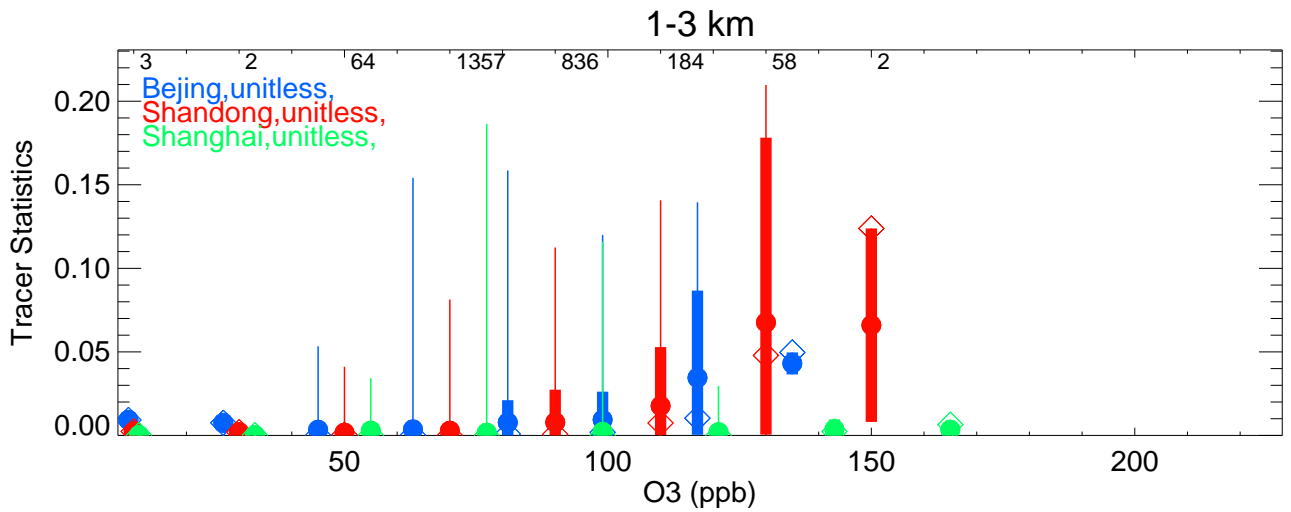

0-1 km

1-3 km

3-12 km

AreaMobile, unitless, > 95th Perc.
(1.237E+00)

Point, unitless, > 95th Perc.
(8.512E-01)

China > 95th Perc.
(7.382E-02)

Beijing, unitless, > 95th Perc.
(2.440E-02)

Shandong, unitless, > 95th Perc.
(3.513E-02)

Shanghai, unitless, > 95th Perc.
(1.127E-02)

AreaMobileAge, hours, < 5th Perc.
(2.173E+00)

ChinaAge, hours, < 5th Perc.
(2.523E+01)