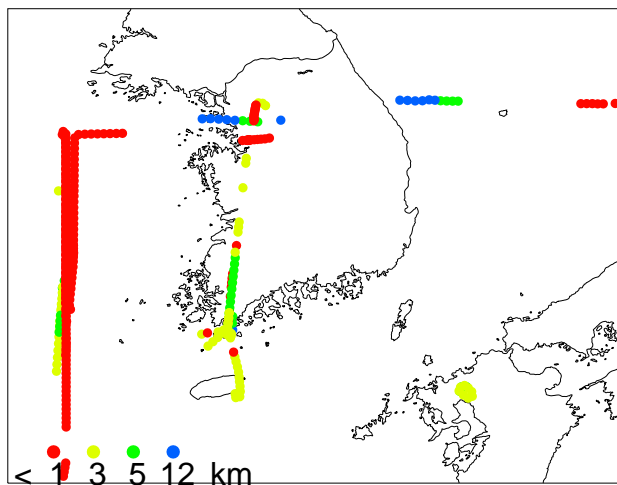

0-1 km

1-3 km

3-12 km

AreaMobile, unitless, > 95th Perc.
(1.237E+00)

Point, unitless, > 95th Perc.
(8.512E-01)

China > 95th Perc.
(7.382E-02)

Beijing, unitless, > 95th Perc.
(2.440E-02)

Shandong, unitless, > 95th Perc.
(3.513E-02)

Shanghai, unitless, > 95th Perc.
(1.127E-02)

AreaMobileAge, hours, < 5th Perc.
(2.173E+00)

ChinaAge, hours, < 5th Perc.
(2.523E+01)