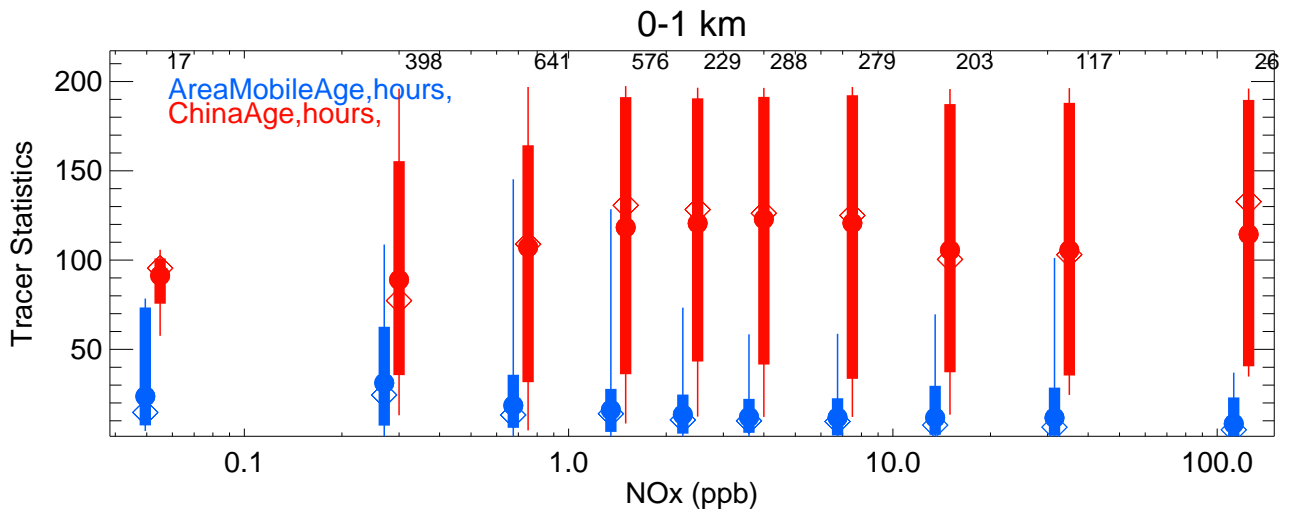

AreaMobile, unitless, > 95th Perc.  
(1.267E+00)

Point, unitless, > 95th Perc.  
(8.569E-01)

China > 95th Perc.  
(7.485E-02)

Beijing, unitless, > 95th Perc.  
(2.464E-02)

Shandong, unitless, > 95th Perc.  
(3.554E-02)

Shanghai, unitless, > 95th Perc.  
(1.176E-02)

AreaMobileAge, hours, < 5th Perc.  
(2.161E+00)

ChinaAge, hours, < 5th Perc.  
(2.540E+01)