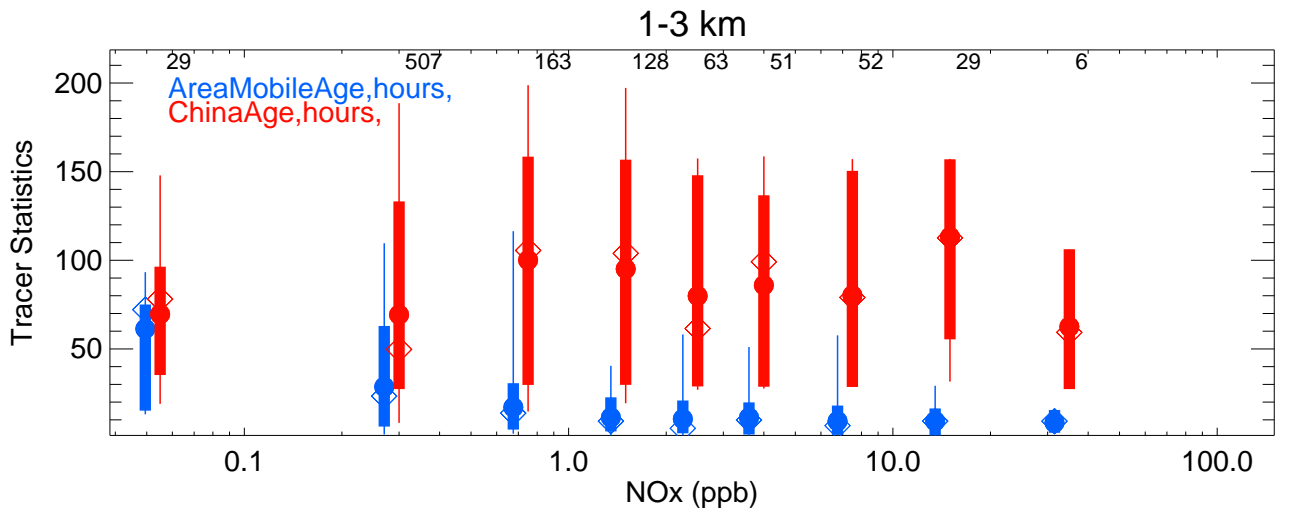

AreaMobile, unitless, > 95th Perc.  
(1.267E+00)

Point, unitless, > 95th Perc.  
(8.569E-01)

China > 95th Perc.  
(7.485E-02)

Beijing, unitless, > 95th Perc.  
(2.464E-02)

Shandong, unitless, > 95th Perc.  
(3.554E-02)

Shanghai, unitless, > 95th Perc.  
(1.176E-02)

AreaMobileAge, hours, < 5th Perc.  
(2.161E+00)

ChinaAge, hours, < 5th Perc.  
(2.540E+01)