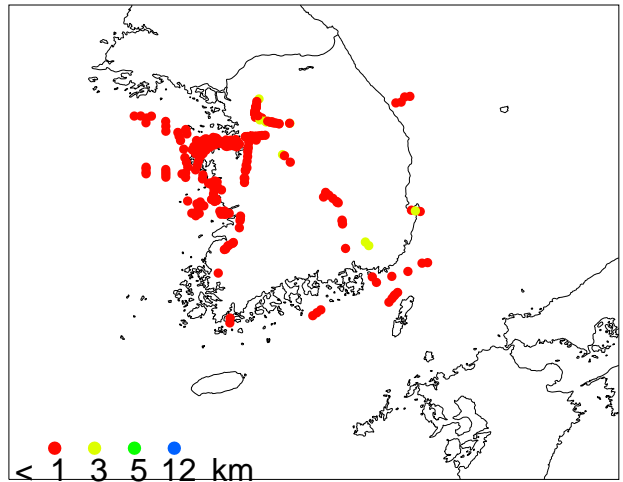

AreaMobile, unitless, > 95th Perc.  
(1.267E+00)

Point, unitless, > 95th Perc.  
(8.569E-01)

China > 95th Perc.  
(7.485E-02)

Beijing, unitless, > 95th Perc.  
(2.464E-02)

Shandong, unitless, > 95th Perc.  
(3.554E-02)

Shanghai, unitless, > 95th Perc.  
(1.176E-02)

AreaMobileAge, hours, < 5th Perc.  
(2.161E+00)

ChinaAge, hours, < 5th Perc.  
(2.540E+01)