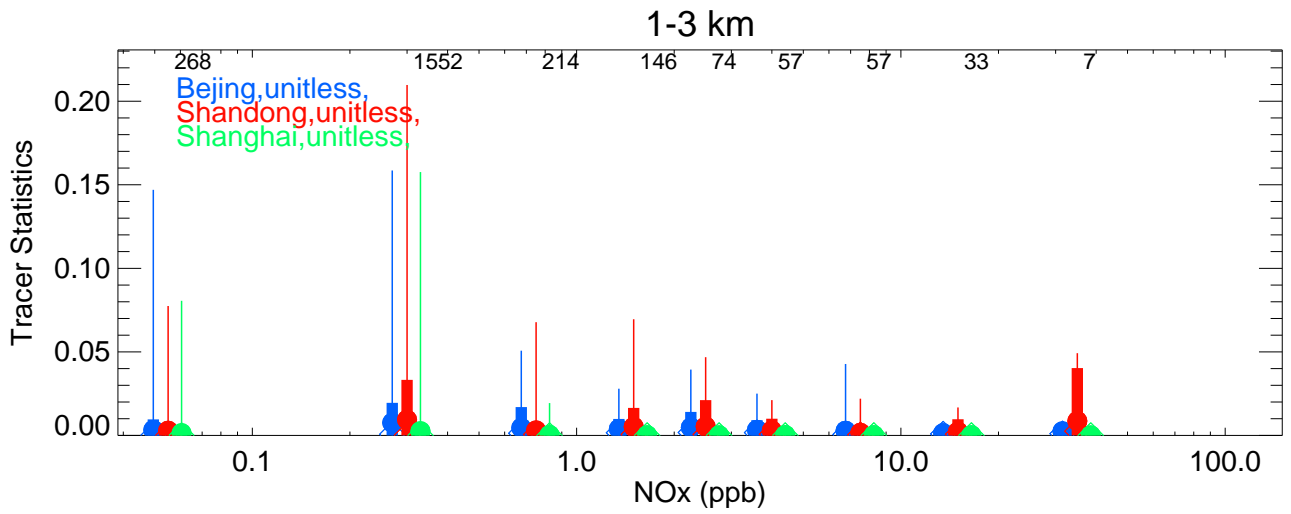

AreaMobile, unitless, > 95th Perc.  
(1.267E+00)

Point, unitless, > 95th Perc.  
(8.569E-01)

China > 95th Perc.  
(7.485E-02)

Beijing, unitless, > 95th Perc.  
(2.464E-02)

Shandong, unitless, > 95th Perc.  
(3.554E-02)

Shanghai, unitless, > 95th Perc.  
(1.176E-02)

AreaMobileAge, hours, < 5th Perc.  
(2.161E+00)

ChinaAge, hours, < 5th Perc.  
(2.540E+01)