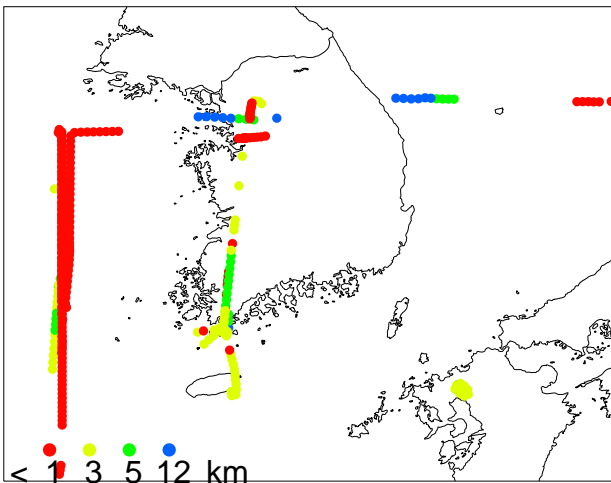

AreaMobile, unitless, > 95th Perc.  
(1.267E+00)

Point, unitless, > 95th Perc.  
(8.569E-01)

China > 95th Perc.  
(7.485E-02)

Beijing, unitless, > 95th Perc.  
(2.464E-02)

Shandong, unitless, > 95th Perc.  
(3.554E-02)

Shanghai, unitless, > 95th Perc.  
(1.176E-02)

AreaMobileAge, hours, < 5th Perc.  
(2.161E+00)

ChinaAge, hours, < 5th Perc.  
(2.540E+01)