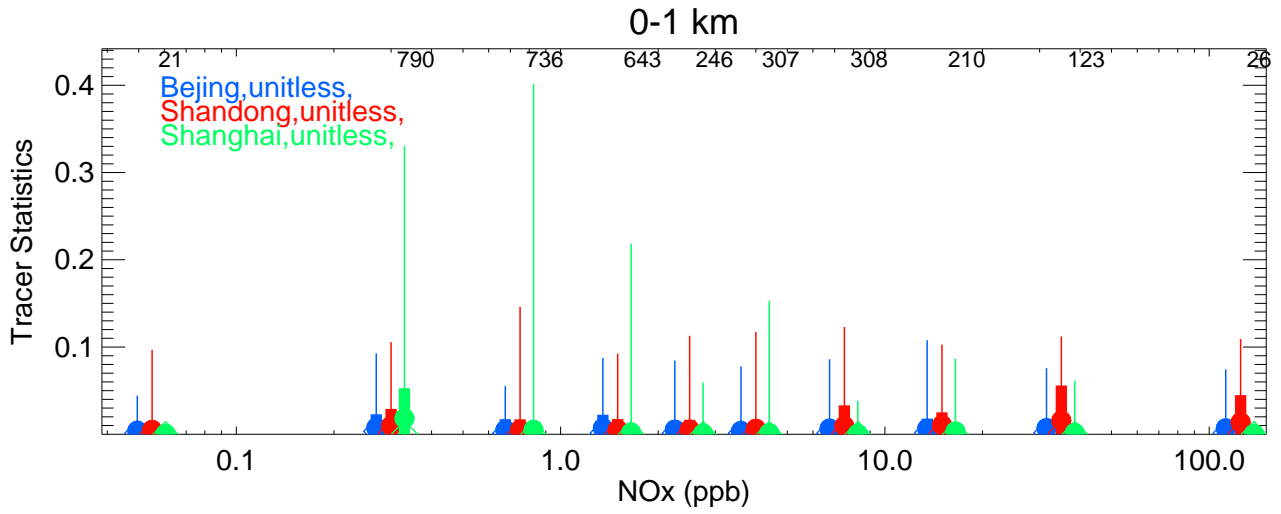

AreaMobile, unitless, > 95th Perc.  
(1.267E+00)

Point, unitless, > 95th Perc.  
(8.569E-01)

China > 95th Perc.  
(7.485E-02)

Beijing, unitless, > 95th Perc.  
(2.464E-02)

Shandong, unitless, > 95th Perc.  
(3.554E-02)

Shanghai, unitless, > 95th Perc.  
(1.176E-02)

AreaMobileAge, hours, < 5th Perc.  
(2.161E+00)

ChinaAge, hours, < 5th Perc.  
(2.540E+01)