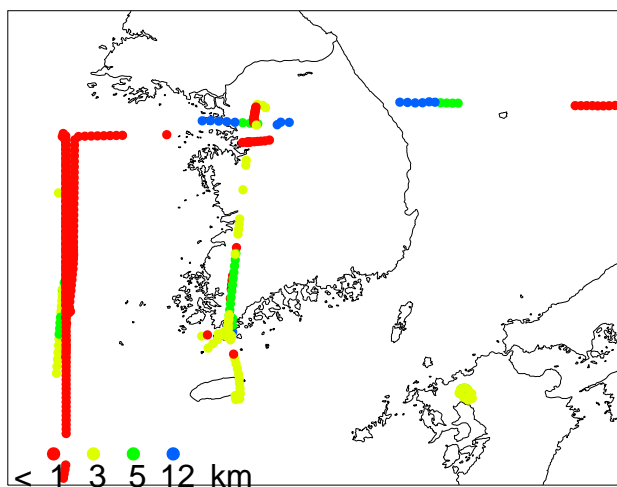

AreaMobile, unitless, > 95th Perc.  
(1.205E+00)

Point, unitless, > 95th Perc.  
(8.317E-01)

China > 95th Perc.  
(7.025E-02)

Beijing, unitless, > 95th Perc.  
(2.383E-02)

Shandong, unitless, > 95th Perc.  
(3.492E-02)

Shanghai, unitless, > 95th Perc.  
(1.005E-02)

AreaMobileAge, hours, < 5th Perc.  
(1.907E+00)

ChinaAge, hours, < 5th Perc.  
(2.501E+01)