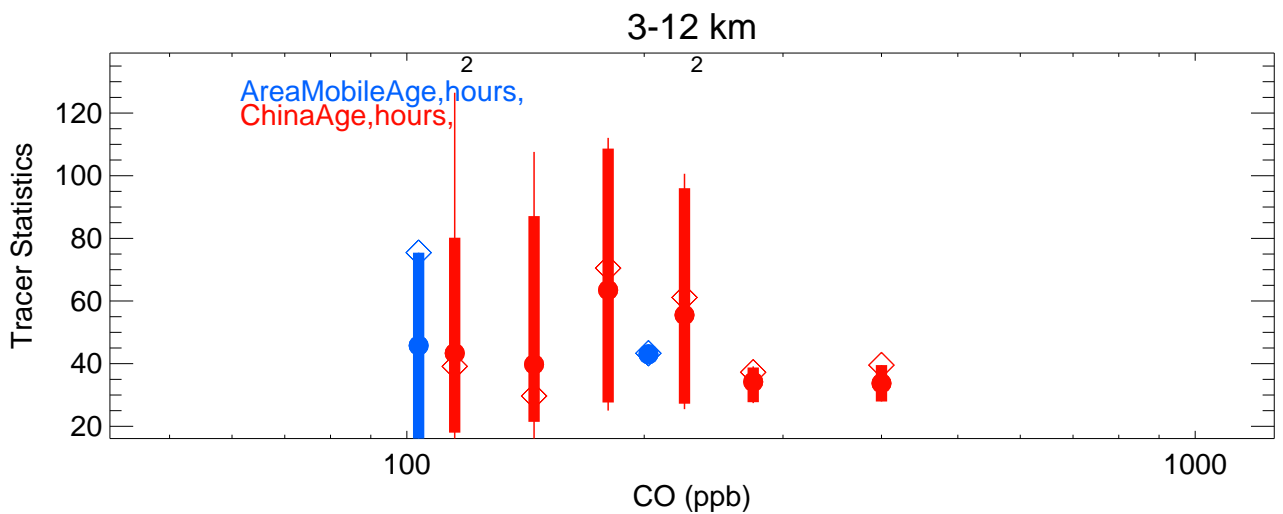

AreaMobile, unitless, > 95th Perc.  
(1.205E+00)

Point, unitless, > 95th Perc.  
(8.317E-01)

China > 95th Perc.  
(7.025E-02)

Beijing, unitless, > 95th Perc.  
(2.383E-02)

Shandong, unitless, > 95th Perc.  
(3.492E-02)

Shanghai, unitless, > 95th Perc.  
(1.005E-02)

AreaMobileAge, hours, < 5th Perc.  
(1.907E+00)

ChinaAge, hours, < 5th Perc.  
(2.501E+01)