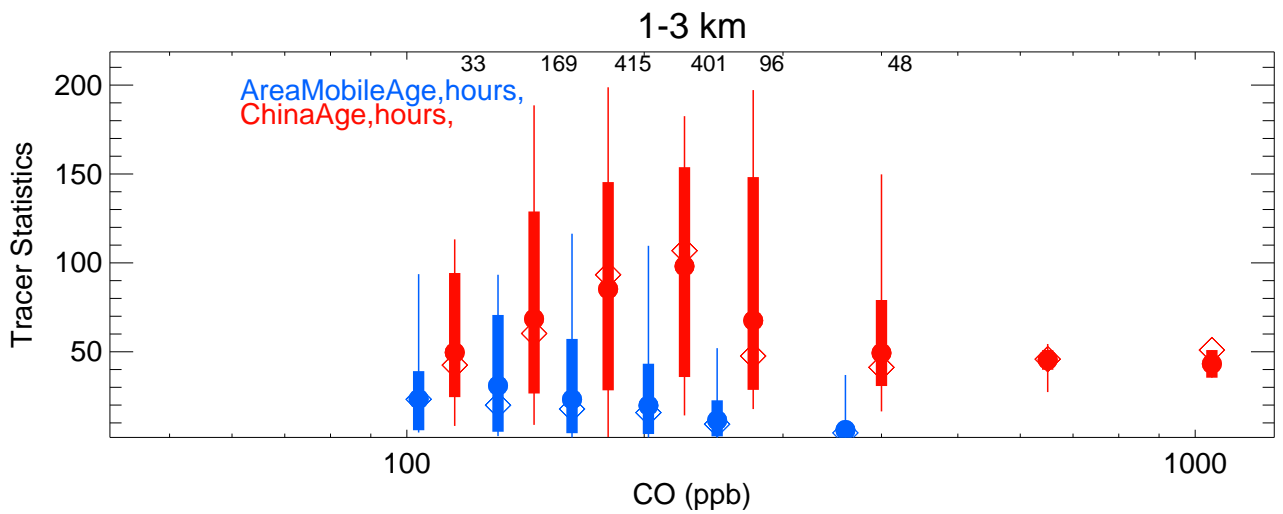

AreaMobile, unitless, > 95th Perc.  
(1.205E+00)

Point, unitless, > 95th Perc.  
(8.317E-01)

China > 95th Perc.  
(7.025E-02)

Beijing, unitless, > 95th Perc.  
(2.383E-02)

Shandong, unitless, > 95th Perc.  
(3.492E-02)

Shanghai, unitless, > 95th Perc.  
(1.005E-02)

AreaMobileAge, hours, < 5th Perc.  
(1.907E+00)

ChinaAge, hours, < 5th Perc.  
(2.501E+01)