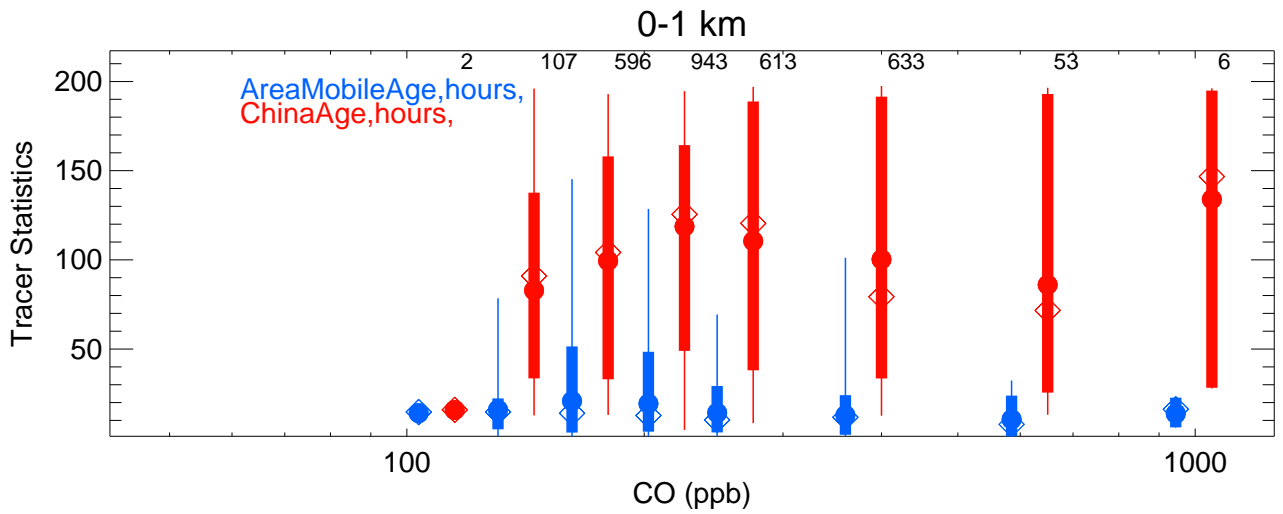

AreaMobile, unitless, > 95th Perc.  
(1.205E+00)

Point, unitless, > 95th Perc.  
(8.317E-01)

China > 95th Perc.  
(7.025E-02)

Beijing, unitless, > 95th Perc.  
(2.383E-02)

Shandong, unitless, > 95th Perc.  
(3.492E-02)

Shanghai, unitless, > 95th Perc.  
(1.005E-02)

AreaMobileAge, hours, < 5th Perc.  
(1.907E+00)

ChinaAge, hours, < 5th Perc.  
(2.501E+01)