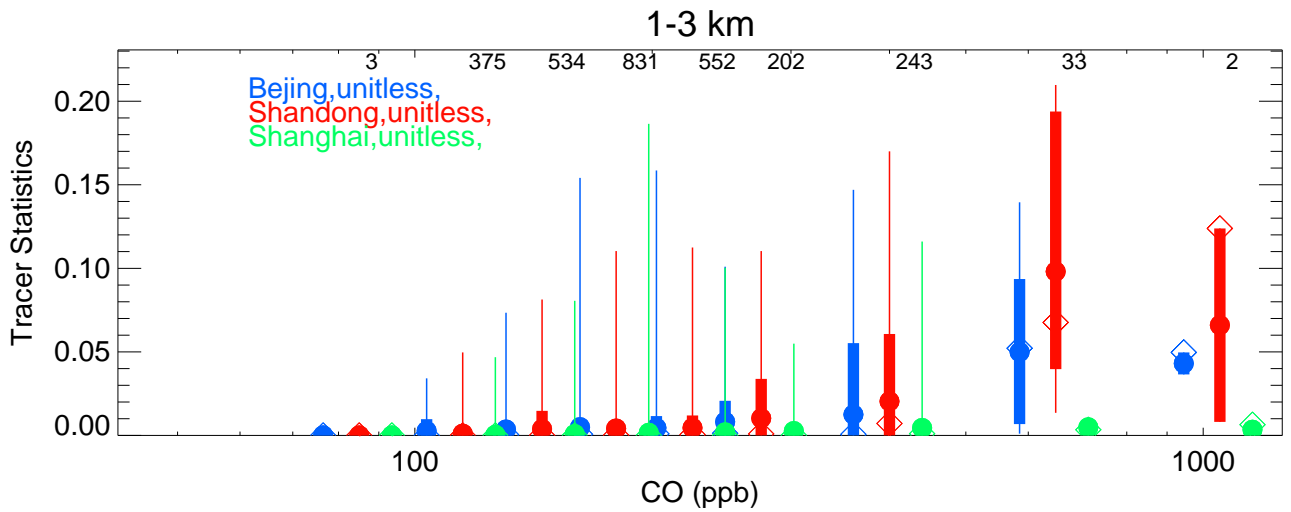

AreaMobile, unitless, > 95th Perc.  
(1.205E+00)

Point, unitless, > 95th Perc.  
(8.317E-01)

China > 95th Perc.  
(7.025E-02)

Beijing, unitless, > 95th Perc.  
(2.383E-02)

Shandong, unitless, > 95th Perc.  
(3.492E-02)

Shanghai, unitless, > 95th Perc.  
(1.005E-02)

AreaMobileAge, hours, < 5th Perc.  
(1.907E+00)

ChinaAge, hours, < 5th Perc.  
(2.501E+01)