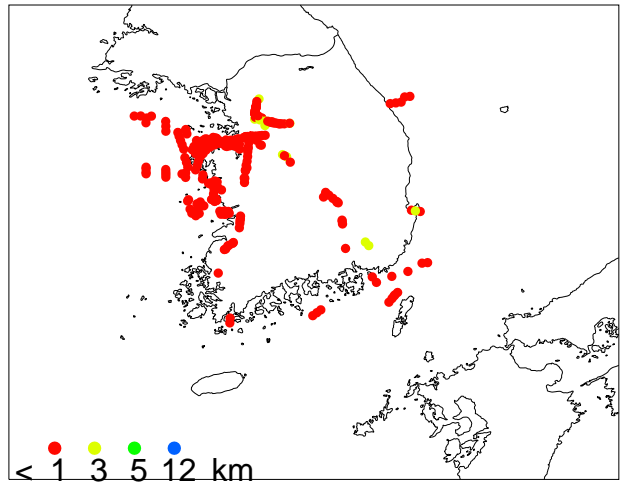

AreaMobile, unitless, > 95th Perc.  
(1.205E+00)

Point, unitless, > 95th Perc.  
(8.317E-01)

China > 95th Perc.  
(7.025E-02)

Beijing, unitless, > 95th Perc.  
(2.383E-02)

Shandong, unitless, > 95th Perc.  
(3.492E-02)

Shanghai, unitless, > 95th Perc.  
(1.005E-02)

AreaMobileAge, hours, < 5th Perc.  
(1.907E+00)

ChinaAge, hours, < 5th Perc.  
(2.501E+01)