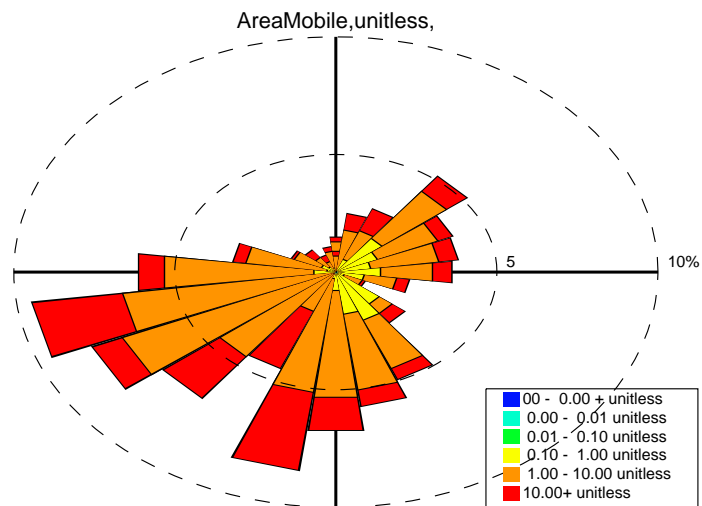

TaehwaResearchForest

TaehwaResearchForest

TaehwaResearchForest

TaehwaResearchForest

TaehwaResearchForest Wind Speed

AreaMobile,unitless,

Point,unitless,

China

AreaMobileAge,hours,

ChinaAge,hours,

GosanJejulsland Wind Speed

AreaMobile,unitless,

Point,unitless,

China

AreaMobileAge,hours,

ChinaAge,hours,

BaengnyeongIsland Wind Speed

AreaMobile,unitless,

Point,unitless,

China

AreaMobileAge,hours,

ChinaAge,hours,

GISTGwangju Wind Speed

AreaMobile,unitless,