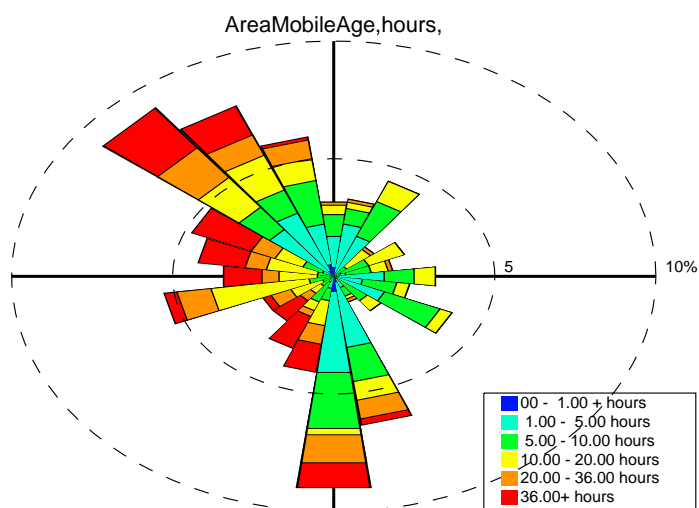

BaengnyeongIsland Wind Speed

AreaMobile,unitless,

Point,unitless,

China

AreaMobileAge,hours,

ChinaAge,hours,

GISTGwangju Wind Speed

AreaMobile,unitless,

Point,unitless,

China

AreaMobileAge,hours,

ChinaAge,hours,

PusanUniversityBusan Wind Speed

AreaMobile,unitless,

Point,unitless,

China

AreaMobileAge,hours,

ChinaAge,hours,

GangneungWonjuUniversity Wind Speed

AreaMobile,unitless,

Point,unitless,

China

AreaMobileAge,hours,

ChinaAge,hours,