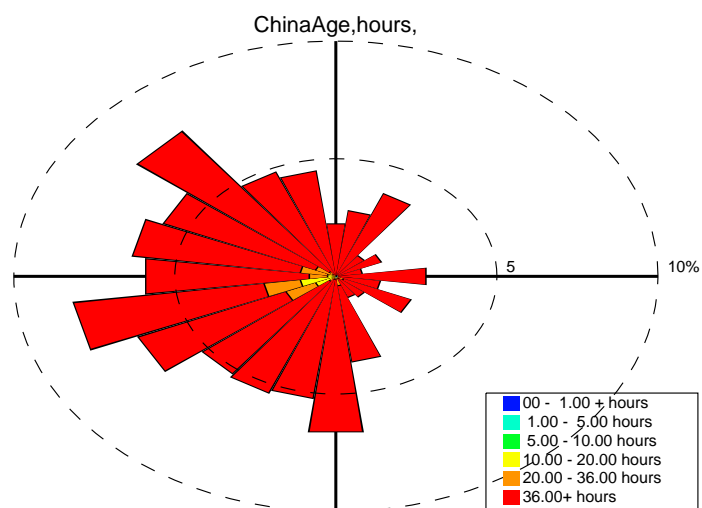

BaengnyeongIsland Wind Speed

AreaMobile,unitless,

Point,unitless,

China

AreaMobileAge,hours,

ChinaAge,hours,

GISTGwangju Wind Speed

AreaMobile,unitless,

Point,unitless,

China

AreaMobileAge,hours,

ChinaAge,hours,

PusanUniversityBusan Wind Speed

AreaMobile,unitless,

Point,unitless,

China

AreaMobileAge,hours,

ChinaAge,hours,

GangneungWonjuUniversity Wind Speed

AreaMobile,unitless,

Point,unitless,

China

AreaMobileAge,hours,

ChinaAge,hours,