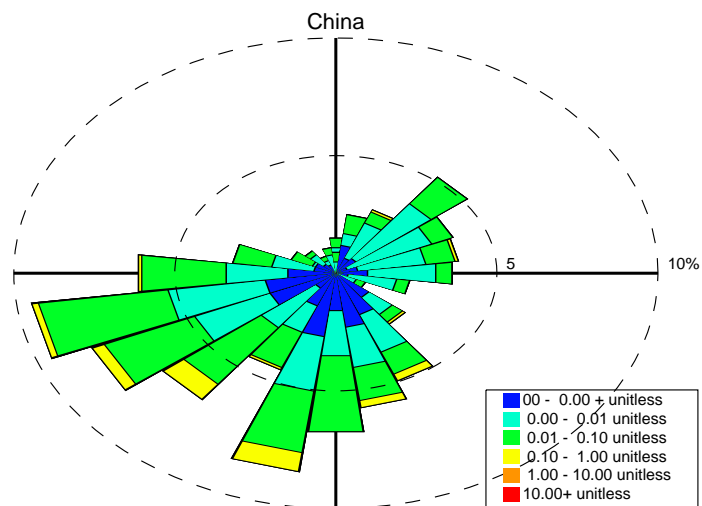

TaehwaResearchForest

TaehwaResearchForest

TaehwaResearchForest

TaehwaResearchForest

TaehwaResearchForest Wind Speed

AreaMobile,unitless,

Point,unitless,

China

AreaMobileAge,hours,

ChinaAge,hours,

GosanJejulsland Wind Speed

AreaMobile,unitless,

Point,unitless,

China

AreaMobileAge,hours,

ChinaAge,hours,

BaengnyeongIsland Wind Speed

AreaMobile,unitless,

Point,unitless,

China

AreaMobileAge,hours,

ChinaAge,hours,

GISTGwangju Wind Speed

AreaMobile,unitless,