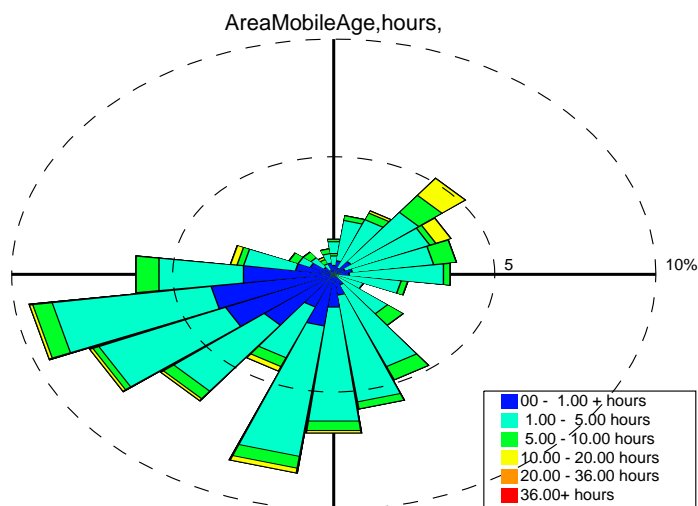

TaehwaResearchForest

TaehwaResearchForest

TaehwaResearchForest

TaehwaResearchForest

TaehwaResearchForest Wind Speed

AreaMobile,unitless,

Point,unitless,

China

AreaMobileAge,hours,

ChinaAge,hours,

GosanJejulsland Wind Speed

AreaMobile,unitless,

Point,unitless,

China

AreaMobileAge,hours,

ChinaAge,hours,

BaengnyeongIsland Wind Speed

AreaMobile,unitless,

Point,unitless,

China

AreaMobileAge,hours,

ChinaAge,hours,

GISTGwangju Wind Speed

AreaMobile,unitless,