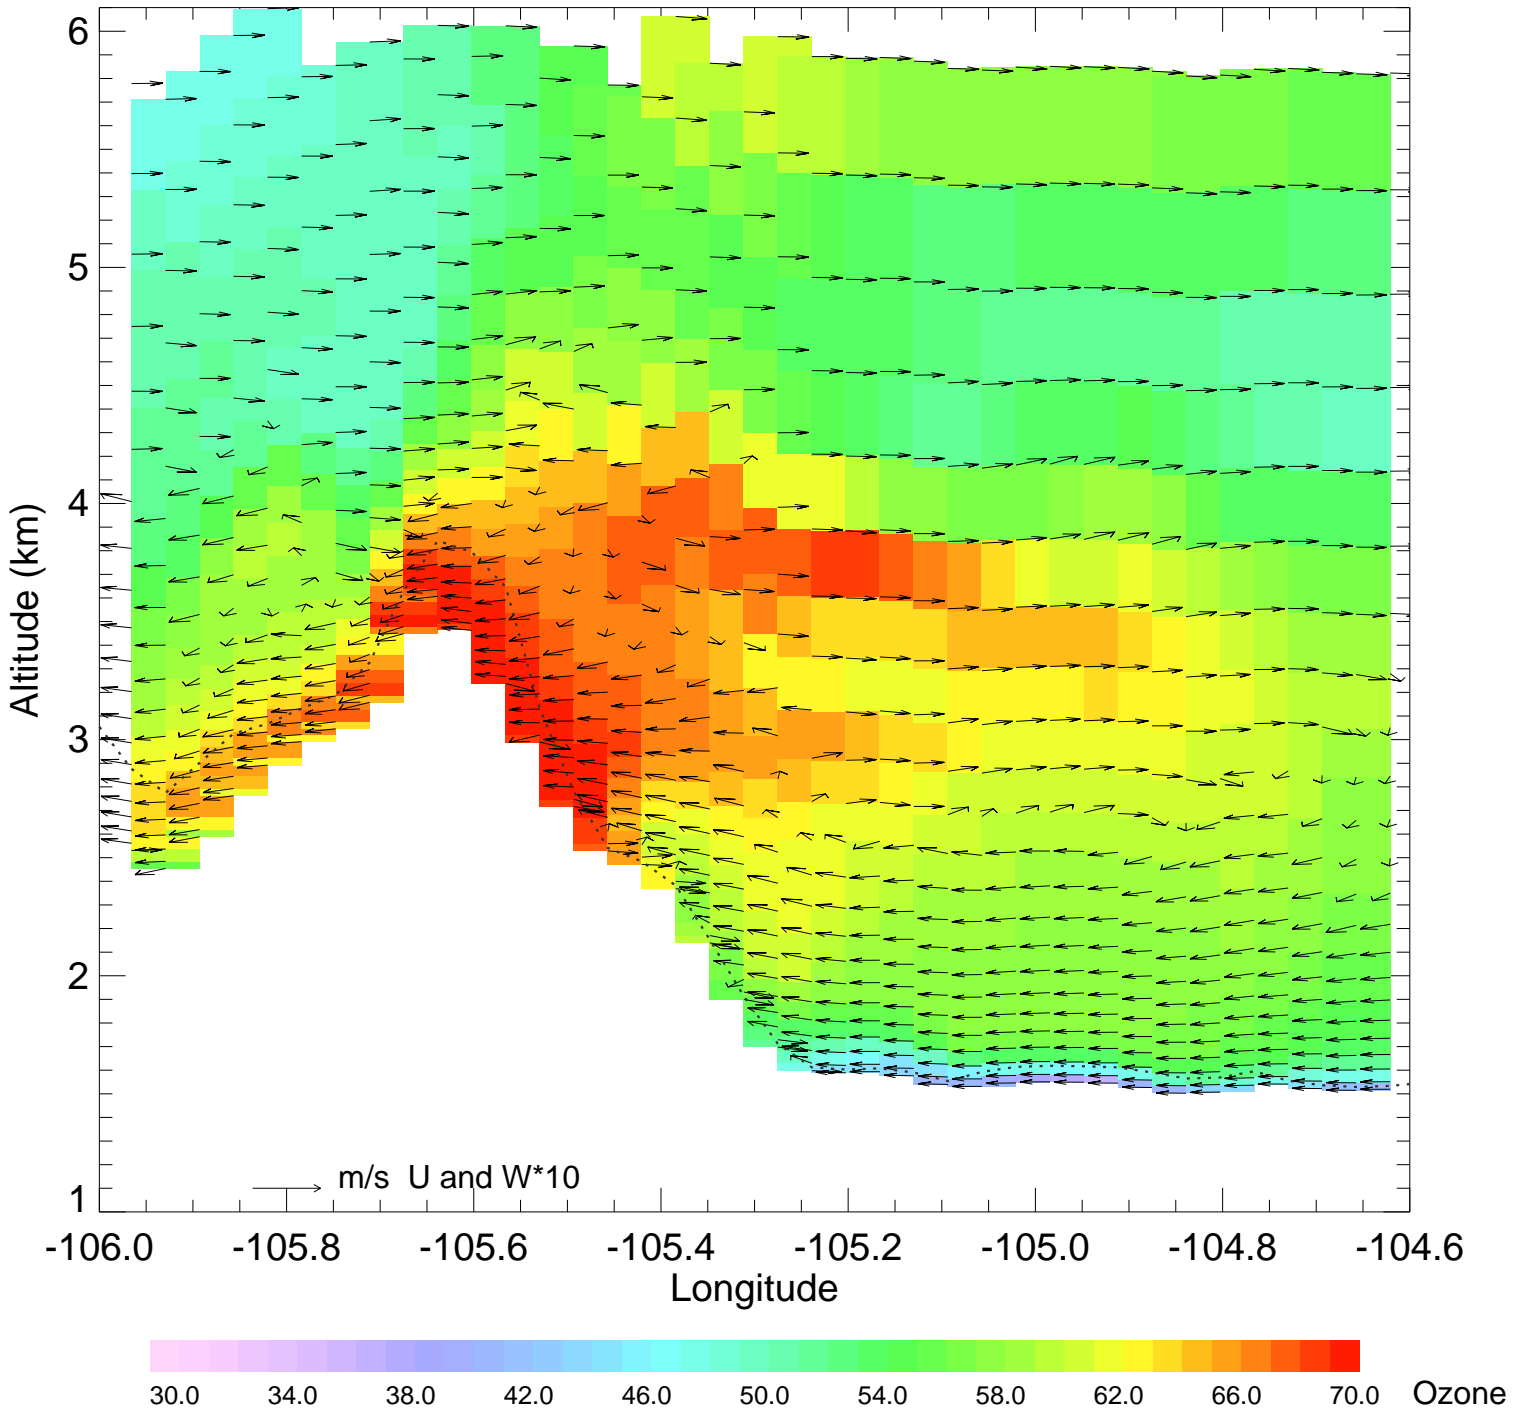

Ozone @ 39.99N 2014-08-12_00:00:00

Ozone @ 39.99N 2014-08-12_01:00:00

Ozone @ 39.99N 2014-08-12_02:00:00

Ozone @ 39.99N 2014-08-12_03:00:00

Ozone @ 39.99N 2014-08-12_04:00:00

Ozone @ 39.99N 2014-08-12_05:00:00