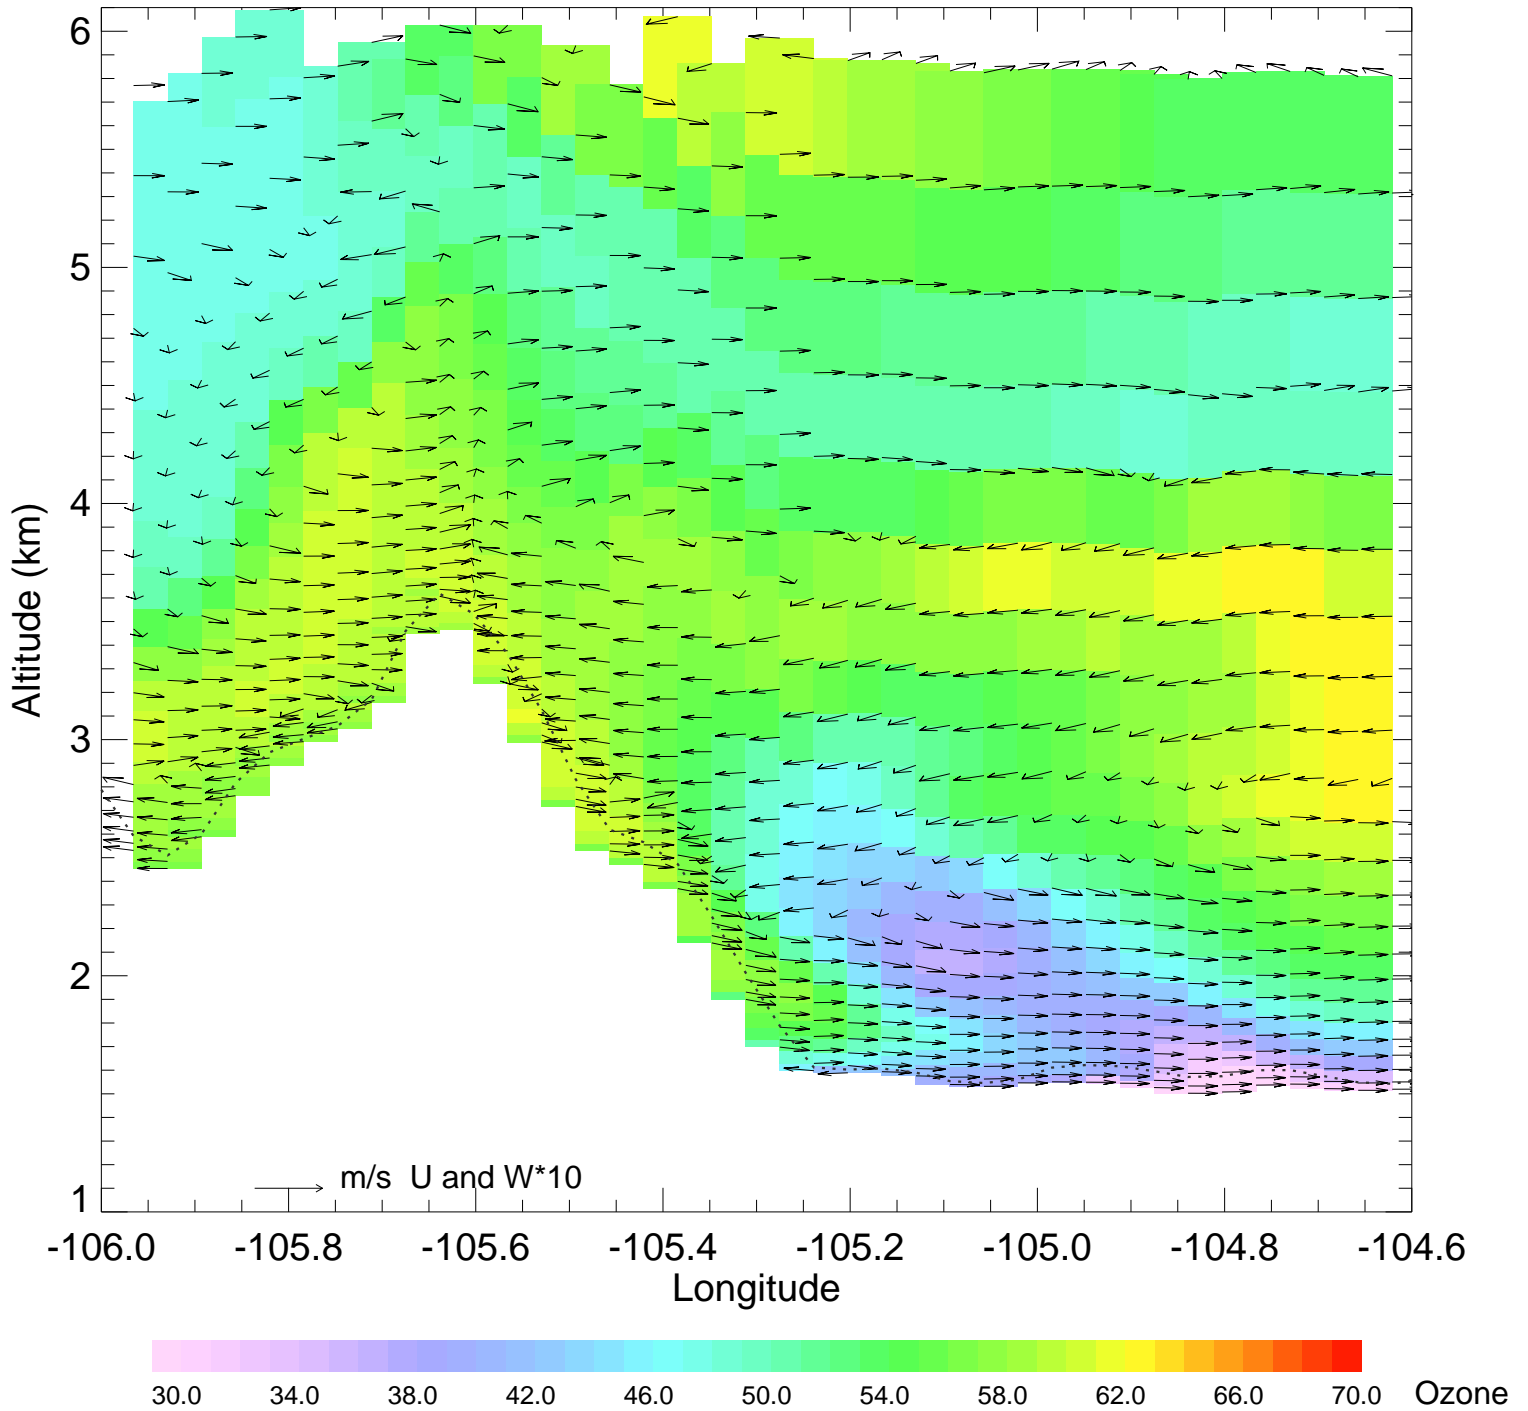

Ozone @ 39.99N 2014-08-12_07:00:00