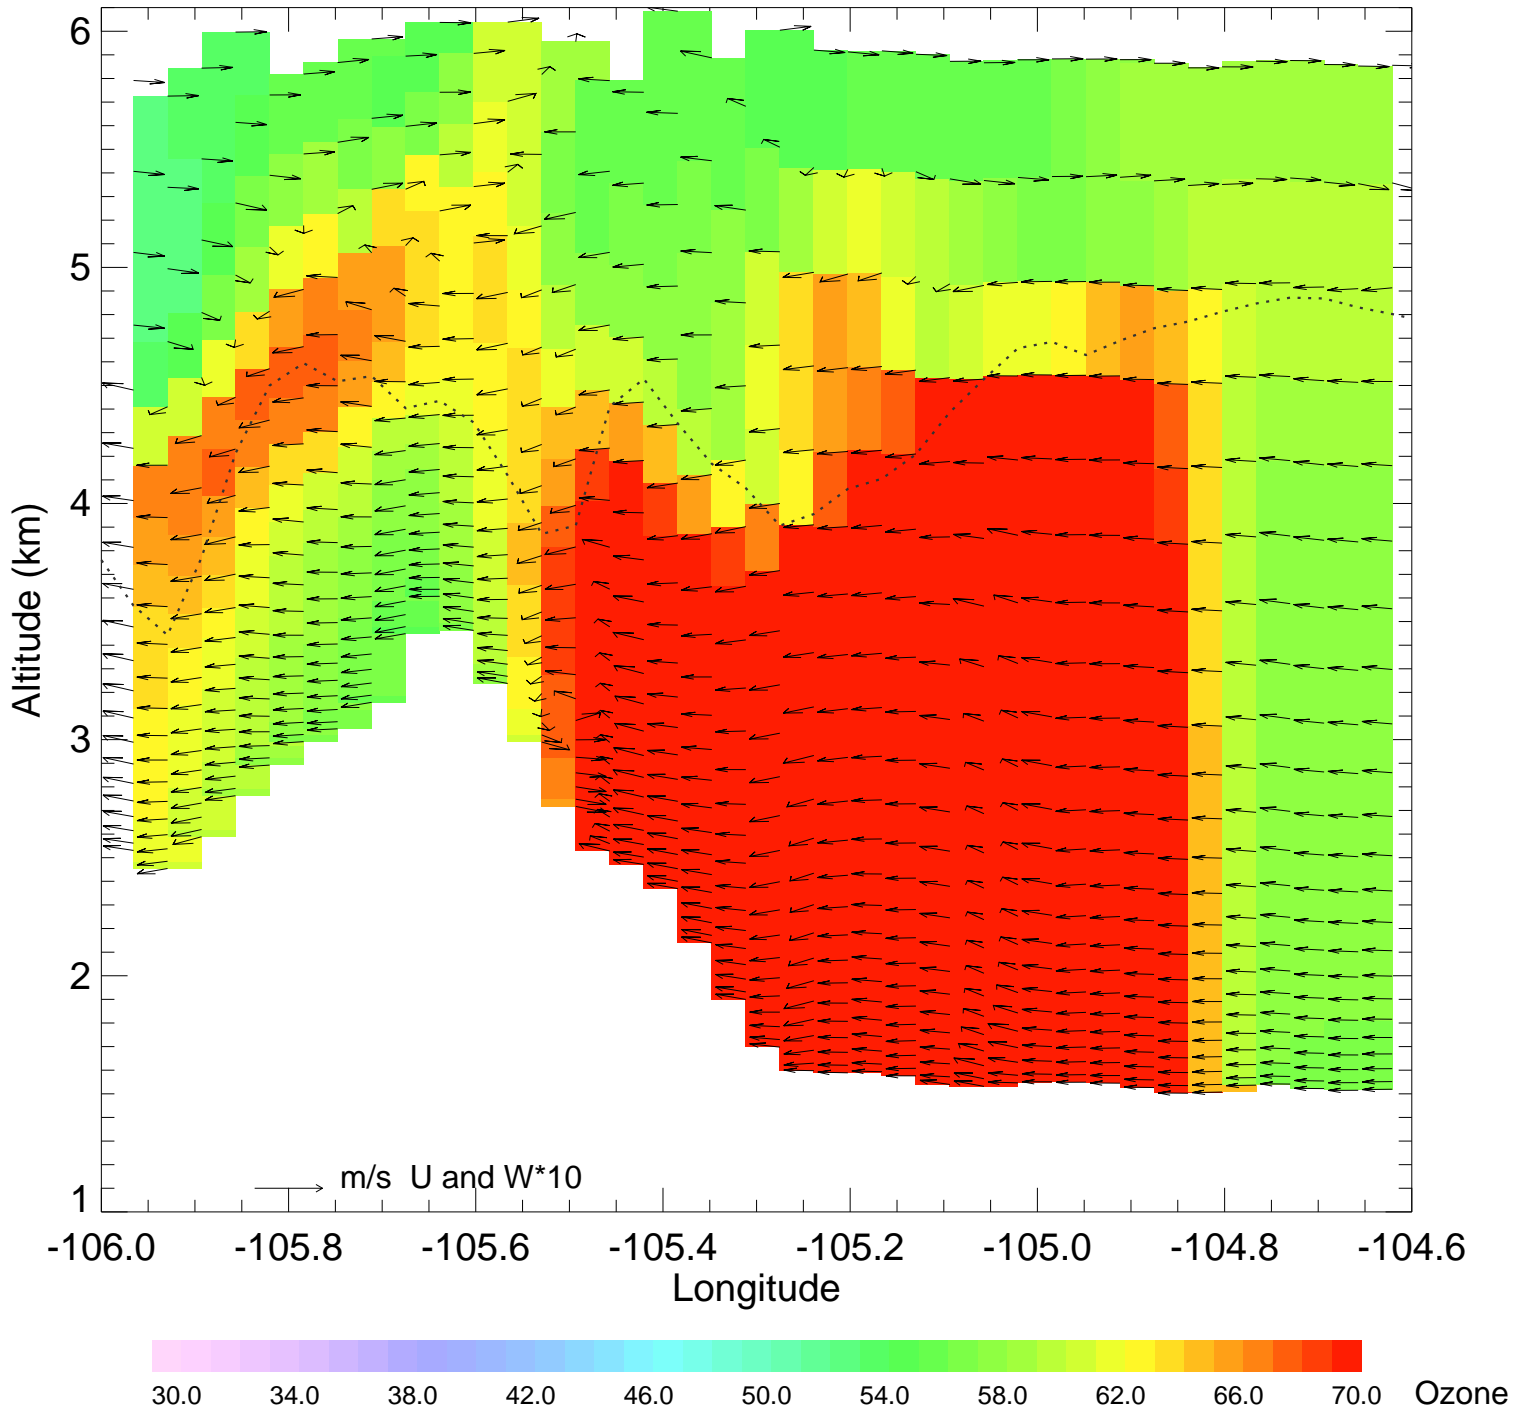

Ozone @ 39.99N 2014-08-13_18:00:00

Ozone @ 39.99N 2014-08-13_19:00:00

Ozone @ 39.99N 2014-08-13_20:00:00

Ozone @ 39.99N 2014-08-13_21:00:00

Ozone @ 39.99N 2014-08-13_22:00:00

Ozone @ 39.99N 2014-08-13_23:00:00

Ozone @ 39.99N 2014-08-14_00:00:00

Ozone @ 39.99N 2014-08-14_01:00:00

Ozone @ 39.99N 2014-08-14_02:00:00

Ozone @ 39.99N 2014-08-14_03:00:00

Ozone @ 39.99N 2014-08-14_04:00:00

Ozone @ 39.99N 2014-08-14_05:00:00