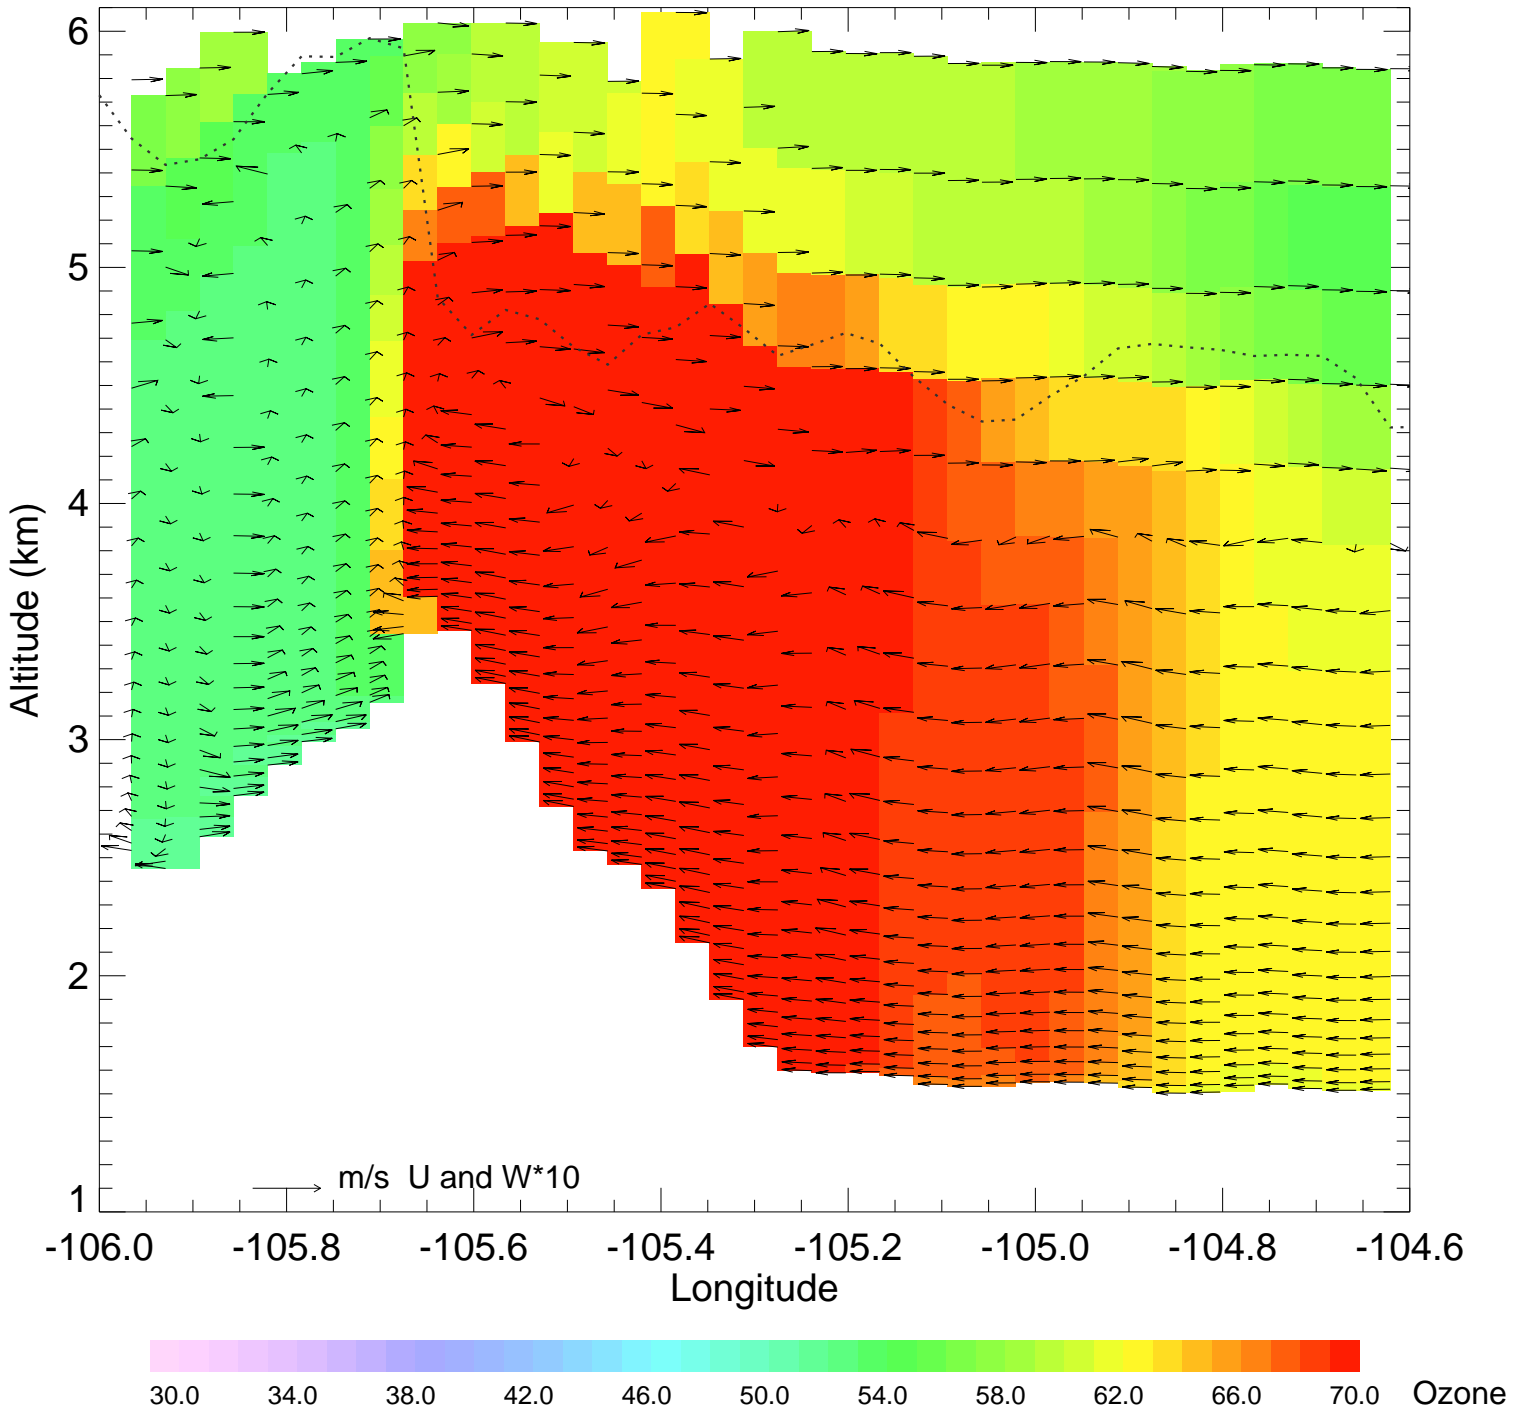

Ozone @ 39.99N 2014-08-12_18:00:00

Ozone @ 39.99N 2014-08-12_19:00:00

Ozone @ 39.99N 2014-08-12_20:00:00

Ozone @ 39.99N 2014-08-12_21:00:00

Ozone @ 39.99N 2014-08-12_22:00:00

Ozone @ 39.99N 2014-08-12_23:00:00