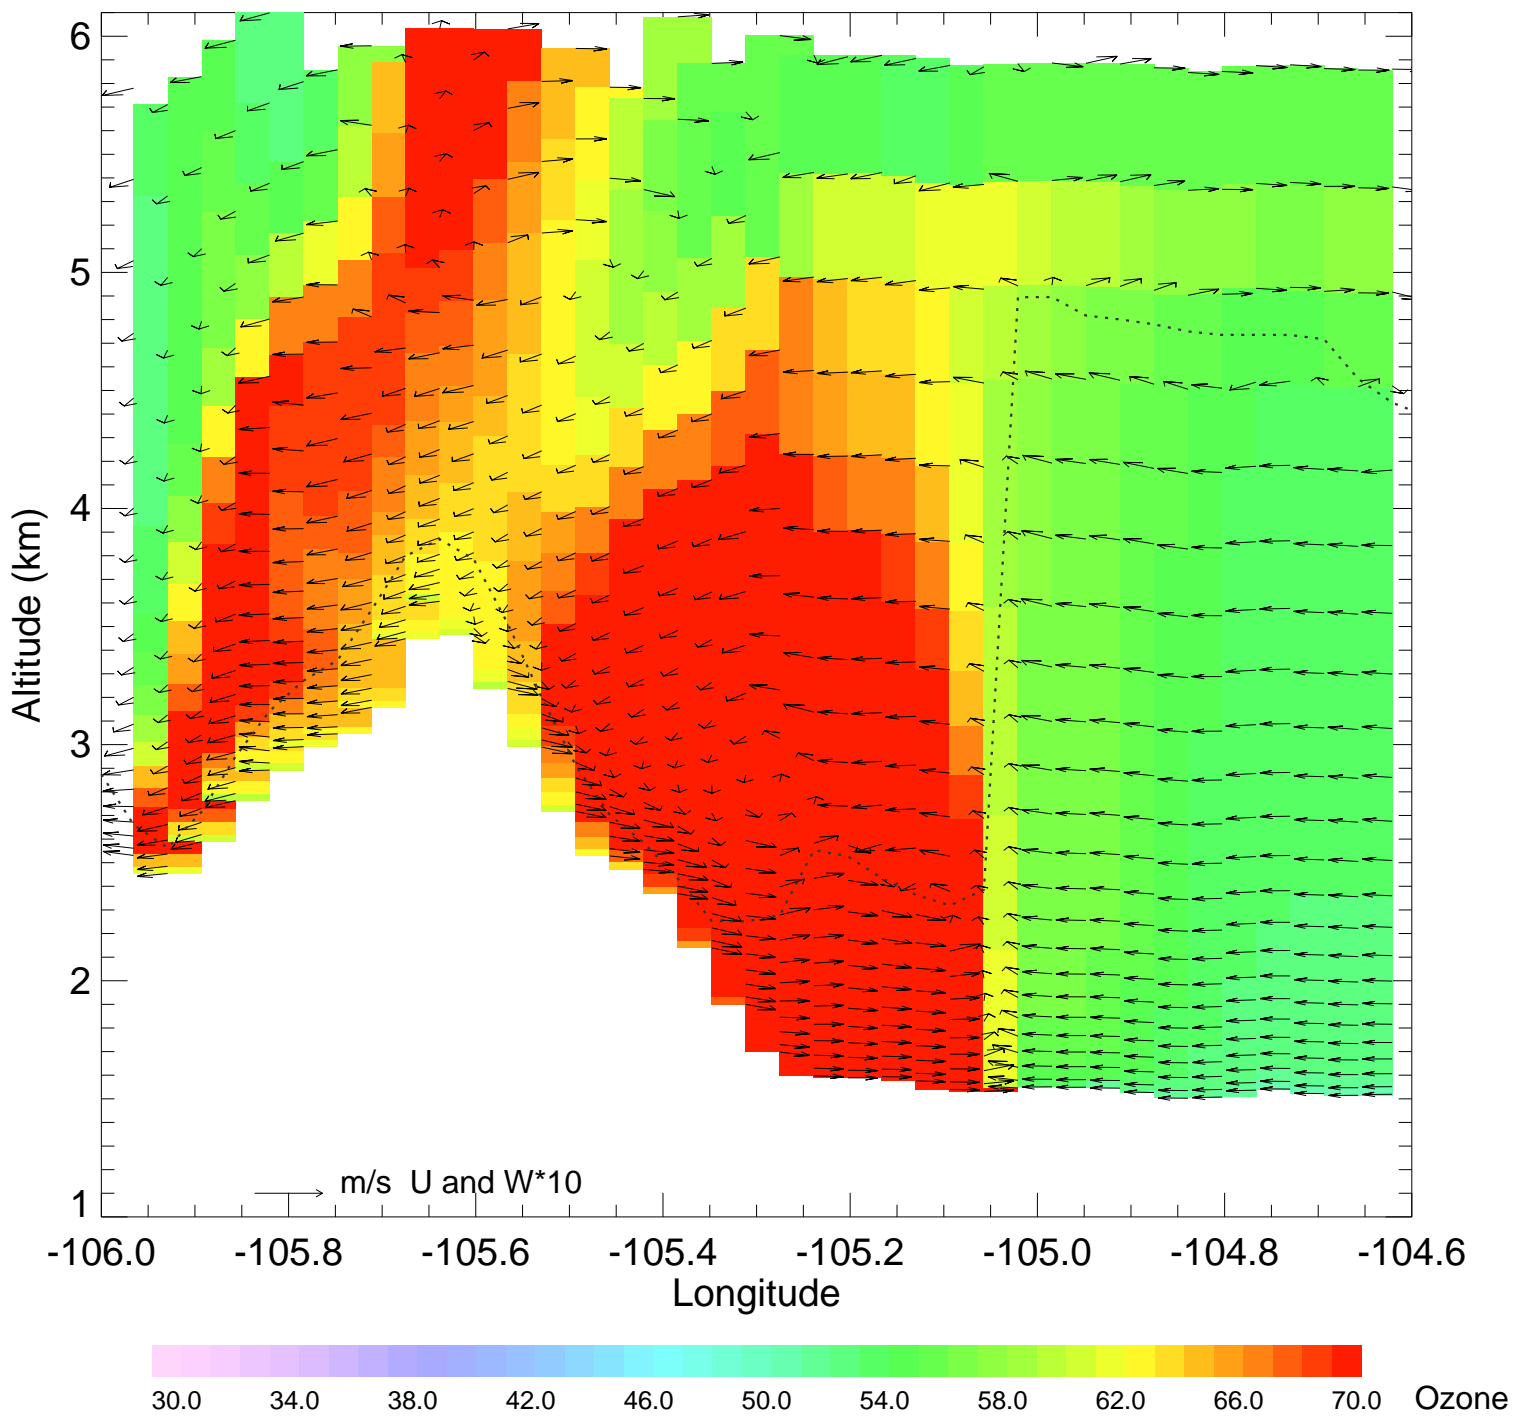

Ozone @ 39.99N 2014-08-13_18:00:00

Ozone @ 39.99N 2014-08-13_19:00:00

Ozone @ 39.99N 2014-08-13_20:00:00

Ozone @ 39.99N 2014-08-13_21:00:00

Ozone @ 39.99N 2014-08-13_22:00:00

Ozone @ 39.99N 2014-08-13_23:00:00

Ozone @ 39.99N 2014-08-14_00:00:00

Ozone @ 39.99N 2014-08-14_01:00:00

Ozone @ 39.99N 2014-08-14_02:00:00

Ozone @ 39.99N 2014-08-14_03:00:00

Ozone @ 39.99N 2014-08-14_04:00:00

Ozone @ 39.99N 2014-08-14_05:00:00