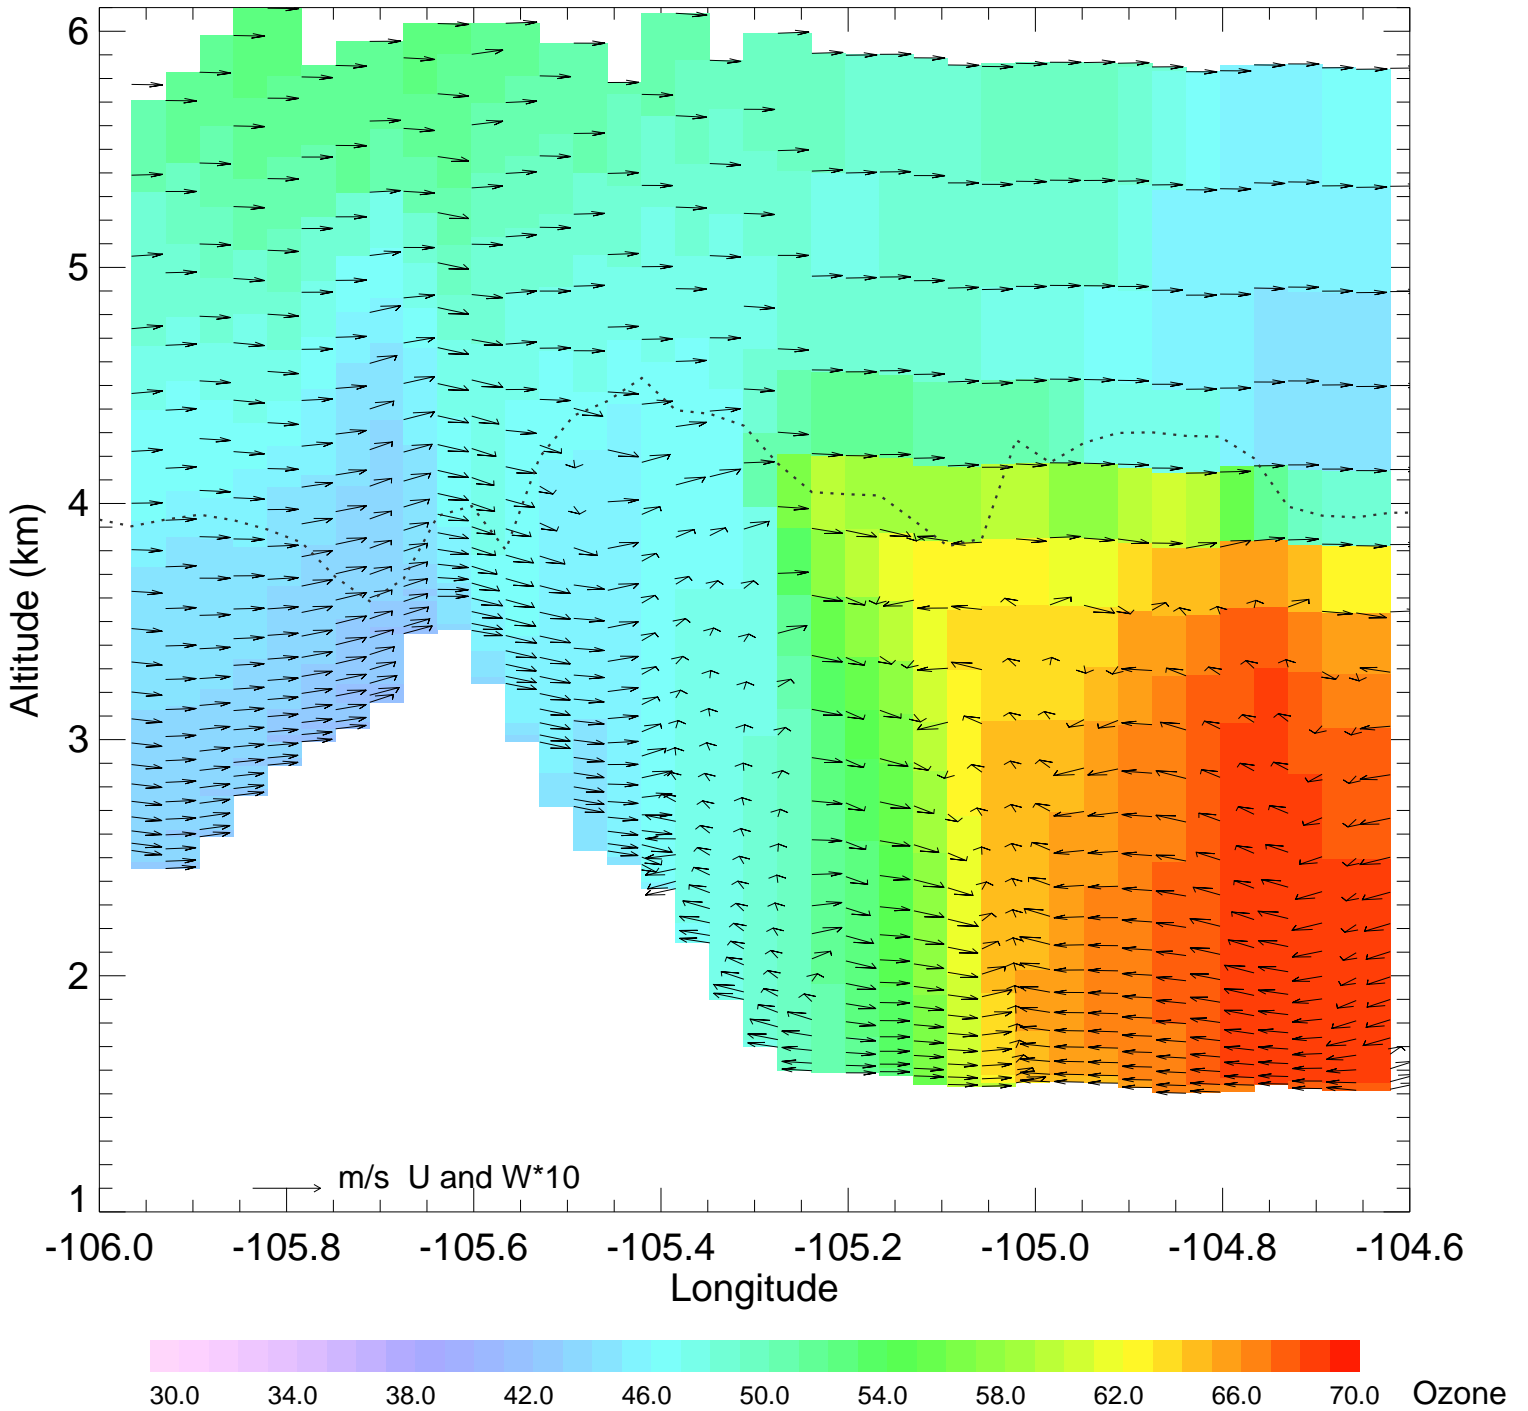

Ozone @ 39.99N 2014-08-14_12:00:00

Ozone @ 39.99N 2014-08-14_13:00:00

Ozone @ 39.99N 2014-08-14_14:00:00

Ozone @ 39.99N 2014-08-14_15:00:00

Ozone @ 39.99N 2014-08-14_16:00:00

Ozone @ 39.99N 2014-08-14_17:00:00

Ozone @ 39.99N 2014-08-14_18:00:00

Ozone @ 39.99N 2014-08-14_19:00:00

Ozone @ 39.99N 2014-08-14_20:00:00

Ozone @ 39.99N 2014-08-14_21:00:00

Ozone @ 39.99N 2014-08-14_22:00:00

Ozone @ 39.99N 2014-08-14_23:00:00