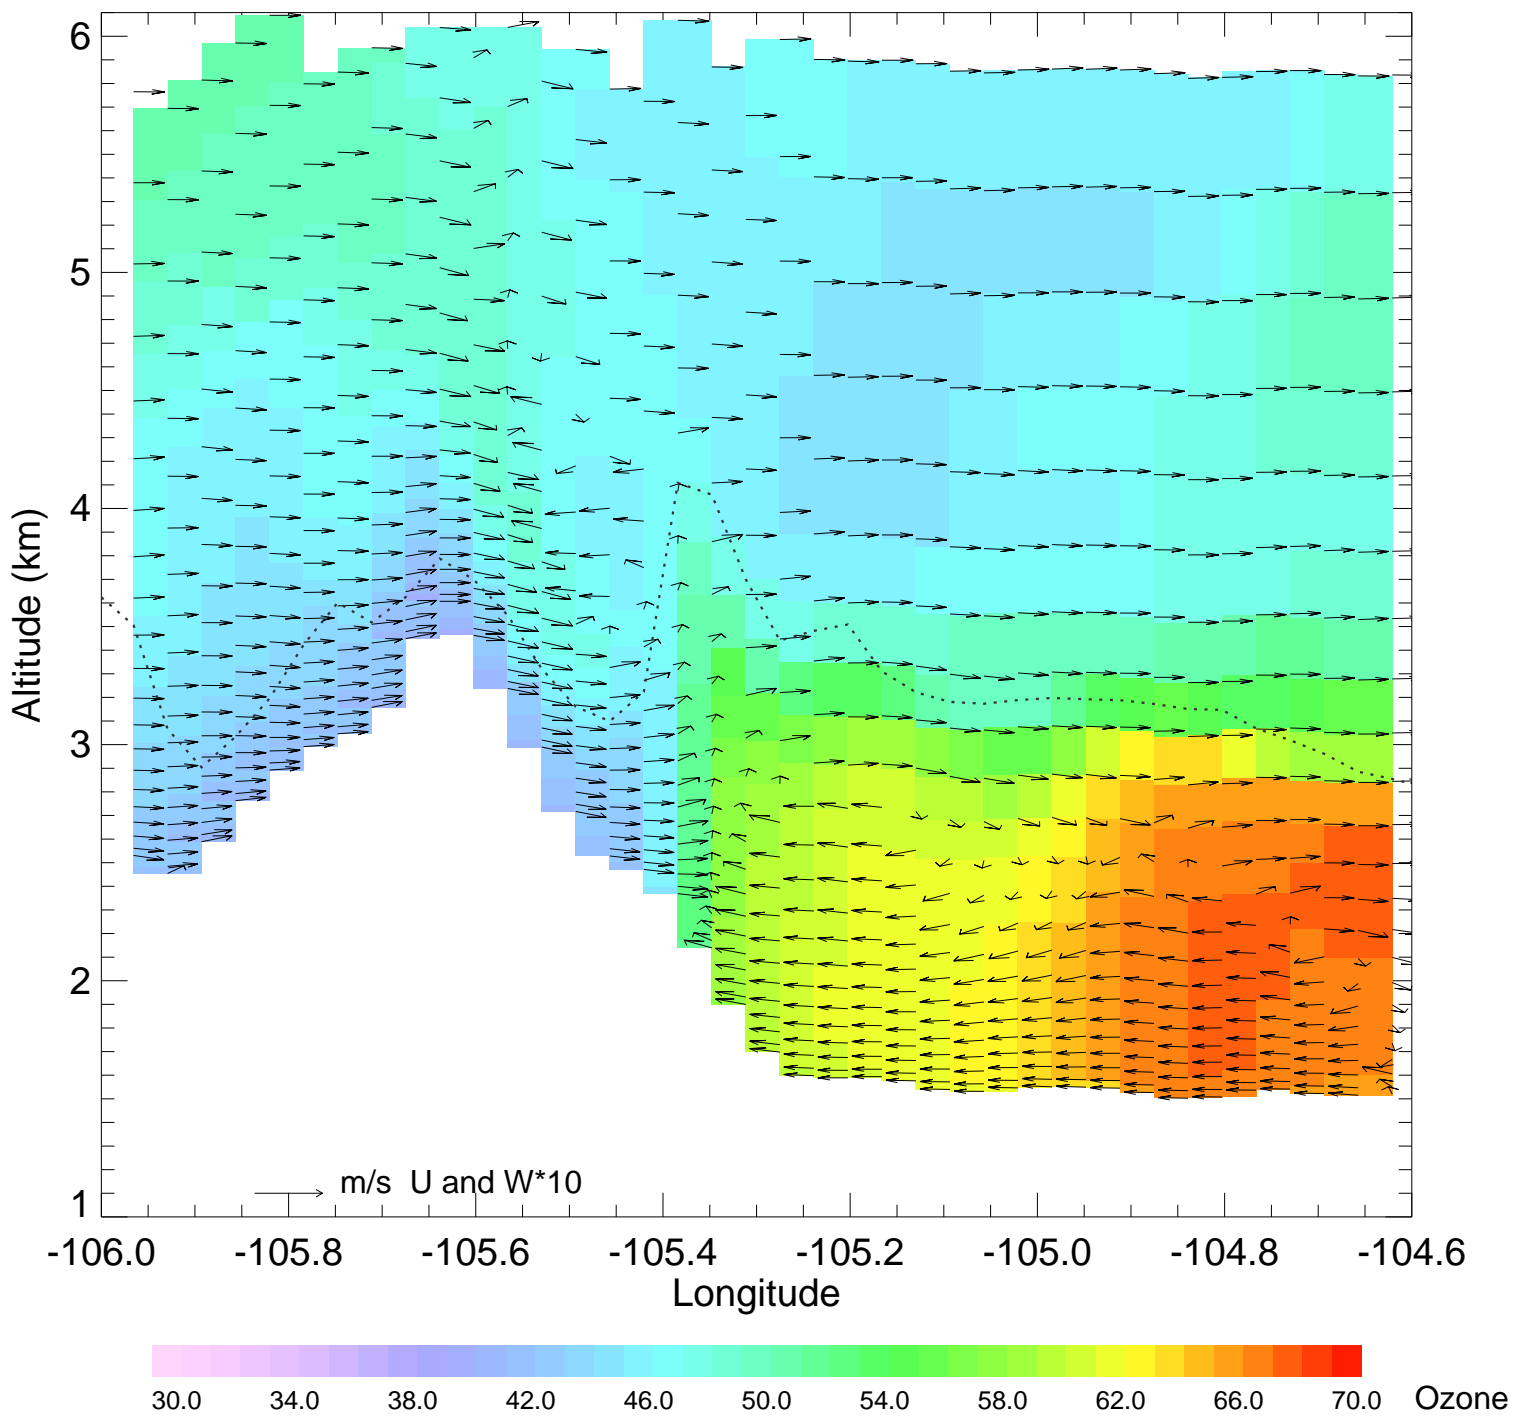

Ozone @ 39.99N 2014-08-14_12:00:00

Ozone @ 39.99N 2014-08-14_13:00:00

Ozone @ 39.99N 2014-08-14_14:00:00

Ozone @ 39.99N 2014-08-14_15:00:00

Ozone @ 39.99N 2014-08-14_16:00:00

Ozone @ 39.99N 2014-08-14_17:00:00

Ozone @ 39.99N 2014-08-14_18:00:00

Ozone @ 39.99N 2014-08-14_19:00:00

Ozone @ 39.99N 2014-08-14_20:00:00

Ozone @ 39.99N 2014-08-14_21:00:00

Ozone @ 39.99N 2014-08-14_22:00:00

Ozone @ 39.99N 2014-08-14_23:00:00