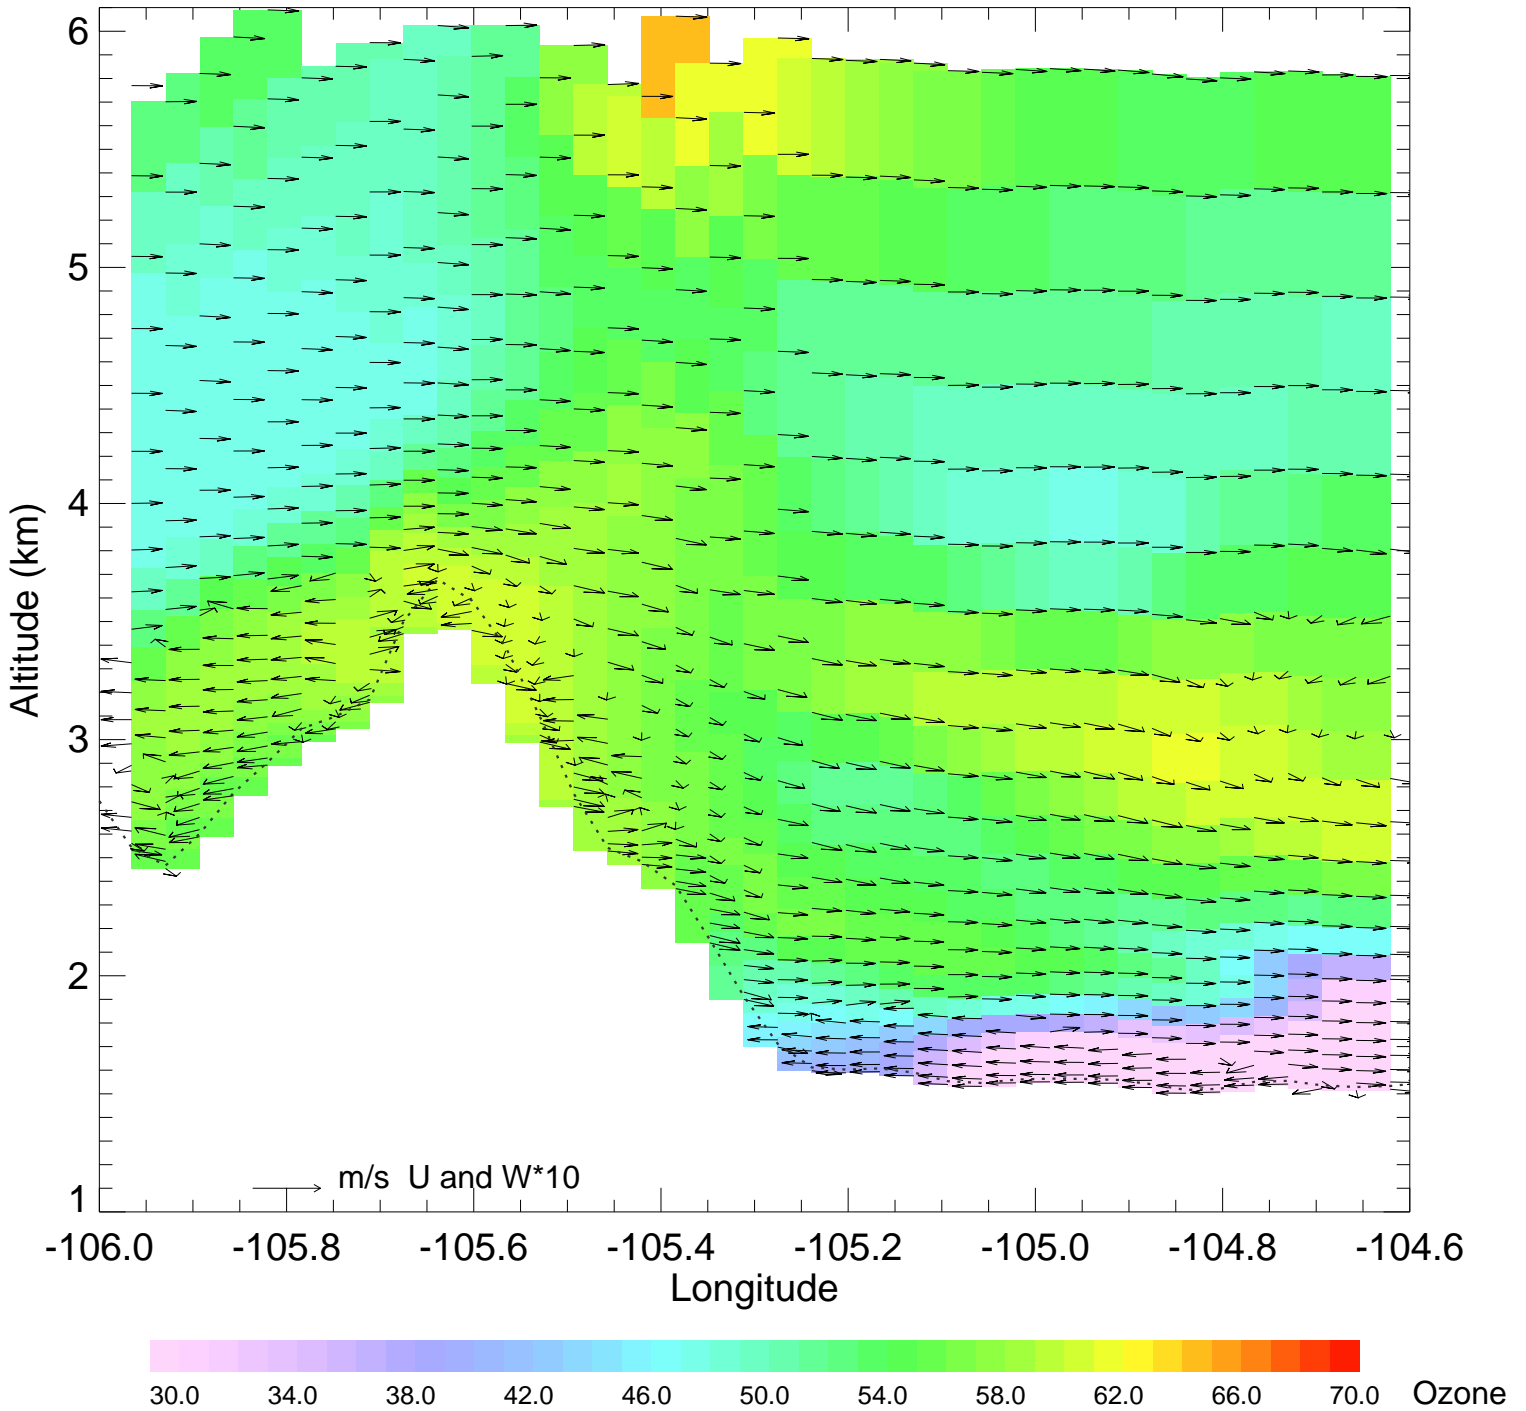

Ozone @ 39.99N 2014-08-12_06:00:00

Ozone @ 39.99N 2014-08-12_07:00:00

Ozone @ 39.99N 2014-08-12_08:00:00

Ozone @ 39.99N 2014-08-12_09:00:00

Ozone @ 39.99N 2014-08-12_10:00:00

Ozone @ 39.99N 2014-08-12_11:00:00