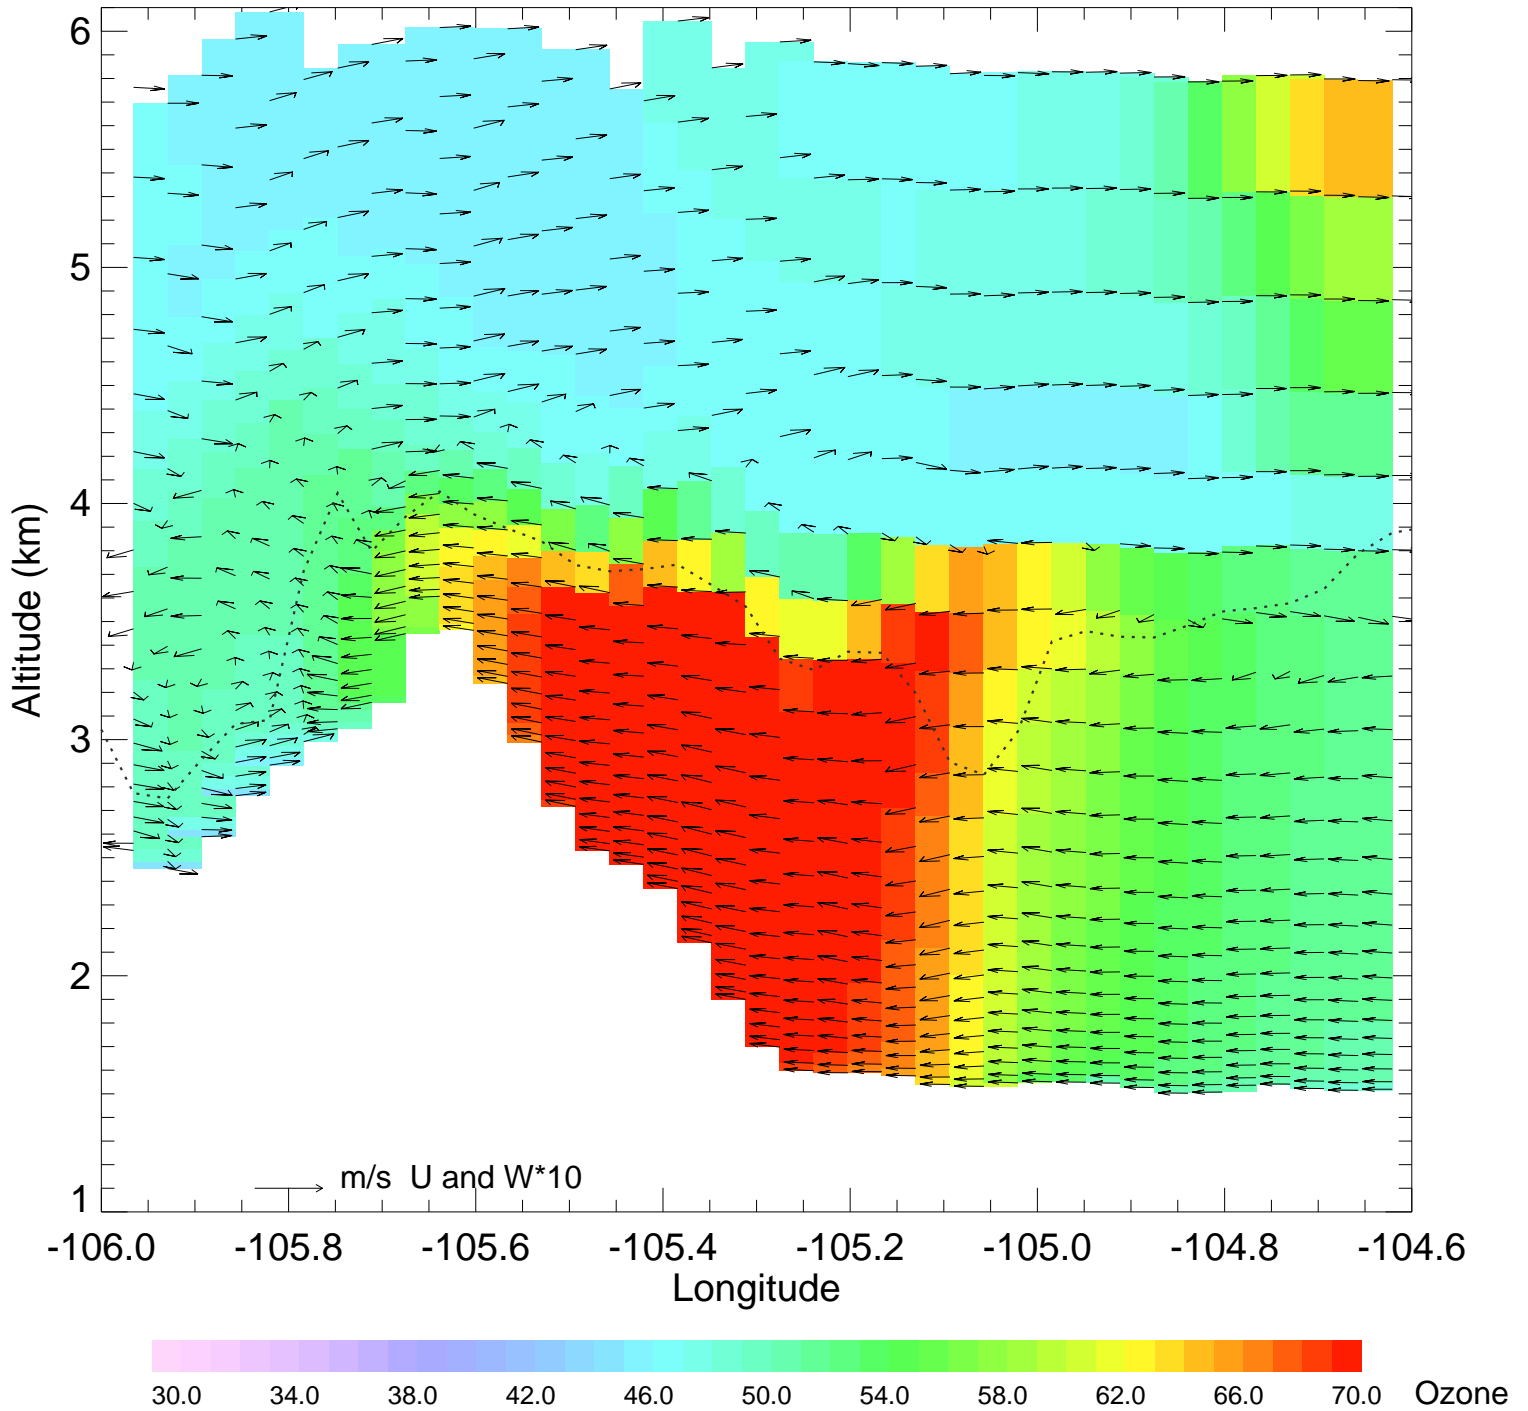

Ozone @ 39.99N 2014-08-11_00:00:00