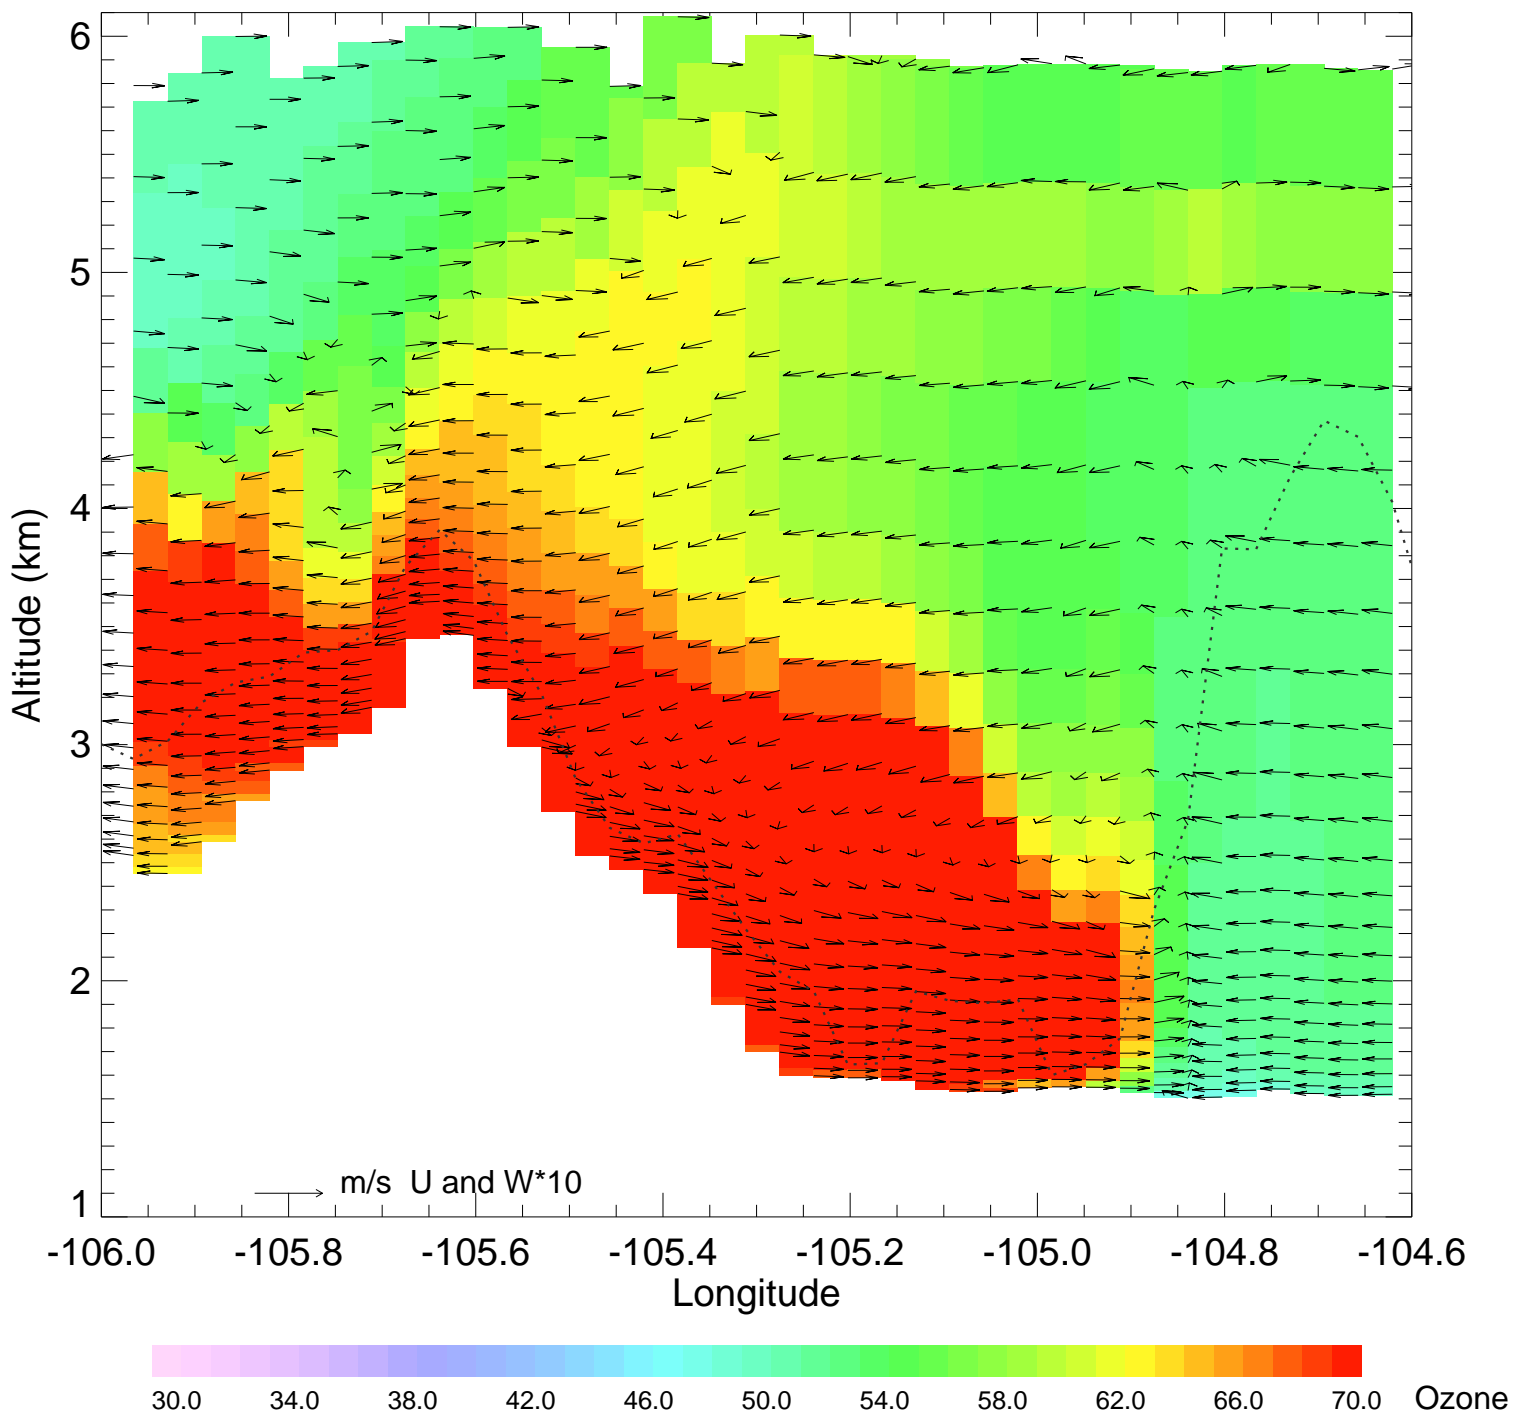

Ozone @ 39.99N 2014-08-13_18:00:00

Ozone @ 39.99N 2014-08-13_19:00:00

Ozone @ 39.99N 2014-08-13_20:00:00

Ozone @ 39.99N 2014-08-13_21:00:00

Ozone @ 39.99N 2014-08-13_22:00:00

Ozone @ 39.99N 2014-08-13_23:00:00

Ozone @ 39.99N 2014-08-14_00:00:00

Ozone @ 39.99N 2014-08-14_01:00:00

Ozone @ 39.99N 2014-08-14_02:00:00

Ozone @ 39.99N 2014-08-14_03:00:00

Ozone @ 39.99N 2014-08-14_04:00:00

Ozone @ 39.99N 2014-08-14_05:00:00