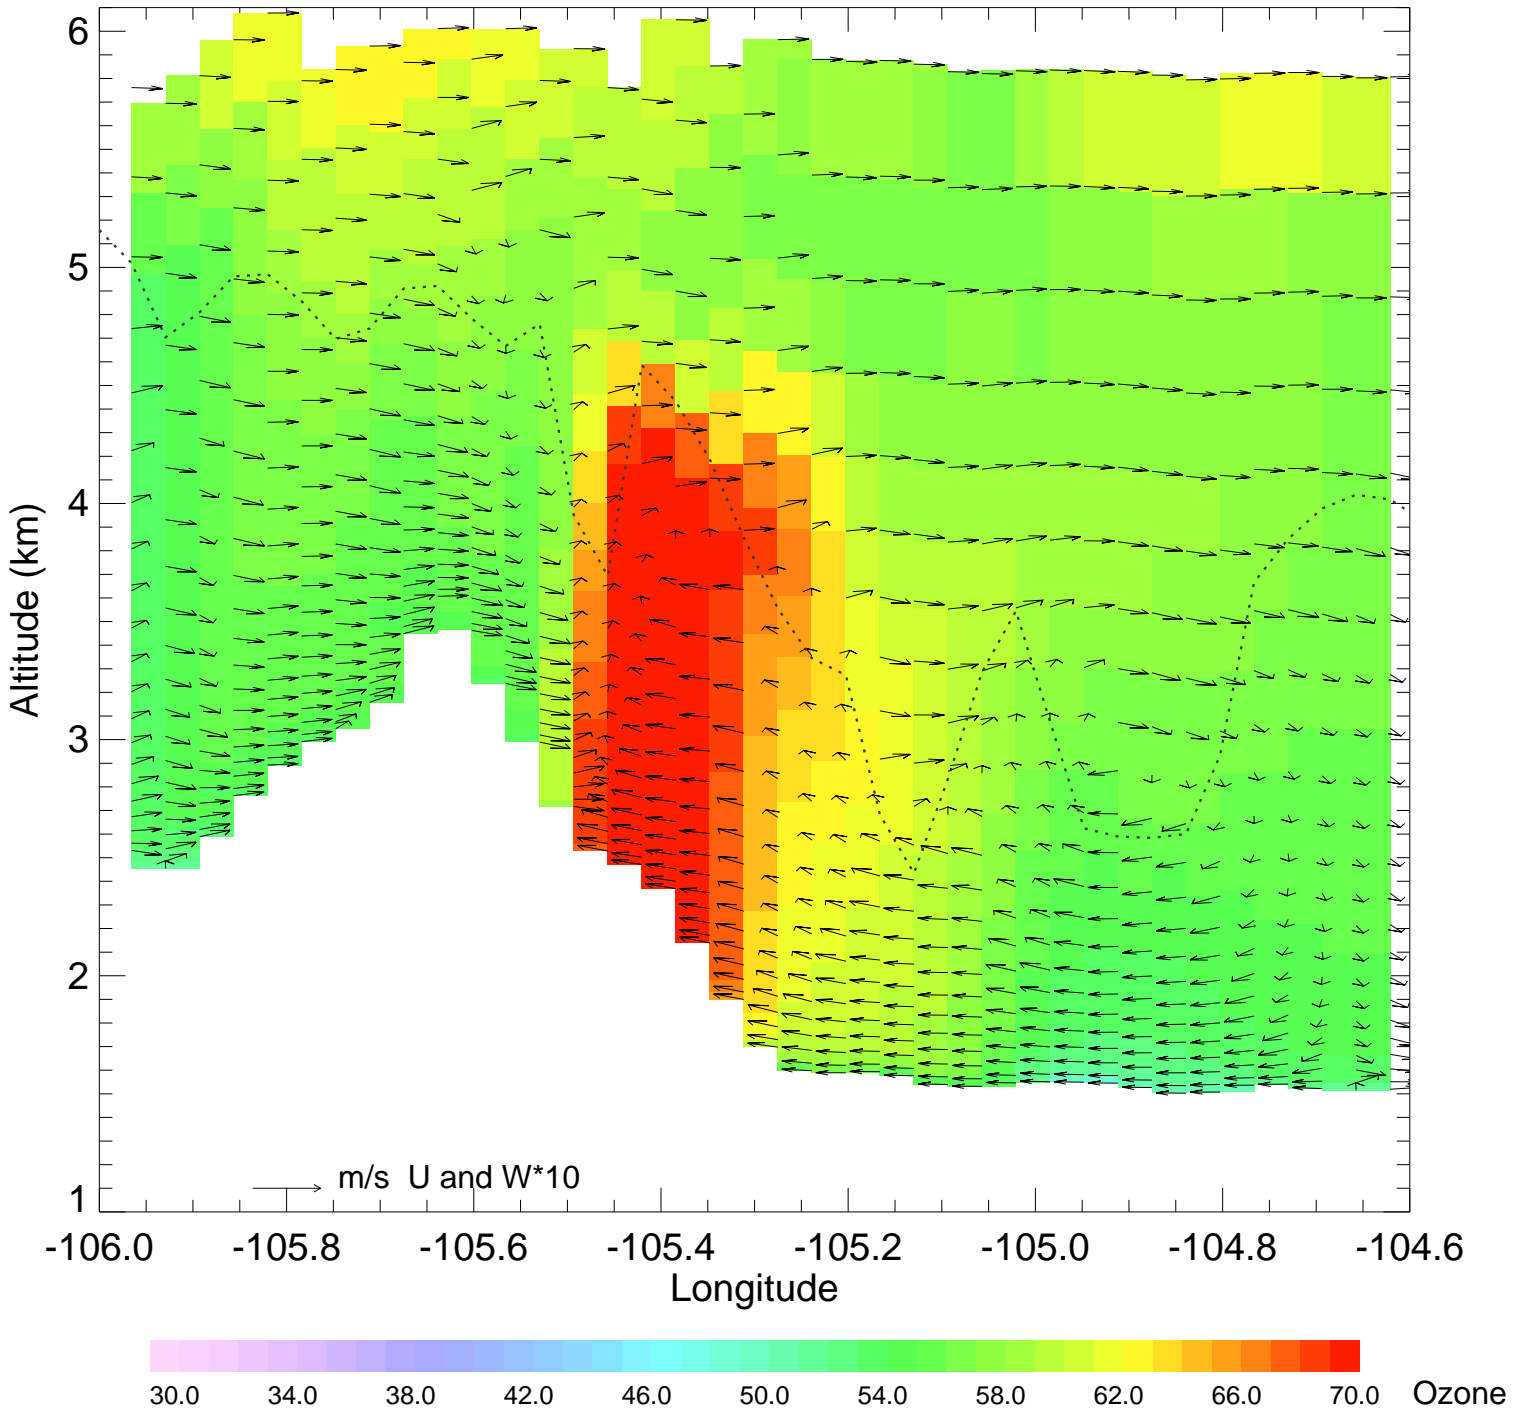

Topography and E_C2H6

Ozone @ 39.99N 2014-08-10_00:00:00

Ozone @ 39.99N 2014-08-10_01:00:00

Ozone @ 39.99N 2014-08-10_02:00:00

Ozone @ 39.99N 2014-08-10_03:00:00

Ozone @ 39.99N 2014-08-10_04:00:00

Ozone @ 39.99N 2014-08-10_05:00:00