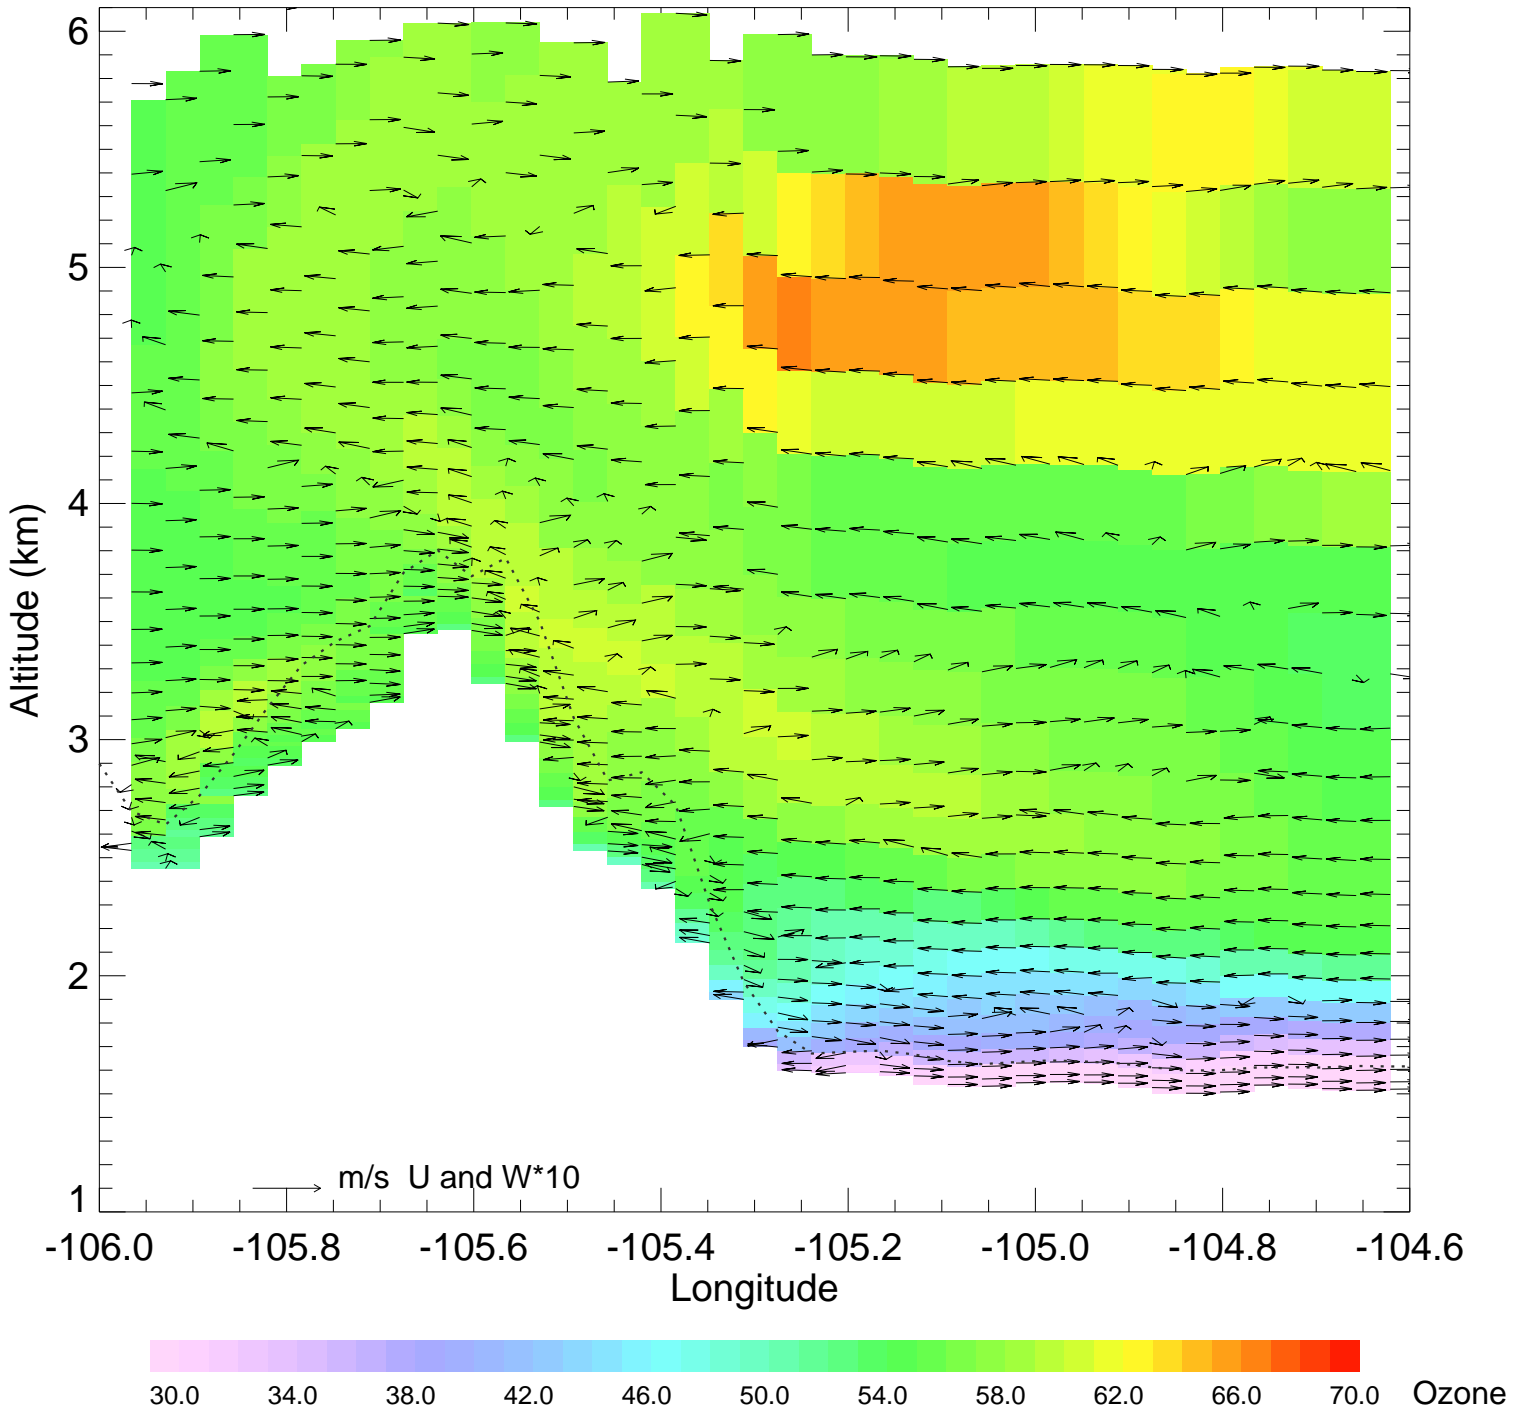

Ozone @ 39.99N 2014-08-13_14:00:00