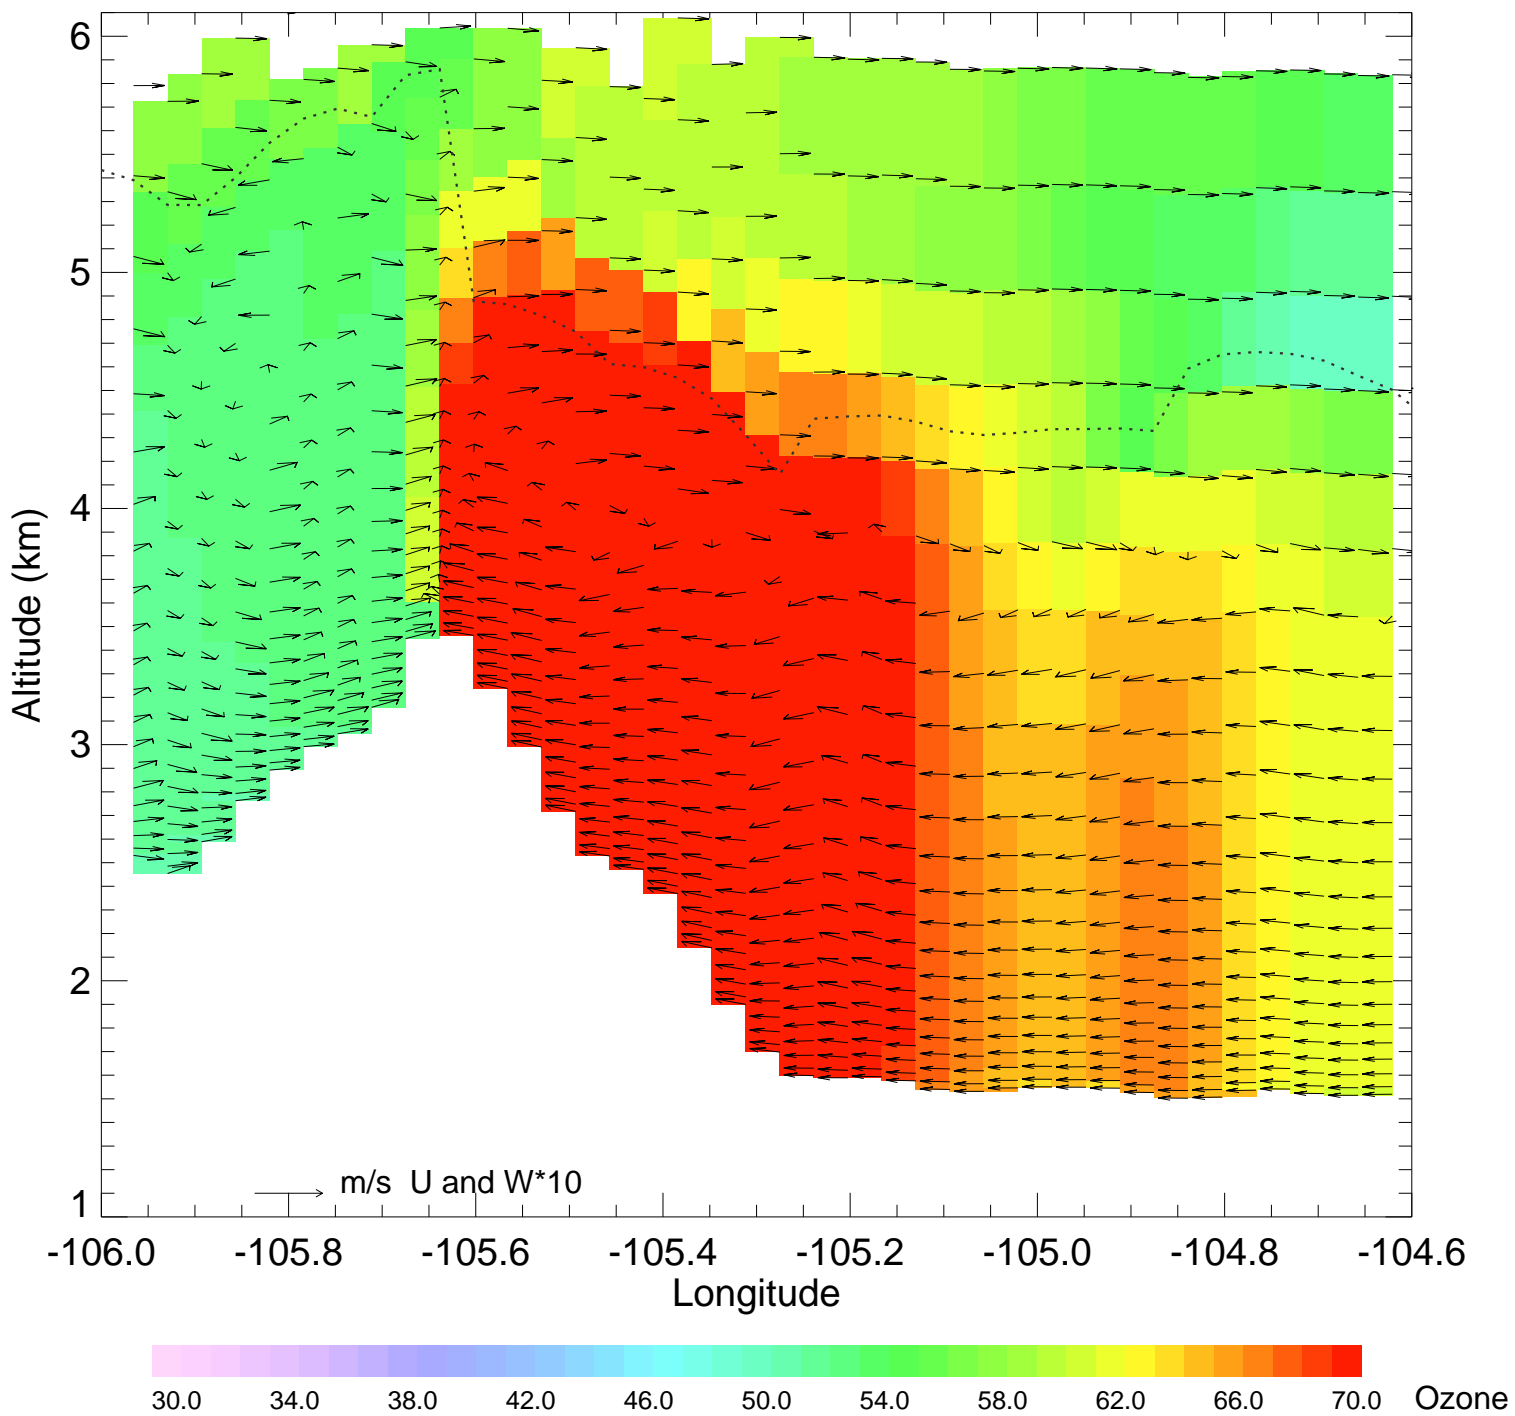

Ozone @ 39.99N 2014-08-12_18:00:00

Ozone @ 39.99N 2014-08-12_19:00:00

Ozone @ 39.99N 2014-08-12_20:00:00

Ozone @ 39.99N 2014-08-12_21:00:00

Ozone @ 39.99N 2014-08-12_22:00:00

Ozone @ 39.99N 2014-08-12_23:00:00