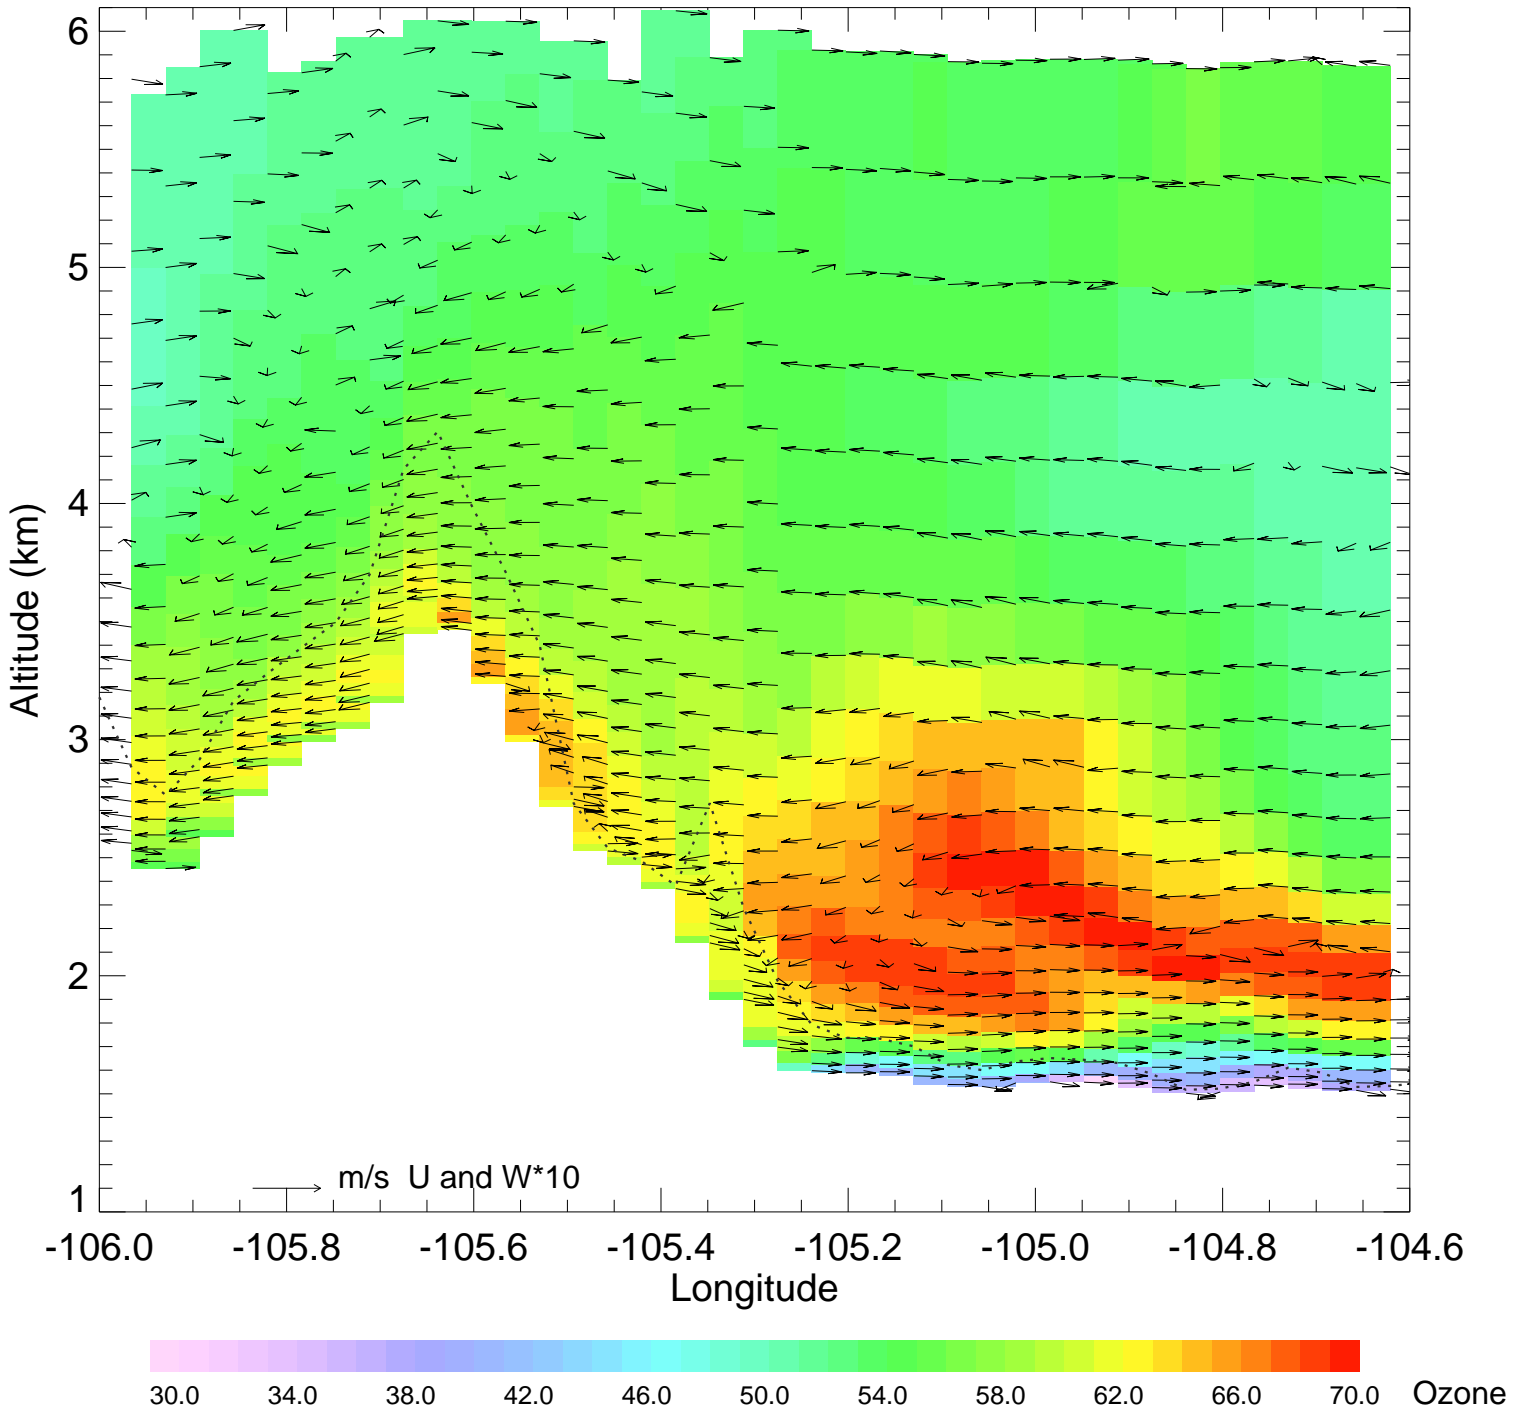

Ozone @ 39.99N 2014-08-14_00:00:00

Ozone @ 39.99N 2014-08-14_01:00:00

Ozone @ 39.99N 2014-08-14_02:00:00

Ozone @ 39.99N 2014-08-14_03:00:00

Ozone @ 39.99N 2014-08-14_04:00:00

Ozone @ 39.99N 2014-08-14_05:00:00

Ozone @ 39.99N 2014-08-14_06:00:00

Ozone @ 39.99N 2014-08-14_07:00:00

Ozone @ 39.99N 2014-08-14_08:00:00

Ozone @ 39.99N 2014-08-14_09:00:00

Ozone @ 39.99N 2014-08-14_10:00:00

Ozone @ 39.99N 2014-08-14_11:00:00