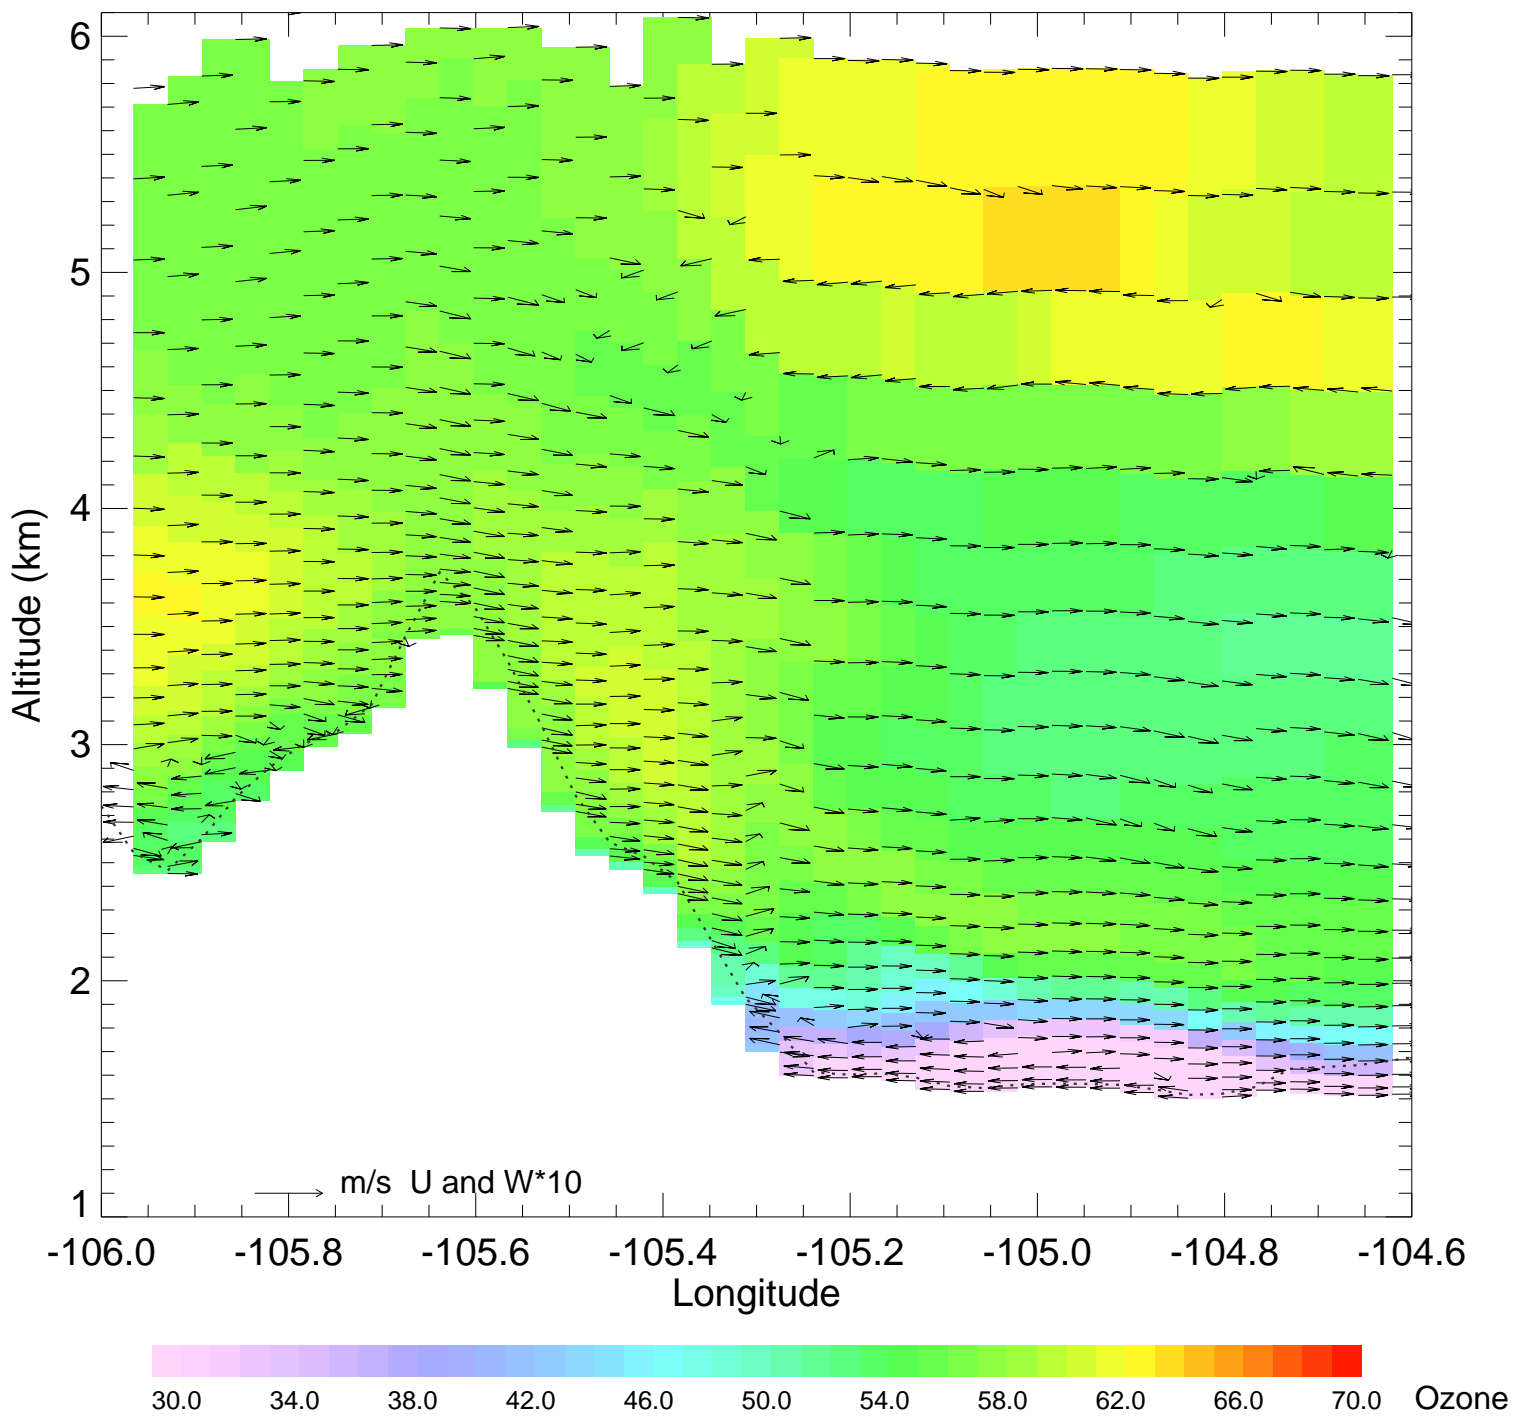

Ozone @ 39.99N 2014-08-13_06:00:00

Ozone @ 39.99N 2014-08-13_07:00:00

Ozone @ 39.99N 2014-08-13_08:00:00

Ozone @ 39.99N 2014-08-13_09:00:00

Ozone @ 39.99N 2014-08-13_10:00:00

Ozone @ 39.99N 2014-08-13_11:00:00