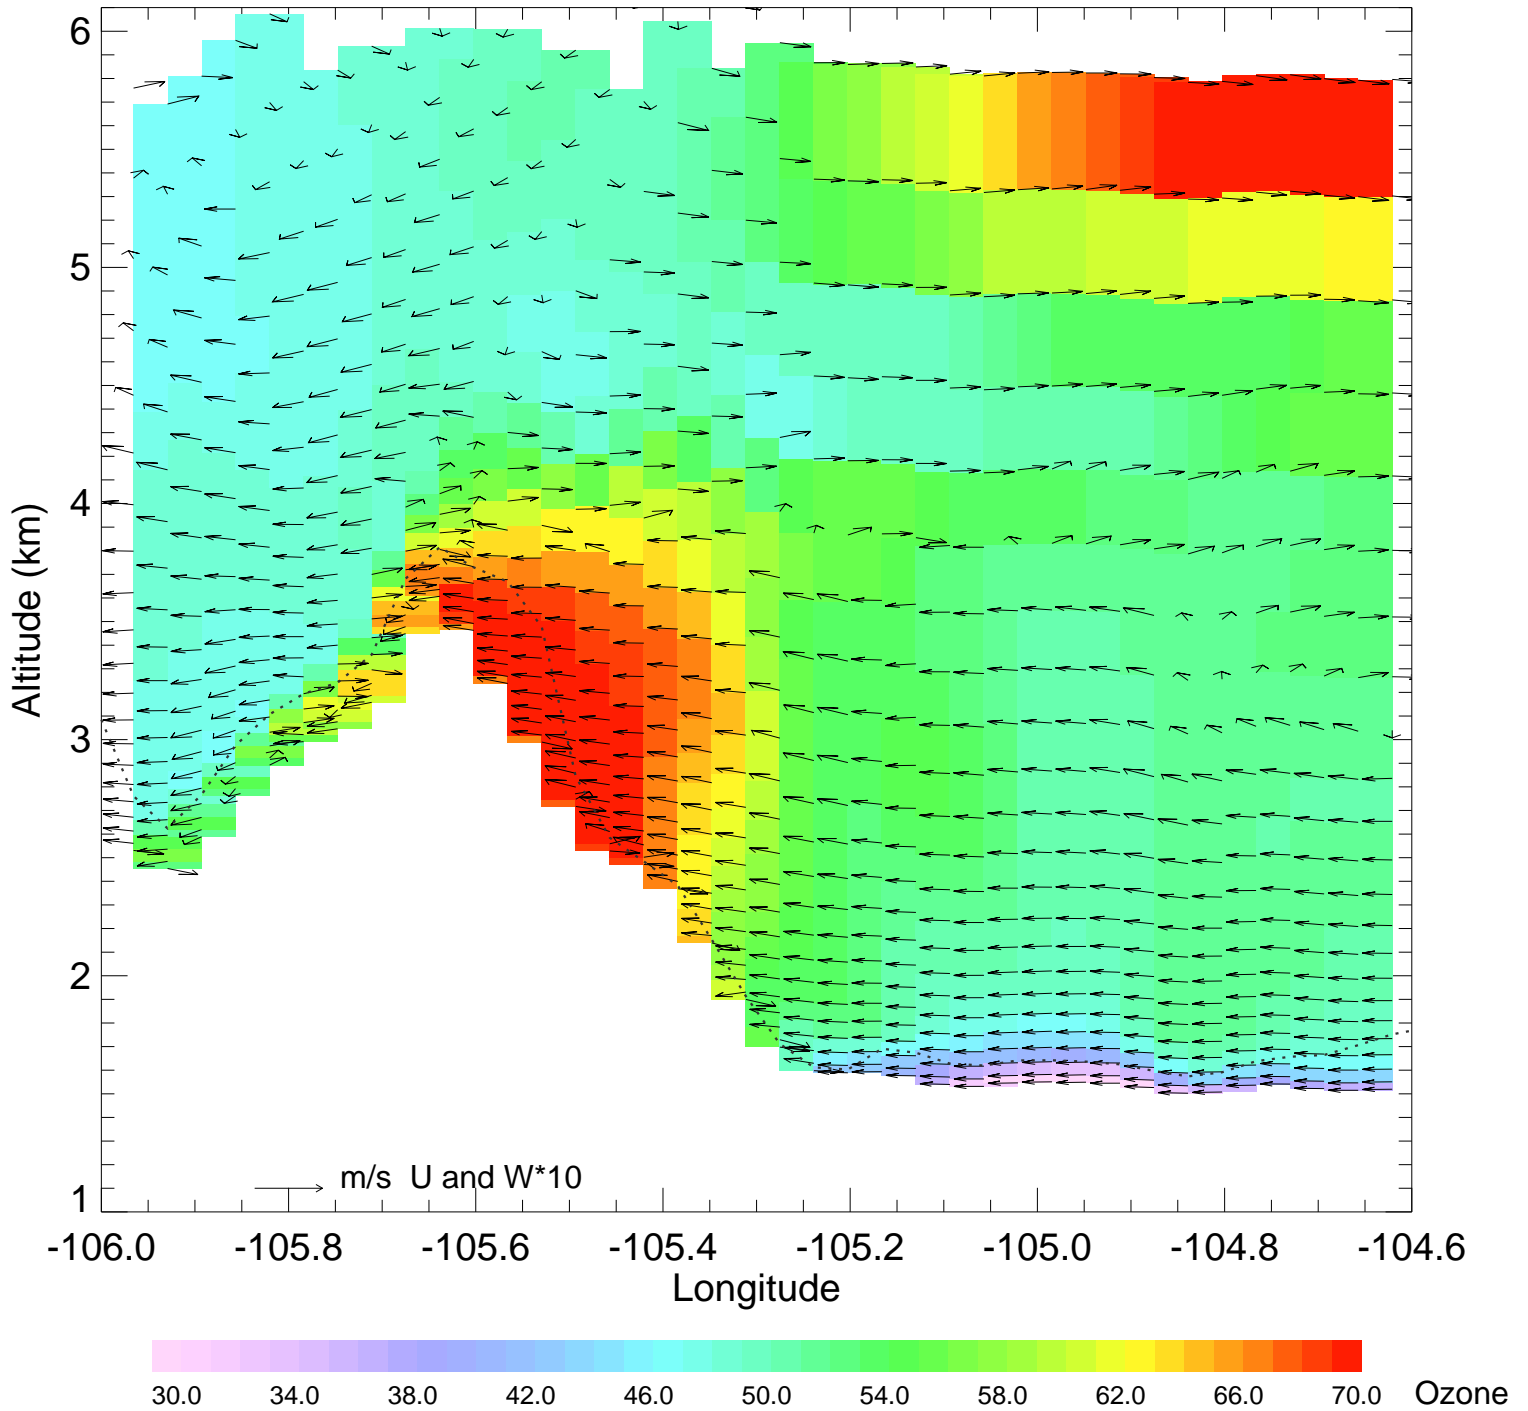

Ozone @ 39.99N 2014-08-11_00:00:00

Ozone @ 39.99N 2014-08-11_01:00:00

Ozone @ 39.99N 2014-08-11_02:00:00

Ozone @ 39.99N 2014-08-11_03:00:00

Ozone @ 39.99N 2014-08-11_04:00:00

Ozone @ 39.99N 2014-08-11_05:00:00