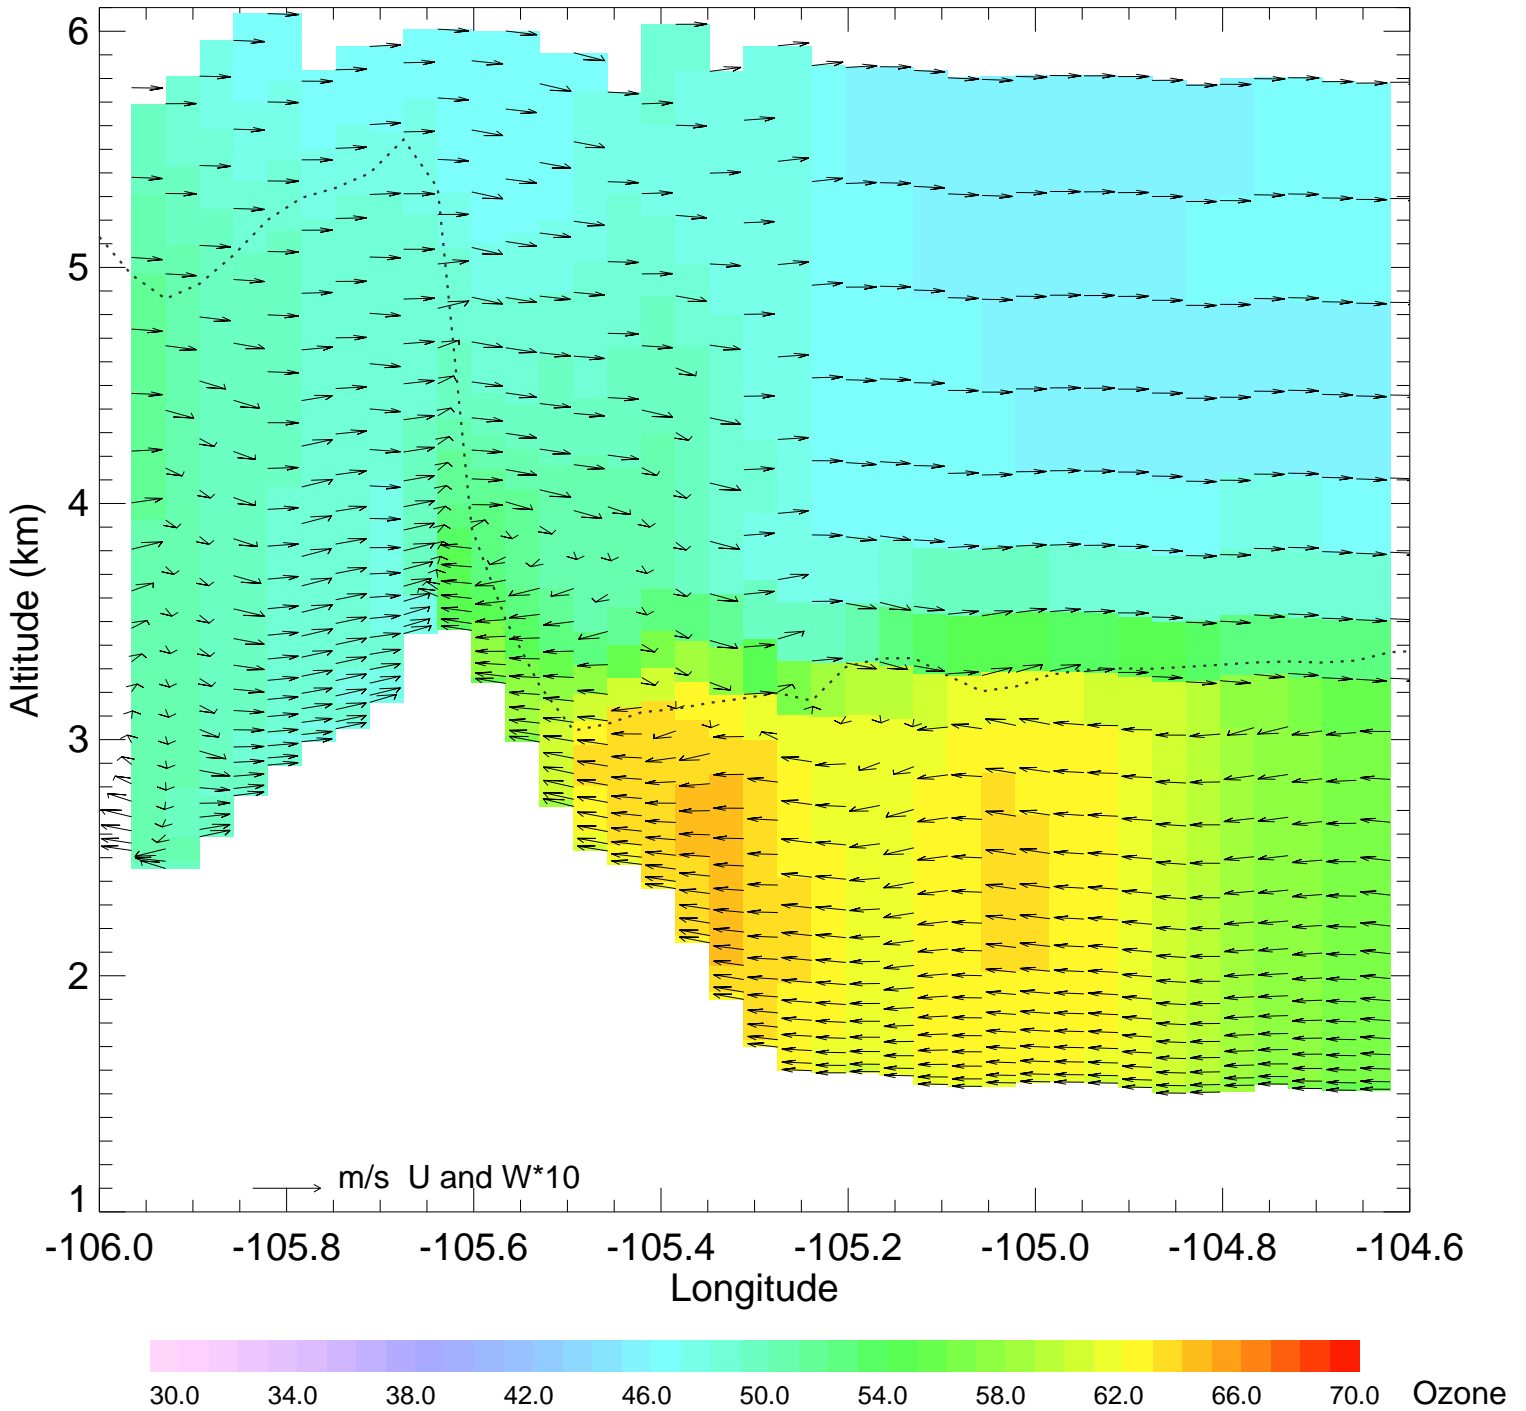

Ozone @ 39.99N 2014-08-10_19:00:00