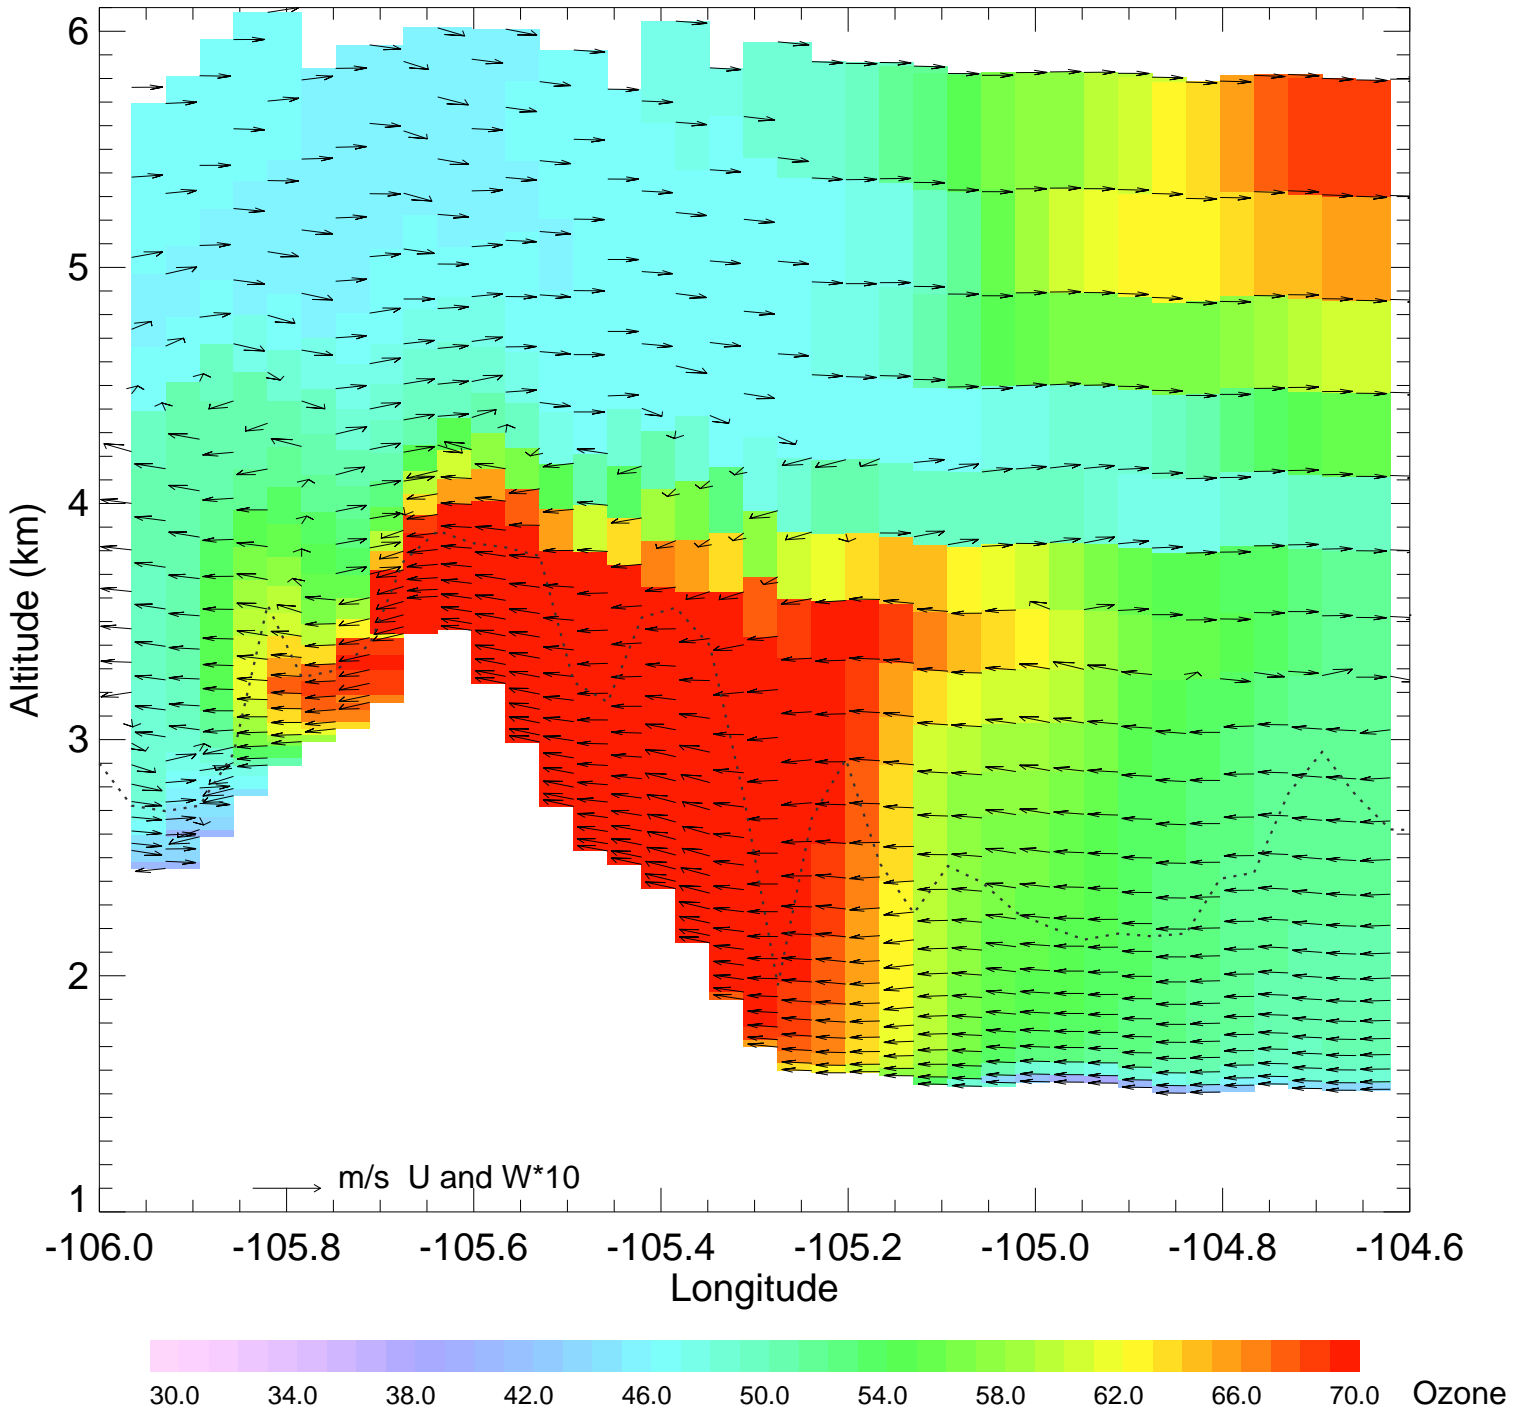

Ozone @ 39.99N 2014-08-11_01:00:00