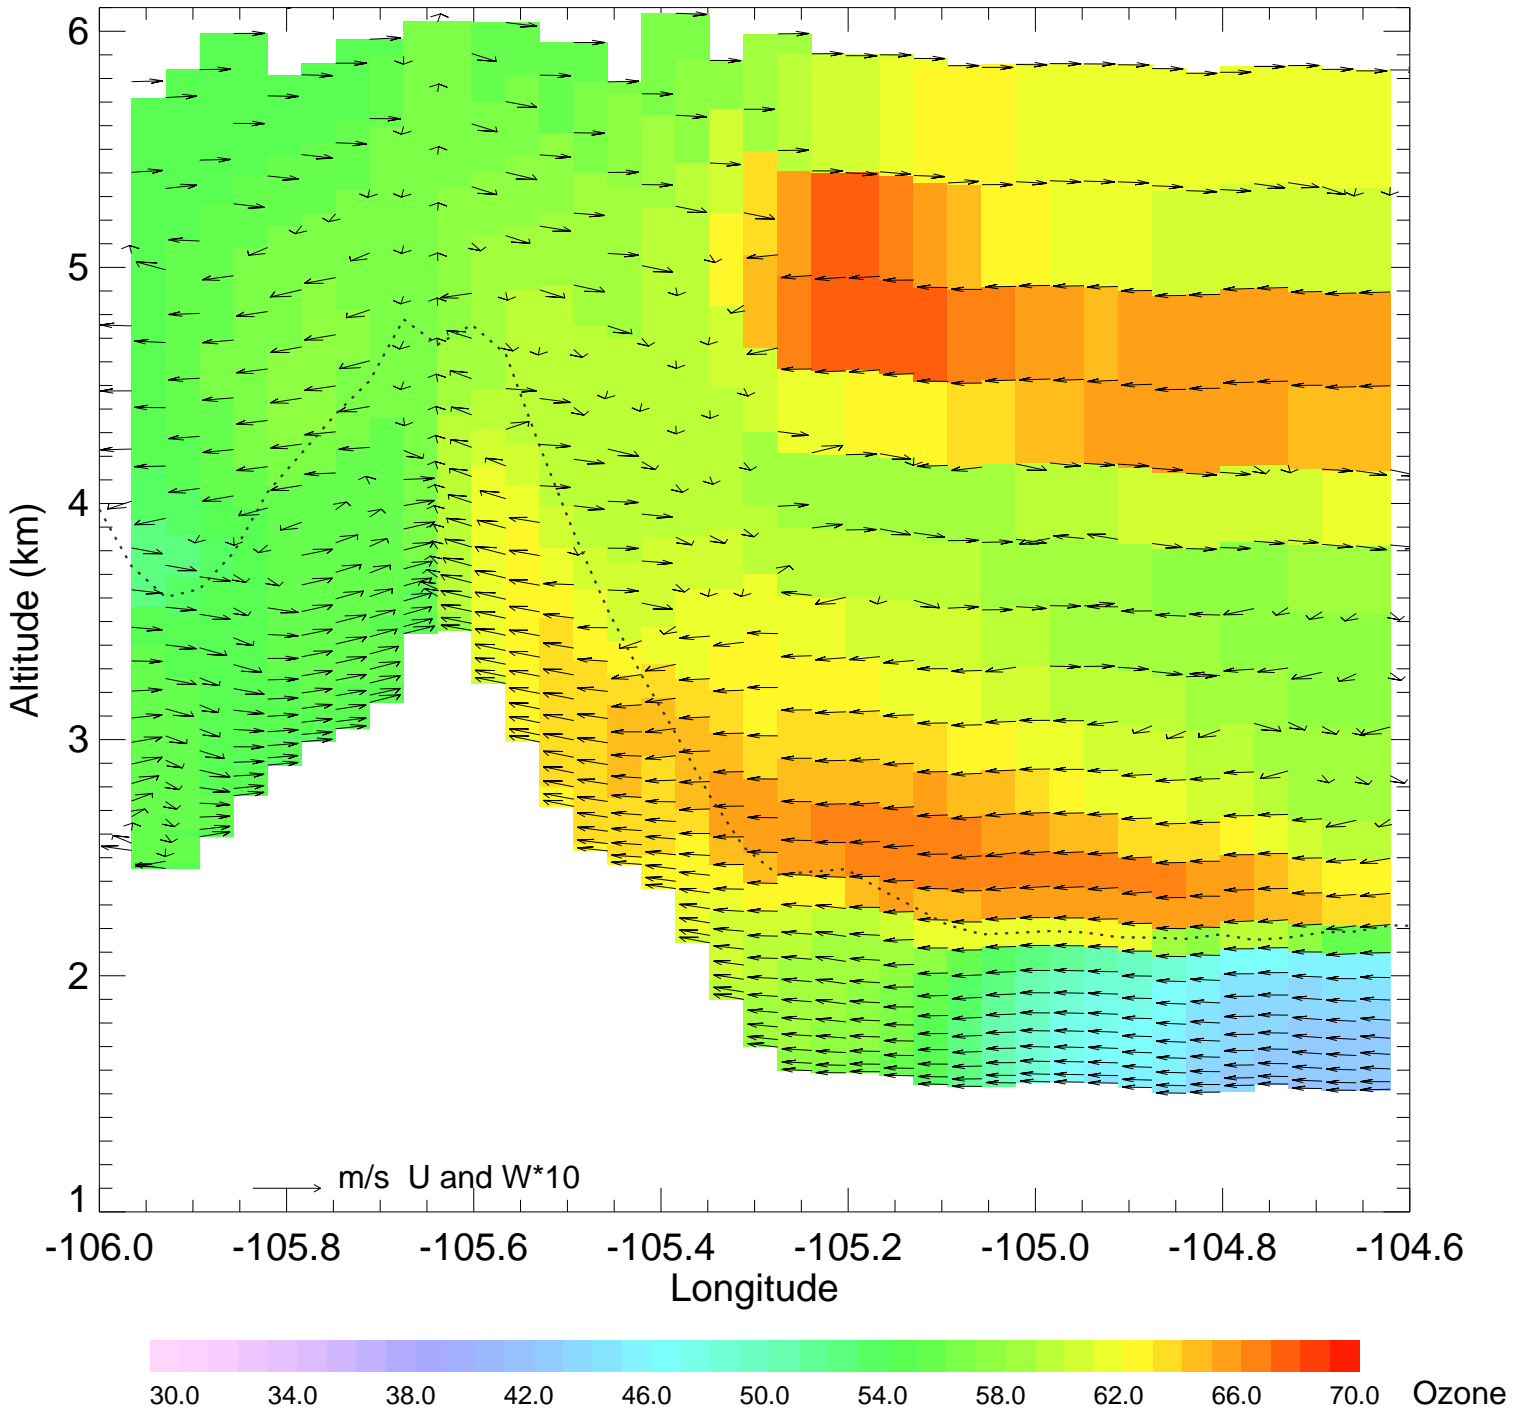

Ozone @ 39.99N 2014-08-13_12:00:00

Ozone @ 39.99N 2014-08-13_13:00:00

Ozone @ 39.99N 2014-08-13_14:00:00

Ozone @ 39.99N 2014-08-13_15:00:00

Ozone @ 39.99N 2014-08-13_16:00:00

Ozone @ 39.99N 2014-08-13_17:00:00

Ozone @ 39.99N 2014-08-13_18:00:00

Ozone @ 39.99N 2014-08-13_19:00:00

Ozone @ 39.99N 2014-08-13_20:00:00

Ozone @ 39.99N 2014-08-13_21:00:00

Ozone @ 39.99N 2014-08-13_22:00:00

Ozone @ 39.99N 2014-08-13_23:00:00