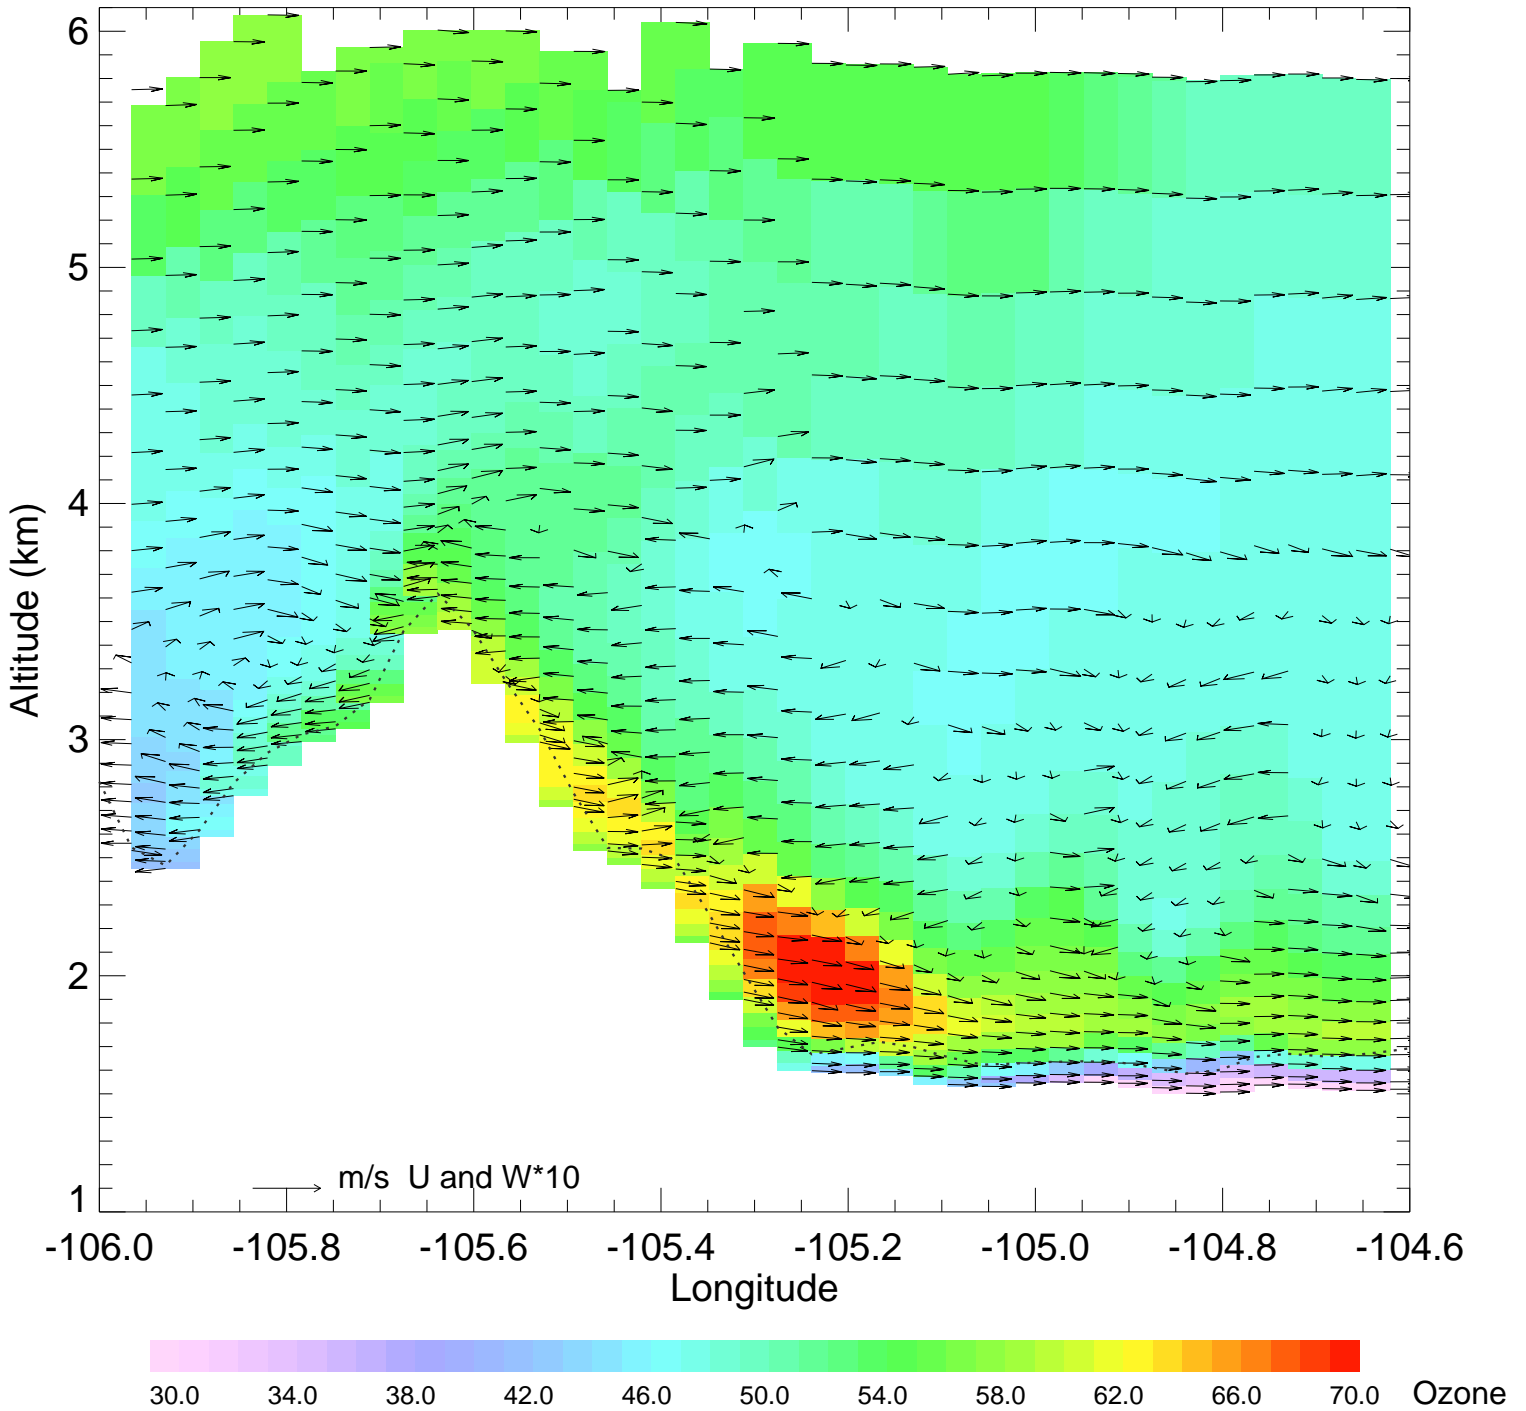

Topography and E_C2H6

Ozone @ 39.99N 2014-08-10_00:00:00

Ozone @ 39.99N 2014-08-10_01:00:00

Ozone @ 39.99N 2014-08-10_02:00:00

Ozone @ 39.99N 2014-08-10_03:00:00

Ozone @ 39.99N 2014-08-10_04:00:00

Ozone @ 39.99N 2014-08-10_05:00:00