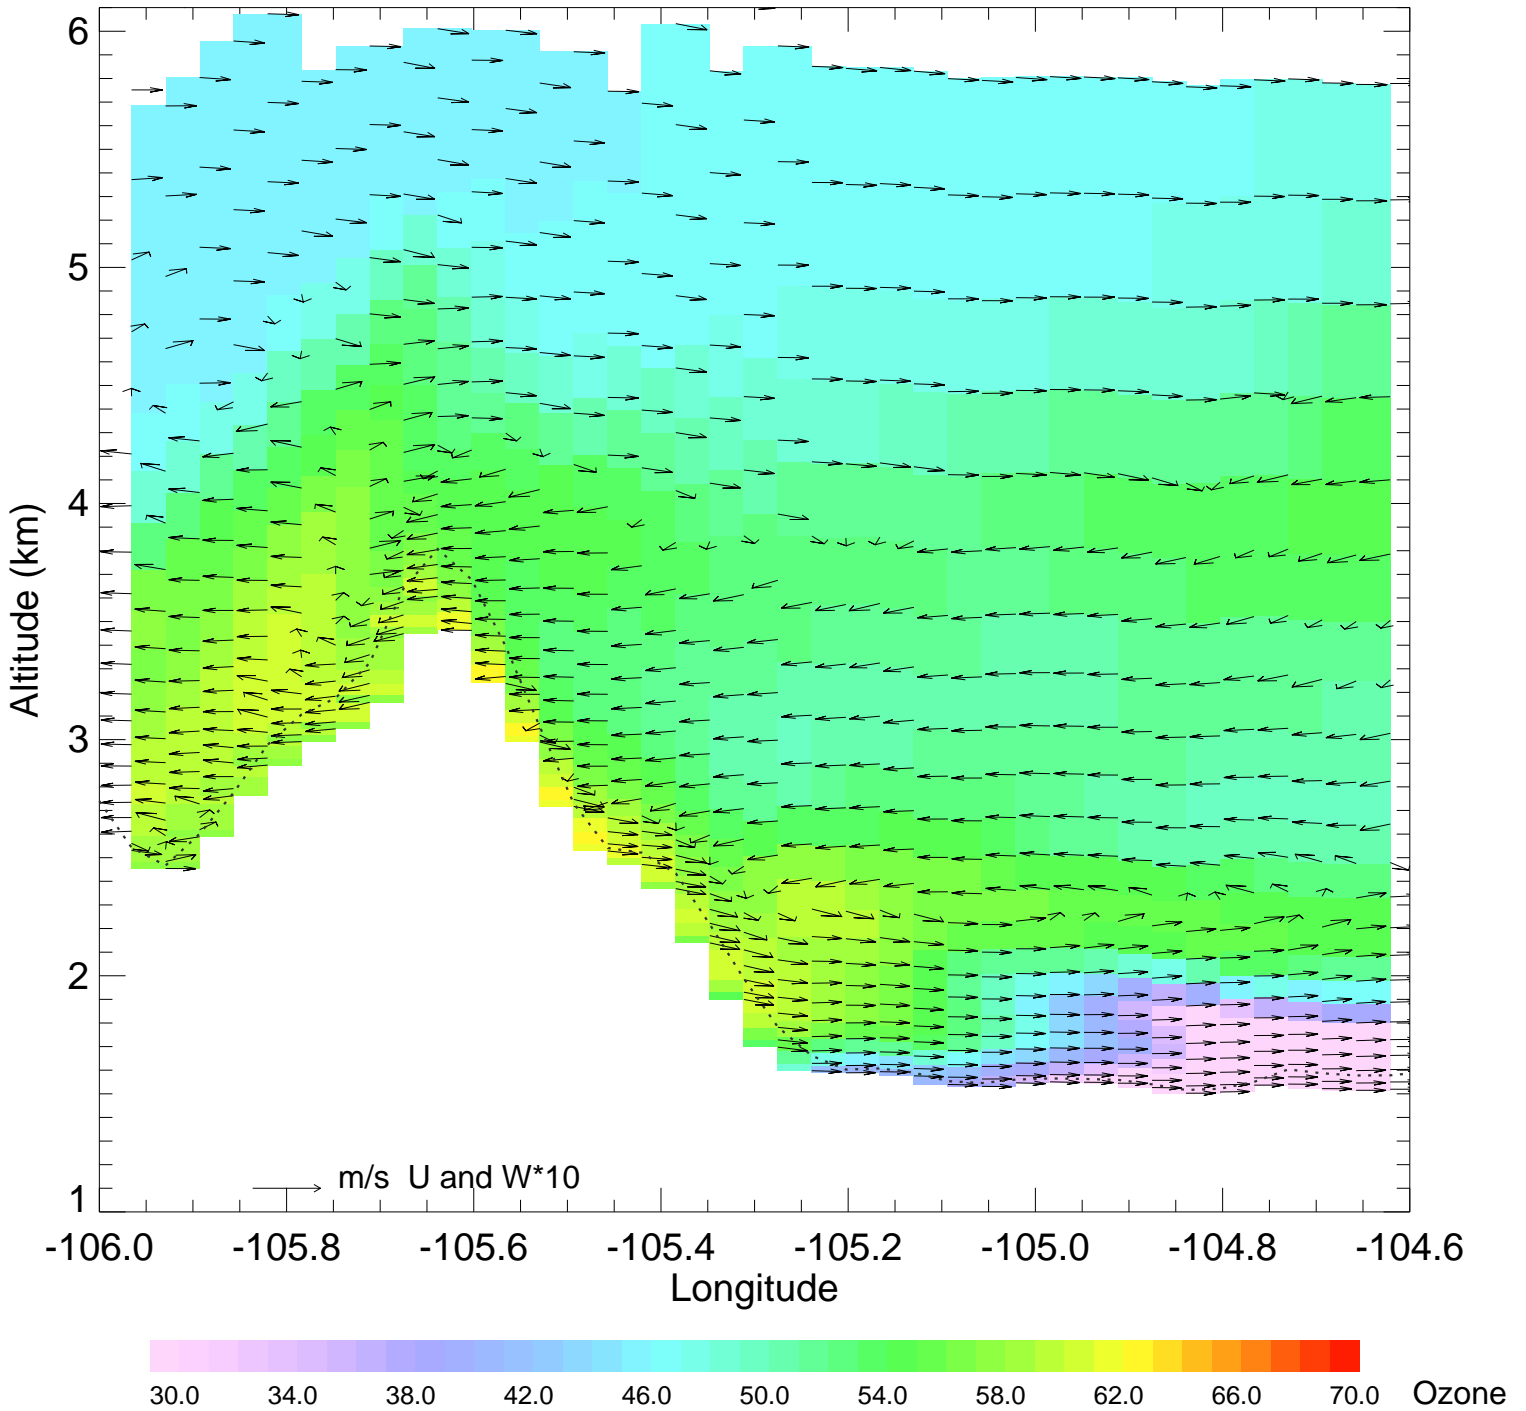

Ozone @ 39.99N 2014-08-11_08:00:00