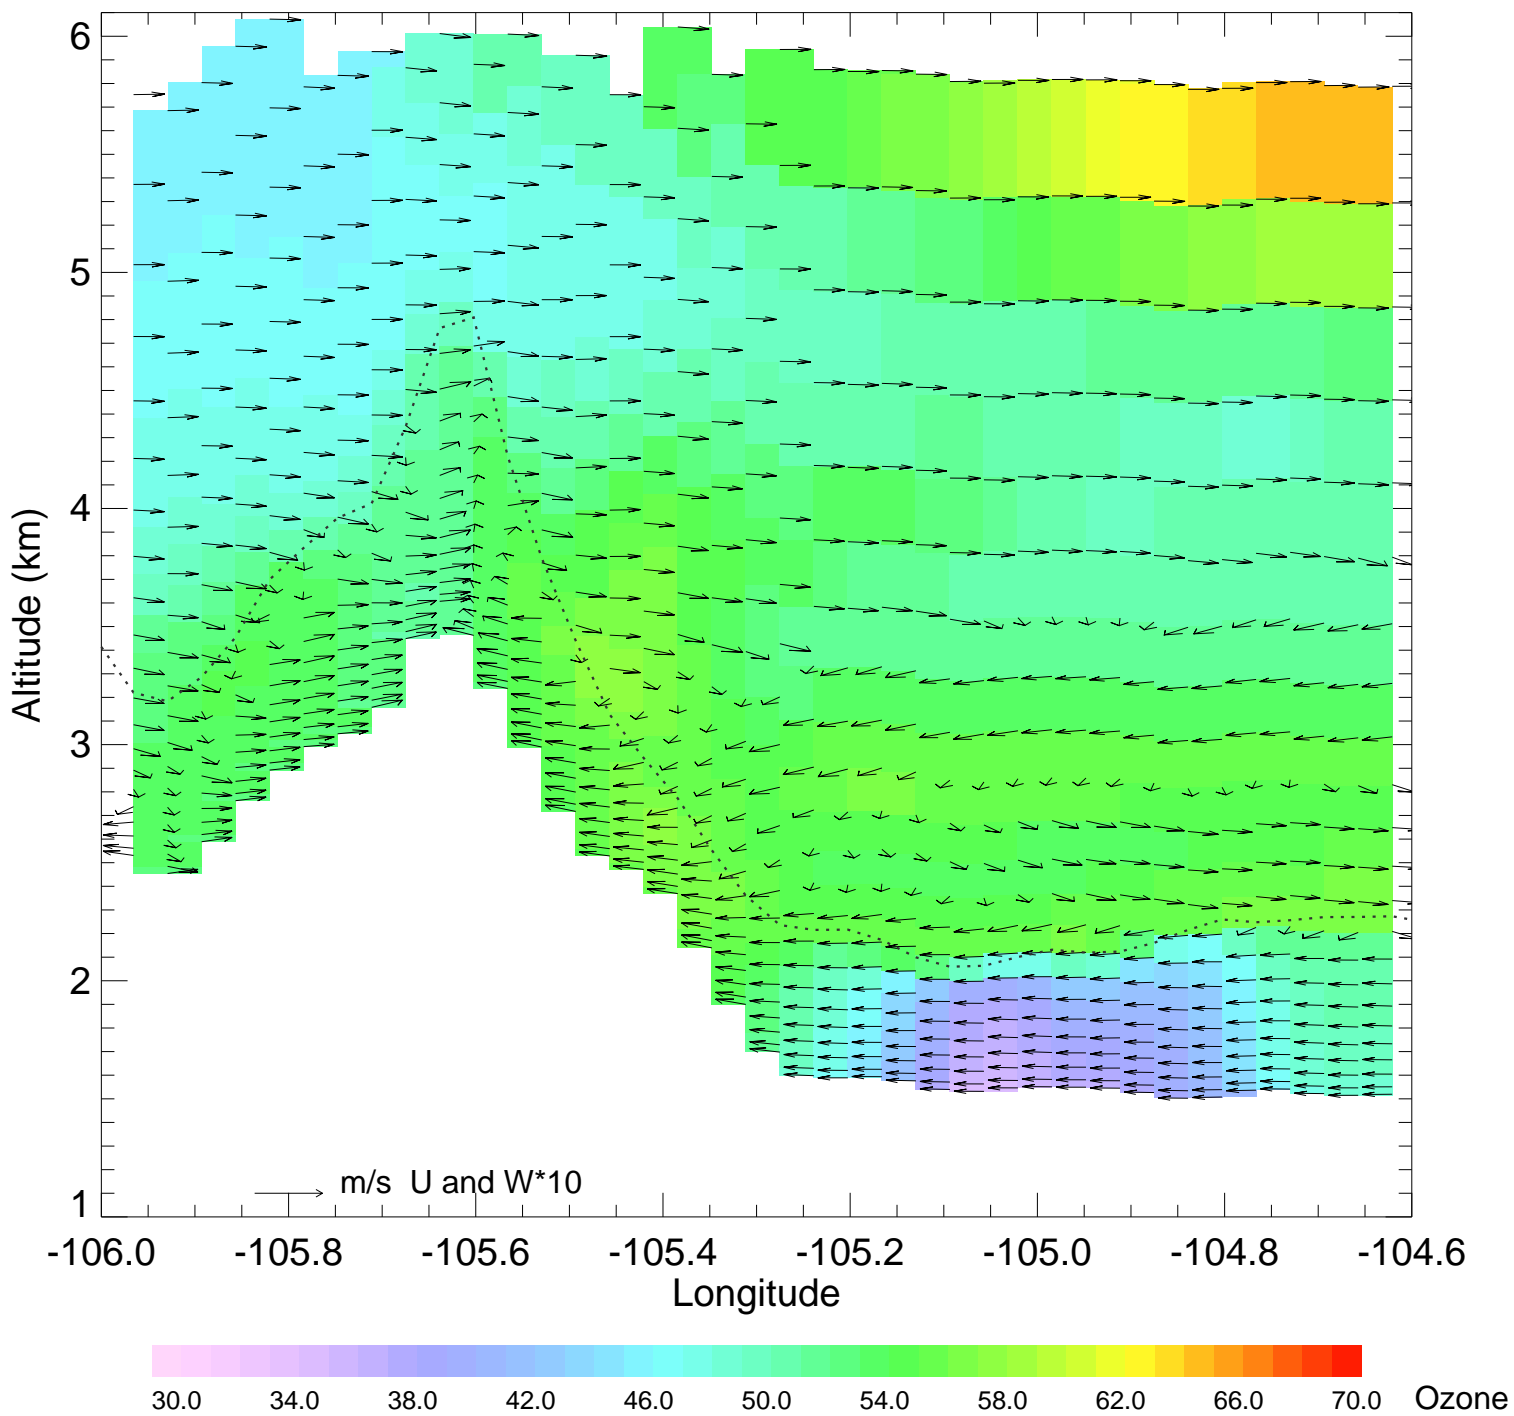

Ozone @ 39.99N 2014-08-11_12:00:00

Ozone @ 39.99N 2014-08-11_13:00:00

Ozone @ 39.99N 2014-08-11_14:00:00

Ozone @ 39.99N 2014-08-11_15:00:00

Ozone @ 39.99N 2014-08-11_16:00:00

Ozone @ 39.99N 2014-08-11_17:00:00