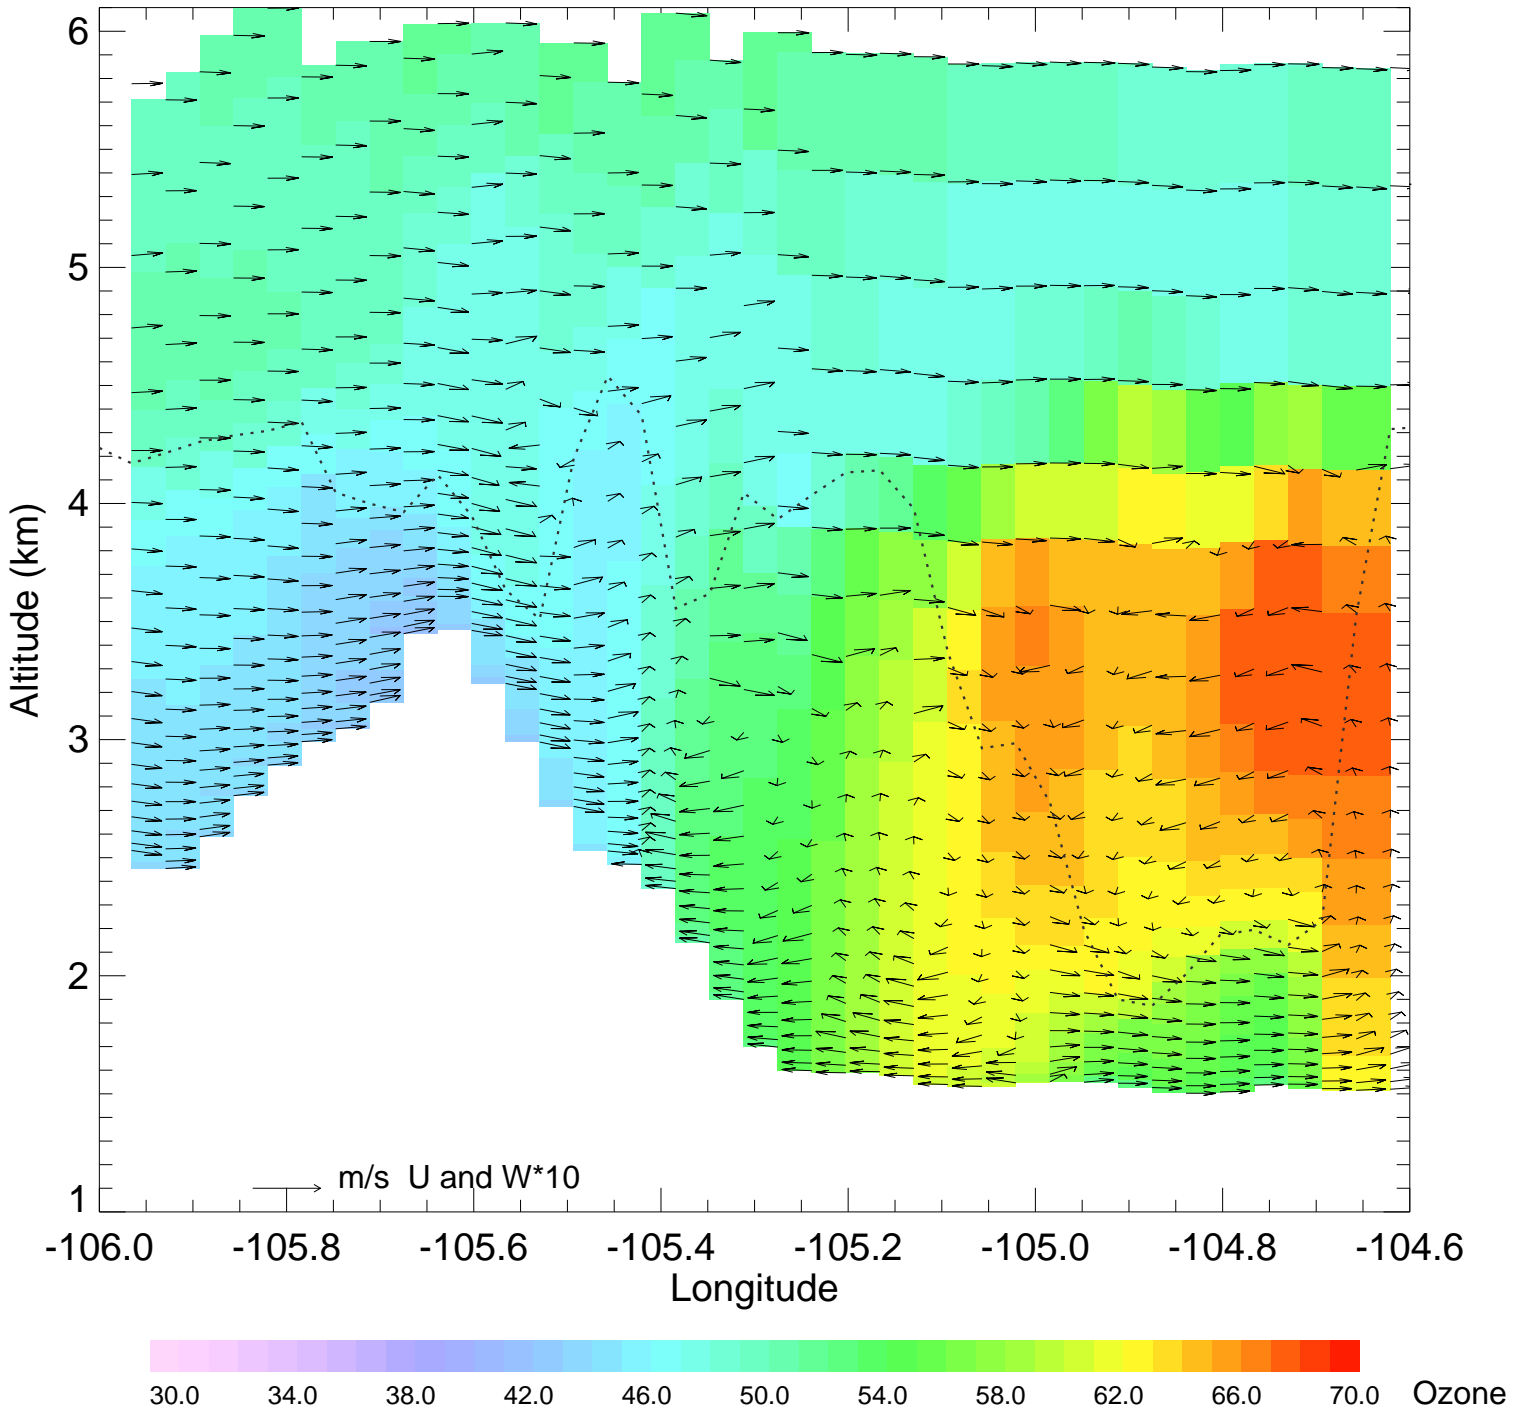

Ozone @ 39.99N 2014-08-14_12:00:00

Ozone @ 39.99N 2014-08-14_13:00:00

Ozone @ 39.99N 2014-08-14_14:00:00

Ozone @ 39.99N 2014-08-14_15:00:00

Ozone @ 39.99N 2014-08-14_16:00:00

Ozone @ 39.99N 2014-08-14_17:00:00

Ozone @ 39.99N 2014-08-14_18:00:00

Ozone @ 39.99N 2014-08-14_19:00:00

Ozone @ 39.99N 2014-08-14_20:00:00

Ozone @ 39.99N 2014-08-14_21:00:00

Ozone @ 39.99N 2014-08-14_22:00:00

Ozone @ 39.99N 2014-08-14_23:00:00