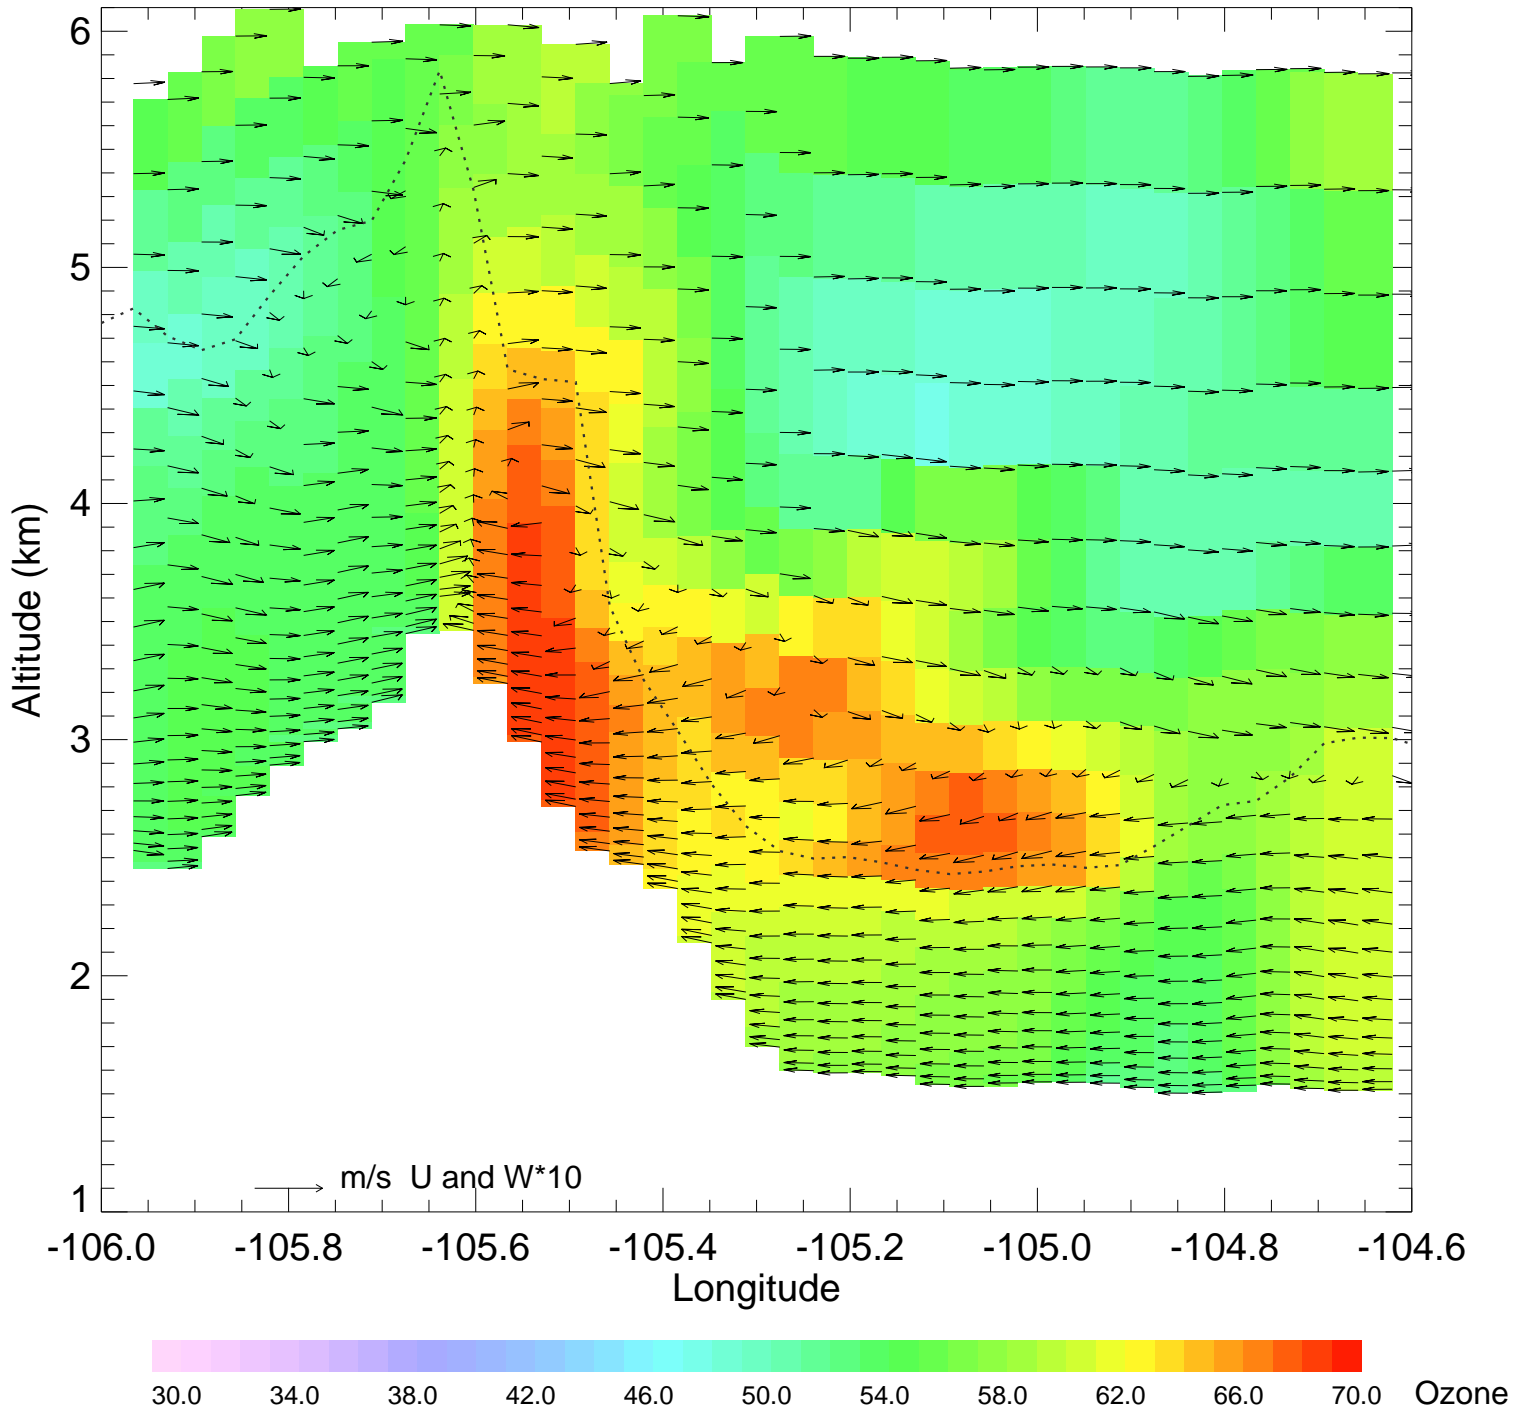

Ozone @ 39.99N 2014-08-12_18:00:00