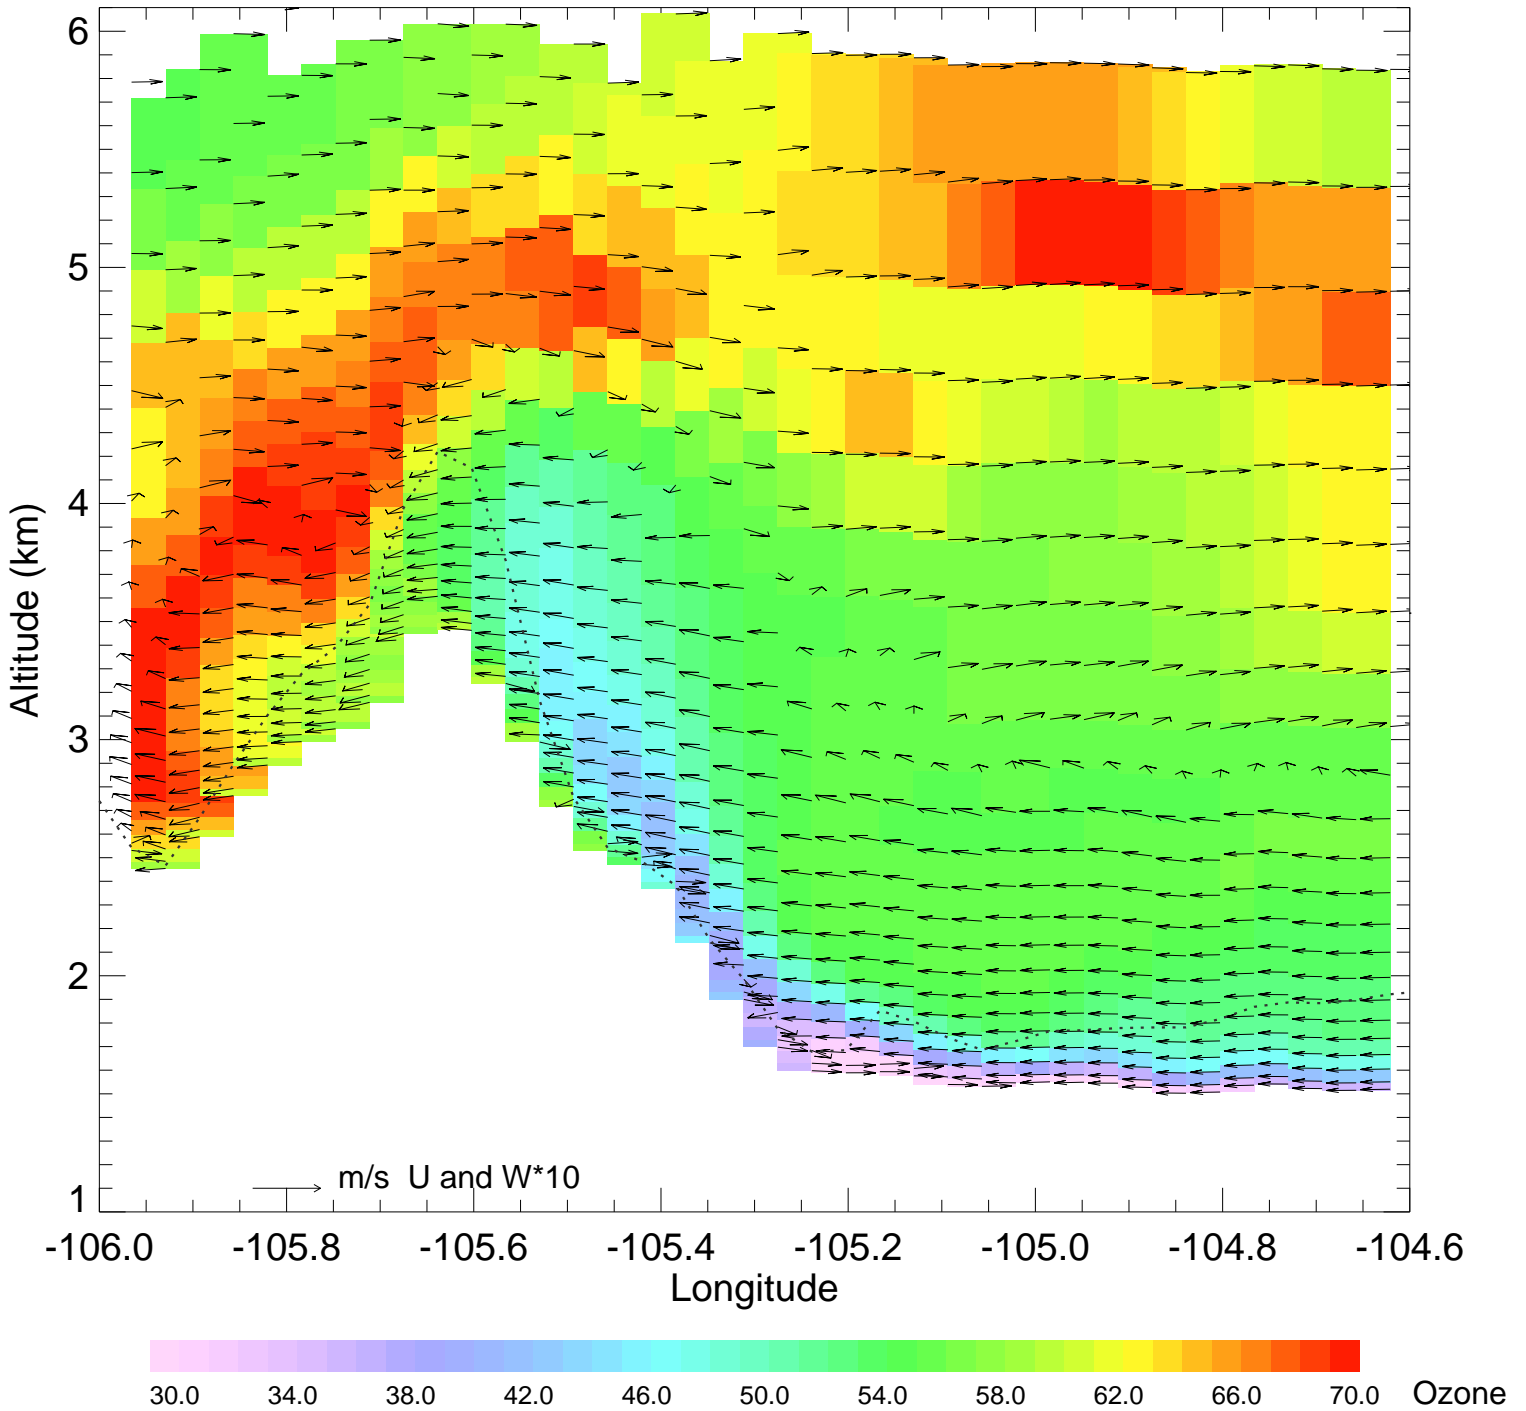

Ozone @ 39.99N 2014-08-13_00:00:00

Ozone @ 39.99N 2014-08-13_01:00:00

Ozone @ 39.99N 2014-08-13_02:00:00

Ozone @ 39.99N 2014-08-13_03:00:00

Ozone @ 39.99N 2014-08-13_04:00:00

Ozone @ 39.99N 2014-08-13_05:00:00