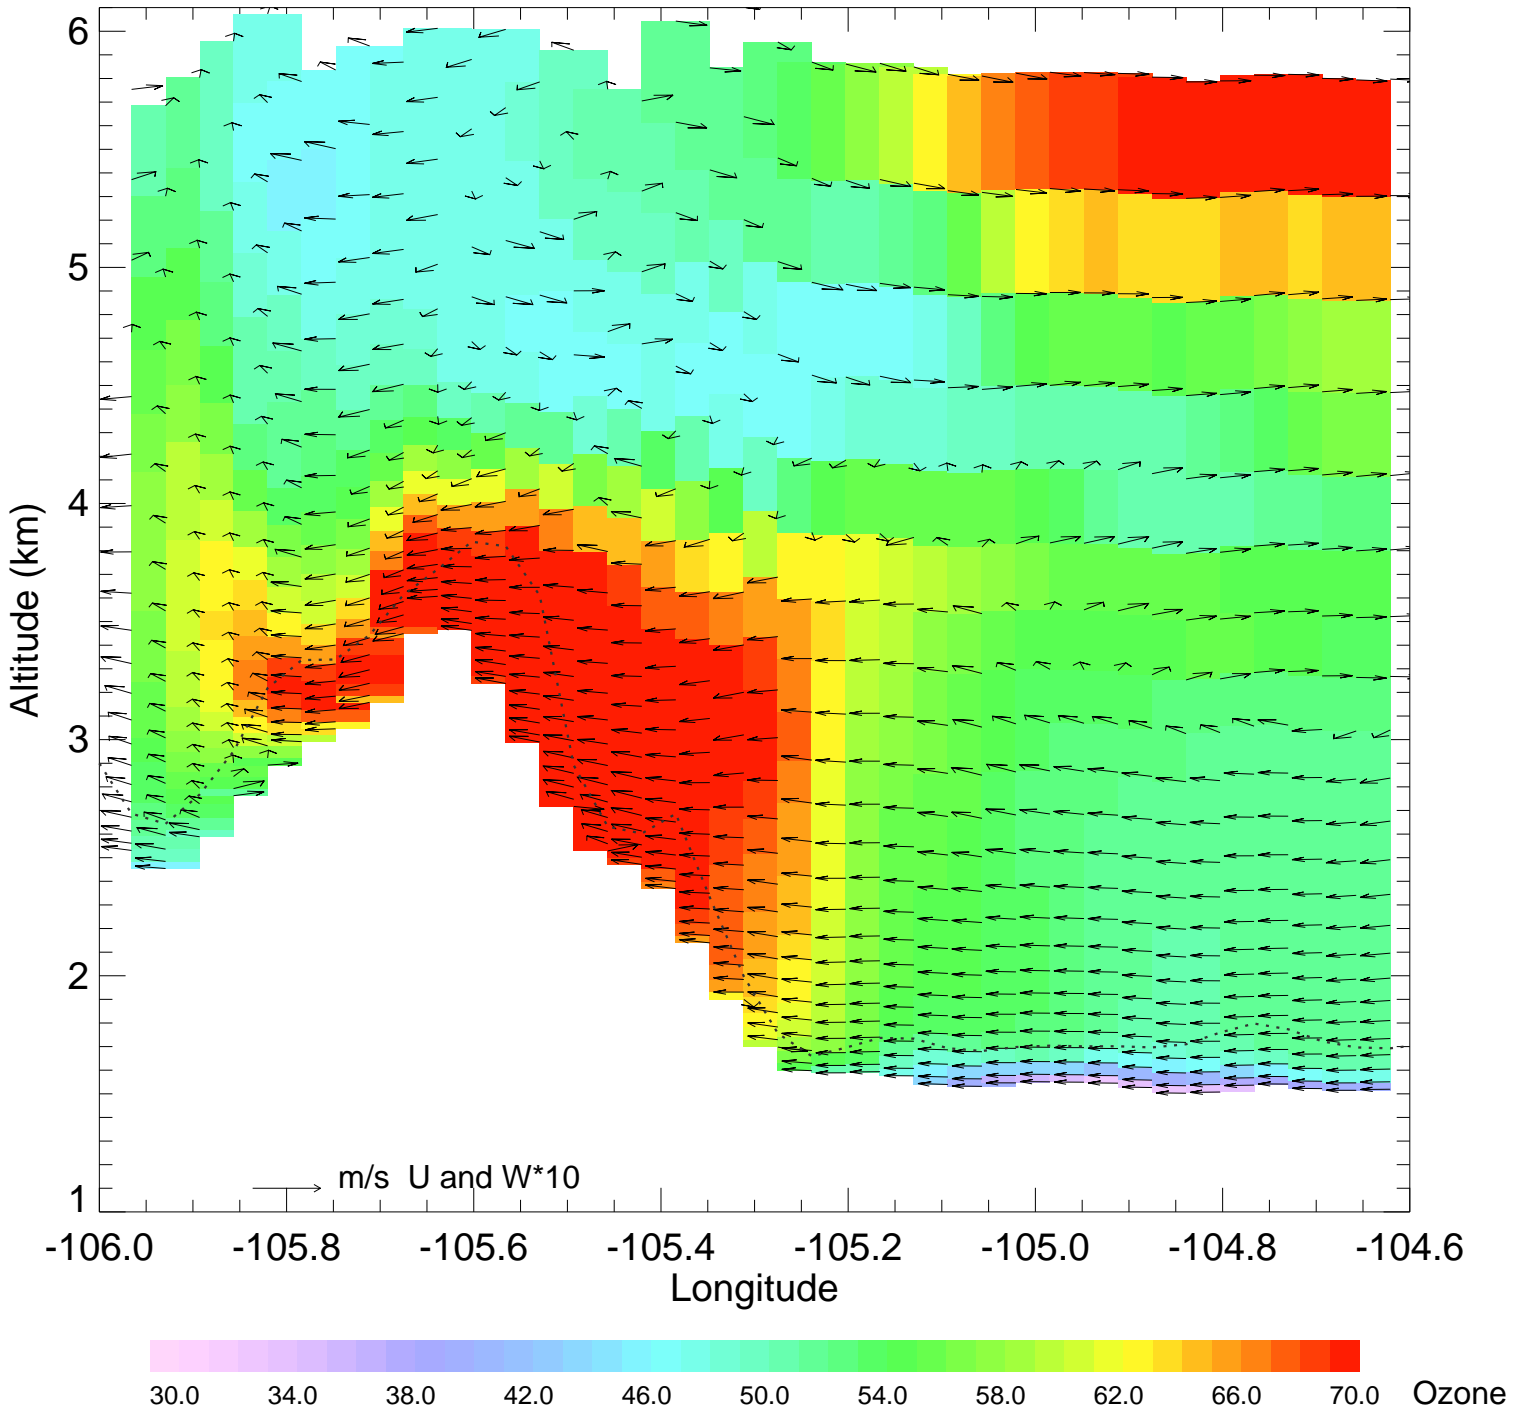

Ozone @ 39.99N 2014-08-11_02:00:00