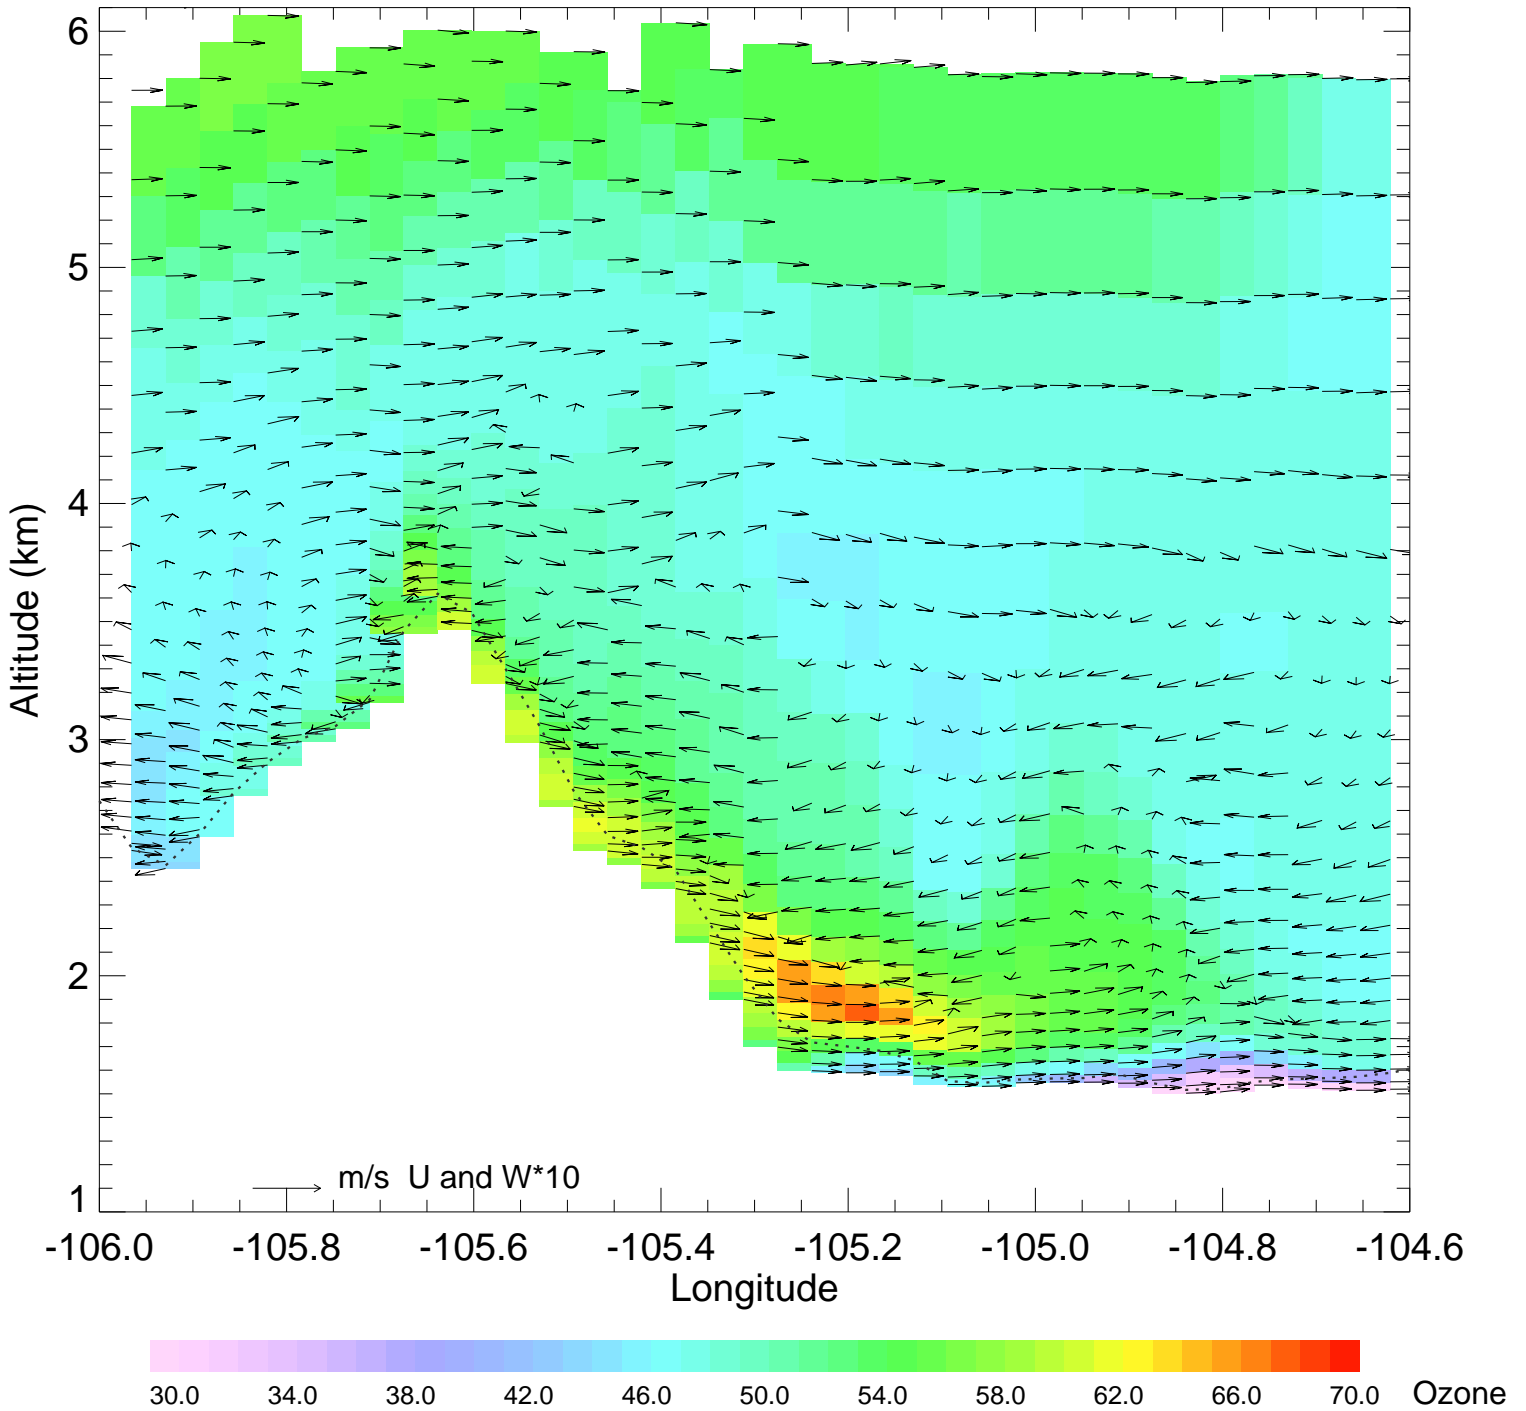

Topography and E_C2H6

Ozone @ 39.99N 2014-08-10_00:00:00

Ozone @ 39.99N 2014-08-10_01:00:00

Ozone @ 39.99N 2014-08-10_02:00:00

Ozone @ 39.99N 2014-08-10_03:00:00

Ozone @ 39.99N 2014-08-10_04:00:00

Ozone @ 39.99N 2014-08-10_05:00:00