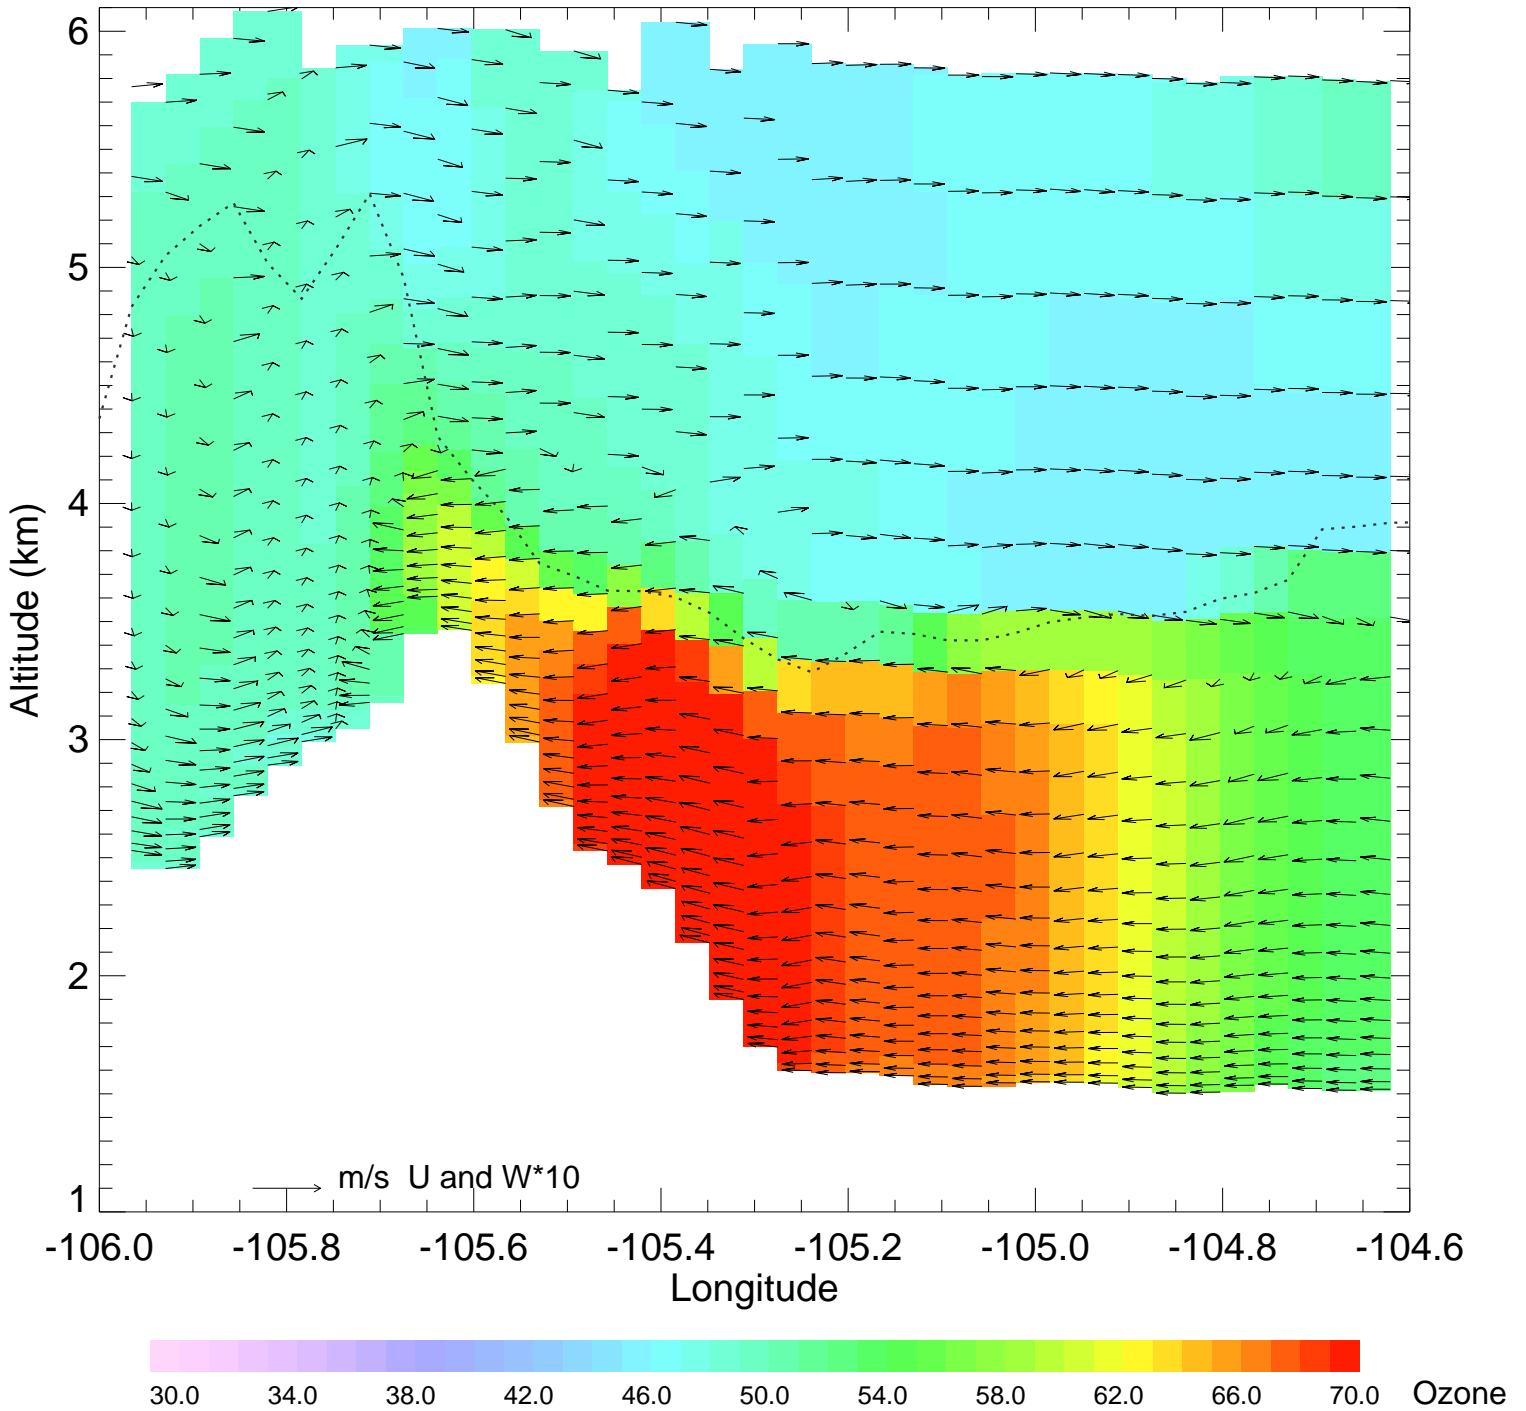

Ozone @ 39.99N 2014-08-10_18:00:00

Ozone @ 39.99N 2014-08-10_19:00:00

Ozone @ 39.99N 2014-08-10_20:00:00

Ozone @ 39.99N 2014-08-10_21:00:00

Ozone @ 39.99N 2014-08-10_22:00:00

Ozone @ 39.99N 2014-08-10_23:00:00