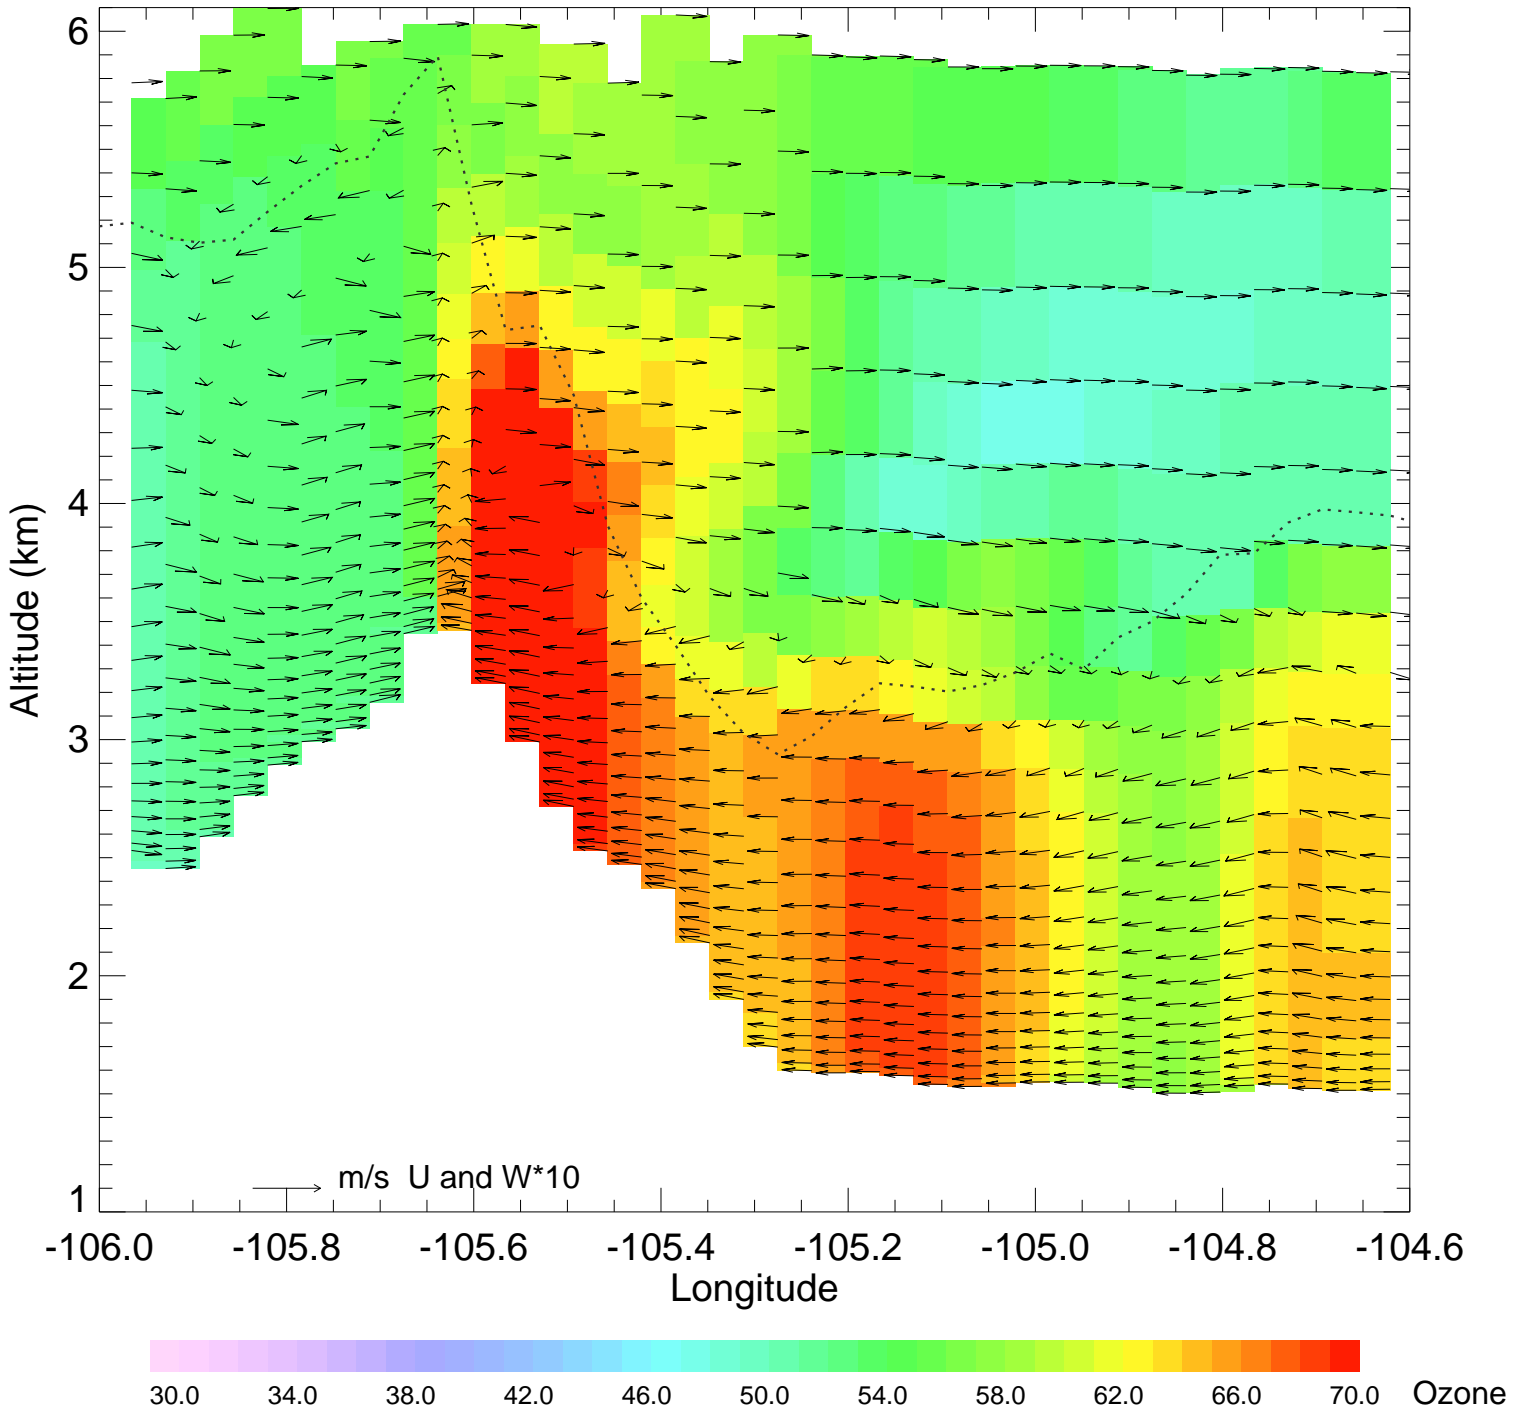

Ozone @ 39.99N 2014-08-12_19:00:00