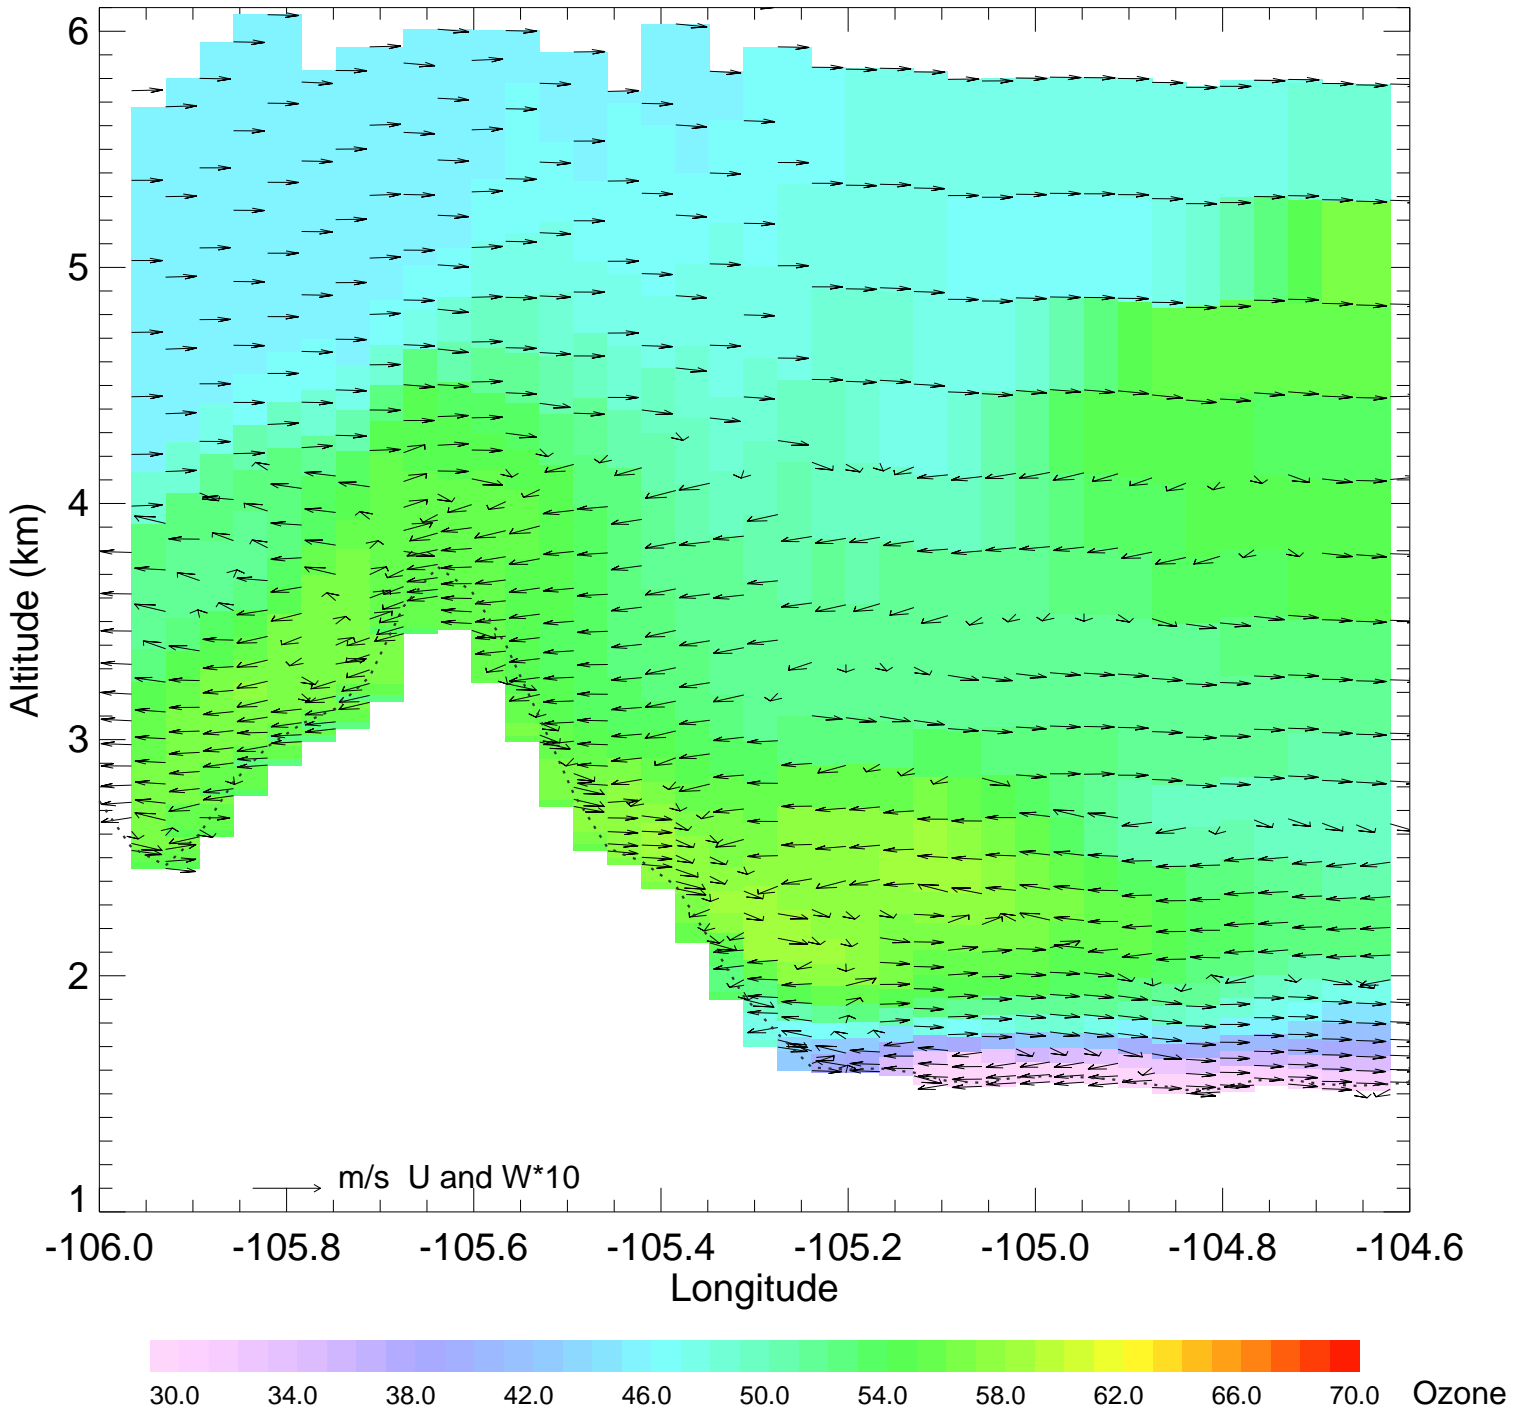

Ozone @ 39.99N 2014-08-11_06:00:00

Ozone @ 39.99N 2014-08-11_07:00:00

Ozone @ 39.99N 2014-08-11_08:00:00

Ozone @ 39.99N 2014-08-11_09:00:00

Ozone @ 39.99N 2014-08-11_10:00:00

Ozone @ 39.99N 2014-08-11_11:00:00