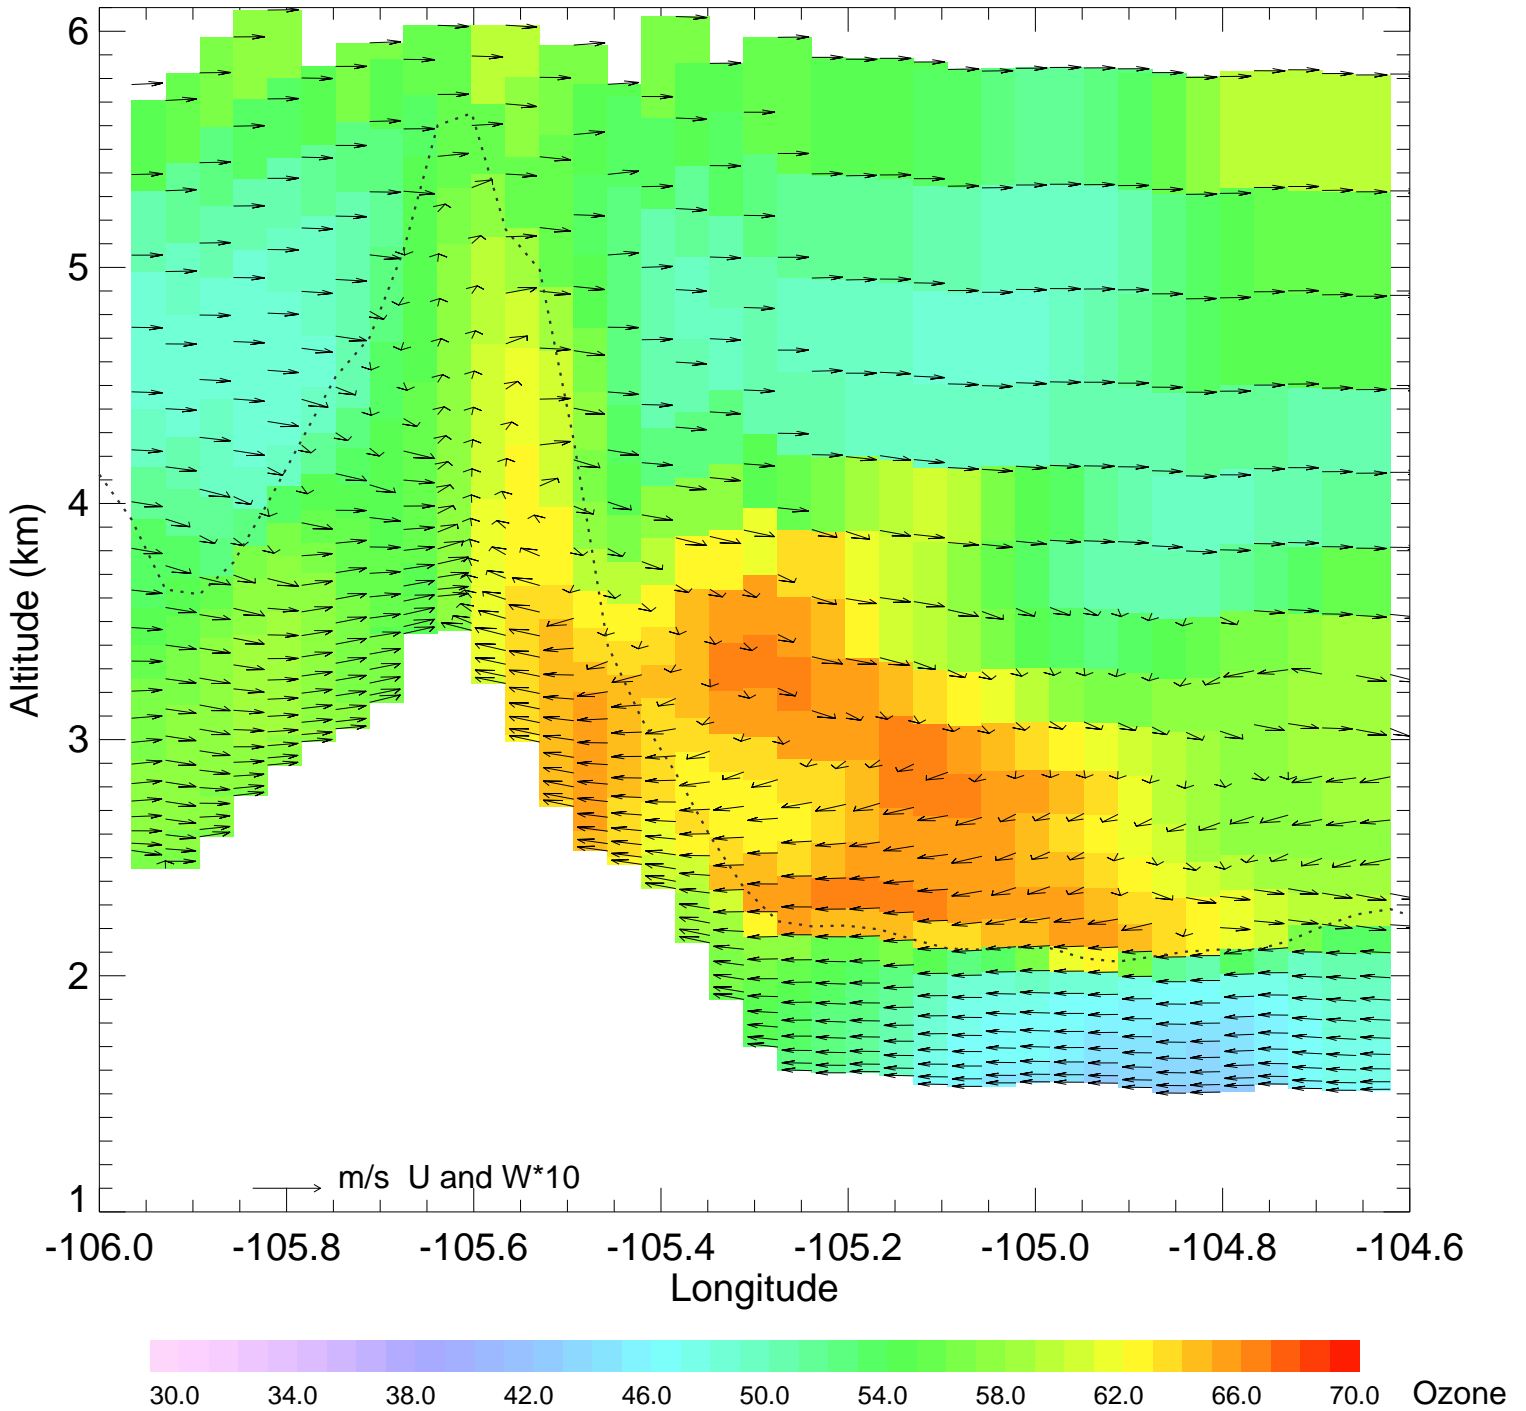

Ozone @ 39.99N 2014-08-12_12:00:00

Ozone @ 39.99N 2014-08-12_13:00:00

Ozone @ 39.99N 2014-08-12_14:00:00

Ozone @ 39.99N 2014-08-12_15:00:00

Ozone @ 39.99N 2014-08-12_16:00:00

Ozone @ 39.99N 2014-08-12_17:00:00