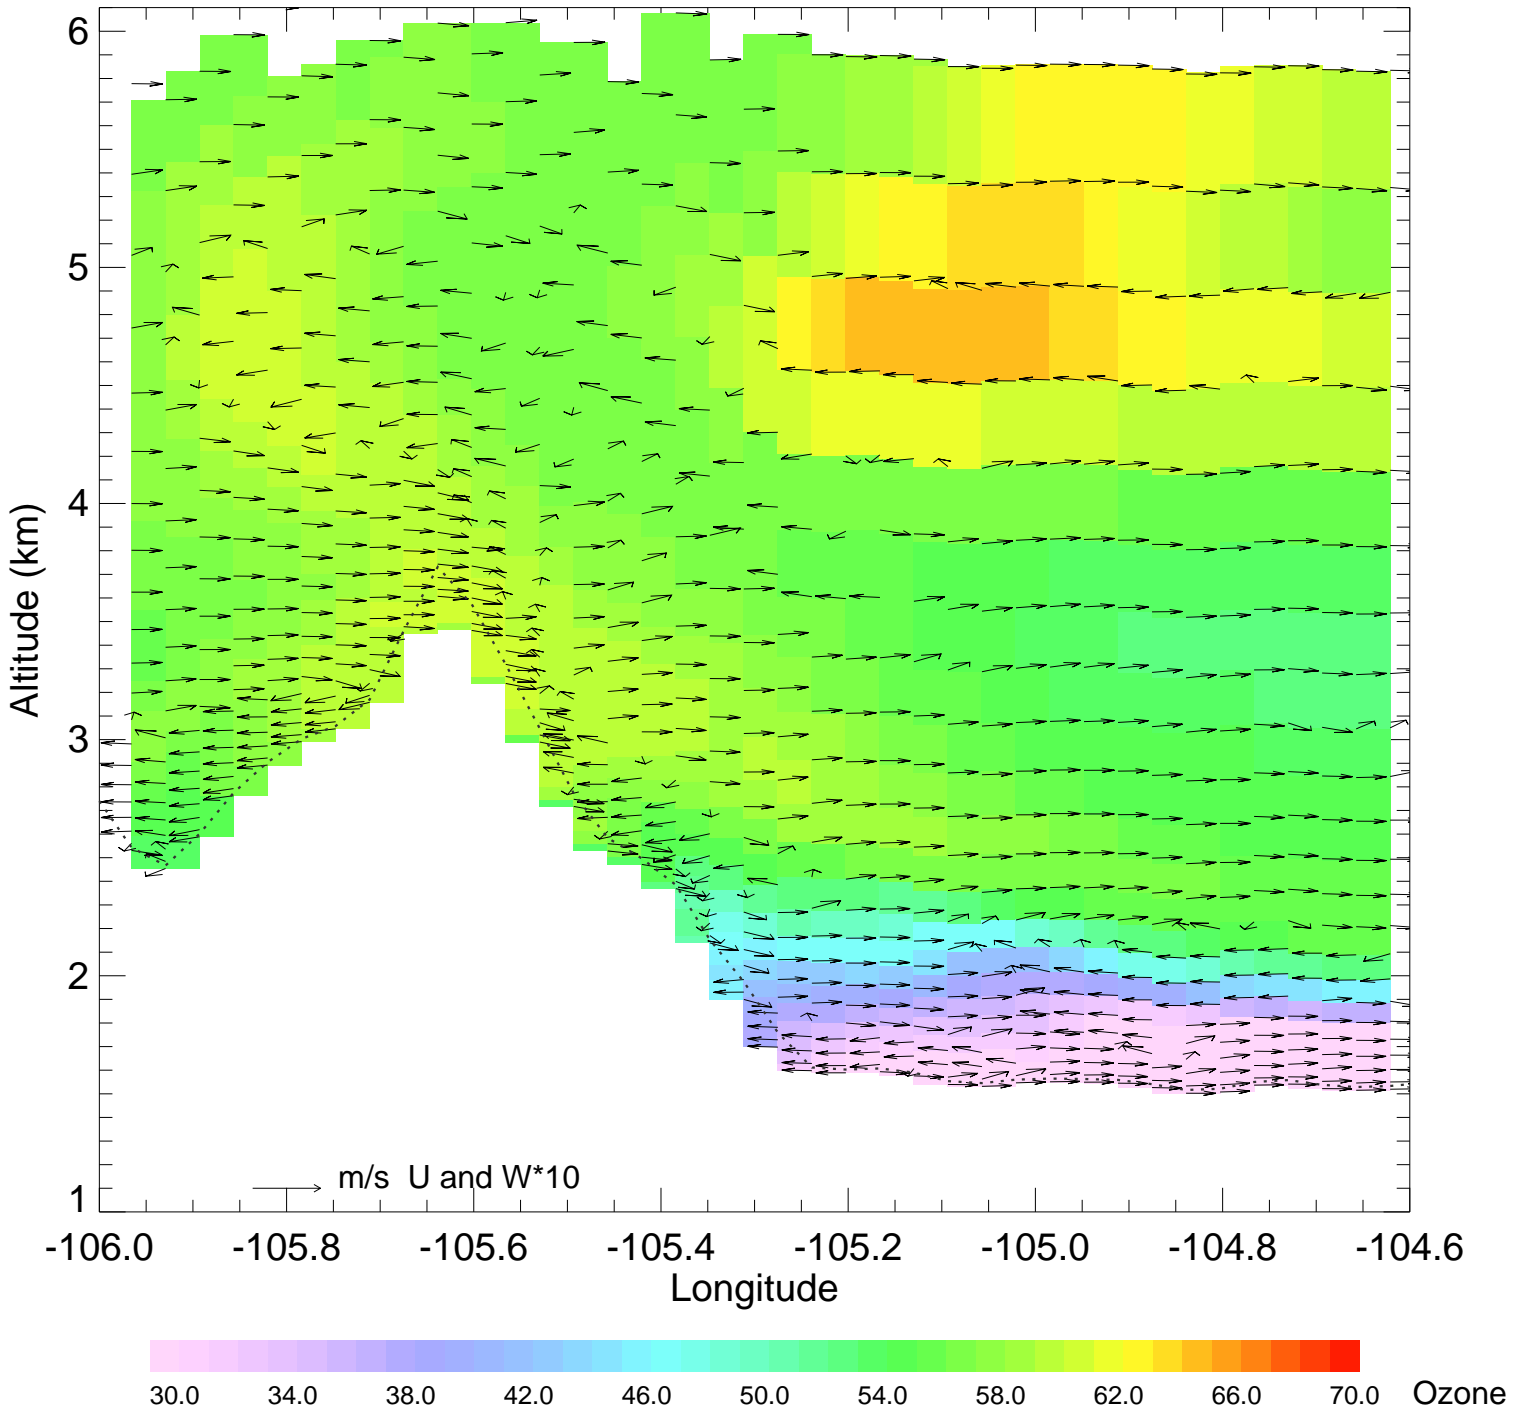

Ozone @ 39.99N 2014-08-13_12:00:00