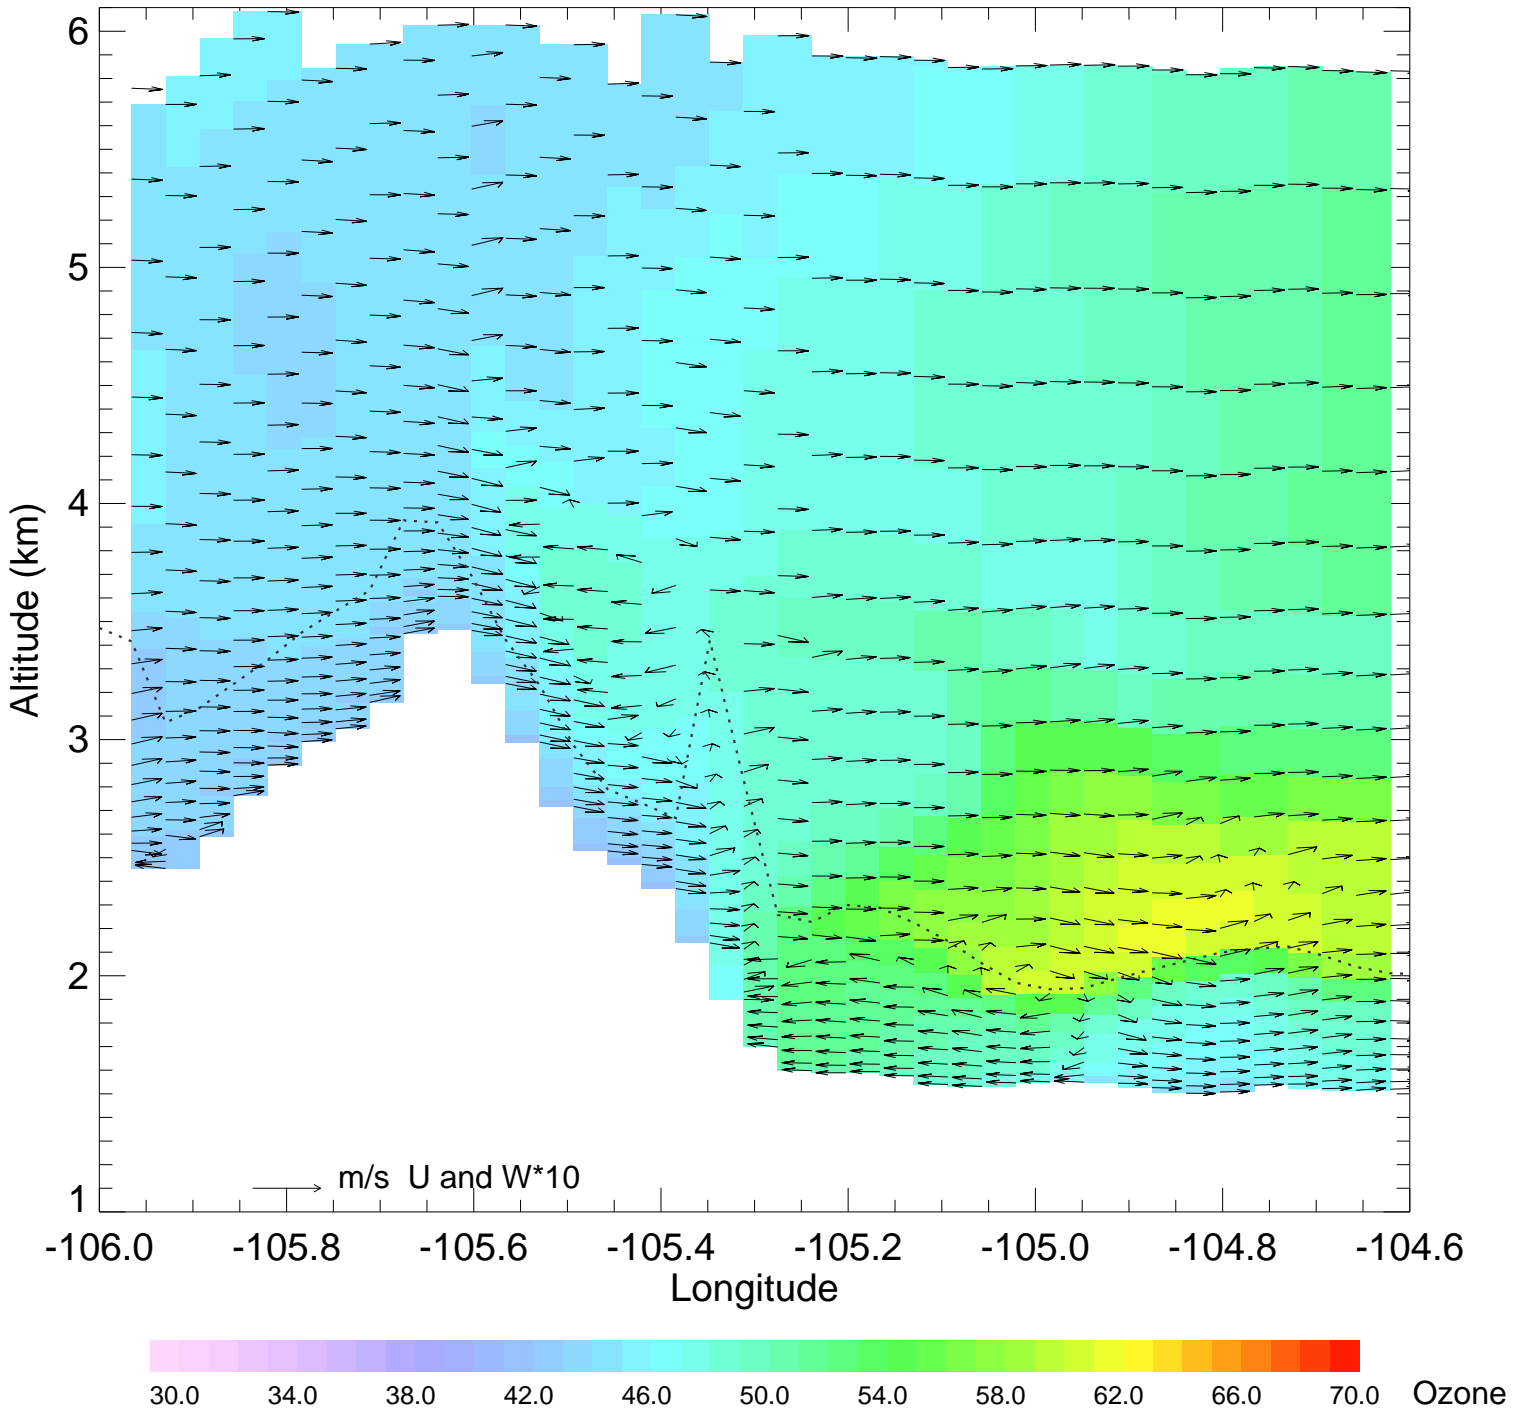

Ozone @ 39.99N 2014-08-14_12:00:00

Ozone @ 39.99N 2014-08-14_13:00:00

Ozone @ 39.99N 2014-08-14_14:00:00

Ozone @ 39.99N 2014-08-14_15:00:00

Ozone @ 39.99N 2014-08-14_16:00:00

Ozone @ 39.99N 2014-08-14_17:00:00

Ozone @ 39.99N 2014-08-14_18:00:00

Ozone @ 39.99N 2014-08-14_19:00:00

Ozone @ 39.99N 2014-08-14_20:00:00

Ozone @ 39.99N 2014-08-14_21:00:00

Ozone @ 39.99N 2014-08-14_22:00:00

Ozone @ 39.99N 2014-08-14_23:00:00