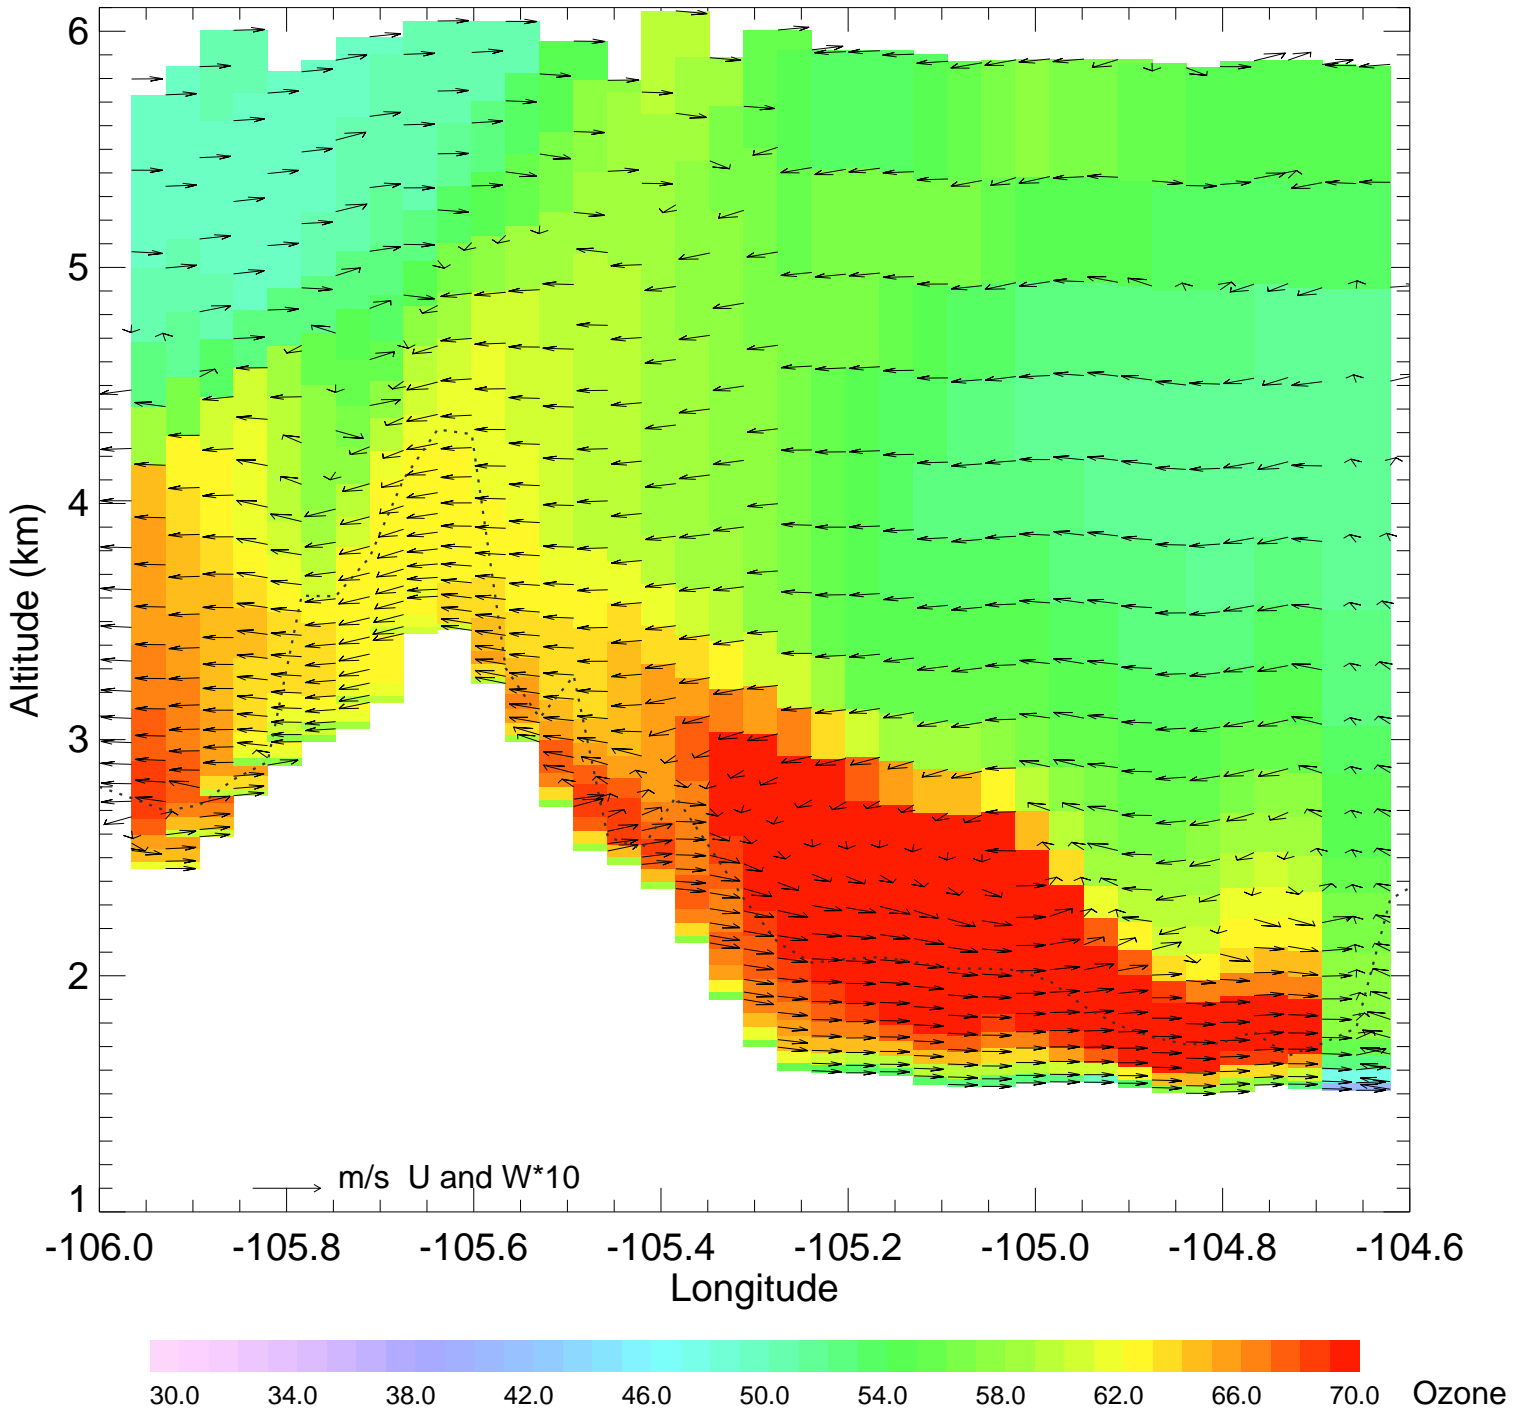

Ozone @ 39.99N 2014-08-13_18:00:00

Ozone @ 39.99N 2014-08-13_19:00:00

Ozone @ 39.99N 2014-08-13_20:00:00

Ozone @ 39.99N 2014-08-13_21:00:00

Ozone @ 39.99N 2014-08-13_22:00:00

Ozone @ 39.99N 2014-08-13_23:00:00

Ozone @ 39.99N 2014-08-14_00:00:00

Ozone @ 39.99N 2014-08-14_01:00:00

Ozone @ 39.99N 2014-08-14_02:00:00

Ozone @ 39.99N 2014-08-14_03:00:00

Ozone @ 39.99N 2014-08-14_04:00:00

Ozone @ 39.99N 2014-08-14_05:00:00