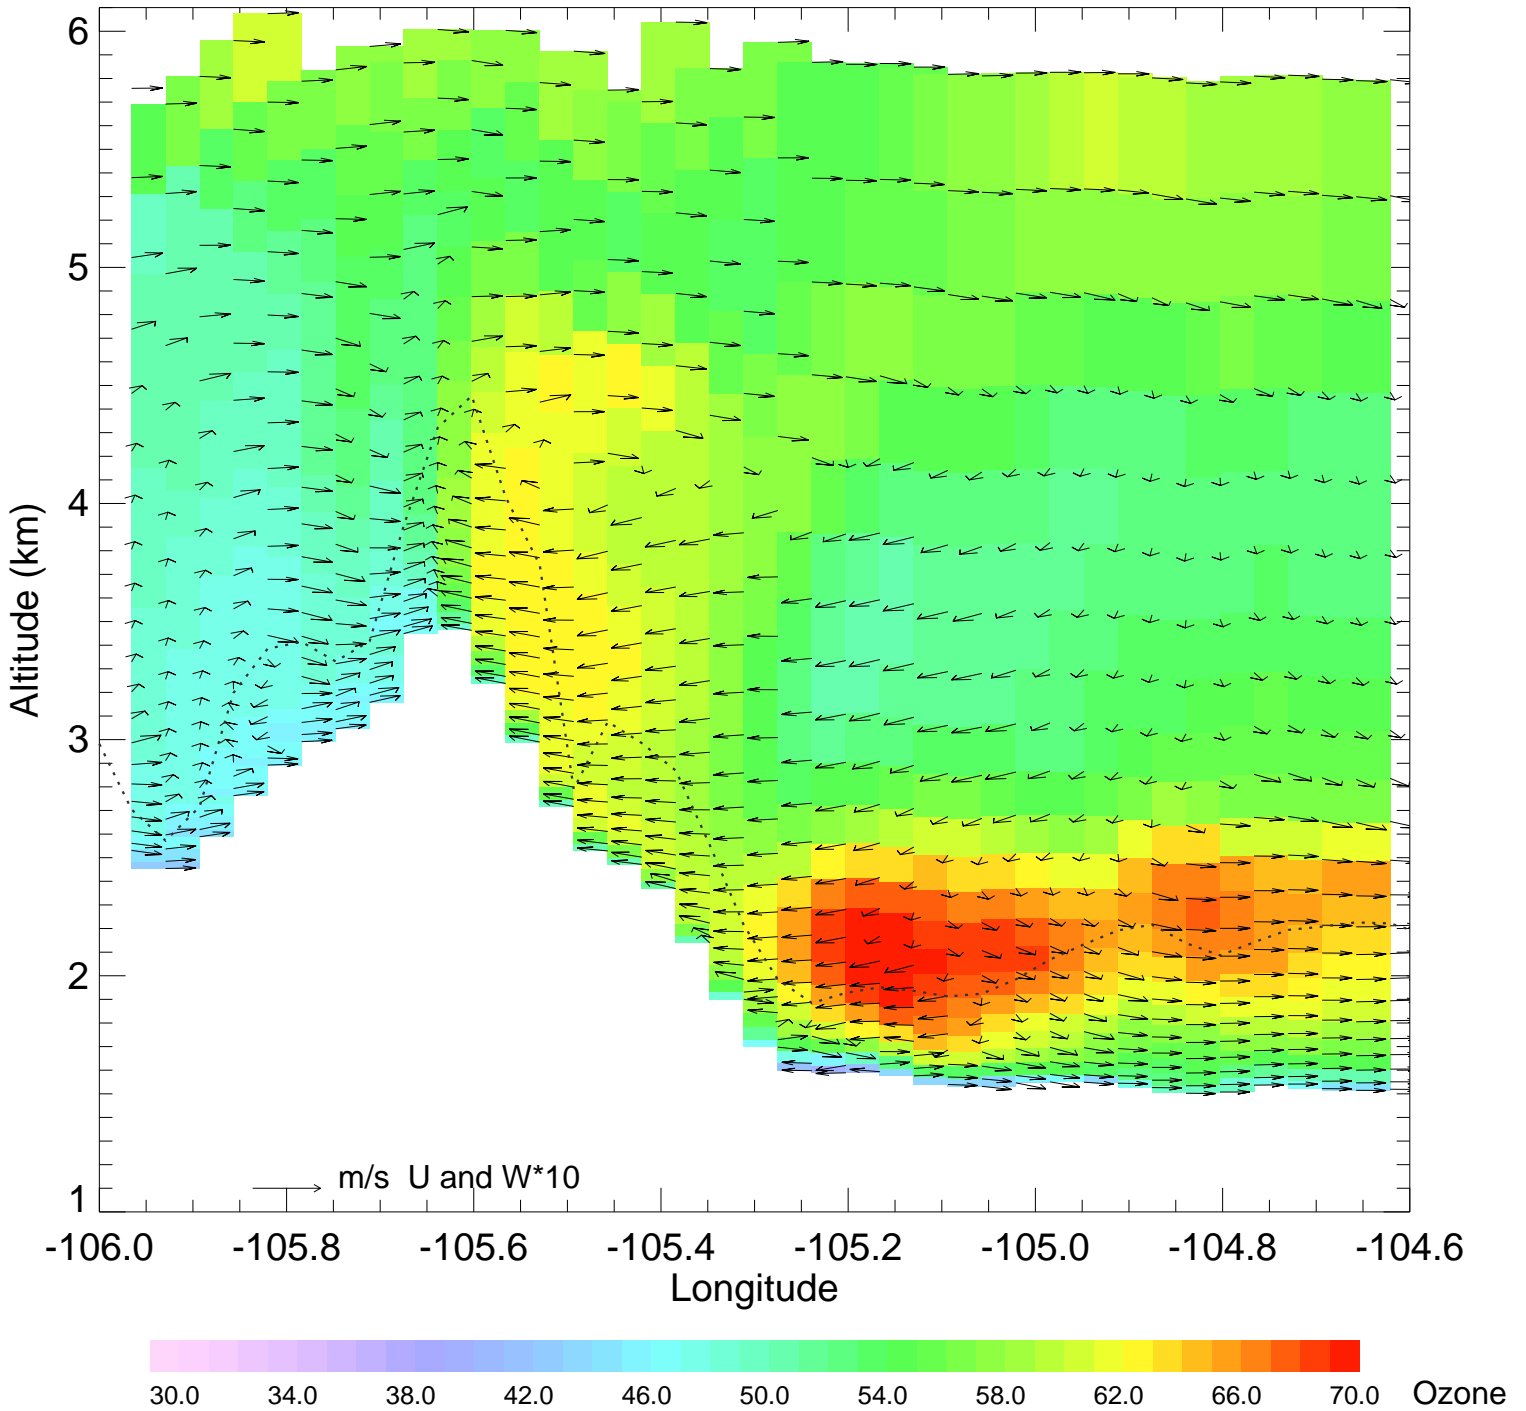

Topography and E_C2H6

Ozone @ 39.99N 2014-08-10_00:00:00

Ozone @ 39.99N 2014-08-10_01:00:00

Ozone @ 39.99N 2014-08-10_02:00:00

Ozone @ 39.99N 2014-08-10_03:00:00

Ozone @ 39.99N 2014-08-10_04:00:00

Ozone @ 39.99N 2014-08-10_05:00:00