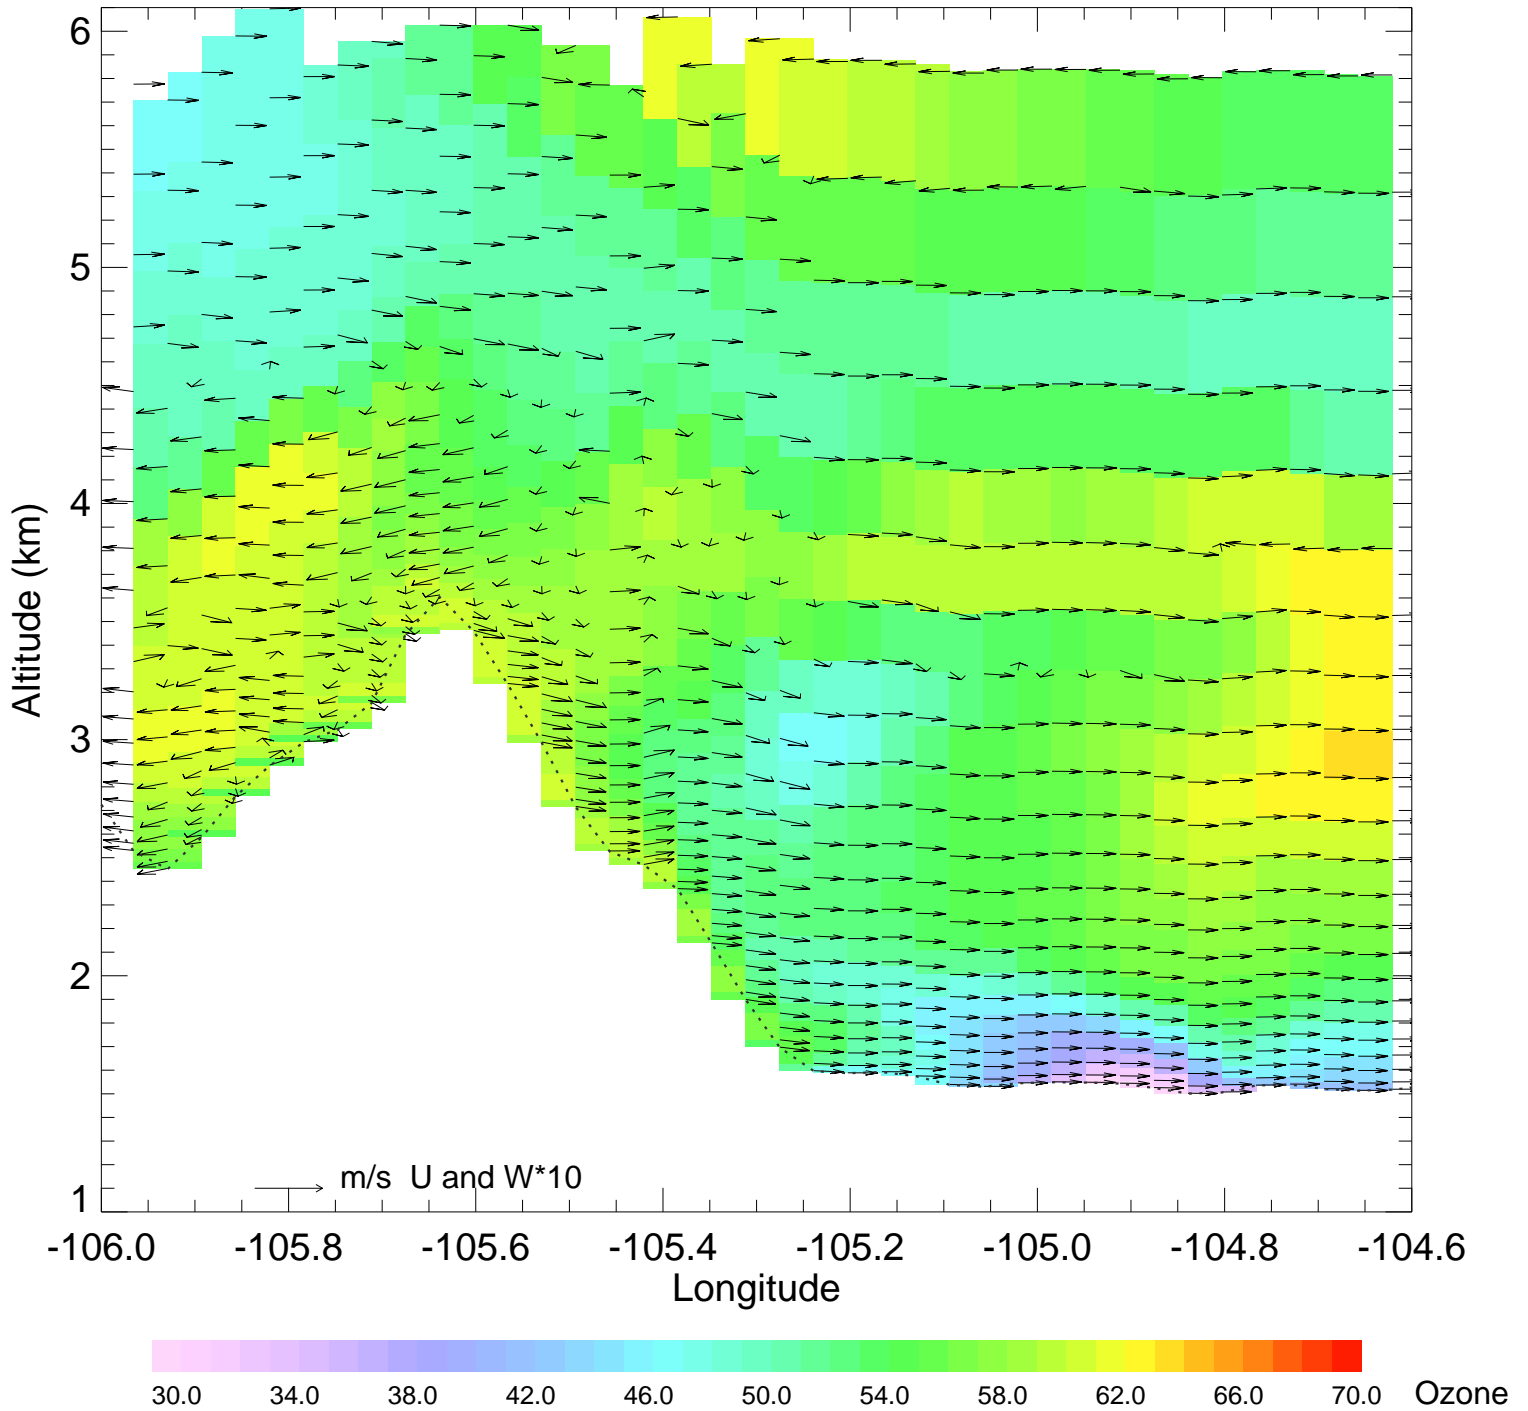

Ozone @ 39.99N 2014-08-12_06:00:00