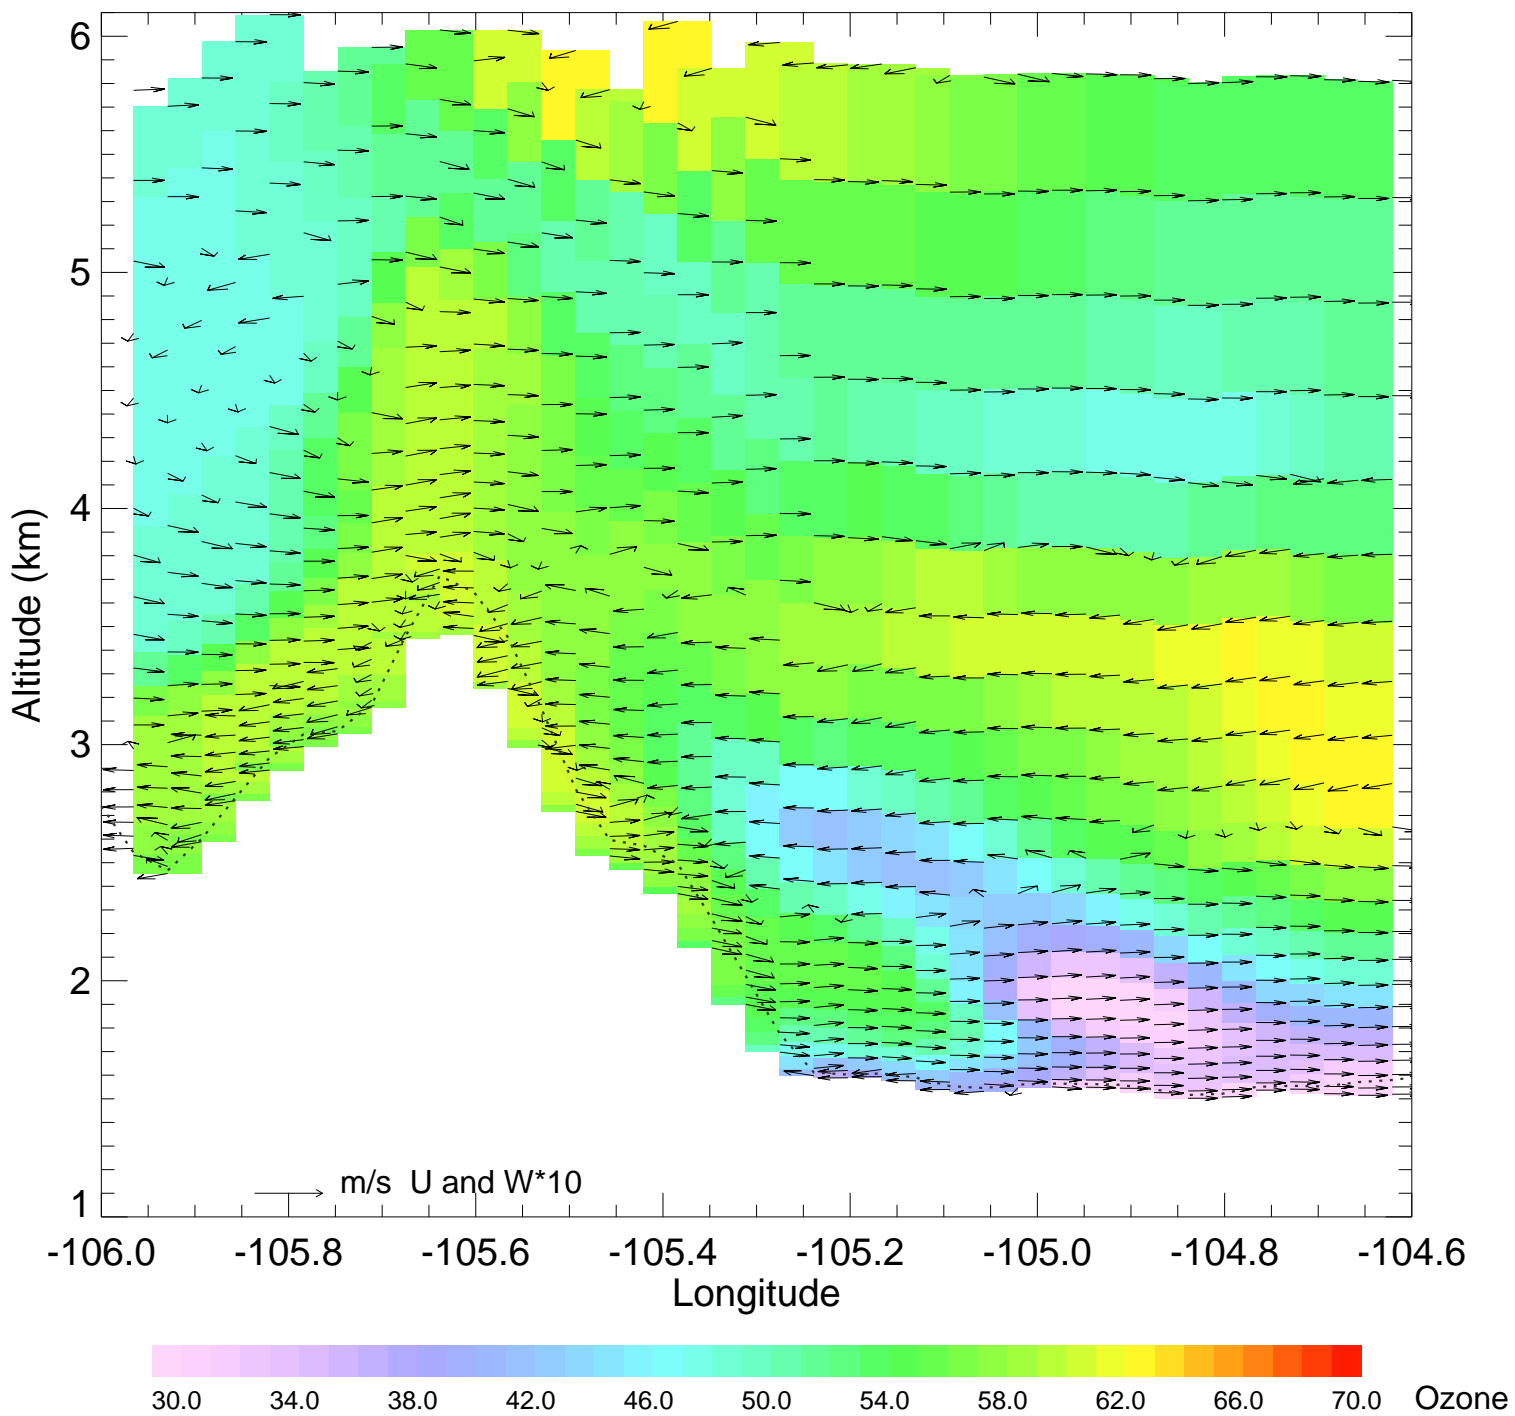

Ozone @ 39.99N 2014-08-12_08:00:00