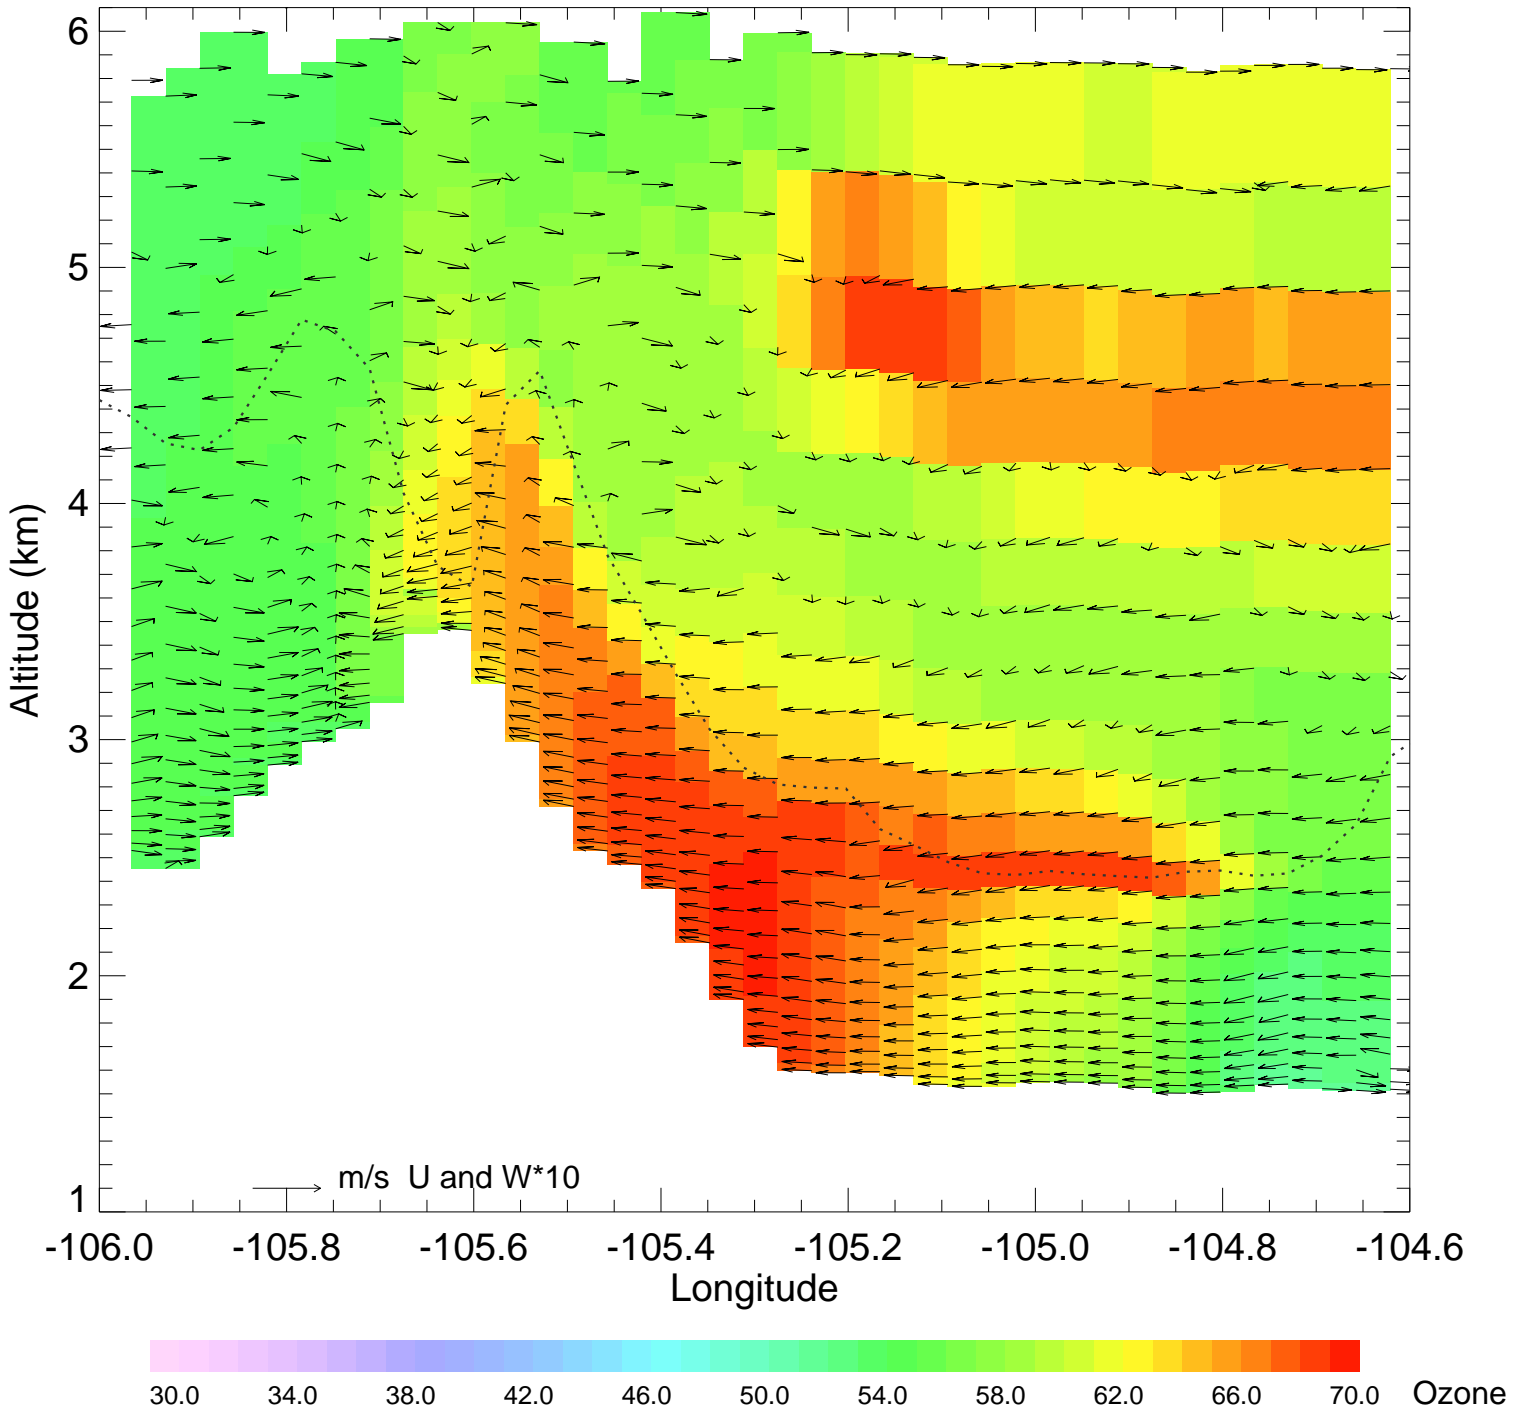

Ozone @ 39.99N 2014-08-13_12:00:00

Ozone @ 39.99N 2014-08-13_13:00:00

Ozone @ 39.99N 2014-08-13_14:00:00

Ozone @ 39.99N 2014-08-13_15:00:00

Ozone @ 39.99N 2014-08-13_16:00:00

Ozone @ 39.99N 2014-08-13_17:00:00

Ozone @ 39.99N 2014-08-13_18:00:00

Ozone @ 39.99N 2014-08-13_19:00:00

Ozone @ 39.99N 2014-08-13_20:00:00

Ozone @ 39.99N 2014-08-13_21:00:00

Ozone @ 39.99N 2014-08-13_22:00:00

Ozone @ 39.99N 2014-08-13_23:00:00