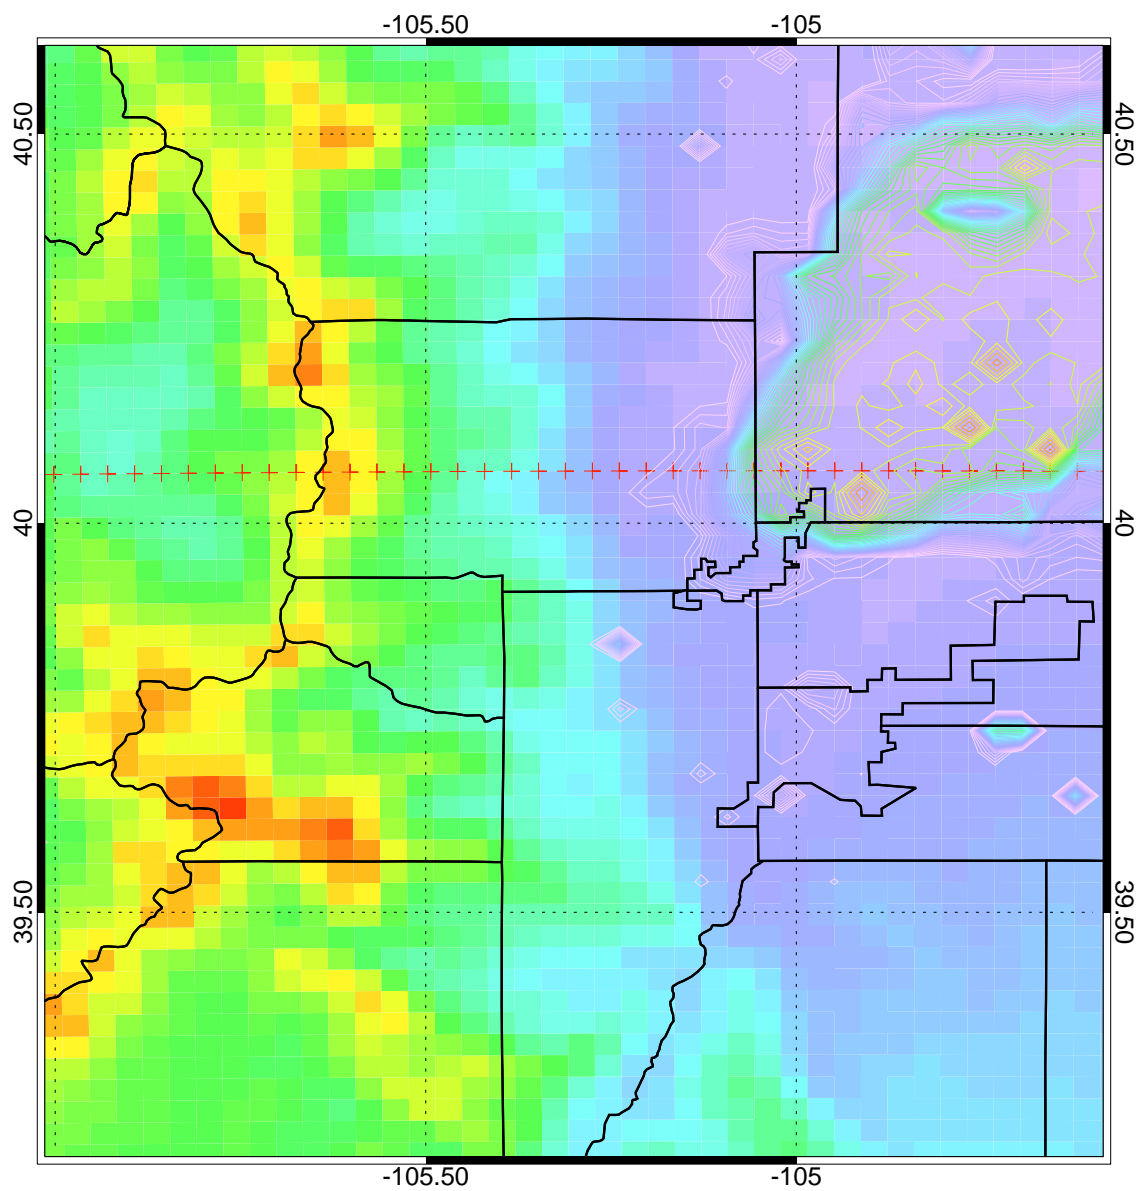

Topography and E_C2H6

Ozone @ 39.99N 2014-08-10_00:00:00

Ozone @ 39.99N 2014-08-10_01:00:00

Ozone @ 39.99N 2014-08-10_02:00:00

Ozone @ 39.99N 2014-08-10_03:00:00

Ozone @ 39.99N 2014-08-10_04:00:00

Ozone @ 39.99N 2014-08-10_05:00:00