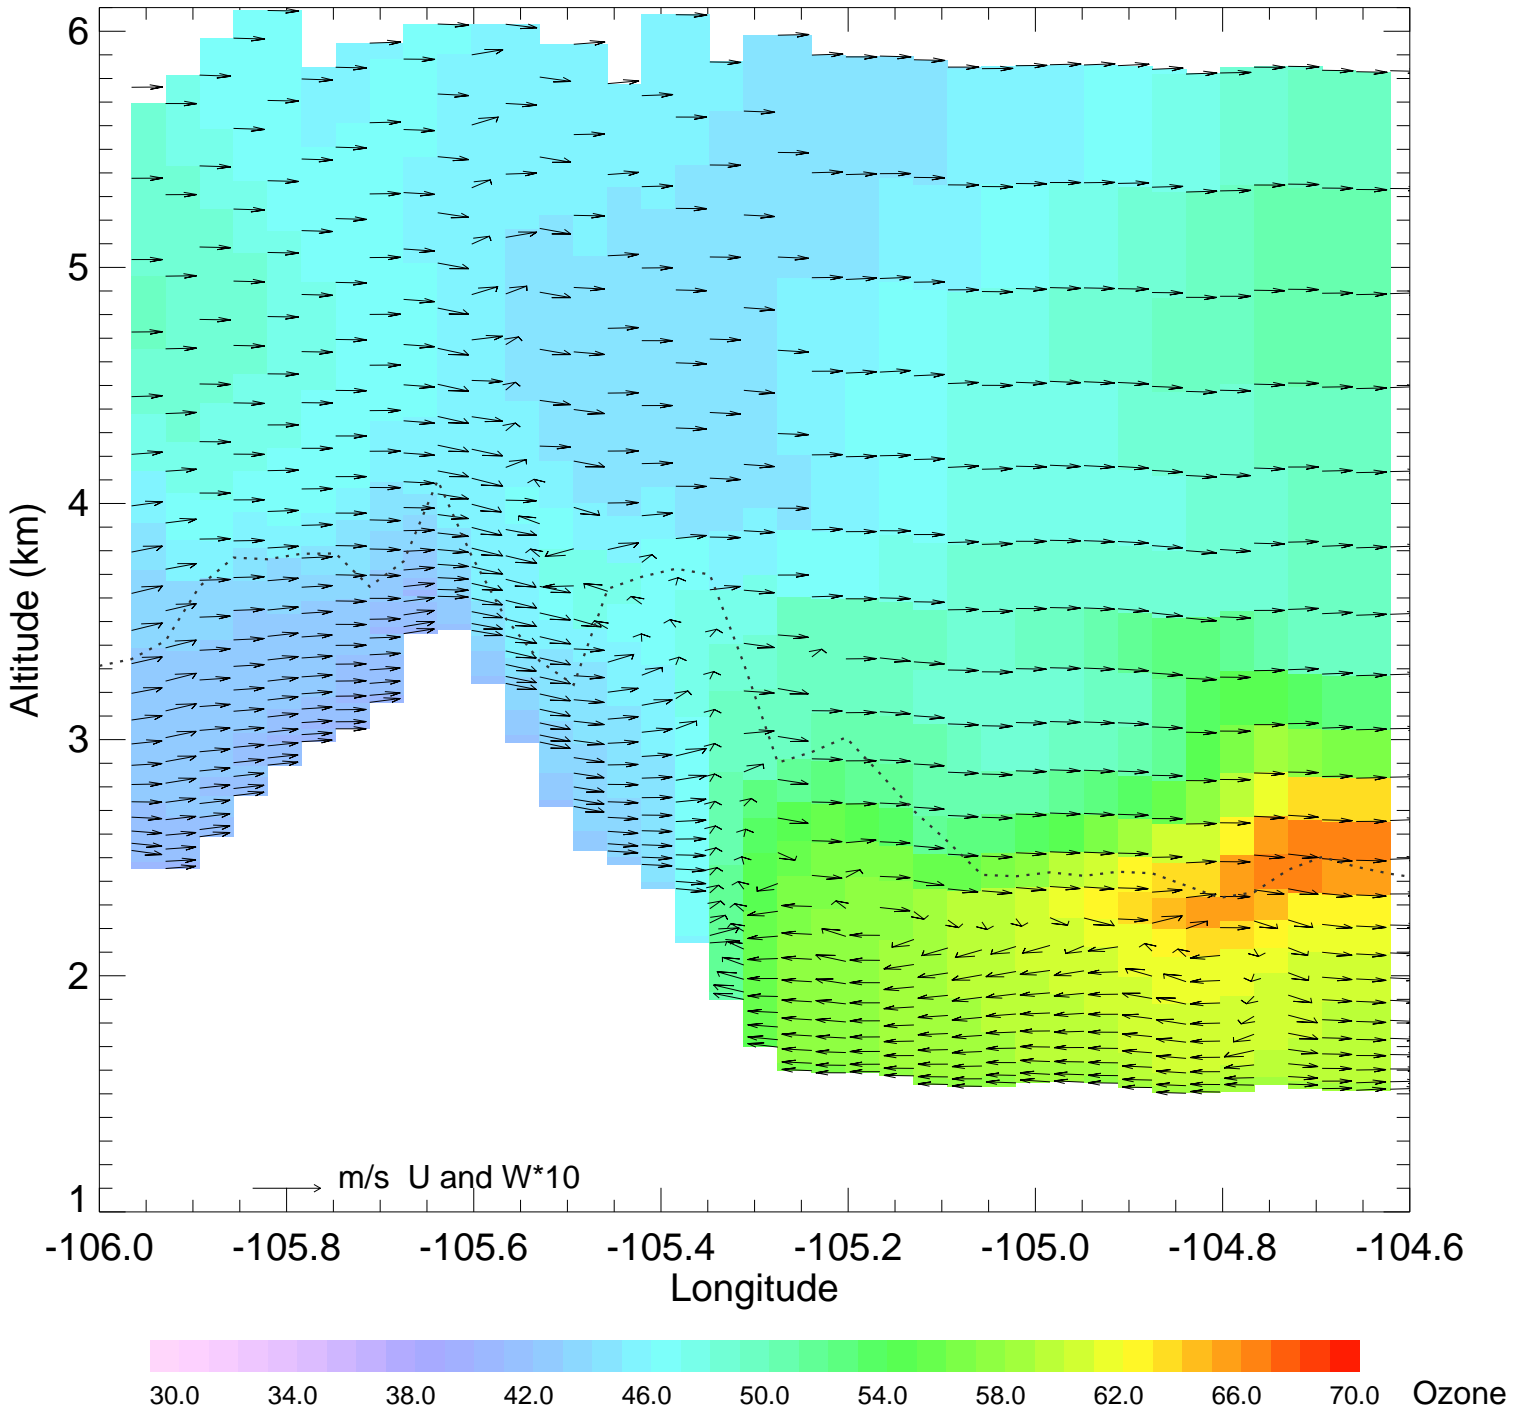

Ozone @ 39.99N 2014-08-14_12:00:00

Ozone @ 39.99N 2014-08-14_13:00:00

Ozone @ 39.99N 2014-08-14_14:00:00

Ozone @ 39.99N 2014-08-14_15:00:00

Ozone @ 39.99N 2014-08-14_16:00:00

Ozone @ 39.99N 2014-08-14_17:00:00

Ozone @ 39.99N 2014-08-14_18:00:00

Ozone @ 39.99N 2014-08-14_19:00:00

Ozone @ 39.99N 2014-08-14_20:00:00

Ozone @ 39.99N 2014-08-14_21:00:00

Ozone @ 39.99N 2014-08-14_22:00:00

Ozone @ 39.99N 2014-08-14_23:00:00