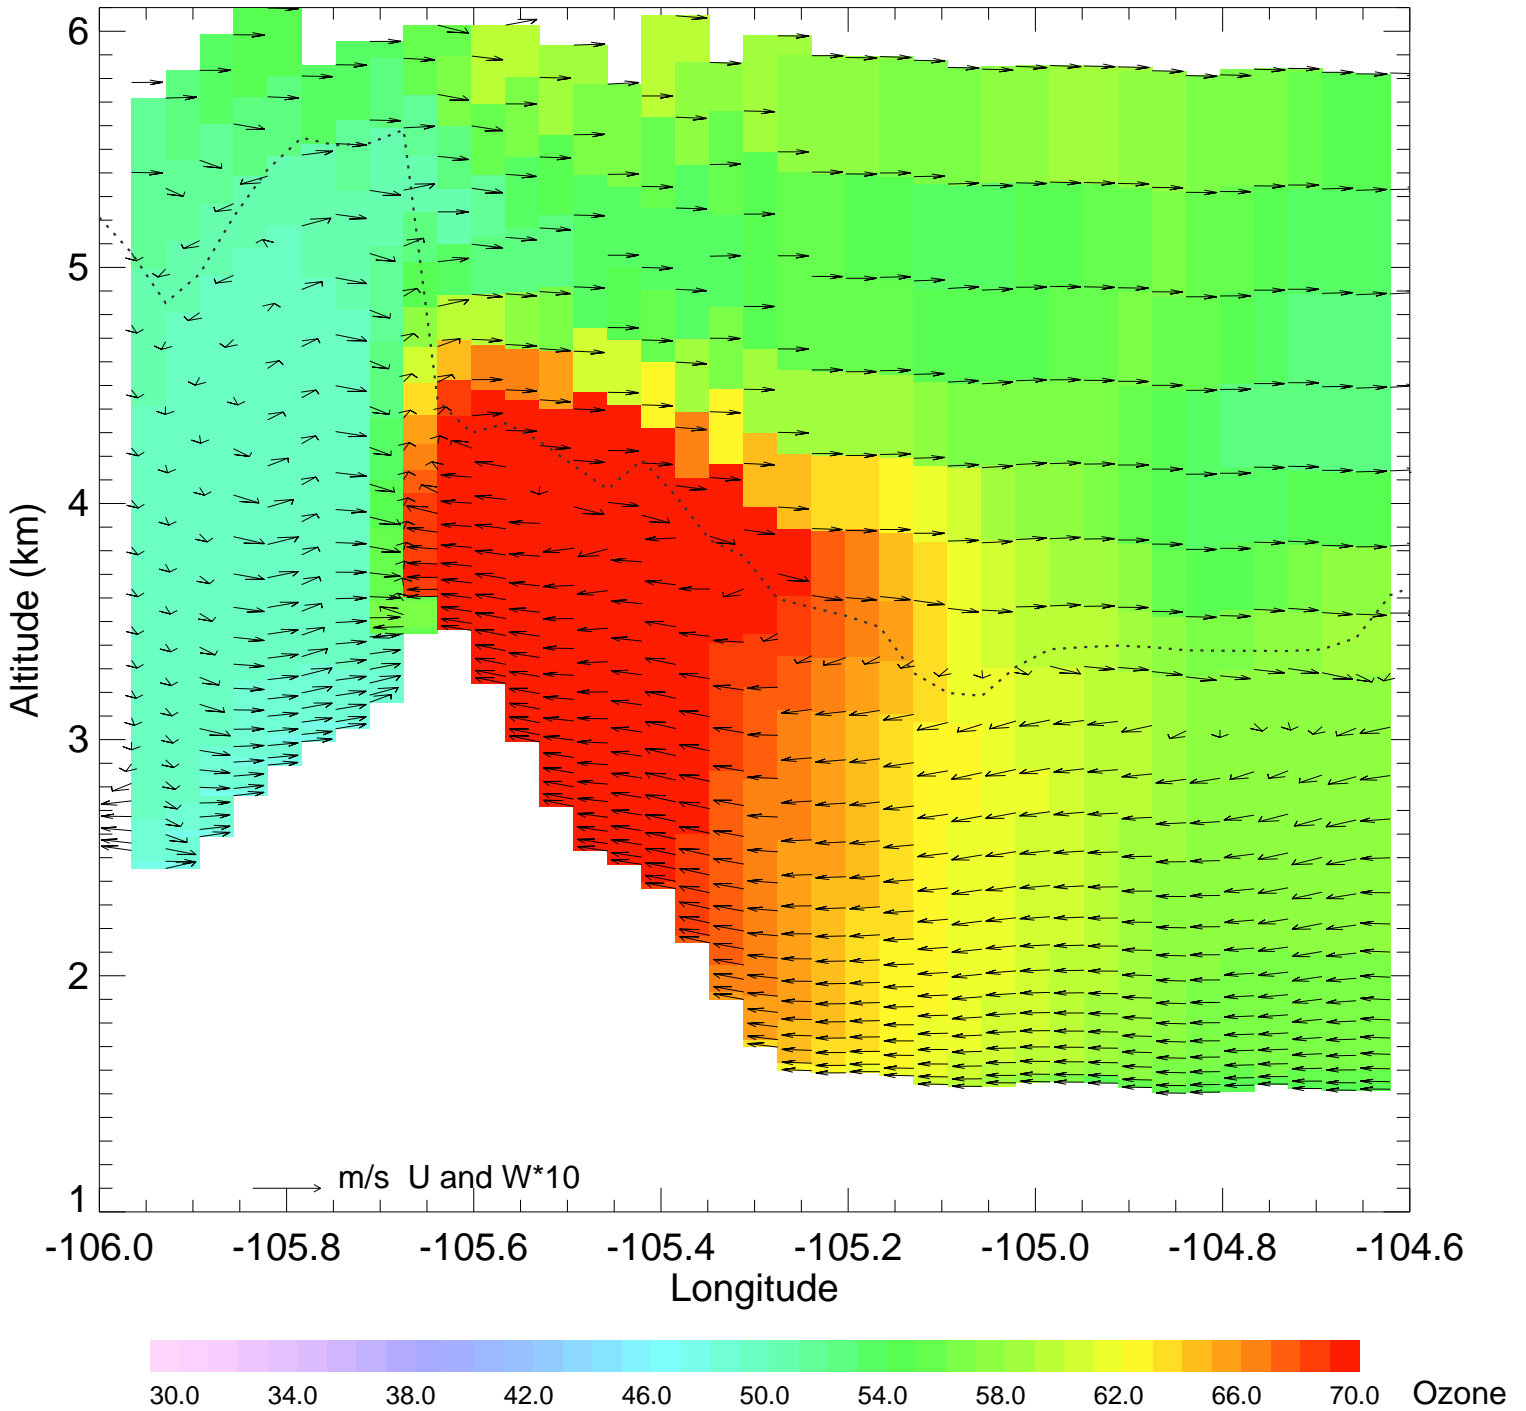

Ozone @ 39.99N 2014-08-12_00:00:00