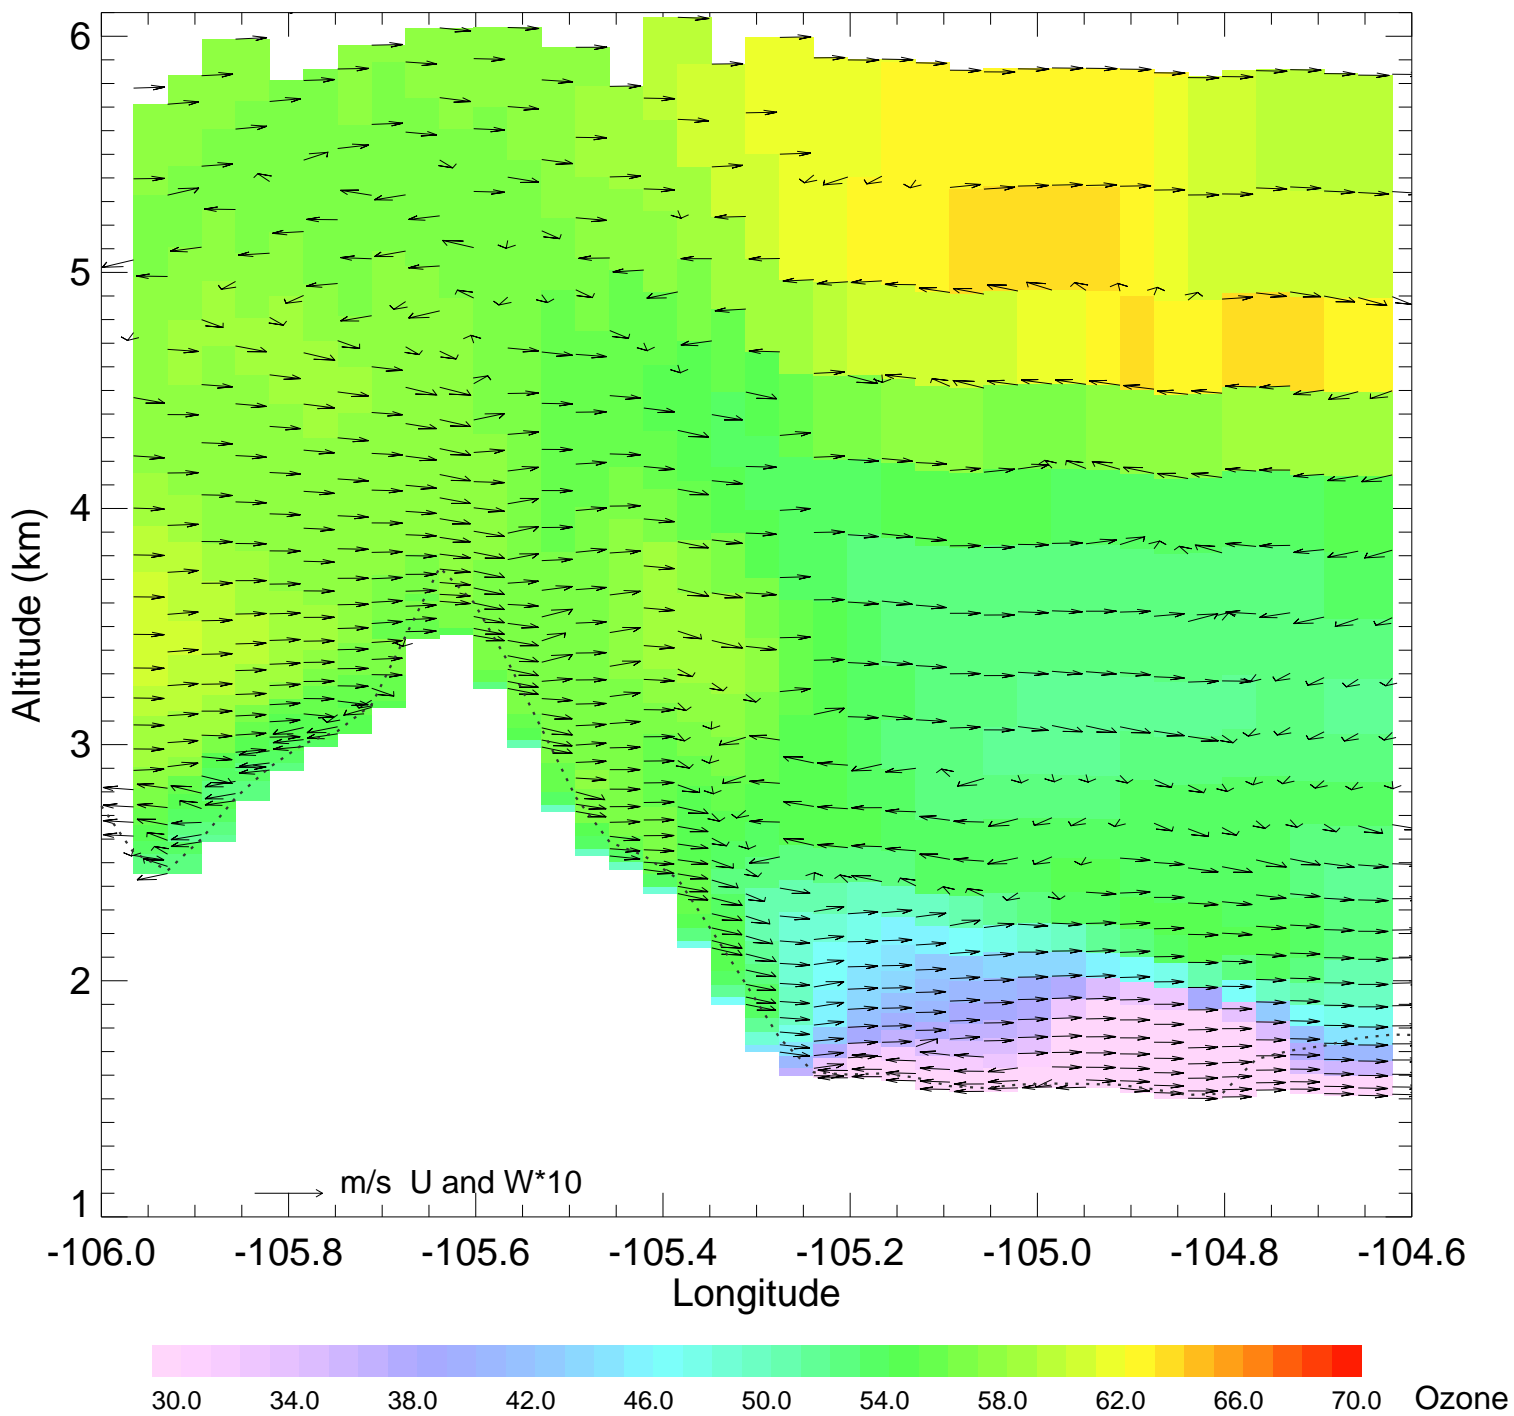

Ozone @ 39.99N 2014-08-13_08:00:00