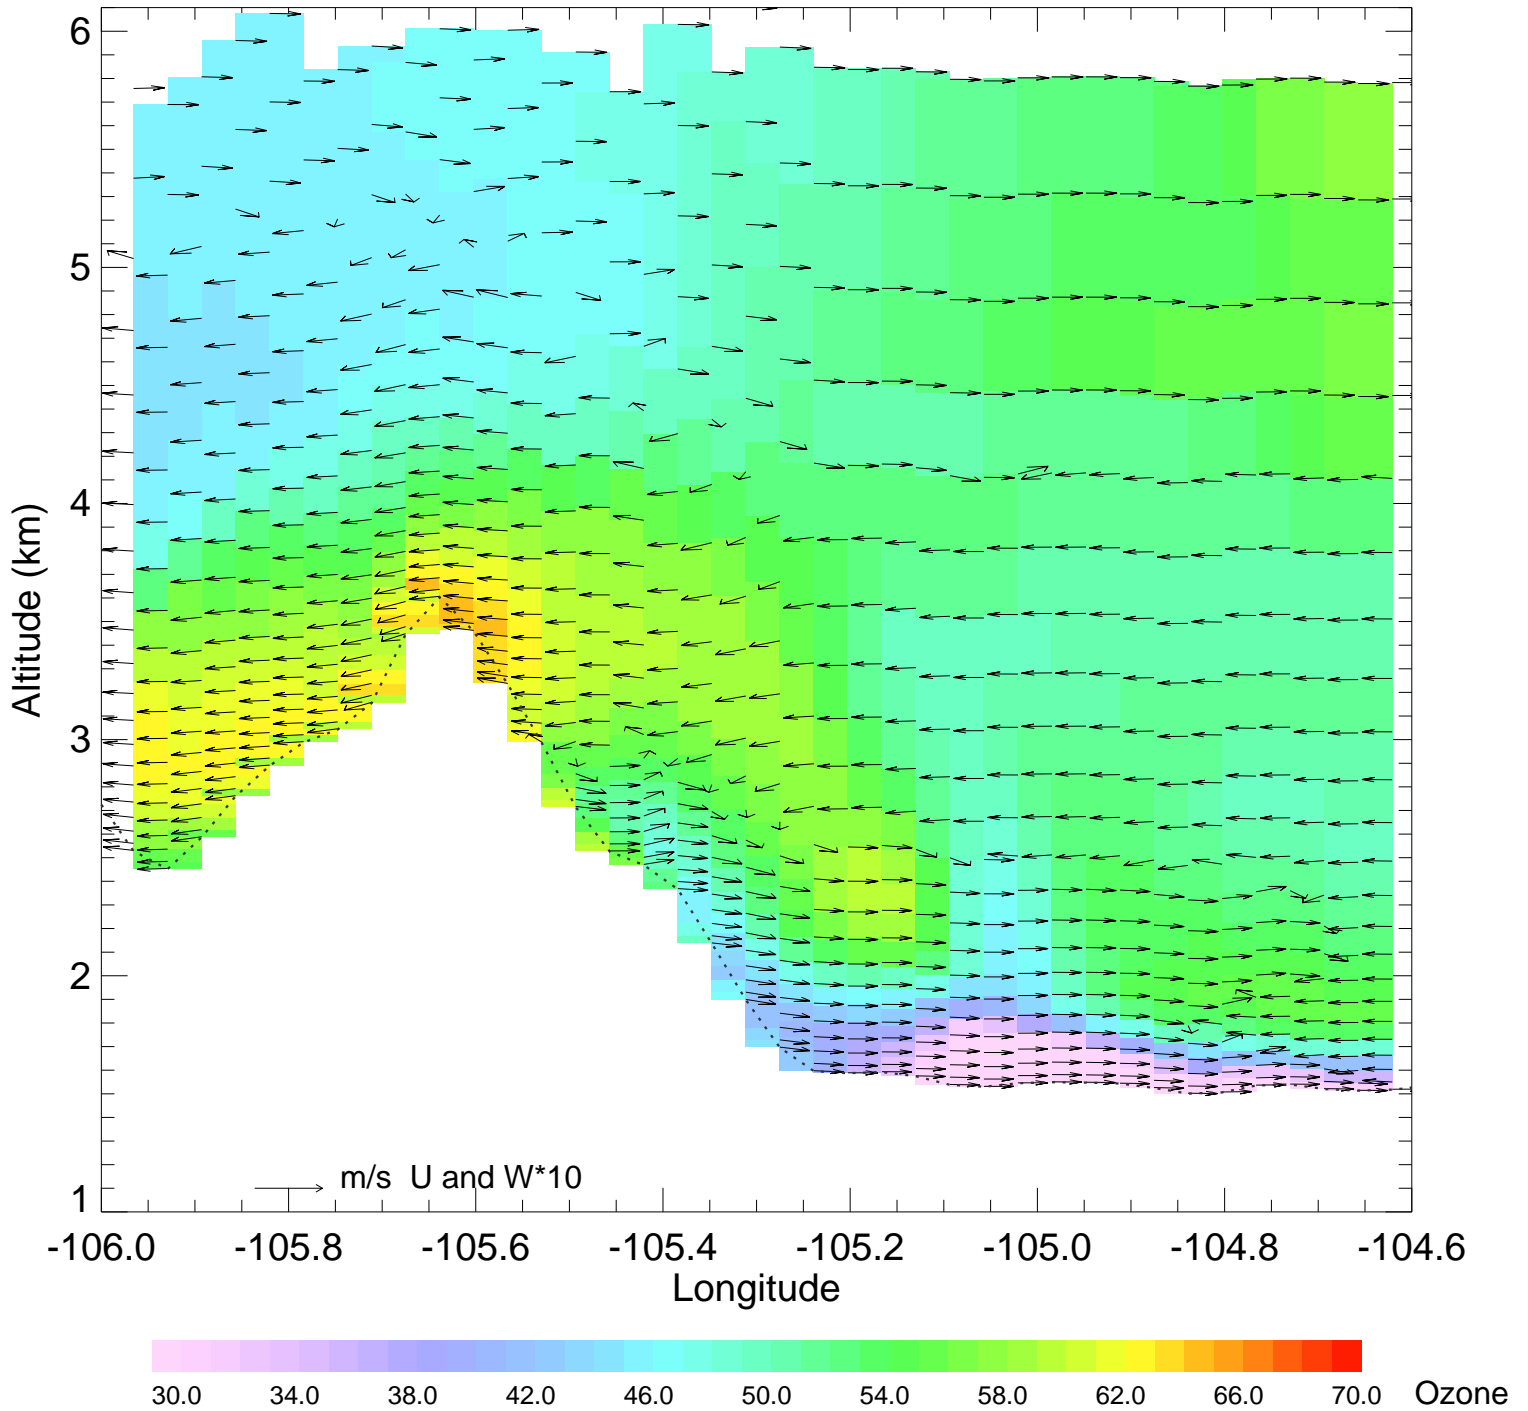

Ozone @ 39.99N 2014-08-11_06:00:00