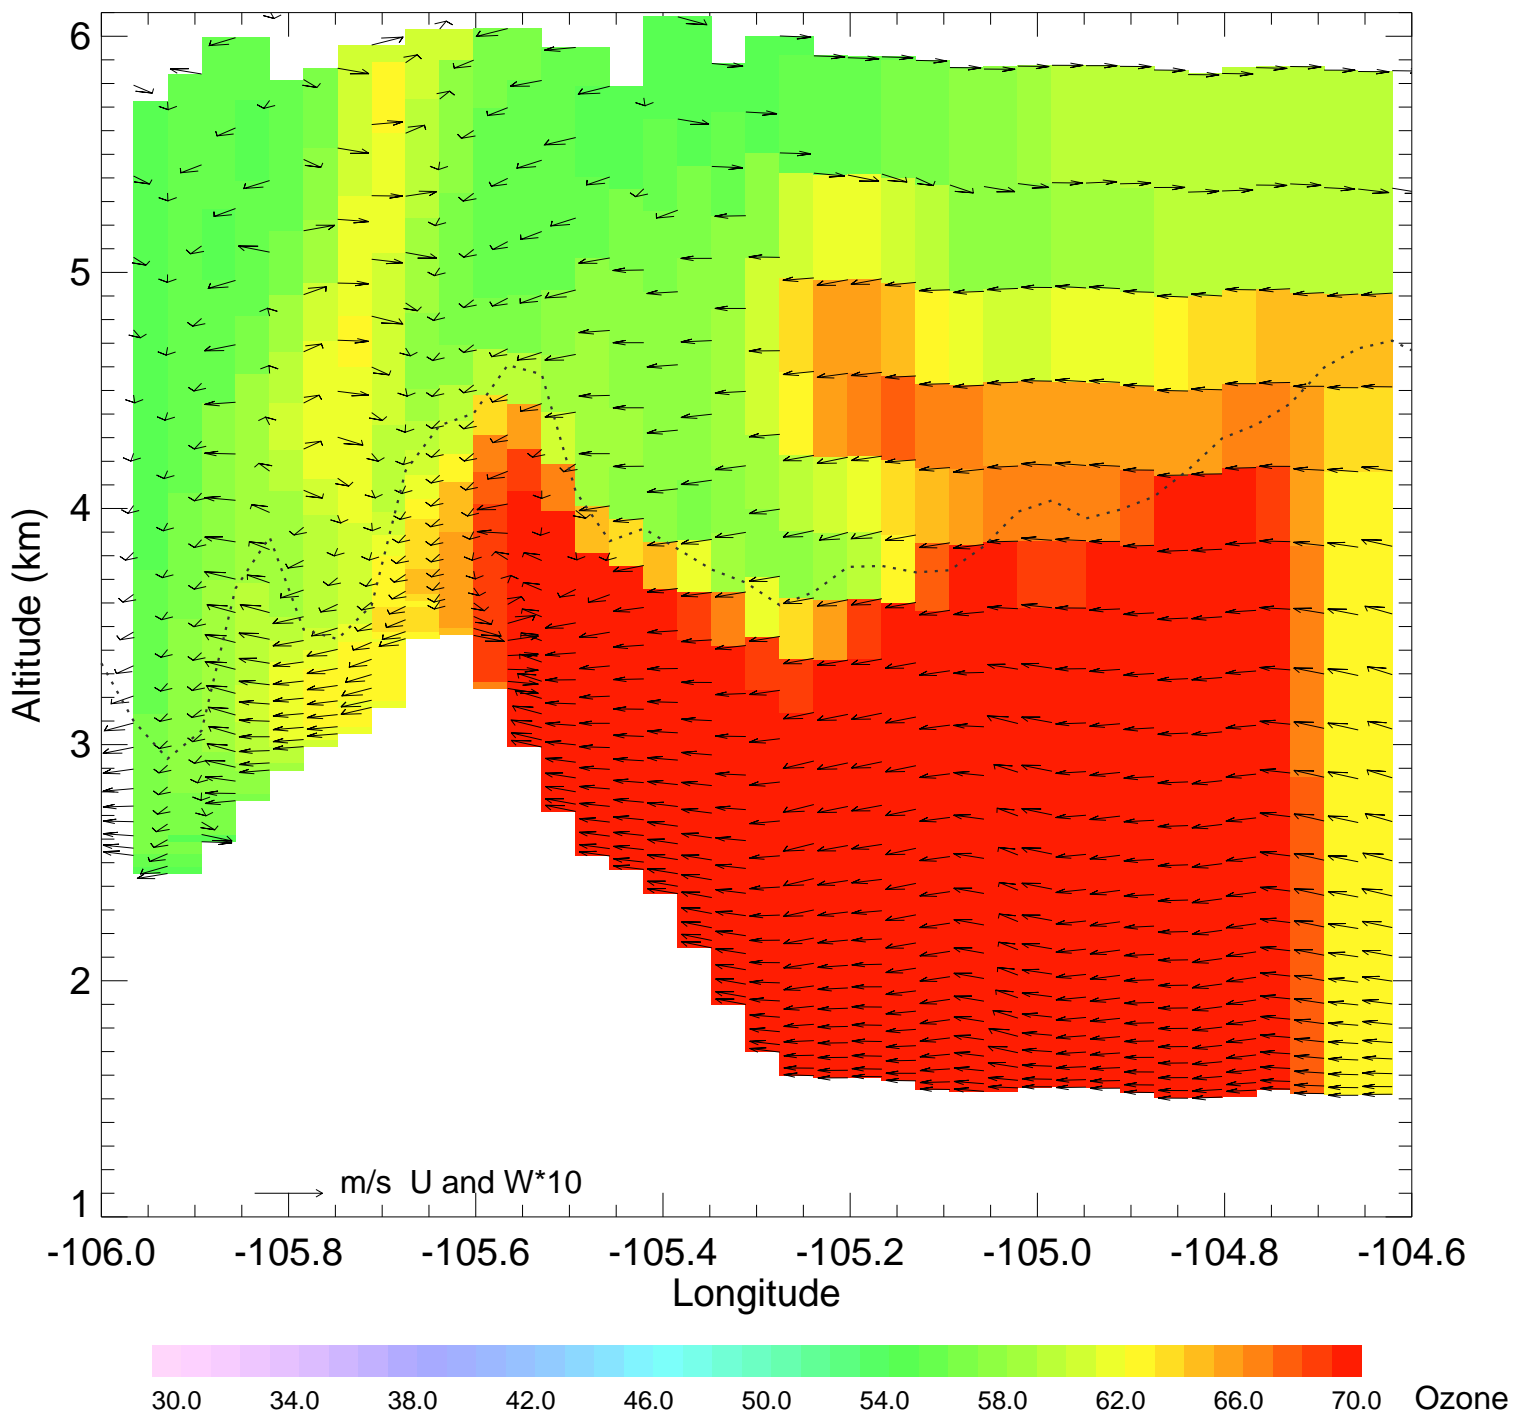

Ozone @ 39.99N 2014-08-13_20:00:00