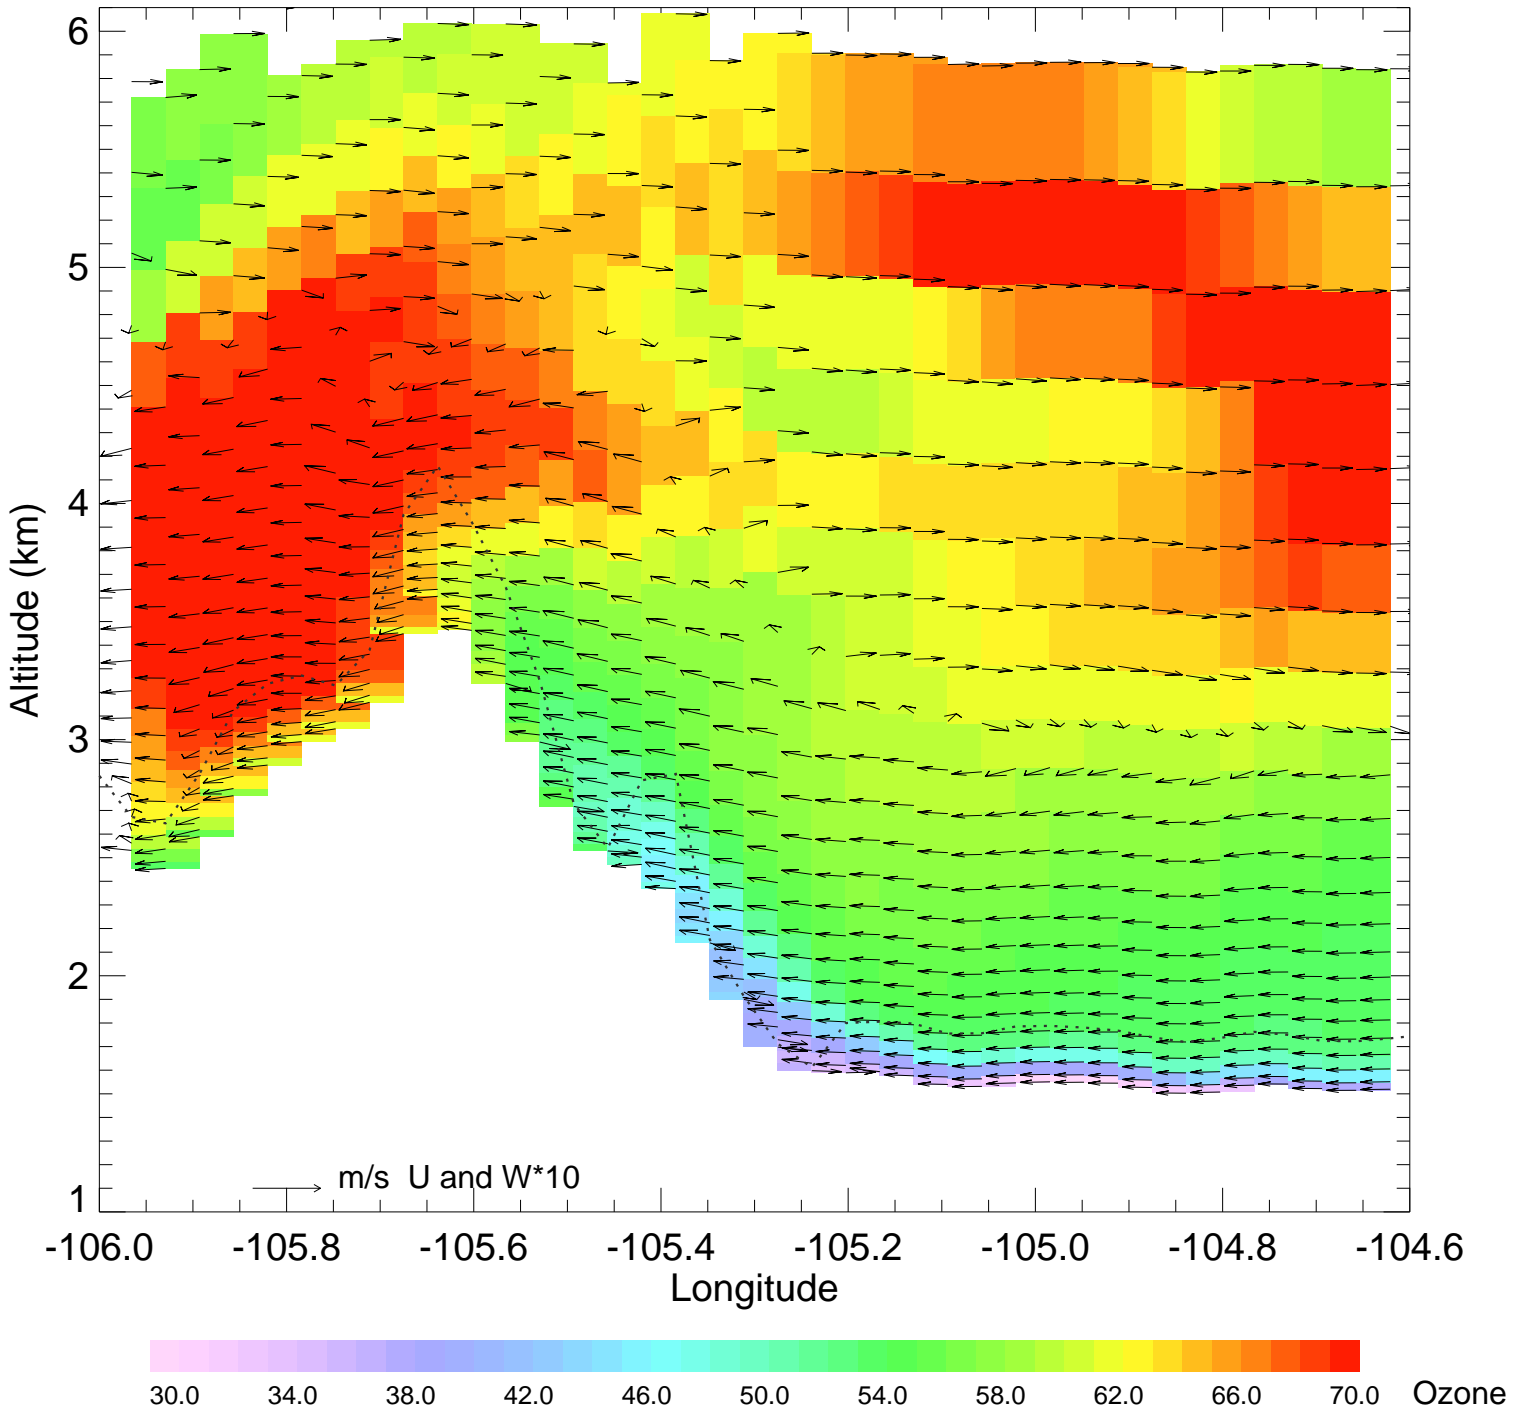

Ozone @ 39.99N 2014-08-13_00:00:00

Ozone @ 39.99N 2014-08-13_01:00:00

Ozone @ 39.99N 2014-08-13_02:00:00

Ozone @ 39.99N 2014-08-13_03:00:00

Ozone @ 39.99N 2014-08-13_04:00:00

Ozone @ 39.99N 2014-08-13_05:00:00