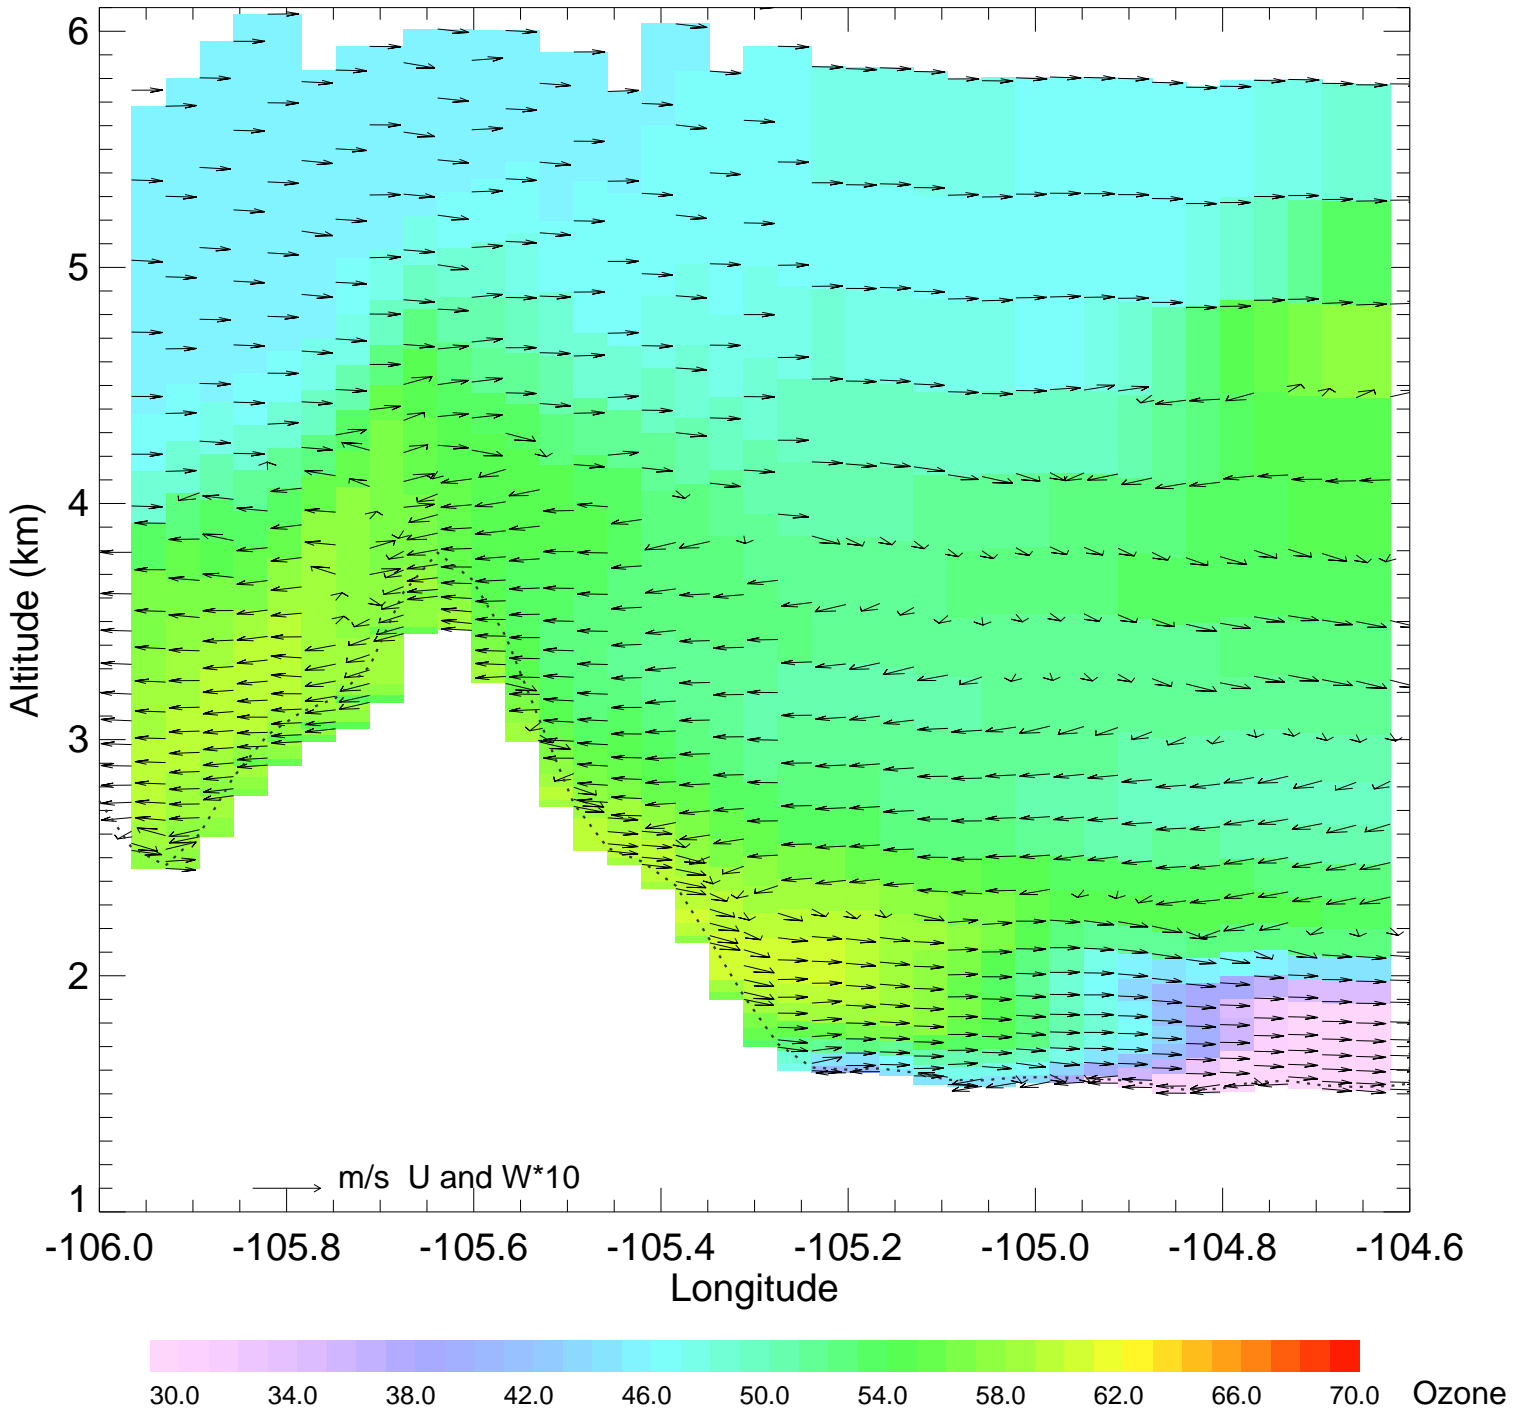

Ozone @ 39.99N 2014-08-11_06:00:00

Ozone @ 39.99N 2014-08-11_07:00:00

Ozone @ 39.99N 2014-08-11_08:00:00

Ozone @ 39.99N 2014-08-11_09:00:00

Ozone @ 39.99N 2014-08-11_10:00:00

Ozone @ 39.99N 2014-08-11_11:00:00