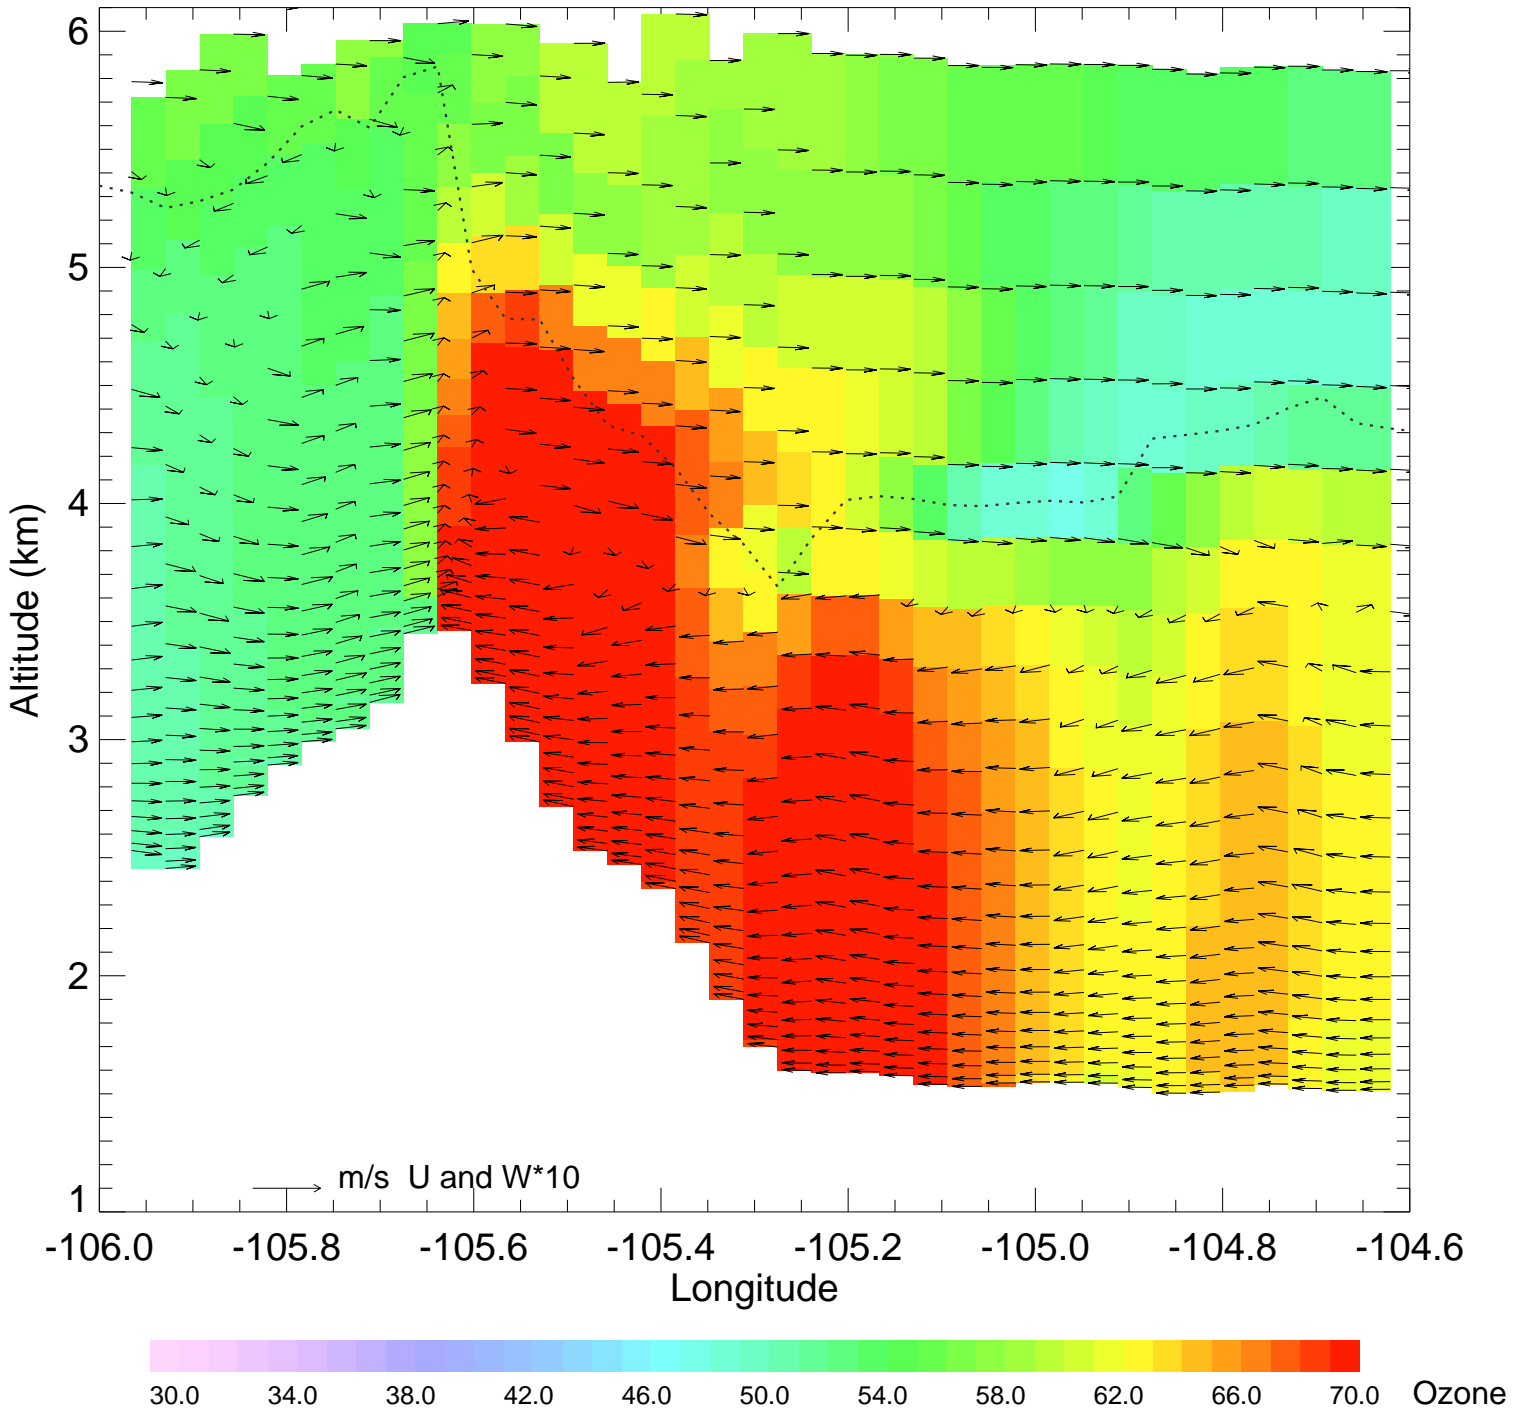

Ozone @ 39.99N 2014-08-12_20:00:00