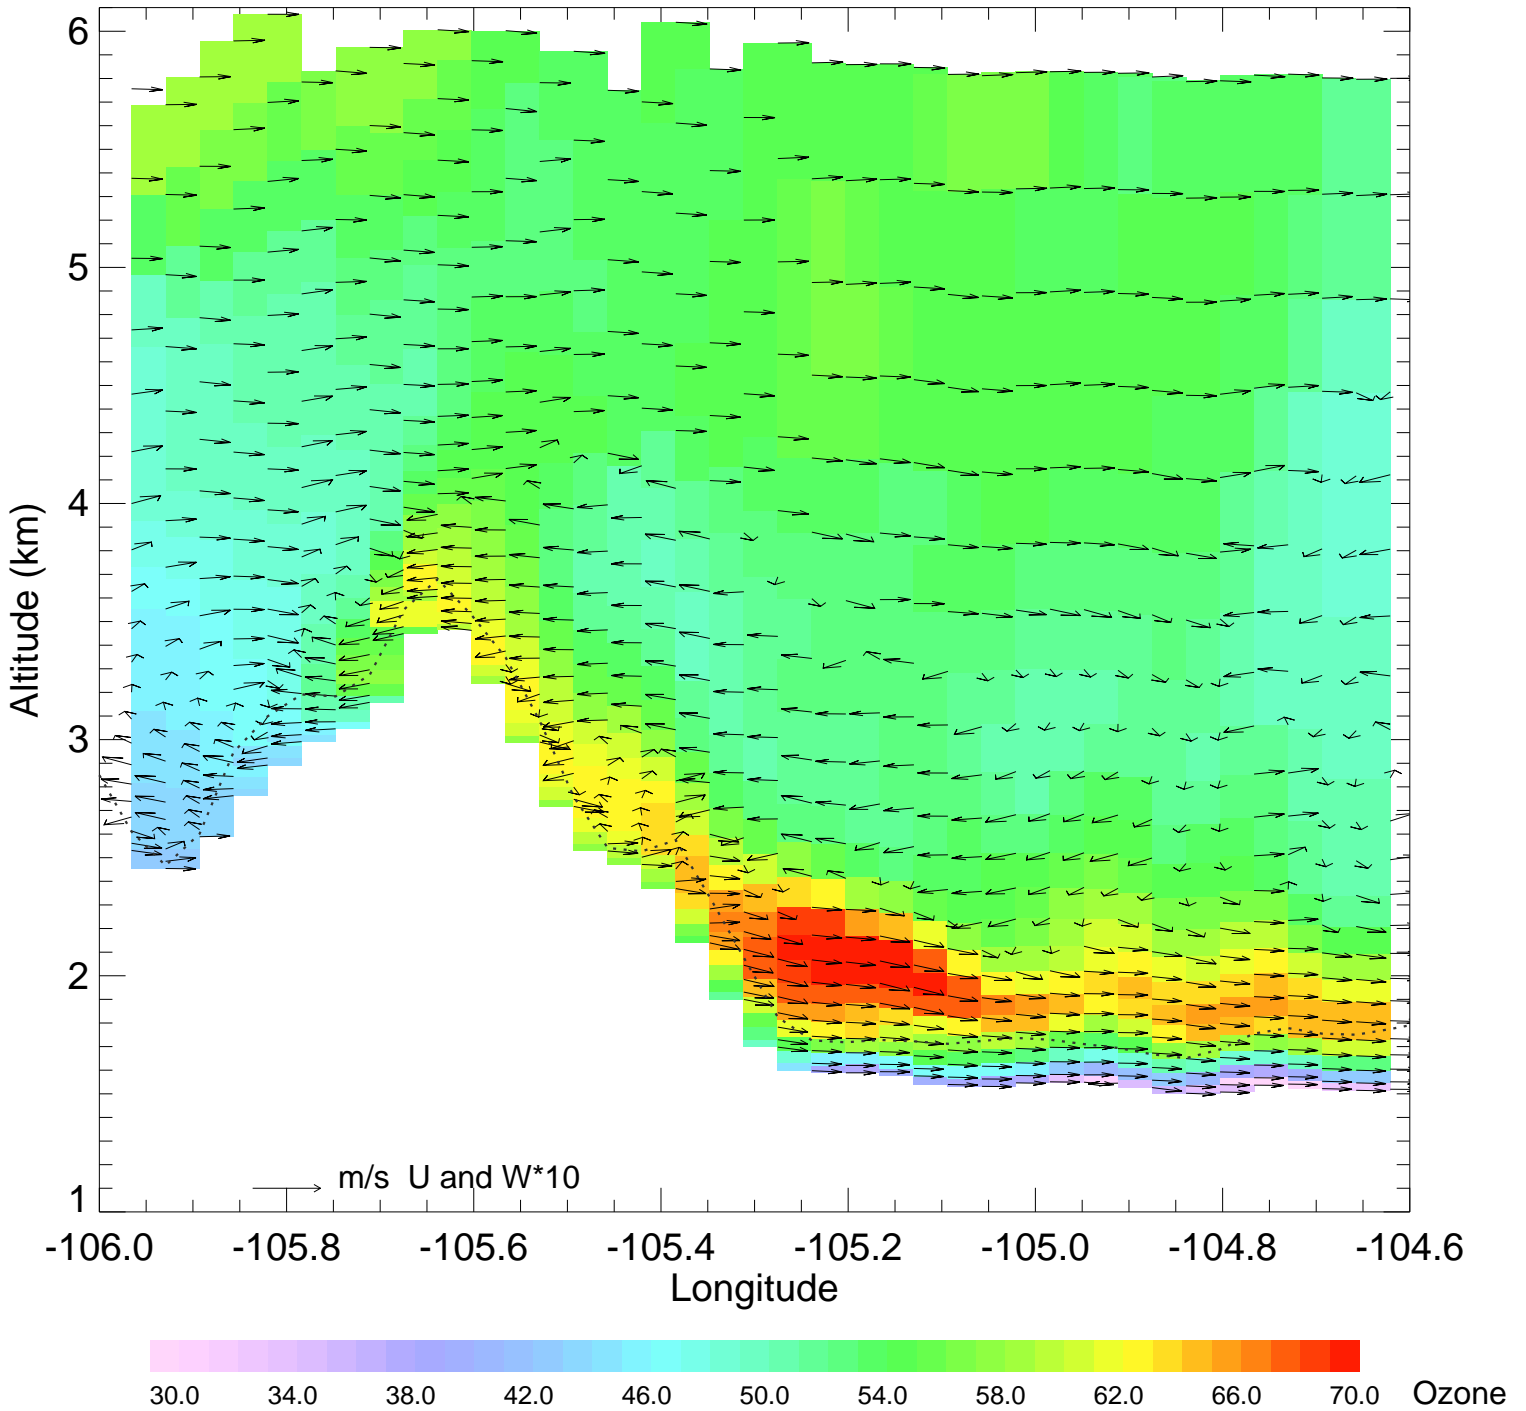

Topography and E_C2H6

Ozone @ 39.99N 2014-08-10_00:00:00

Ozone @ 39.99N 2014-08-10_01:00:00

Ozone @ 39.99N 2014-08-10_02:00:00

Ozone @ 39.99N 2014-08-10_03:00:00

Ozone @ 39.99N 2014-08-10_04:00:00

Ozone @ 39.99N 2014-08-10_05:00:00