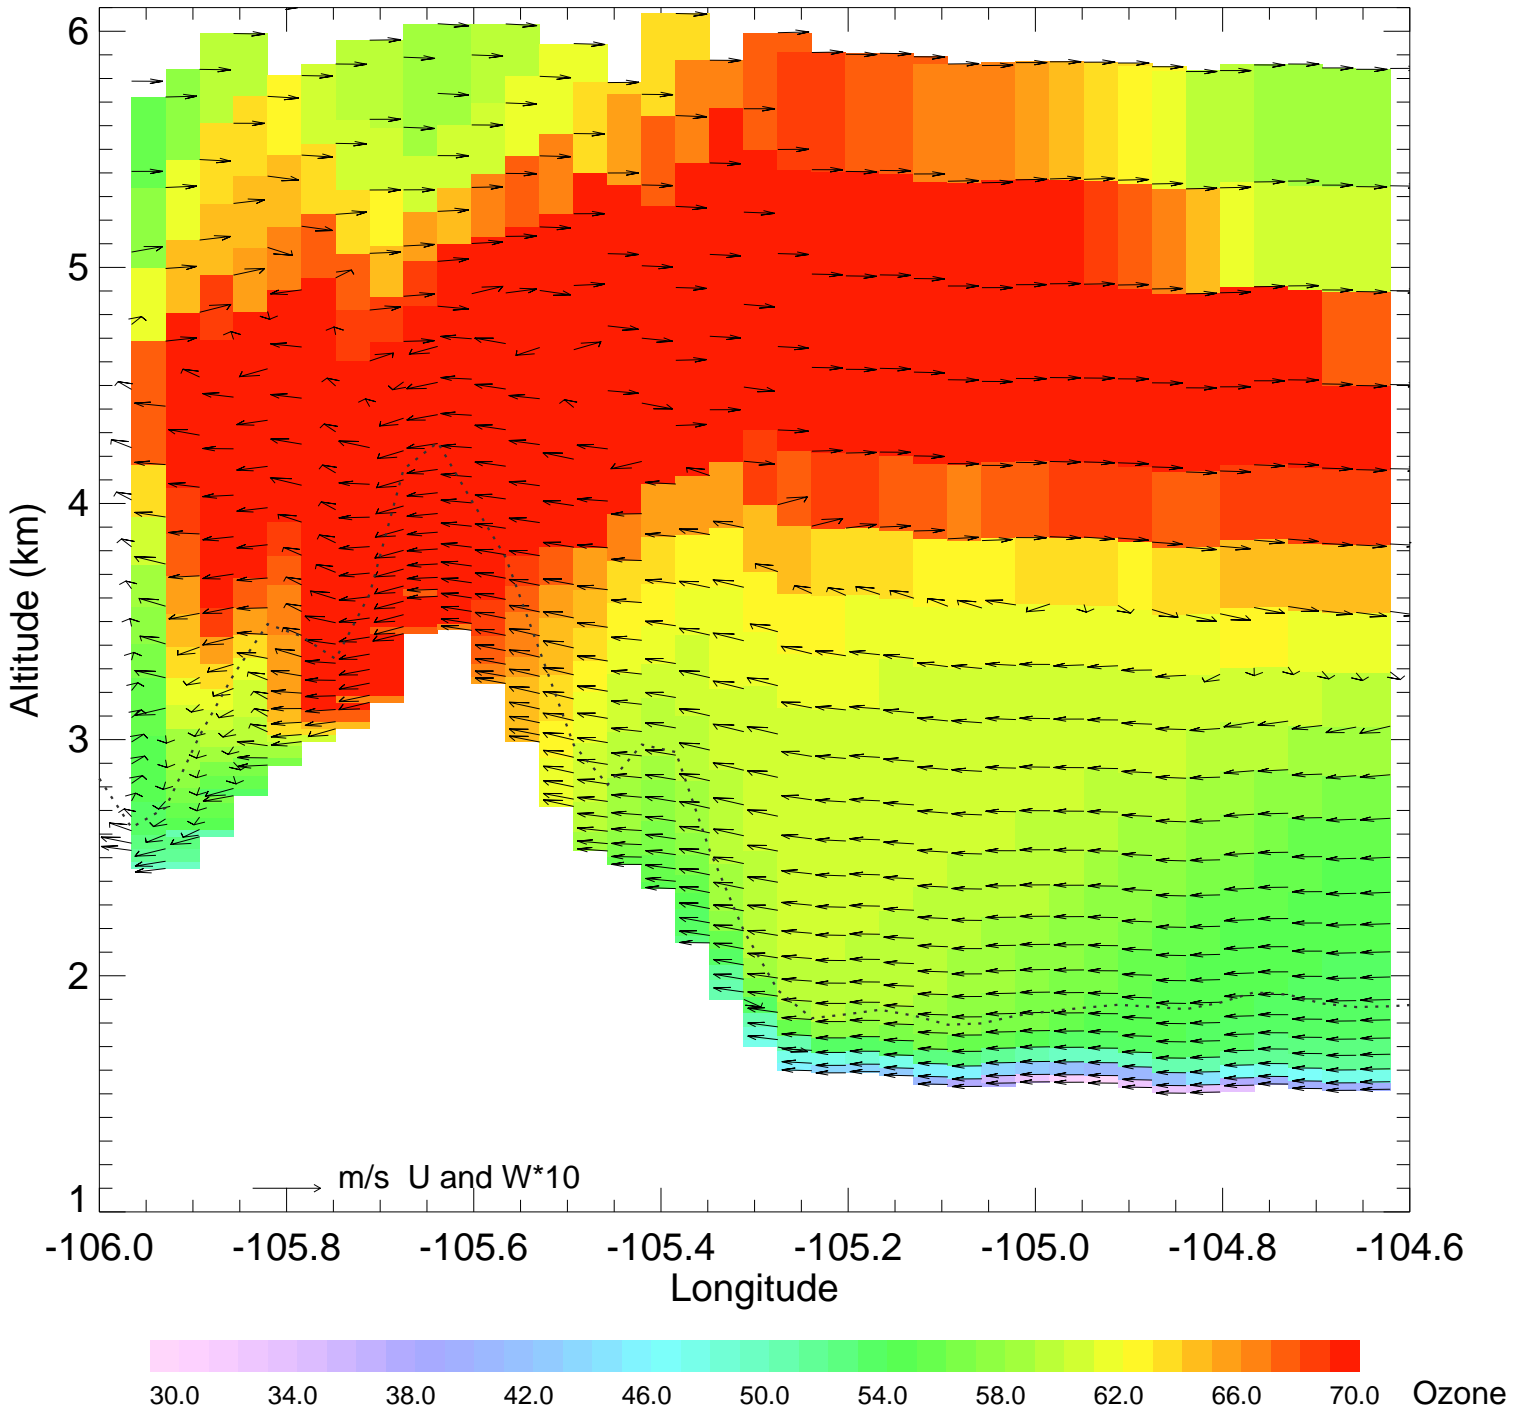

Ozone @ 39.99N 2014-08-13_02:00:00