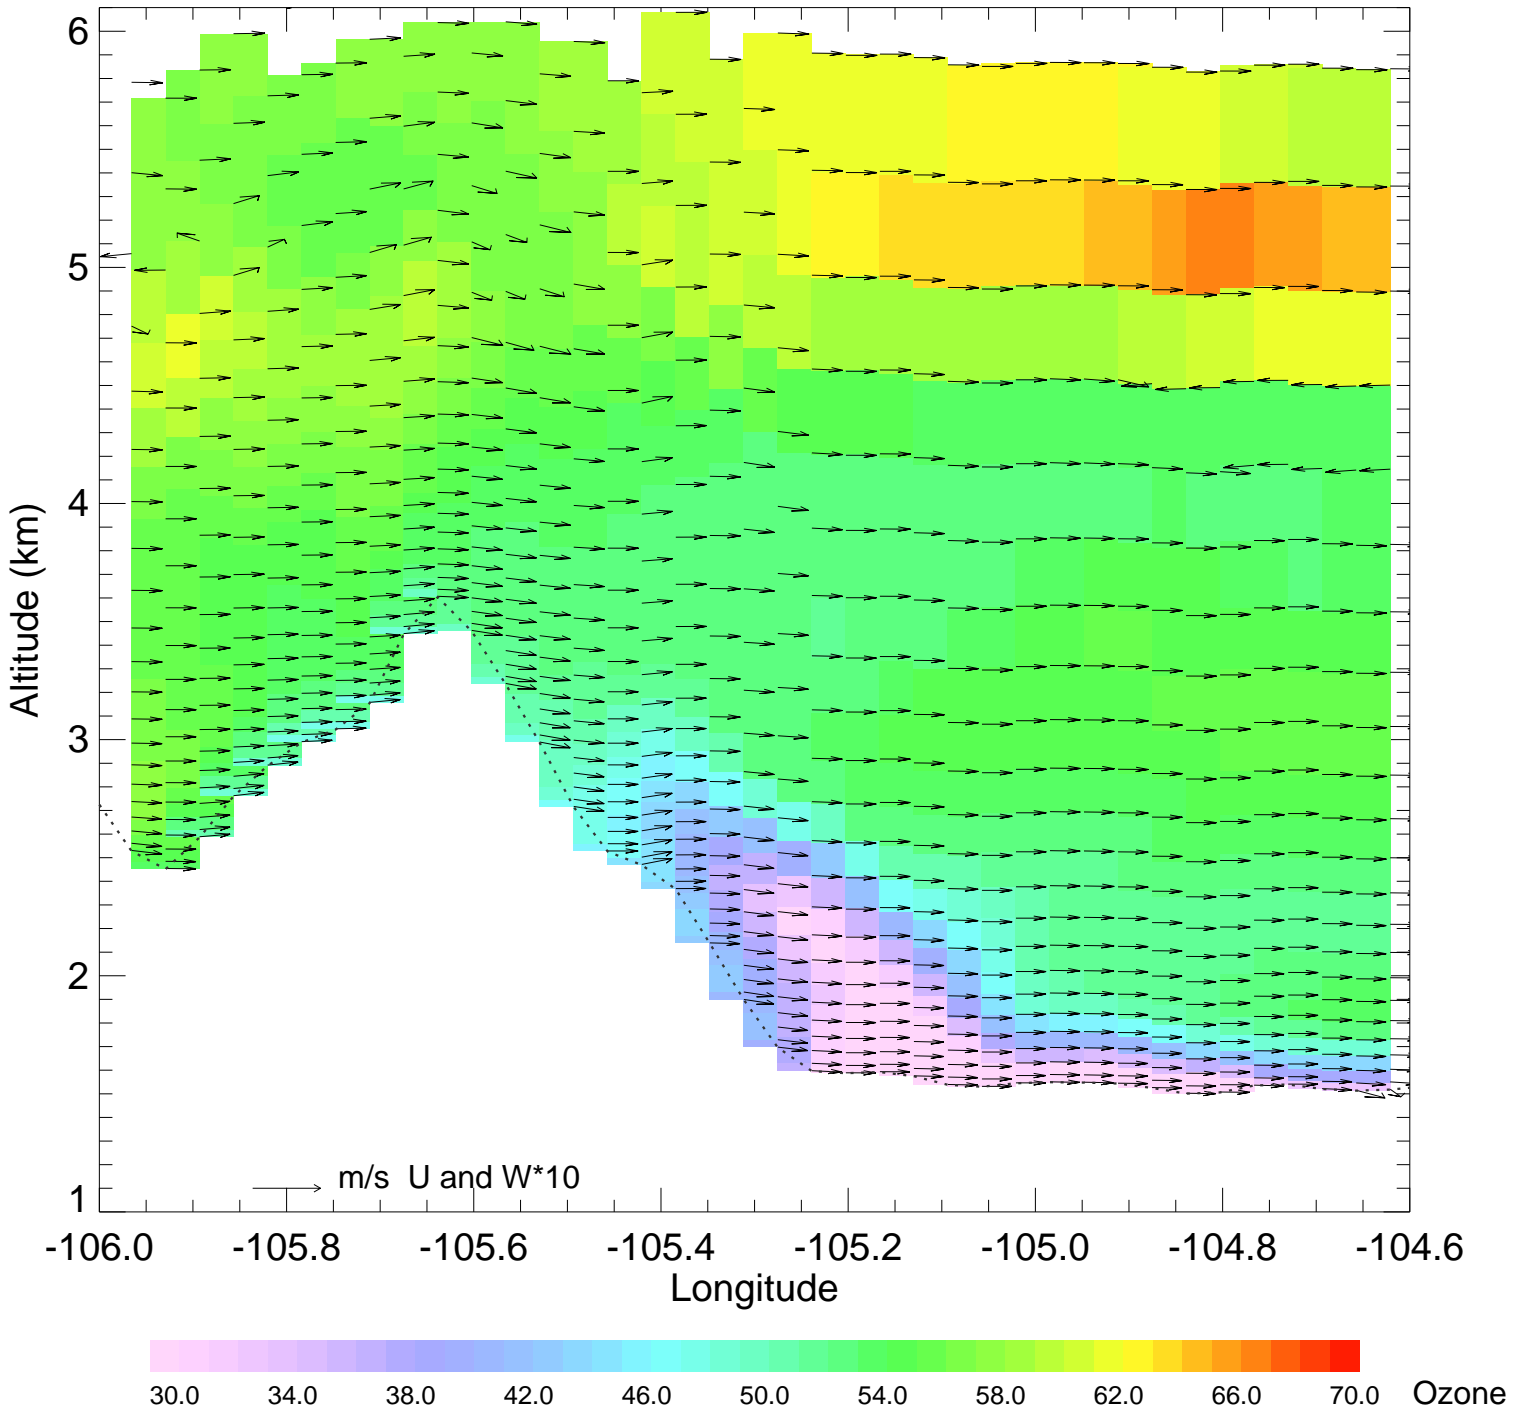

Ozone @ 39.99N 2014-08-13_06:00:00