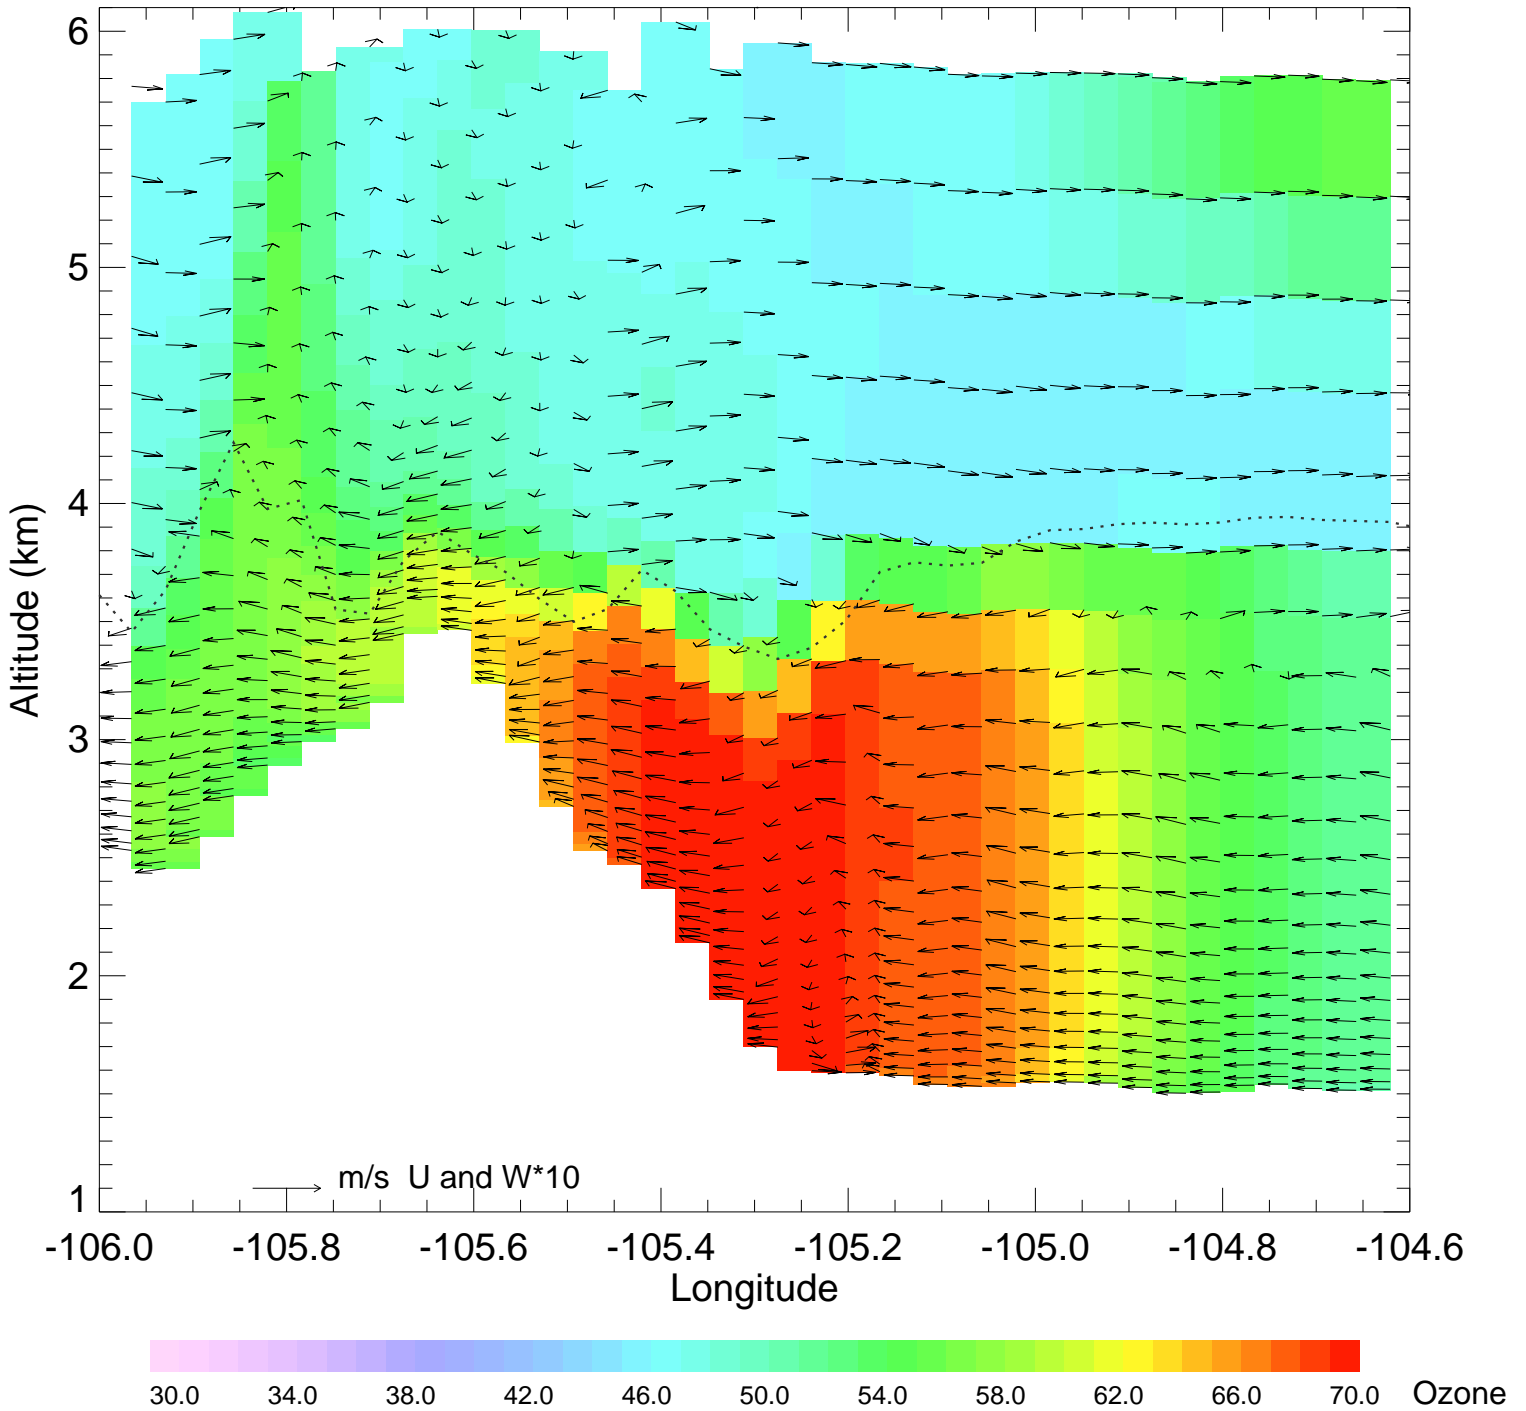

Ozone @ 39.99N 2014-08-10_18:00:00

Ozone @ 39.99N 2014-08-10_19:00:00

Ozone @ 39.99N 2014-08-10_20:00:00

Ozone @ 39.99N 2014-08-10_21:00:00

Ozone @ 39.99N 2014-08-10_22:00:00

Ozone @ 39.99N 2014-08-10_23:00:00