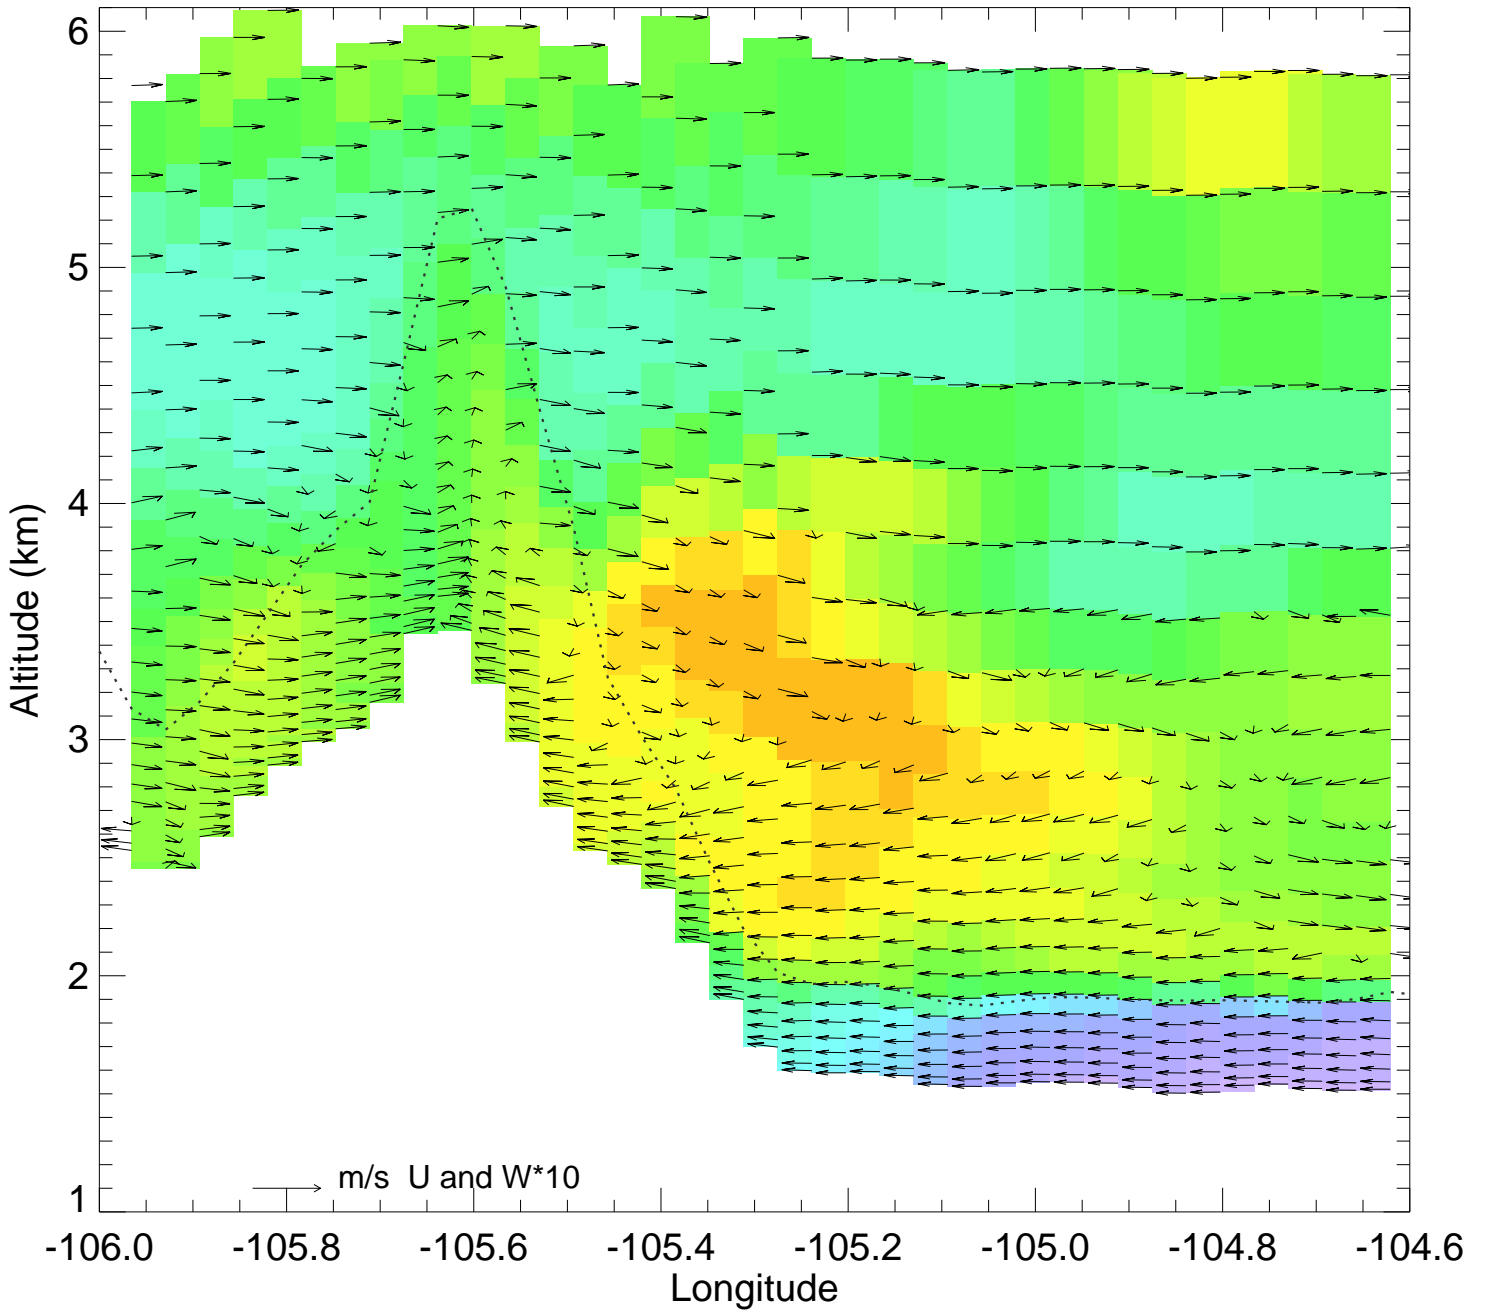

Ozone @ 39.99N 2014-08-12_12:00:00

Ozone @ 39.99N 2014-08-12_13:00:00

Ozone @ 39.99N 2014-08-12_14:00:00

Ozone @ 39.99N 2014-08-12_15:00:00

Ozone @ 39.99N 2014-08-12_16:00:00

Ozone @ 39.99N 2014-08-12_17:00:00