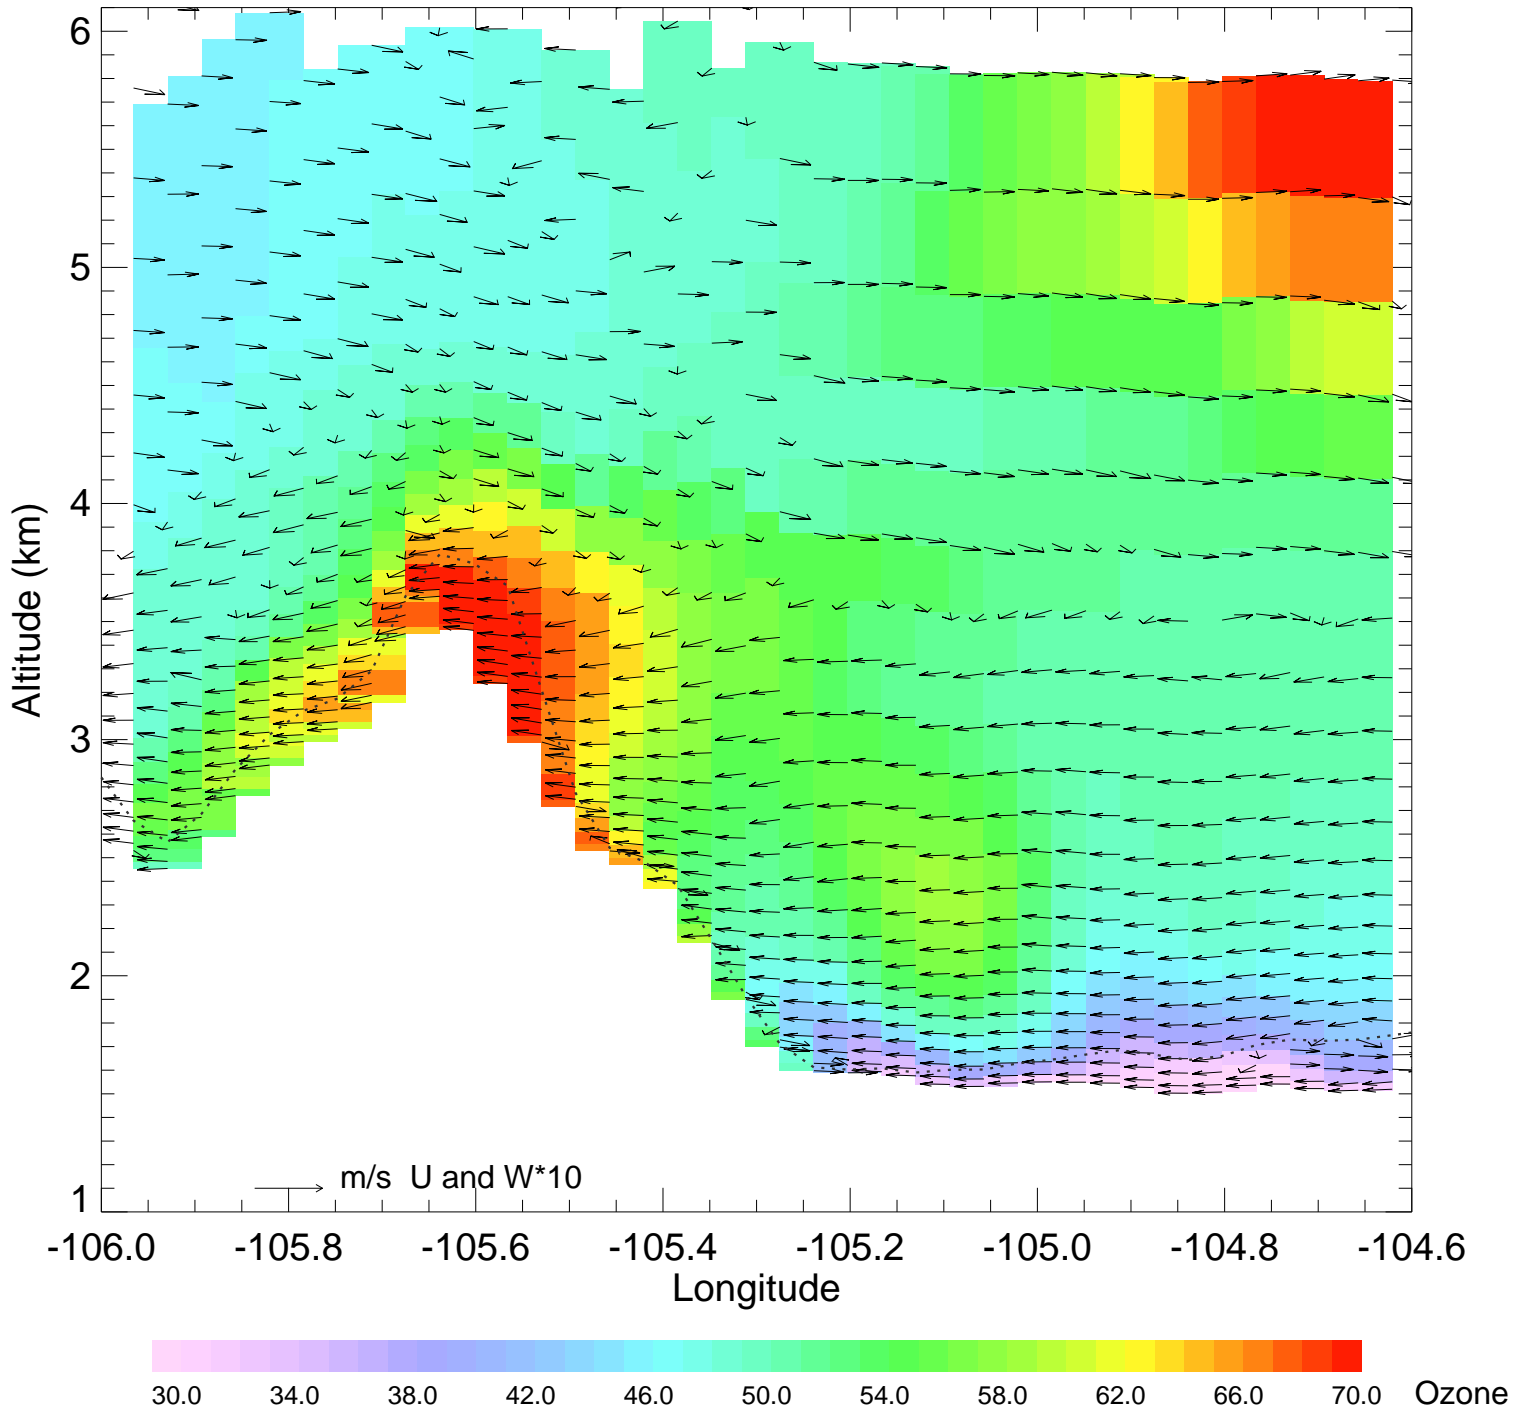

Ozone @ 39.99N 2014-08-11_00:00:00

Ozone @ 39.99N 2014-08-11_01:00:00

Ozone @ 39.99N 2014-08-11_02:00:00

Ozone @ 39.99N 2014-08-11_03:00:00

Ozone @ 39.99N 2014-08-11_04:00:00

Ozone @ 39.99N 2014-08-11_05:00:00