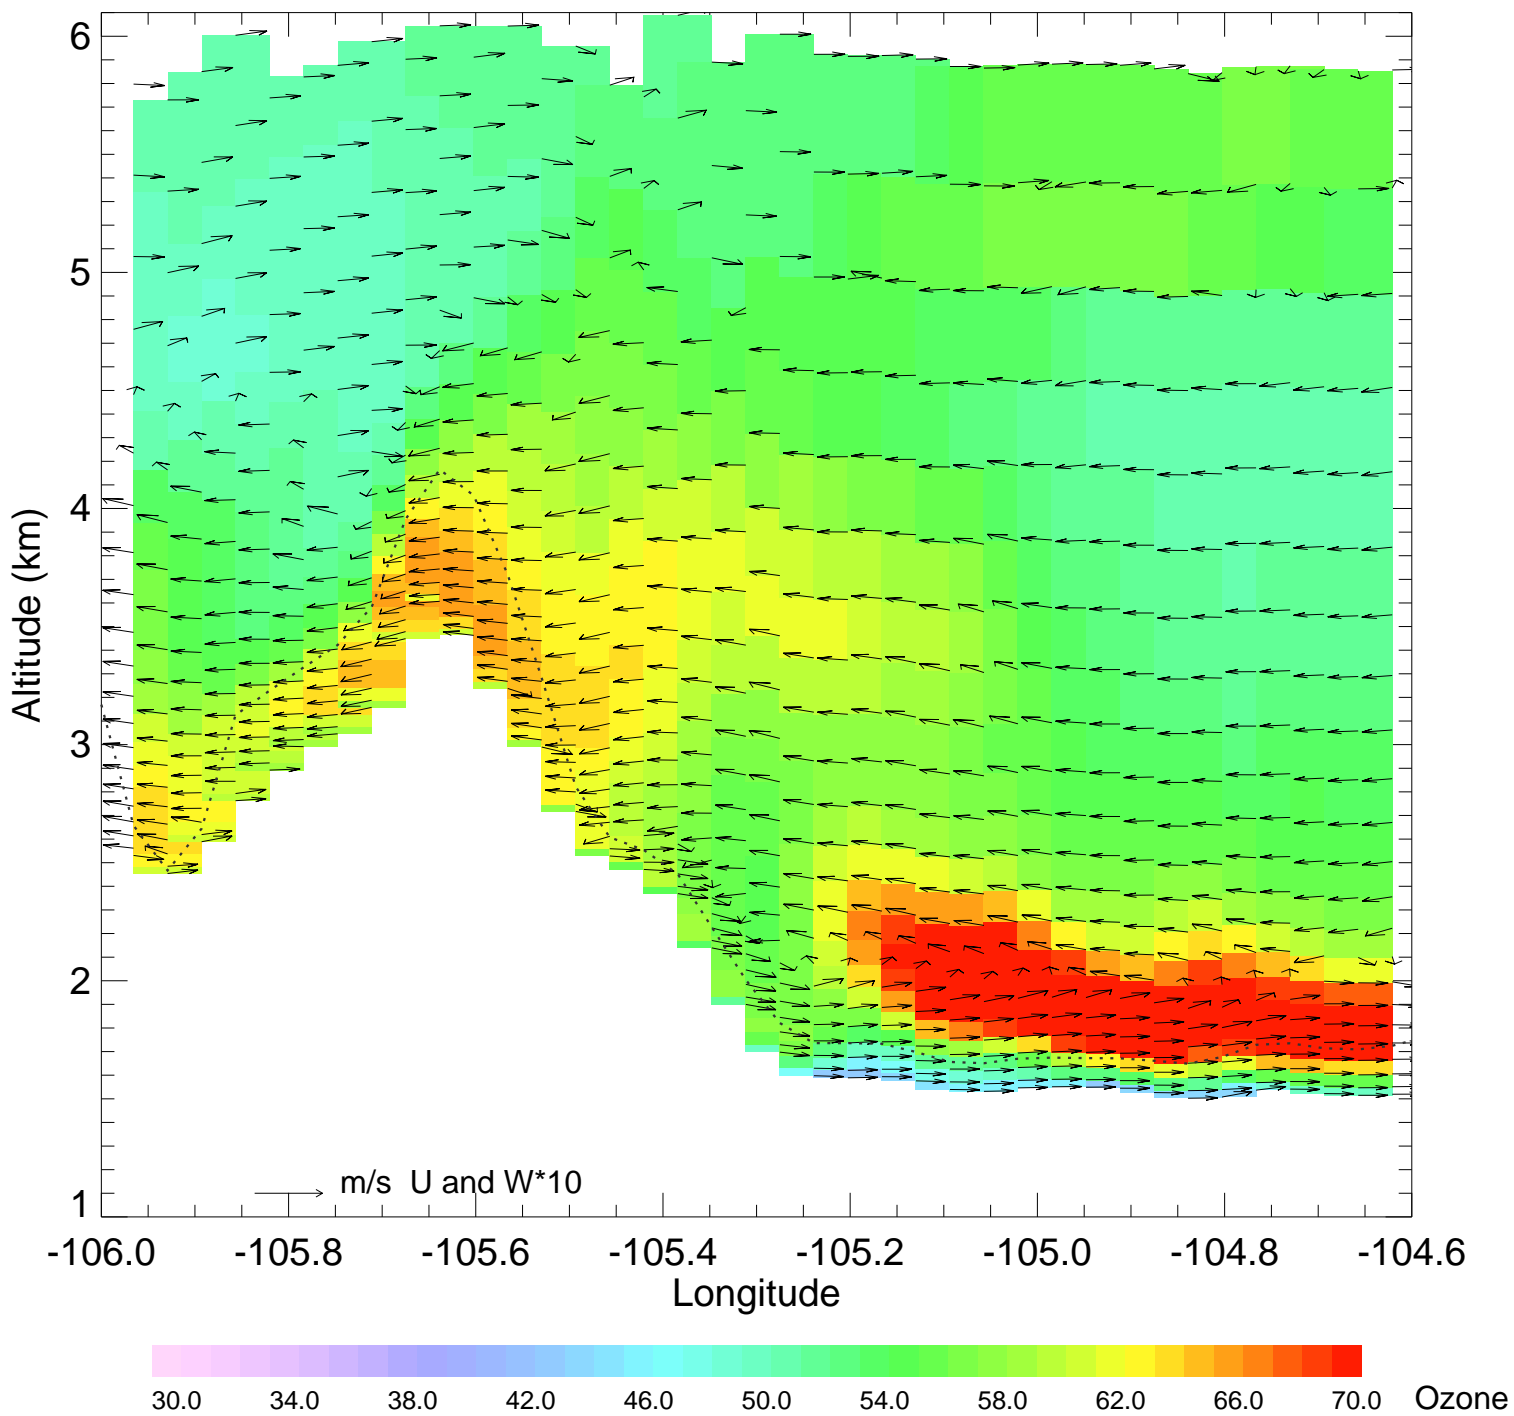

Ozone @ 39.99N 2014-08-13_18:00:00

Ozone @ 39.99N 2014-08-13_19:00:00

Ozone @ 39.99N 2014-08-13_20:00:00

Ozone @ 39.99N 2014-08-13_21:00:00

Ozone @ 39.99N 2014-08-13_22:00:00

Ozone @ 39.99N 2014-08-13_23:00:00

Ozone @ 39.99N 2014-08-14_00:00:00

Ozone @ 39.99N 2014-08-14_01:00:00

Ozone @ 39.99N 2014-08-14_02:00:00

Ozone @ 39.99N 2014-08-14_03:00:00

Ozone @ 39.99N 2014-08-14_04:00:00

Ozone @ 39.99N 2014-08-14_05:00:00