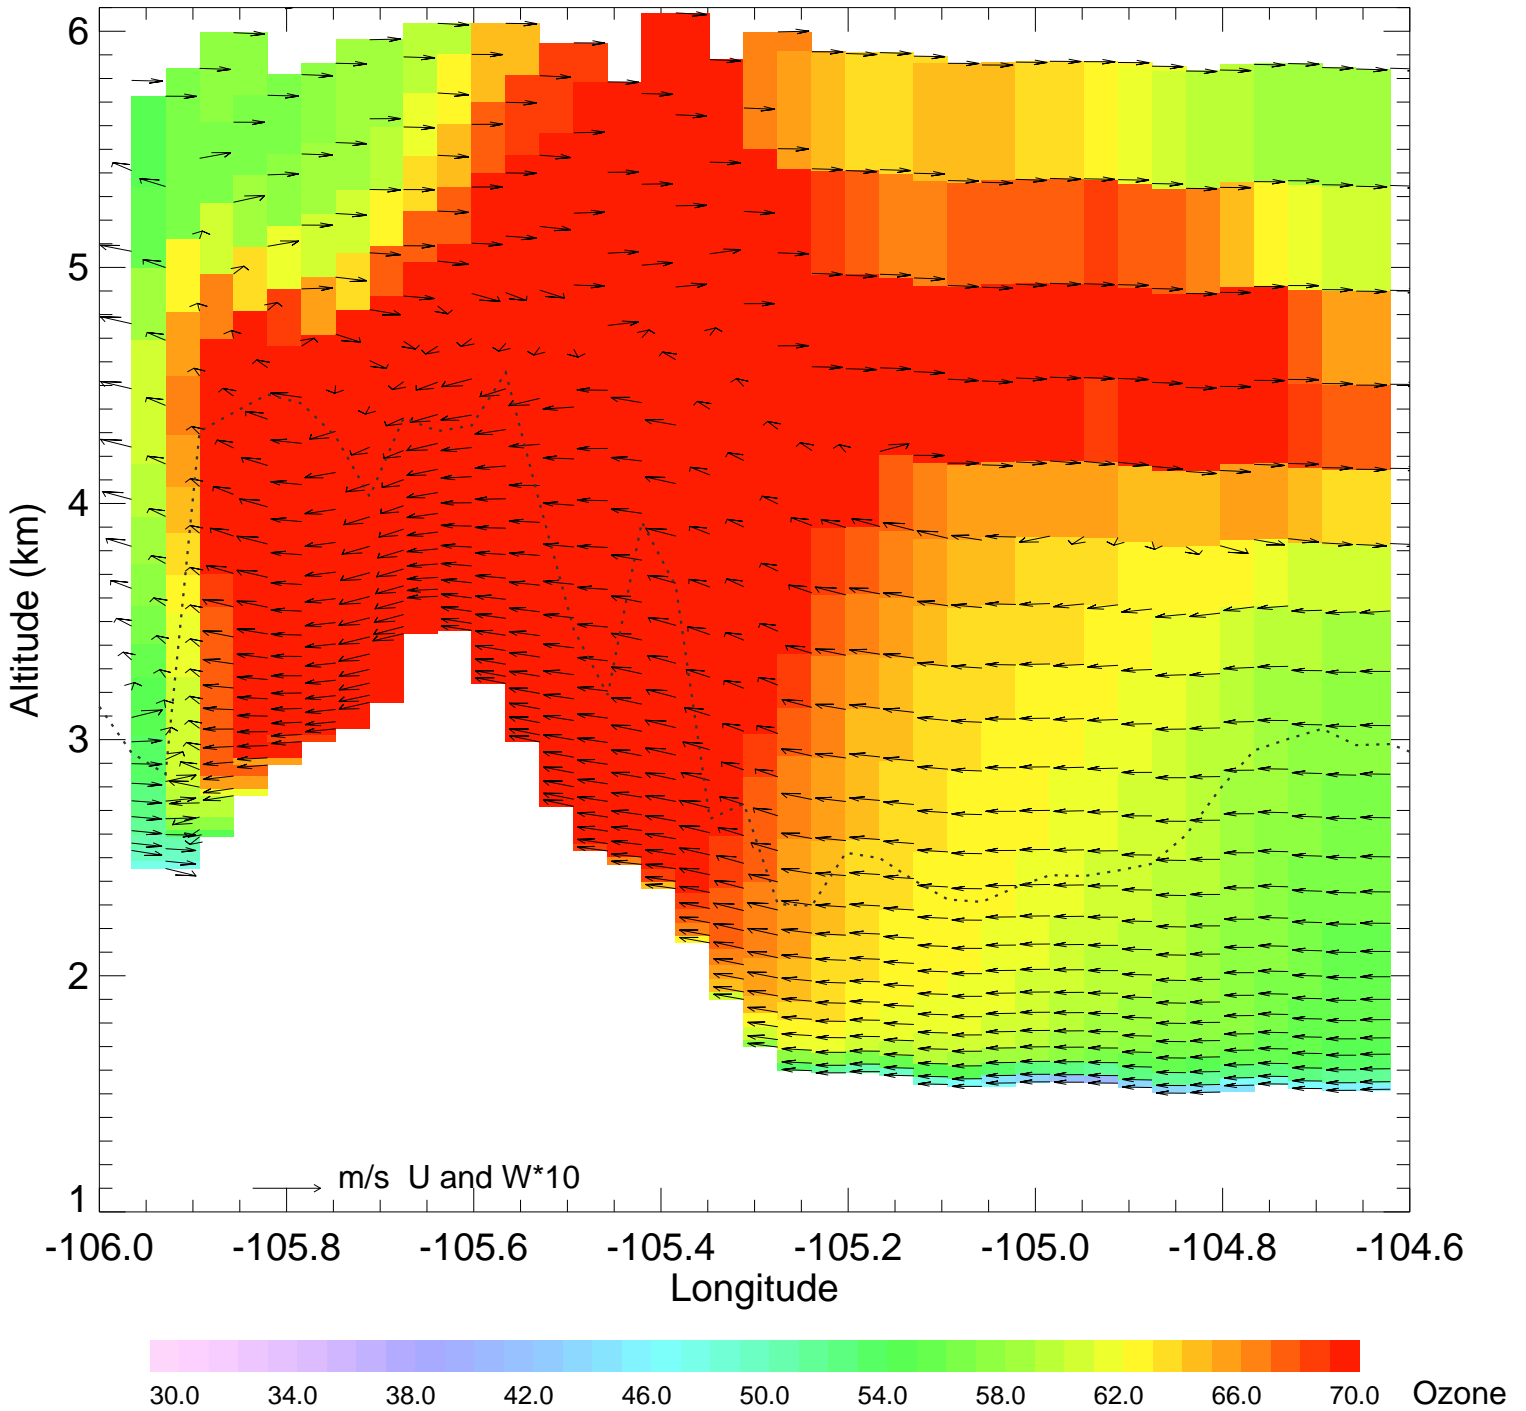

Ozone @ 39.99N 2014-08-13_01:00:00