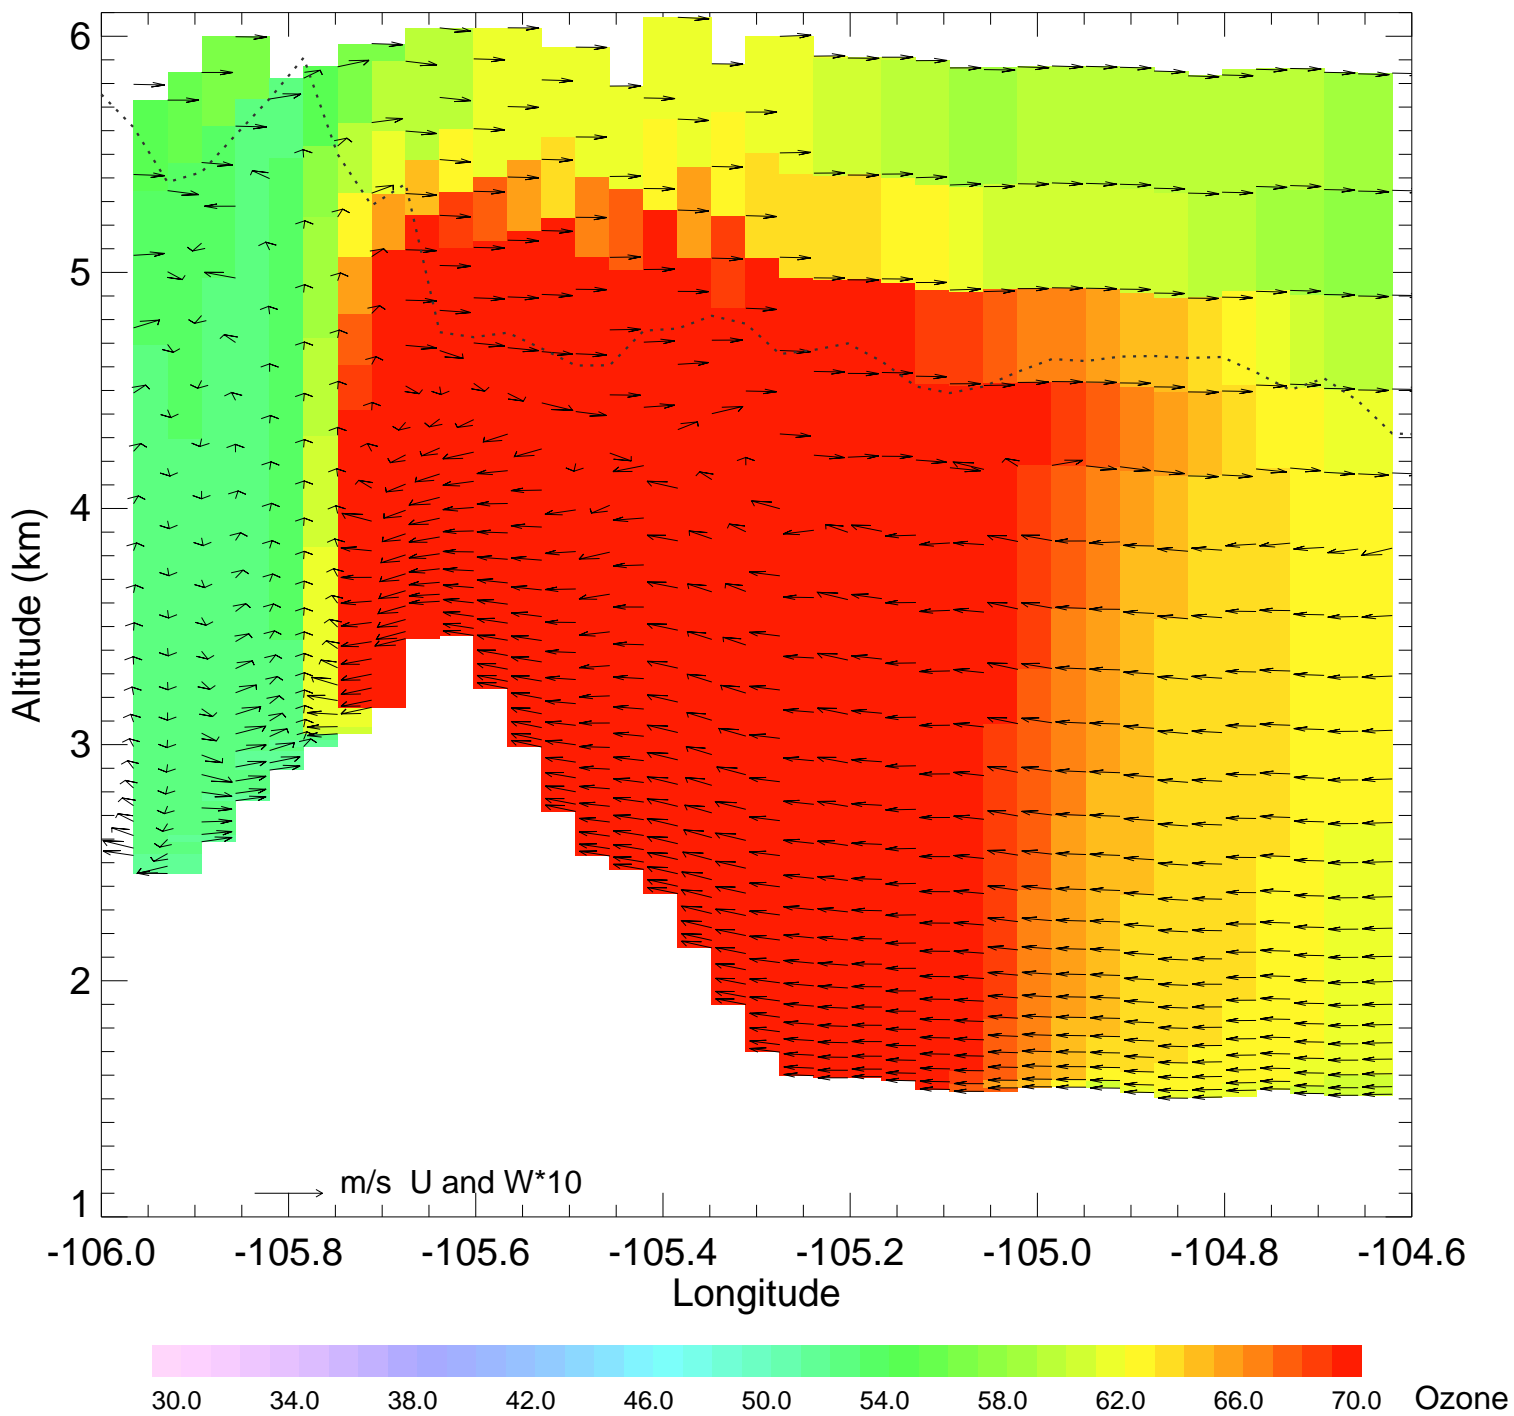

Ozone @ 39.99N 2014-08-12_18:00:00

Ozone @ 39.99N 2014-08-12_19:00:00

Ozone @ 39.99N 2014-08-12_20:00:00

Ozone @ 39.99N 2014-08-12_21:00:00

Ozone @ 39.99N 2014-08-12_22:00:00

Ozone @ 39.99N 2014-08-12_23:00:00