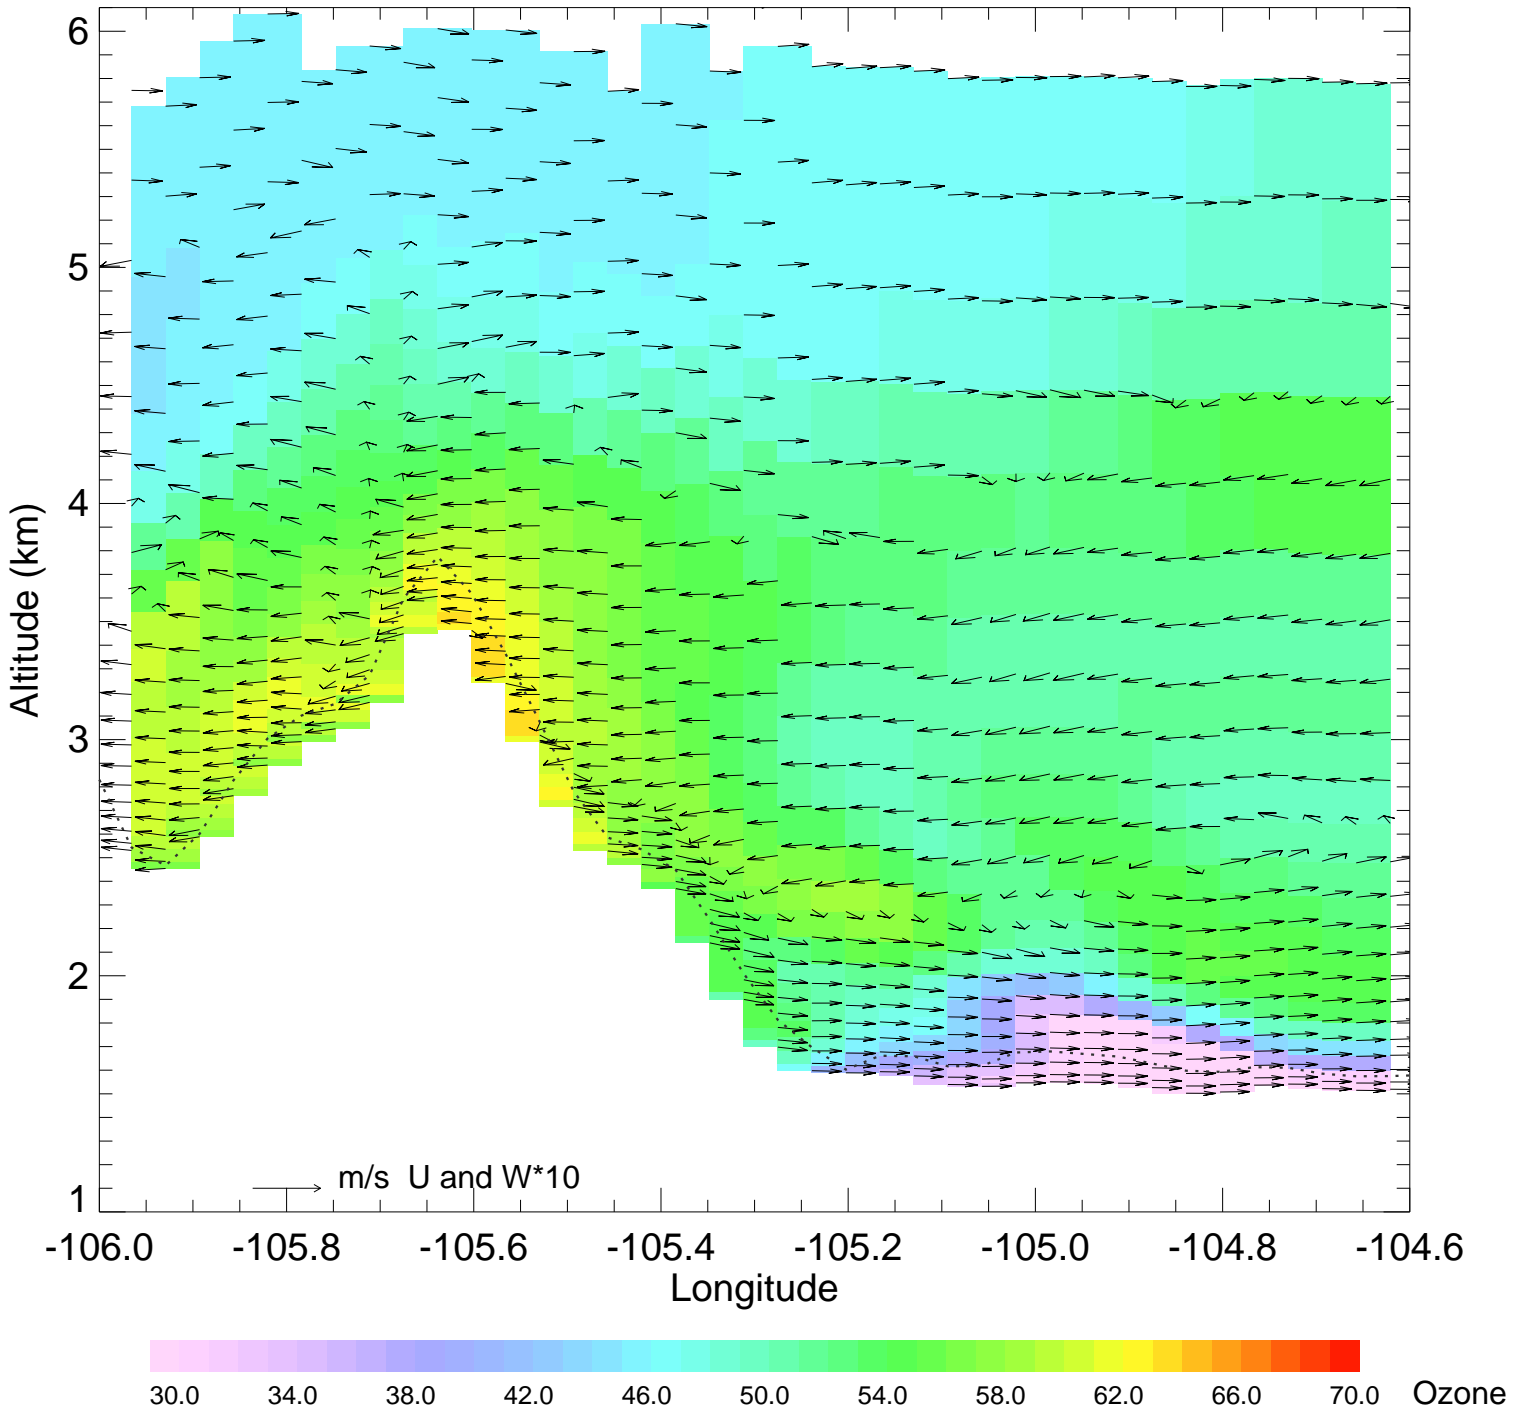

Ozone @ 39.99N 2014-08-11_07:00:00