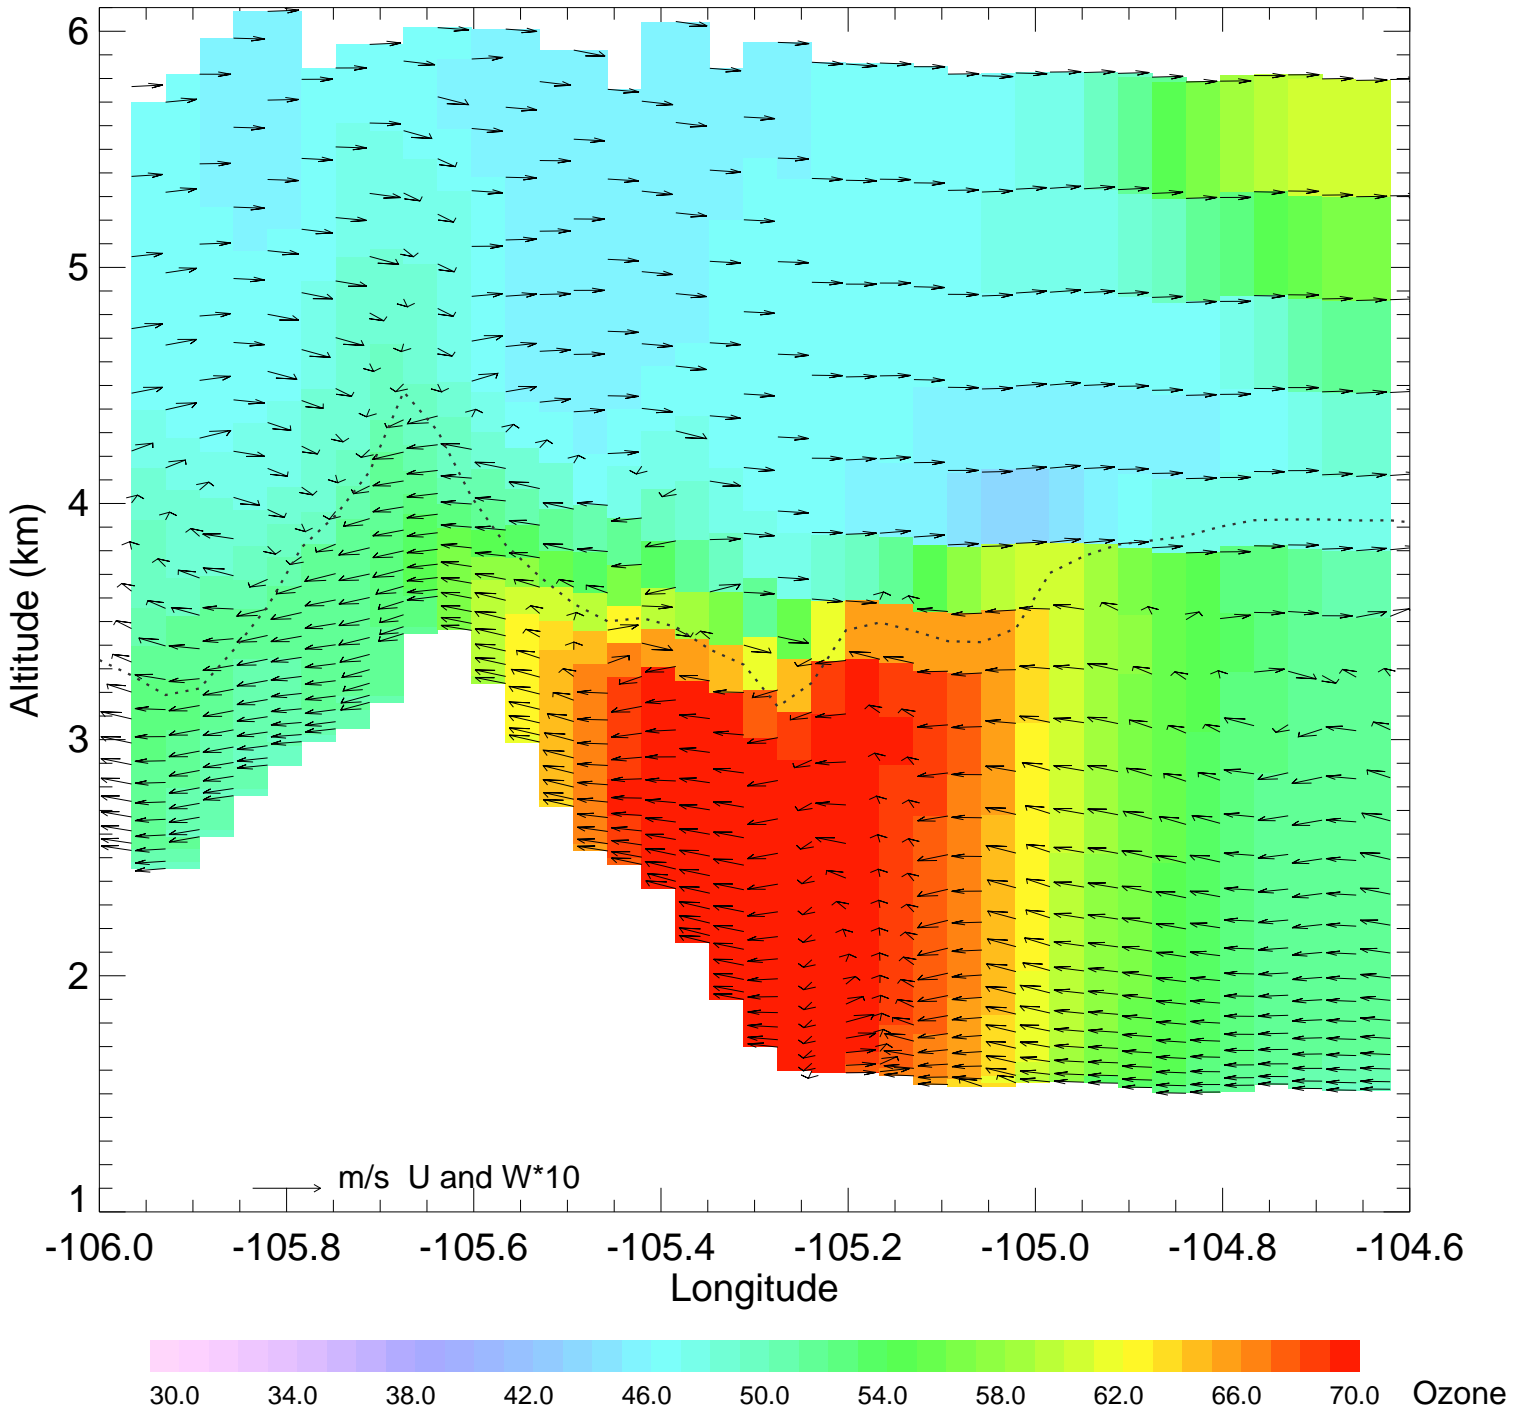

Ozone @ 39.99N 2014-08-10_18:00:00

Ozone @ 39.99N 2014-08-10_19:00:00

Ozone @ 39.99N 2014-08-10_20:00:00

Ozone @ 39.99N 2014-08-10_21:00:00

Ozone @ 39.99N 2014-08-10_22:00:00

Ozone @ 39.99N 2014-08-10_23:00:00