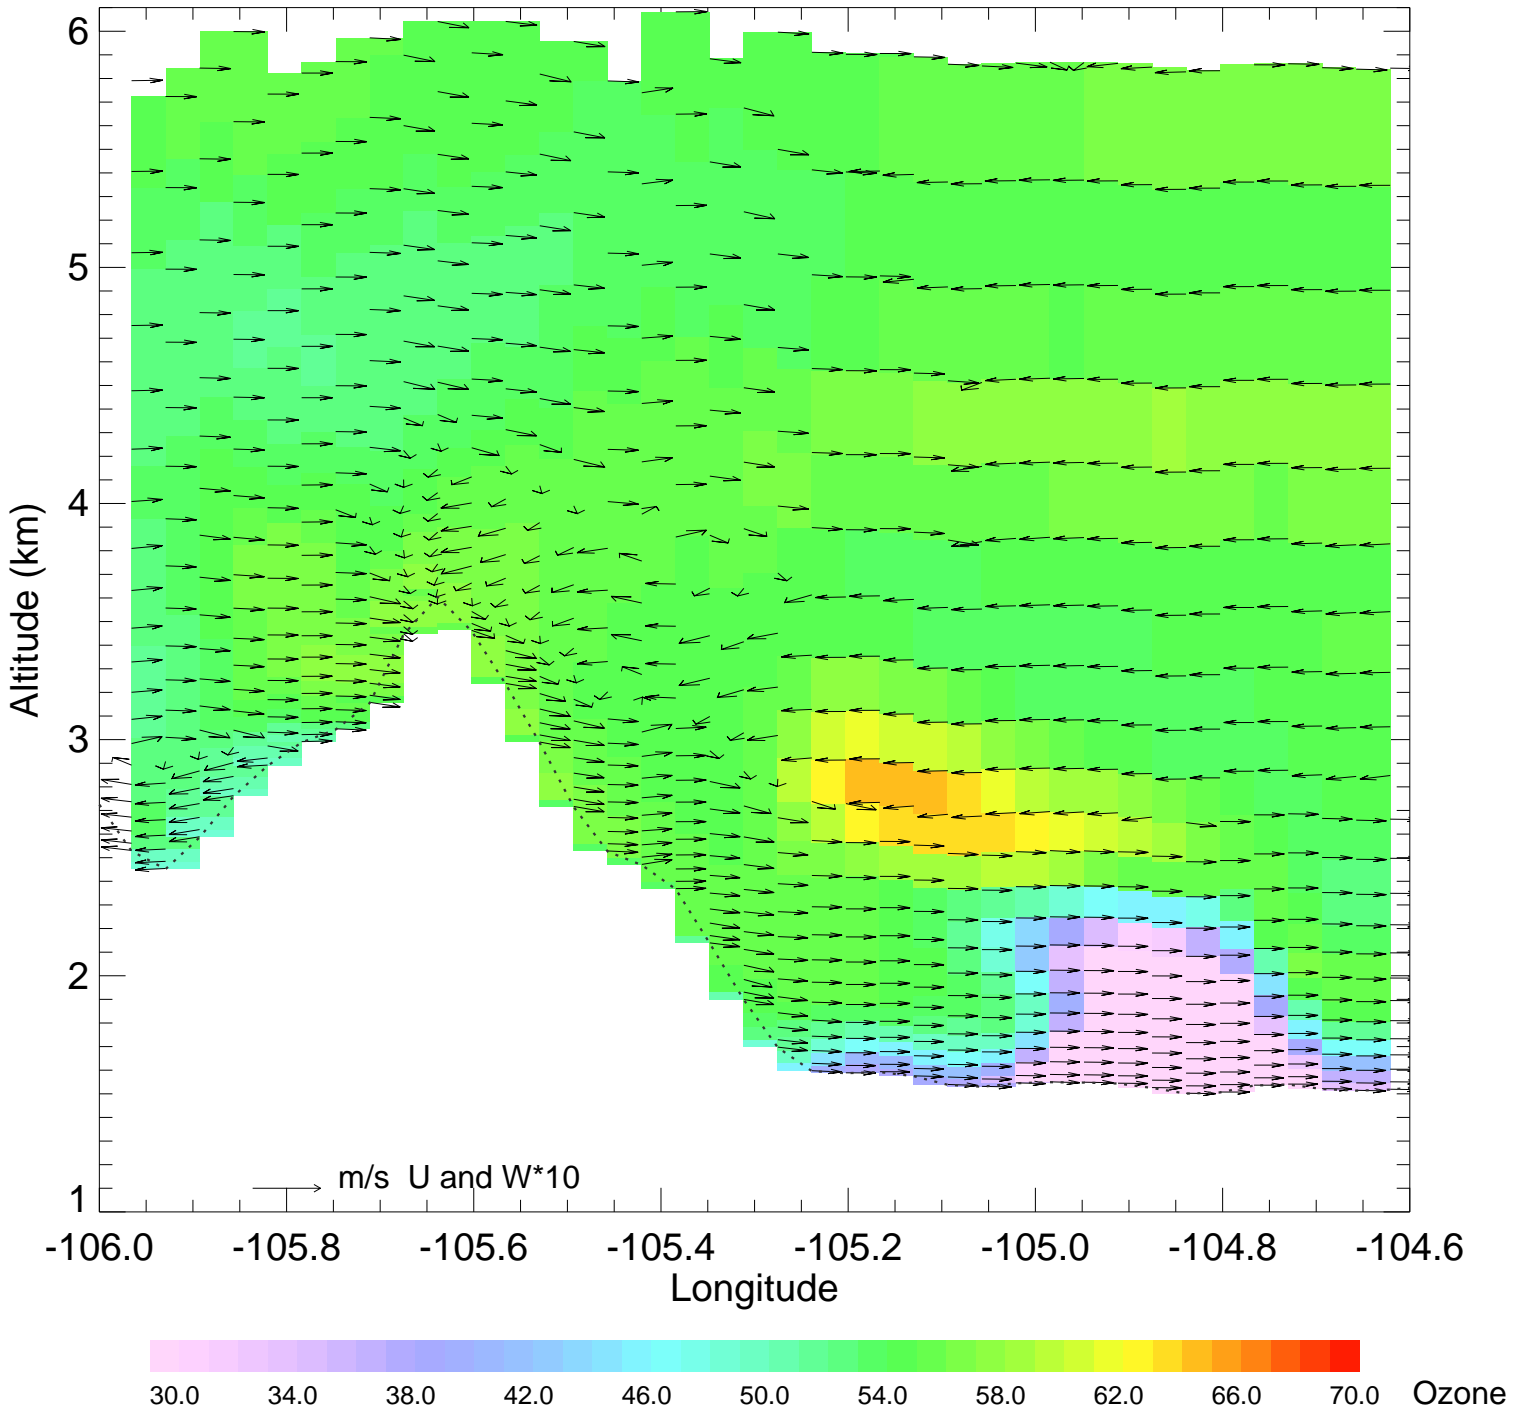

Ozone @ 39.99N 2014-08-14_00:00:00

Ozone @ 39.99N 2014-08-14_01:00:00

Ozone @ 39.99N 2014-08-14_02:00:00

Ozone @ 39.99N 2014-08-14_03:00:00

Ozone @ 39.99N 2014-08-14_04:00:00

Ozone @ 39.99N 2014-08-14_05:00:00

Ozone @ 39.99N 2014-08-14_06:00:00

Ozone @ 39.99N 2014-08-14_07:00:00

Ozone @ 39.99N 2014-08-14_08:00:00

Ozone @ 39.99N 2014-08-14_09:00:00

Ozone @ 39.99N 2014-08-14_10:00:00

Ozone @ 39.99N 2014-08-14_11:00:00