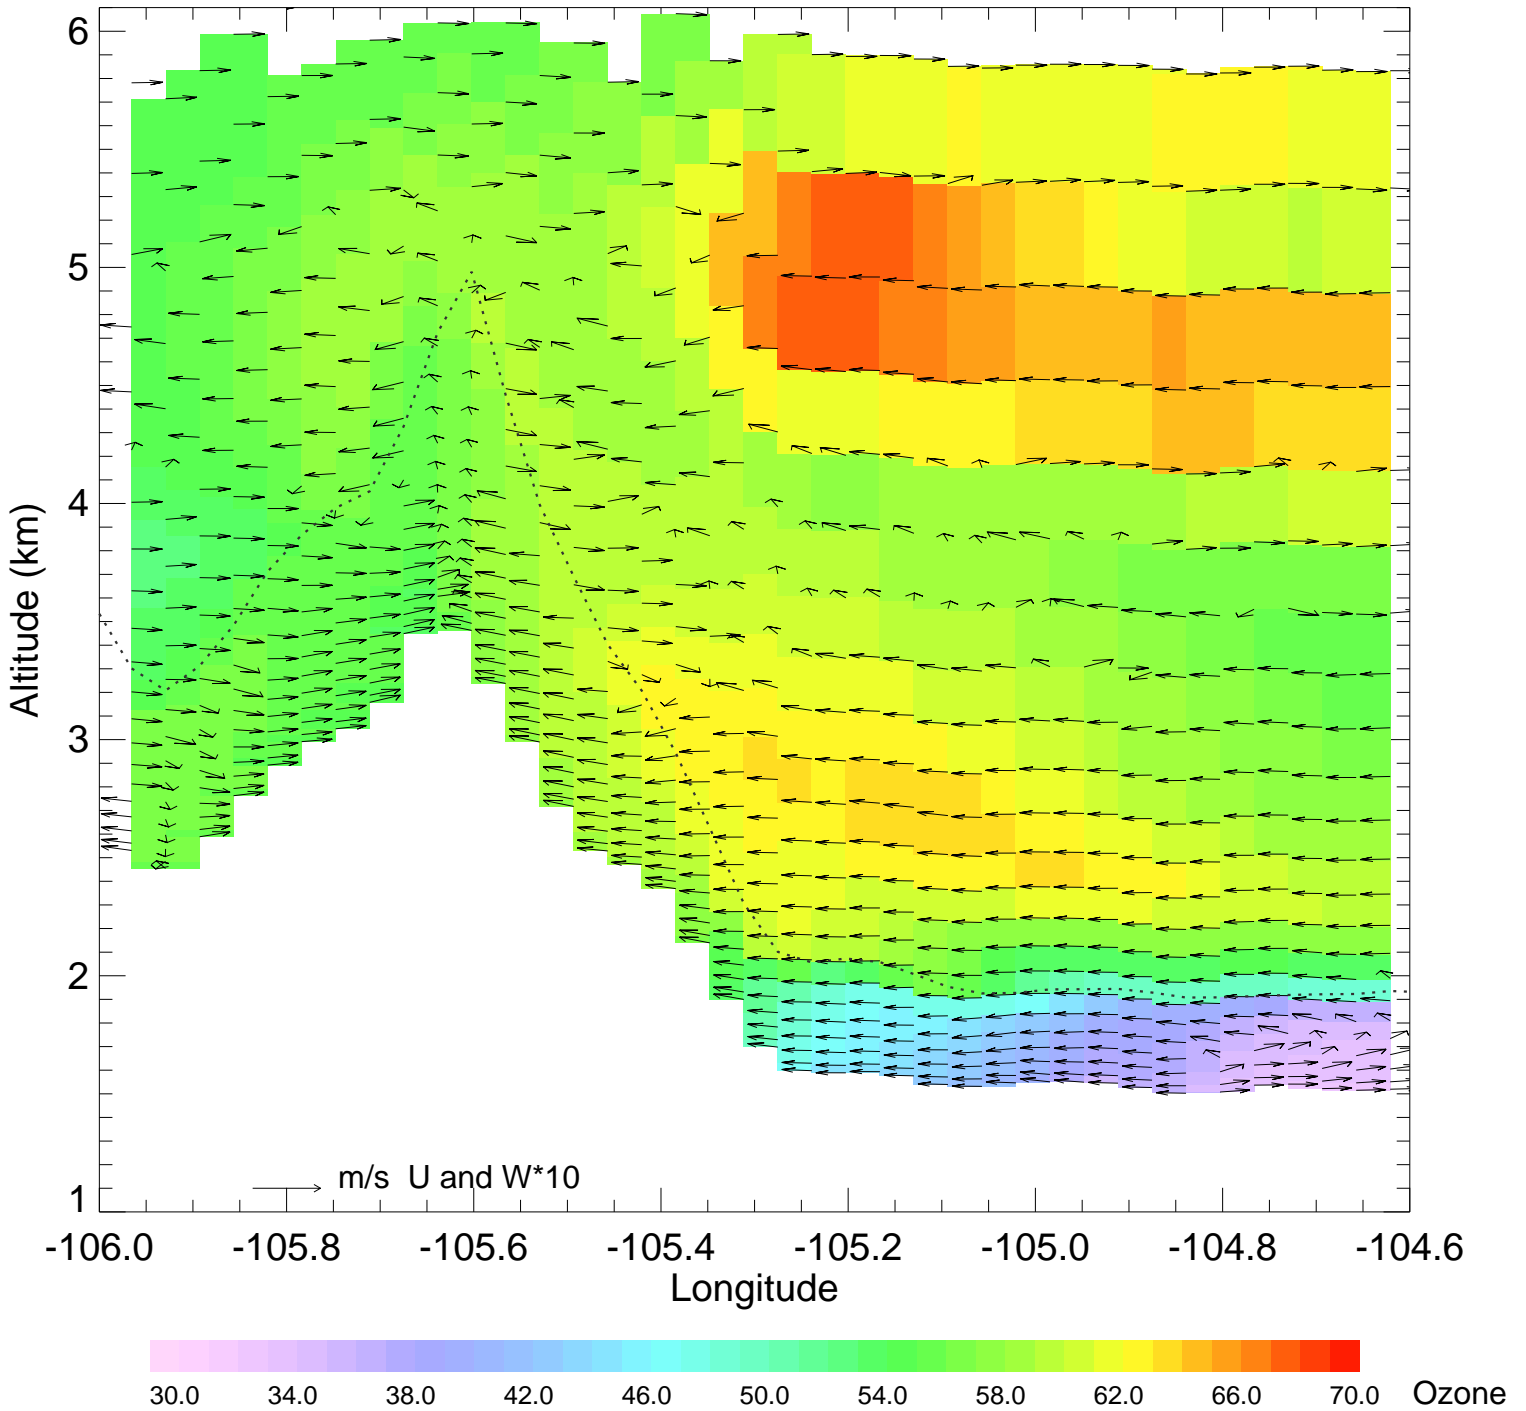

Ozone @ 39.99N 2014-08-13_12:00:00

Ozone @ 39.99N 2014-08-13_13:00:00

Ozone @ 39.99N 2014-08-13_14:00:00

Ozone @ 39.99N 2014-08-13_15:00:00

Ozone @ 39.99N 2014-08-13_16:00:00

Ozone @ 39.99N 2014-08-13_17:00:00

Ozone @ 39.99N 2014-08-13_18:00:00

Ozone @ 39.99N 2014-08-13_19:00:00

Ozone @ 39.99N 2014-08-13_20:00:00

Ozone @ 39.99N 2014-08-13_21:00:00

Ozone @ 39.99N 2014-08-13_22:00:00

Ozone @ 39.99N 2014-08-13_23:00:00