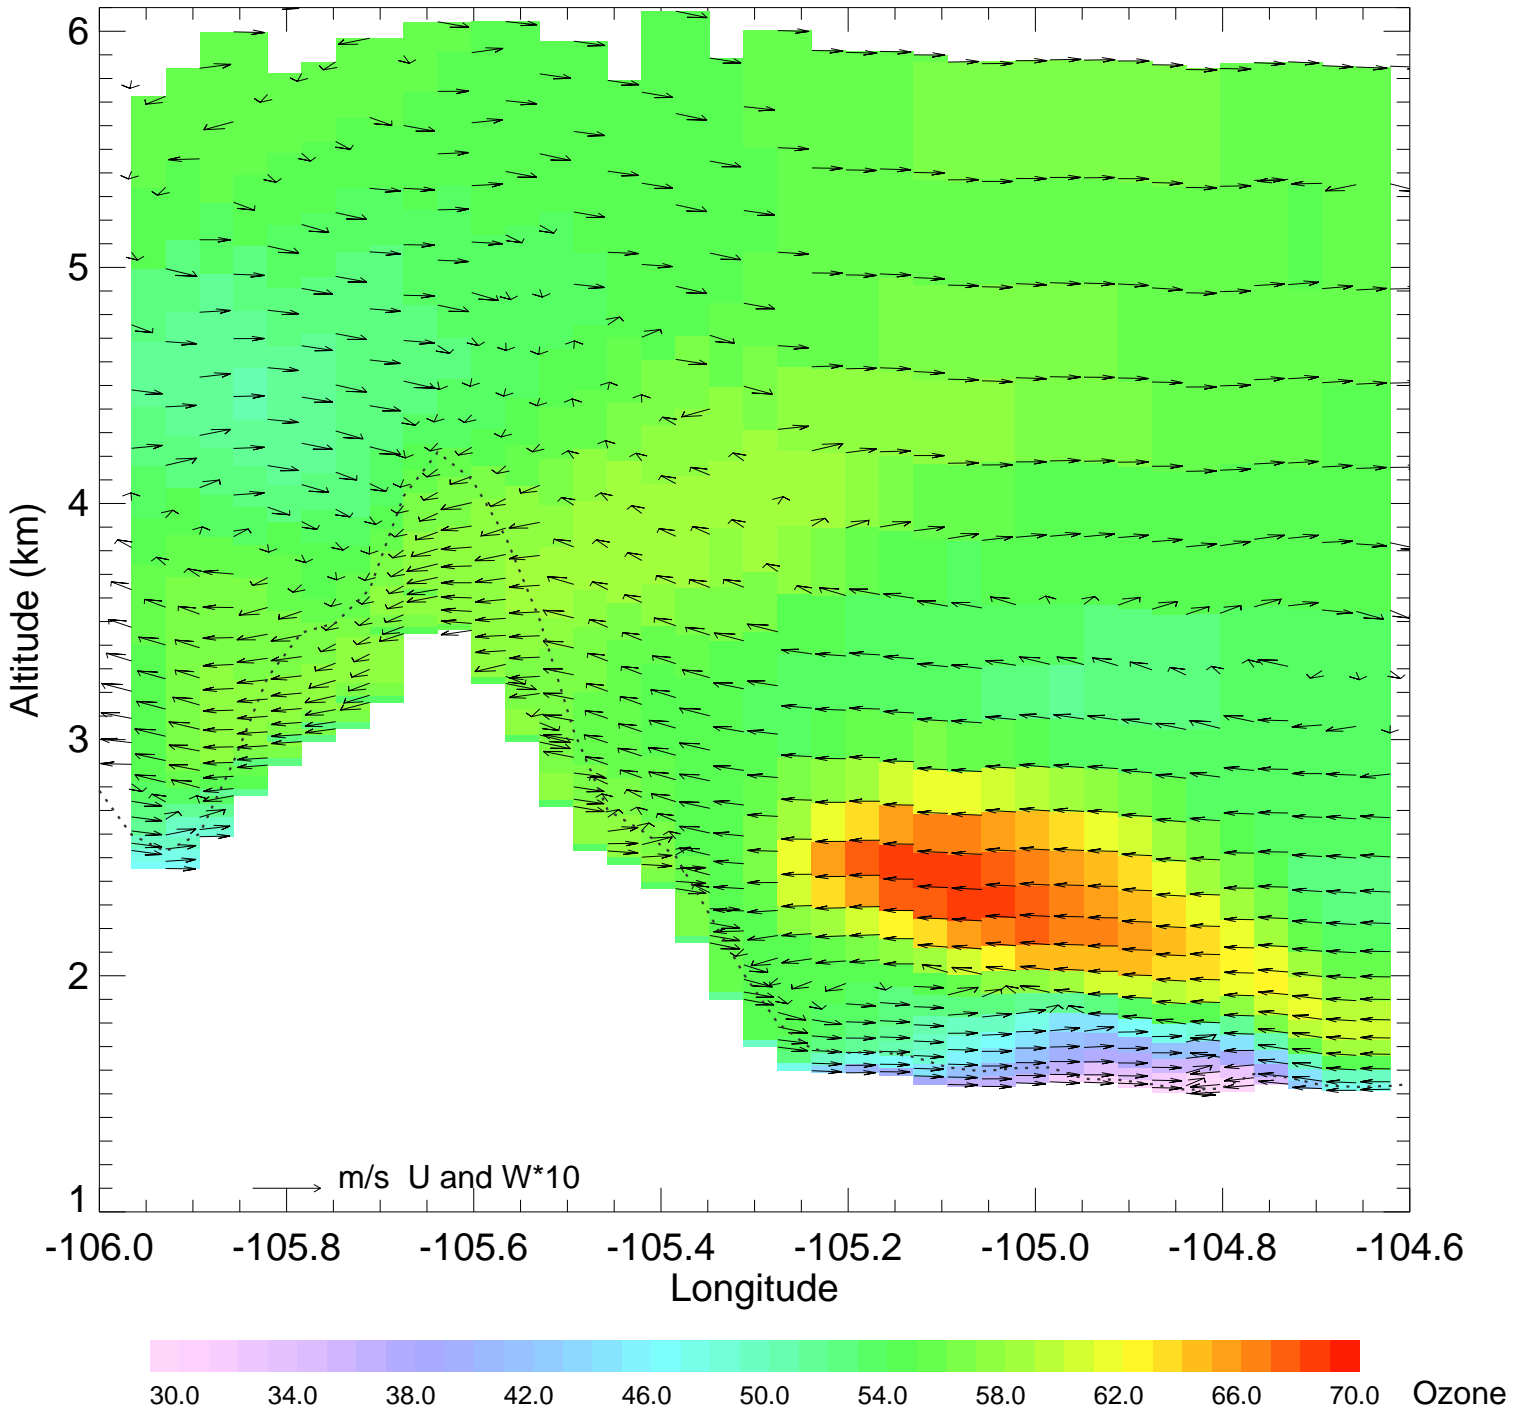

Ozone @ 39.99N 2014-08-14_00:00:00

Ozone @ 39.99N 2014-08-14_01:00:00

Ozone @ 39.99N 2014-08-14_02:00:00

Ozone @ 39.99N 2014-08-14_03:00:00

Ozone @ 39.99N 2014-08-14_04:00:00

Ozone @ 39.99N 2014-08-14_05:00:00

Ozone @ 39.99N 2014-08-14_06:00:00

Ozone @ 39.99N 2014-08-14_07:00:00

Ozone @ 39.99N 2014-08-14_08:00:00

Ozone @ 39.99N 2014-08-14_09:00:00

Ozone @ 39.99N 2014-08-14_10:00:00

Ozone @ 39.99N 2014-08-14_11:00:00