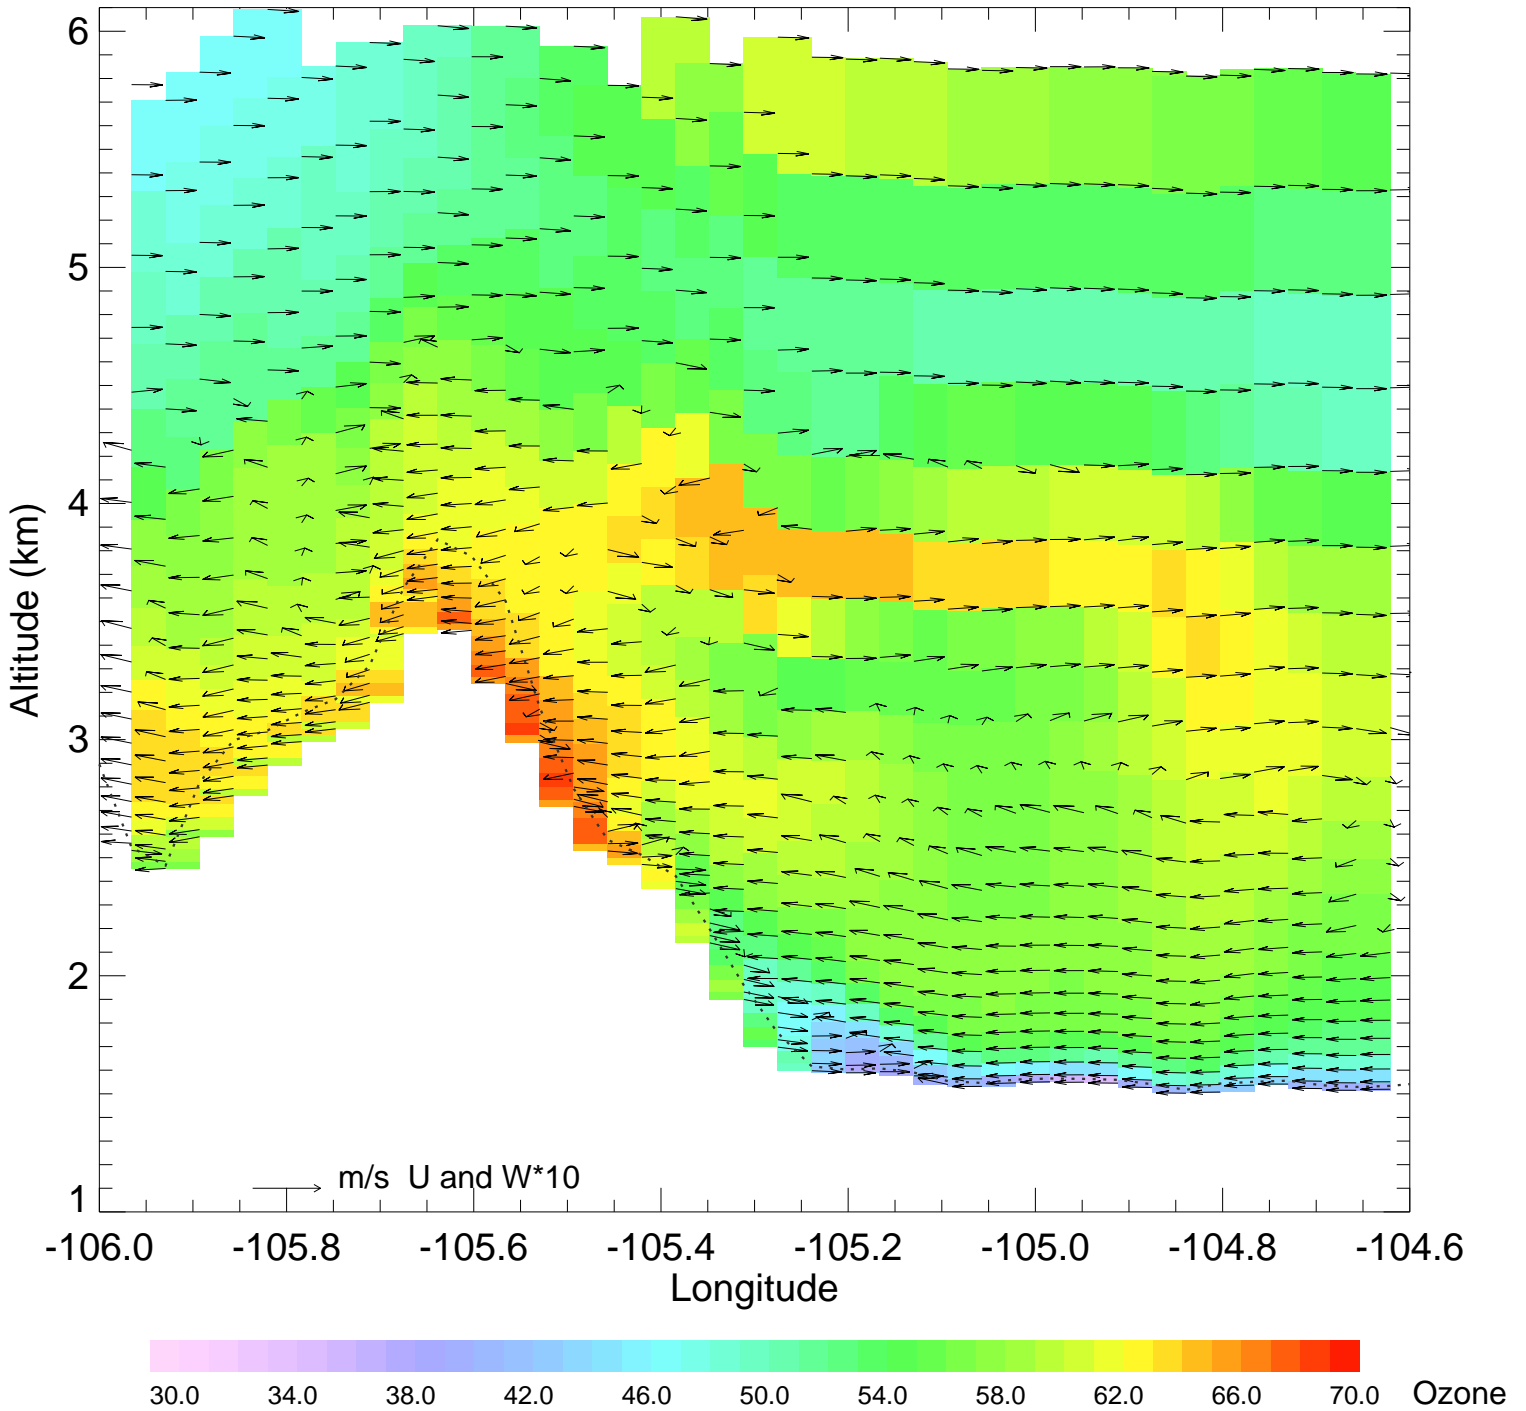

Ozone @ 39.99N 2014-08-12_00:00:00

Ozone @ 39.99N 2014-08-12_01:00:00

Ozone @ 39.99N 2014-08-12_02:00:00

Ozone @ 39.99N 2014-08-12_03:00:00

Ozone @ 39.99N 2014-08-12_04:00:00

Ozone @ 39.99N 2014-08-12_05:00:00