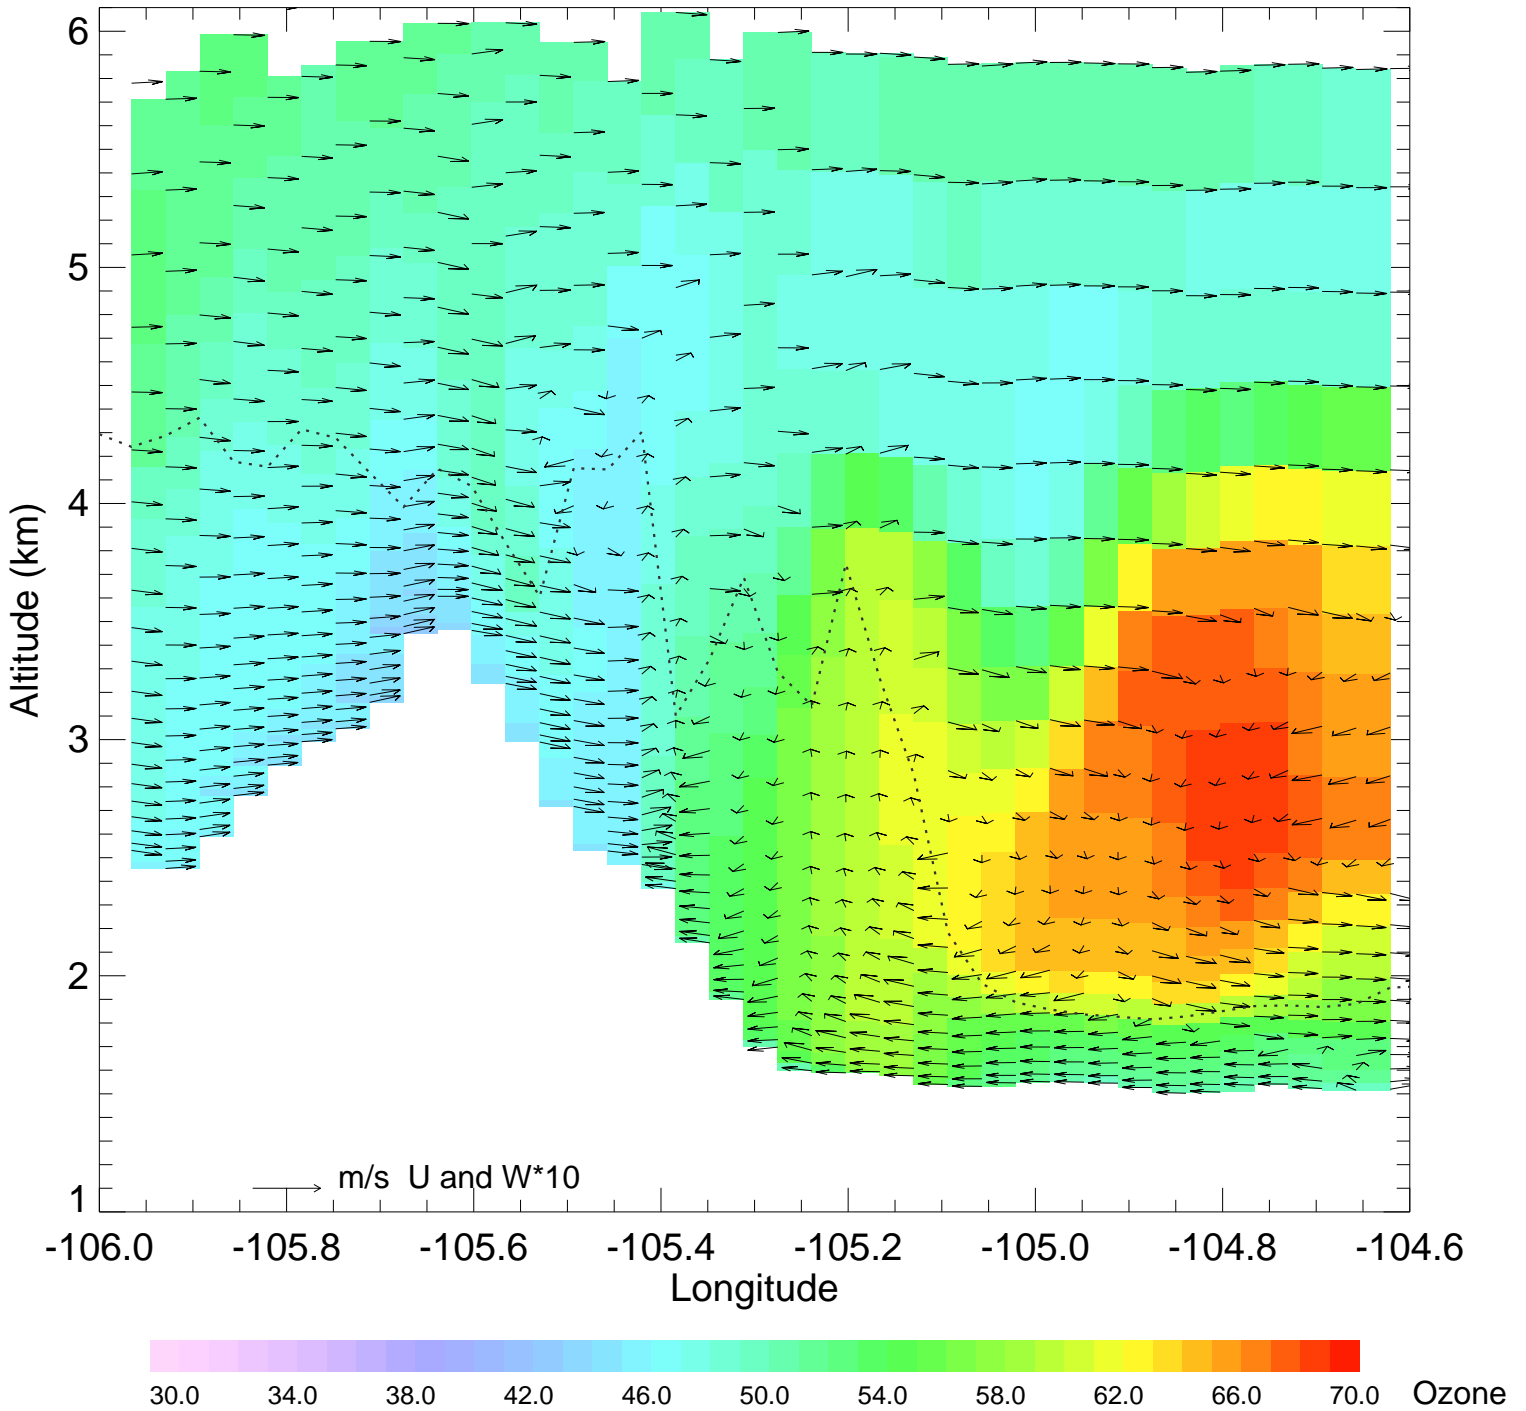

Ozone @ 39.99N 2014-08-14_12:00:00

Ozone @ 39.99N 2014-08-14_13:00:00

Ozone @ 39.99N 2014-08-14_14:00:00

Ozone @ 39.99N 2014-08-14_15:00:00

Ozone @ 39.99N 2014-08-14_16:00:00

Ozone @ 39.99N 2014-08-14_17:00:00

Ozone @ 39.99N 2014-08-14_18:00:00

Ozone @ 39.99N 2014-08-14_19:00:00

Ozone @ 39.99N 2014-08-14_20:00:00

Ozone @ 39.99N 2014-08-14_21:00:00

Ozone @ 39.99N 2014-08-14_22:00:00

Ozone @ 39.99N 2014-08-14_23:00:00