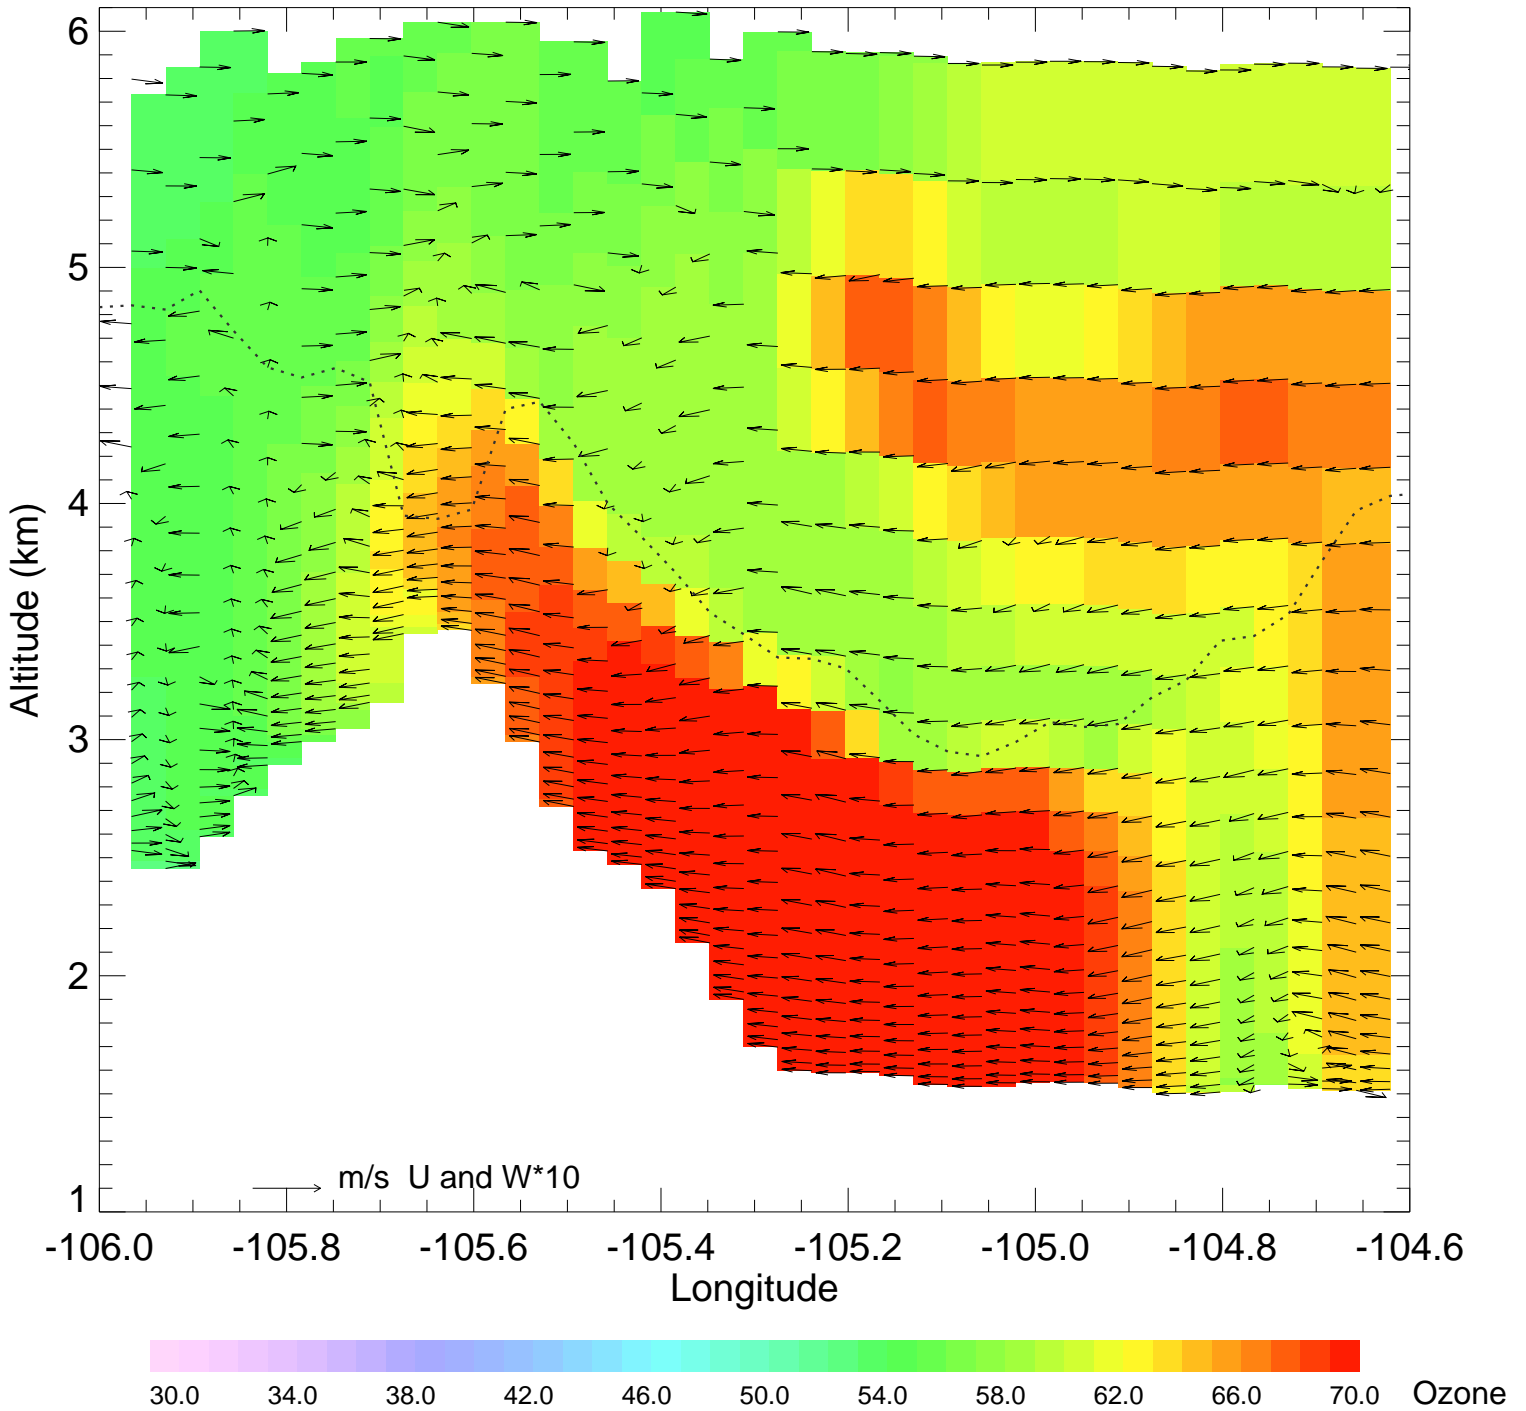

Ozone @ 39.99N 2014-08-13_12:00:00

Ozone @ 39.99N 2014-08-13_13:00:00

Ozone @ 39.99N 2014-08-13_14:00:00

Ozone @ 39.99N 2014-08-13_15:00:00

Ozone @ 39.99N 2014-08-13_16:00:00

Ozone @ 39.99N 2014-08-13_17:00:00

Ozone @ 39.99N 2014-08-13_18:00:00

Ozone @ 39.99N 2014-08-13_19:00:00

Ozone @ 39.99N 2014-08-13_20:00:00

Ozone @ 39.99N 2014-08-13_21:00:00

Ozone @ 39.99N 2014-08-13_22:00:00

Ozone @ 39.99N 2014-08-13_23:00:00