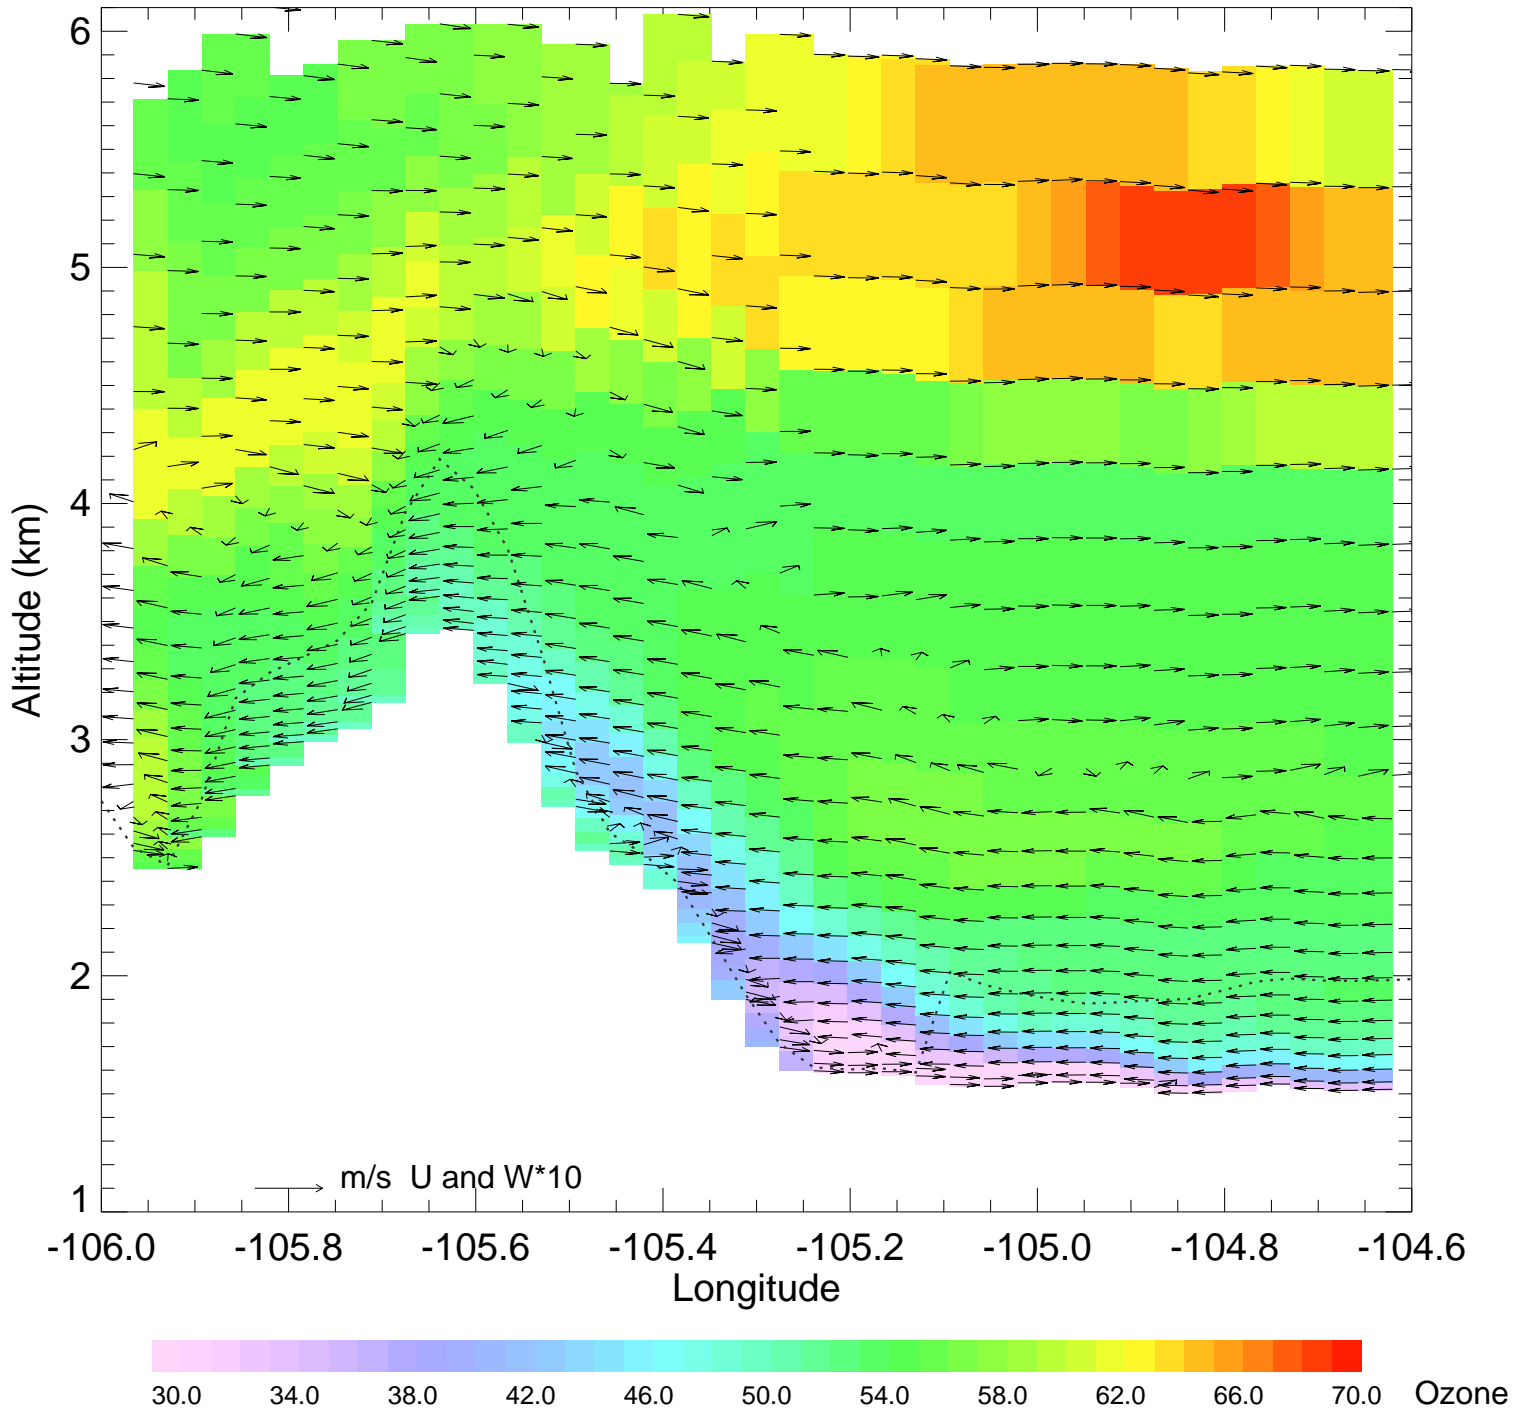

Ozone @ 39.99N 2014-08-13_00:00:00

Ozone @ 39.99N 2014-08-13_01:00:00

Ozone @ 39.99N 2014-08-13_02:00:00

Ozone @ 39.99N 2014-08-13_03:00:00

Ozone @ 39.99N 2014-08-13_04:00:00

Ozone @ 39.99N 2014-08-13_05:00:00