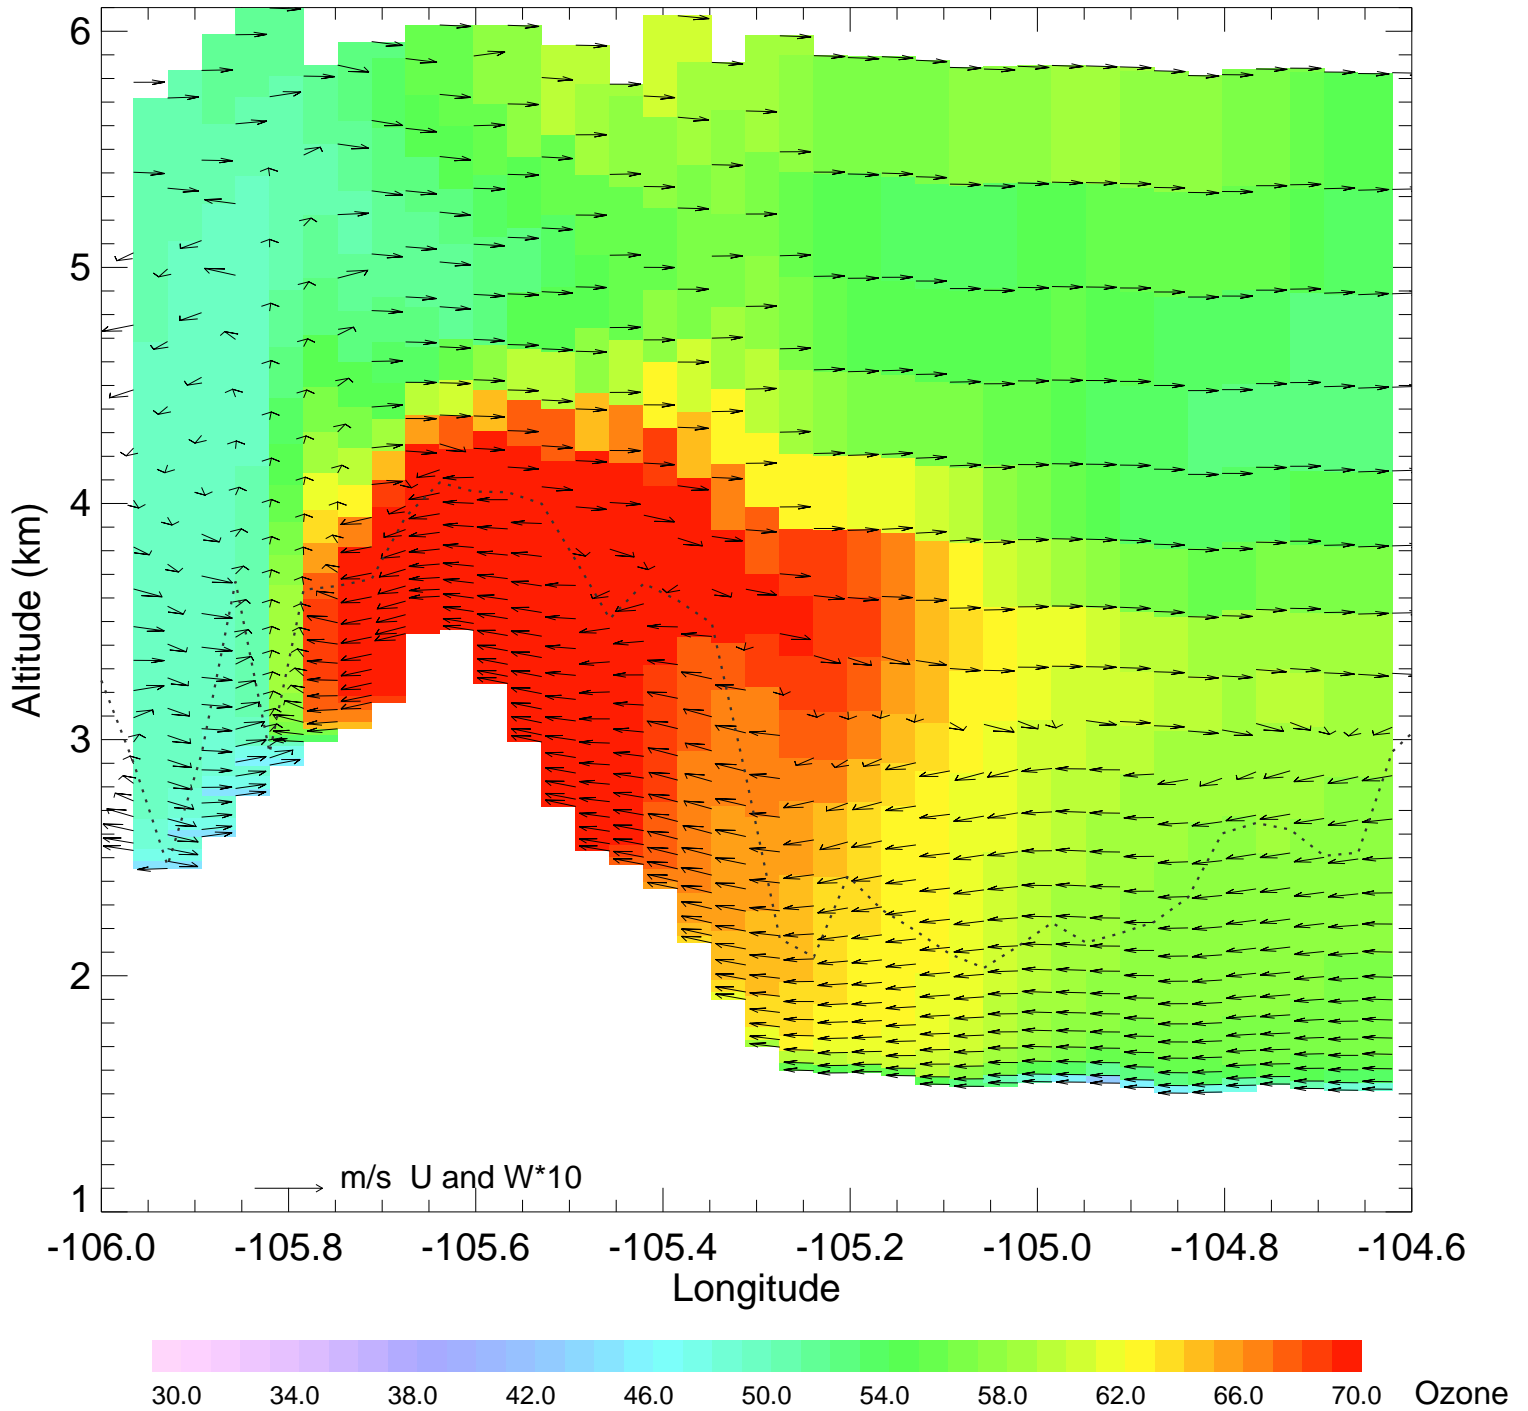

Ozone @ 39.99N 2014-08-12_01:00:00