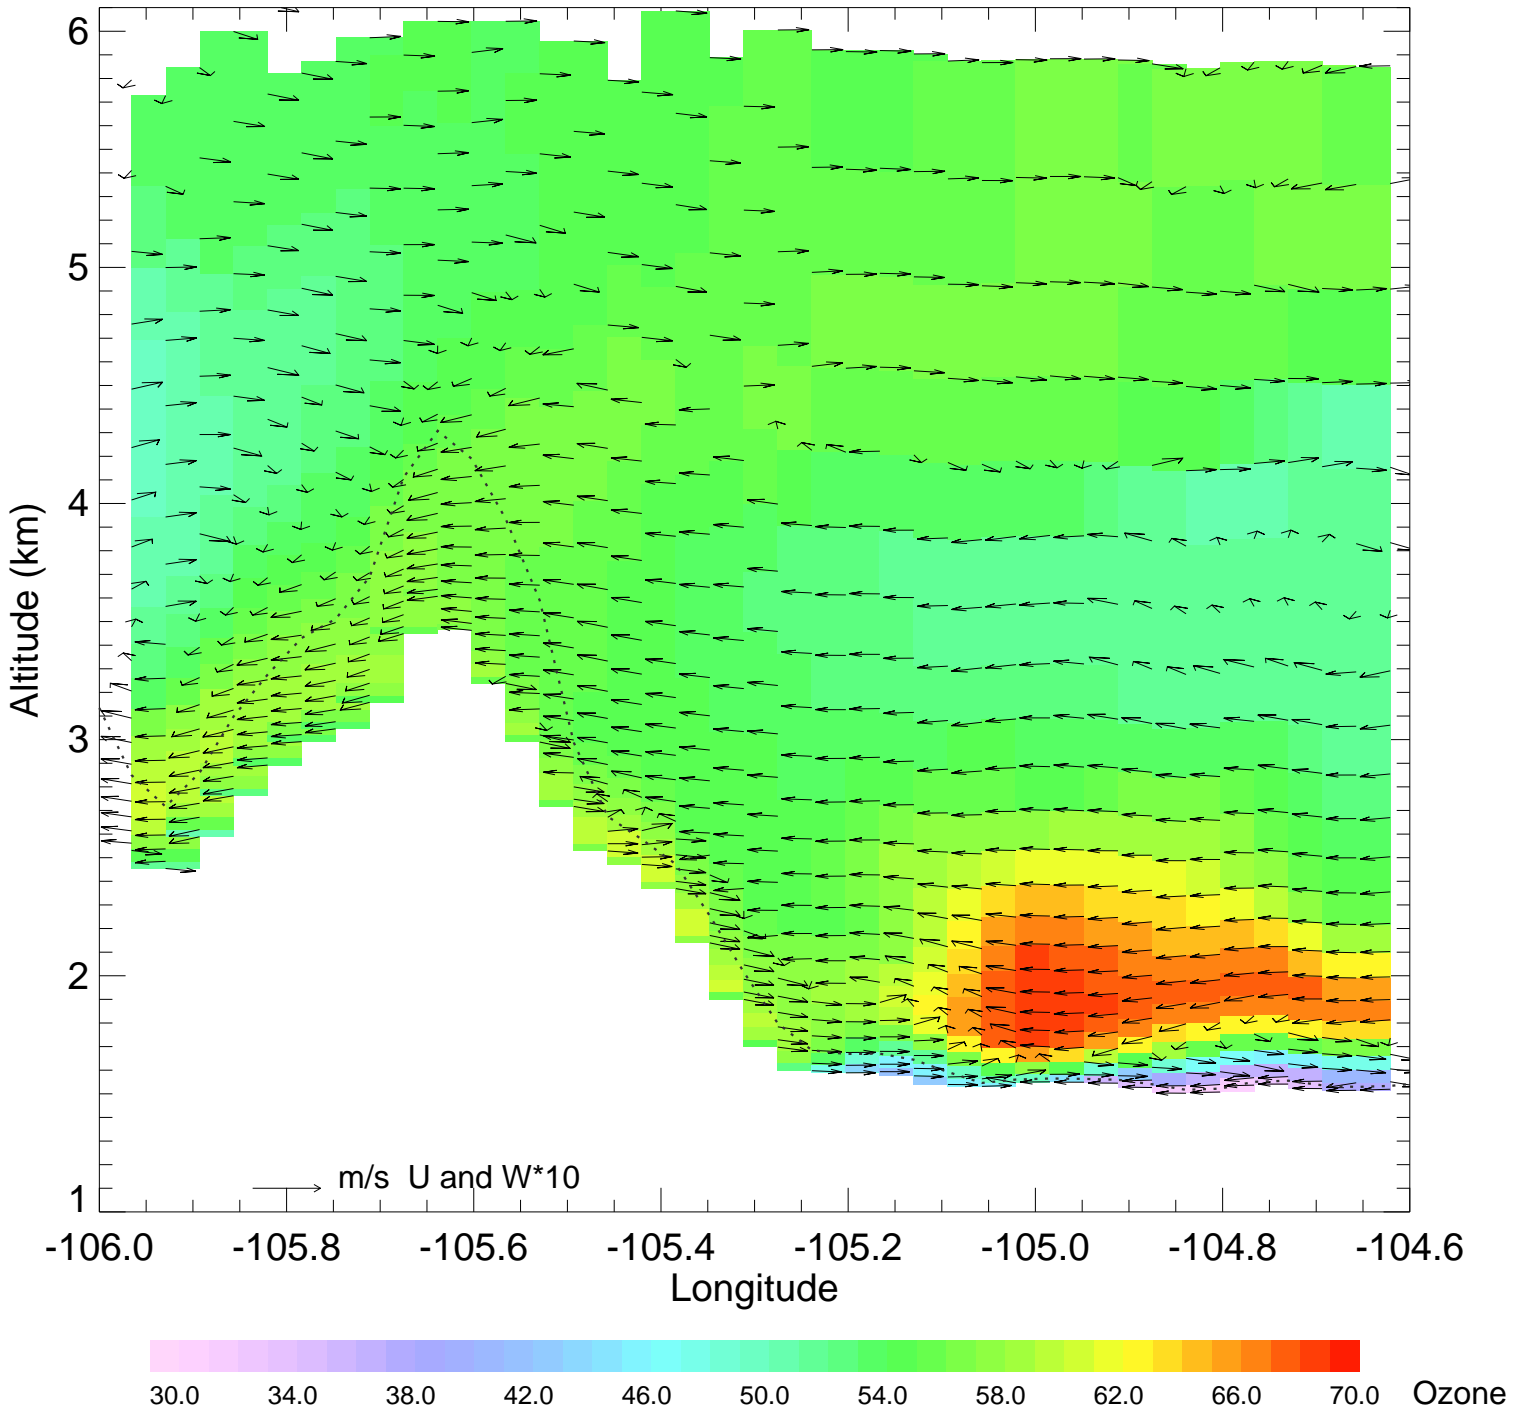

Ozone @ 39.99N 2014-08-14_00:00:00

Ozone @ 39.99N 2014-08-14_01:00:00

Ozone @ 39.99N 2014-08-14_02:00:00

Ozone @ 39.99N 2014-08-14_03:00:00

Ozone @ 39.99N 2014-08-14_04:00:00

Ozone @ 39.99N 2014-08-14_05:00:00

Ozone @ 39.99N 2014-08-14_06:00:00

Ozone @ 39.99N 2014-08-14_07:00:00

Ozone @ 39.99N 2014-08-14_08:00:00

Ozone @ 39.99N 2014-08-14_09:00:00

Ozone @ 39.99N 2014-08-14_10:00:00

Ozone @ 39.99N 2014-08-14_11:00:00