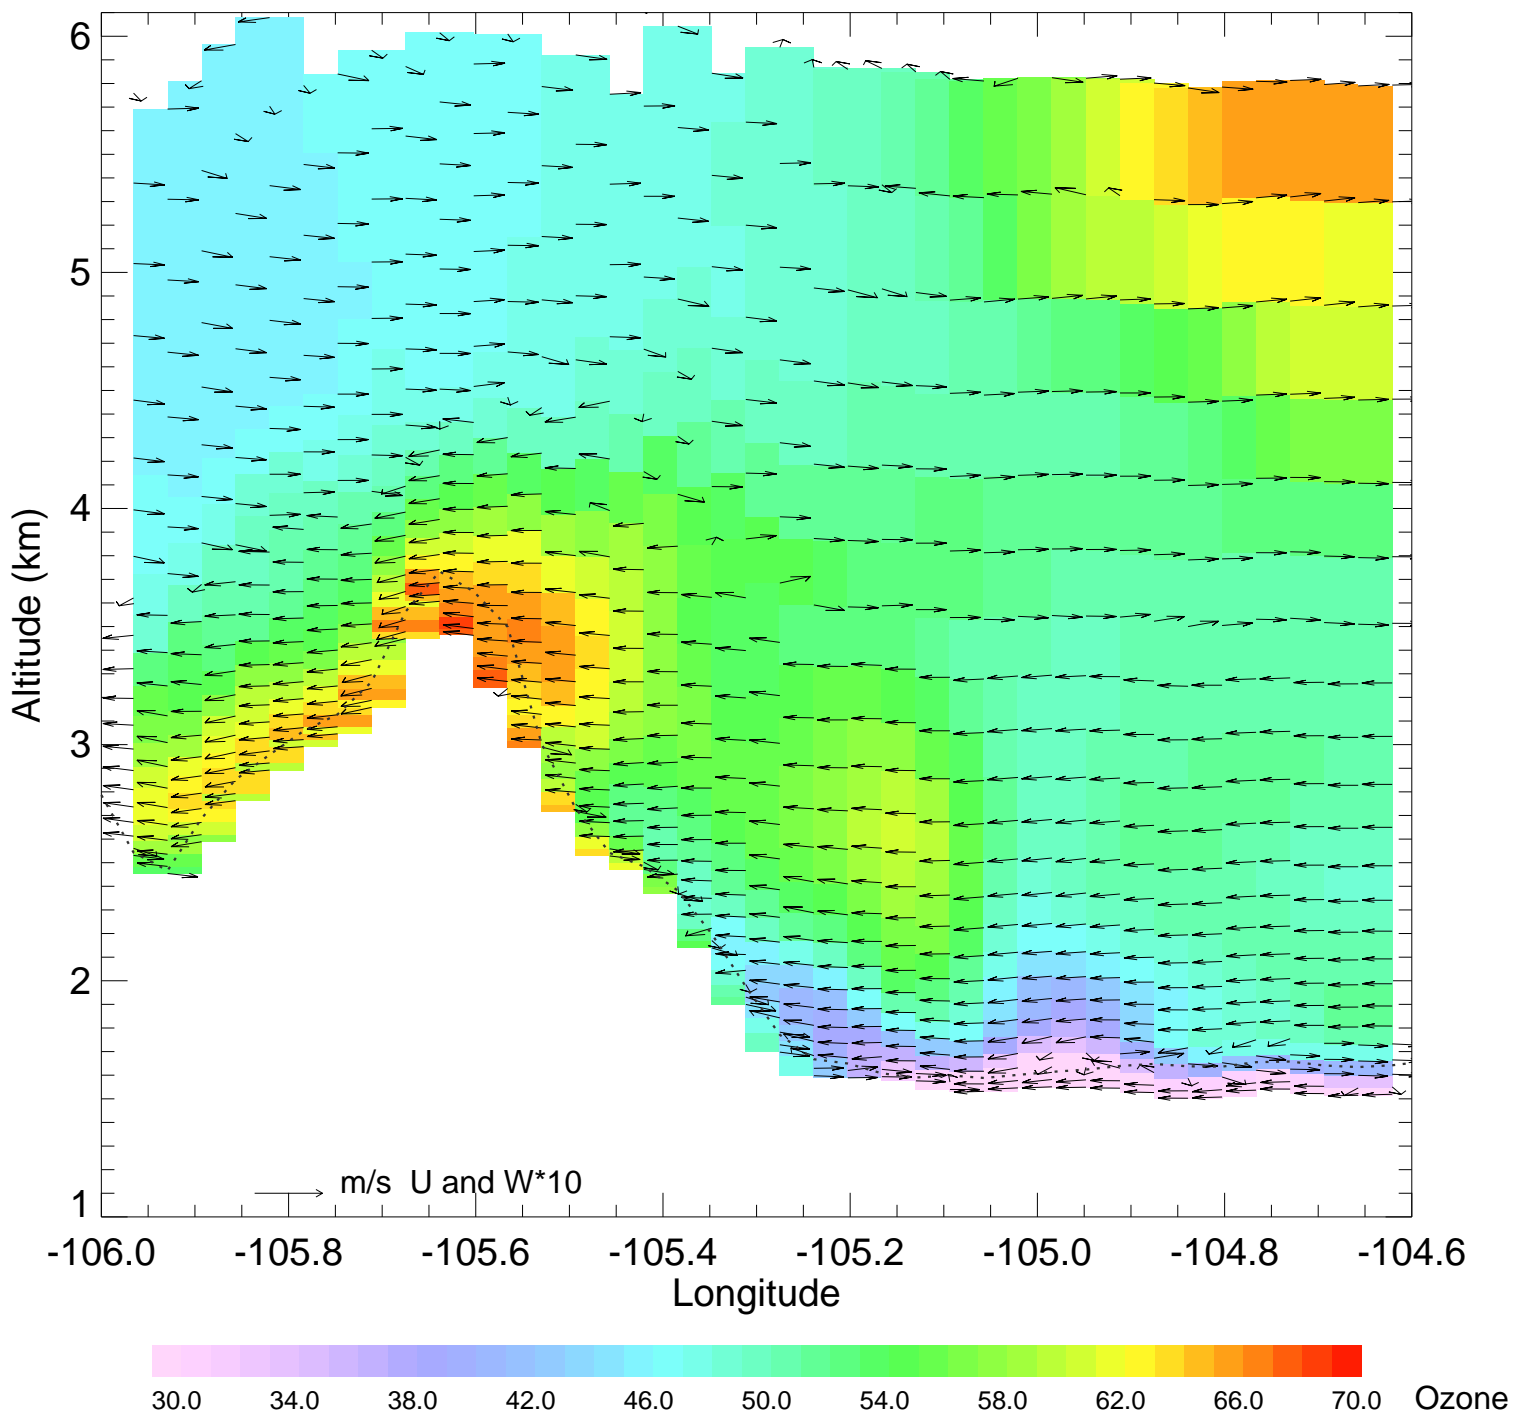

Ozone @ 39.99N 2014-08-11_00:00:00

Ozone @ 39.99N 2014-08-11_01:00:00

Ozone @ 39.99N 2014-08-11_02:00:00

Ozone @ 39.99N 2014-08-11_03:00:00

Ozone @ 39.99N 2014-08-11_04:00:00

Ozone @ 39.99N 2014-08-11_05:00:00