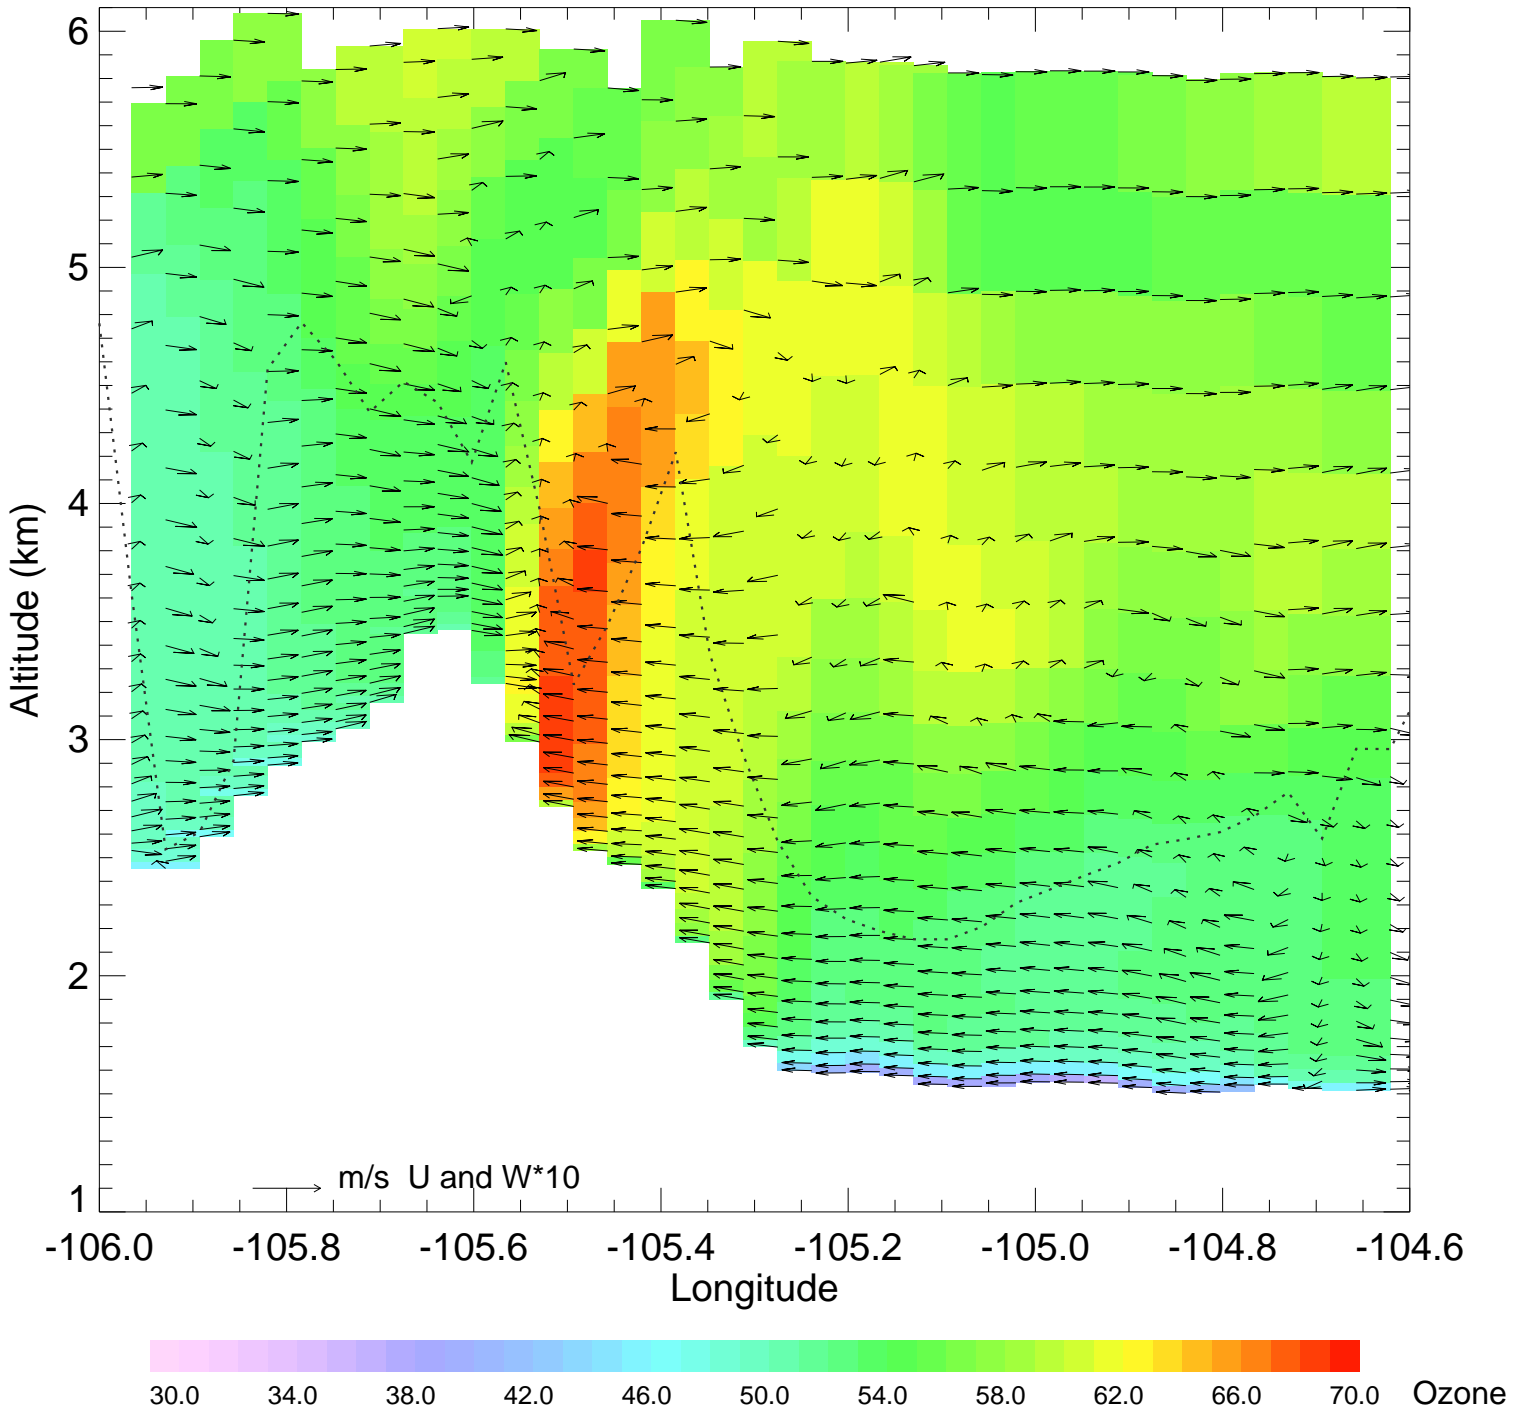

Topography and E_C2H6

Ozone @ 39.99N 2014-08-10_00:00:00

Ozone @ 39.99N 2014-08-10_01:00:00

Ozone @ 39.99N 2014-08-10_02:00:00

Ozone @ 39.99N 2014-08-10_03:00:00

Ozone @ 39.99N 2014-08-10_04:00:00

Ozone @ 39.99N 2014-08-10_05:00:00