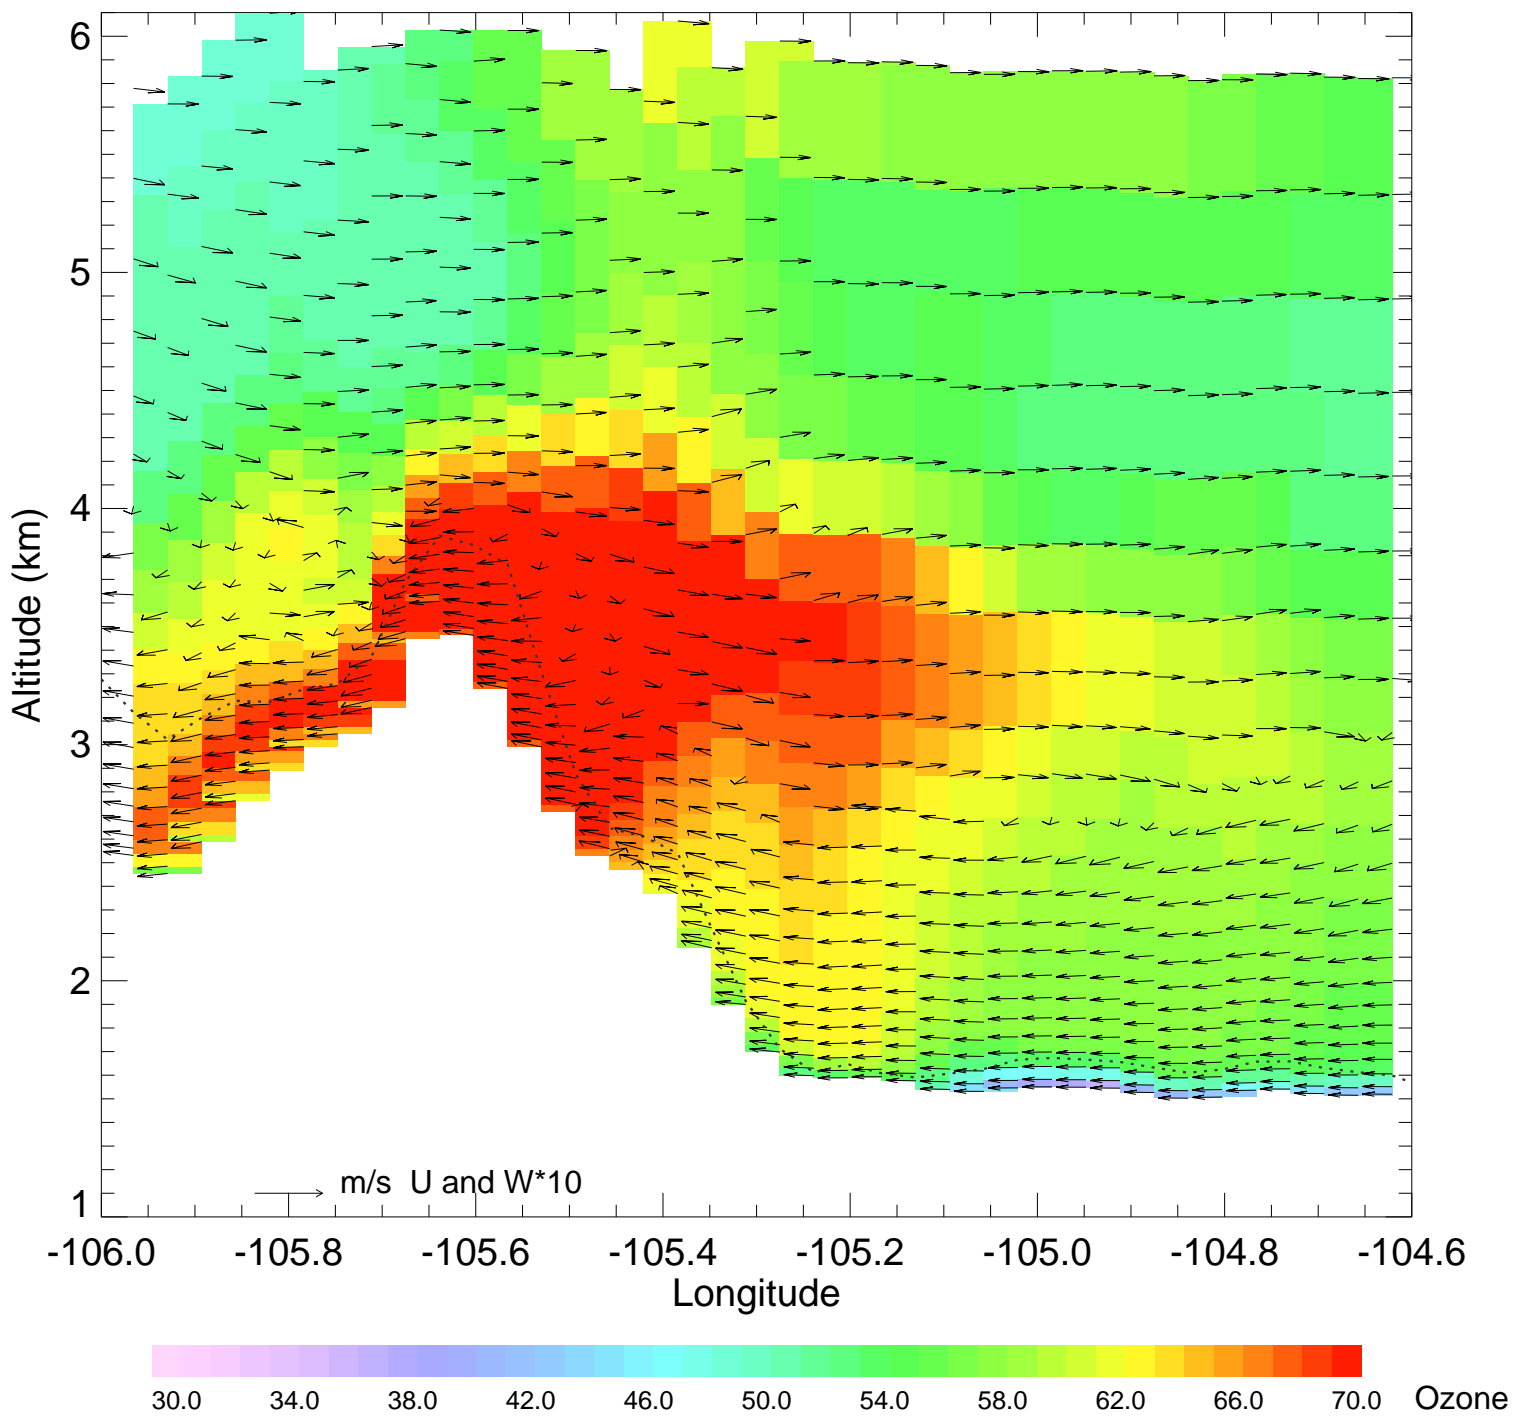

Ozone @ 39.99N 2014-08-12_02:00:00