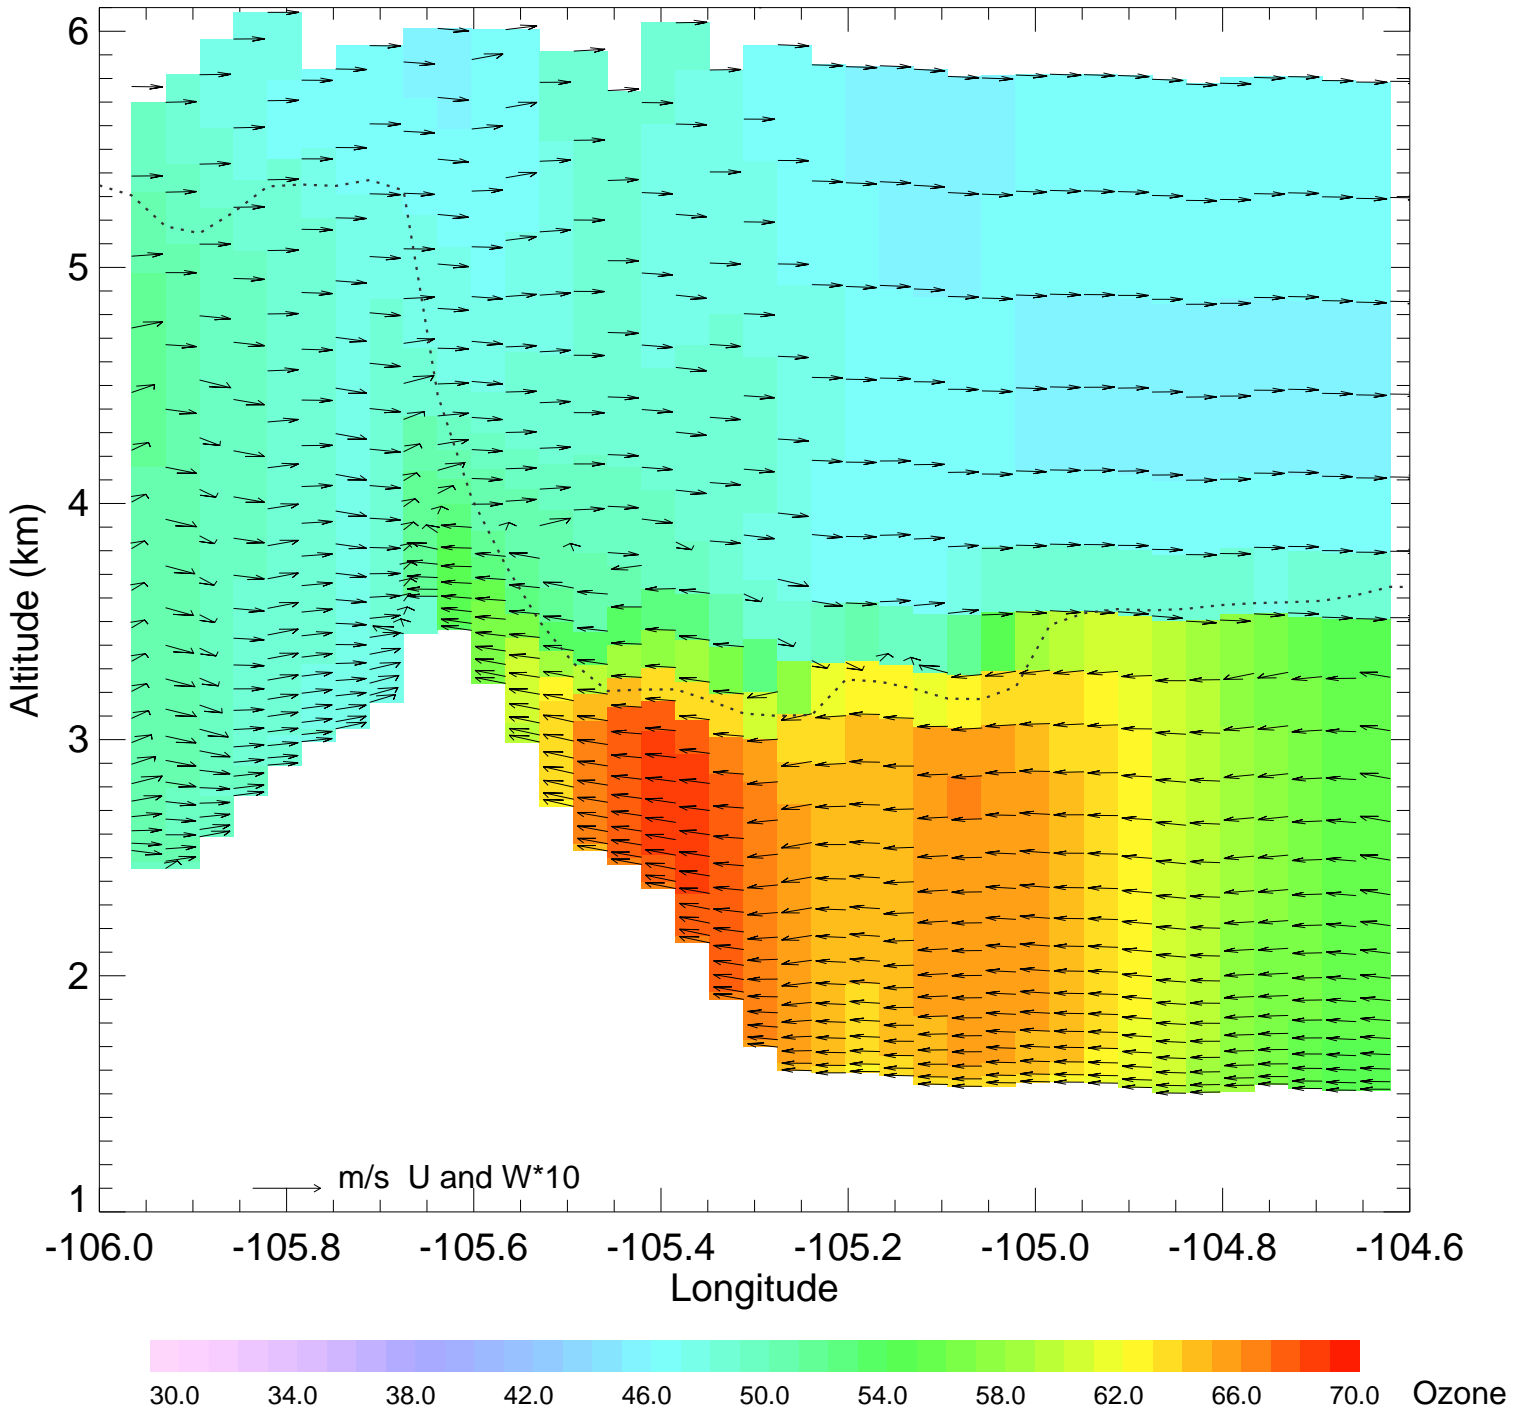

Ozone @ 39.99N 2014-08-10_20:00:00