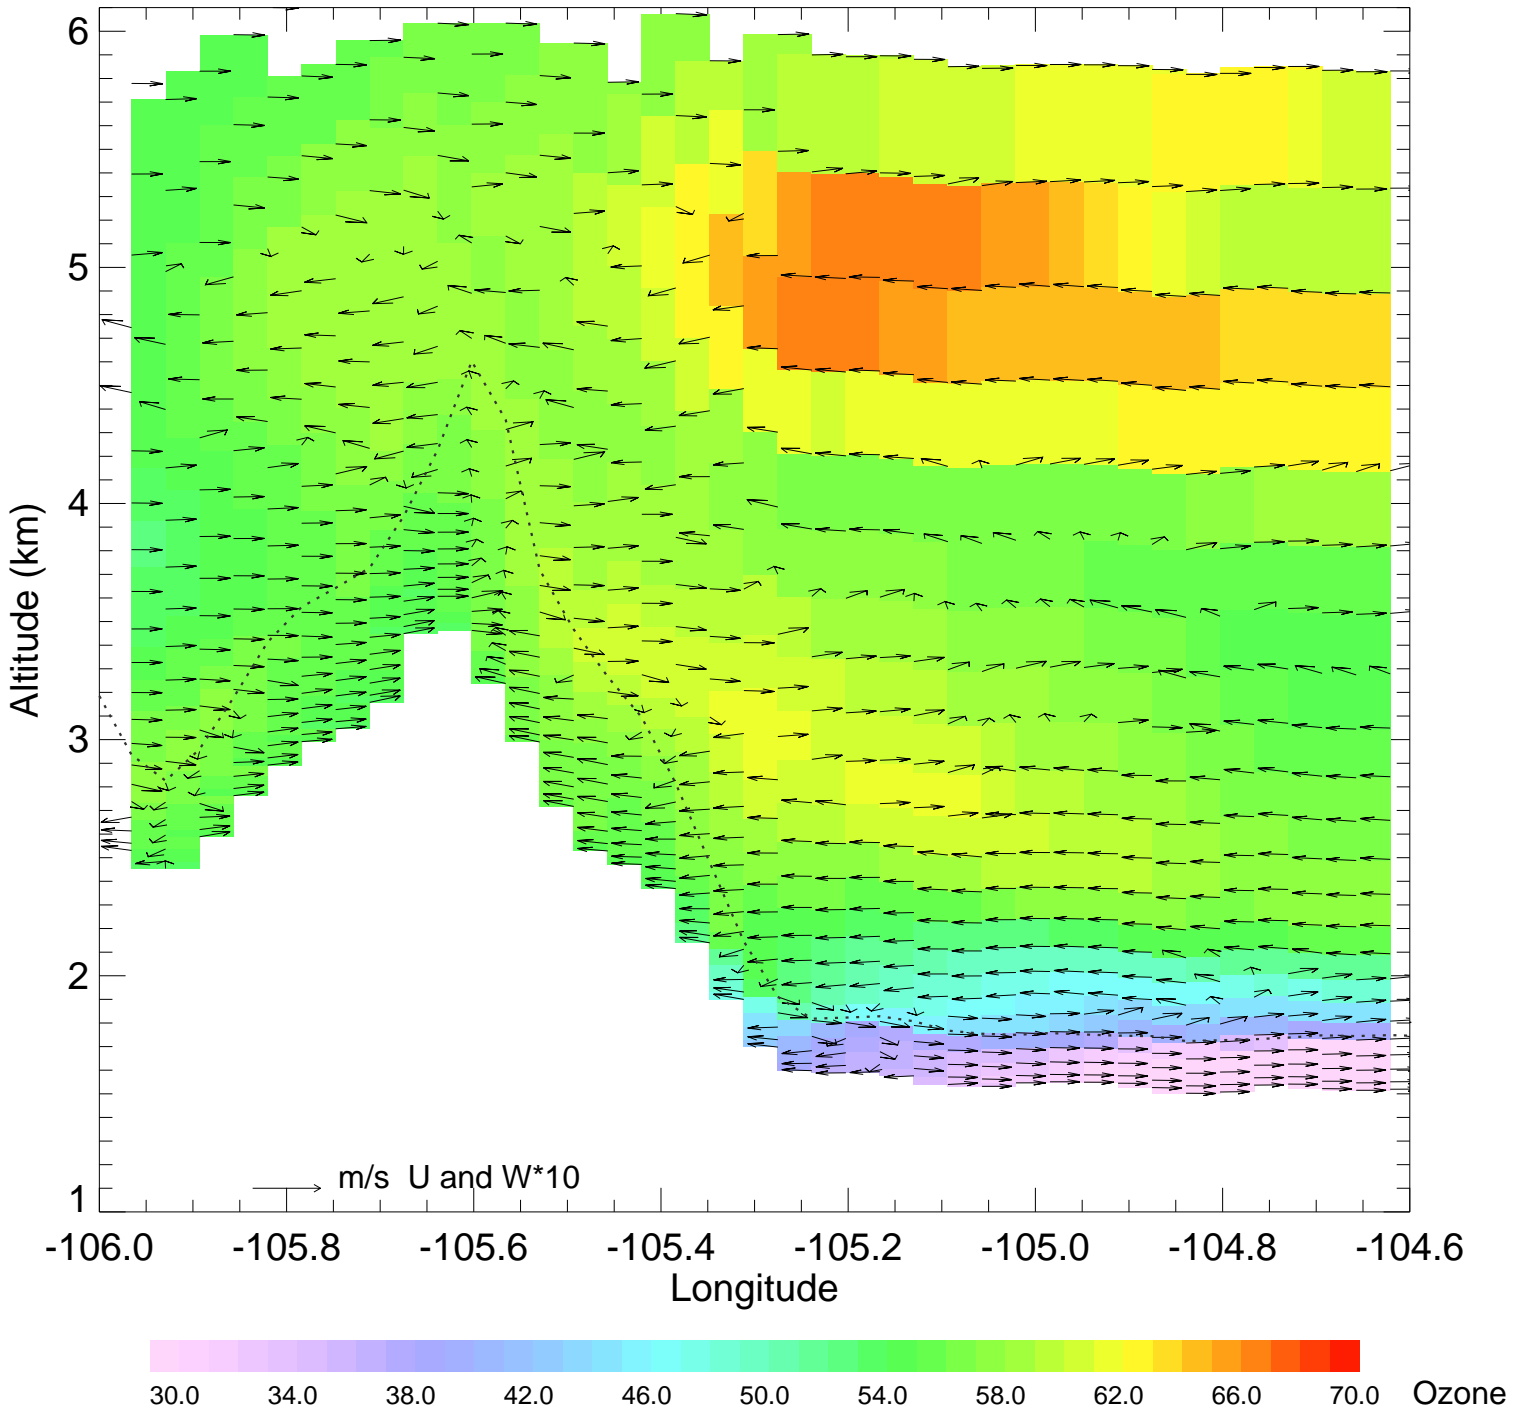

Ozone @ 39.99N 2014-08-13_12:00:00

Ozone @ 39.99N 2014-08-13_13:00:00

Ozone @ 39.99N 2014-08-13_14:00:00

Ozone @ 39.99N 2014-08-13_15:00:00

Ozone @ 39.99N 2014-08-13_16:00:00

Ozone @ 39.99N 2014-08-13_17:00:00

Ozone @ 39.99N 2014-08-13_18:00:00

Ozone @ 39.99N 2014-08-13_19:00:00

Ozone @ 39.99N 2014-08-13_20:00:00

Ozone @ 39.99N 2014-08-13_21:00:00

Ozone @ 39.99N 2014-08-13_22:00:00

Ozone @ 39.99N 2014-08-13_23:00:00