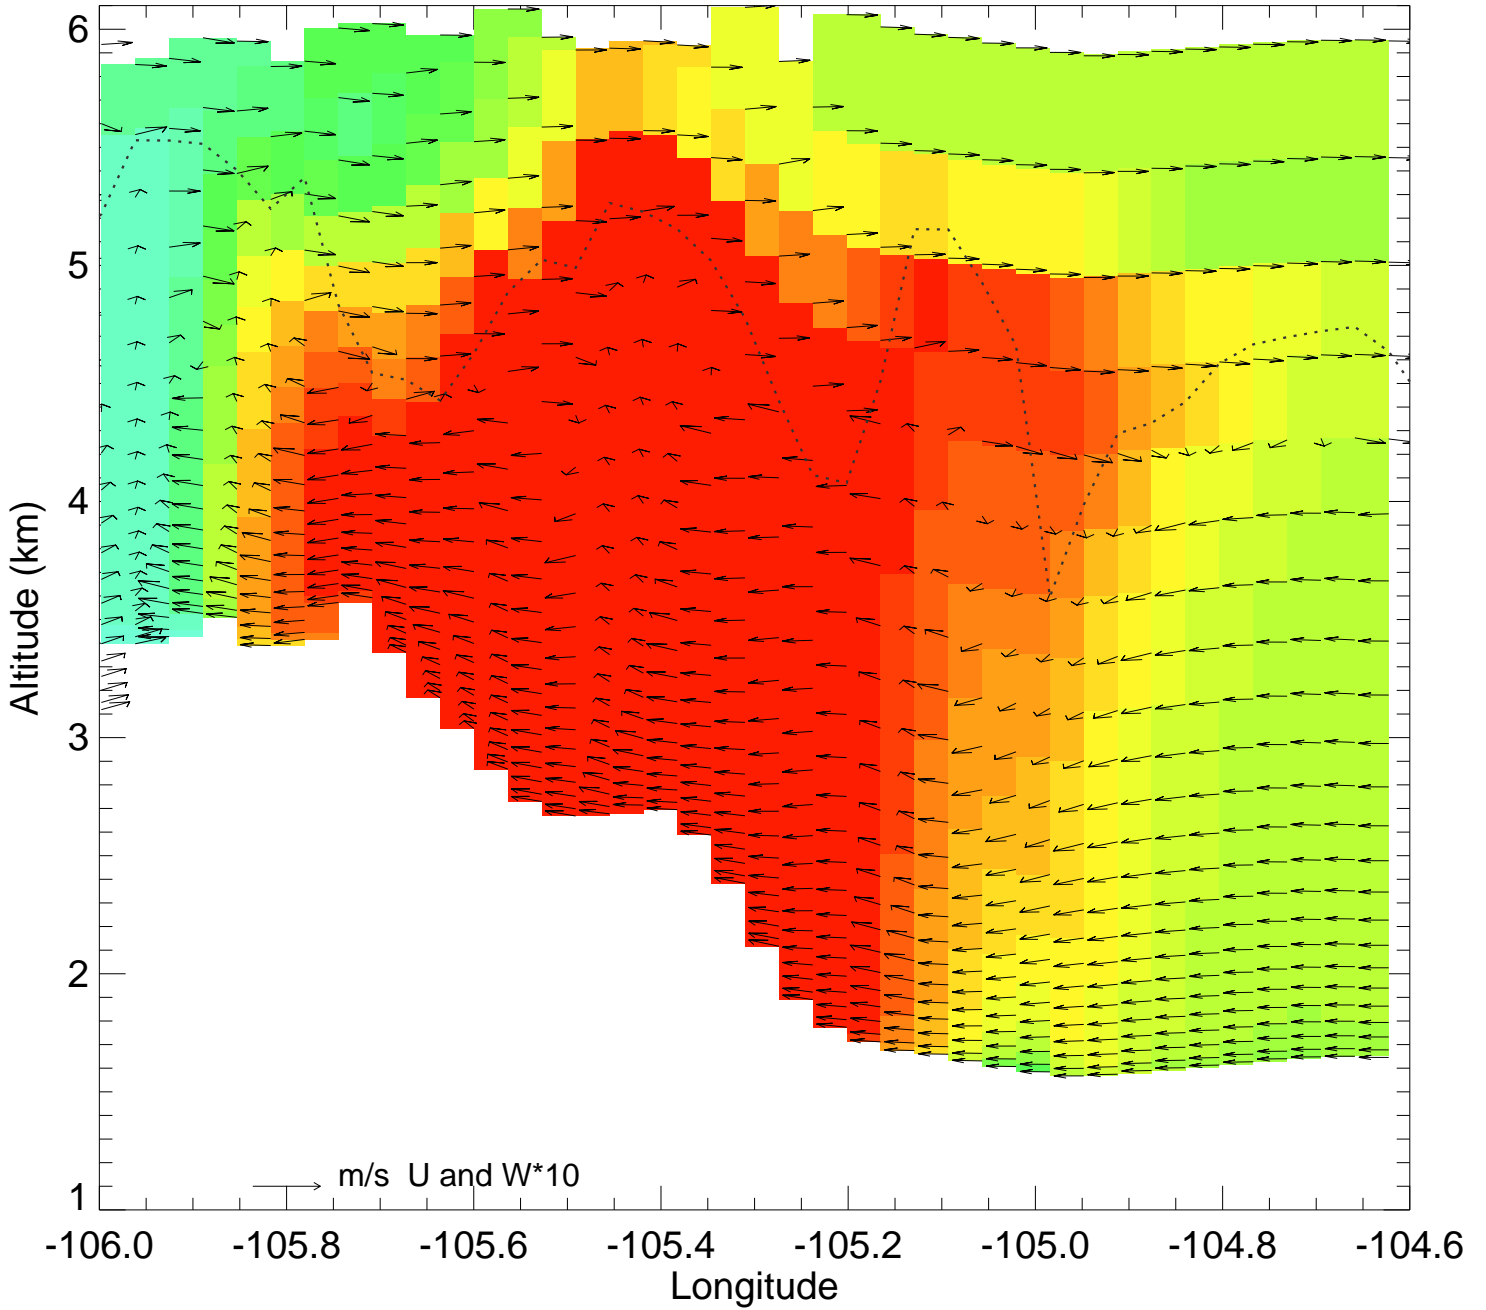

Ozone @ 39.74N 2014-08-12_18:00:00

Ozone @ 39.74N 2014-08-12_19:00:00

Ozone @ 39.74N 2014-08-12_20:00:00

Ozone @ 39.74N 2014-08-12_21:00:00

Ozone @ 39.74N 2014-08-12_22:00:00

Ozone @ 39.74N 2014-08-12_23:00:00