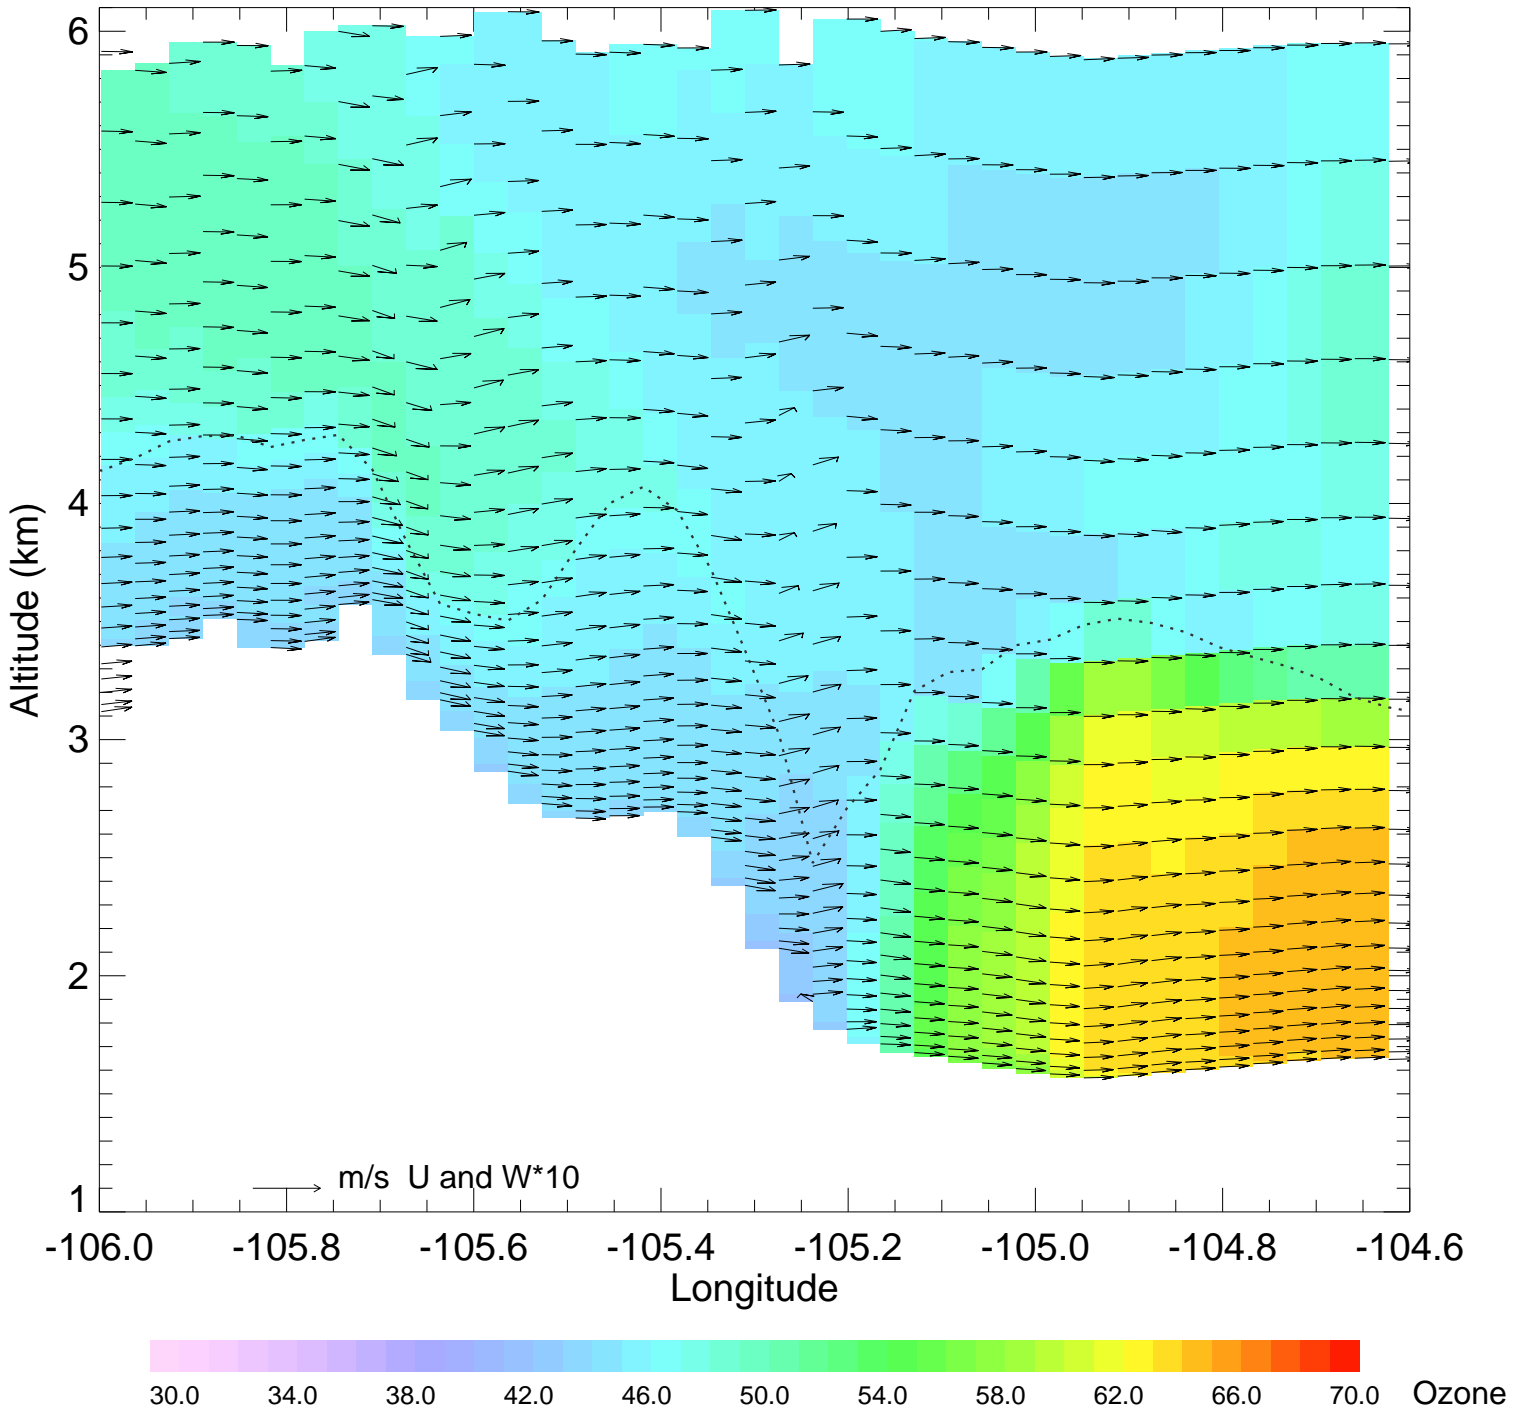

Ozone @ 39.74N 2014-08-14_07:00:00

Ozone @ 39.74N 2014-08-14_08:00:00

Ozone @ 39.74N 2014-08-14_09:00:00

Ozone @ 39.74N 2014-08-14_10:00:00

Ozone @ 39.74N 2014-08-14_11:00:00

Ozone @ 39.74N 2014-08-14_12:00:00

Ozone @ 39.74N 2014-08-14_13:00:00

Ozone @ 39.74N 2014-08-14_14:00:00

Ozone @ 39.74N 2014-08-14_15:00:00

Ozone @ 39.74N 2014-08-14_16:00:00

Ozone @ 39.74N 2014-08-14_17:00:00

Ozone @ 39.74N 2014-08-14_18:00:00

Ozone @ 39.74N 2014-08-14_19:00:00

Ozone @ 39.74N 2014-08-14_20:00:00

Ozone @ 39.74N 2014-08-14_21:00:00

Ozone @ 39.74N 2014-08-14_22:00:00

Ozone @ 39.74N 2014-08-14_23:00:00