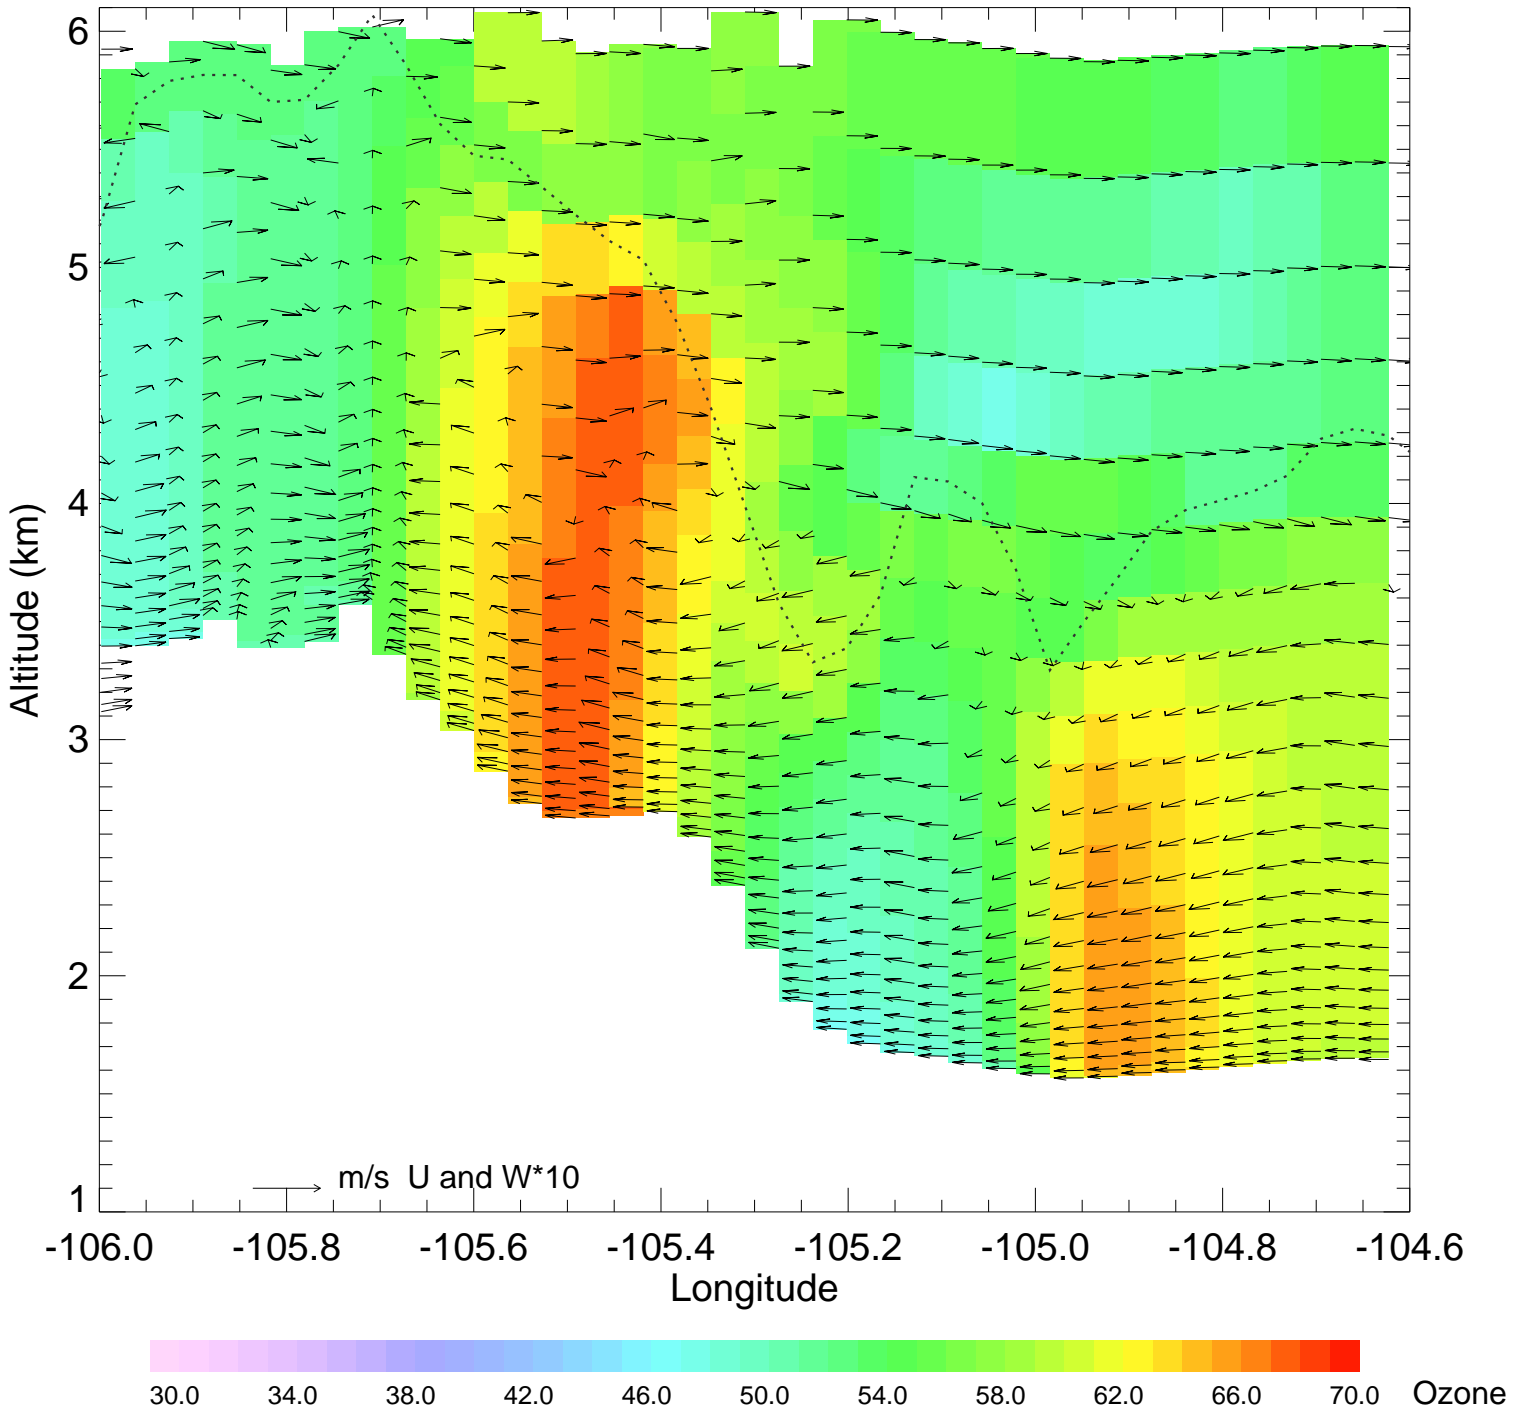

Ozone @ 39.74N 2014-08-12_19:00:00