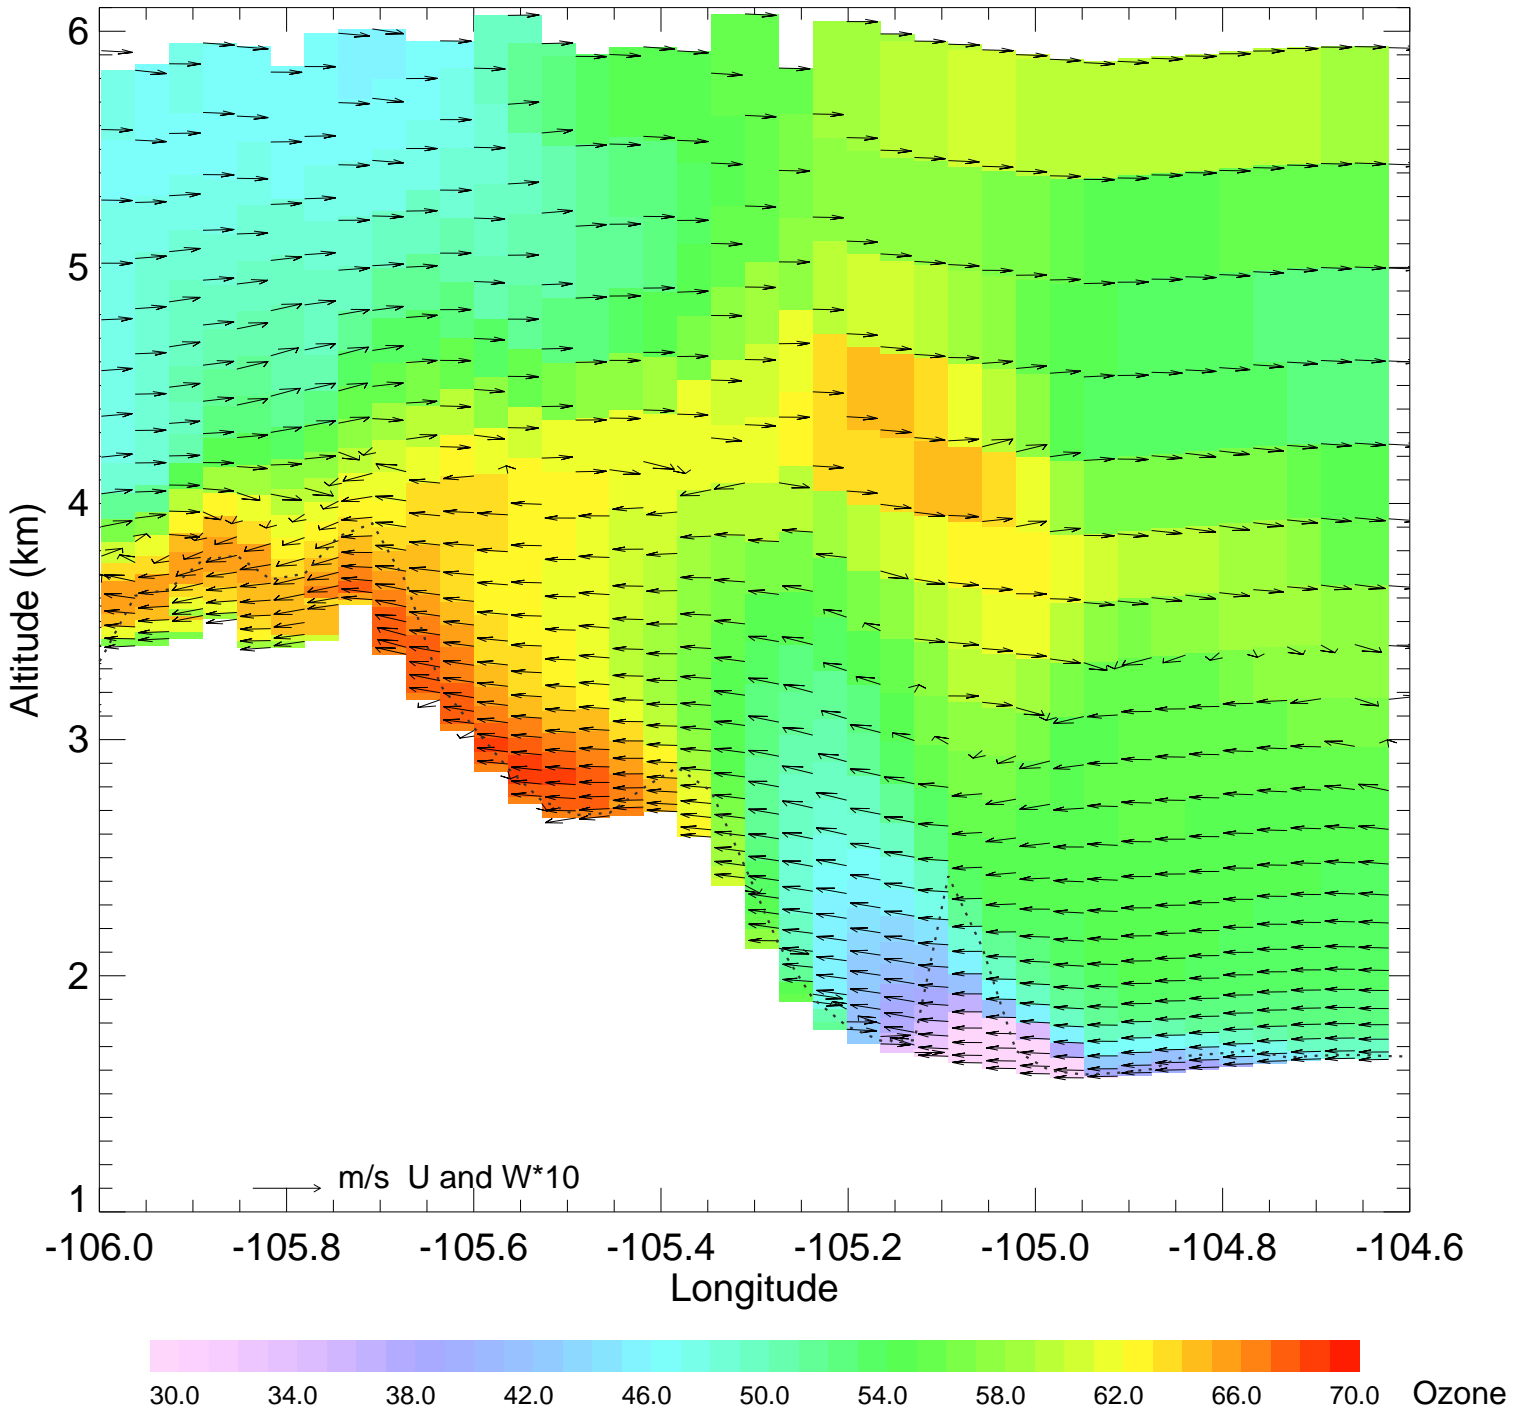

Ozone @ 39.74N 2014-08-12_00:00:00

Ozone @ 39.74N 2014-08-12_01:00:00

Ozone @ 39.74N 2014-08-12_02:00:00

Ozone @ 39.74N 2014-08-12_03:00:00

Ozone @ 39.74N 2014-08-12_04:00:00

Ozone @ 39.74N 2014-08-12_05:00:00