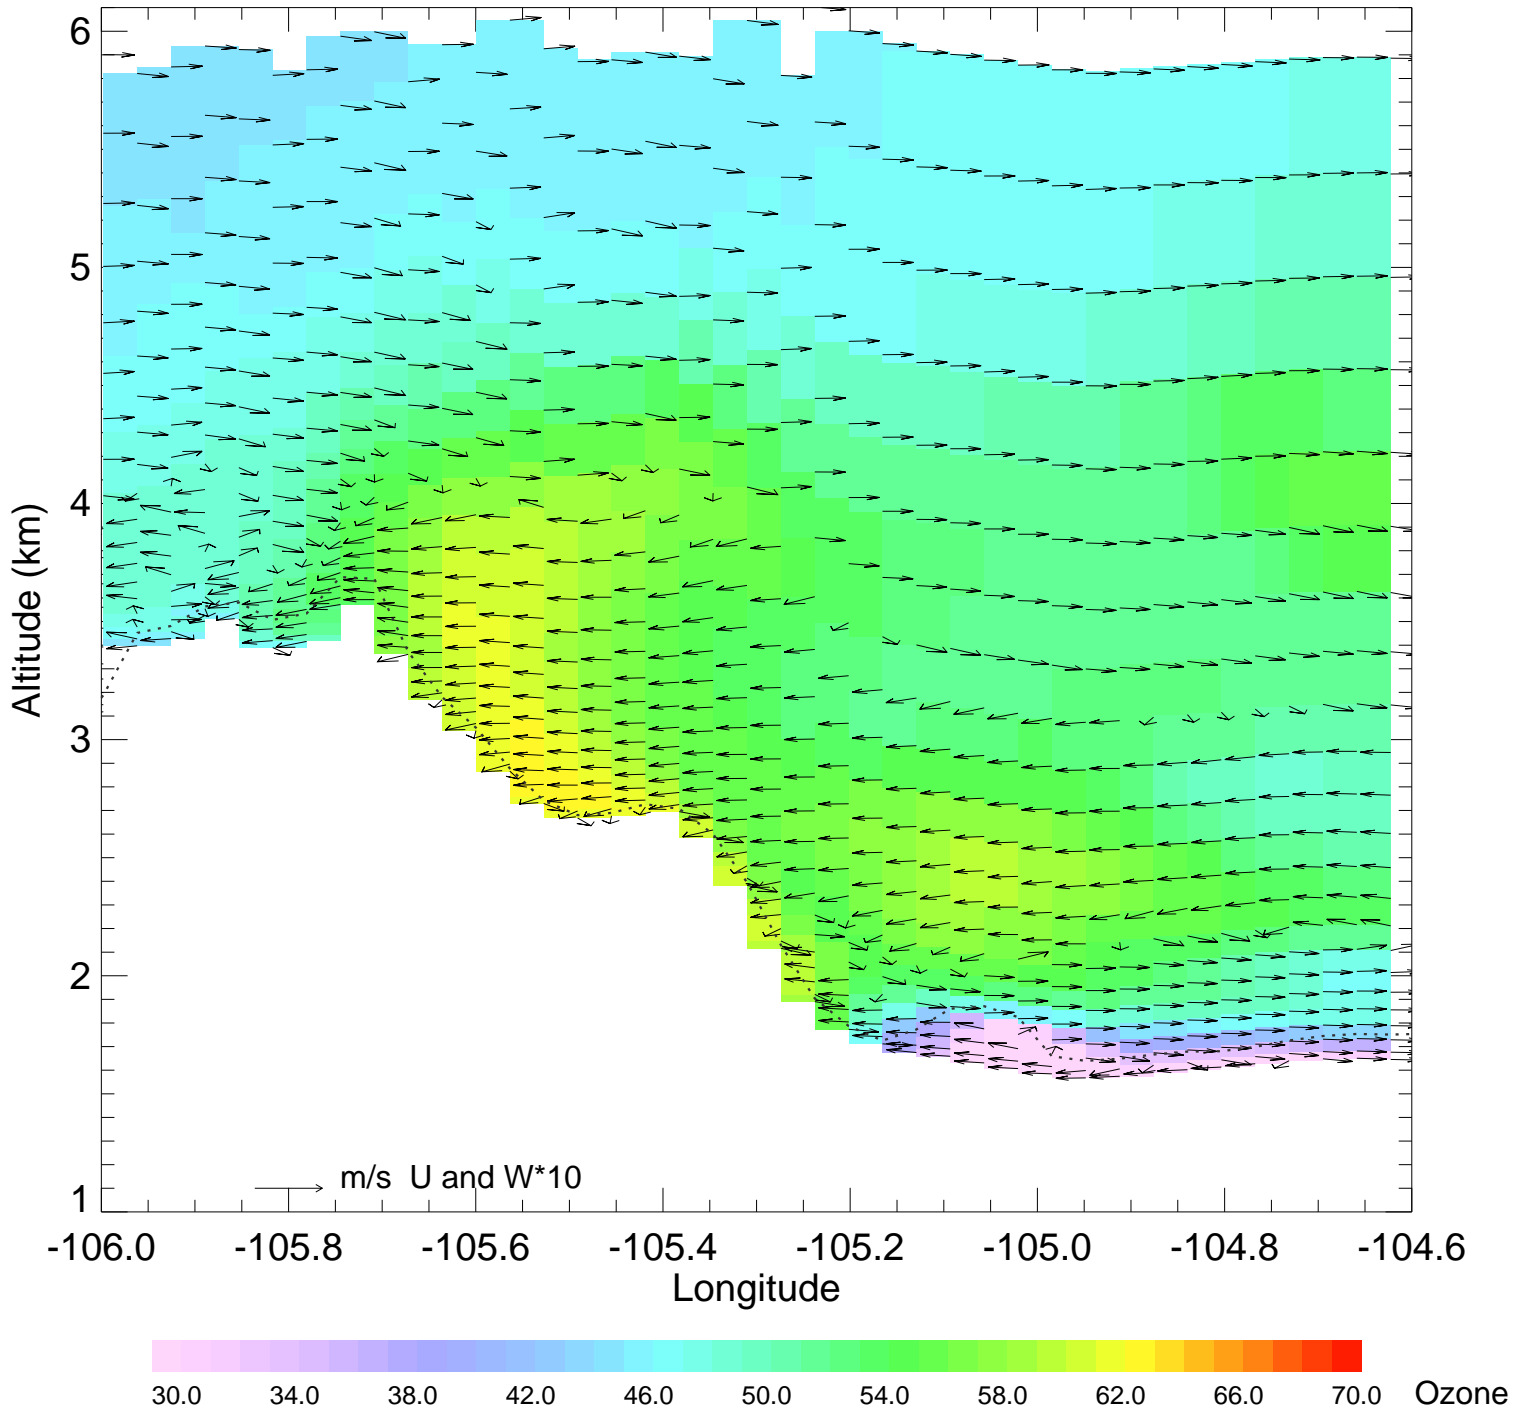

Ozone @ 39.74N 2014-08-11_06:00:00

Ozone @ 39.74N 2014-08-11_07:00:00

Ozone @ 39.74N 2014-08-11_08:00:00

Ozone @ 39.74N 2014-08-11_09:00:00

Ozone @ 39.74N 2014-08-11_10:00:00

Ozone @ 39.74N 2014-08-11_11:00:00