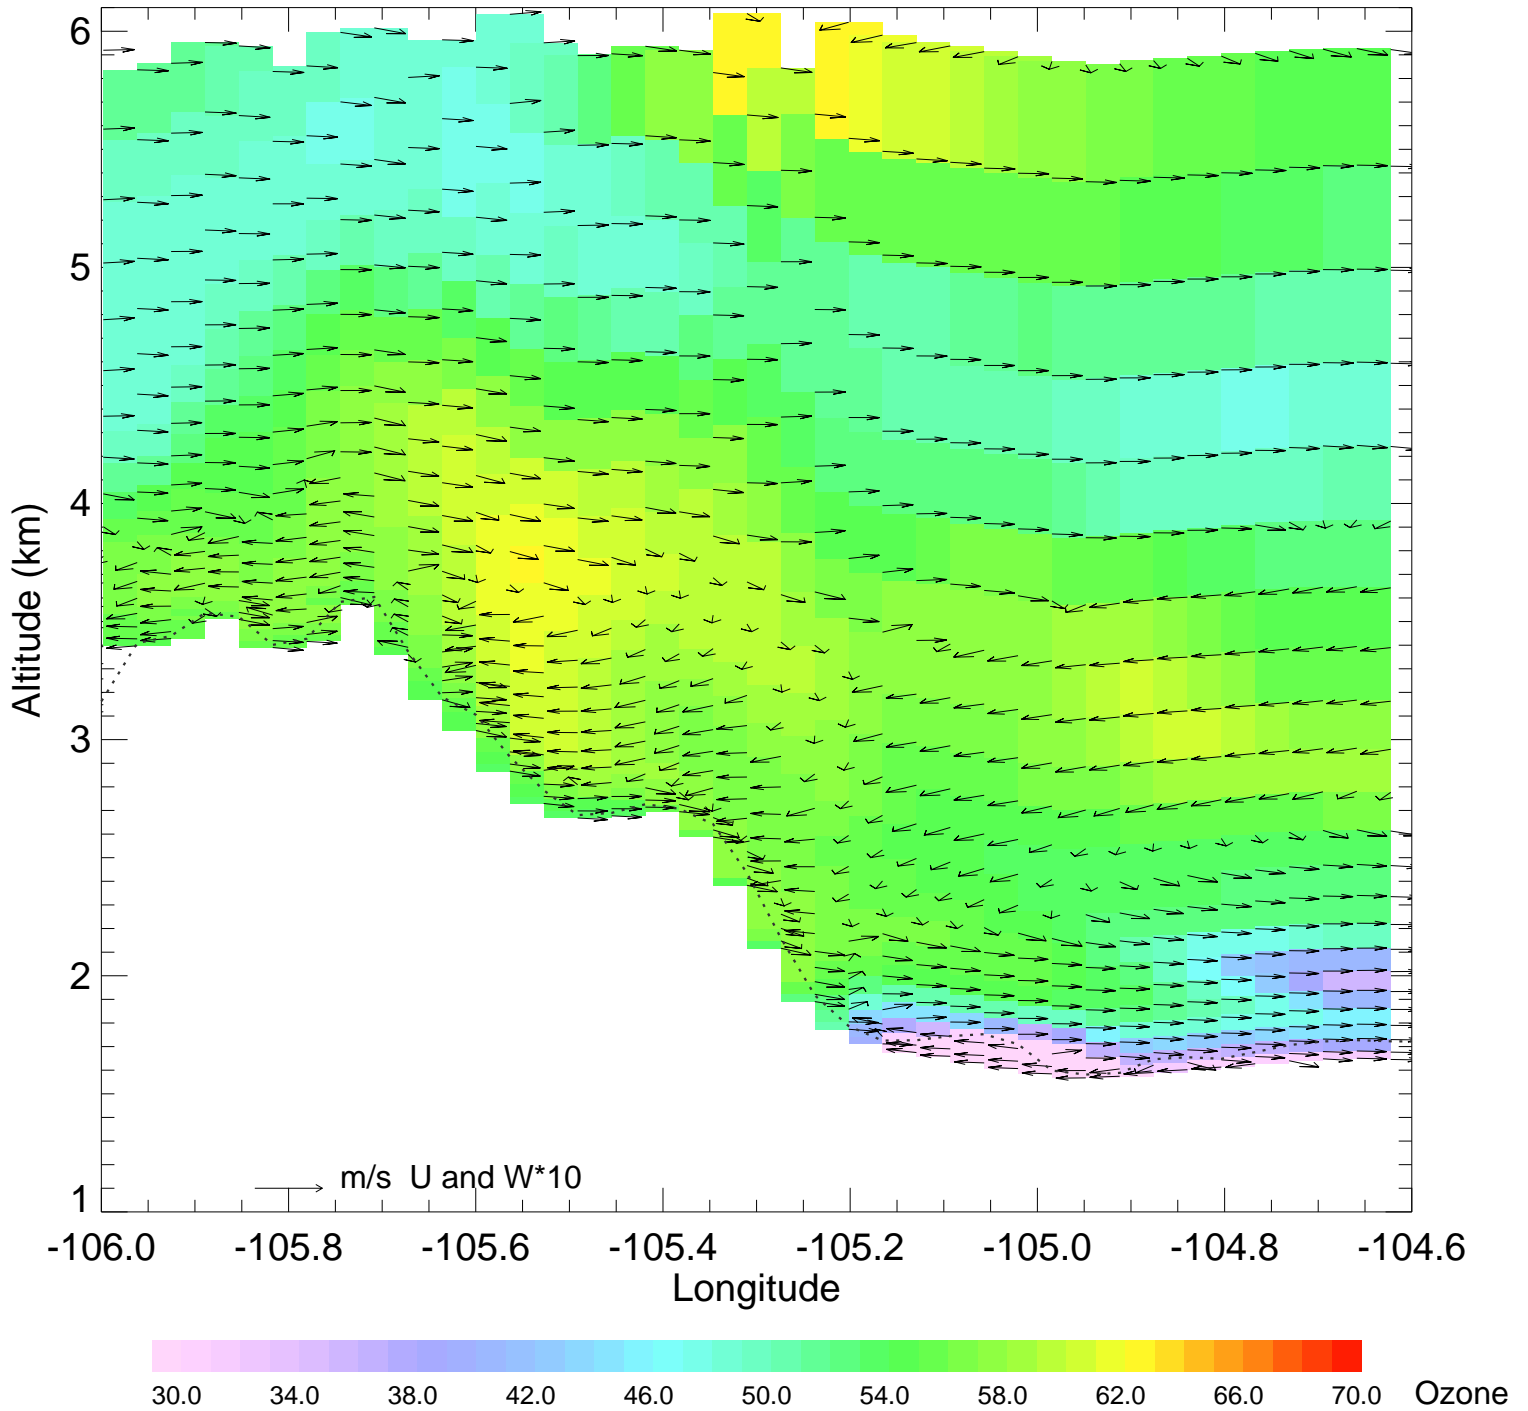

Ozone @ 39.74N 2014-08-12_06:00:00

Ozone @ 39.74N 2014-08-12_07:00:00

Ozone @ 39.74N 2014-08-12_08:00:00

Ozone @ 39.74N 2014-08-12_09:00:00

Ozone @ 39.74N 2014-08-12_10:00:00

Ozone @ 39.74N 2014-08-12_11:00:00