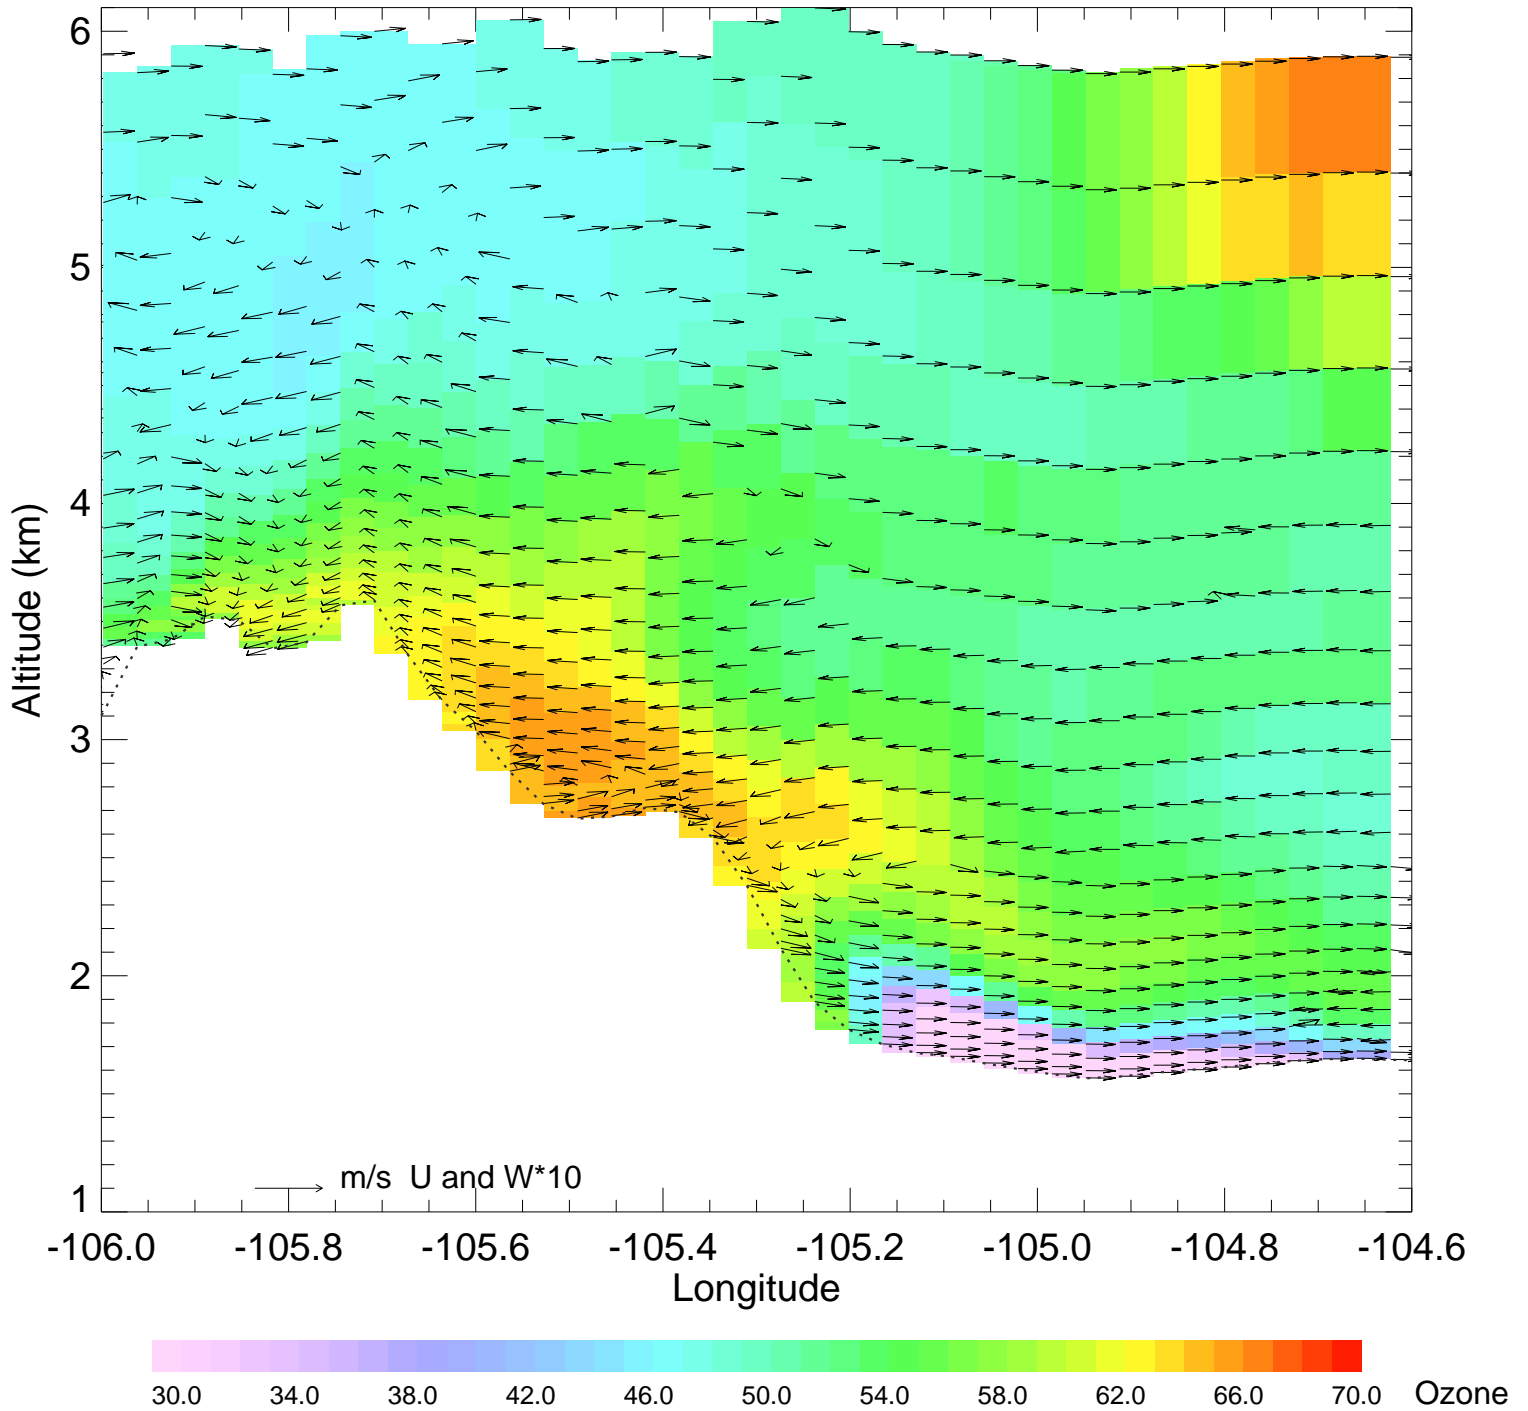

Ozone @ 39.74N 2014-08-11_06:00:00