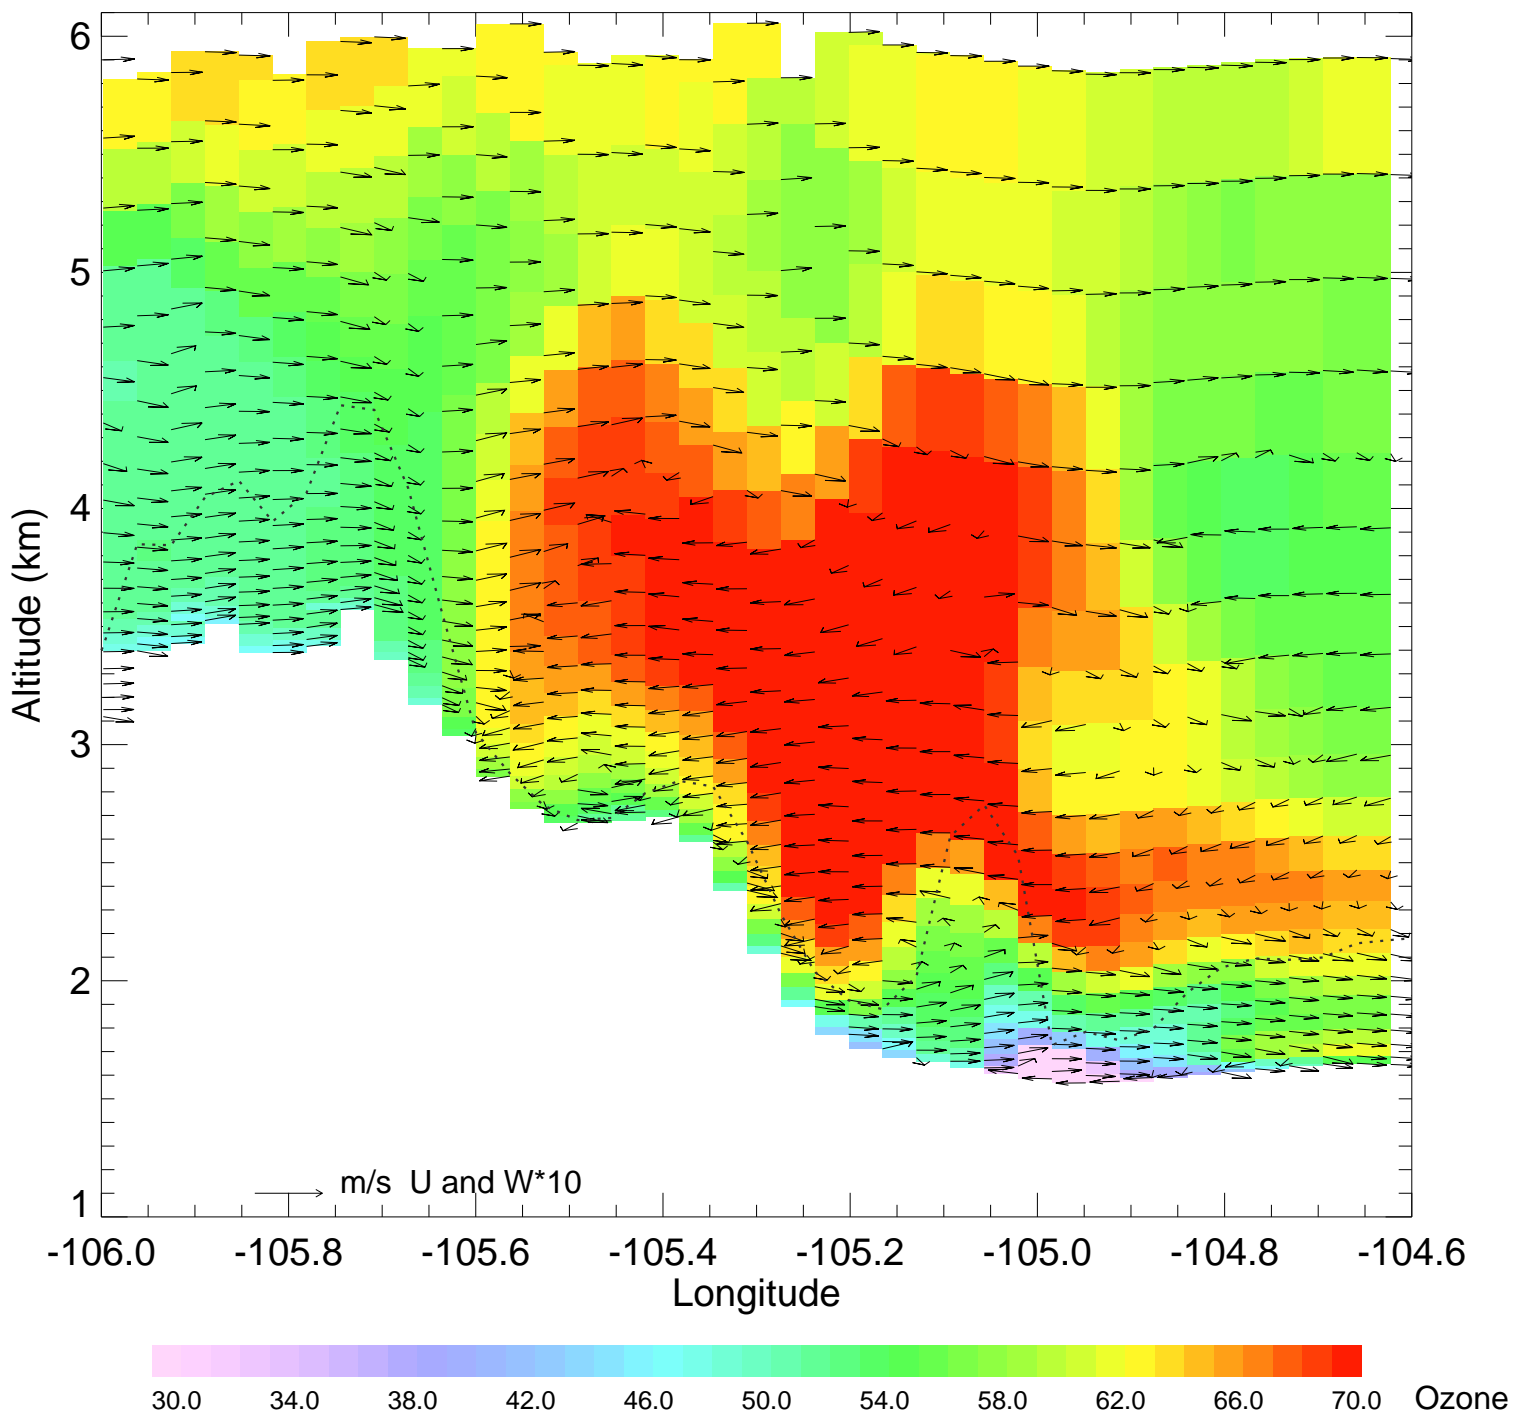

Topography and E_C2H6

Ozone @ 39.74N 2014-08-10_00:00:00

Ozone @ 39.74N 2014-08-10_01:00:00

Ozone @ 39.74N 2014-08-10_02:00:00

Ozone @ 39.74N 2014-08-10_03:00:00

Ozone @ 39.74N 2014-08-10_04:00:00

Ozone @ 39.74N 2014-08-10_05:00:00