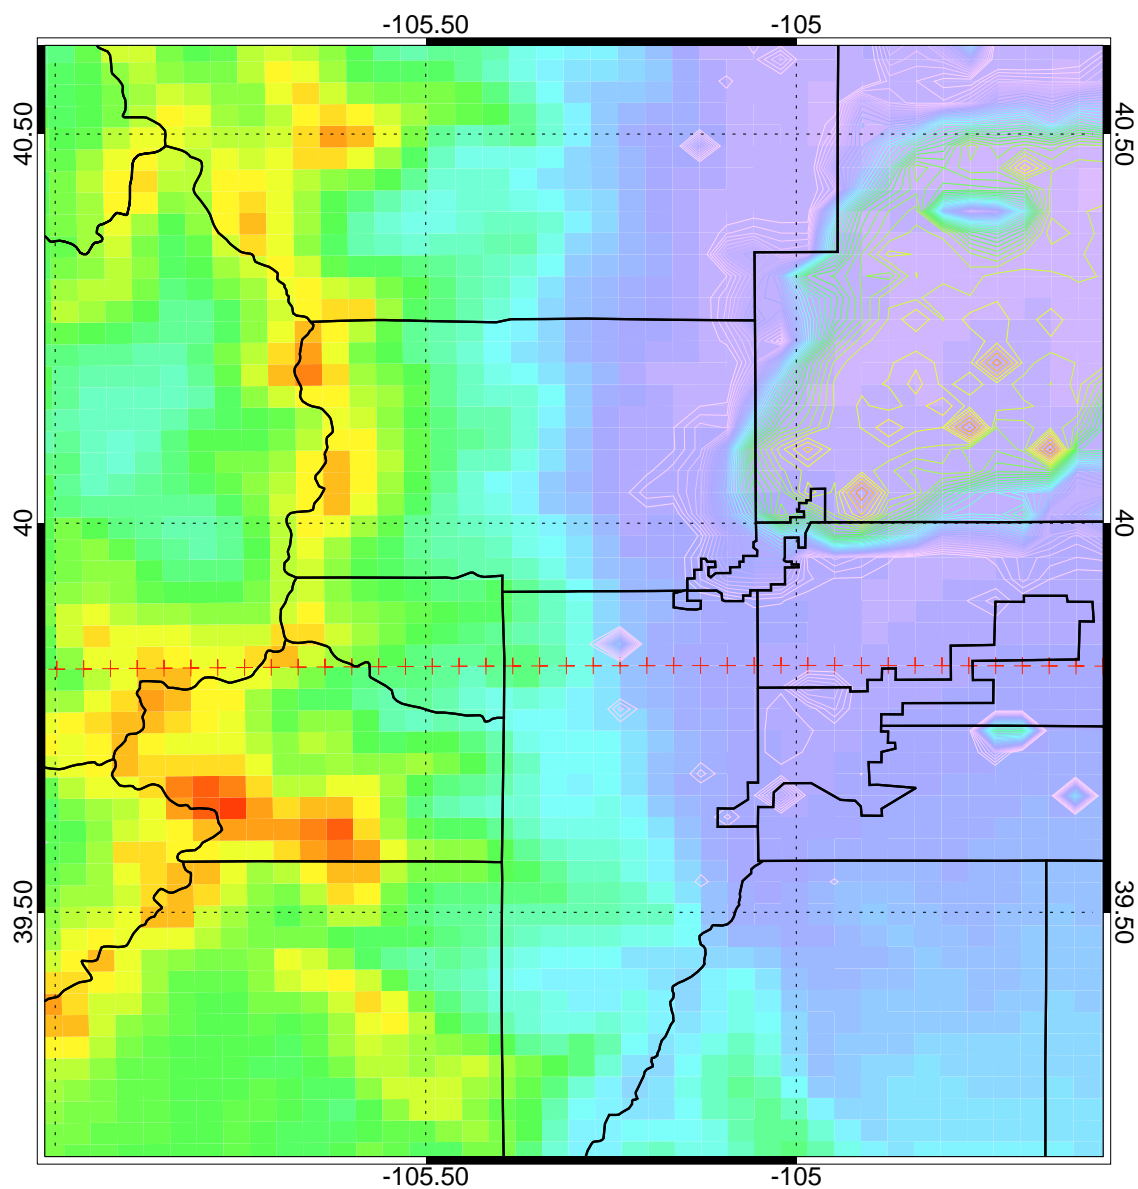

Topography and E_C2H6

Ozone @ 39.74N 2014-08-10_00:00:00

Ozone @ 39.74N 2014-08-10_01:00:00

Ozone @ 39.74N 2014-08-10_02:00:00

Ozone @ 39.74N 2014-08-10_03:00:00

Ozone @ 39.74N 2014-08-10_04:00:00

Ozone @ 39.74N 2014-08-10_05:00:00