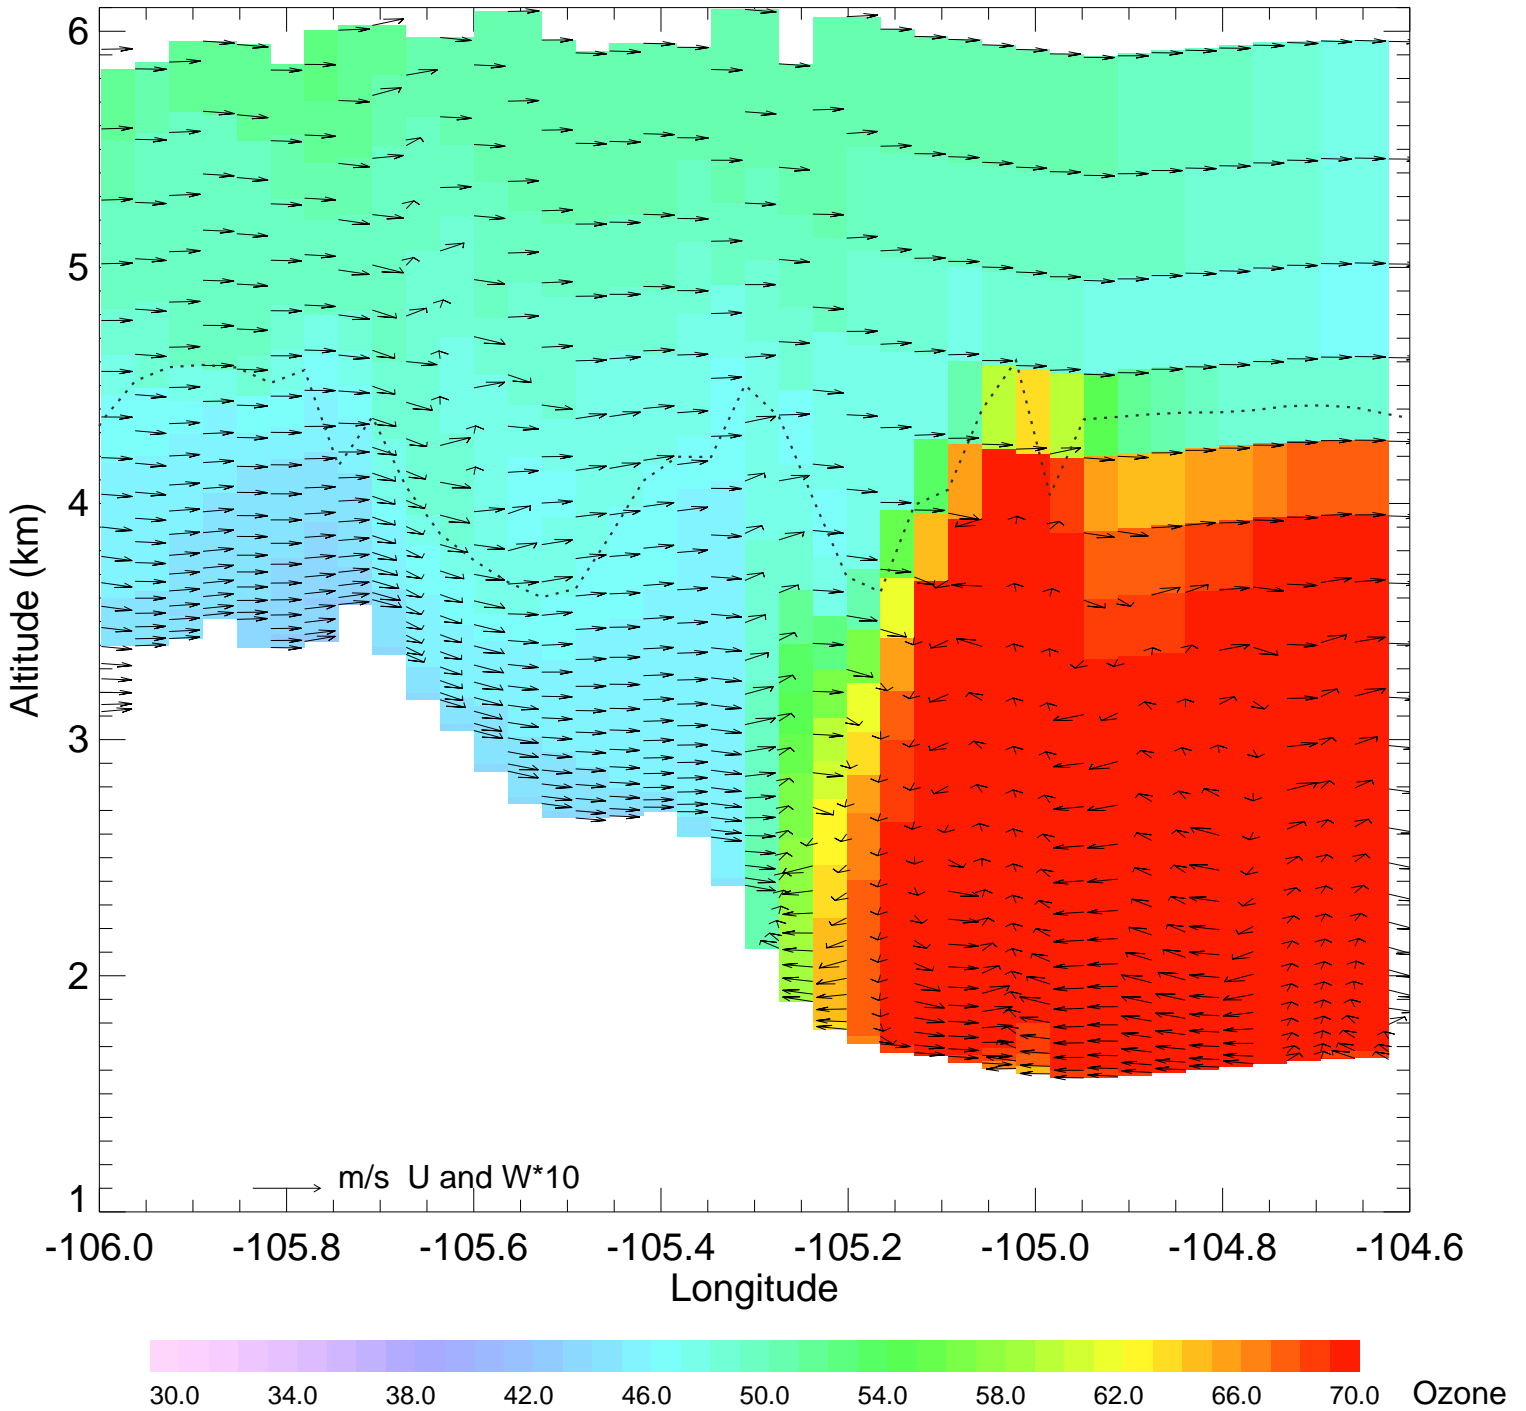

Ozone @ 39.74N 2014-08-14_07:00:00

Ozone @ 39.74N 2014-08-14_08:00:00

Ozone @ 39.74N 2014-08-14_09:00:00

Ozone @ 39.74N 2014-08-14_10:00:00

Ozone @ 39.74N 2014-08-14_11:00:00

Ozone @ 39.74N 2014-08-14_12:00:00

Ozone @ 39.74N 2014-08-14_13:00:00

Ozone @ 39.74N 2014-08-14_14:00:00

Ozone @ 39.74N 2014-08-14_15:00:00

Ozone @ 39.74N 2014-08-14_16:00:00

Ozone @ 39.74N 2014-08-14_17:00:00

Ozone @ 39.74N 2014-08-14_18:00:00

Ozone @ 39.74N 2014-08-14_19:00:00

Ozone @ 39.74N 2014-08-14_20:00:00

Ozone @ 39.74N 2014-08-14_21:00:00

Ozone @ 39.74N 2014-08-14_22:00:00

Ozone @ 39.74N 2014-08-14_23:00:00