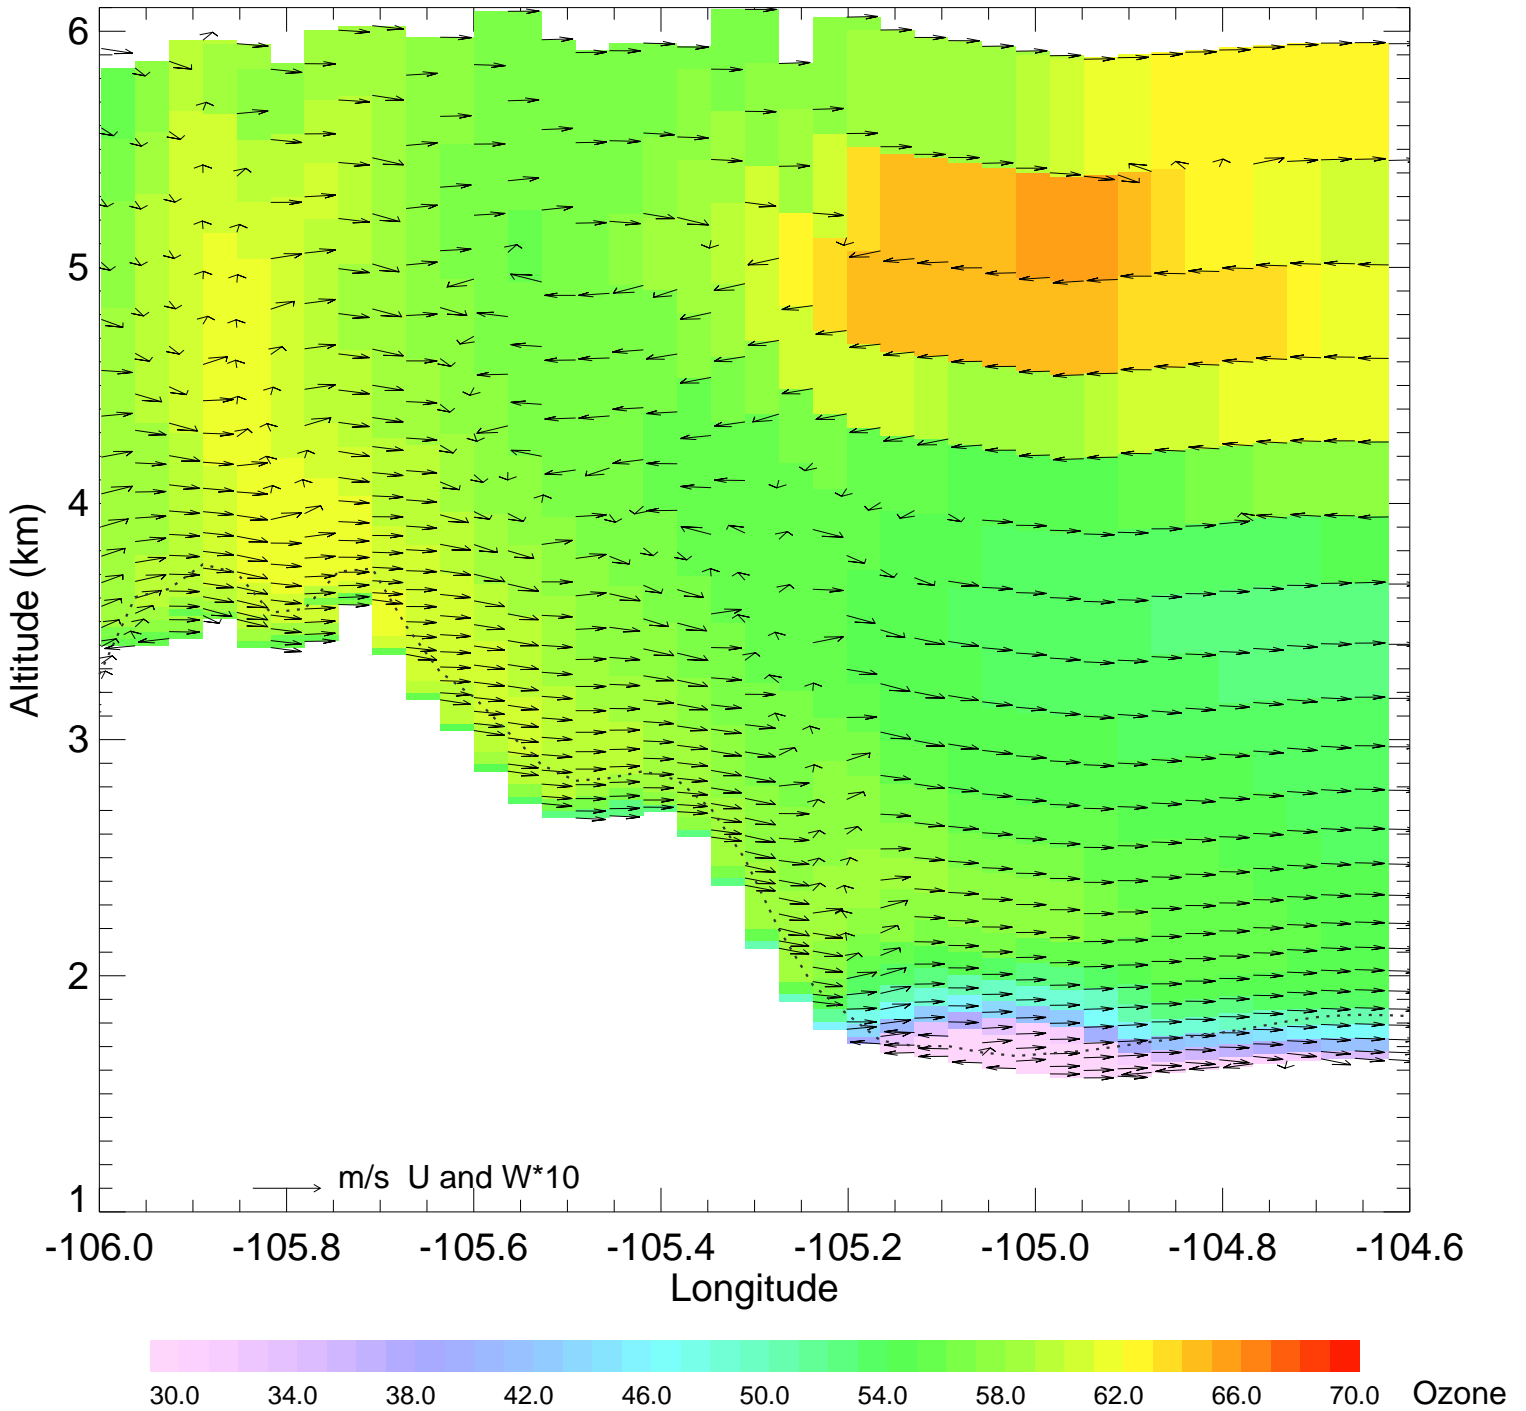

Ozone @ 39.74N 2014-08-13_07:00:00

Ozone @ 39.74N 2014-08-13_08:00:00

Ozone @ 39.74N 2014-08-13_09:00:00

Ozone @ 39.74N 2014-08-13_10:00:00

Ozone @ 39.74N 2014-08-13_11:00:00

Ozone @ 39.74N 2014-08-13_12:00:00