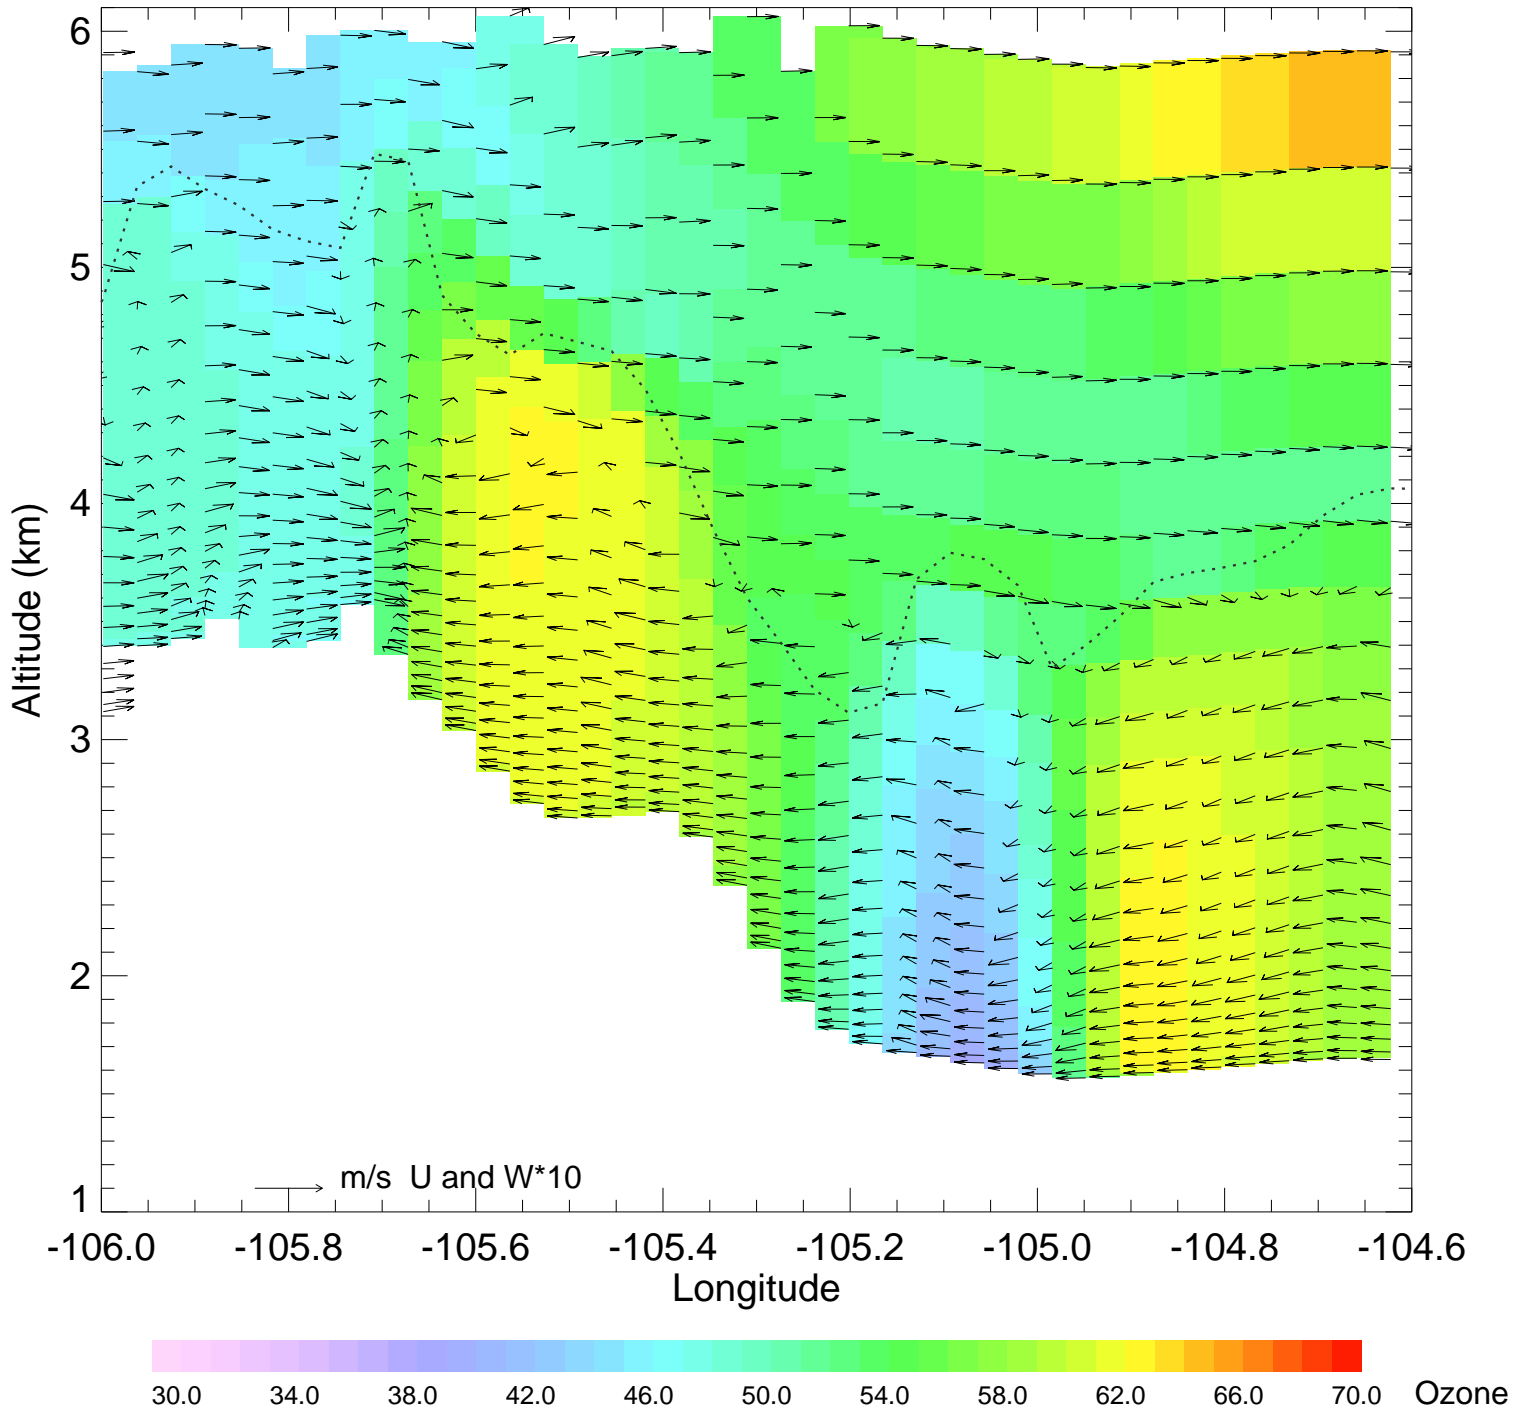

Ozone @ 39.74N 2014-08-11_19:00:00