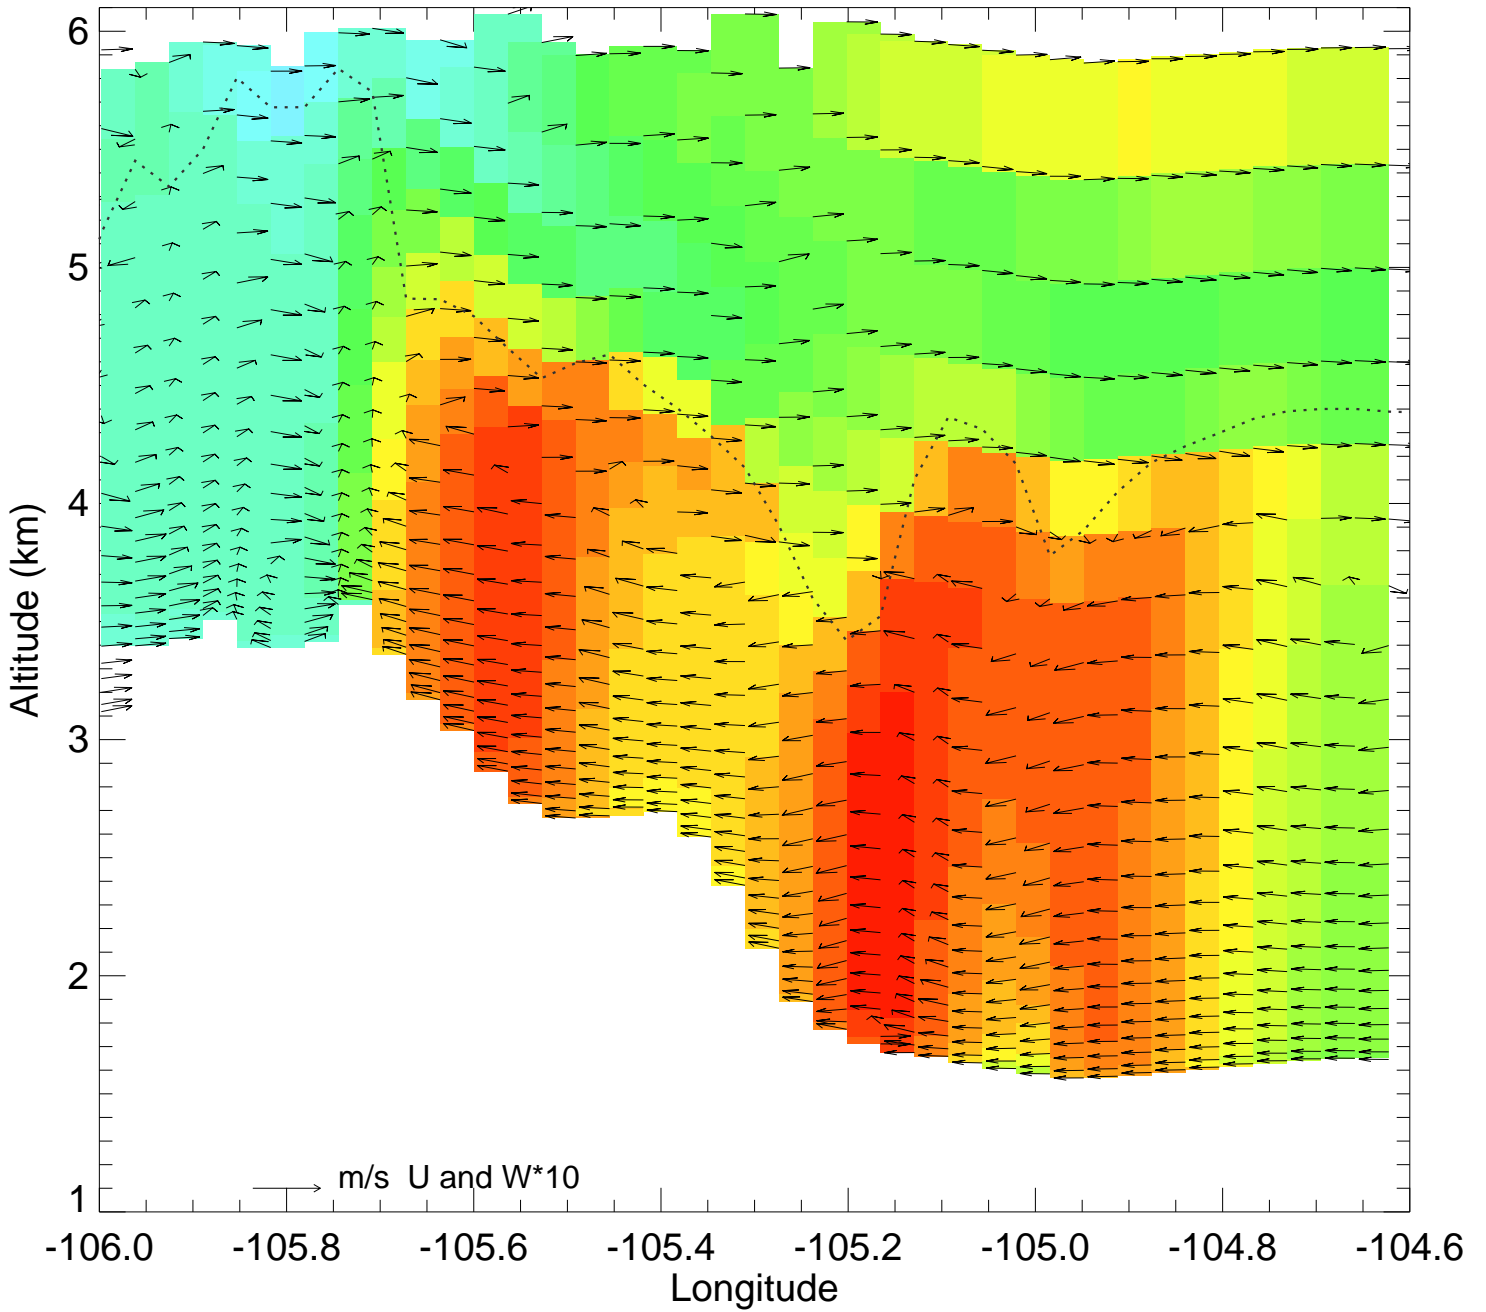

Ozone @ 39.74N 2014-08-11_18:00:00

Ozone @ 39.74N 2014-08-11_19:00:00

Ozone @ 39.74N 2014-08-11_20:00:00

Ozone @ 39.74N 2014-08-11_21:00:00

Ozone @ 39.74N 2014-08-11_22:00:00

Ozone @ 39.74N 2014-08-11_23:00:00