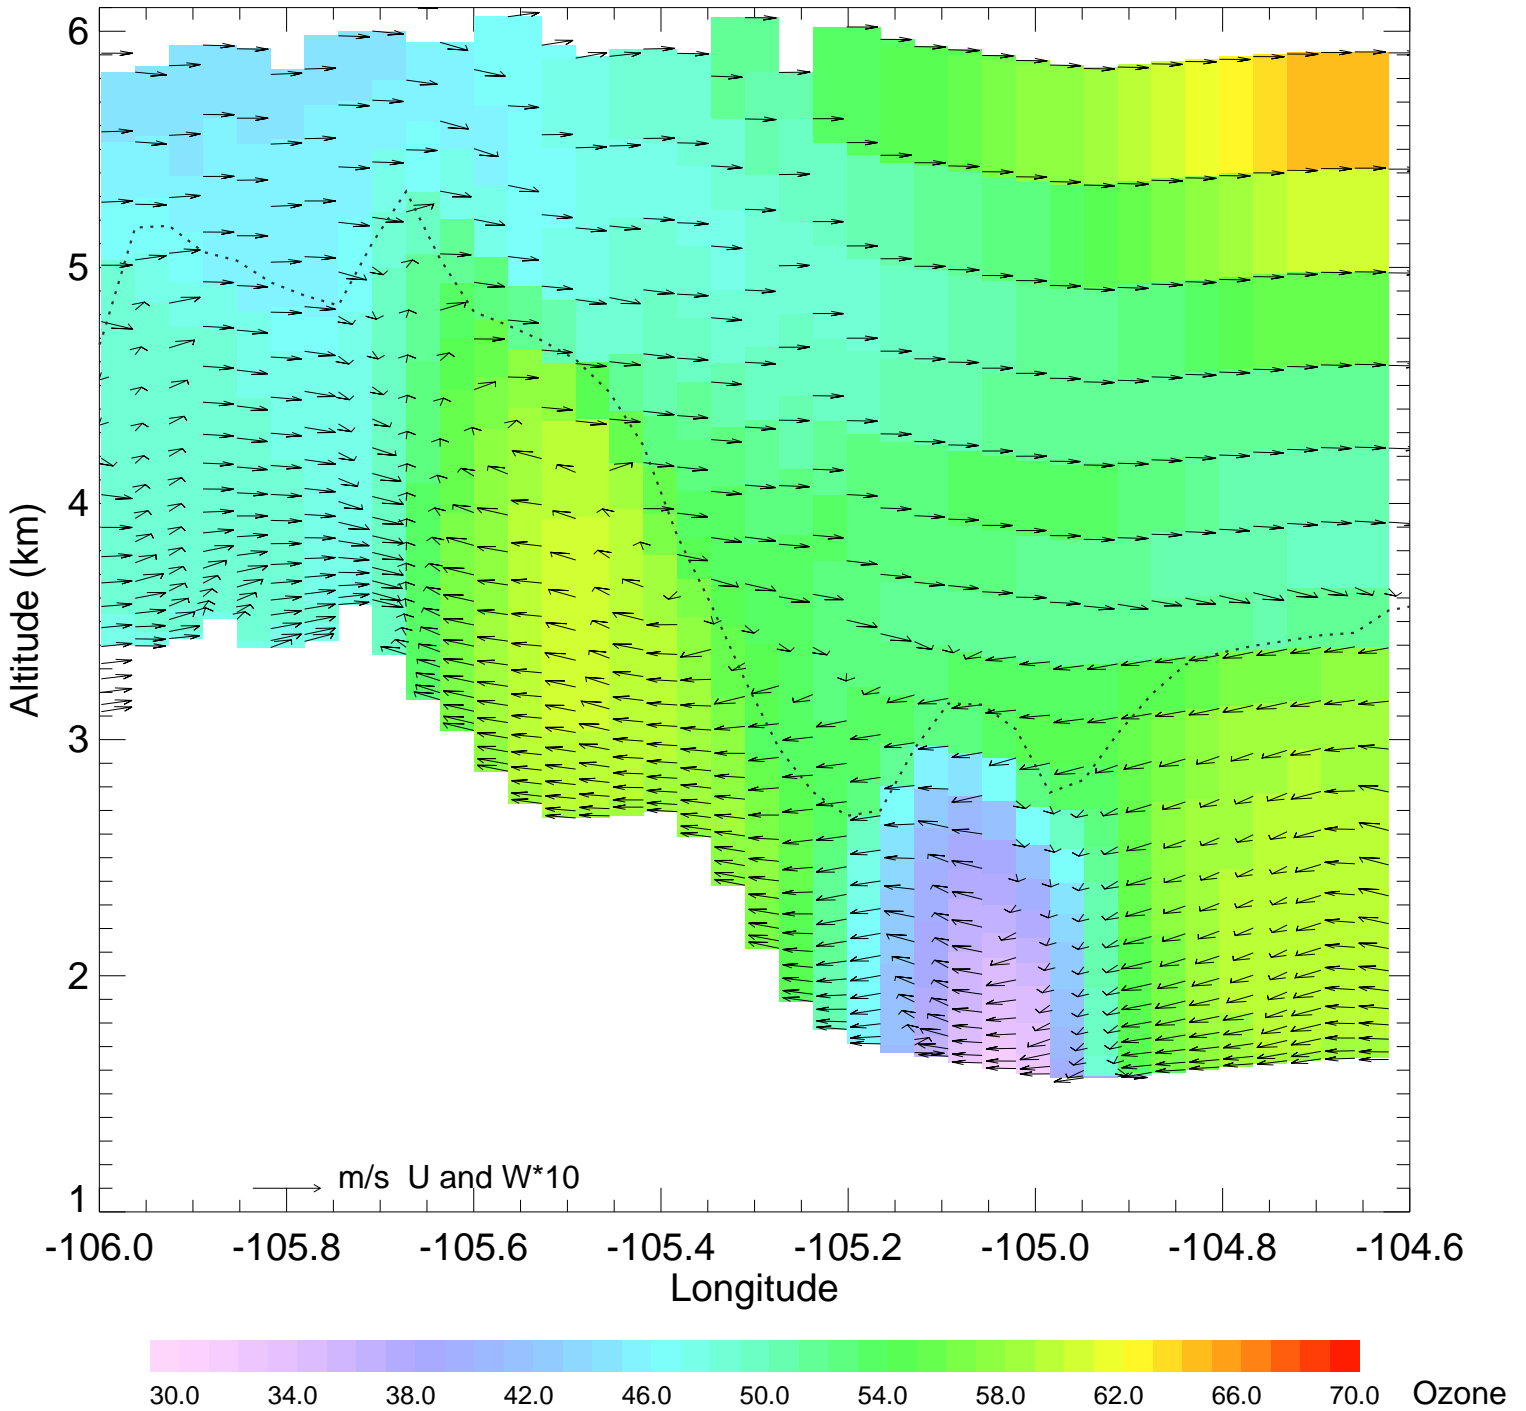

Ozone @ 39.74N 2014-08-11_18:00:00