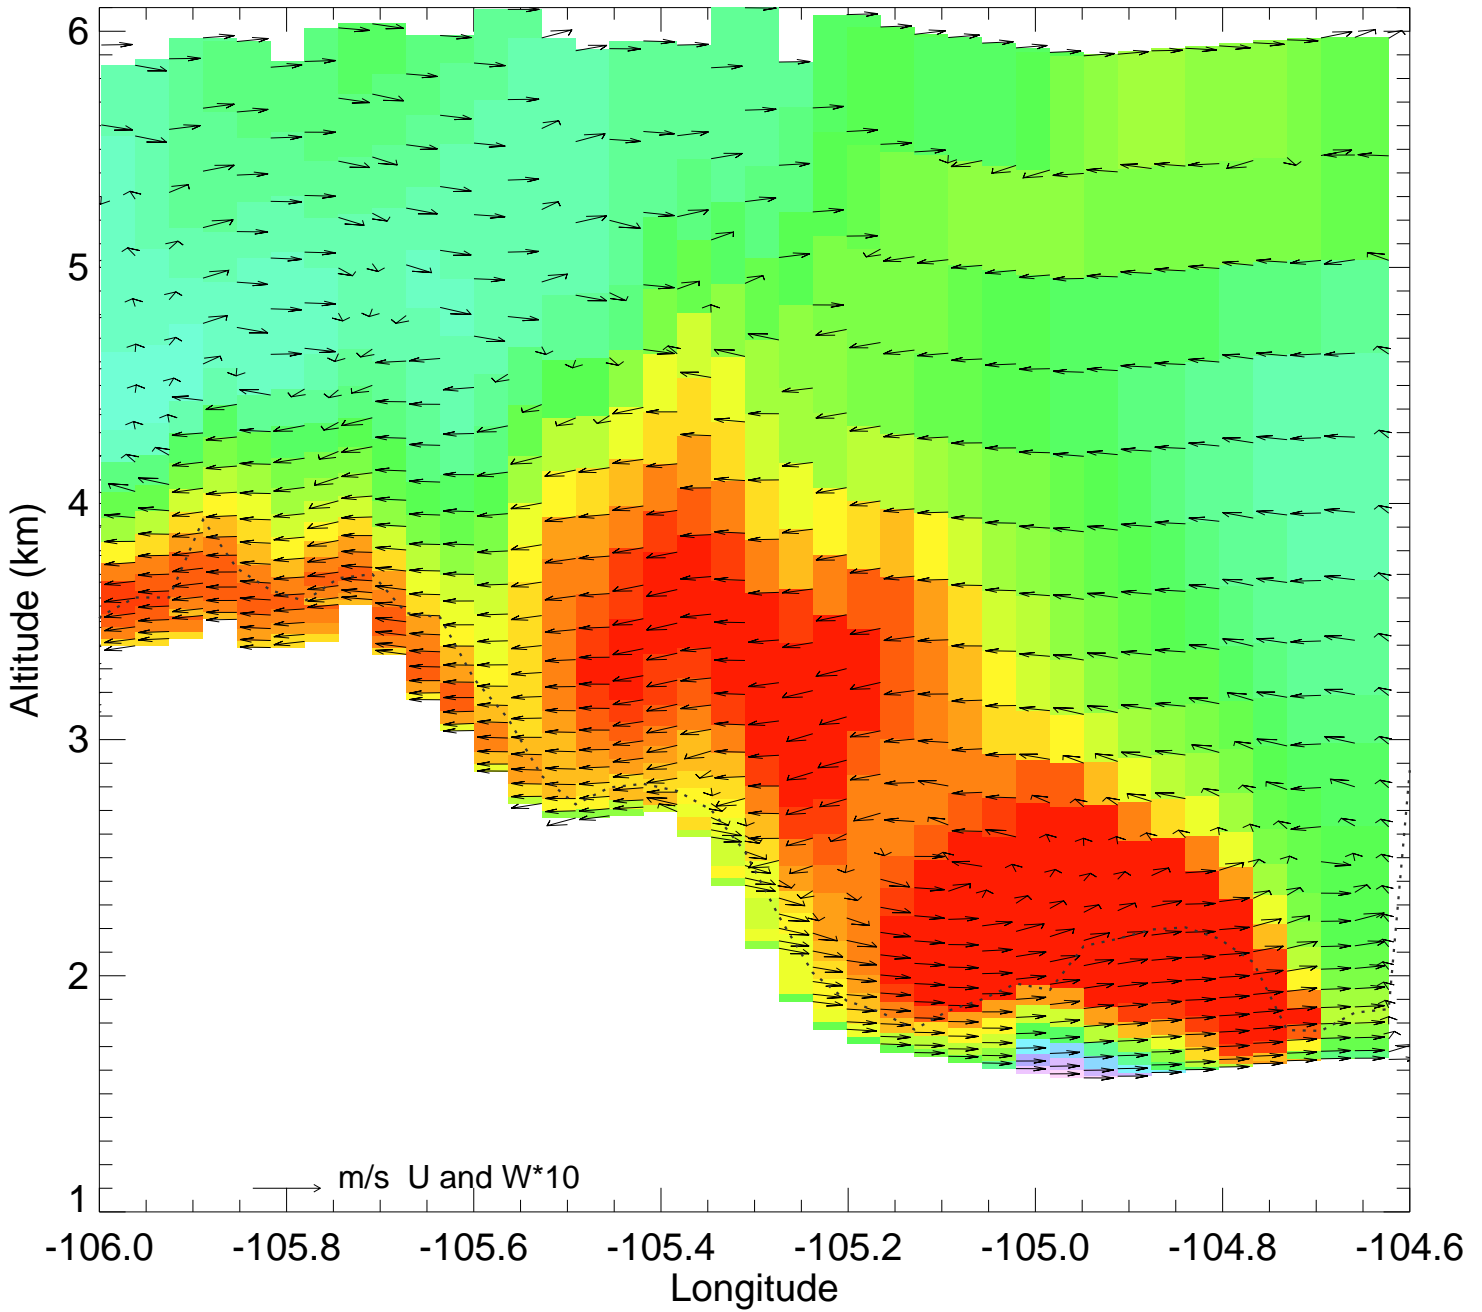

Ozone @ 39.74N 2014-08-13_19:00:00

Ozone @ 39.74N 2014-08-13_20:00:00

Ozone @ 39.74N 2014-08-13_21:00:00

Ozone @ 39.74N 2014-08-13_22:00:00

Ozone @ 39.74N 2014-08-13_23:00:00

Ozone @ 39.74N 2014-08-14_00:00:00

Ozone @ 39.74N 2014-08-14_01:00:00

Ozone @ 39.74N 2014-08-14_02:00:00

Ozone @ 39.74N 2014-08-14_03:00:00

Ozone @ 39.74N 2014-08-14_04:00:00

Ozone @ 39.74N 2014-08-14_05:00:00

Ozone @ 39.74N 2014-08-14_06:00:00