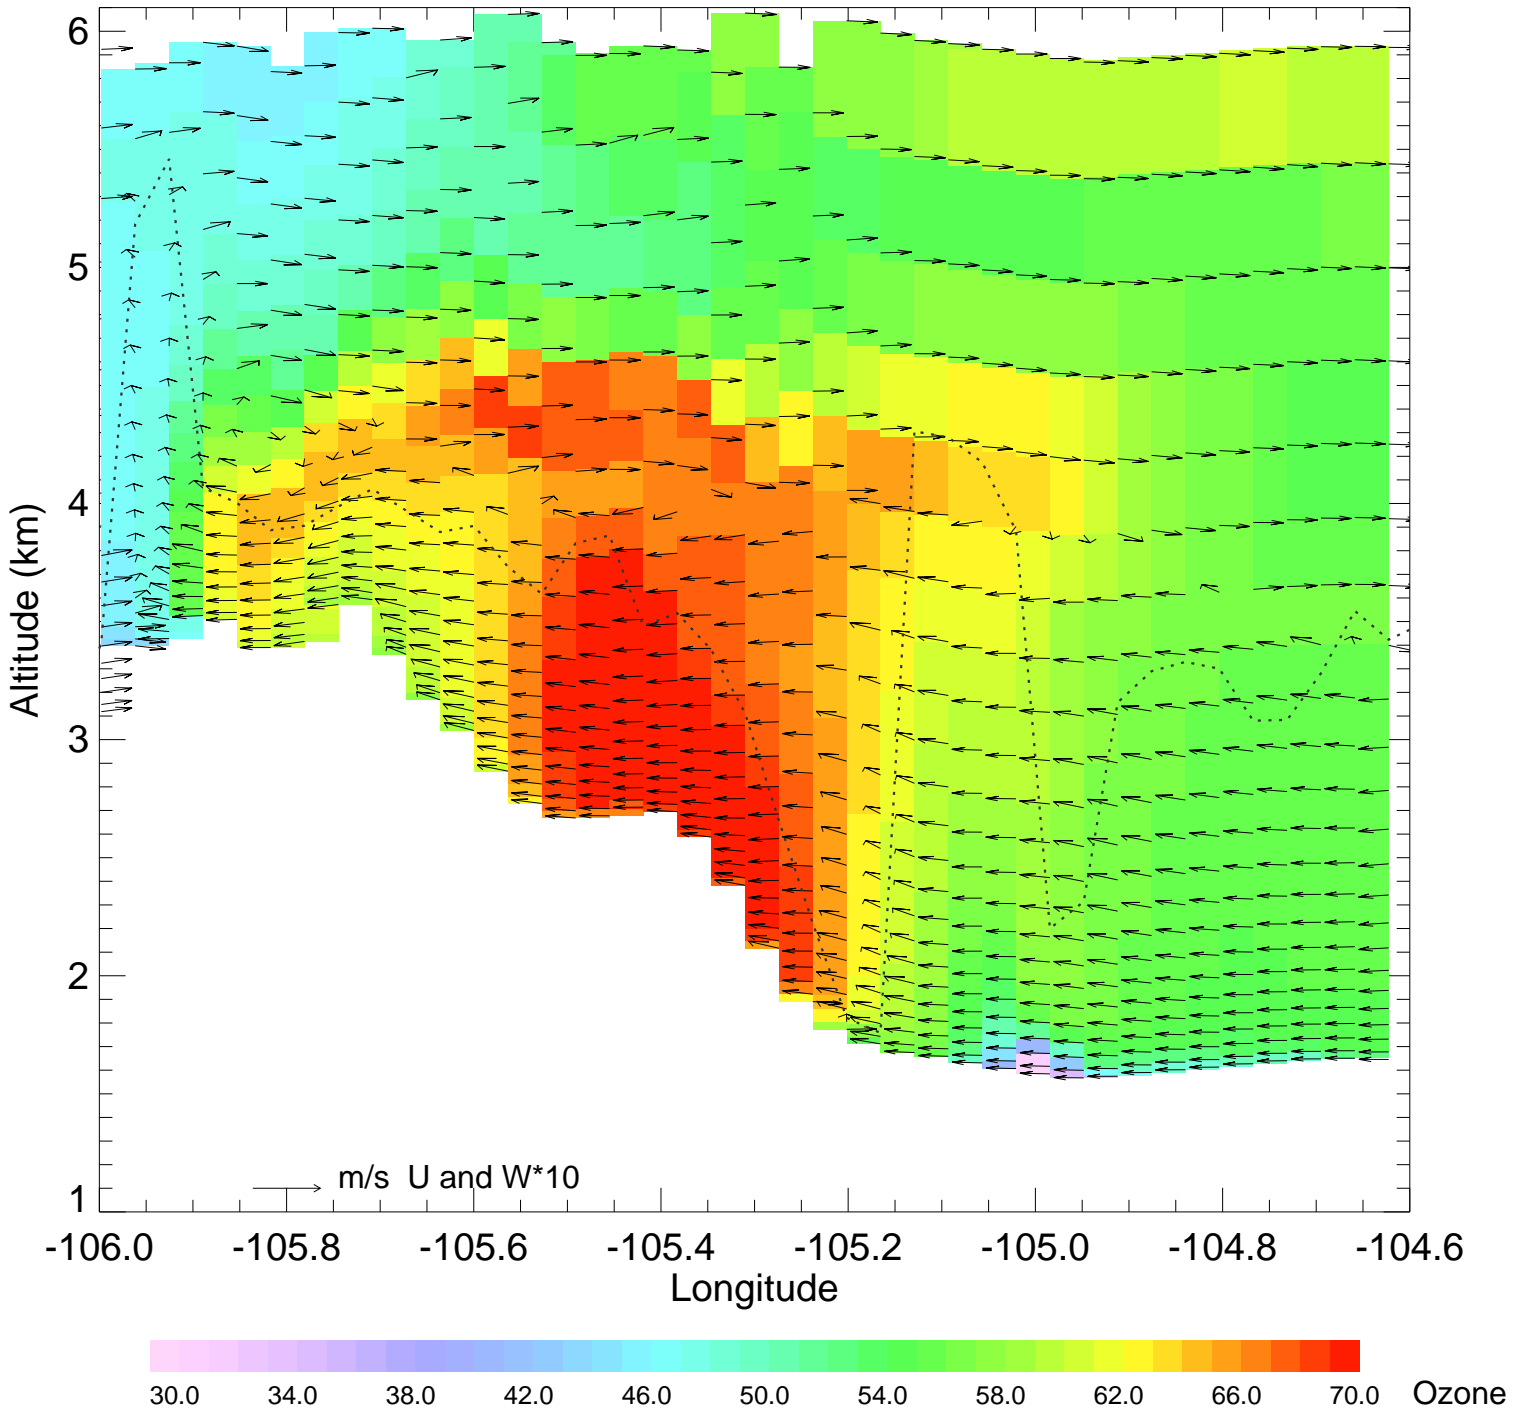

Ozone @ 39.74N 2014-08-12_01:00:00