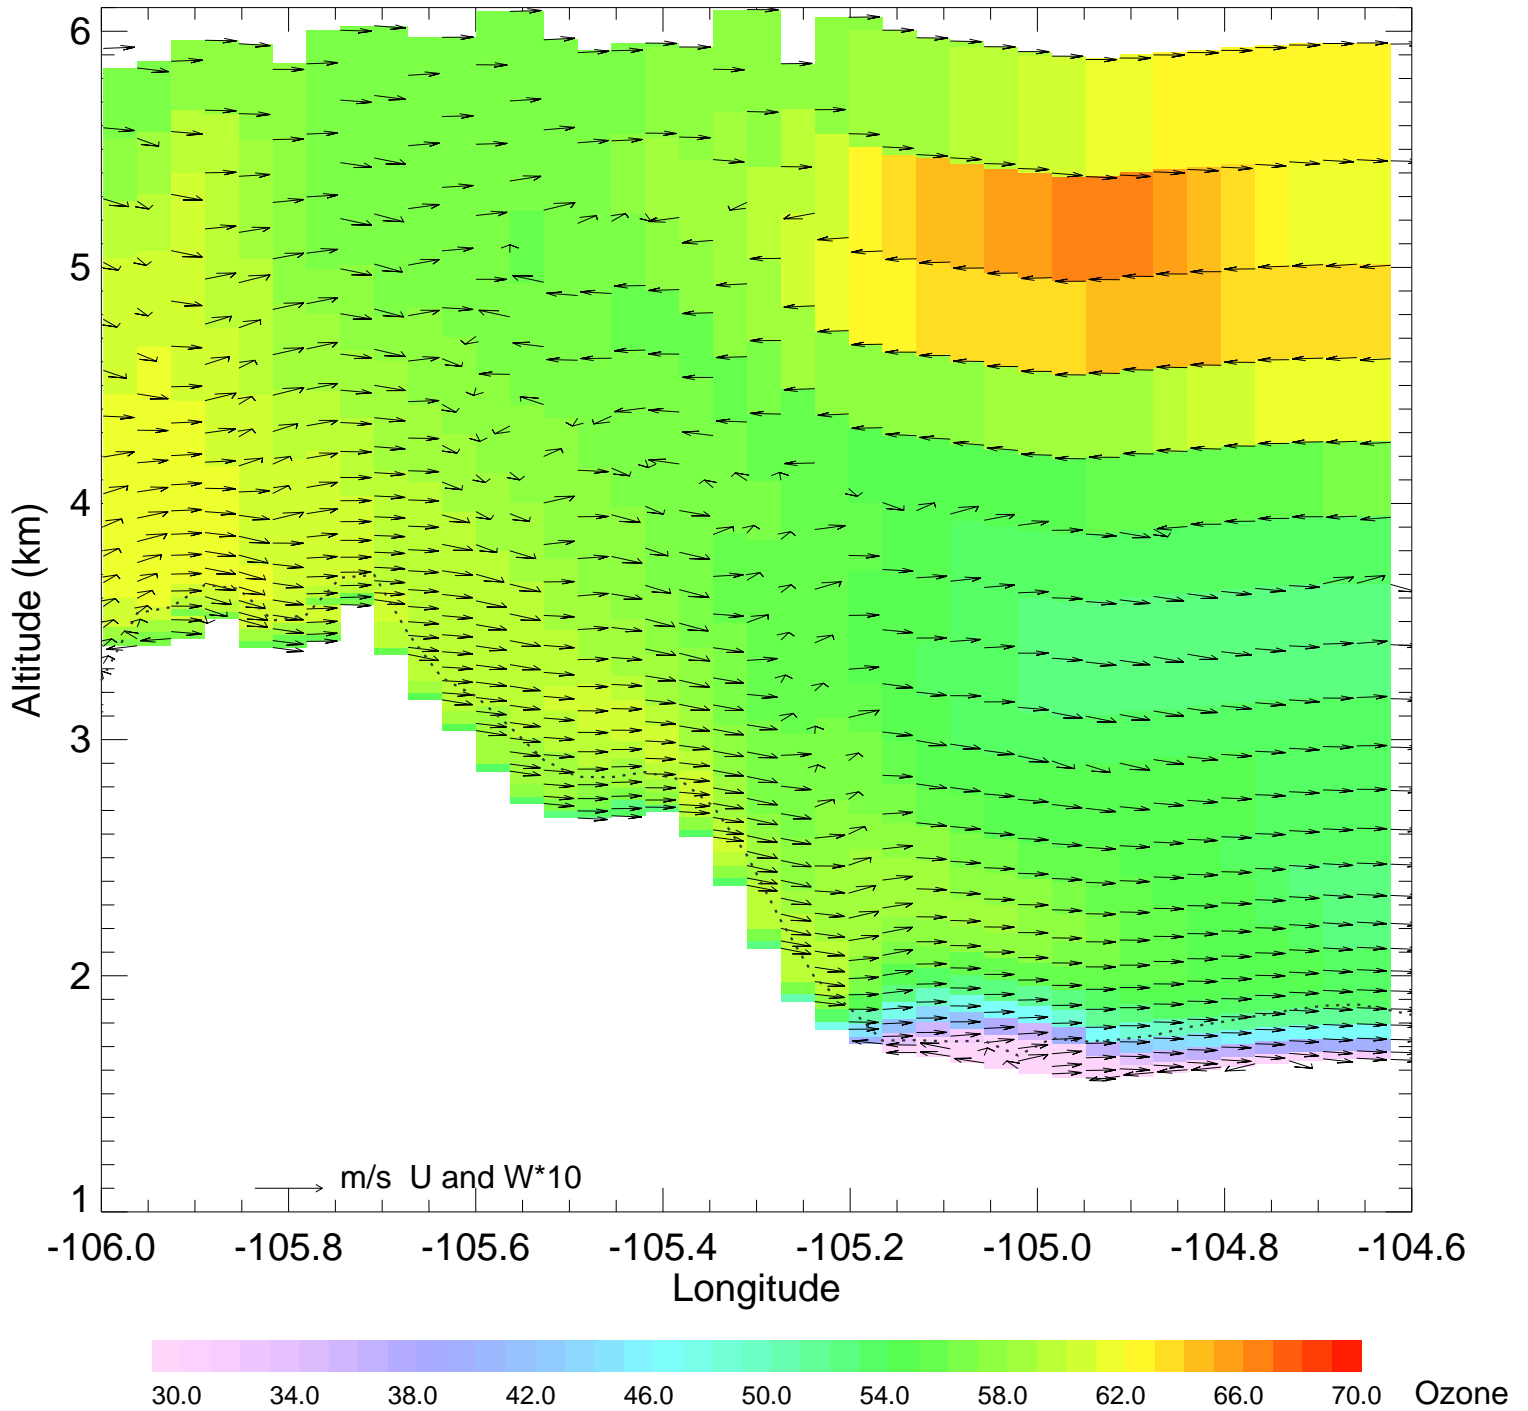

Ozone @ 39.74N 2014-08-13_09:00:00