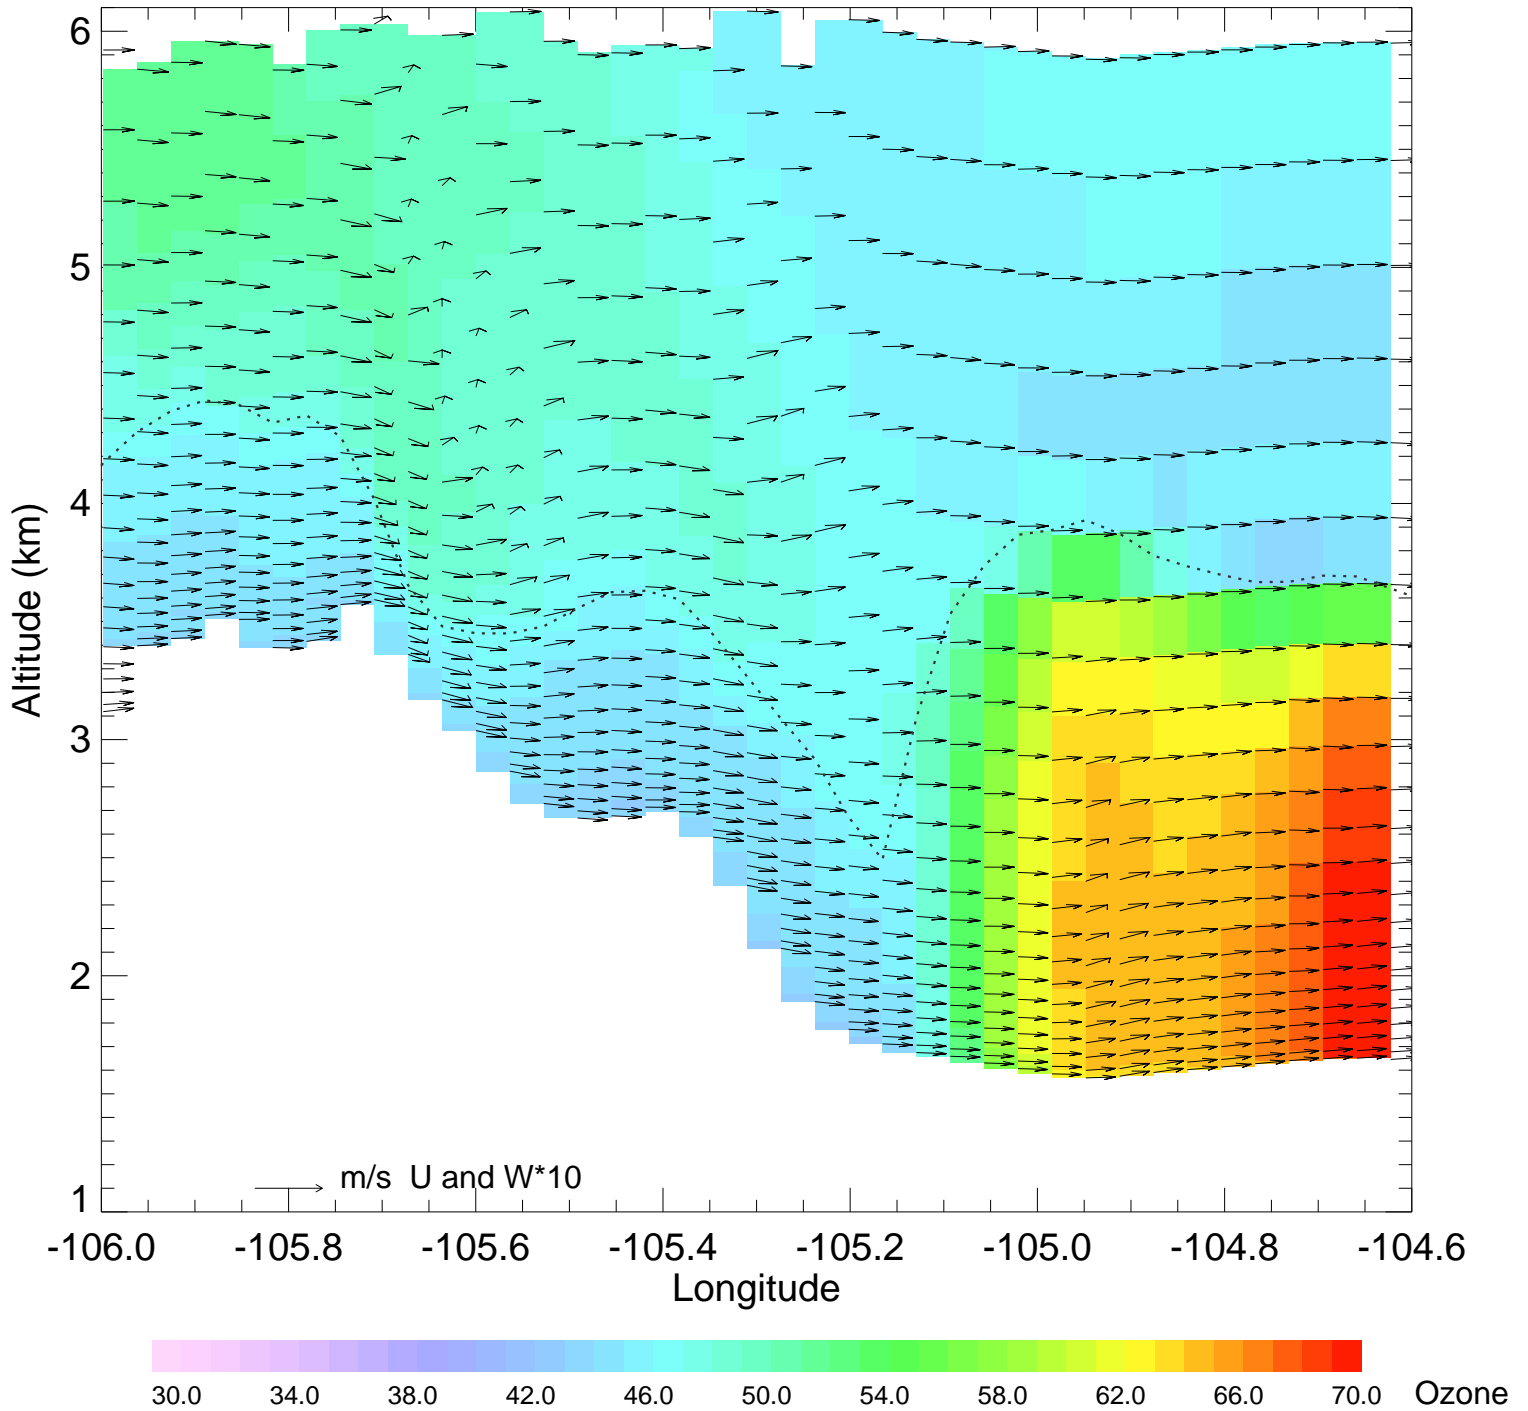

Ozone @ 39.74N 2014-08-14_07:00:00

Ozone @ 39.74N 2014-08-14_08:00:00

Ozone @ 39.74N 2014-08-14_09:00:00

Ozone @ 39.74N 2014-08-14_10:00:00

Ozone @ 39.74N 2014-08-14_11:00:00

Ozone @ 39.74N 2014-08-14_12:00:00

Ozone @ 39.74N 2014-08-14_13:00:00

Ozone @ 39.74N 2014-08-14_14:00:00

Ozone @ 39.74N 2014-08-14_15:00:00

Ozone @ 39.74N 2014-08-14_16:00:00

Ozone @ 39.74N 2014-08-14_17:00:00

Ozone @ 39.74N 2014-08-14_18:00:00

Ozone @ 39.74N 2014-08-14_19:00:00

Ozone @ 39.74N 2014-08-14_20:00:00

Ozone @ 39.74N 2014-08-14_21:00:00

Ozone @ 39.74N 2014-08-14_22:00:00

Ozone @ 39.74N 2014-08-14_23:00:00