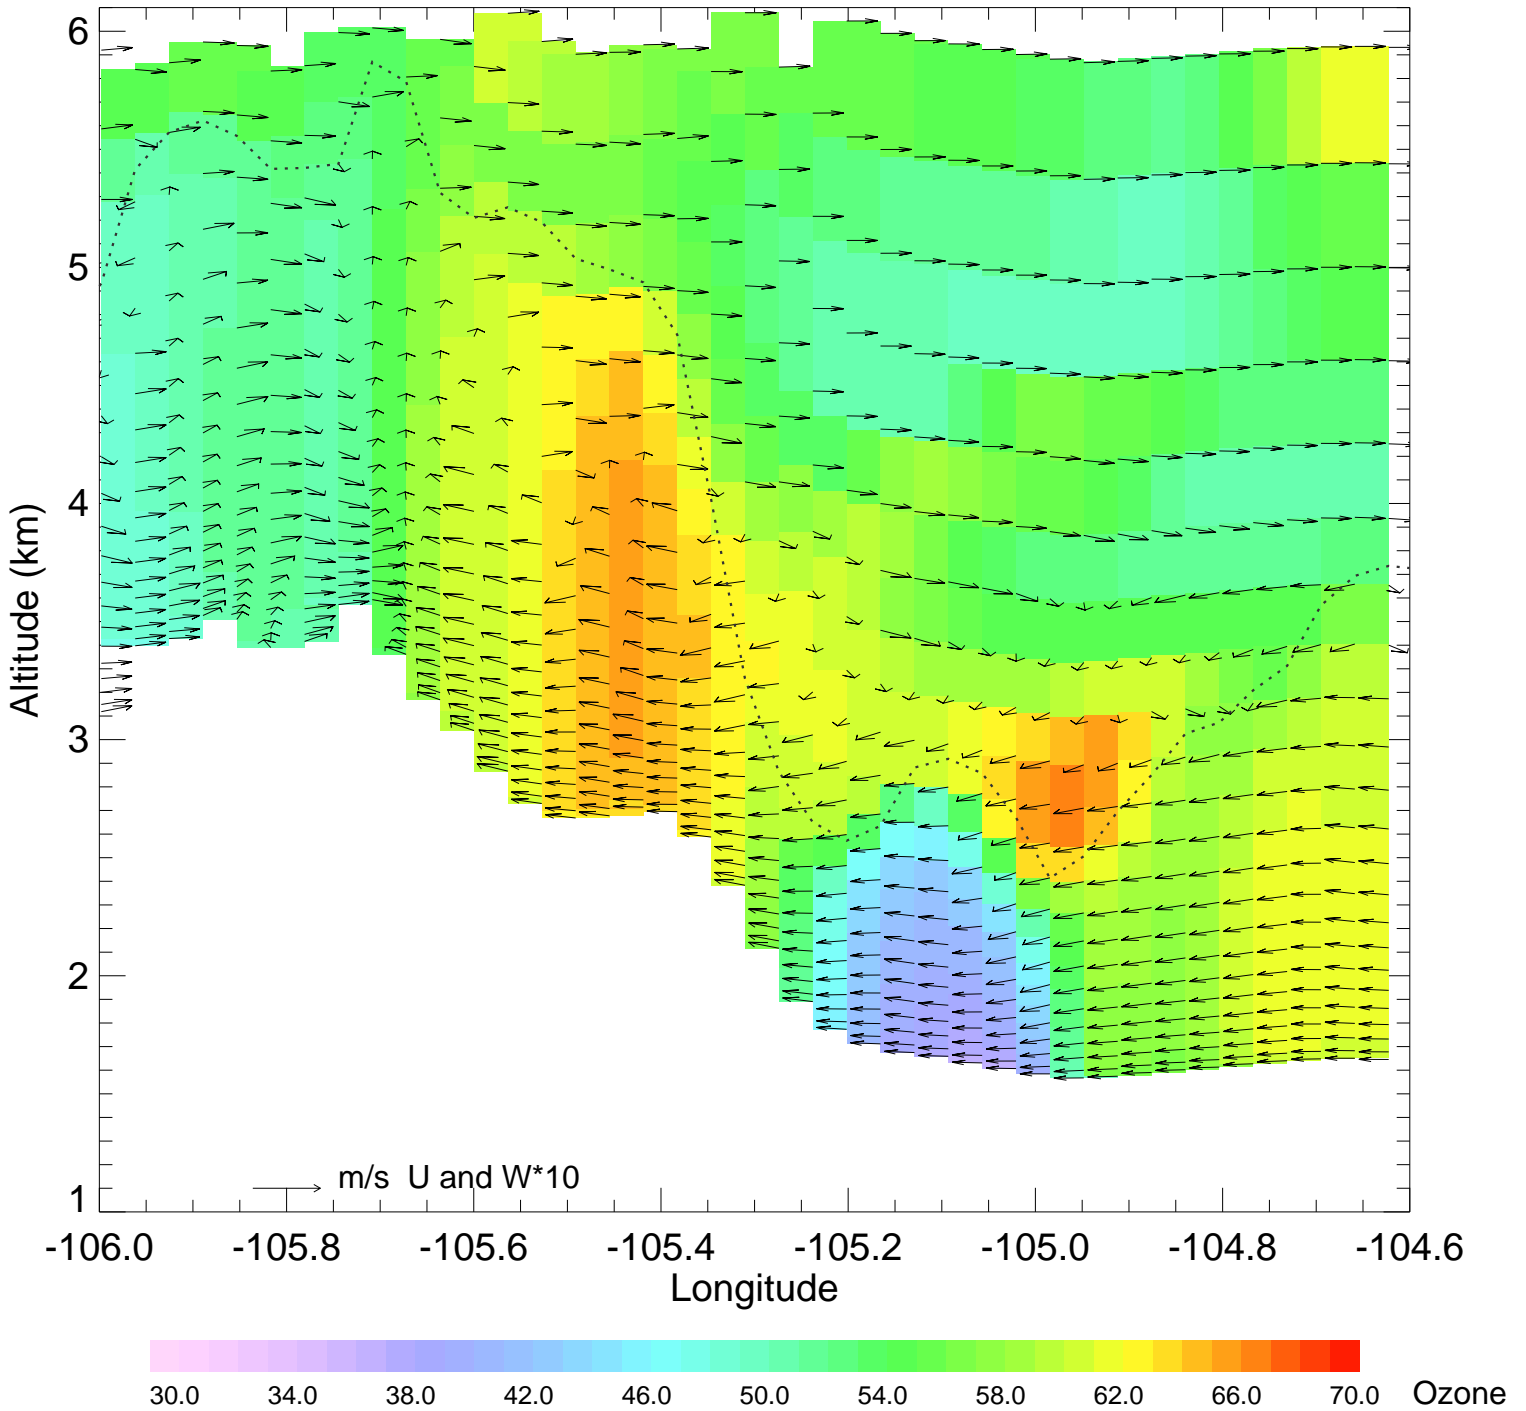

Ozone @ 39.74N 2014-08-12_18:00:00