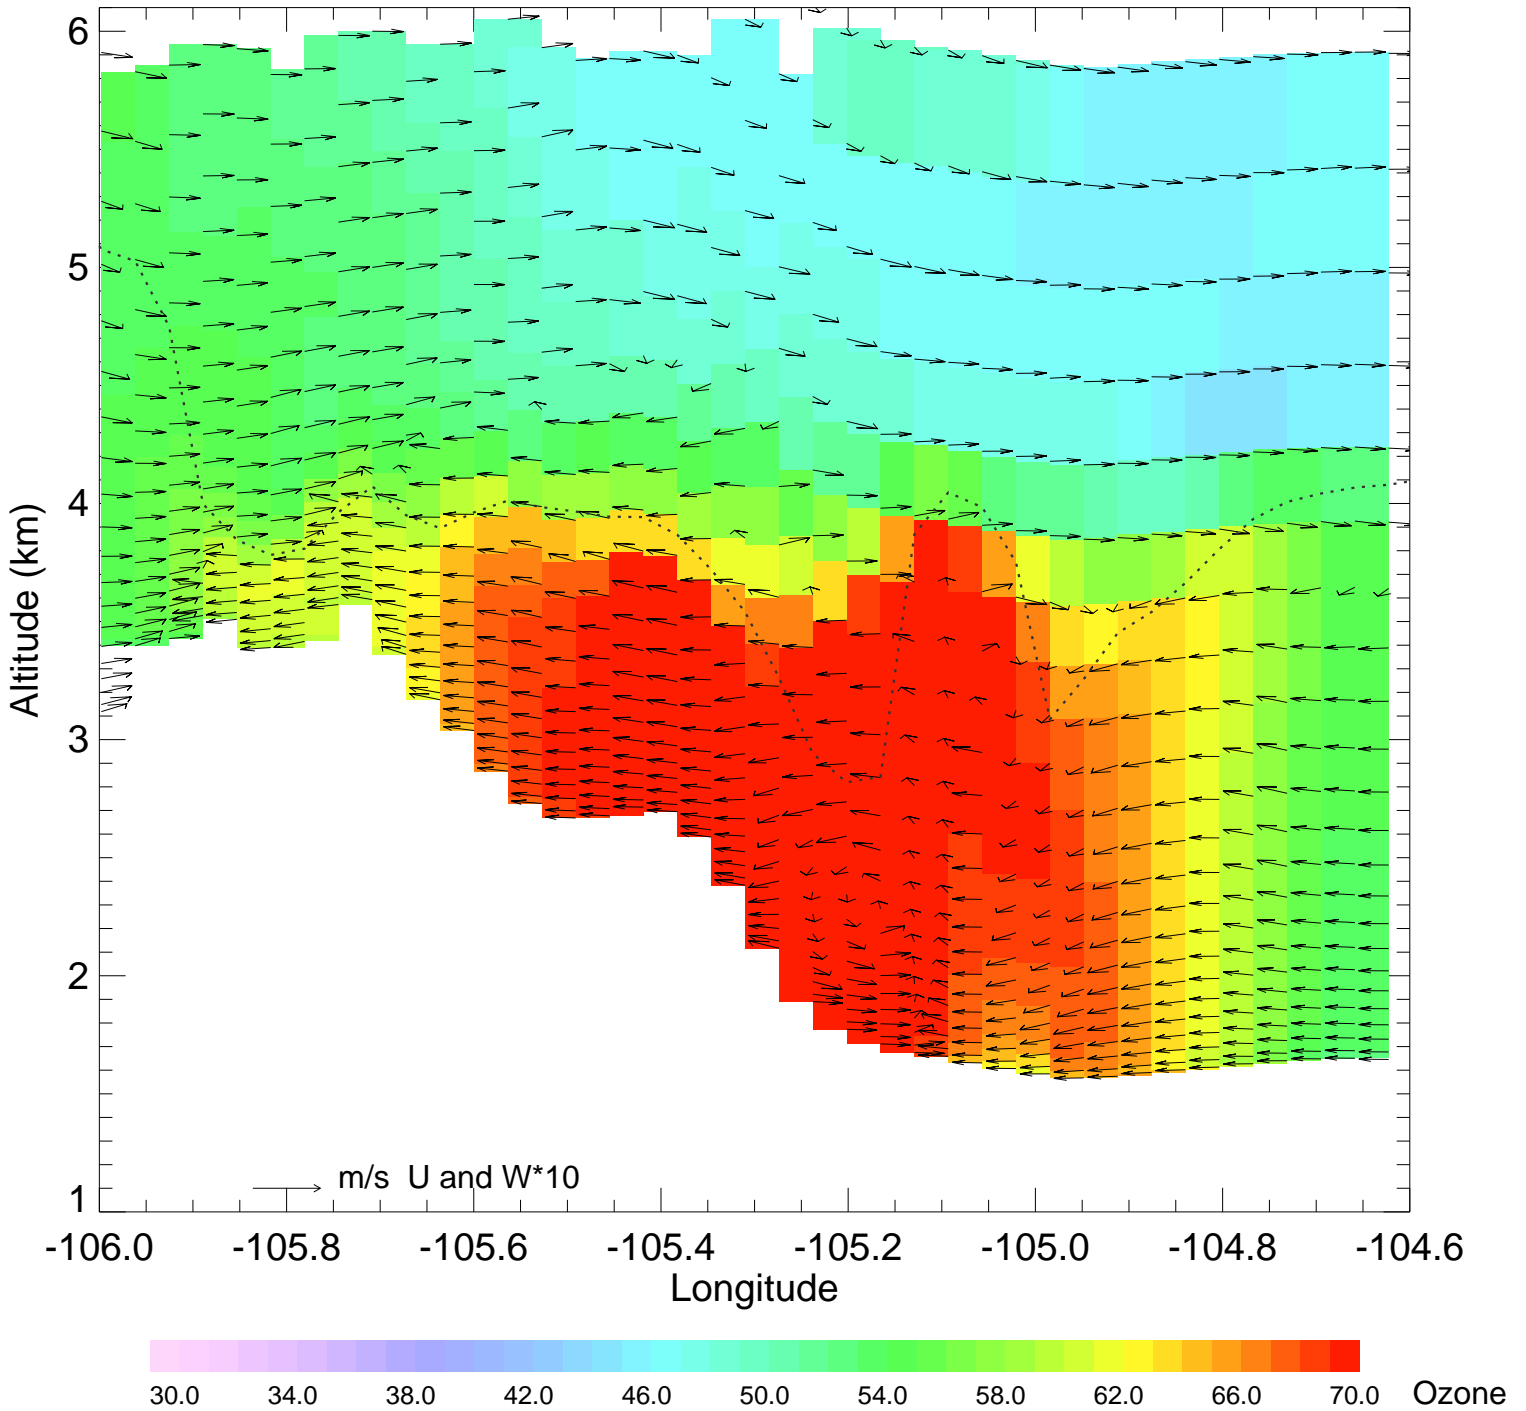

Ozone @ 39.74N 2014-08-10_18:00:00

Ozone @ 39.74N 2014-08-10_19:00:00

Ozone @ 39.74N 2014-08-10_20:00:00

Ozone @ 39.74N 2014-08-10_21:00:00

Ozone @ 39.74N 2014-08-10_22:00:00

Ozone @ 39.74N 2014-08-10_23:00:00