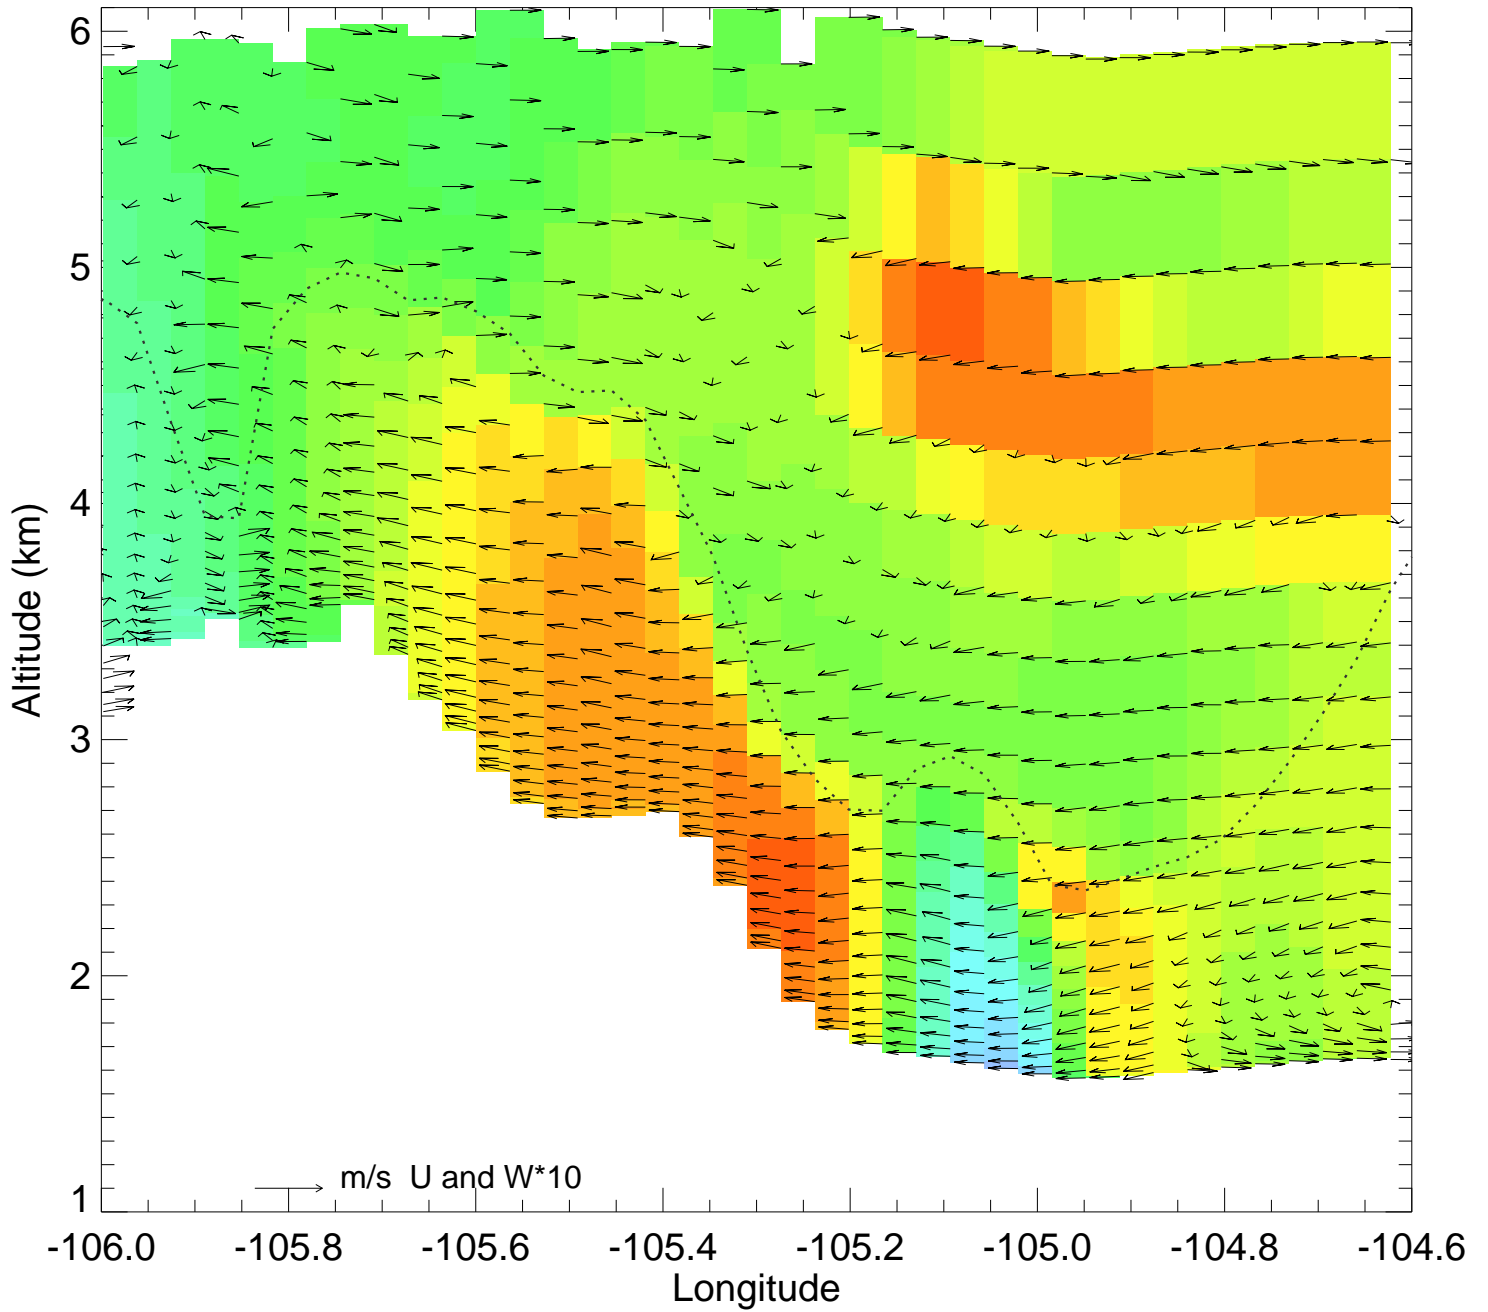

Ozone @ 39.74N 2014-08-13_13:00:00

Ozone @ 39.74N 2014-08-13_14:00:00

Ozone @ 39.74N 2014-08-13_15:00:00

Ozone @ 39.74N 2014-08-13_16:00:00

Ozone @ 39.74N 2014-08-13_17:00:00

Ozone @ 39.74N 2014-08-13_18:00:00

Ozone @ 39.74N 2014-08-13_19:00:00

Ozone @ 39.74N 2014-08-13_20:00:00

Ozone @ 39.74N 2014-08-13_21:00:00

Ozone @ 39.74N 2014-08-13_22:00:00

Ozone @ 39.74N 2014-08-13_23:00:00

Ozone @ 39.74N 2014-08-14_00:00:00