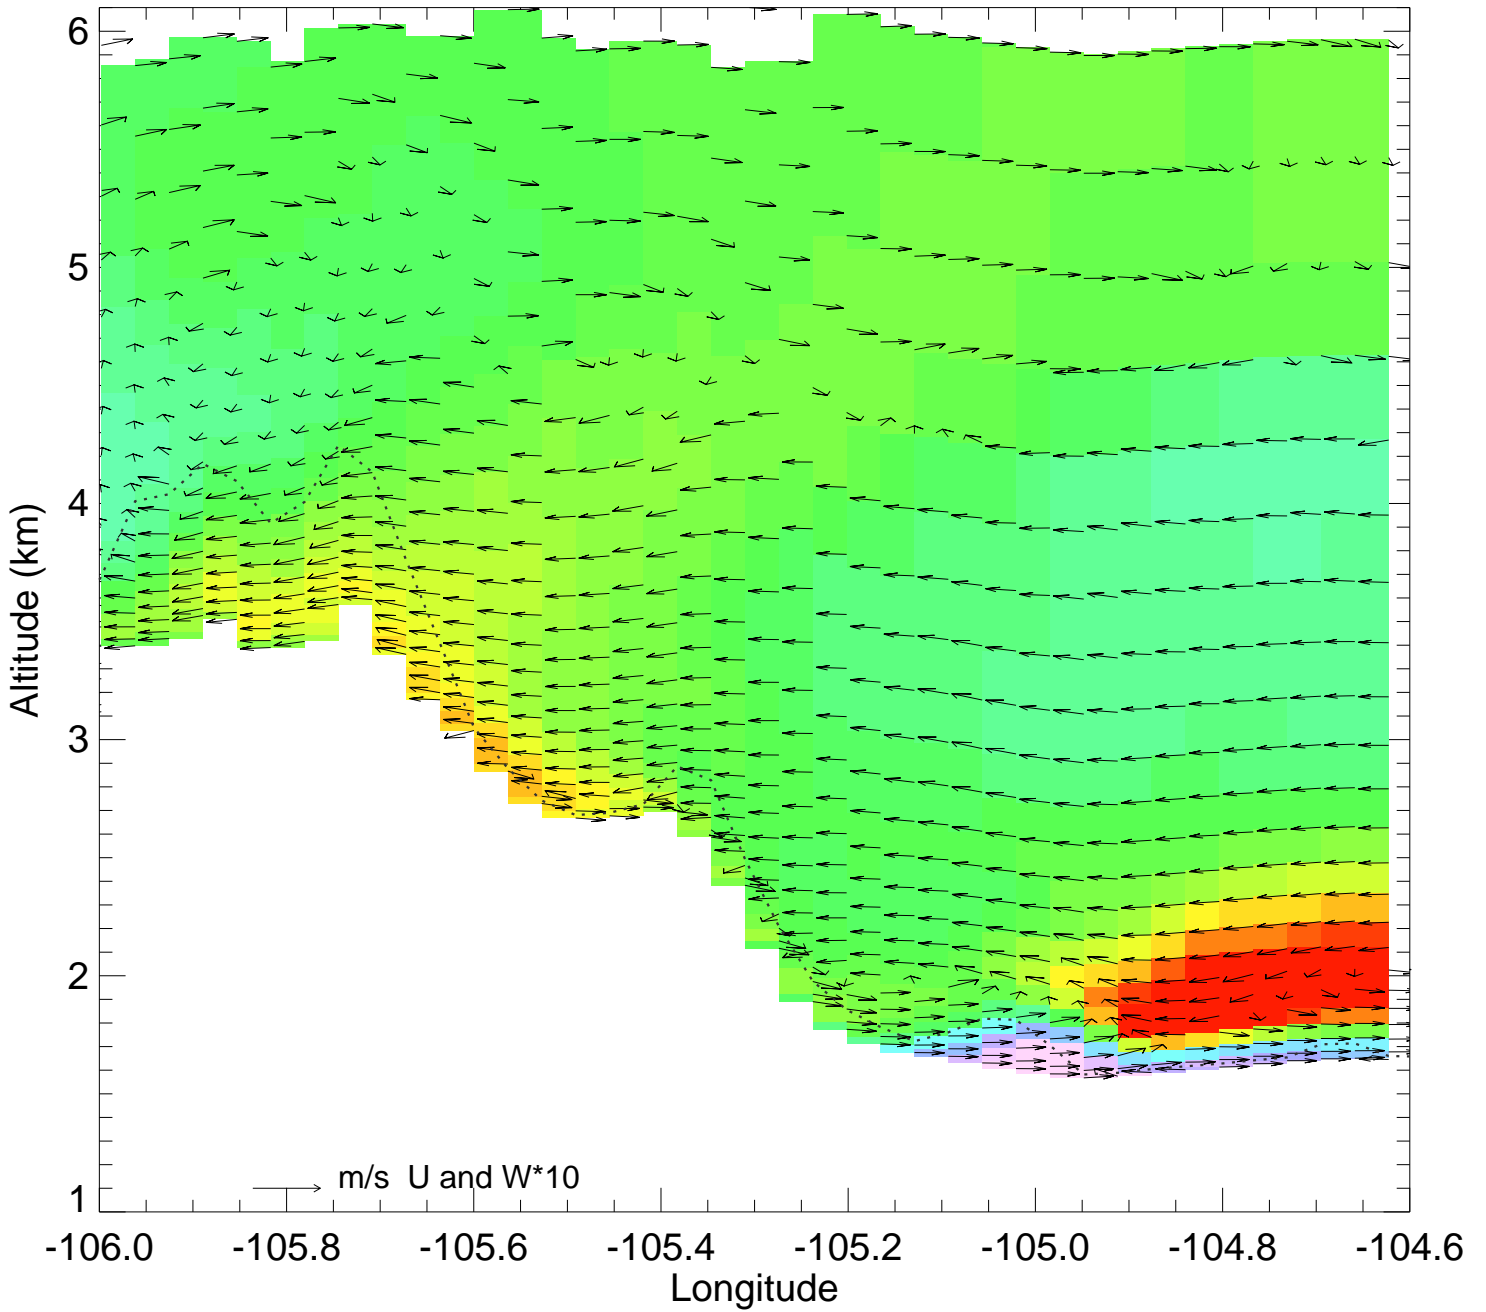

Ozone @ 39.74N 2014-08-13_19:00:00

Ozone @ 39.74N 2014-08-13_20:00:00

Ozone @ 39.74N 2014-08-13_21:00:00

Ozone @ 39.74N 2014-08-13_22:00:00

Ozone @ 39.74N 2014-08-13_23:00:00

Ozone @ 39.74N 2014-08-14_00:00:00

Ozone @ 39.74N 2014-08-14_01:00:00

Ozone @ 39.74N 2014-08-14_02:00:00

Ozone @ 39.74N 2014-08-14_03:00:00

Ozone @ 39.74N 2014-08-14_04:00:00

Ozone @ 39.74N 2014-08-14_05:00:00

Ozone @ 39.74N 2014-08-14_06:00:00