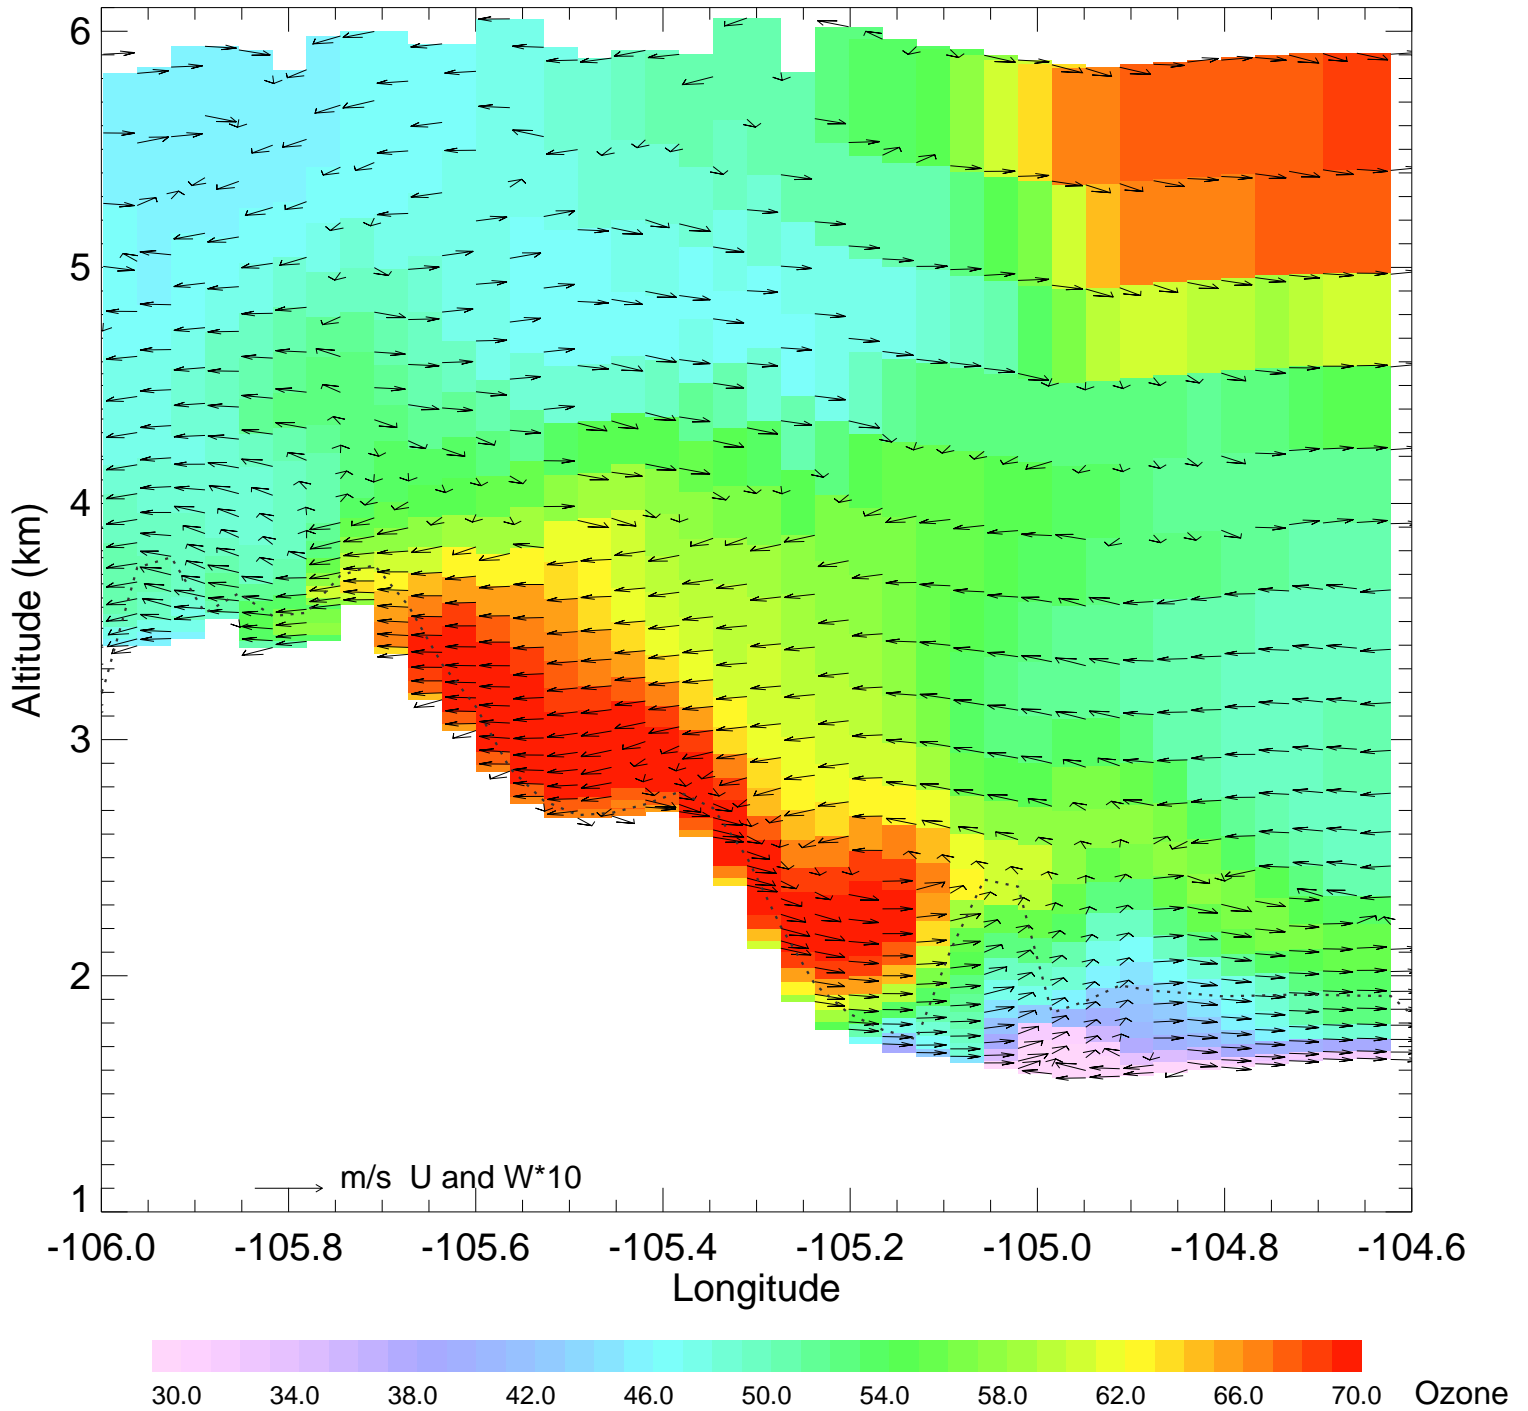

Ozone @ 39.74N 2014-08-11_00:00:00

Ozone @ 39.74N 2014-08-11_01:00:00

Ozone @ 39.74N 2014-08-11_02:00:00

Ozone @ 39.74N 2014-08-11_03:00:00

Ozone @ 39.74N 2014-08-11_04:00:00

Ozone @ 39.74N 2014-08-11_05:00:00