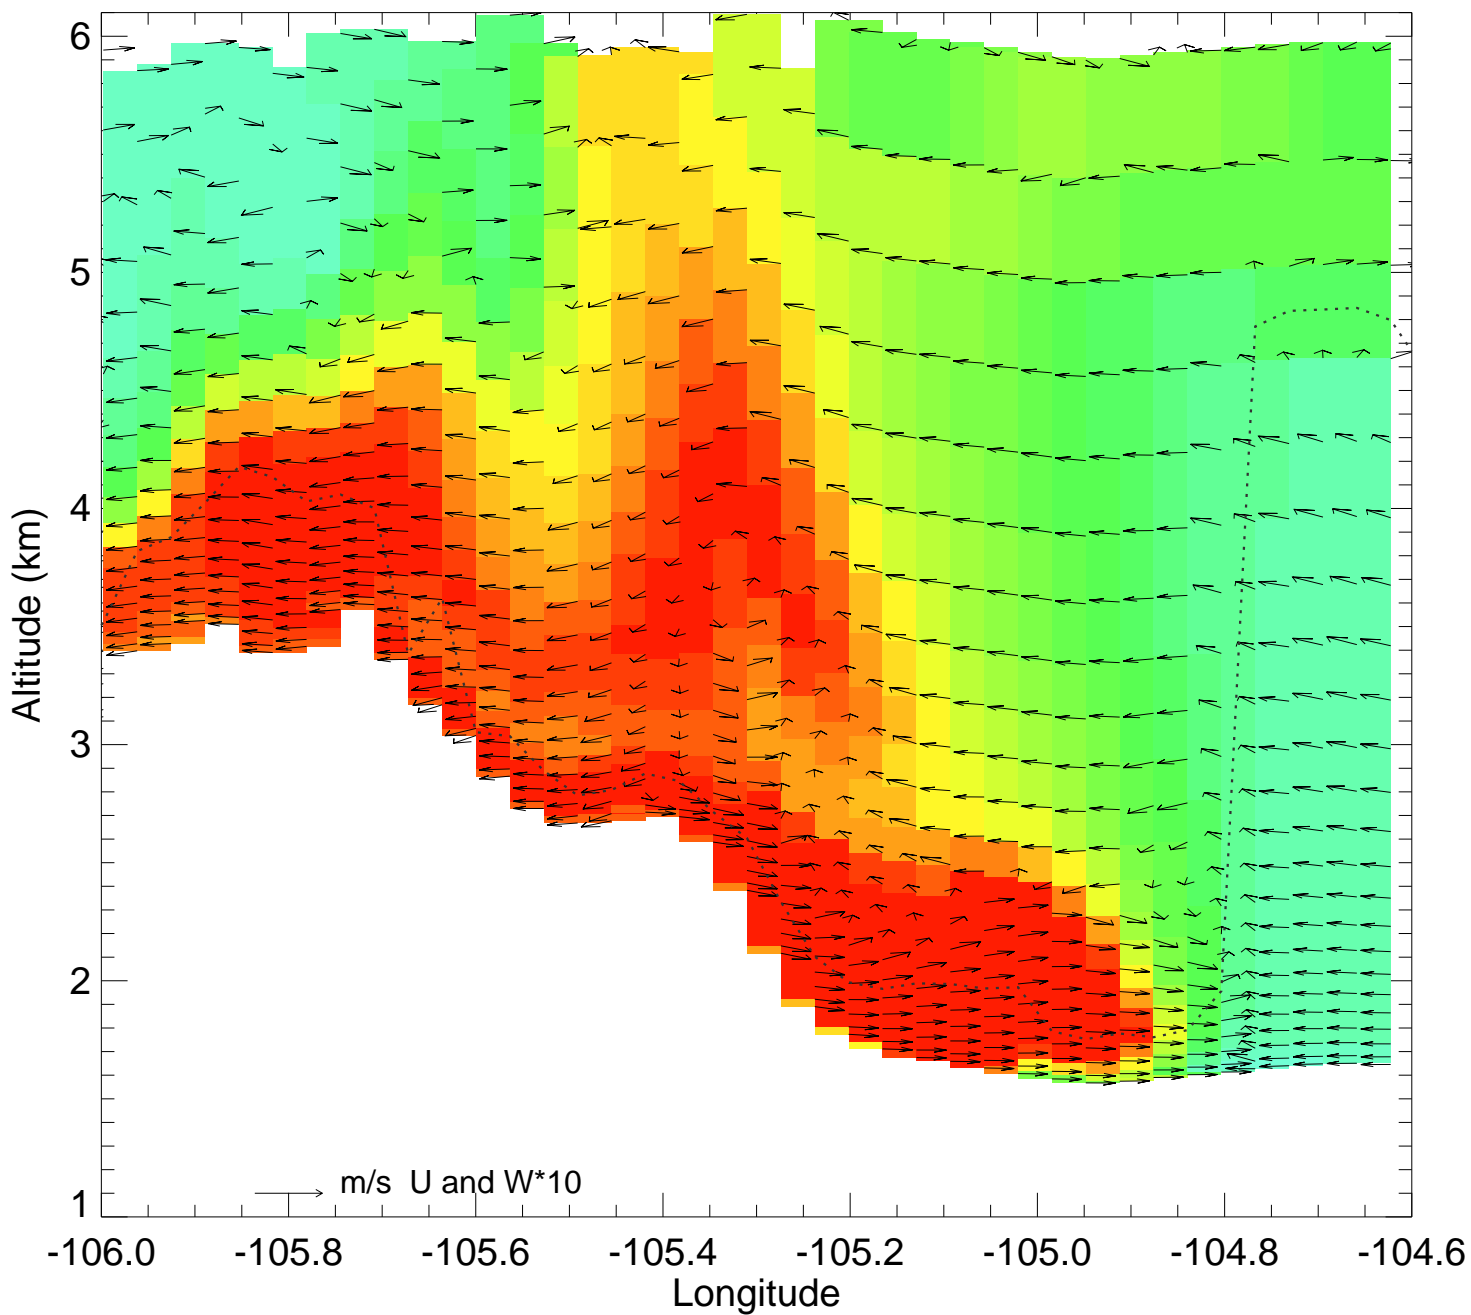

Ozone @ 39.74N 2014-08-13_19:00:00

Ozone @ 39.74N 2014-08-13_20:00:00

Ozone @ 39.74N 2014-08-13_21:00:00

Ozone @ 39.74N 2014-08-13_22:00:00

Ozone @ 39.74N 2014-08-13_23:00:00

Ozone @ 39.74N 2014-08-14_00:00:00

Ozone @ 39.74N 2014-08-14_01:00:00

Ozone @ 39.74N 2014-08-14_02:00:00

Ozone @ 39.74N 2014-08-14_03:00:00

Ozone @ 39.74N 2014-08-14_04:00:00

Ozone @ 39.74N 2014-08-14_05:00:00

Ozone @ 39.74N 2014-08-14_06:00:00