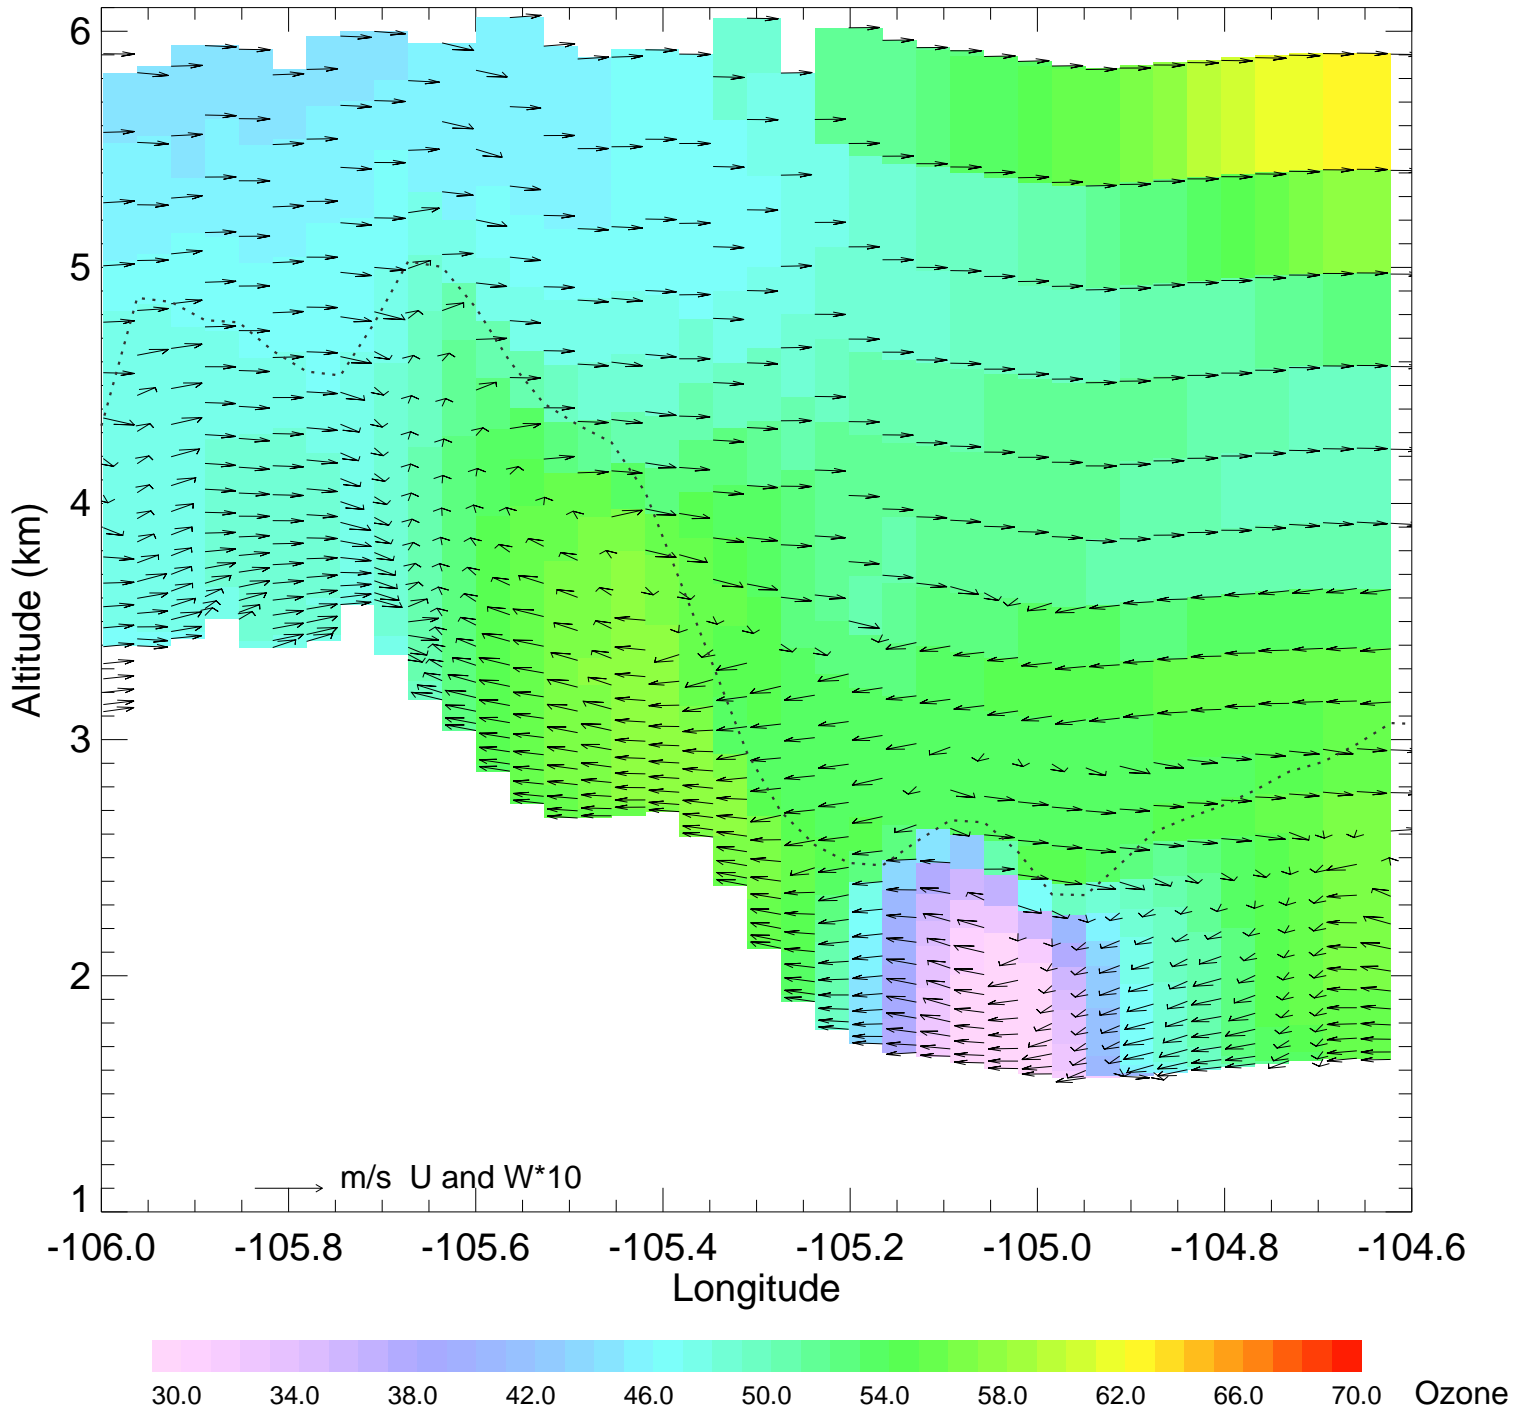

Ozone @ 39.74N 2014-08-11_12:00:00

Ozone @ 39.74N 2014-08-11_13:00:00

Ozone @ 39.74N 2014-08-11_14:00:00

Ozone @ 39.74N 2014-08-11_15:00:00

Ozone @ 39.74N 2014-08-11_16:00:00

Ozone @ 39.74N 2014-08-11_17:00:00