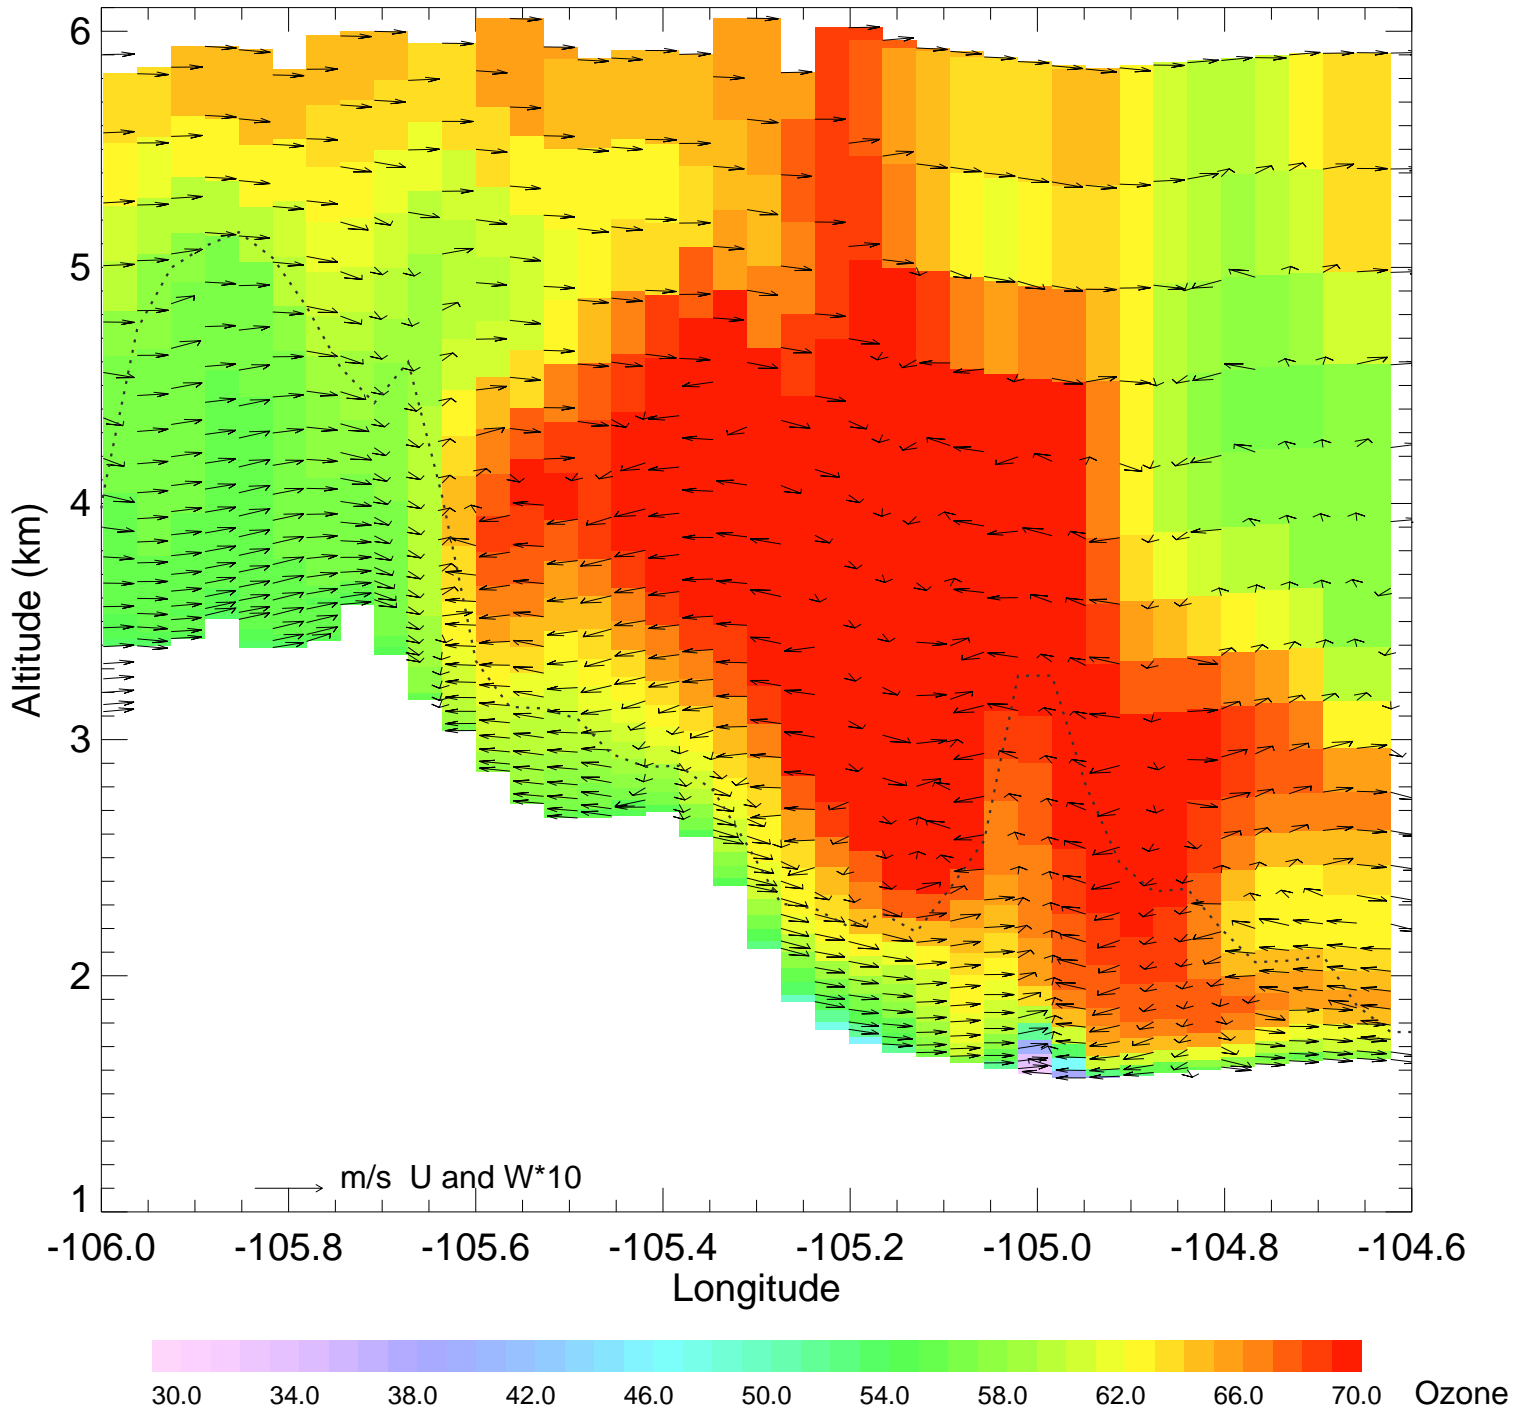

Topography and E_C2H6

Ozone @ 39.74N 2014-08-10_00:00:00

Ozone @ 39.74N 2014-08-10_01:00:00

Ozone @ 39.74N 2014-08-10_02:00:00

Ozone @ 39.74N 2014-08-10_03:00:00

Ozone @ 39.74N 2014-08-10_04:00:00

Ozone @ 39.74N 2014-08-10_05:00:00