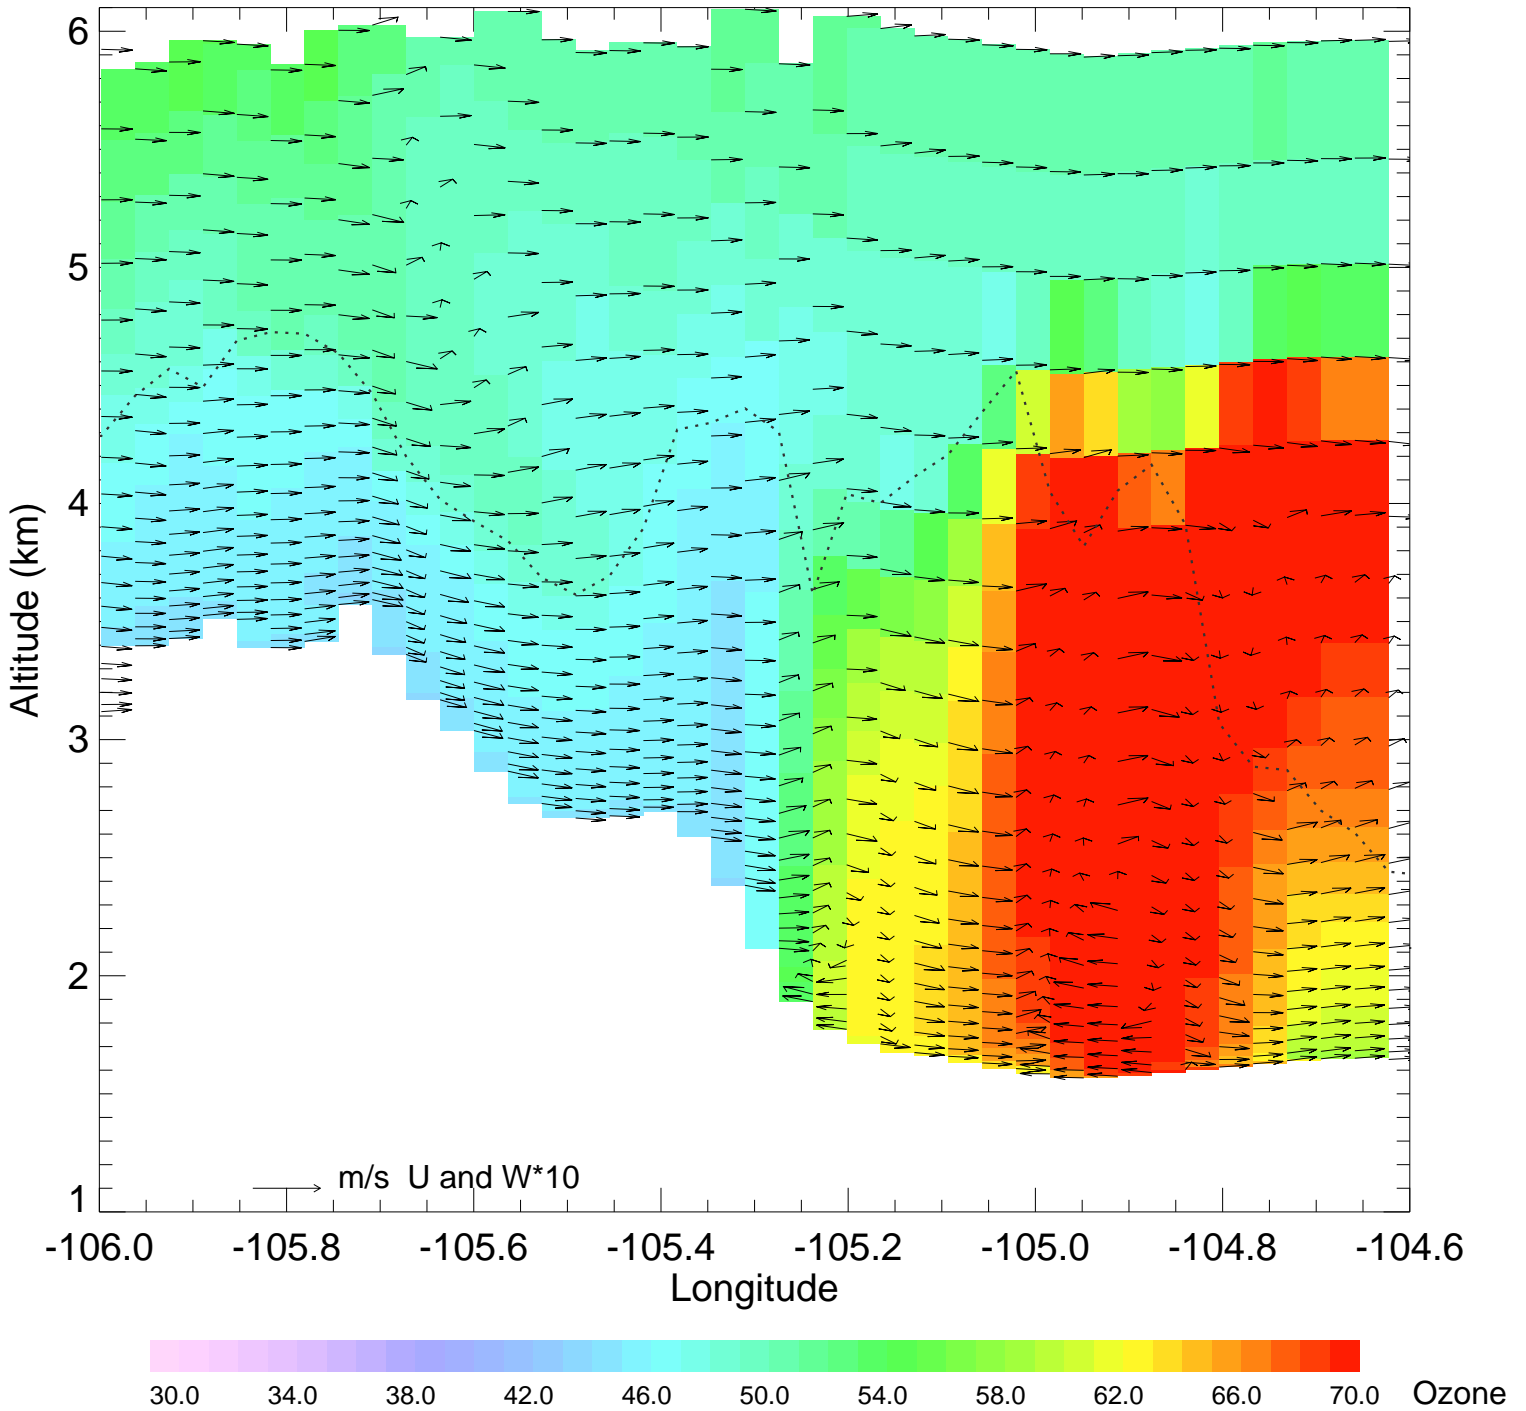

Ozone @ 39.74N 2014-08-14_13:00:00

Ozone @ 39.74N 2014-08-14_14:00:00

Ozone @ 39.74N 2014-08-14_15:00:00

Ozone @ 39.74N 2014-08-14_16:00:00

Ozone @ 39.74N 2014-08-14_17:00:00

Ozone @ 39.74N 2014-08-14_18:00:00

Ozone @ 39.74N 2014-08-14_19:00:00

Ozone @ 39.74N 2014-08-14_20:00:00

Ozone @ 39.74N 2014-08-14_21:00:00

Ozone @ 39.74N 2014-08-14_22:00:00

Ozone @ 39.74N 2014-08-14_23:00:00