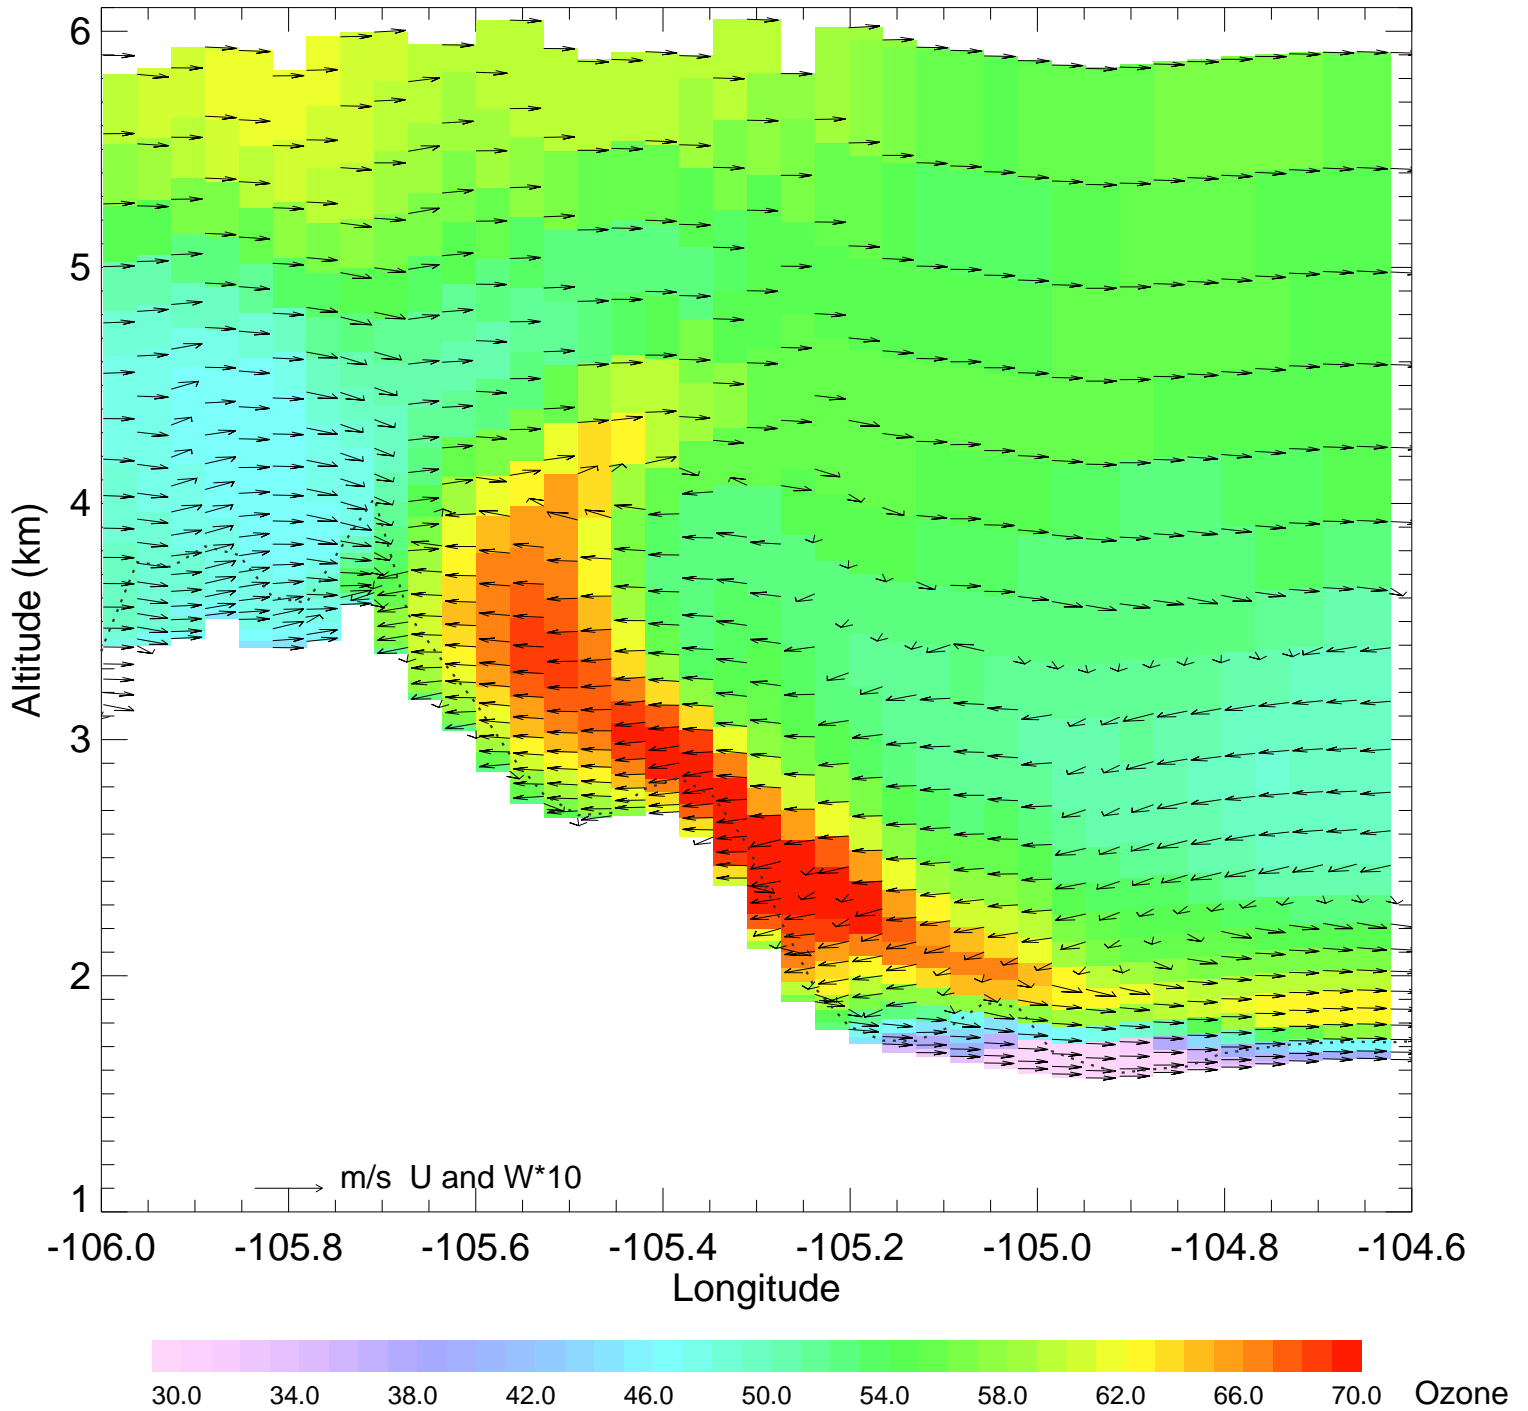

Topography and E_C2H6

Ozone @ 39.74N 2014-08-10_00:00:00

Ozone @ 39.74N 2014-08-10_01:00:00

Ozone @ 39.74N 2014-08-10_02:00:00

Ozone @ 39.74N 2014-08-10_03:00:00

Ozone @ 39.74N 2014-08-10_04:00:00

Ozone @ 39.74N 2014-08-10_05:00:00