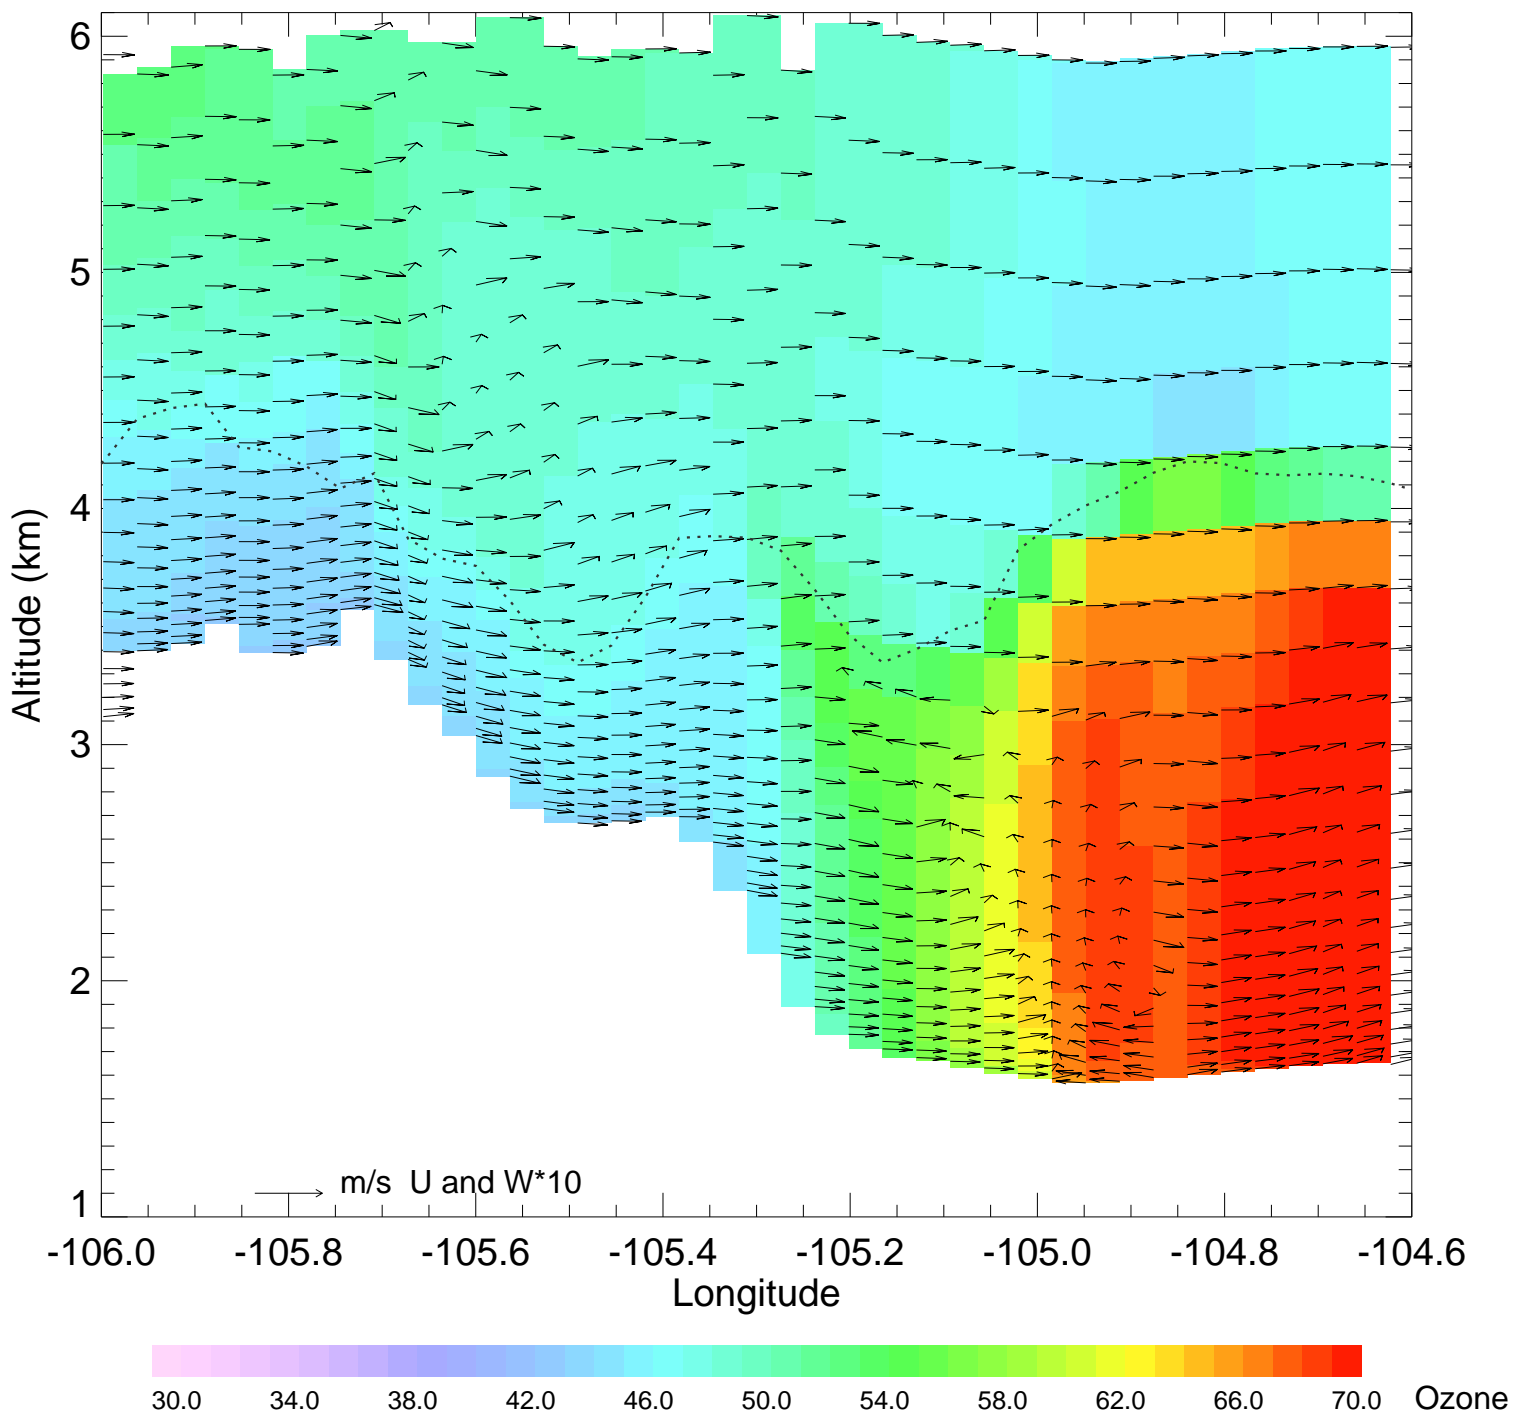

Ozone @ 39.74N 2014-08-14_07:00:00

Ozone @ 39.74N 2014-08-14_08:00:00

Ozone @ 39.74N 2014-08-14_09:00:00

Ozone @ 39.74N 2014-08-14_10:00:00

Ozone @ 39.74N 2014-08-14_11:00:00

Ozone @ 39.74N 2014-08-14_12:00:00

Ozone @ 39.74N 2014-08-14_13:00:00

Ozone @ 39.74N 2014-08-14_14:00:00

Ozone @ 39.74N 2014-08-14_15:00:00

Ozone @ 39.74N 2014-08-14_16:00:00

Ozone @ 39.74N 2014-08-14_17:00:00

Ozone @ 39.74N 2014-08-14_18:00:00

Ozone @ 39.74N 2014-08-14_19:00:00

Ozone @ 39.74N 2014-08-14_20:00:00

Ozone @ 39.74N 2014-08-14_21:00:00

Ozone @ 39.74N 2014-08-14_22:00:00

Ozone @ 39.74N 2014-08-14_23:00:00