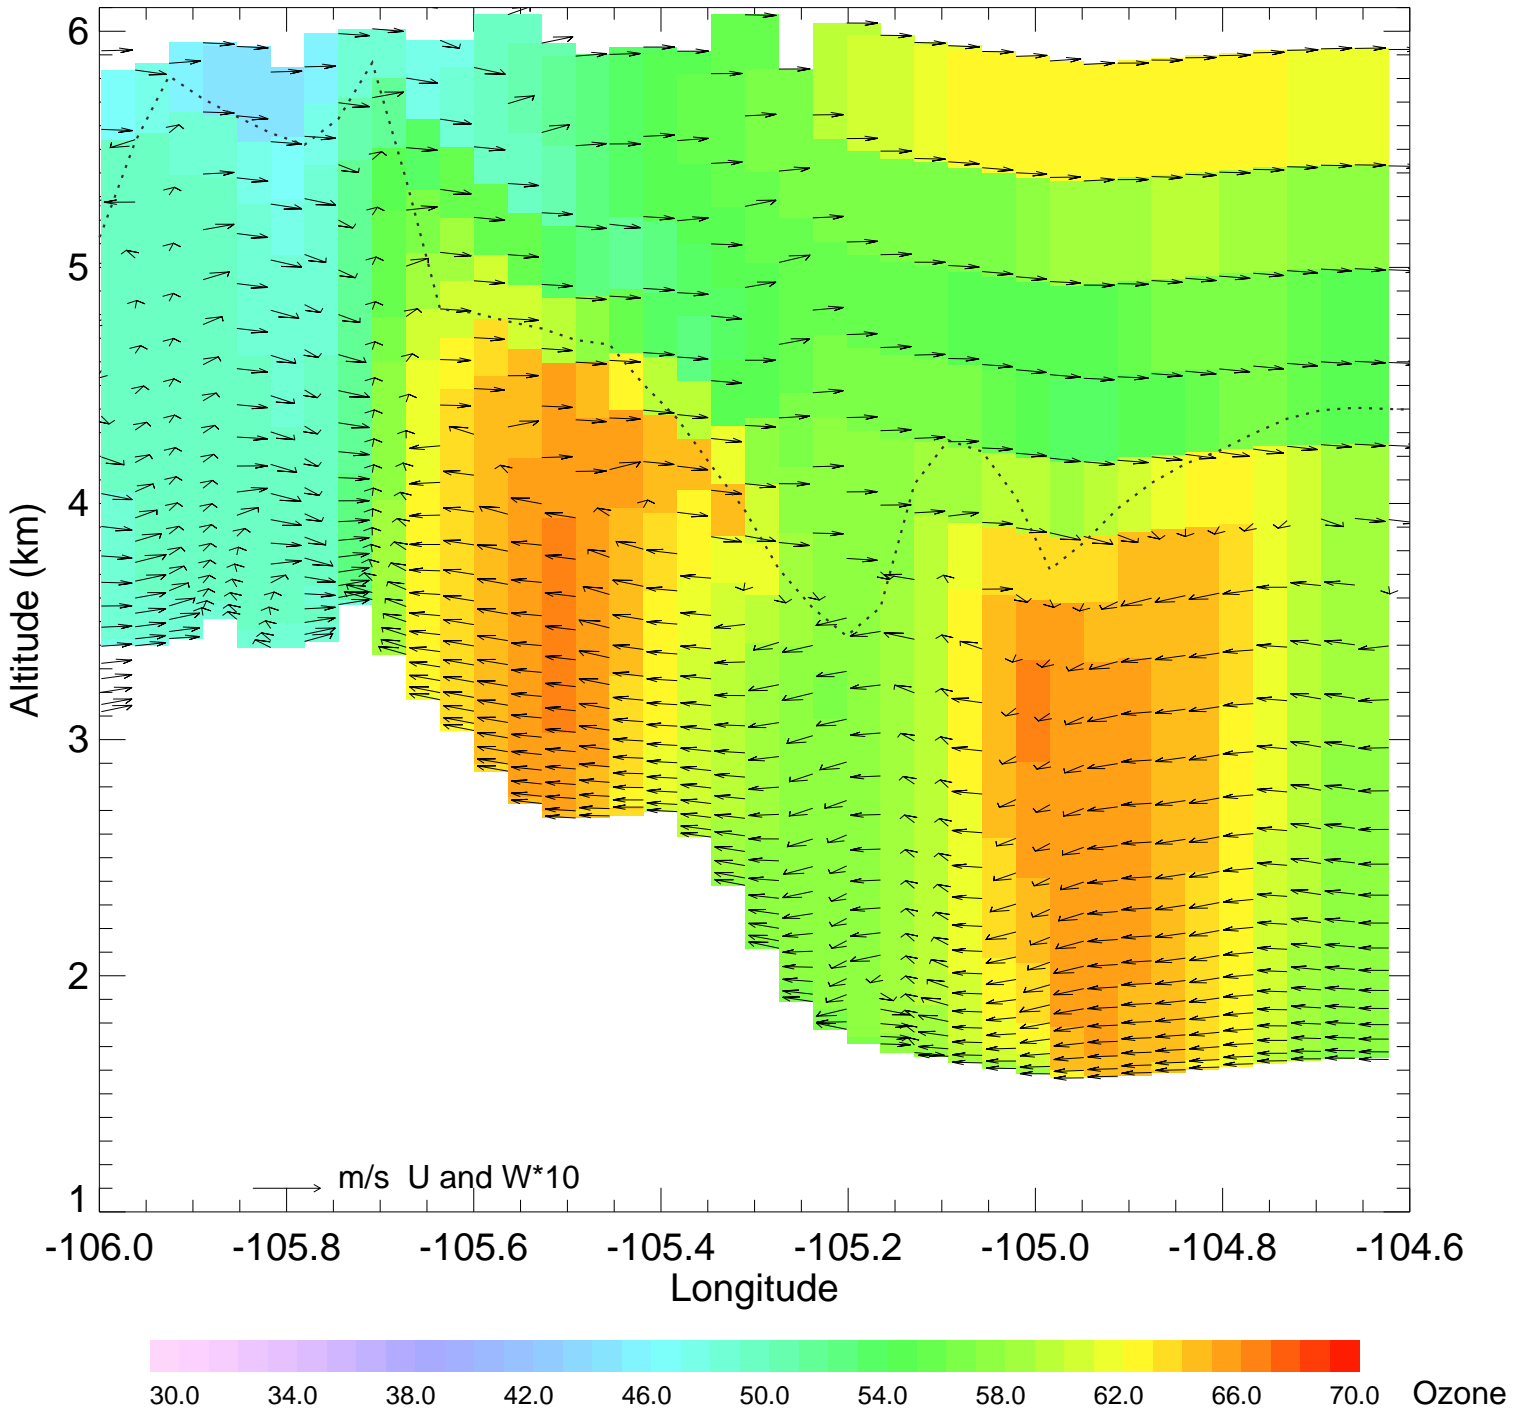

Ozone @ 39.74N 2014-08-11_18:00:00

Ozone @ 39.74N 2014-08-11_19:00:00

Ozone @ 39.74N 2014-08-11_20:00:00

Ozone @ 39.74N 2014-08-11_21:00:00

Ozone @ 39.74N 2014-08-11_22:00:00

Ozone @ 39.74N 2014-08-11_23:00:00