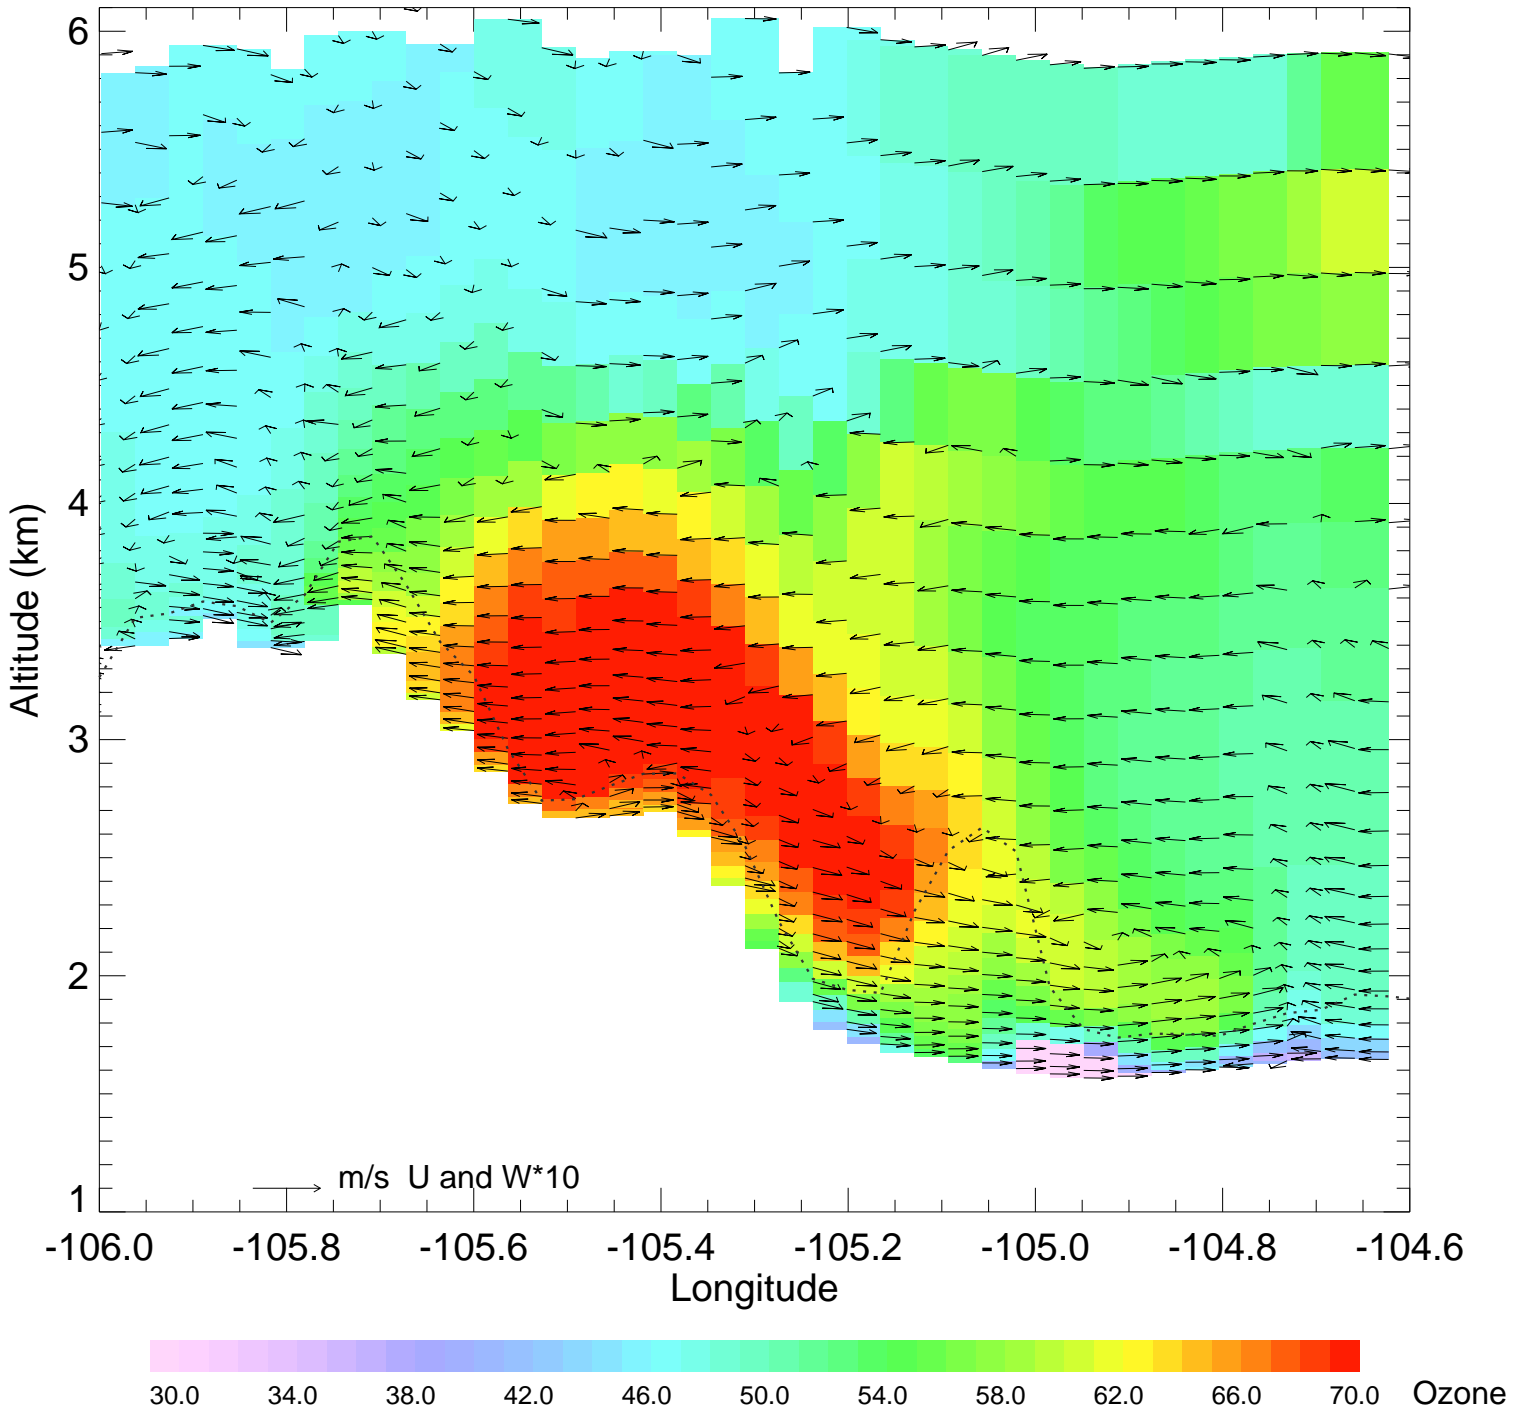

Ozone @ 39.74N 2014-08-11_02:00:00