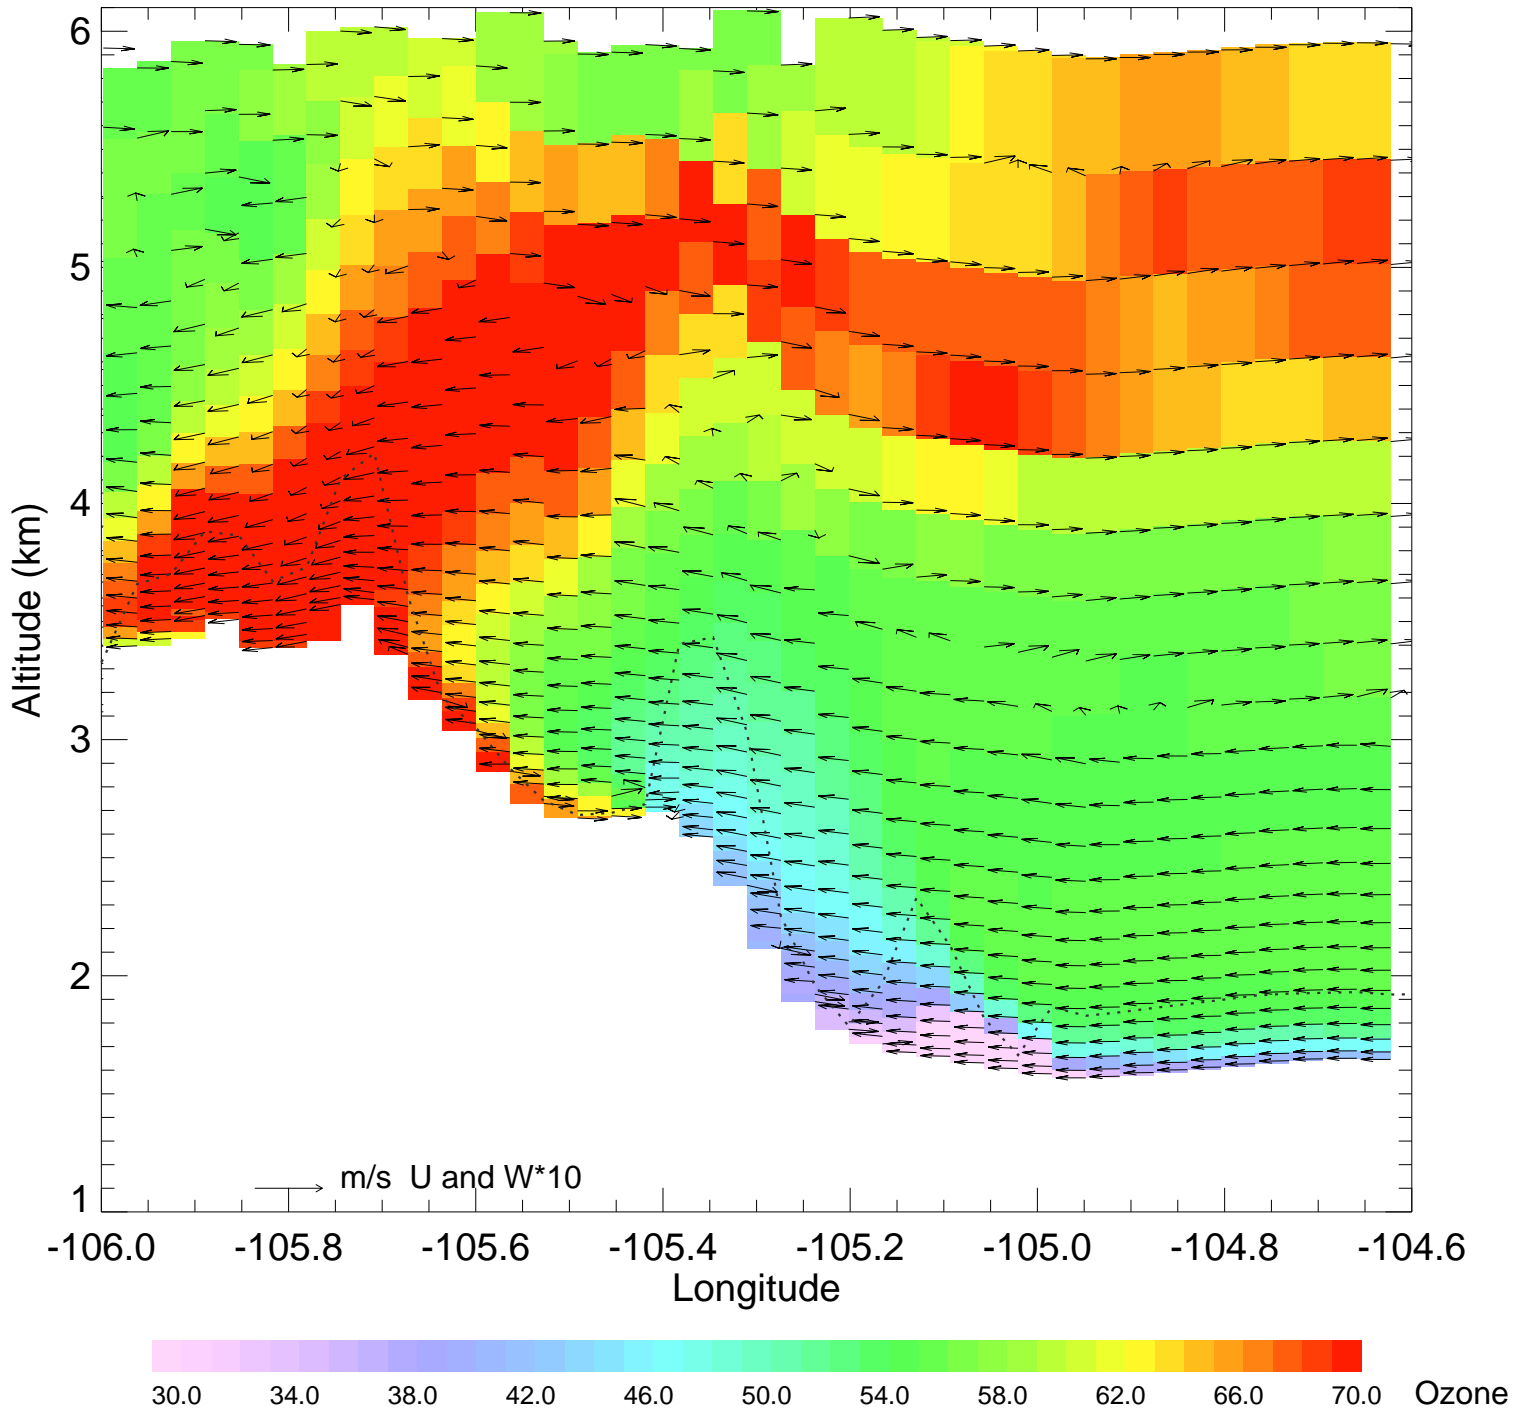

Ozone @ 39.74N 2014-08-13_00:00:00

Ozone @ 39.74N 2014-08-13_01:00:00

Ozone @ 39.74N 2014-08-13_02:00:00

Ozone @ 39.74N 2014-08-13_03:00:00

Ozone @ 39.74N 2014-08-13_04:00:00

Ozone @ 39.74N 2014-08-13_06:00:00