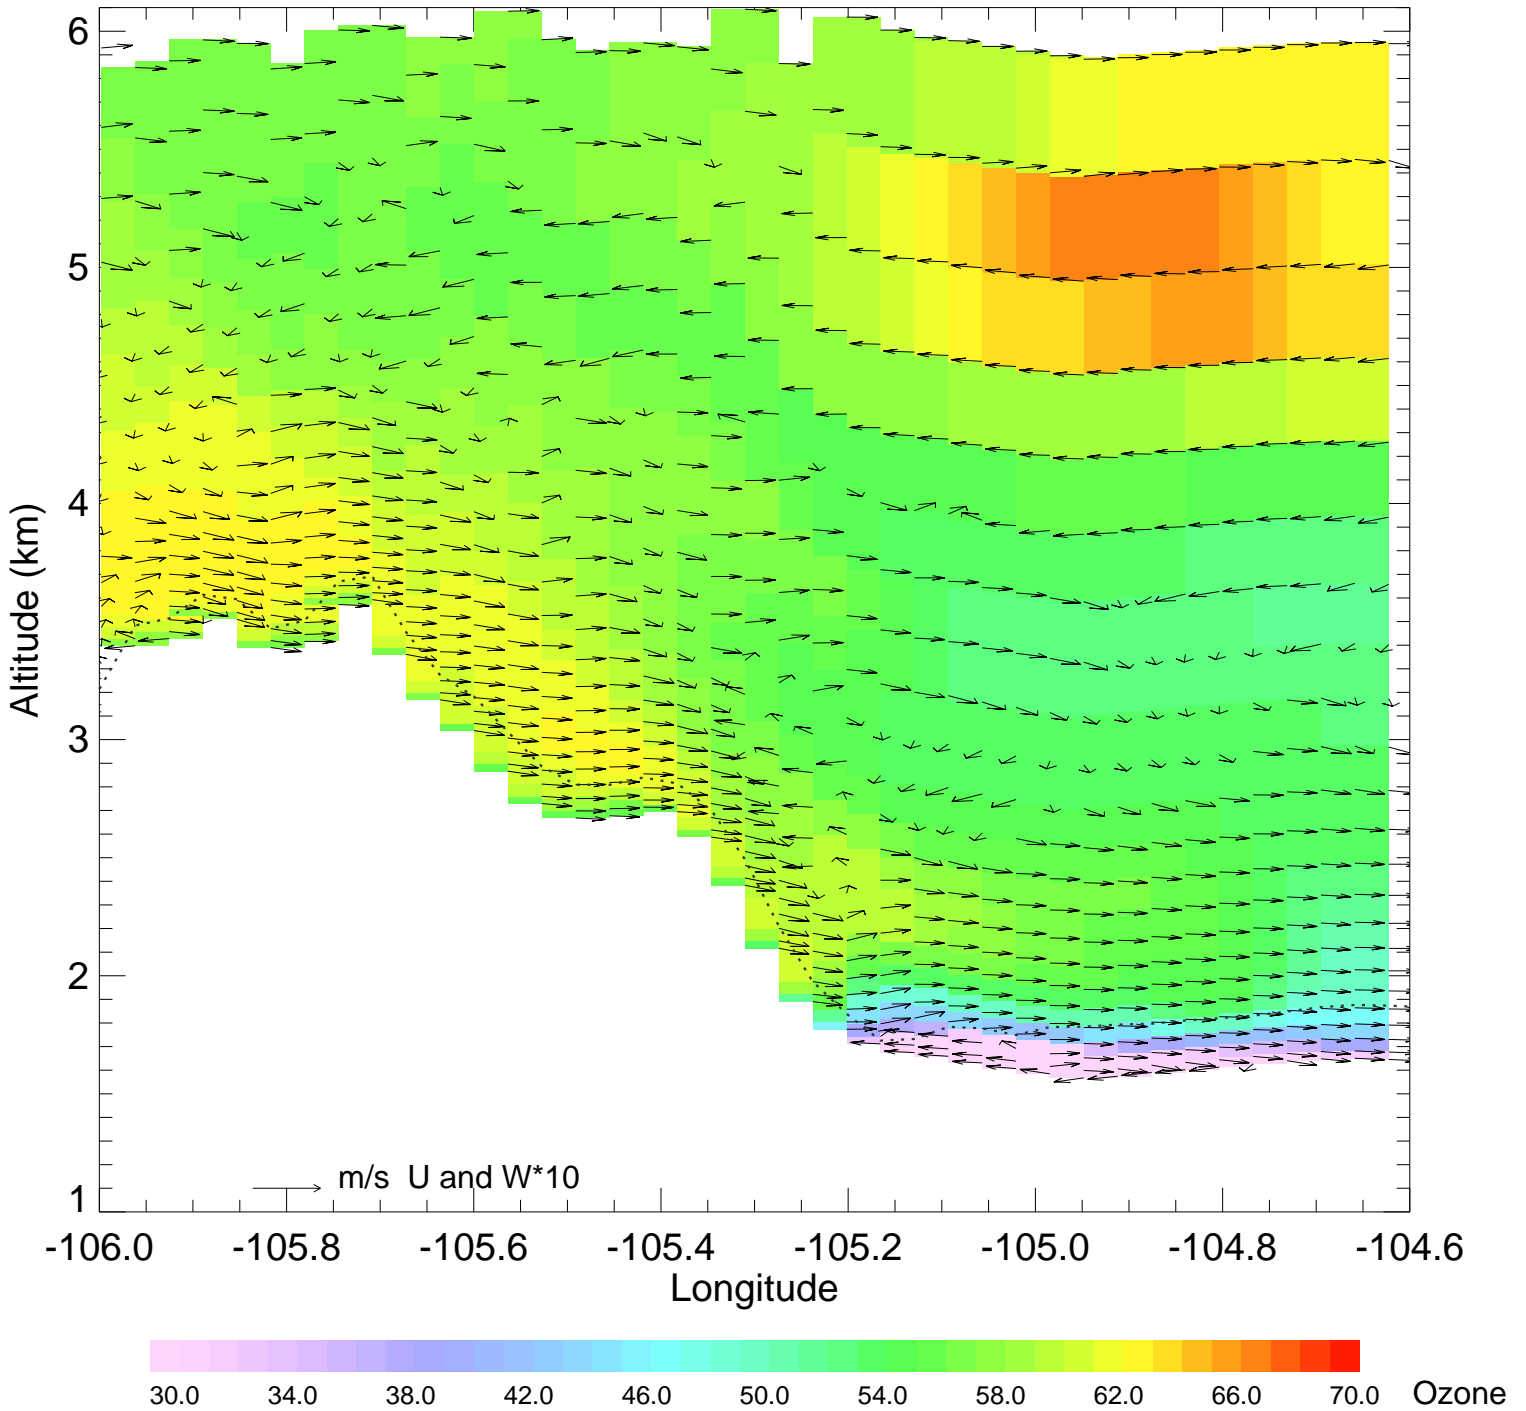

Ozone @ 39.74N 2014-08-13_08:00:00