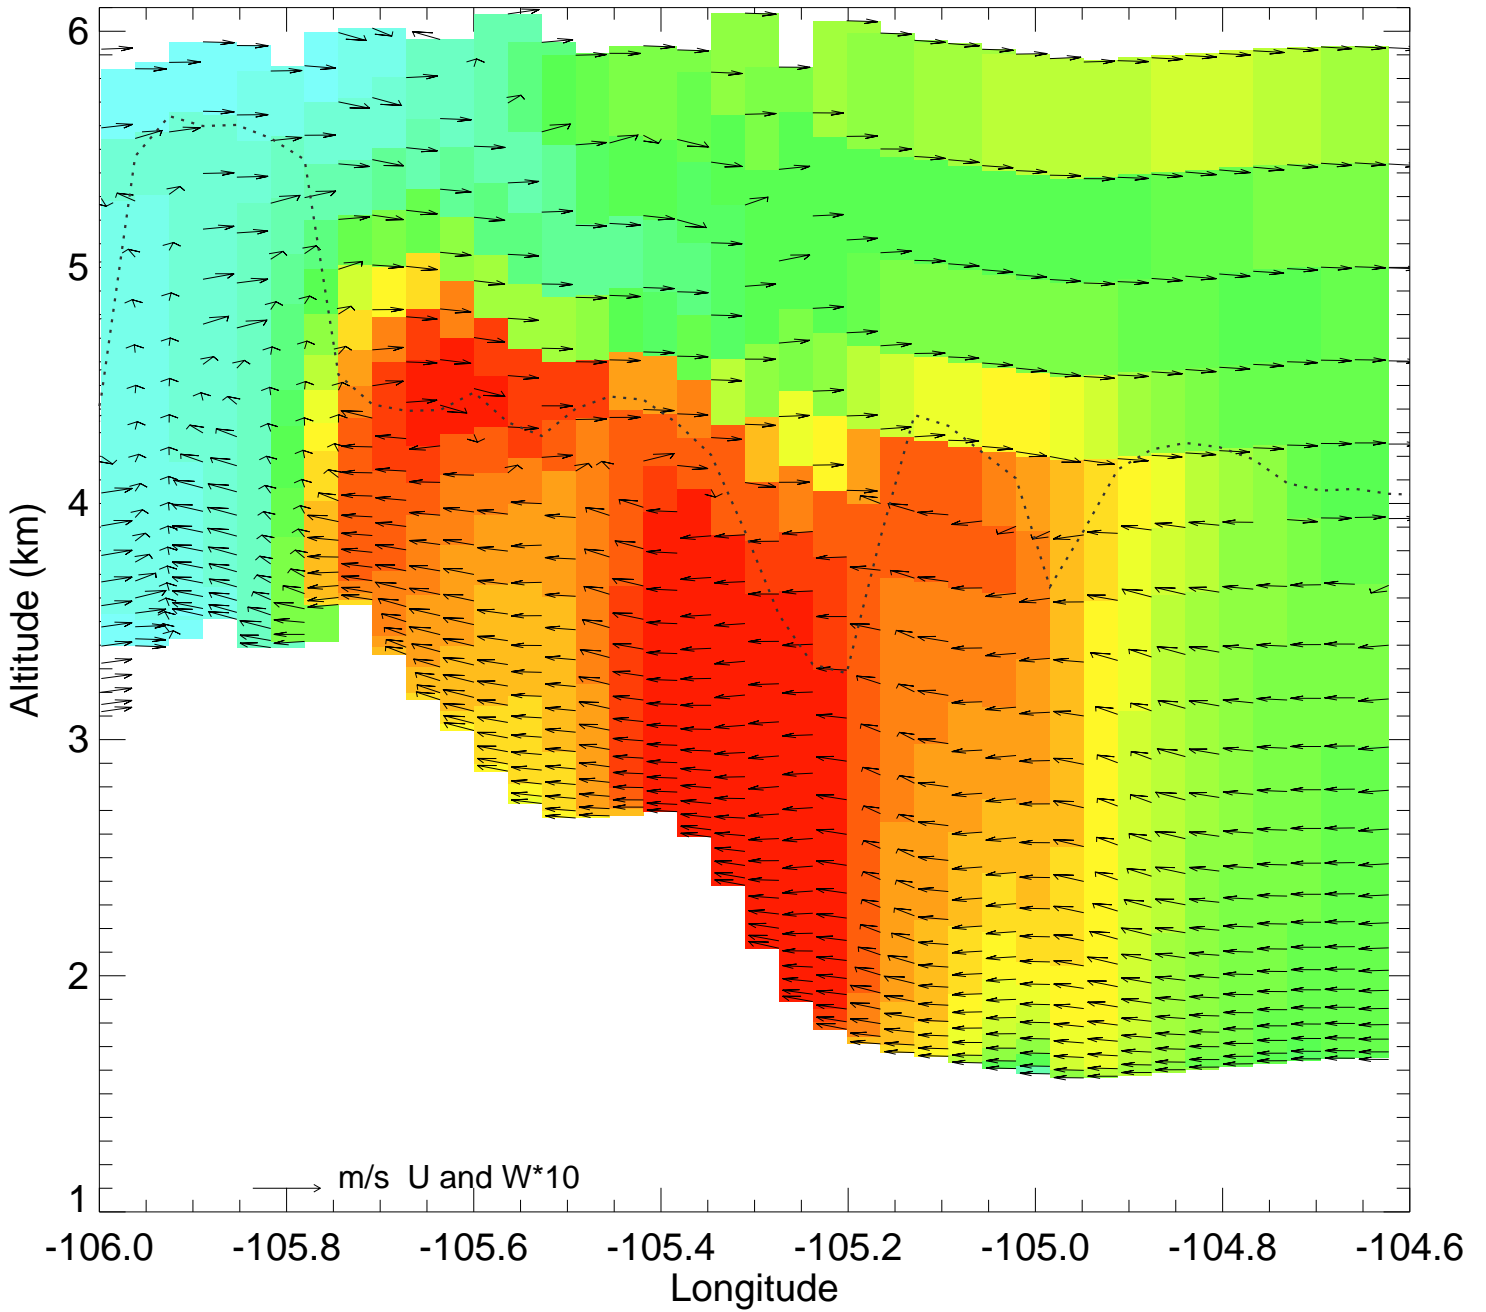

Ozone @ 39.74N 2014-08-12_00:00:00