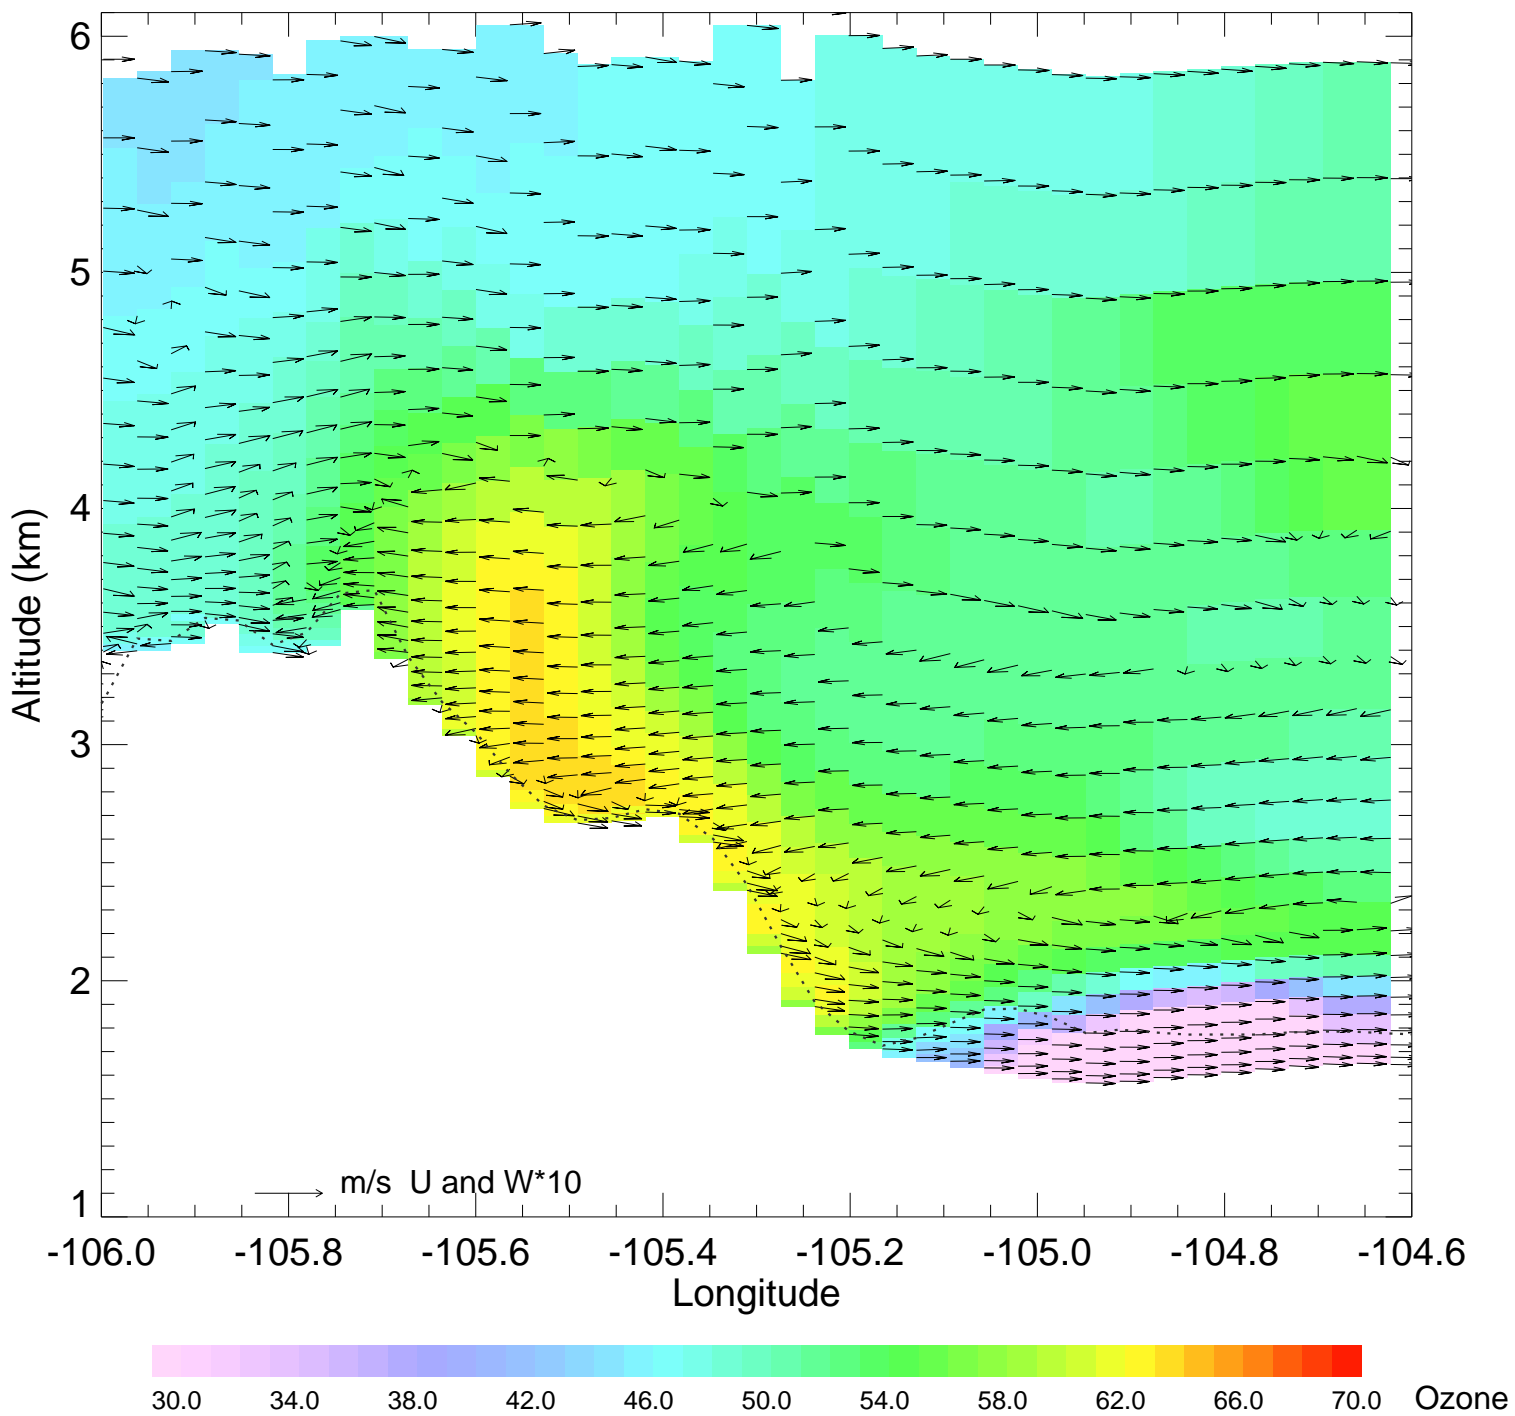

Ozone @ 39.74N 2014-08-11_08:00:00