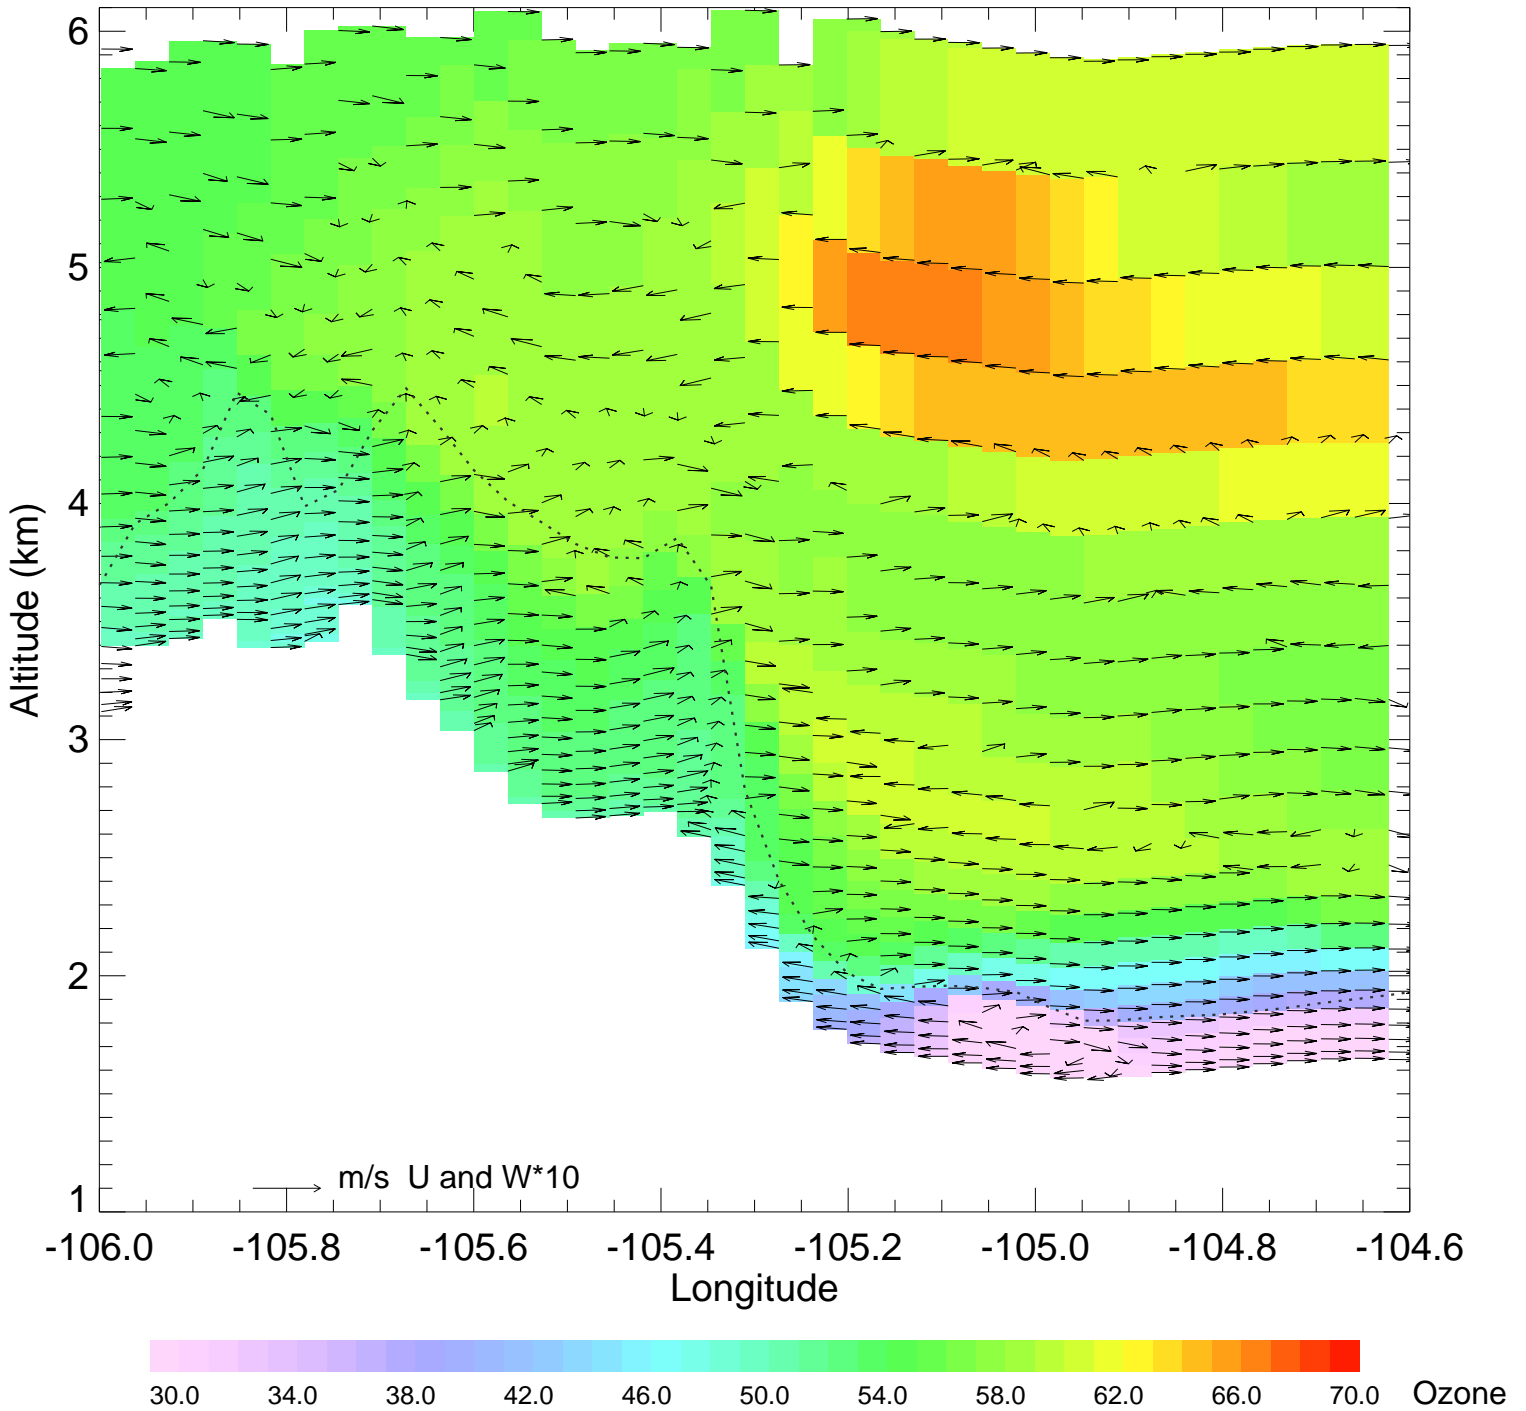

Ozone @ 39.74N 2014-08-13_15:00:00