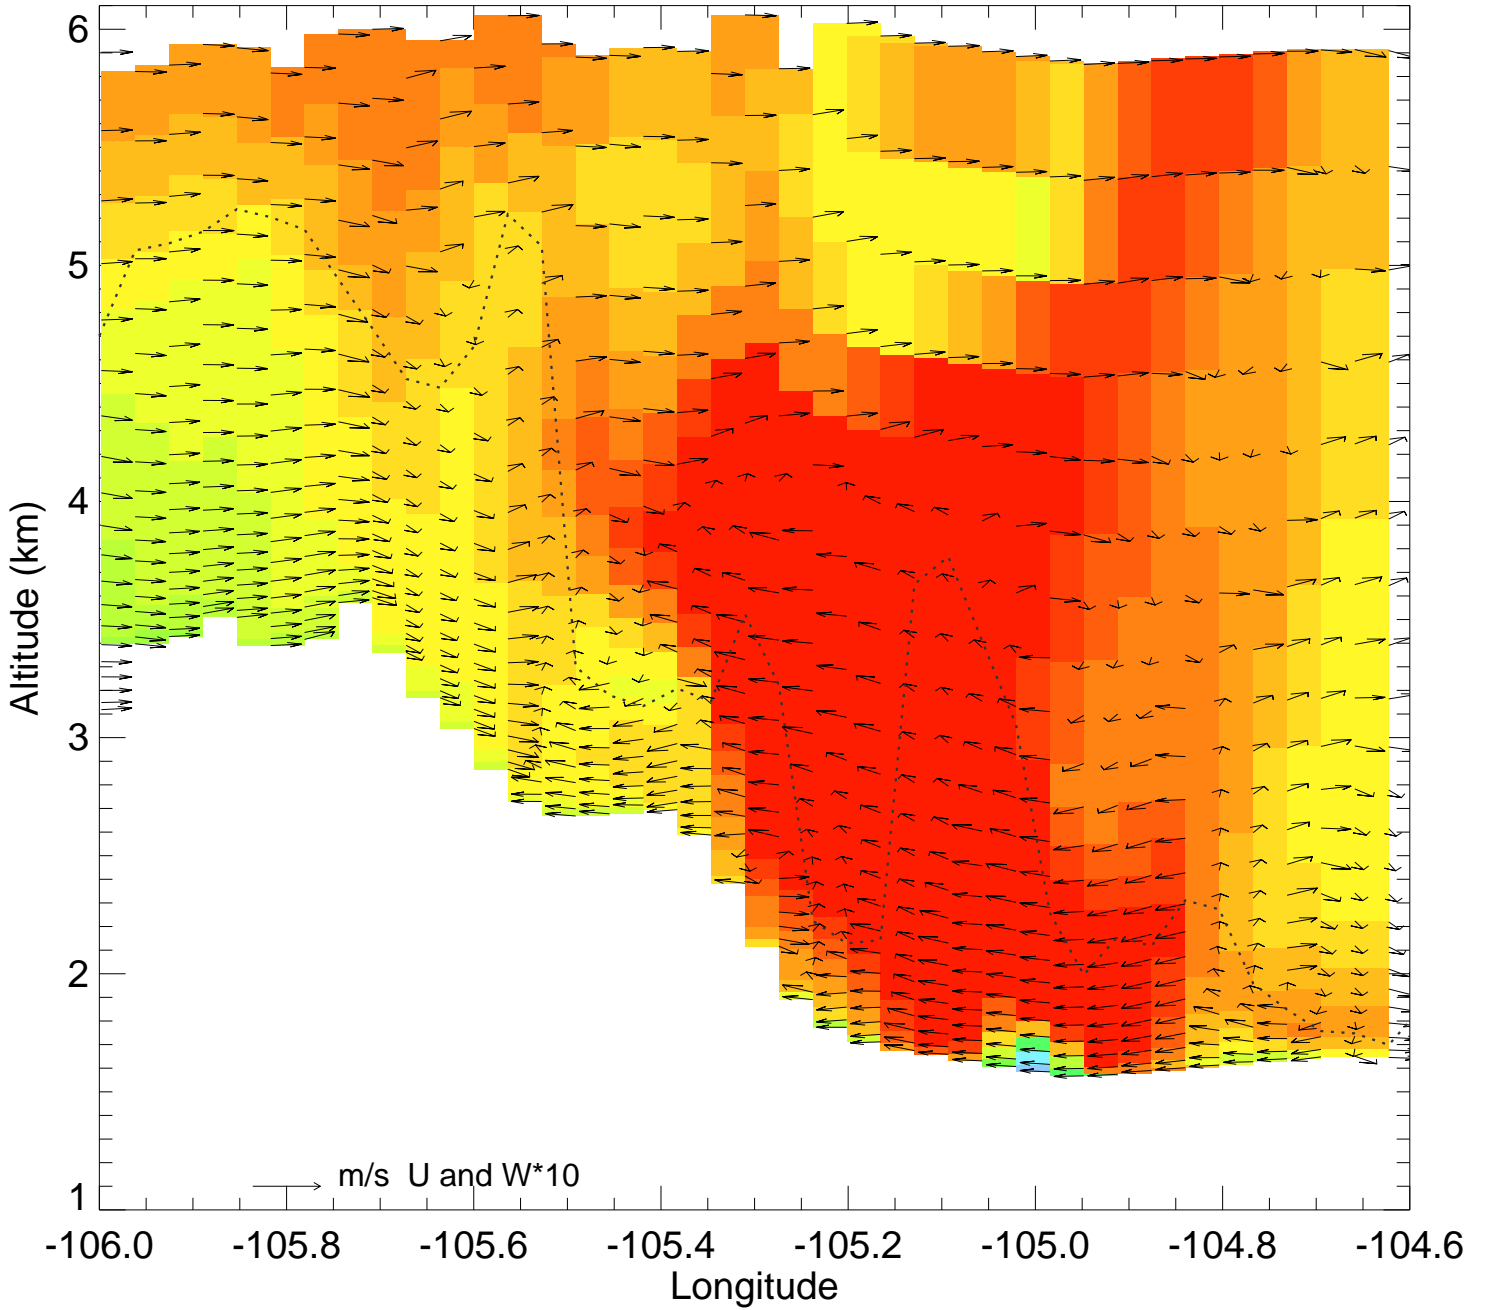

Topography and E_C2H6

Ozone @ 39.74N 2014-08-10_00:00:00

Ozone @ 39.74N 2014-08-10_01:00:00

Ozone @ 39.74N 2014-08-10_02:00:00

Ozone @ 39.74N 2014-08-10_03:00:00

Ozone @ 39.74N 2014-08-10_04:00:00

Ozone @ 39.74N 2014-08-10_05:00:00