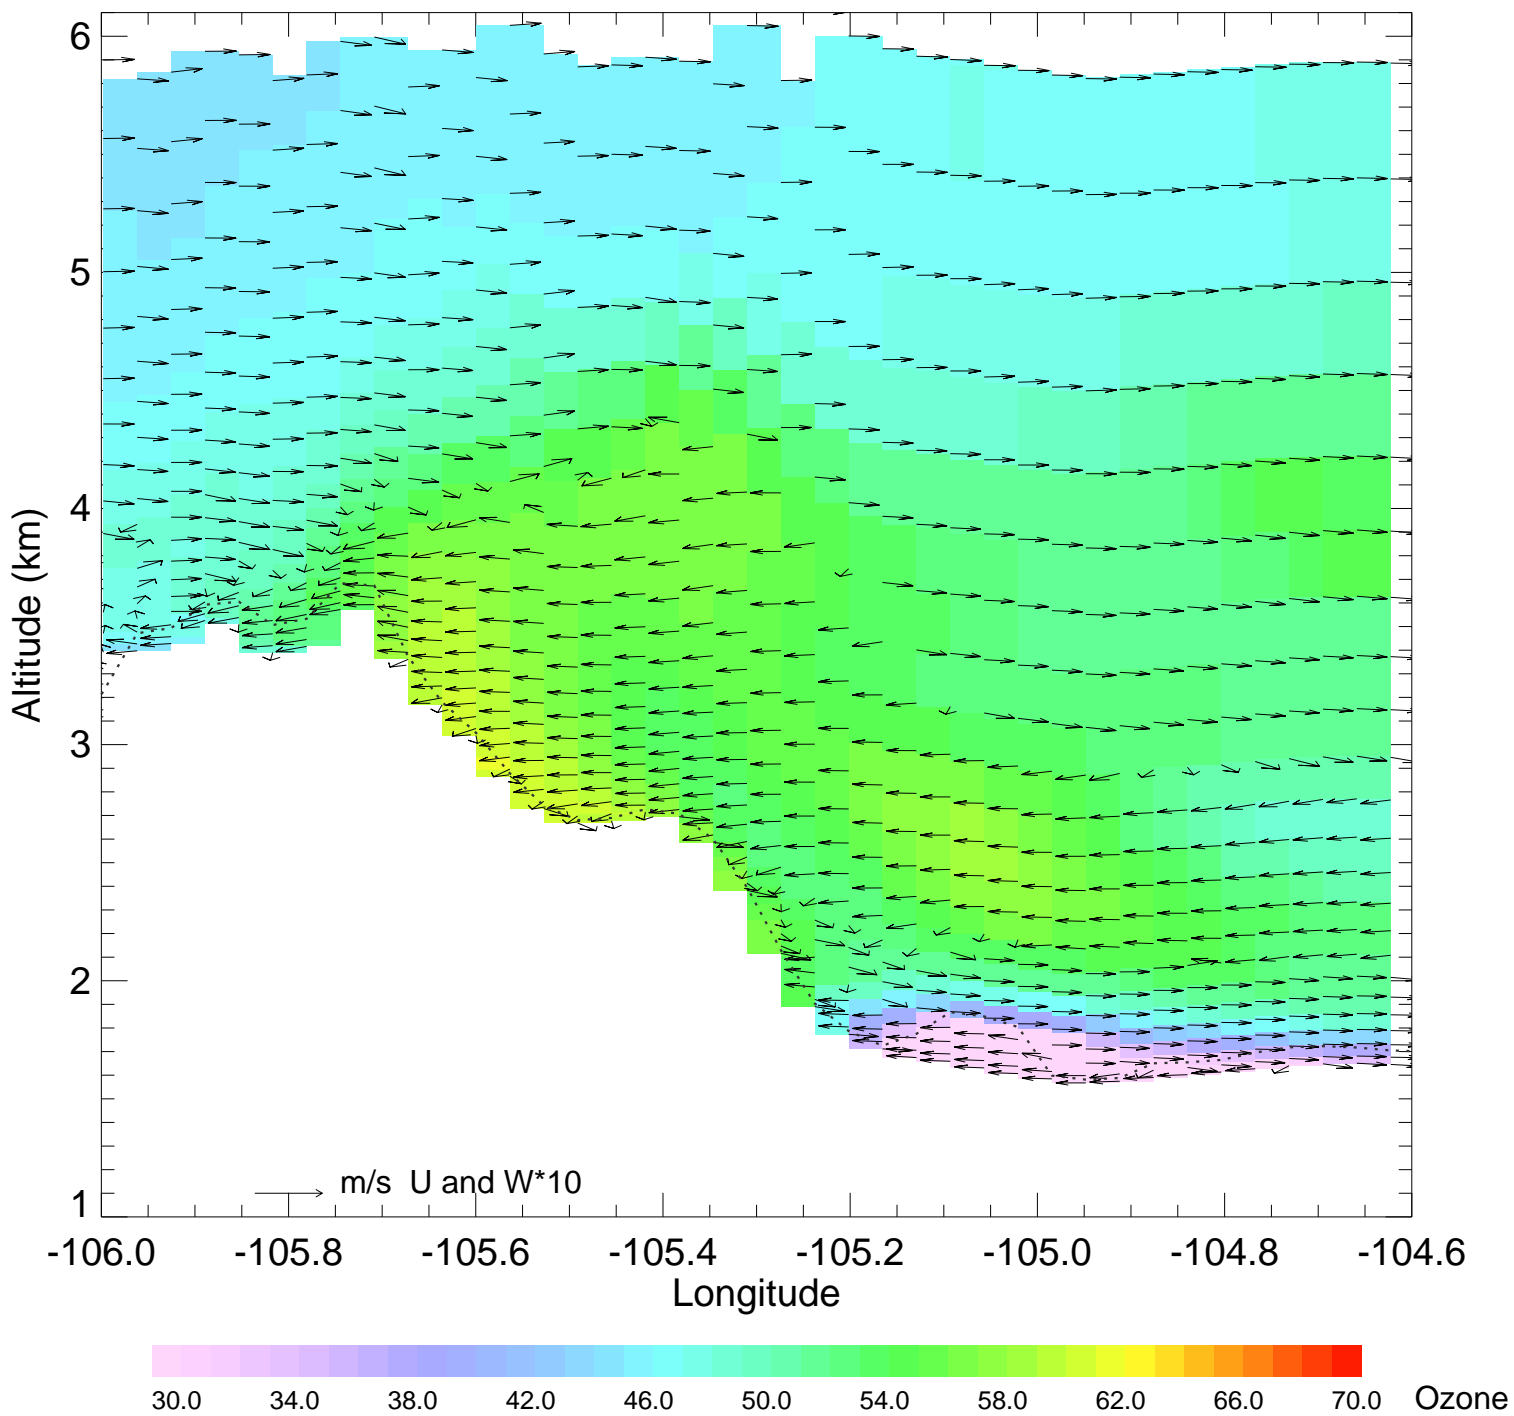

Ozone @ 39.74N 2014-08-11_06:00:00

Ozone @ 39.74N 2014-08-11_07:00:00

Ozone @ 39.74N 2014-08-11_08:00:00

Ozone @ 39.74N 2014-08-11_09:00:00

Ozone @ 39.74N 2014-08-11_10:00:00

Ozone @ 39.74N 2014-08-11_11:00:00