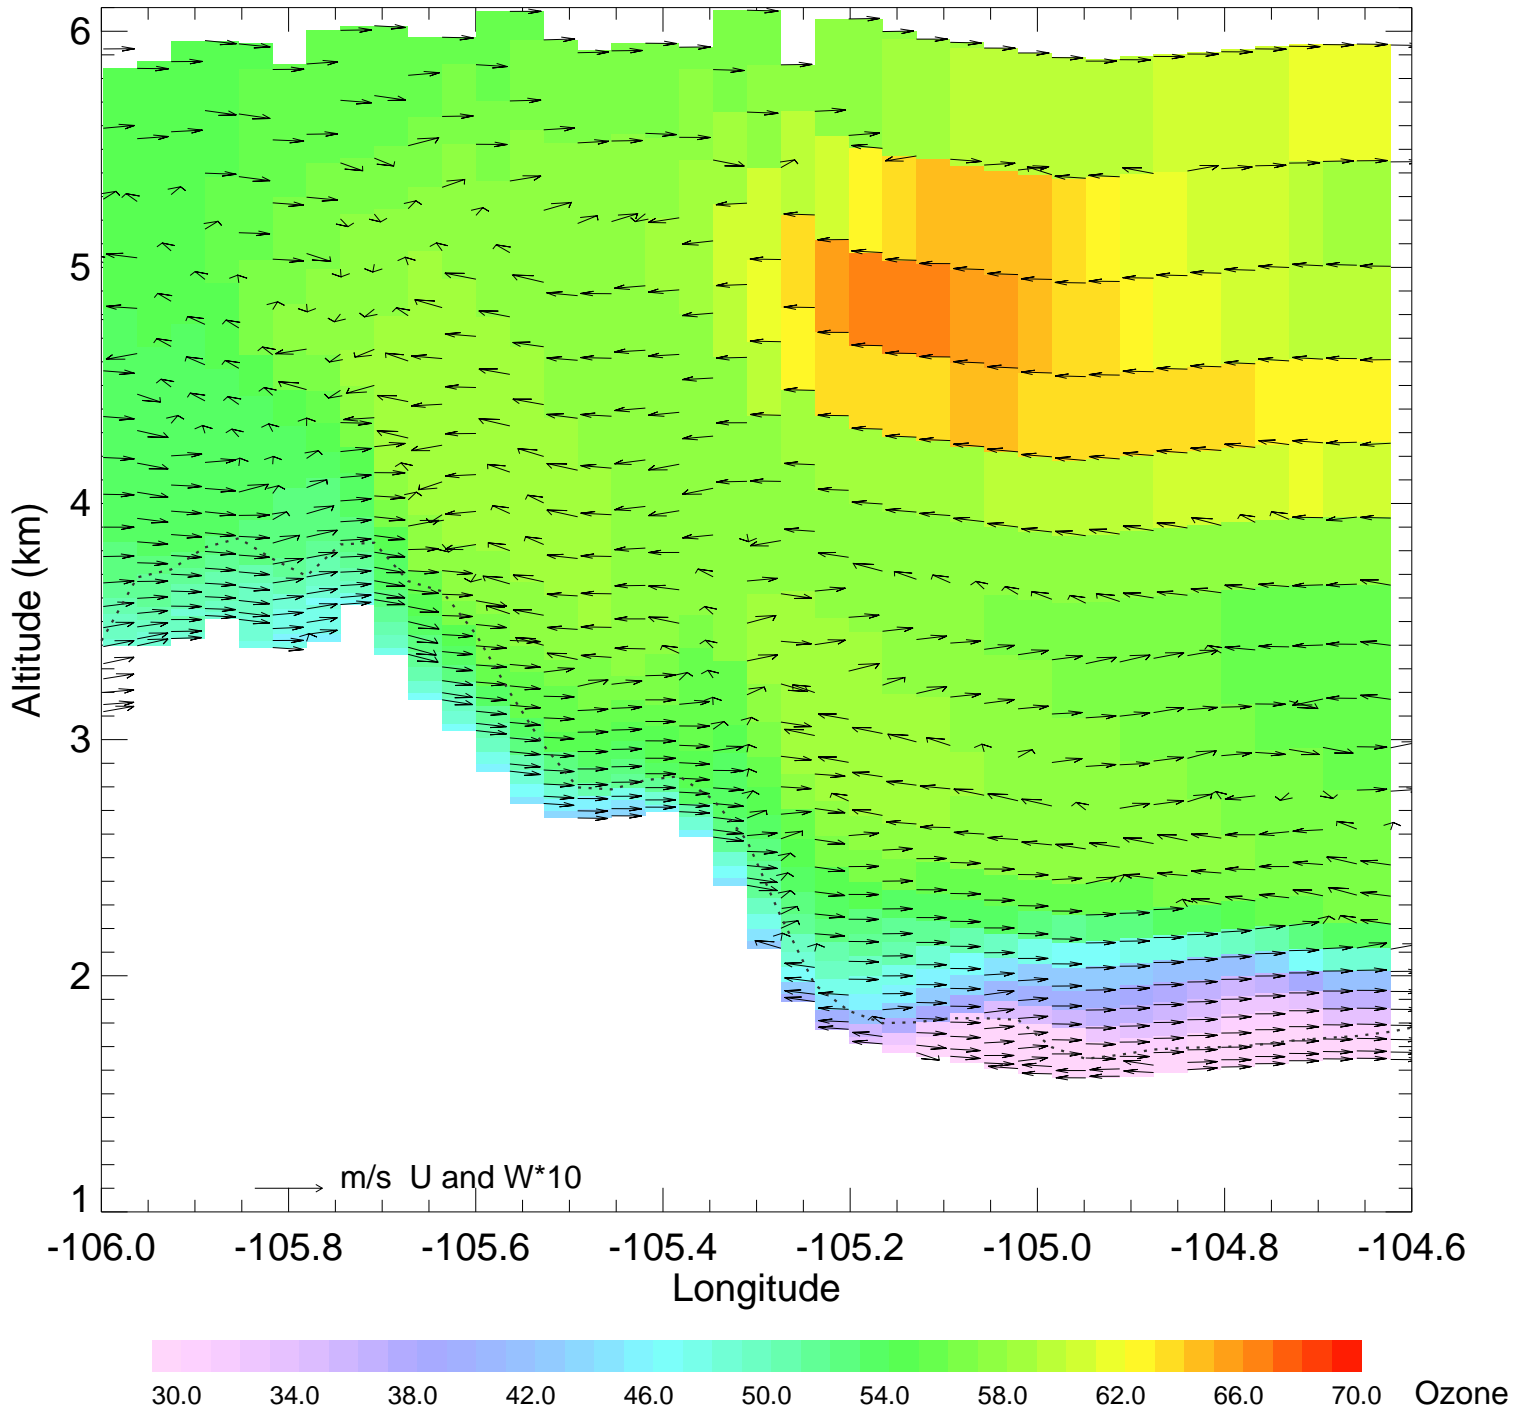

Ozone @ 39.74N 2014-08-13_14:00:00