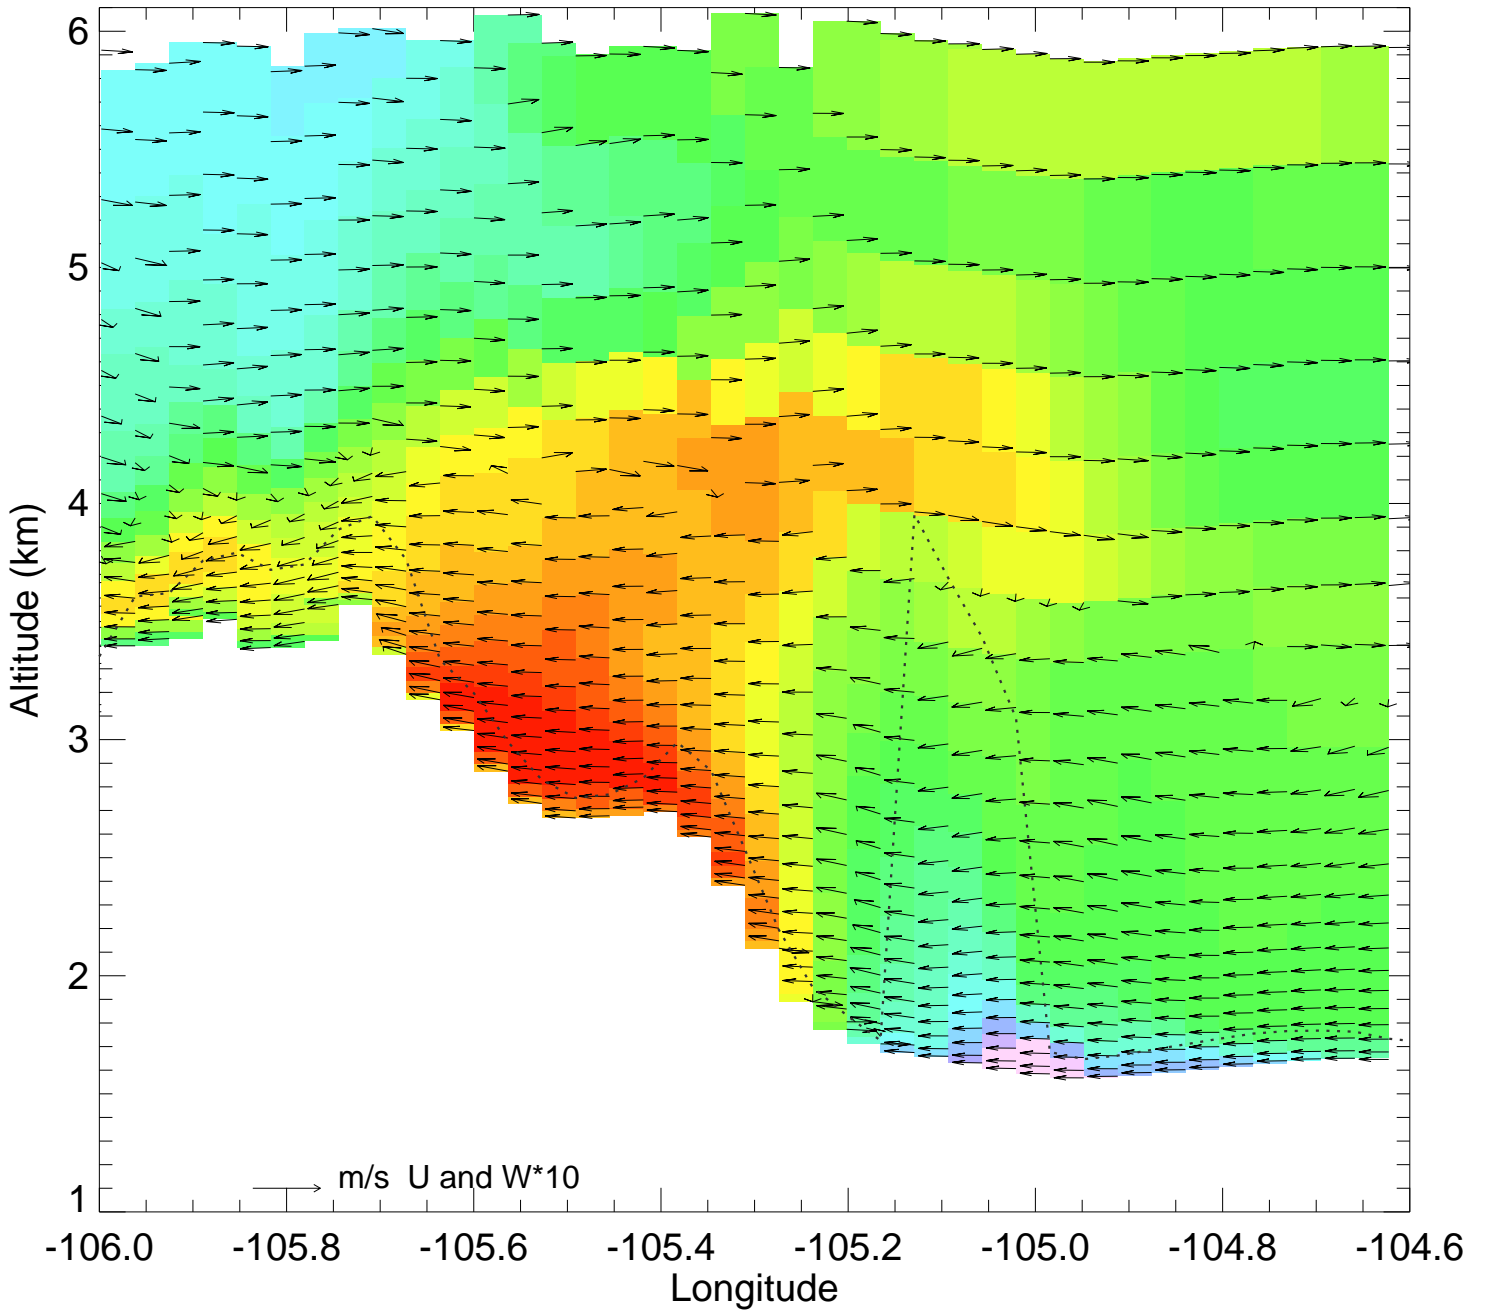

Ozone @ 39.74N 2014-08-12_02:00:00