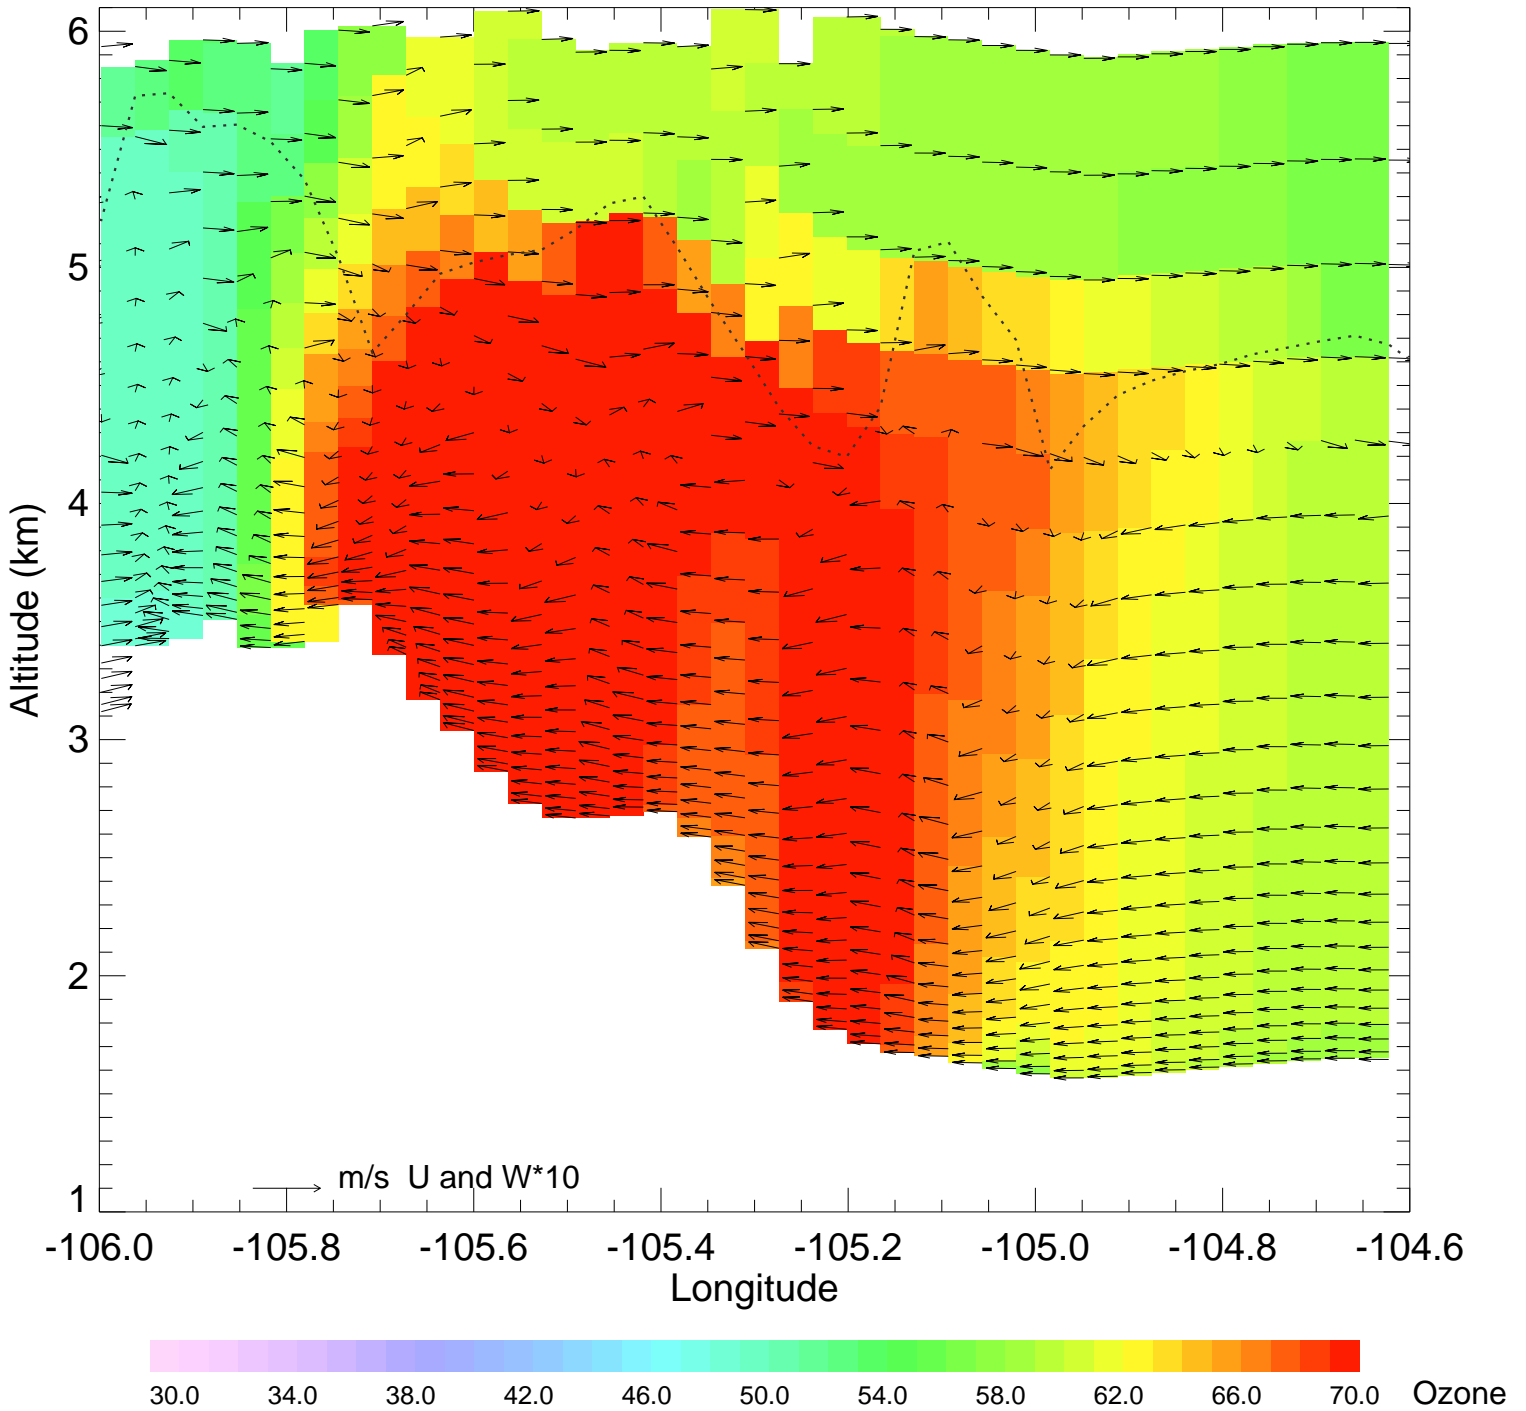

Ozone @ 39.74N 2014-08-12_18:00:00

Ozone @ 39.74N 2014-08-12_19:00:00

Ozone @ 39.74N 2014-08-12_20:00:00

Ozone @ 39.74N 2014-08-12_21:00:00

Ozone @ 39.74N 2014-08-12_22:00:00

Ozone @ 39.74N 2014-08-12_23:00:00