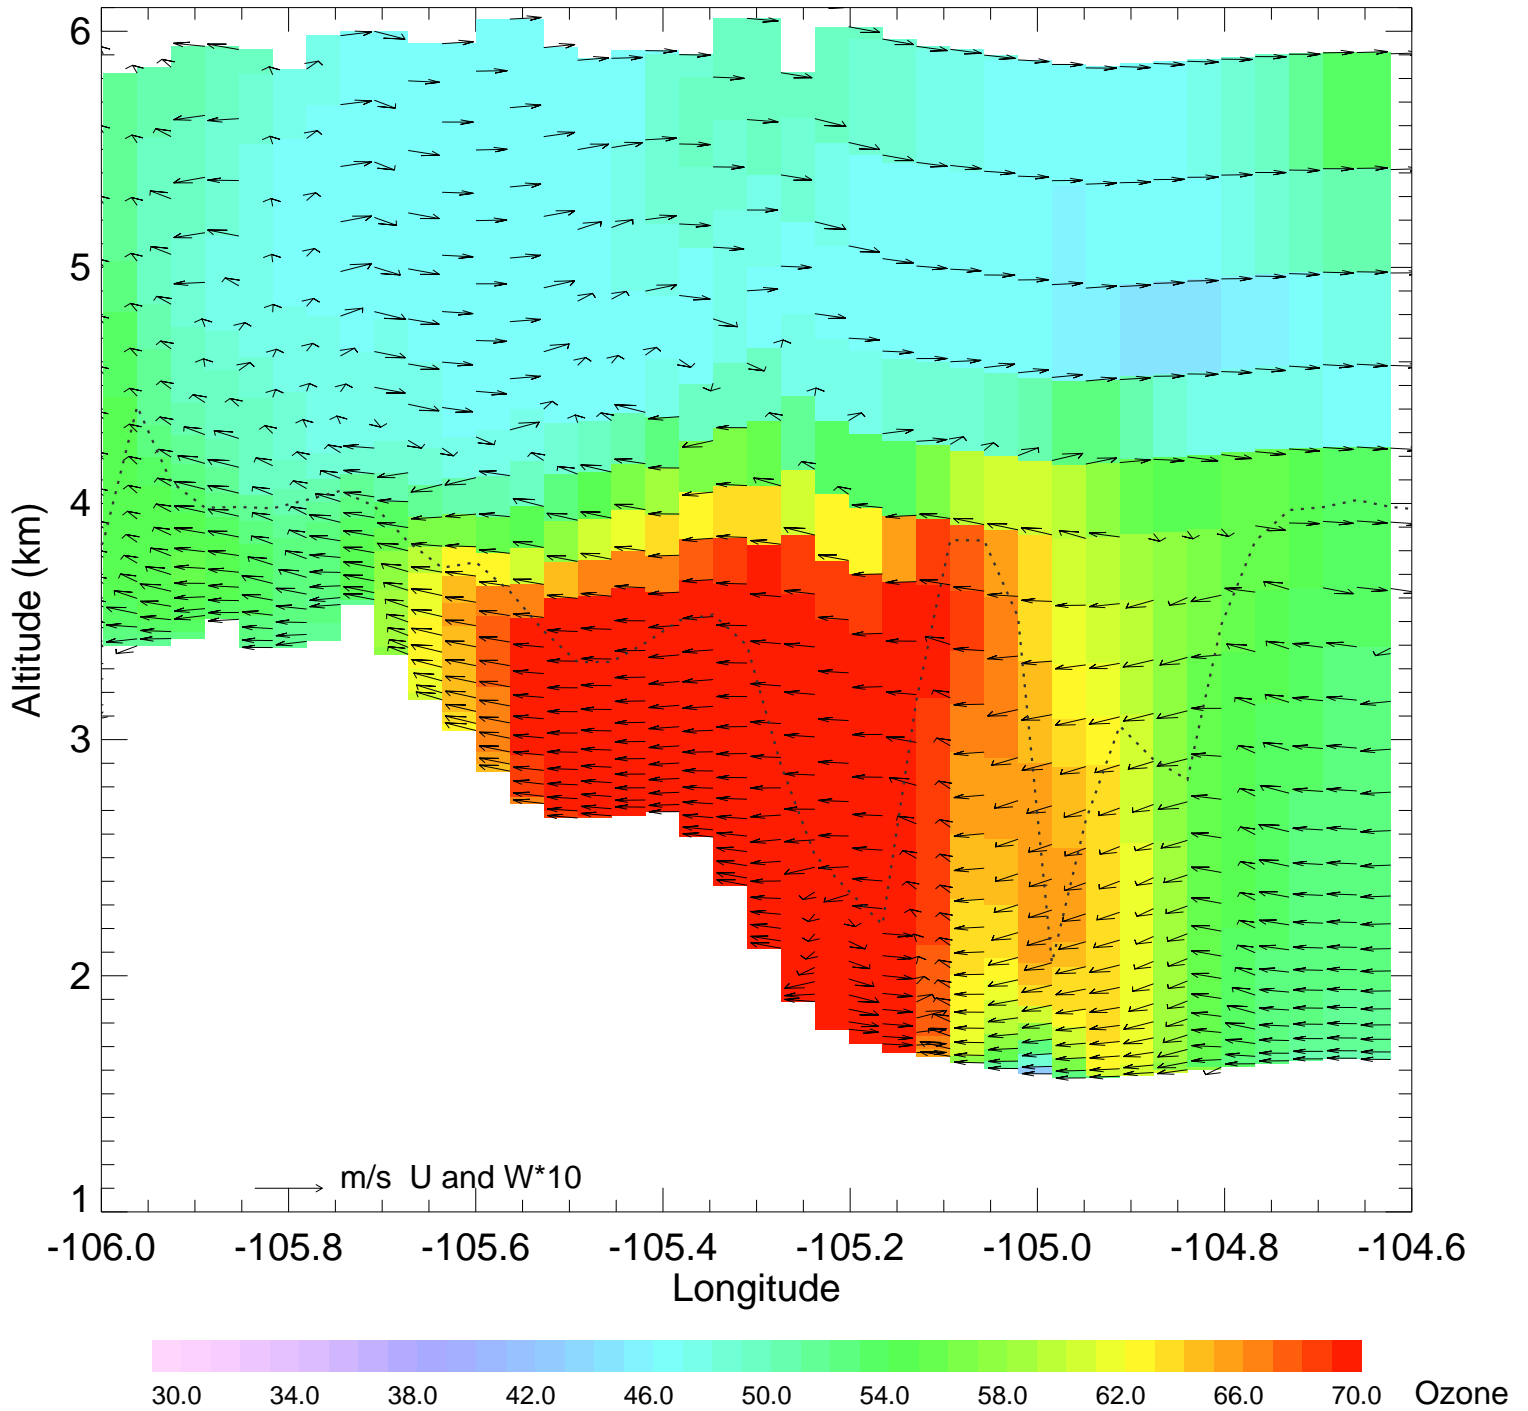

Ozone @ 39.74N 2014-08-11_00:00:00