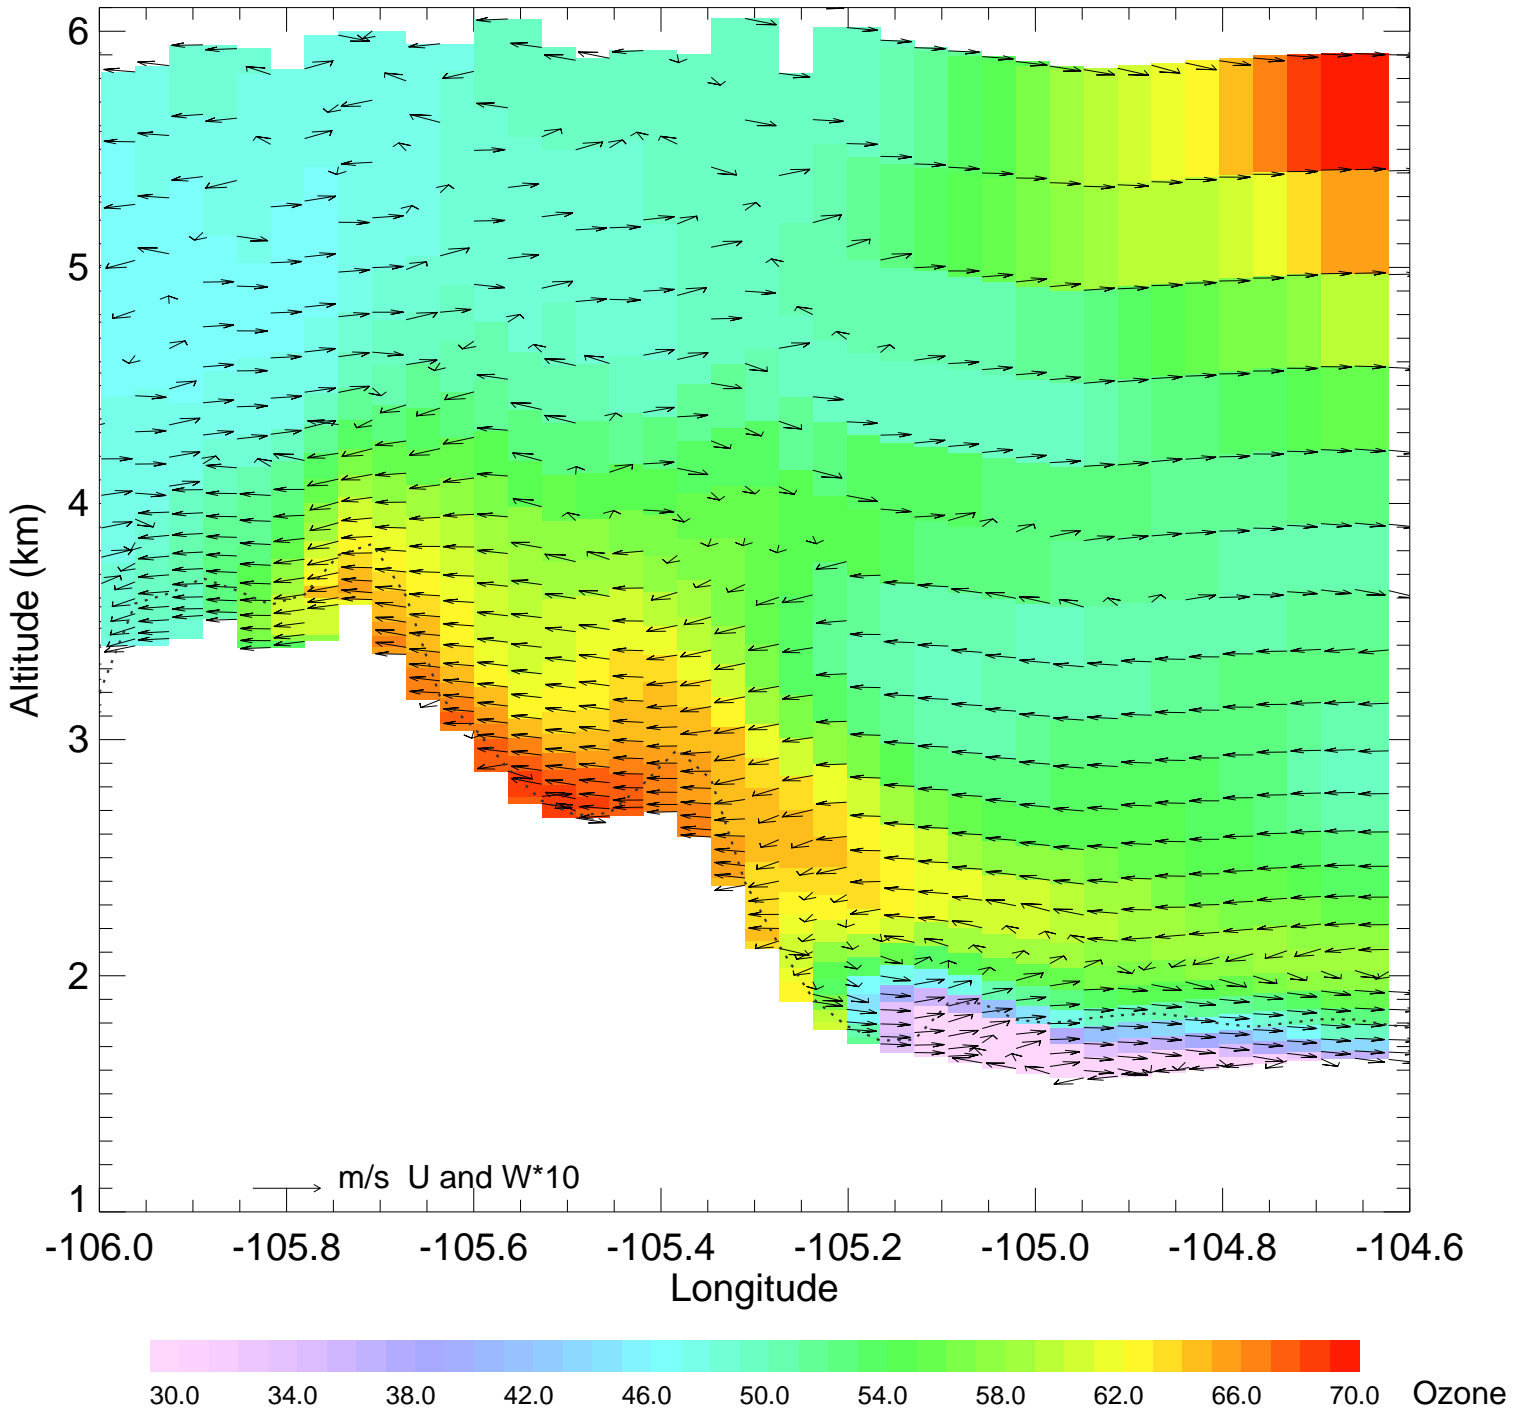

Ozone @ 39.74N 2014-08-11_00:00:00

Ozone @ 39.74N 2014-08-11_01:00:00

Ozone @ 39.74N 2014-08-11_02:00:00

Ozone @ 39.74N 2014-08-11_03:00:00

Ozone @ 39.74N 2014-08-11_04:00:00

Ozone @ 39.74N 2014-08-11_05:00:00