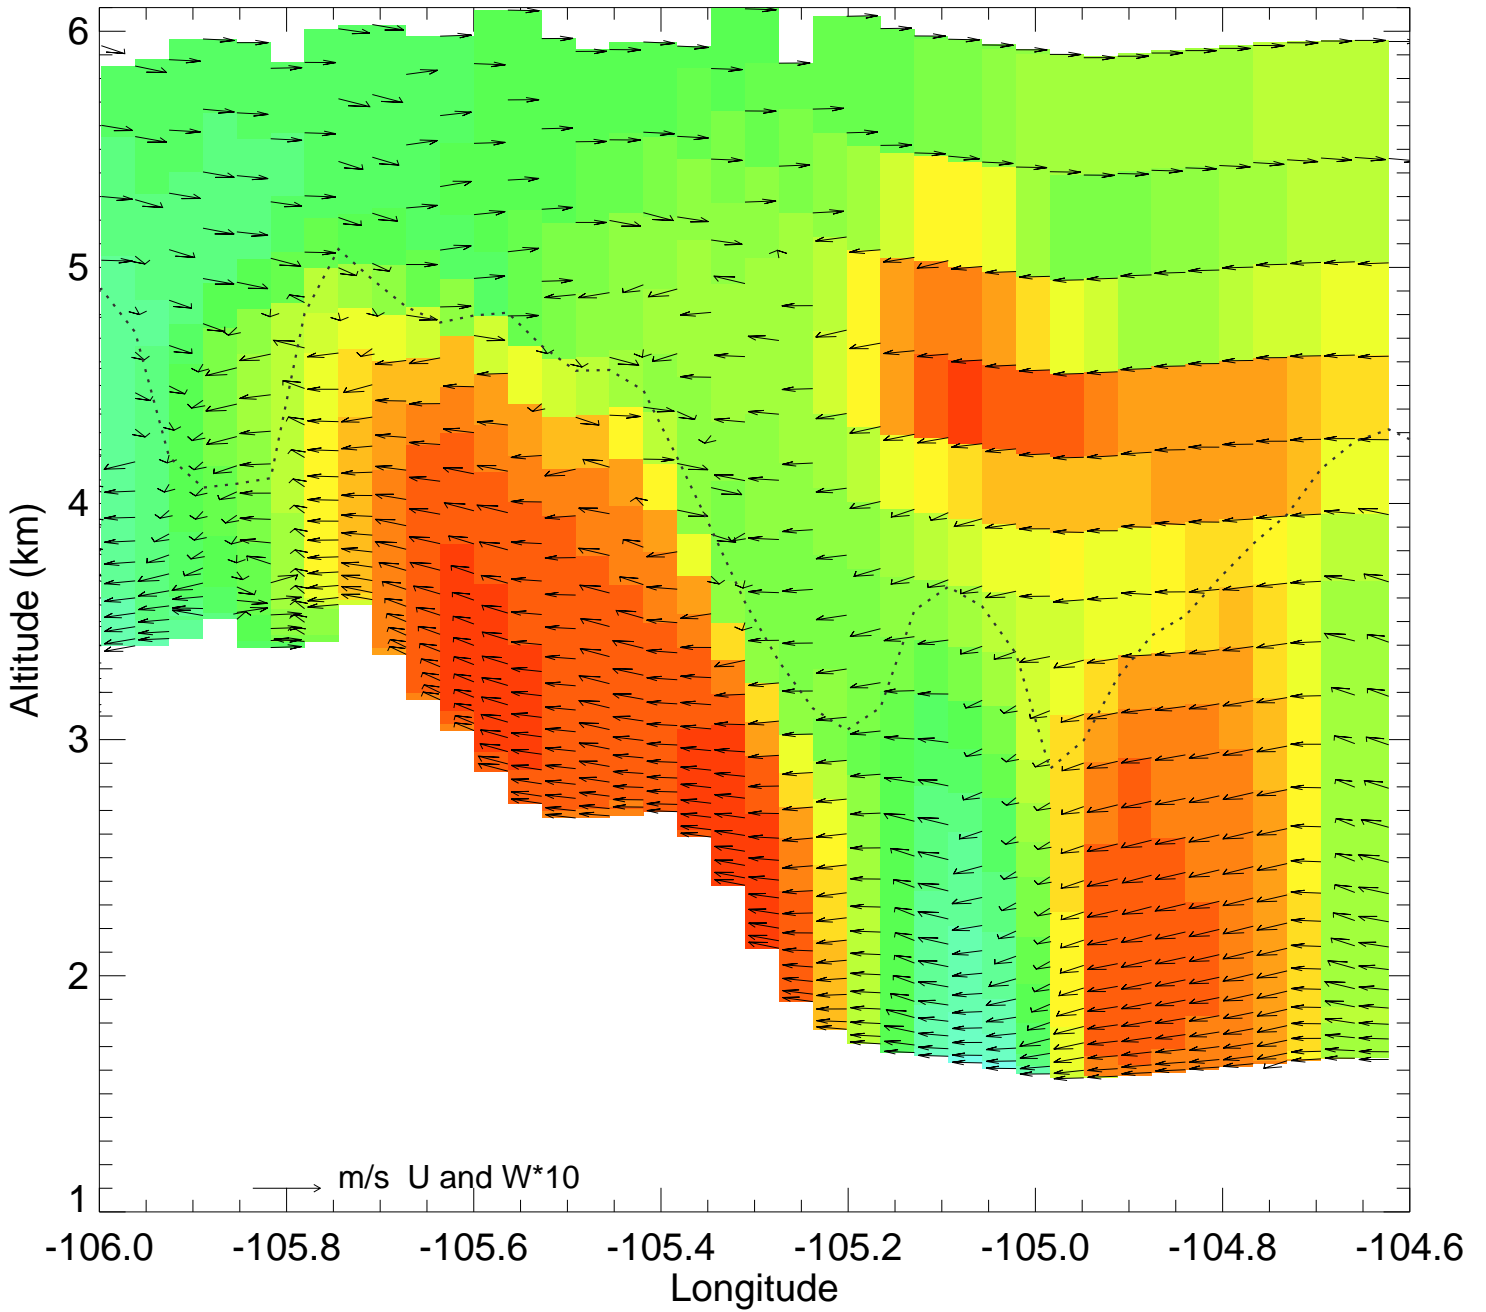

Ozone @ 39.74N 2014-08-13_13:00:00

Ozone @ 39.74N 2014-08-13_14:00:00

Ozone @ 39.74N 2014-08-13_15:00:00

Ozone @ 39.74N 2014-08-13_16:00:00

Ozone @ 39.74N 2014-08-13_17:00:00

Ozone @ 39.74N 2014-08-13_18:00:00

Ozone @ 39.74N 2014-08-13_19:00:00

Ozone @ 39.74N 2014-08-13_20:00:00

Ozone @ 39.74N 2014-08-13_21:00:00

Ozone @ 39.74N 2014-08-13_22:00:00

Ozone @ 39.74N 2014-08-13_23:00:00

Ozone @ 39.74N 2014-08-14_00:00:00