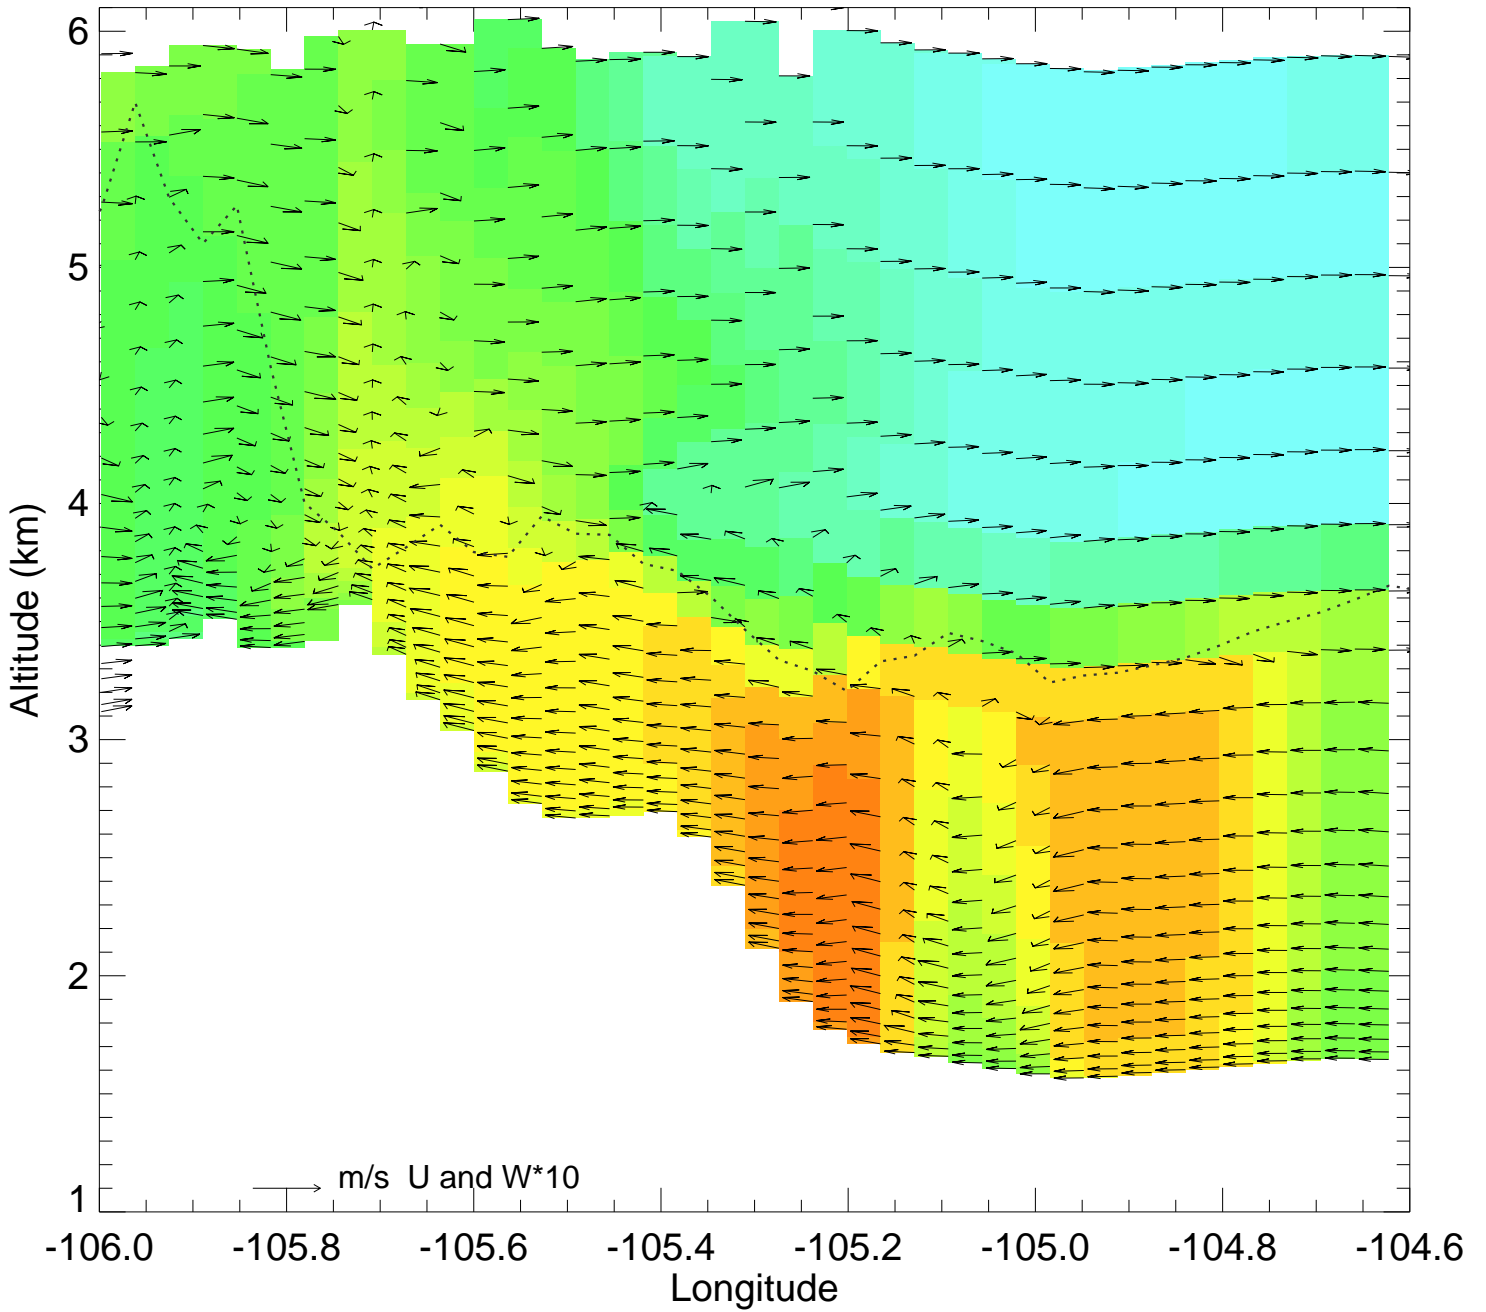

Ozone @ 39.74N 2014-08-10_19:00:00