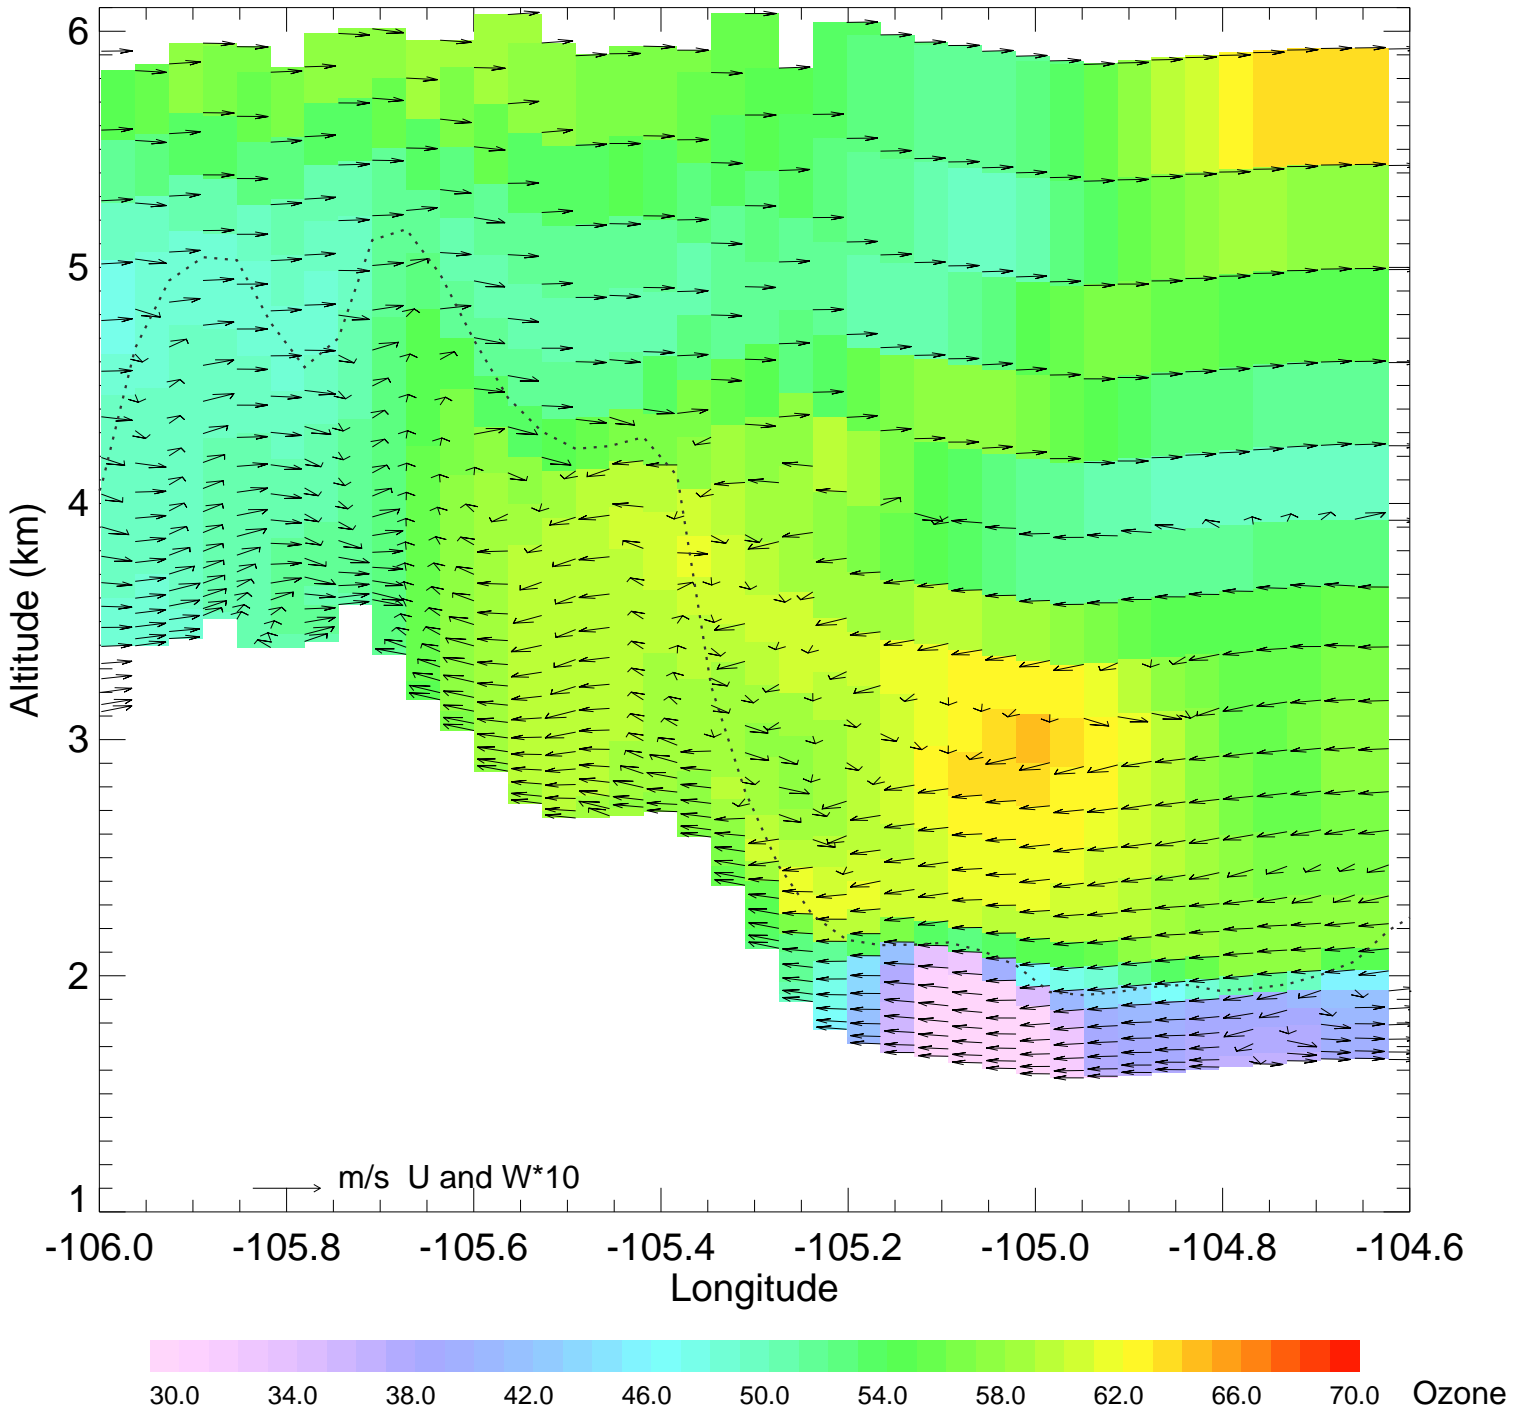

Ozone @ 39.74N 2014-08-12_12:00:00

Ozone @ 39.74N 2014-08-12_13:00:00

Ozone @ 39.74N 2014-08-12_14:00:00

Ozone @ 39.74N 2014-08-12_15:00:00

Ozone @ 39.74N 2014-08-12_16:00:00

Ozone @ 39.74N 2014-08-12_17:00:00