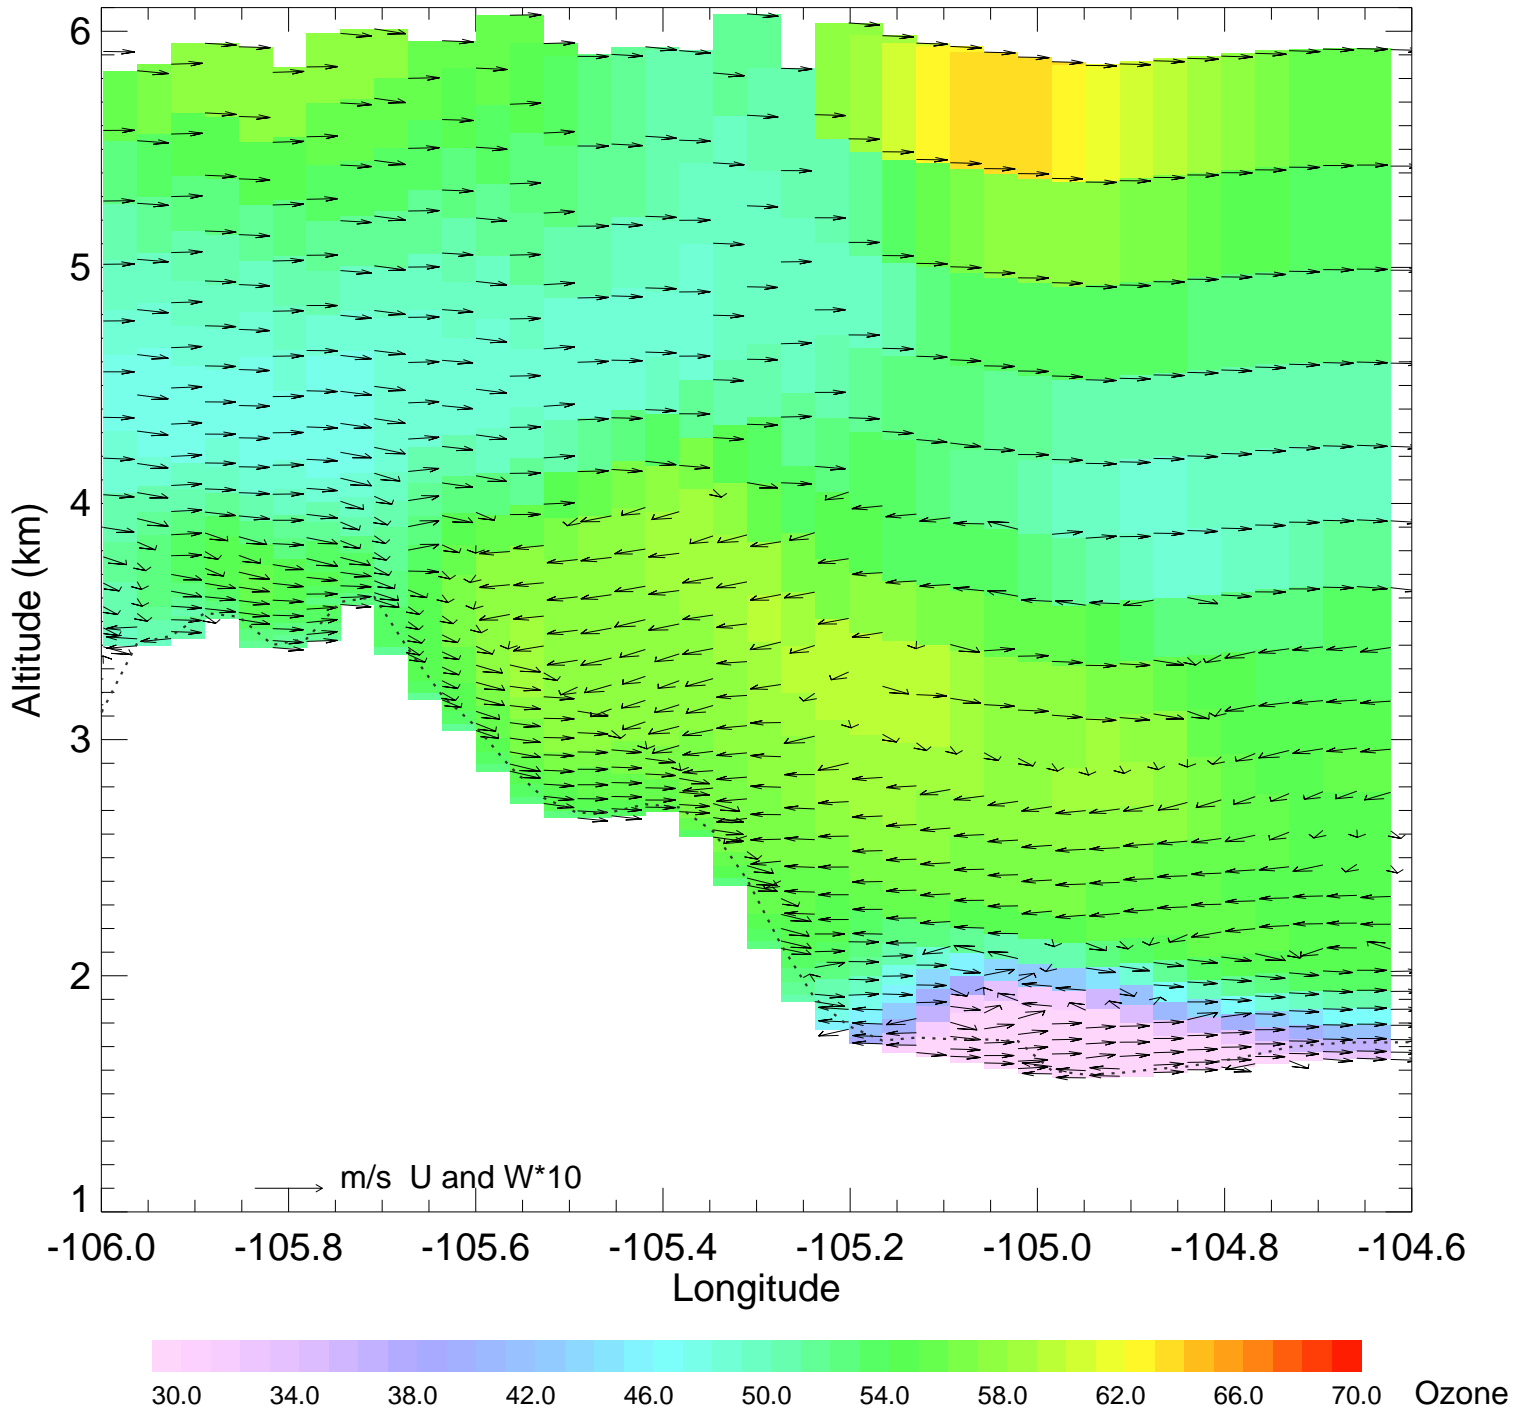

Ozone @ 39.74N 2014-08-12_13:00:00