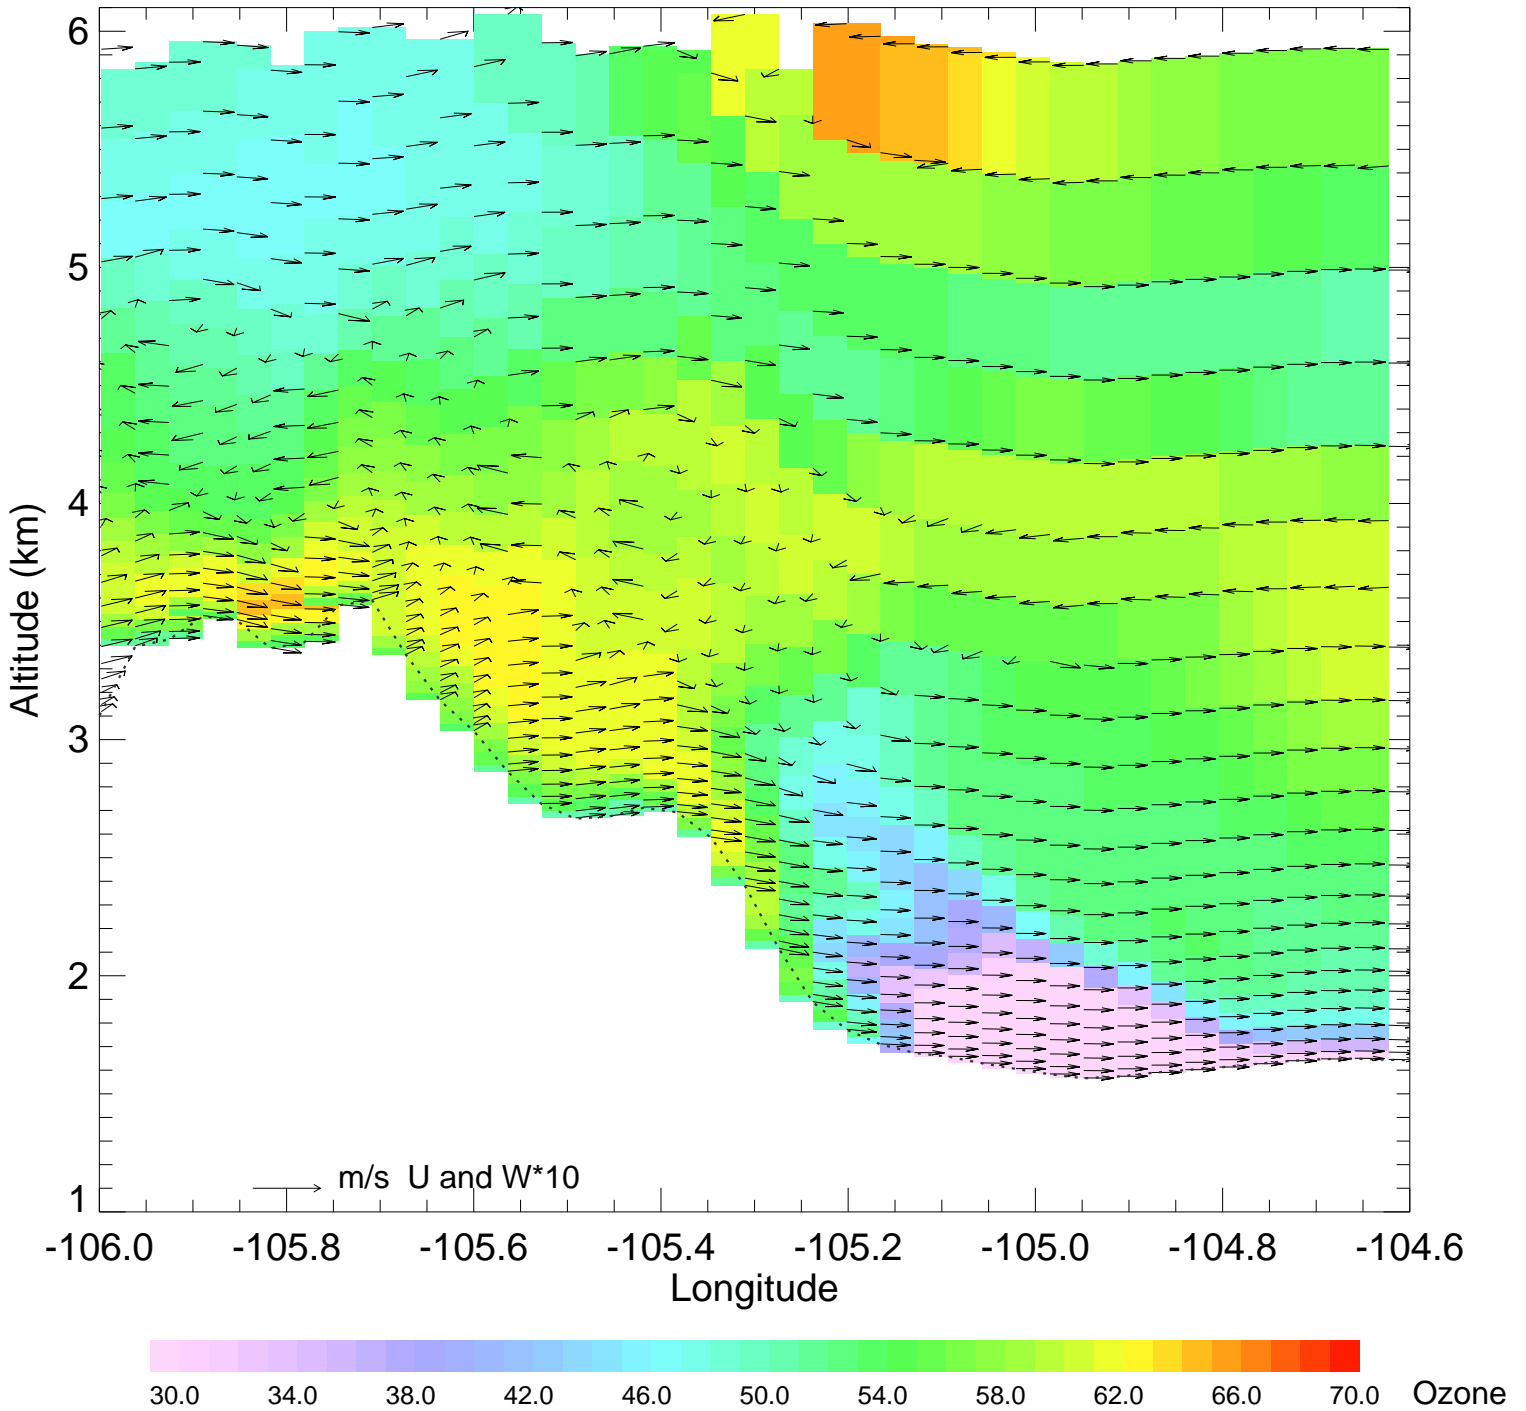

Ozone @ 39.74N 2014-08-12_06:00:00