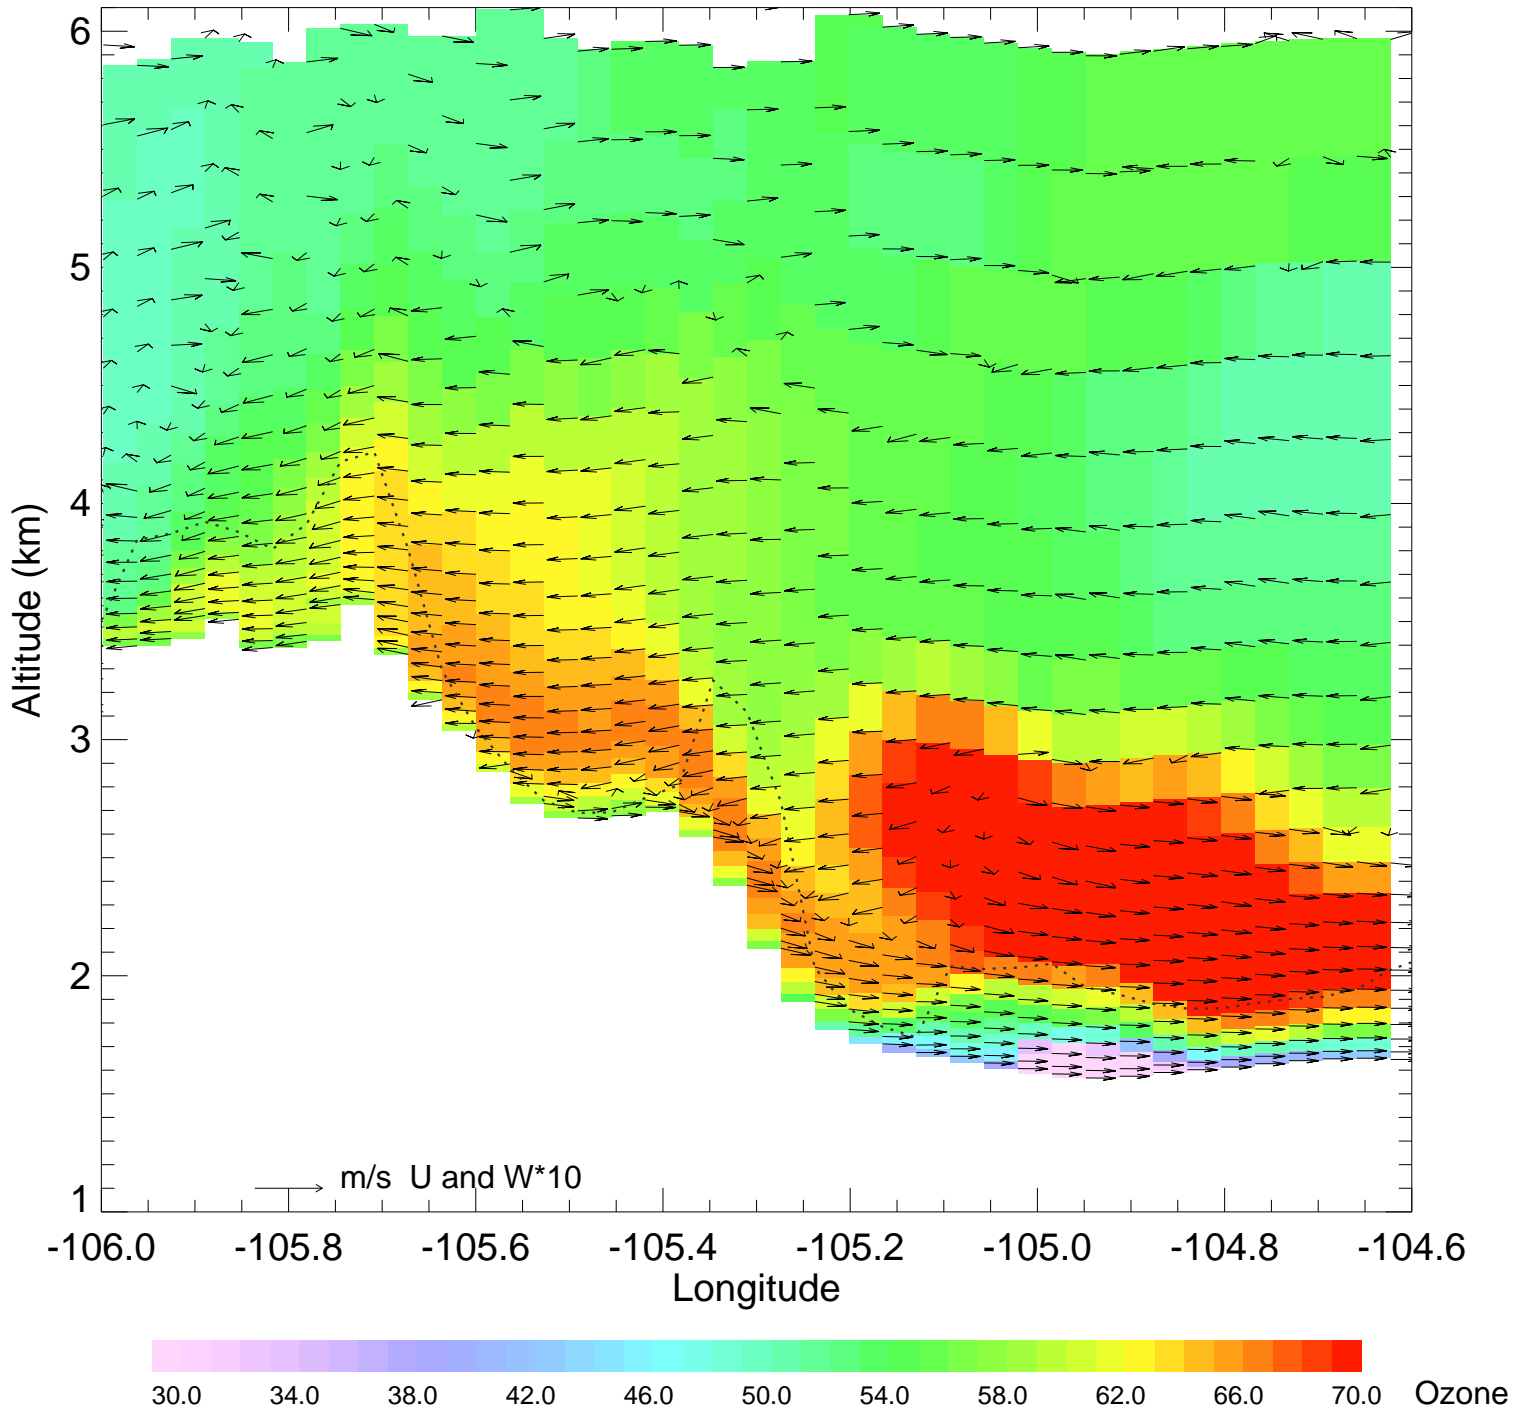

Ozone @ 39.74N 2014-08-13_19:00:00

Ozone @ 39.74N 2014-08-13_20:00:00

Ozone @ 39.74N 2014-08-13_21:00:00

Ozone @ 39.74N 2014-08-13_22:00:00

Ozone @ 39.74N 2014-08-13_23:00:00

Ozone @ 39.74N 2014-08-14_00:00:00

Ozone @ 39.74N 2014-08-14_01:00:00

Ozone @ 39.74N 2014-08-14_02:00:00

Ozone @ 39.74N 2014-08-14_03:00:00

Ozone @ 39.74N 2014-08-14_04:00:00

Ozone @ 39.74N 2014-08-14_05:00:00

Ozone @ 39.74N 2014-08-14_06:00:00