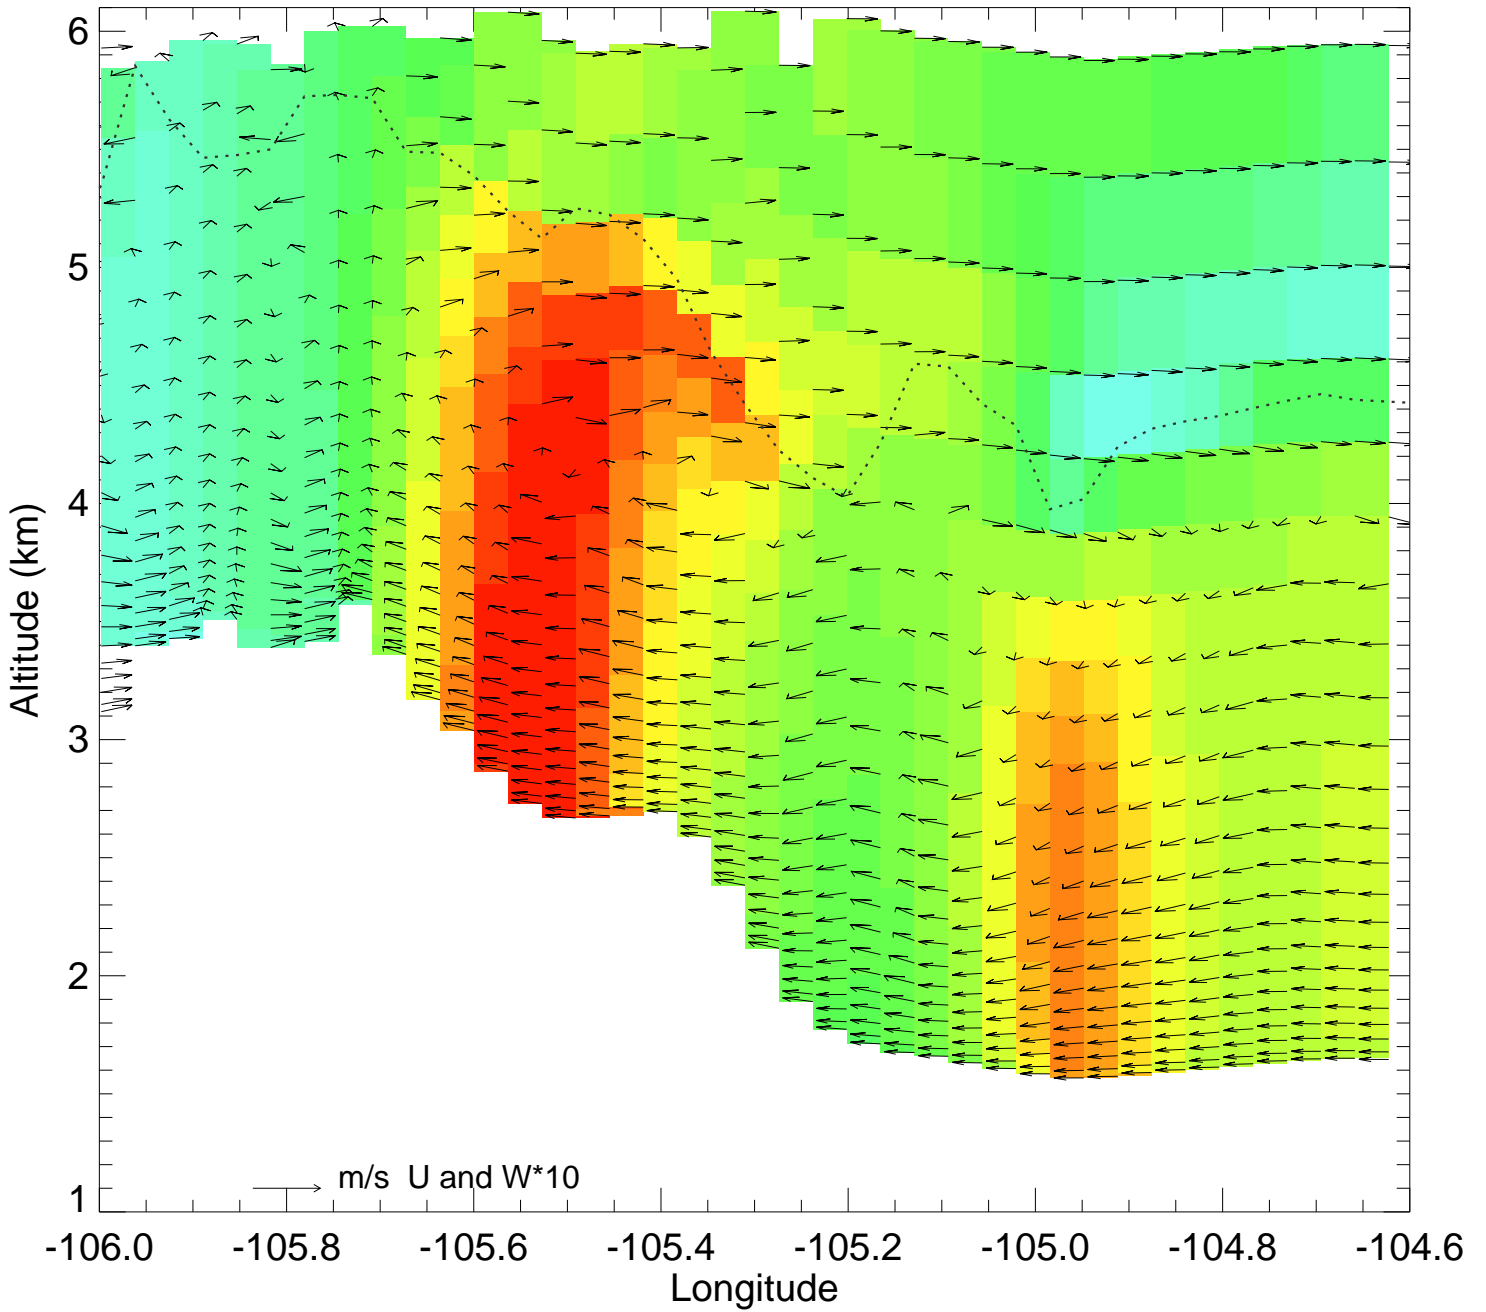

Ozone @ 39.74N 2014-08-12_20:00:00