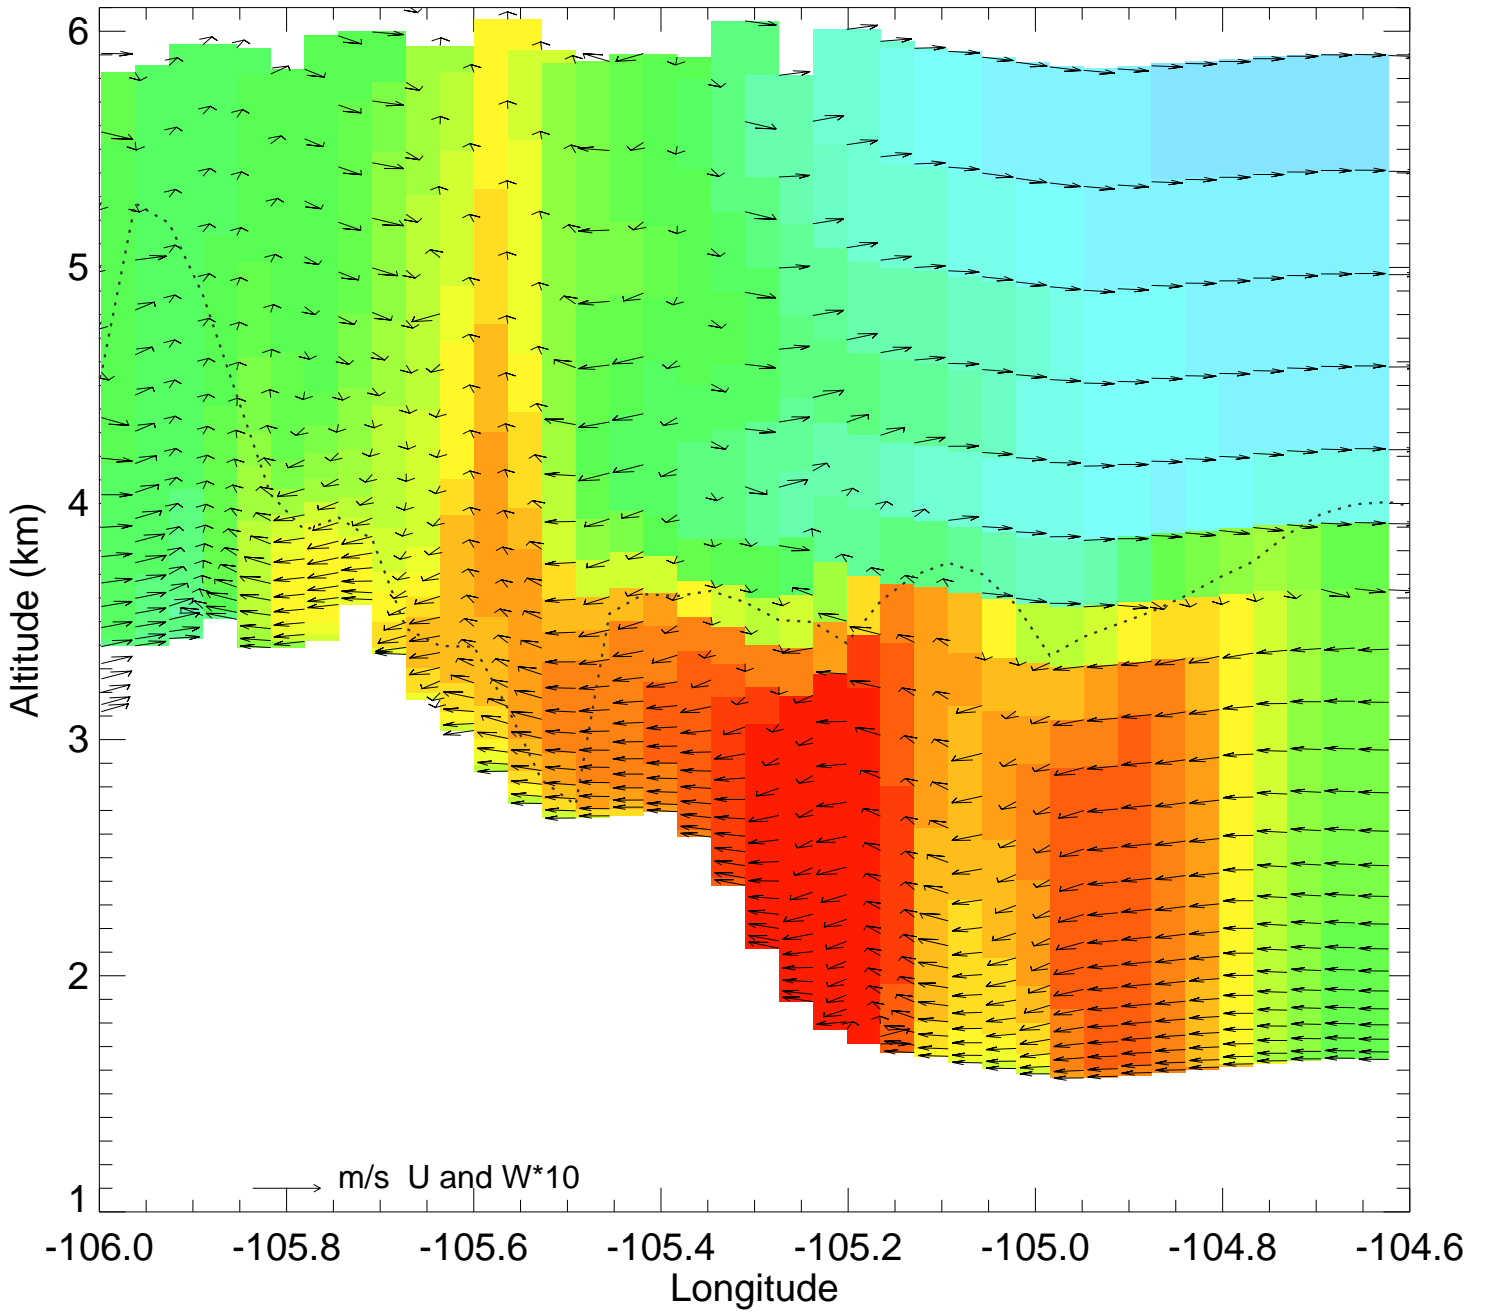

Ozone @ 39.74N 2014-08-10_20:00:00