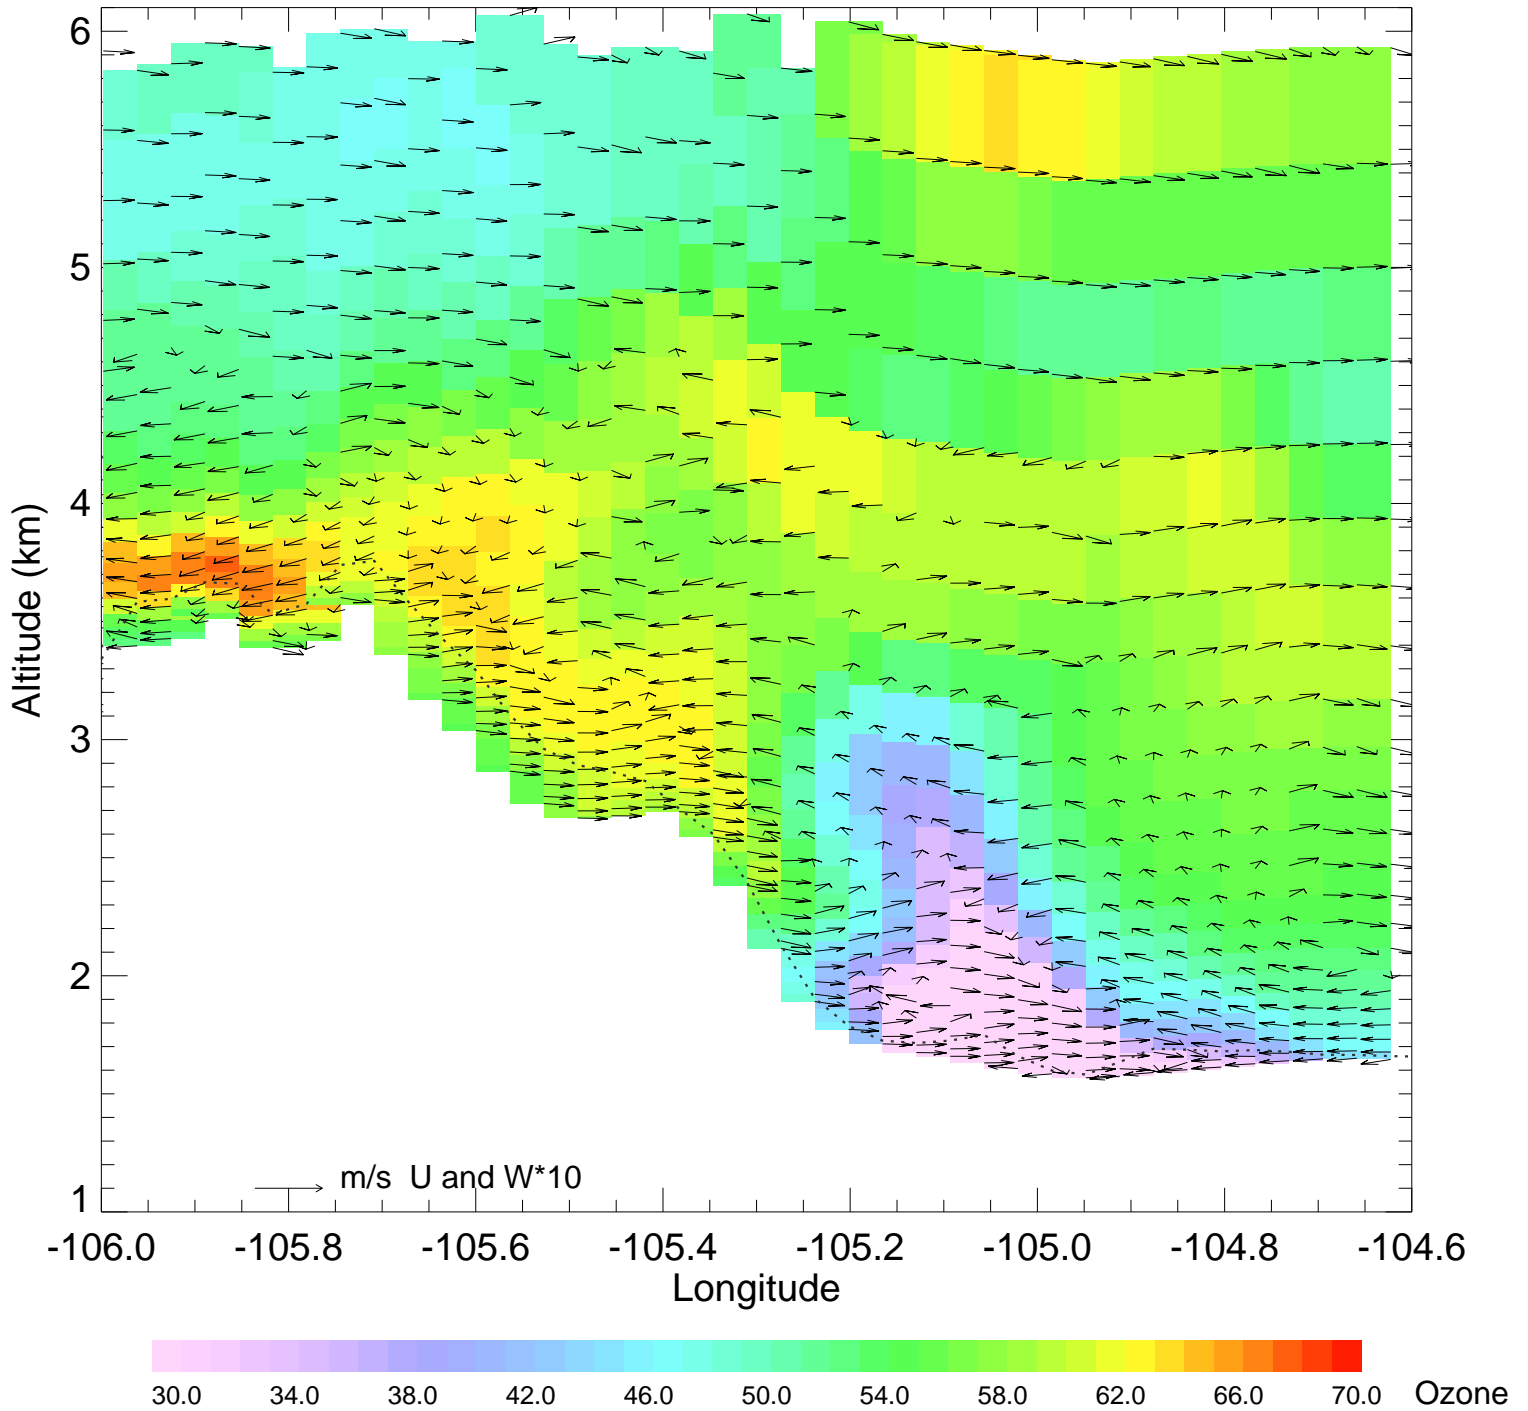

Ozone @ 39.74N 2014-08-12_00:00:00

Ozone @ 39.74N 2014-08-12_01:00:00

Ozone @ 39.74N 2014-08-12_02:00:00

Ozone @ 39.74N 2014-08-12_03:00:00

Ozone @ 39.74N 2014-08-12_04:00:00

Ozone @ 39.74N 2014-08-12_05:00:00