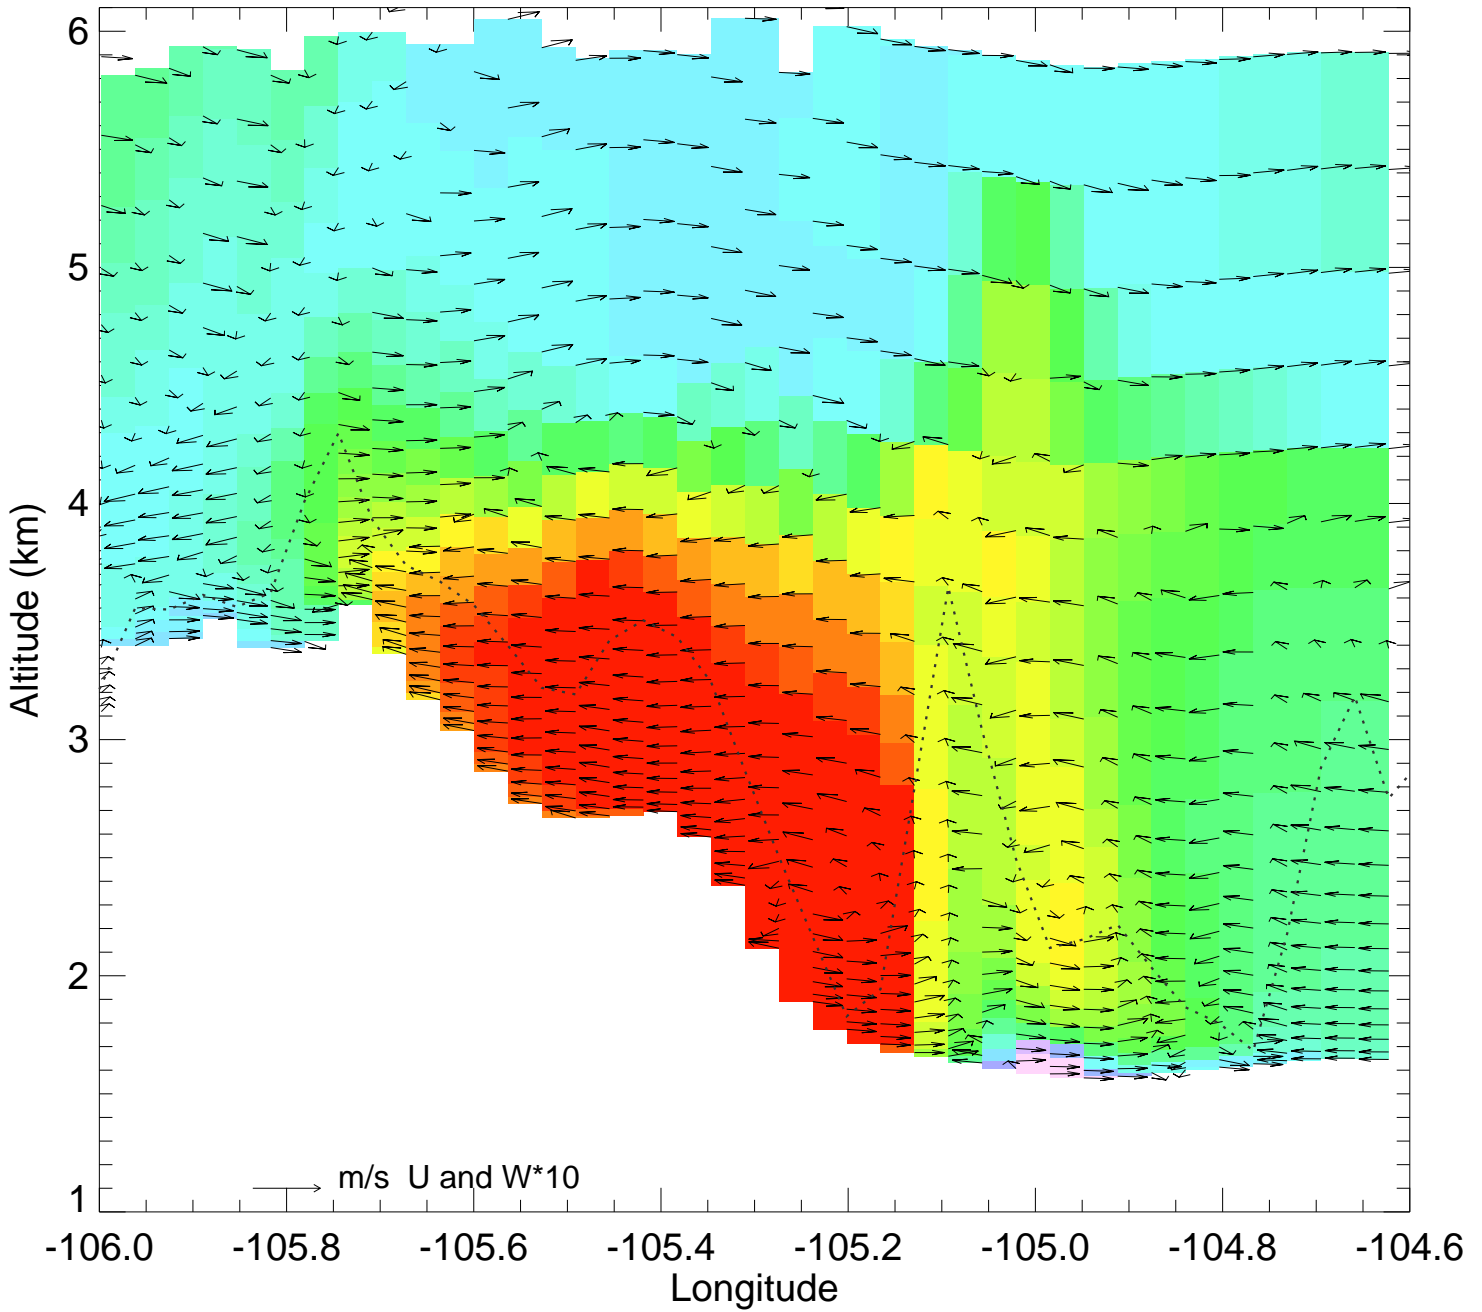

Ozone @ 39.74N 2014-08-11_01:00:00