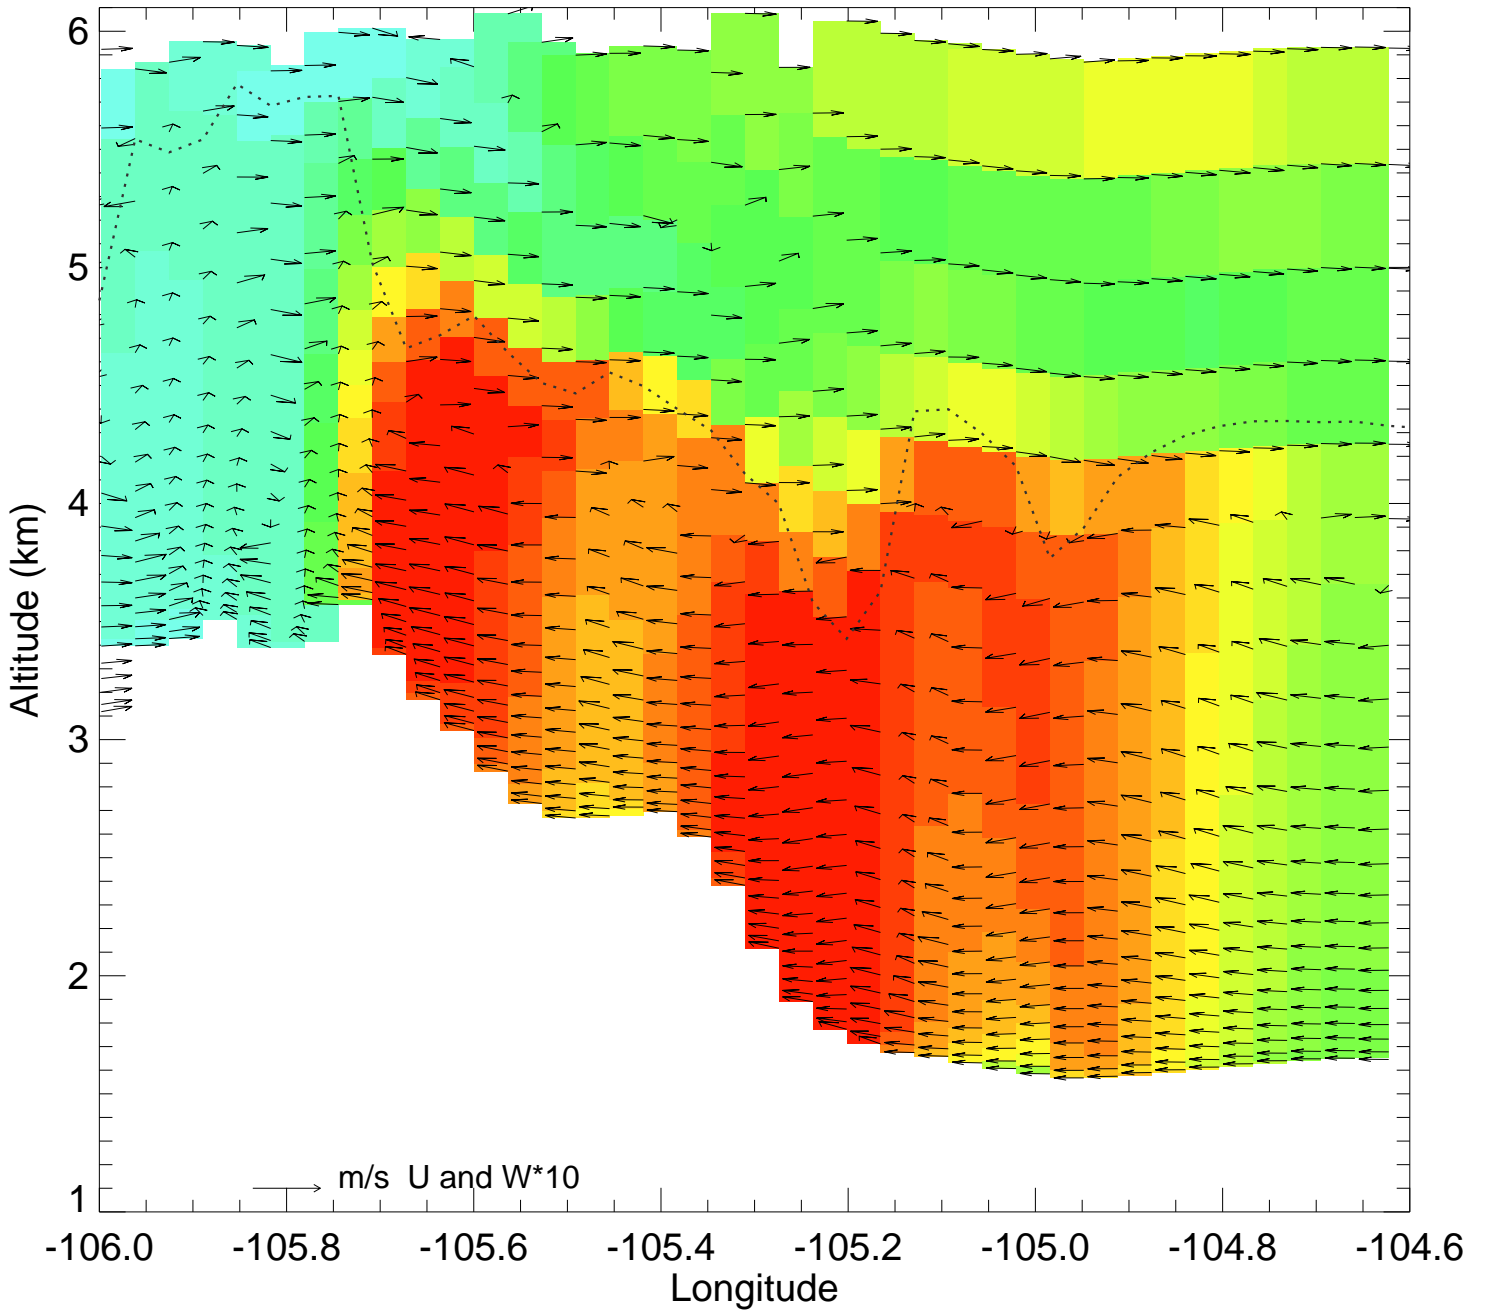

Ozone @ 39.74N 2014-08-11_18:00:00

Ozone @ 39.74N 2014-08-11_19:00:00

Ozone @ 39.74N 2014-08-11_20:00:00

Ozone @ 39.74N 2014-08-11_21:00:00

Ozone @ 39.74N 2014-08-11_22:00:00

Ozone @ 39.74N 2014-08-11_23:00:00