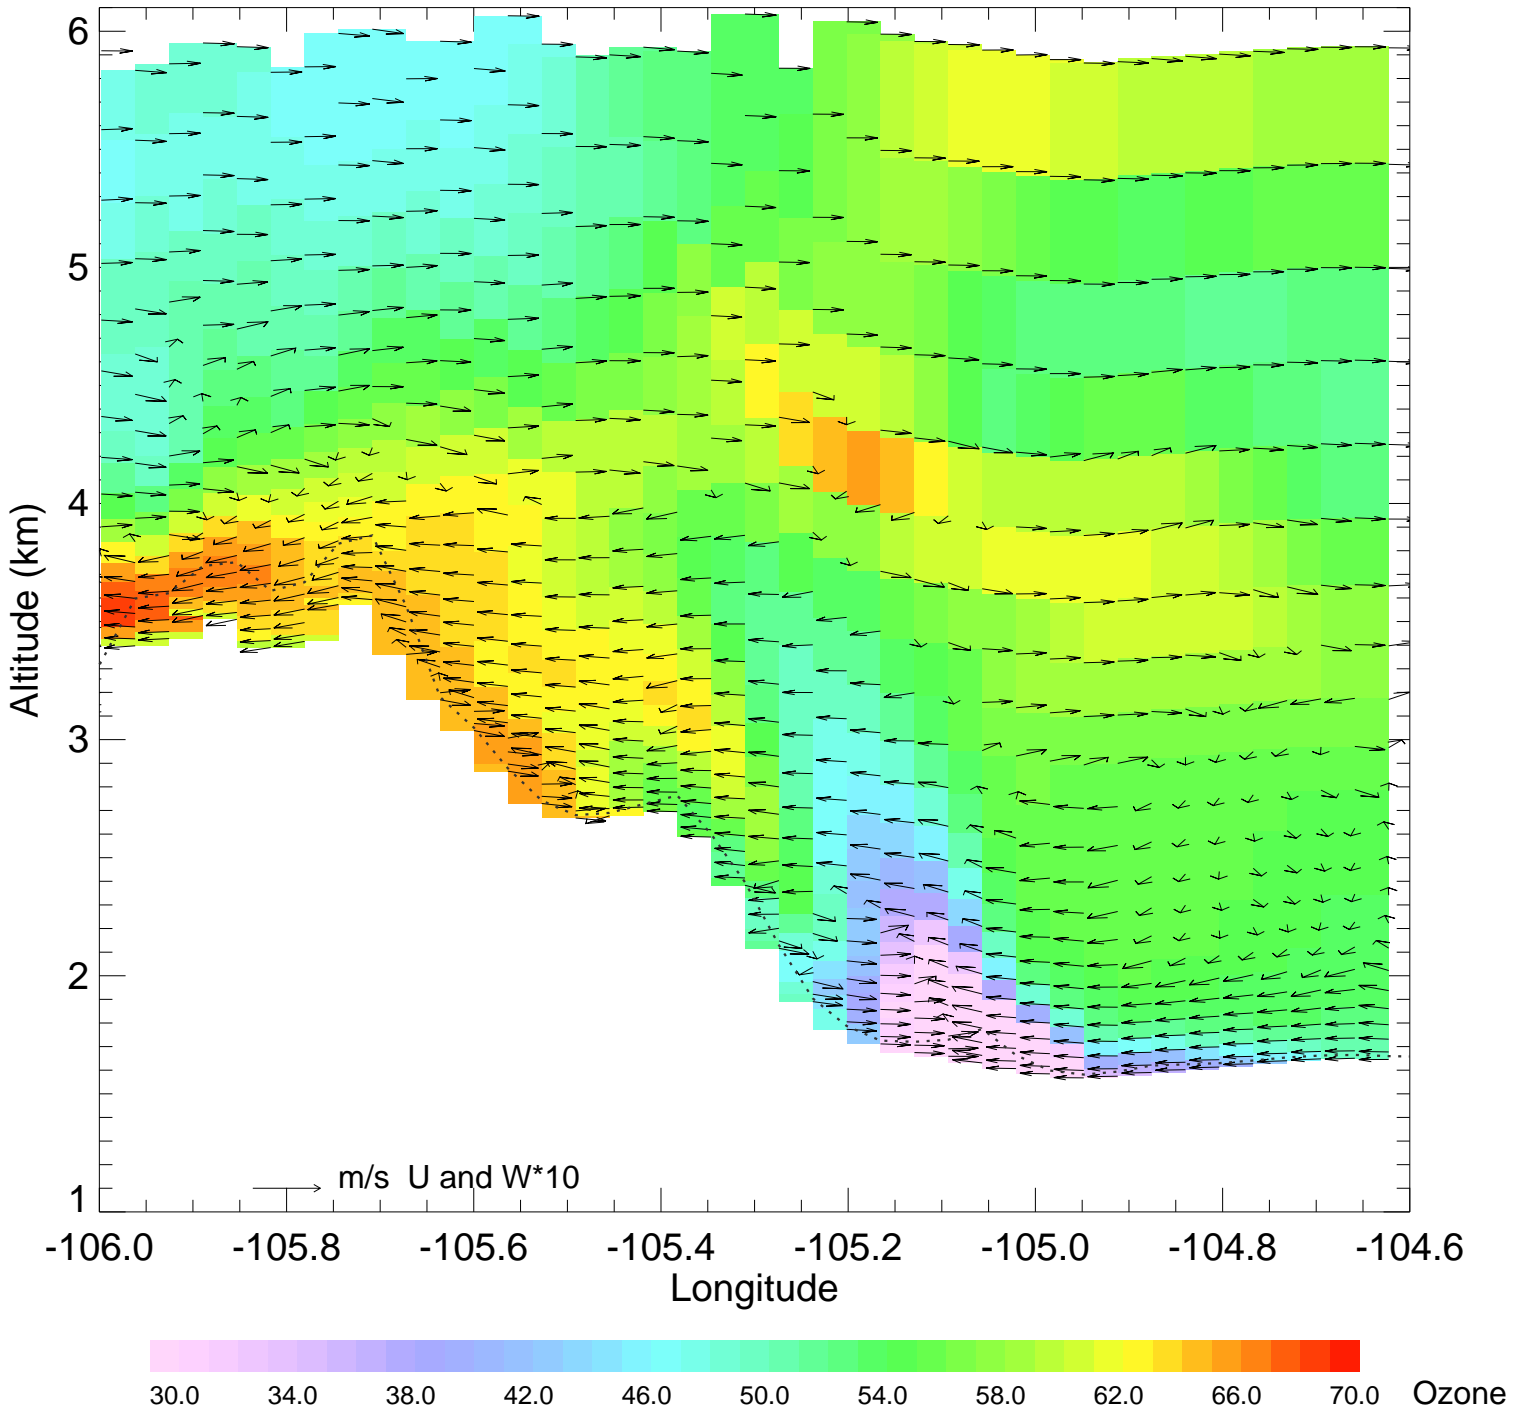

Ozone @ 39.74N 2014-08-12_00:00:00

Ozone @ 39.74N 2014-08-12_01:00:00

Ozone @ 39.74N 2014-08-12_02:00:00

Ozone @ 39.74N 2014-08-12_03:00:00

Ozone @ 39.74N 2014-08-12_04:00:00

Ozone @ 39.74N 2014-08-12_05:00:00