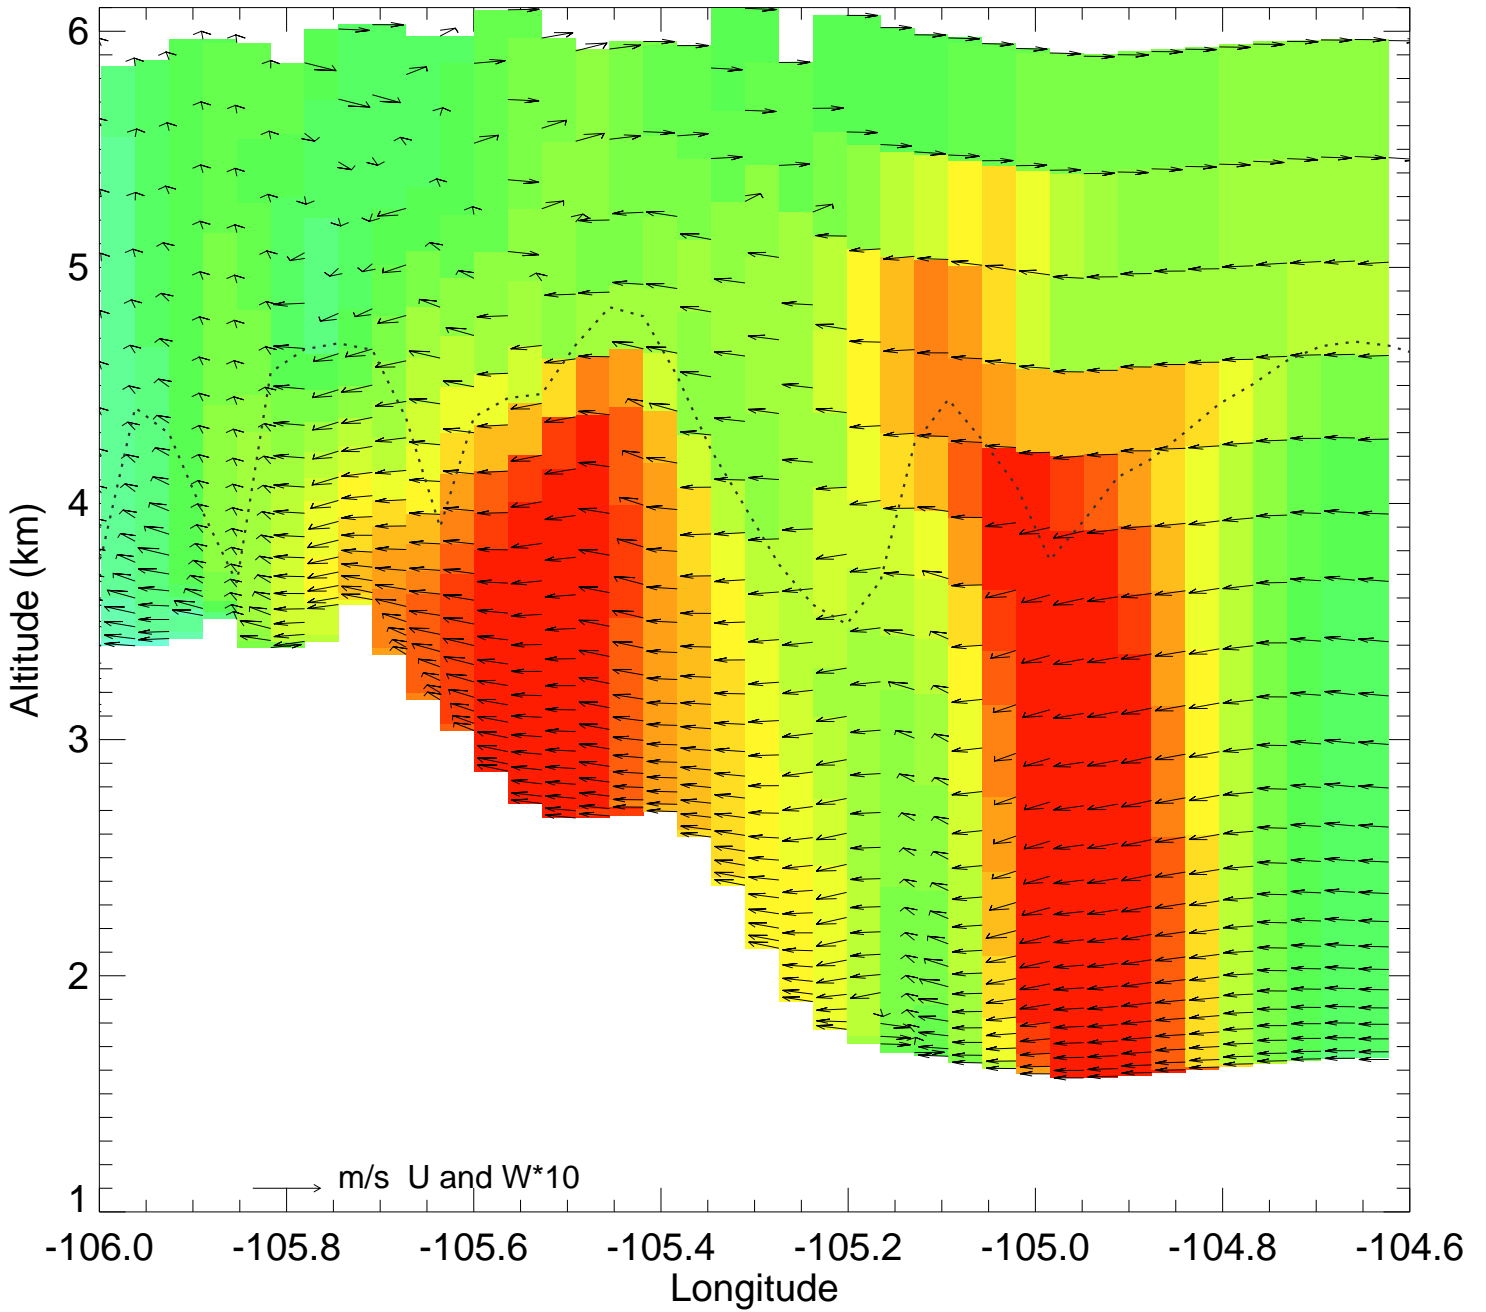

Ozone @ 39.74N 2014-08-13_13:00:00

Ozone @ 39.74N 2014-08-13_14:00:00

Ozone @ 39.74N 2014-08-13_15:00:00

Ozone @ 39.74N 2014-08-13_16:00:00

Ozone @ 39.74N 2014-08-13_17:00:00

Ozone @ 39.74N 2014-08-13_18:00:00

Ozone @ 39.74N 2014-08-13_19:00:00

Ozone @ 39.74N 2014-08-13_20:00:00

Ozone @ 39.74N 2014-08-13_21:00:00

Ozone @ 39.74N 2014-08-13_22:00:00

Ozone @ 39.74N 2014-08-13_23:00:00

Ozone @ 39.74N 2014-08-14_00:00:00