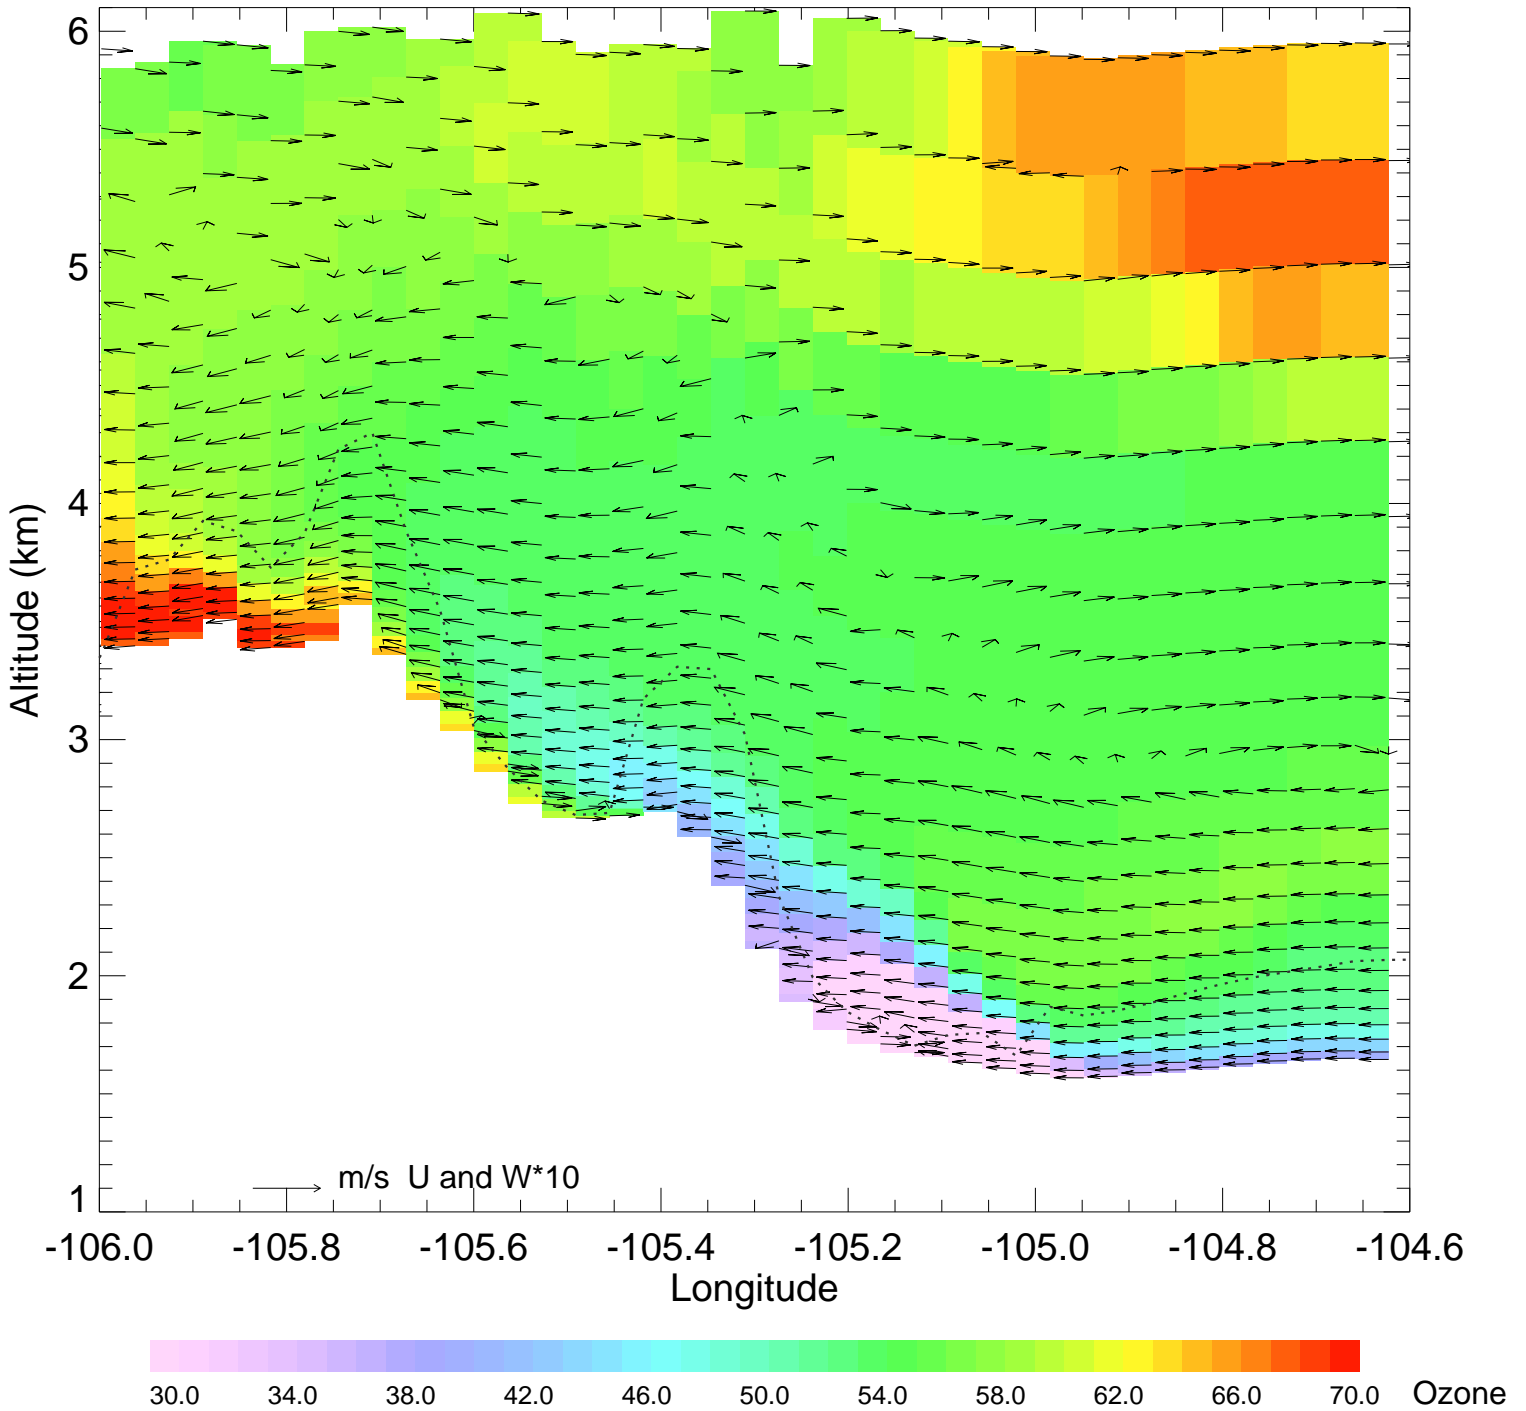

Ozone @ 39.74N 2014-08-13_00:00:00

Ozone @ 39.74N 2014-08-13_01:00:00

Ozone @ 39.74N 2014-08-13_02:00:00

Ozone @ 39.74N 2014-08-13_03:00:00

Ozone @ 39.74N 2014-08-13_04:00:00

Ozone @ 39.74N 2014-08-13_06:00:00