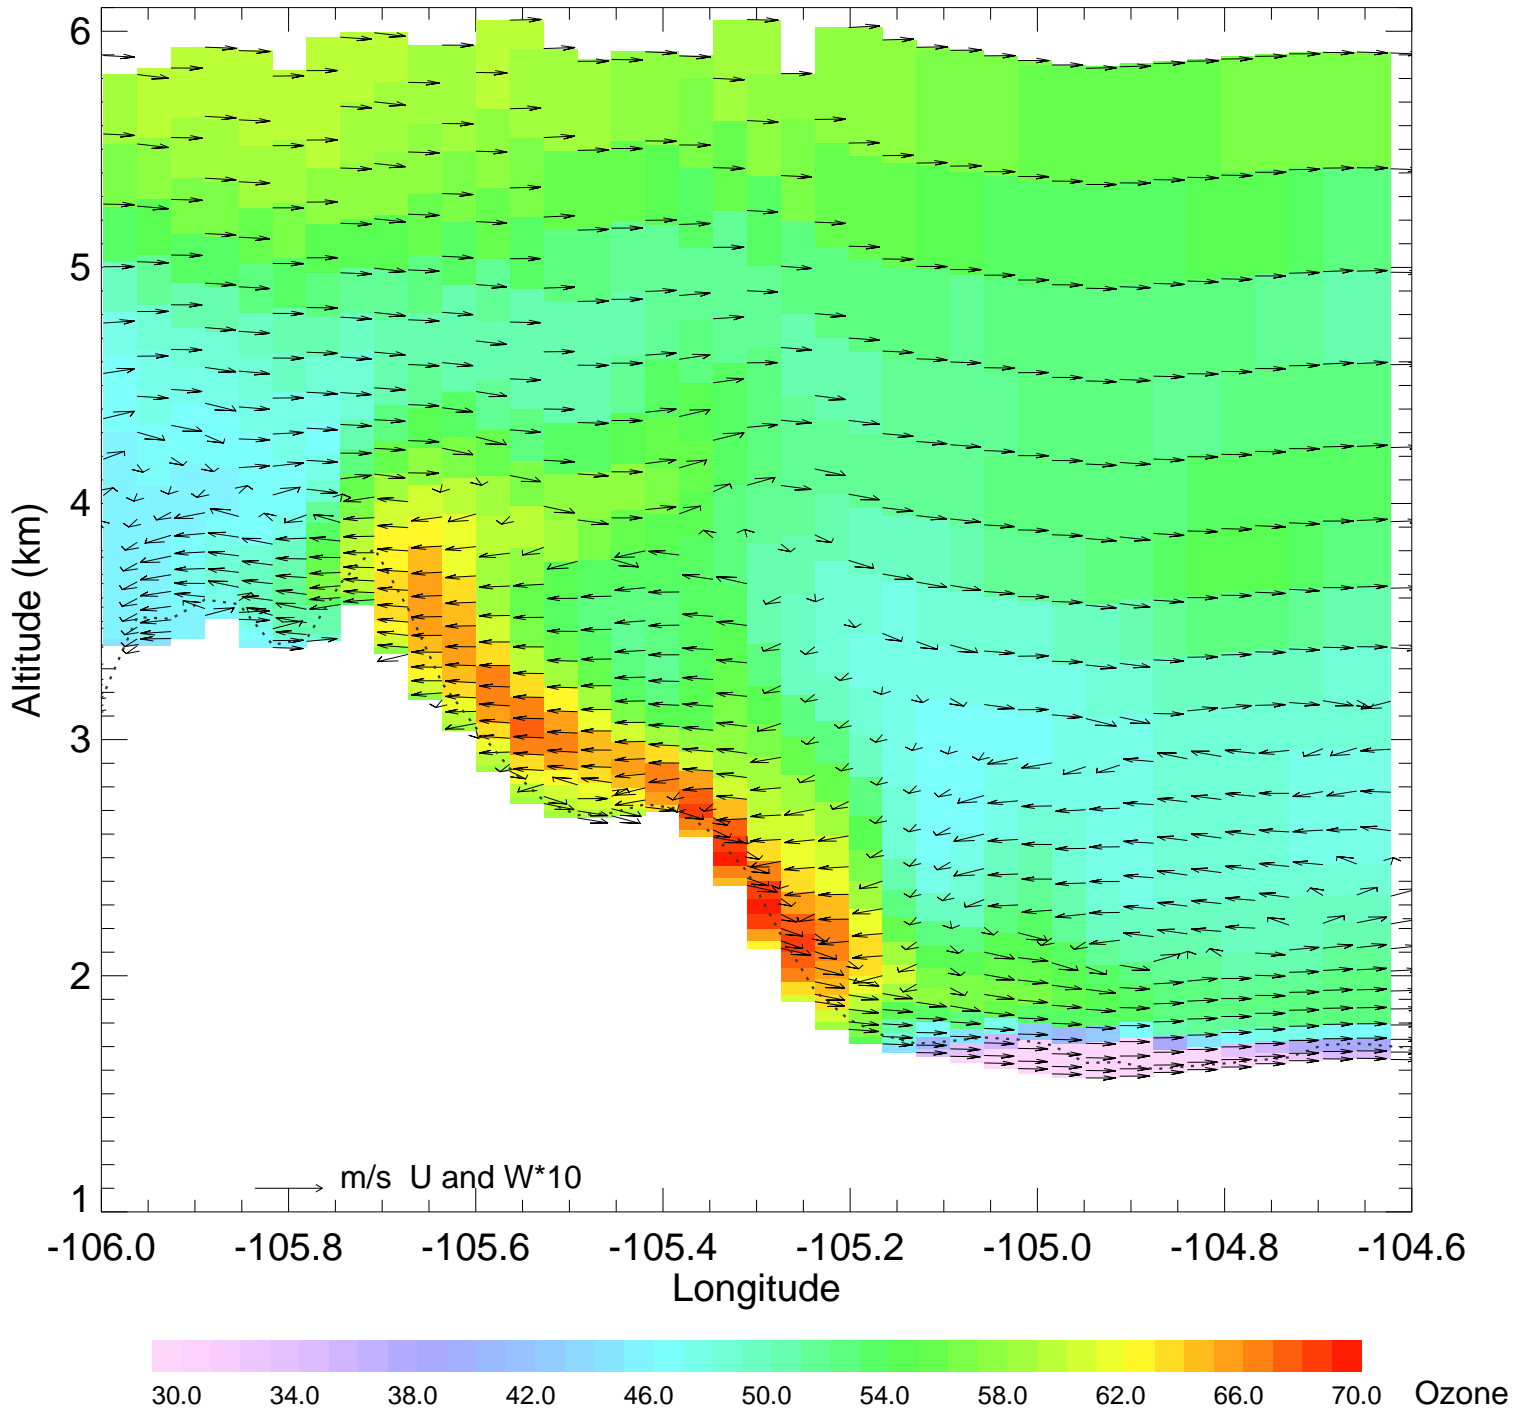

Topography and E_C2H6

Ozone @ 39.74N 2014-08-10_00:00:00

Ozone @ 39.74N 2014-08-10_01:00:00

Ozone @ 39.74N 2014-08-10_02:00:00

Ozone @ 39.74N 2014-08-10_03:00:00

Ozone @ 39.74N 2014-08-10_04:00:00

Ozone @ 39.74N 2014-08-10_05:00:00