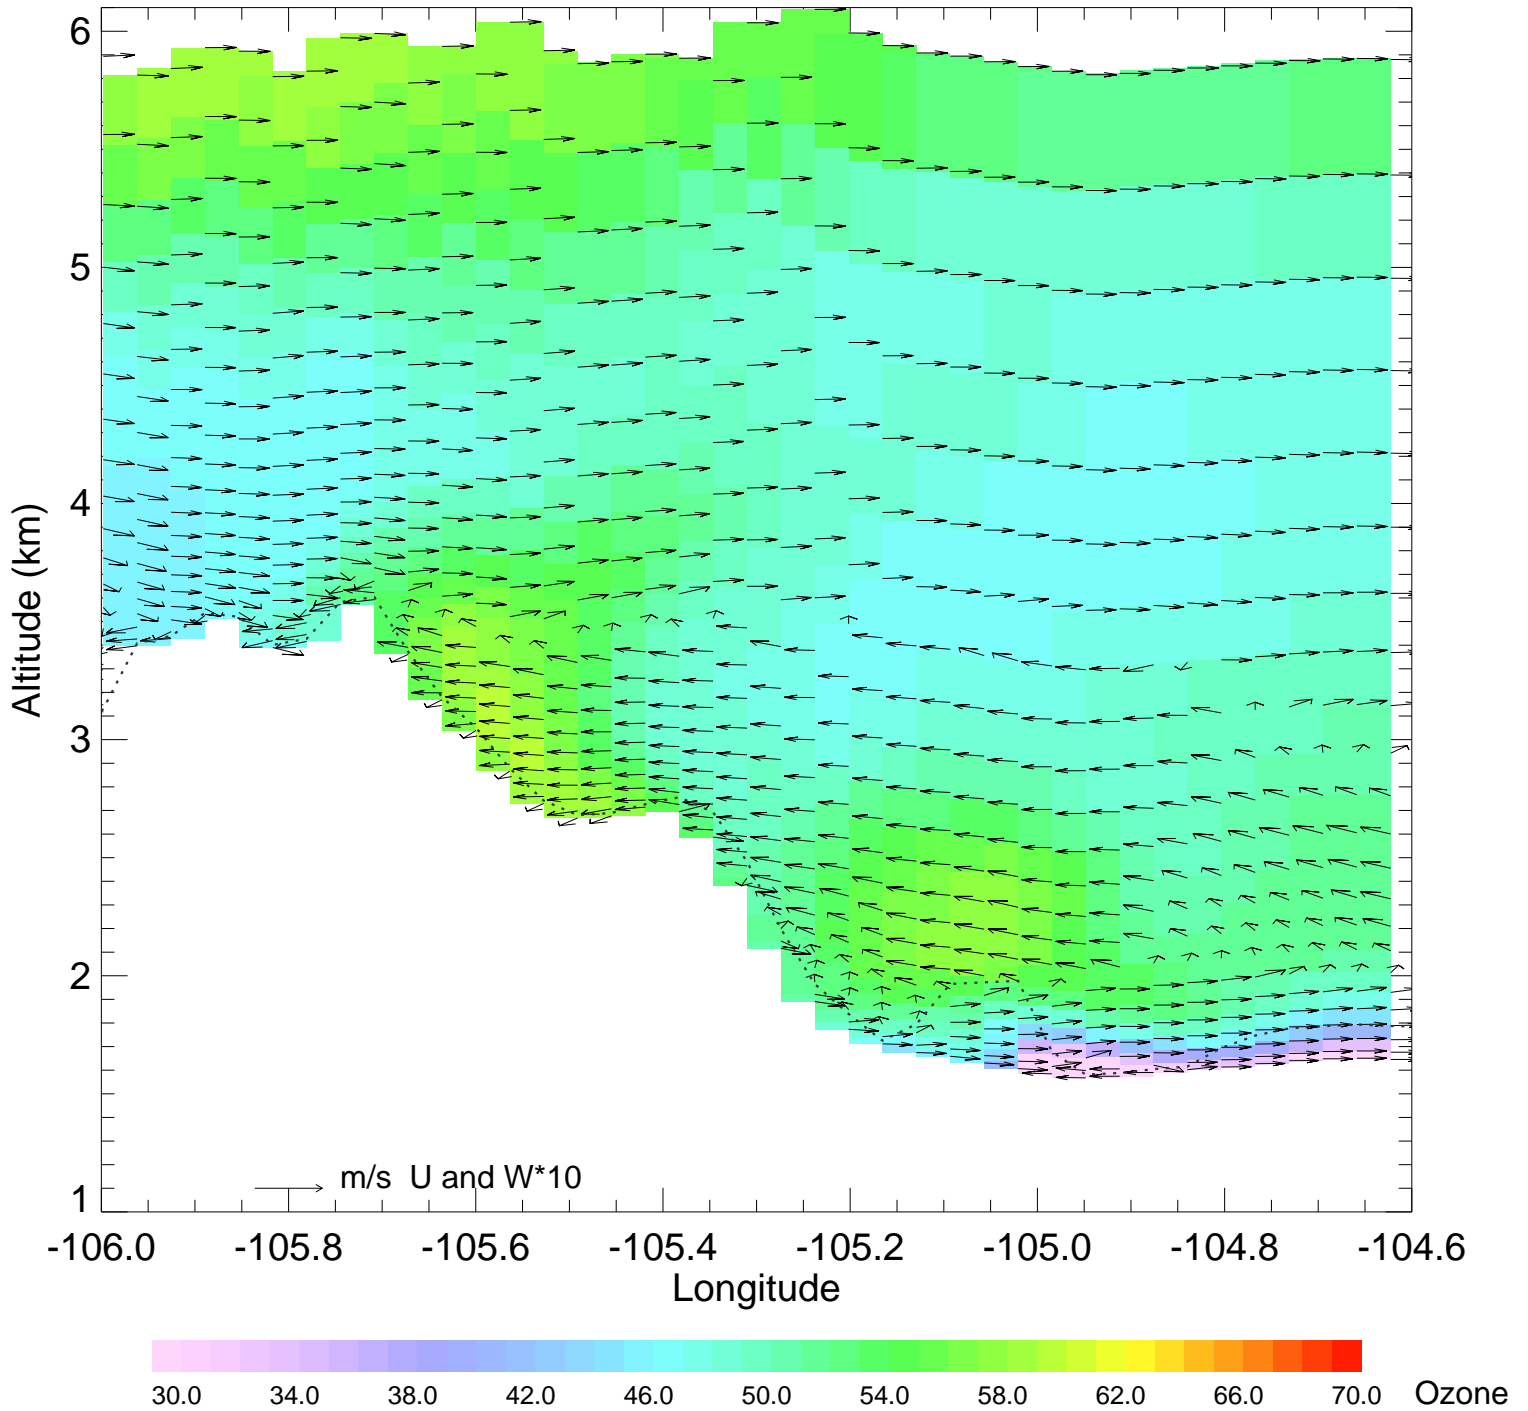

Ozone @ 39.74N 2014-08-10_08:00:00