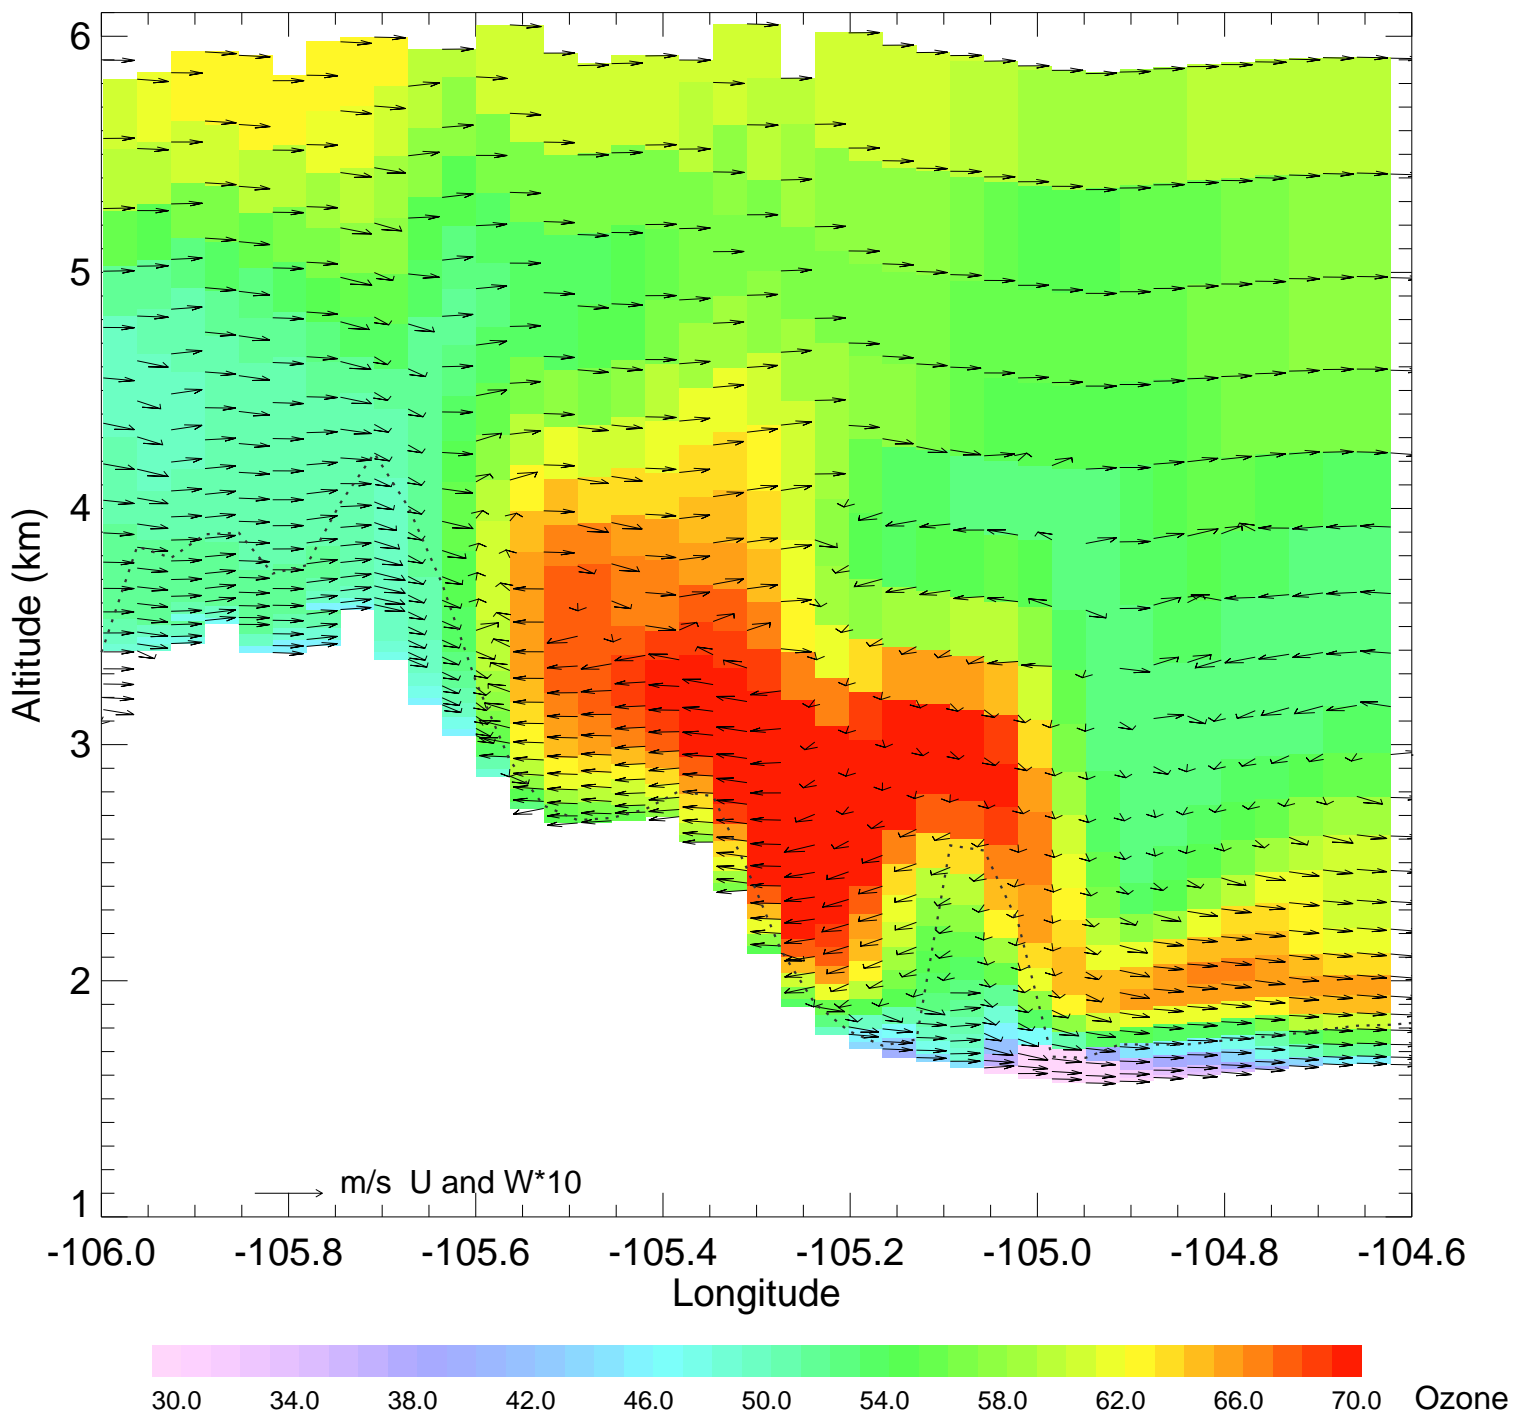

Topography and E_C2H6

Ozone @ 39.74N 2014-08-10_00:00:00

Ozone @ 39.74N 2014-08-10_01:00:00

Ozone @ 39.74N 2014-08-10_02:00:00

Ozone @ 39.74N 2014-08-10_03:00:00

Ozone @ 39.74N 2014-08-10_04:00:00

Ozone @ 39.74N 2014-08-10_05:00:00