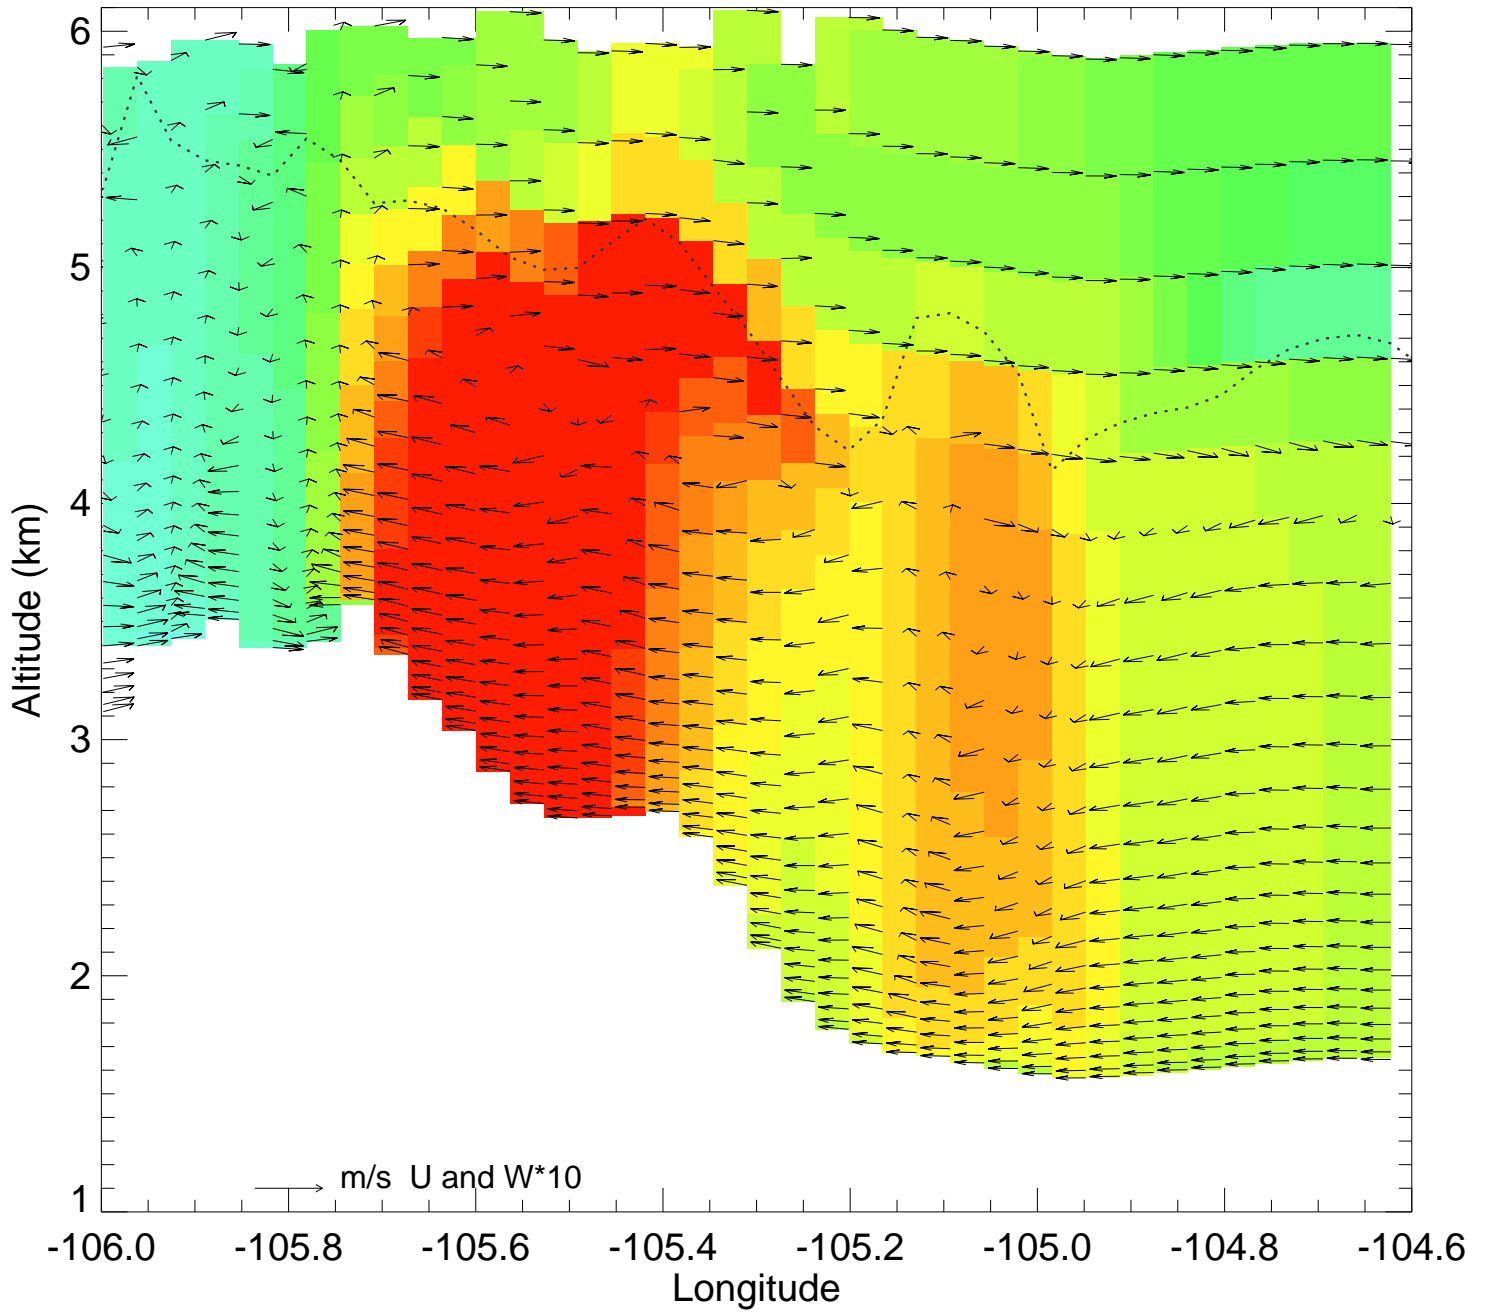

Ozone @ 39.74N 2014-08-12_18:00:00

Ozone @ 39.74N 2014-08-12_19:00:00

Ozone @ 39.74N 2014-08-12_20:00:00

Ozone @ 39.74N 2014-08-12_21:00:00

Ozone @ 39.74N 2014-08-12_22:00:00

Ozone @ 39.74N 2014-08-12_23:00:00