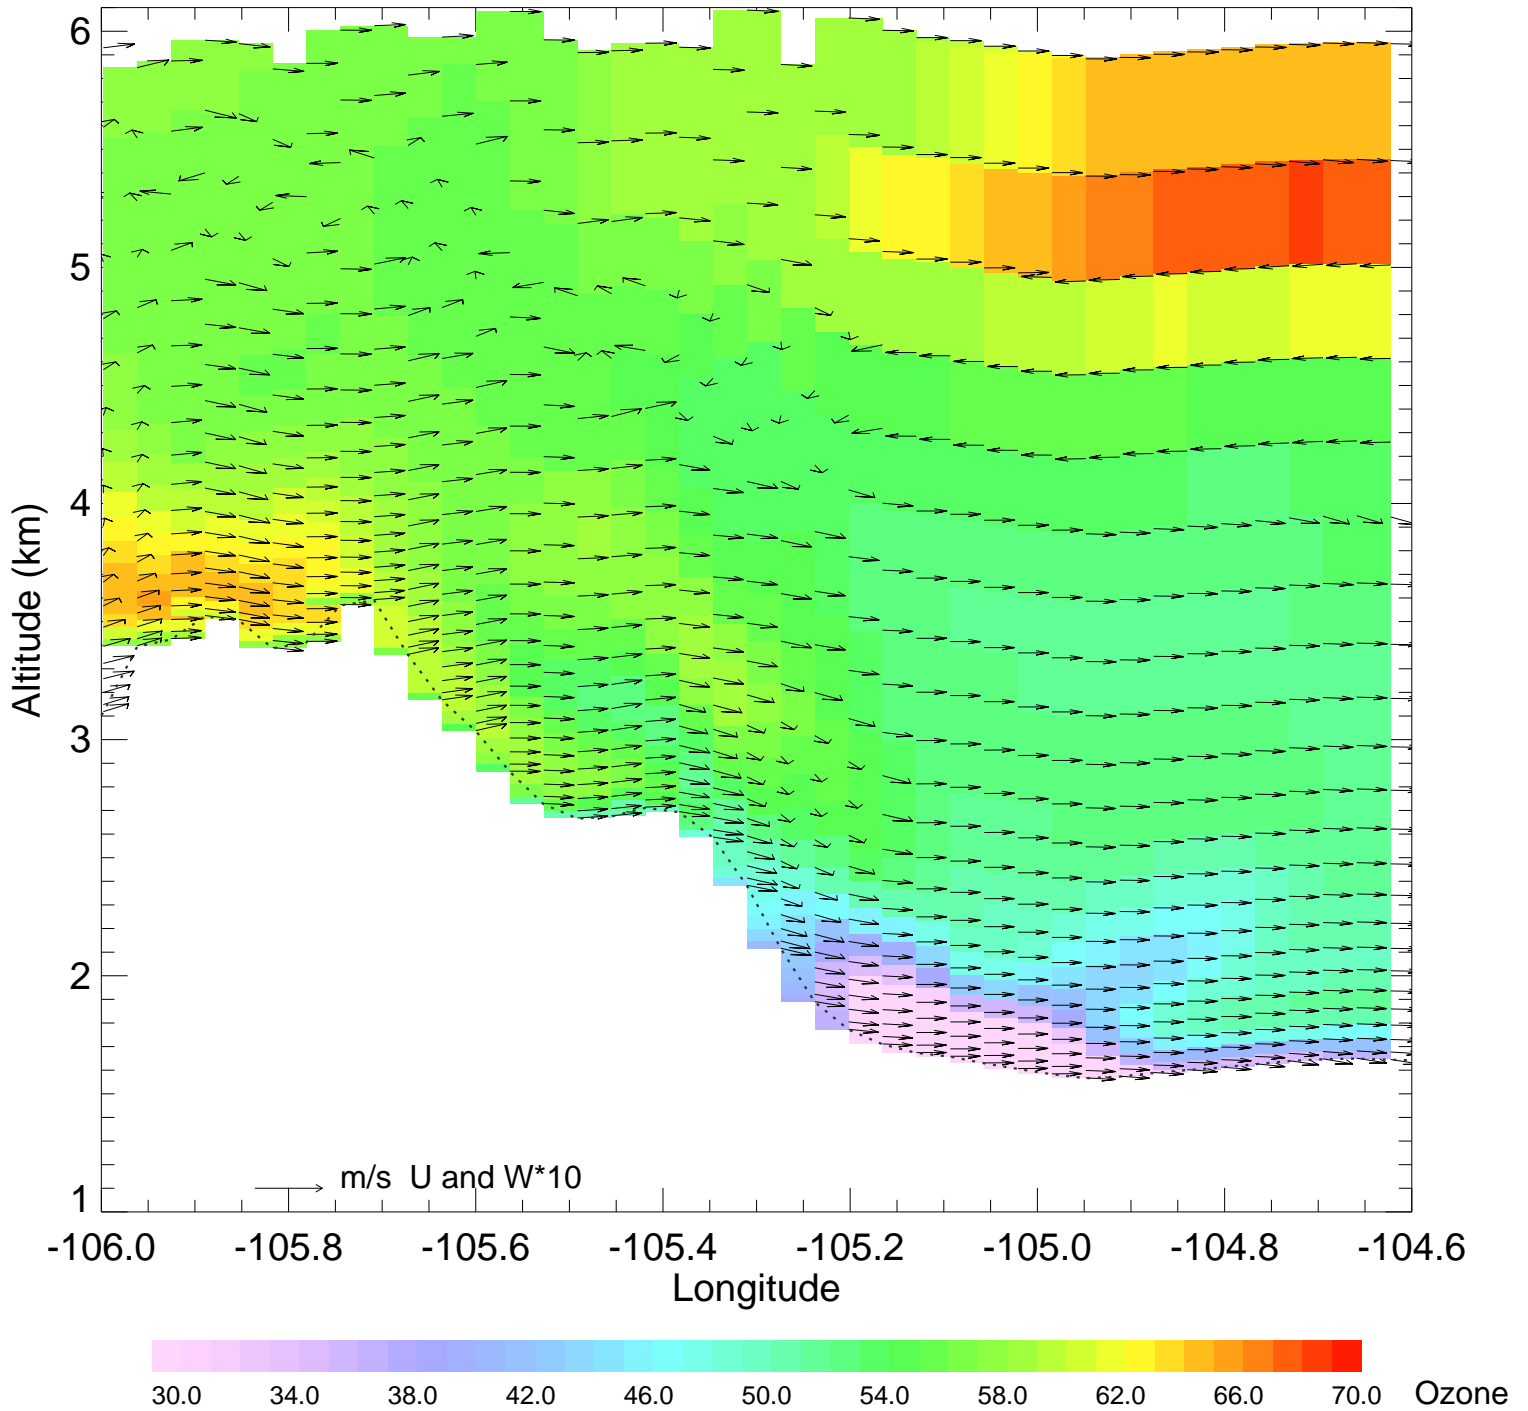

Ozone @ 39.74N 2014-08-13_00:00:00

Ozone @ 39.74N 2014-08-13_01:00:00

Ozone @ 39.74N 2014-08-13_02:00:00

Ozone @ 39.74N 2014-08-13_03:00:00

Ozone @ 39.74N 2014-08-13_04:00:00

Ozone @ 39.74N 2014-08-13_06:00:00