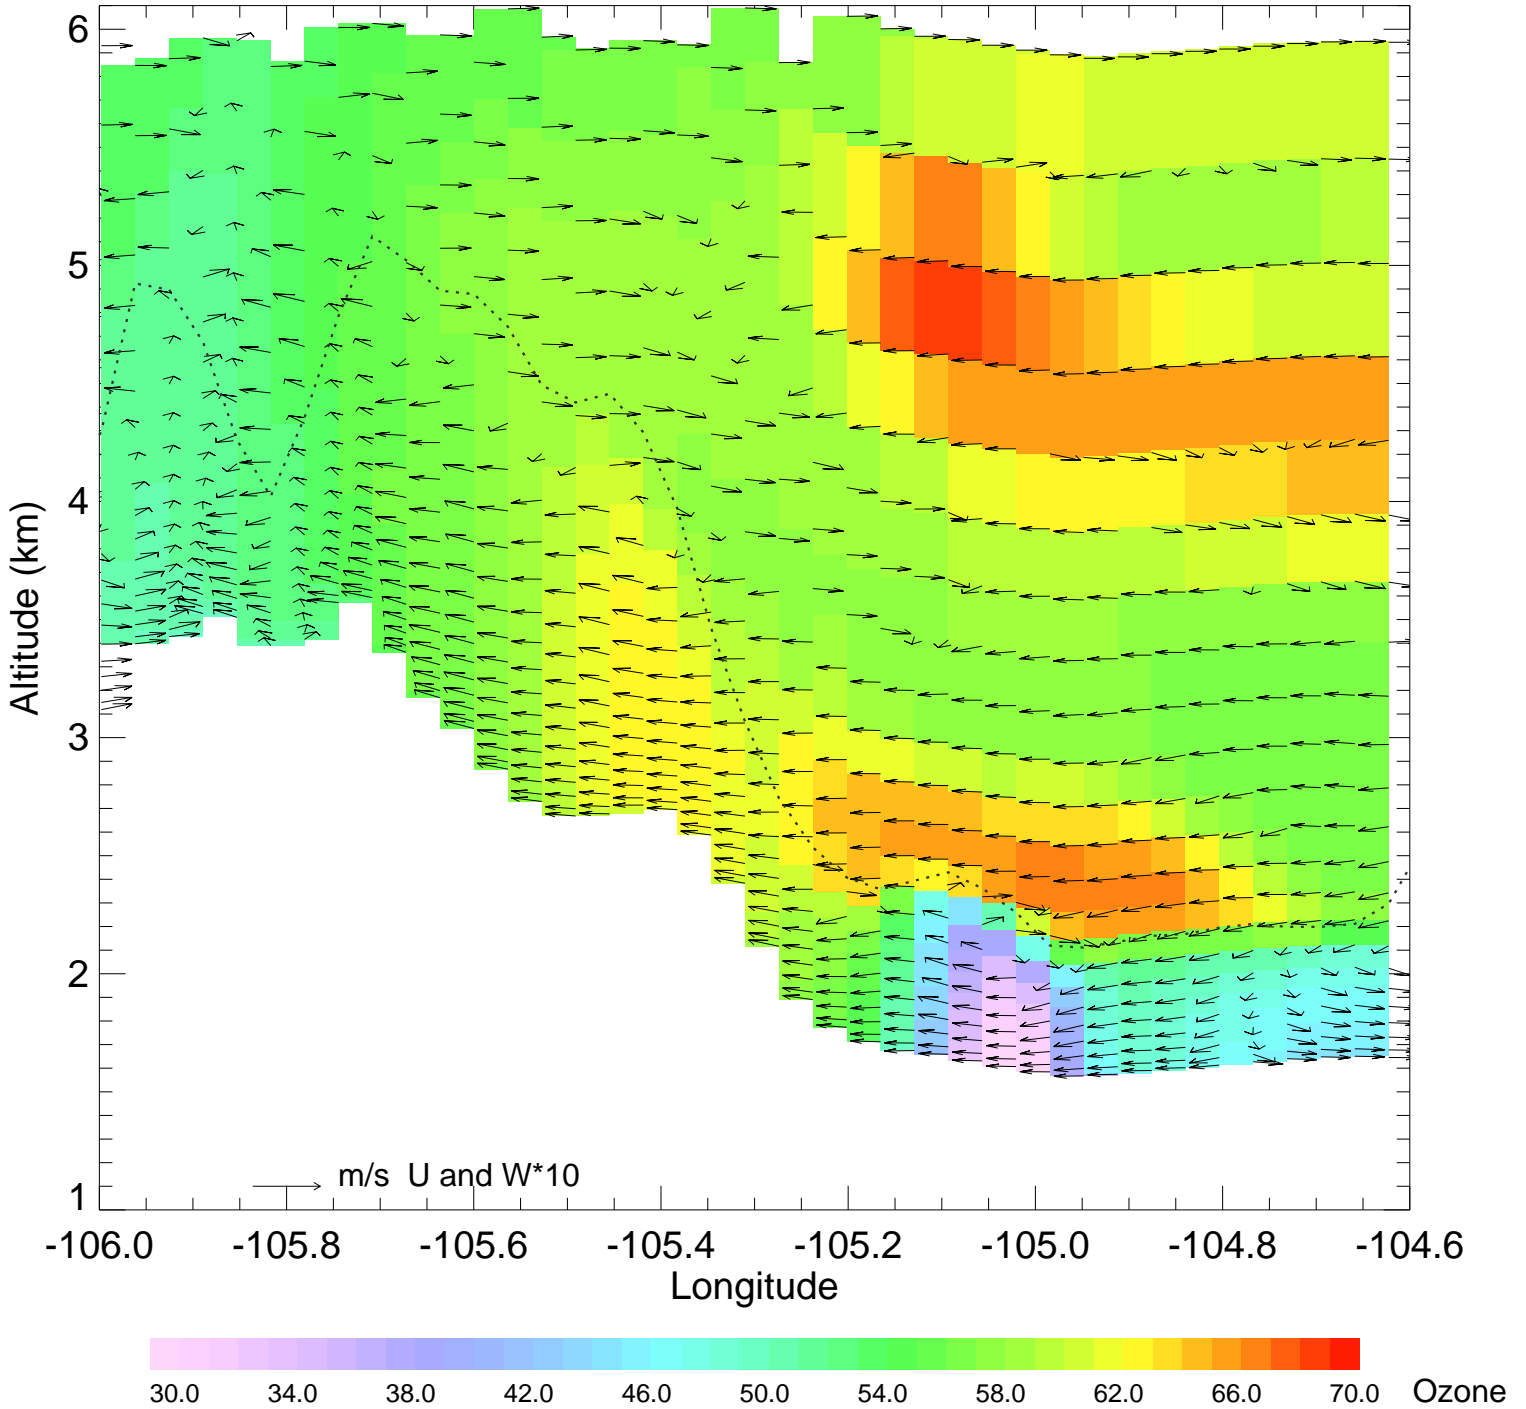

Ozone @ 39.74N 2014-08-13_13:00:00

Ozone @ 39.74N 2014-08-13_14:00:00

Ozone @ 39.74N 2014-08-13_15:00:00

Ozone @ 39.74N 2014-08-13_16:00:00

Ozone @ 39.74N 2014-08-13_17:00:00

Ozone @ 39.74N 2014-08-13_18:00:00

Ozone @ 39.74N 2014-08-13_19:00:00

Ozone @ 39.74N 2014-08-13_20:00:00

Ozone @ 39.74N 2014-08-13_21:00:00

Ozone @ 39.74N 2014-08-13_22:00:00

Ozone @ 39.74N 2014-08-13_23:00:00

Ozone @ 39.74N 2014-08-14_00:00:00