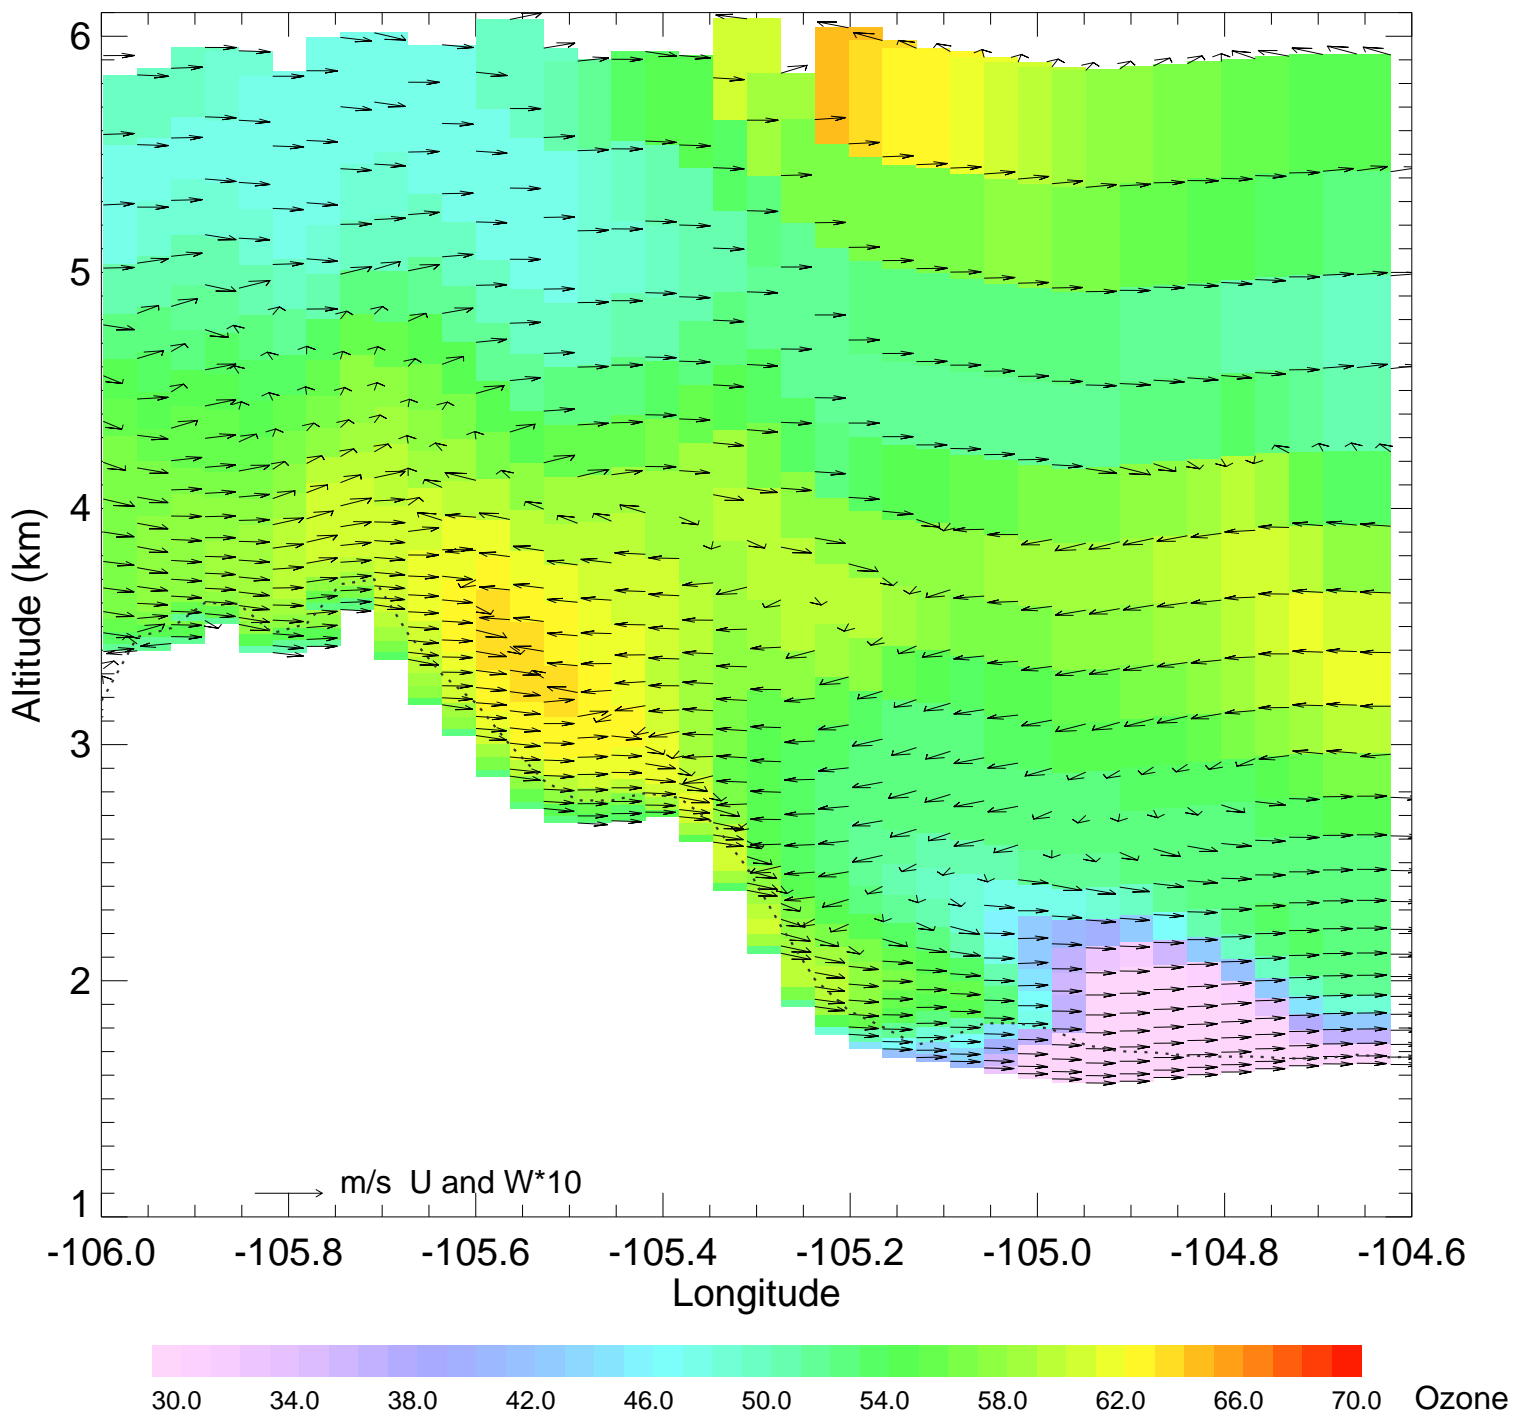

Ozone @ 39.74N 2014-08-12_07:00:00