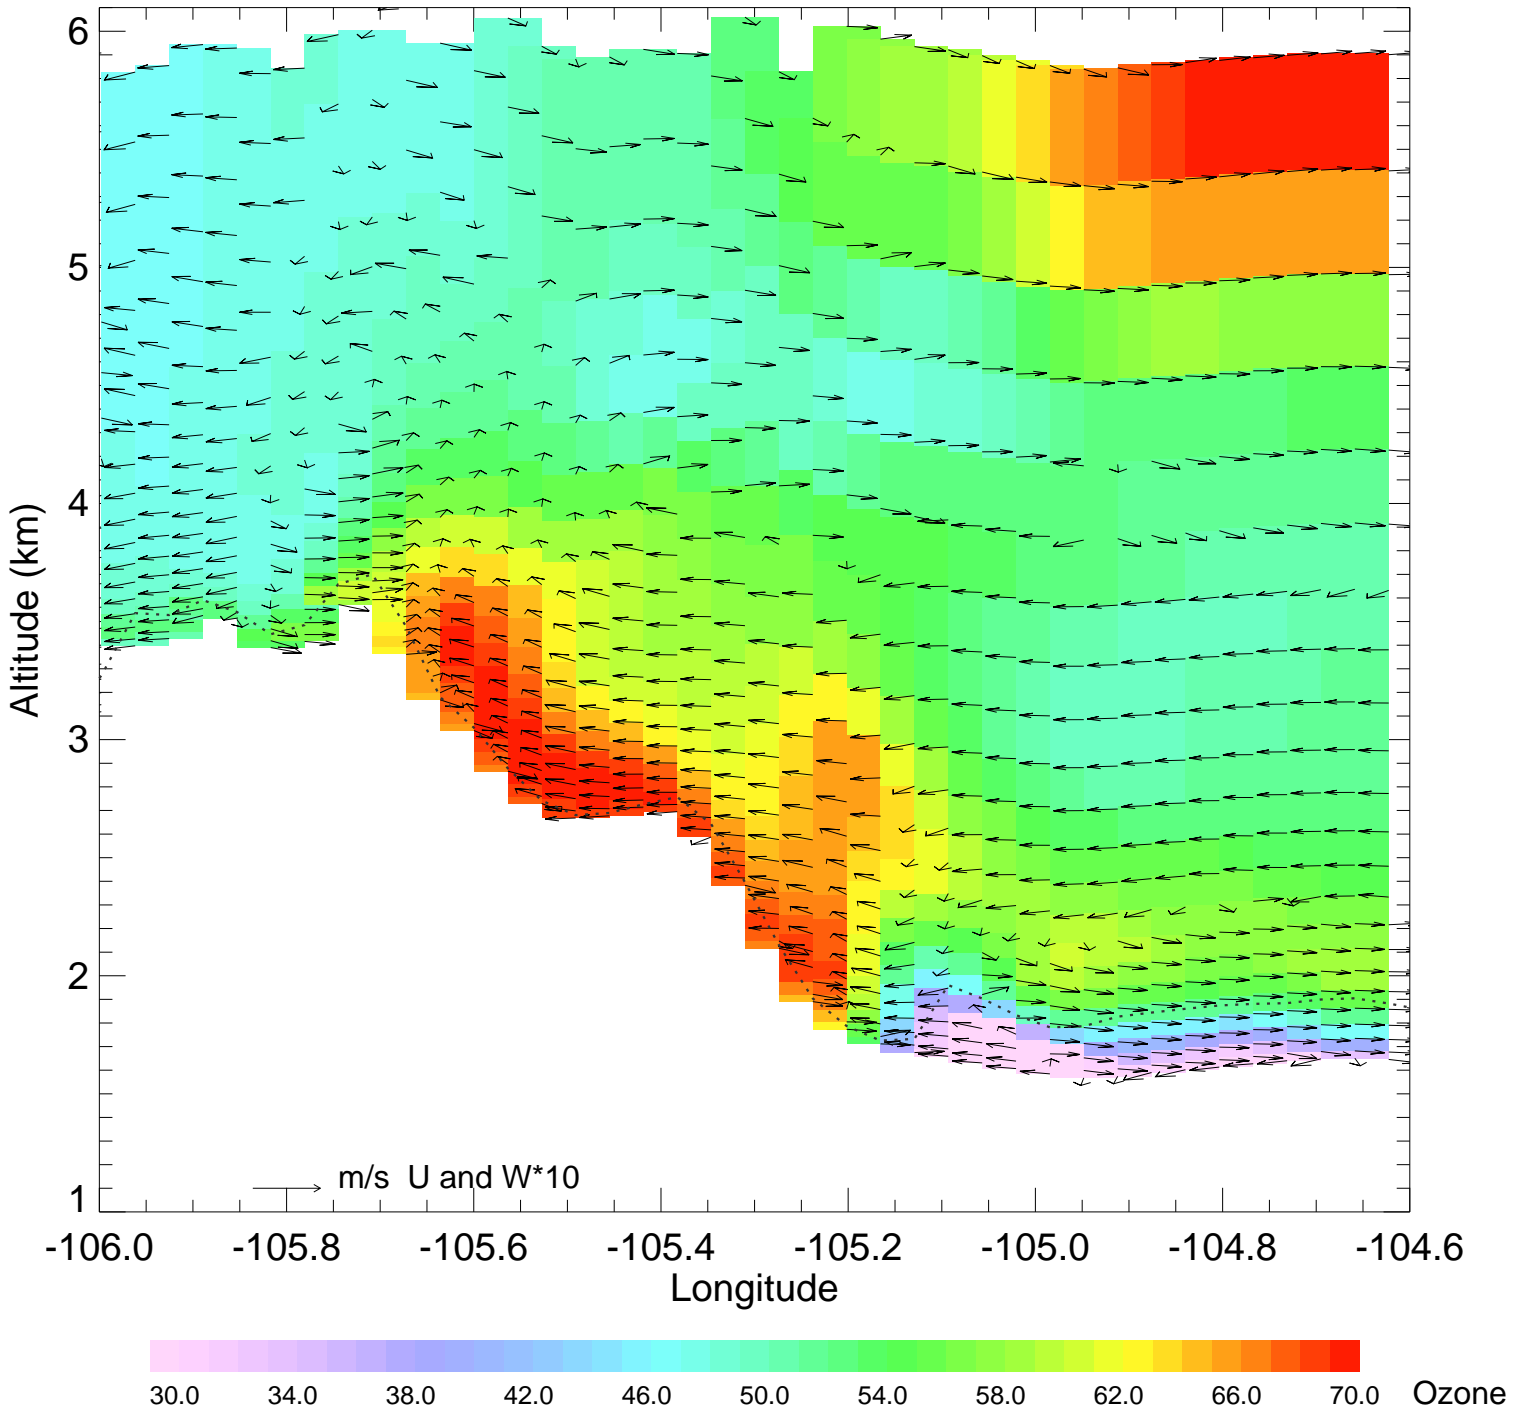

Ozone @ 39.74N 2014-08-11_00:00:00

Ozone @ 39.74N 2014-08-11_01:00:00

Ozone @ 39.74N 2014-08-11_02:00:00

Ozone @ 39.74N 2014-08-11_03:00:00

Ozone @ 39.74N 2014-08-11_04:00:00

Ozone @ 39.74N 2014-08-11_05:00:00