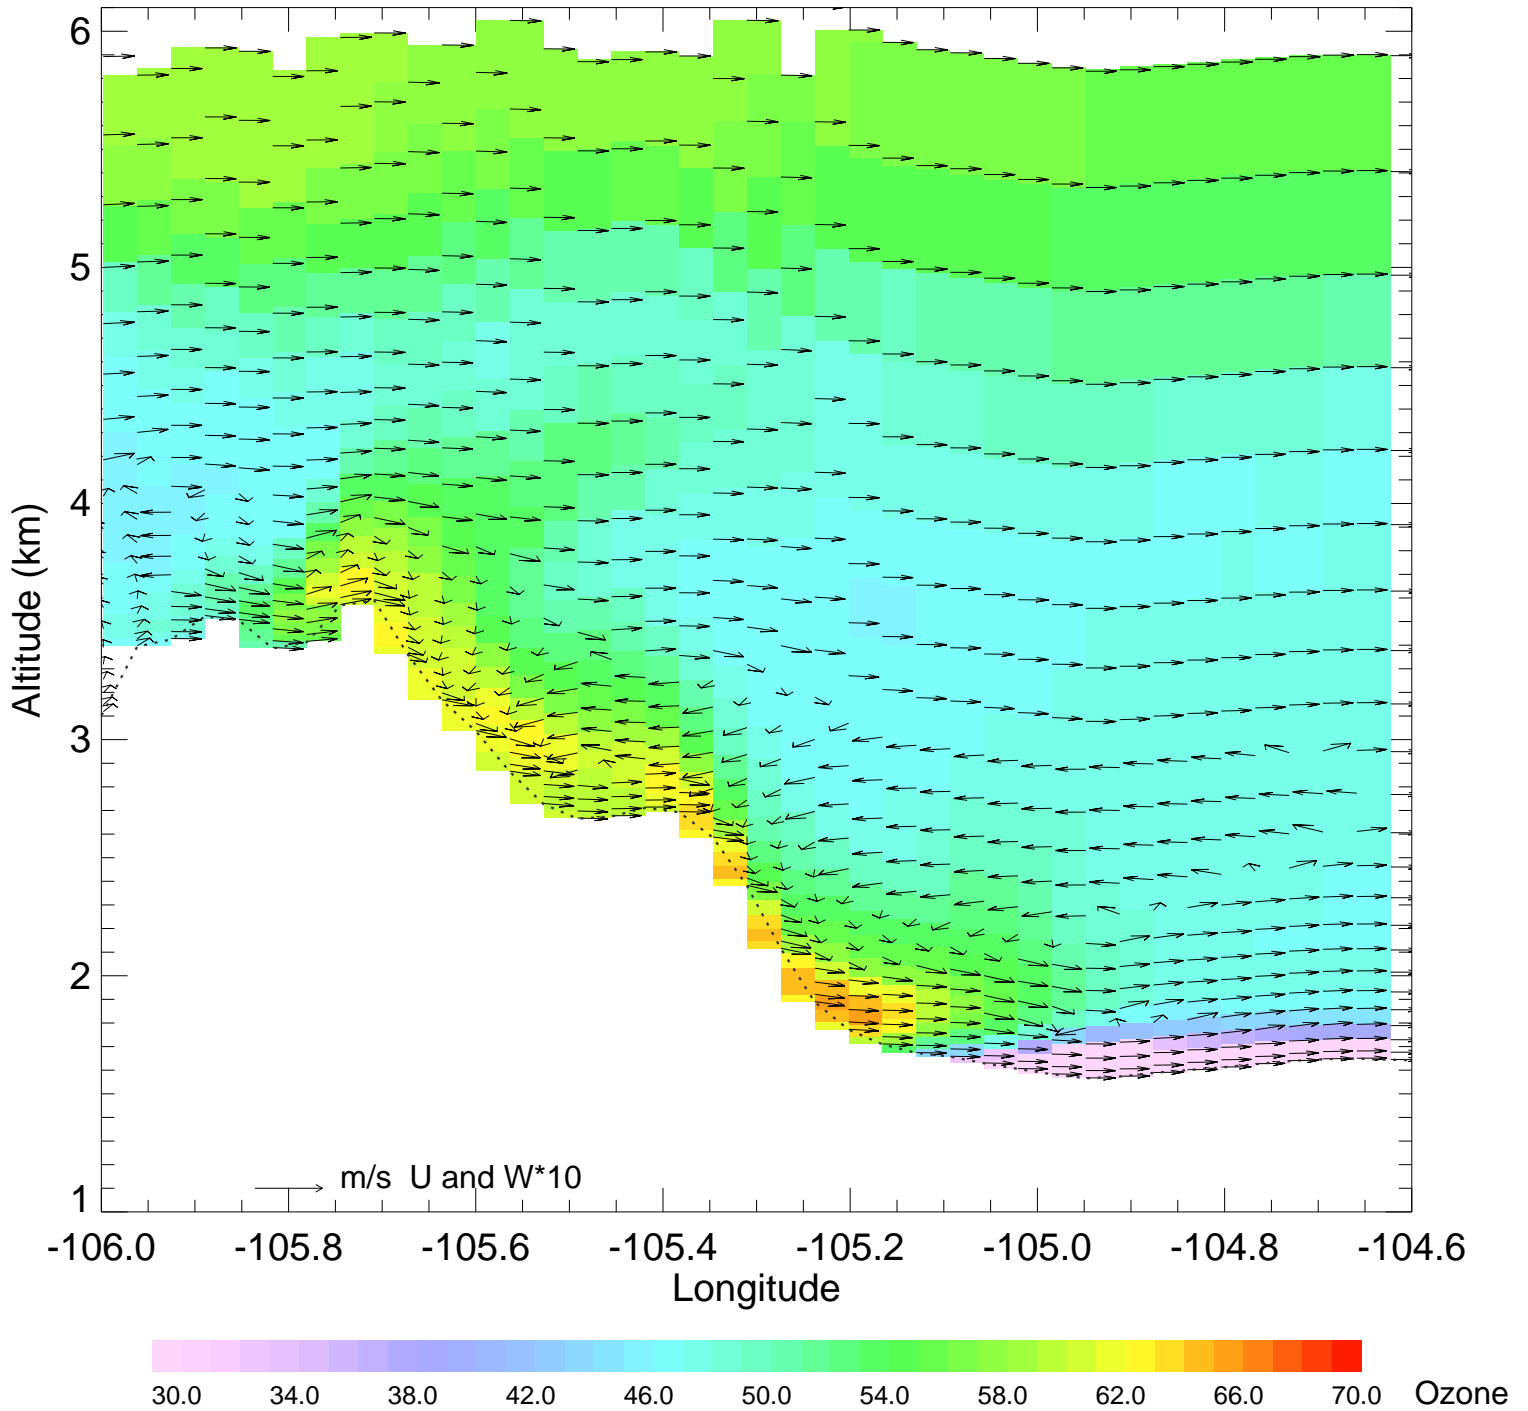

Ozone @ 39.74N 2014-08-10_06:00:00