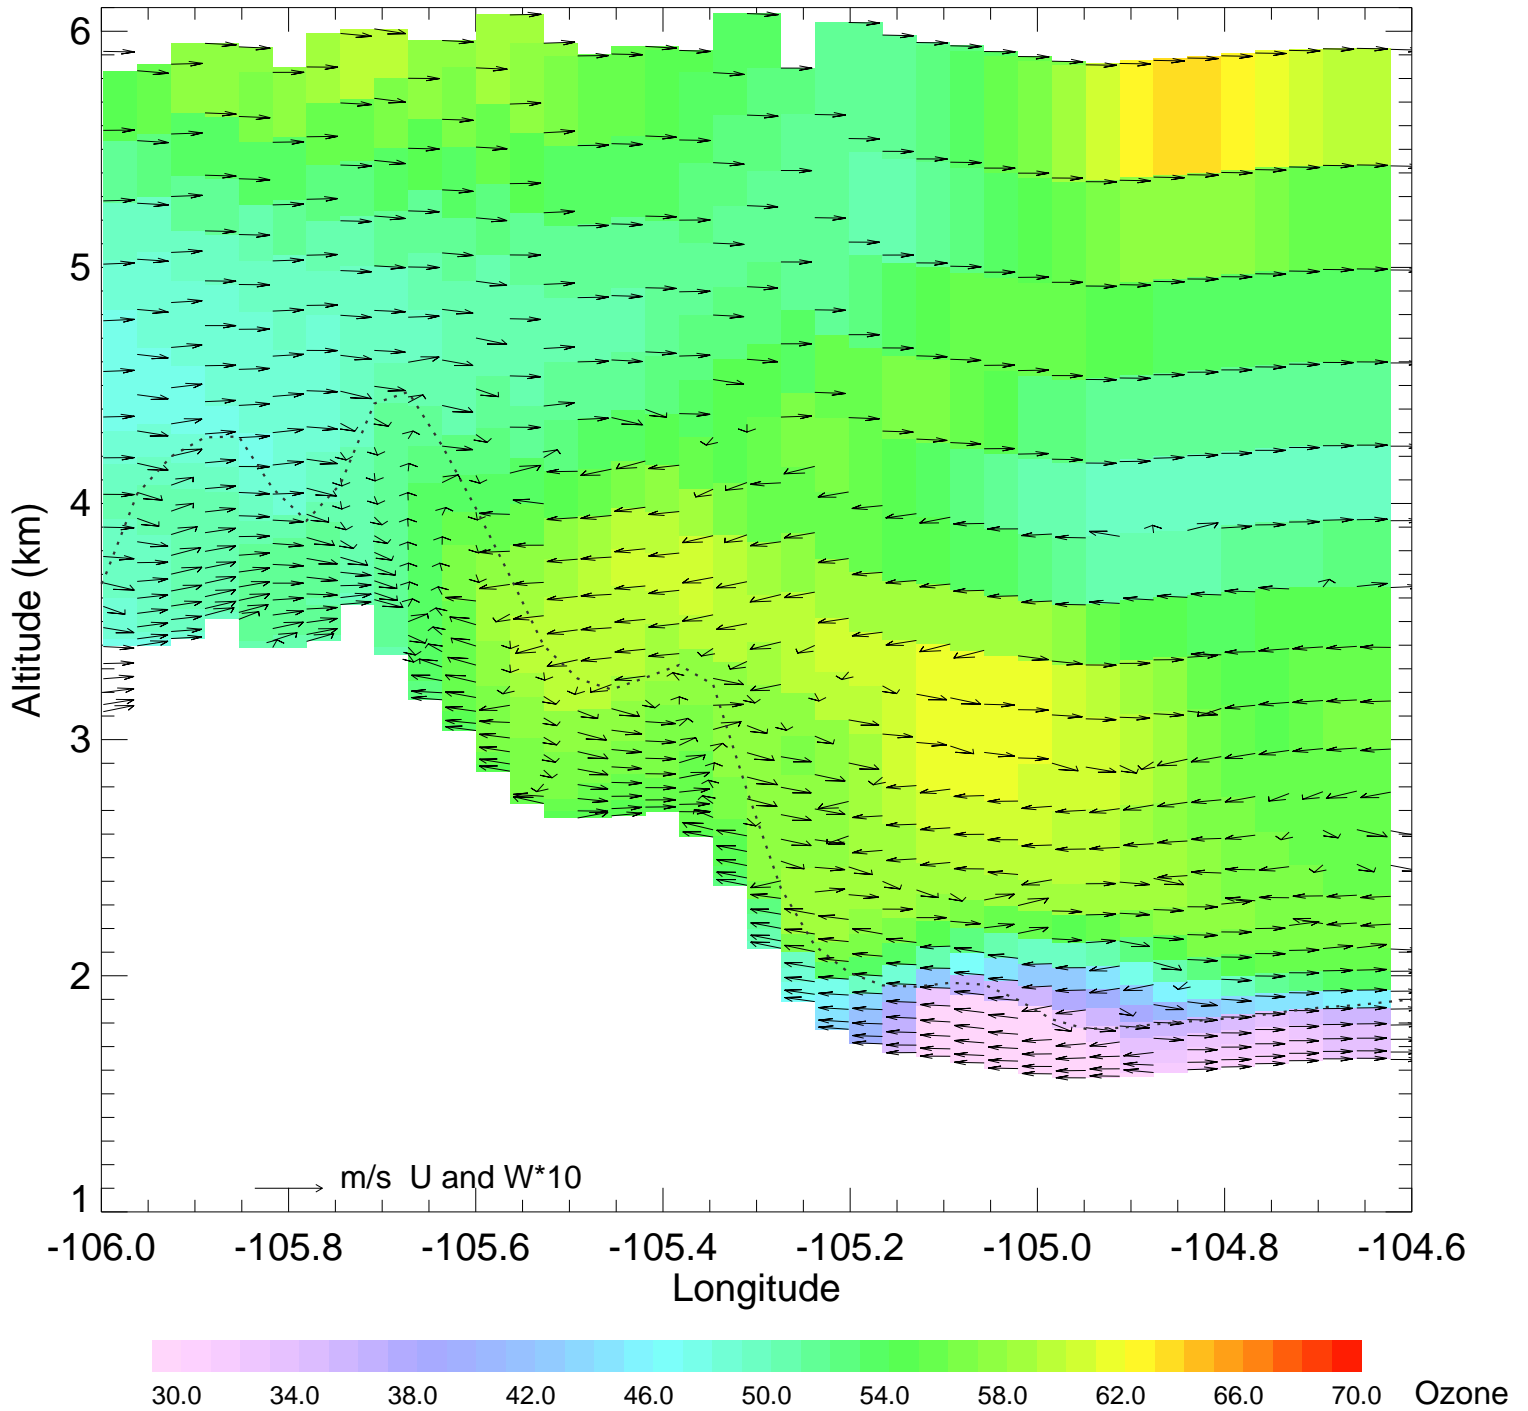

Ozone @ 39.74N 2014-08-12_12:00:00

Ozone @ 39.74N 2014-08-12_13:00:00

Ozone @ 39.74N 2014-08-12_14:00:00

Ozone @ 39.74N 2014-08-12_15:00:00

Ozone @ 39.74N 2014-08-12_16:00:00

Ozone @ 39.74N 2014-08-12_17:00:00