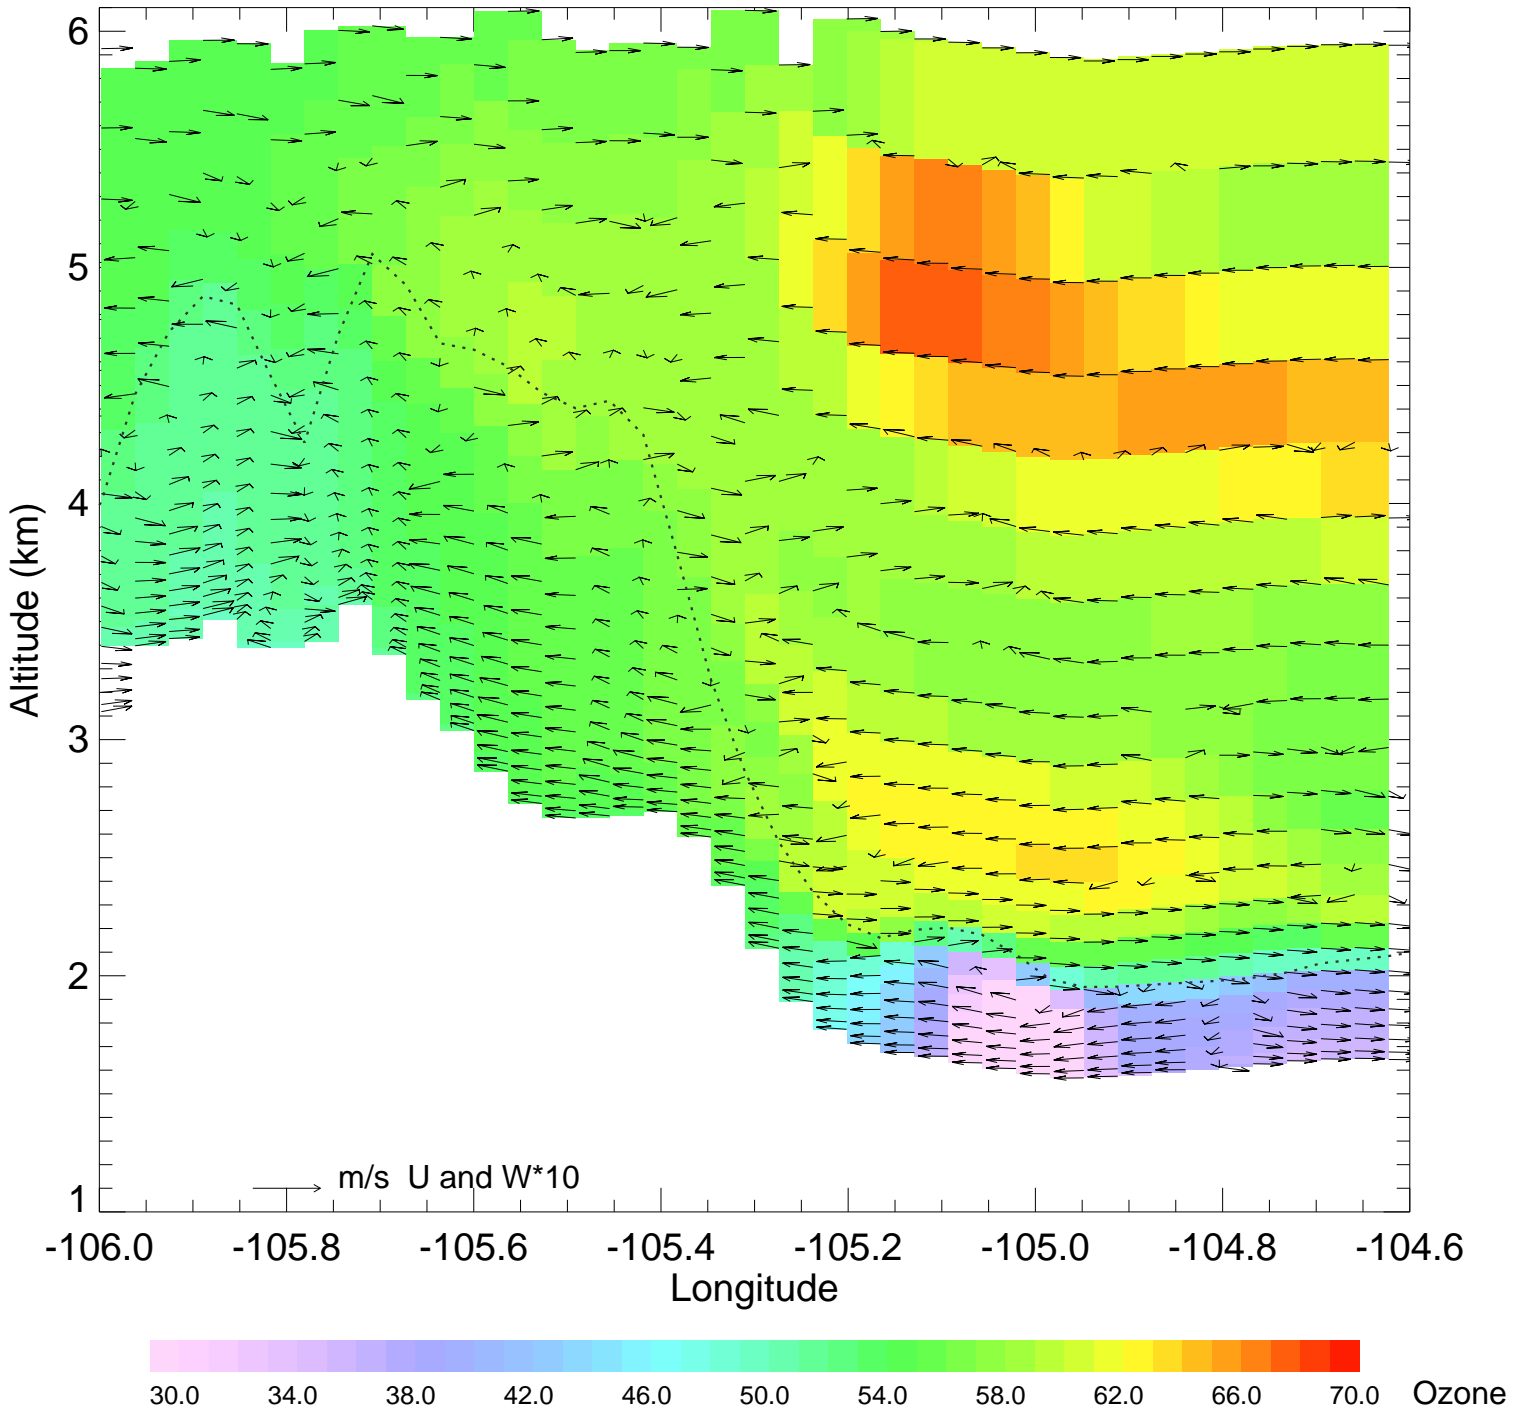

Ozone @ 39.74N 2014-08-13_13:00:00

Ozone @ 39.74N 2014-08-13_14:00:00

Ozone @ 39.74N 2014-08-13_15:00:00

Ozone @ 39.74N 2014-08-13_16:00:00

Ozone @ 39.74N 2014-08-13_17:00:00

Ozone @ 39.74N 2014-08-13_18:00:00

Ozone @ 39.74N 2014-08-13_19:00:00

Ozone @ 39.74N 2014-08-13_20:00:00

Ozone @ 39.74N 2014-08-13_21:00:00

Ozone @ 39.74N 2014-08-13_22:00:00

Ozone @ 39.74N 2014-08-13_23:00:00

Ozone @ 39.74N 2014-08-14_00:00:00