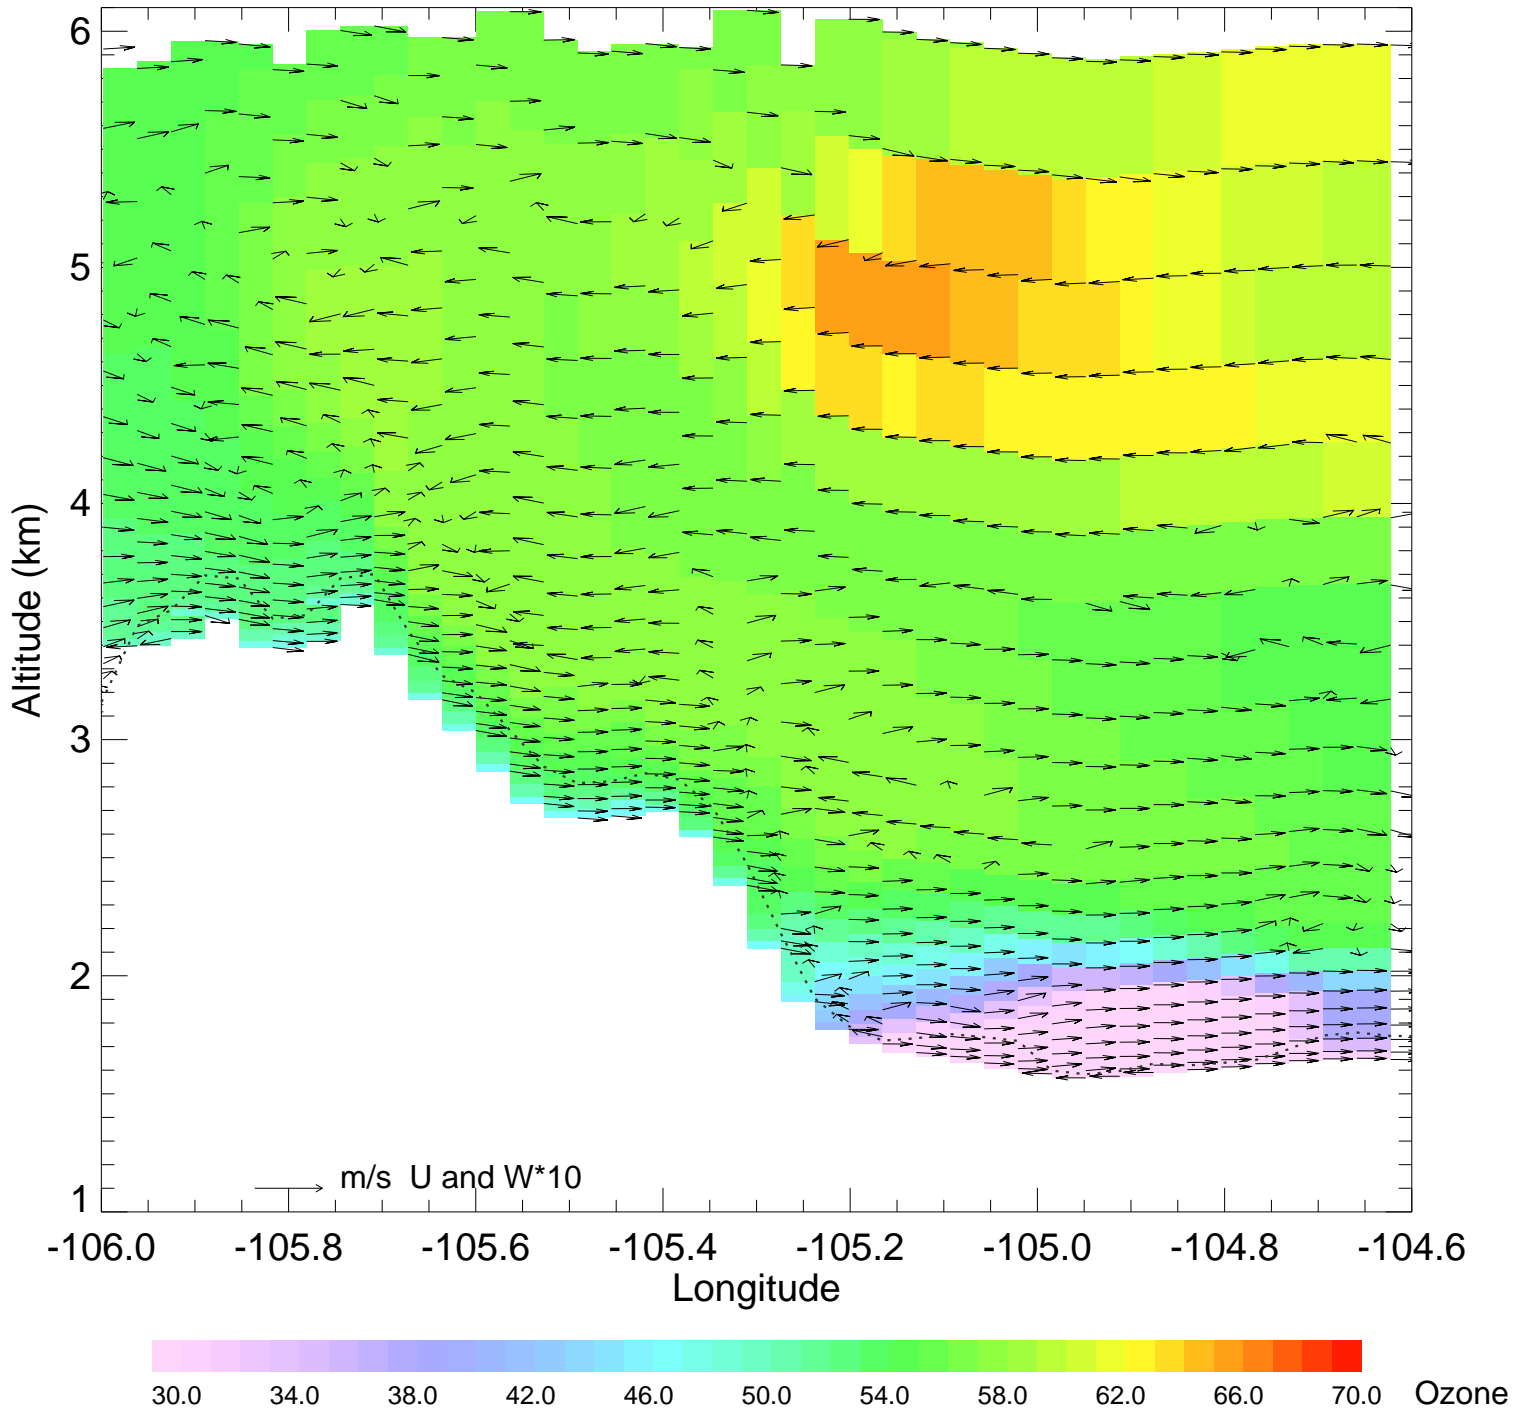

Ozone @ 39.74N 2014-08-13_13:00:00