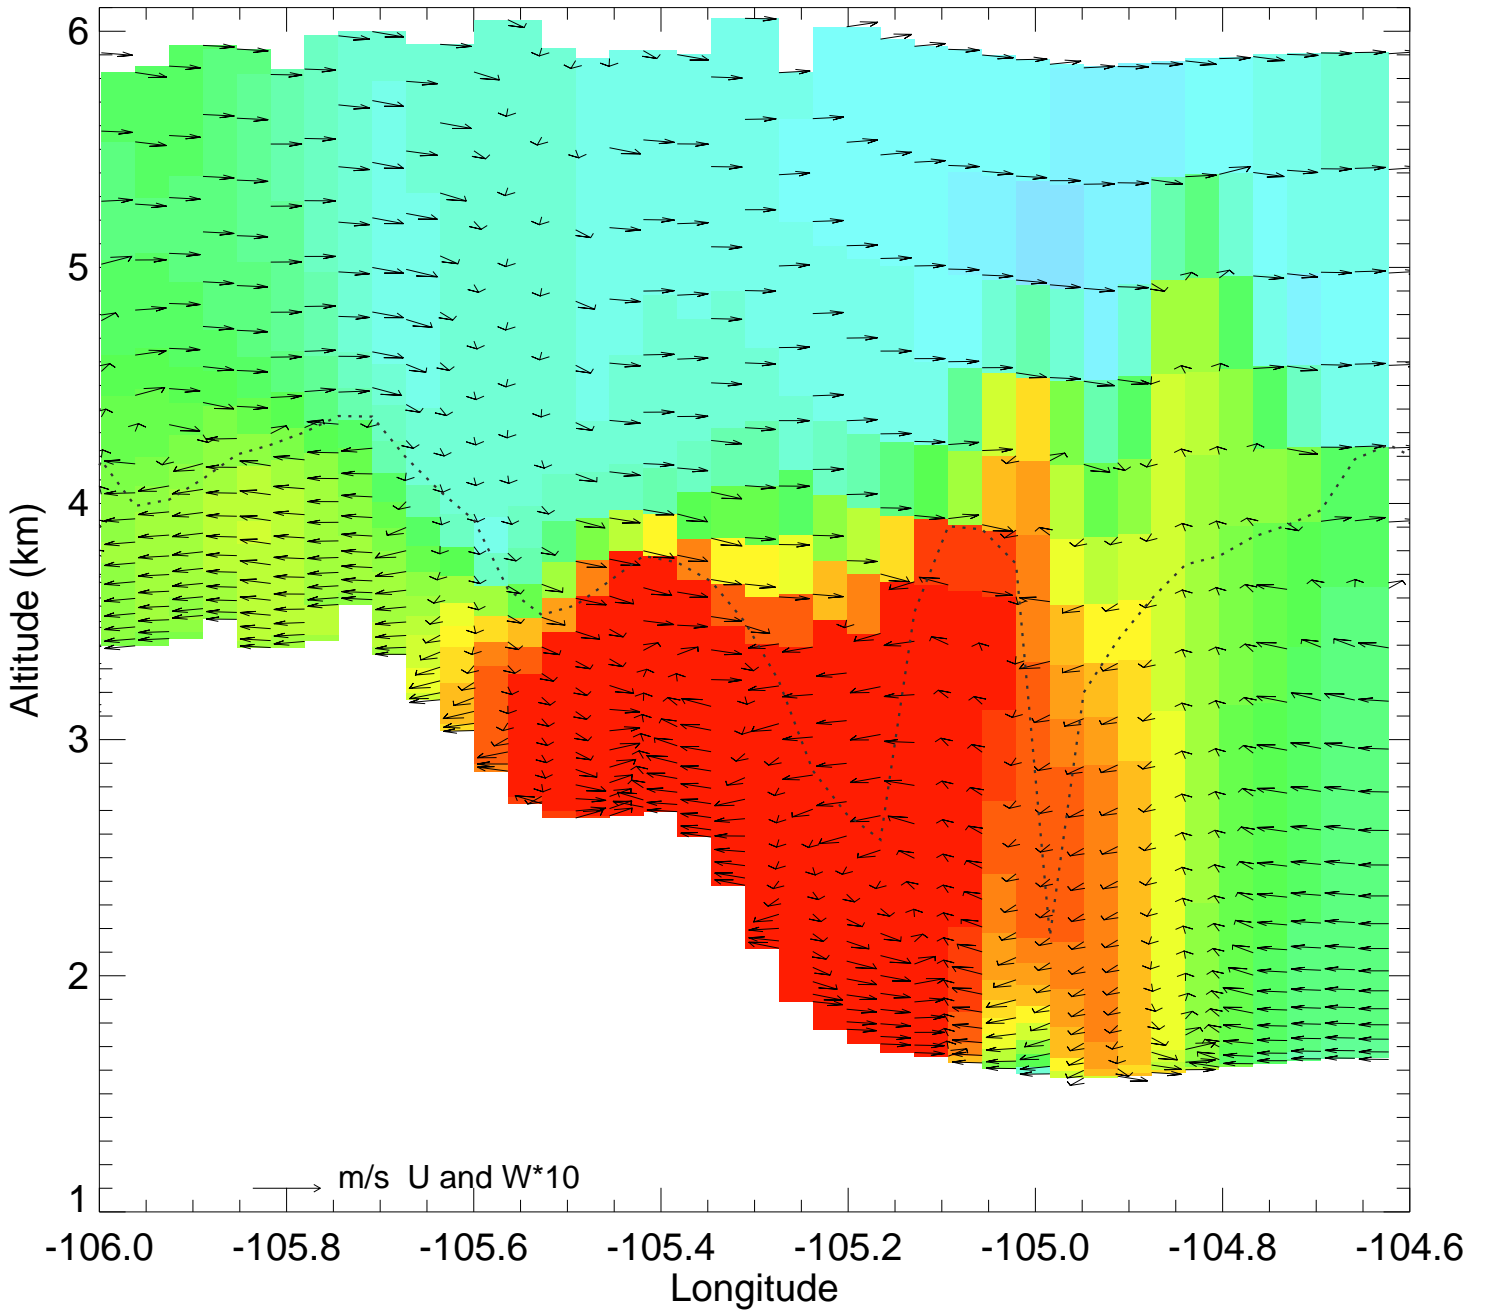

Ozone @ 39.74N 2014-08-10_18:00:00

Ozone @ 39.74N 2014-08-10_19:00:00

Ozone @ 39.74N 2014-08-10_20:00:00

Ozone @ 39.74N 2014-08-10_21:00:00

Ozone @ 39.74N 2014-08-10_22:00:00

Ozone @ 39.74N 2014-08-10_23:00:00