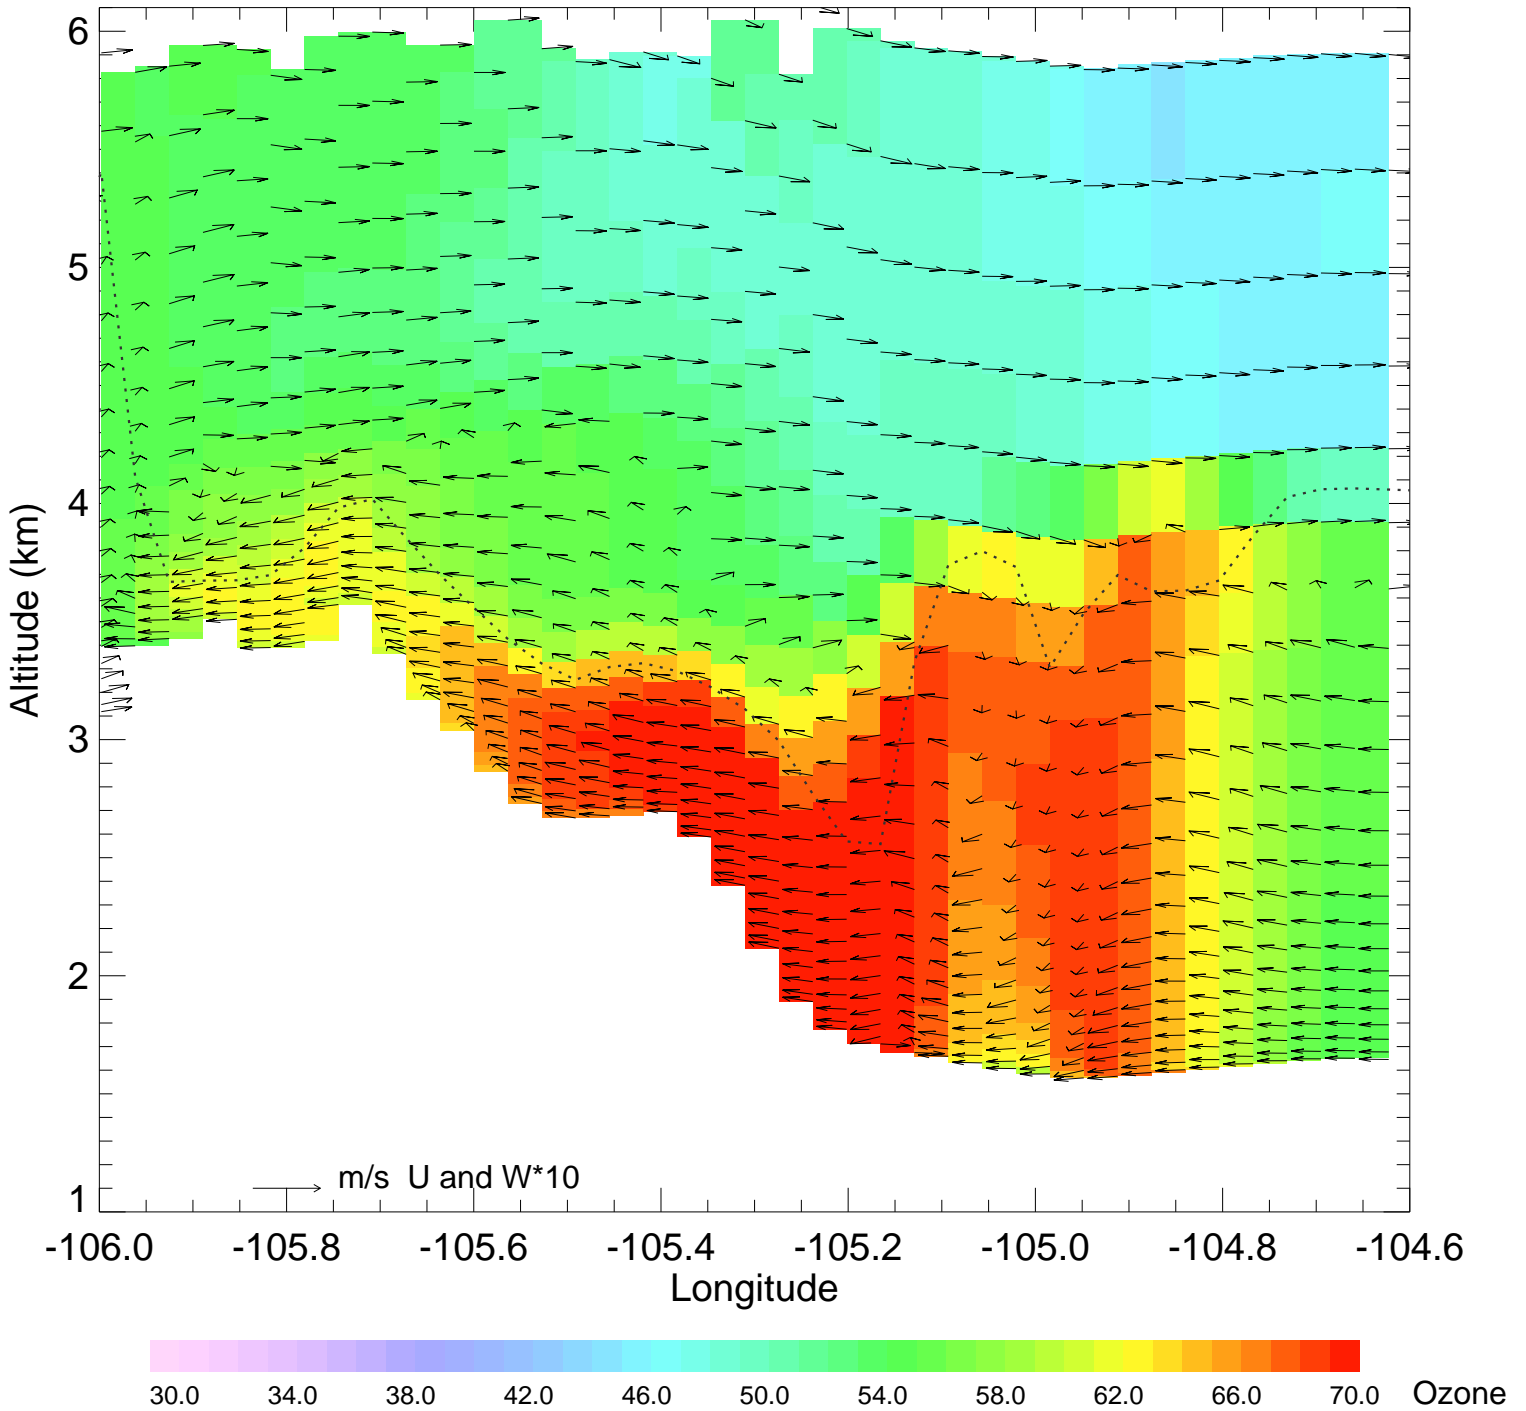

Ozone @ 39.74N 2014-08-10_18:00:00

Ozone @ 39.74N 2014-08-10_19:00:00

Ozone @ 39.74N 2014-08-10_20:00:00

Ozone @ 39.74N 2014-08-10_21:00:00

Ozone @ 39.74N 2014-08-10_22:00:00

Ozone @ 39.74N 2014-08-10_23:00:00