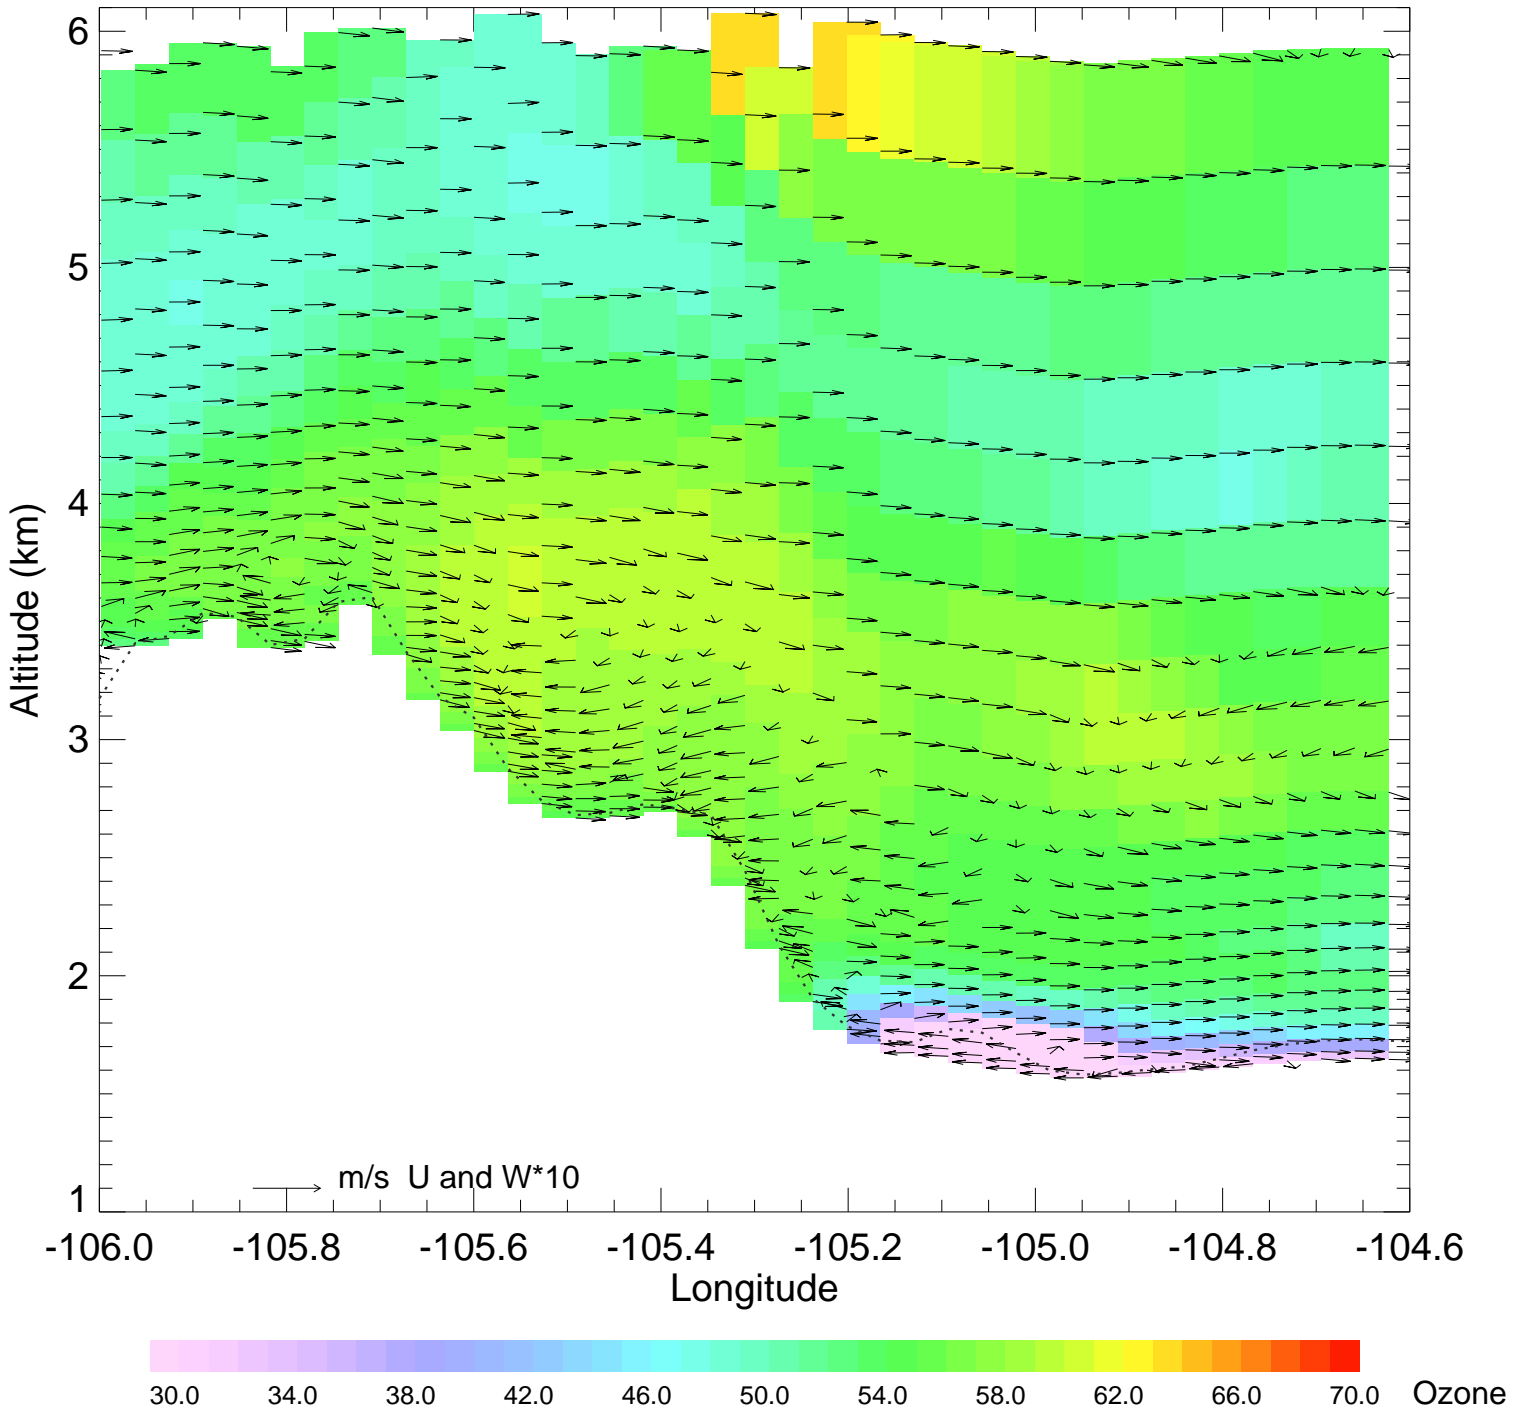

Ozone @ 39.74N 2014-08-12_06:00:00

Ozone @ 39.74N 2014-08-12_07:00:00

Ozone @ 39.74N 2014-08-12_08:00:00

Ozone @ 39.74N 2014-08-12_09:00:00

Ozone @ 39.74N 2014-08-12_10:00:00

Ozone @ 39.74N 2014-08-12_11:00:00