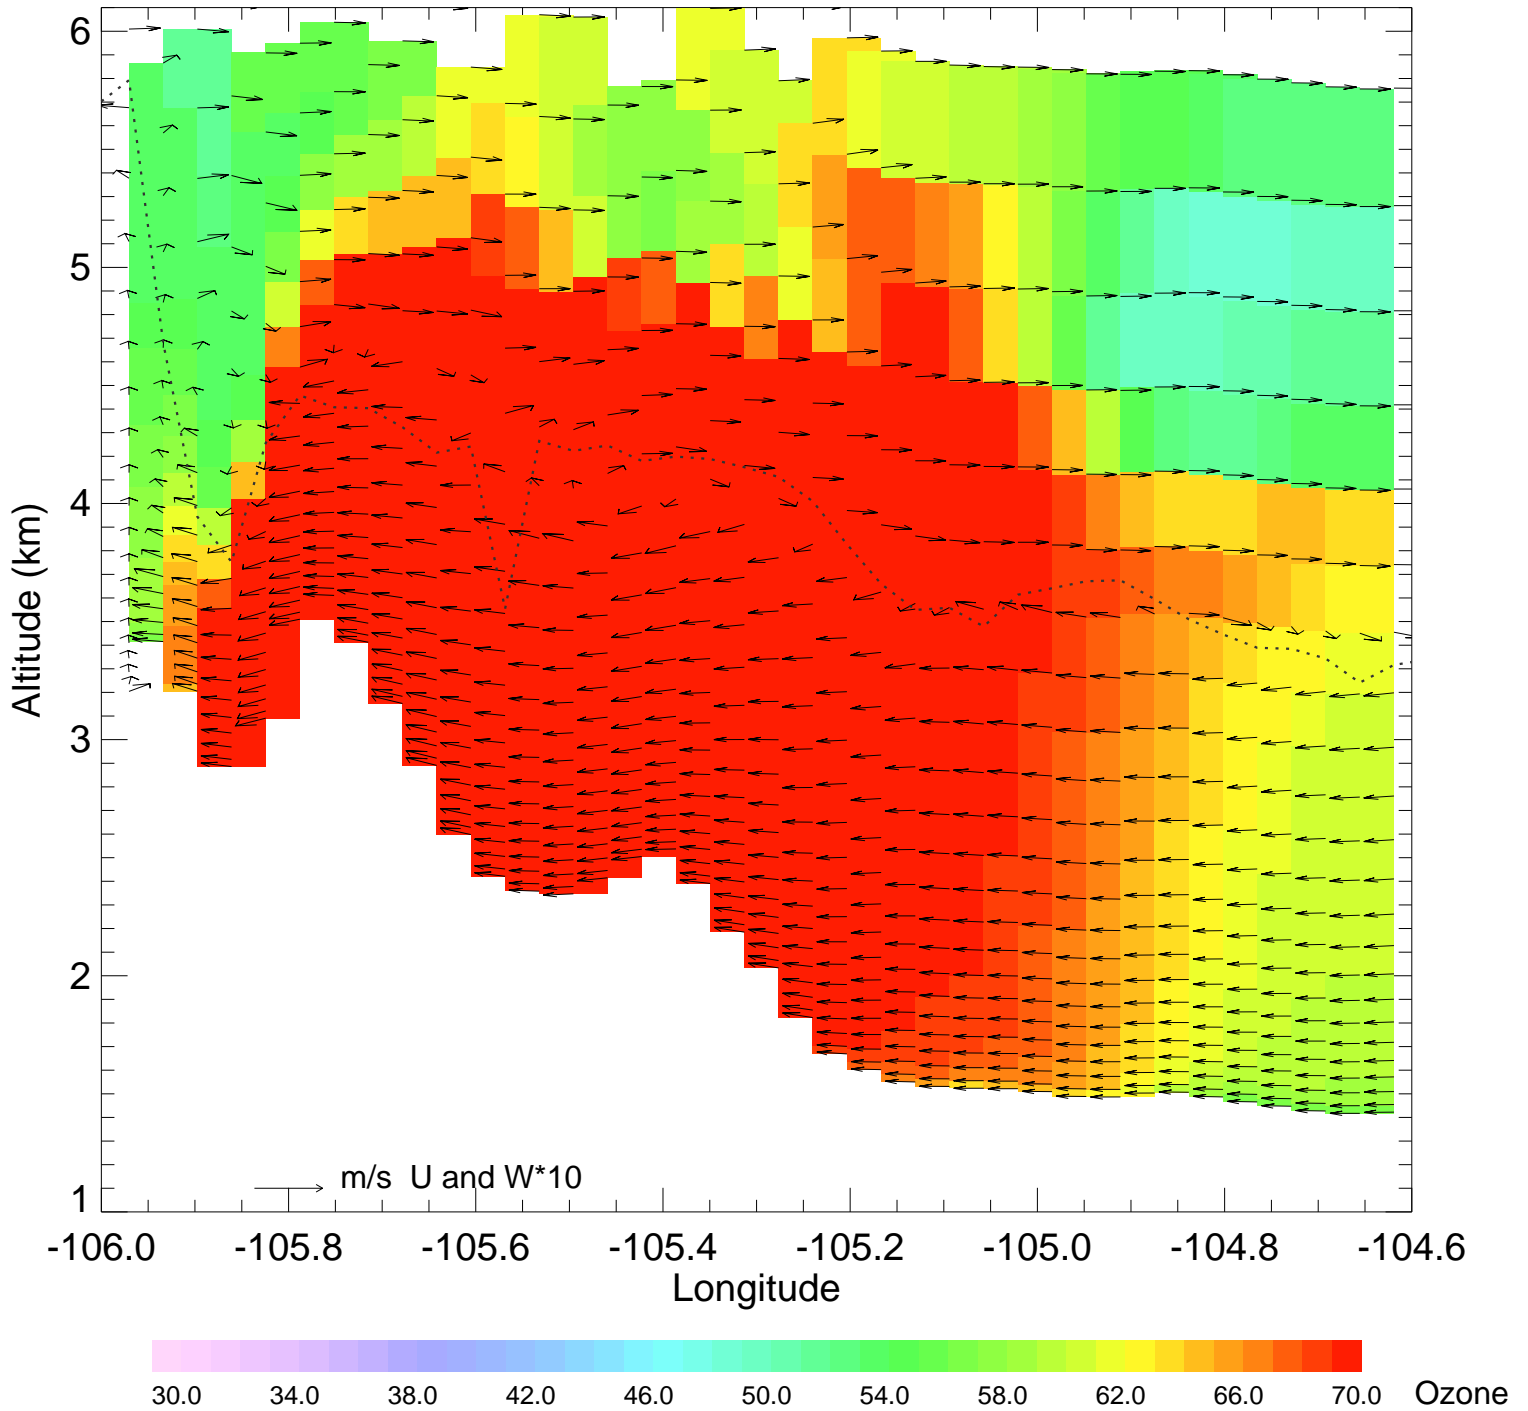

Ozone @ 40.30N 2014-08-13_00:00:00