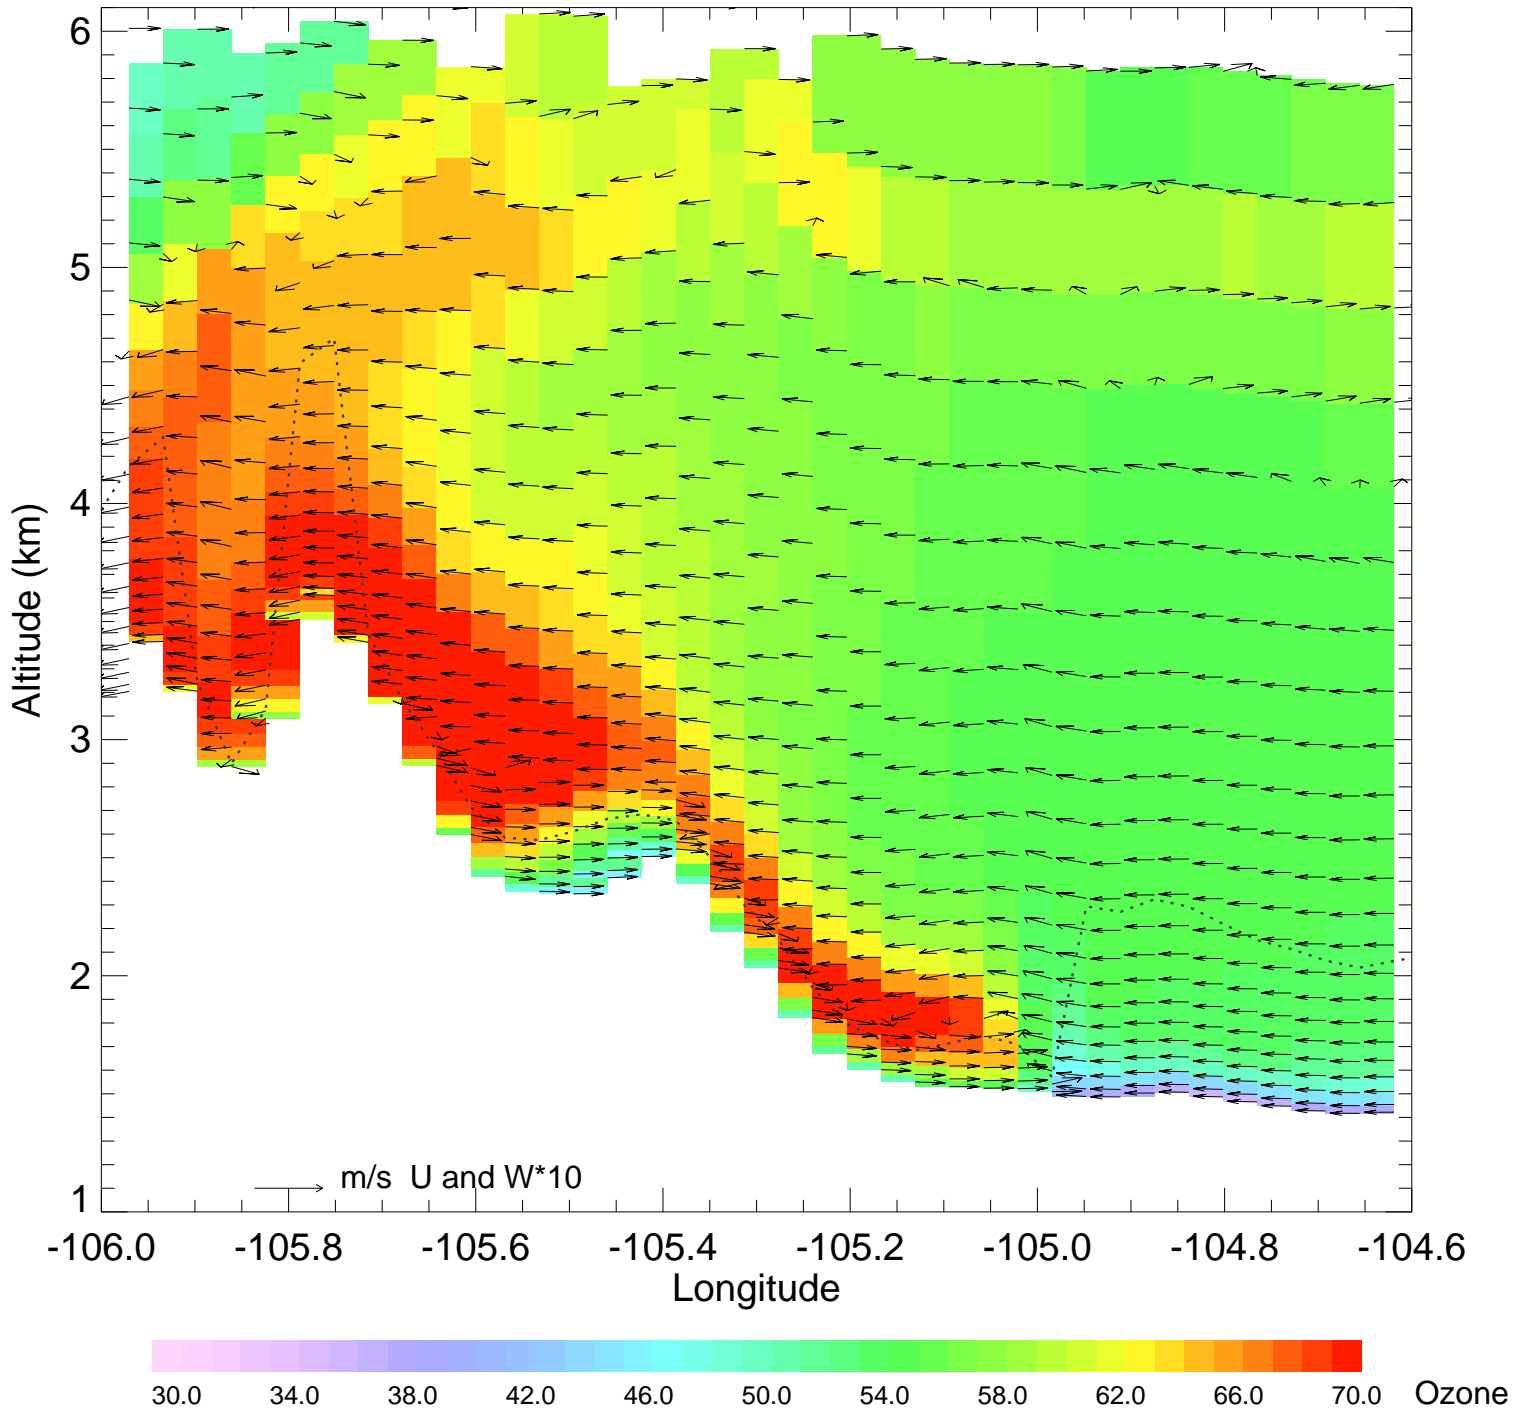

Ozone @ 40.30N 2014-08-13_18:00:00

Ozone @ 40.30N 2014-08-13_19:00:00

Ozone @ 40.30N 2014-08-13_20:00:00

Ozone @ 40.30N 2014-08-13_21:00:00

Ozone @ 40.30N 2014-08-13_22:00:00

Ozone @ 40.30N 2014-08-13_23:00:00

Ozone @ 40.30N 2014-08-14_00:00:00

Ozone @ 40.30N 2014-08-14_01:00:00

Ozone @ 40.30N 2014-08-14_02:00:00

Ozone @ 40.30N 2014-08-14_03:00:00

Ozone @ 40.30N 2014-08-14_04:00:00

Ozone @ 40.30N 2014-08-14_05:00:00