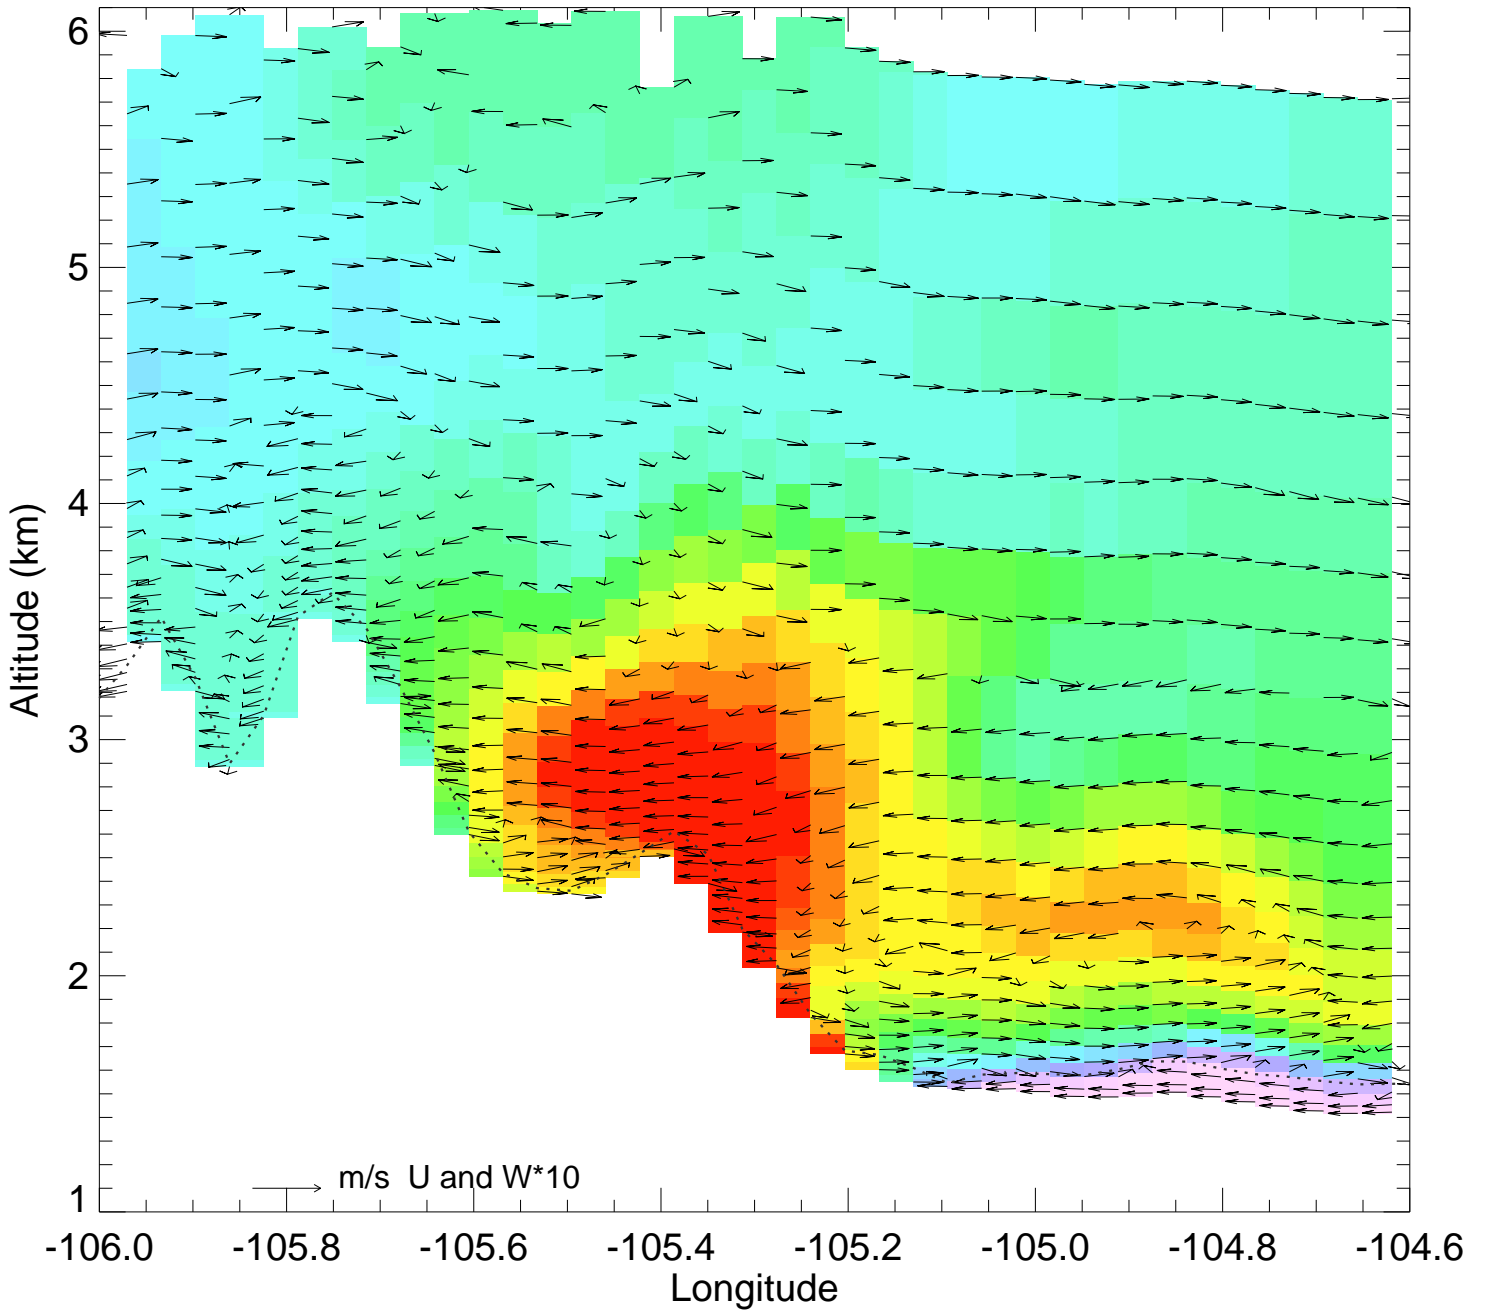

Ozone @ 40.30N 2014-08-11_00:00:00

Ozone @ 40.30N 2014-08-11_01:00:00

Ozone @ 40.30N 2014-08-11_02:00:00

Ozone @ 40.30N 2014-08-11_03:00:00

Ozone @ 40.30N 2014-08-11_04:00:00

Ozone @ 40.30N 2014-08-11_05:00:00