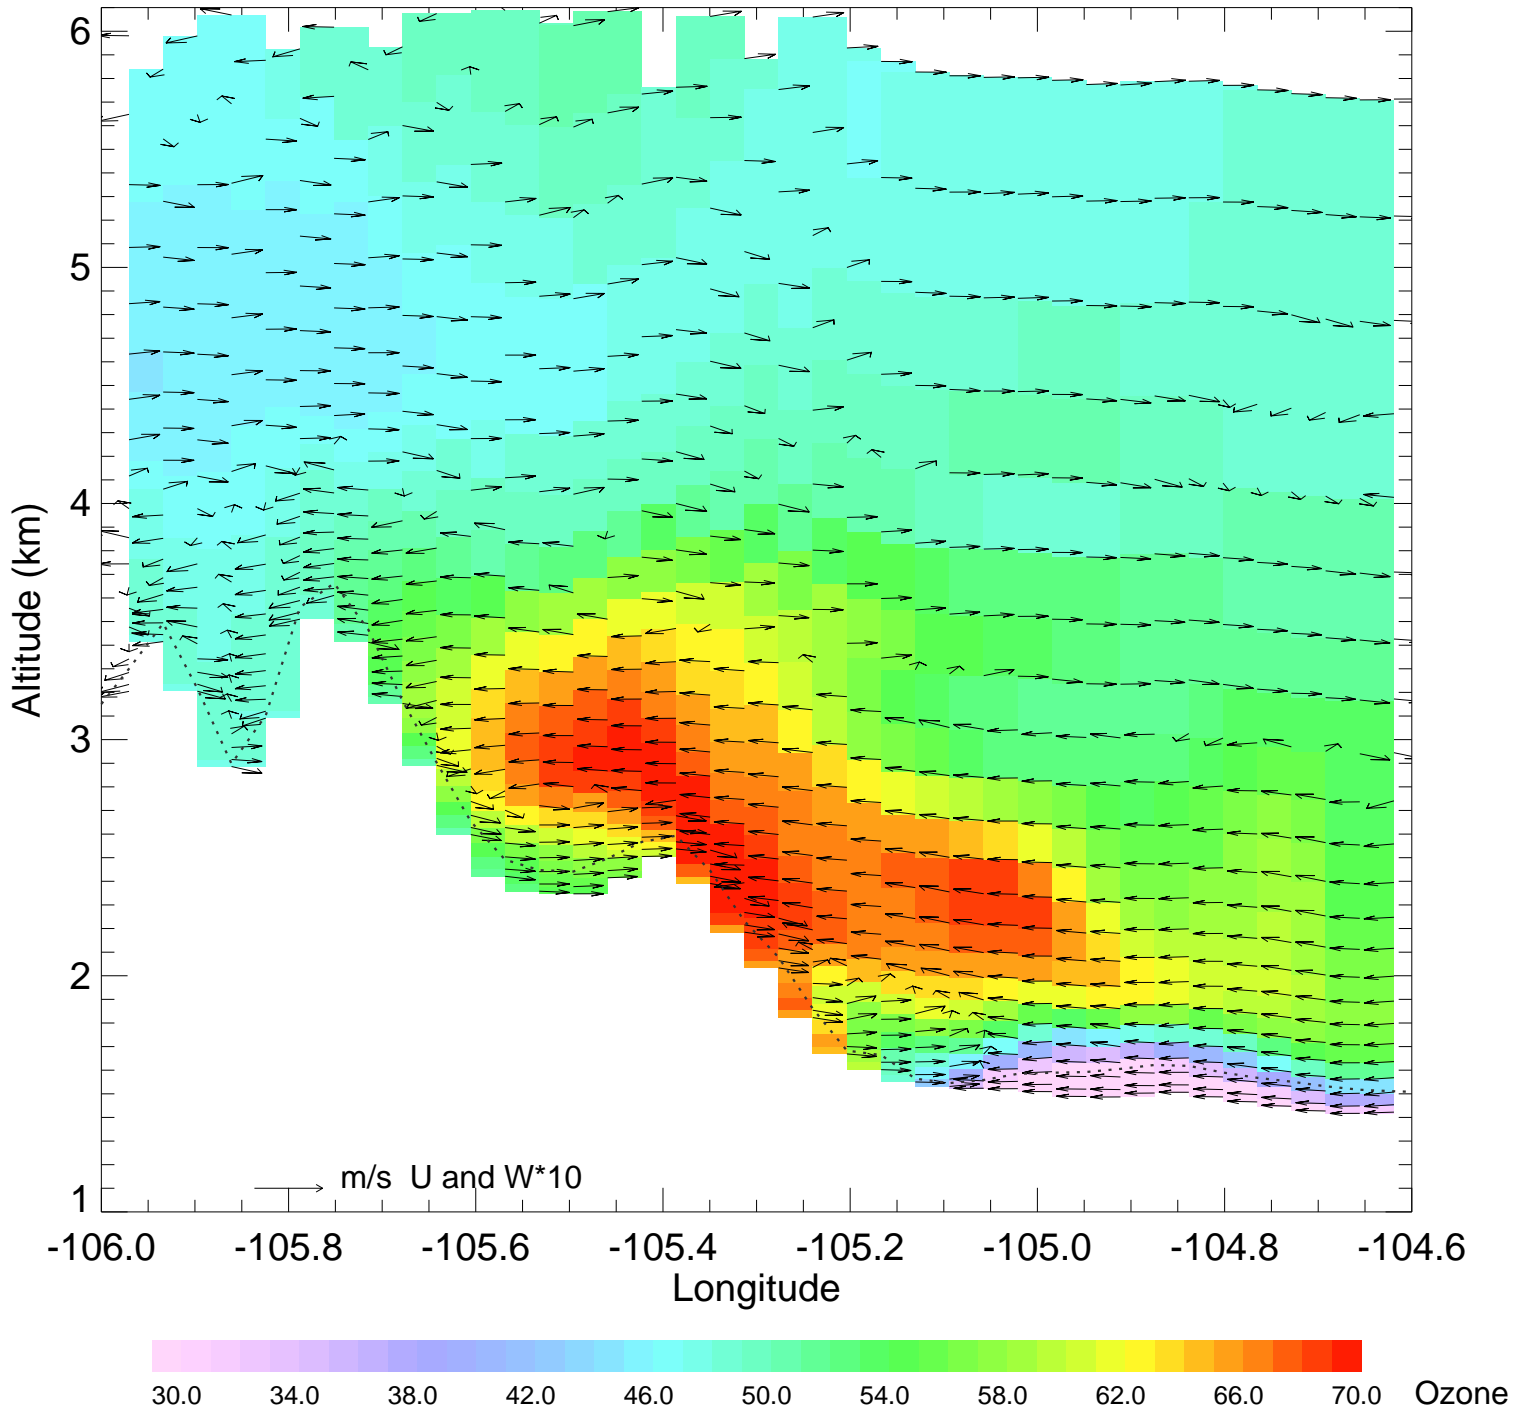

Ozone @ 40.30N 2014-08-11_00:00:00

Ozone @ 40.30N 2014-08-11_01:00:00

Ozone @ 40.30N 2014-08-11_02:00:00

Ozone @ 40.30N 2014-08-11_03:00:00

Ozone @ 40.30N 2014-08-11_04:00:00

Ozone @ 40.30N 2014-08-11_05:00:00