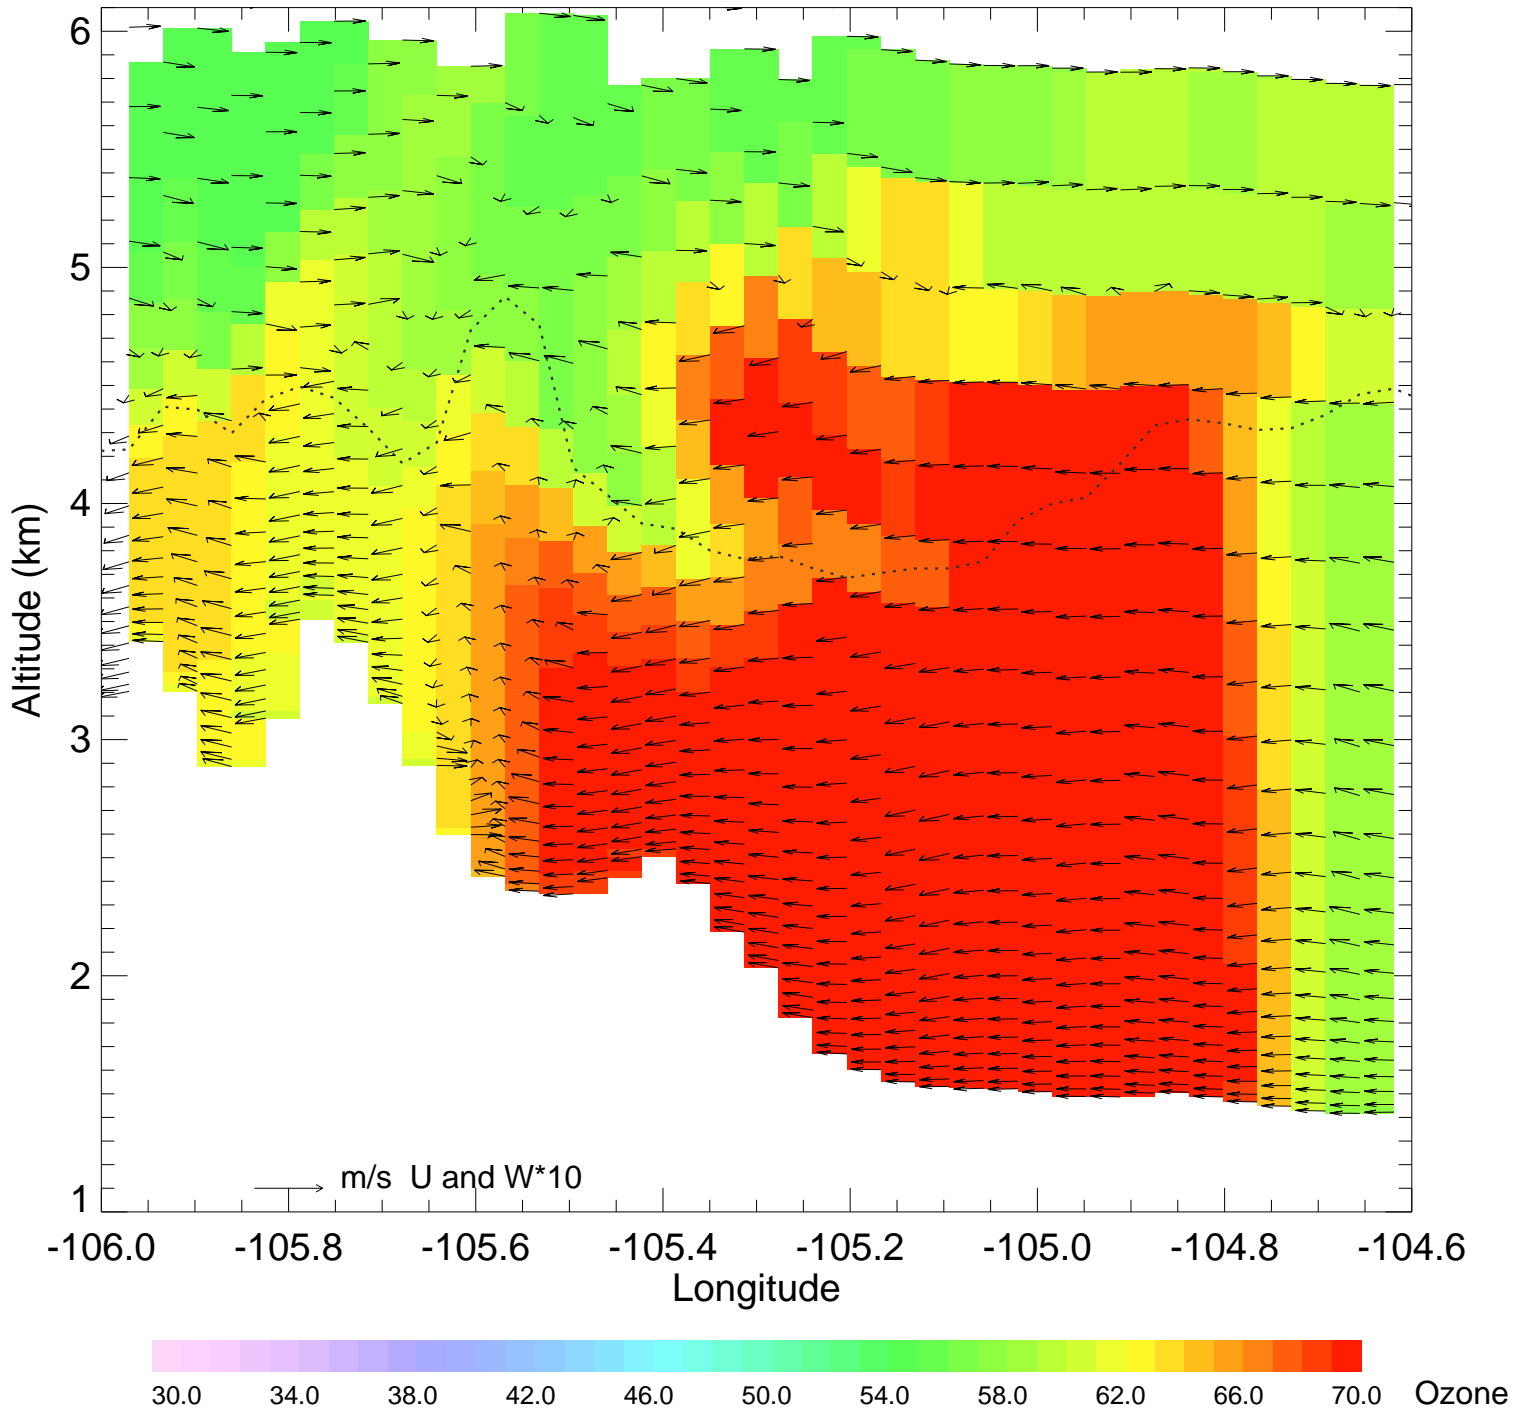

Ozone @ 40.30N 2014-08-13_18:00:00

Ozone @ 40.30N 2014-08-13_19:00:00

Ozone @ 40.30N 2014-08-13_20:00:00

Ozone @ 40.30N 2014-08-13_21:00:00

Ozone @ 40.30N 2014-08-13_22:00:00

Ozone @ 40.30N 2014-08-13_23:00:00

Ozone @ 40.30N 2014-08-14_00:00:00

Ozone @ 40.30N 2014-08-14_01:00:00

Ozone @ 40.30N 2014-08-14_02:00:00

Ozone @ 40.30N 2014-08-14_03:00:00

Ozone @ 40.30N 2014-08-14_04:00:00

Ozone @ 40.30N 2014-08-14_05:00:00