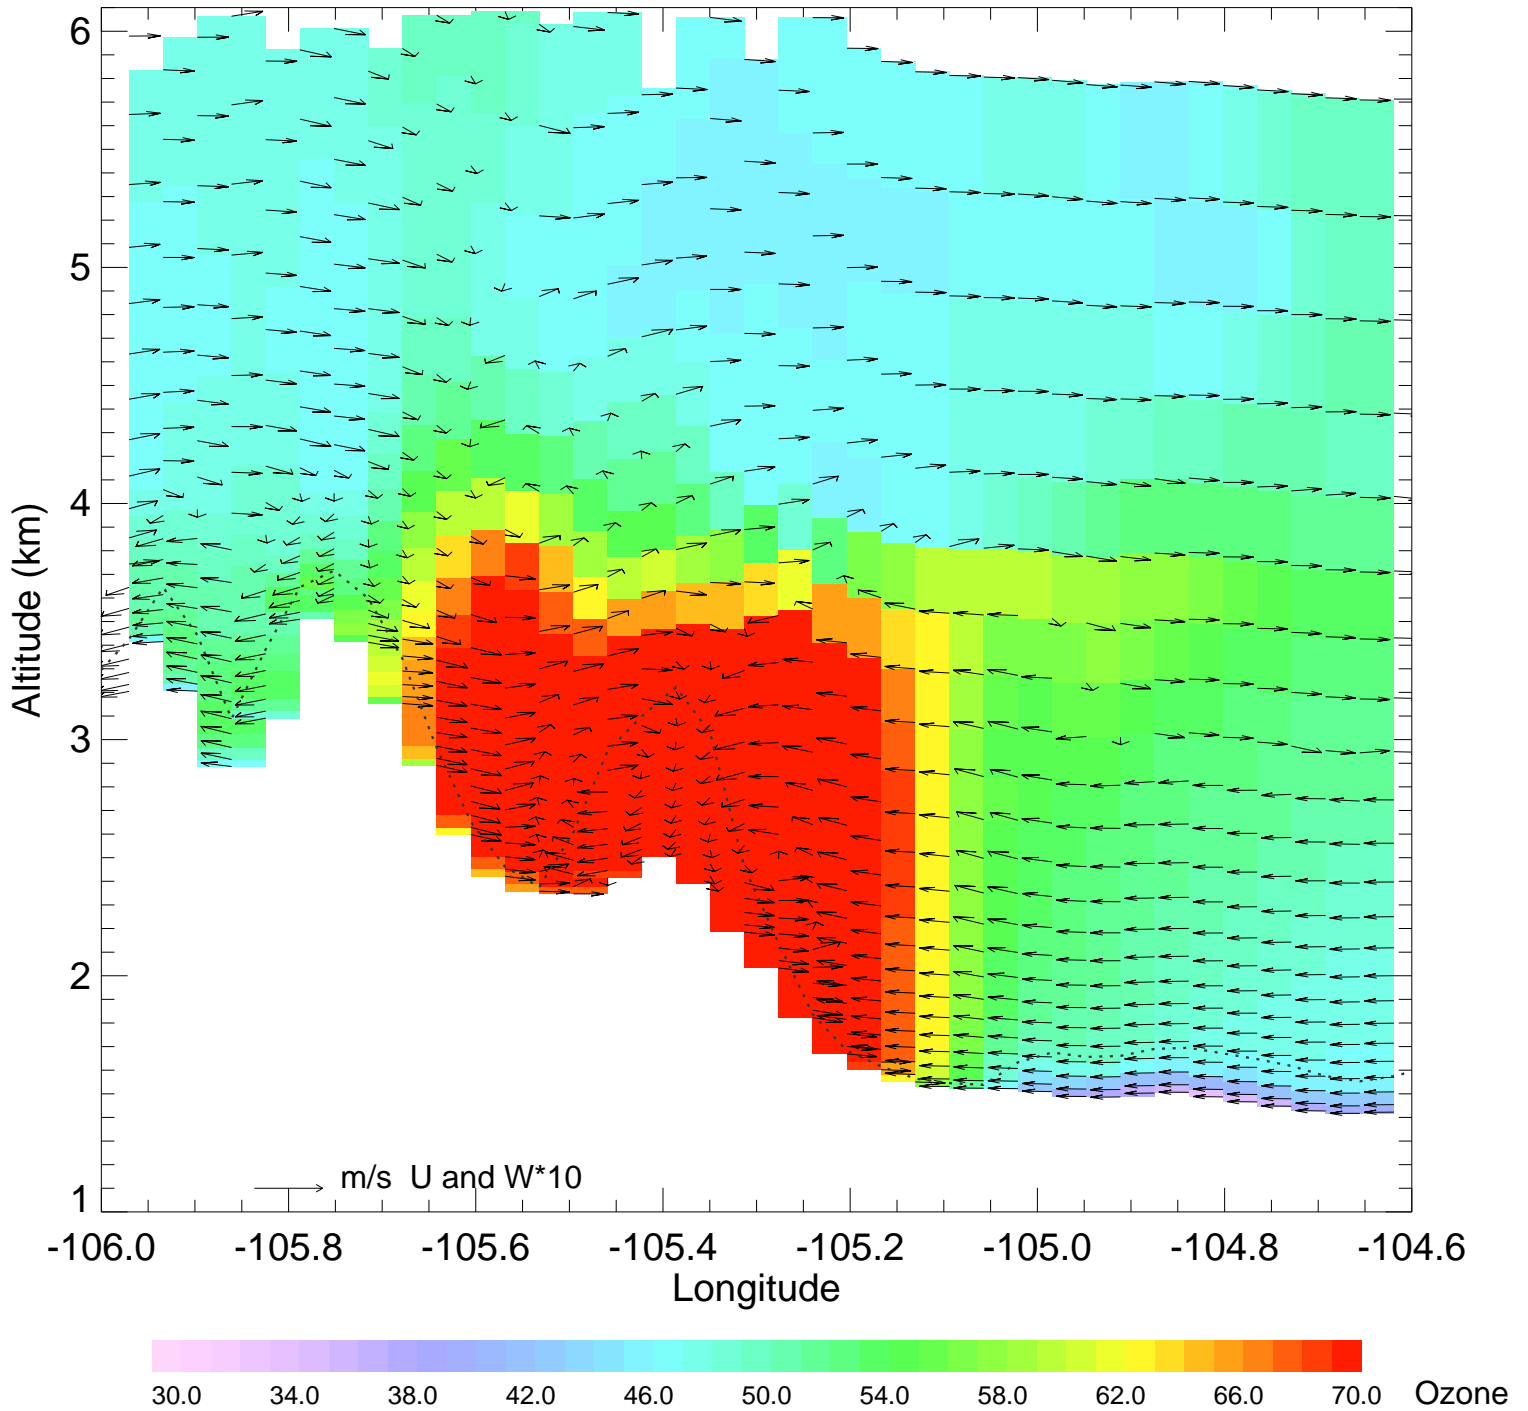

Ozone @ 40.30N 2014-08-11_02:00:00