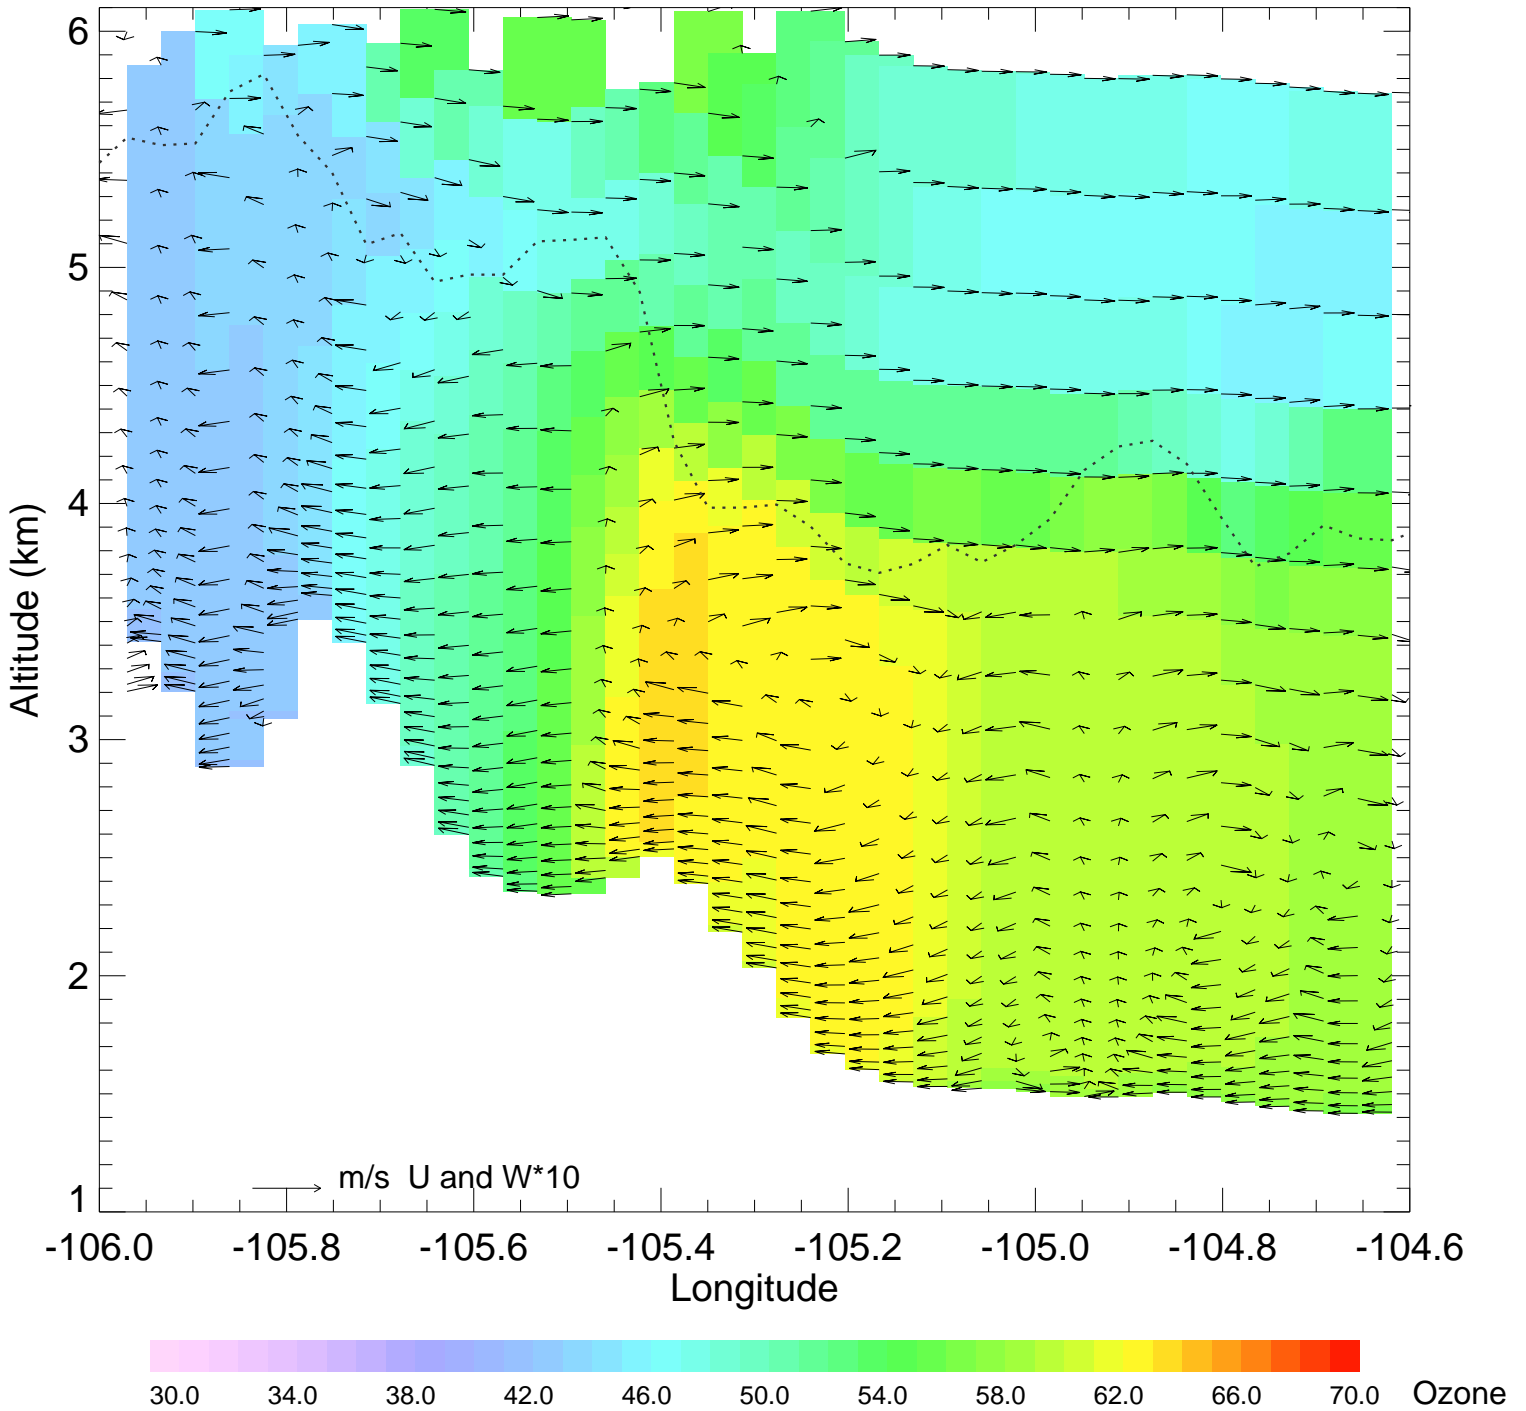

Ozone @ 40.30N 2014-08-11_18:00:00

Ozone @ 40.30N 2014-08-11_19:00:00

Ozone @ 40.30N 2014-08-11_20:00:00

Ozone @ 40.30N 2014-08-11_21:00:00

Ozone @ 40.30N 2014-08-11_22:00:00

Ozone @ 40.30N 2014-08-11_23:00:00