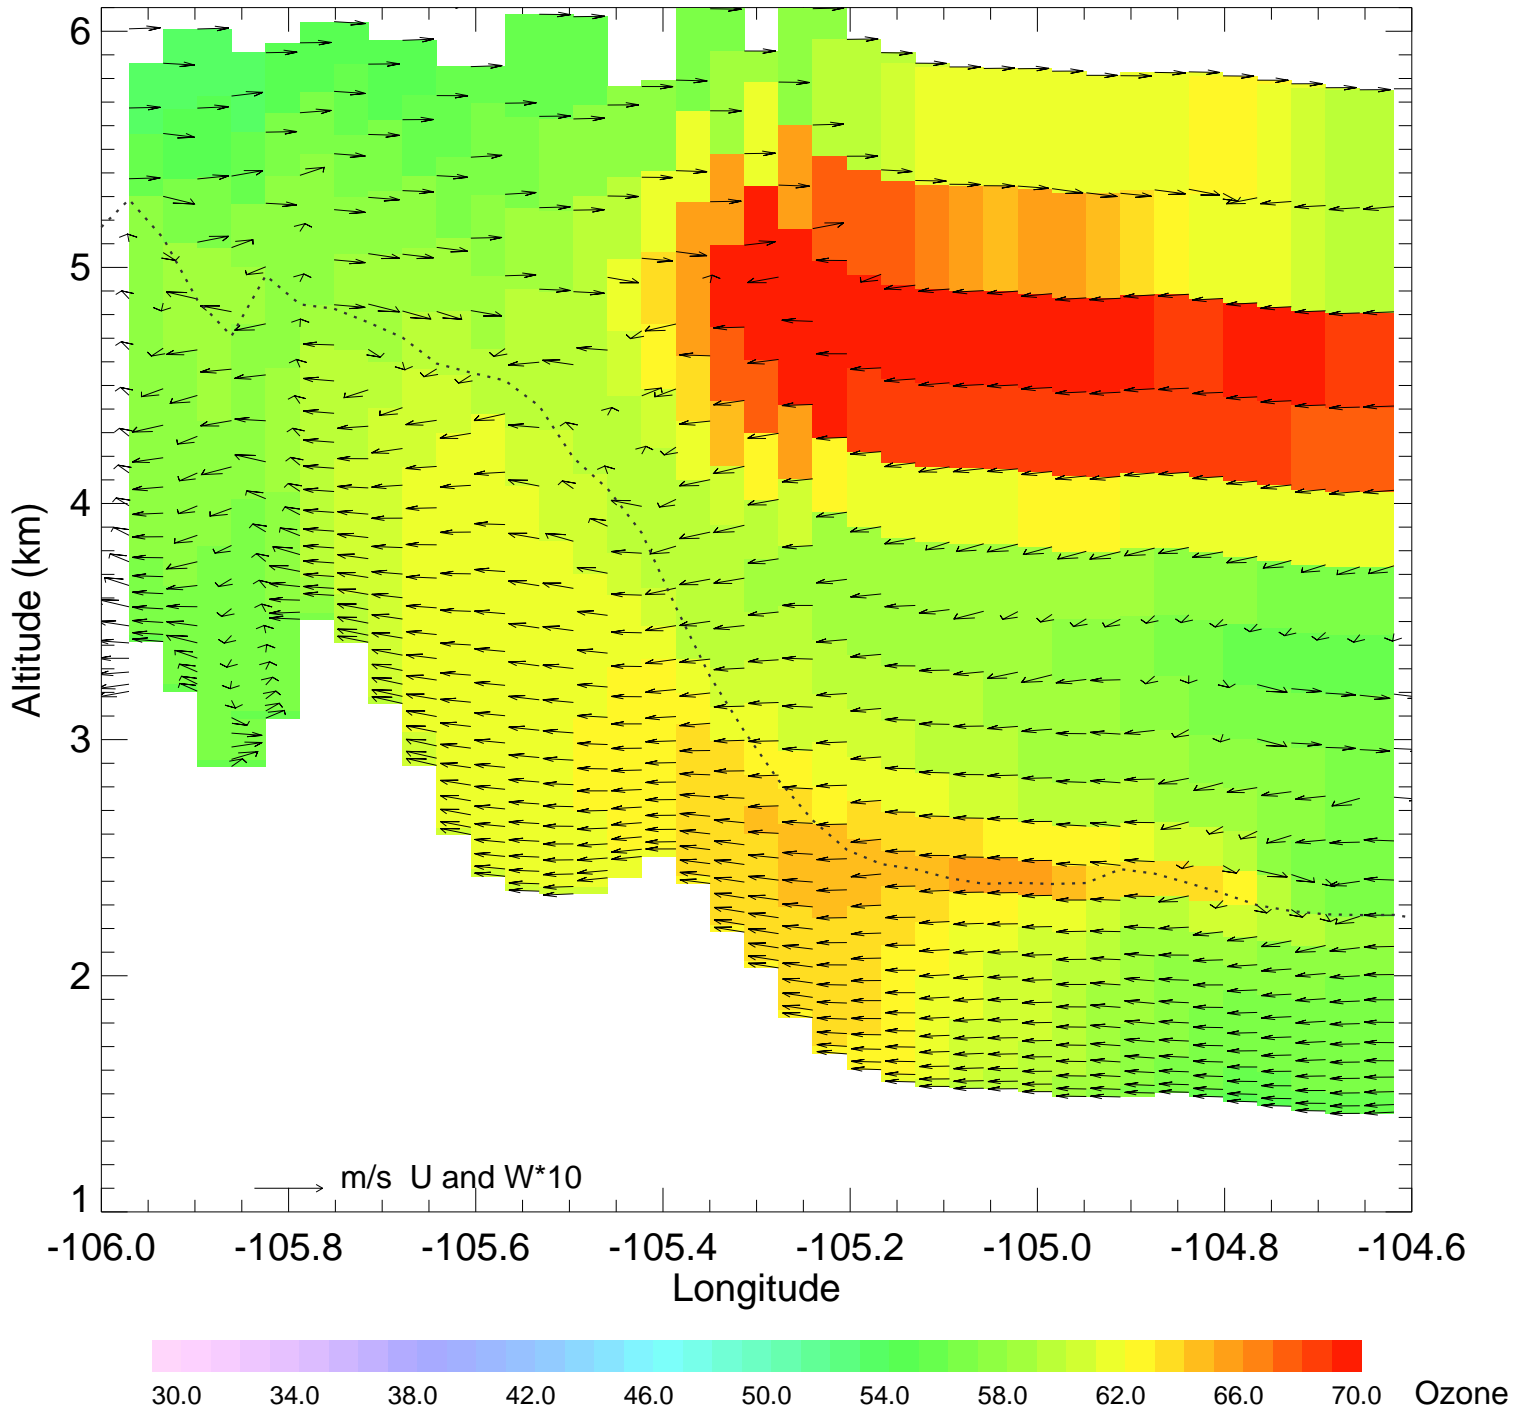

Ozone @ 40.30N 2014-08-13_12:00:00

Ozone @ 40.30N 2014-08-13_13:00:00

Ozone @ 40.30N 2014-08-13_14:00:00

Ozone @ 40.30N 2014-08-13_15:00:00

Ozone @ 40.30N 2014-08-13_16:00:00

Ozone @ 40.30N 2014-08-13_17:00:00

Ozone @ 40.30N 2014-08-13_18:00:00

Ozone @ 40.30N 2014-08-13_19:00:00

Ozone @ 40.30N 2014-08-13_20:00:00

Ozone @ 40.30N 2014-08-13_21:00:00

Ozone @ 40.30N 2014-08-13_22:00:00

Ozone @ 40.30N 2014-08-13_23:00:00