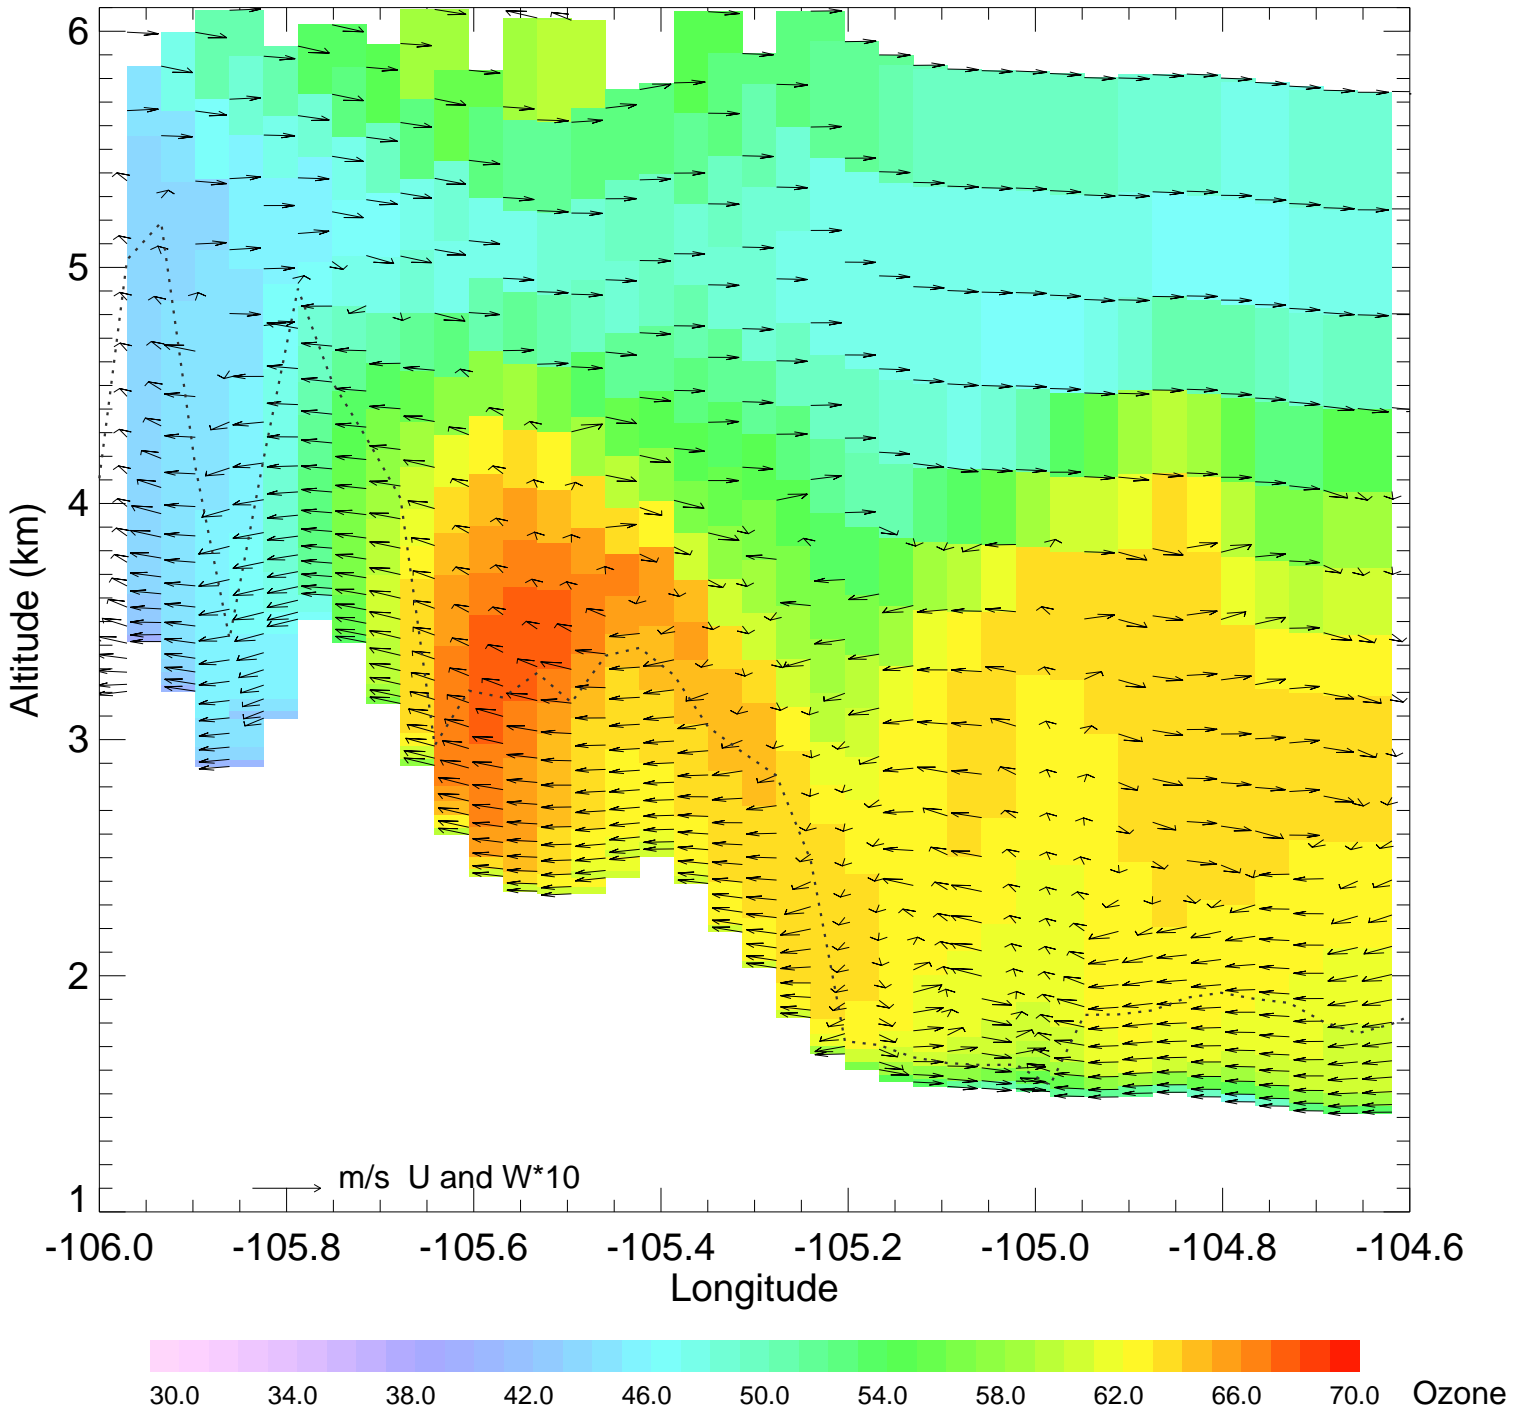

Ozone @ 40.30N 2014-08-12_01:00:00