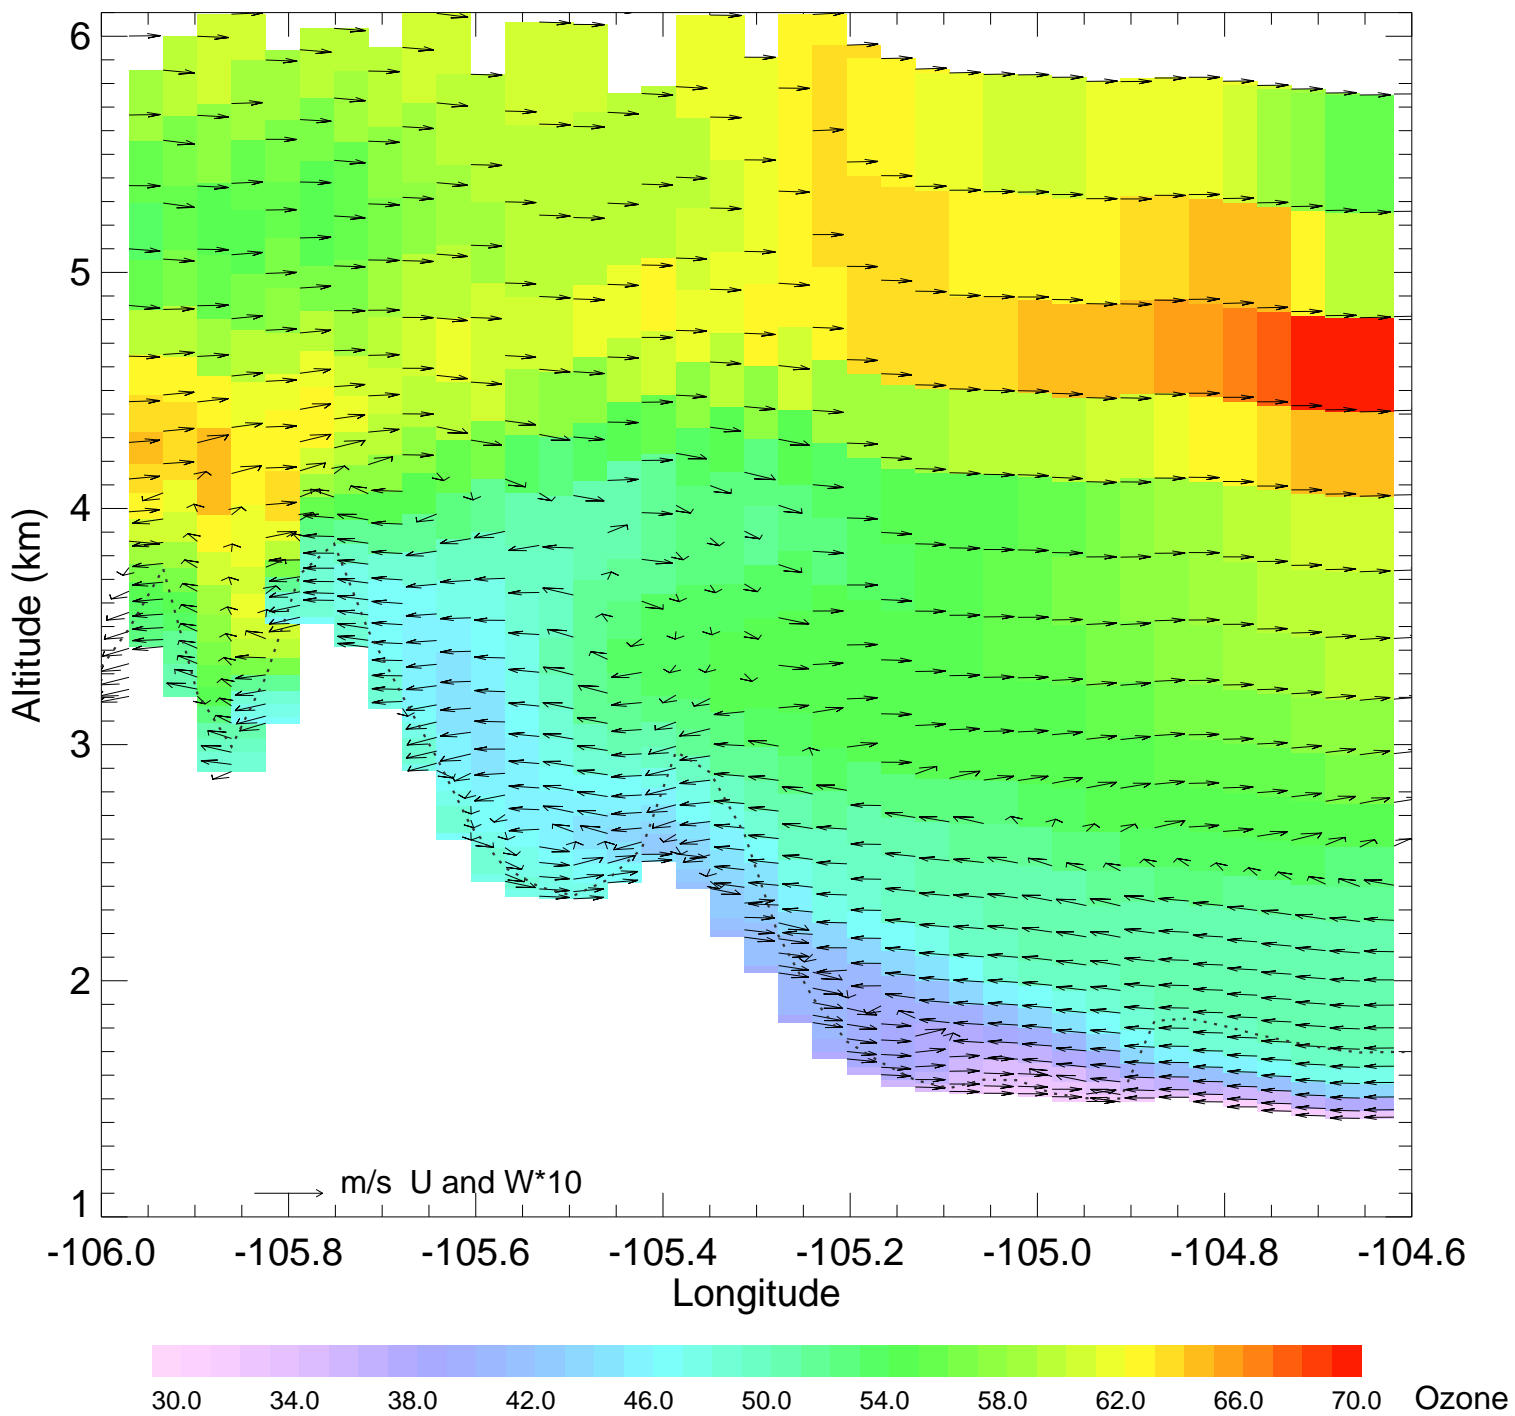

Ozone @ 40.30N 2014-08-13_00:00:00

Ozone @ 40.30N 2014-08-13_01:00:00

Ozone @ 40.30N 2014-08-13_02:00:00

Ozone @ 40.30N 2014-08-13_03:00:00

Ozone @ 40.30N 2014-08-13_04:00:00

Ozone @ 40.30N 2014-08-13_05:00:00