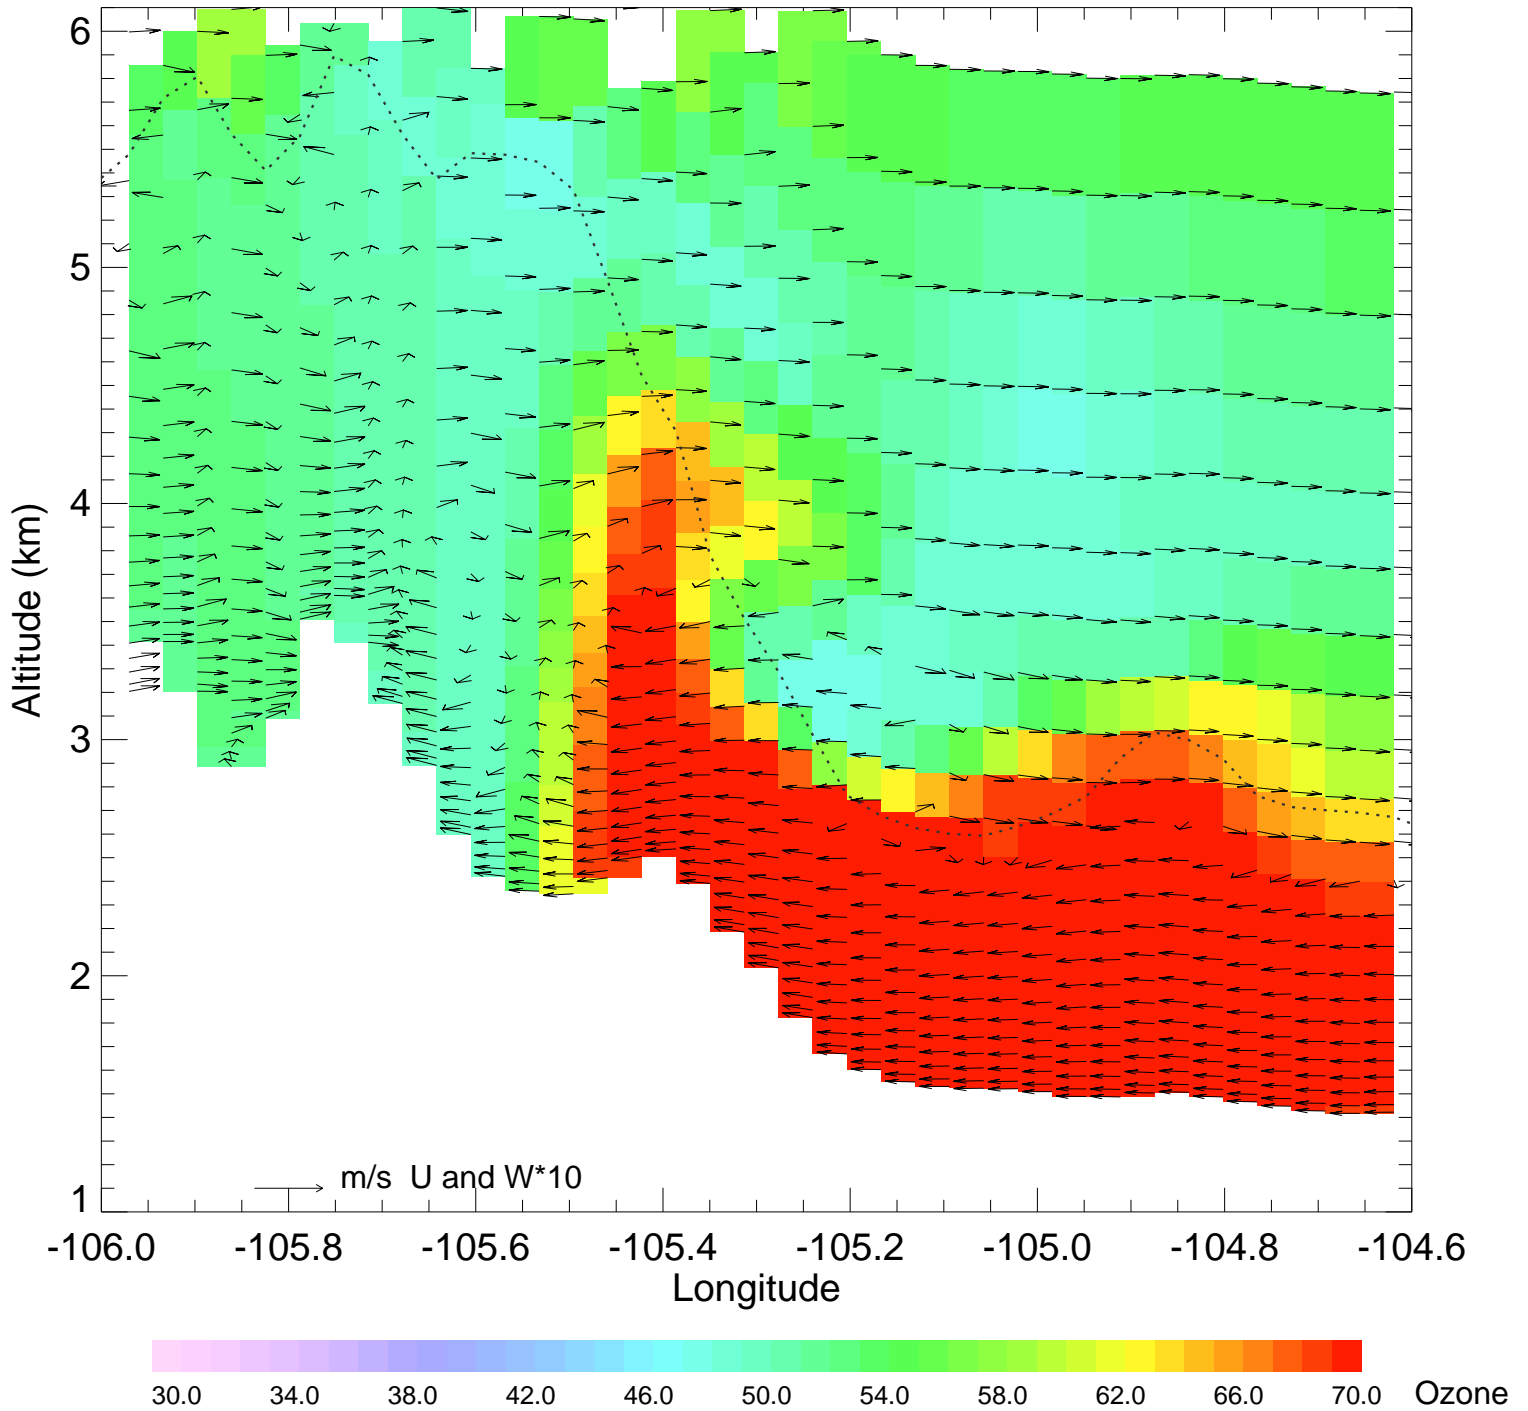

Ozone @ 40.30N 2014-08-12_19:00:00