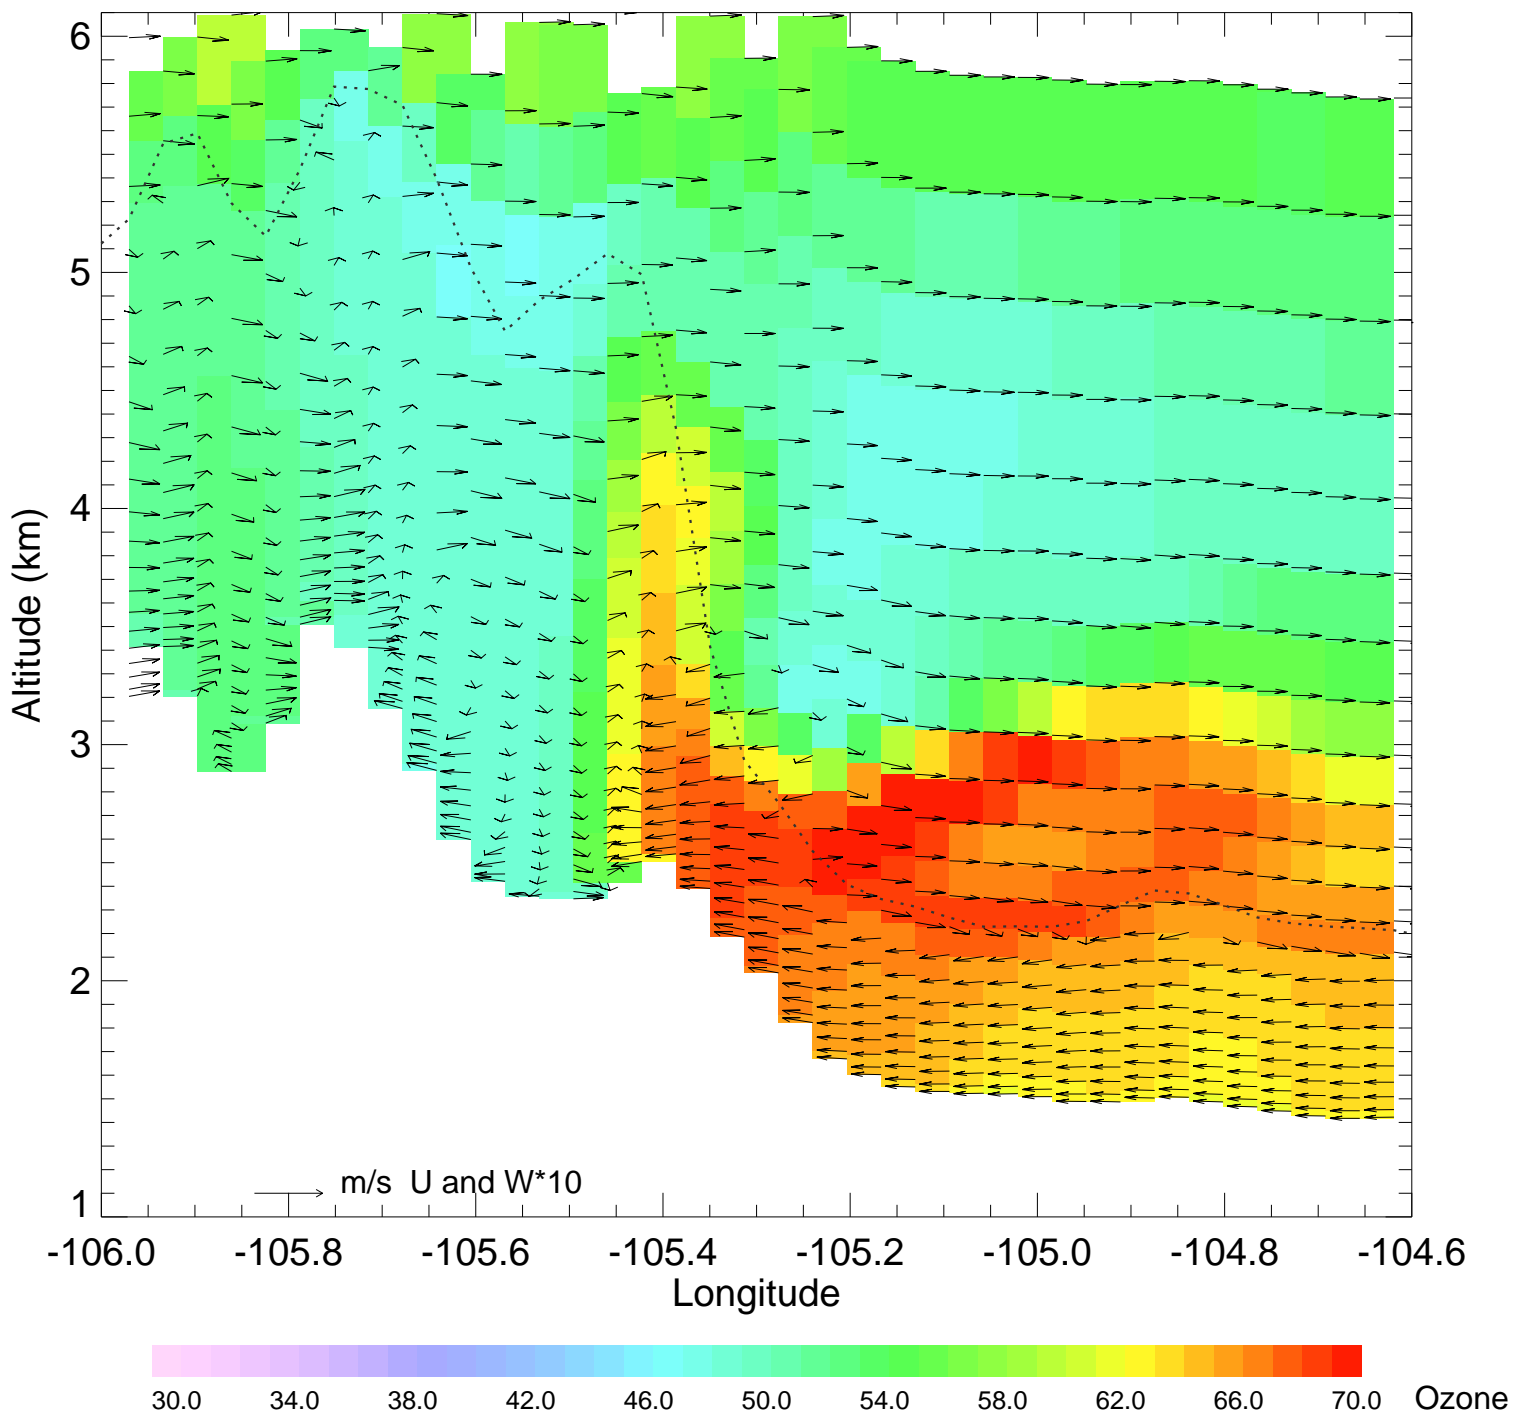

Ozone @ 40.30N 2014-08-12_18:00:00