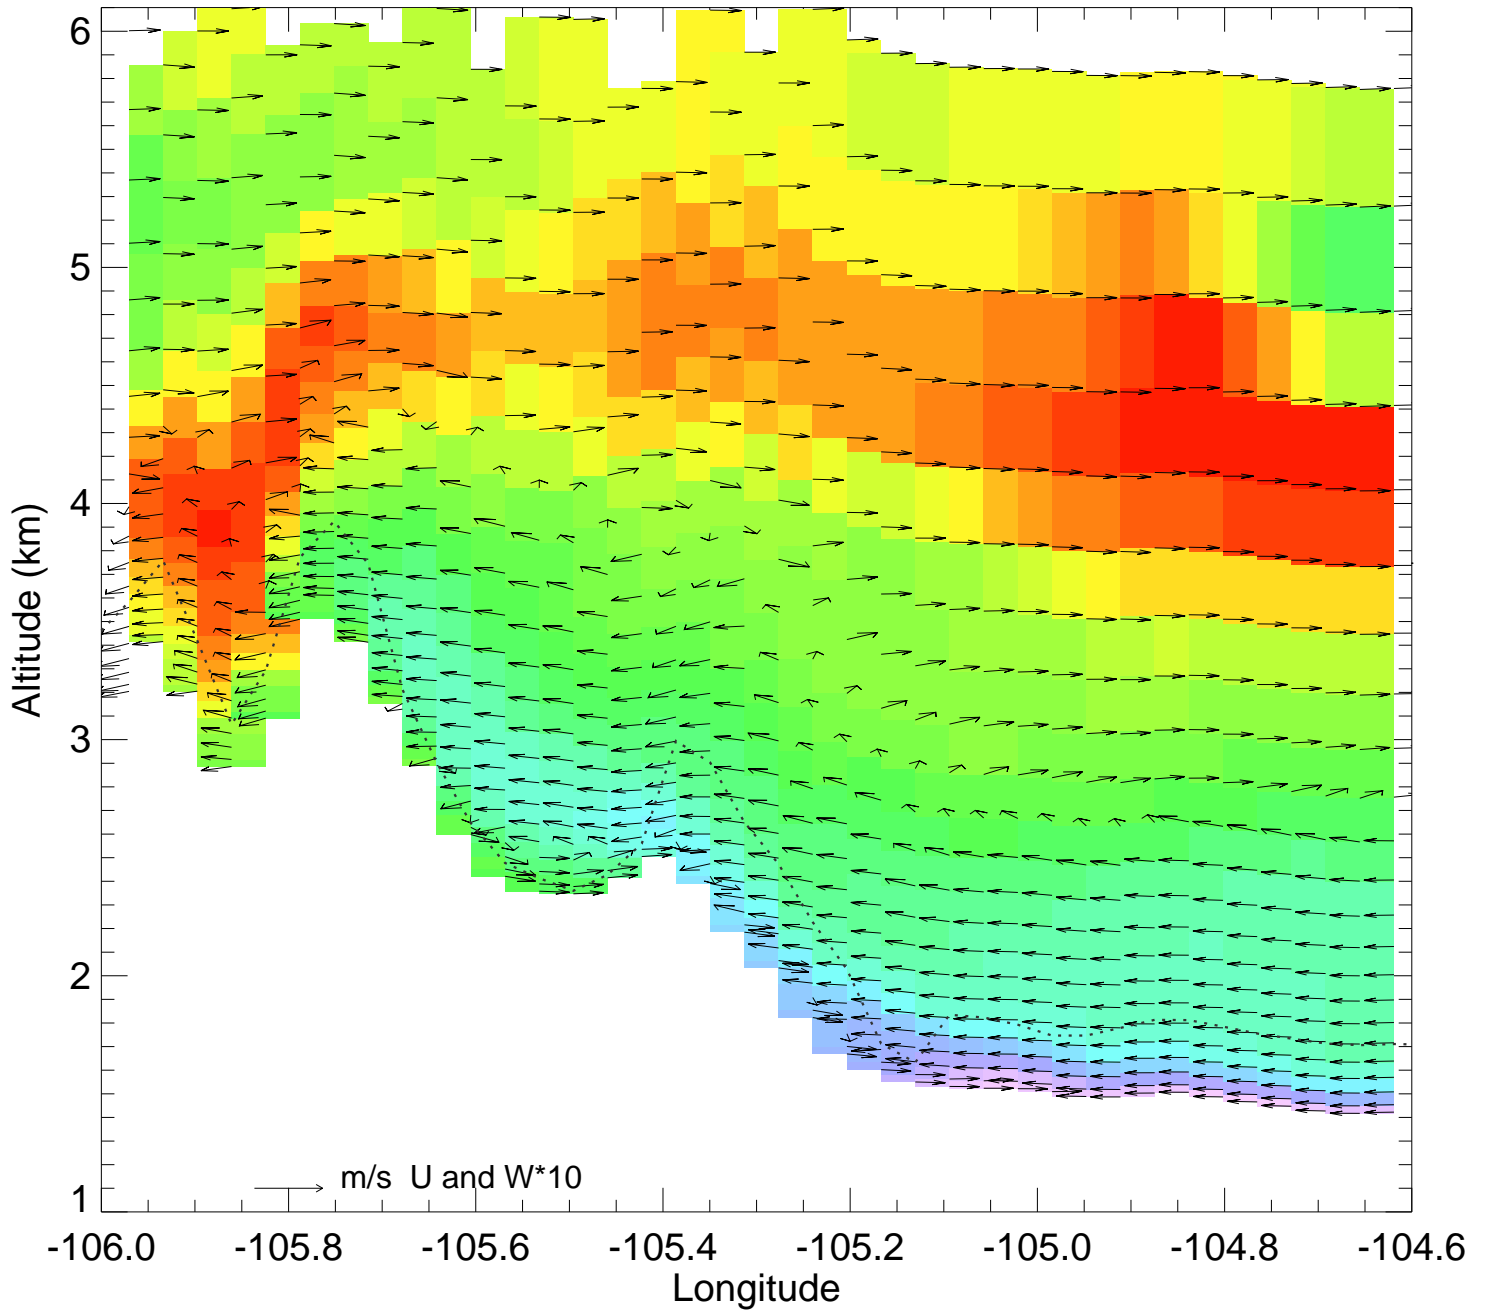

Ozone @ 40.30N 2014-08-13_00:00:00

Ozone @ 40.30N 2014-08-13_01:00:00

Ozone @ 40.30N 2014-08-13_02:00:00

Ozone @ 40.30N 2014-08-13_03:00:00

Ozone @ 40.30N 2014-08-13_04:00:00

Ozone @ 40.30N 2014-08-13_05:00:00