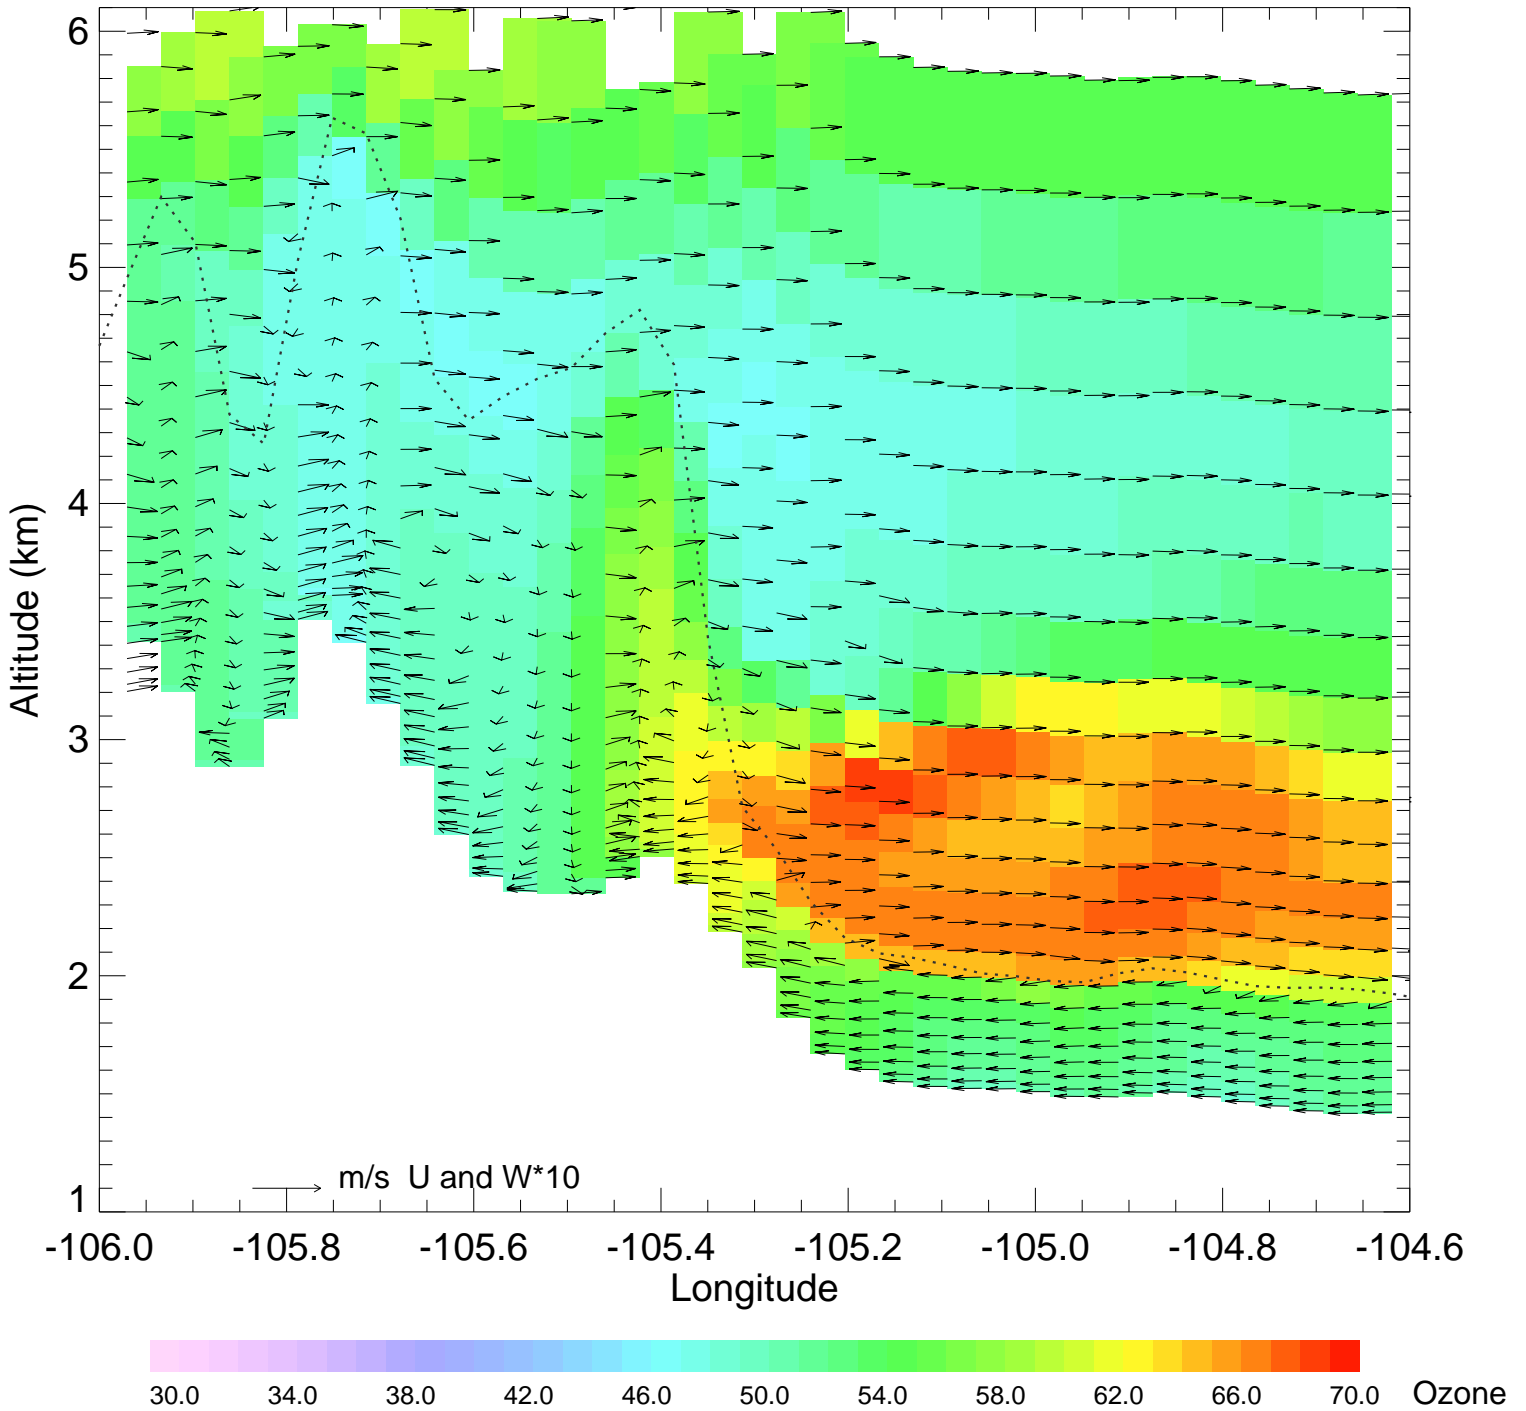

Ozone @ 40.30N 2014-08-12_12:00:00

Ozone @ 40.30N 2014-08-12_13:00:00

Ozone @ 40.30N 2014-08-12_14:00:00

Ozone @ 40.30N 2014-08-12_15:00:00

Ozone @ 40.30N 2014-08-12_16:00:00

Ozone @ 40.30N 2014-08-12_17:00:00