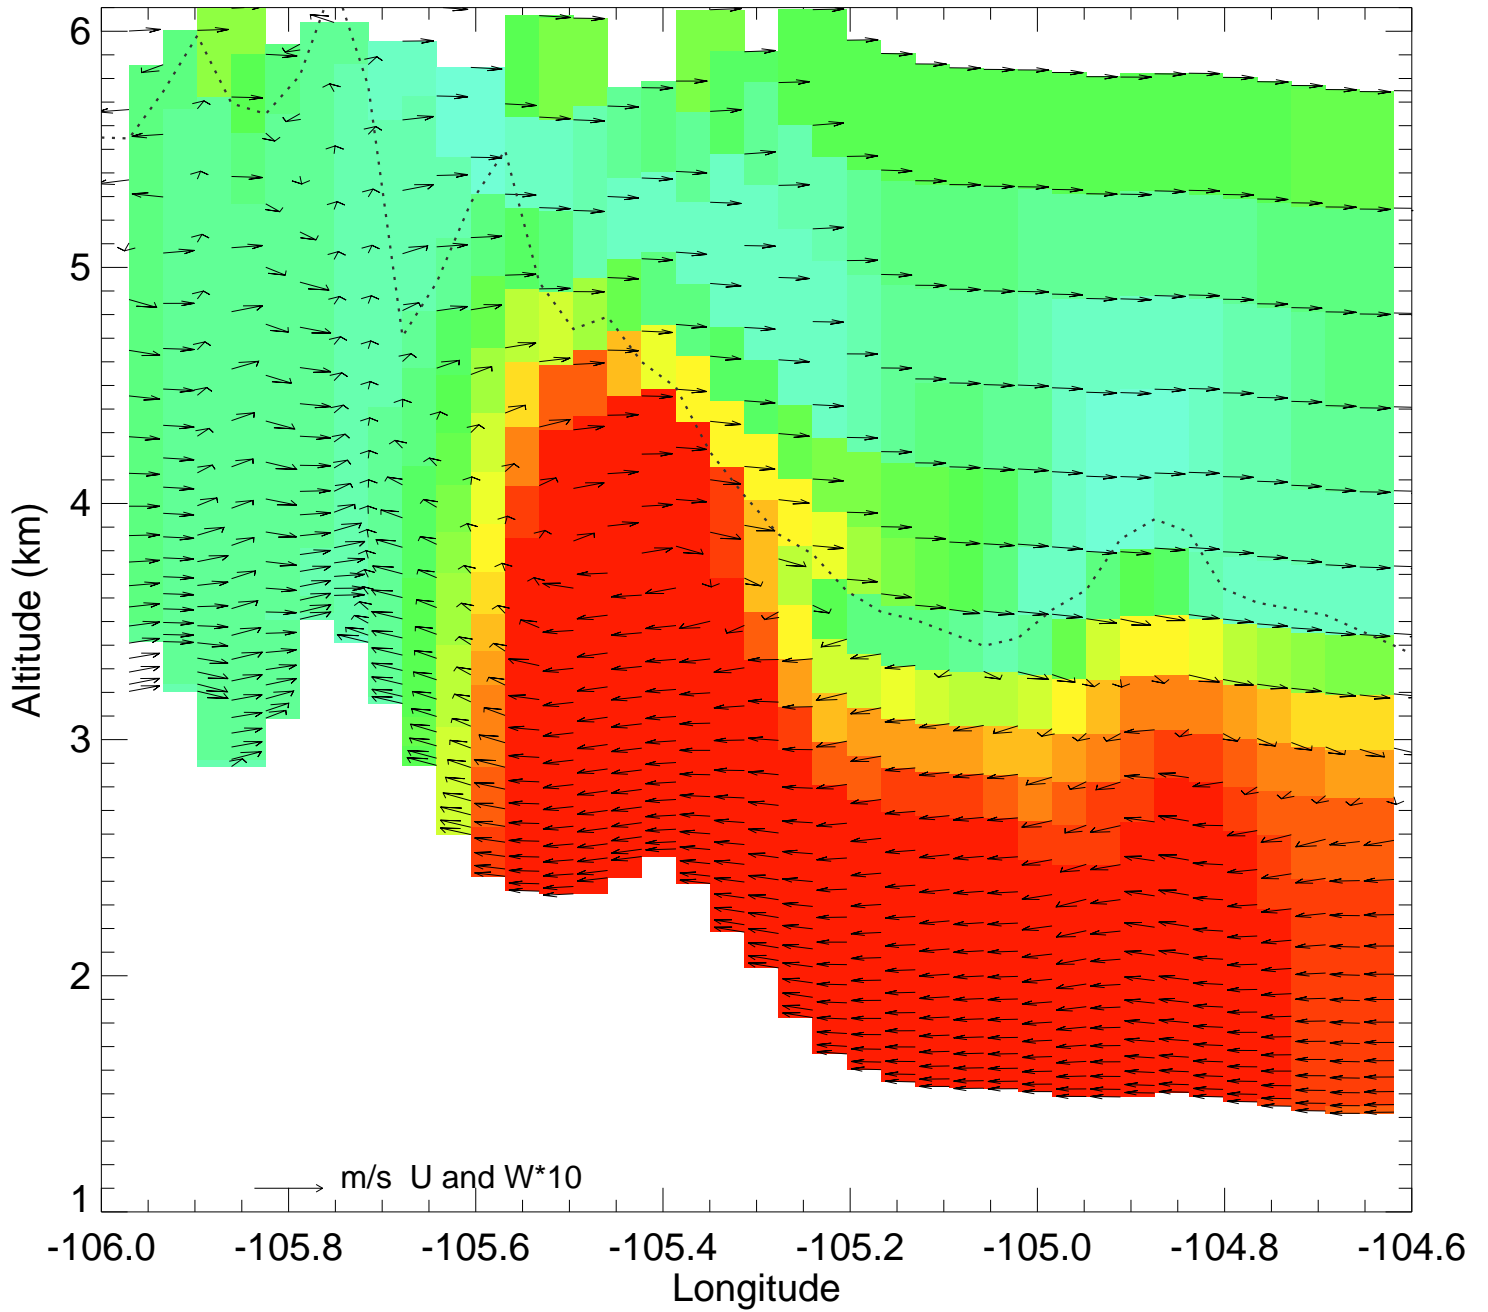

Ozone @ 40.30N 2014-08-12_20:00:00