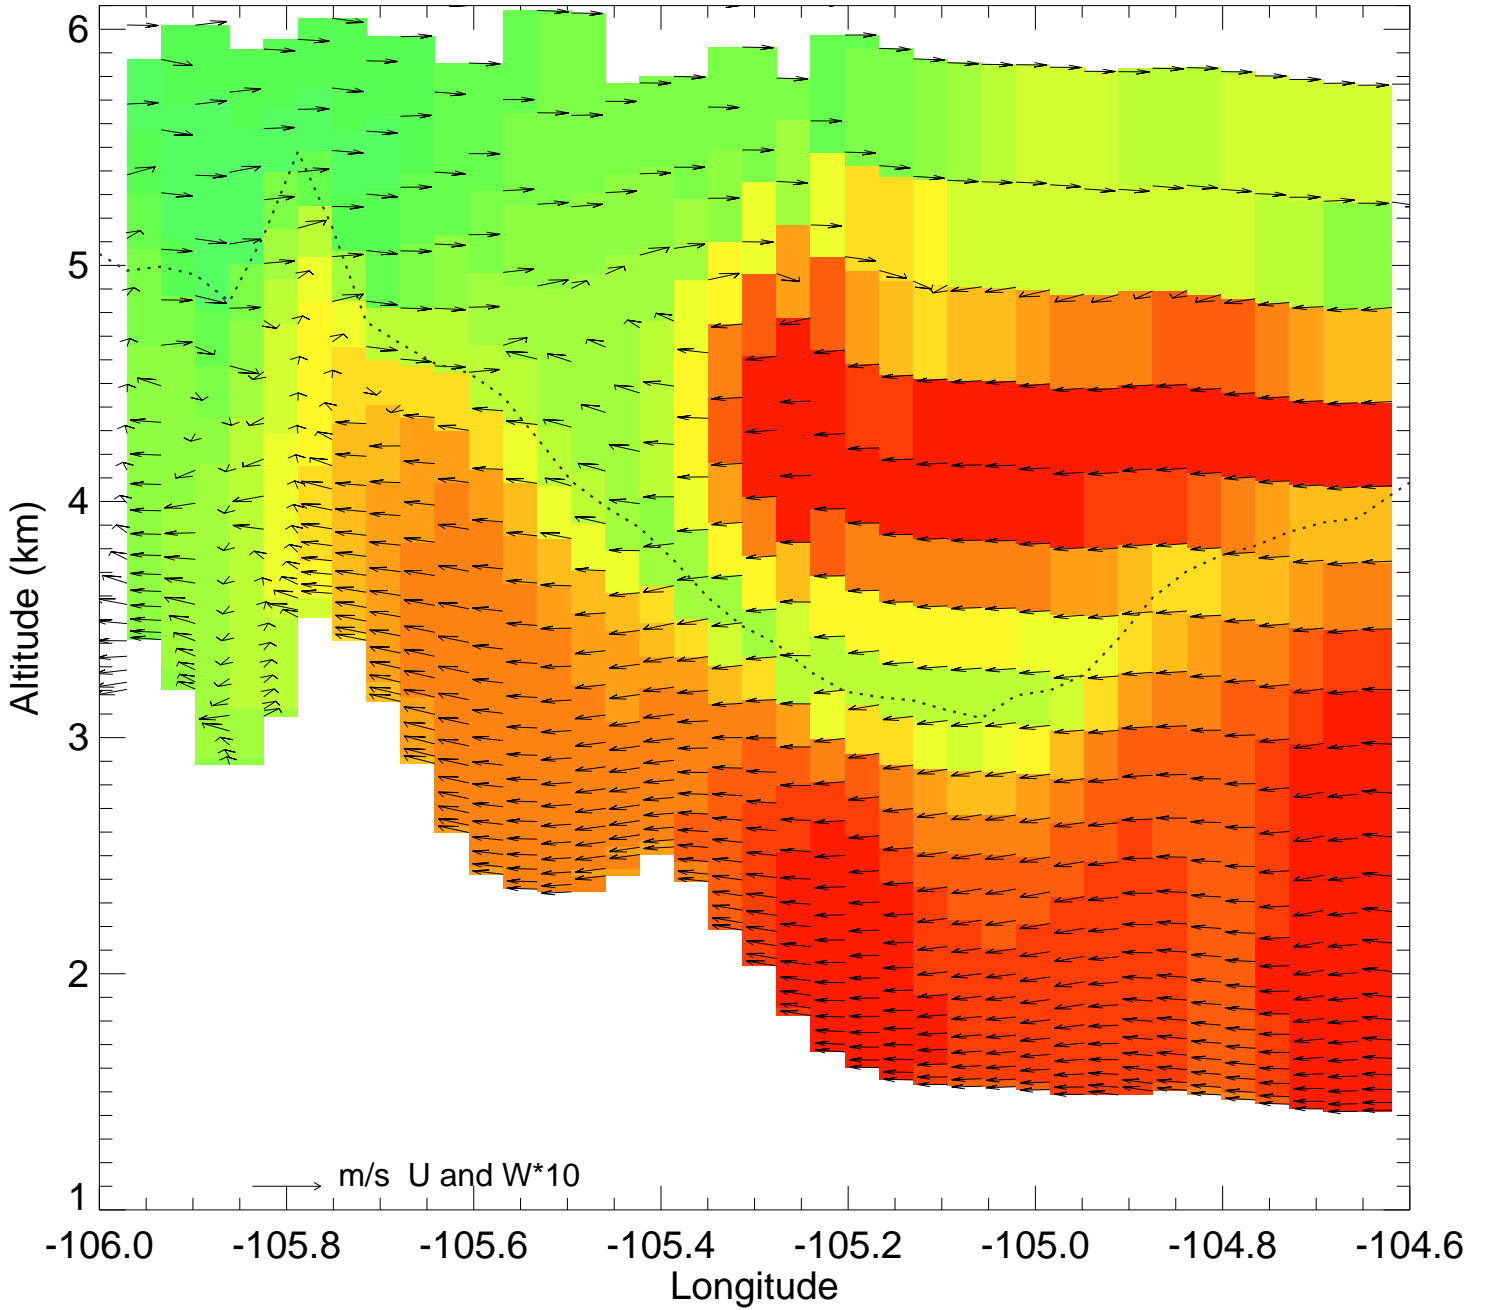

Ozone @ 40.30N 2014-08-13_12:00:00

Ozone @ 40.30N 2014-08-13_13:00:00

Ozone @ 40.30N 2014-08-13_14:00:00

Ozone @ 40.30N 2014-08-13_15:00:00

Ozone @ 40.30N 2014-08-13_16:00:00

Ozone @ 40.30N 2014-08-13_17:00:00

Ozone @ 40.30N 2014-08-13_18:00:00

Ozone @ 40.30N 2014-08-13_19:00:00

Ozone @ 40.30N 2014-08-13_20:00:00

Ozone @ 40.30N 2014-08-13_21:00:00

Ozone @ 40.30N 2014-08-13_22:00:00

Ozone @ 40.30N 2014-08-13_23:00:00