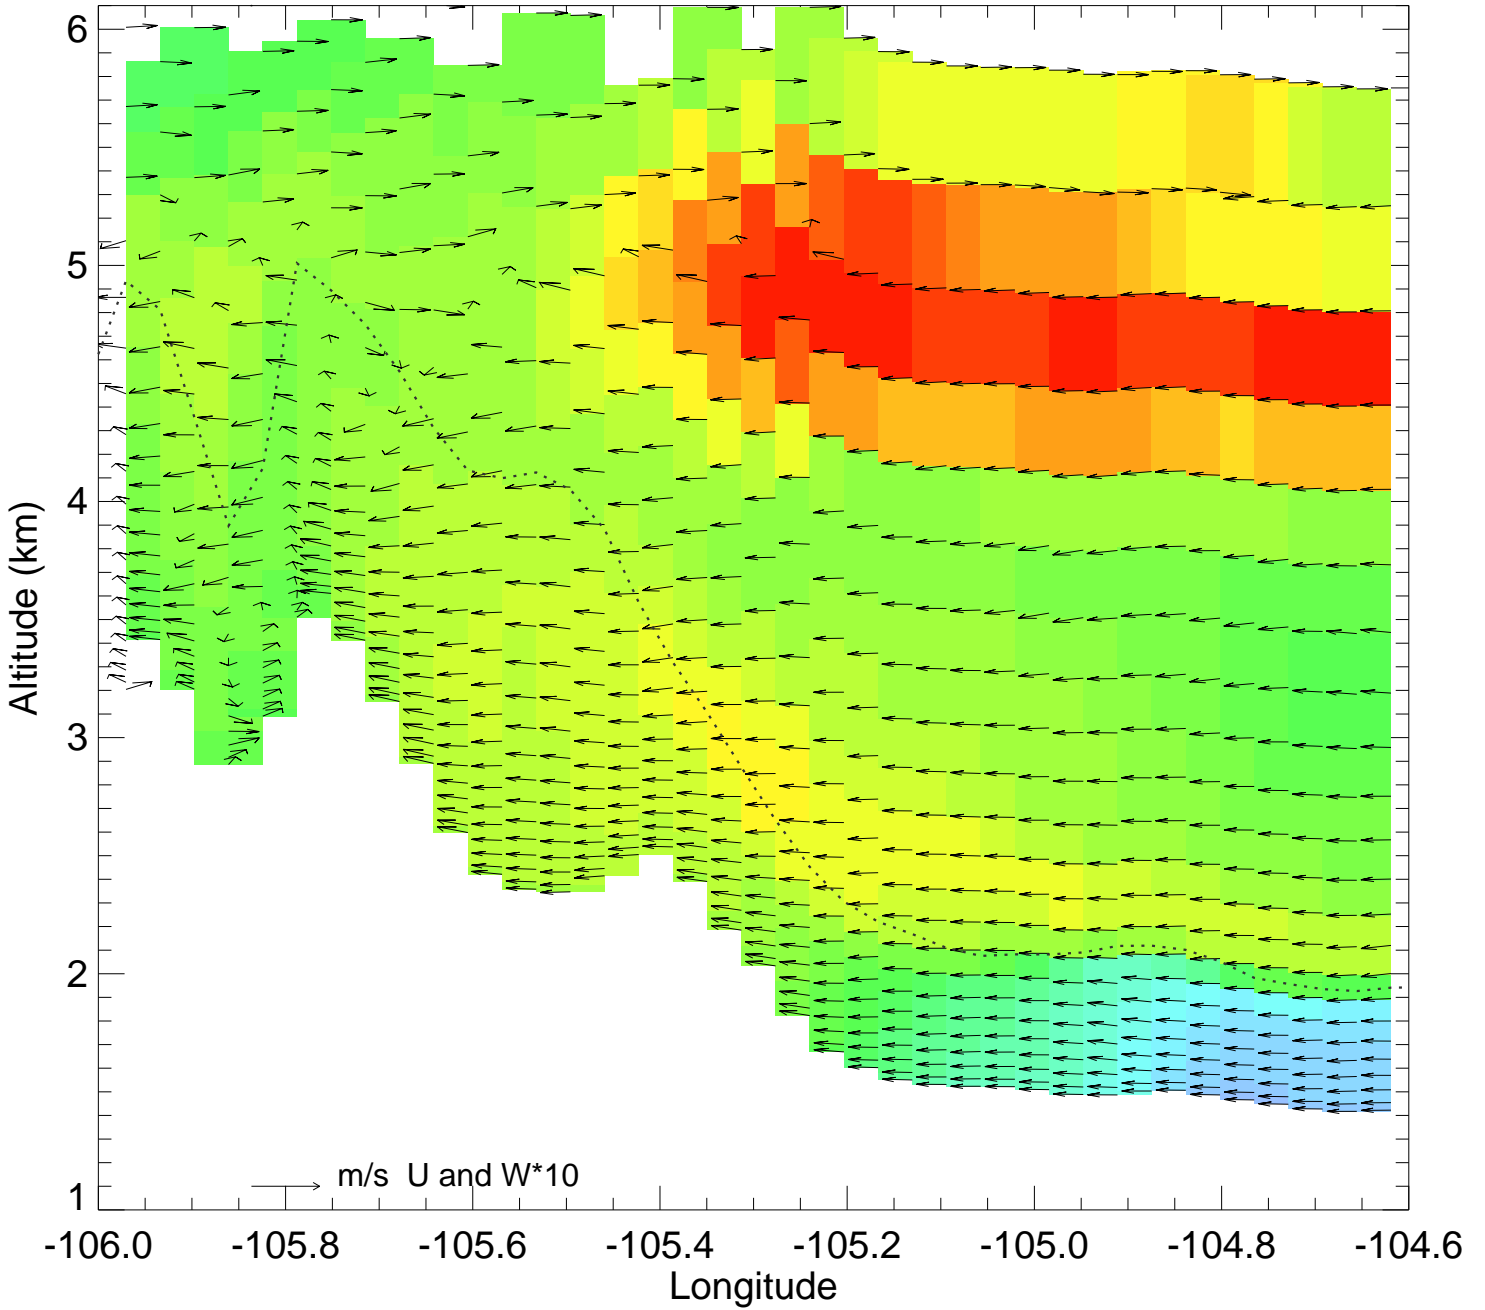

Ozone @ 40.30N 2014-08-13_12:00:00

Ozone @ 40.30N 2014-08-13_13:00:00

Ozone @ 40.30N 2014-08-13_14:00:00

Ozone @ 40.30N 2014-08-13_15:00:00

Ozone @ 40.30N 2014-08-13_16:00:00

Ozone @ 40.30N 2014-08-13_17:00:00

Ozone @ 40.30N 2014-08-13_18:00:00

Ozone @ 40.30N 2014-08-13_19:00:00

Ozone @ 40.30N 2014-08-13_20:00:00

Ozone @ 40.30N 2014-08-13_21:00:00

Ozone @ 40.30N 2014-08-13_22:00:00

Ozone @ 40.30N 2014-08-13_23:00:00