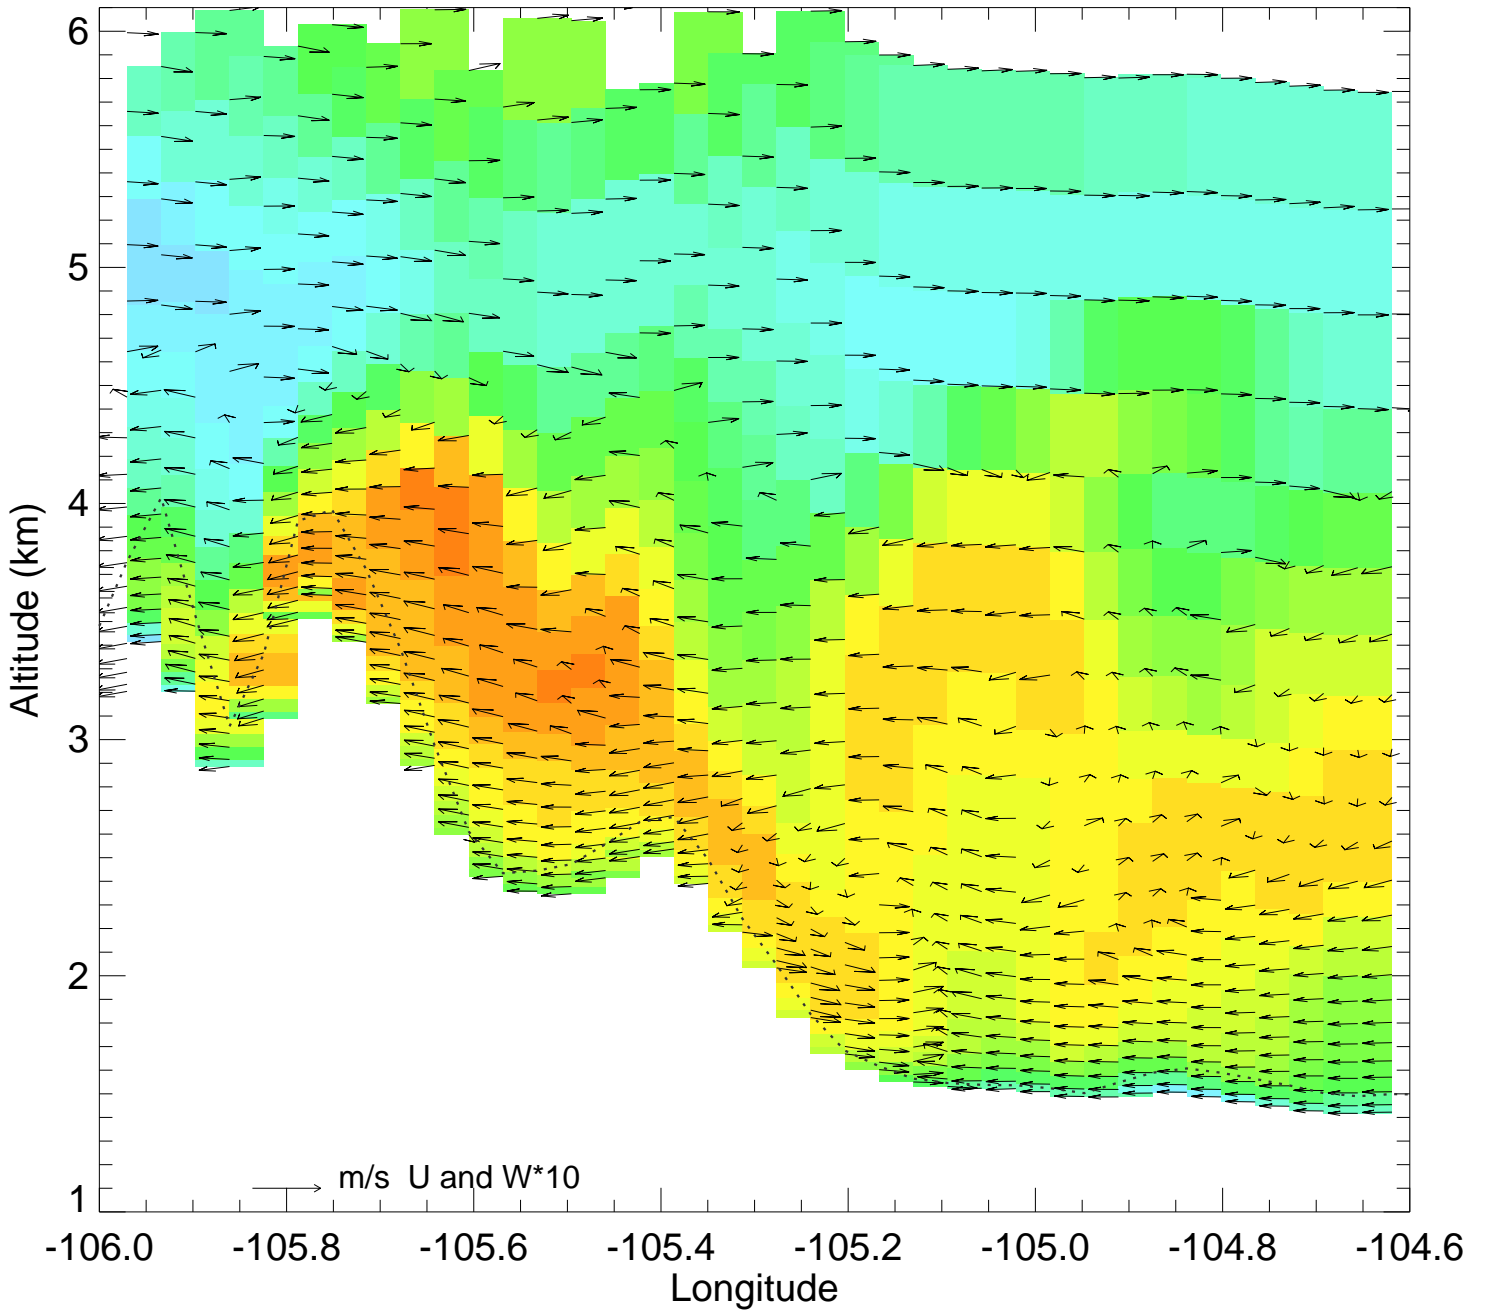

Ozone @ 40.30N 2014-08-12_02:00:00