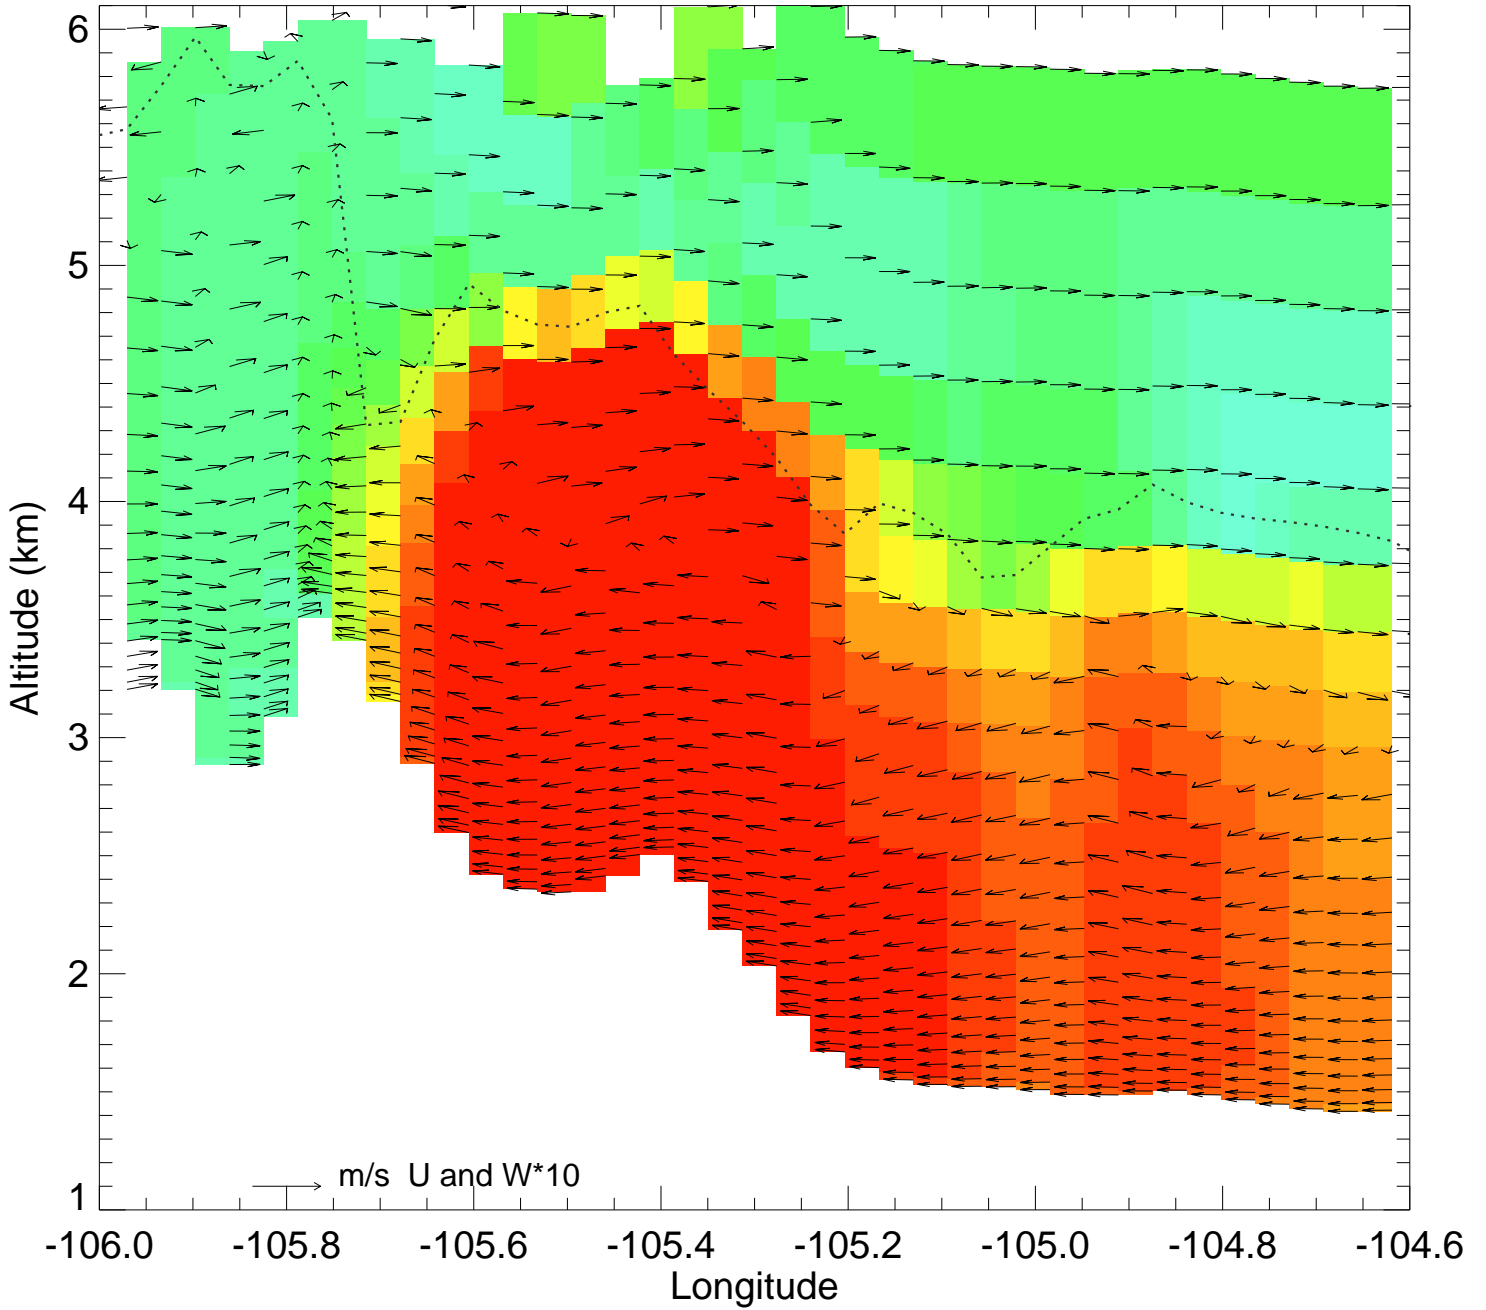

Ozone @ 40.30N 2014-08-12_18:00:00

Ozone @ 40.30N 2014-08-12_19:00:00

Ozone @ 40.30N 2014-08-12_20:00:00

Ozone @ 40.30N 2014-08-12_21:00:00

Ozone @ 40.30N 2014-08-12_22:00:00

Ozone @ 40.30N 2014-08-12_23:00:00

Ozone @ 40.30N 2014-08-13_00:00:00

Ozone @ 40.30N 2014-08-13_01:00:00

Ozone @ 40.30N 2014-08-13_02:00:00

Ozone @ 40.30N 2014-08-13_03:00:00

Ozone @ 40.30N 2014-08-13_04:00:00

Ozone @ 40.30N 2014-08-13_05:00:00