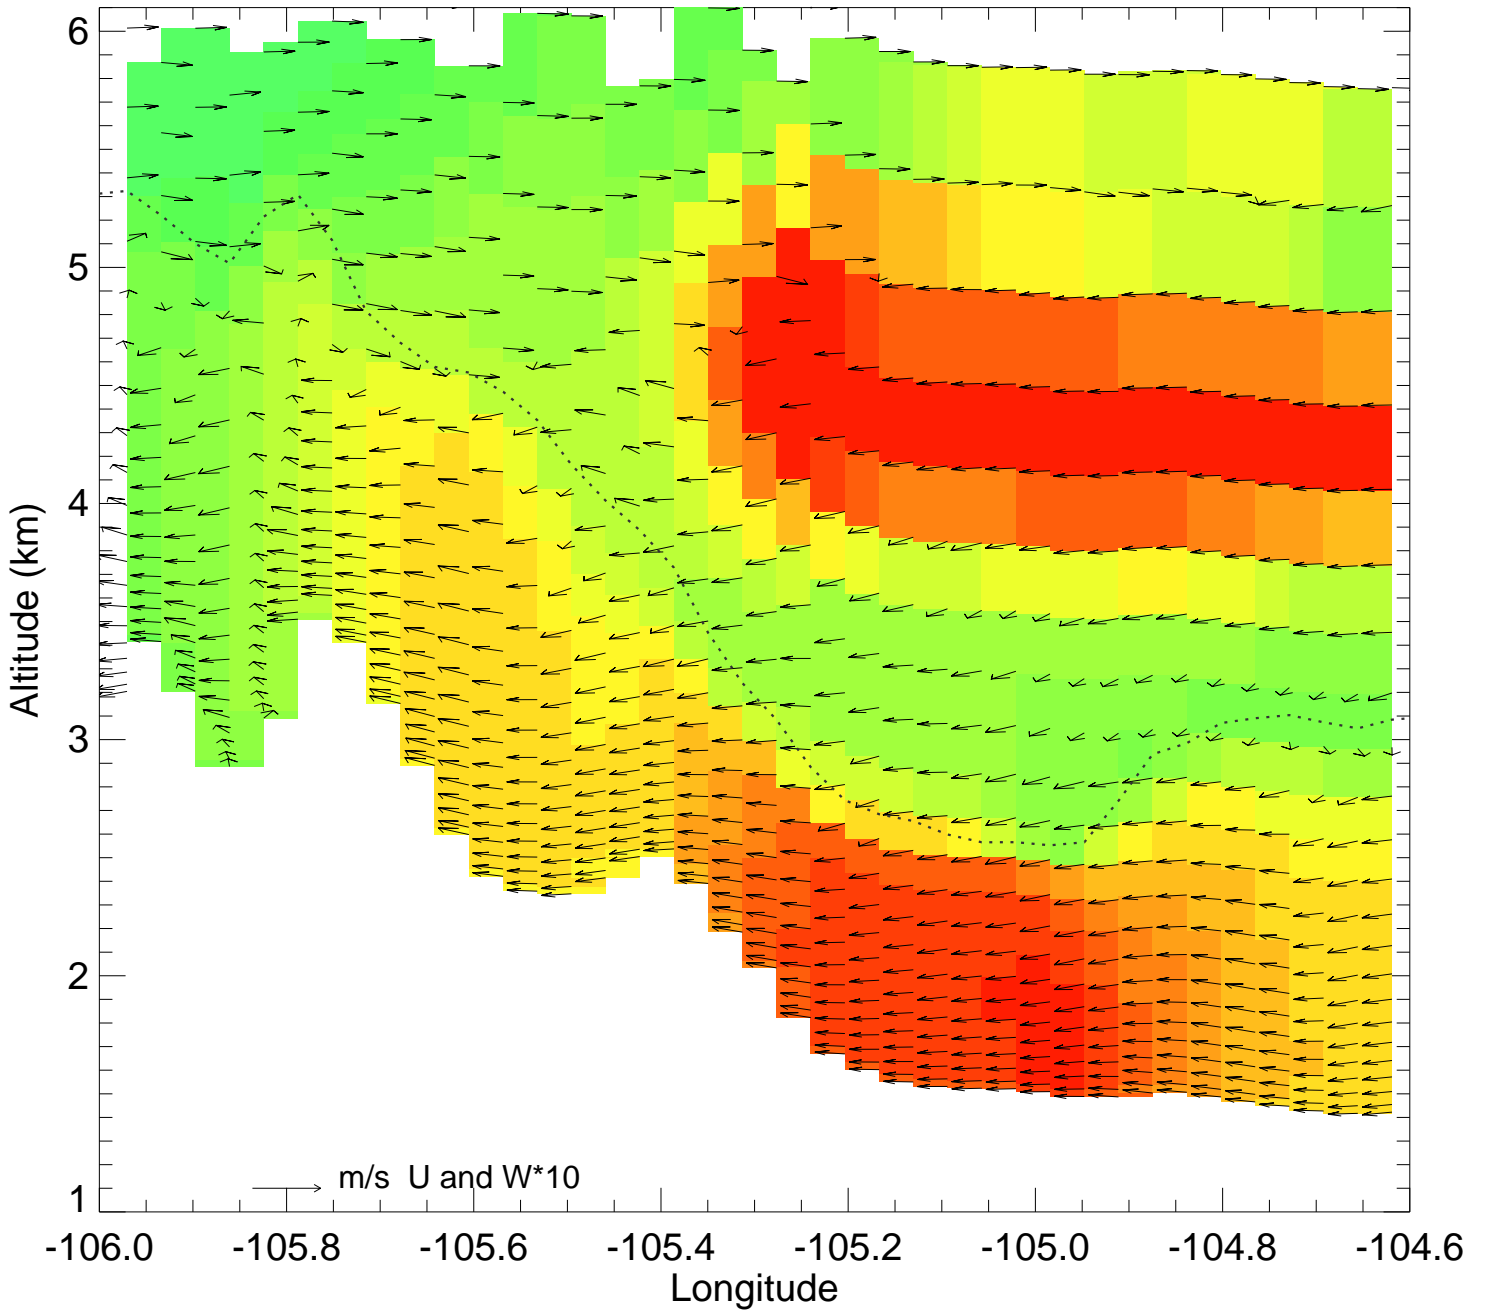

Ozone @ 40.30N 2014-08-13_12:00:00

Ozone @ 40.30N 2014-08-13_13:00:00

Ozone @ 40.30N 2014-08-13_14:00:00

Ozone @ 40.30N 2014-08-13_15:00:00

Ozone @ 40.30N 2014-08-13_16:00:00

Ozone @ 40.30N 2014-08-13_17:00:00

Ozone @ 40.30N 2014-08-13_18:00:00

Ozone @ 40.30N 2014-08-13_19:00:00

Ozone @ 40.30N 2014-08-13_20:00:00

Ozone @ 40.30N 2014-08-13_21:00:00

Ozone @ 40.30N 2014-08-13_22:00:00

Ozone @ 40.30N 2014-08-13_23:00:00