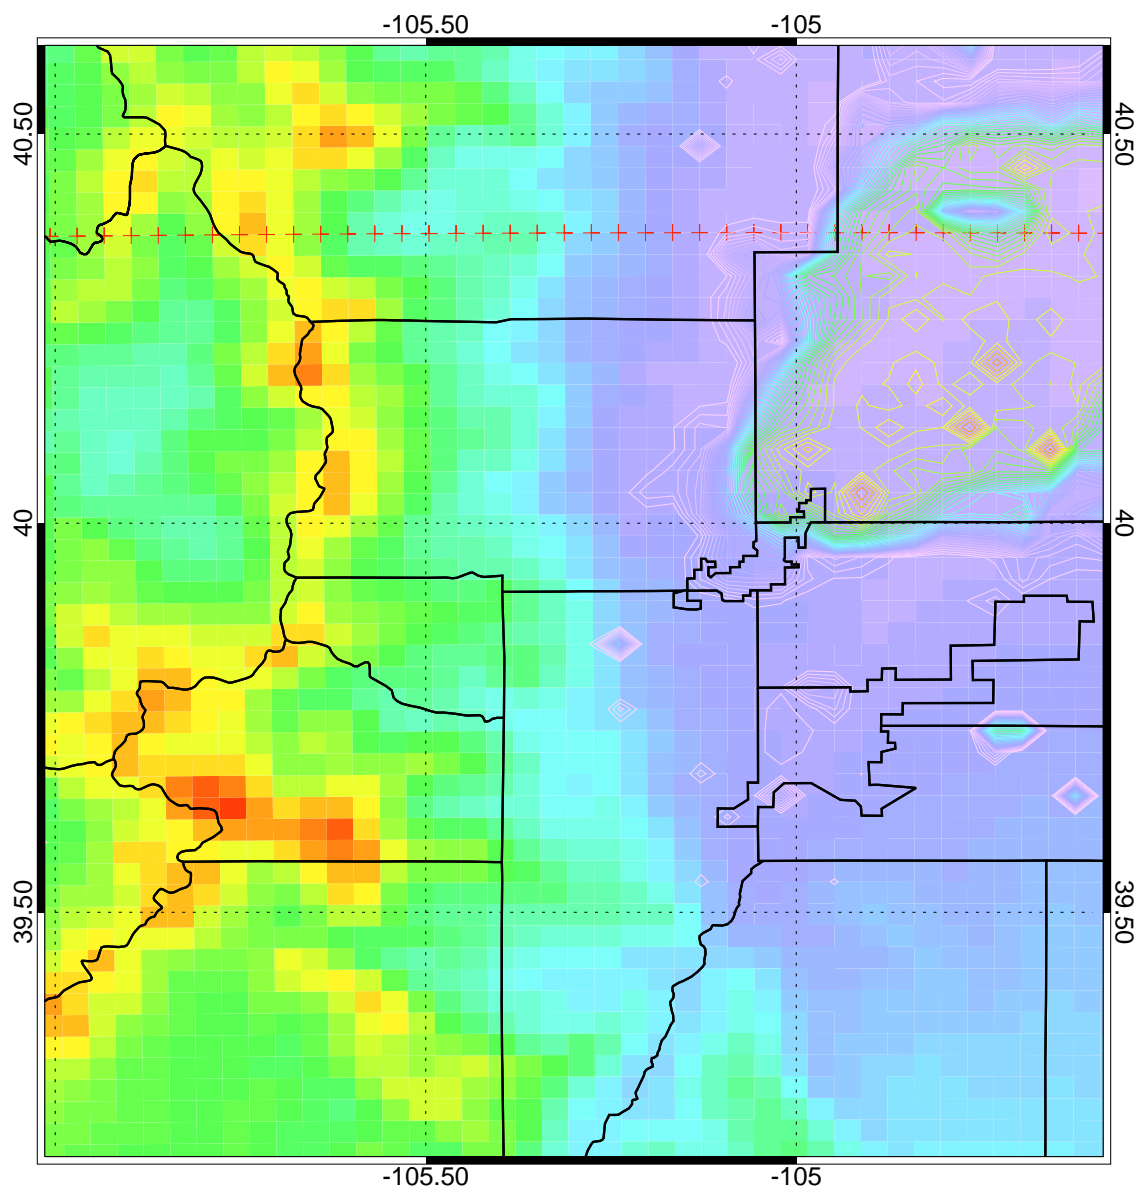

Topography and E_C2H6

Ozone @ 40.30N 2014-08-10_00:00:00

Ozone @ 40.30N 2014-08-10_01:00:00

Ozone @ 40.30N 2014-08-10_02:00:00

Ozone @ 40.30N 2014-08-10_03:00:00

Ozone @ 40.30N 2014-08-10_04:00:00

Ozone @ 40.30N 2014-08-10_05:00:00

Ozone @ 40.30N 2014-08-10_06:00:00

Ozone @ 40.30N 2014-08-10_07:00:00

Ozone @ 40.30N 2014-08-10_08:00:00

Ozone @ 40.30N 2014-08-10_09:00:00

Ozone @ 40.30N 2014-08-10_10:00:00

Ozone @ 40.30N 2014-08-10_11:00:00