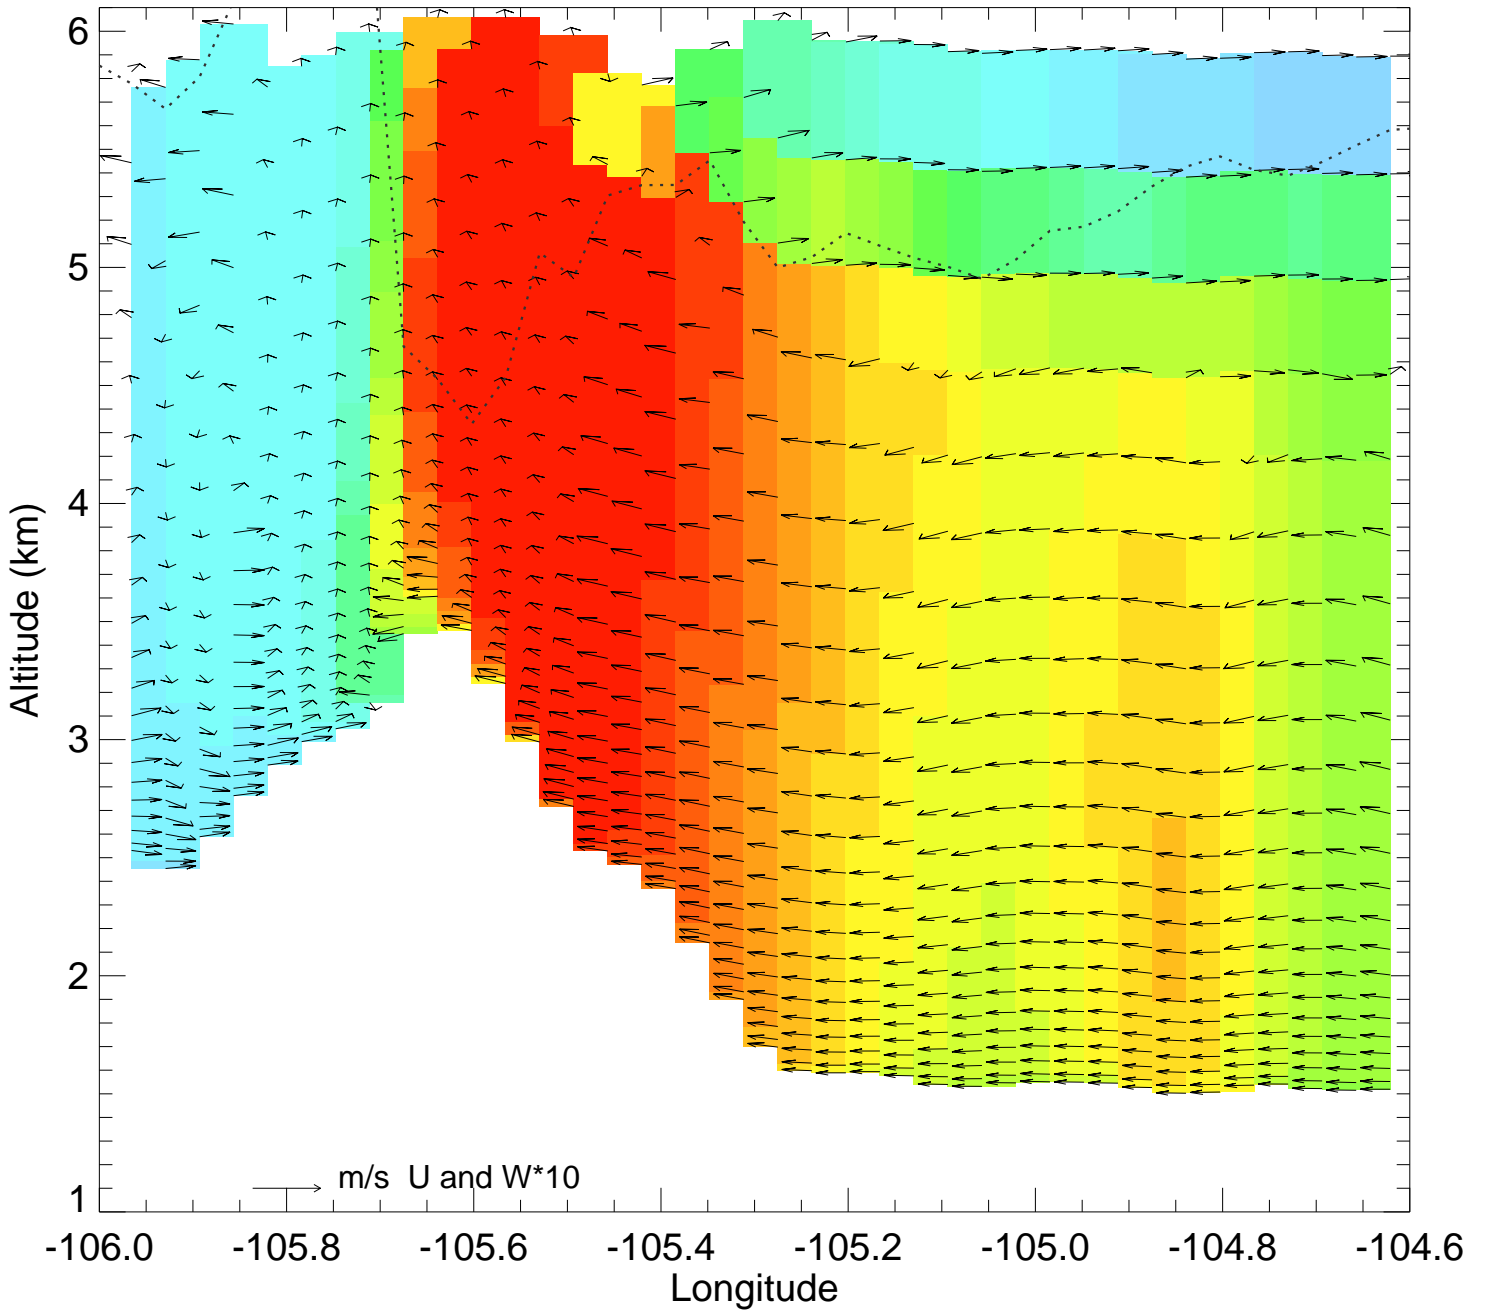

Ozone @ 39.99N 2014-07-22_18:00:00

Ozone @ 39.99N 2014-07-22_19:00:00

Ozone @ 39.99N 2014-07-22_20:00:00

Ozone @ 39.99N 2014-07-22_21:00:00

Ozone @ 39.99N 2014-07-22_22:00:00

Ozone @ 39.99N 2014-07-22_23:00:00