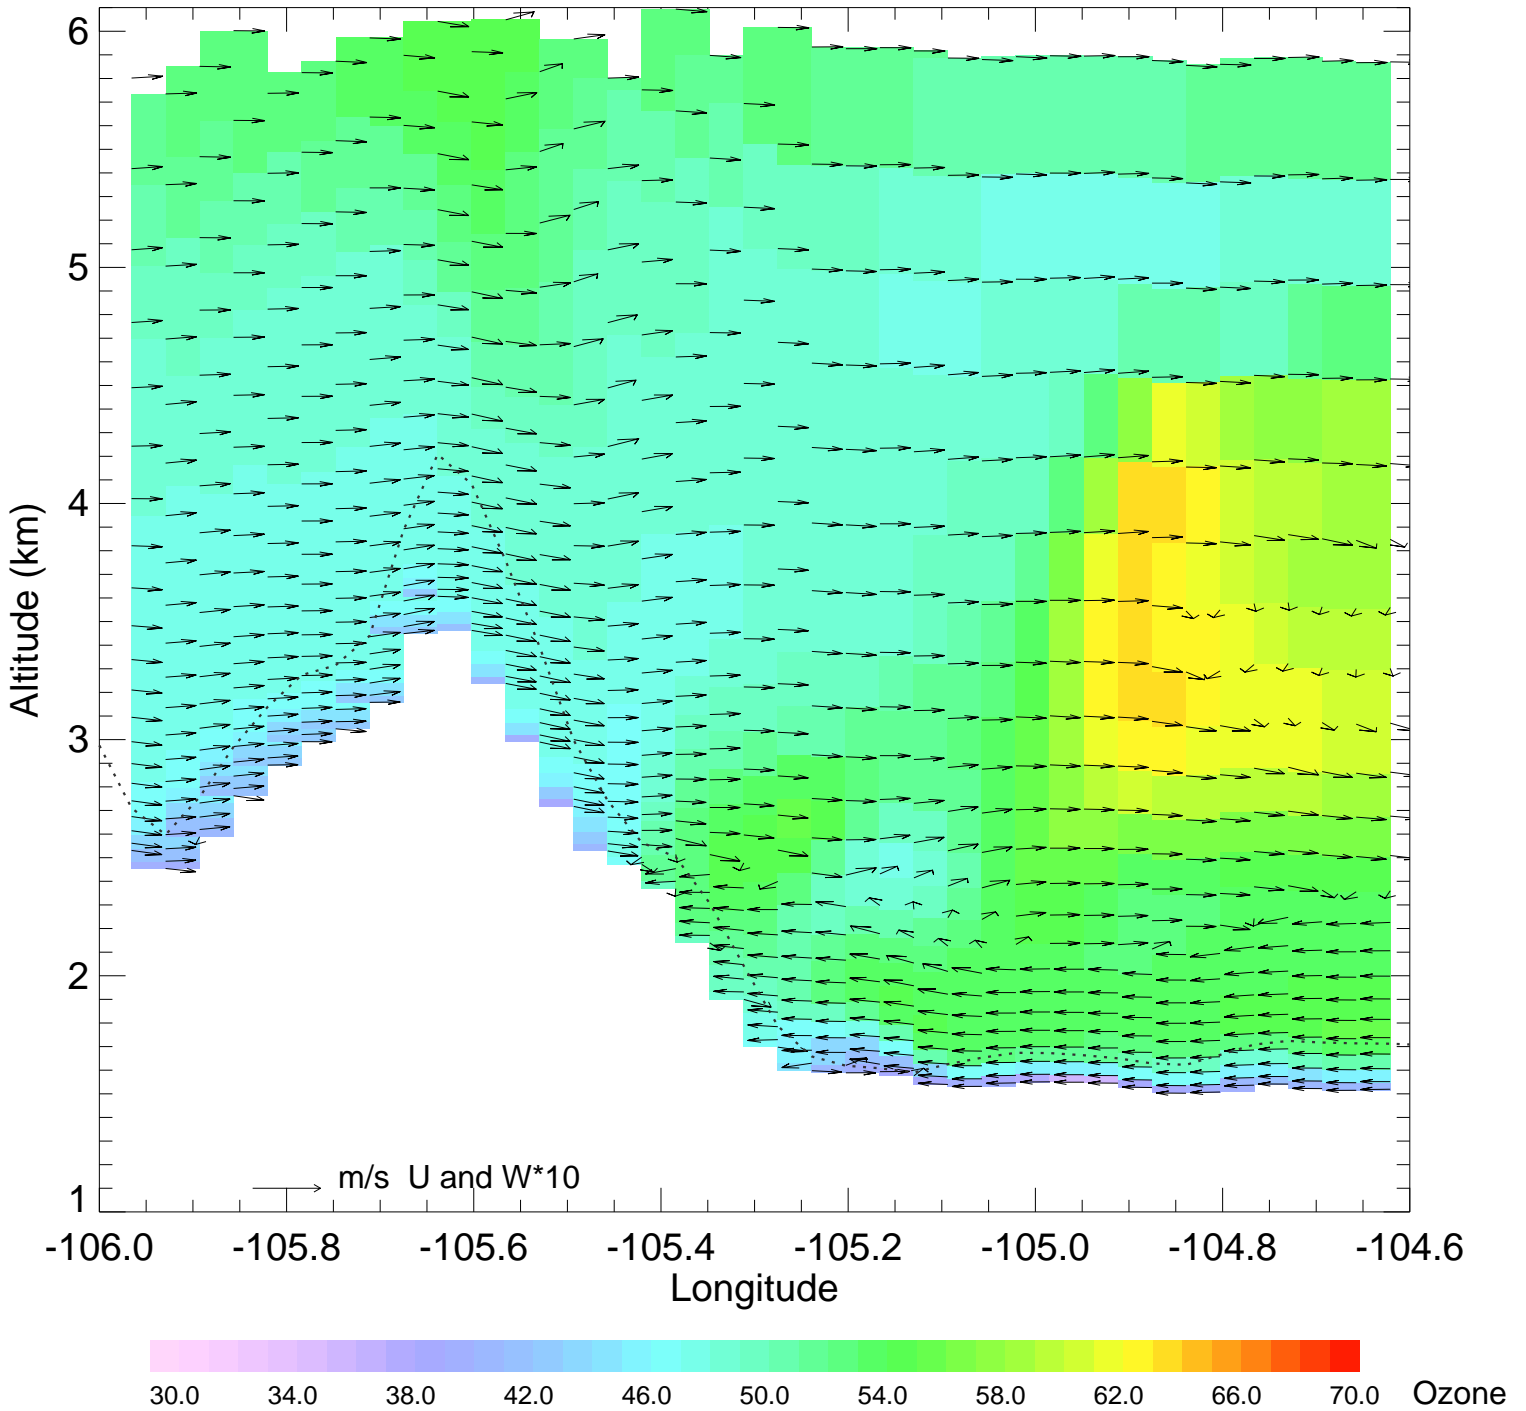

Topography and E_C2H6

Ozone @ 39.99N 2014-07-22_00:00:00

Ozone @ 39.99N 2014-07-22_01:00:00

Ozone @ 39.99N 2014-07-22_02:00:00

Ozone @ 39.99N 2014-07-22_03:00:00

Ozone @ 39.99N 2014-07-22_04:00:00

Ozone @ 39.99N 2014-07-22_05:00:00