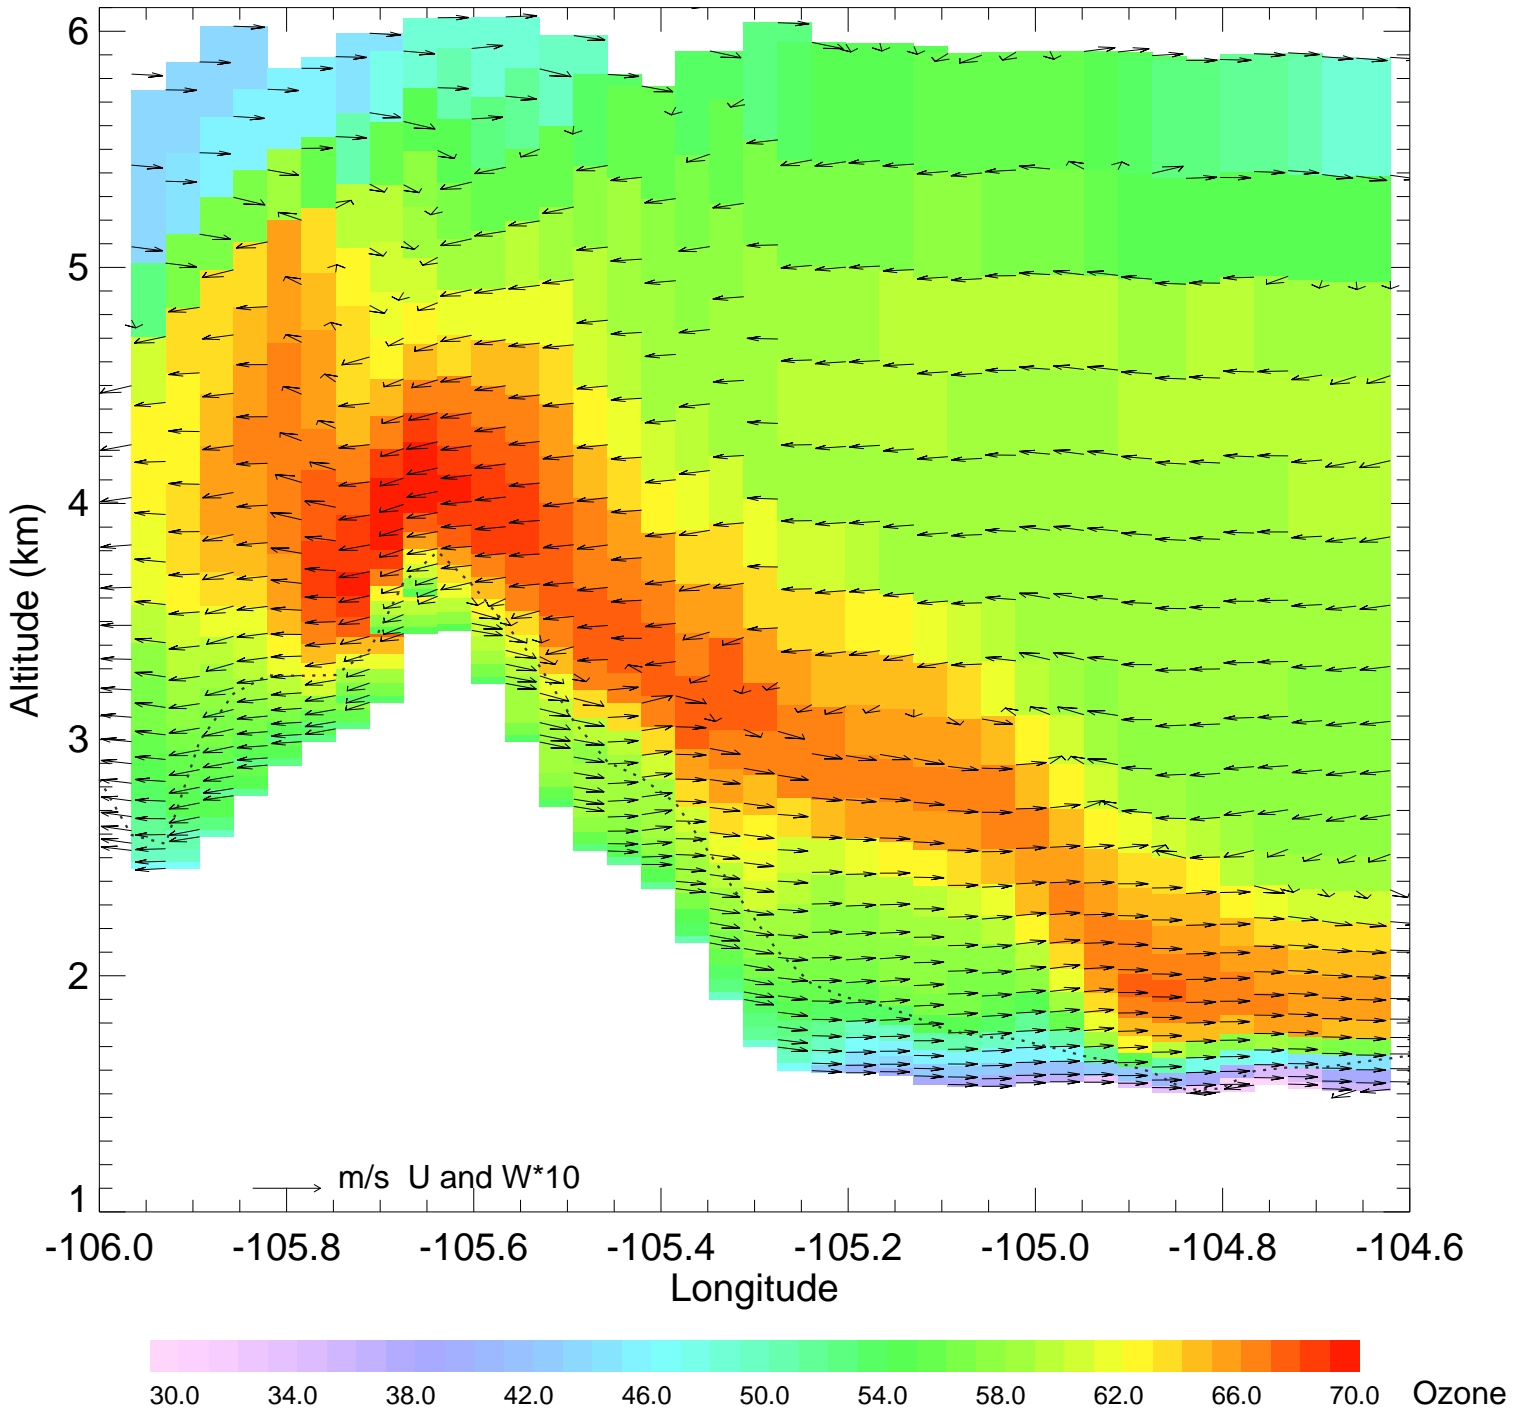

Ozone @ 39.99N 2014-07-23_00:00:00

Ozone @ 39.99N 2014-07-23_01:00:00

Ozone @ 39.99N 2014-07-23_02:00:00

Ozone @ 39.99N 2014-07-23_03:00:00

Ozone @ 39.99N 2014-07-23_04:00:00

Ozone @ 39.99N 2014-07-23_05:00:00

Ozone @ 39.99N 2014-07-23_06:00:00

Ozone @ 39.99N 2014-07-23_07:00:00

Ozone @ 39.99N 2014-07-23_08:00:00

Ozone @ 39.99N 2014-07-23_09:00:00

Ozone @ 39.99N 2014-07-23_10:00:00

Ozone @ 39.99N 2014-07-23_11:00:00