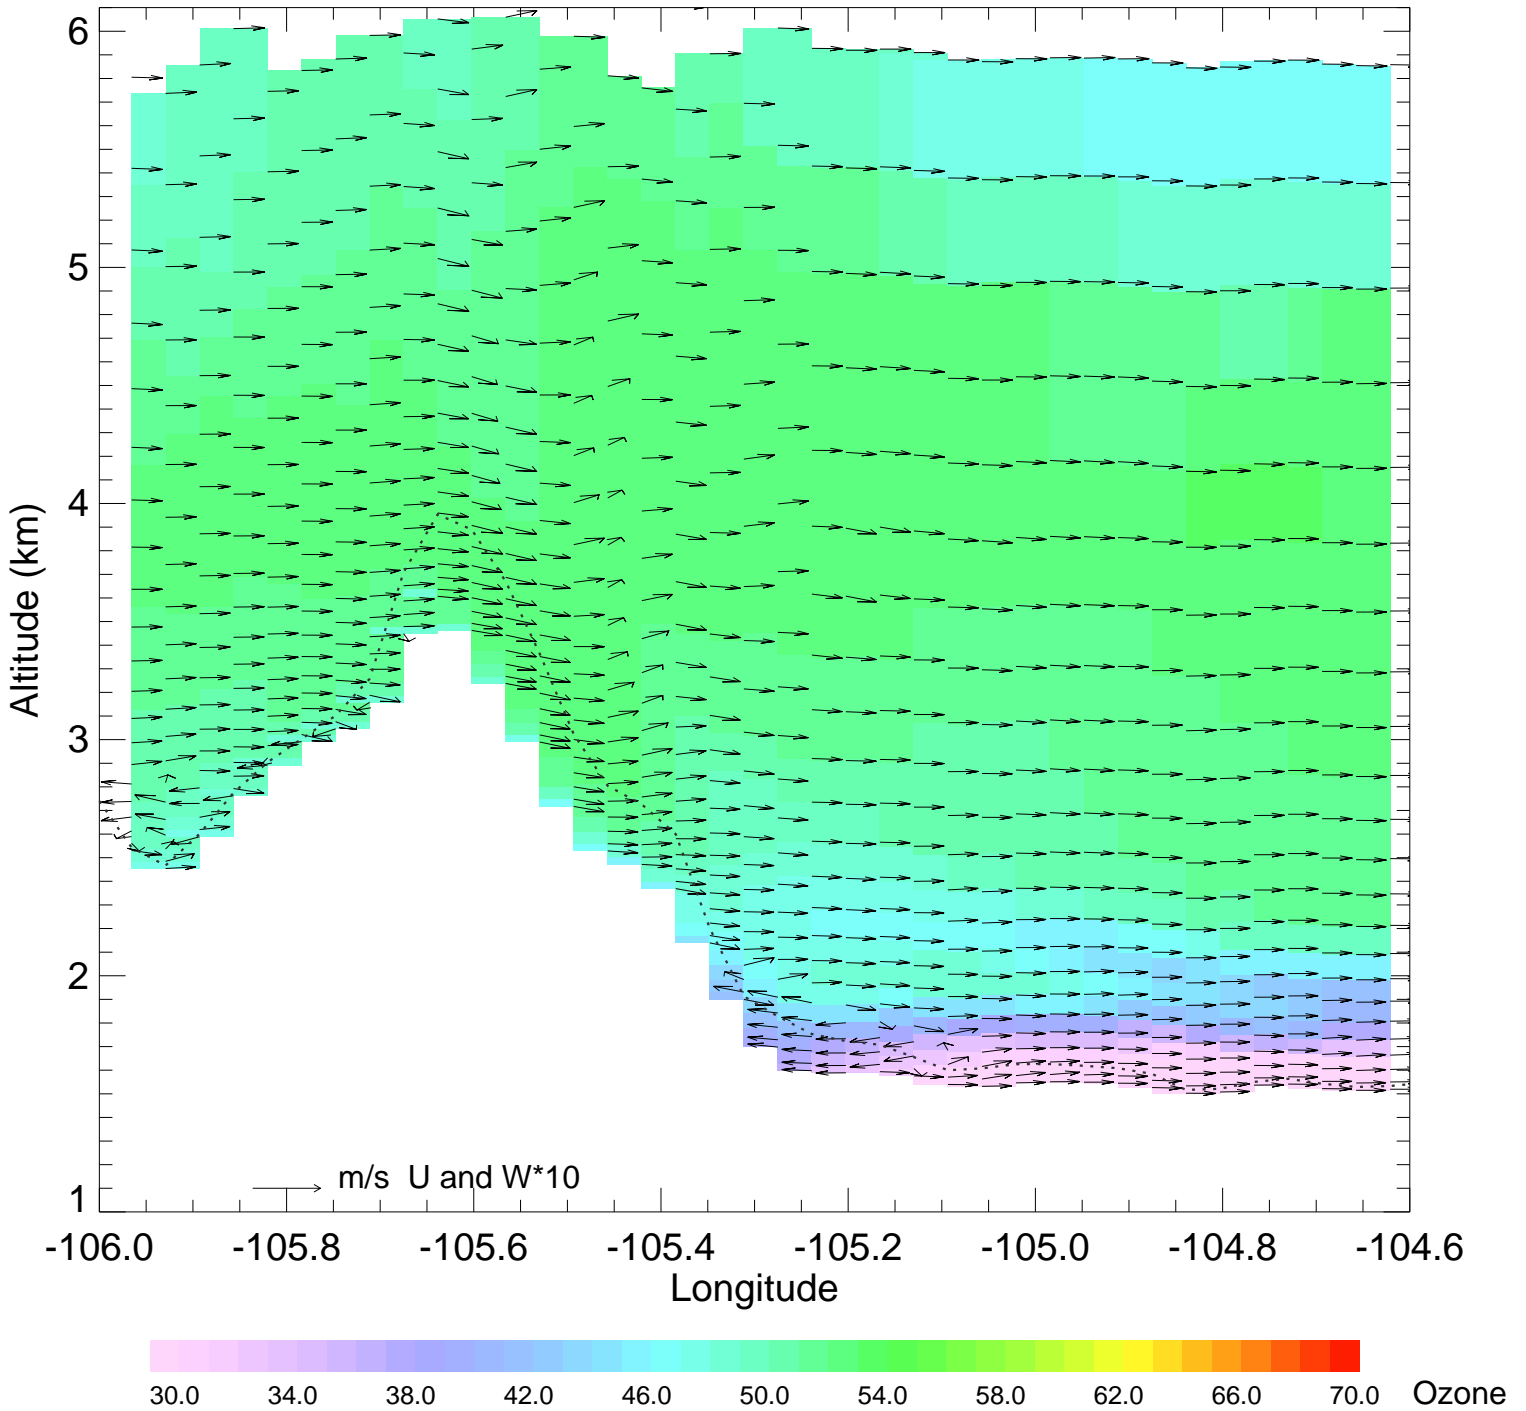

Ozone @ 39.99N 2014-07-23_12:00:00