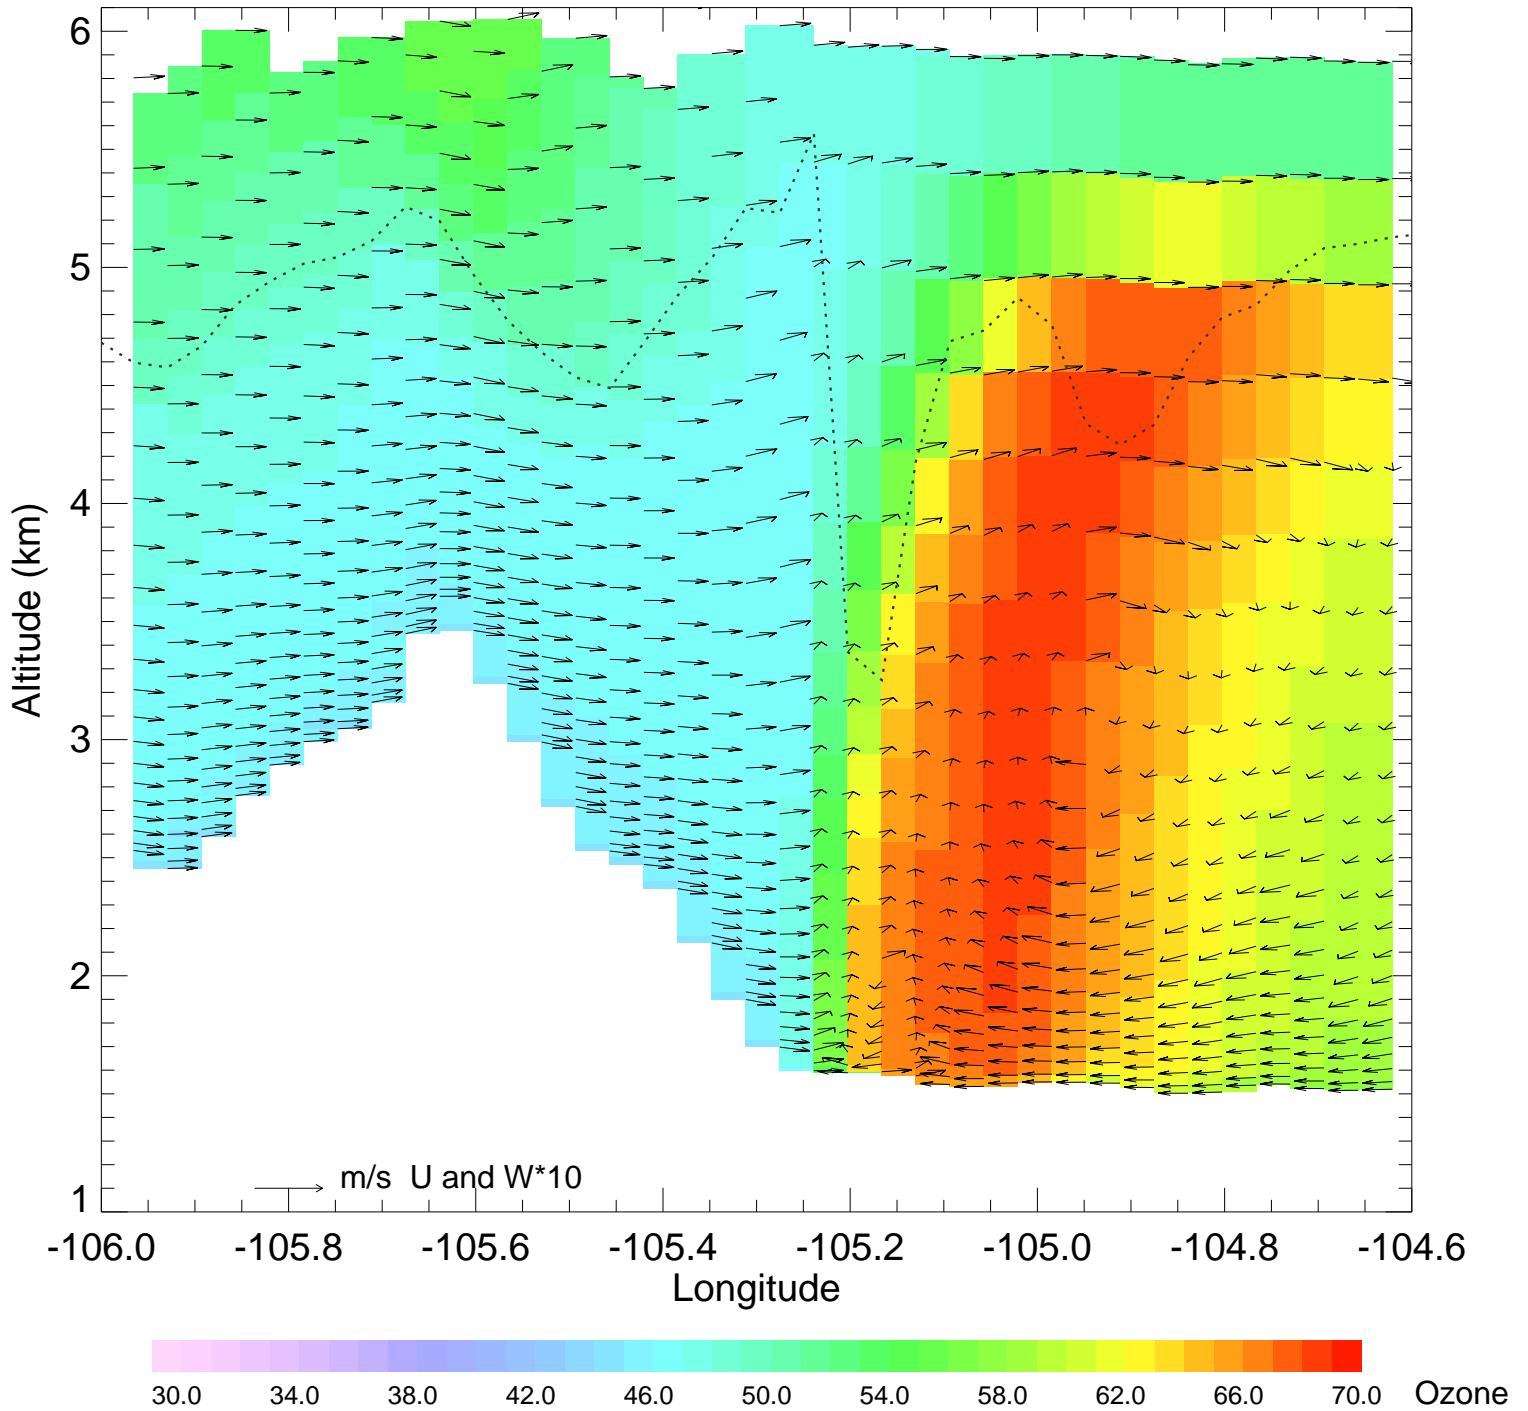

Topography and E_C2H6

Ozone @ 39.99N 2014-07-22_00:00:00

Ozone @ 39.99N 2014-07-22_01:00:00

Ozone @ 39.99N 2014-07-22_02:00:00

Ozone @ 39.99N 2014-07-22_03:00:00

Ozone @ 39.99N 2014-07-22_04:00:00

Ozone @ 39.99N 2014-07-22_05:00:00