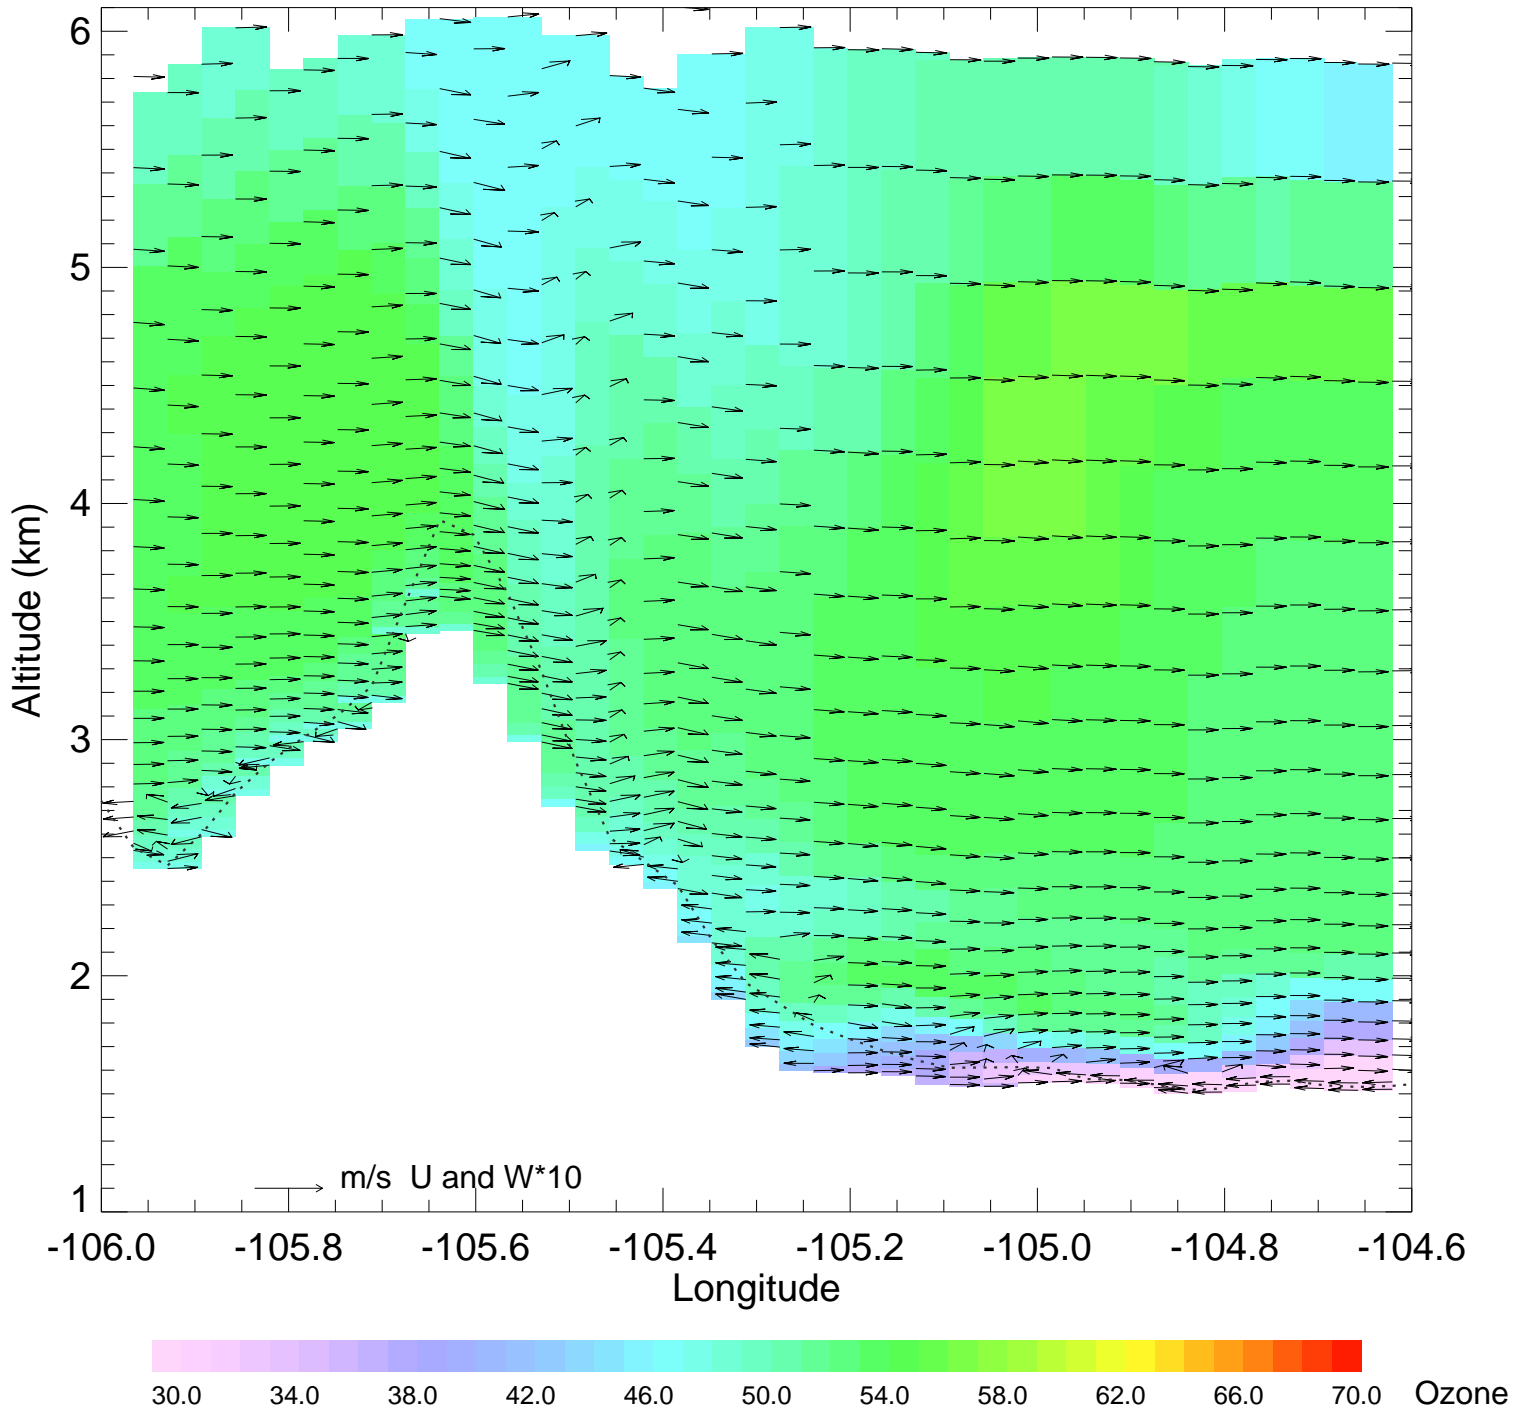

Ozone @ 39.99N 2014-07-23_06:00:00

Ozone @ 39.99N 2014-07-23_07:00:00

Ozone @ 39.99N 2014-07-23_08:00:00

Ozone @ 39.99N 2014-07-23_09:00:00

Ozone @ 39.99N 2014-07-23_10:00:00

Ozone @ 39.99N 2014-07-23_11:00:00