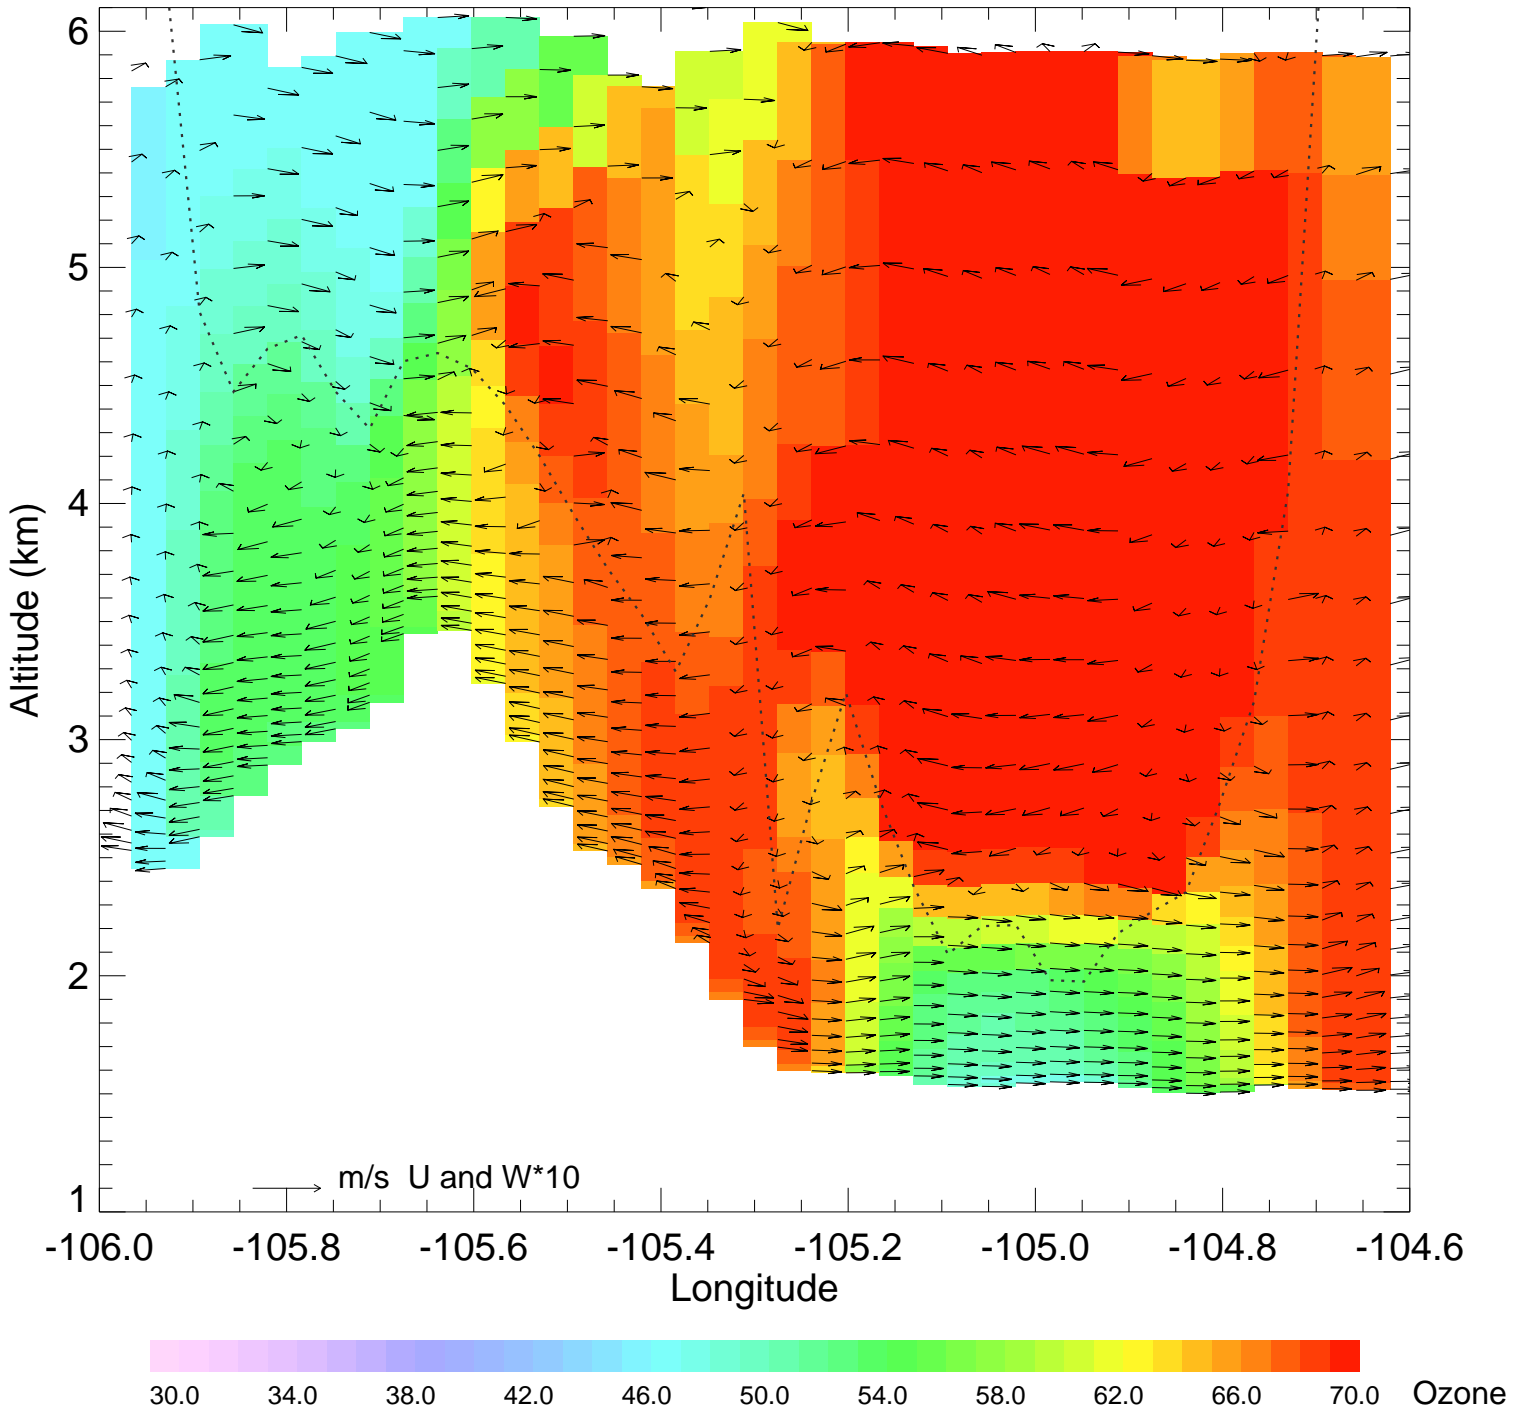

Ozone @ 39.99N 2014-07-23_12:00:00

Ozone @ 39.99N 2014-07-23_13:00:00

Ozone @ 39.99N 2014-07-23_14:00:00

Ozone @ 39.99N 2014-07-23_15:00:00

Ozone @ 39.99N 2014-07-23_16:00:00

Ozone @ 39.99N 2014-07-23_17:00:00

Ozone @ 39.99N 2014-07-23_18:00:00

Ozone @ 39.99N 2014-07-23_19:00:00

Ozone @ 39.99N 2014-07-23_20:00:00

Ozone @ 39.99N 2014-07-23_21:00:00

Ozone @ 39.99N 2014-07-23_22:00:00

Ozone @ 39.99N 2014-07-23_23:00:00