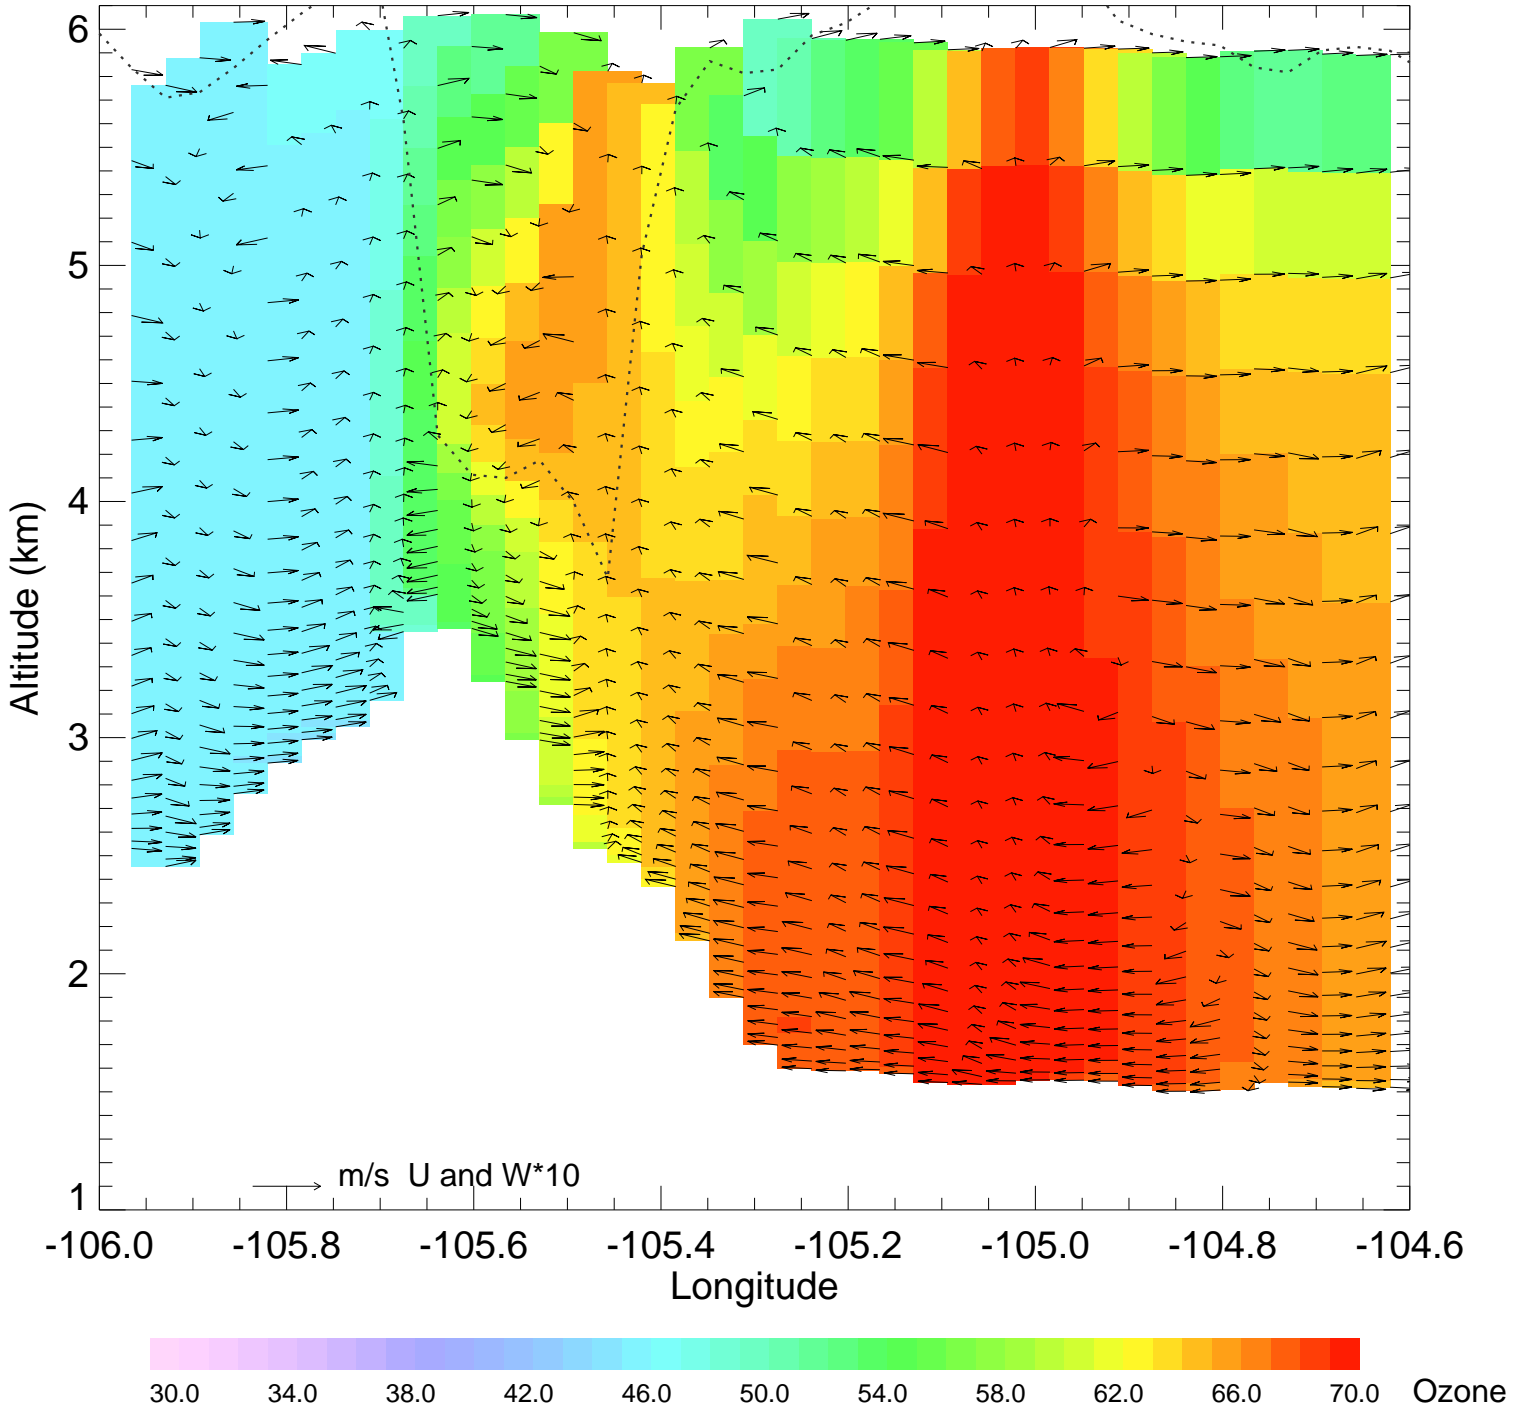

Ozone @ 39.99N 2014-07-23_12:00:00

Ozone @ 39.99N 2014-07-23_13:00:00

Ozone @ 39.99N 2014-07-23_14:00:00

Ozone @ 39.99N 2014-07-23_15:00:00

Ozone @ 39.99N 2014-07-23_16:00:00

Ozone @ 39.99N 2014-07-23_17:00:00

Ozone @ 39.99N 2014-07-23_18:00:00

Ozone @ 39.99N 2014-07-23_19:00:00

Ozone @ 39.99N 2014-07-23_20:00:00

Ozone @ 39.99N 2014-07-23_21:00:00

Ozone @ 39.99N 2014-07-23_22:00:00

Ozone @ 39.99N 2014-07-23_23:00:00