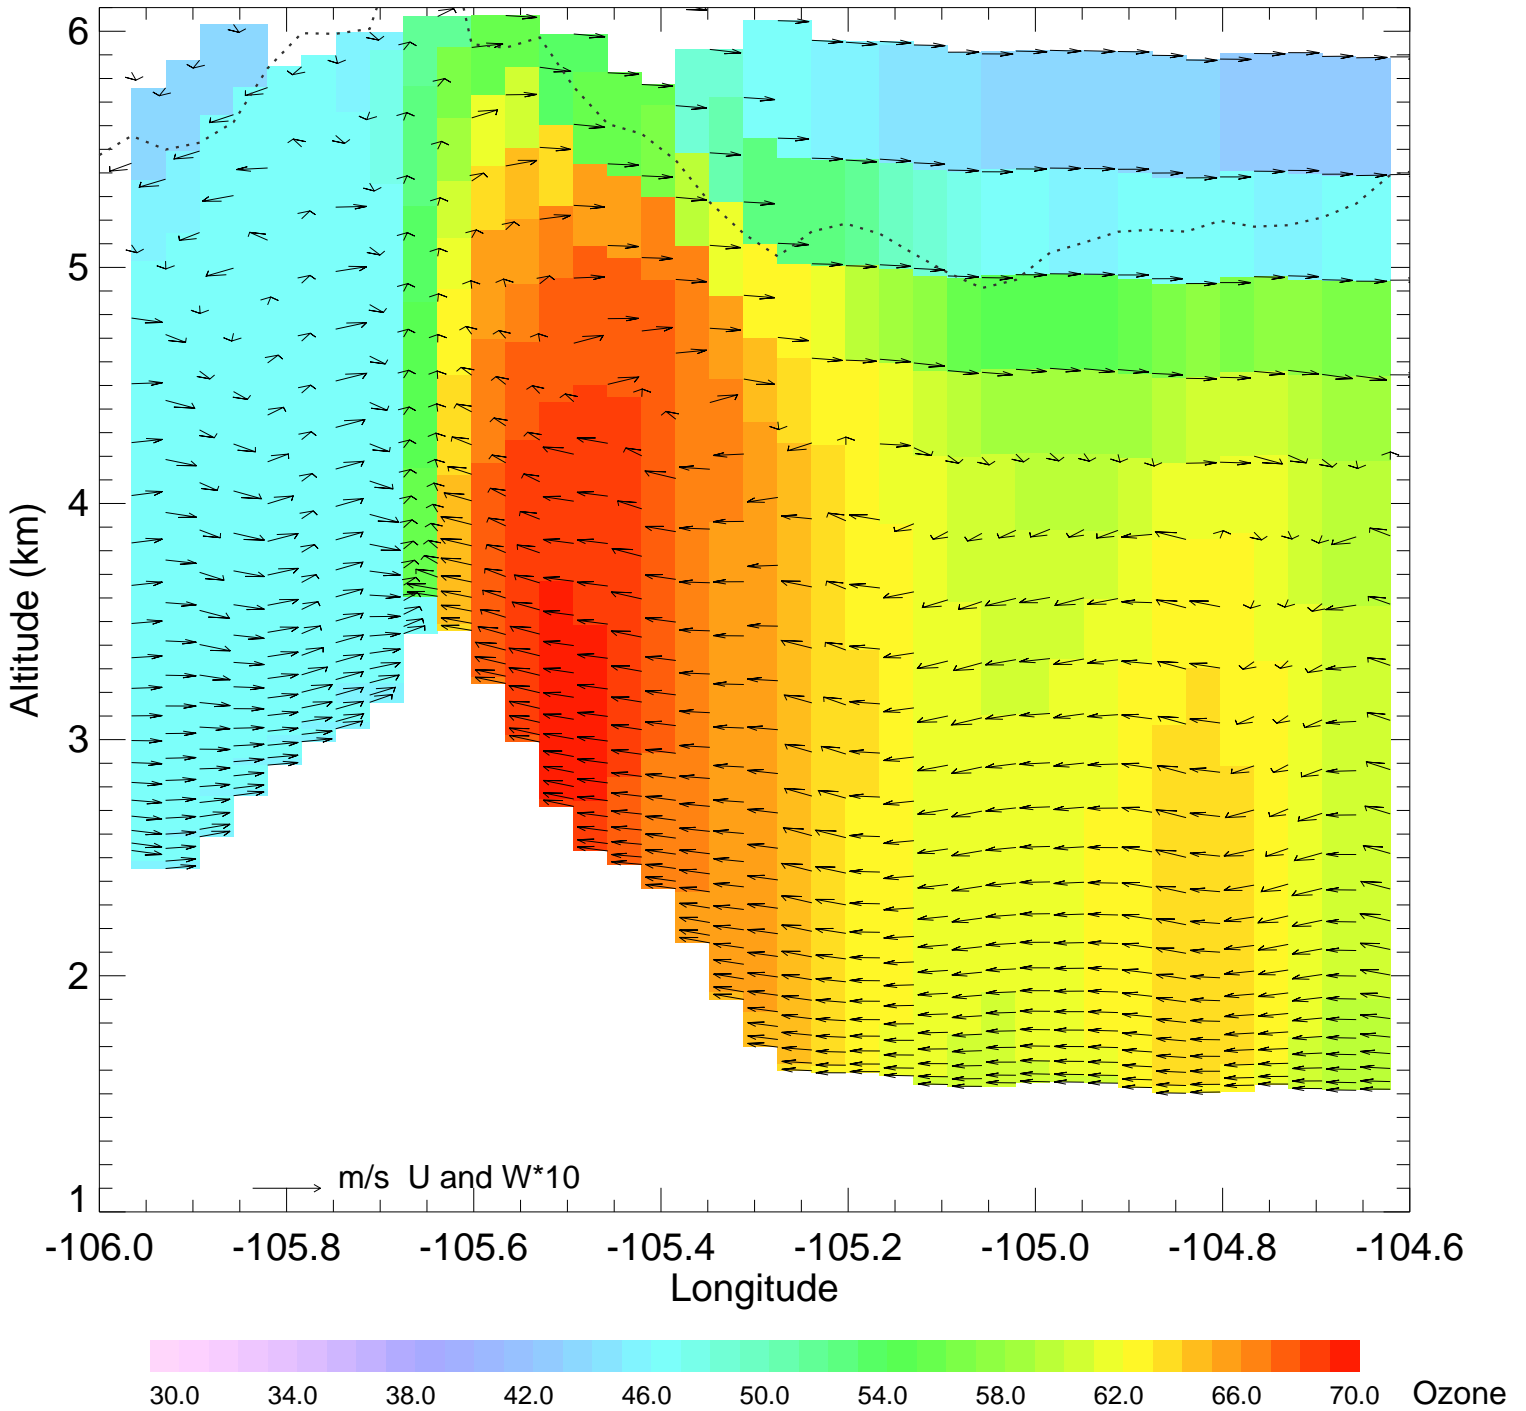

Ozone @ 39.99N 2014-07-22_18:00:00

Ozone @ 39.99N 2014-07-22_19:00:00

Ozone @ 39.99N 2014-07-22_20:00:00

Ozone @ 39.99N 2014-07-22_21:00:00

Ozone @ 39.99N 2014-07-22_22:00:00

Ozone @ 39.99N 2014-07-22_23:00:00