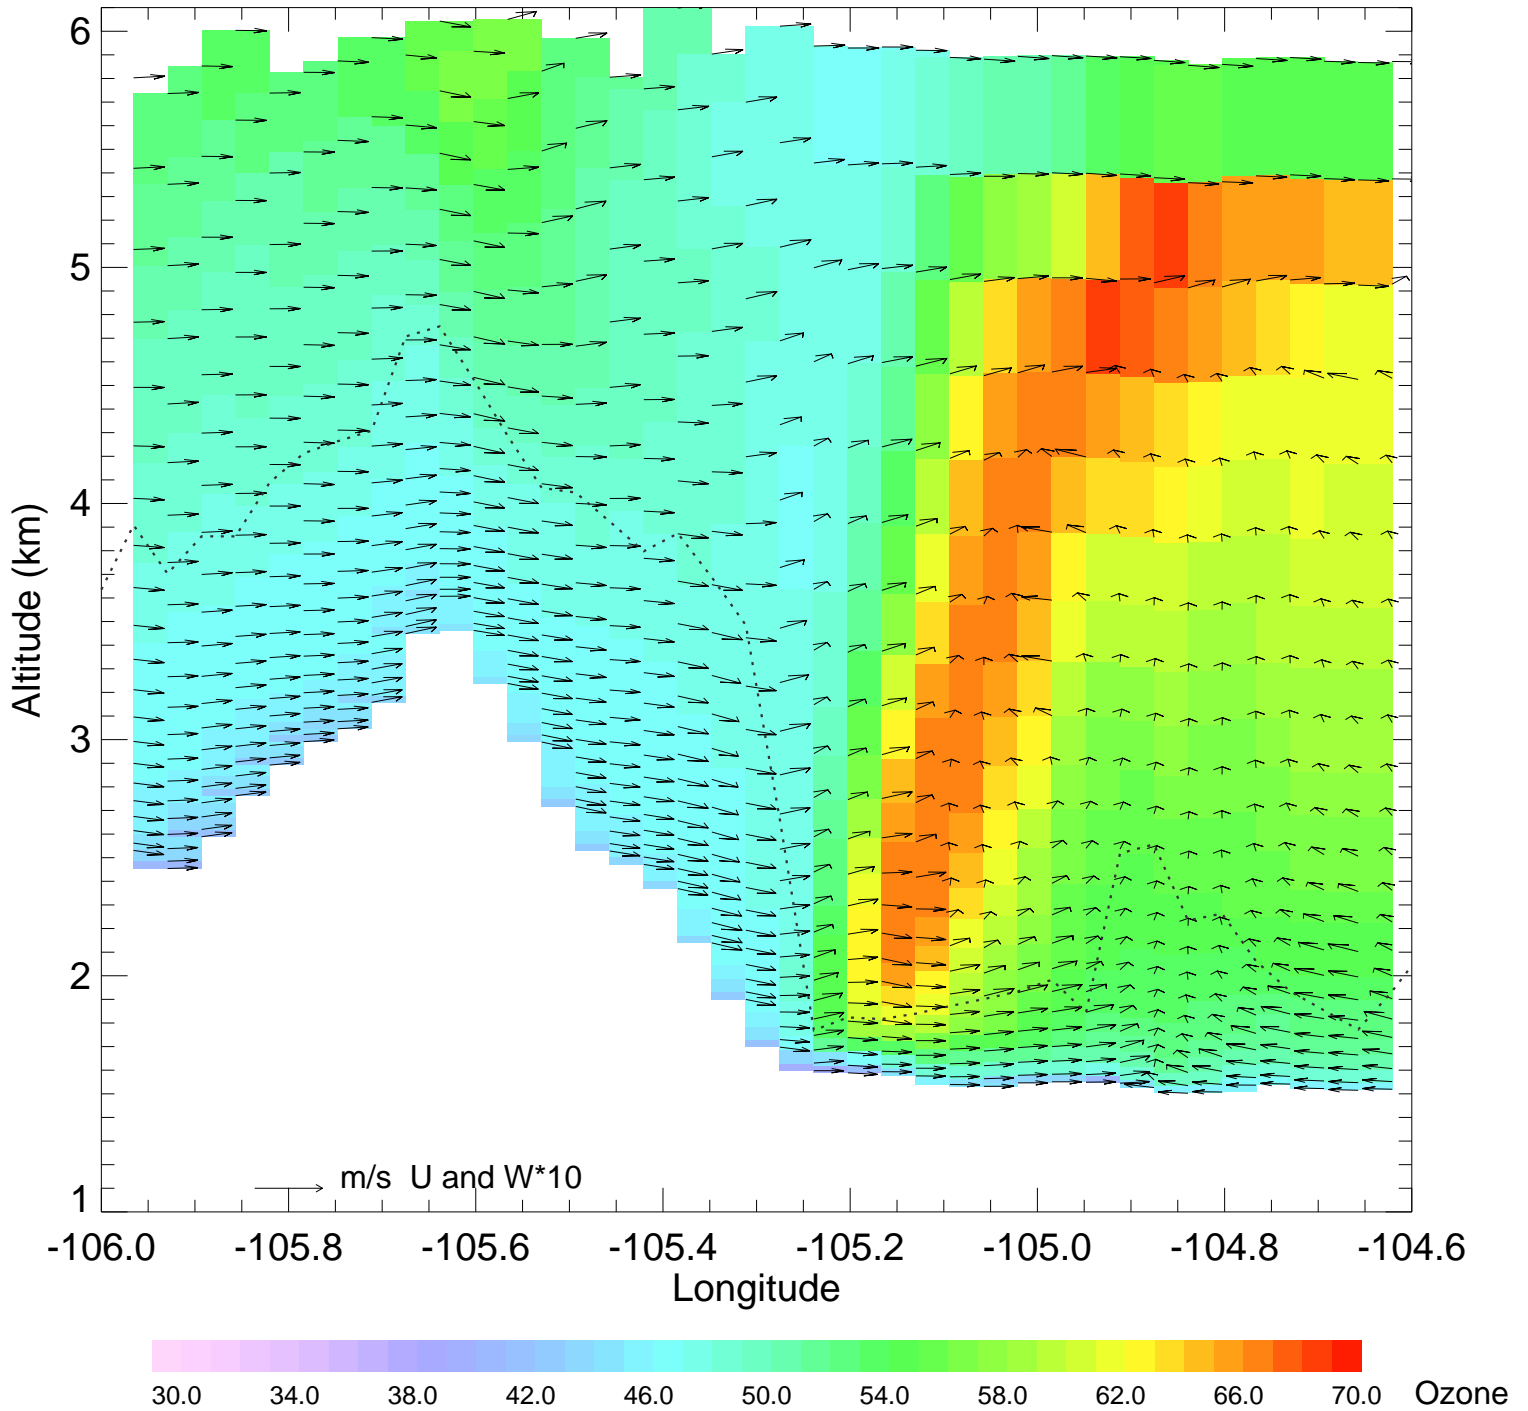

Topography and E_C2H6

Ozone @ 39.99N 2014-07-22_00:00:00

Ozone @ 39.99N 2014-07-22_01:00:00

Ozone @ 39.99N 2014-07-22_02:00:00

Ozone @ 39.99N 2014-07-22_03:00:00

Ozone @ 39.99N 2014-07-22_04:00:00

Ozone @ 39.99N 2014-07-22_05:00:00