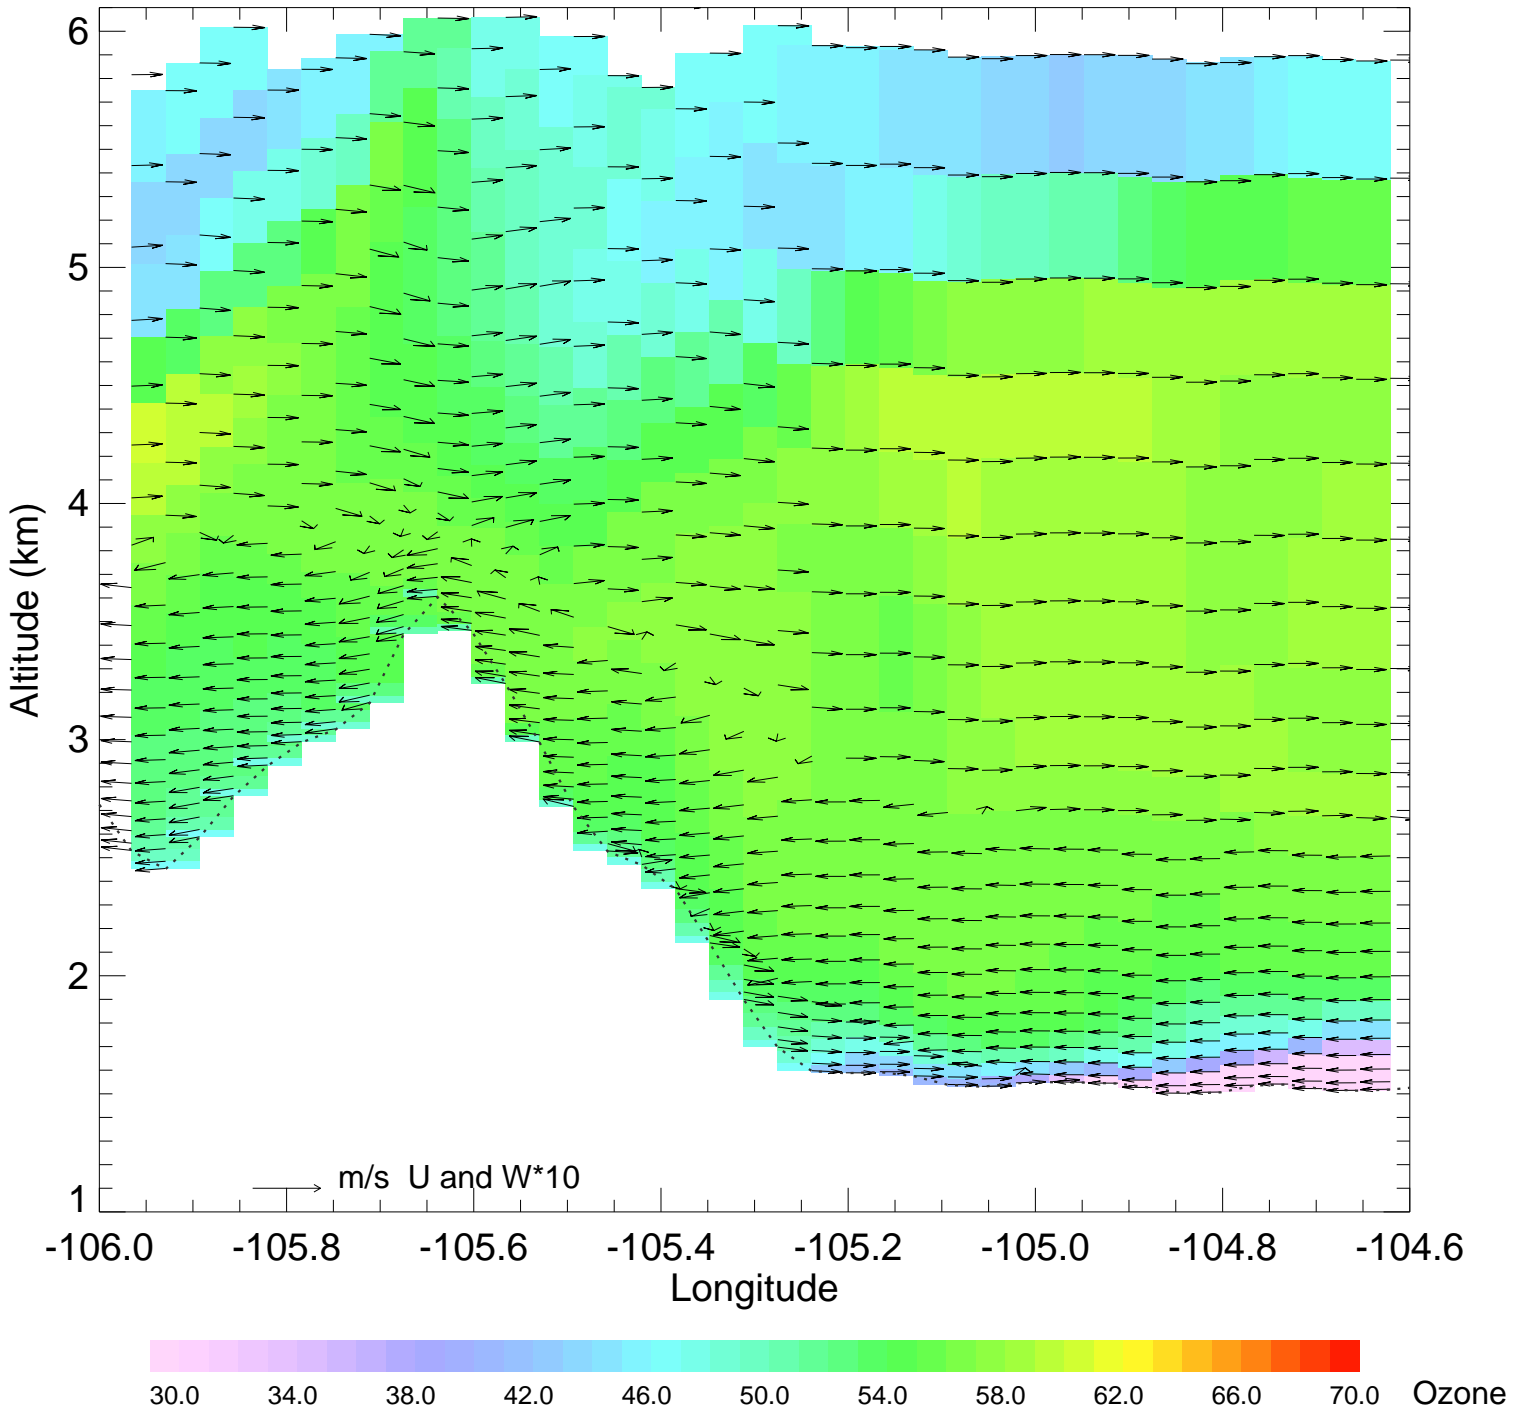

Ozone @ 39.99N 2014-07-23_06:00:00