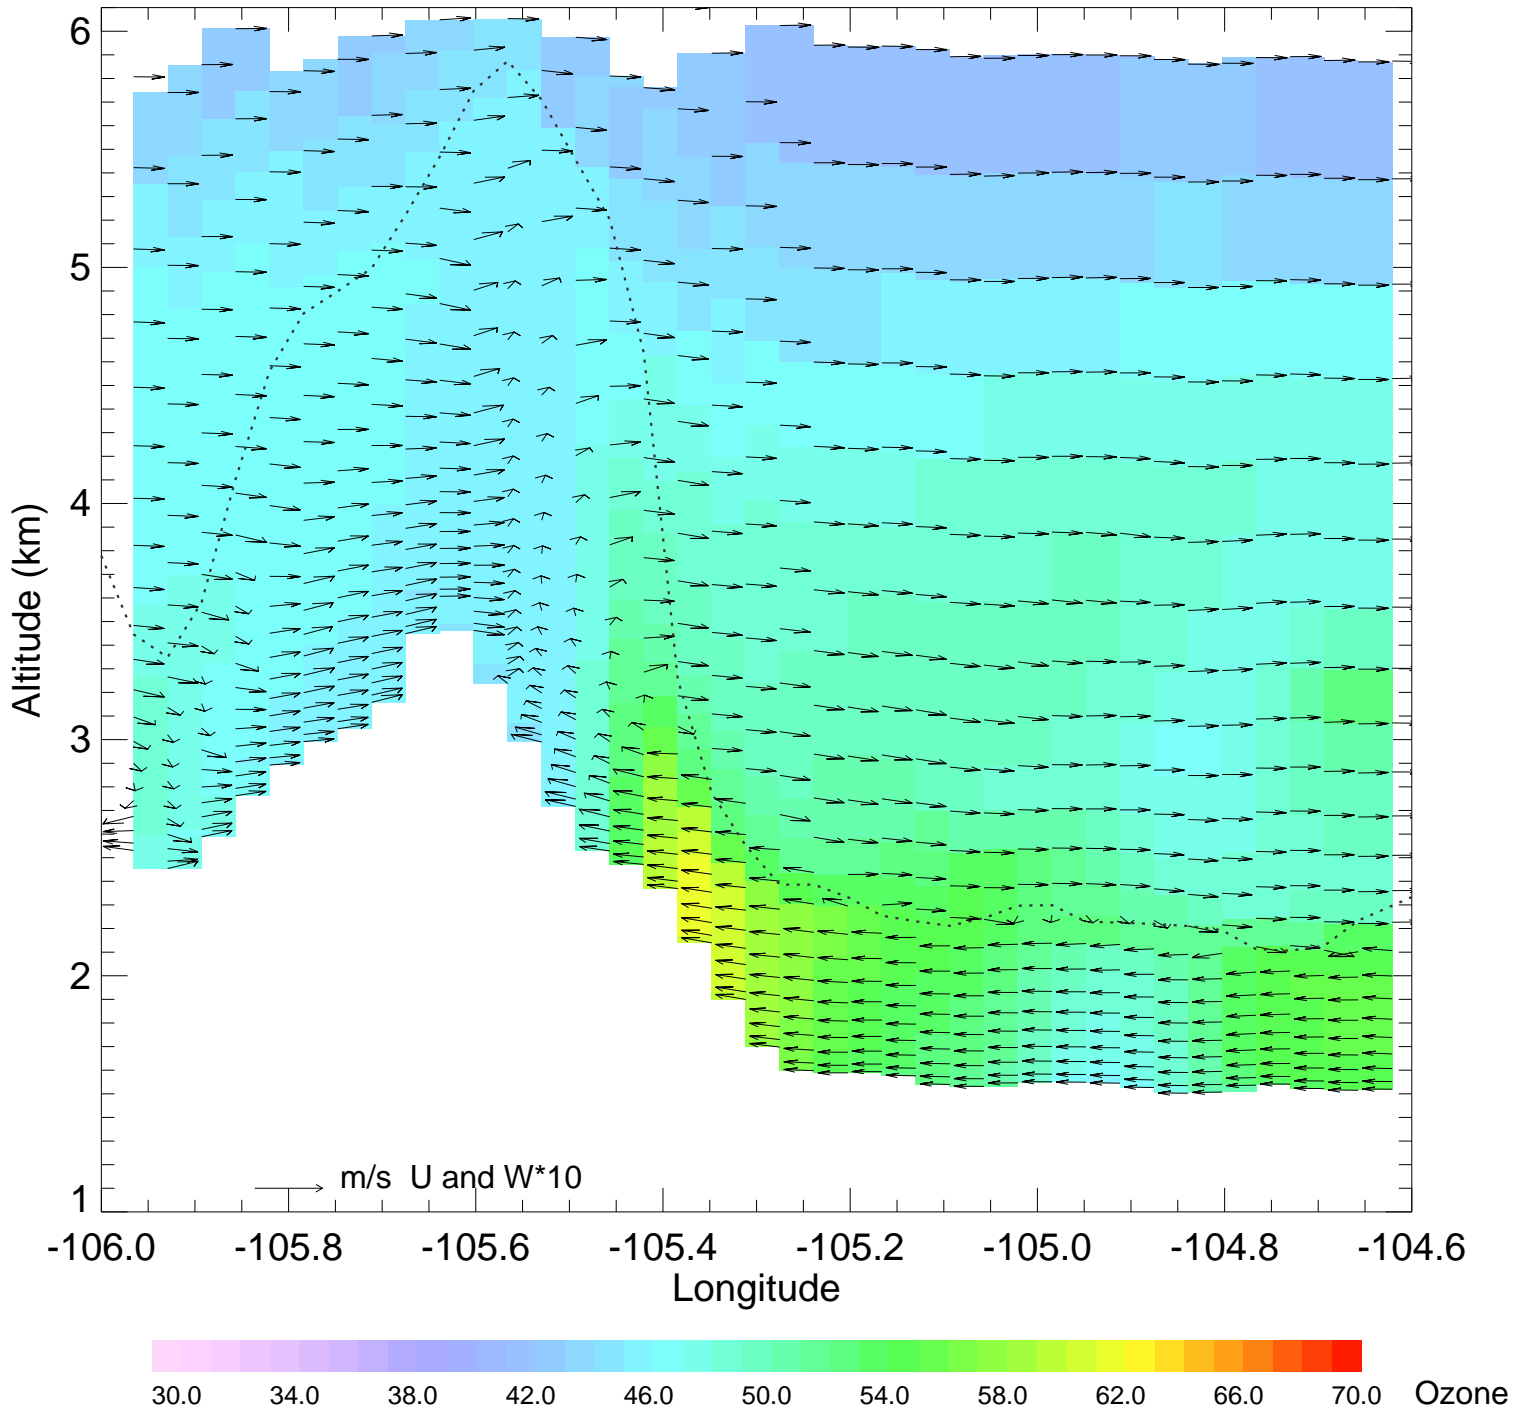

Ozone @ 39.99N 2014-07-22_12:00:00

Ozone @ 39.99N 2014-07-22_13:00:00

Ozone @ 39.99N 2014-07-22_14:00:00

Ozone @ 39.99N 2014-07-22_15:00:00

Ozone @ 39.99N 2014-07-22_16:00:00

Ozone @ 39.99N 2014-07-22_17:00:00