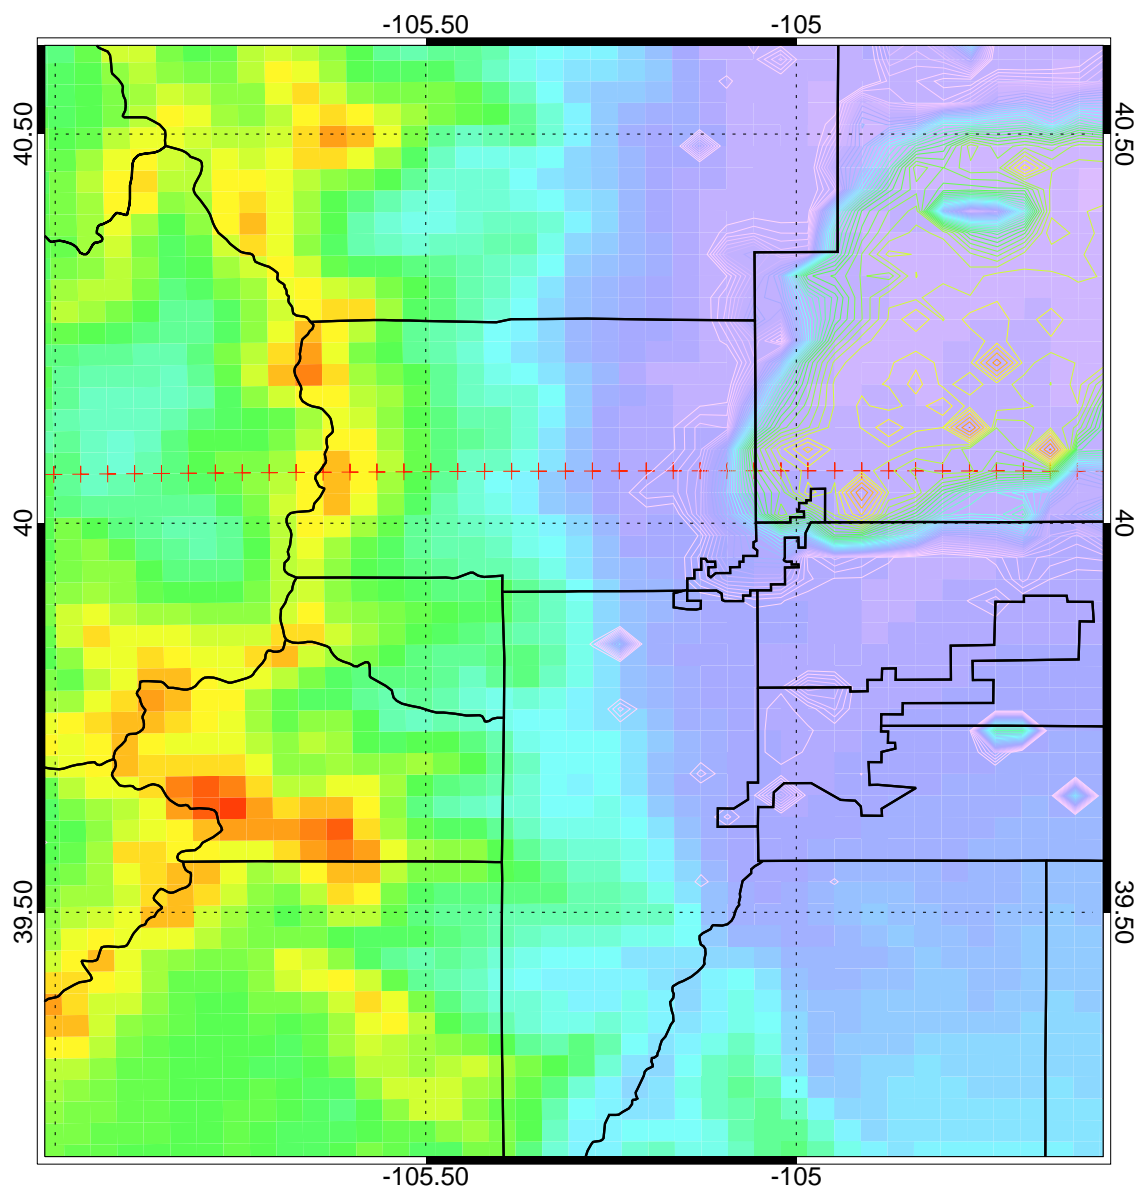

Topography and E_C2H6

Ozone @ 39.99N 2014-07-22_00:00:00

Ozone @ 39.99N 2014-07-22_01:00:00

Ozone @ 39.99N 2014-07-22_02:00:00

Ozone @ 39.99N 2014-07-22_03:00:00

Ozone @ 39.99N 2014-07-22_04:00:00

Ozone @ 39.99N 2014-07-22_05:00:00

Ozone @ 39.99N 2014-07-22_06:00:00

Ozone @ 39.99N 2014-07-22_07:00:00

Ozone @ 39.99N 2014-07-22_08:00:00

Ozone @ 39.99N 2014-07-22_09:00:00

Ozone @ 39.99N 2014-07-22_10:00:00

Ozone @ 39.99N 2014-07-22_11:00:00