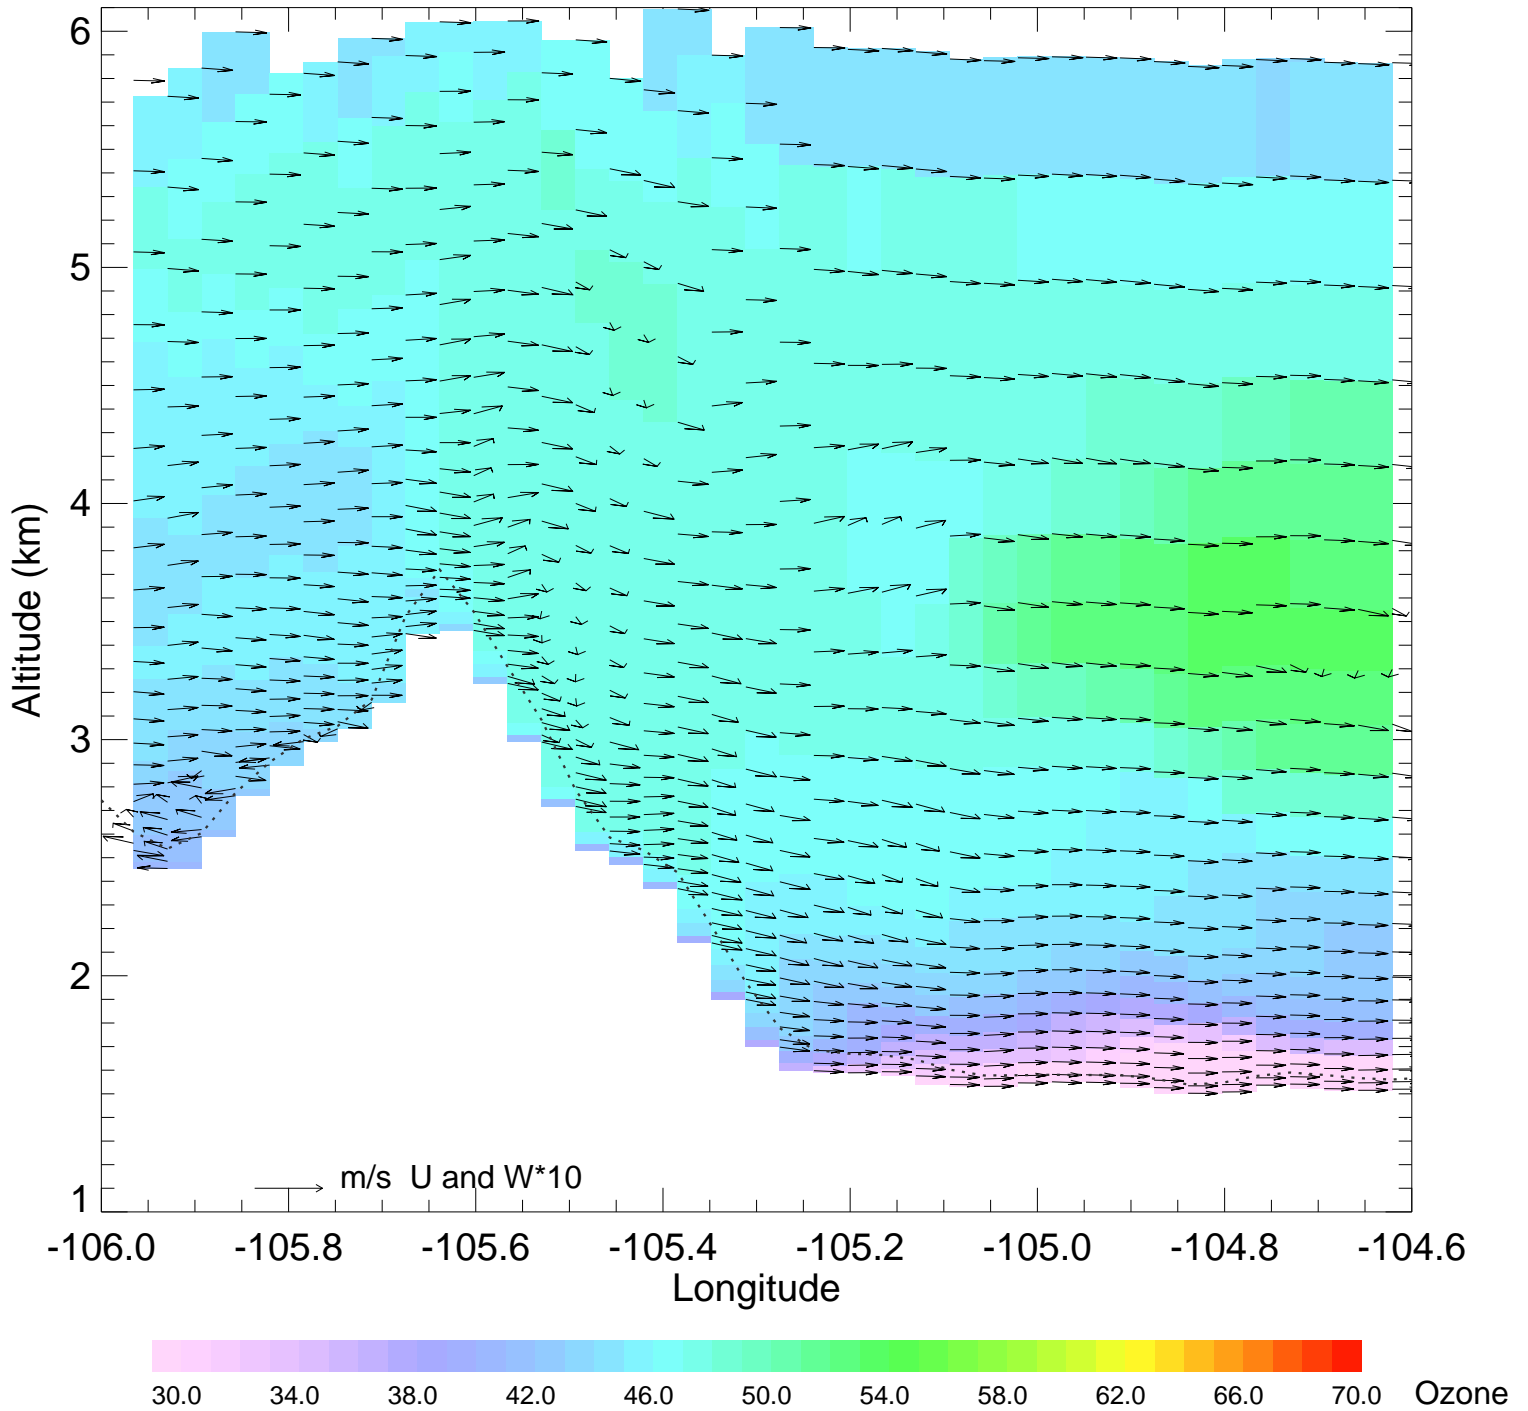

Ozone @ 39.99N 2014-07-22_13:00:00