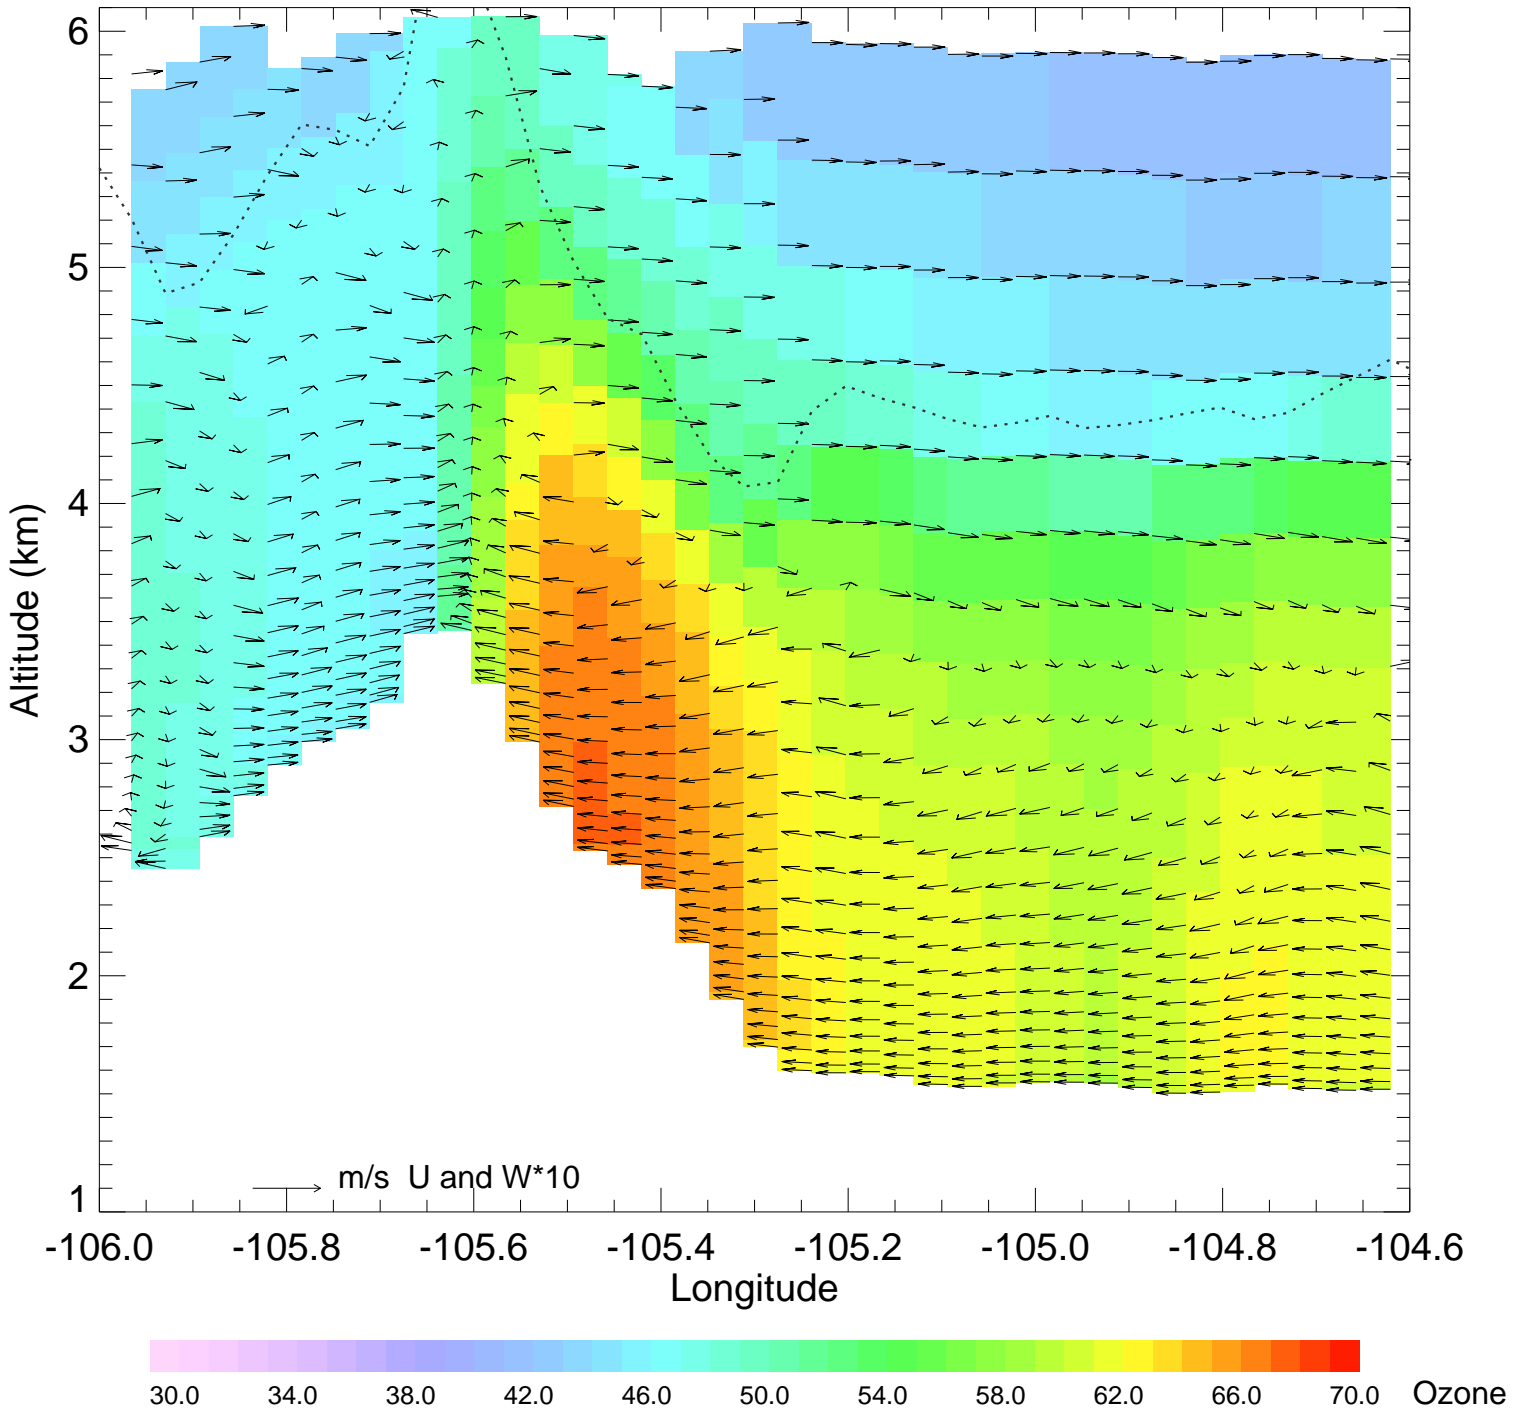

Ozone @ 39.99N 2014-07-22_19:00:00