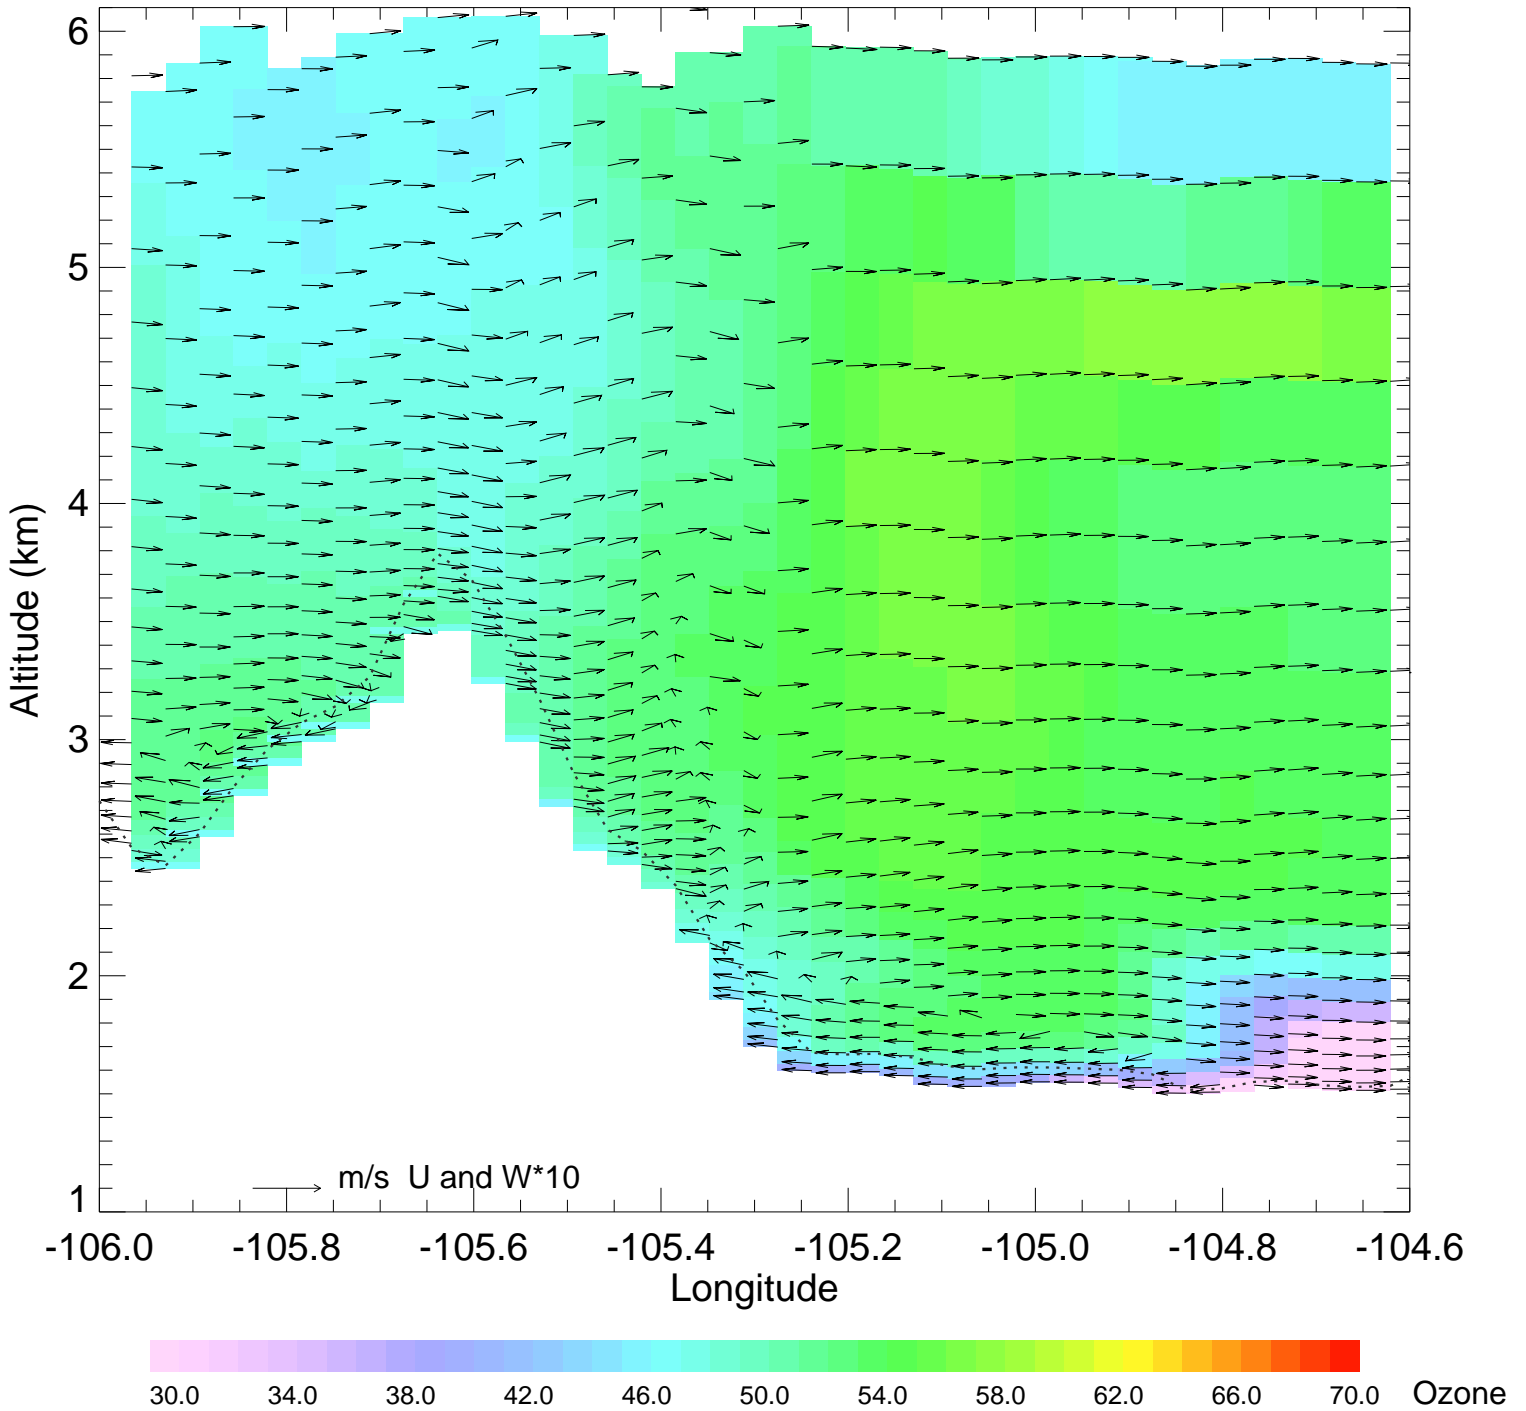

Ozone @ 39.99N 2014-07-23_08:00:00