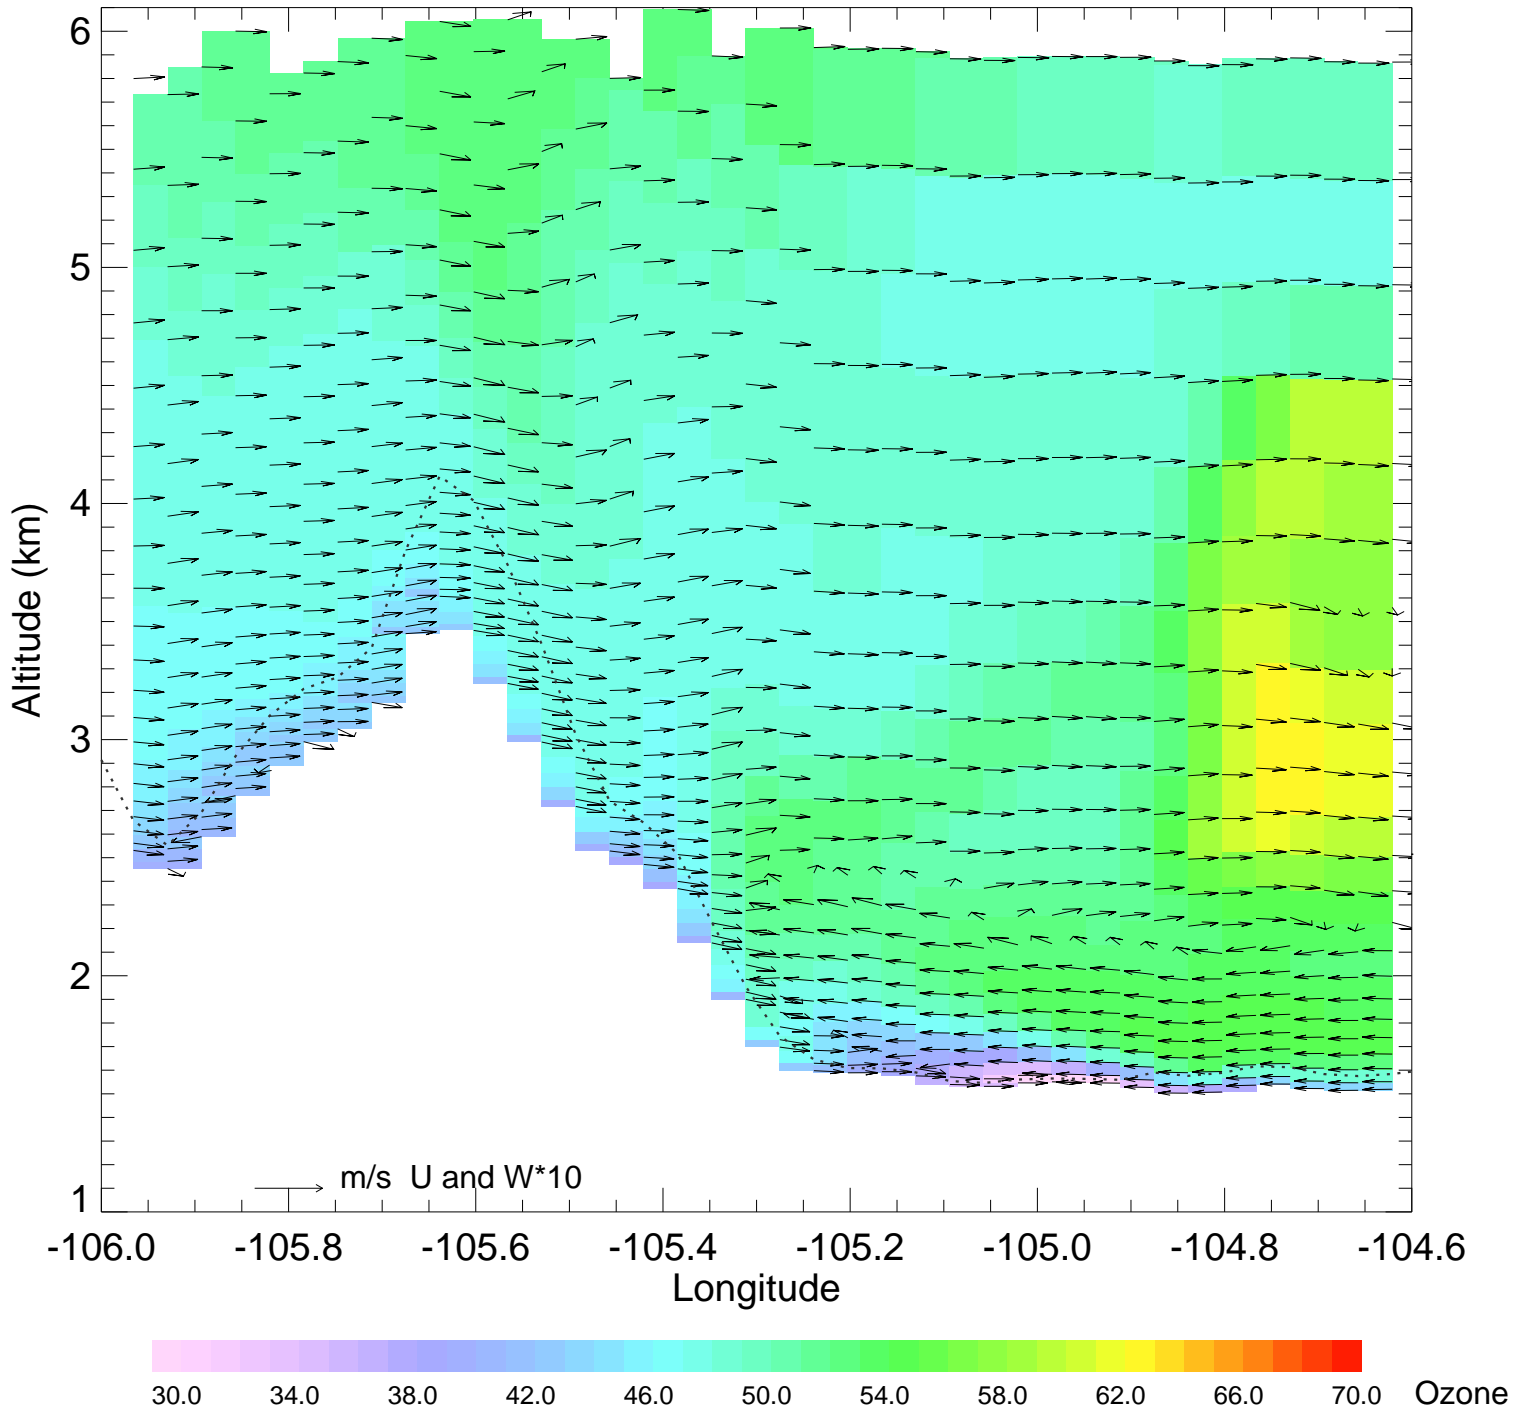

Topography and E_C2H6

Ozone @ 39.99N 2014-07-22_00:00:00

Ozone @ 39.99N 2014-07-22_01:00:00

Ozone @ 39.99N 2014-07-22_02:00:00

Ozone @ 39.99N 2014-07-22_03:00:00

Ozone @ 39.99N 2014-07-22_04:00:00

Ozone @ 39.99N 2014-07-22_05:00:00