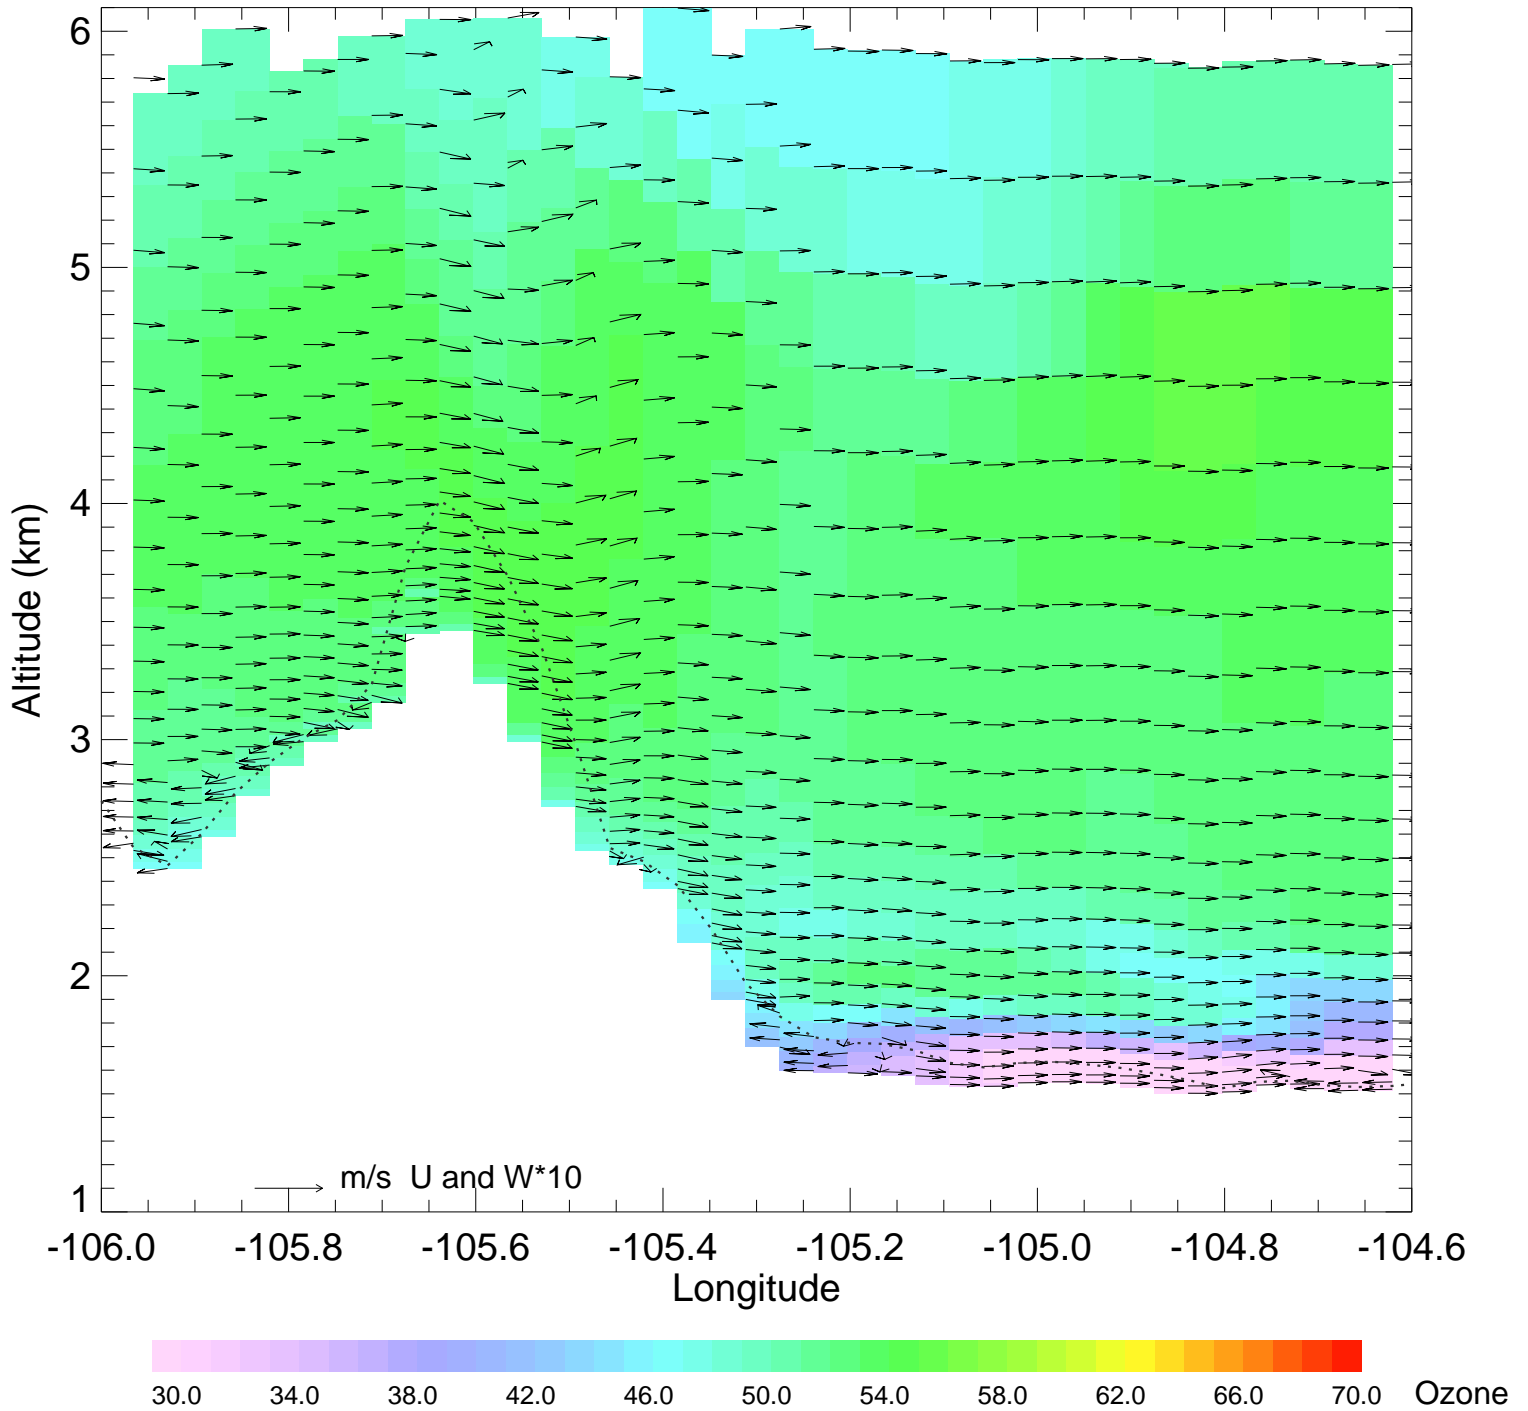

Ozone @ 39.99N 2014-07-23_06:00:00

Ozone @ 39.99N 2014-07-23_07:00:00

Ozone @ 39.99N 2014-07-23_08:00:00

Ozone @ 39.99N 2014-07-23_09:00:00

Ozone @ 39.99N 2014-07-23_10:00:00

Ozone @ 39.99N 2014-07-23_11:00:00