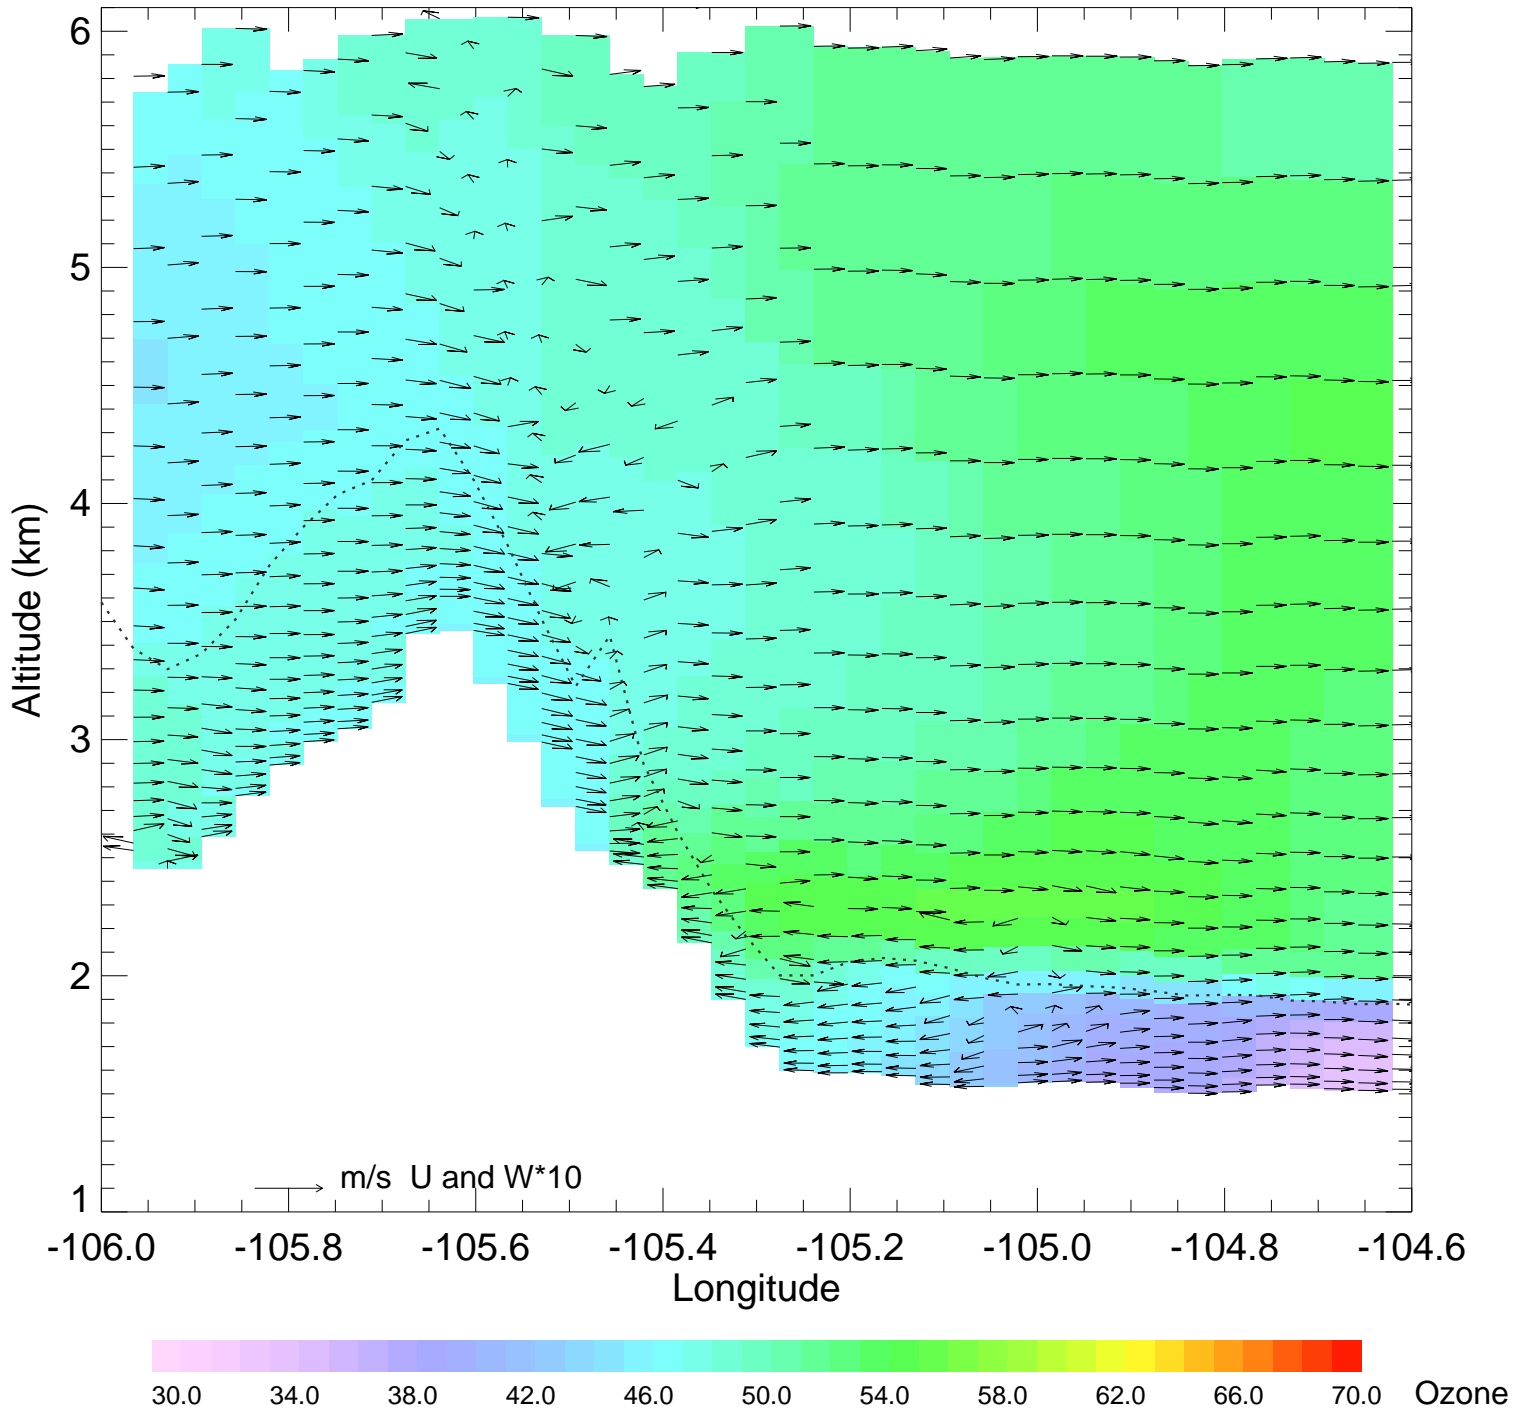

Ozone @ 39.99N 2014-07-23_12:00:00

Ozone @ 39.99N 2014-07-23_13:00:00

Ozone @ 39.99N 2014-07-23_14:00:00

Ozone @ 39.99N 2014-07-23_15:00:00

Ozone @ 39.99N 2014-07-23_16:00:00

Ozone @ 39.99N 2014-07-23_17:00:00

Ozone @ 39.99N 2014-07-23_18:00:00

Ozone @ 39.99N 2014-07-23_19:00:00

Ozone @ 39.99N 2014-07-23_20:00:00

Ozone @ 39.99N 2014-07-23_21:00:00

Ozone @ 39.99N 2014-07-23_22:00:00

Ozone @ 39.99N 2014-07-23_23:00:00