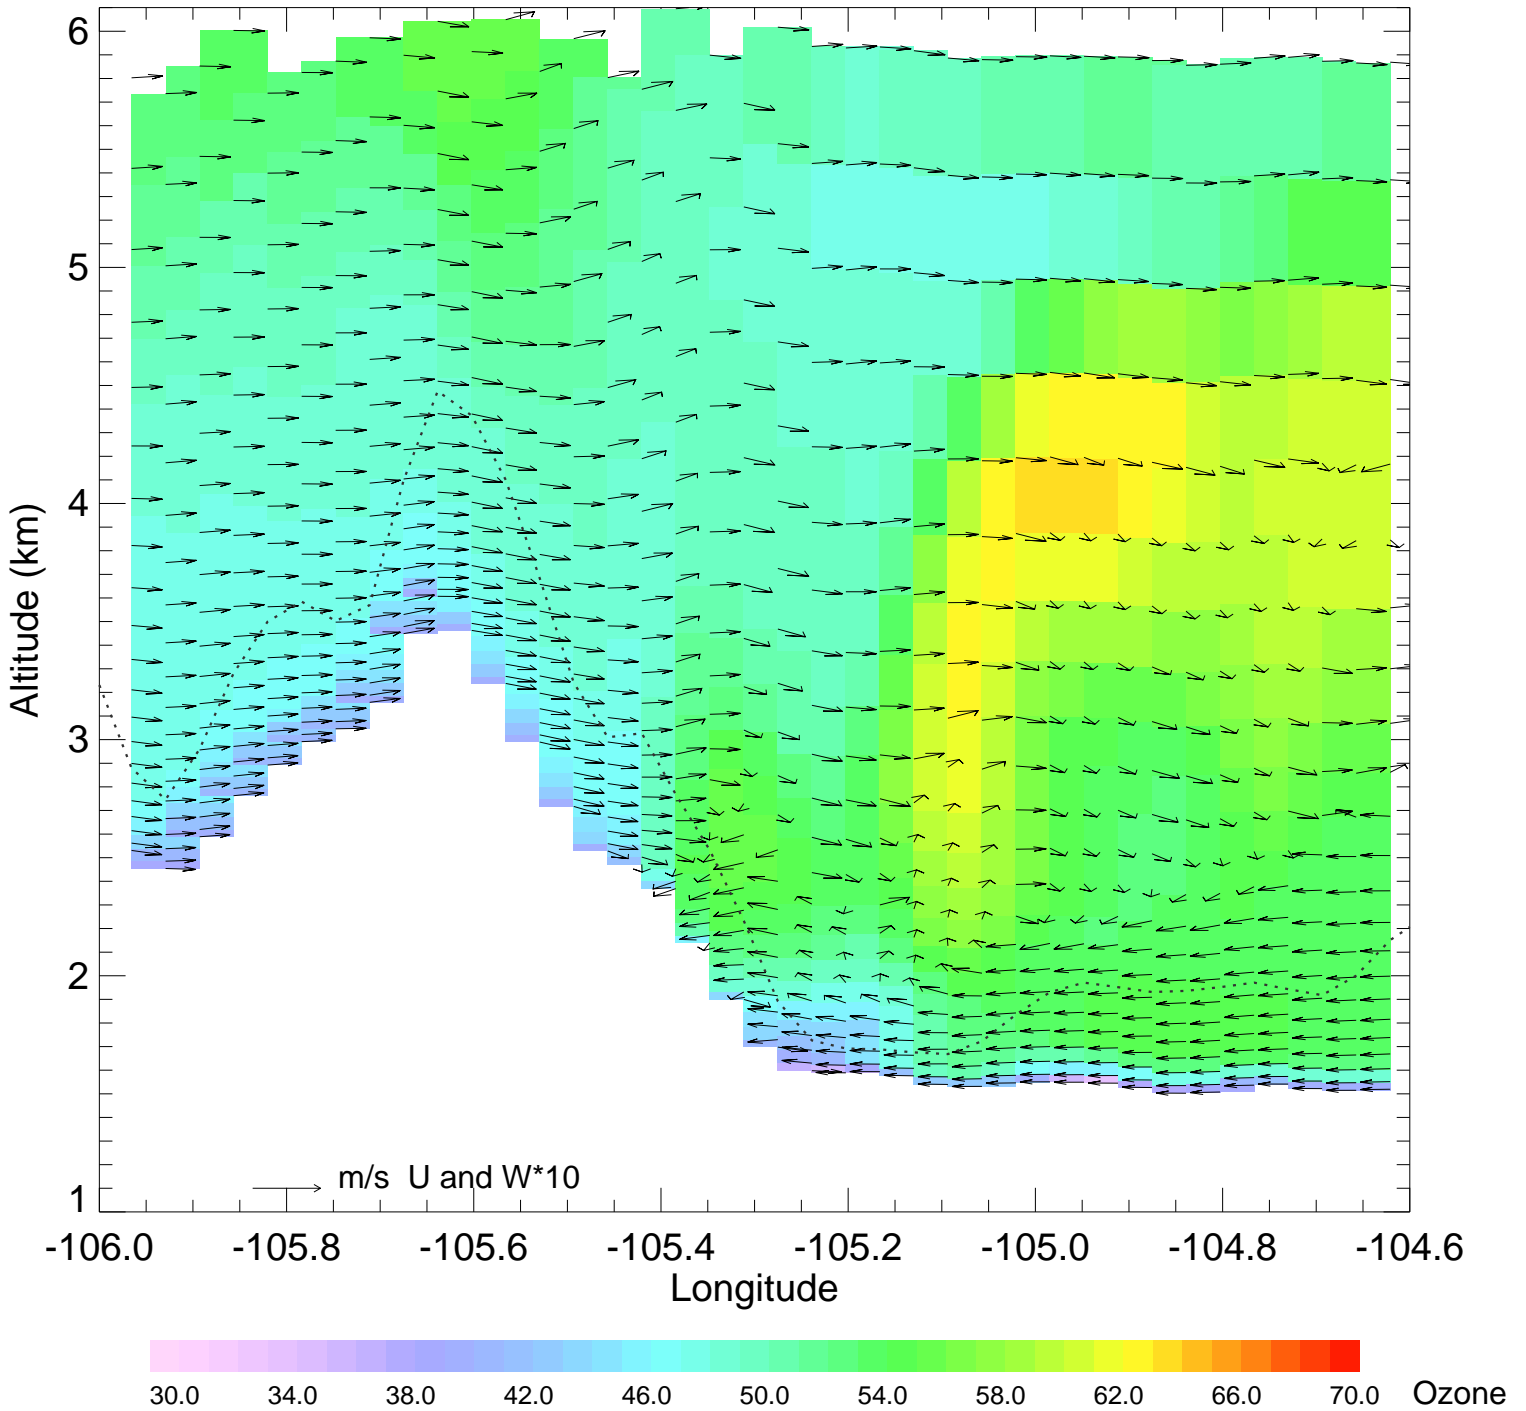

Topography and E_C2H6

Ozone @ 39.99N 2014-07-22_00:00:00

Ozone @ 39.99N 2014-07-22_01:00:00

Ozone @ 39.99N 2014-07-22_02:00:00

Ozone @ 39.99N 2014-07-22_03:00:00

Ozone @ 39.99N 2014-07-22_04:00:00

Ozone @ 39.99N 2014-07-22_05:00:00