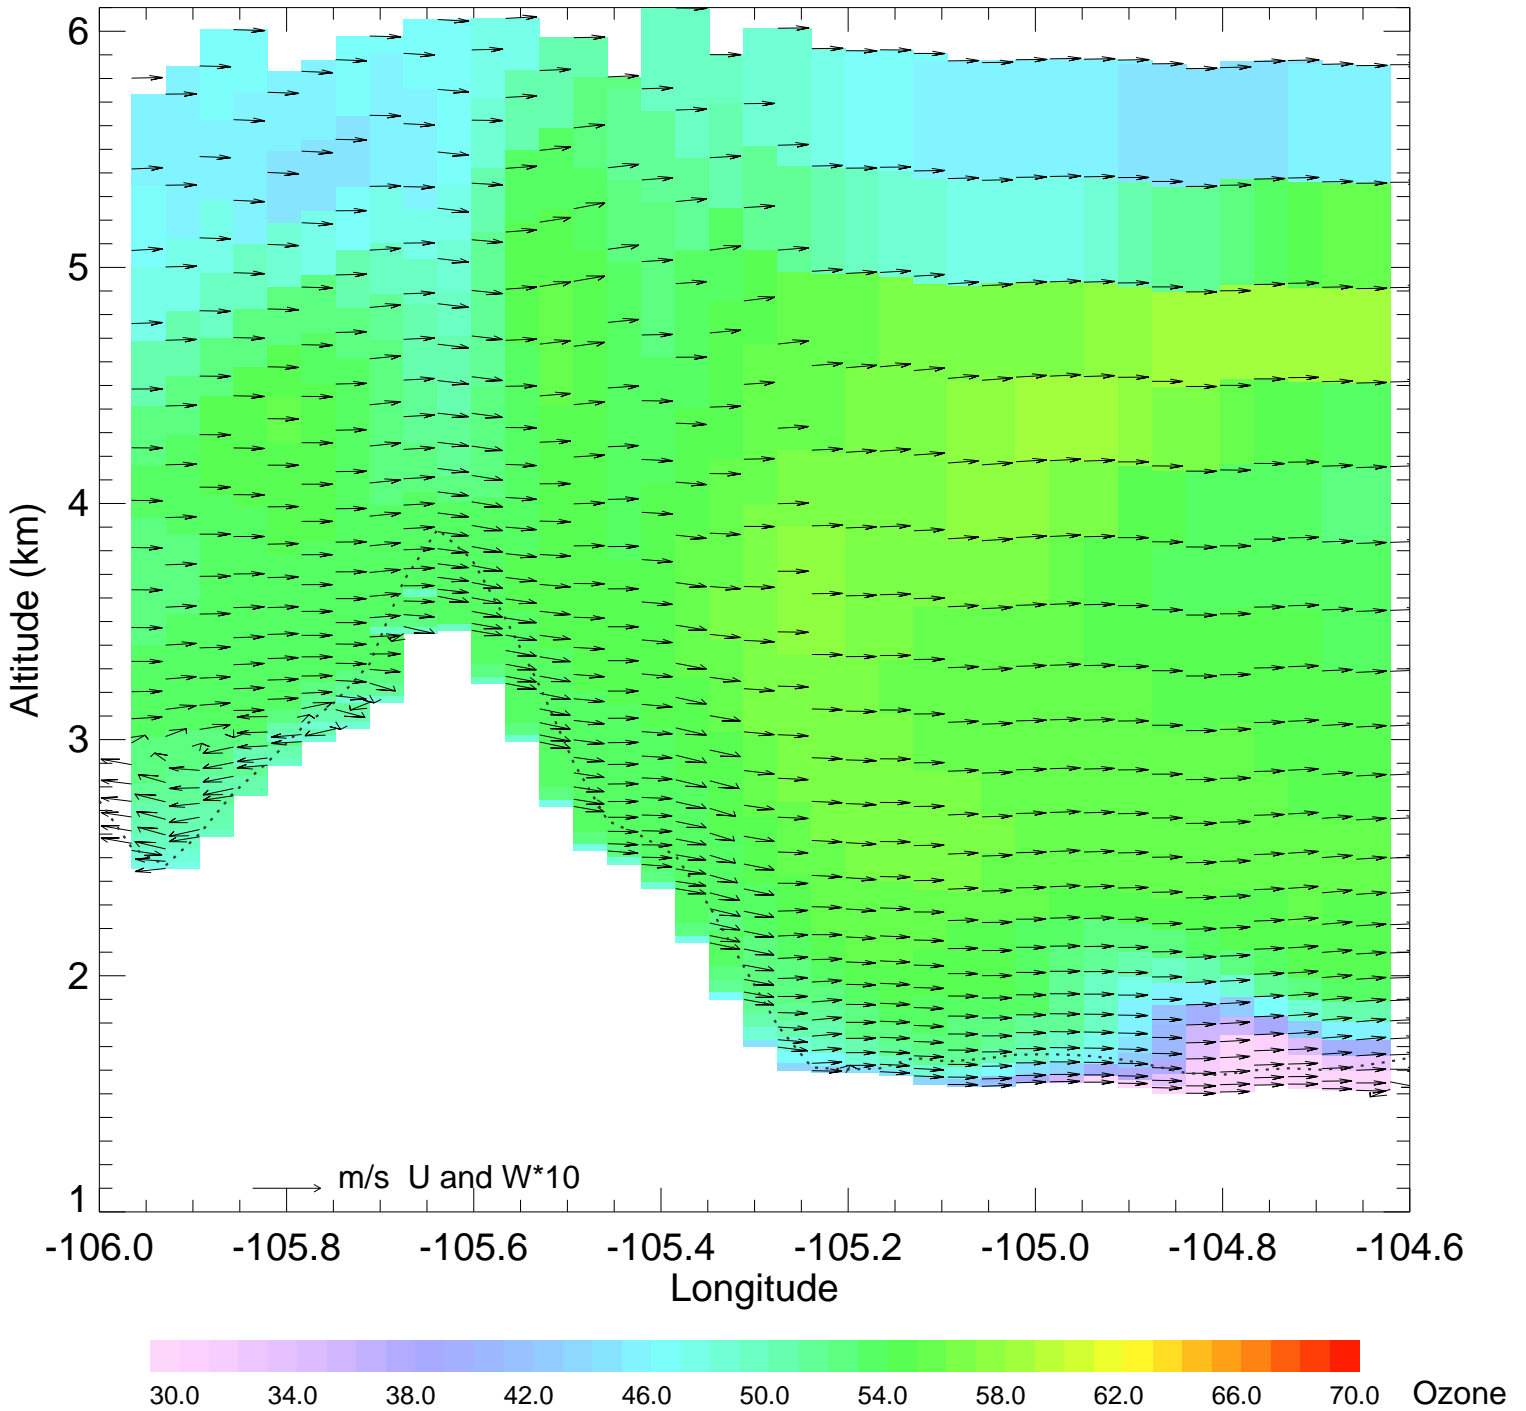

Ozone @ 39.99N 2014-07-23_07:00:00