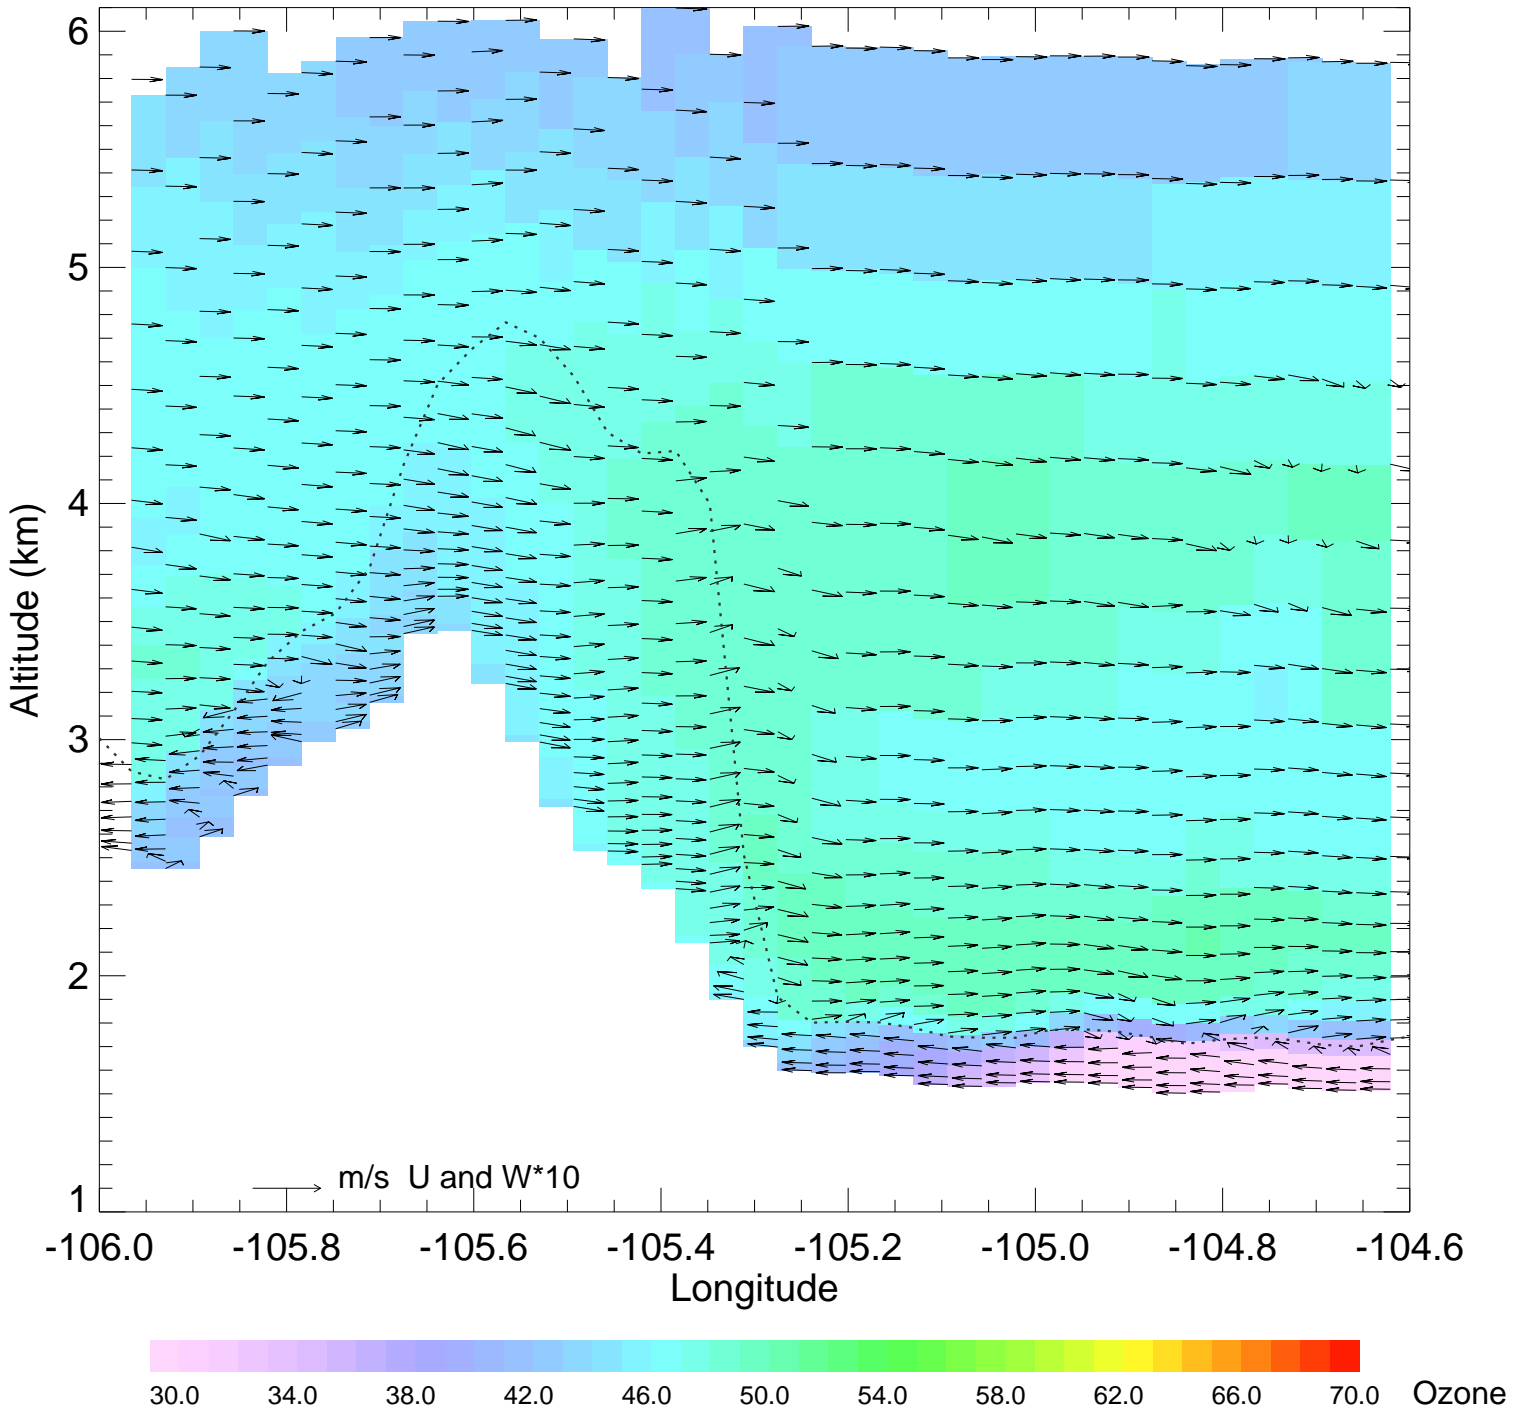

Ozone @ 39.99N 2014-07-22_12:00:00

Ozone @ 39.99N 2014-07-22_13:00:00

Ozone @ 39.99N 2014-07-22_14:00:00

Ozone @ 39.99N 2014-07-22_15:00:00

Ozone @ 39.99N 2014-07-22_16:00:00

Ozone @ 39.99N 2014-07-22_17:00:00