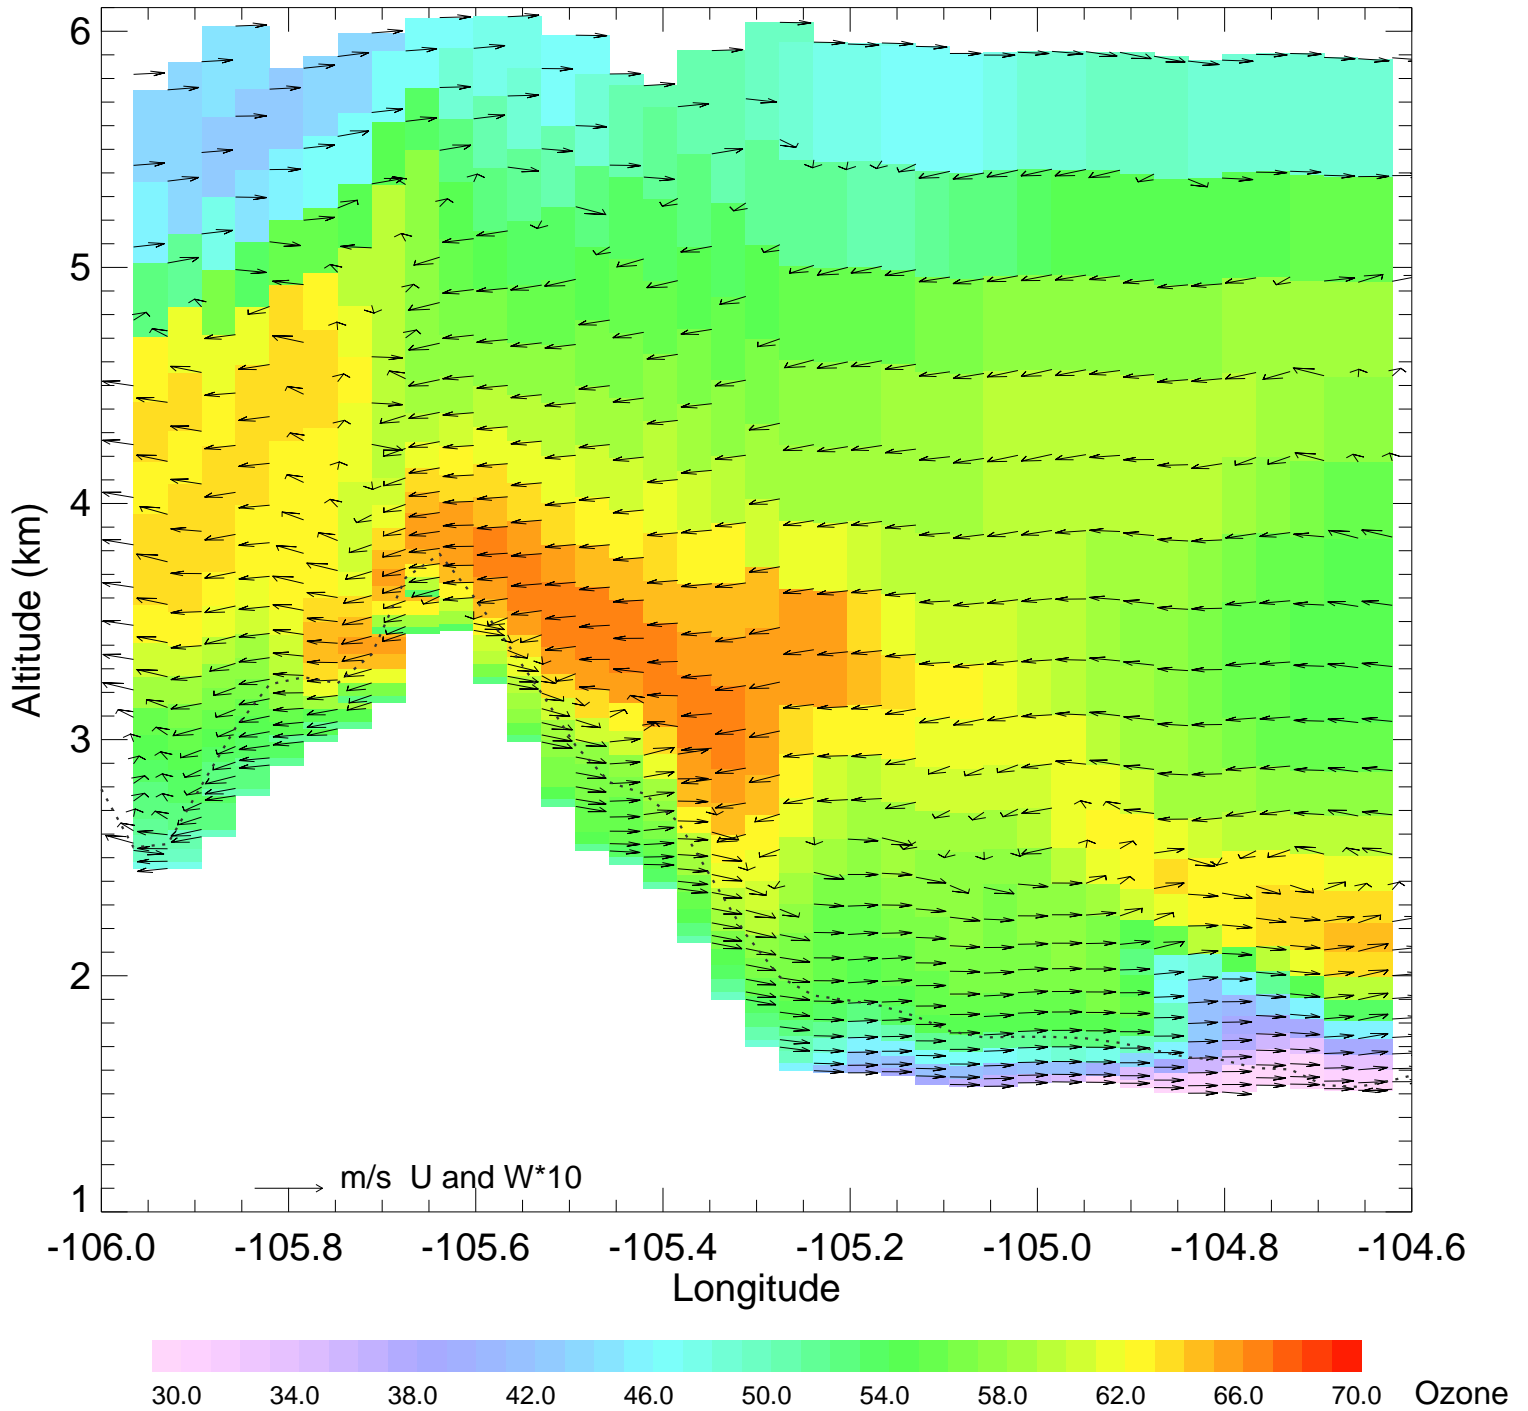

Ozone @ 39.99N 2014-07-23_00:00:00

Ozone @ 39.99N 2014-07-23_01:00:00

Ozone @ 39.99N 2014-07-23_02:00:00

Ozone @ 39.99N 2014-07-23_03:00:00

Ozone @ 39.99N 2014-07-23_04:00:00

Ozone @ 39.99N 2014-07-23_05:00:00

Ozone @ 39.99N 2014-07-23_06:00:00

Ozone @ 39.99N 2014-07-23_07:00:00

Ozone @ 39.99N 2014-07-23_08:00:00

Ozone @ 39.99N 2014-07-23_09:00:00

Ozone @ 39.99N 2014-07-23_10:00:00

Ozone @ 39.99N 2014-07-23_11:00:00