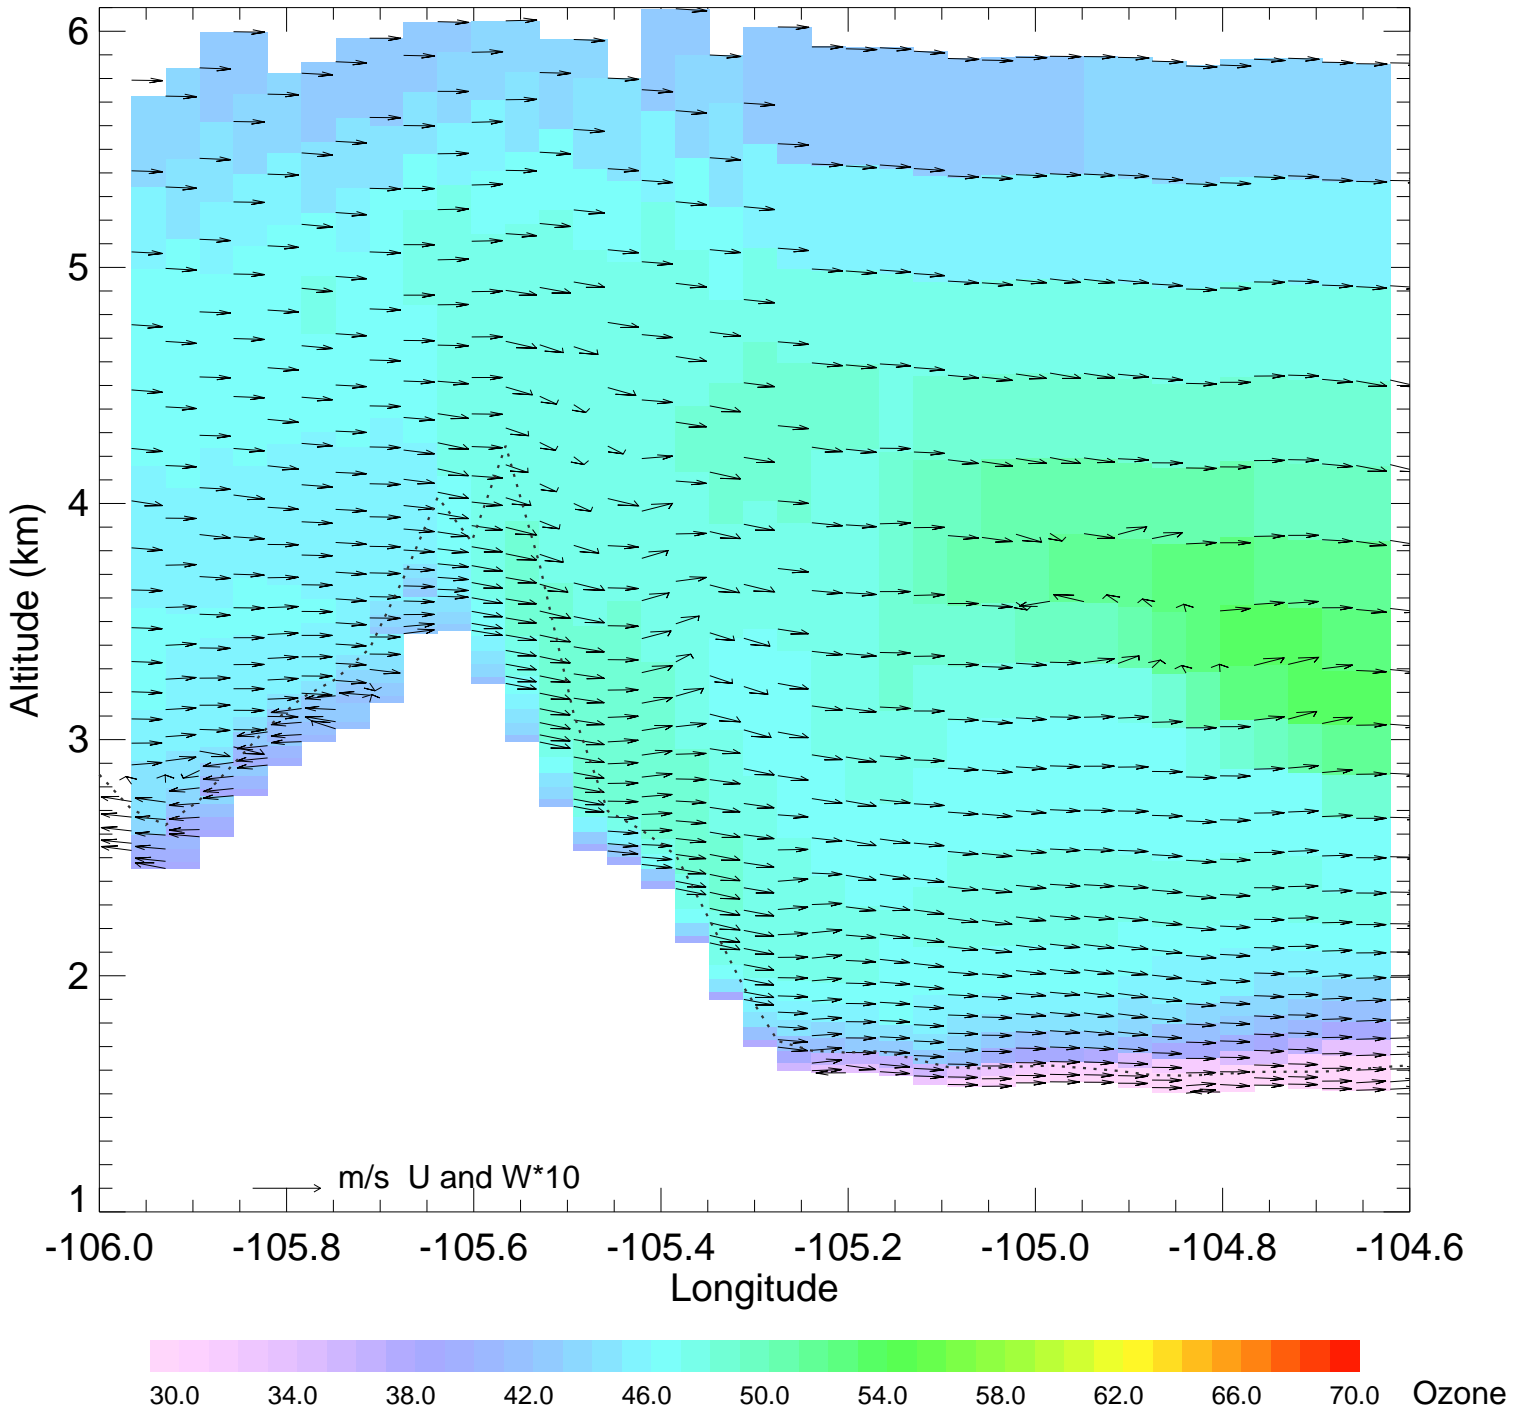

Ozone @ 39.99N 2014-07-22_14:00:00