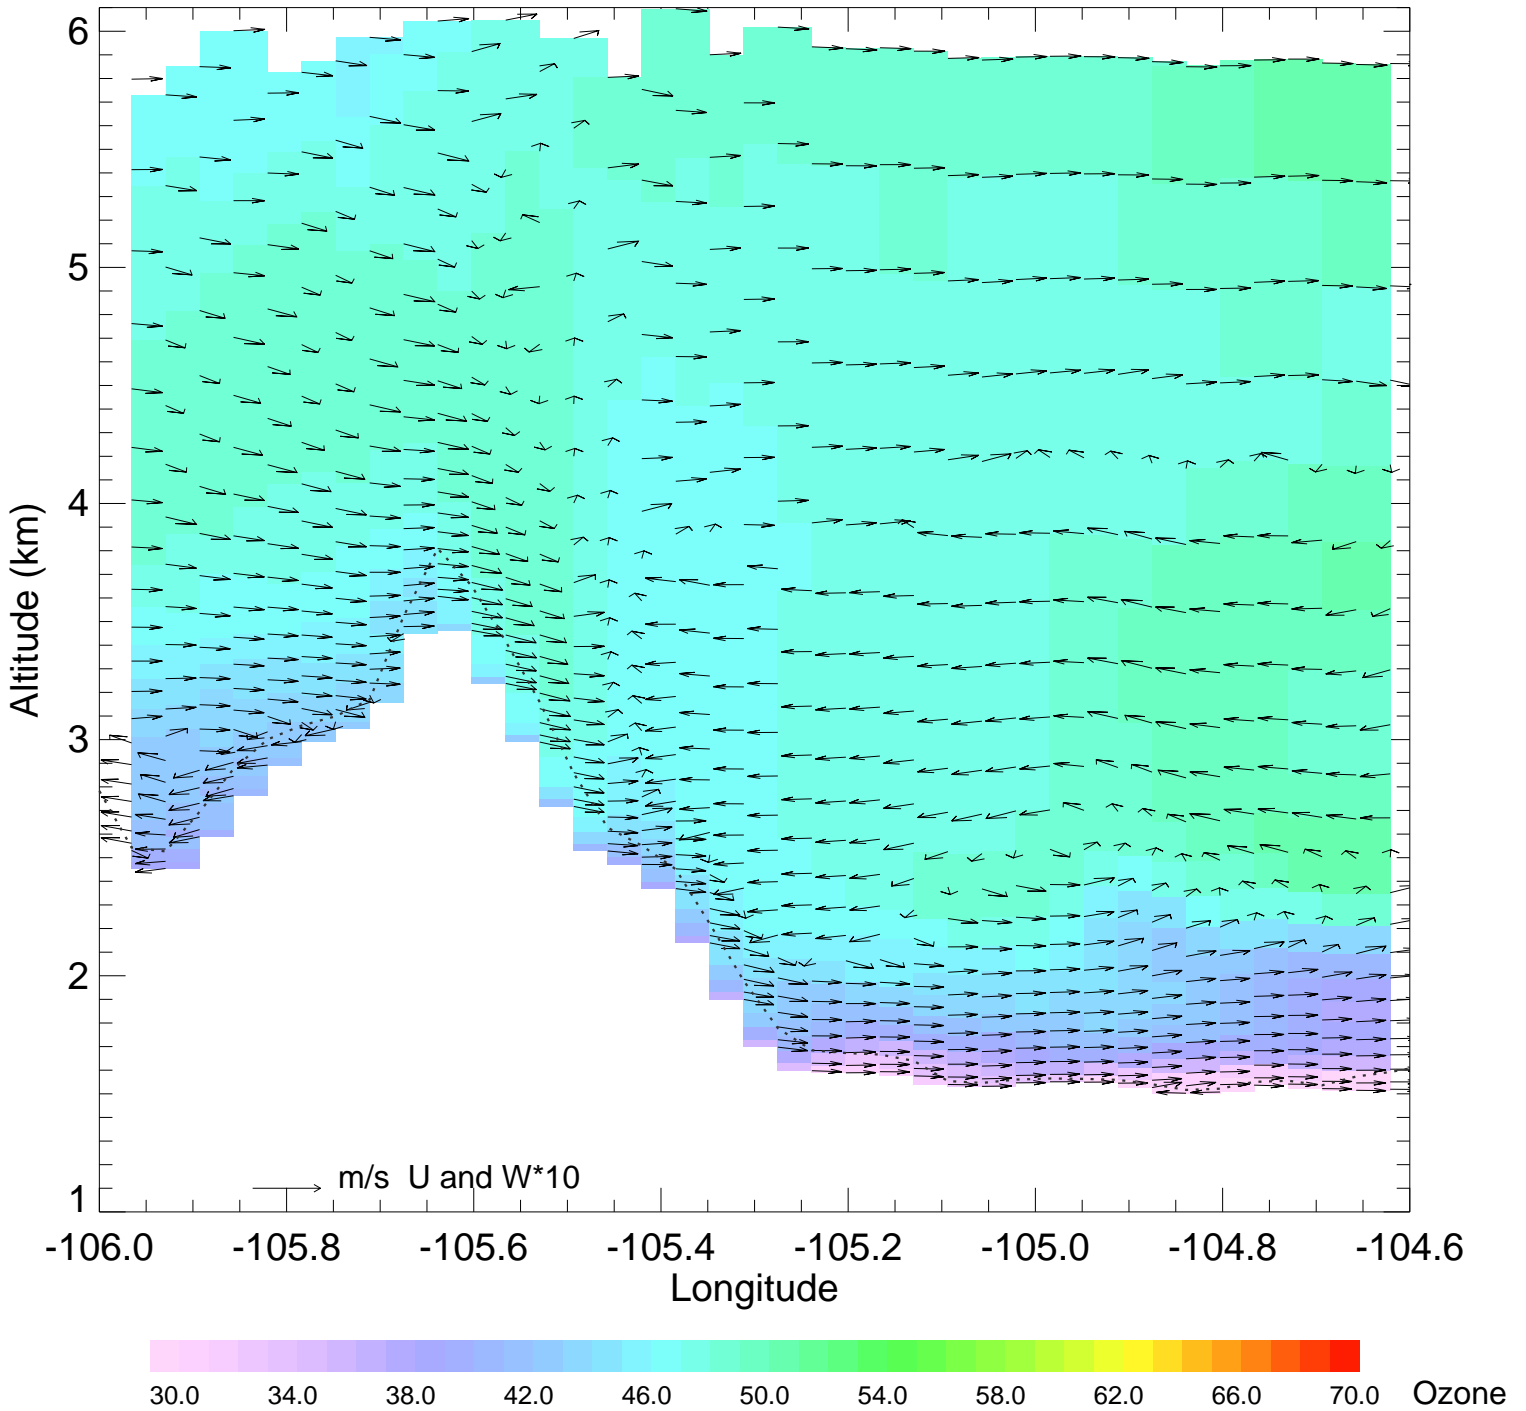

Ozone @ 39.99N 2014-07-22_08:00:00