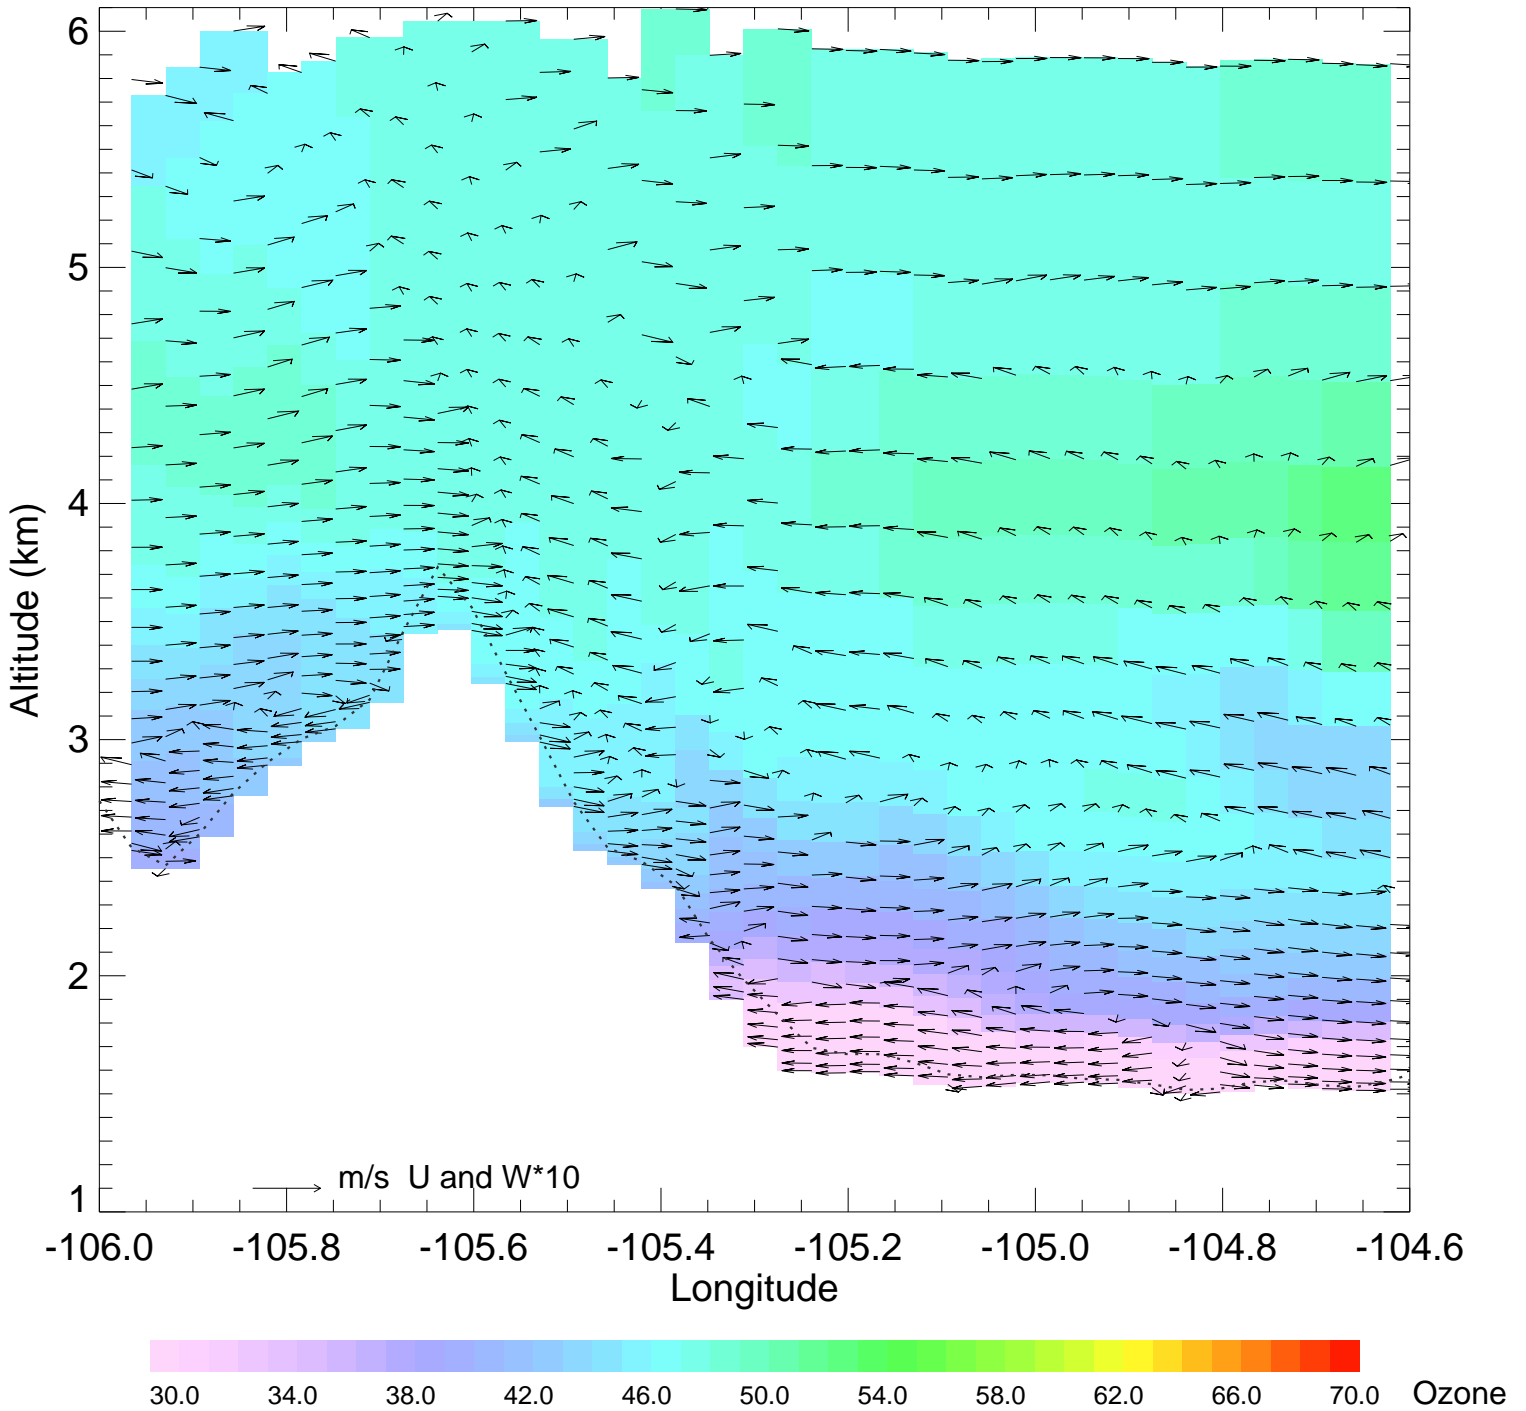

Ozone @ 39.99N 2014-07-22_06:00:00

Ozone @ 39.99N 2014-07-22_07:00:00

Ozone @ 39.99N 2014-07-22_08:00:00

Ozone @ 39.99N 2014-07-22_09:00:00

Ozone @ 39.99N 2014-07-22_10:00:00

Ozone @ 39.99N 2014-07-22_11:00:00