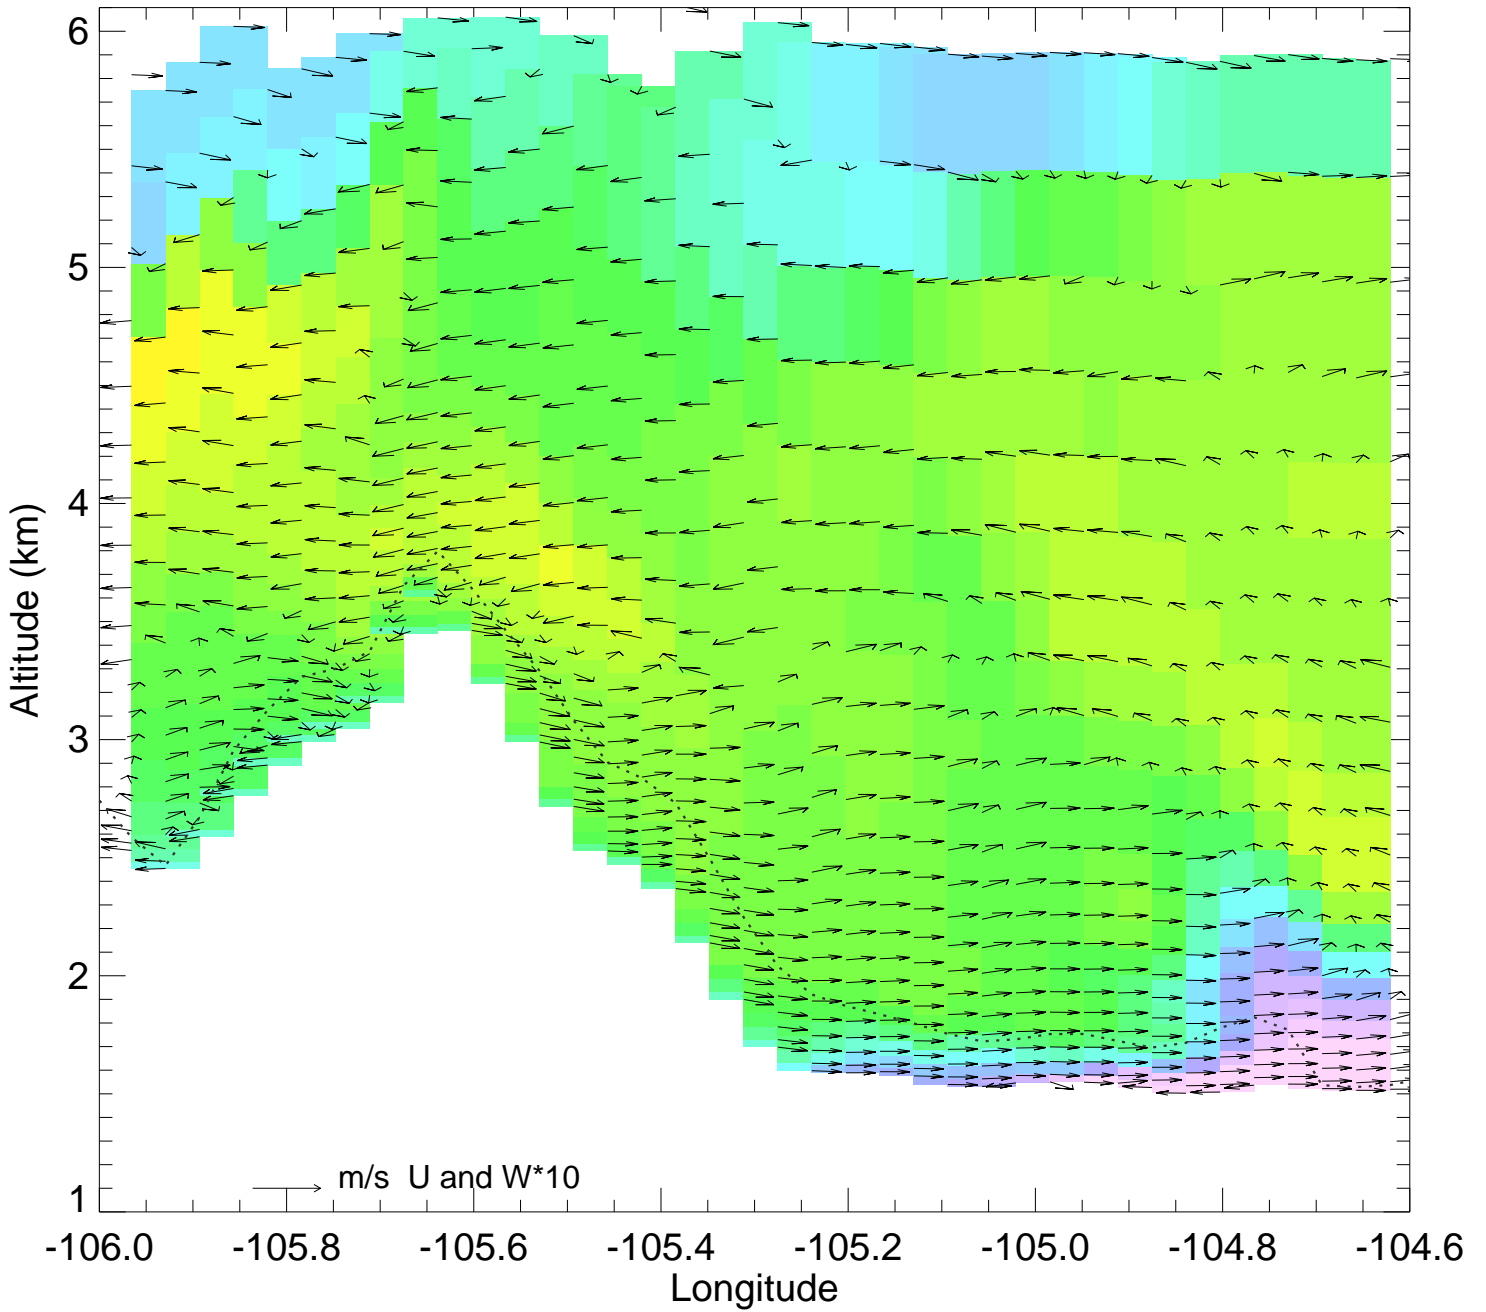

Ozone @ 39.99N 2014-07-23_00:00:00

Ozone @ 39.99N 2014-07-23_01:00:00

Ozone @ 39.99N 2014-07-23_02:00:00

Ozone @ 39.99N 2014-07-23_03:00:00

Ozone @ 39.99N 2014-07-23_04:00:00

Ozone @ 39.99N 2014-07-23_05:00:00