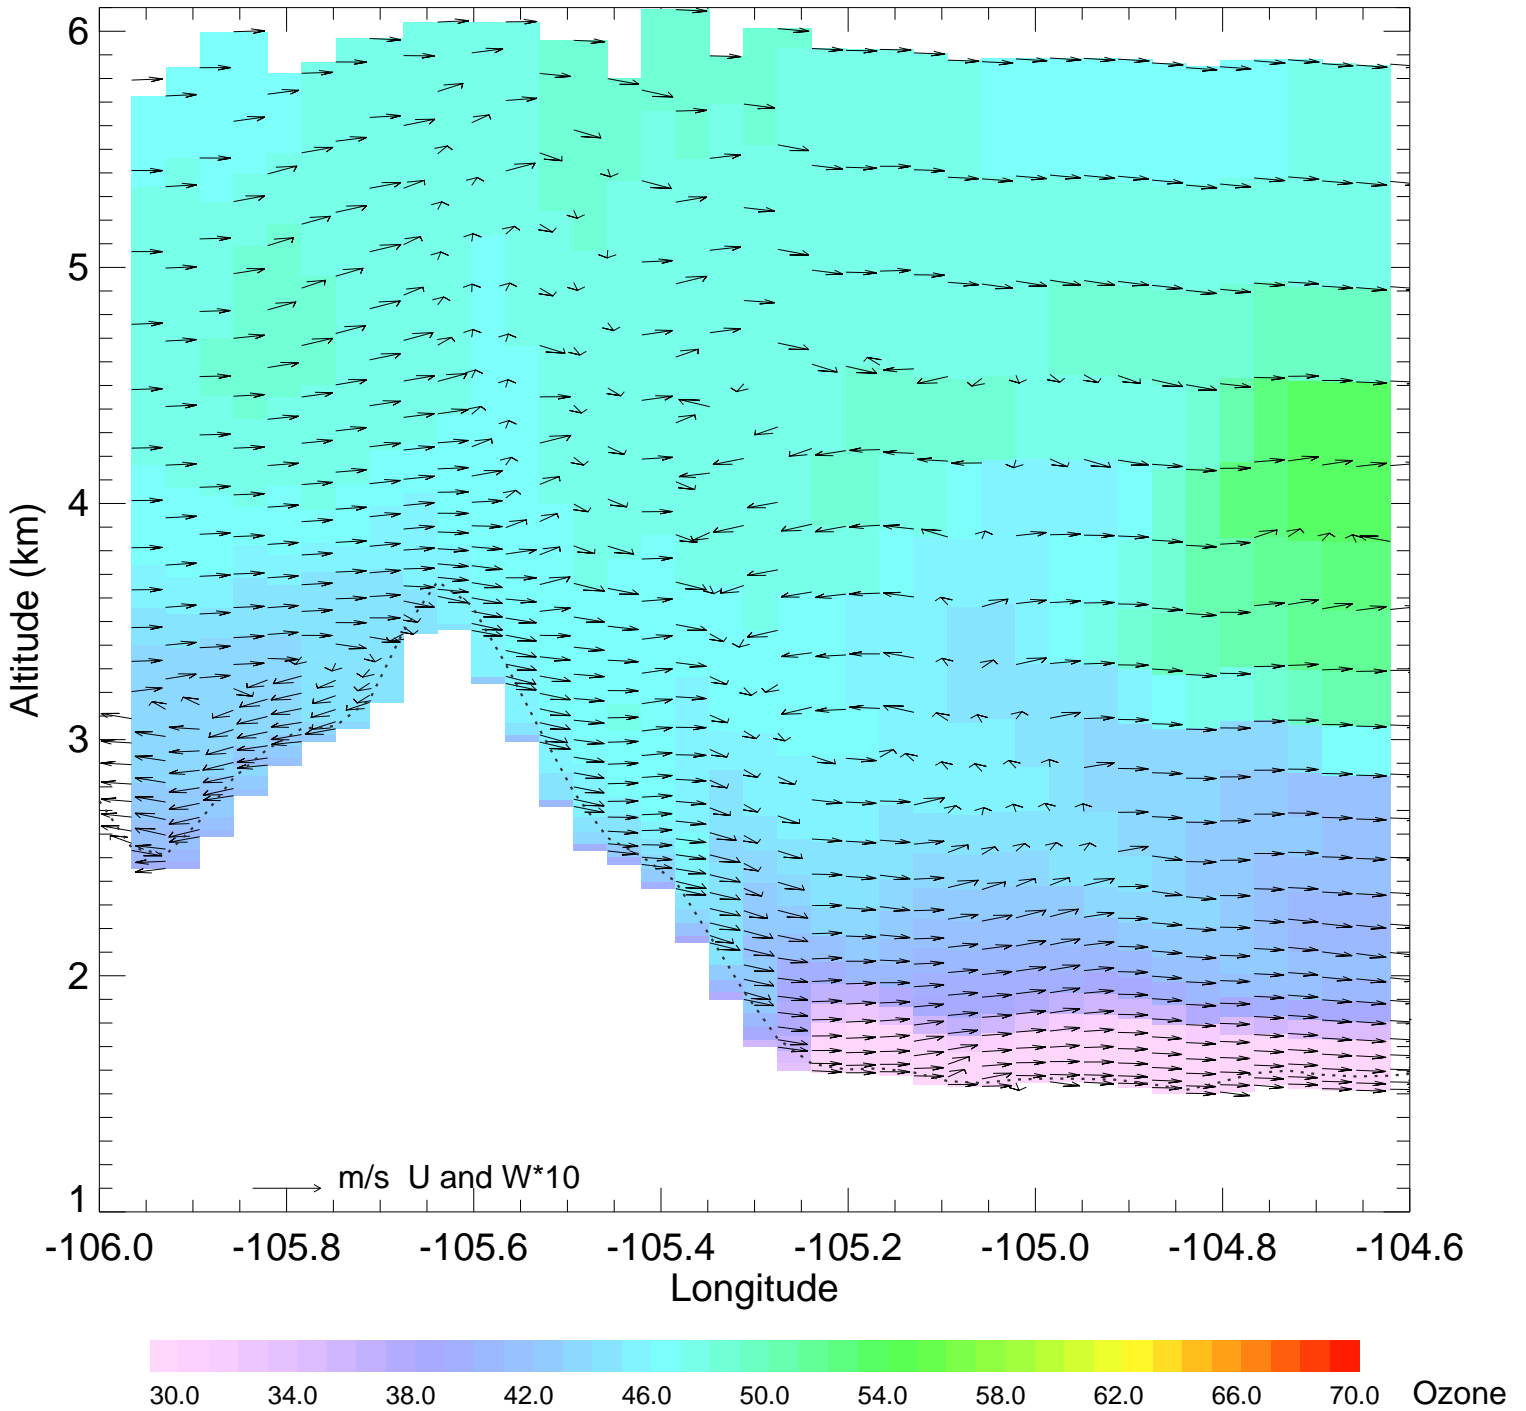

Ozone @ 39.99N 2014-07-22_06:00:00

Ozone @ 39.99N 2014-07-22_07:00:00

Ozone @ 39.99N 2014-07-22_08:00:00

Ozone @ 39.99N 2014-07-22_09:00:00

Ozone @ 39.99N 2014-07-22_10:00:00

Ozone @ 39.99N 2014-07-22_11:00:00