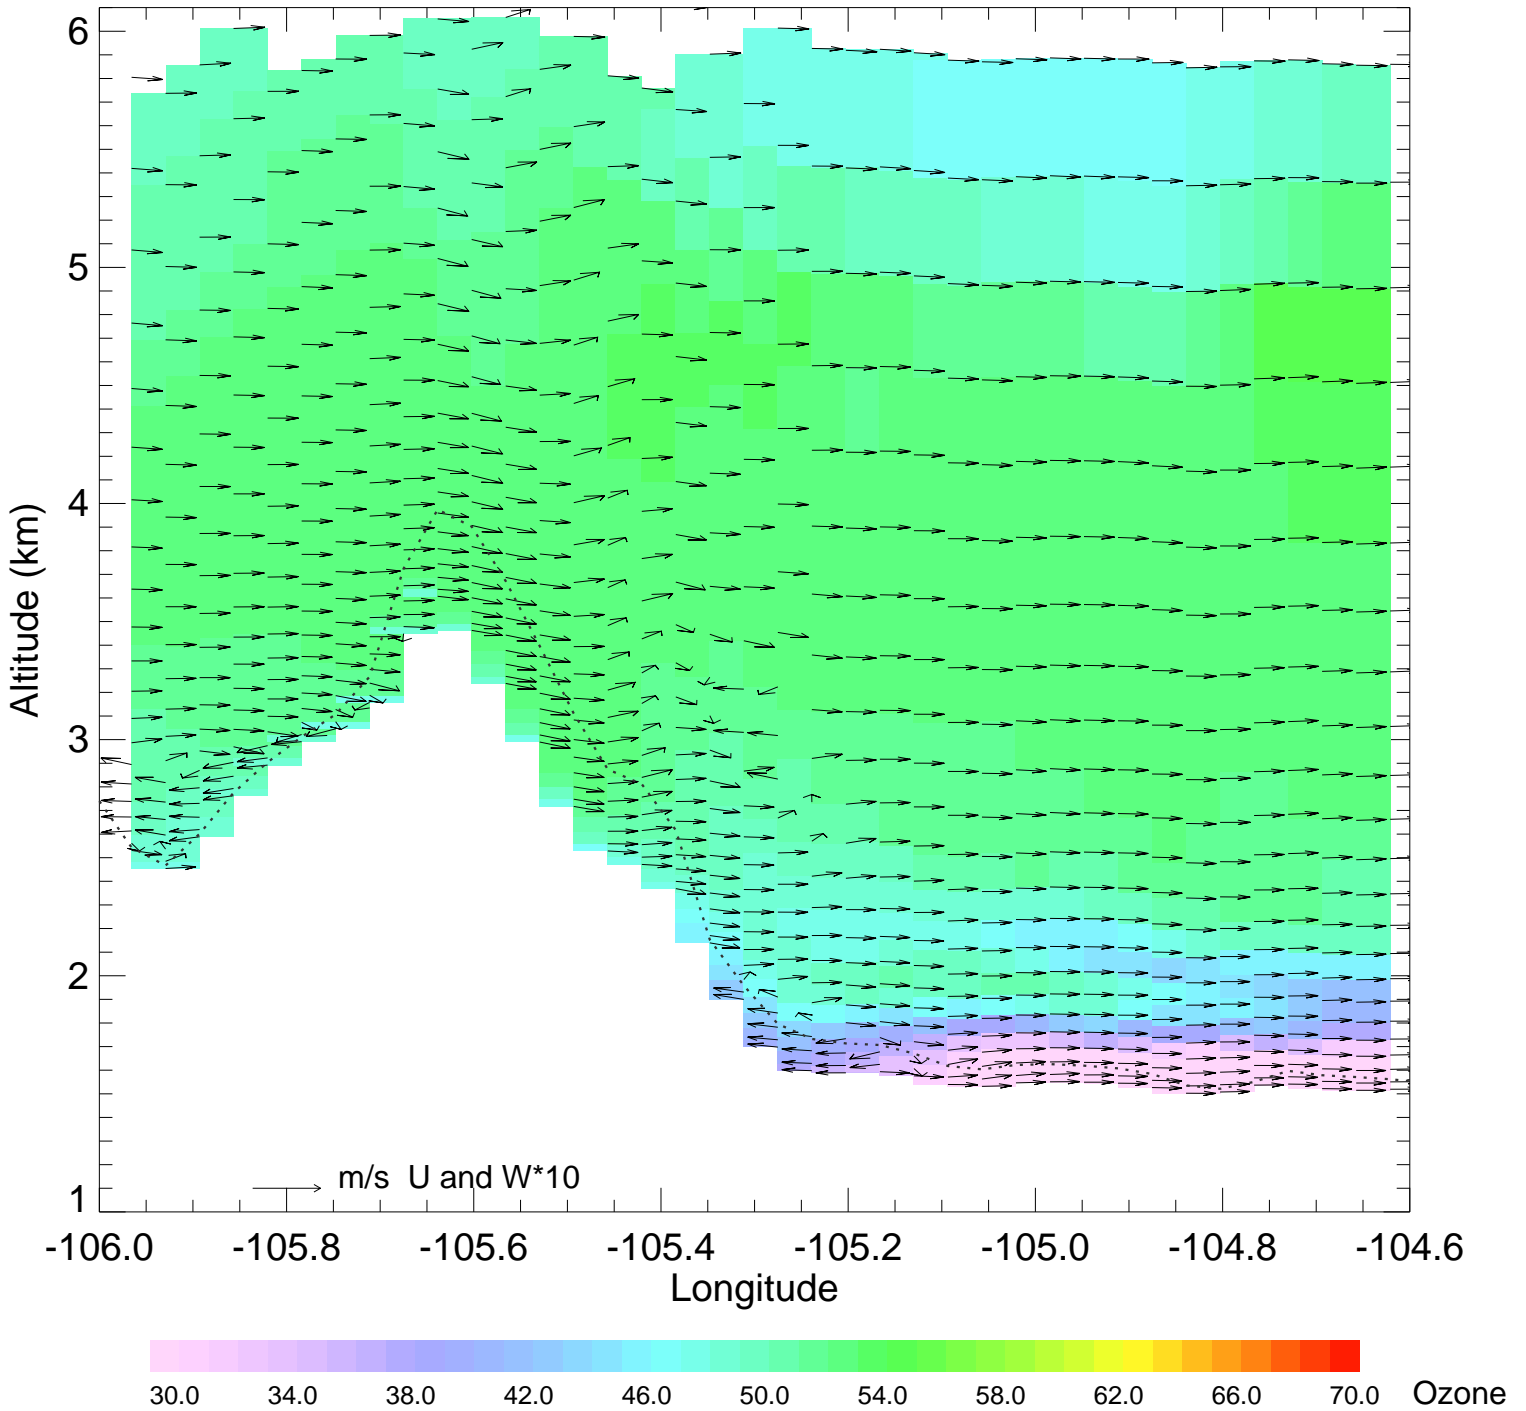

Ozone @ 39.99N 2014-07-23_06:00:00

Ozone @ 39.99N 2014-07-23_07:00:00

Ozone @ 39.99N 2014-07-23_08:00:00

Ozone @ 39.99N 2014-07-23_09:00:00

Ozone @ 39.99N 2014-07-23_10:00:00

Ozone @ 39.99N 2014-07-23_11:00:00