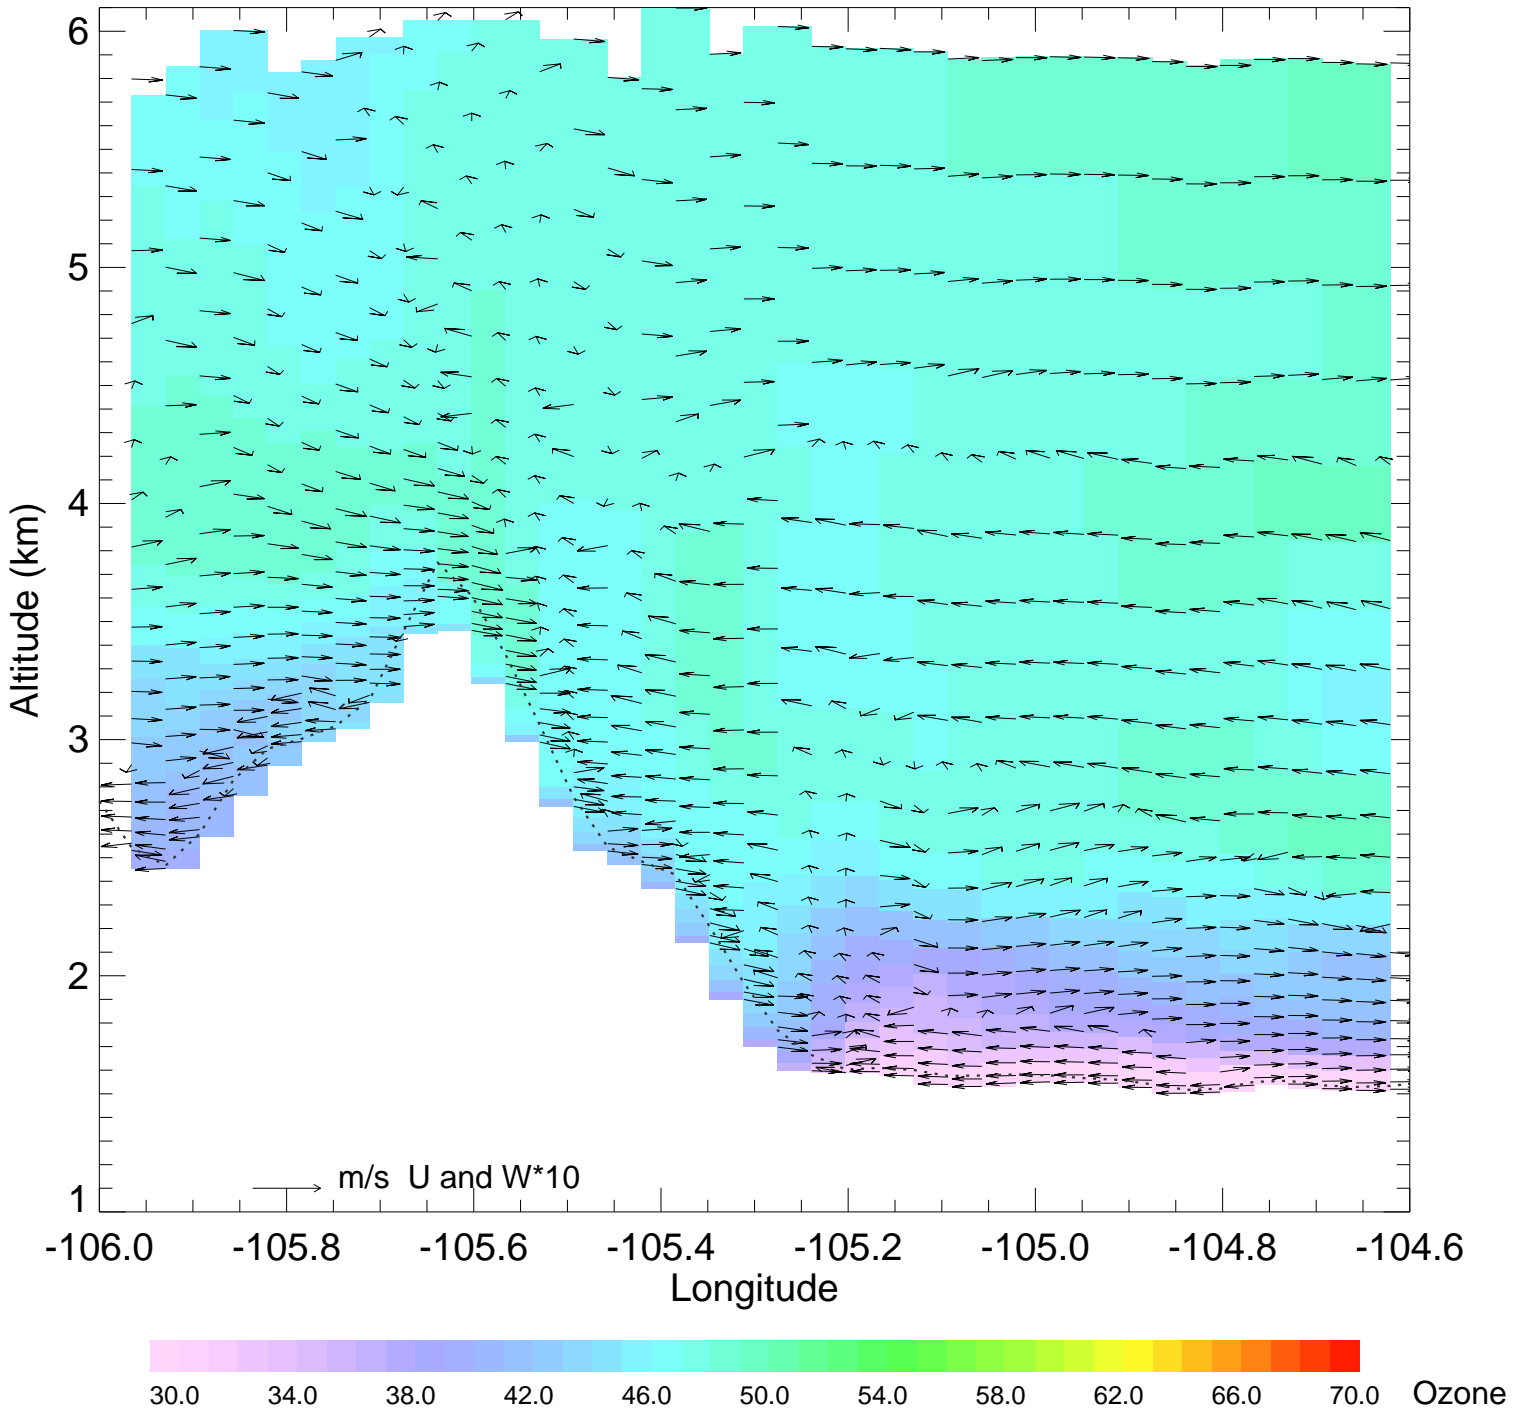

Ozone @ 39.99N 2014-07-22_06:00:00

Ozone @ 39.99N 2014-07-22_07:00:00

Ozone @ 39.99N 2014-07-22_08:00:00

Ozone @ 39.99N 2014-07-22_09:00:00

Ozone @ 39.99N 2014-07-22_10:00:00

Ozone @ 39.99N 2014-07-22_11:00:00