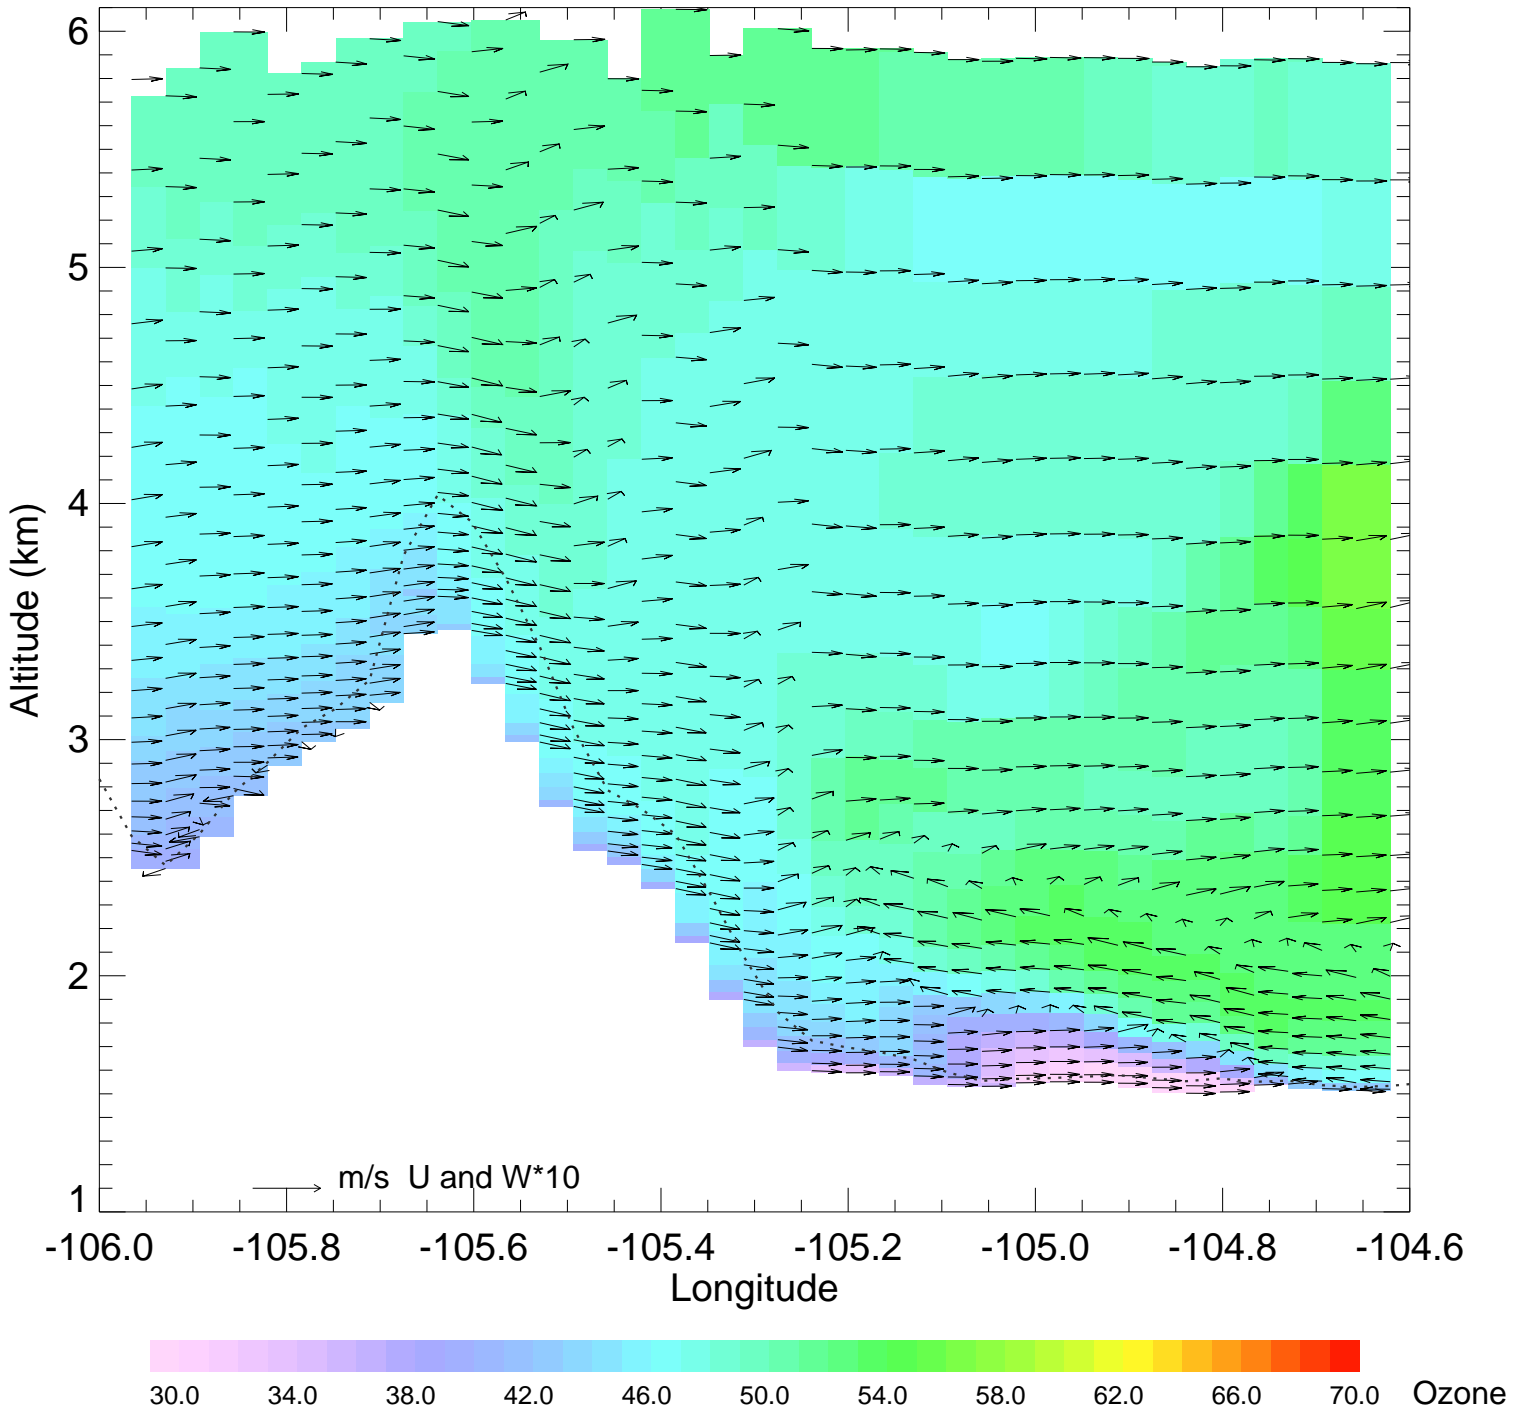

Topography and E_C2H6

Ozone @ 39.99N 2014-07-22_00:00:00

Ozone @ 39.99N 2014-07-22_01:00:00

Ozone @ 39.99N 2014-07-22_02:00:00

Ozone @ 39.99N 2014-07-22_03:00:00

Ozone @ 39.99N 2014-07-22_04:00:00

Ozone @ 39.99N 2014-07-22_05:00:00