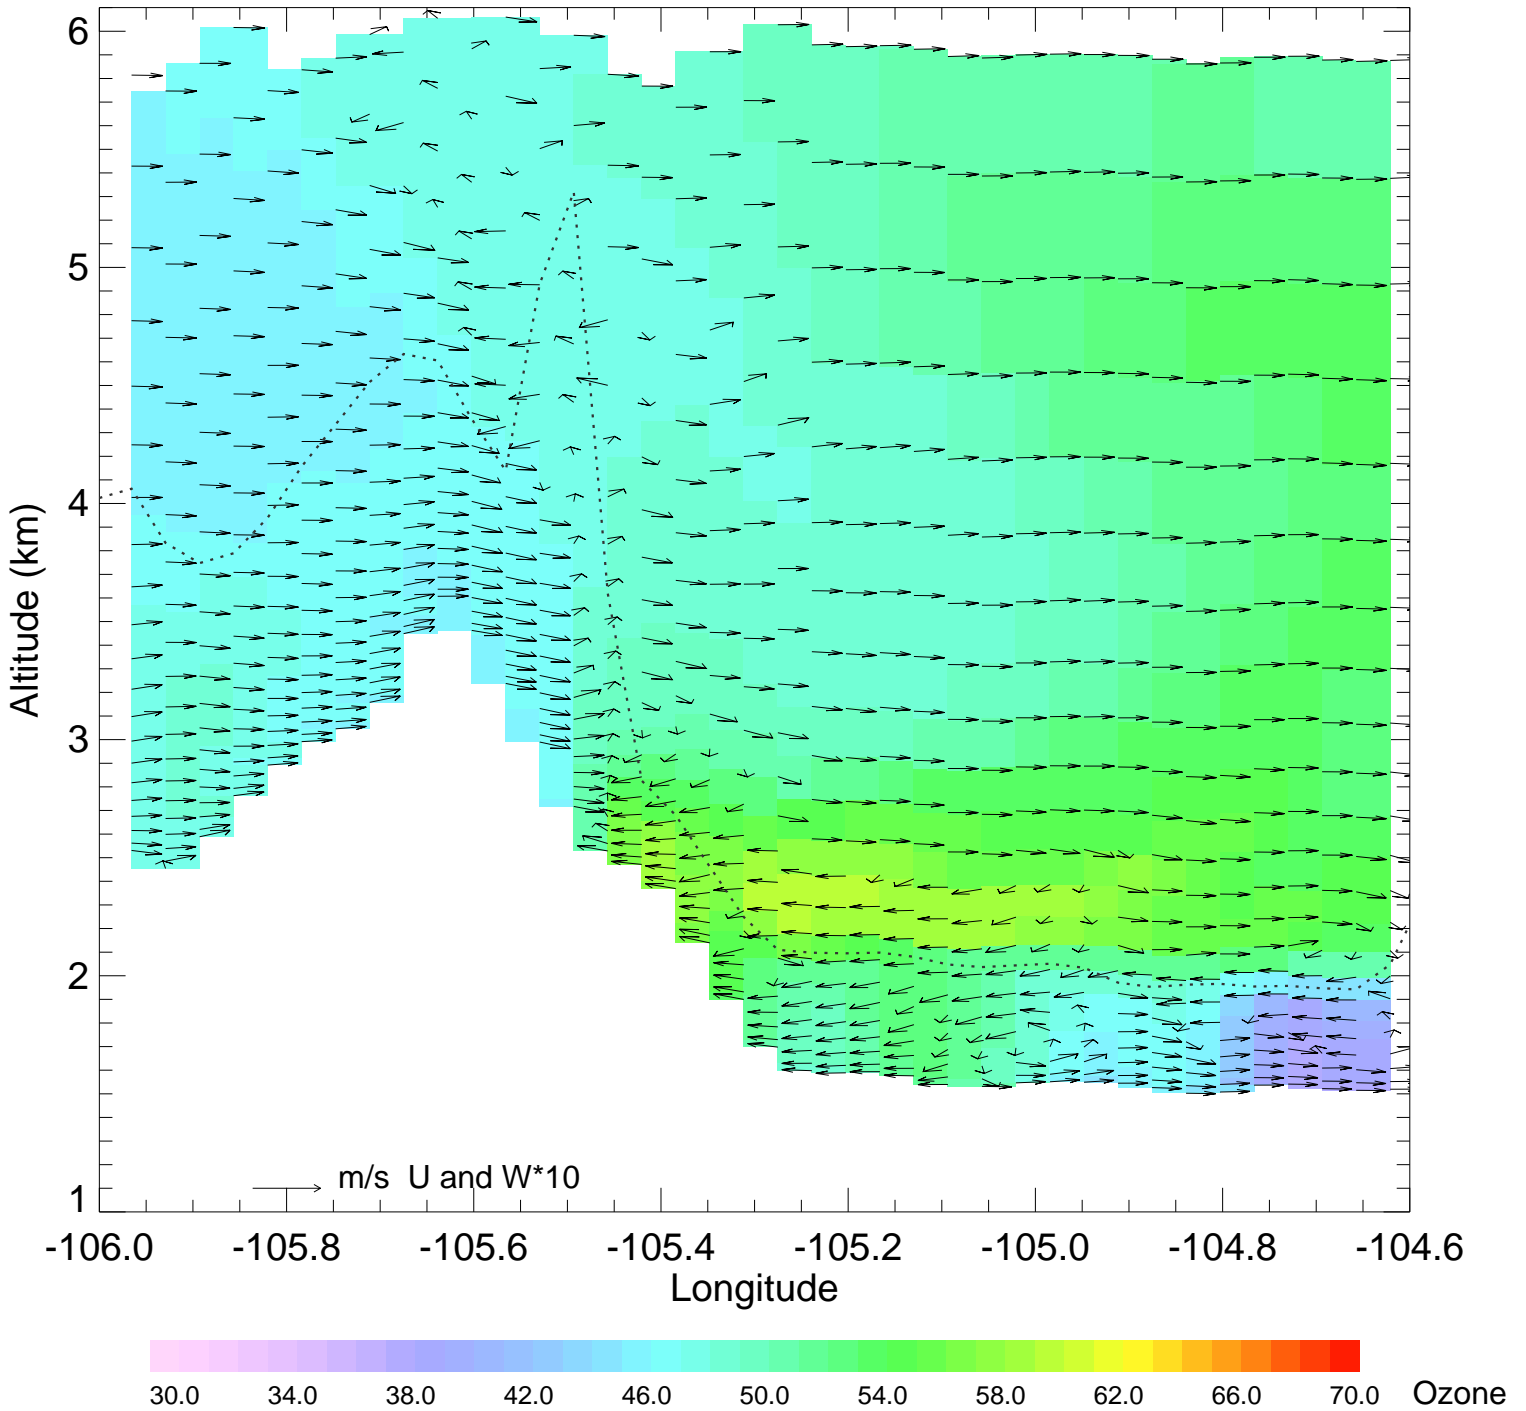

Ozone @ 39.99N 2014-07-23_12:00:00

Ozone @ 39.99N 2014-07-23_13:00:00

Ozone @ 39.99N 2014-07-23_14:00:00

Ozone @ 39.99N 2014-07-23_15:00:00

Ozone @ 39.99N 2014-07-23_16:00:00

Ozone @ 39.99N 2014-07-23_17:00:00

Ozone @ 39.99N 2014-07-23_18:00:00

Ozone @ 39.99N 2014-07-23_19:00:00

Ozone @ 39.99N 2014-07-23_20:00:00

Ozone @ 39.99N 2014-07-23_21:00:00

Ozone @ 39.99N 2014-07-23_22:00:00

Ozone @ 39.99N 2014-07-23_23:00:00