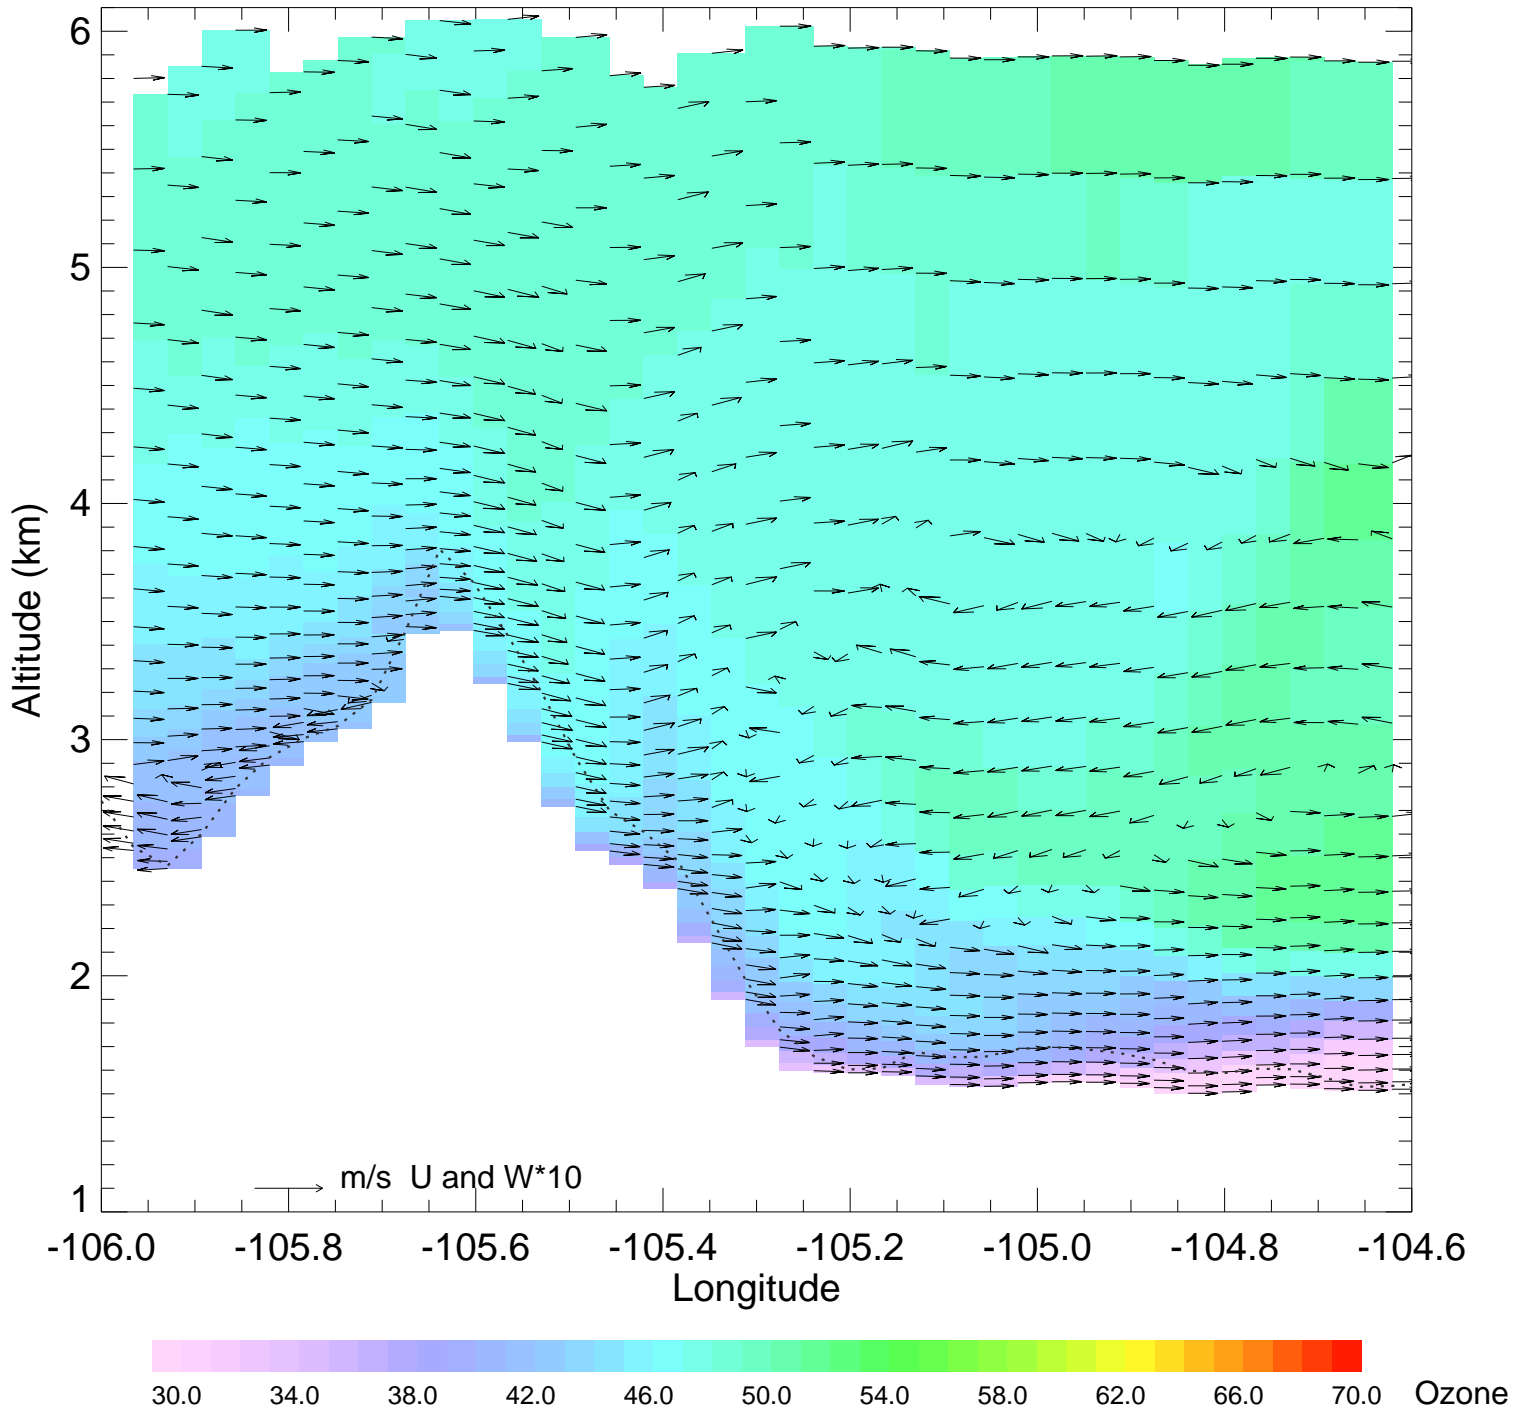

Ozone @ 39.99N 2014-07-22_07:00:00