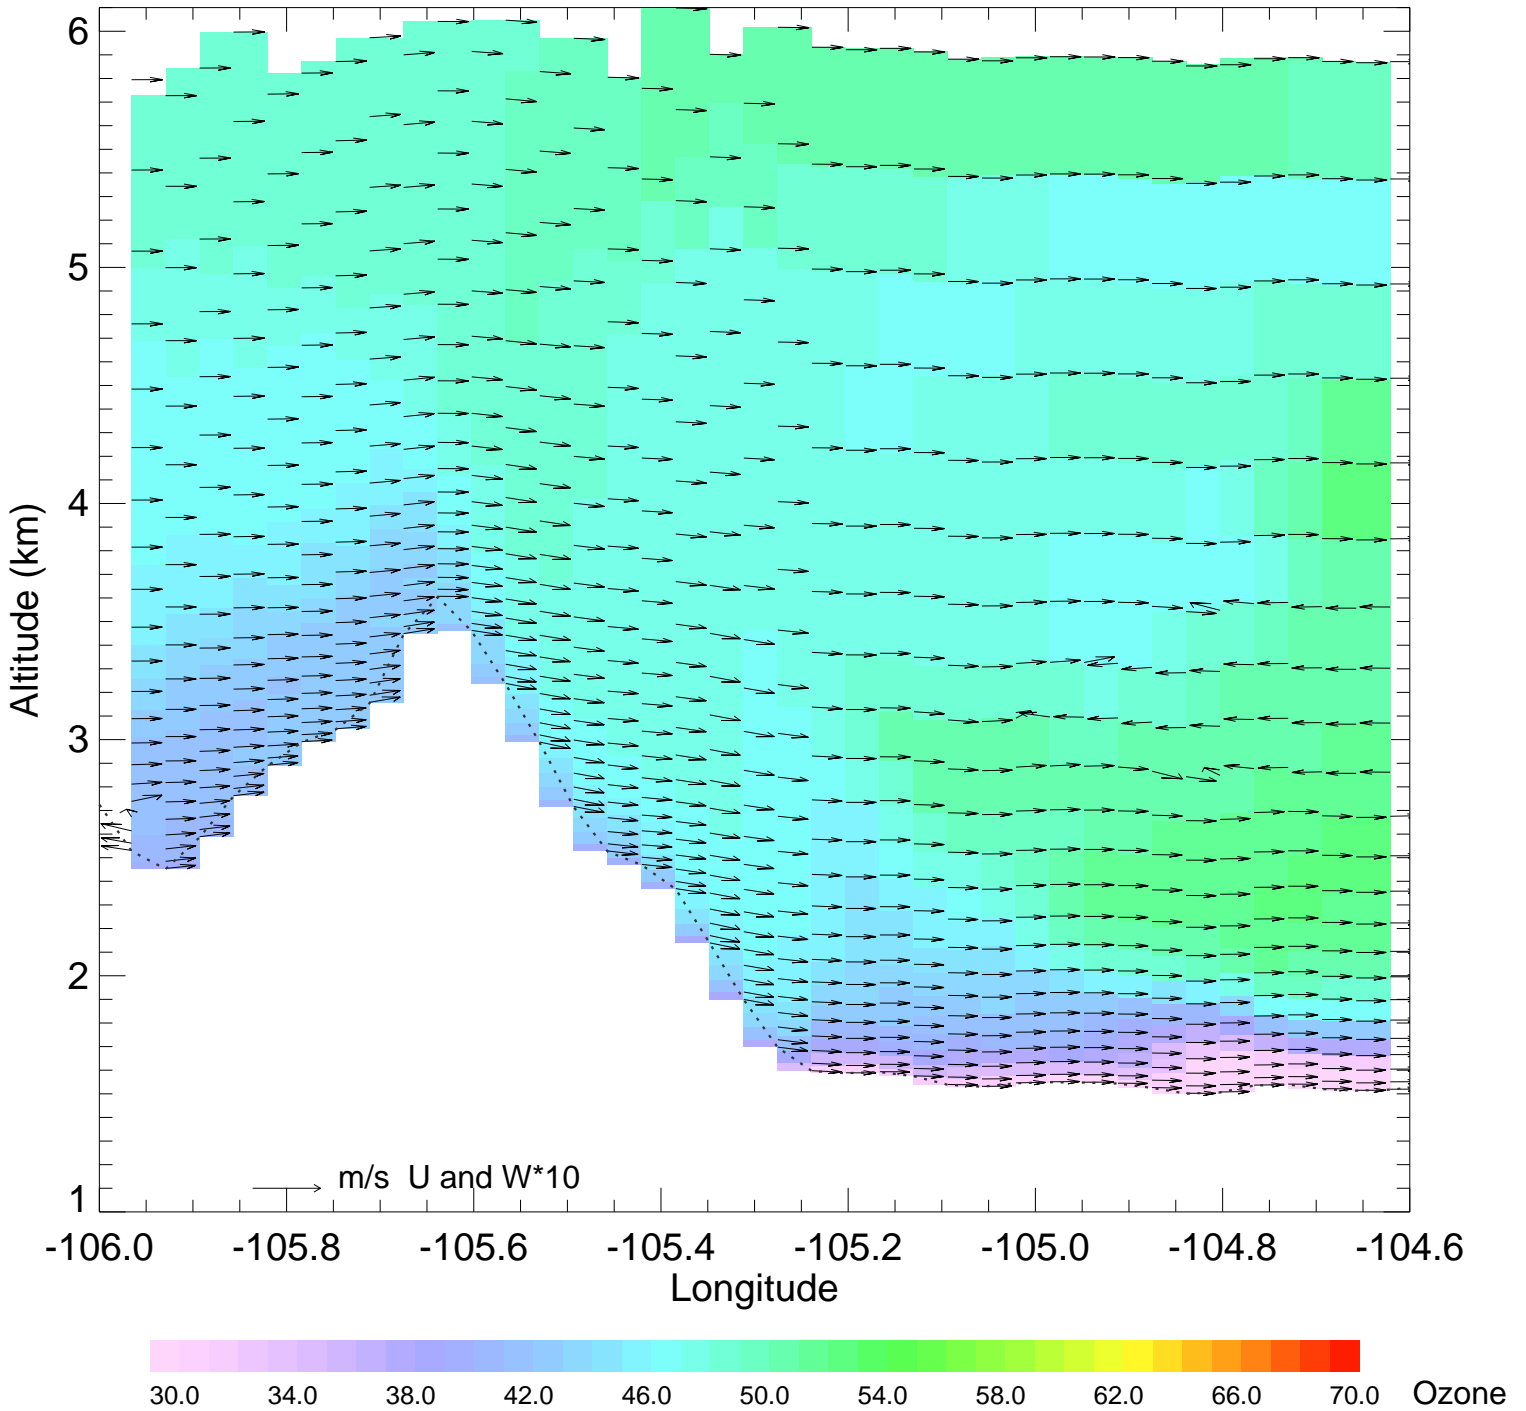

Ozone @ 39.99N 2014-07-22_06:00:00