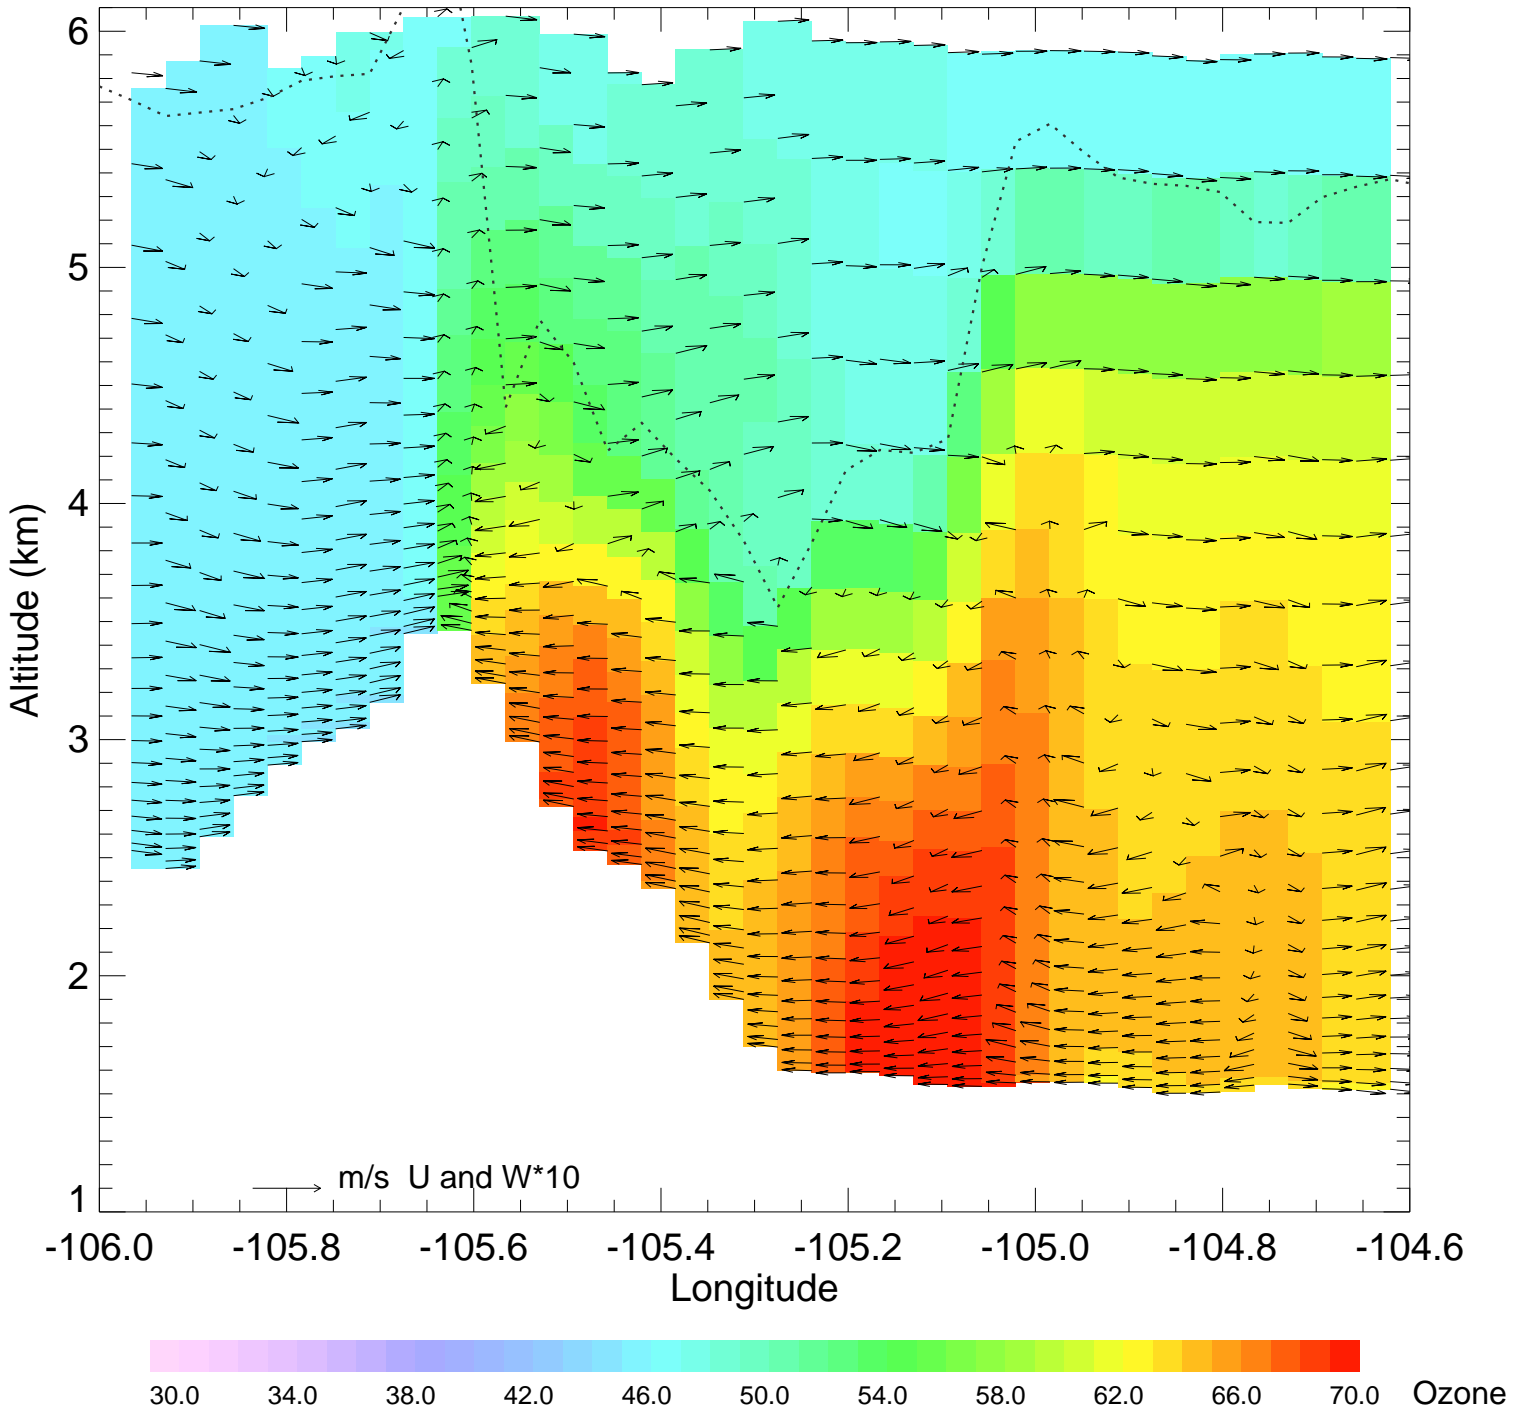

Ozone @ 39.99N 2014-07-23_12:00:00

Ozone @ 39.99N 2014-07-23_13:00:00

Ozone @ 39.99N 2014-07-23_14:00:00

Ozone @ 39.99N 2014-07-23_15:00:00

Ozone @ 39.99N 2014-07-23_16:00:00

Ozone @ 39.99N 2014-07-23_17:00:00

Ozone @ 39.99N 2014-07-23_18:00:00

Ozone @ 39.99N 2014-07-23_19:00:00

Ozone @ 39.99N 2014-07-23_20:00:00

Ozone @ 39.99N 2014-07-23_21:00:00

Ozone @ 39.99N 2014-07-23_22:00:00

Ozone @ 39.99N 2014-07-23_23:00:00