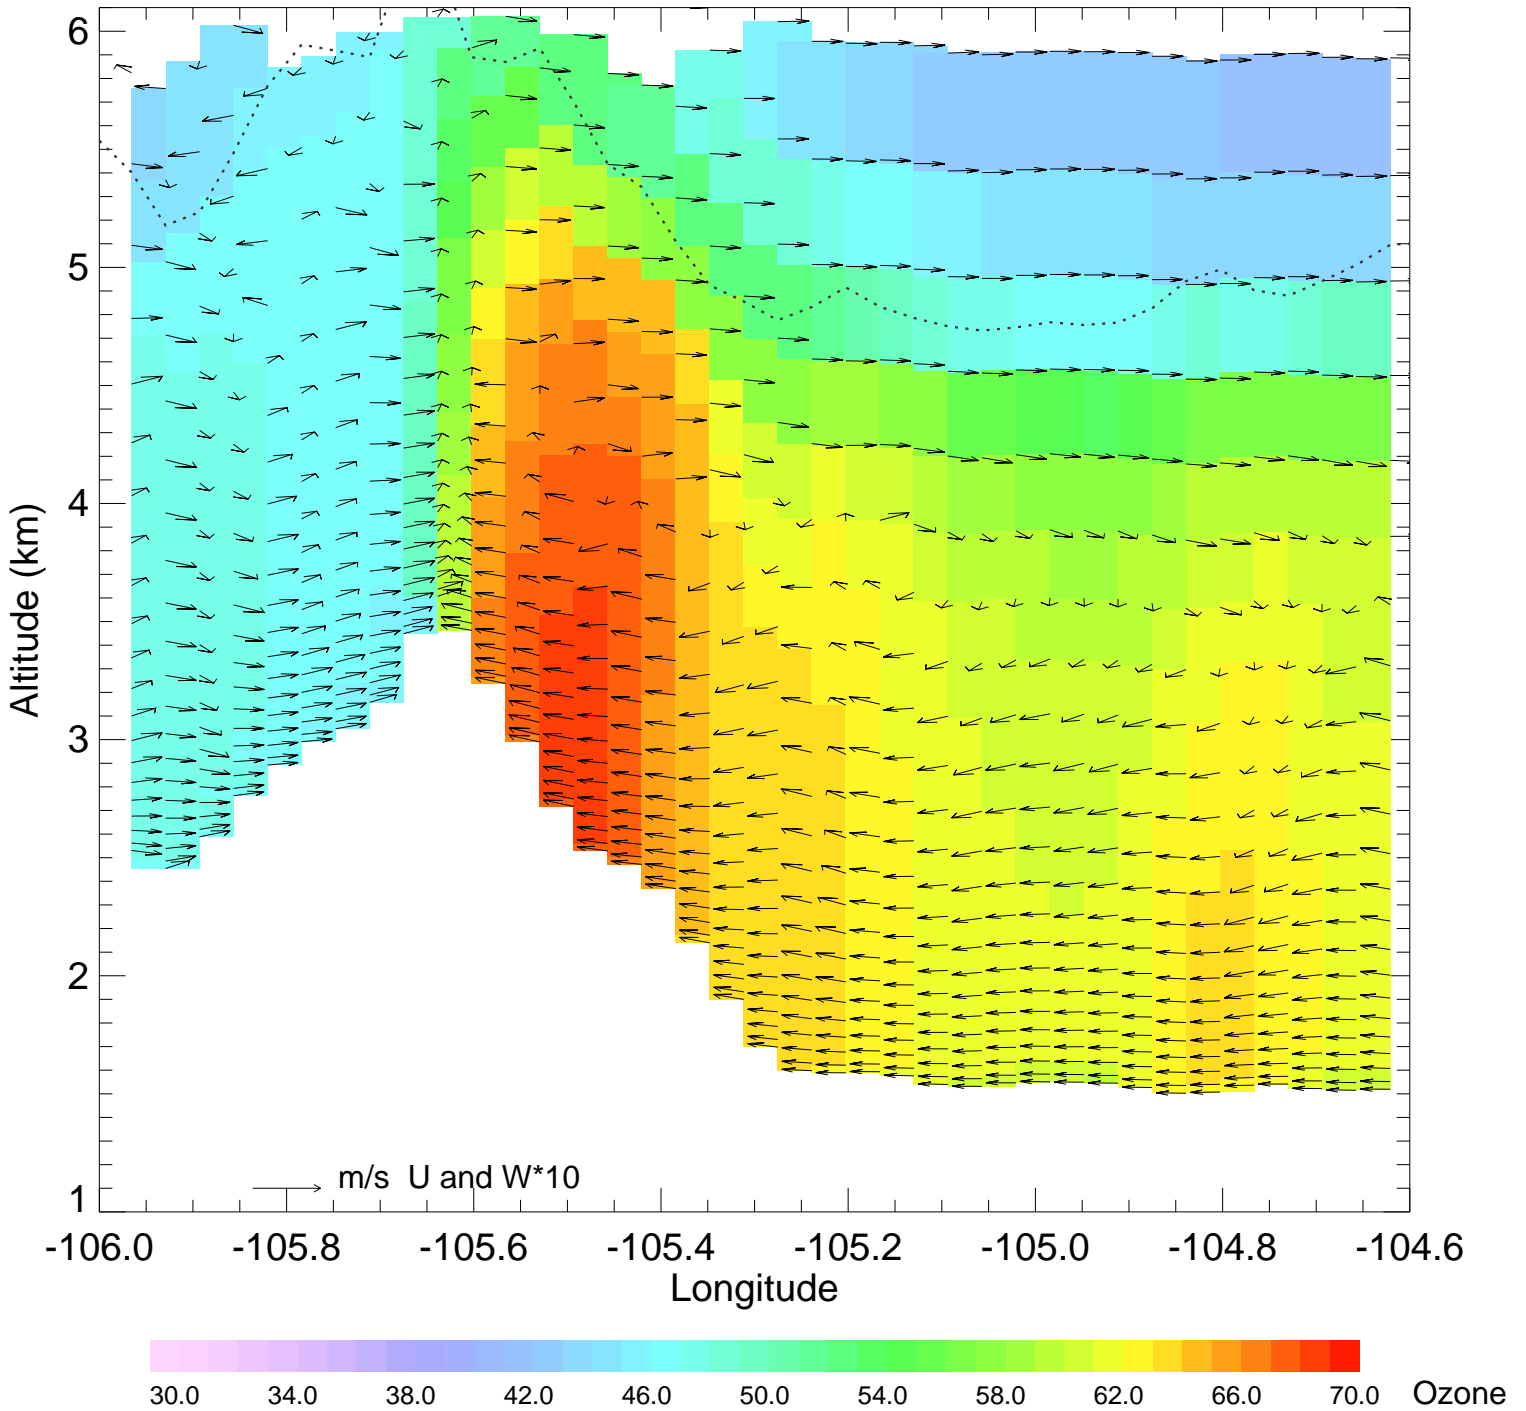

Ozone @ 39.99N 2014-07-22_20:00:00