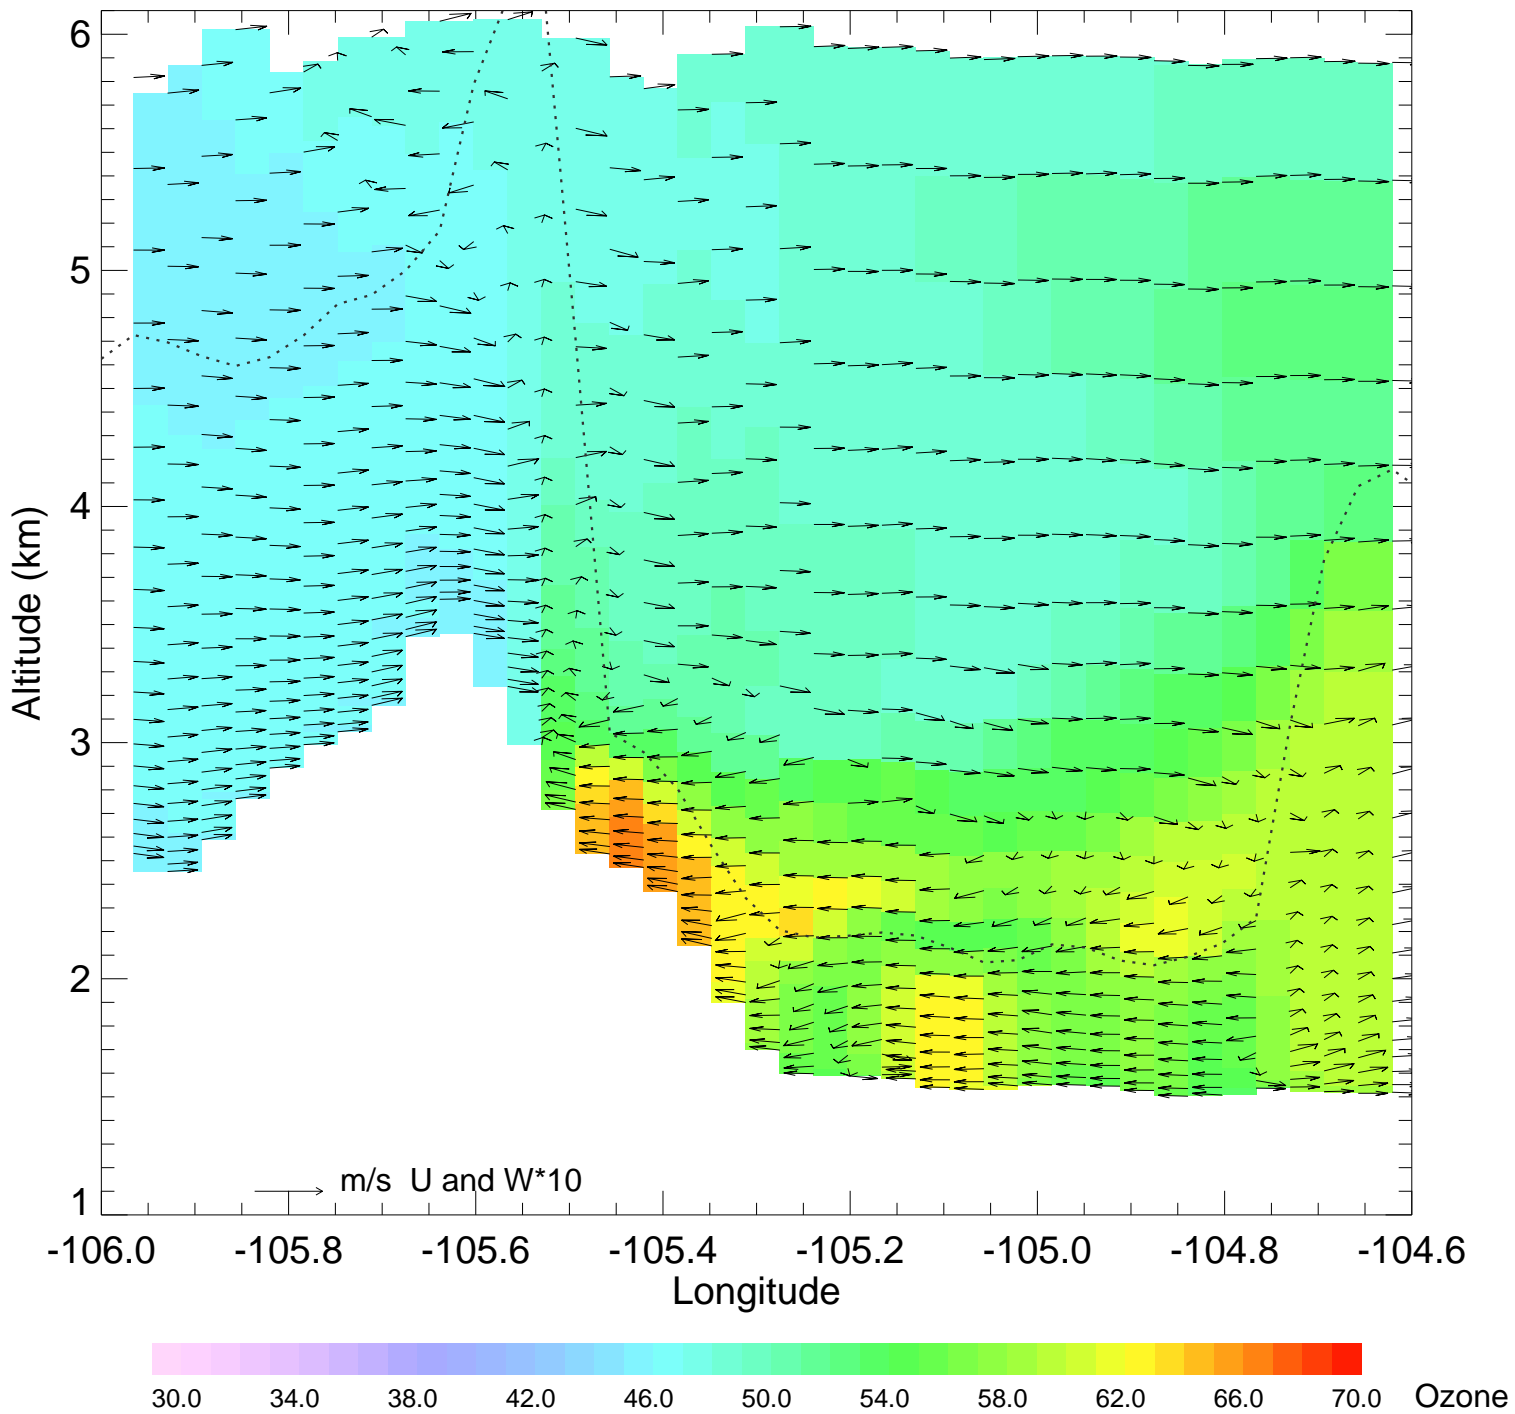

Ozone @ 39.99N 2014-07-23_12:00:00

Ozone @ 39.99N 2014-07-23_13:00:00

Ozone @ 39.99N 2014-07-23_14:00:00

Ozone @ 39.99N 2014-07-23_15:00:00

Ozone @ 39.99N 2014-07-23_16:00:00

Ozone @ 39.99N 2014-07-23_17:00:00

Ozone @ 39.99N 2014-07-23_18:00:00

Ozone @ 39.99N 2014-07-23_19:00:00

Ozone @ 39.99N 2014-07-23_20:00:00

Ozone @ 39.99N 2014-07-23_21:00:00

Ozone @ 39.99N 2014-07-23_22:00:00

Ozone @ 39.99N 2014-07-23_23:00:00