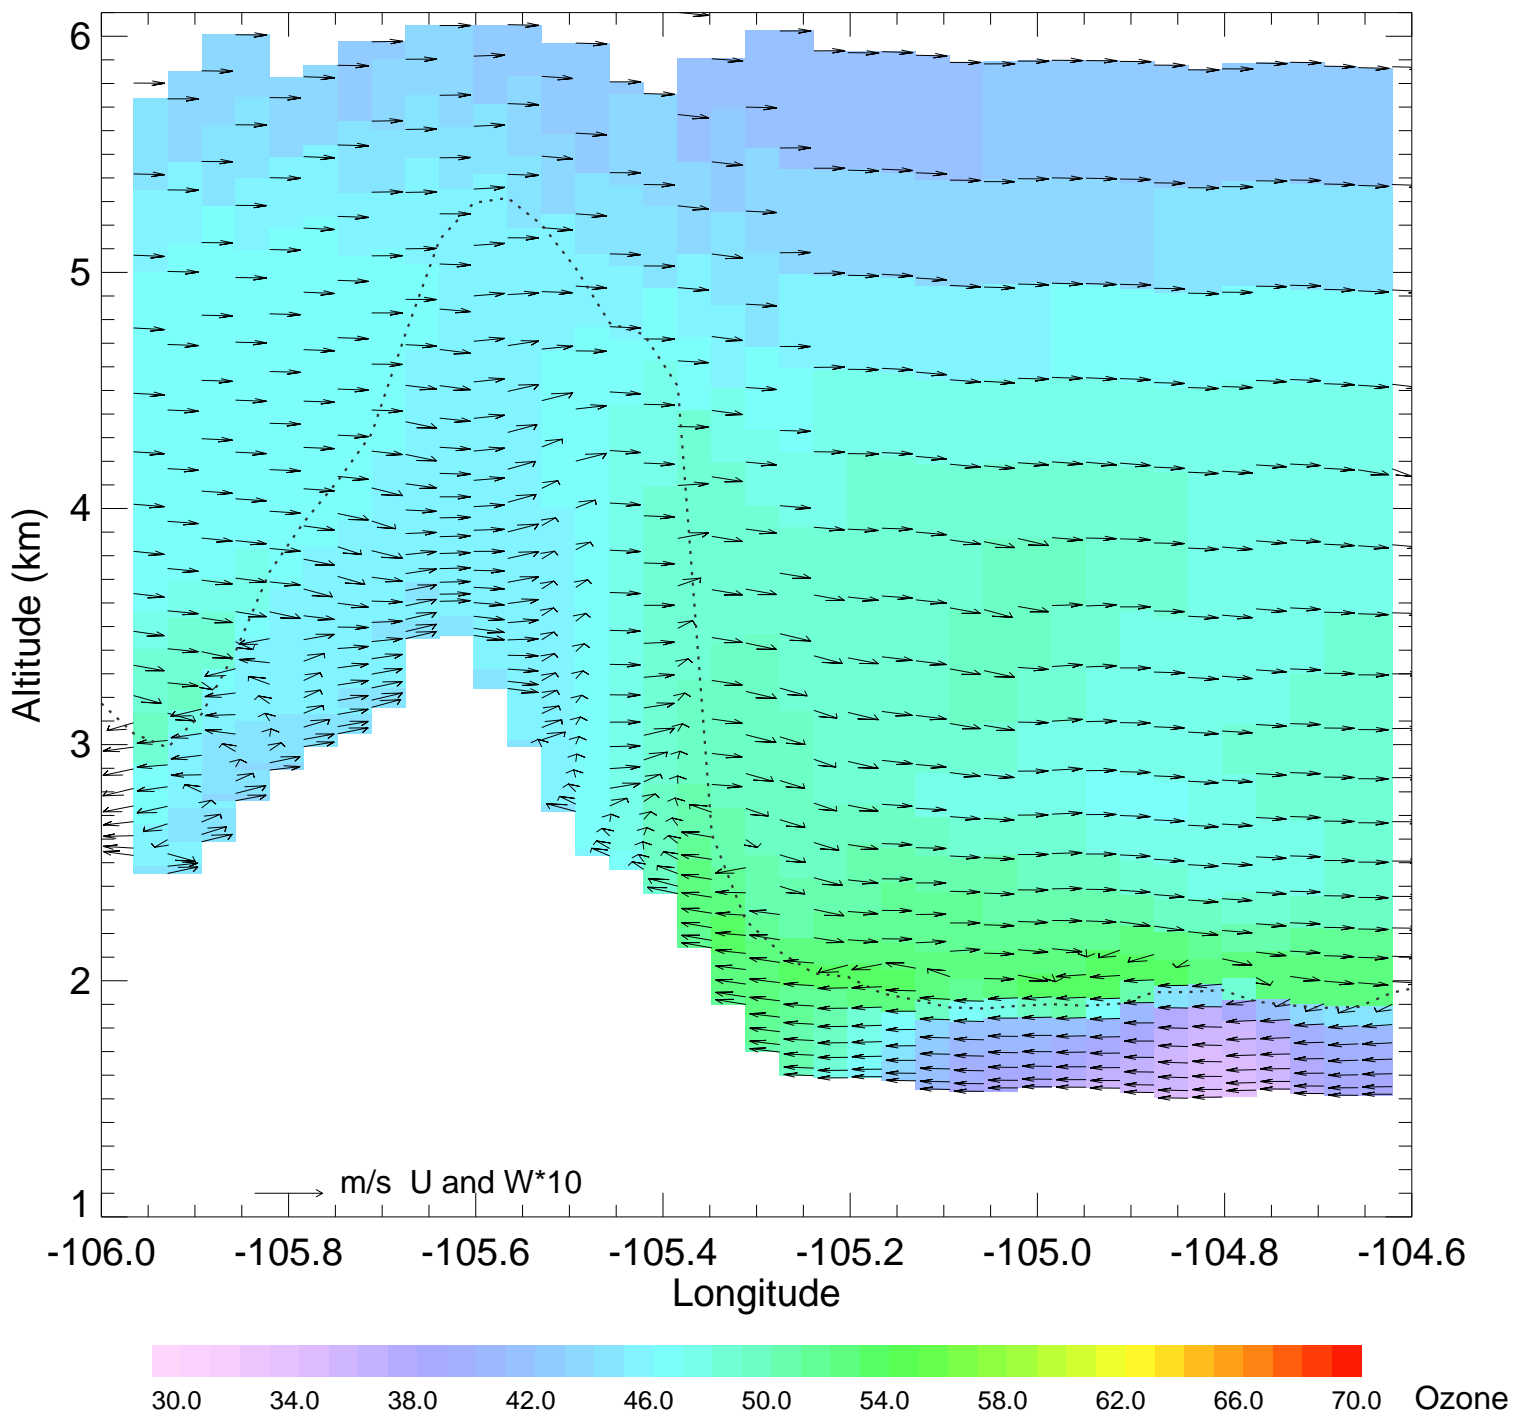

Ozone @ 39.99N 2014-07-22_12:00:00

Ozone @ 39.99N 2014-07-22_13:00:00

Ozone @ 39.99N 2014-07-22_14:00:00

Ozone @ 39.99N 2014-07-22_15:00:00

Ozone @ 39.99N 2014-07-22_16:00:00

Ozone @ 39.99N 2014-07-22_17:00:00