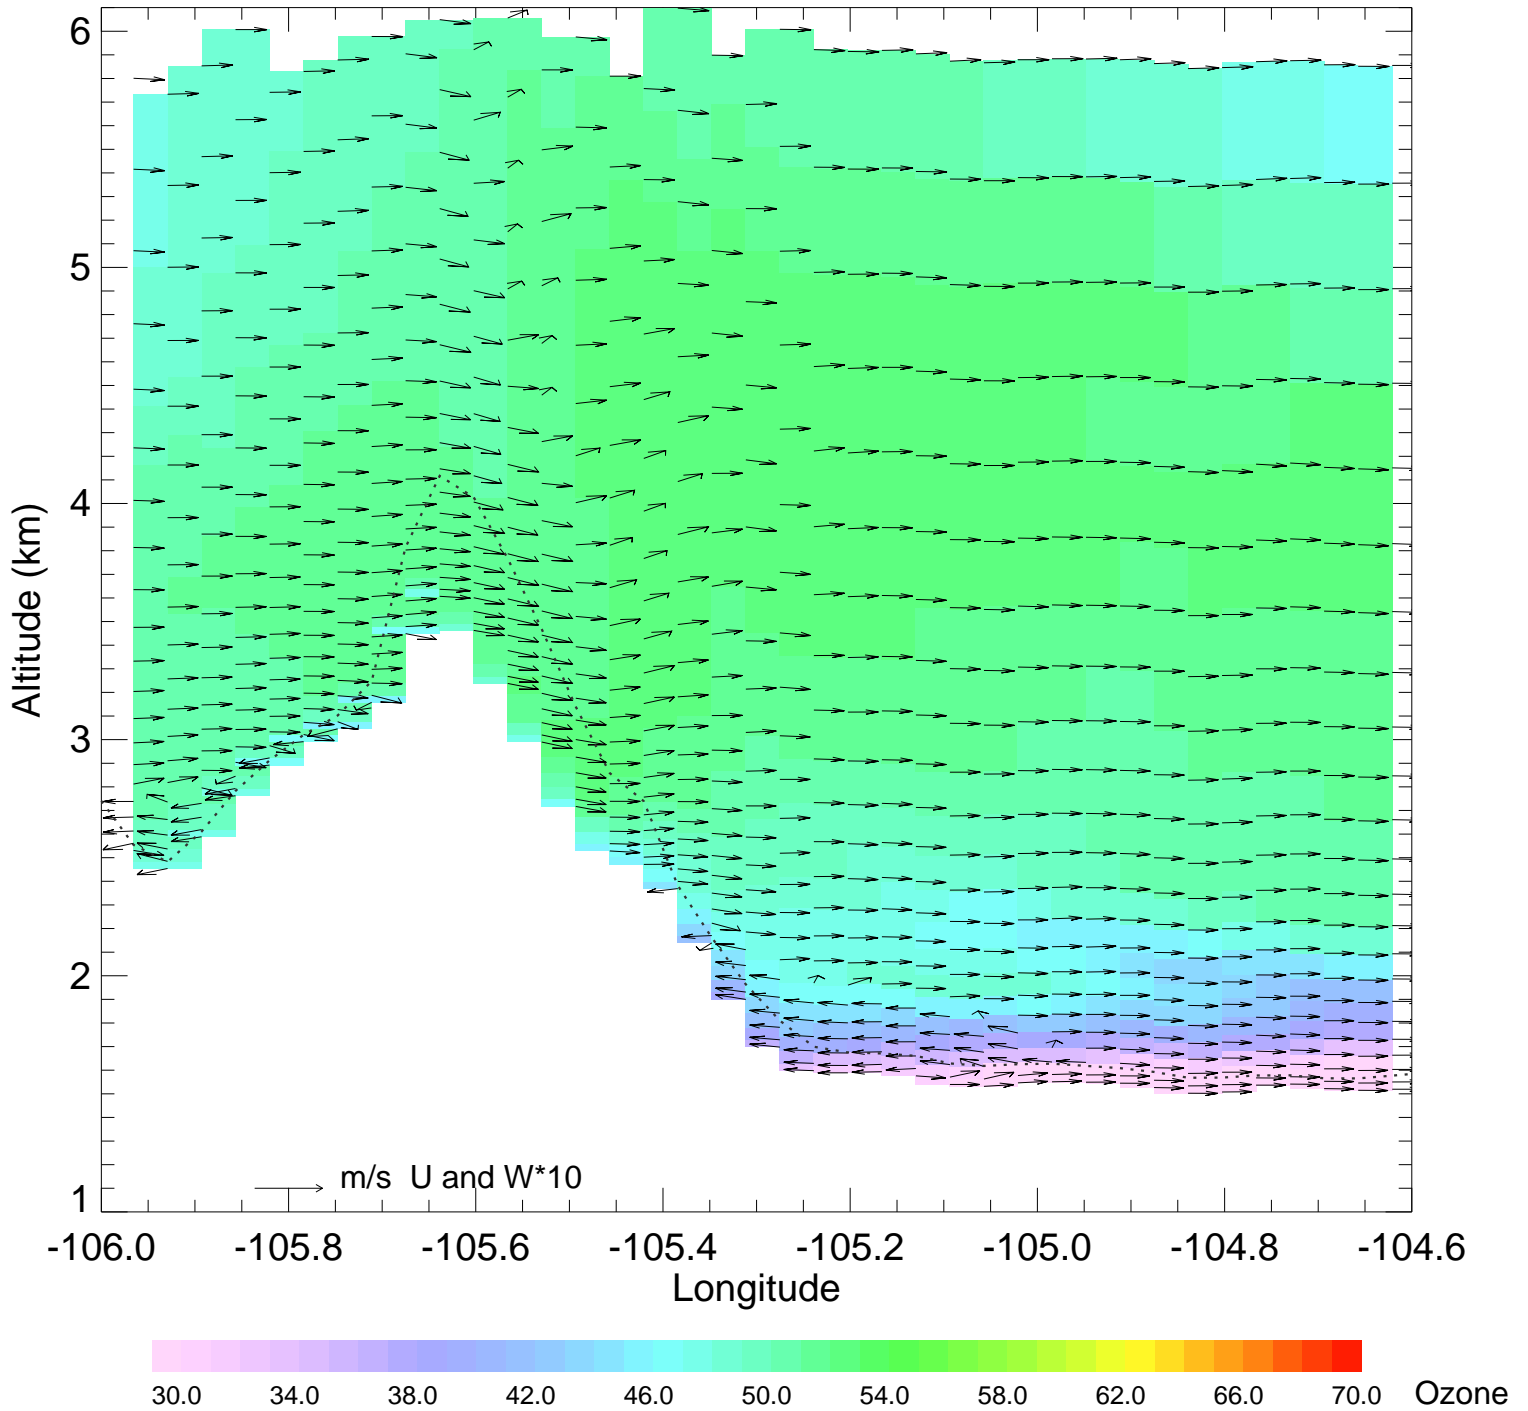

Ozone @ 39.99N 2014-07-23_13:00:00