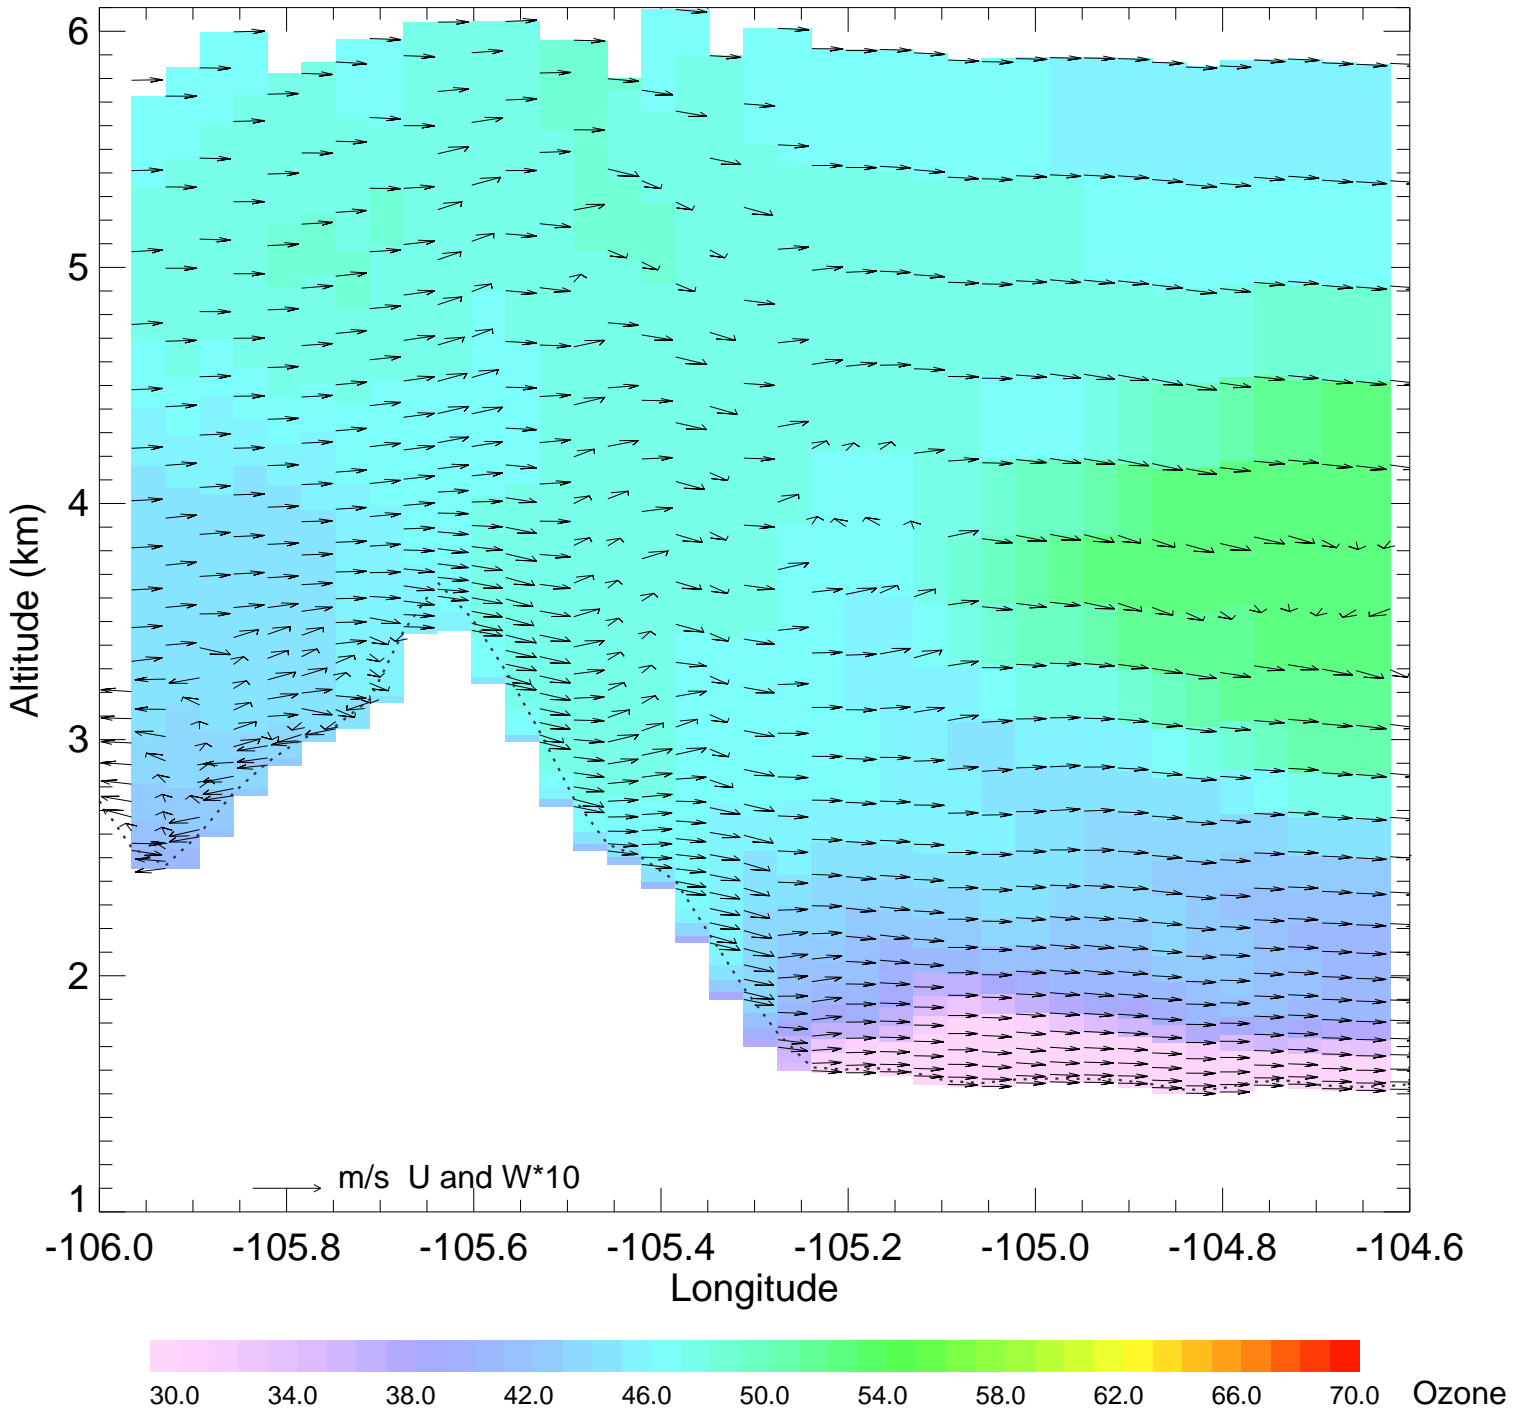

Ozone @ 39.99N 2014-07-22_12:00:00