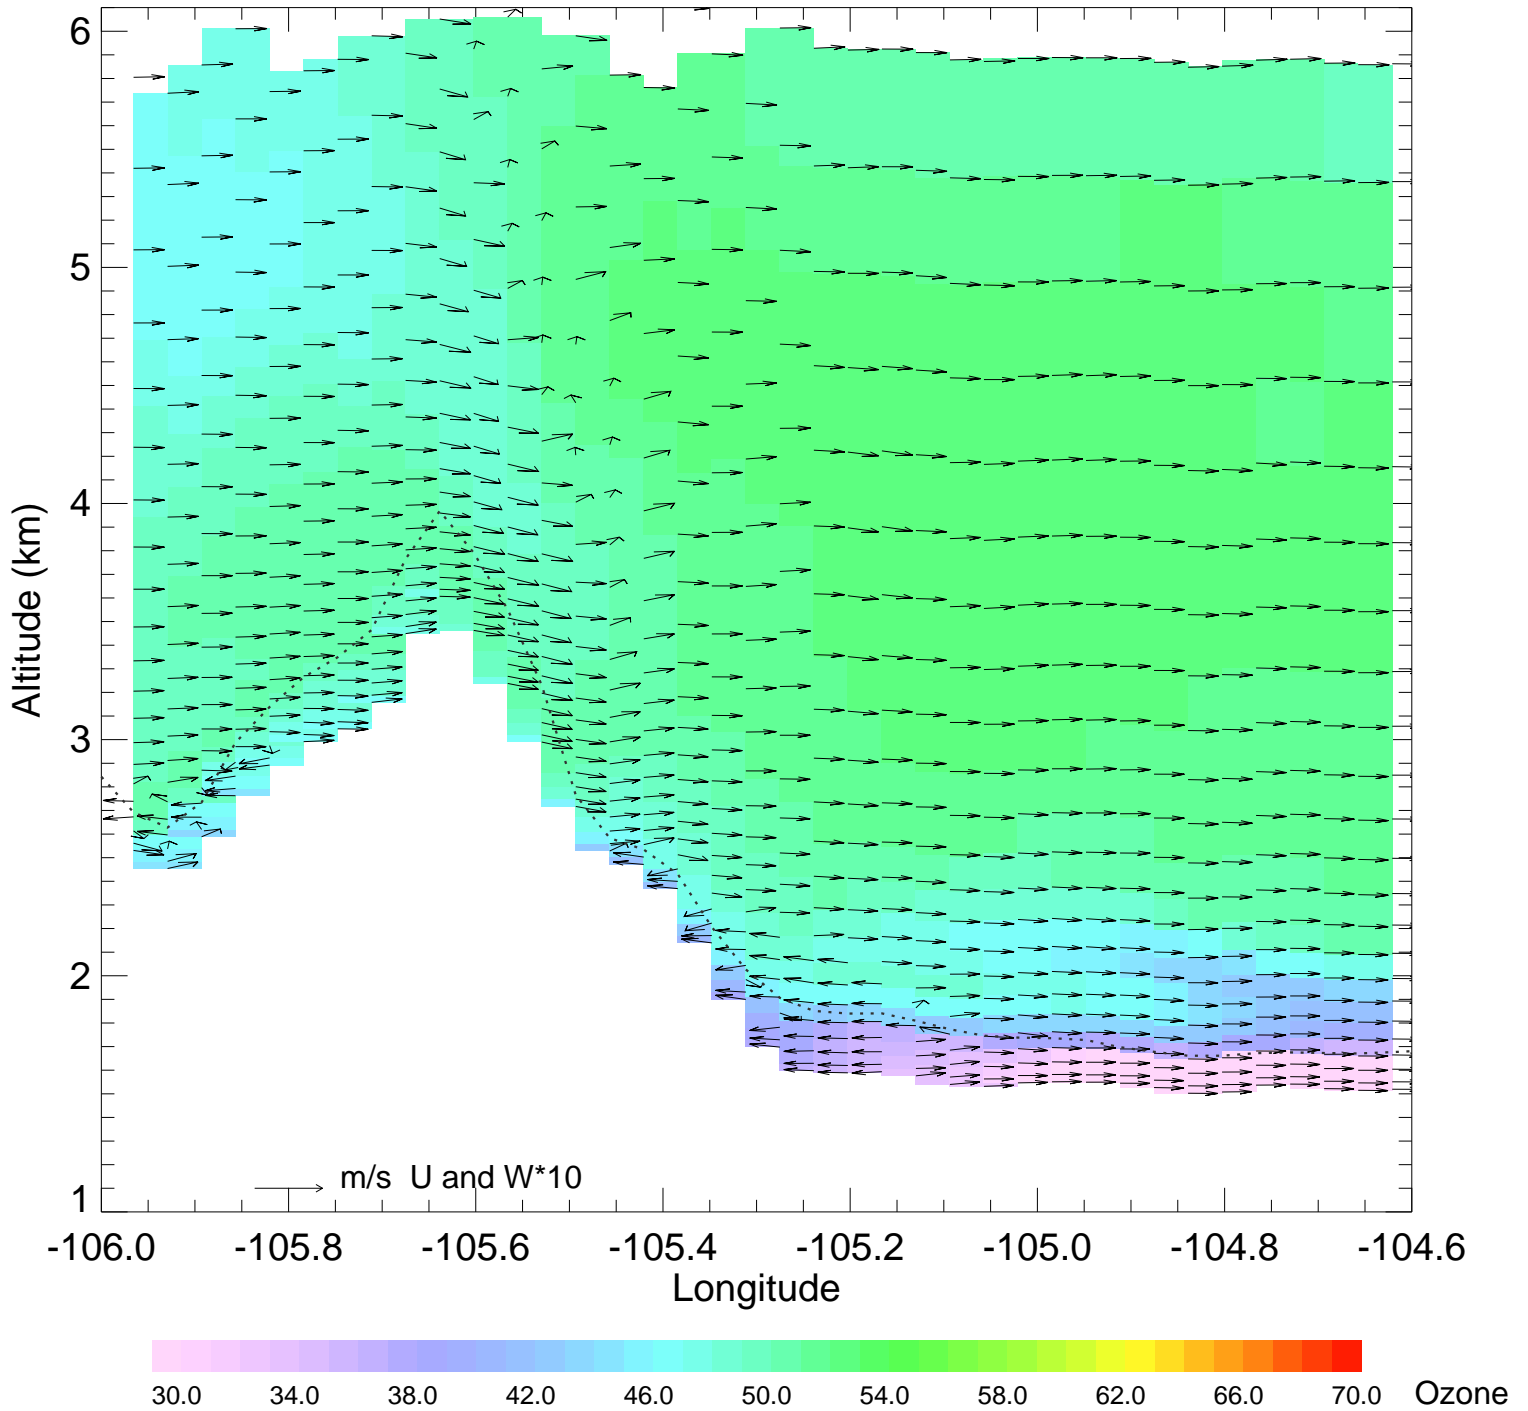

Ozone @ 39.99N 2014-07-23_06:00:00

Ozone @ 39.99N 2014-07-23_07:00:00

Ozone @ 39.99N 2014-07-23_08:00:00

Ozone @ 39.99N 2014-07-23_09:00:00

Ozone @ 39.99N 2014-07-23_10:00:00

Ozone @ 39.99N 2014-07-23_11:00:00

Ozone @ 39.99N 2014-07-23_12:00:00

Ozone @ 39.99N 2014-07-23_13:00:00

Ozone @ 39.99N 2014-07-23_14:00:00

Ozone @ 39.99N 2014-07-23_15:00:00

Ozone @ 39.99N 2014-07-23_16:00:00

Ozone @ 39.99N 2014-07-23_17:00:00