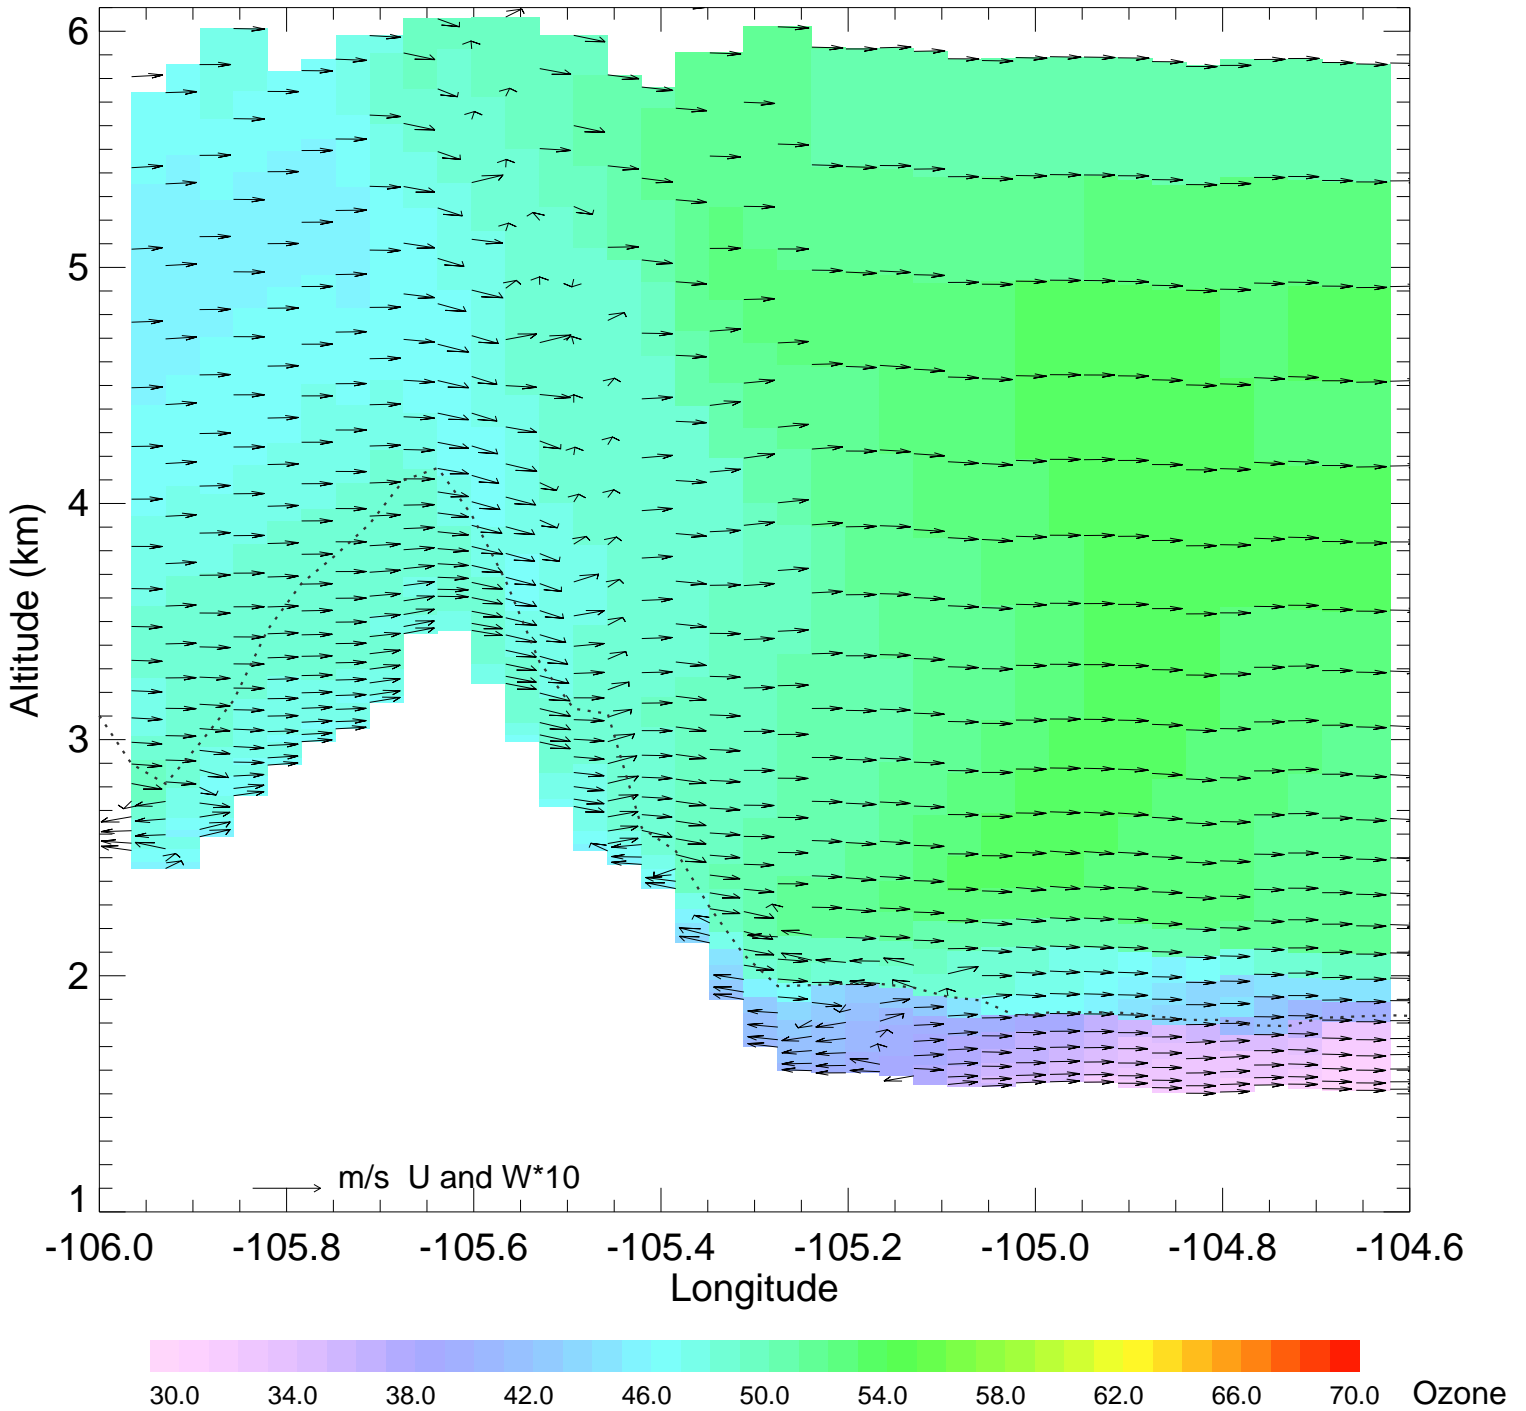

Ozone @ 39.99N 2014-07-23_12:00:00

Ozone @ 39.99N 2014-07-23_13:00:00

Ozone @ 39.99N 2014-07-23_14:00:00

Ozone @ 39.99N 2014-07-23_15:00:00

Ozone @ 39.99N 2014-07-23_16:00:00

Ozone @ 39.99N 2014-07-23_17:00:00

Ozone @ 39.99N 2014-07-23_18:00:00

Ozone @ 39.99N 2014-07-23_19:00:00

Ozone @ 39.99N 2014-07-23_20:00:00

Ozone @ 39.99N 2014-07-23_21:00:00

Ozone @ 39.99N 2014-07-23_22:00:00

Ozone @ 39.99N 2014-07-23_23:00:00