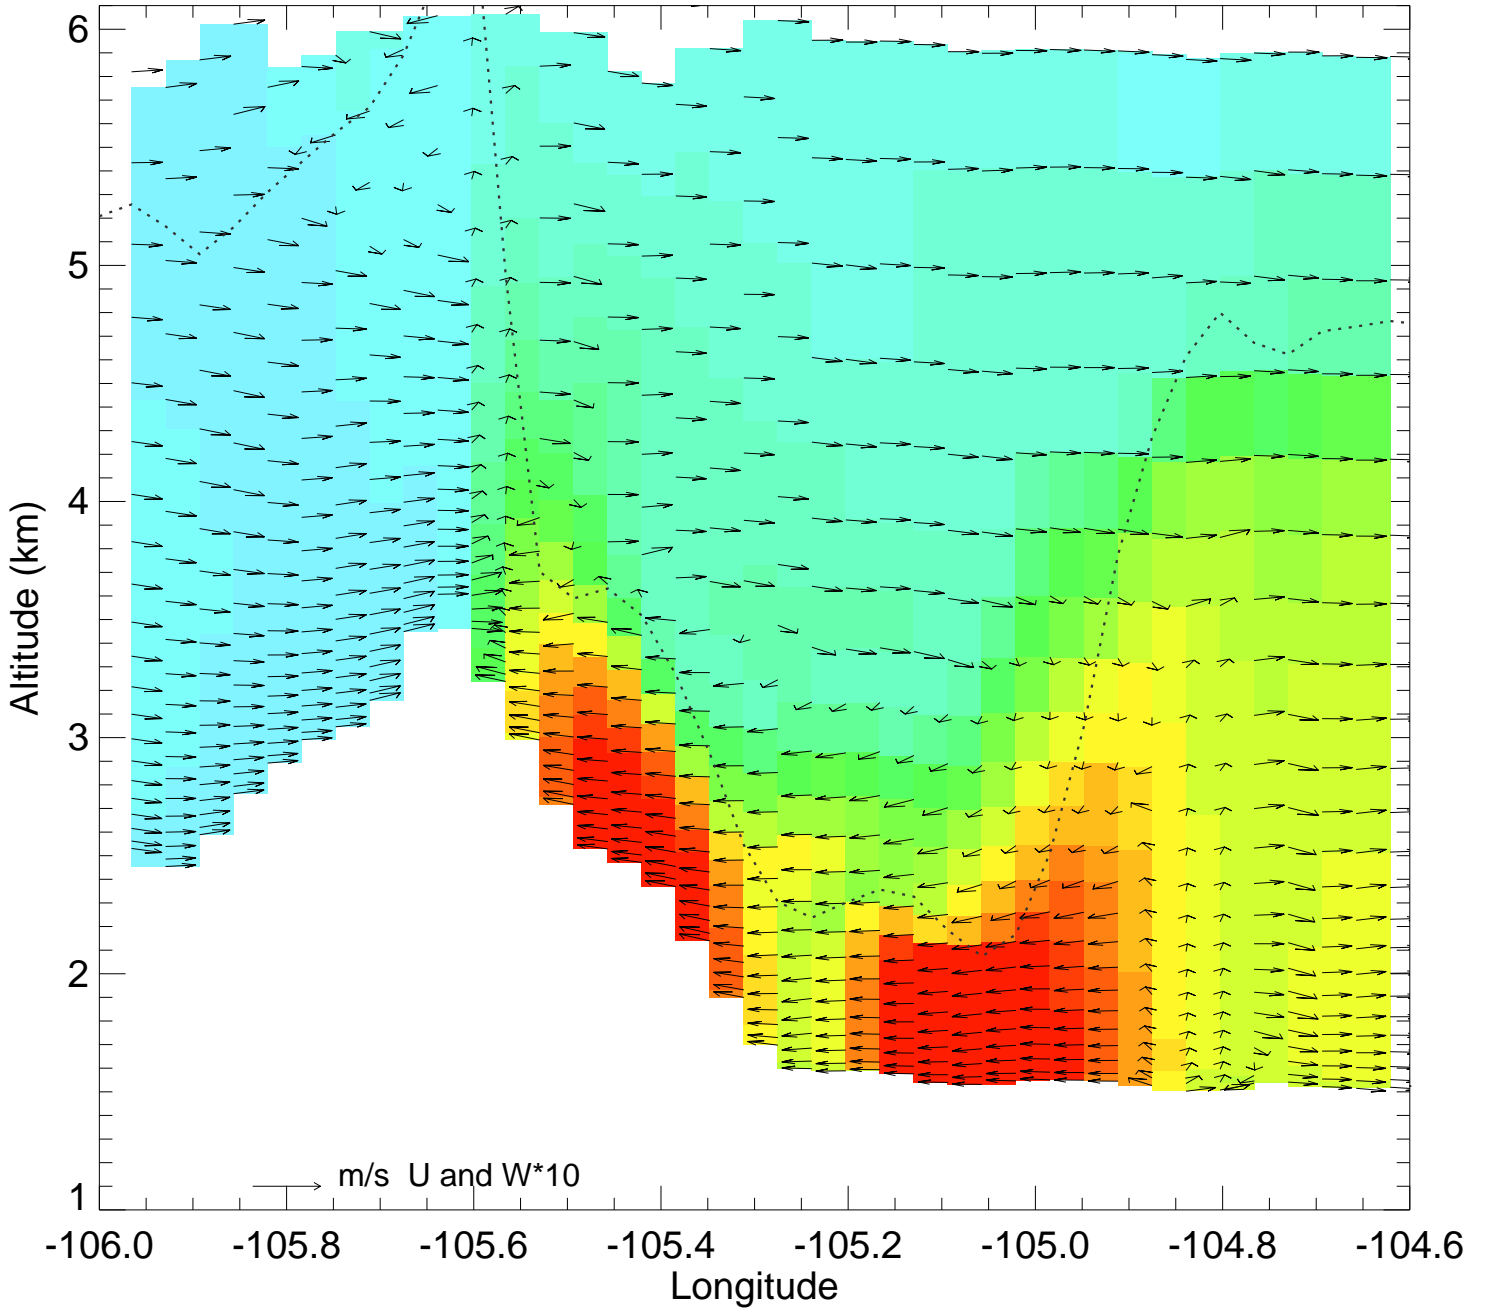

Ozone @ 39.99N 2014-07-23_12:00:00

Ozone @ 39.99N 2014-07-23_13:00:00

Ozone @ 39.99N 2014-07-23_14:00:00

Ozone @ 39.99N 2014-07-23_15:00:00

Ozone @ 39.99N 2014-07-23_16:00:00

Ozone @ 39.99N 2014-07-23_17:00:00

Ozone @ 39.99N 2014-07-23_18:00:00

Ozone @ 39.99N 2014-07-23_19:00:00

Ozone @ 39.99N 2014-07-23_20:00:00

Ozone @ 39.99N 2014-07-23_21:00:00

Ozone @ 39.99N 2014-07-23_22:00:00

Ozone @ 39.99N 2014-07-23_23:00:00