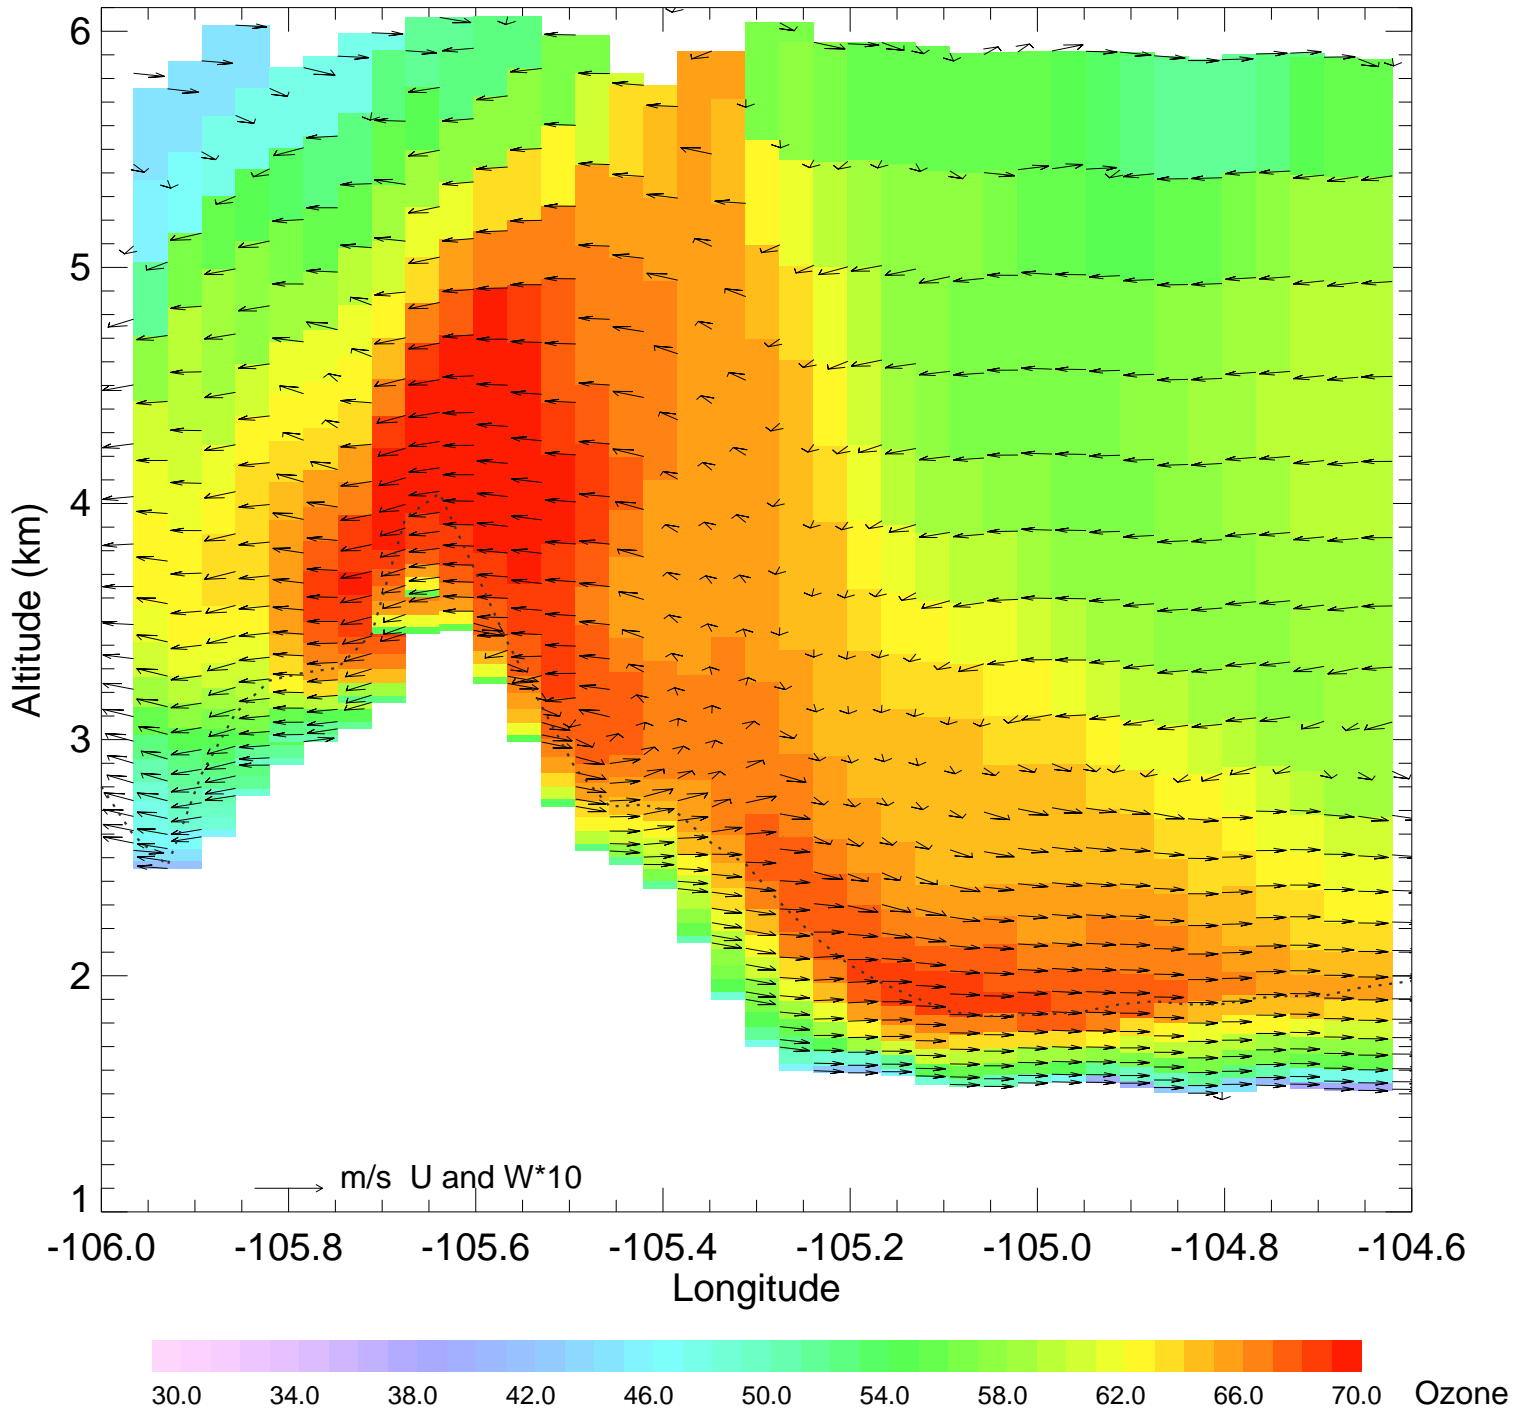

Ozone @ 39.99N 2014-07-22_18:00:00

Ozone @ 39.99N 2014-07-22_19:00:00

Ozone @ 39.99N 2014-07-22_20:00:00

Ozone @ 39.99N 2014-07-22_21:00:00

Ozone @ 39.99N 2014-07-22_22:00:00

Ozone @ 39.99N 2014-07-22_23:00:00

Ozone @ 39.99N 2014-07-23_00:00:00

Ozone @ 39.99N 2014-07-23_01:00:00

Ozone @ 39.99N 2014-07-23_02:00:00

Ozone @ 39.99N 2014-07-23_03:00:00

Ozone @ 39.99N 2014-07-23_04:00:00

Ozone @ 39.99N 2014-07-23_05:00:00