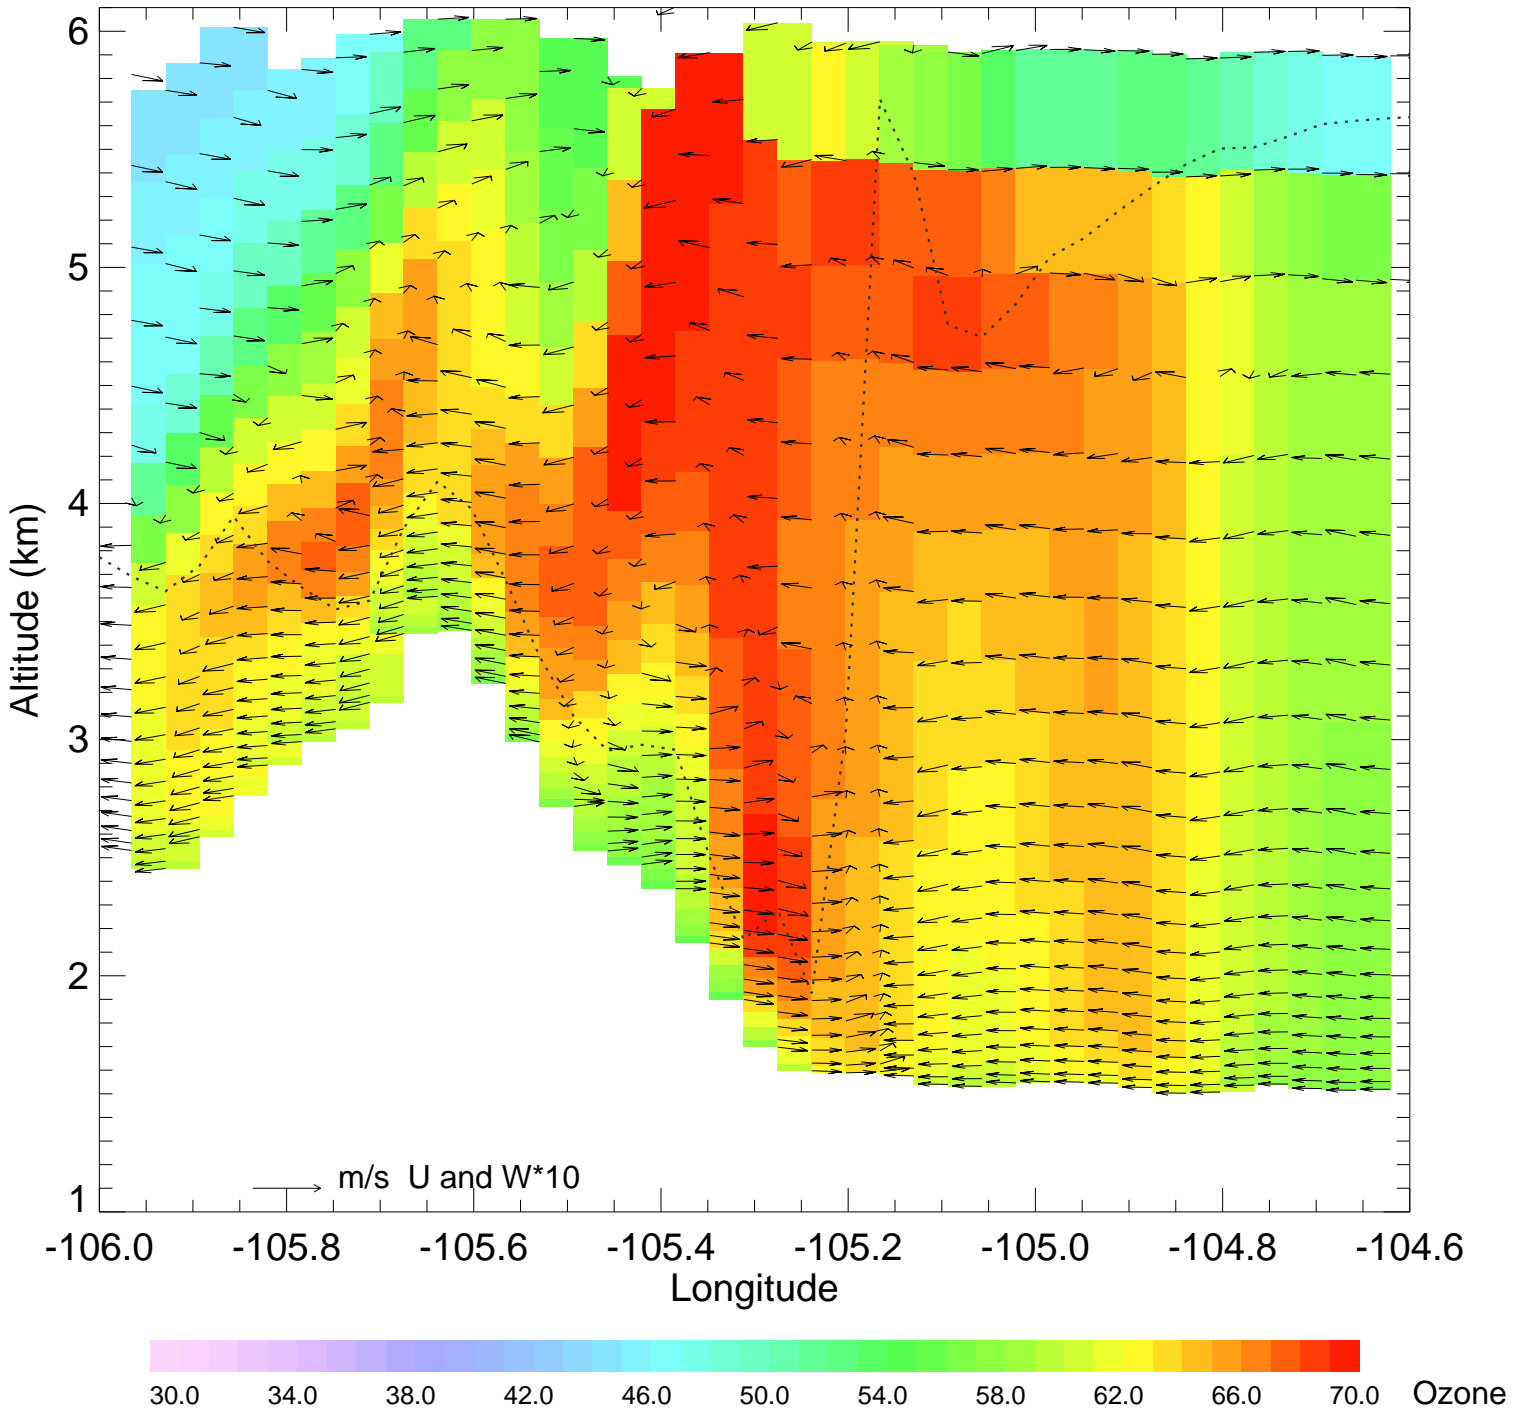

Ozone @ 39.99N 2014-07-22_18:00:00

Ozone @ 39.99N 2014-07-22_19:00:00

Ozone @ 39.99N 2014-07-22_20:00:00

Ozone @ 39.99N 2014-07-22_21:00:00

Ozone @ 39.99N 2014-07-22_22:00:00

Ozone @ 39.99N 2014-07-22_23:00:00