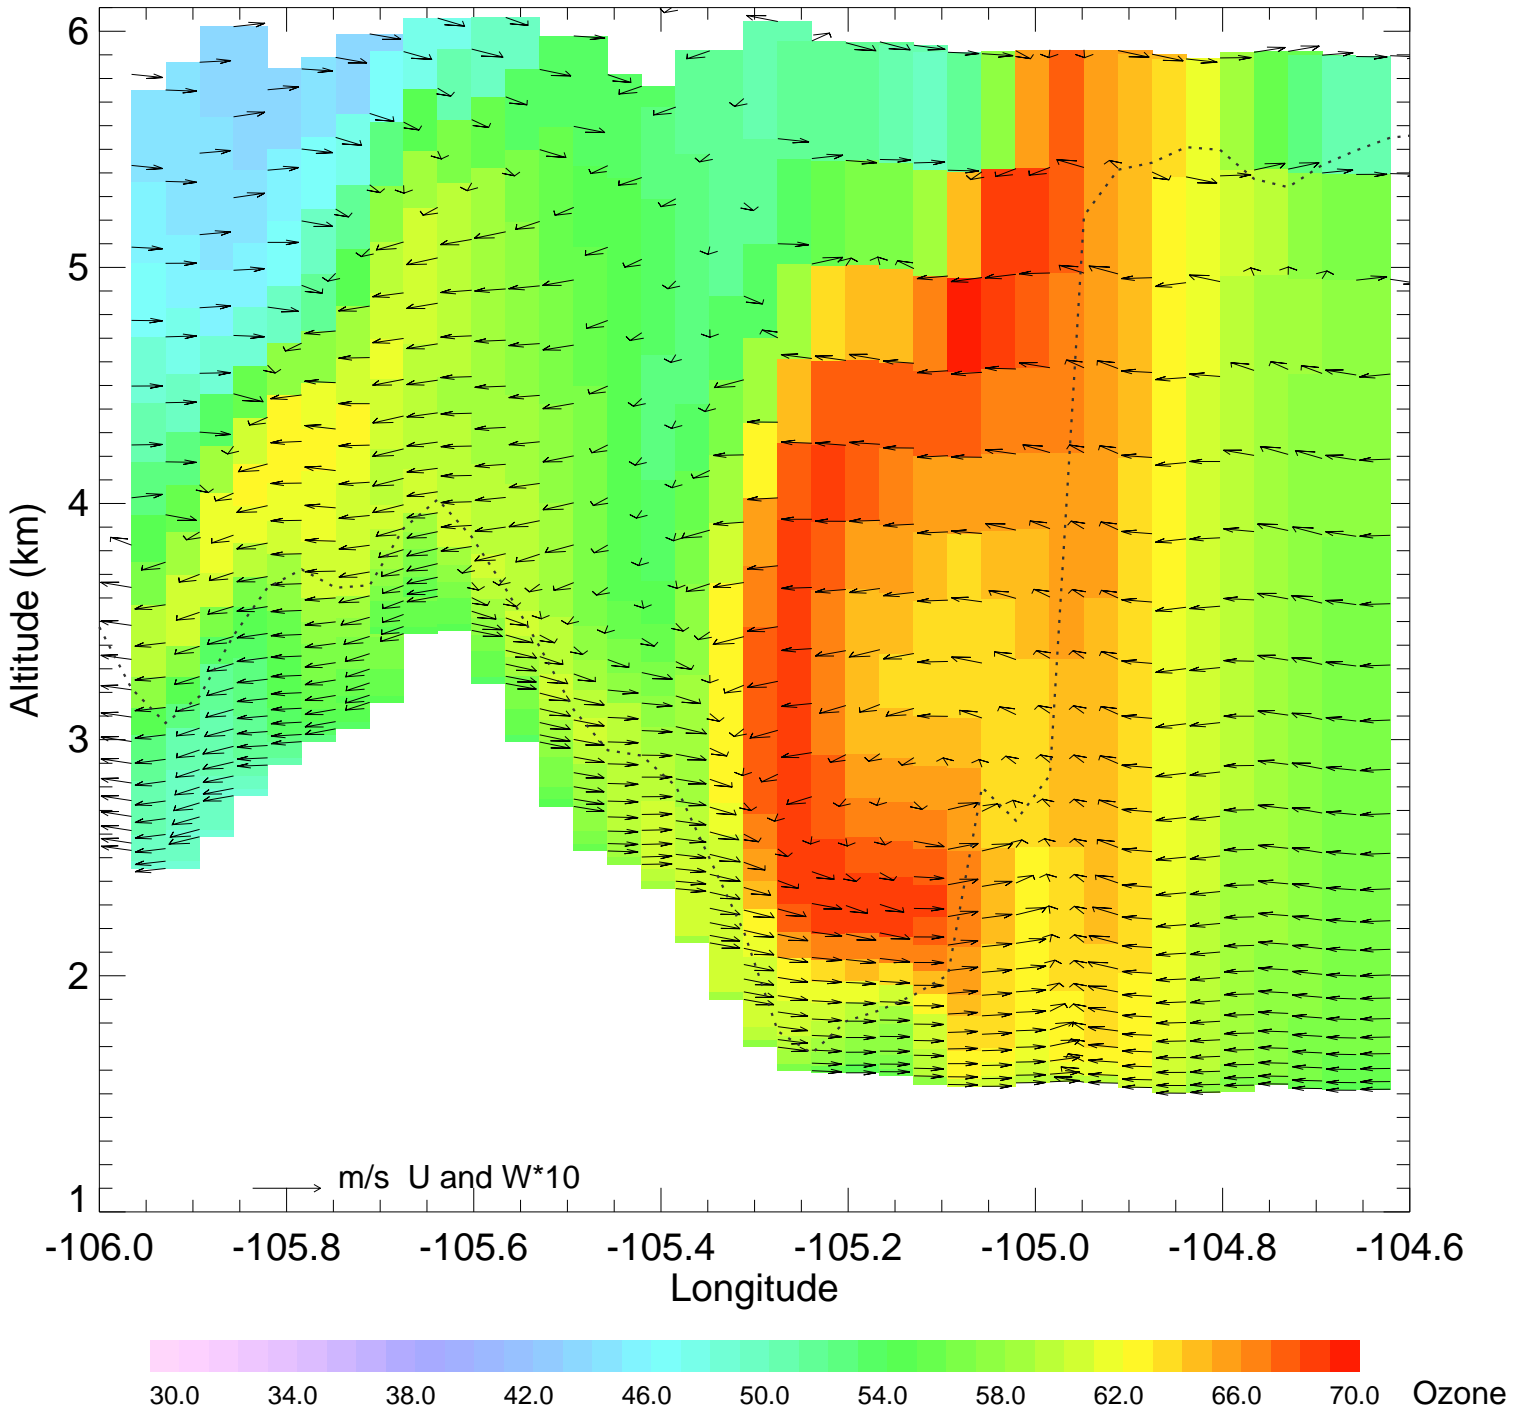

Ozone @ 39.99N 2014-07-22_18:00:00

Ozone @ 39.99N 2014-07-22_19:00:00

Ozone @ 39.99N 2014-07-22_20:00:00

Ozone @ 39.99N 2014-07-22_21:00:00

Ozone @ 39.99N 2014-07-22_22:00:00

Ozone @ 39.99N 2014-07-22_23:00:00

Ozone @ 39.99N 2014-07-23_00:00:00

Ozone @ 39.99N 2014-07-23_01:00:00

Ozone @ 39.99N 2014-07-23_02:00:00

Ozone @ 39.99N 2014-07-23_03:00:00

Ozone @ 39.99N 2014-07-23_04:00:00

Ozone @ 39.99N 2014-07-23_05:00:00