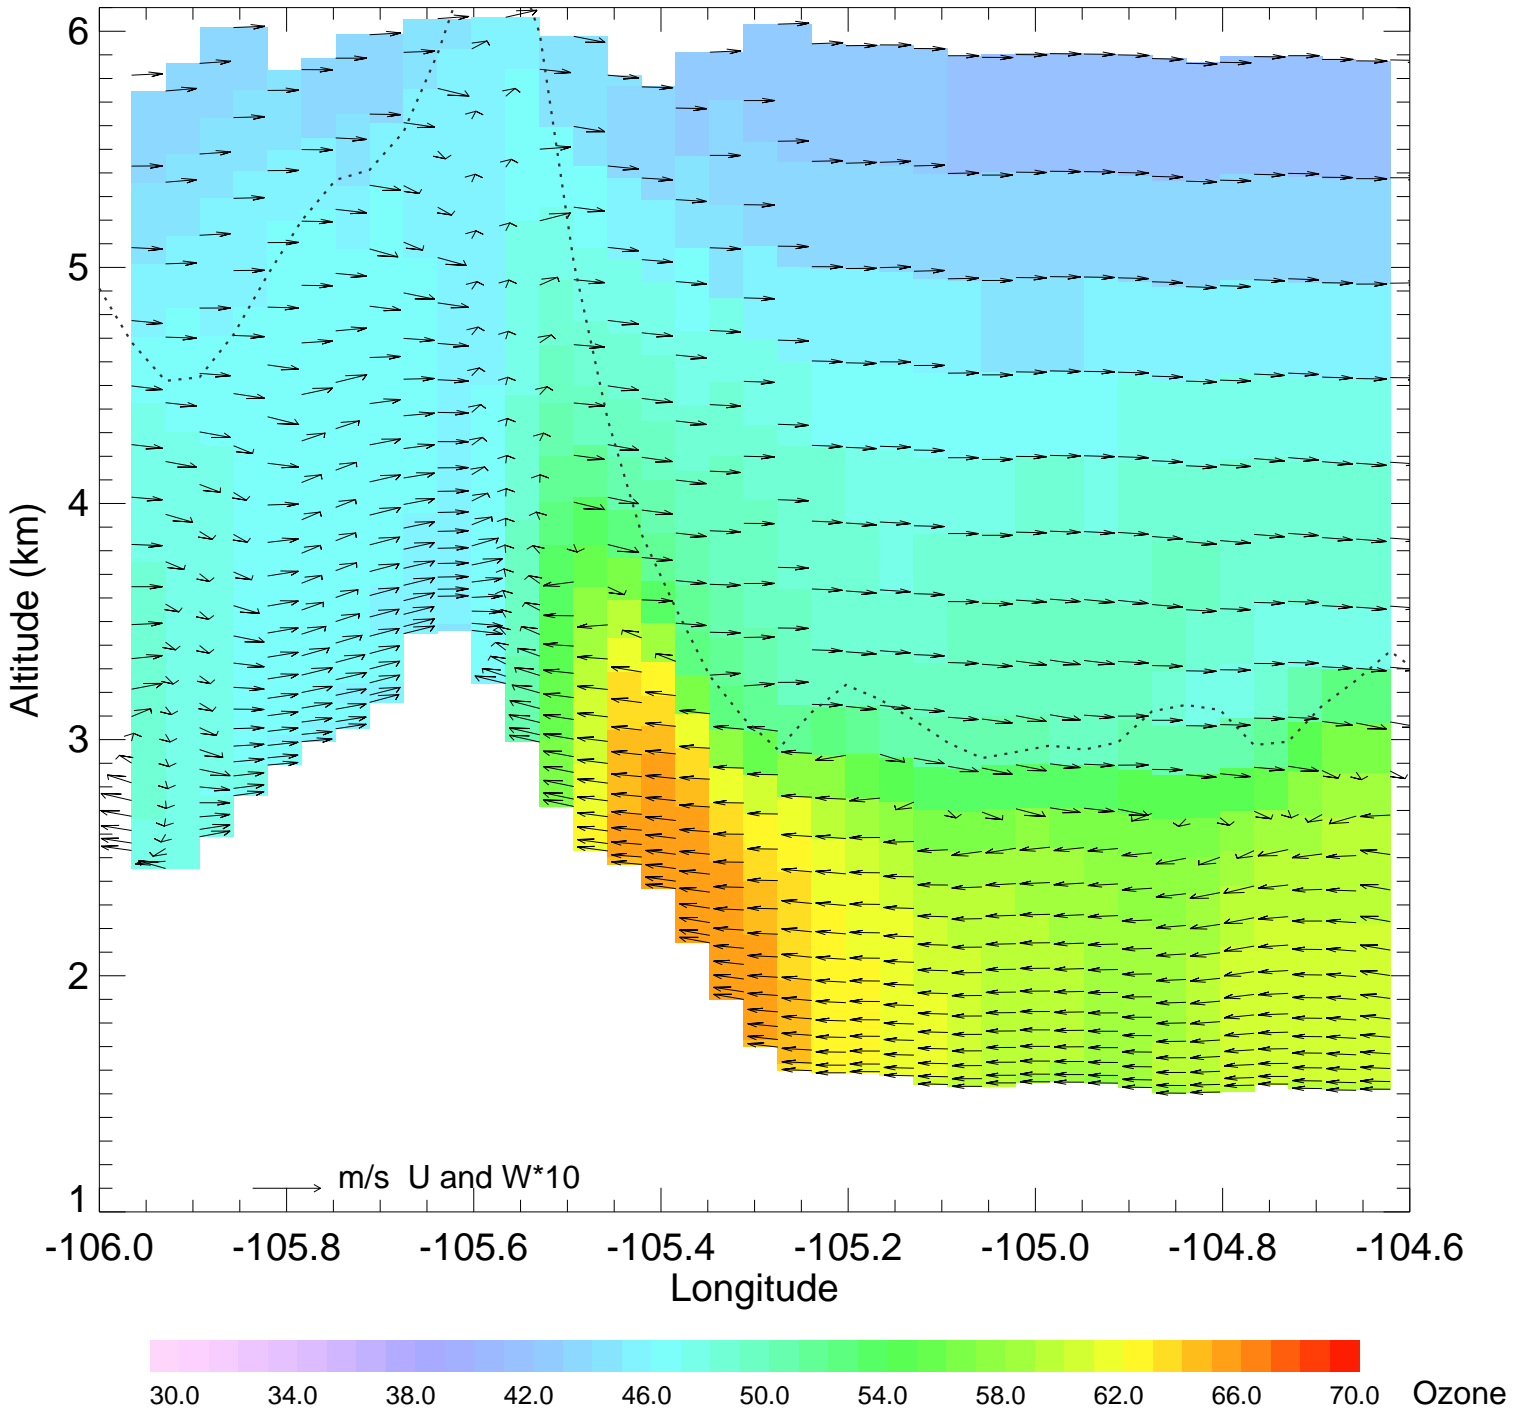

Ozone @ 39.99N 2014-07-22_18:00:00