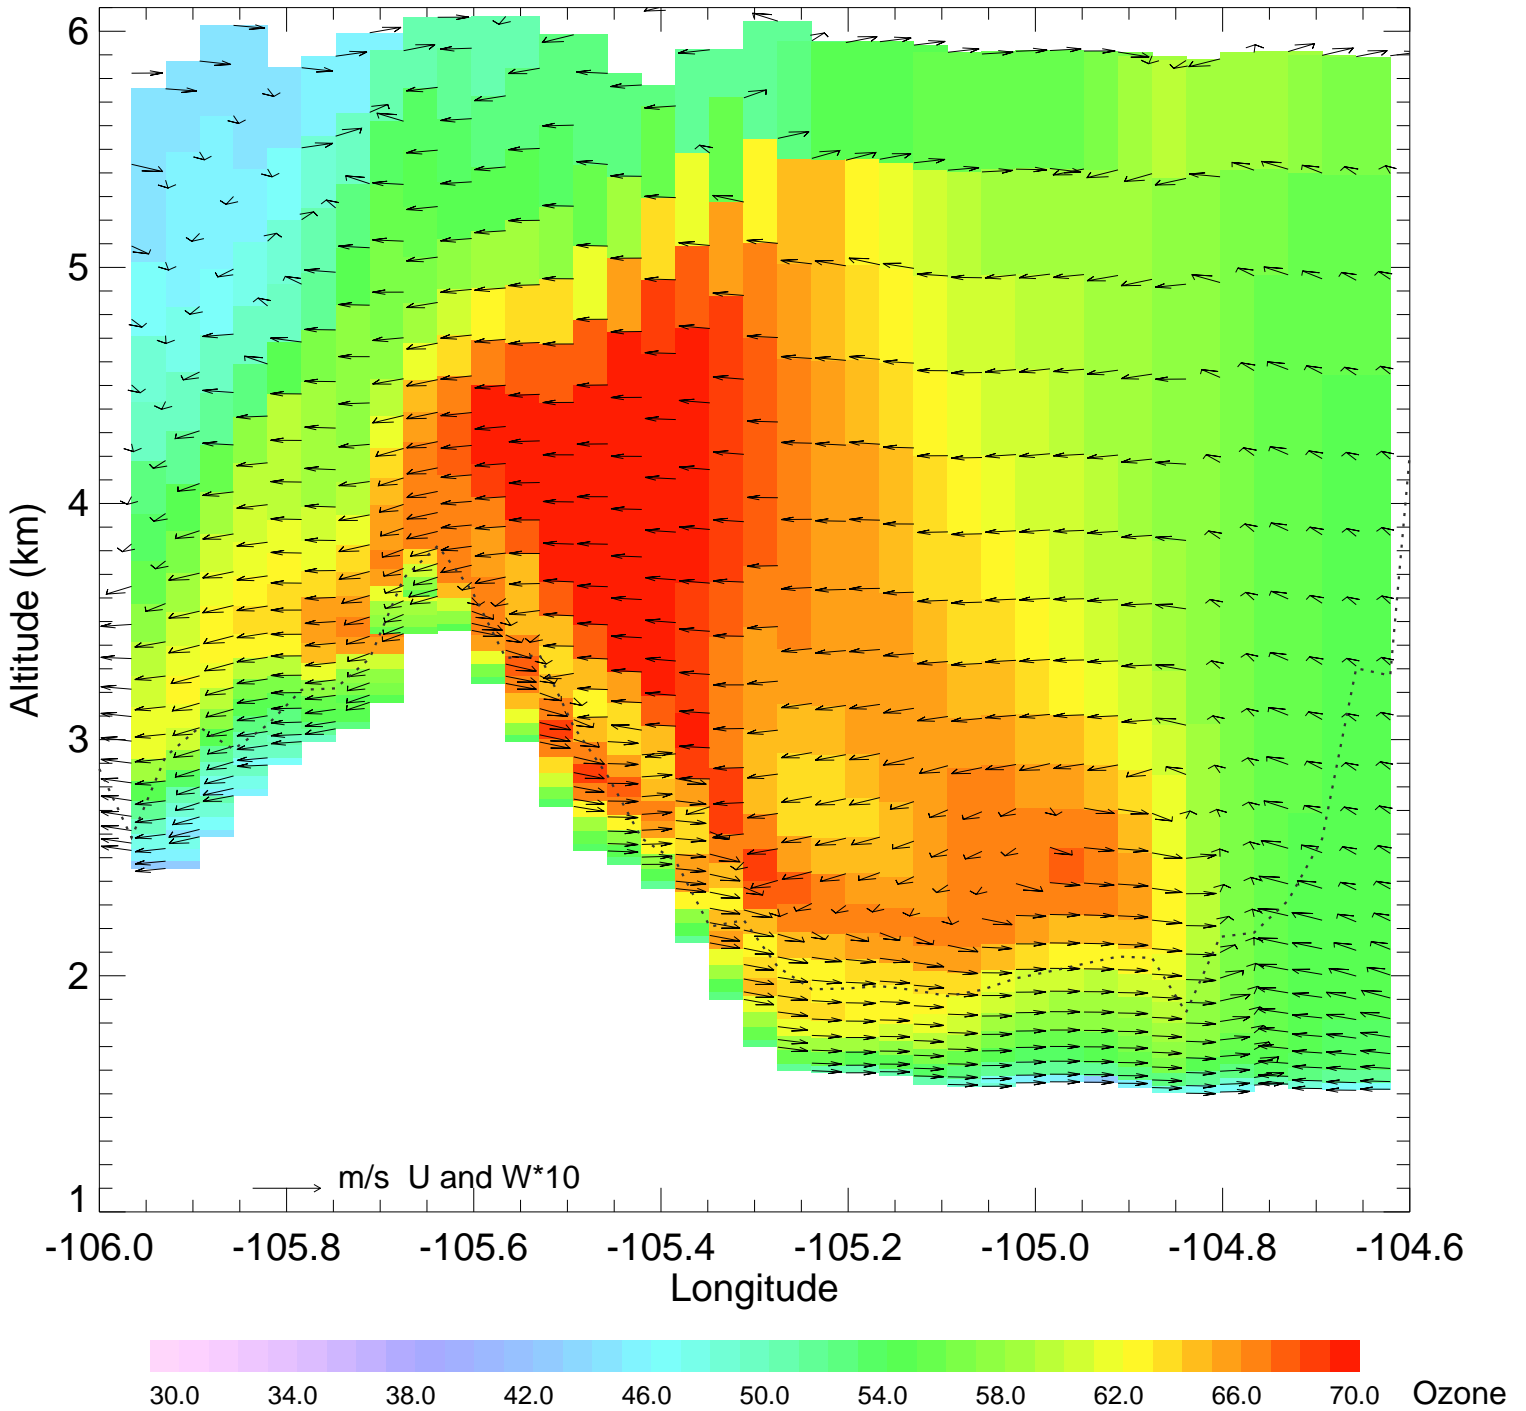

Ozone @ 39.99N 2014-07-22_18:00:00

Ozone @ 39.99N 2014-07-22_19:00:00

Ozone @ 39.99N 2014-07-22_20:00:00

Ozone @ 39.99N 2014-07-22_21:00:00

Ozone @ 39.99N 2014-07-22_22:00:00

Ozone @ 39.99N 2014-07-22_23:00:00

Ozone @ 39.99N 2014-07-23_00:00:00

Ozone @ 39.99N 2014-07-23_01:00:00

Ozone @ 39.99N 2014-07-23_02:00:00

Ozone @ 39.99N 2014-07-23_03:00:00

Ozone @ 39.99N 2014-07-23_04:00:00

Ozone @ 39.99N 2014-07-23_05:00:00