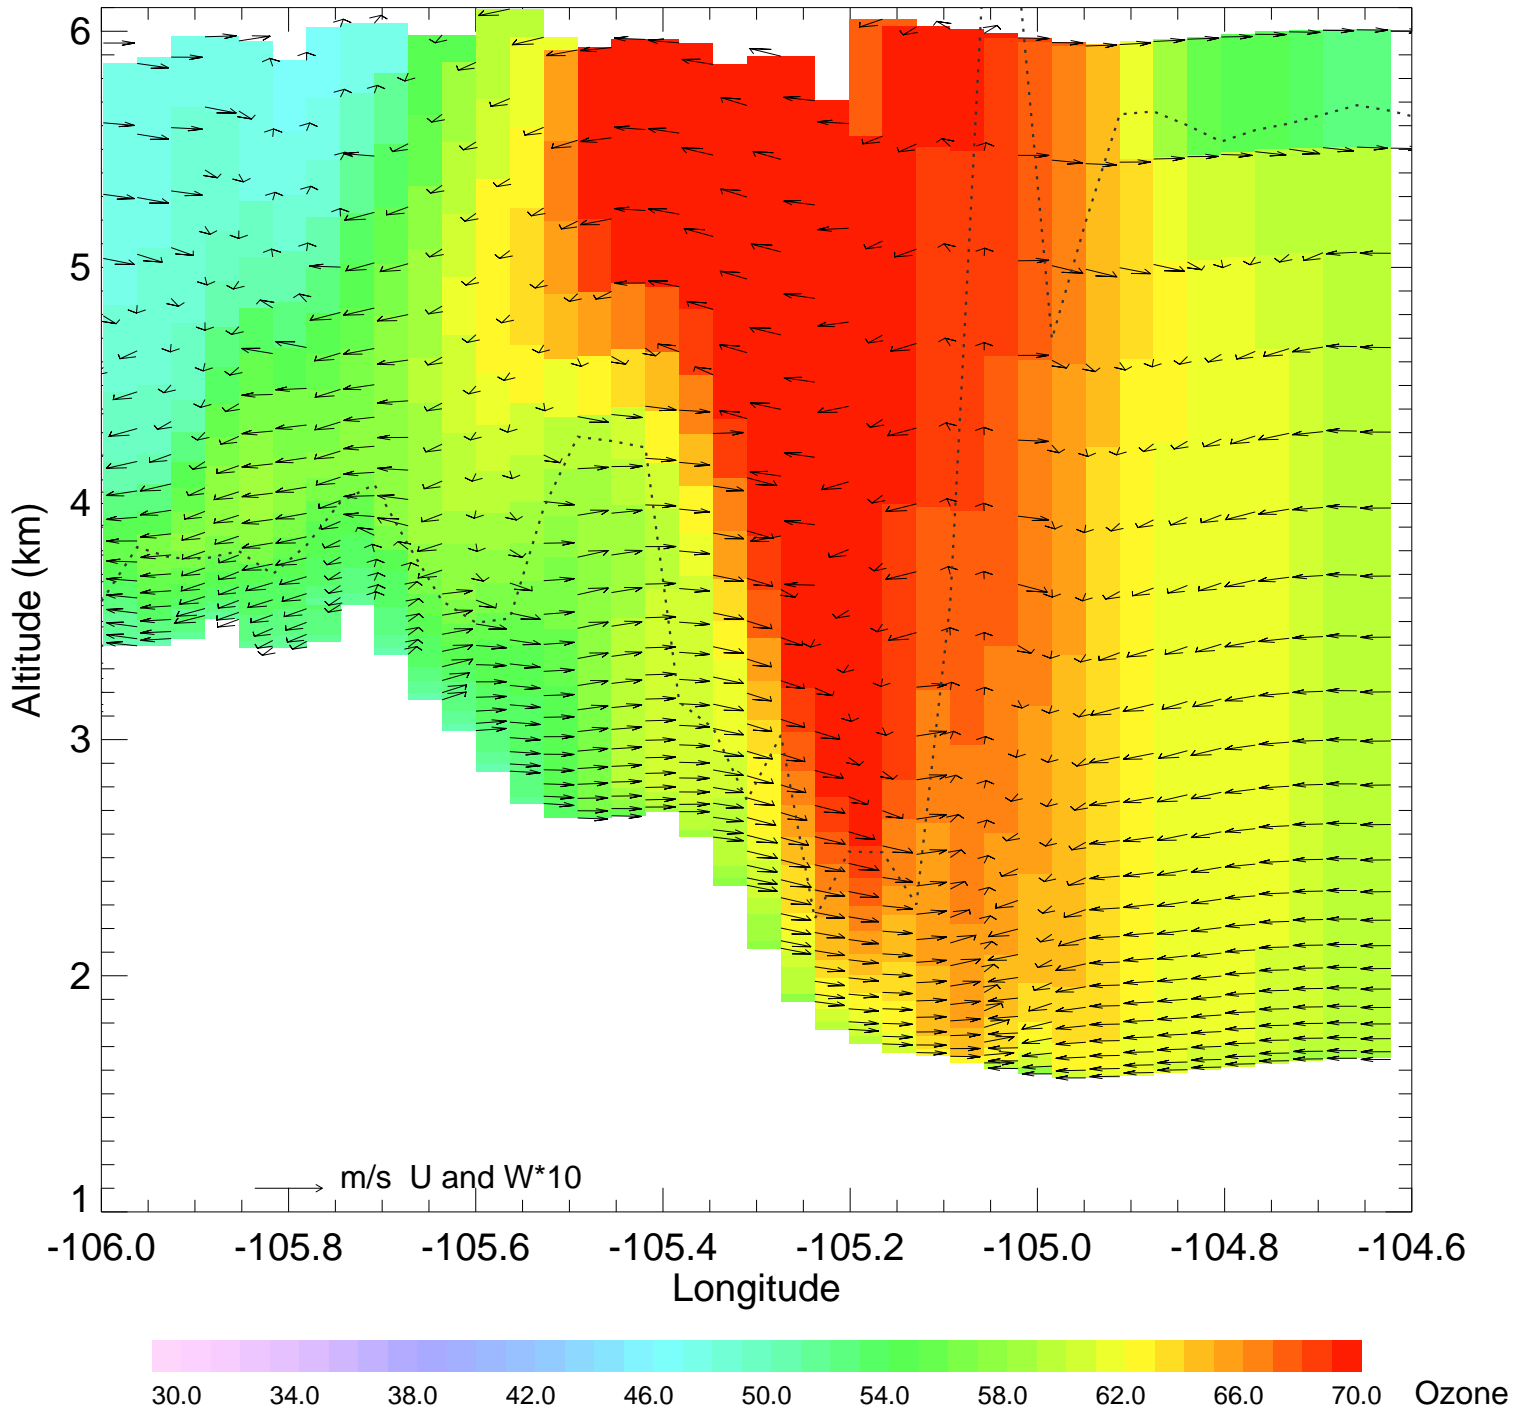

Ozone @ 39.74N 2014-07-22_18:00:00

Ozone @ 39.74N 2014-07-22_19:00:00

Ozone @ 39.74N 2014-07-22_20:00:00

Ozone @ 39.74N 2014-07-22_21:00:00

Ozone @ 39.74N 2014-07-22_22:00:00

Ozone @ 39.74N 2014-07-22_23:00:00

Ozone @ 39.74N 2014-07-23_00:00:00

Ozone @ 39.74N 2014-07-23_01:00:00

Ozone @ 39.74N 2014-07-23_02:00:00

Ozone @ 39.74N 2014-07-23_03:00:00

Ozone @ 39.74N 2014-07-23_04:00:00

Ozone @ 39.74N 2014-07-23_05:00:00