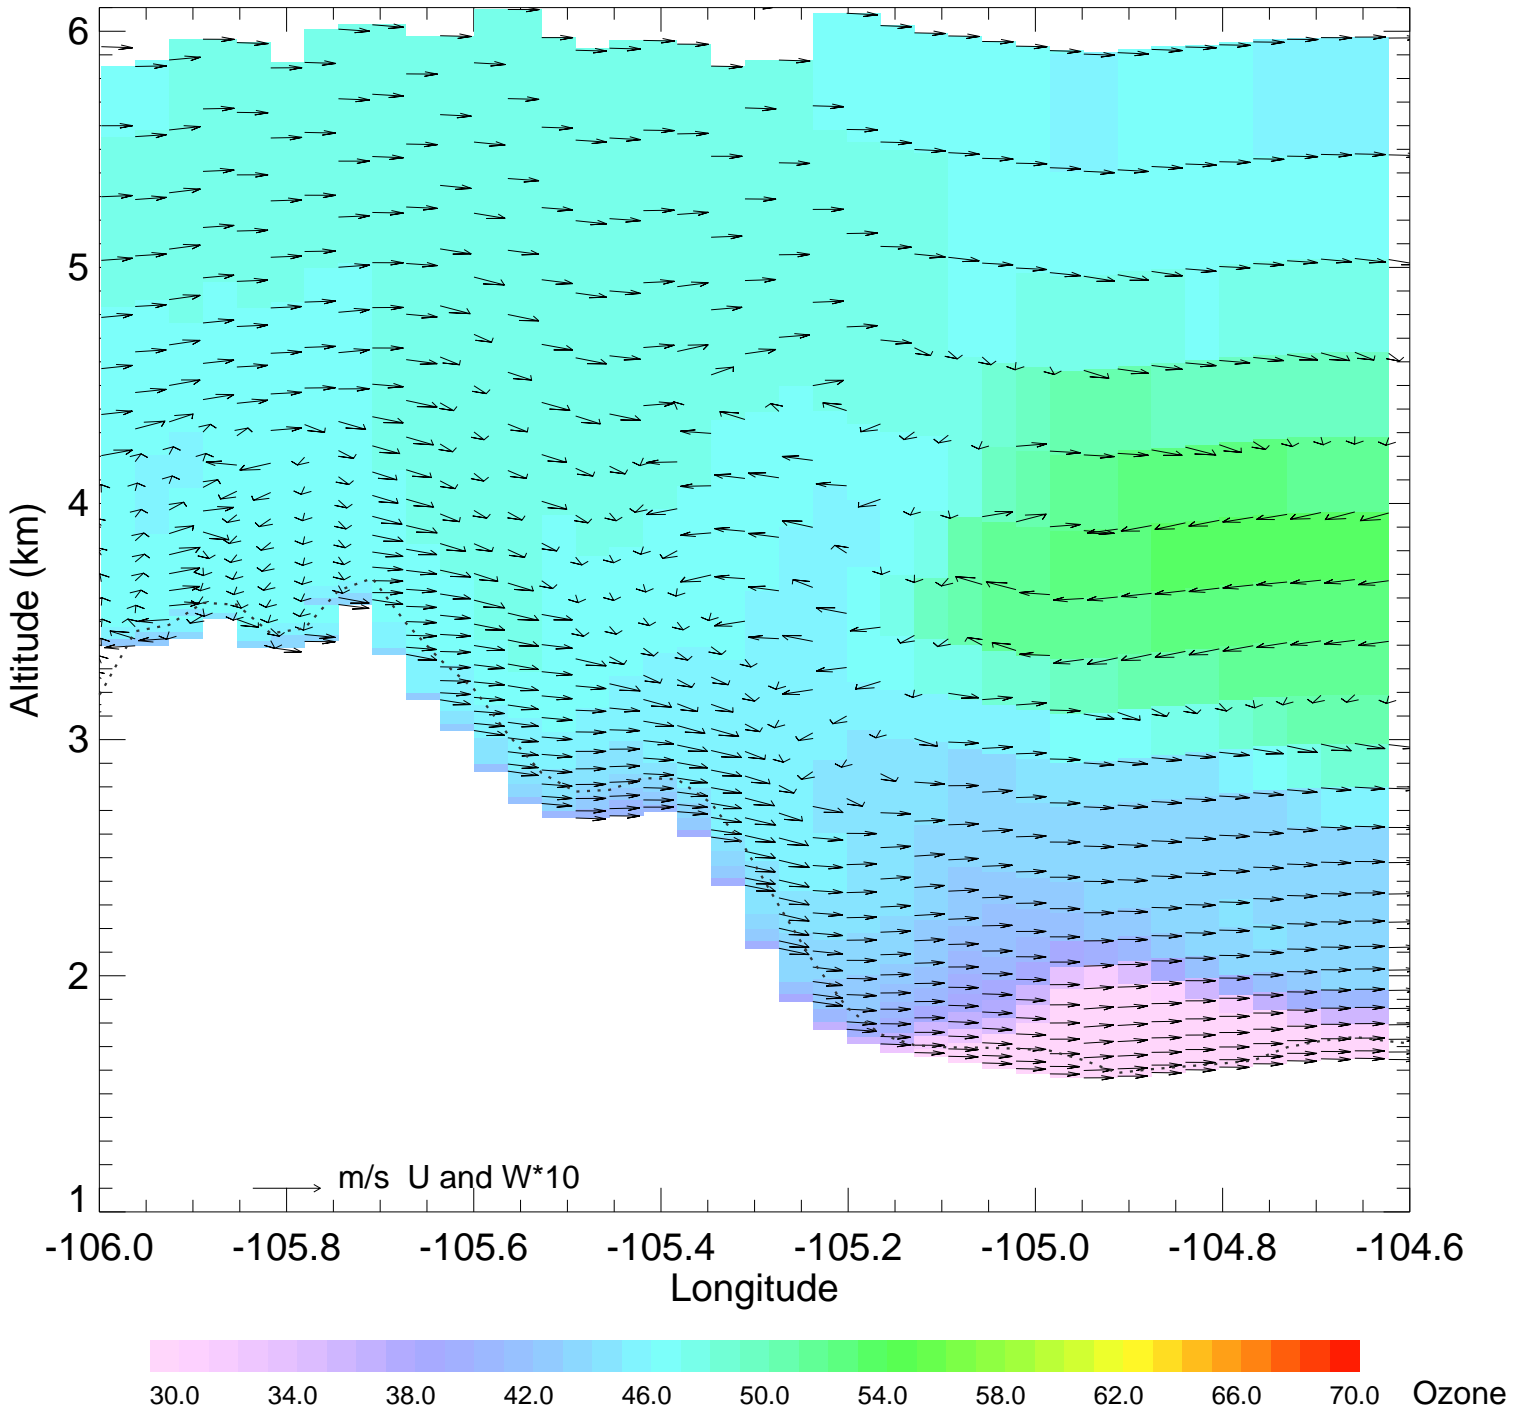

Ozone @ 39.74N 2014-07-22_12:00:00