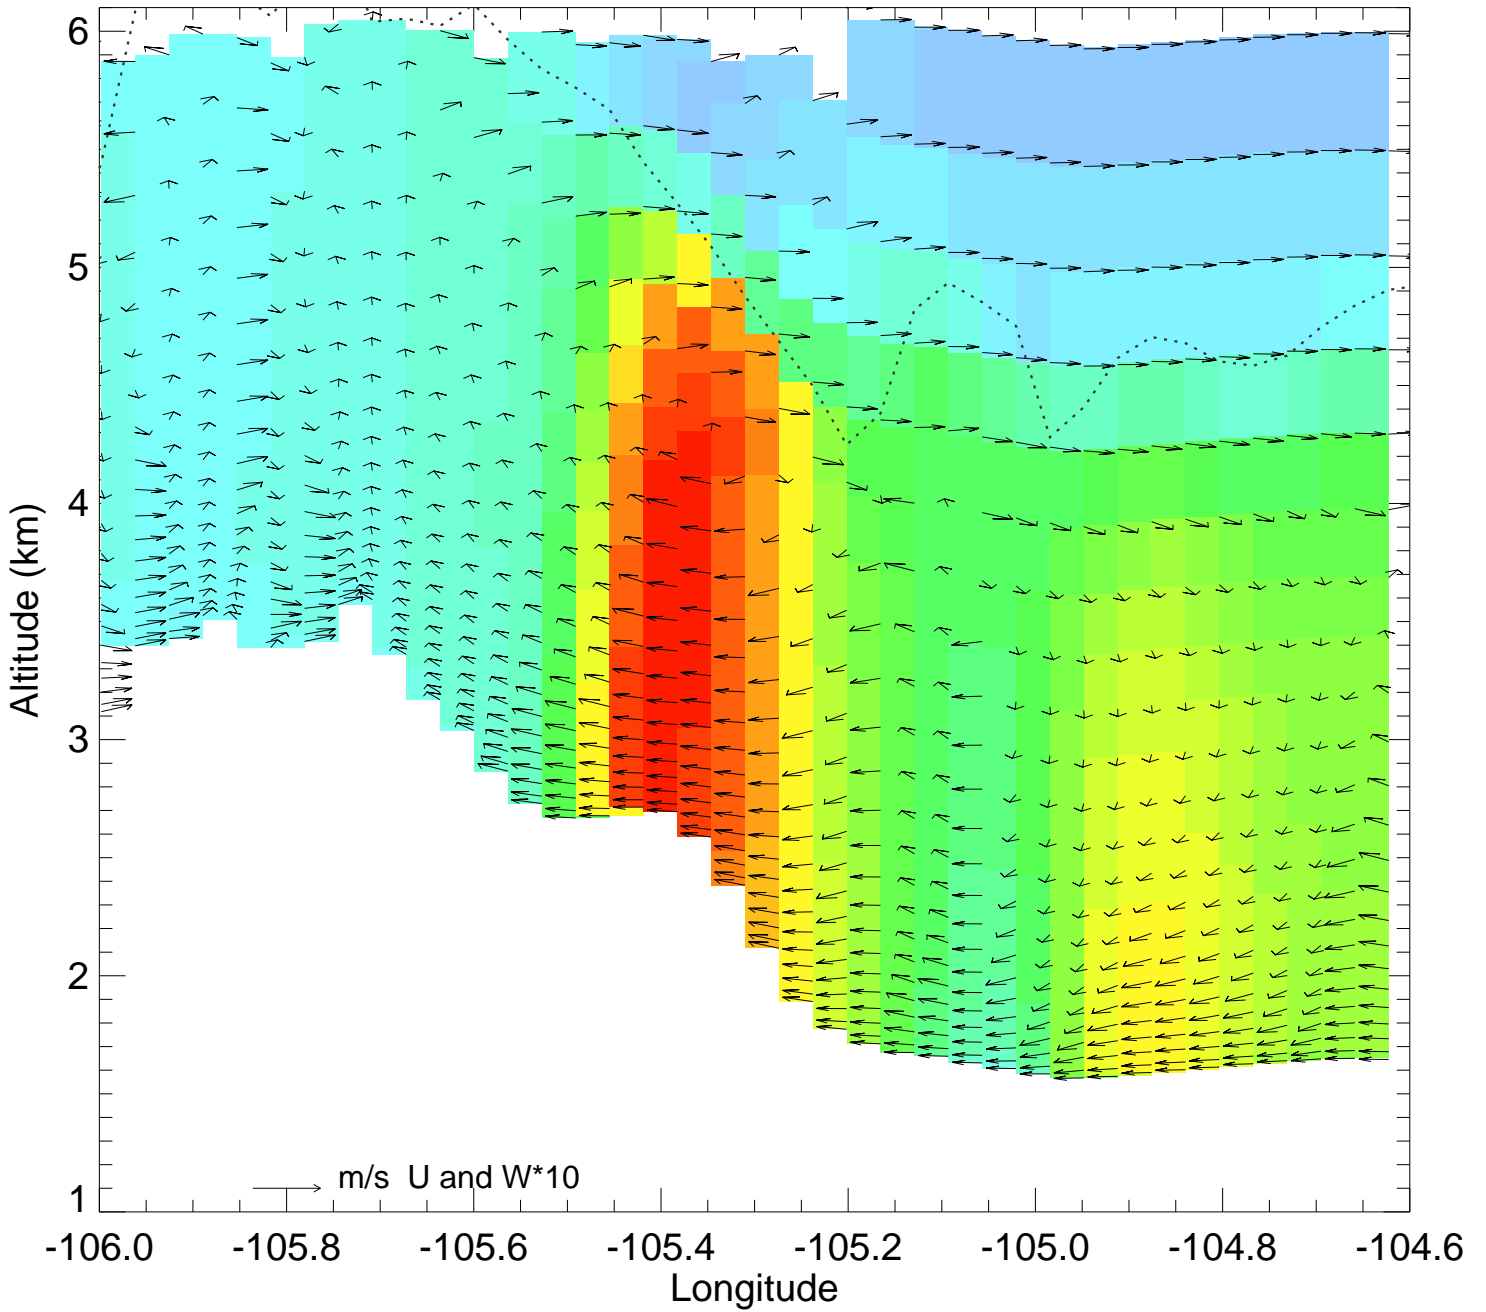

Ozone @ 39.74N 2014-07-22_19:00:00