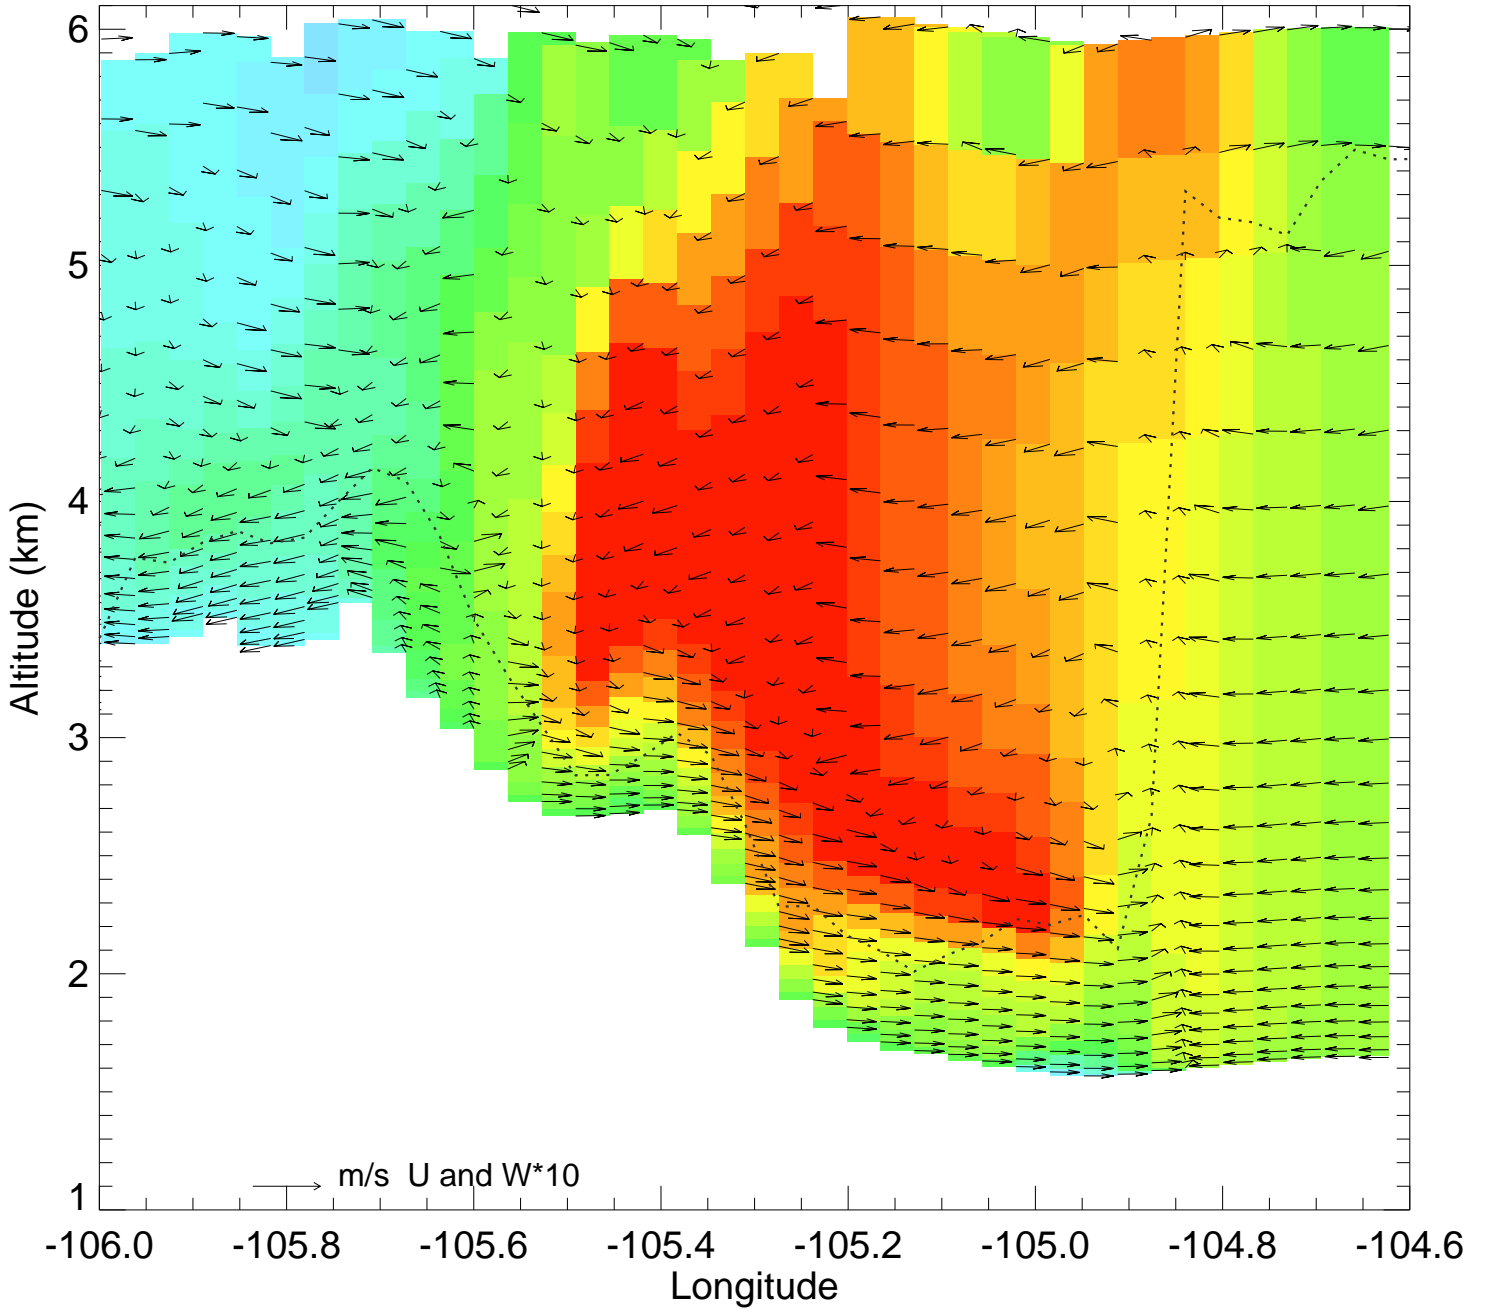

Ozone @ 39.74N 2014-07-22_18:00:00

Ozone @ 39.74N 2014-07-22_19:00:00

Ozone @ 39.74N 2014-07-22_20:00:00

Ozone @ 39.74N 2014-07-22_21:00:00

Ozone @ 39.74N 2014-07-22_22:00:00

Ozone @ 39.74N 2014-07-22_23:00:00

Ozone @ 39.74N 2014-07-23_00:00:00

Ozone @ 39.74N 2014-07-23_01:00:00

Ozone @ 39.74N 2014-07-23_02:00:00

Ozone @ 39.74N 2014-07-23_03:00:00

Ozone @ 39.74N 2014-07-23_04:00:00

Ozone @ 39.74N 2014-07-23_05:00:00