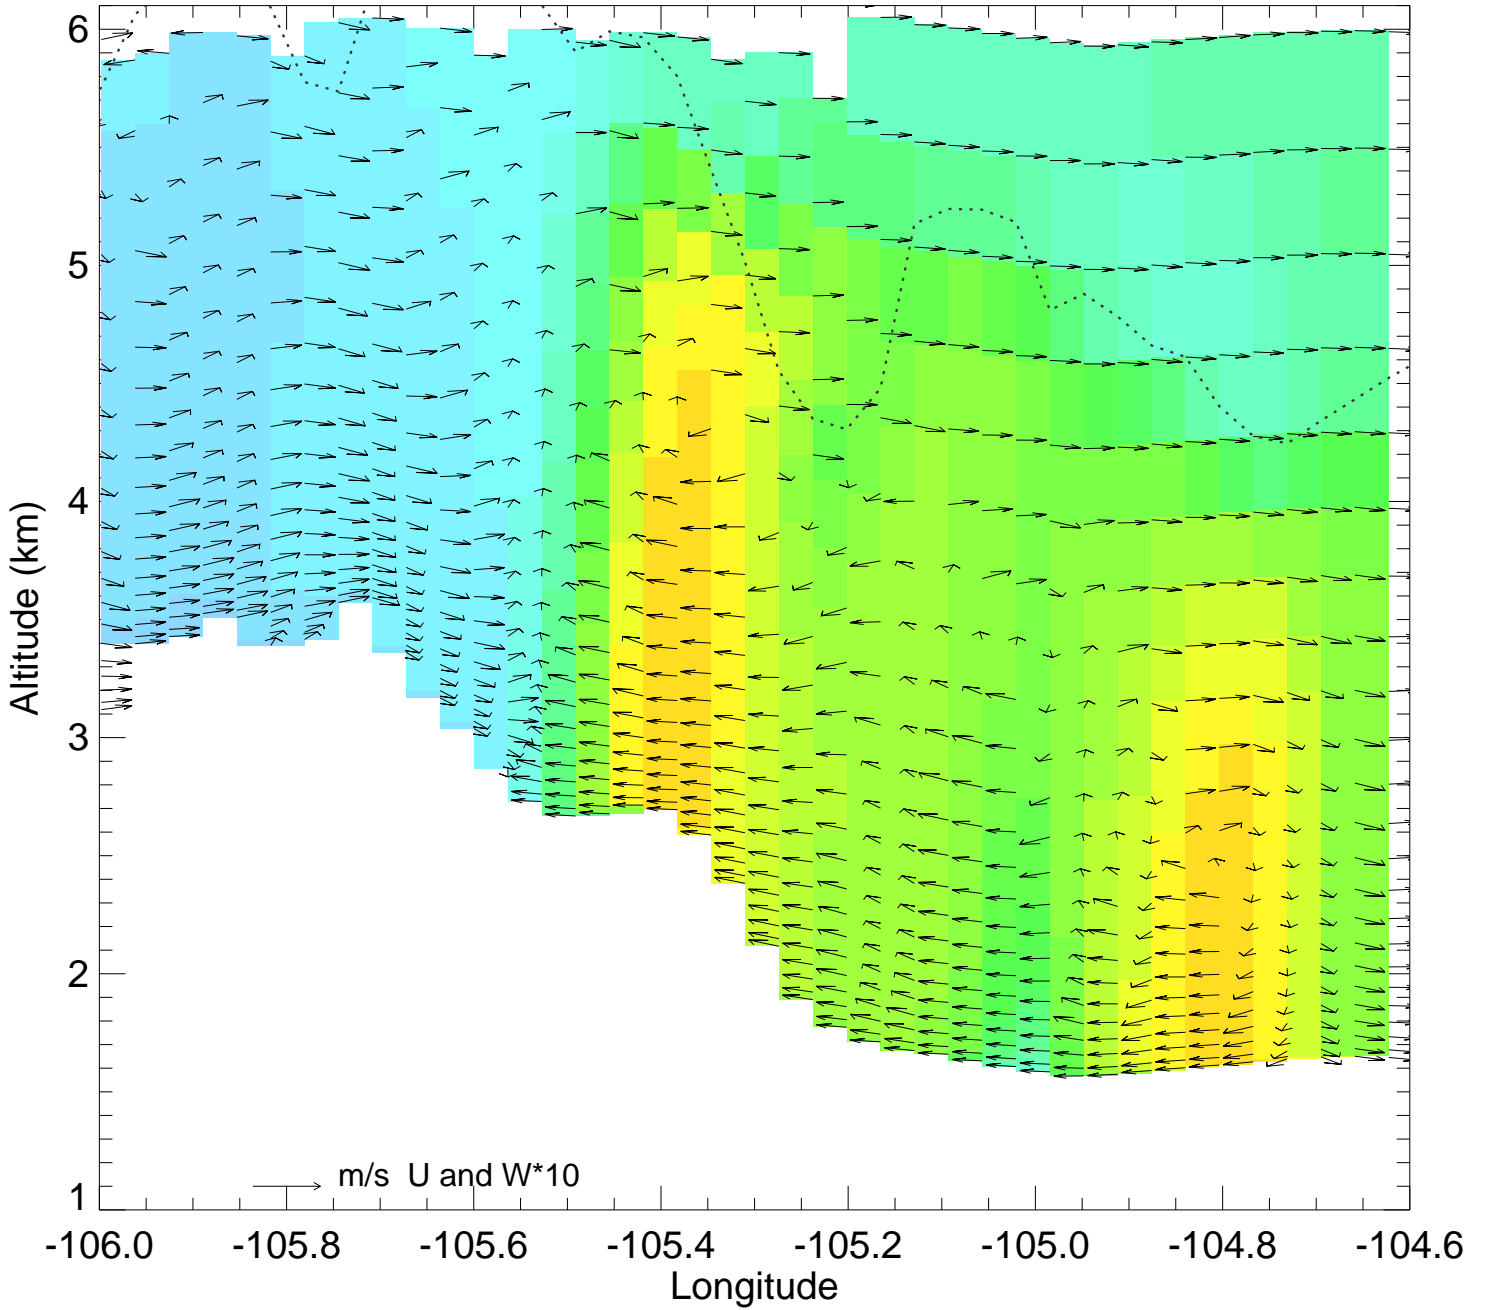

Ozone @ 39.74N 2014-07-23_12:00:00

Ozone @ 39.74N 2014-07-23_13:00:00

Ozone @ 39.74N 2014-07-23_14:00:00

Ozone @ 39.74N 2014-07-23_15:00:00

Ozone @ 39.74N 2014-07-23_16:00:00

Ozone @ 39.74N 2014-07-23_17:00:00

Ozone @ 39.74N 2014-07-23_18:00:00

Ozone @ 39.74N 2014-07-23_19:00:00

Ozone @ 39.74N 2014-07-23_20:00:00

Ozone @ 39.74N 2014-07-23_21:00:00

Ozone @ 39.74N 2014-07-23_22:00:00

Ozone @ 39.74N 2014-07-23_23:00:00