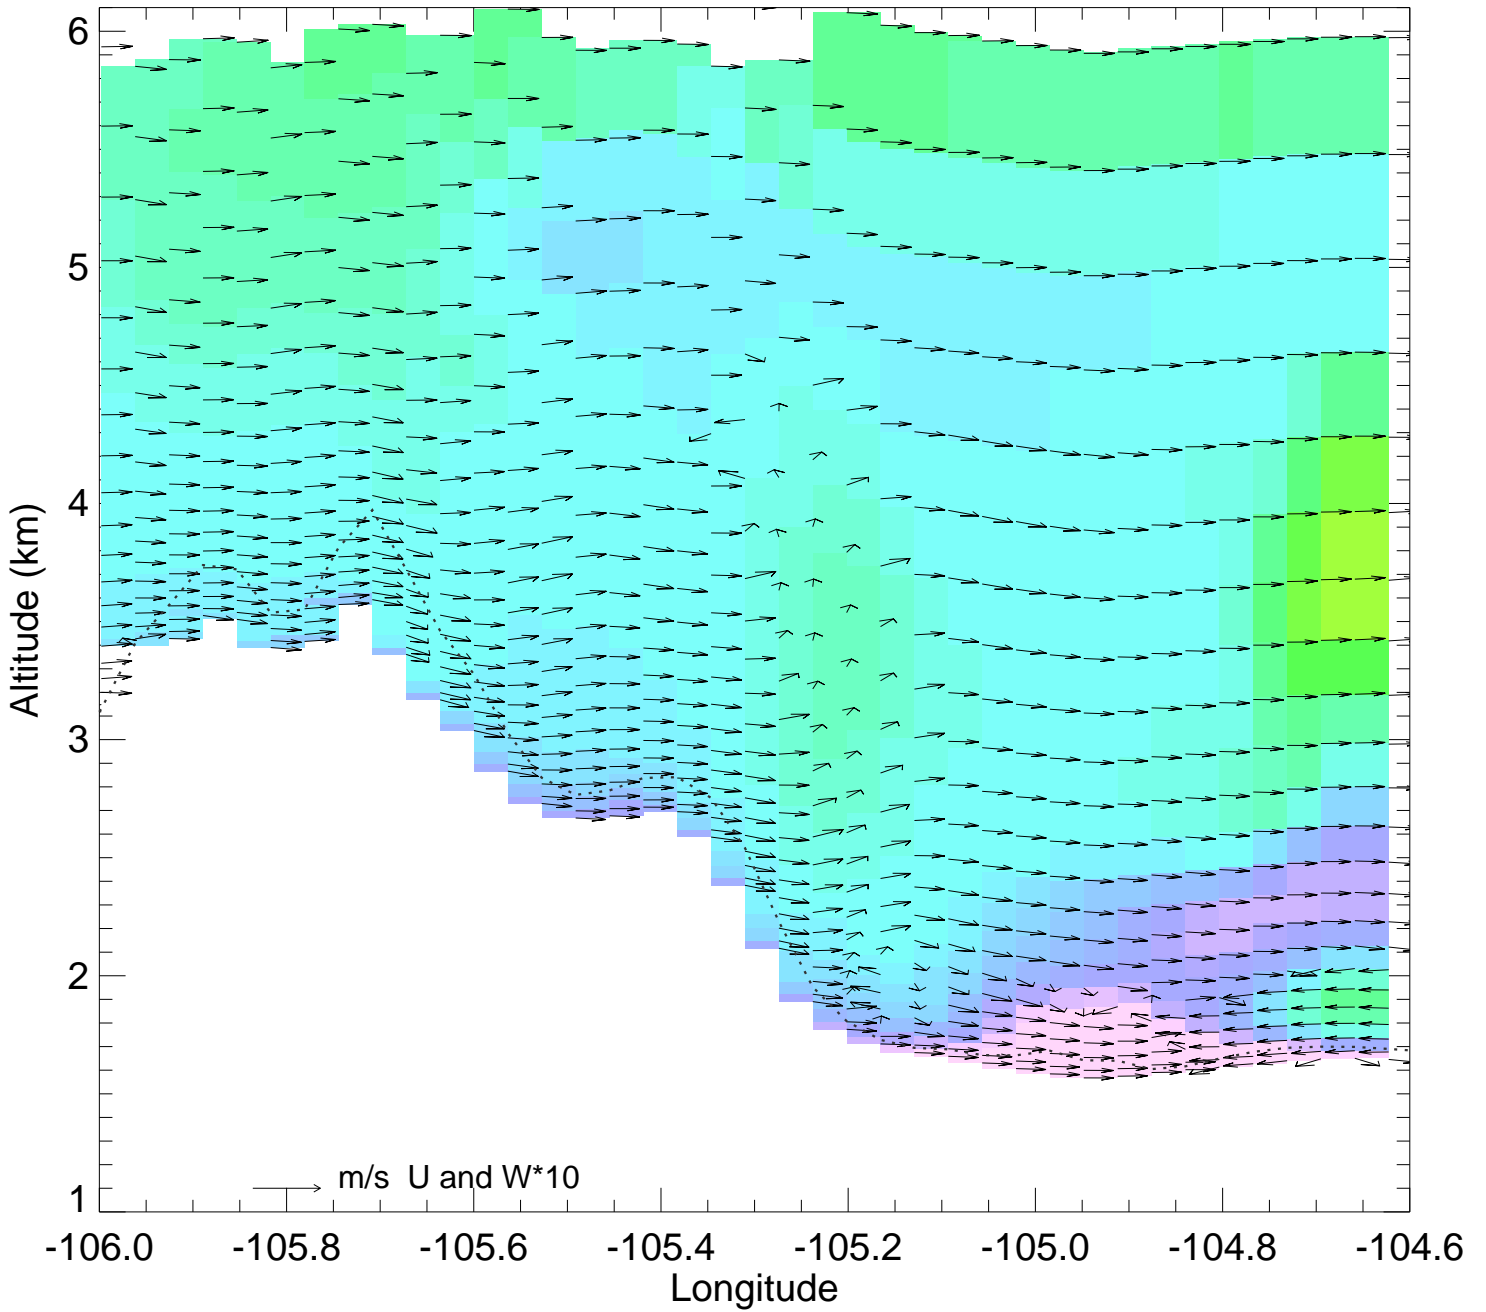

Topography and E_C2H6

Ozone @ 39.74N 2014-07-22_00:00:00

Ozone @ 39.74N 2014-07-22_01:00:00

Ozone @ 39.74N 2014-07-22_02:00:00

Ozone @ 39.74N 2014-07-22_03:00:00

Ozone @ 39.74N 2014-07-22_04:00:00

Ozone @ 39.74N 2014-07-22_05:00:00

Ozone @ 39.74N 2014-07-22_06:00:00

Ozone @ 39.74N 2014-07-22_07:00:00

Ozone @ 39.74N 2014-07-22_08:00:00

Ozone @ 39.74N 2014-07-22_09:00:00

Ozone @ 39.74N 2014-07-22_10:00:00

Ozone @ 39.74N 2014-07-22_11:00:00