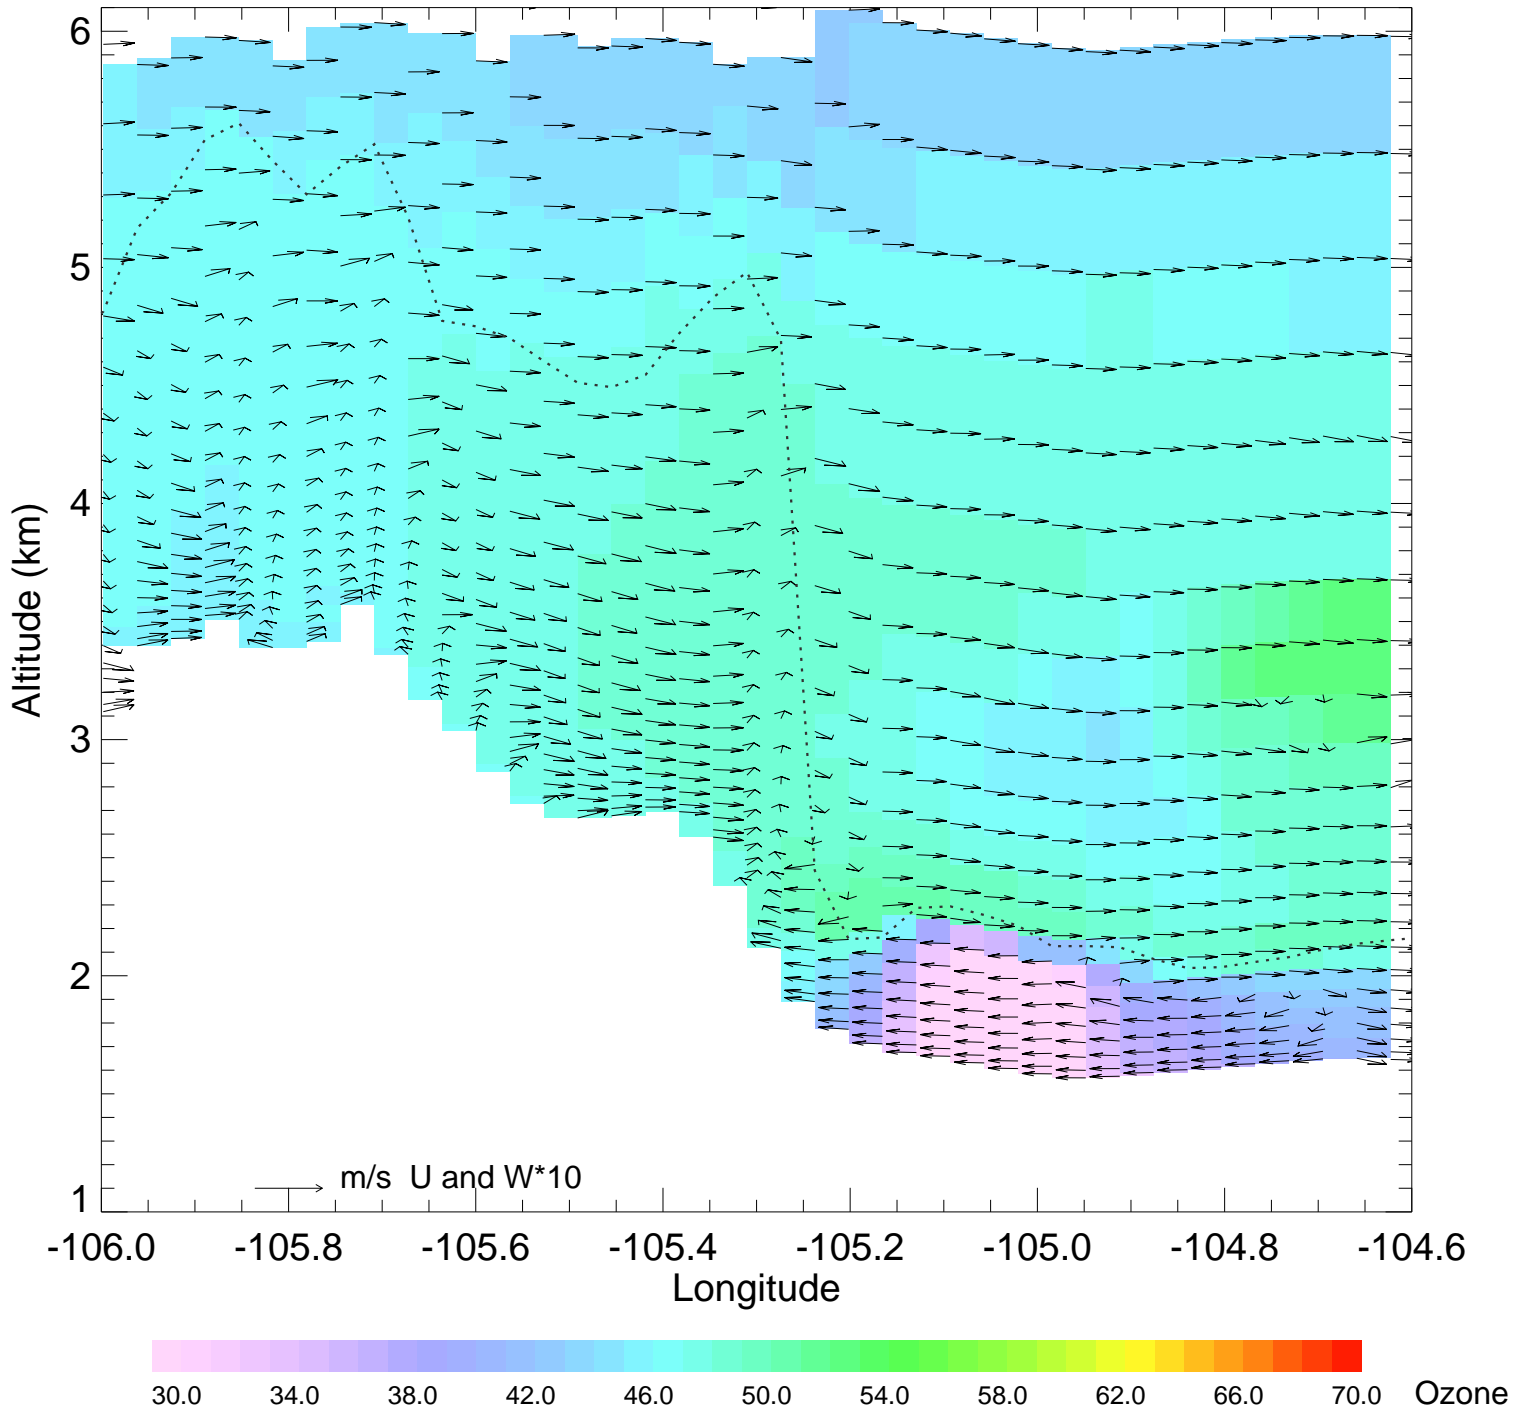

Ozone @ 39.74N 2014-07-22_12:00:00

Ozone @ 39.74N 2014-07-22_13:00:00

Ozone @ 39.74N 2014-07-22_14:00:00

Ozone @ 39.74N 2014-07-22_15:00:00

Ozone @ 39.74N 2014-07-22_16:00:00

Ozone @ 39.74N 2014-07-22_17:00:00