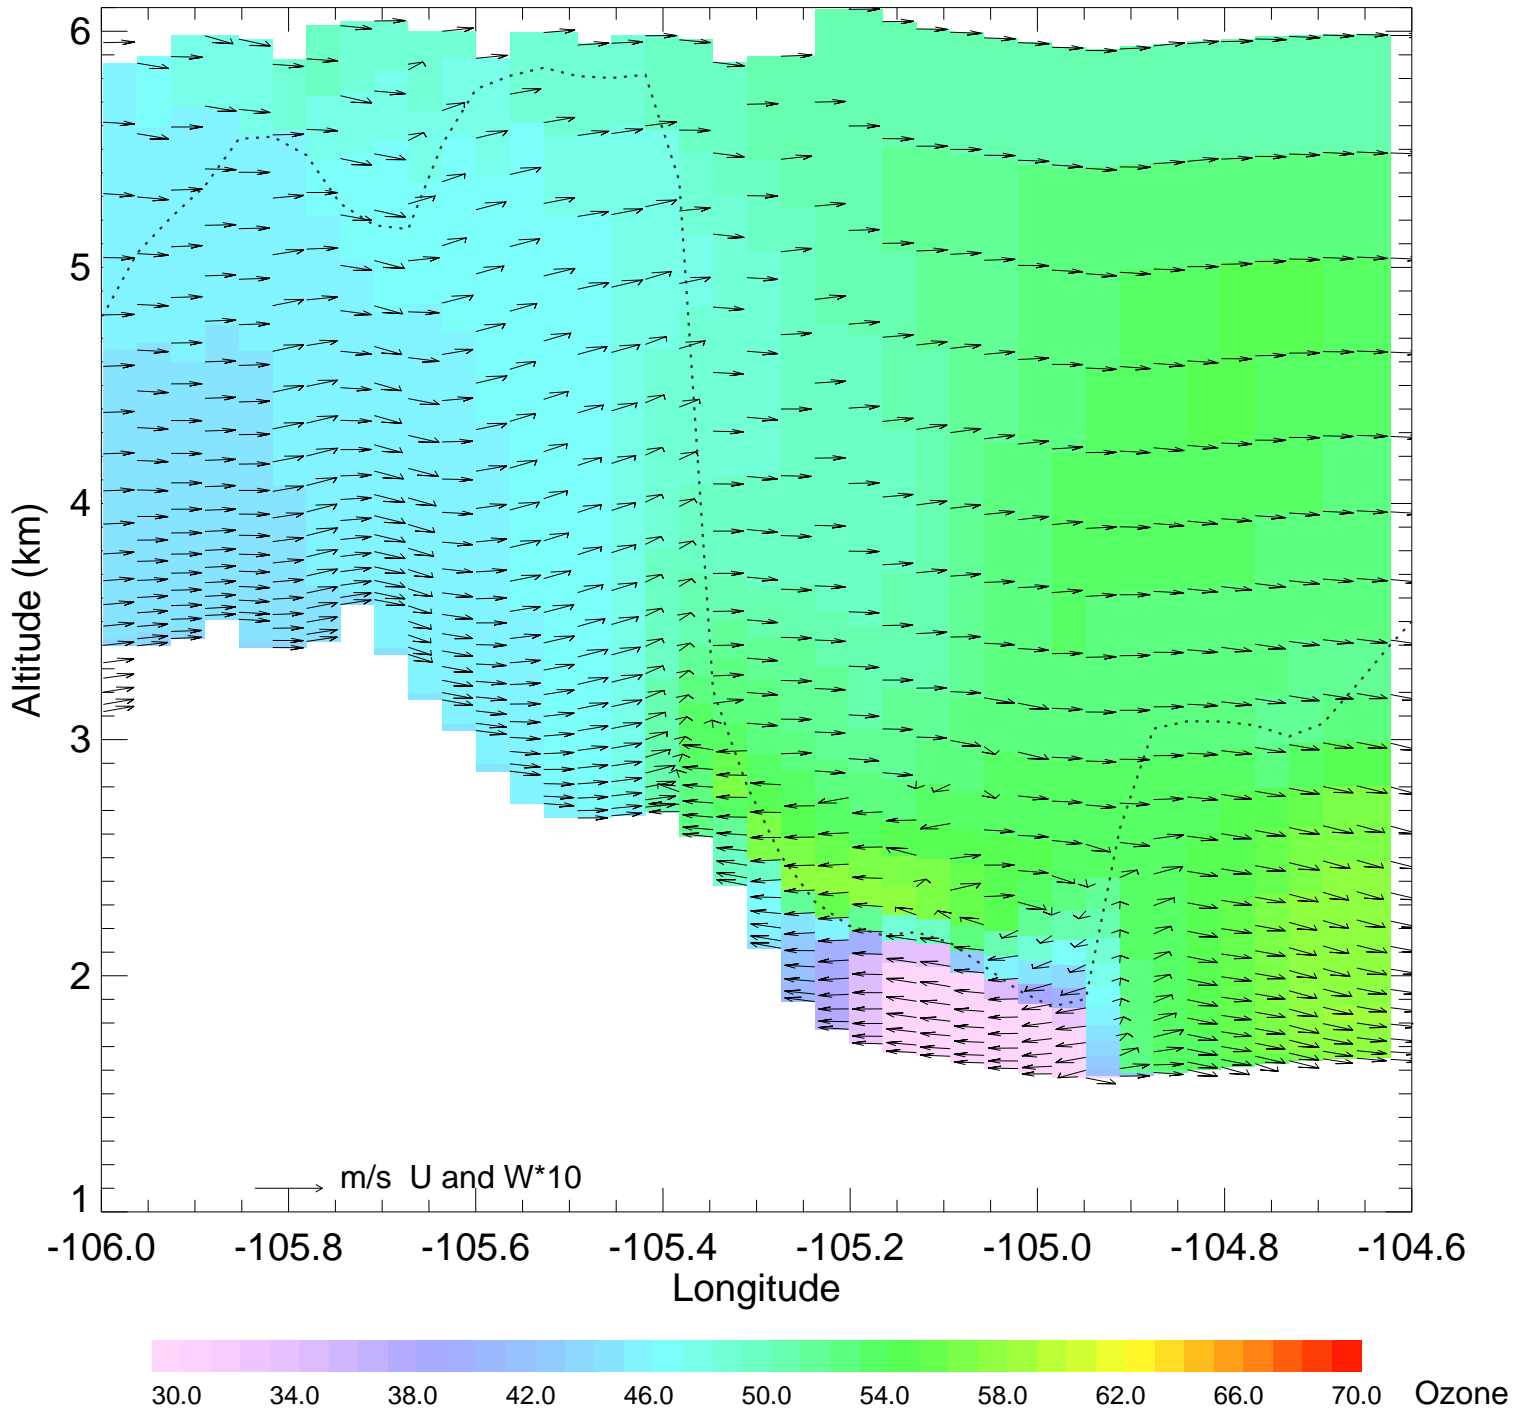

Ozone @ 39.74N 2014-07-23_12:00:00

Ozone @ 39.74N 2014-07-23_13:00:00

Ozone @ 39.74N 2014-07-23_14:00:00

Ozone @ 39.74N 2014-07-23_15:00:00

Ozone @ 39.74N 2014-07-23_16:00:00

Ozone @ 39.74N 2014-07-23_17:00:00

Ozone @ 39.74N 2014-07-23_18:00:00

Ozone @ 39.74N 2014-07-23_19:00:00

Ozone @ 39.74N 2014-07-23_20:00:00

Ozone @ 39.74N 2014-07-23_21:00:00

Ozone @ 39.74N 2014-07-23_22:00:00

Ozone @ 39.74N 2014-07-23_23:00:00