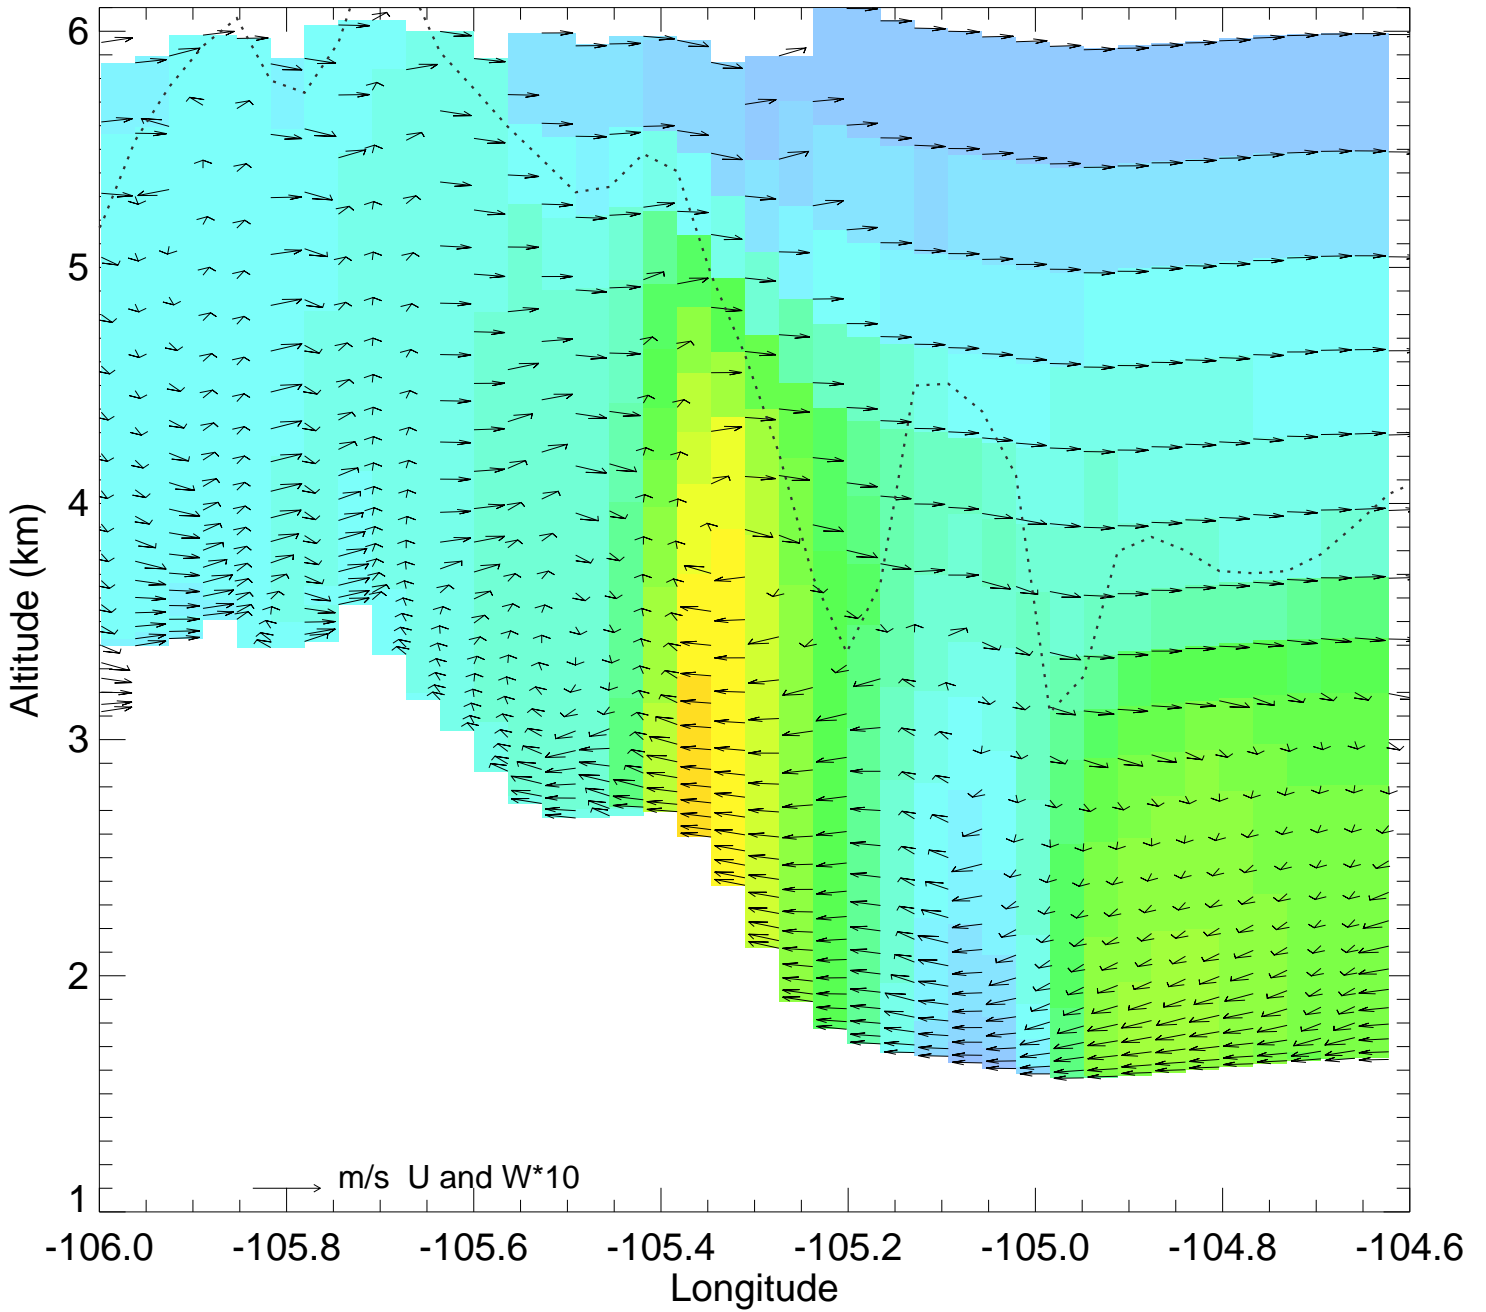

Ozone @ 39.74N 2014-07-22_18:00:00