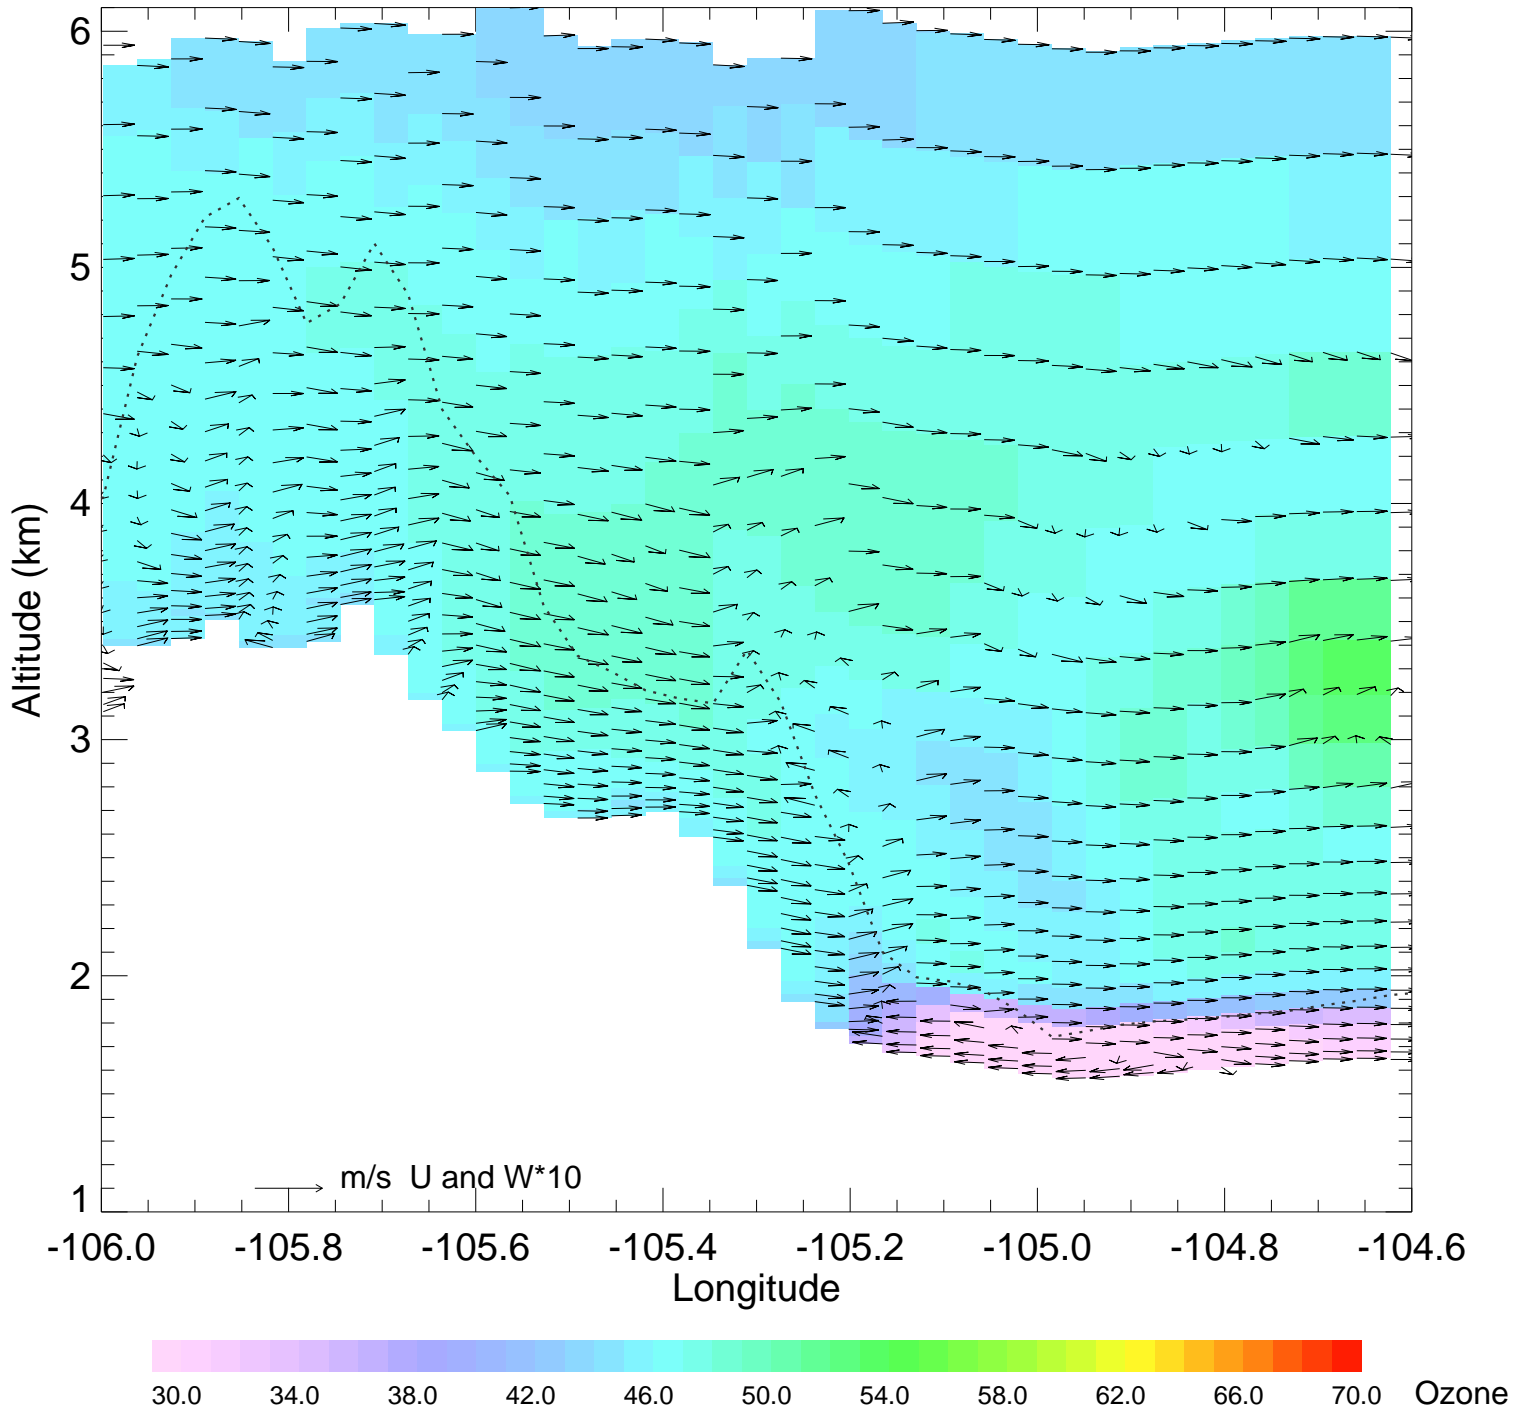

Ozone @ 39.74N 2014-07-22_12:00:00

Ozone @ 39.74N 2014-07-22_13:00:00

Ozone @ 39.74N 2014-07-22_14:00:00

Ozone @ 39.74N 2014-07-22_15:00:00

Ozone @ 39.74N 2014-07-22_16:00:00

Ozone @ 39.74N 2014-07-22_17:00:00