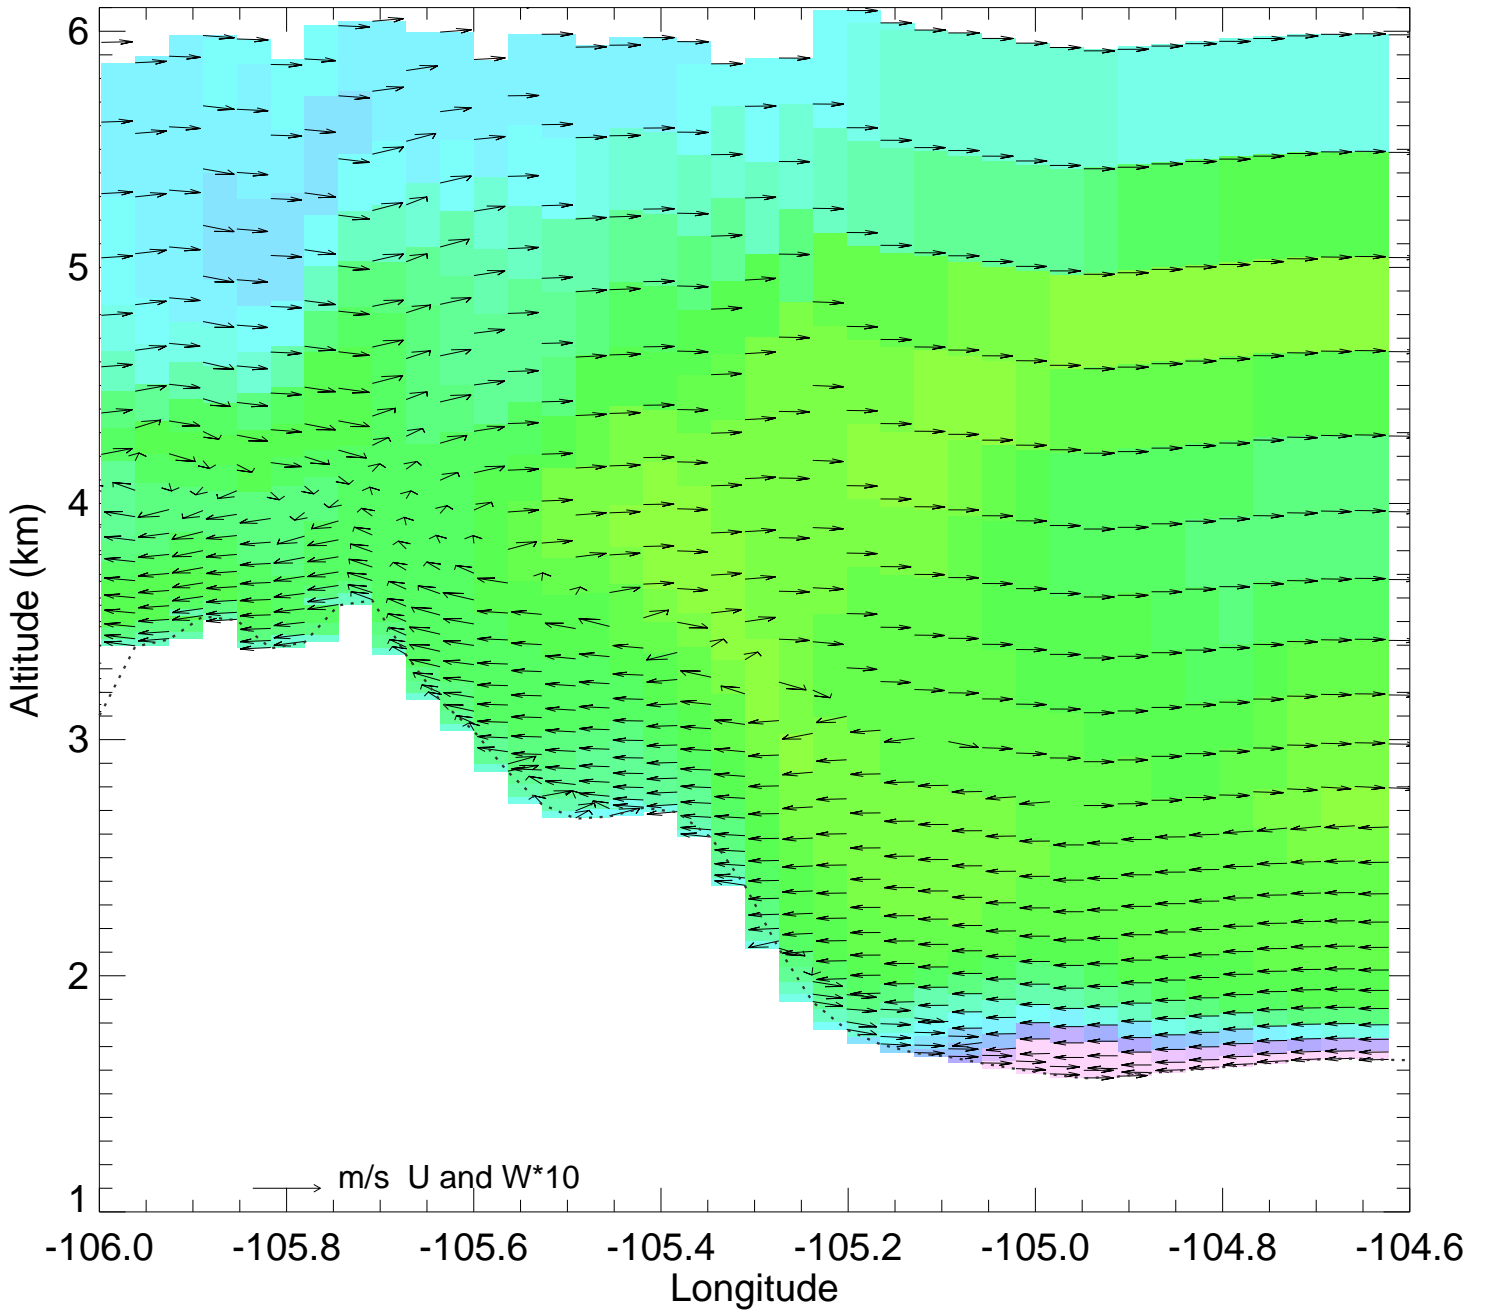

Ozone @ 39.74N 2014-07-23_06:00:00