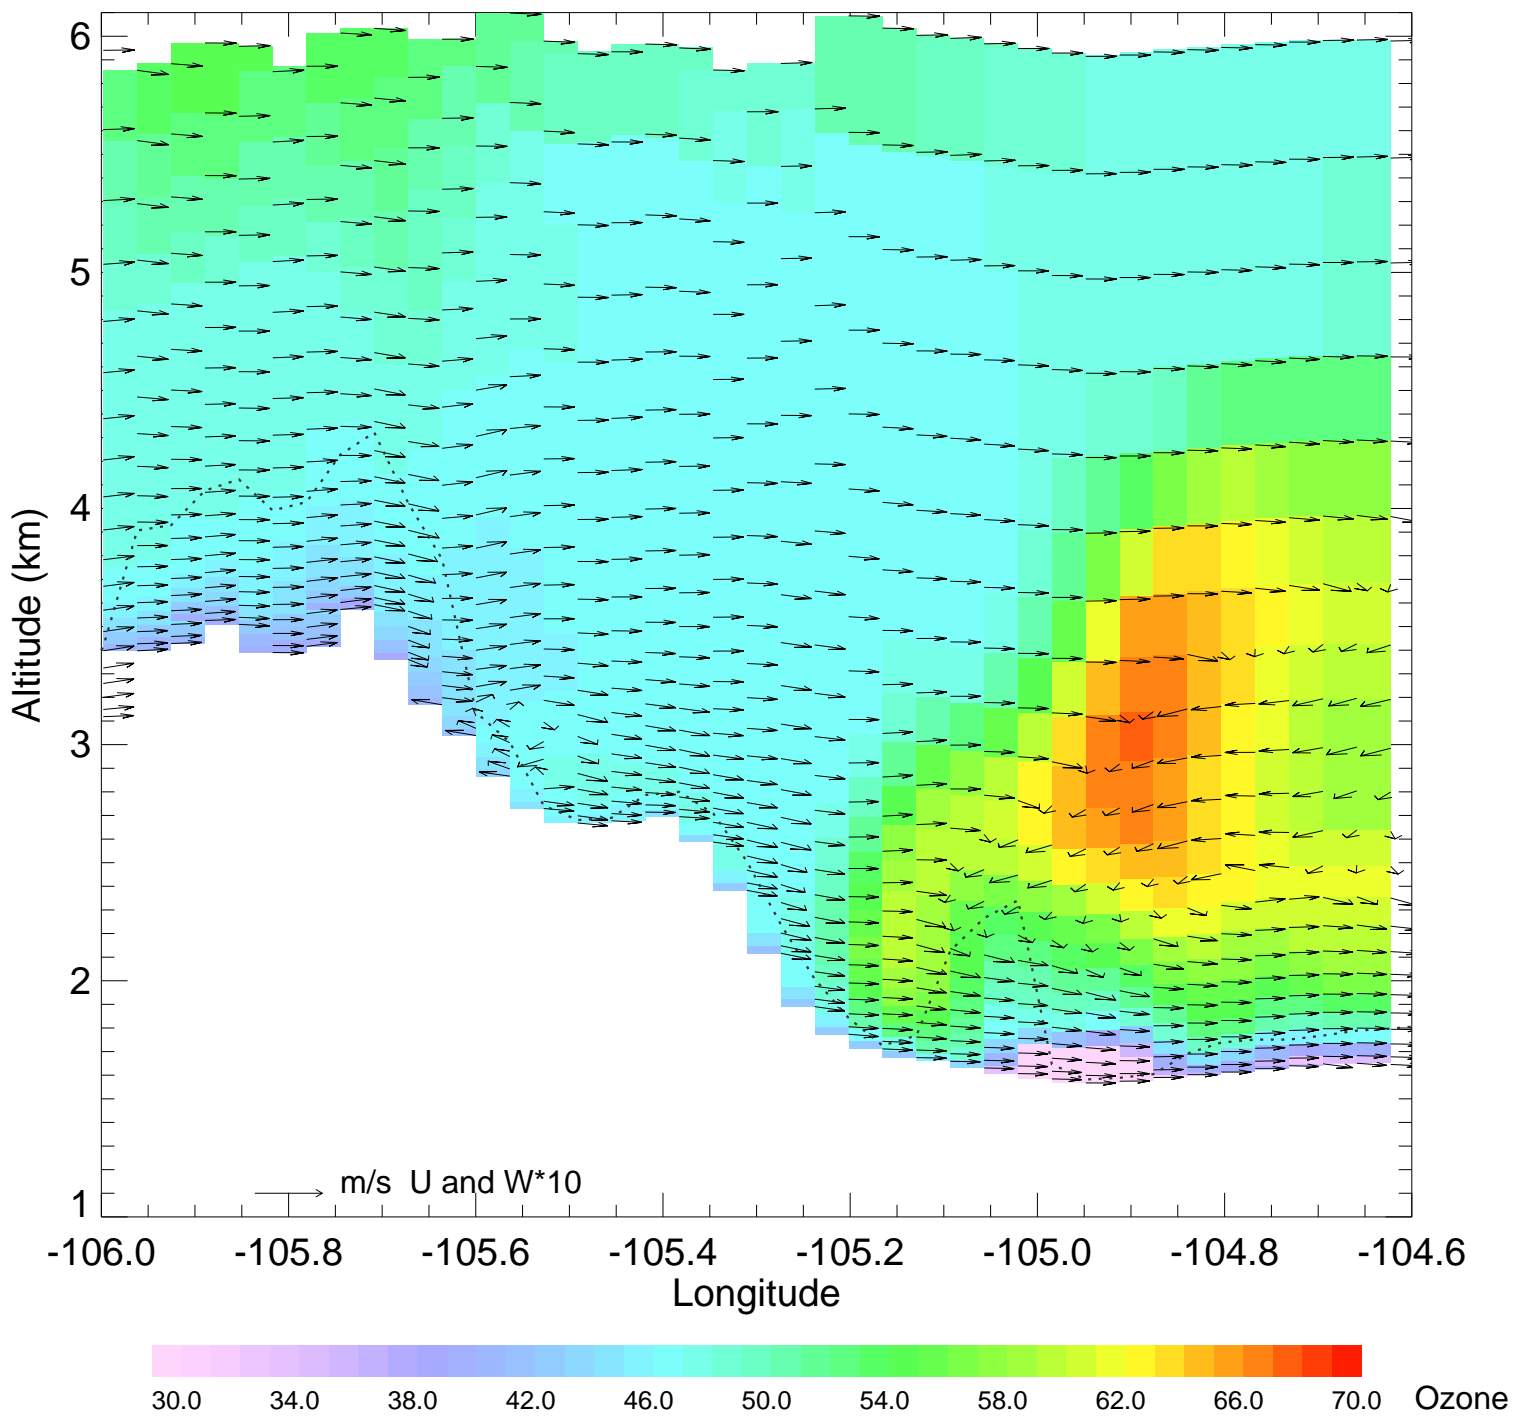

Topography and E_C2H6

Ozone @ 39.74N 2014-07-22_00:00:00

Ozone @ 39.74N 2014-07-22_01:00:00

Ozone @ 39.74N 2014-07-22_02:00:00

Ozone @ 39.74N 2014-07-22_03:00:00

Ozone @ 39.74N 2014-07-22_04:00:00

Ozone @ 39.74N 2014-07-22_05:00:00