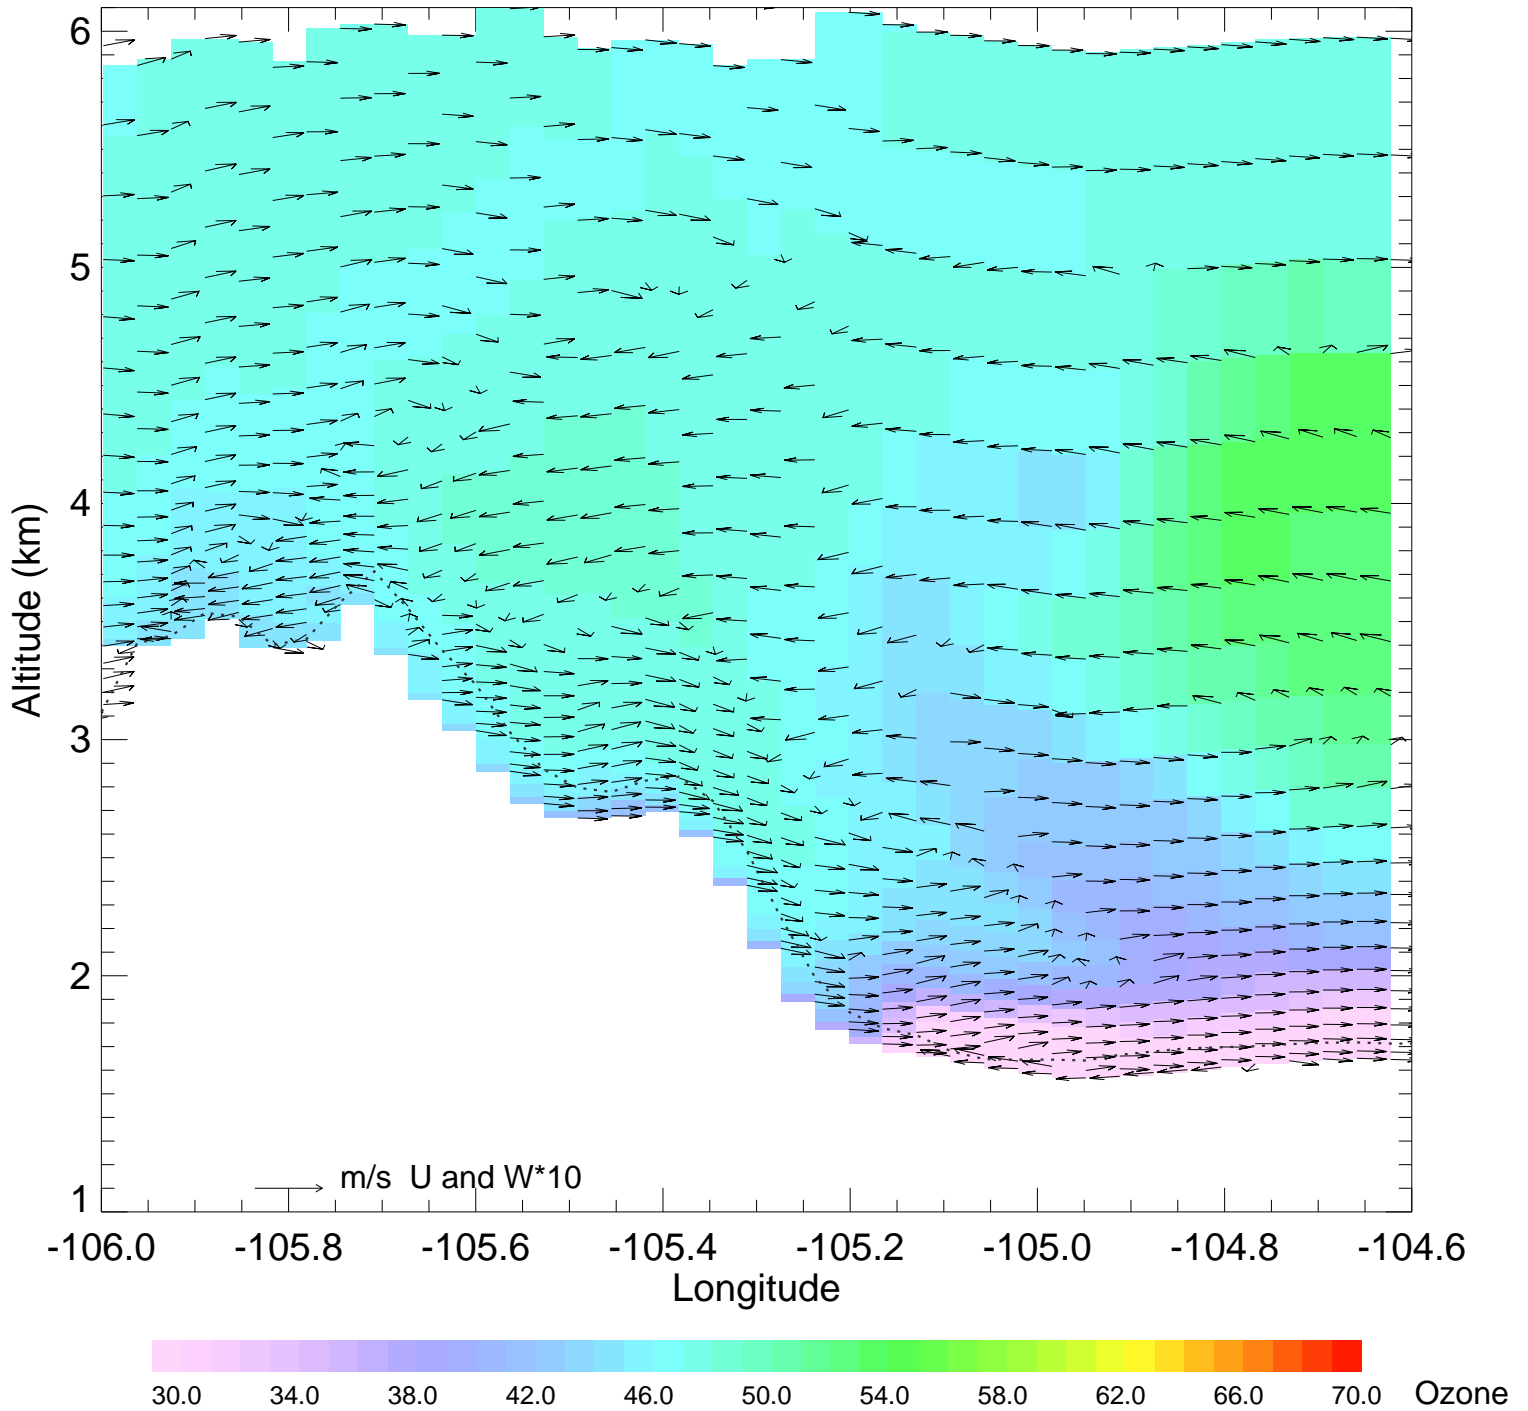

Ozone @ 39.74N 2014-07-22_06:00:00

Ozone @ 39.74N 2014-07-22_07:00:00

Ozone @ 39.74N 2014-07-22_08:00:00

Ozone @ 39.74N 2014-07-22_09:00:00

Ozone @ 39.74N 2014-07-22_10:00:00

Ozone @ 39.74N 2014-07-22_11:00:00