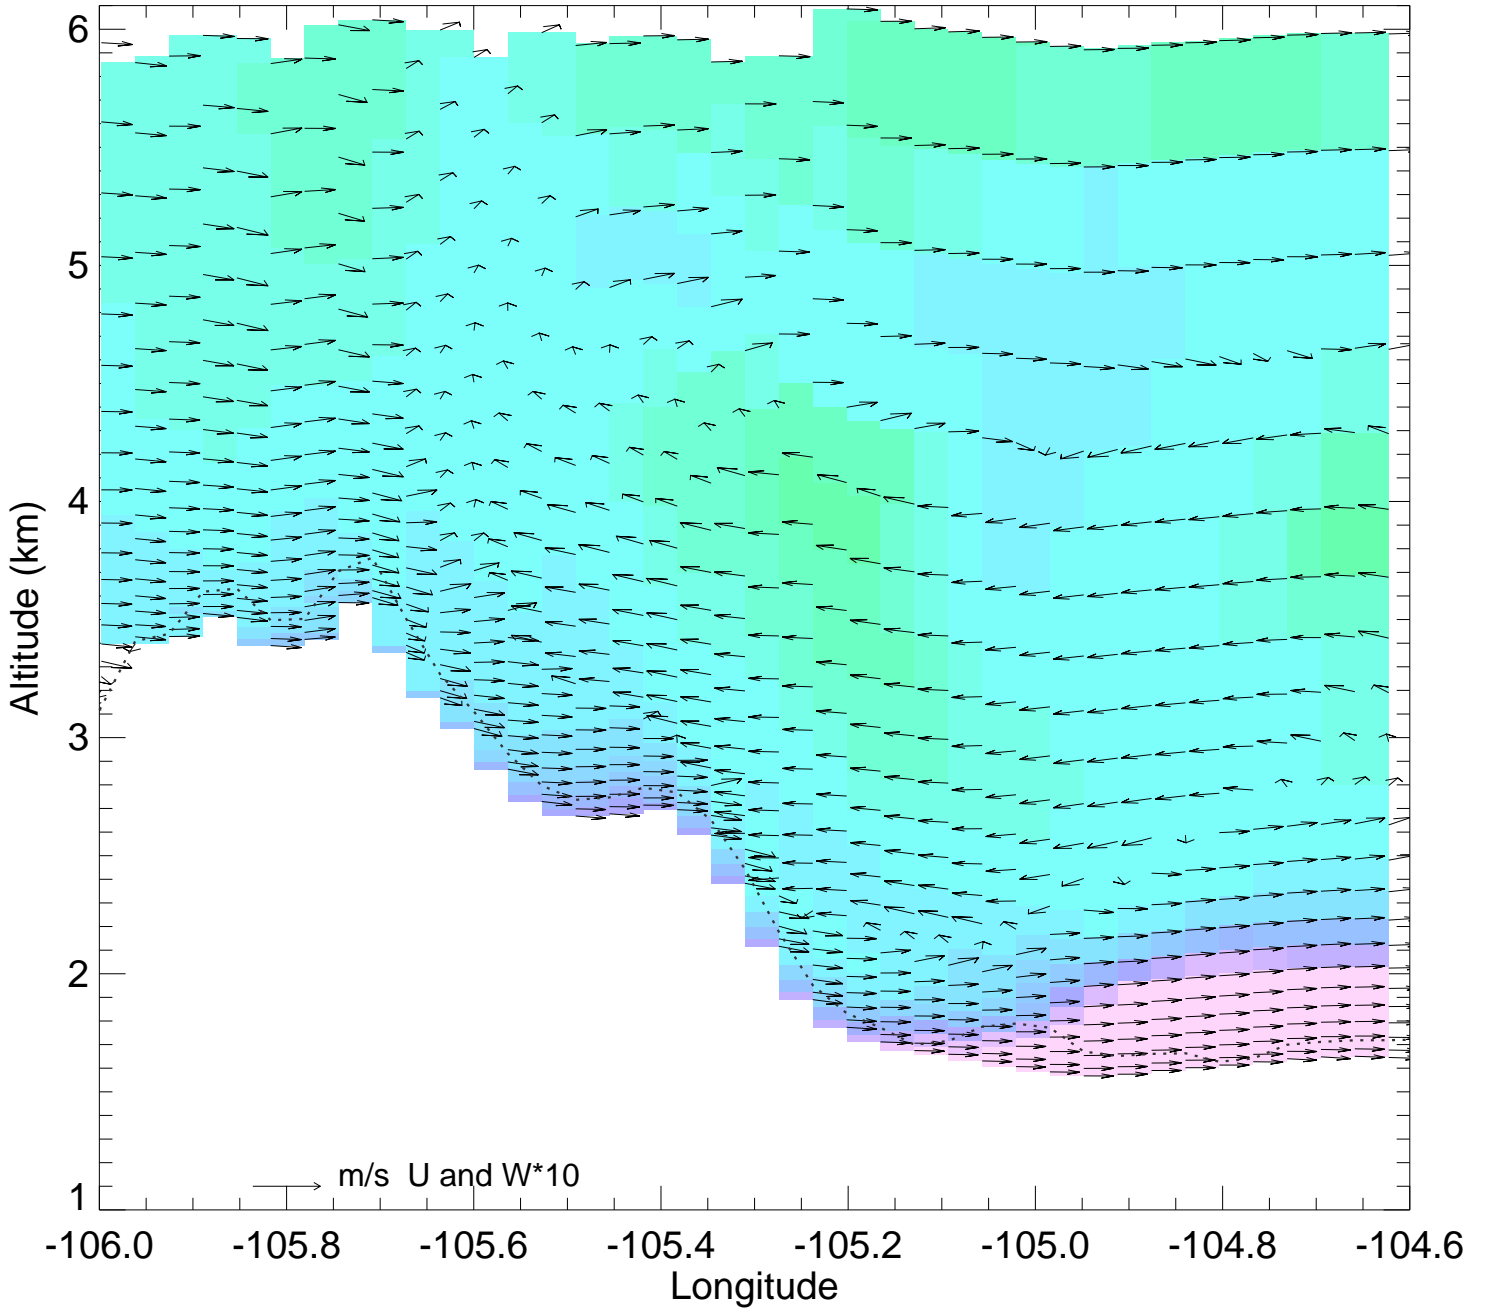

Topography and E_C2H6

Ozone @ 39.74N 2014-07-22_00:00:00

Ozone @ 39.74N 2014-07-22_01:00:00

Ozone @ 39.74N 2014-07-22_02:00:00

Ozone @ 39.74N 2014-07-22_03:00:00

Ozone @ 39.74N 2014-07-22_04:00:00

Ozone @ 39.74N 2014-07-22_05:00:00

Ozone @ 39.74N 2014-07-22_06:00:00

Ozone @ 39.74N 2014-07-22_07:00:00

Ozone @ 39.74N 2014-07-22_08:00:00

Ozone @ 39.74N 2014-07-22_09:00:00

Ozone @ 39.74N 2014-07-22_10:00:00

Ozone @ 39.74N 2014-07-22_11:00:00