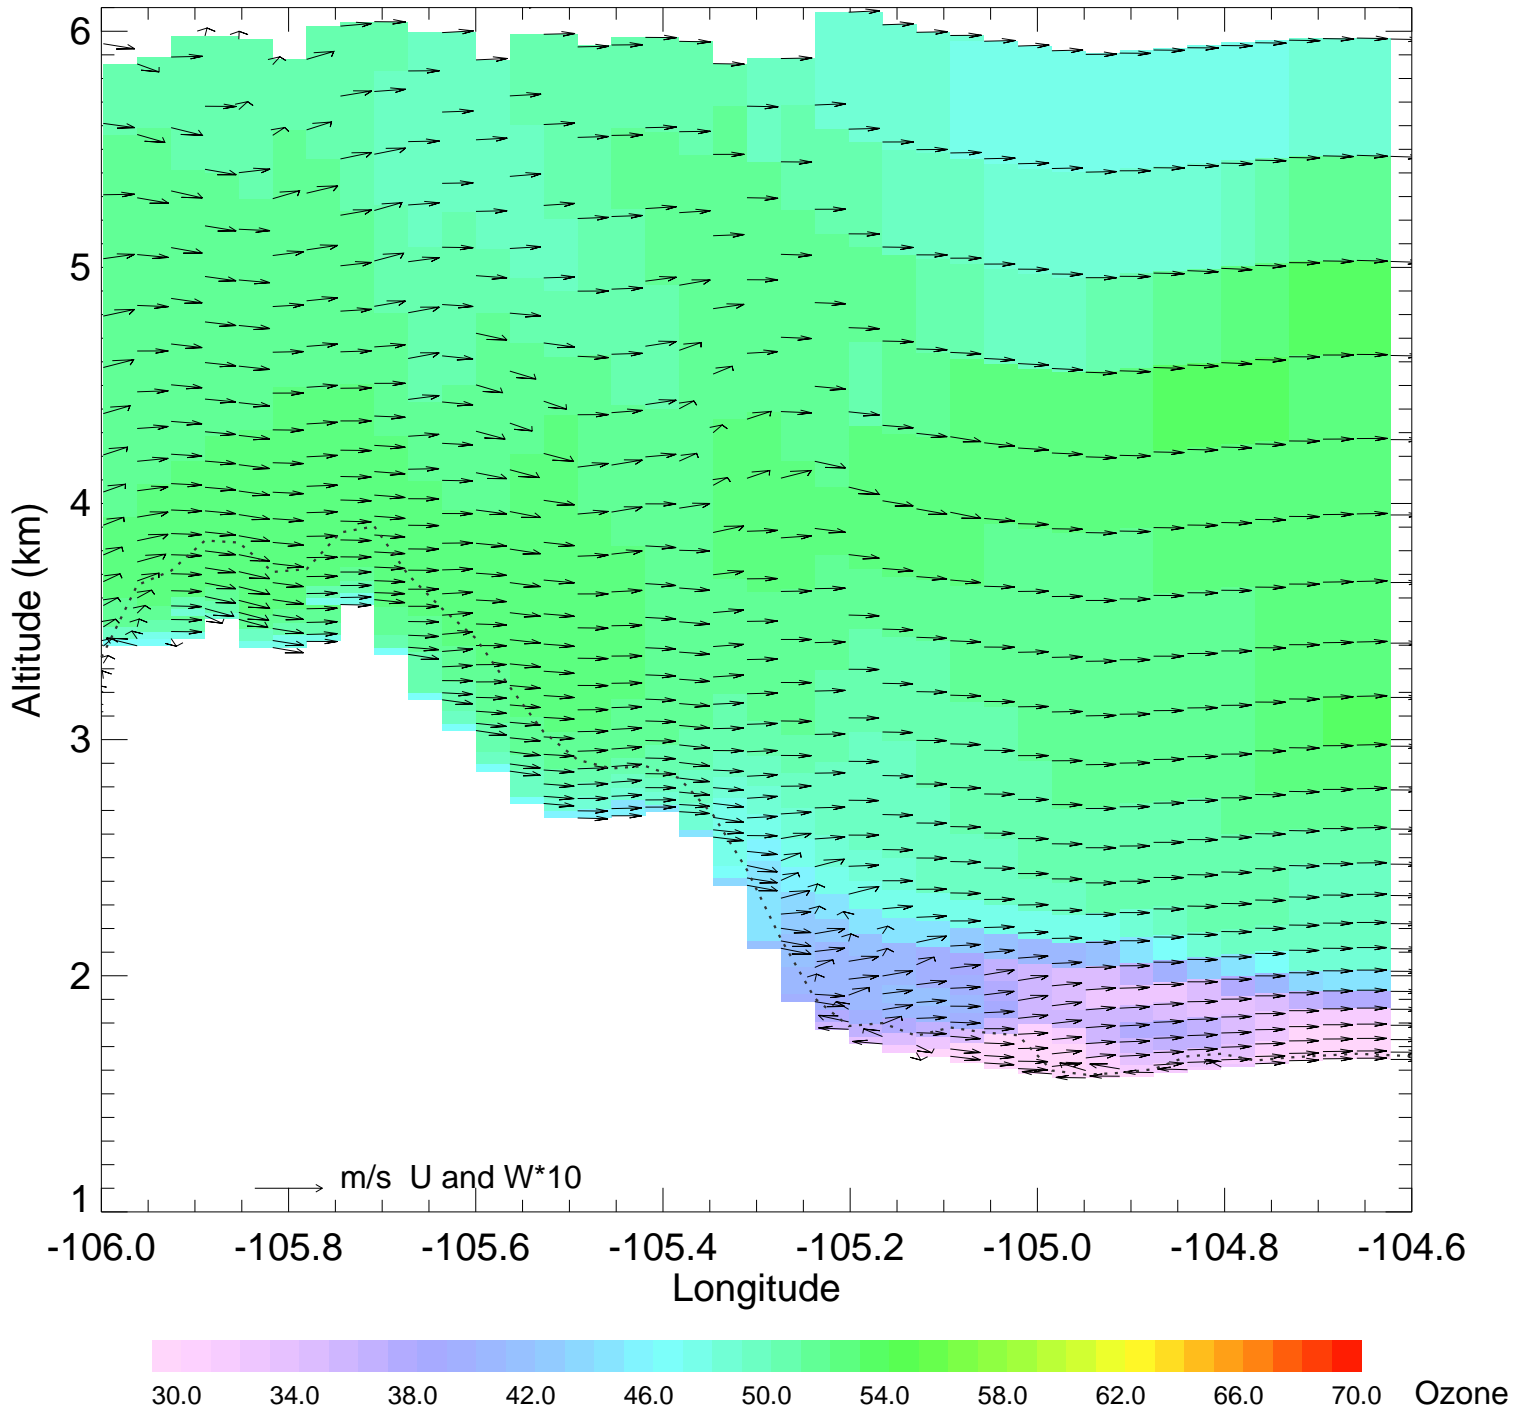

Ozone @ 39.74N 2014-07-23_06:00:00

Ozone @ 39.74N 2014-07-23_07:00:00

Ozone @ 39.74N 2014-07-23_08:00:00

Ozone @ 39.74N 2014-07-23_09:00:00

Ozone @ 39.74N 2014-07-23_10:00:00

Ozone @ 39.74N 2014-07-23_11:00:00

Ozone @ 39.74N 2014-07-23_12:00:00

Ozone @ 39.74N 2014-07-23_13:00:00

Ozone @ 39.74N 2014-07-23_14:00:00

Ozone @ 39.74N 2014-07-23_15:00:00

Ozone @ 39.74N 2014-07-23_16:00:00

Ozone @ 39.74N 2014-07-23_17:00:00