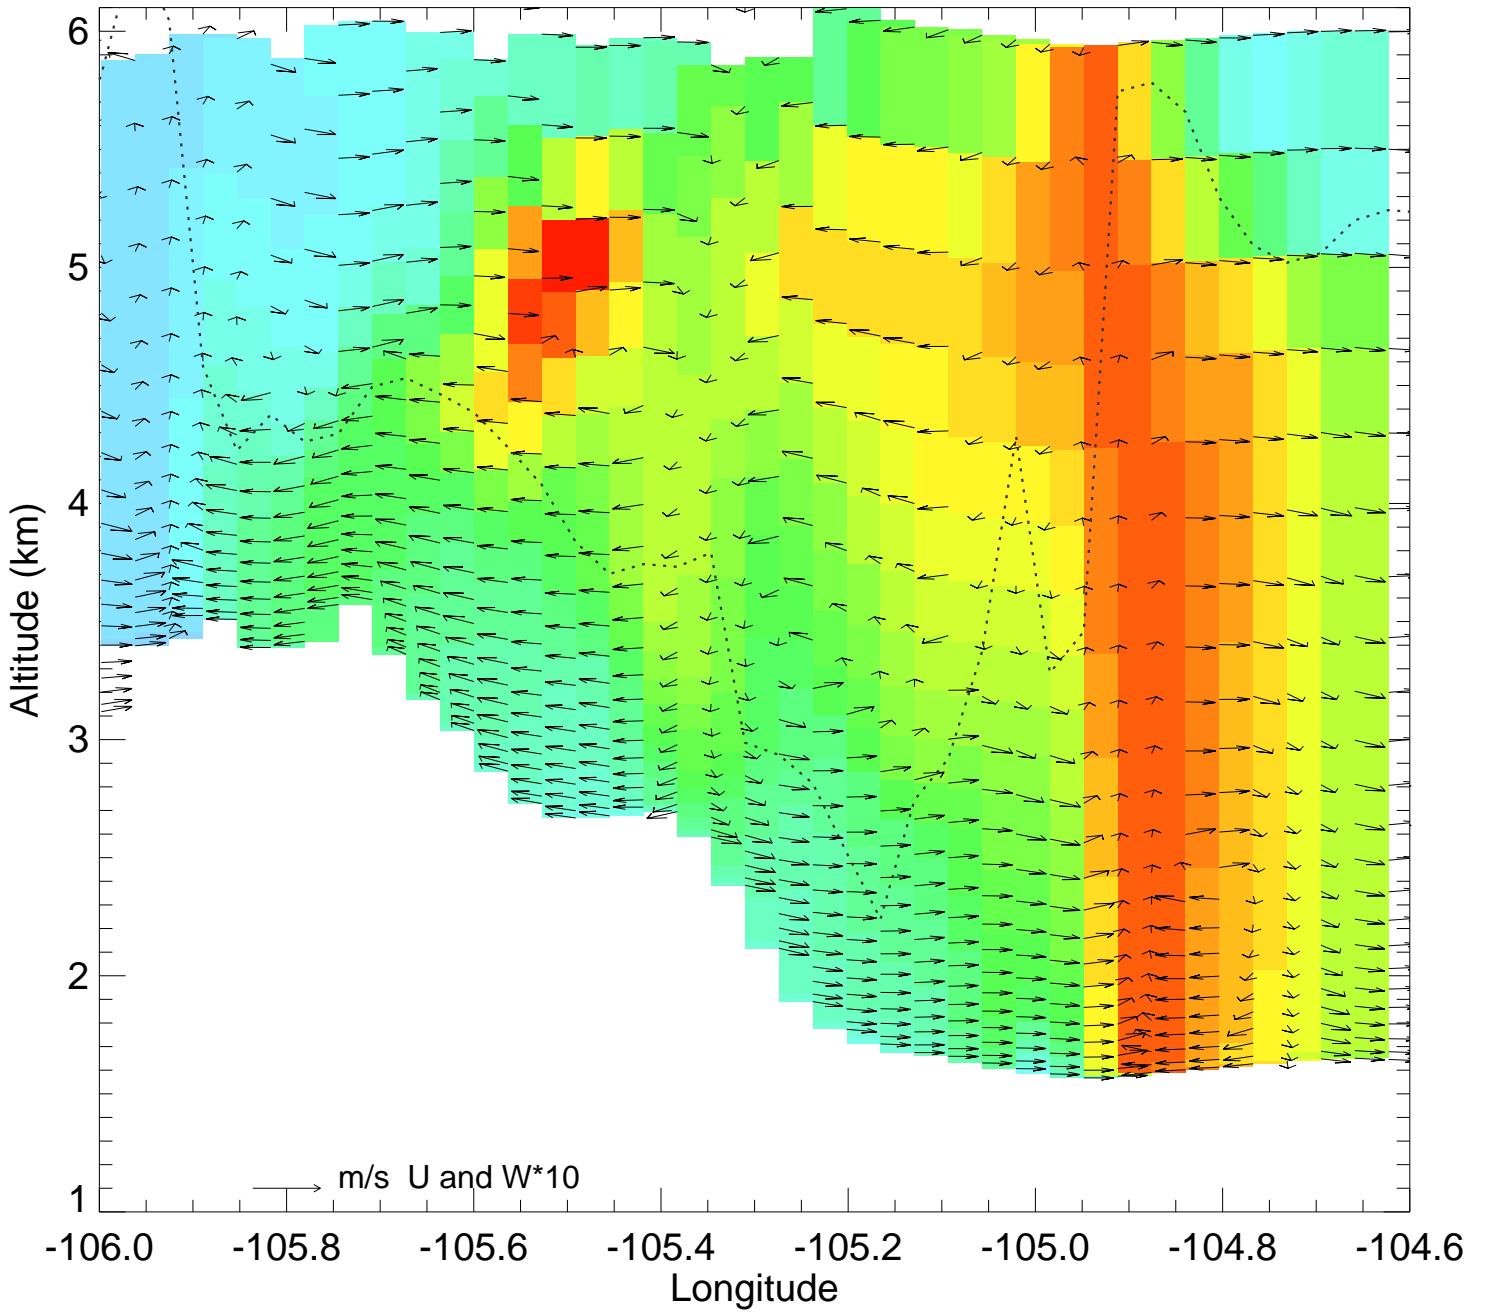

Ozone @ 39.74N 2014-07-23_12:00:00

Ozone @ 39.74N 2014-07-23_13:00:00

Ozone @ 39.74N 2014-07-23_14:00:00

Ozone @ 39.74N 2014-07-23_15:00:00

Ozone @ 39.74N 2014-07-23_16:00:00

Ozone @ 39.74N 2014-07-23_17:00:00

Ozone @ 39.74N 2014-07-23_18:00:00

Ozone @ 39.74N 2014-07-23_19:00:00

Ozone @ 39.74N 2014-07-23_20:00:00

Ozone @ 39.74N 2014-07-23_21:00:00

Ozone @ 39.74N 2014-07-23_22:00:00

Ozone @ 39.74N 2014-07-23_23:00:00