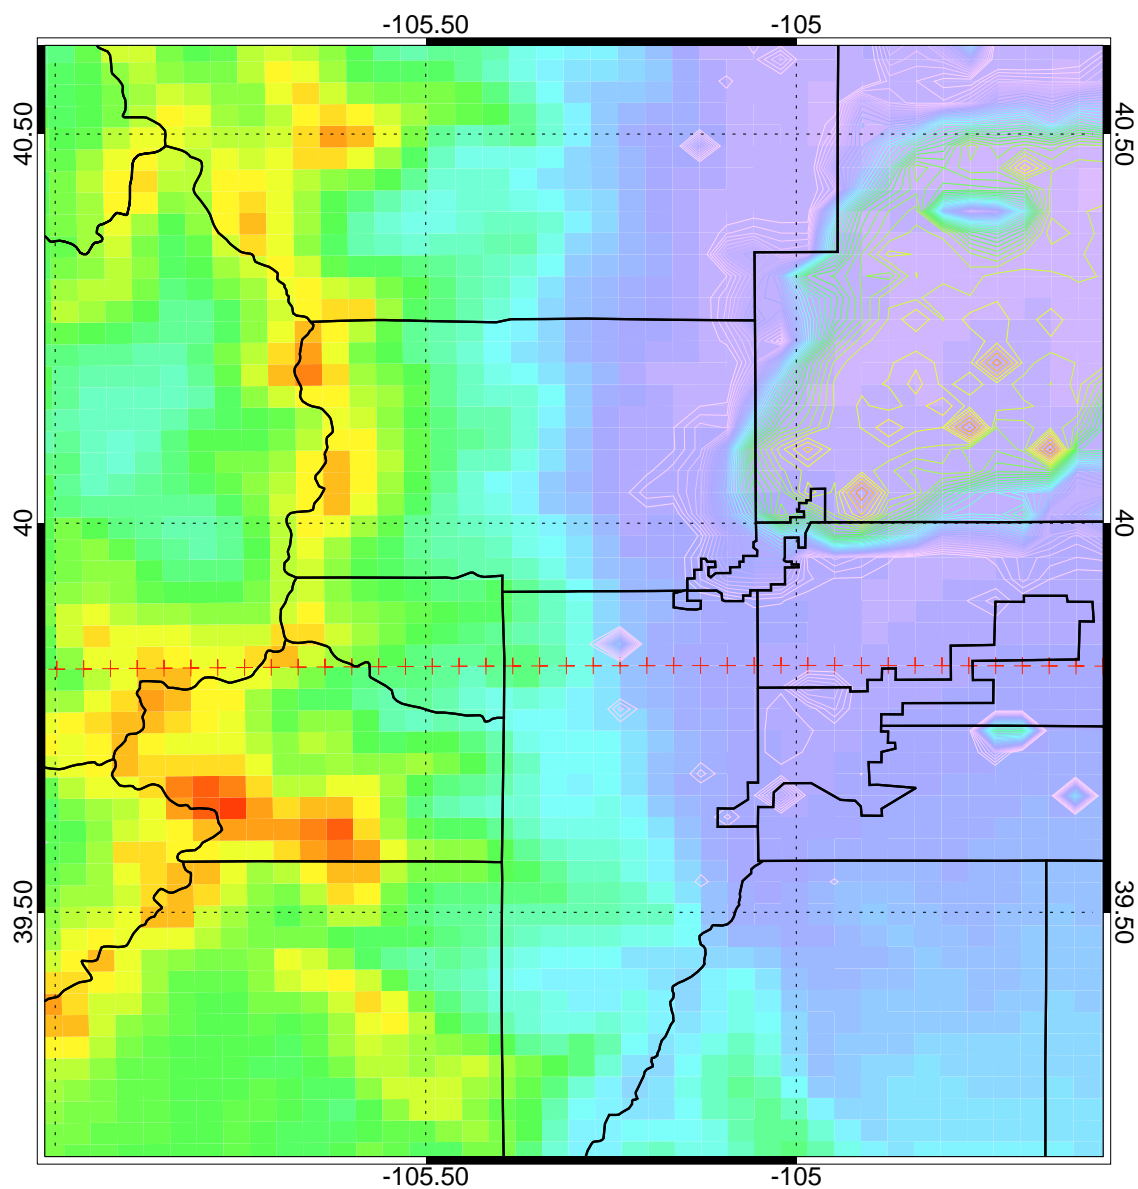

Topography and E_C2H6

Ozone @ 39.74N 2014-07-22_00:00:00

Ozone @ 39.74N 2014-07-22_01:00:00

Ozone @ 39.74N 2014-07-22_02:00:00

Ozone @ 39.74N 2014-07-22_03:00:00

Ozone @ 39.74N 2014-07-22_04:00:00

Ozone @ 39.74N 2014-07-22_05:00:00

Ozone @ 39.74N 2014-07-22_06:00:00

Ozone @ 39.74N 2014-07-22_07:00:00

Ozone @ 39.74N 2014-07-22_08:00:00

Ozone @ 39.74N 2014-07-22_09:00:00

Ozone @ 39.74N 2014-07-22_10:00:00

Ozone @ 39.74N 2014-07-22_11:00:00