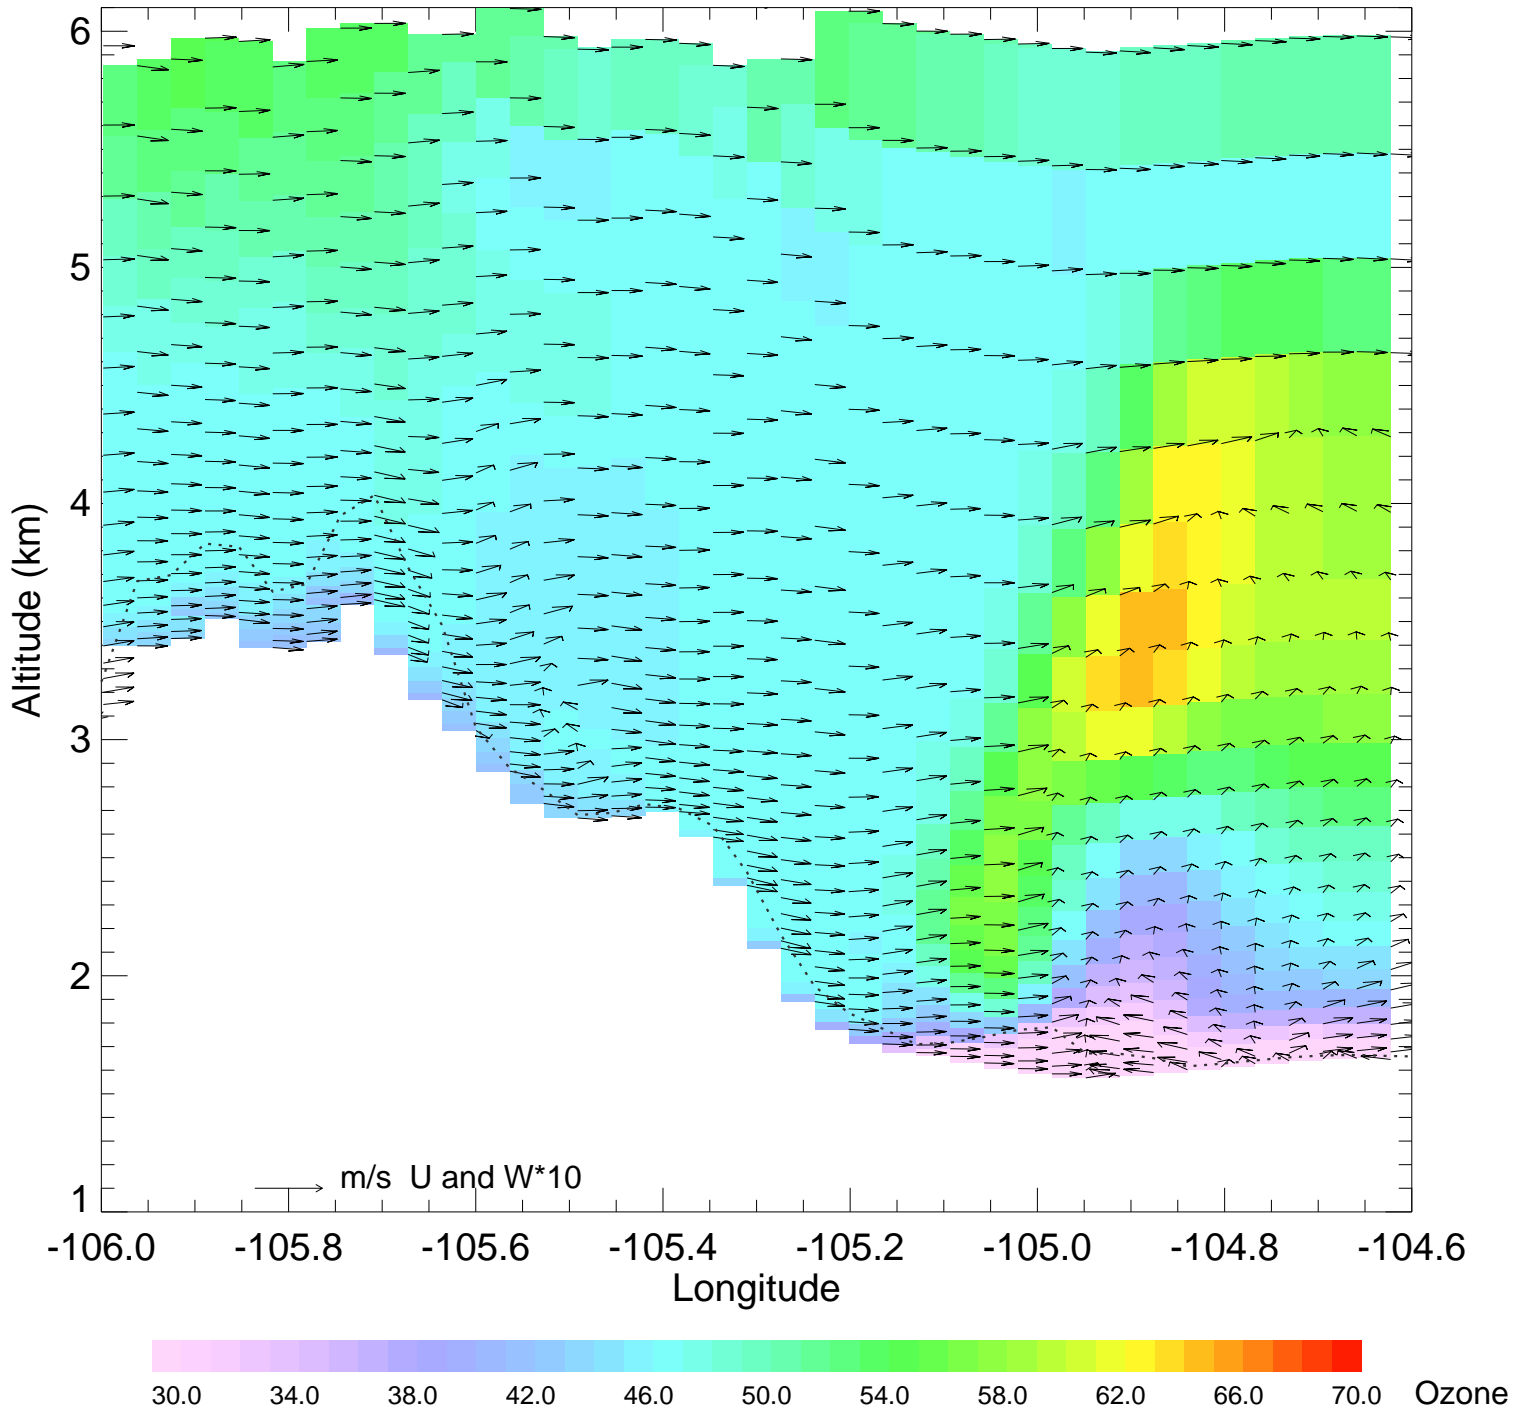

Topography and E_C2H6

Ozone @ 39.74N 2014-07-22_00:00:00

Ozone @ 39.74N 2014-07-22_01:00:00

Ozone @ 39.74N 2014-07-22_02:00:00

Ozone @ 39.74N 2014-07-22_03:00:00

Ozone @ 39.74N 2014-07-22_04:00:00

Ozone @ 39.74N 2014-07-22_05:00:00