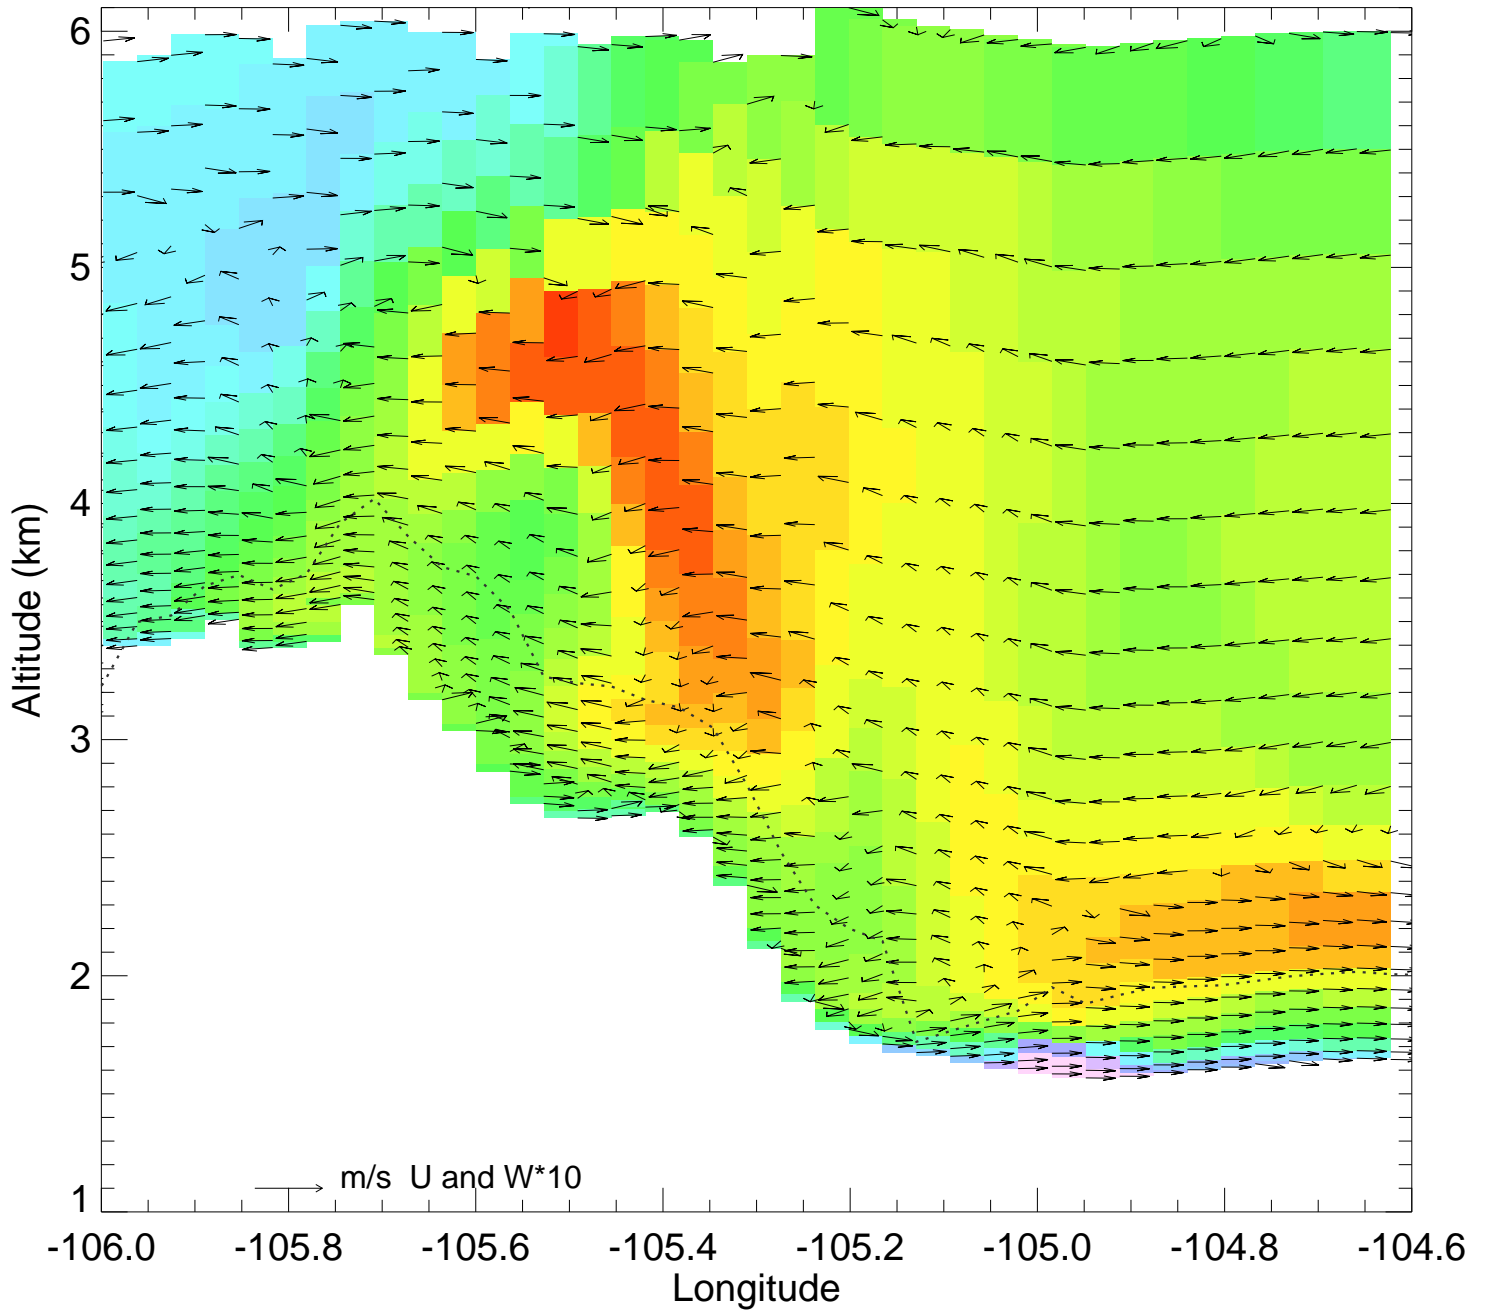

Ozone @ 39.74N 2014-07-22_18:00:00

Ozone @ 39.74N 2014-07-22_19:00:00

Ozone @ 39.74N 2014-07-22_20:00:00

Ozone @ 39.74N 2014-07-22_21:00:00

Ozone @ 39.74N 2014-07-22_22:00:00

Ozone @ 39.74N 2014-07-22_23:00:00

Ozone @ 39.74N 2014-07-23_00:00:00

Ozone @ 39.74N 2014-07-23_01:00:00

Ozone @ 39.74N 2014-07-23_02:00:00

Ozone @ 39.74N 2014-07-23_03:00:00

Ozone @ 39.74N 2014-07-23_04:00:00

Ozone @ 39.74N 2014-07-23_05:00:00