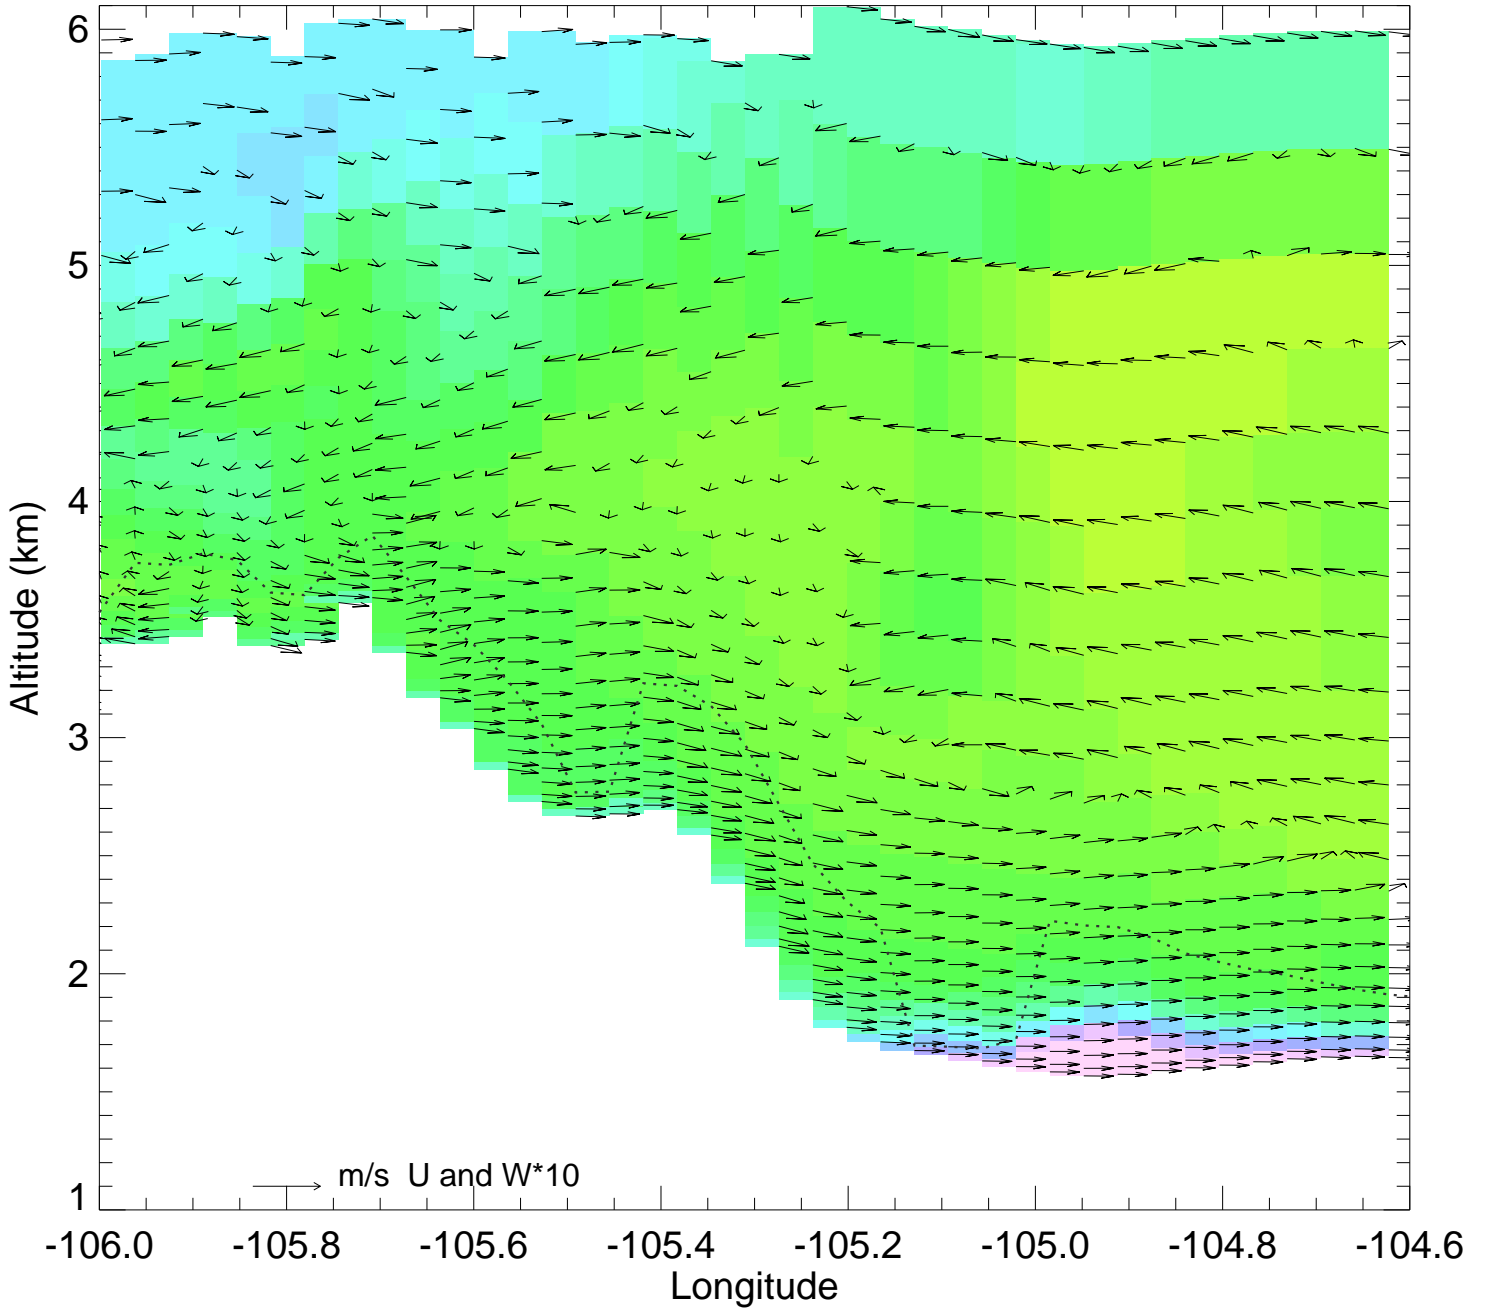

Ozone @ 39.74N 2014-07-23_00:00:00

Ozone @ 39.74N 2014-07-23_01:00:00

Ozone @ 39.74N 2014-07-23_02:00:00

Ozone @ 39.74N 2014-07-23_03:00:00

Ozone @ 39.74N 2014-07-23_04:00:00

Ozone @ 39.74N 2014-07-23_05:00:00

Ozone @ 39.74N 2014-07-23_06:00:00

Ozone @ 39.74N 2014-07-23_07:00:00

Ozone @ 39.74N 2014-07-23_08:00:00

Ozone @ 39.74N 2014-07-23_09:00:00

Ozone @ 39.74N 2014-07-23_10:00:00

Ozone @ 39.74N 2014-07-23_11:00:00