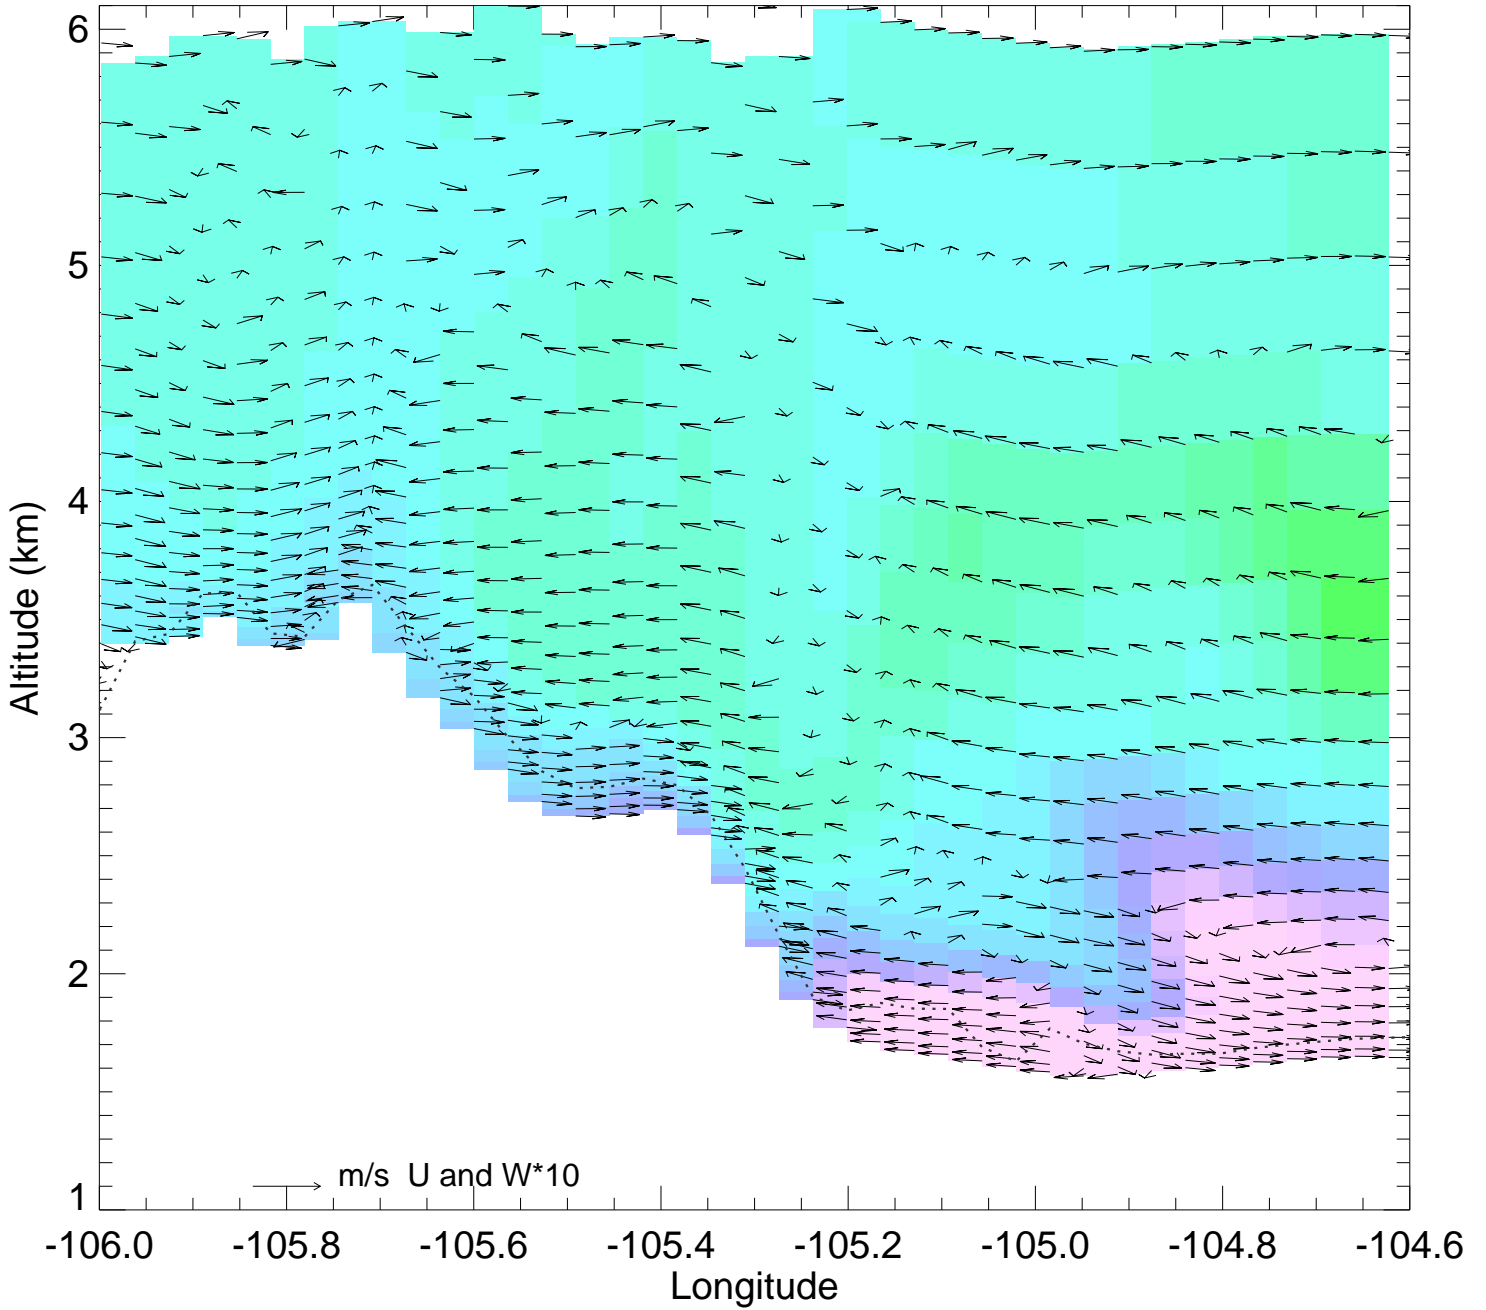

Ozone @ 39.74N 2014-07-22_06:00:00

Ozone @ 39.74N 2014-07-22_07:00:00

Ozone @ 39.74N 2014-07-22_08:00:00

Ozone @ 39.74N 2014-07-22_09:00:00

Ozone @ 39.74N 2014-07-22_10:00:00

Ozone @ 39.74N 2014-07-22_11:00:00

Ozone @ 39.74N 2014-07-22_12:00:00

Ozone @ 39.74N 2014-07-22_13:00:00

Ozone @ 39.74N 2014-07-22_14:00:00

Ozone @ 39.74N 2014-07-22_15:00:00

Ozone @ 39.74N 2014-07-22_16:00:00

Ozone @ 39.74N 2014-07-22_17:00:00