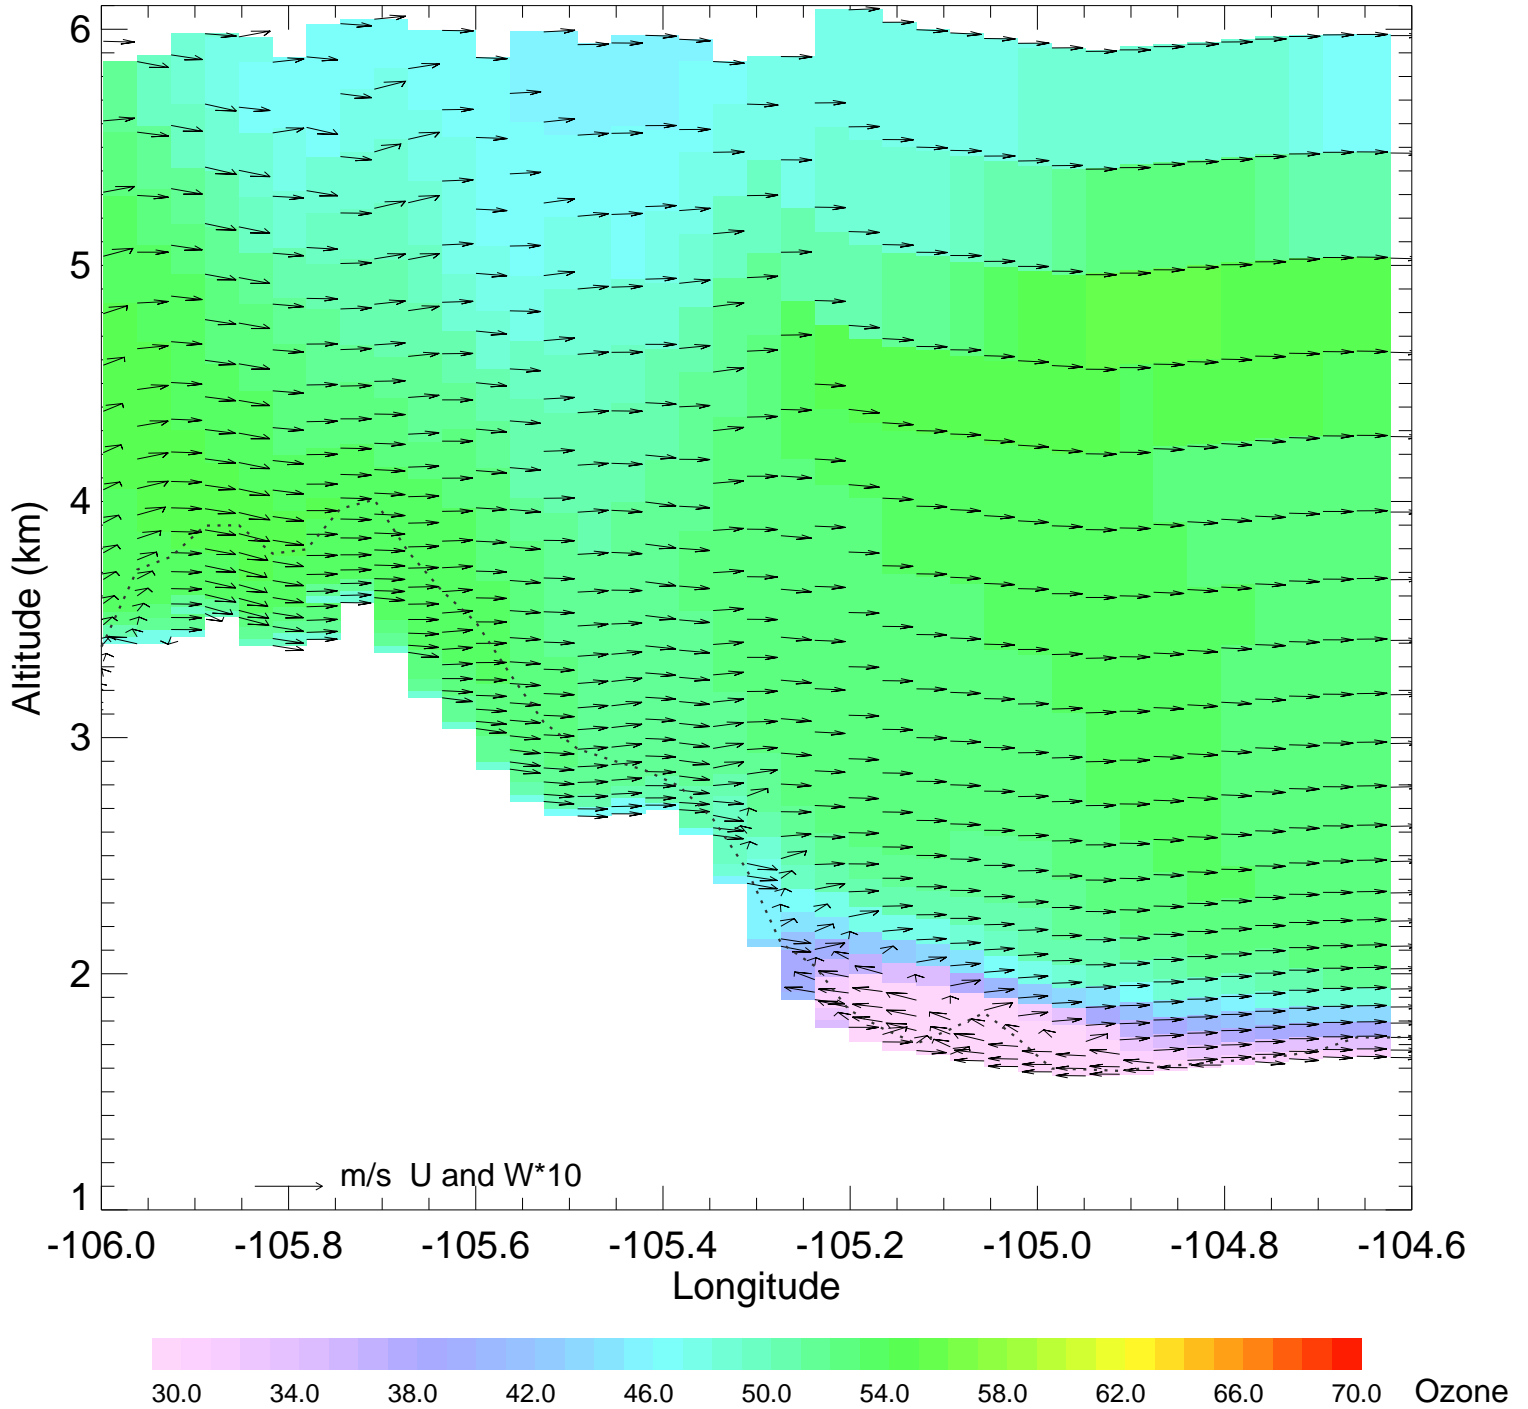

Ozone @ 39.74N 2014-07-23_06:00:00

Ozone @ 39.74N 2014-07-23_07:00:00

Ozone @ 39.74N 2014-07-23_08:00:00

Ozone @ 39.74N 2014-07-23_09:00:00

Ozone @ 39.74N 2014-07-23_10:00:00

Ozone @ 39.74N 2014-07-23_11:00:00

Ozone @ 39.74N 2014-07-23_12:00:00

Ozone @ 39.74N 2014-07-23_13:00:00

Ozone @ 39.74N 2014-07-23_14:00:00

Ozone @ 39.74N 2014-07-23_15:00:00

Ozone @ 39.74N 2014-07-23_16:00:00

Ozone @ 39.74N 2014-07-23_17:00:00