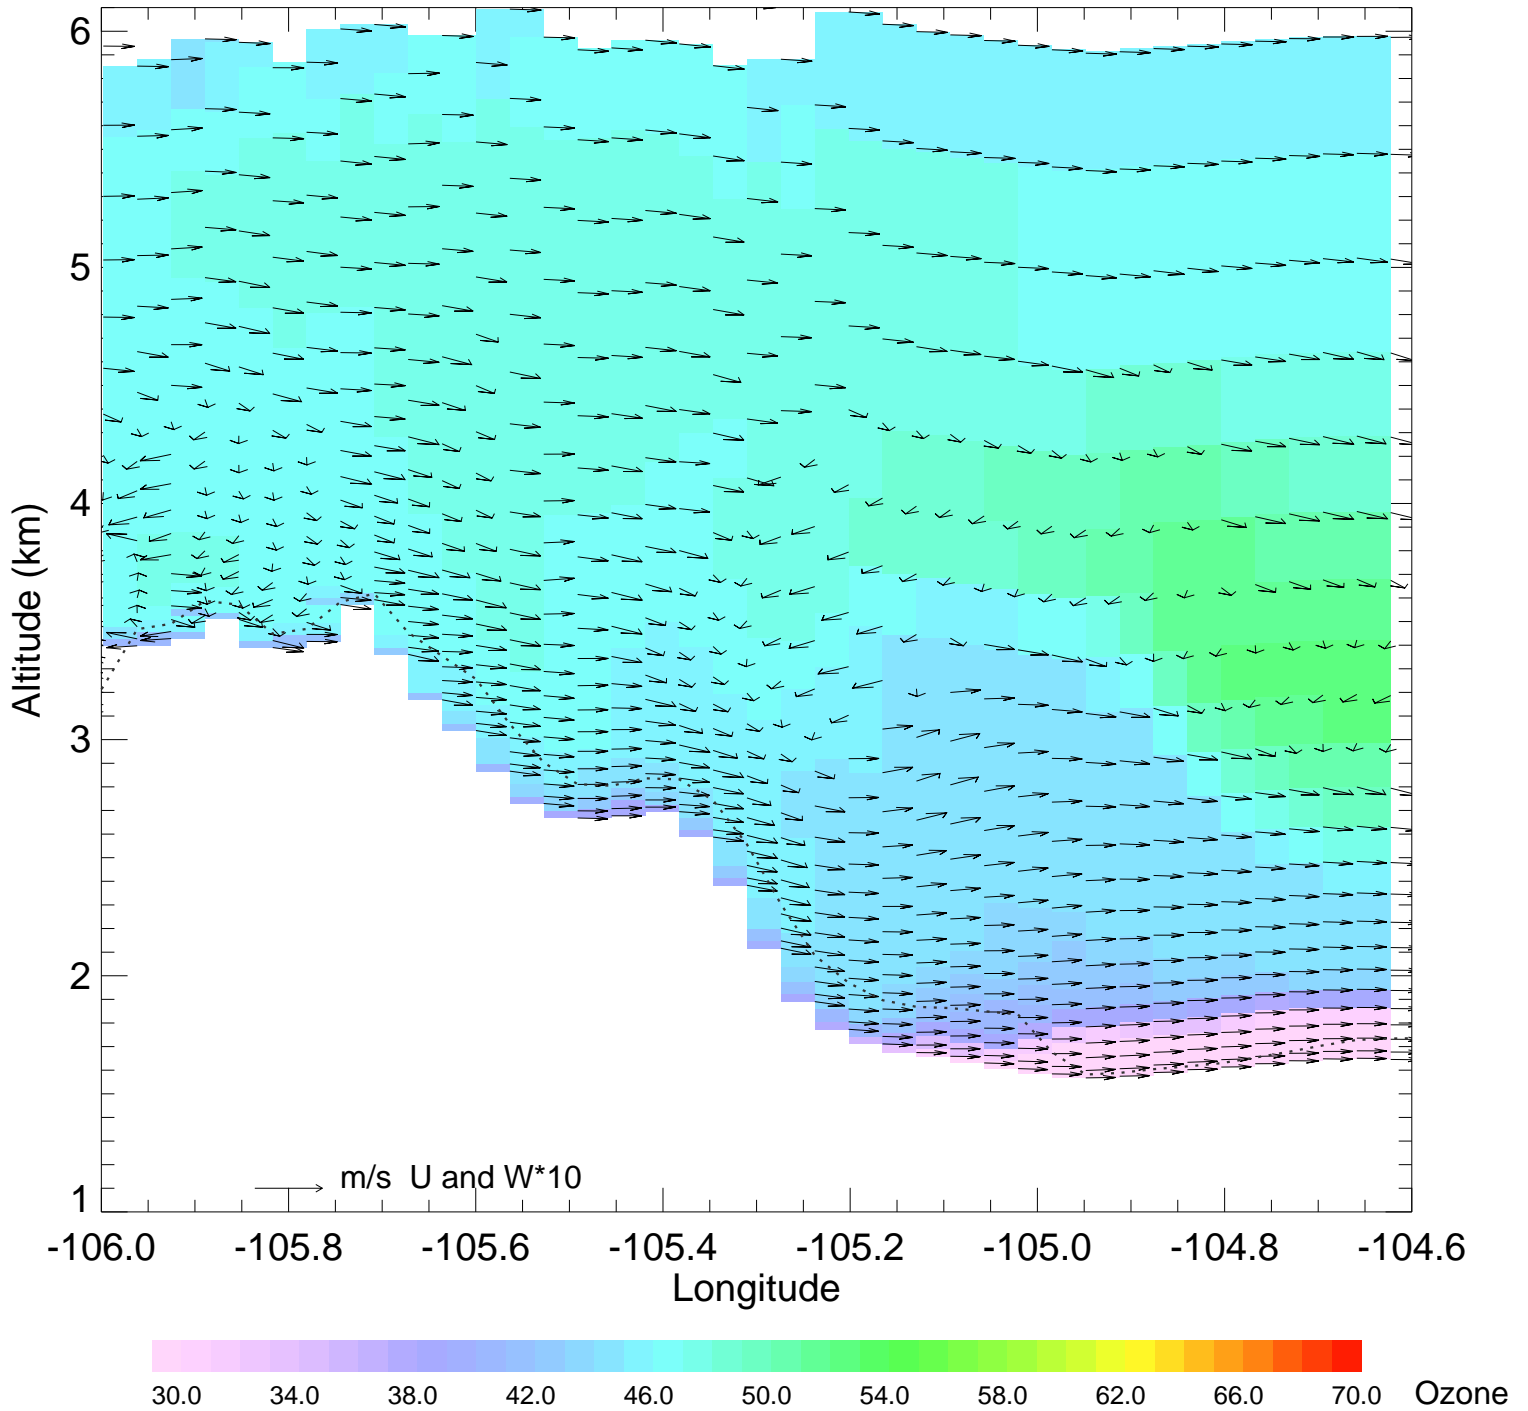

Ozone @ 39.74N 2014-07-22_13:00:00