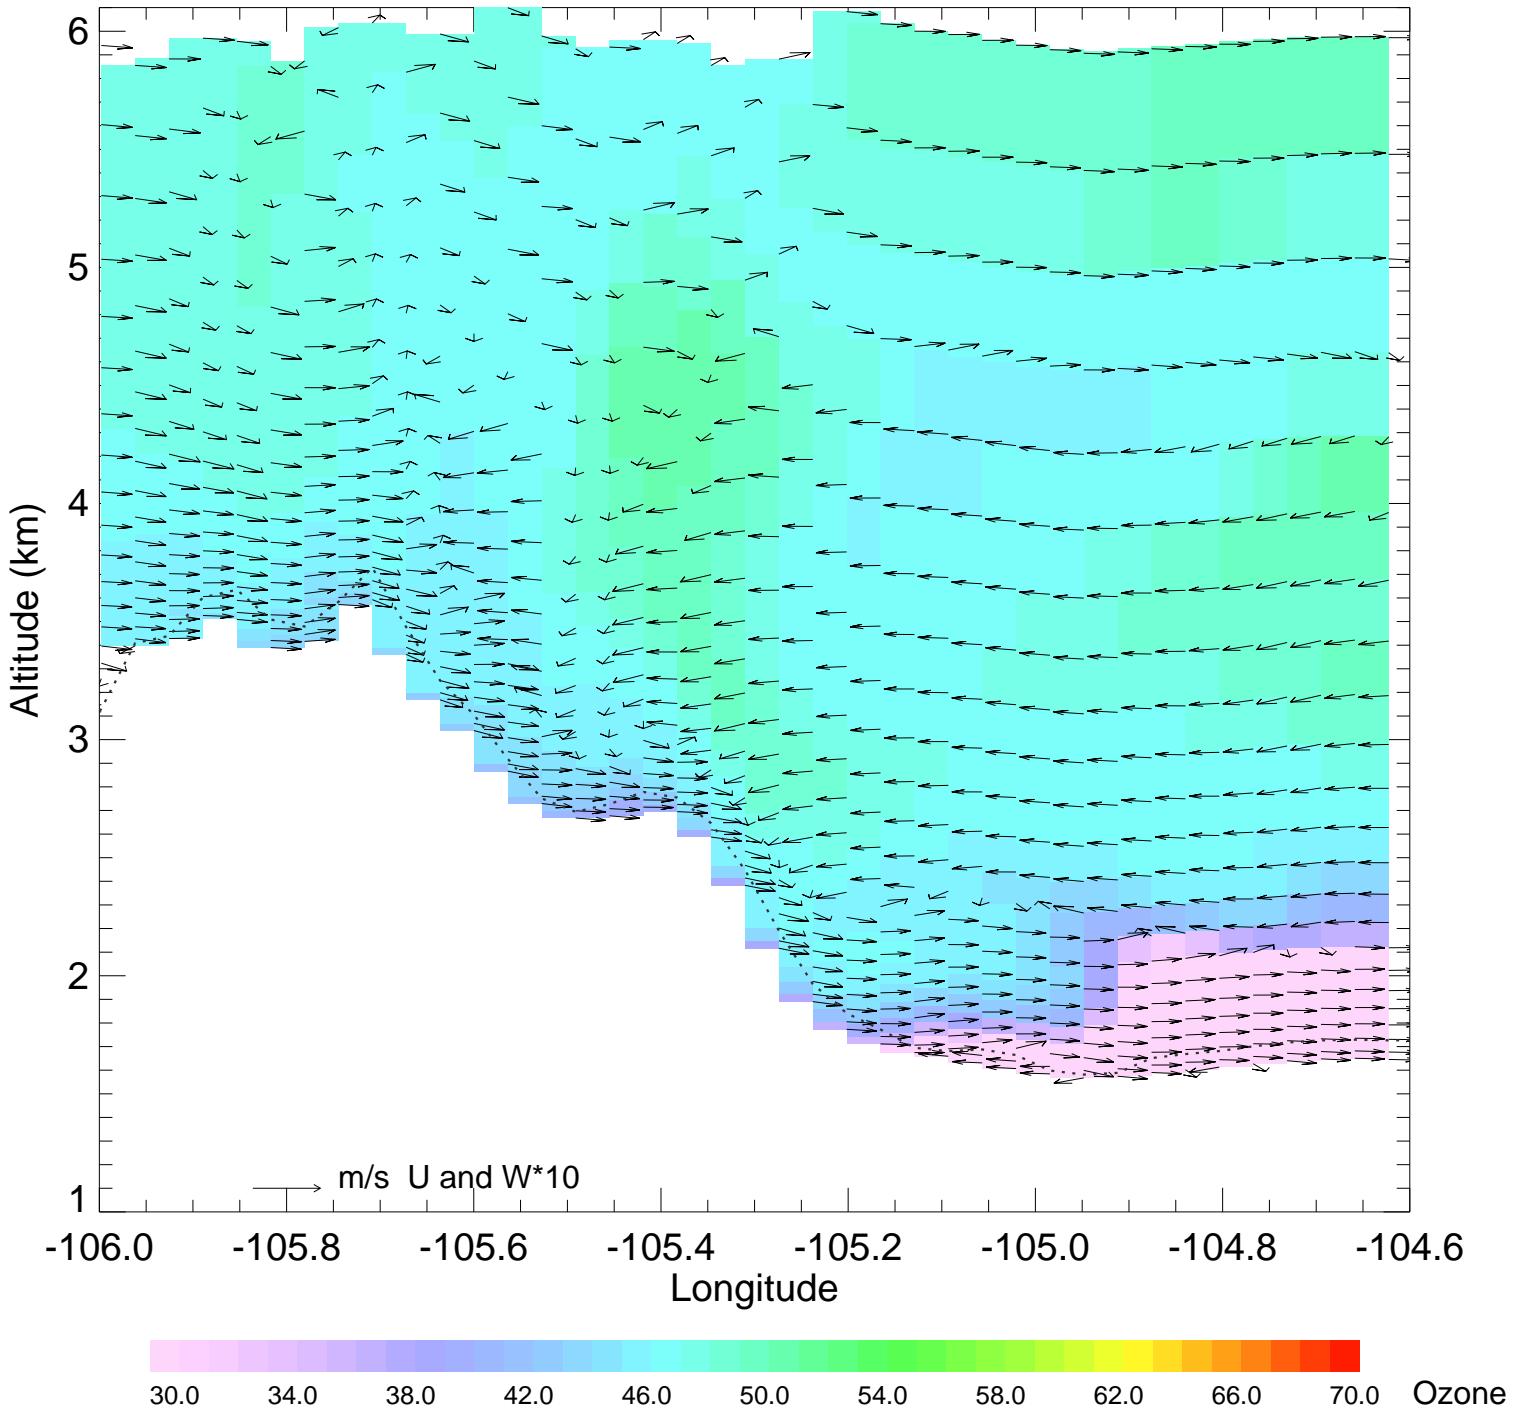

Topography and E_C2H6

Ozone @ 39.74N 2014-07-22_00:00:00

Ozone @ 39.74N 2014-07-22_01:00:00

Ozone @ 39.74N 2014-07-22_02:00:00

Ozone @ 39.74N 2014-07-22_03:00:00

Ozone @ 39.74N 2014-07-22_04:00:00

Ozone @ 39.74N 2014-07-22_05:00:00

Ozone @ 39.74N 2014-07-22_06:00:00

Ozone @ 39.74N 2014-07-22_07:00:00

Ozone @ 39.74N 2014-07-22_08:00:00

Ozone @ 39.74N 2014-07-22_09:00:00

Ozone @ 39.74N 2014-07-22_10:00:00

Ozone @ 39.74N 2014-07-22_11:00:00