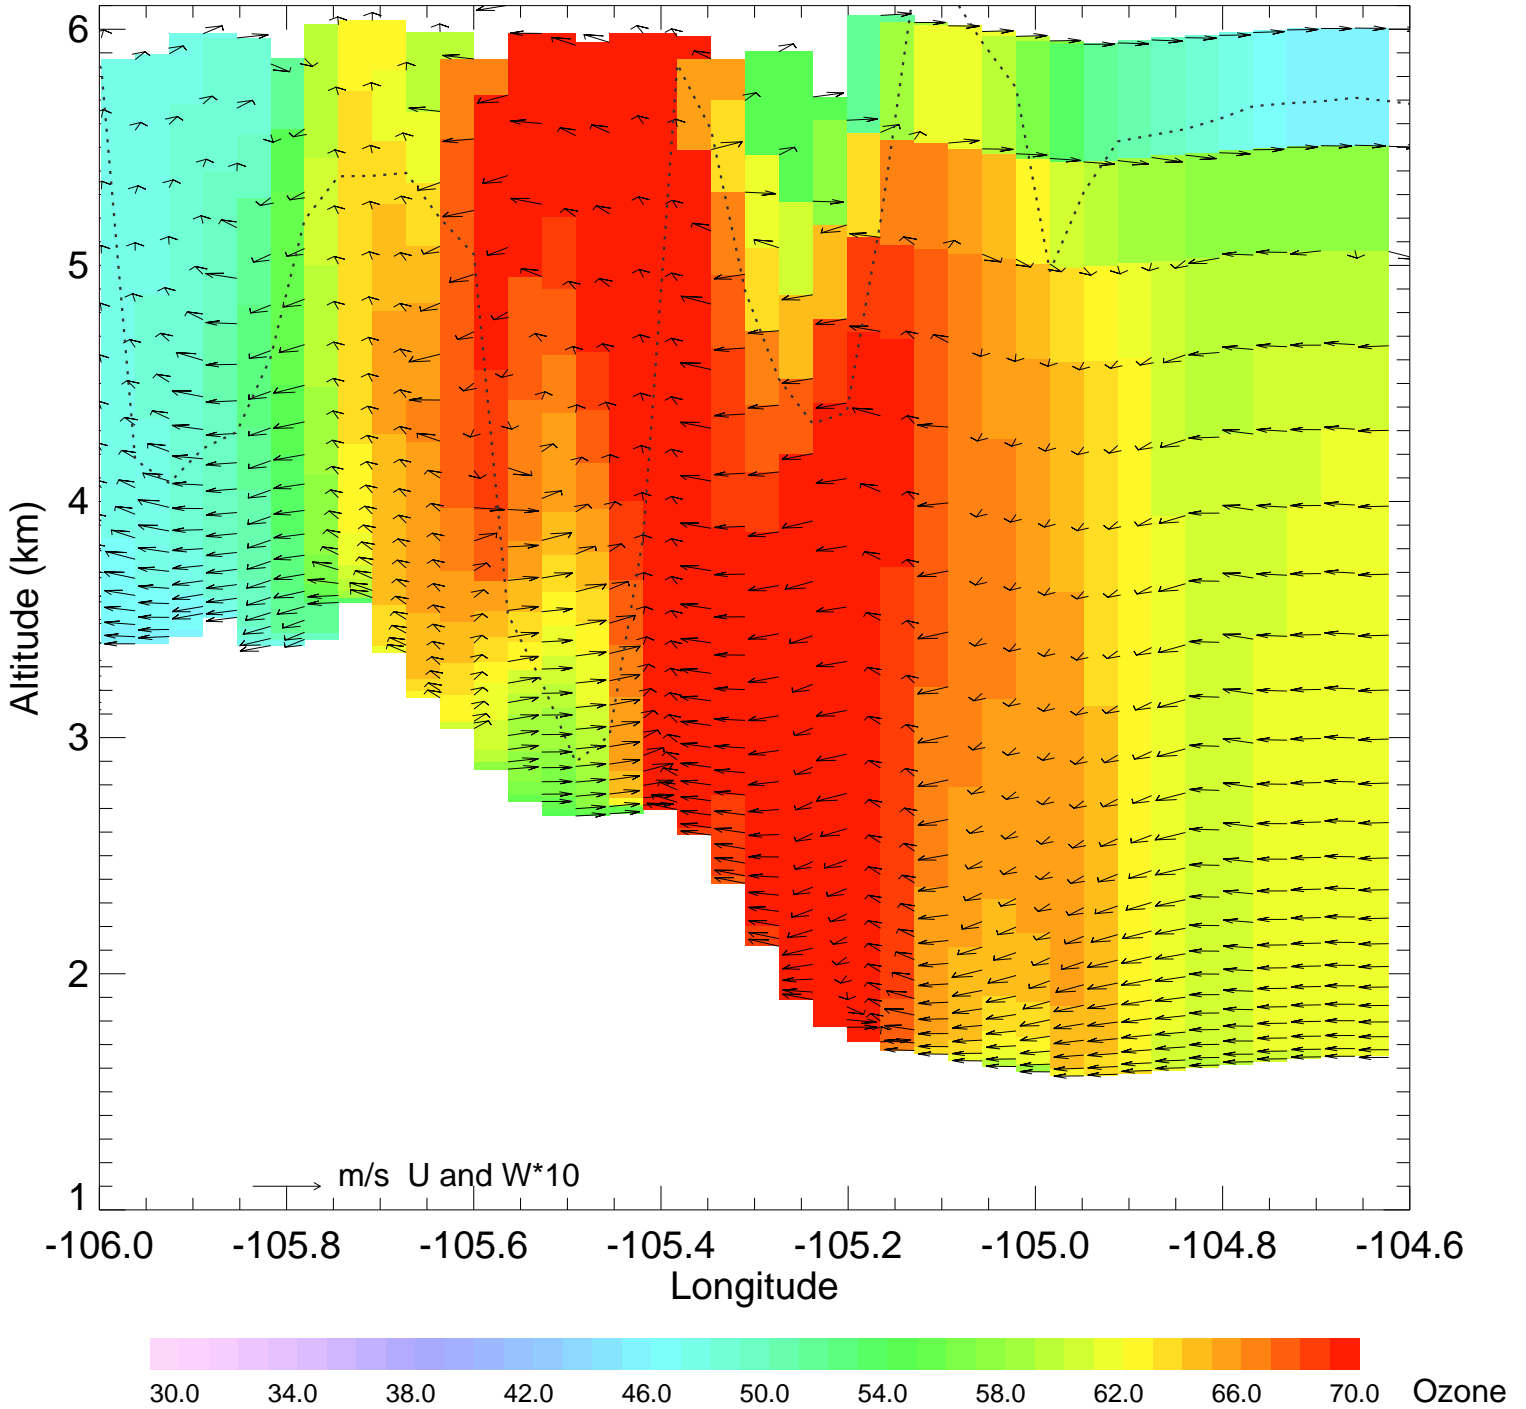

Ozone @ 39.74N 2014-07-22_18:00:00

Ozone @ 39.74N 2014-07-22_19:00:00

Ozone @ 39.74N 2014-07-22_20:00:00

Ozone @ 39.74N 2014-07-22_21:00:00

Ozone @ 39.74N 2014-07-22_22:00:00

Ozone @ 39.74N 2014-07-22_23:00:00

Ozone @ 39.74N 2014-07-23_00:00:00

Ozone @ 39.74N 2014-07-23_01:00:00

Ozone @ 39.74N 2014-07-23_02:00:00

Ozone @ 39.74N 2014-07-23_03:00:00

Ozone @ 39.74N 2014-07-23_04:00:00

Ozone @ 39.74N 2014-07-23_05:00:00