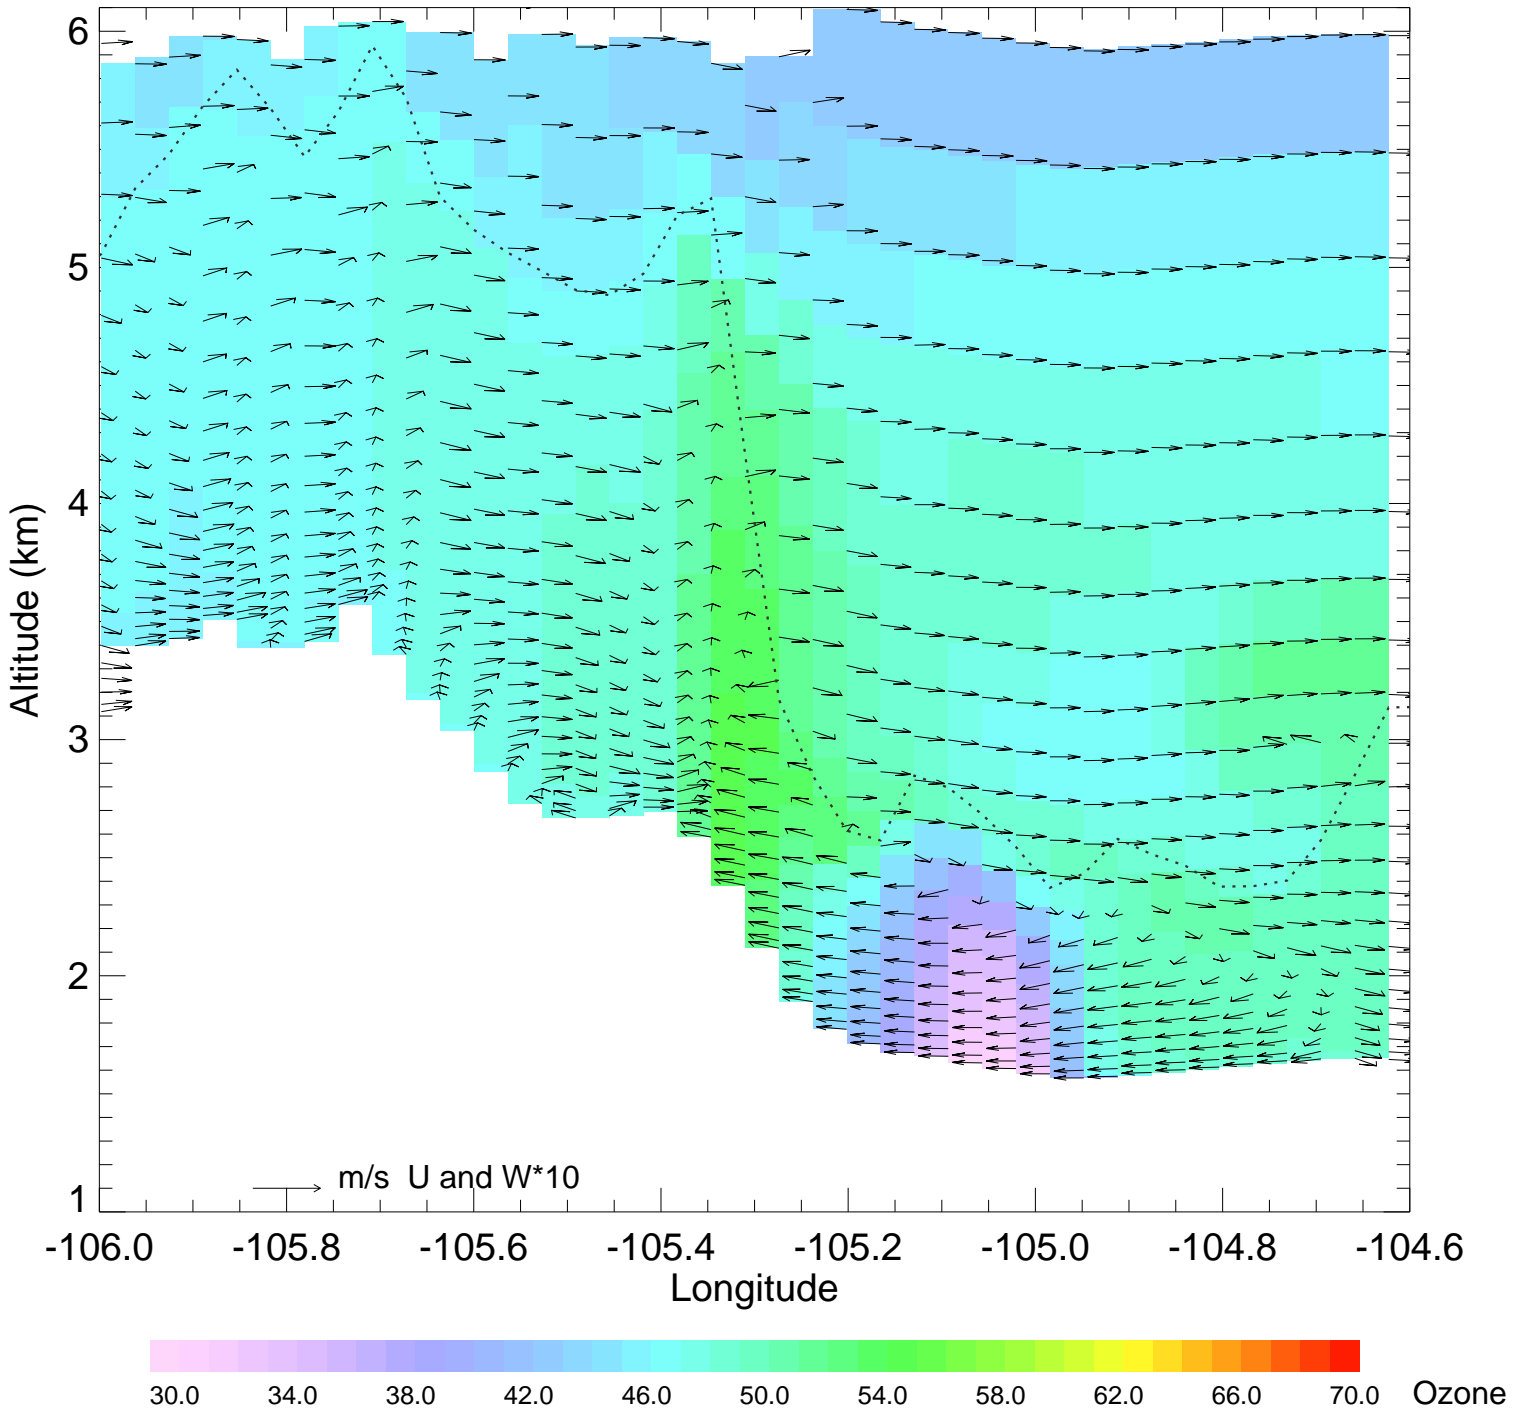

Ozone @ 39.74N 2014-07-22_12:00:00

Ozone @ 39.74N 2014-07-22_13:00:00

Ozone @ 39.74N 2014-07-22_14:00:00

Ozone @ 39.74N 2014-07-22_15:00:00

Ozone @ 39.74N 2014-07-22_16:00:00

Ozone @ 39.74N 2014-07-22_17:00:00