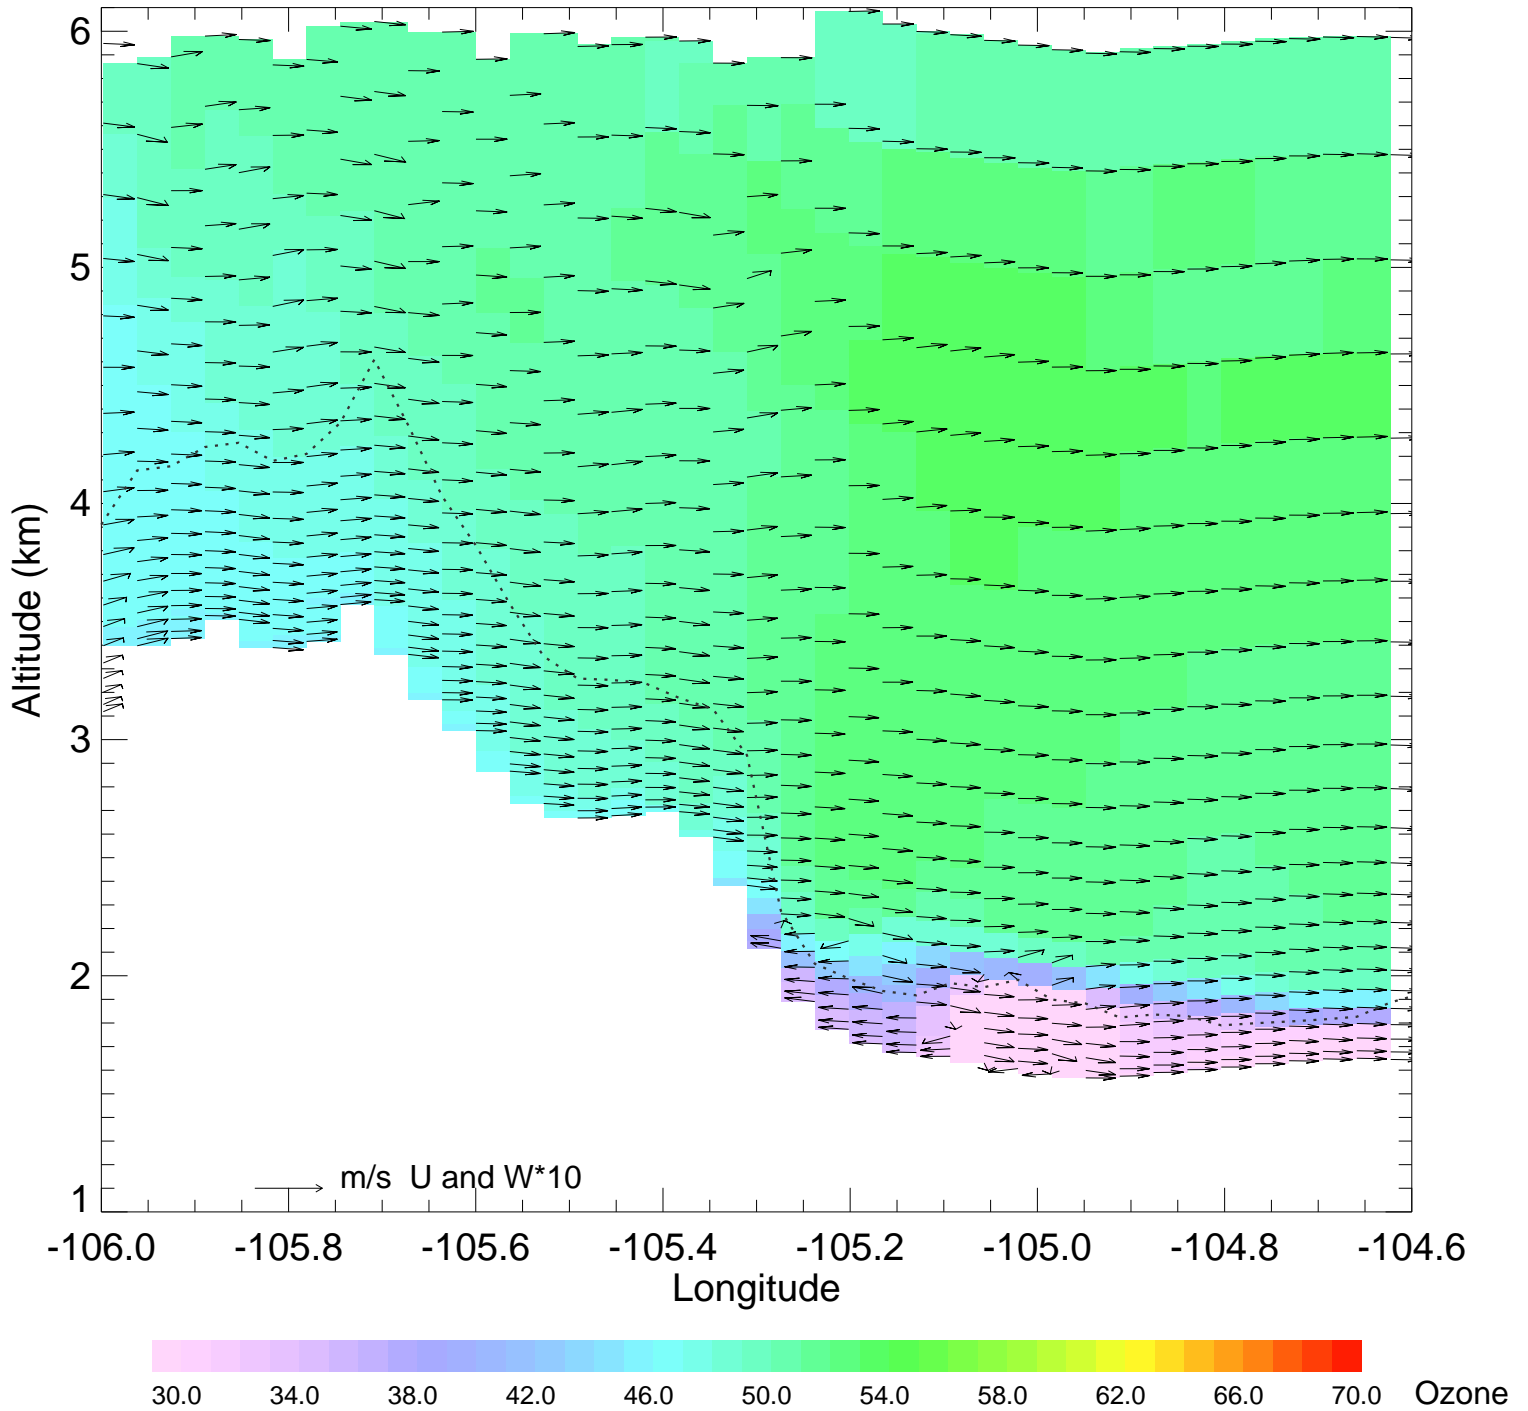

Ozone @ 39.74N 2014-07-23_12:00:00

Ozone @ 39.74N 2014-07-23_13:00:00

Ozone @ 39.74N 2014-07-23_14:00:00

Ozone @ 39.74N 2014-07-23_15:00:00

Ozone @ 39.74N 2014-07-23_16:00:00

Ozone @ 39.74N 2014-07-23_17:00:00

Ozone @ 39.74N 2014-07-23_18:00:00

Ozone @ 39.74N 2014-07-23_19:00:00

Ozone @ 39.74N 2014-07-23_20:00:00

Ozone @ 39.74N 2014-07-23_21:00:00

Ozone @ 39.74N 2014-07-23_22:00:00

Ozone @ 39.74N 2014-07-23_23:00:00