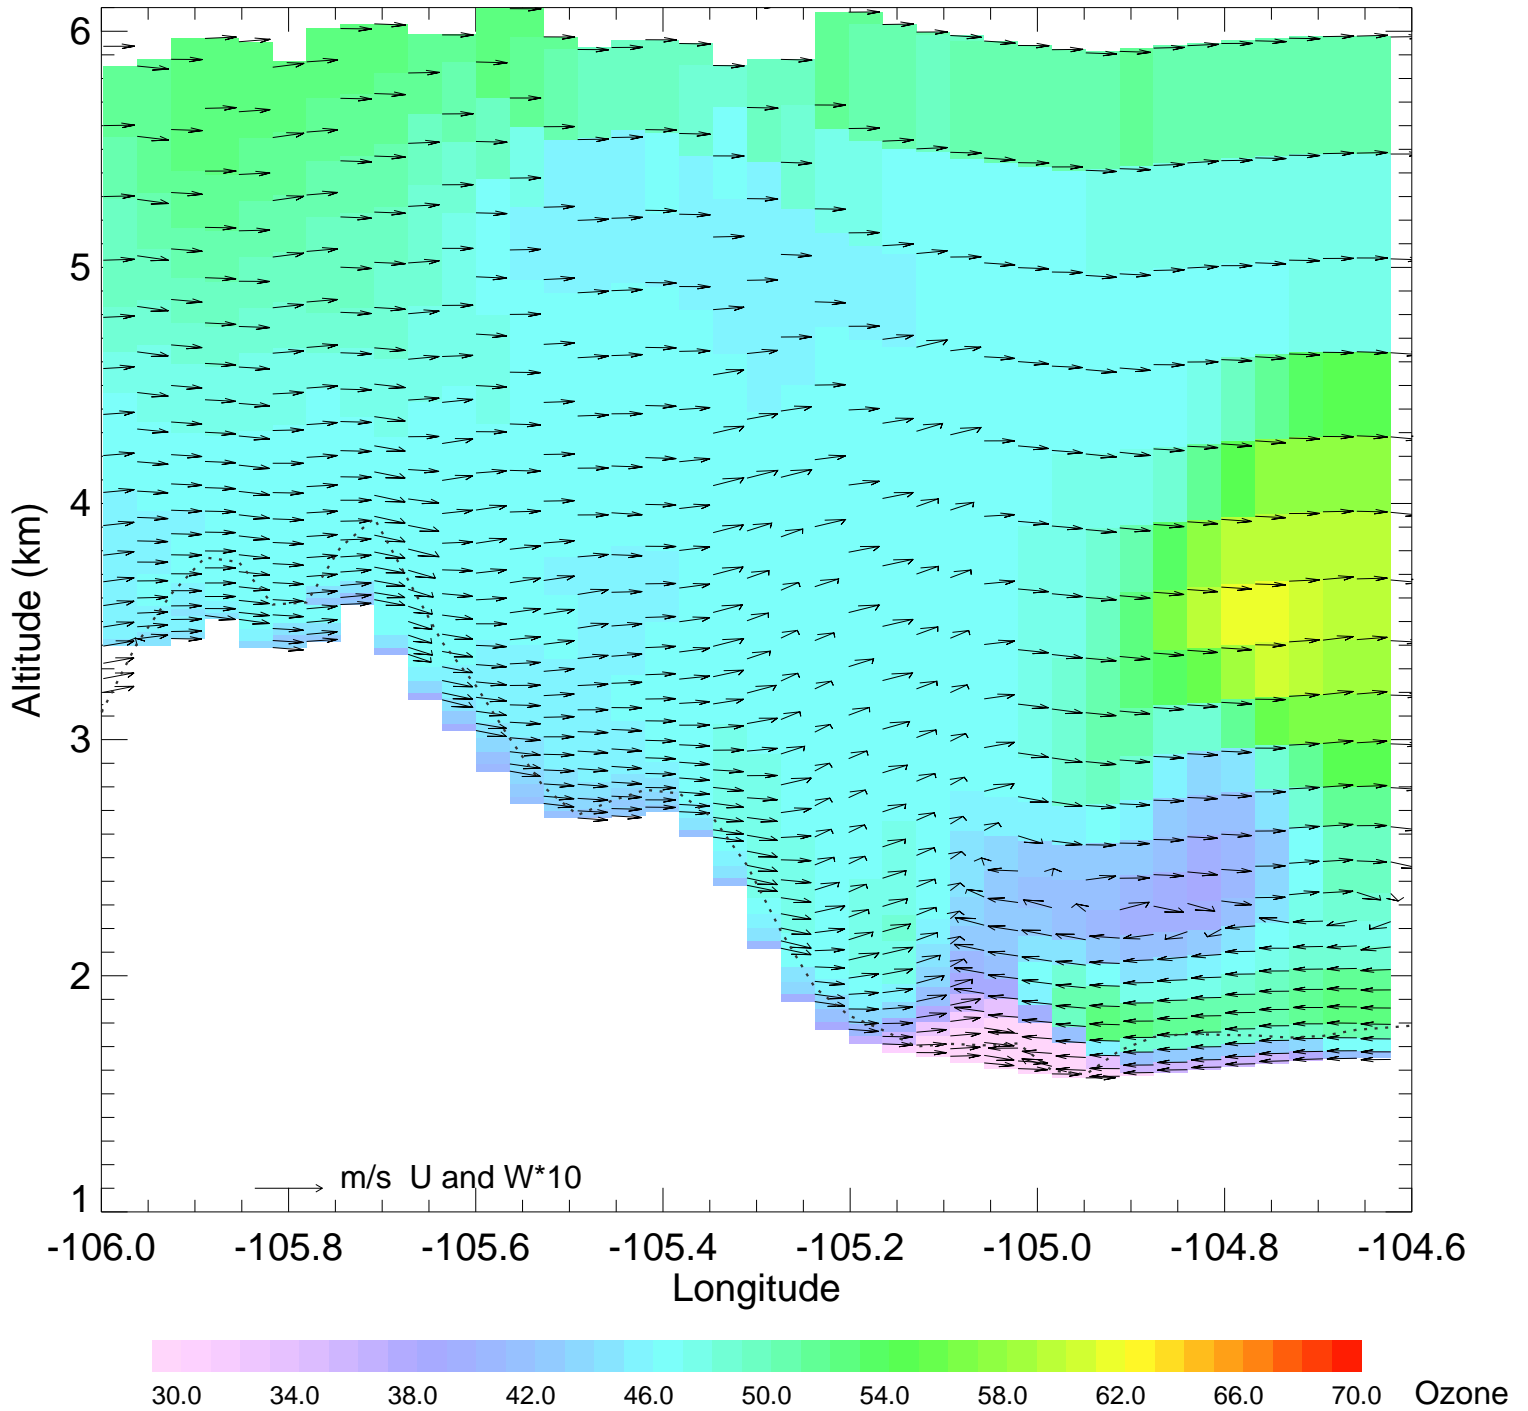

Topography and E_C2H6

Ozone @ 39.74N 2014-07-22_00:00:00

Ozone @ 39.74N 2014-07-22_01:00:00

Ozone @ 39.74N 2014-07-22_02:00:00

Ozone @ 39.74N 2014-07-22_03:00:00

Ozone @ 39.74N 2014-07-22_04:00:00

Ozone @ 39.74N 2014-07-22_05:00:00

Ozone @ 39.74N 2014-07-22_06:00:00

Ozone @ 39.74N 2014-07-22_07:00:00

Ozone @ 39.74N 2014-07-22_08:00:00

Ozone @ 39.74N 2014-07-22_09:00:00

Ozone @ 39.74N 2014-07-22_10:00:00

Ozone @ 39.74N 2014-07-22_11:00:00