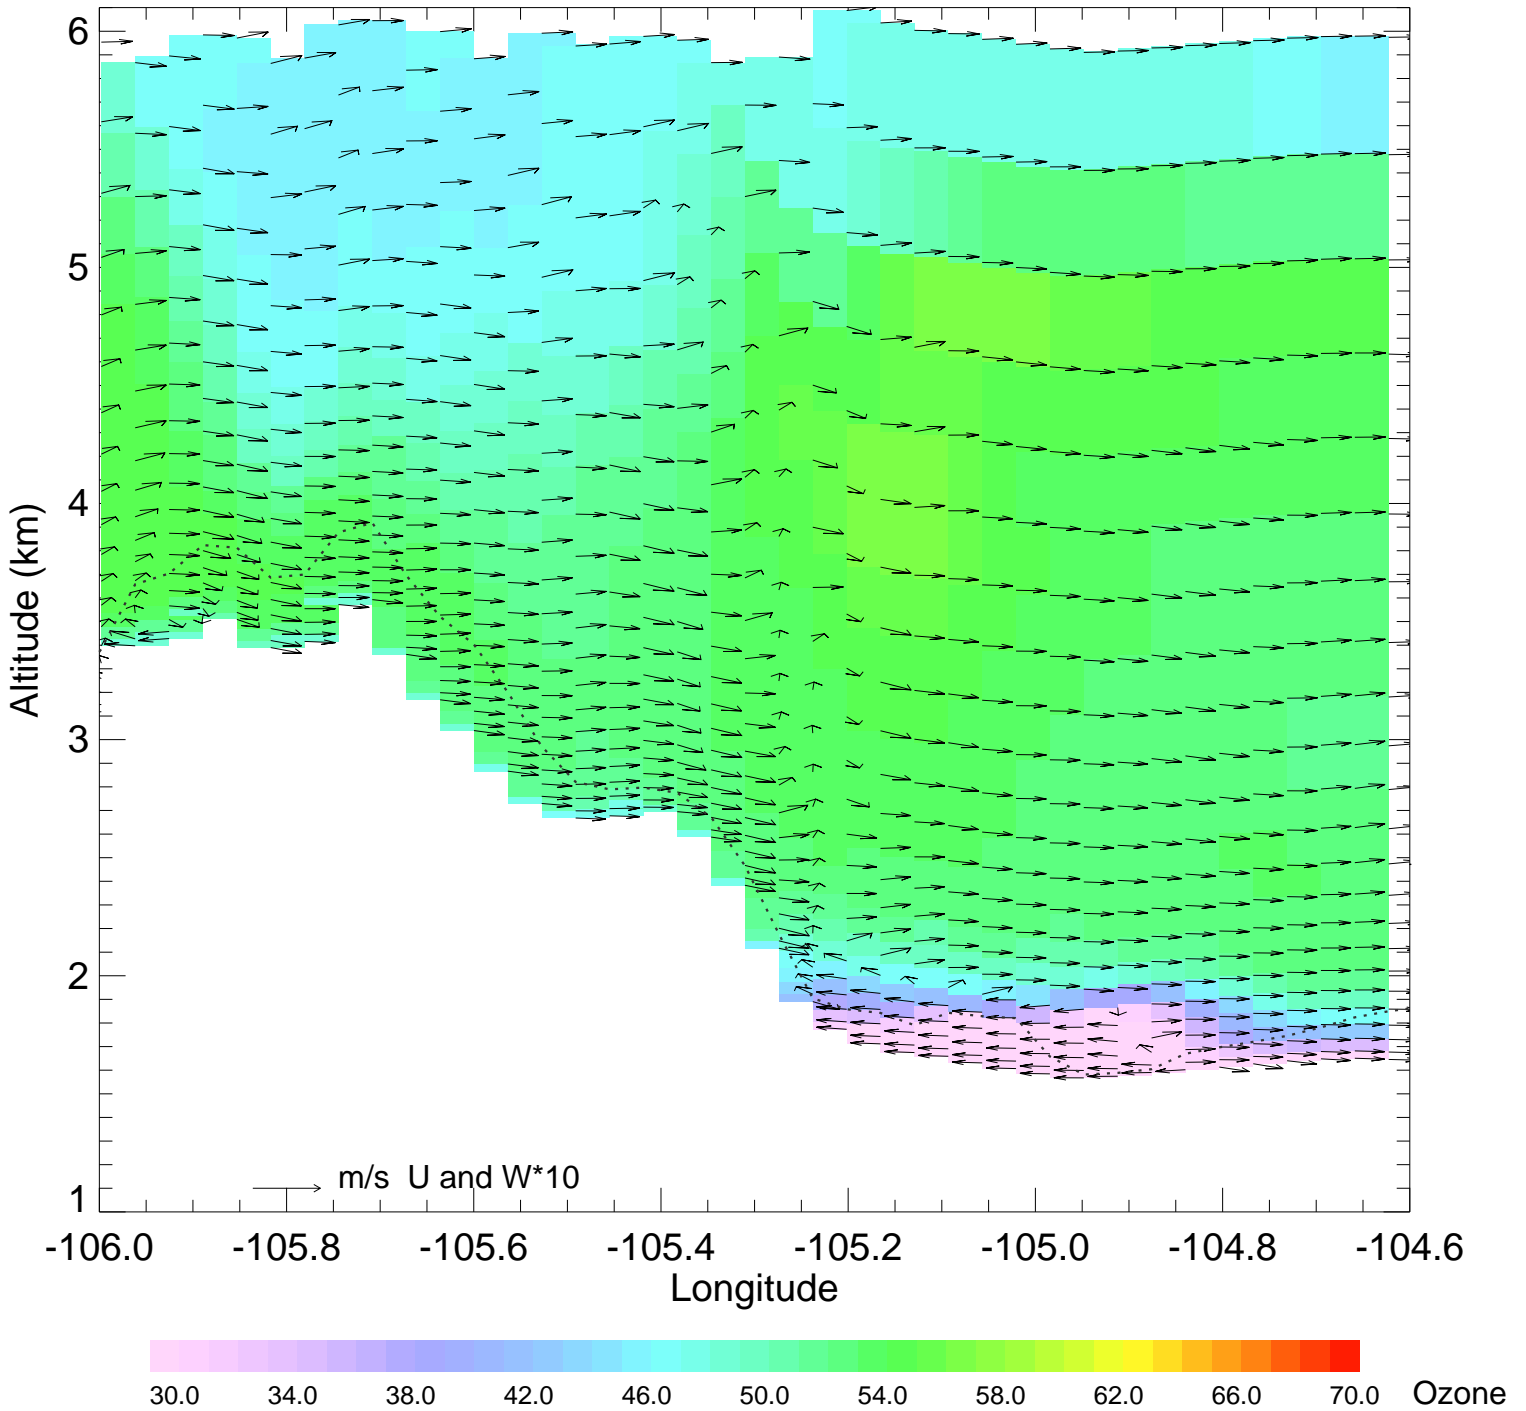

Ozone @ 39.74N 2014-07-23_08:00:00