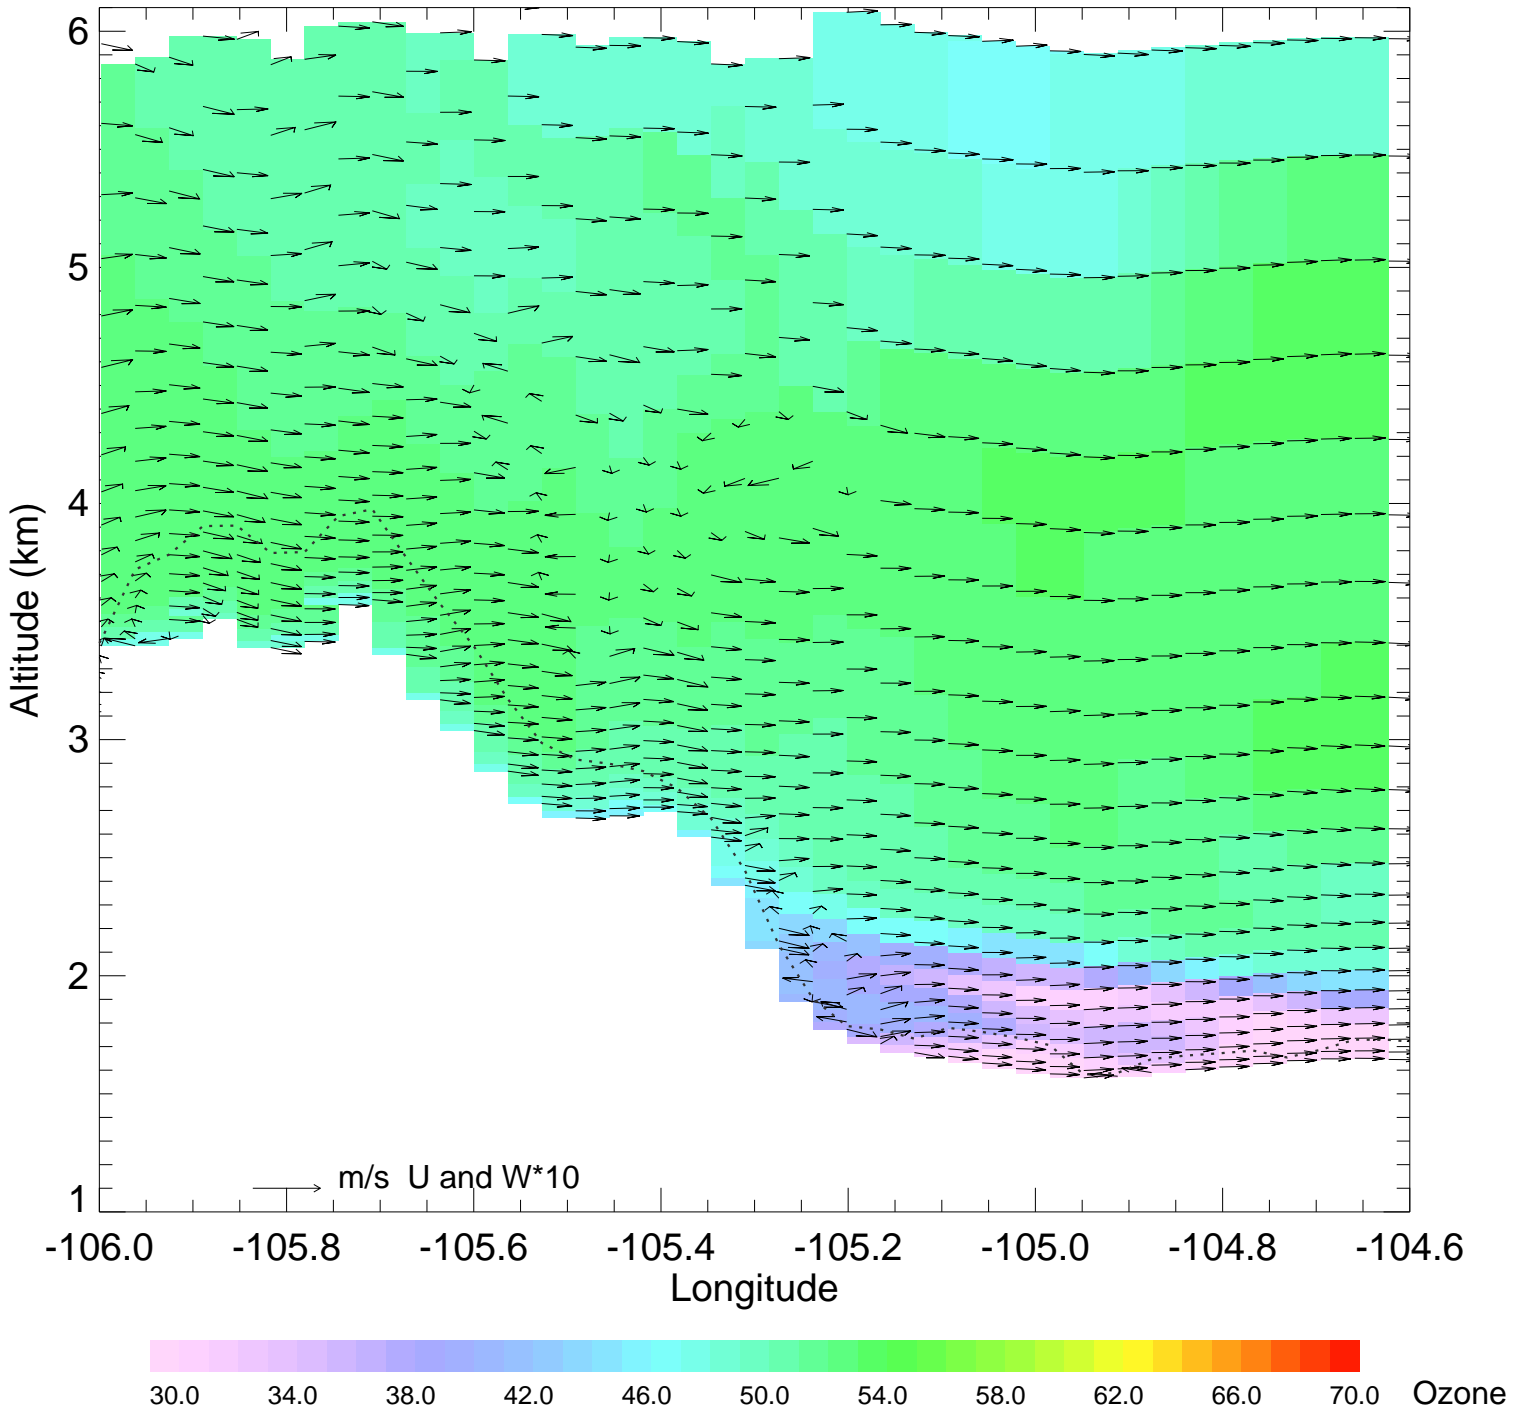

Ozone @ 39.74N 2014-07-23_06:00:00

Ozone @ 39.74N 2014-07-23_07:00:00

Ozone @ 39.74N 2014-07-23_08:00:00

Ozone @ 39.74N 2014-07-23_09:00:00

Ozone @ 39.74N 2014-07-23_10:00:00

Ozone @ 39.74N 2014-07-23_11:00:00

Ozone @ 39.74N 2014-07-23_12:00:00

Ozone @ 39.74N 2014-07-23_13:00:00

Ozone @ 39.74N 2014-07-23_14:00:00

Ozone @ 39.74N 2014-07-23_15:00:00

Ozone @ 39.74N 2014-07-23_16:00:00

Ozone @ 39.74N 2014-07-23_17:00:00