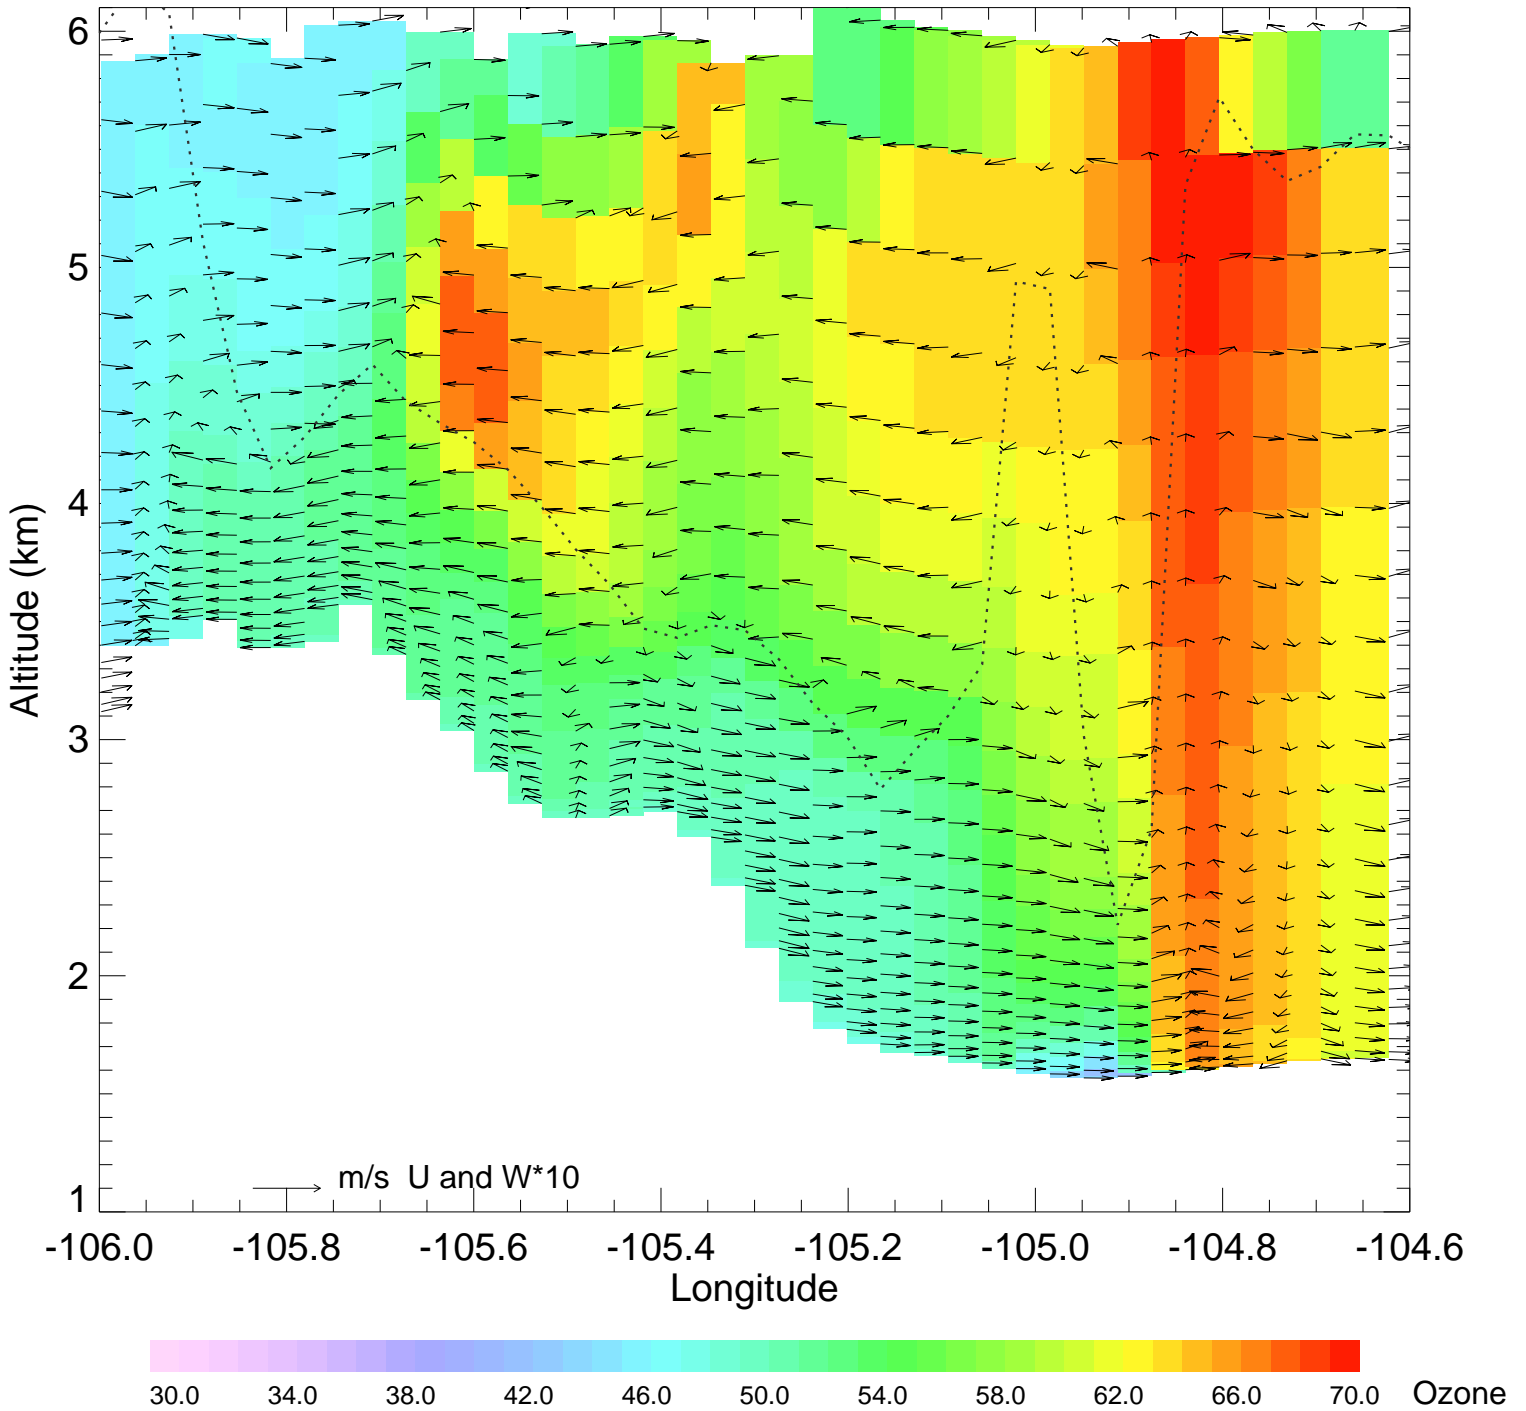

Ozone @ 39.74N 2014-07-23_12:00:00

Ozone @ 39.74N 2014-07-23_13:00:00

Ozone @ 39.74N 2014-07-23_14:00:00

Ozone @ 39.74N 2014-07-23_15:00:00

Ozone @ 39.74N 2014-07-23_16:00:00

Ozone @ 39.74N 2014-07-23_17:00:00

Ozone @ 39.74N 2014-07-23_18:00:00

Ozone @ 39.74N 2014-07-23_19:00:00

Ozone @ 39.74N 2014-07-23_20:00:00

Ozone @ 39.74N 2014-07-23_21:00:00

Ozone @ 39.74N 2014-07-23_22:00:00

Ozone @ 39.74N 2014-07-23_23:00:00