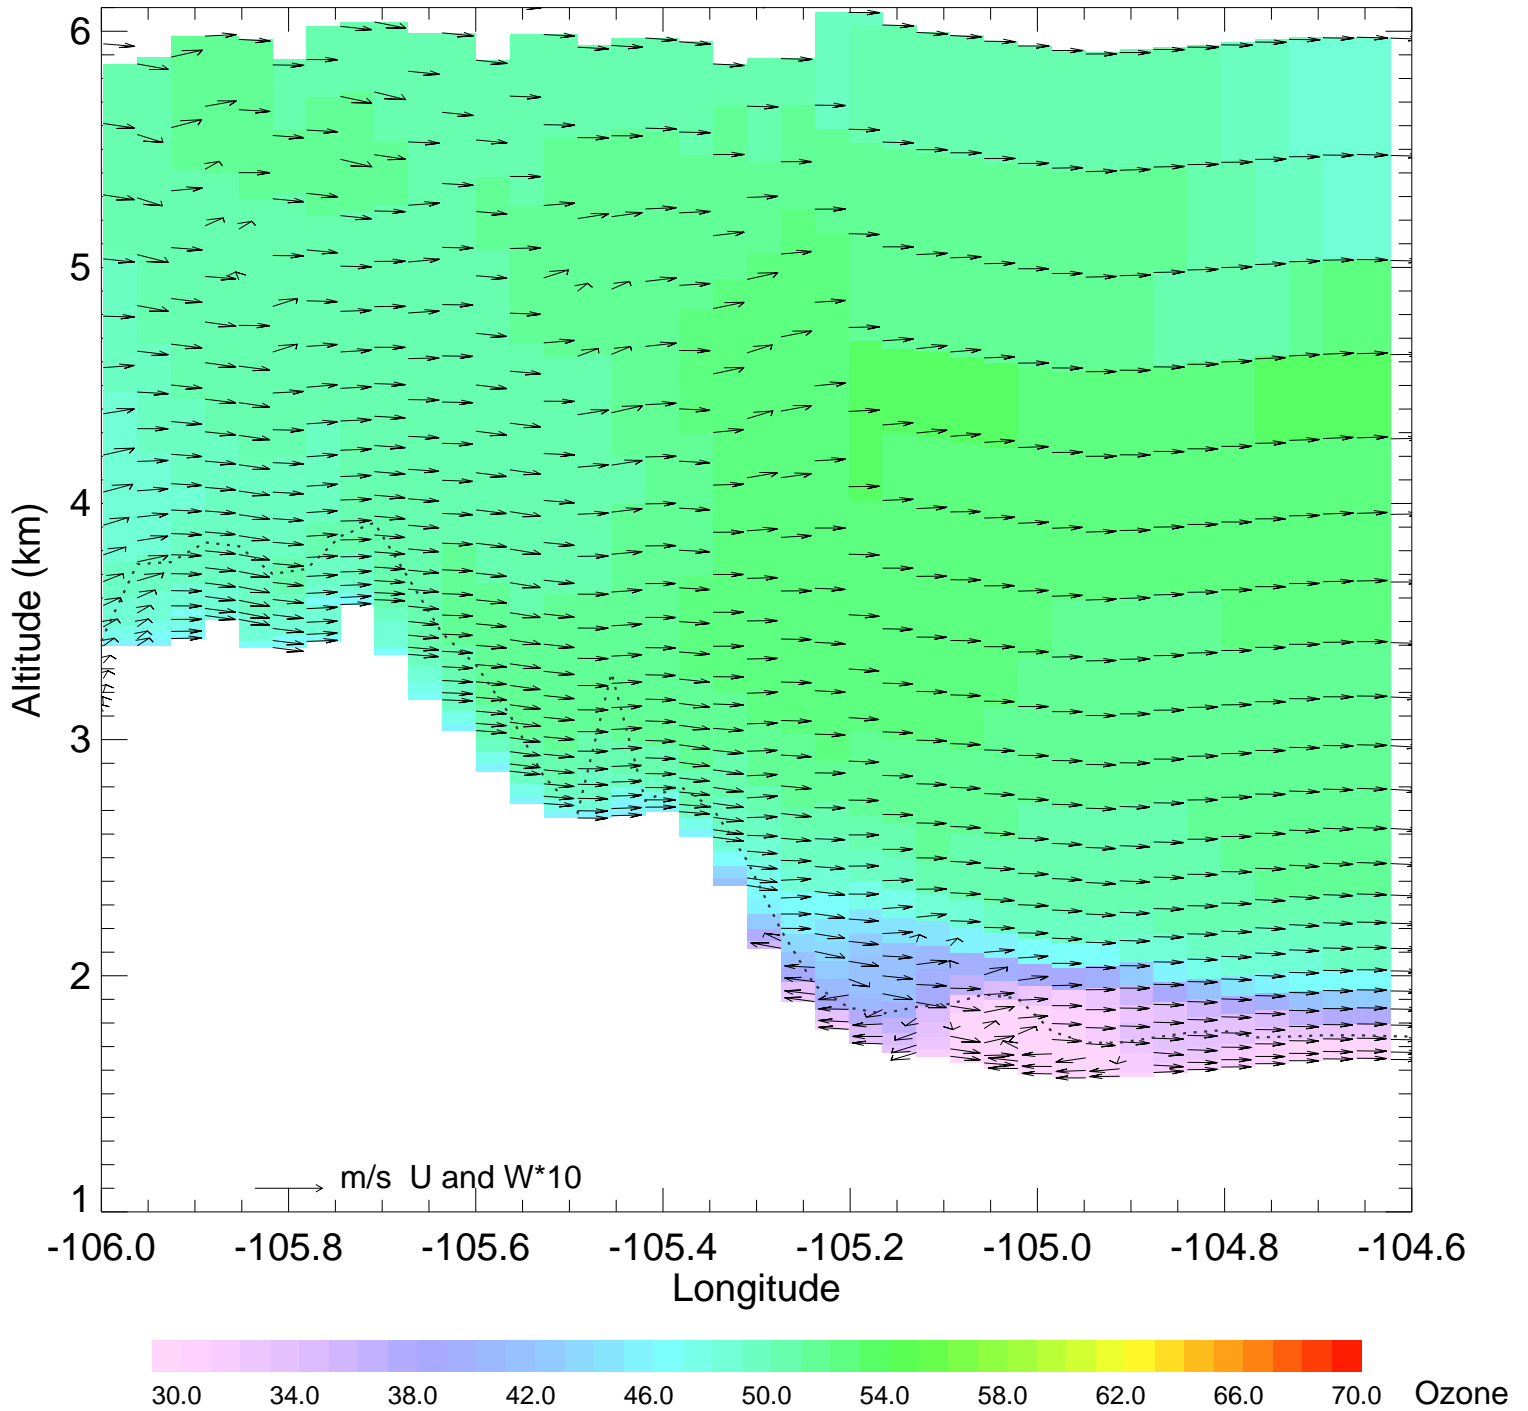

Ozone @ 39.74N 2014-07-23_06:00:00

Ozone @ 39.74N 2014-07-23_07:00:00

Ozone @ 39.74N 2014-07-23_08:00:00

Ozone @ 39.74N 2014-07-23_09:00:00

Ozone @ 39.74N 2014-07-23_10:00:00

Ozone @ 39.74N 2014-07-23_11:00:00

Ozone @ 39.74N 2014-07-23_12:00:00

Ozone @ 39.74N 2014-07-23_13:00:00

Ozone @ 39.74N 2014-07-23_14:00:00

Ozone @ 39.74N 2014-07-23_15:00:00

Ozone @ 39.74N 2014-07-23_16:00:00

Ozone @ 39.74N 2014-07-23_17:00:00