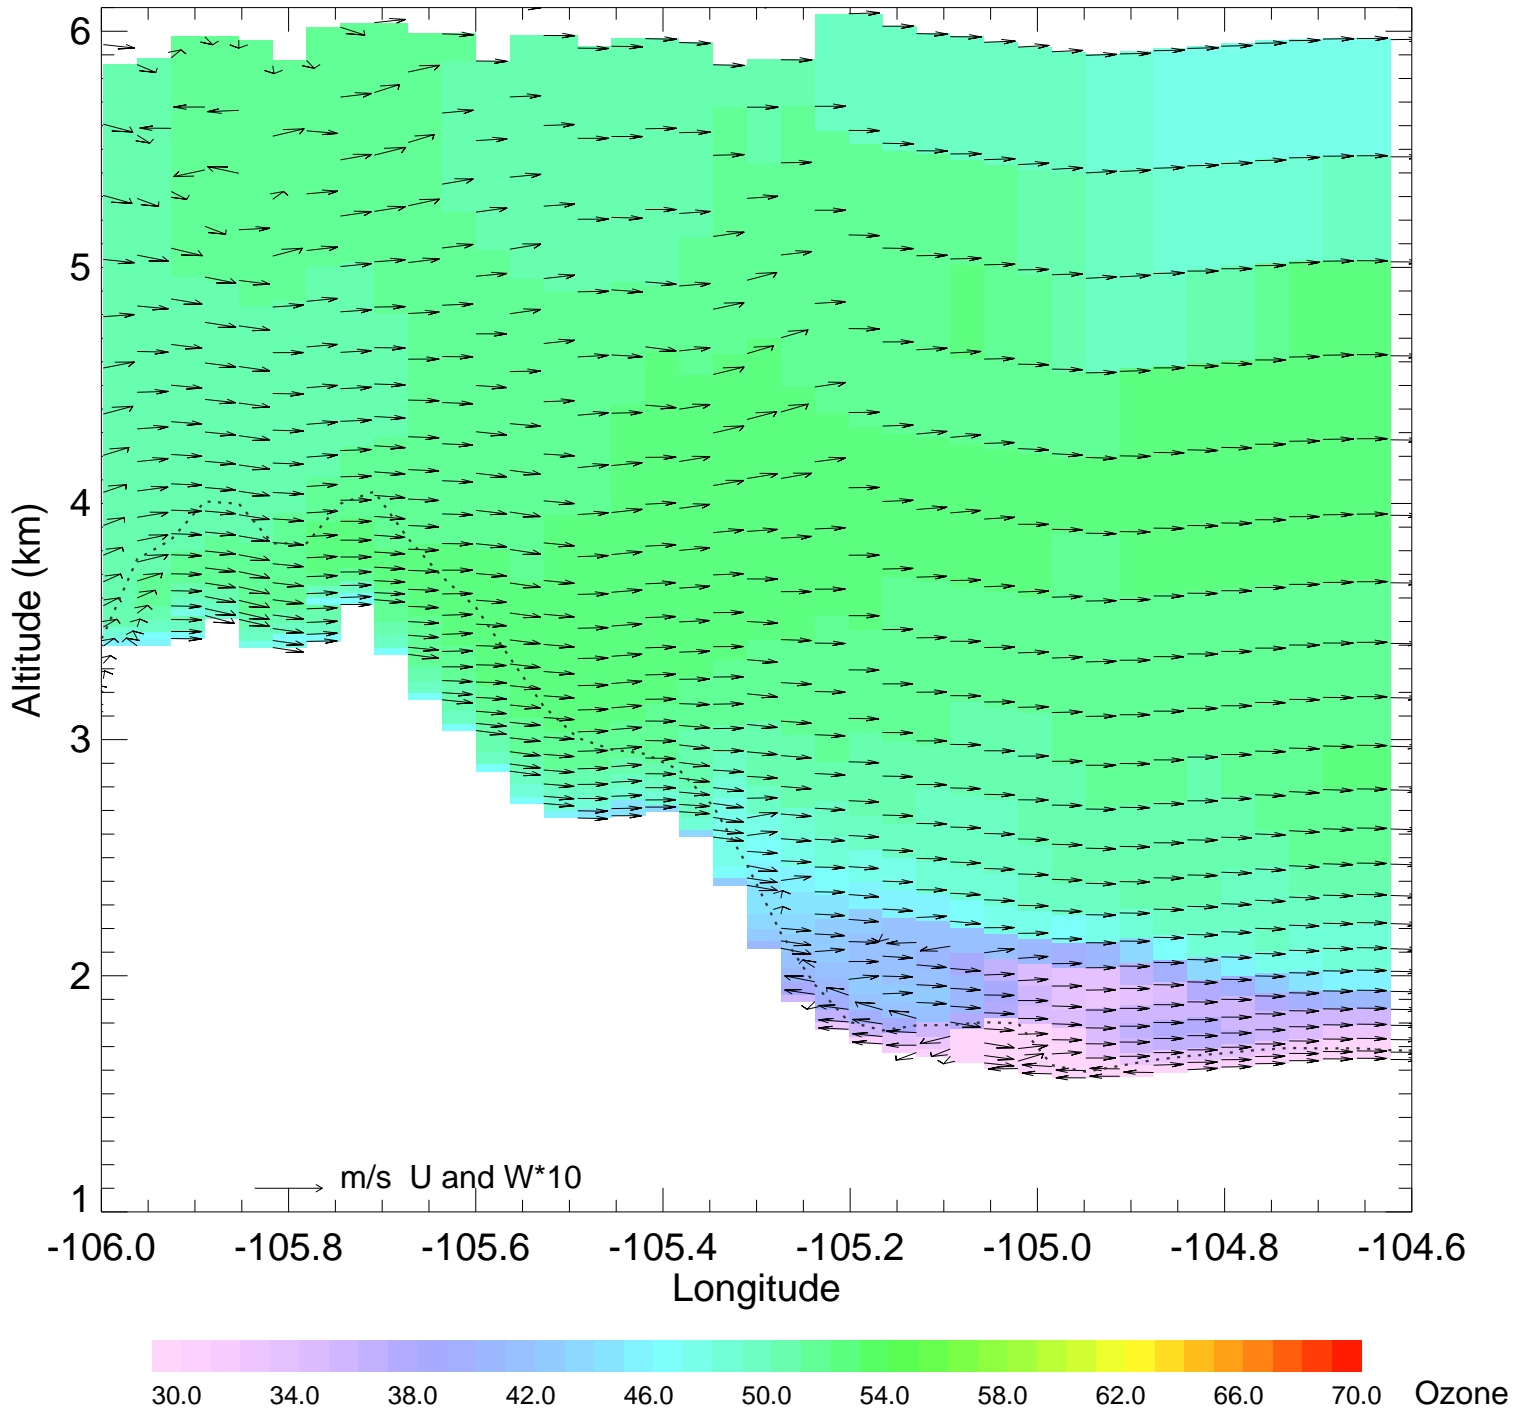

Ozone @ 39.74N 2014-07-23_06:00:00

Ozone @ 39.74N 2014-07-23_07:00:00

Ozone @ 39.74N 2014-07-23_08:00:00

Ozone @ 39.74N 2014-07-23_09:00:00

Ozone @ 39.74N 2014-07-23_10:00:00

Ozone @ 39.74N 2014-07-23_11:00:00

Ozone @ 39.74N 2014-07-23_12:00:00

Ozone @ 39.74N 2014-07-23_13:00:00

Ozone @ 39.74N 2014-07-23_14:00:00

Ozone @ 39.74N 2014-07-23_15:00:00

Ozone @ 39.74N 2014-07-23_16:00:00

Ozone @ 39.74N 2014-07-23_17:00:00