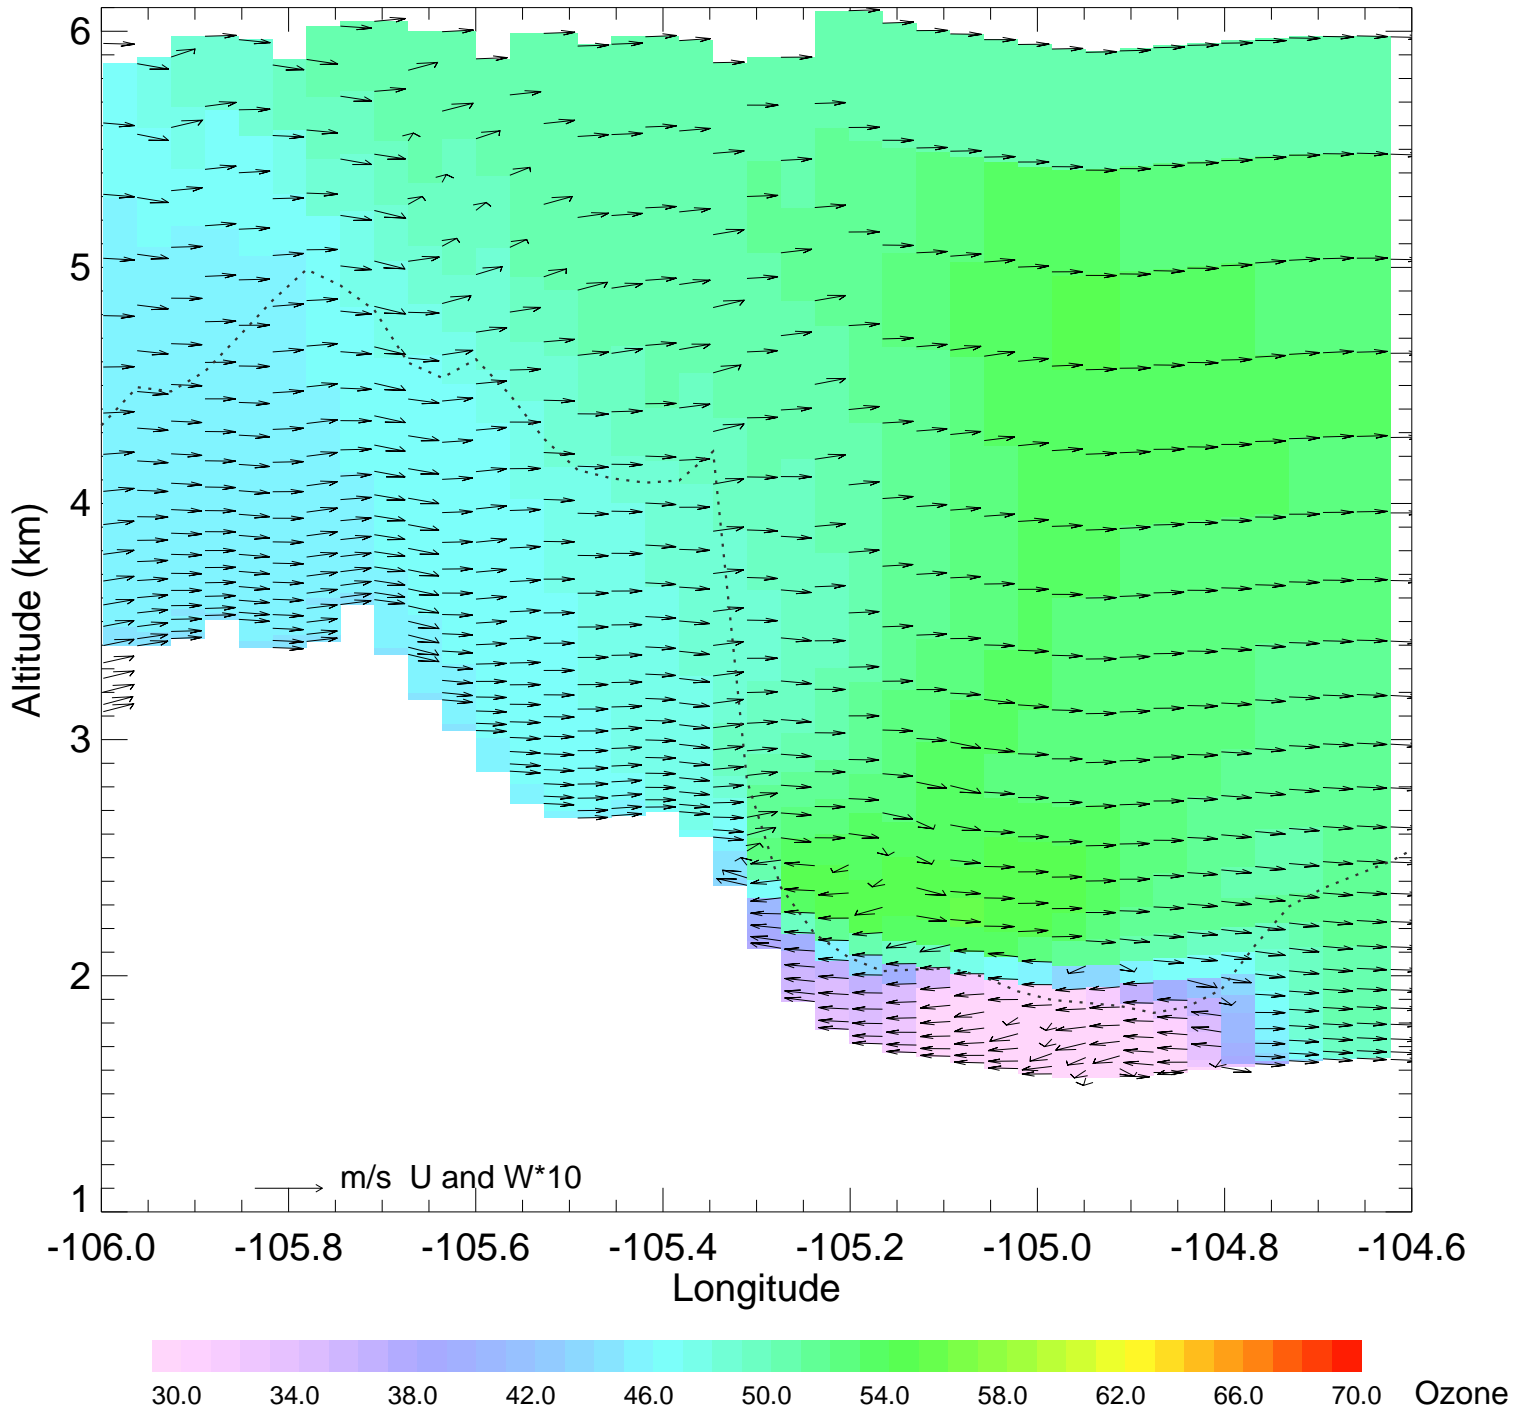

Ozone @ 39.74N 2014-07-23_12:00:00

Ozone @ 39.74N 2014-07-23_13:00:00

Ozone @ 39.74N 2014-07-23_14:00:00

Ozone @ 39.74N 2014-07-23_15:00:00

Ozone @ 39.74N 2014-07-23_16:00:00

Ozone @ 39.74N 2014-07-23_17:00:00

Ozone @ 39.74N 2014-07-23_18:00:00

Ozone @ 39.74N 2014-07-23_19:00:00

Ozone @ 39.74N 2014-07-23_20:00:00

Ozone @ 39.74N 2014-07-23_21:00:00

Ozone @ 39.74N 2014-07-23_22:00:00

Ozone @ 39.74N 2014-07-23_23:00:00