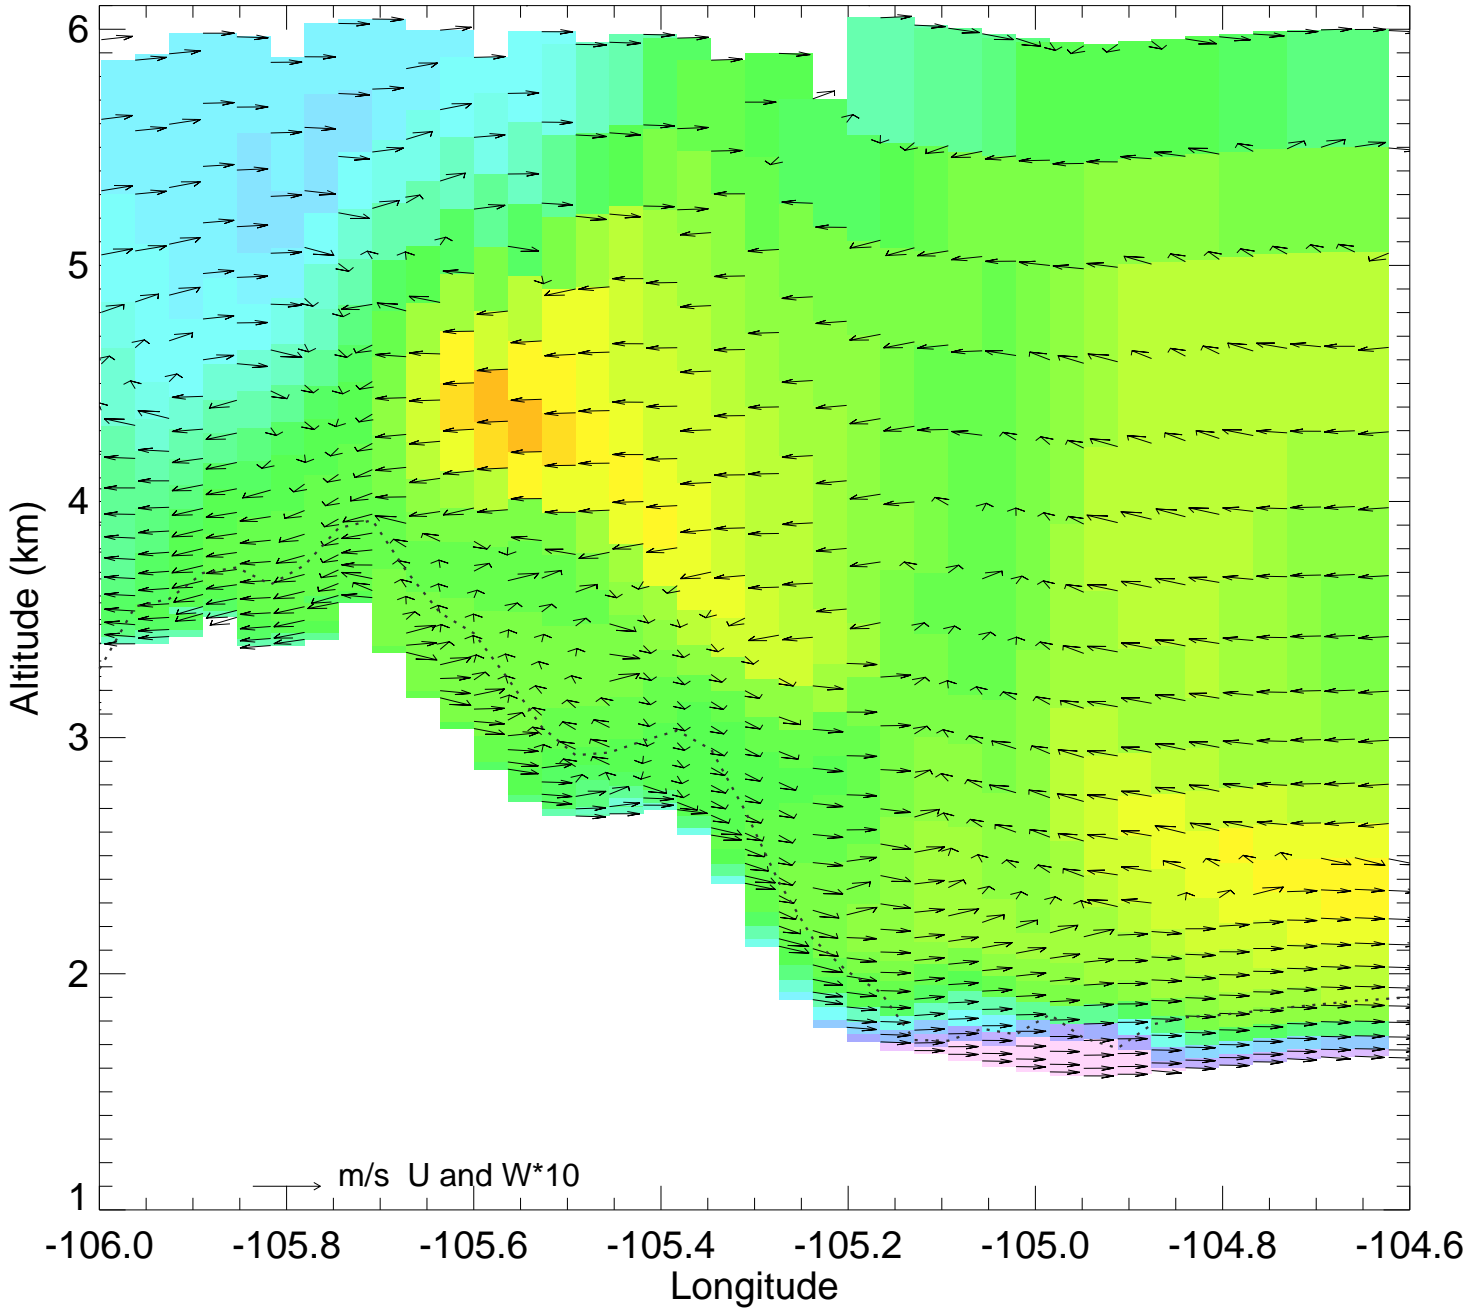

Ozone @ 39.74N 2014-07-23_00:00:00

Ozone @ 39.74N 2014-07-23_01:00:00

Ozone @ 39.74N 2014-07-23_02:00:00

Ozone @ 39.74N 2014-07-23_03:00:00

Ozone @ 39.74N 2014-07-23_04:00:00

Ozone @ 39.74N 2014-07-23_05:00:00

Ozone @ 39.74N 2014-07-23_06:00:00

Ozone @ 39.74N 2014-07-23_07:00:00

Ozone @ 39.74N 2014-07-23_08:00:00

Ozone @ 39.74N 2014-07-23_09:00:00

Ozone @ 39.74N 2014-07-23_10:00:00

Ozone @ 39.74N 2014-07-23_11:00:00