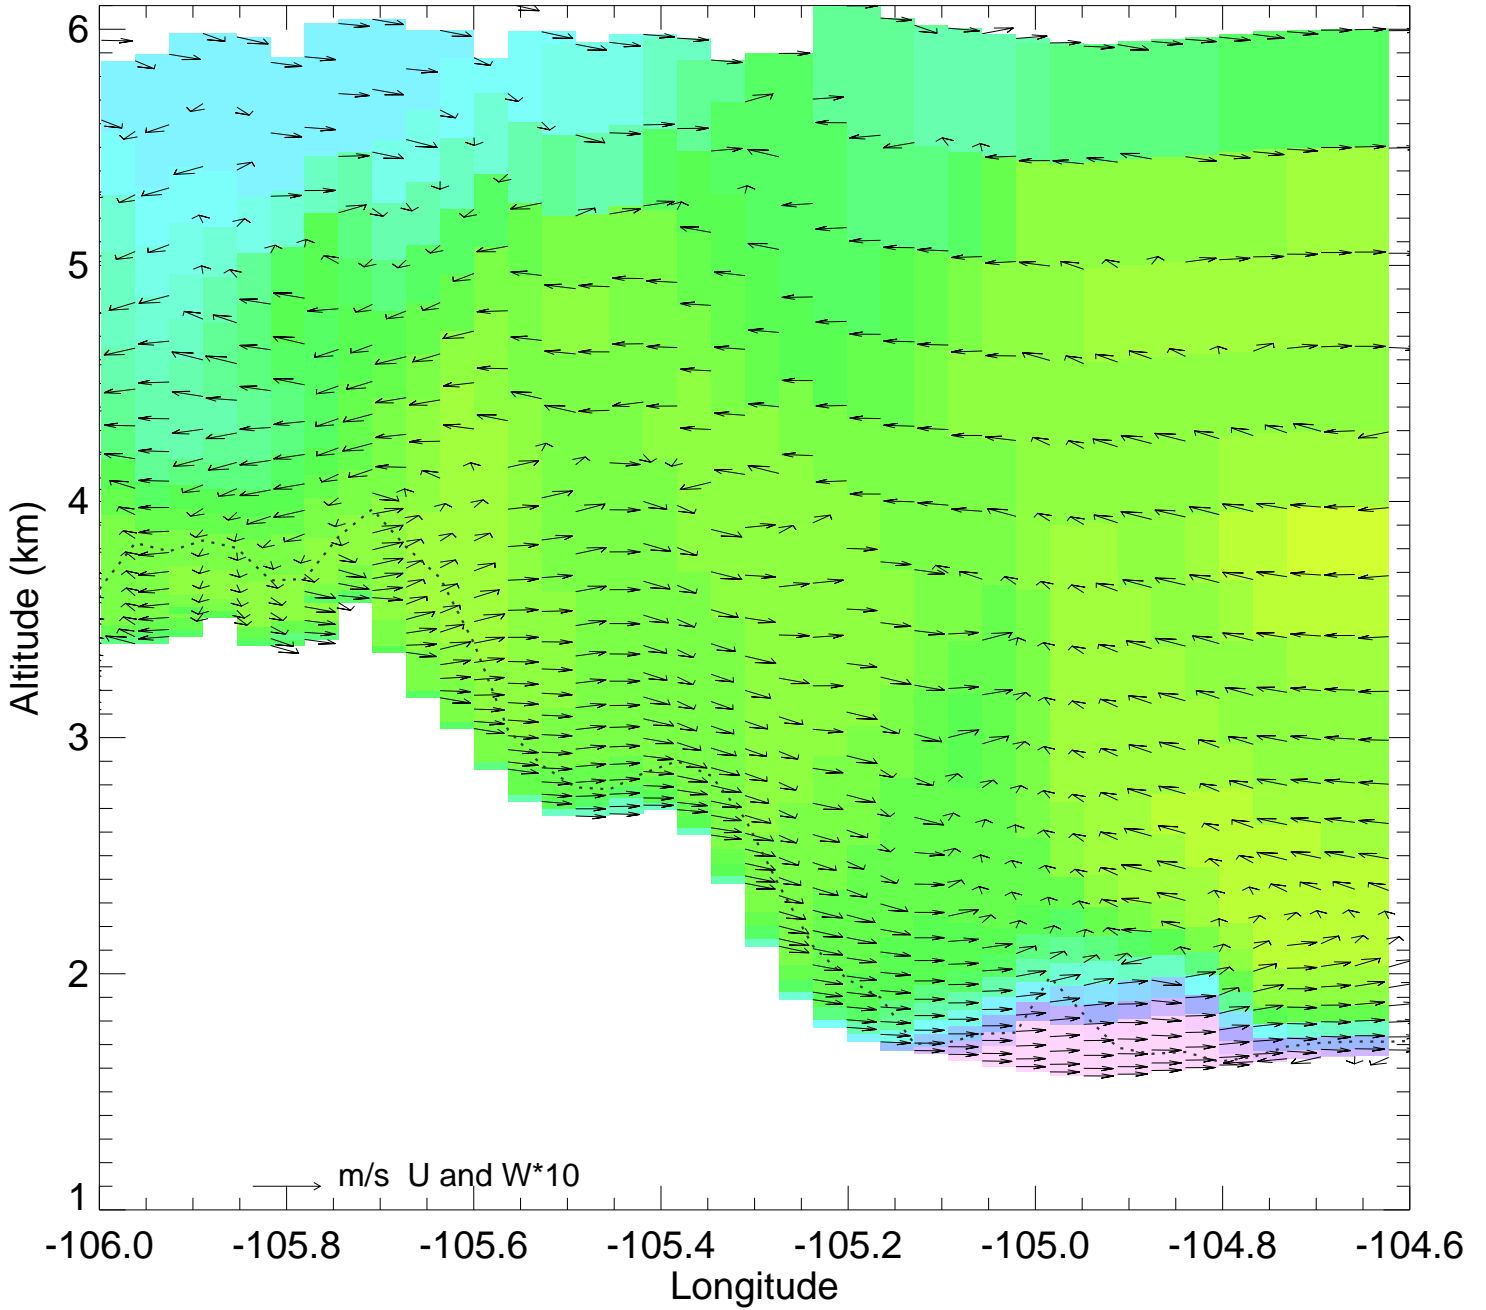

Ozone @ 39.74N 2014-07-23_00:00:00

Ozone @ 39.74N 2014-07-23_01:00:00

Ozone @ 39.74N 2014-07-23_02:00:00

Ozone @ 39.74N 2014-07-23_03:00:00

Ozone @ 39.74N 2014-07-23_04:00:00

Ozone @ 39.74N 2014-07-23_05:00:00

Ozone @ 39.74N 2014-07-23_06:00:00

Ozone @ 39.74N 2014-07-23_07:00:00

Ozone @ 39.74N 2014-07-23_08:00:00

Ozone @ 39.74N 2014-07-23_09:00:00

Ozone @ 39.74N 2014-07-23_10:00:00

Ozone @ 39.74N 2014-07-23_11:00:00