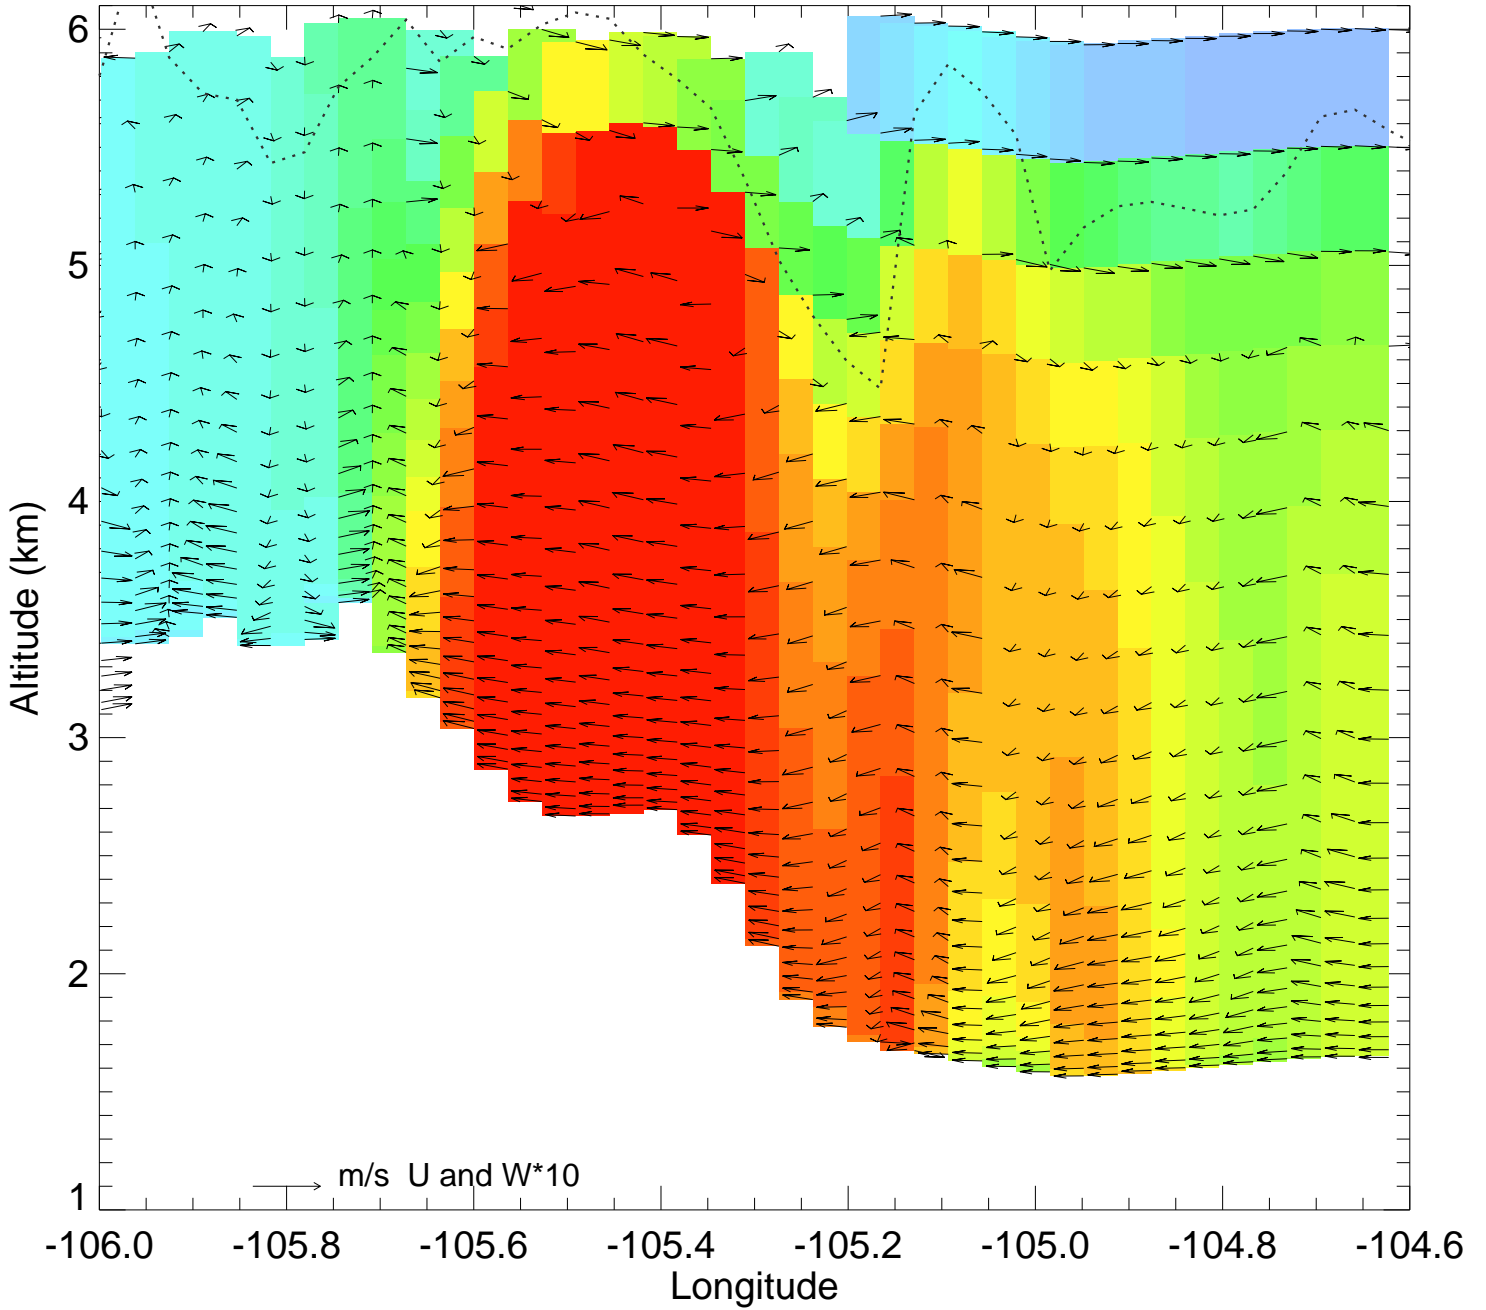

Ozone @ 39.74N 2014-07-22_18:00:00

Ozone @ 39.74N 2014-07-22_19:00:00

Ozone @ 39.74N 2014-07-22_20:00:00

Ozone @ 39.74N 2014-07-22_21:00:00

Ozone @ 39.74N 2014-07-22_22:00:00

Ozone @ 39.74N 2014-07-22_23:00:00

Ozone @ 39.74N 2014-07-23_00:00:00

Ozone @ 39.74N 2014-07-23_01:00:00

Ozone @ 39.74N 2014-07-23_02:00:00

Ozone @ 39.74N 2014-07-23_03:00:00

Ozone @ 39.74N 2014-07-23_04:00:00

Ozone @ 39.74N 2014-07-23_05:00:00