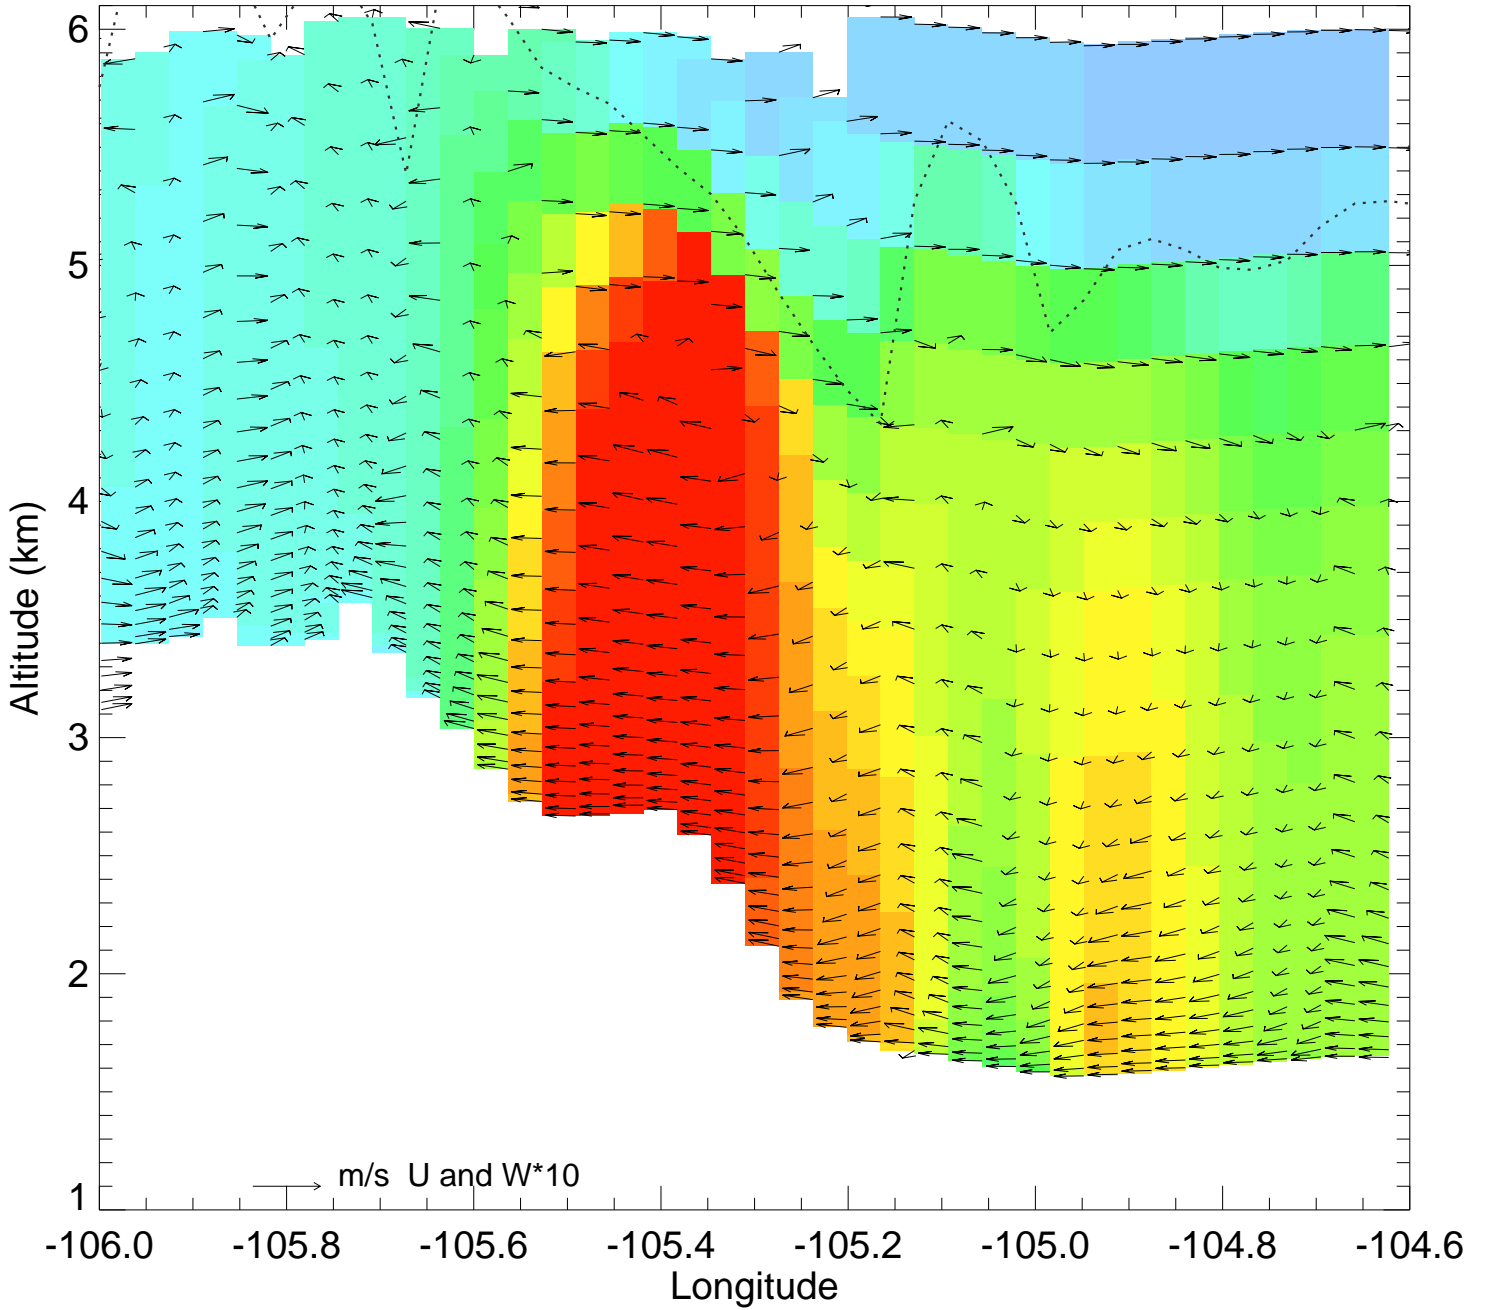

Ozone @ 39.74N 2014-07-22_12:00:00

Ozone @ 39.74N 2014-07-22_13:00:00

Ozone @ 39.74N 2014-07-22_14:00:00

Ozone @ 39.74N 2014-07-22_15:00:00

Ozone @ 39.74N 2014-07-22_16:00:00

Ozone @ 39.74N 2014-07-22_17:00:00

Ozone @ 39.74N 2014-07-22_18:00:00

Ozone @ 39.74N 2014-07-22_19:00:00

Ozone @ 39.74N 2014-07-22_20:00:00

Ozone @ 39.74N 2014-07-22_21:00:00

Ozone @ 39.74N 2014-07-22_22:00:00

Ozone @ 39.74N 2014-07-22_23:00:00