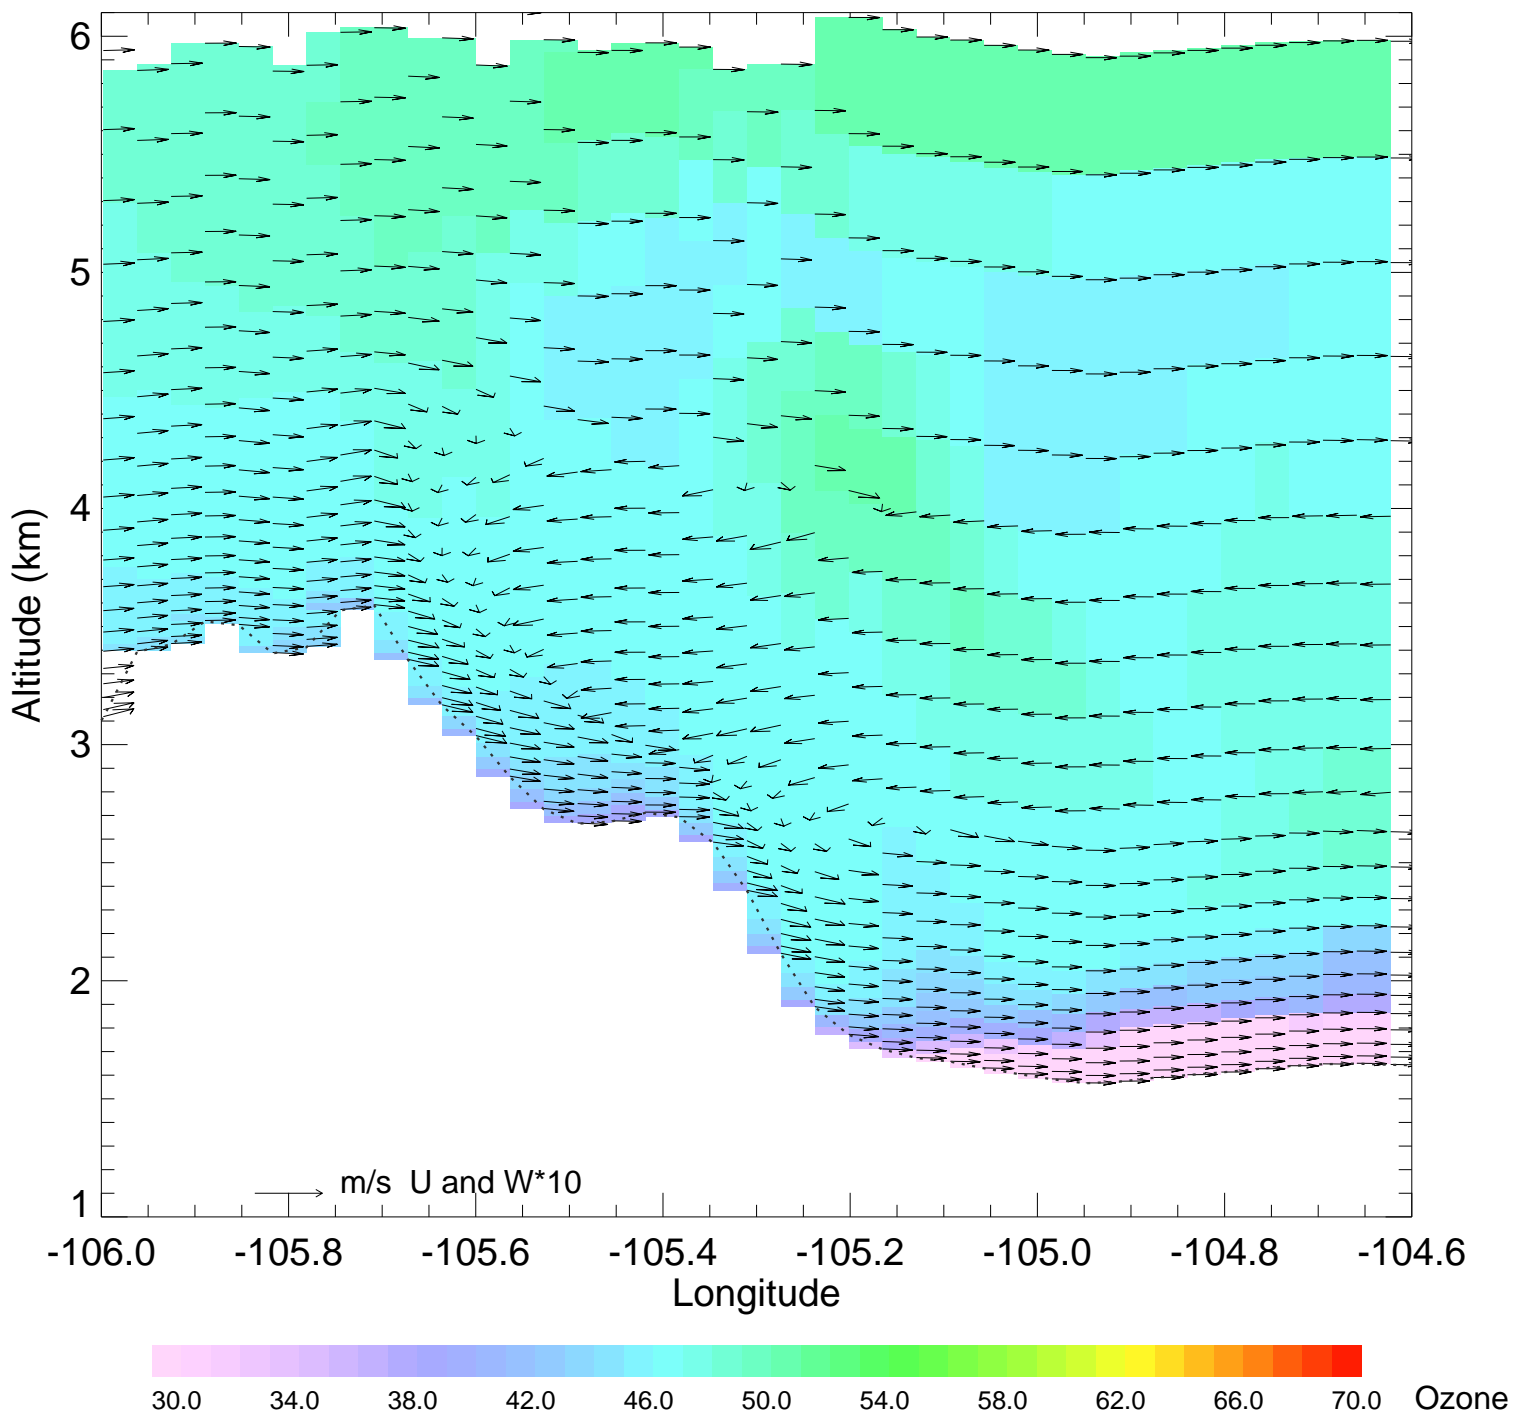

Ozone @ 39.74N 2014-07-22_06:00:00