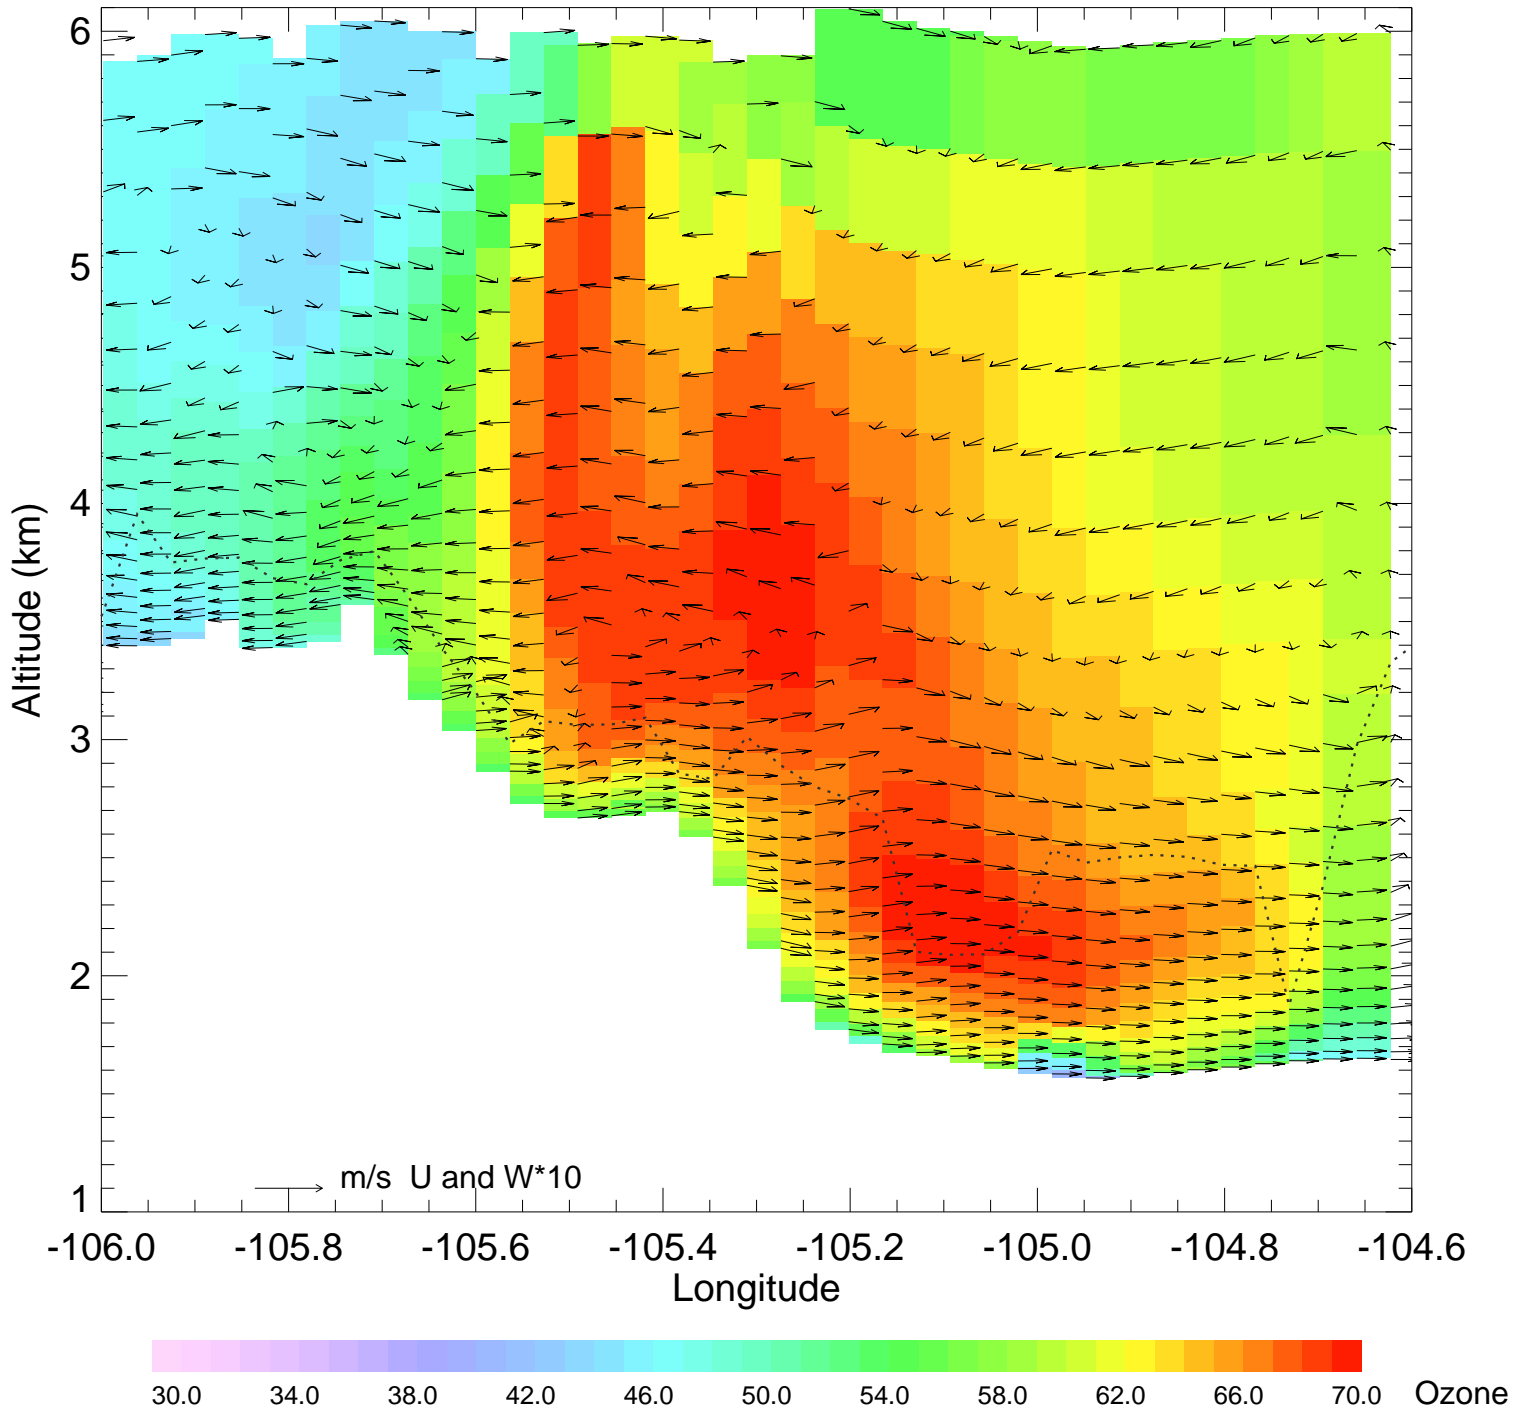

Ozone @ 39.74N 2014-07-22_18:00:00

Ozone @ 39.74N 2014-07-22_19:00:00

Ozone @ 39.74N 2014-07-22_20:00:00

Ozone @ 39.74N 2014-07-22_21:00:00

Ozone @ 39.74N 2014-07-22_22:00:00

Ozone @ 39.74N 2014-07-22_23:00:00

Ozone @ 39.74N 2014-07-23_00:00:00

Ozone @ 39.74N 2014-07-23_01:00:00

Ozone @ 39.74N 2014-07-23_02:00:00

Ozone @ 39.74N 2014-07-23_03:00:00

Ozone @ 39.74N 2014-07-23_04:00:00

Ozone @ 39.74N 2014-07-23_05:00:00