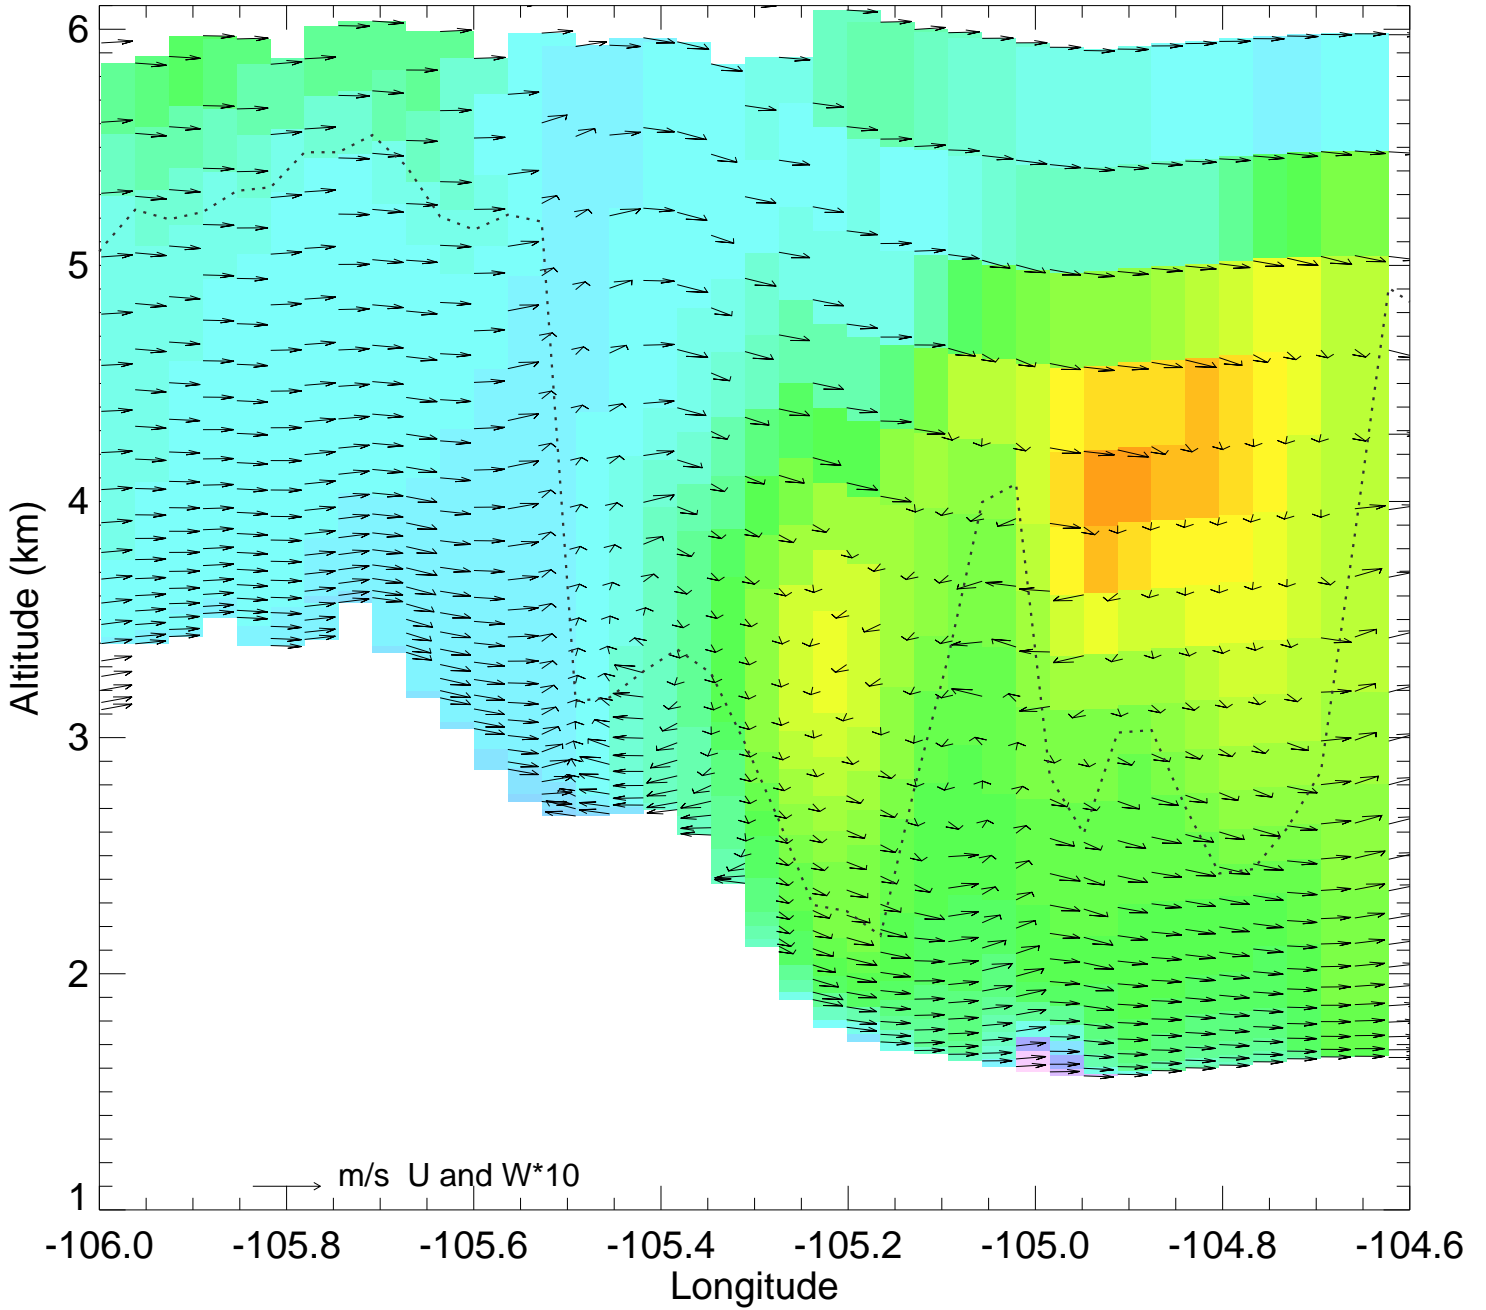

Topography and E_C2H6

Ozone @ 39.74N 2014-07-22_00:00:00

Ozone @ 39.74N 2014-07-22_01:00:00

Ozone @ 39.74N 2014-07-22_02:00:00

Ozone @ 39.74N 2014-07-22_03:00:00

Ozone @ 39.74N 2014-07-22_04:00:00

Ozone @ 39.74N 2014-07-22_05:00:00

Ozone @ 39.74N 2014-07-22_06:00:00

Ozone @ 39.74N 2014-07-22_07:00:00

Ozone @ 39.74N 2014-07-22_08:00:00

Ozone @ 39.74N 2014-07-22_09:00:00

Ozone @ 39.74N 2014-07-22_10:00:00

Ozone @ 39.74N 2014-07-22_11:00:00