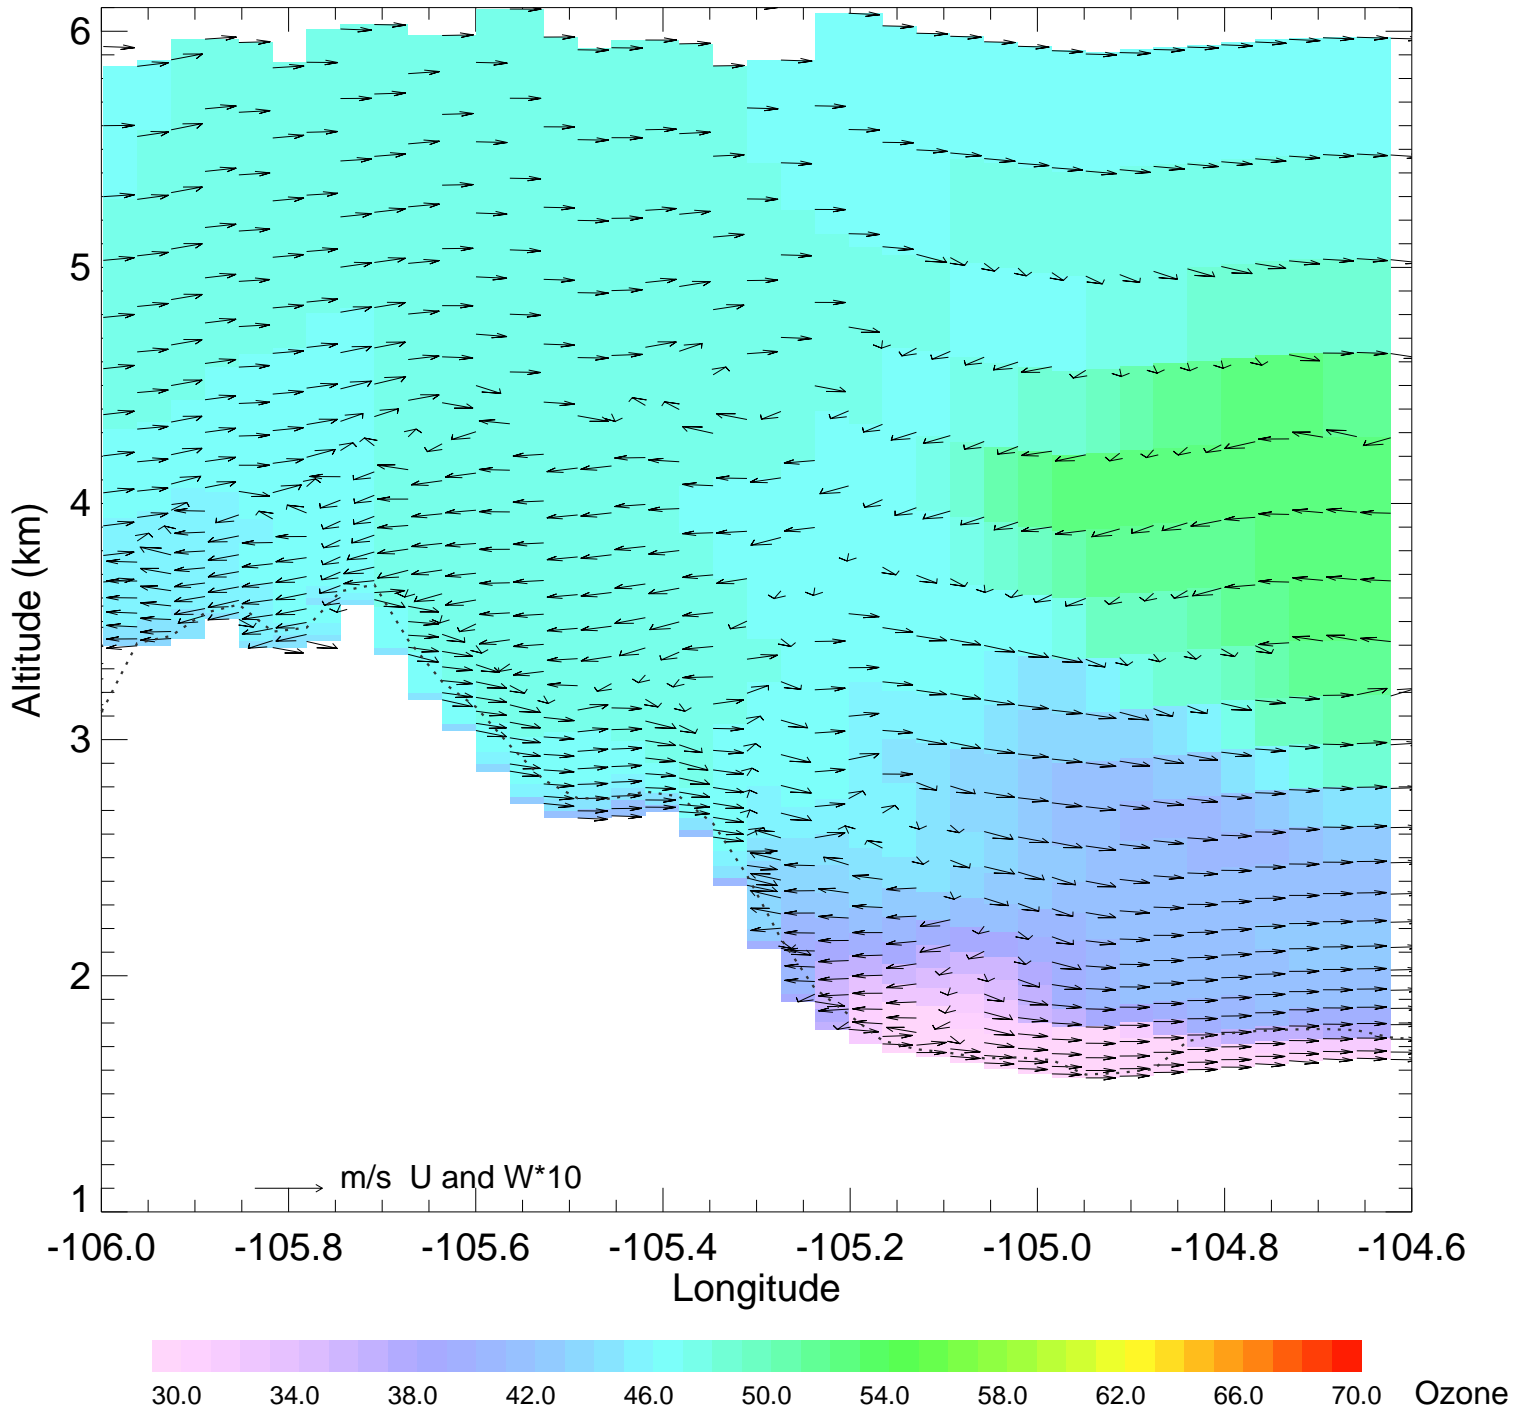

Ozone @ 39.74N 2014-07-22_06:00:00

Ozone @ 39.74N 2014-07-22_07:00:00

Ozone @ 39.74N 2014-07-22_08:00:00

Ozone @ 39.74N 2014-07-22_09:00:00

Ozone @ 39.74N 2014-07-22_10:00:00

Ozone @ 39.74N 2014-07-22_11:00:00