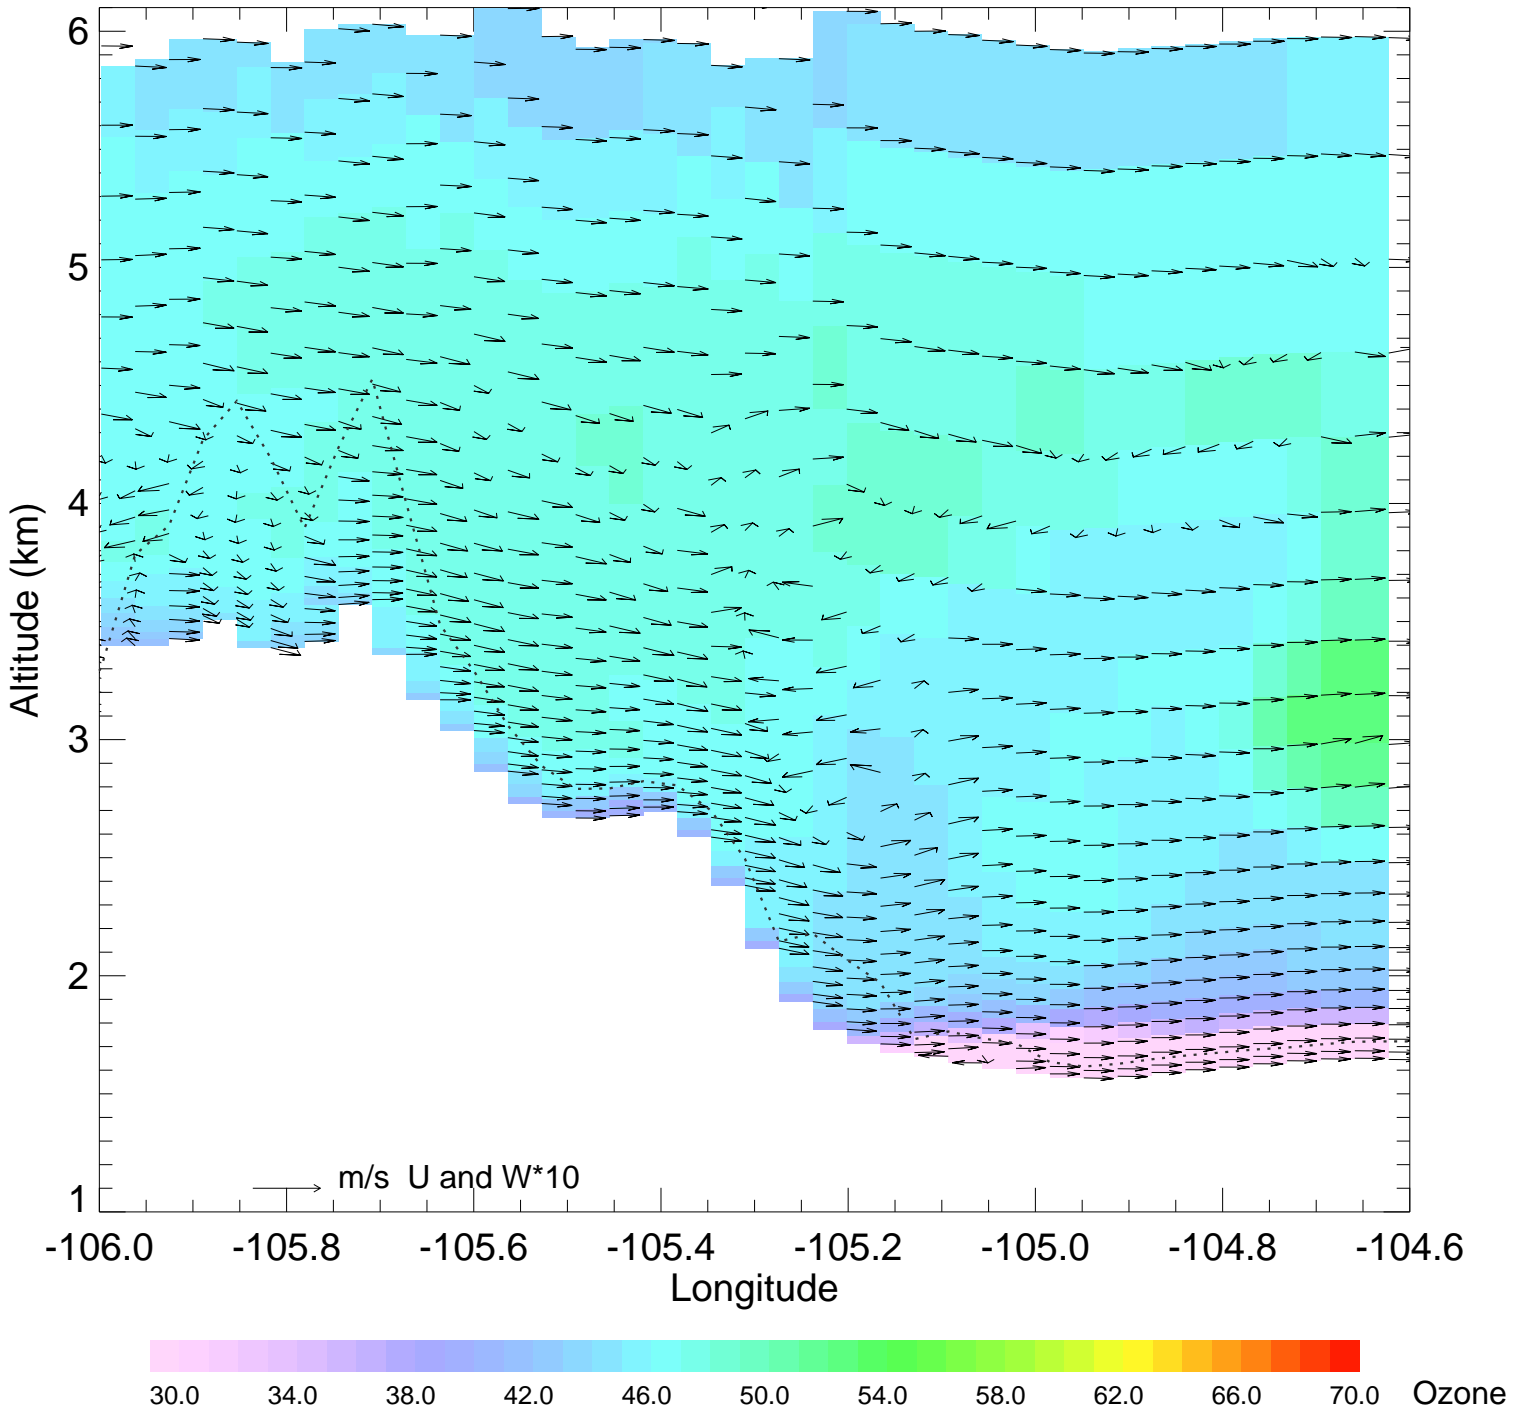

Ozone @ 39.74N 2014-07-22_14:00:00