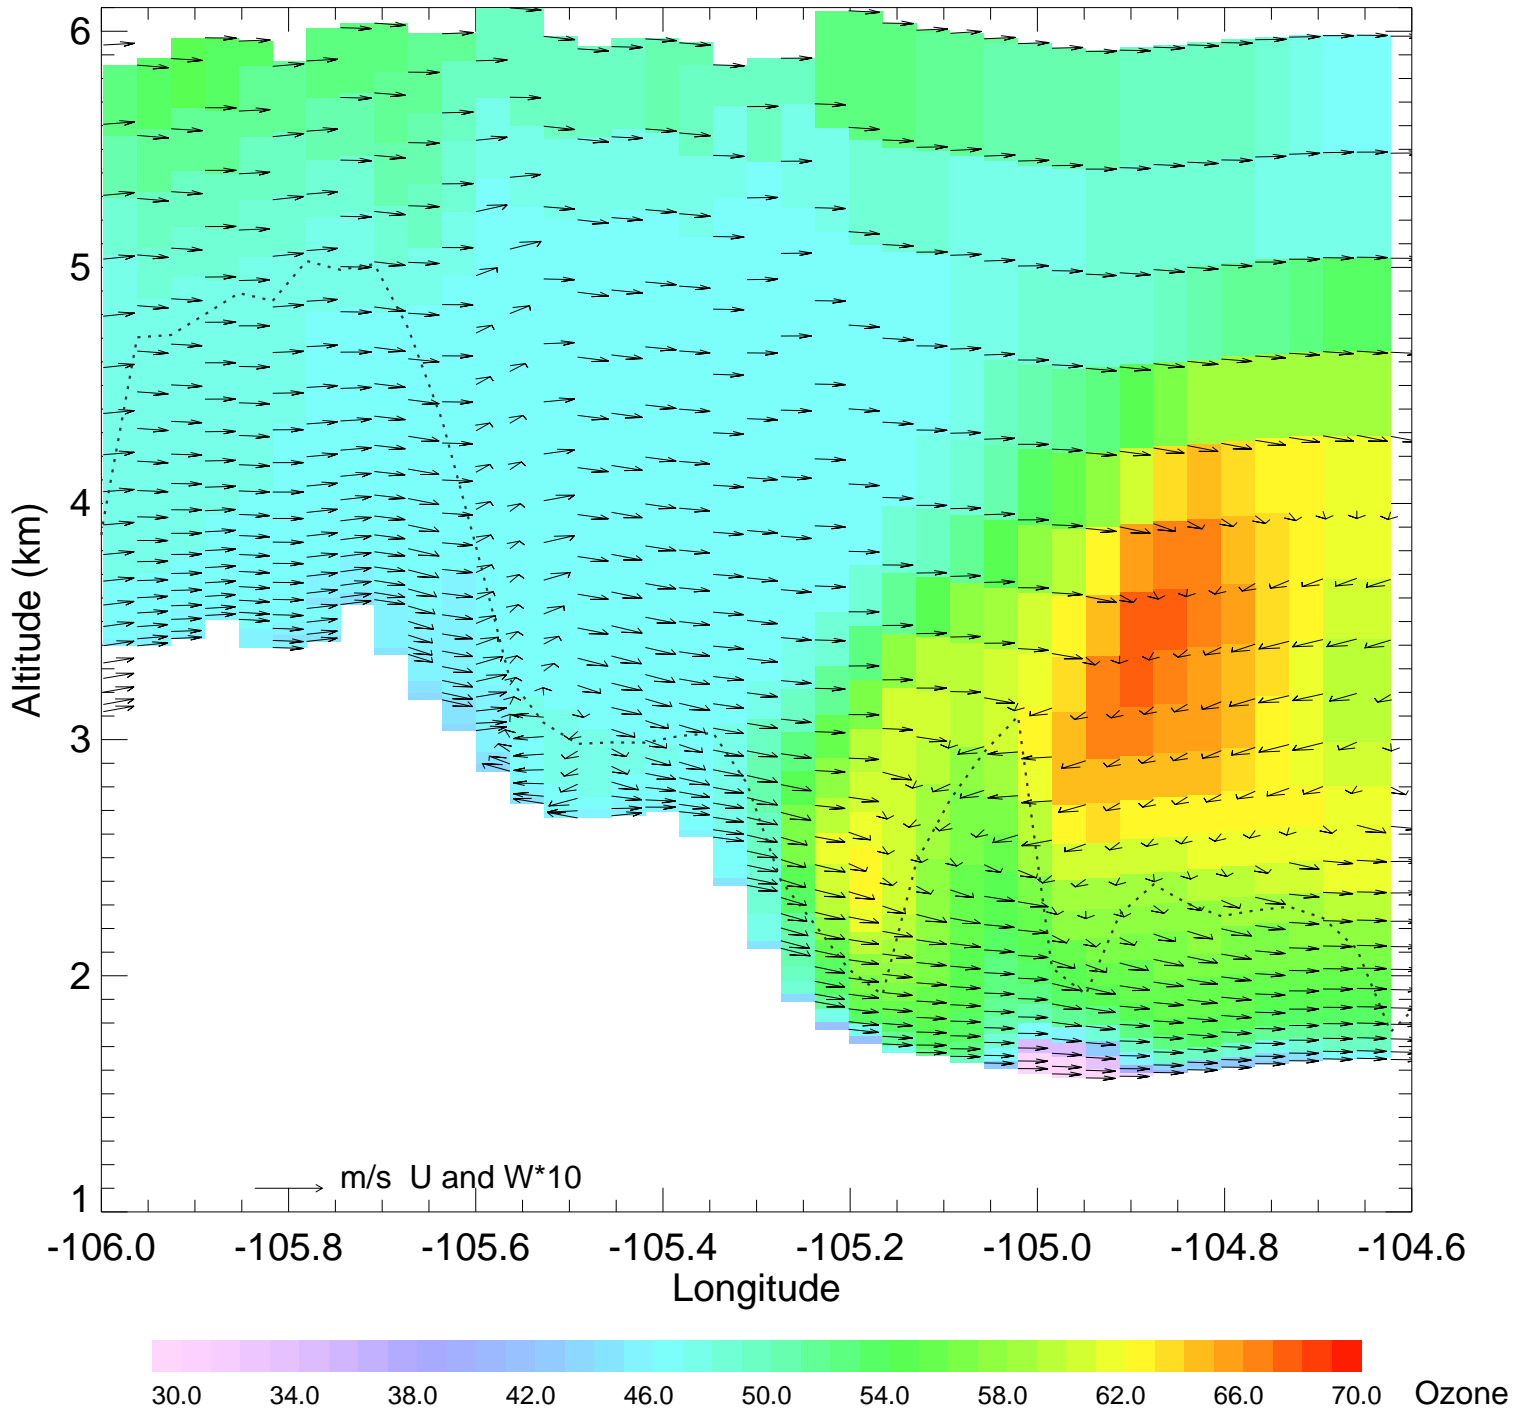

Topography and E_C2H6

Ozone @ 39.74N 2014-07-22_00:00:00

Ozone @ 39.74N 2014-07-22_01:00:00

Ozone @ 39.74N 2014-07-22_02:00:00

Ozone @ 39.74N 2014-07-22_03:00:00

Ozone @ 39.74N 2014-07-22_04:00:00

Ozone @ 39.74N 2014-07-22_05:00:00