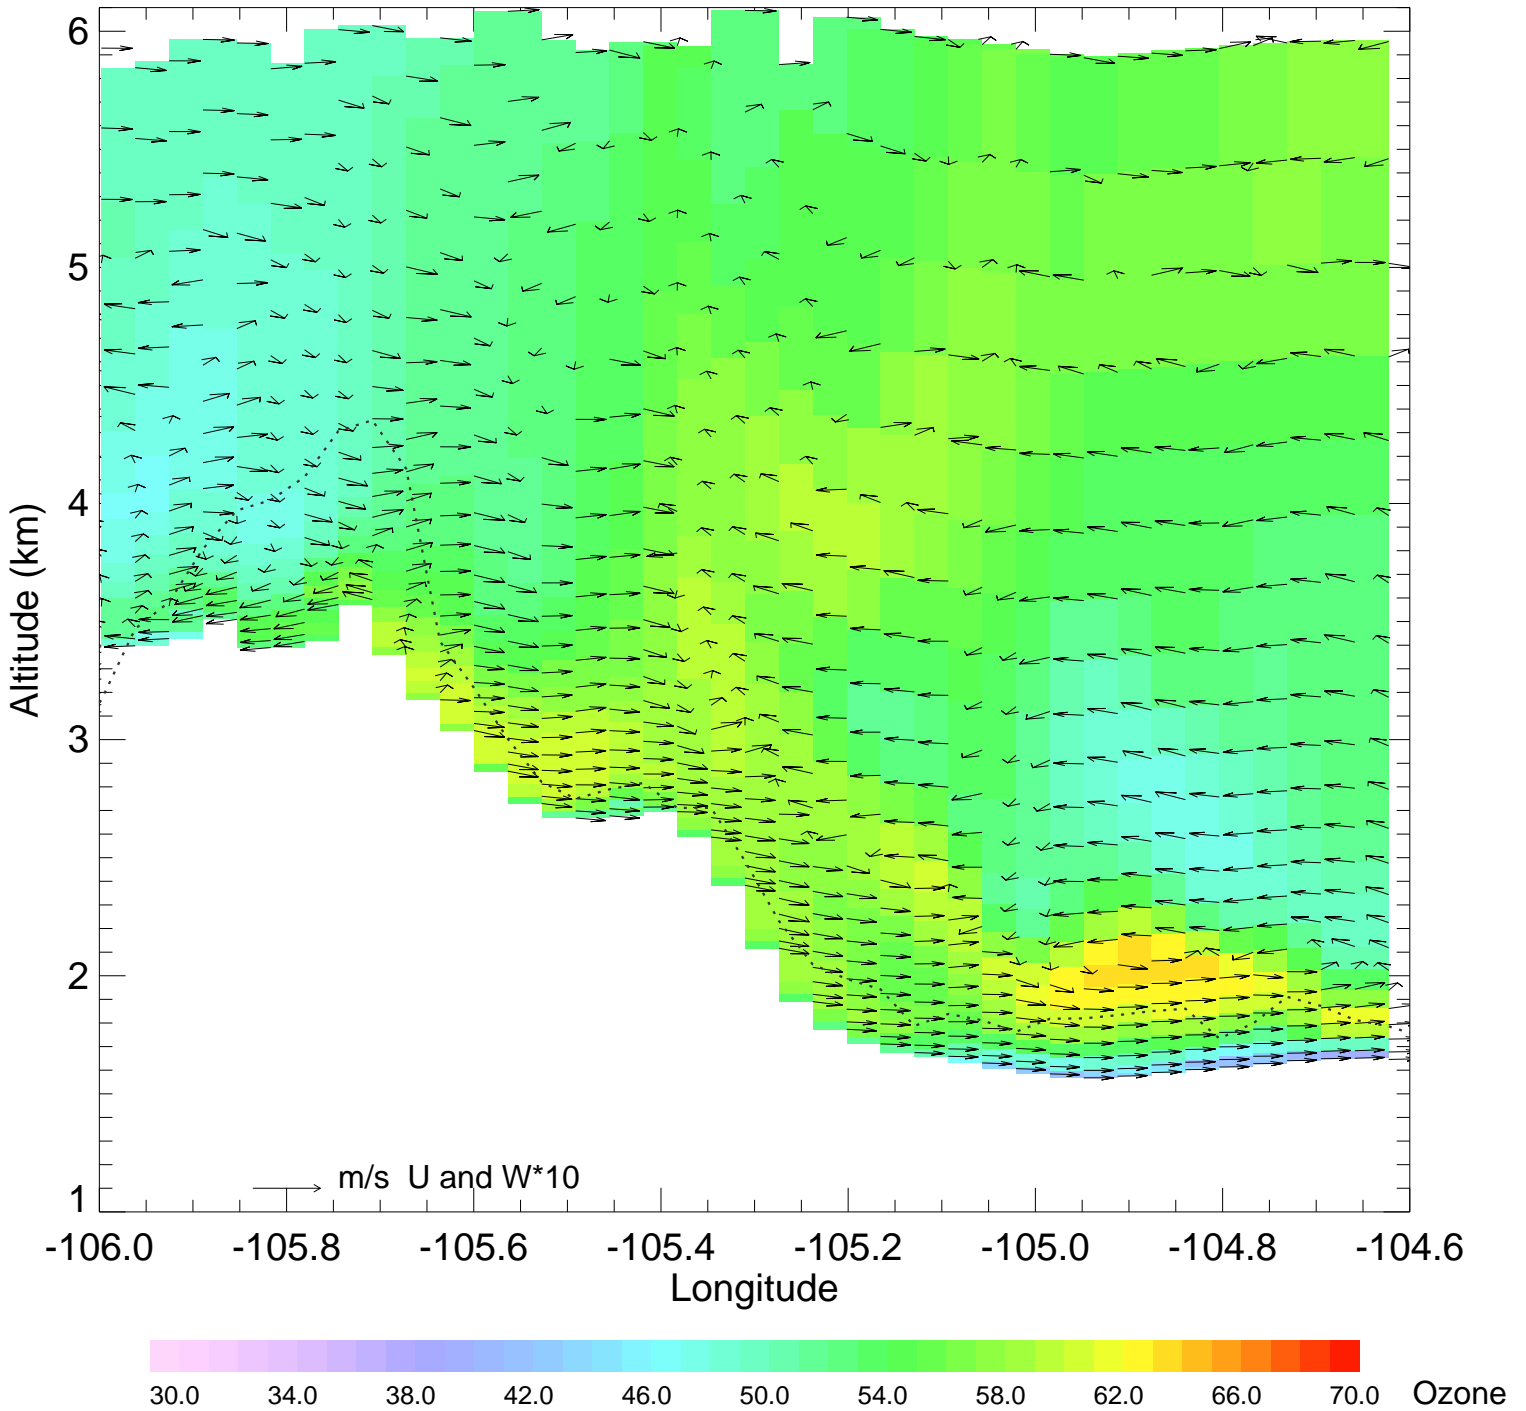

Ozone @ 39.74N 2014-08-14_00:00:00

Ozone @ 39.74N 2014-08-14_01:00:00

Ozone @ 39.74N 2014-08-14_02:00:00

Ozone @ 39.74N 2014-08-14_03:00:00

Ozone @ 39.74N 2014-08-14_04:00:00

Ozone @ 39.74N 2014-08-14_05:00:00

Ozone @ 39.74N 2014-08-14_06:00:00

Ozone @ 39.74N 2014-08-14_07:00:00

Ozone @ 39.74N 2014-08-14_08:00:00

Ozone @ 39.74N 2014-08-14_09:00:00

Ozone @ 39.74N 2014-08-14_10:00:00

Ozone @ 39.74N 2014-08-14_11:00:00