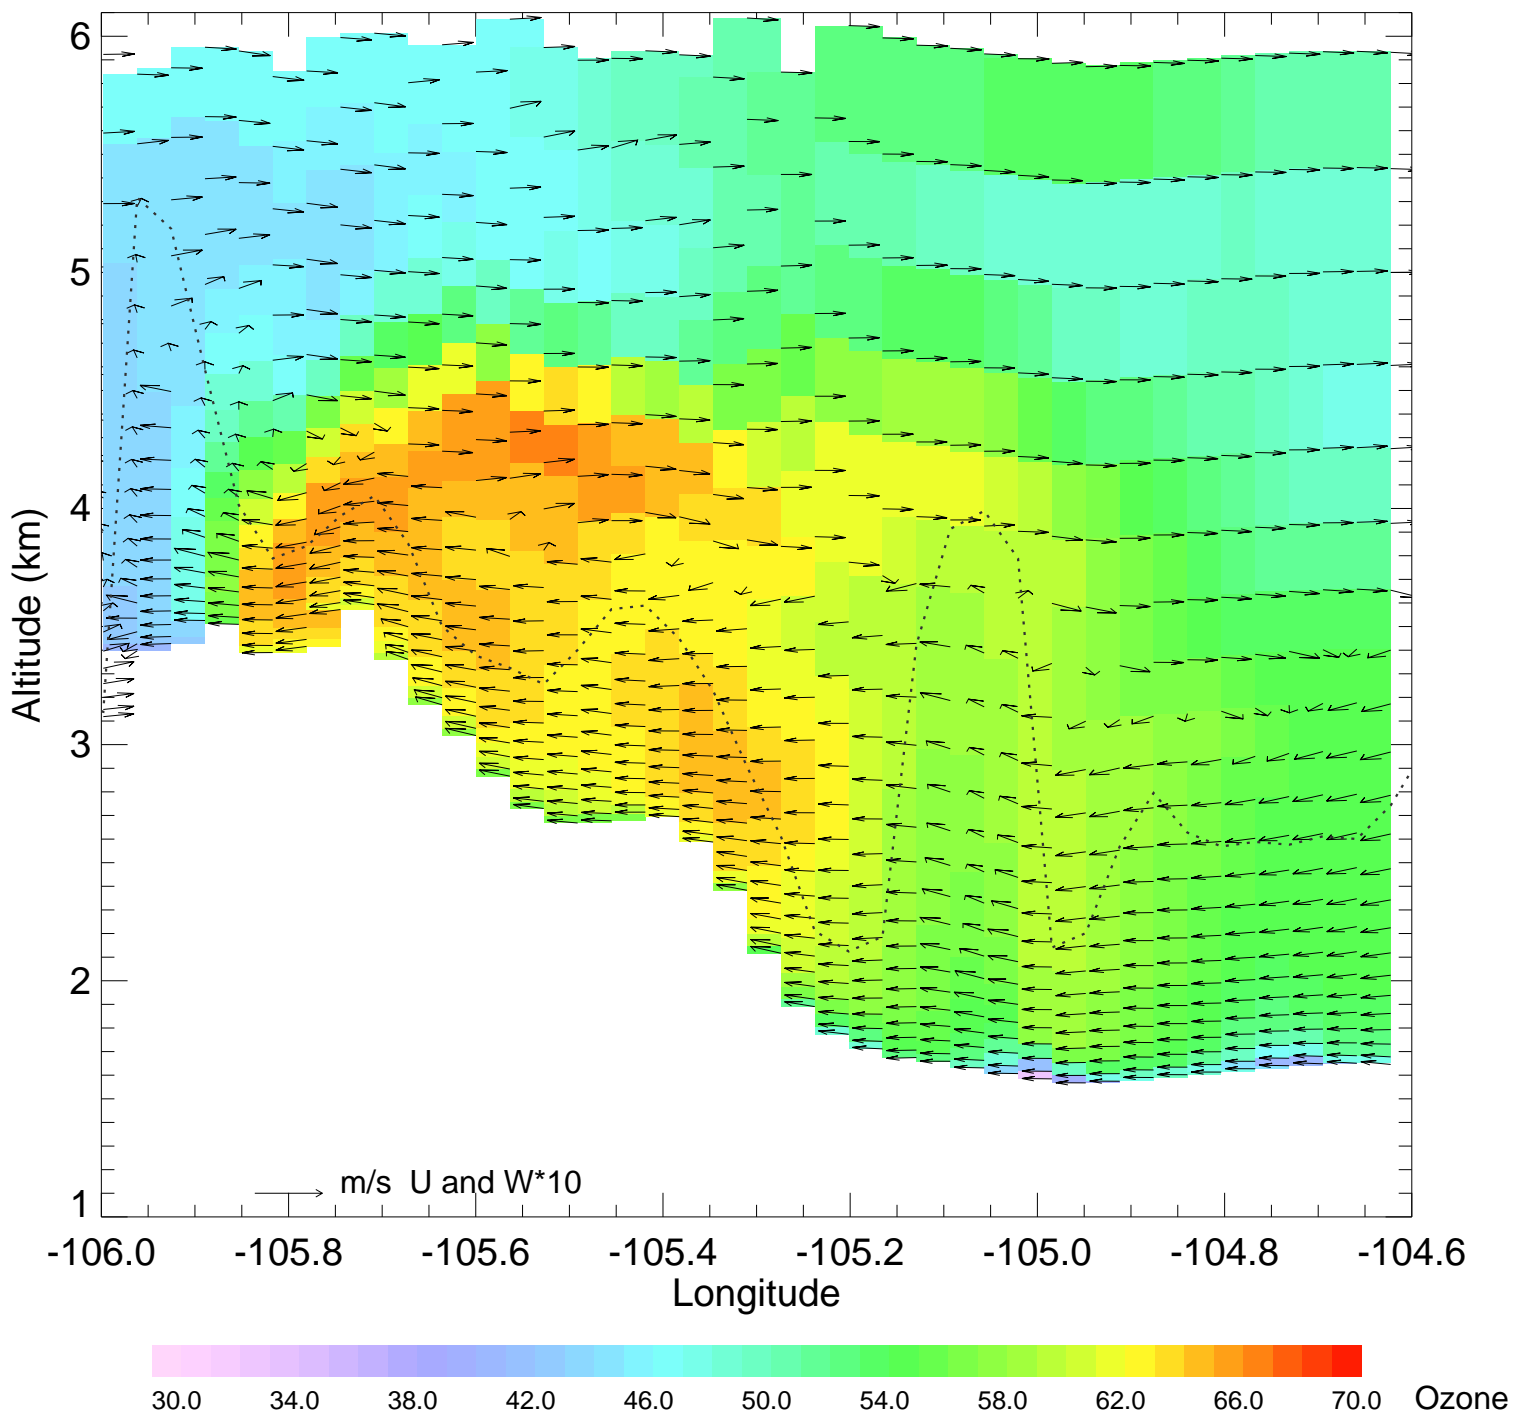

Ozone @ 39.74N 2014-08-12_01:00:00