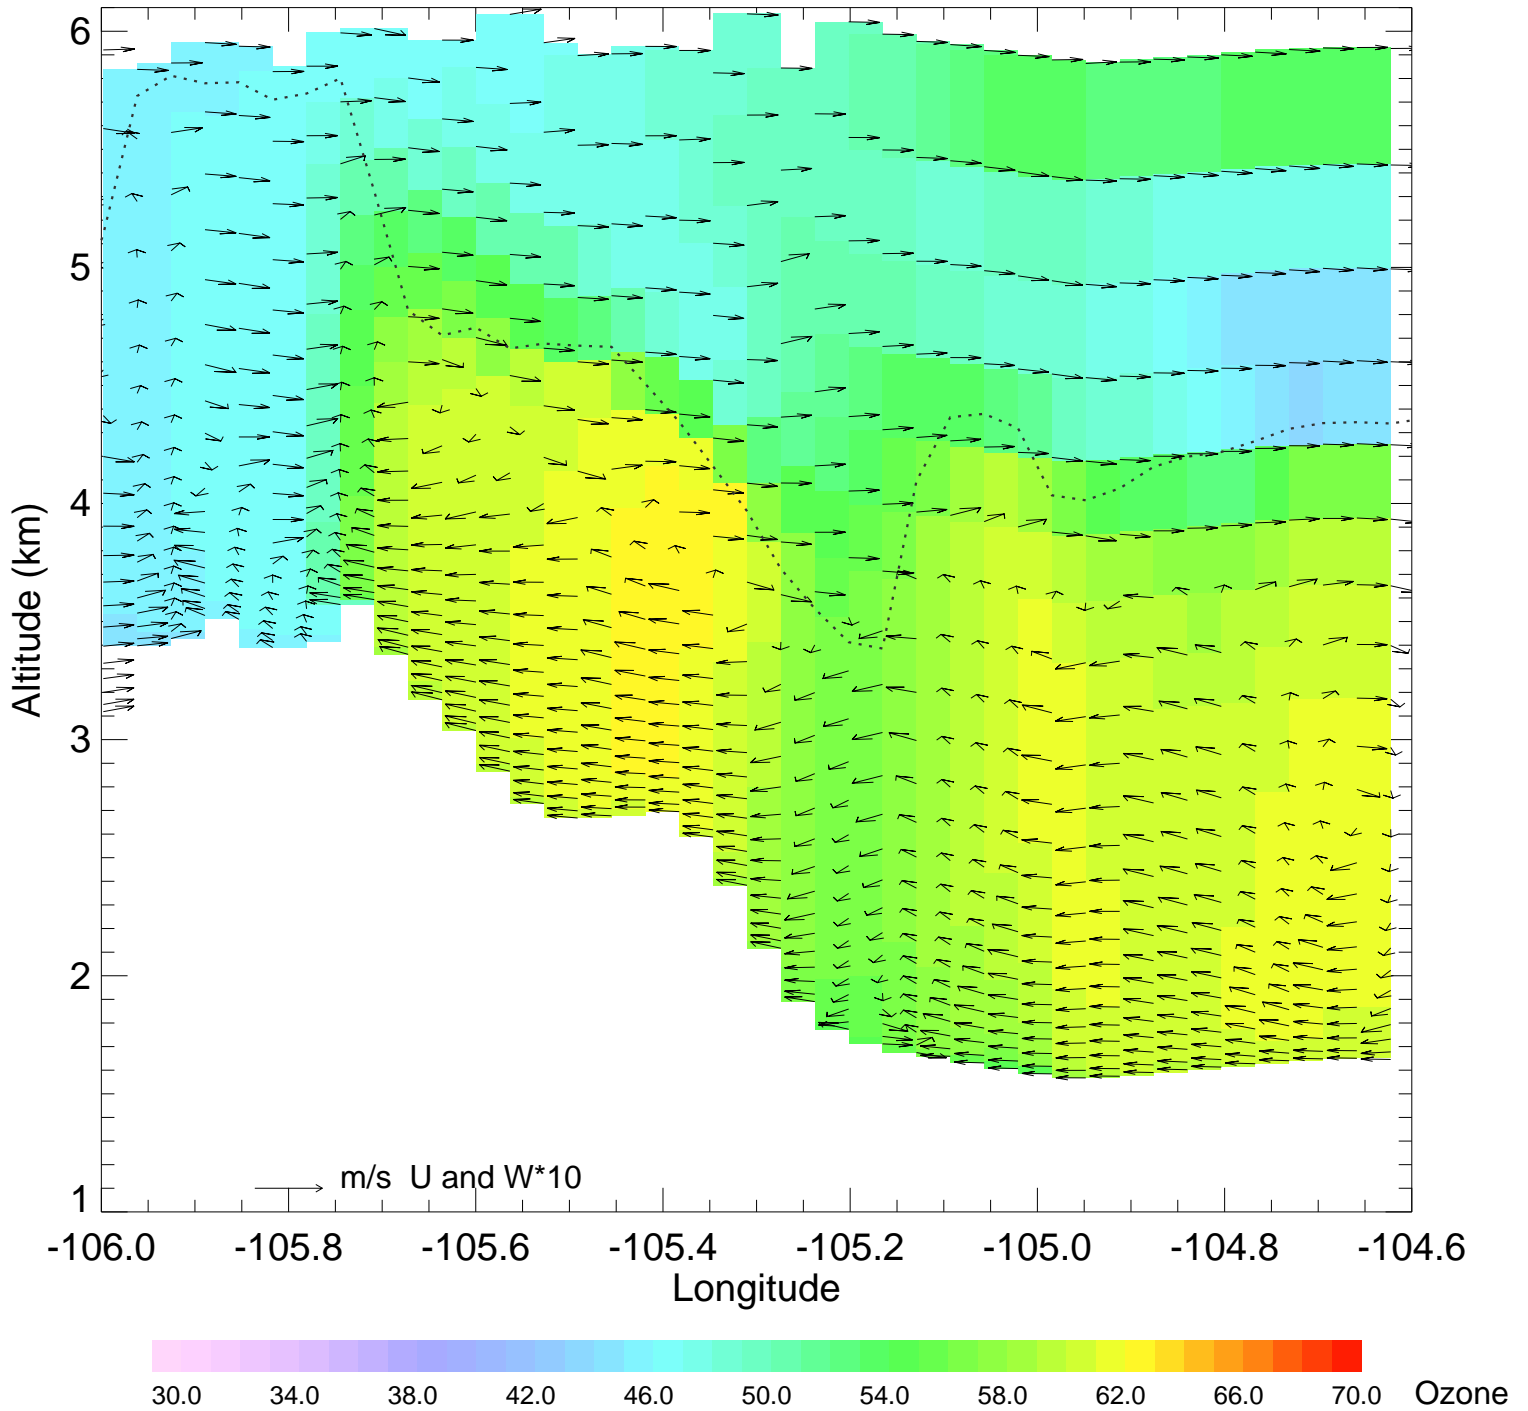

Ozone @ 39.74N 2014-08-11_18:00:00

Ozone @ 39.74N 2014-08-11_19:00:00

Ozone @ 39.74N 2014-08-11_20:00:00

Ozone @ 39.74N 2014-08-11_21:00:00

Ozone @ 39.74N 2014-08-11_22:00:00

Ozone @ 39.74N 2014-08-11_23:00:00