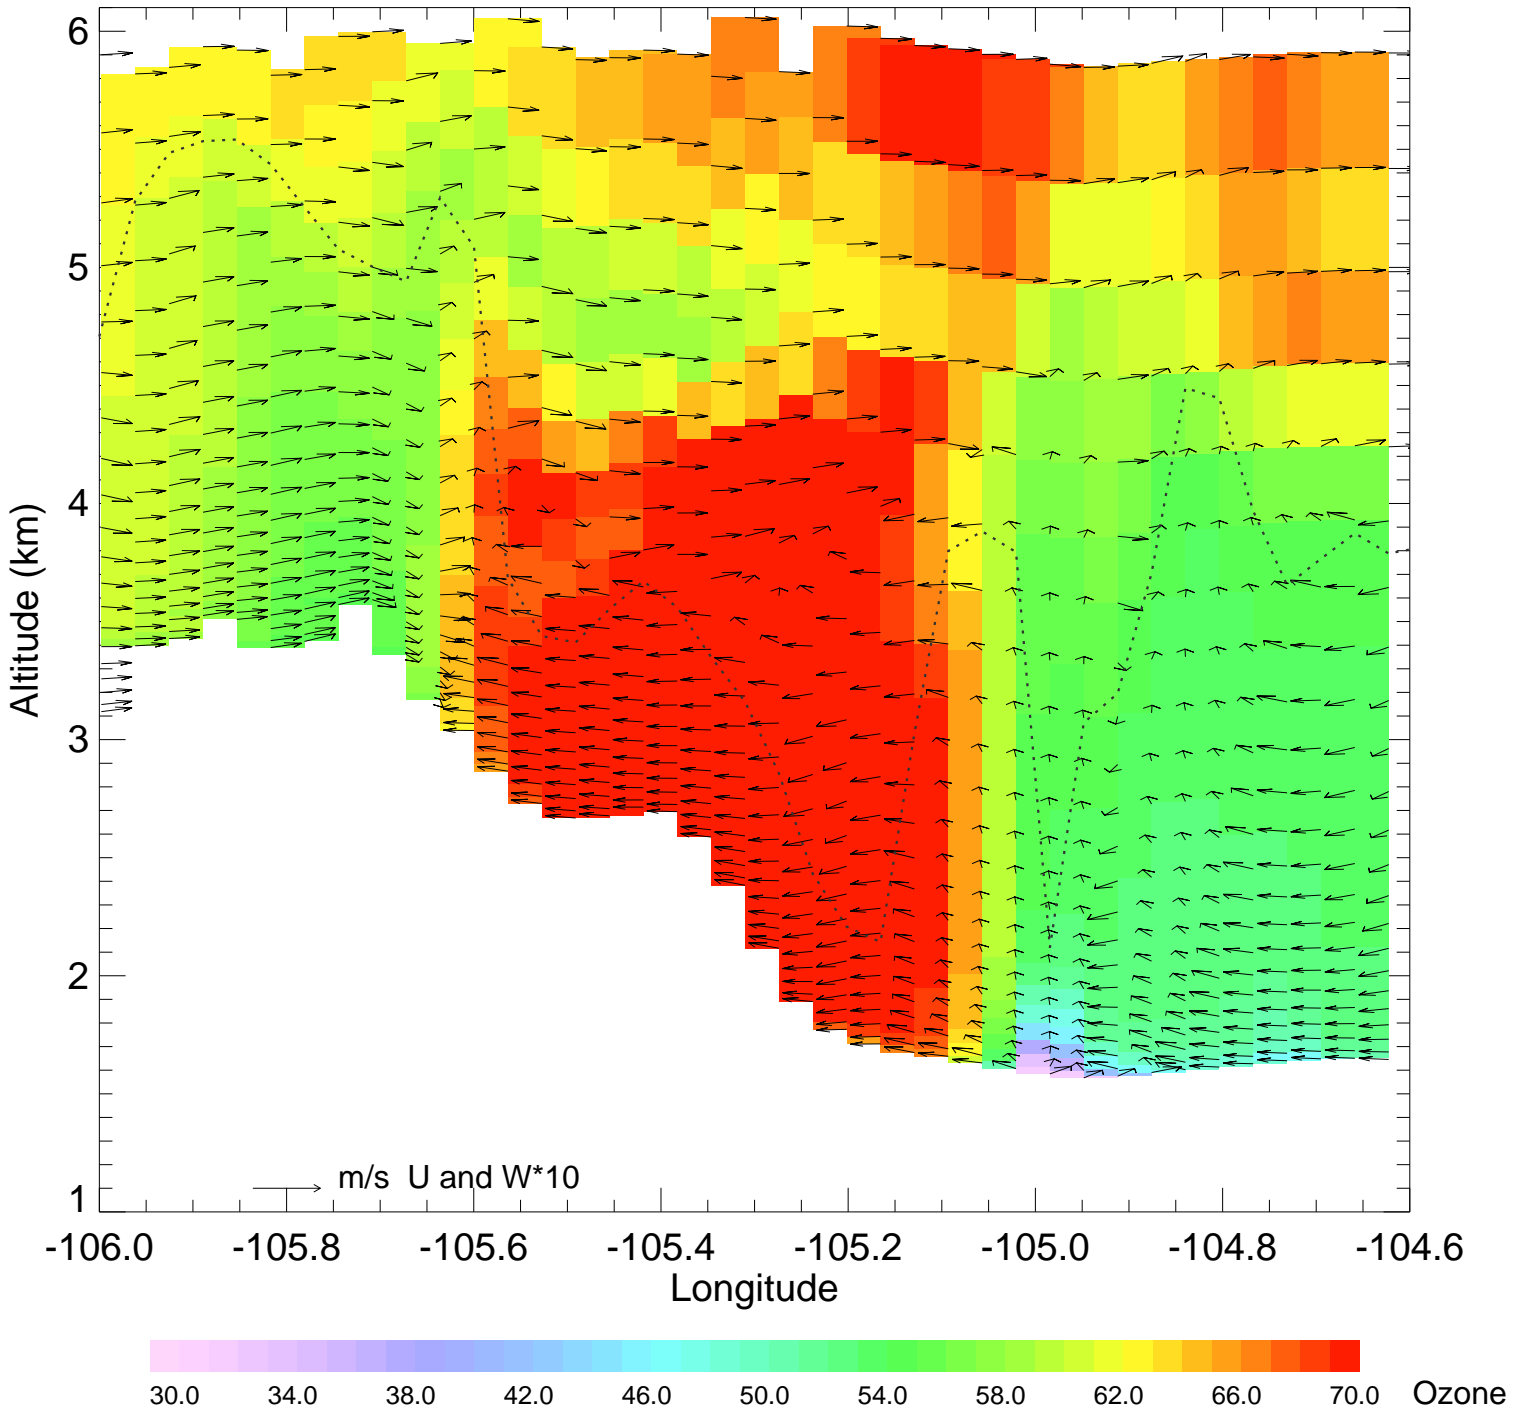

Topography and E_C2H6

Ozone @ 39.74N 2014-08-10_00:00:00

Ozone @ 39.74N 2014-08-10_01:00:00

Ozone @ 39.74N 2014-08-10_02:00:00

Ozone @ 39.74N 2014-08-10_03:00:00

Ozone @ 39.74N 2014-08-10_04:00:00

Ozone @ 39.74N 2014-08-10_05:00:00