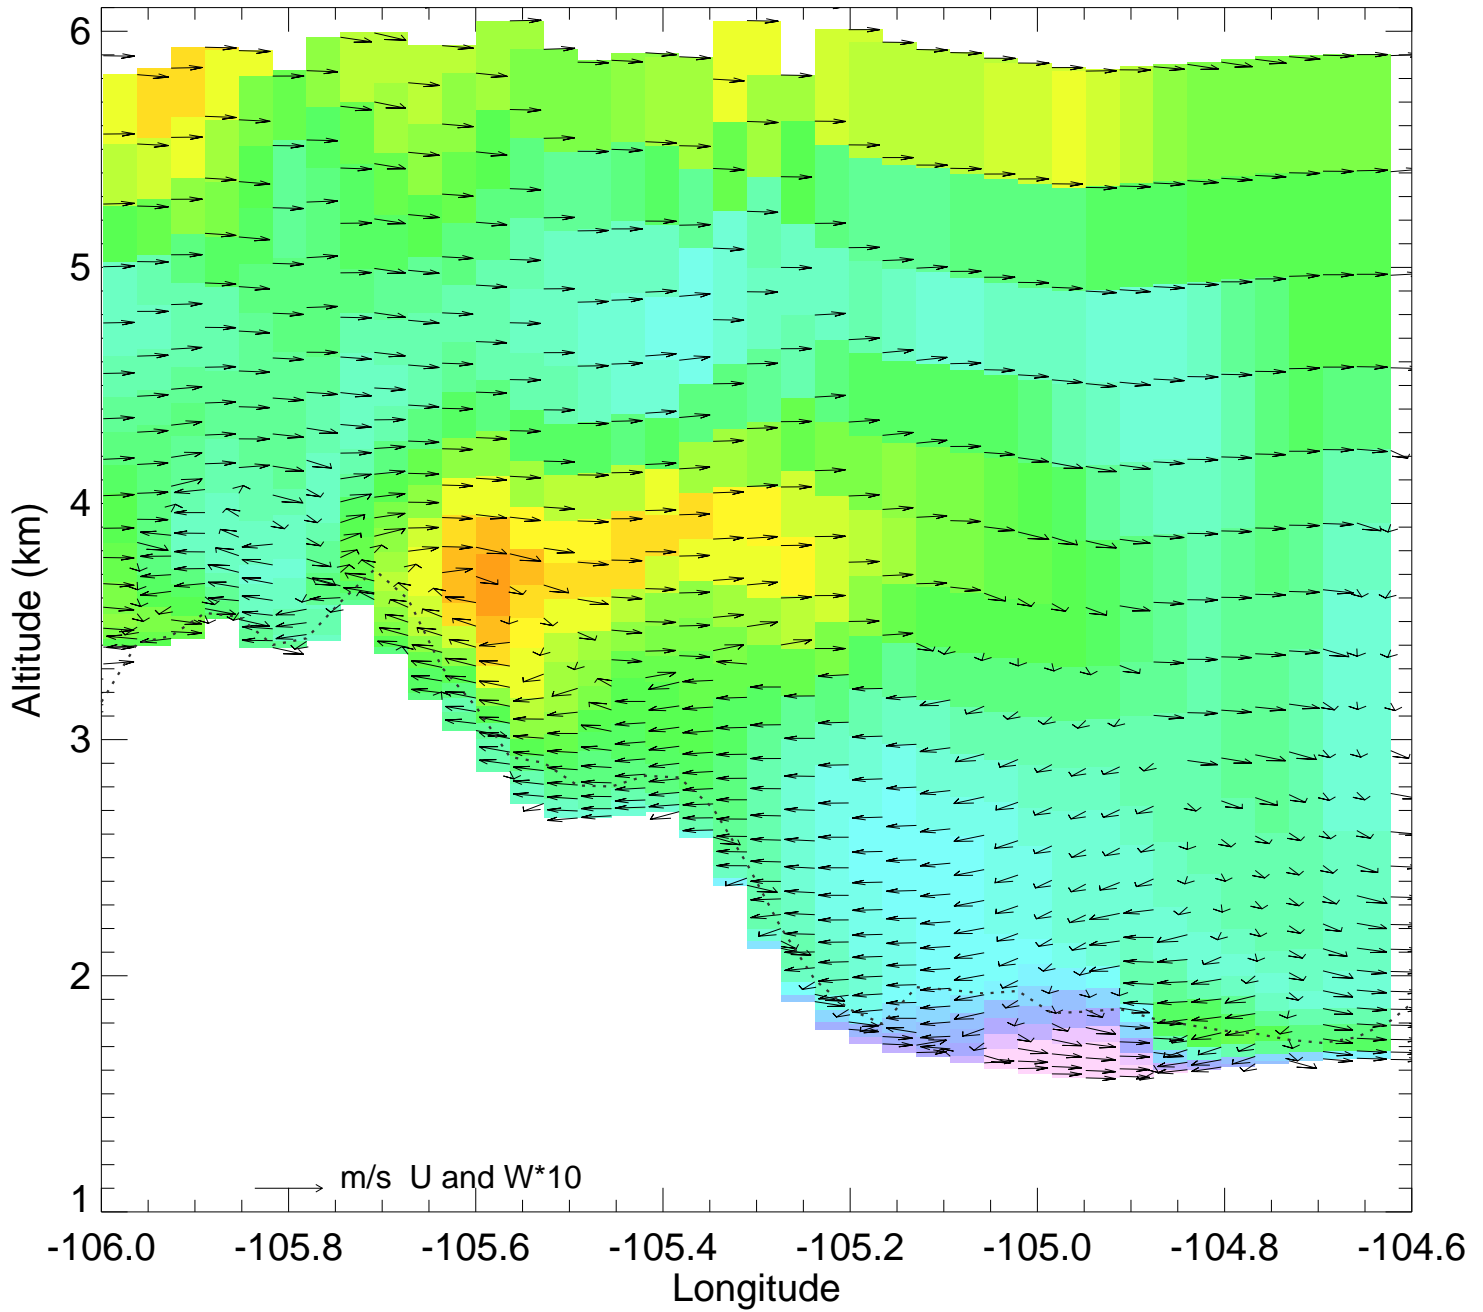

Topography and E_C2H6

Ozone @ 39.74N 2014-08-10_00:00:00

Ozone @ 39.74N 2014-08-10_01:00:00

Ozone @ 39.74N 2014-08-10_02:00:00

Ozone @ 39.74N 2014-08-10_03:00:00

Ozone @ 39.74N 2014-08-10_04:00:00

Ozone @ 39.74N 2014-08-10_05:00:00