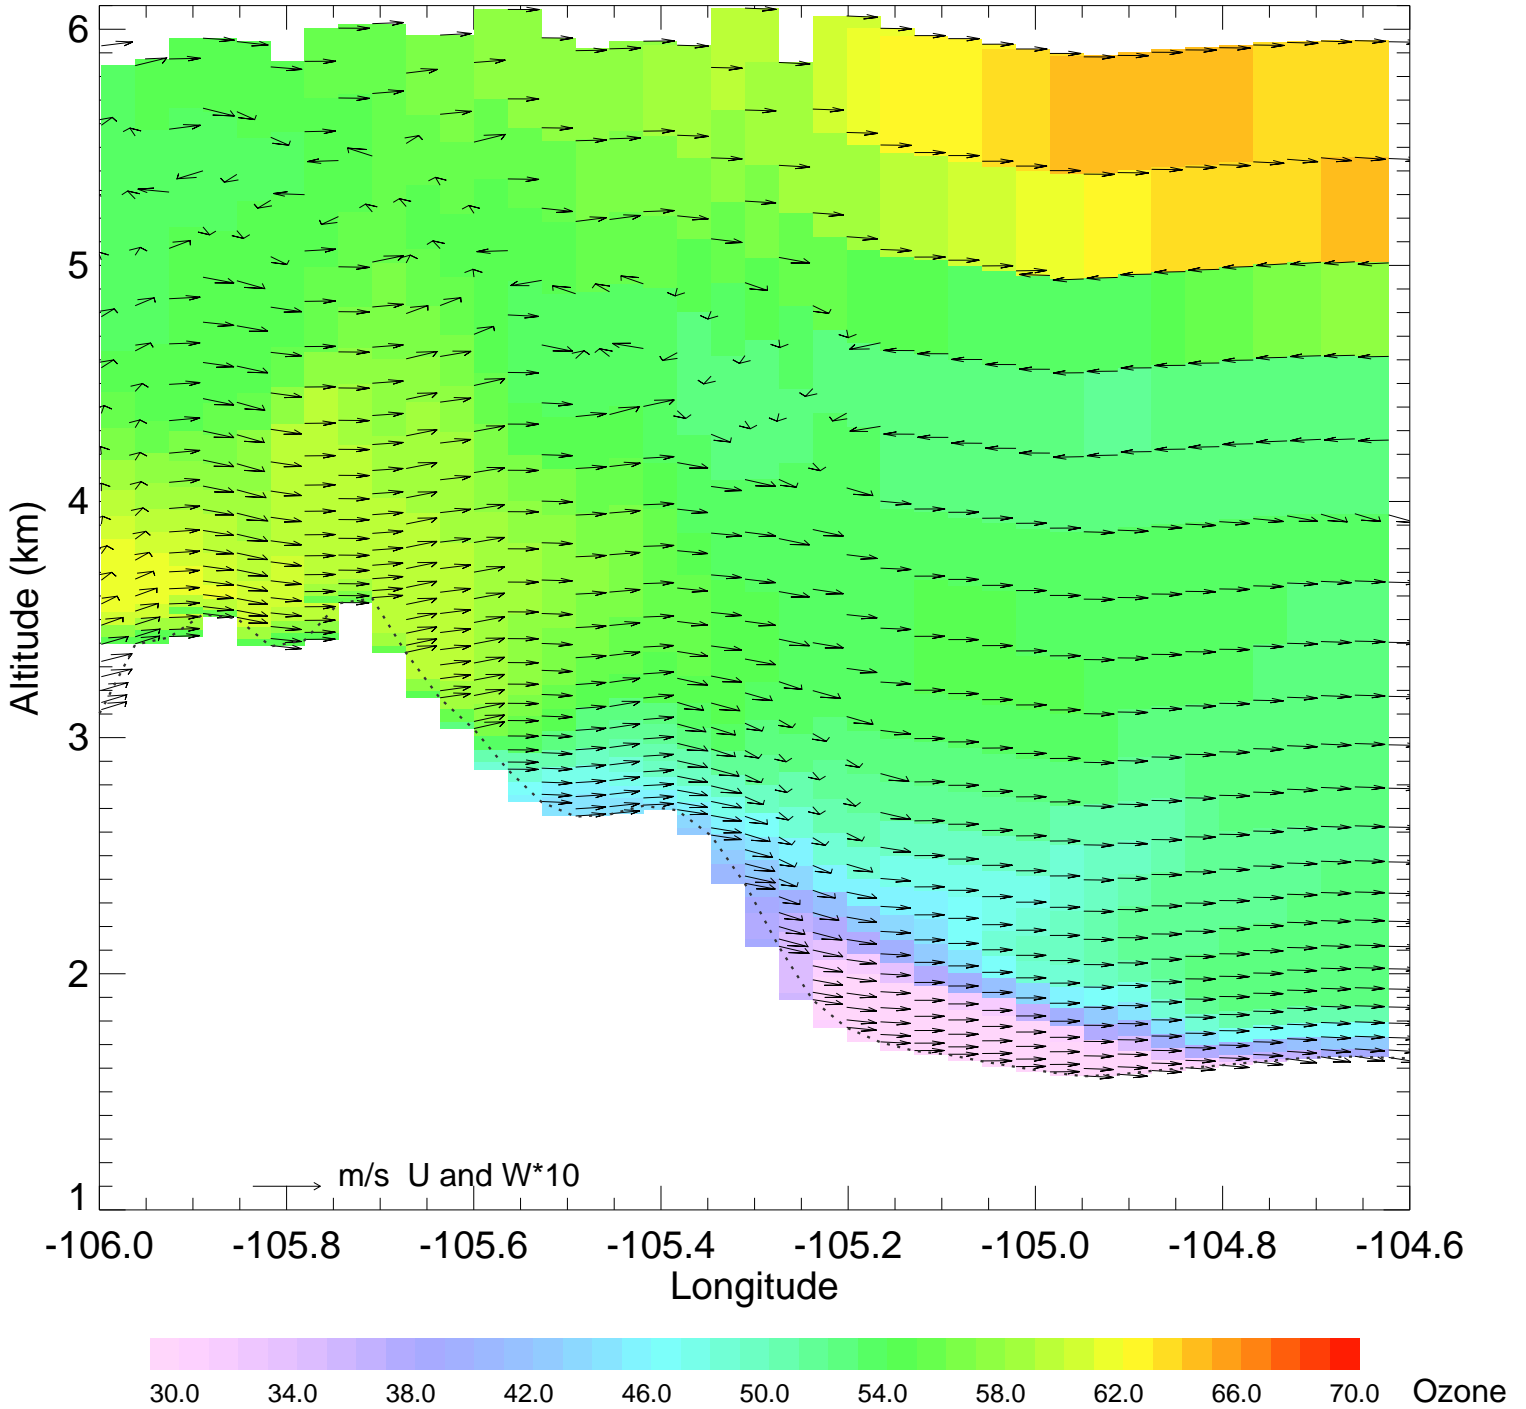

Ozone @ 39.74N 2014-08-13_06:00:00