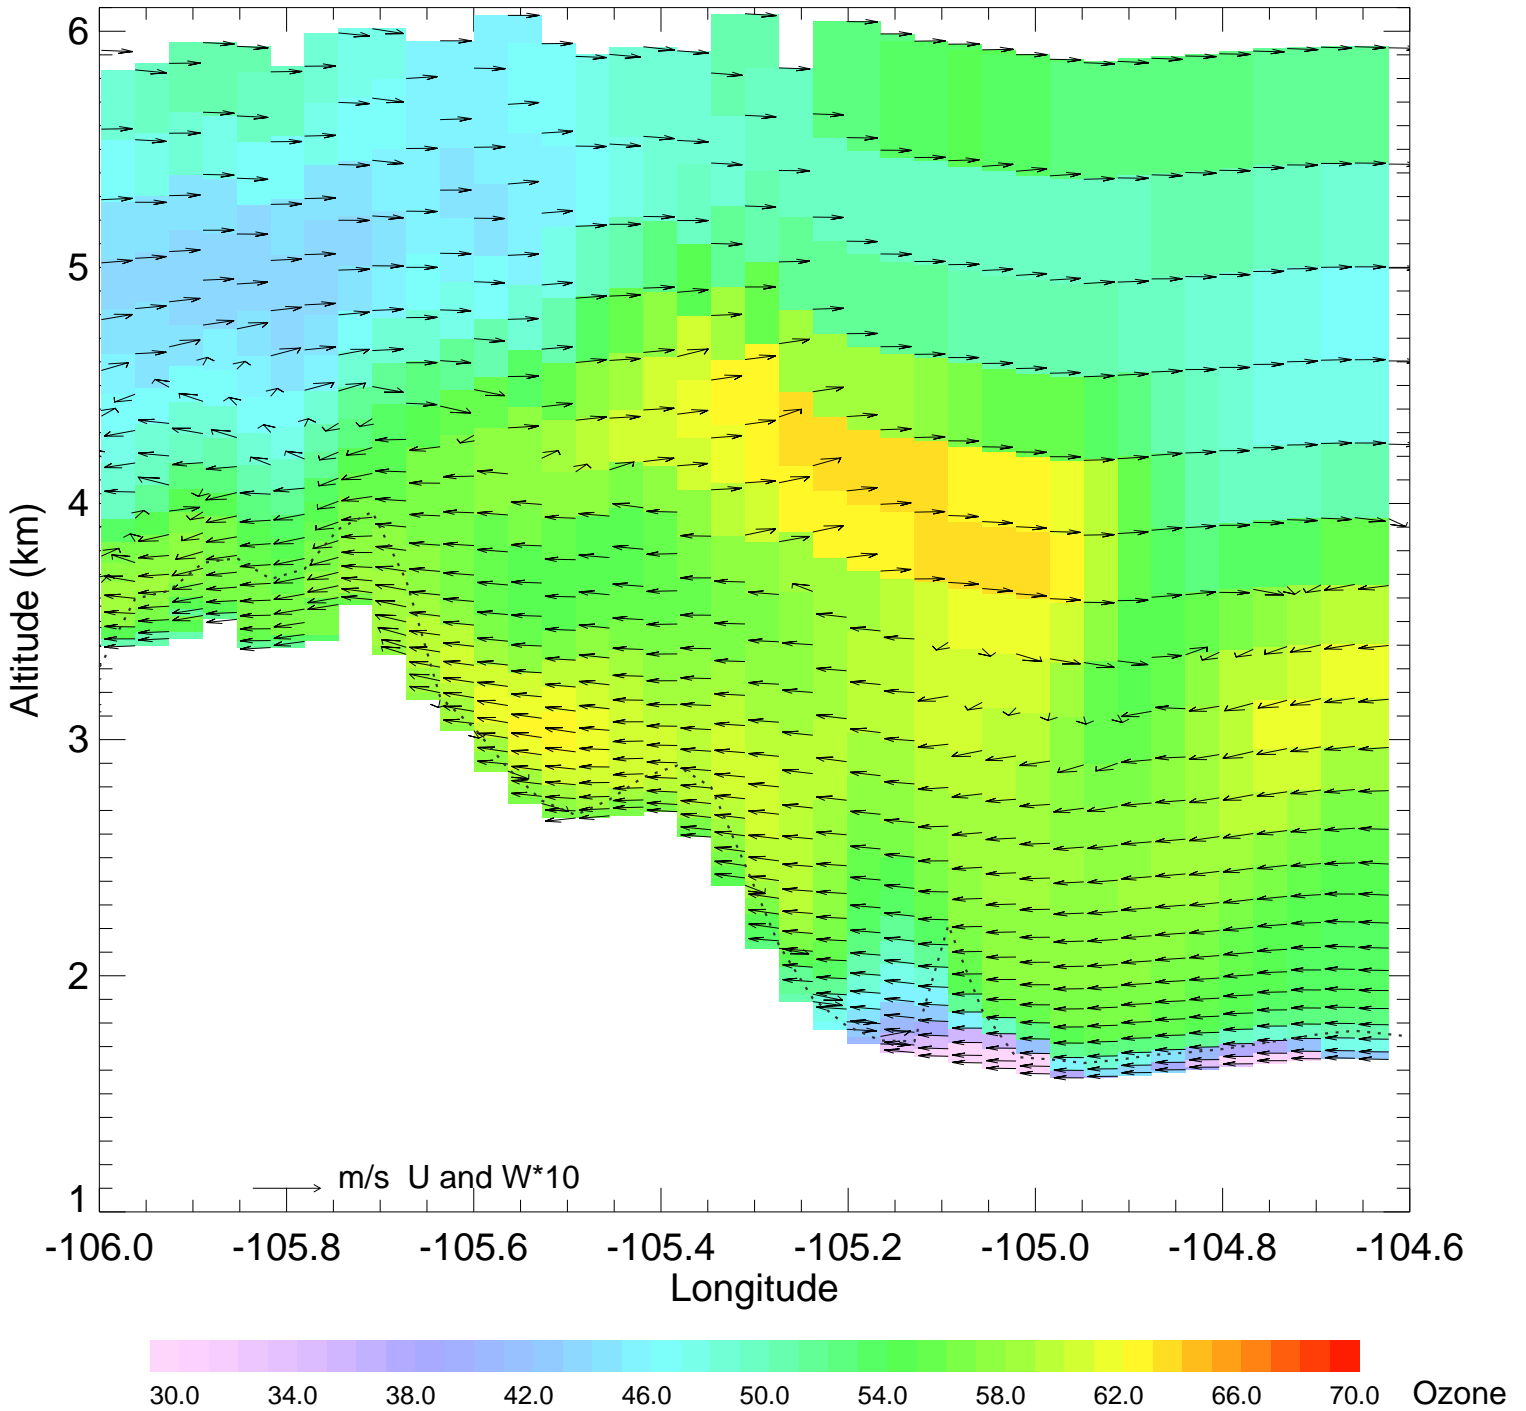

Ozone @ 39.74N 2014-08-12_00:00:00

Ozone @ 39.74N 2014-08-12_01:00:00

Ozone @ 39.74N 2014-08-12_02:00:00

Ozone @ 39.74N 2014-08-12_03:00:00

Ozone @ 39.74N 2014-08-12_04:00:00

Ozone @ 39.74N 2014-08-12_05:00:00