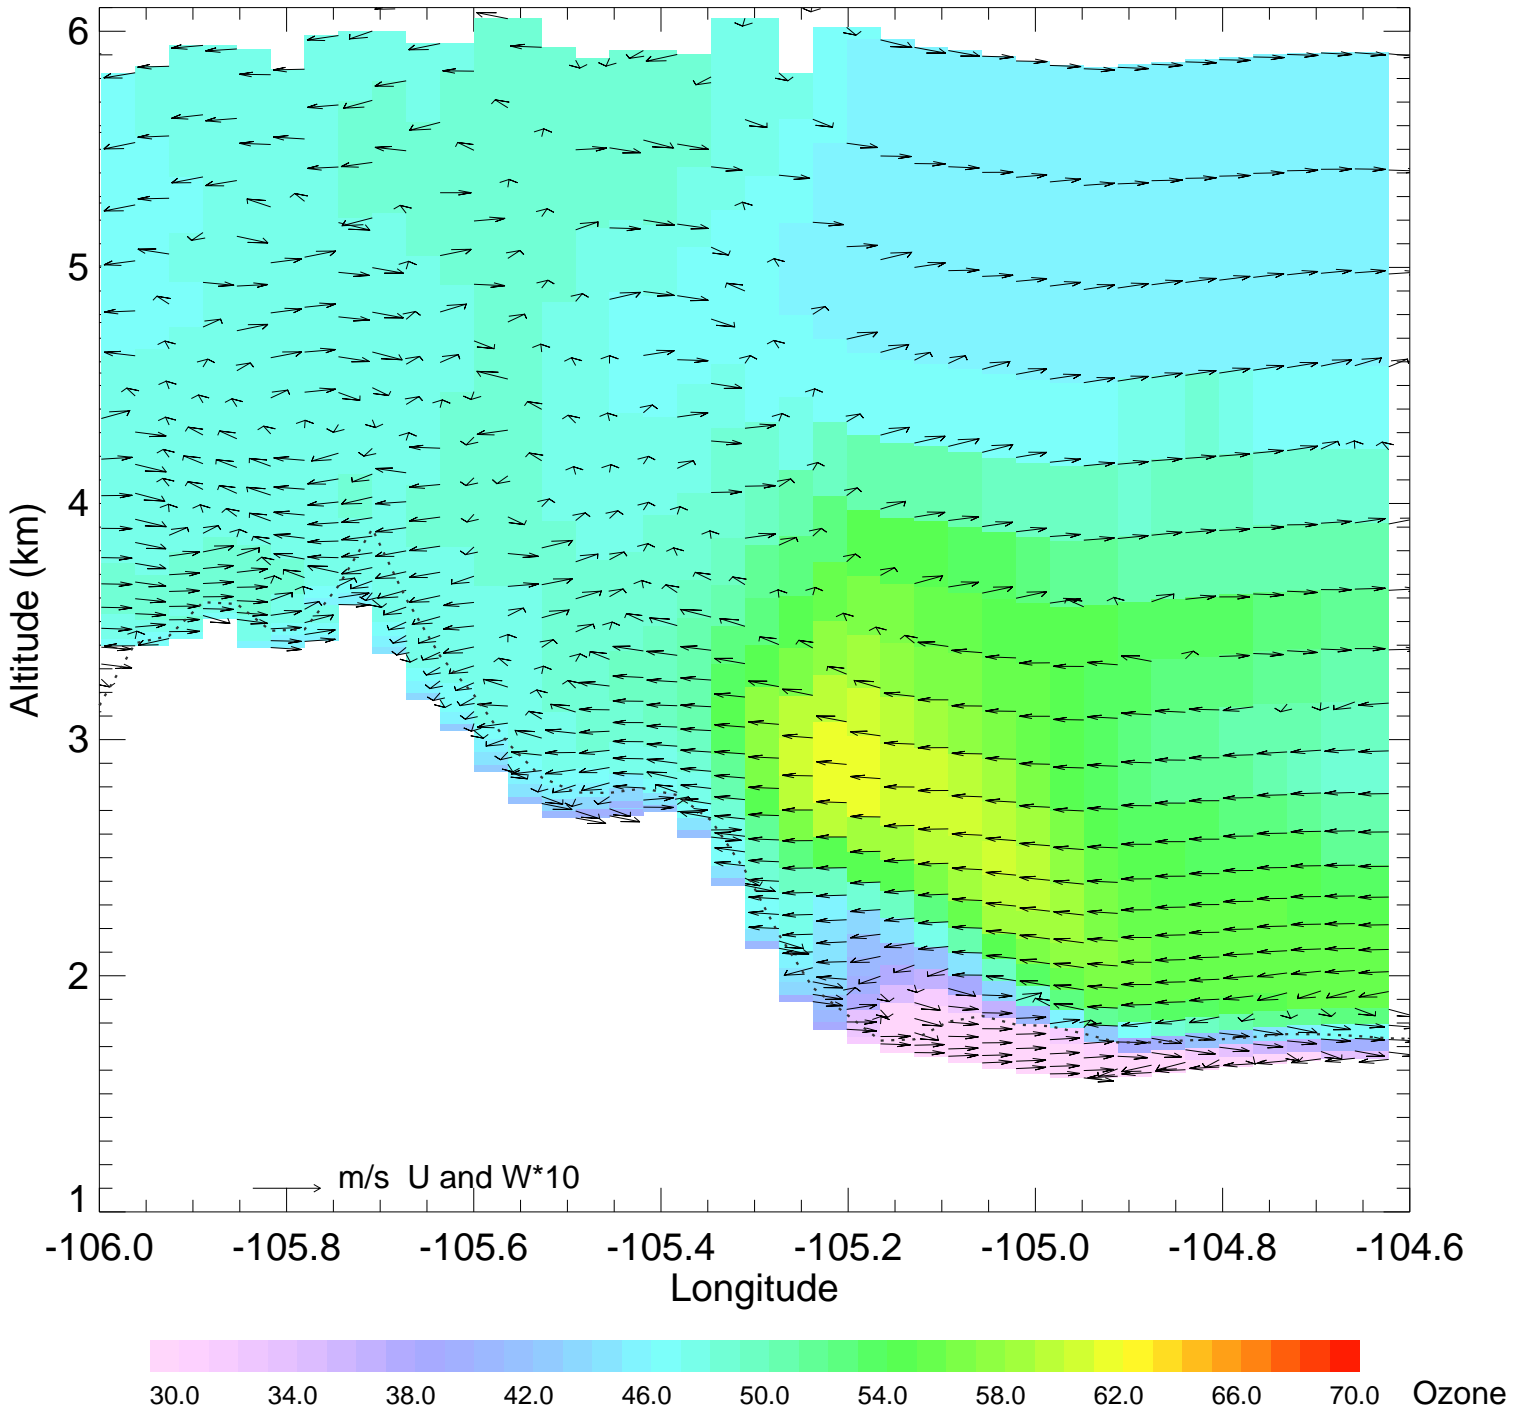

Ozone @ 39.74N 2014-08-11_00:00:00

Ozone @ 39.74N 2014-08-11_01:00:00

Ozone @ 39.74N 2014-08-11_02:00:00

Ozone @ 39.74N 2014-08-11_03:00:00

Ozone @ 39.74N 2014-08-11_04:00:00

Ozone @ 39.74N 2014-08-11_05:00:00