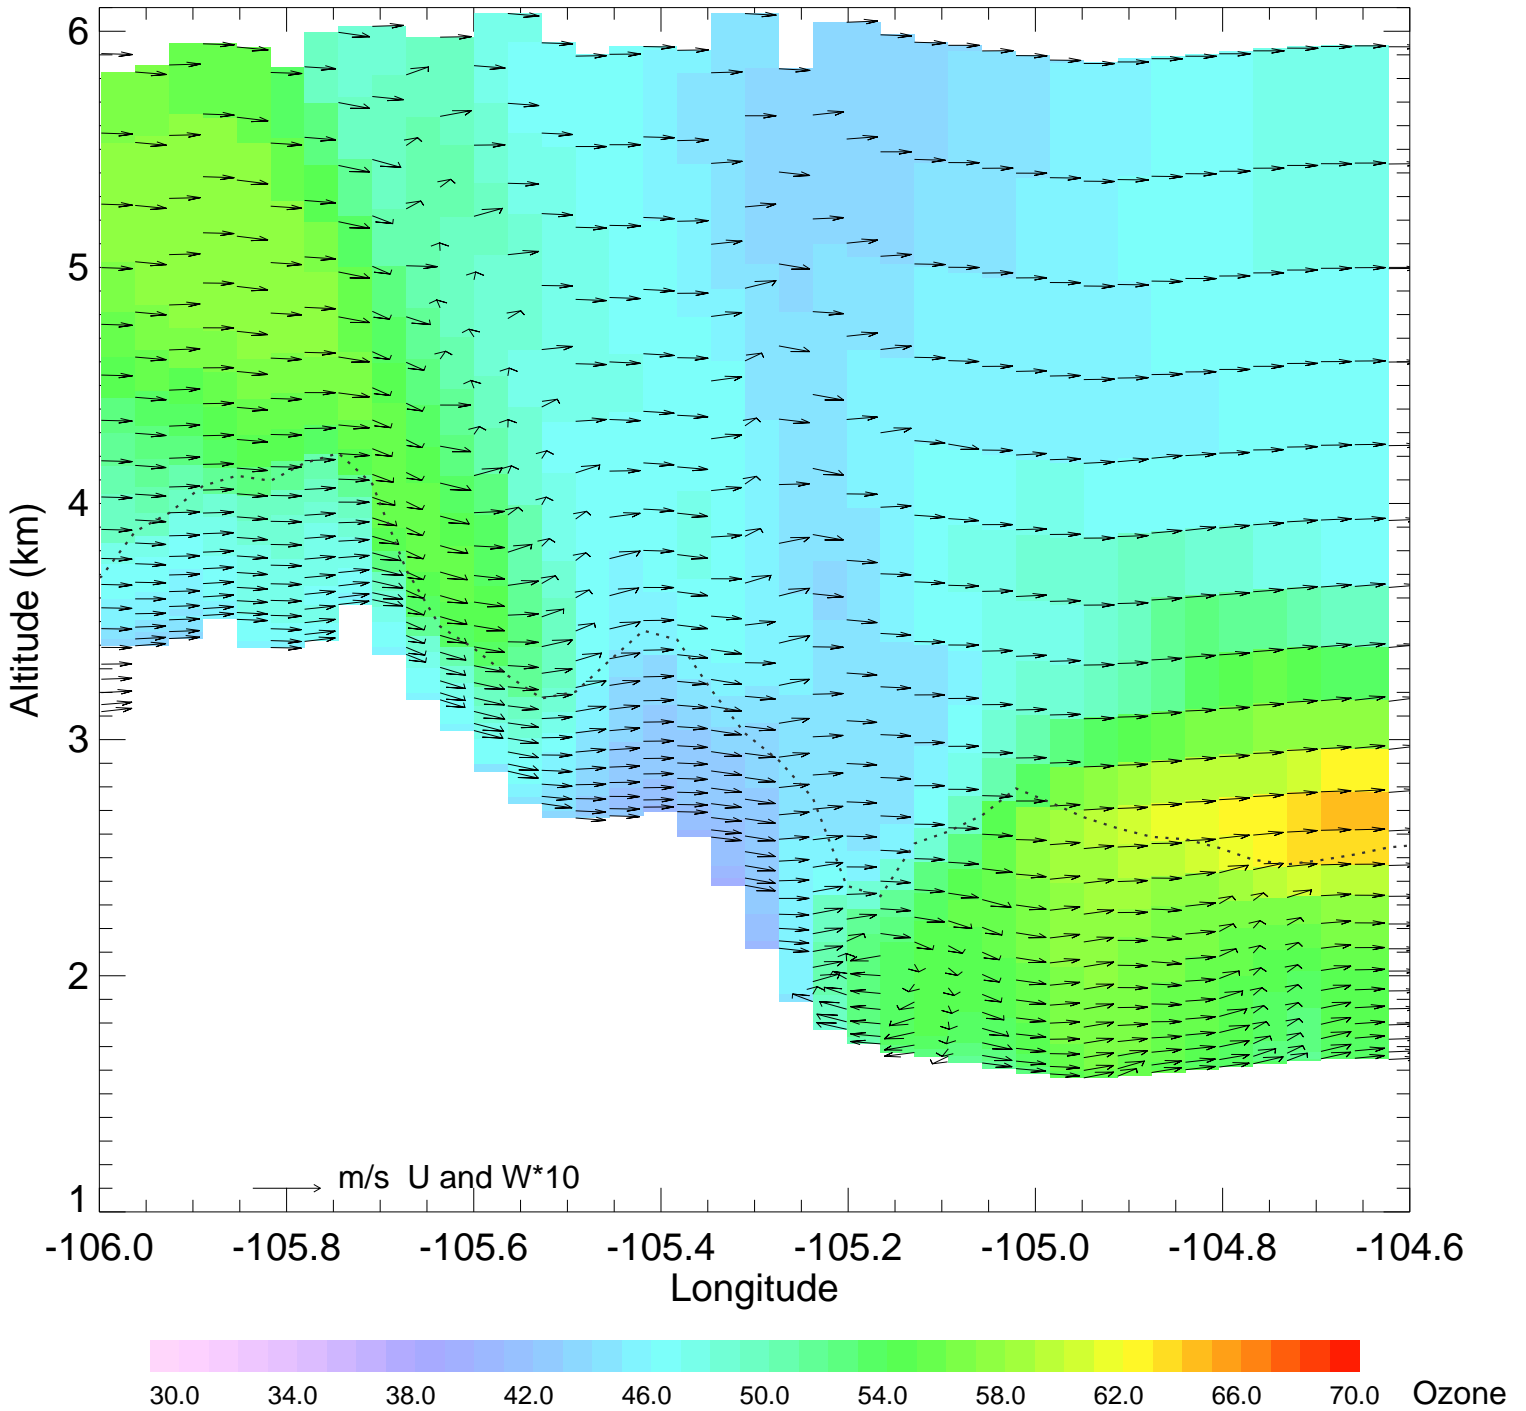

Ozone @ 39.74N 2014-08-14_12:00:00

Ozone @ 39.74N 2014-08-14_13:00:00

Ozone @ 39.74N 2014-08-14_14:00:00

Ozone @ 39.74N 2014-08-14_15:00:00

Ozone @ 39.74N 2014-08-14_16:00:00

Ozone @ 39.74N 2014-08-14_17:00:00

Ozone @ 39.74N 2014-08-14_18:00:00

Ozone @ 39.74N 2014-08-14_19:00:00

Ozone @ 39.74N 2014-08-14_20:00:00

Ozone @ 39.74N 2014-08-14_21:00:00

Ozone @ 39.74N 2014-08-14_22:00:00

Ozone @ 39.74N 2014-08-14_23:00:00