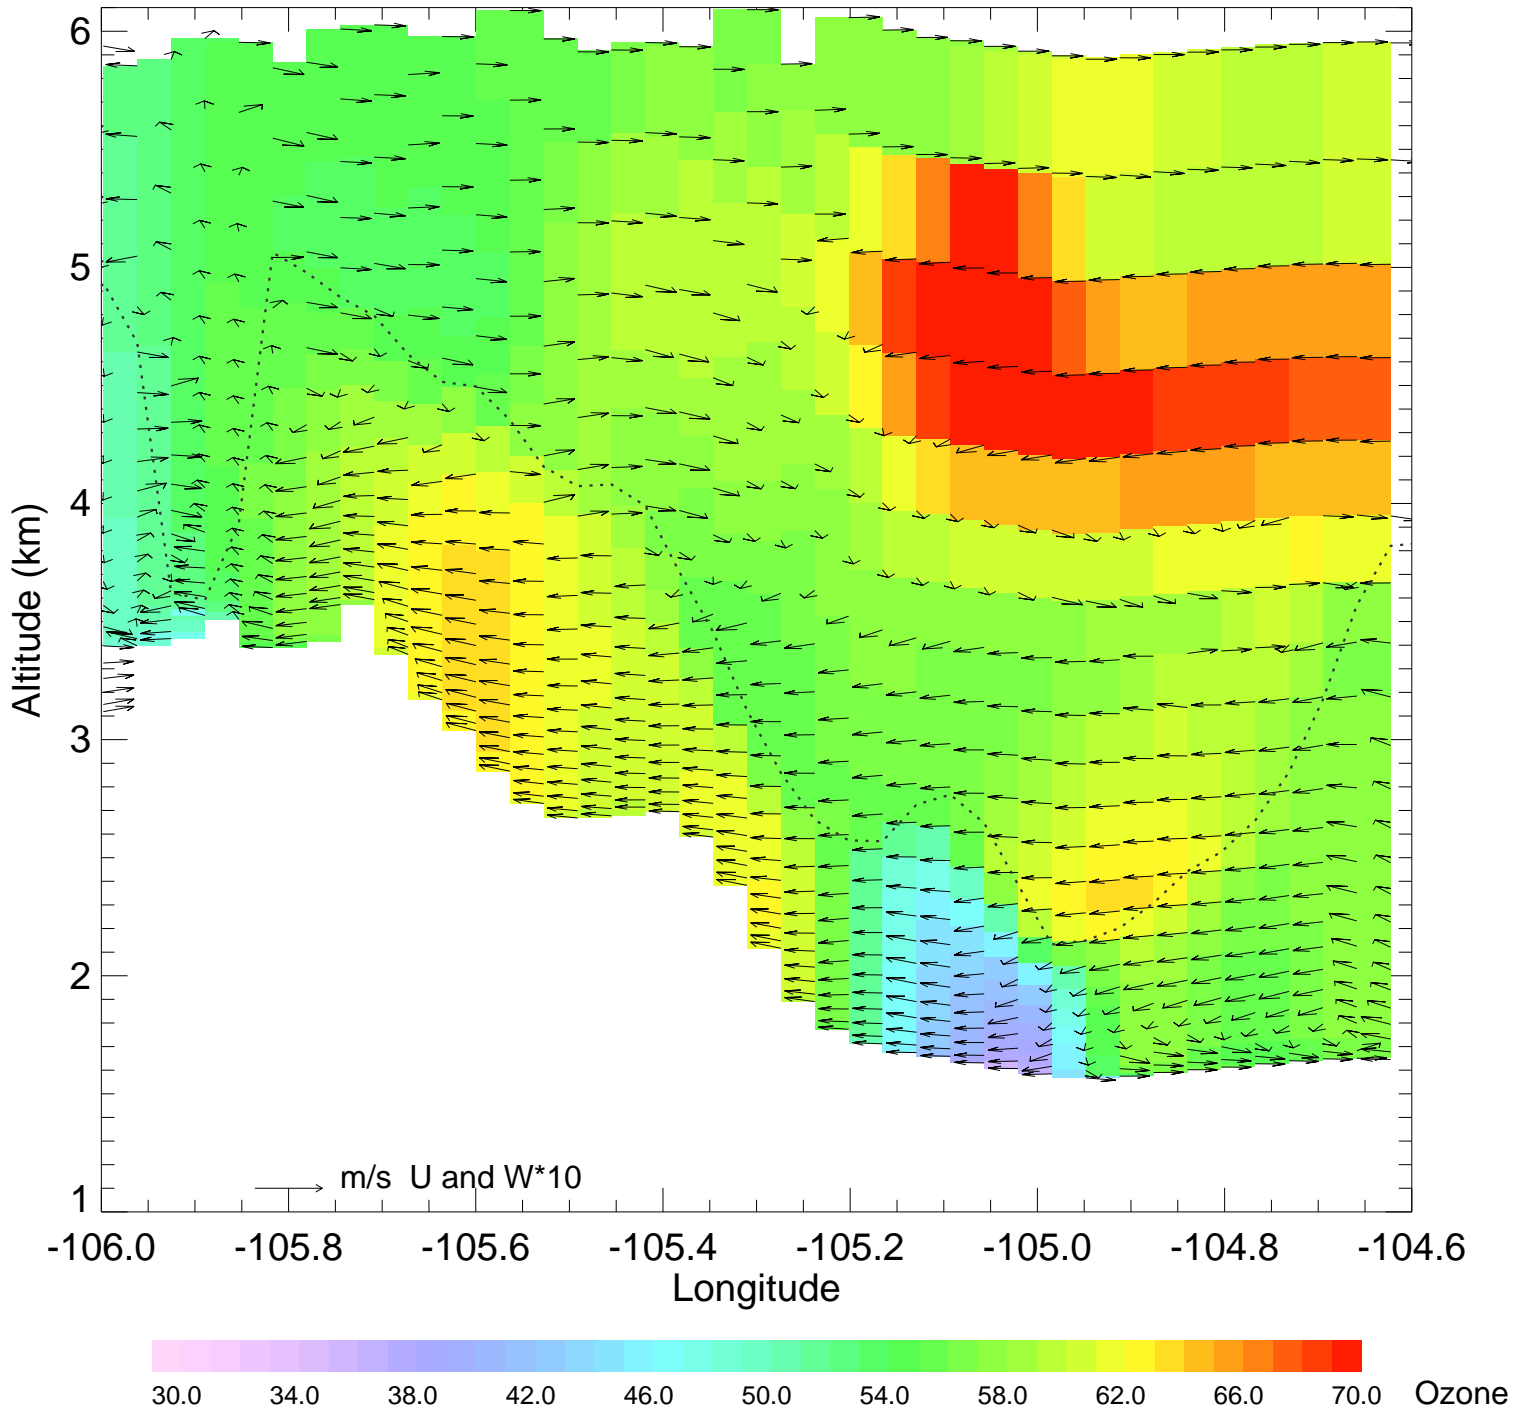

Ozone @ 39.74N 2014-08-13_12:00:00

Ozone @ 39.74N 2014-08-13_13:00:00

Ozone @ 39.74N 2014-08-13_14:00:00

Ozone @ 39.74N 2014-08-13_15:00:00

Ozone @ 39.74N 2014-08-13_16:00:00

Ozone @ 39.74N 2014-08-13_17:00:00

Ozone @ 39.74N 2014-08-13_18:00:00

Ozone @ 39.74N 2014-08-13_19:00:00

Ozone @ 39.74N 2014-08-13_20:00:00

Ozone @ 39.74N 2014-08-13_21:00:00

Ozone @ 39.74N 2014-08-13_22:00:00

Ozone @ 39.74N 2014-08-13_23:00:00