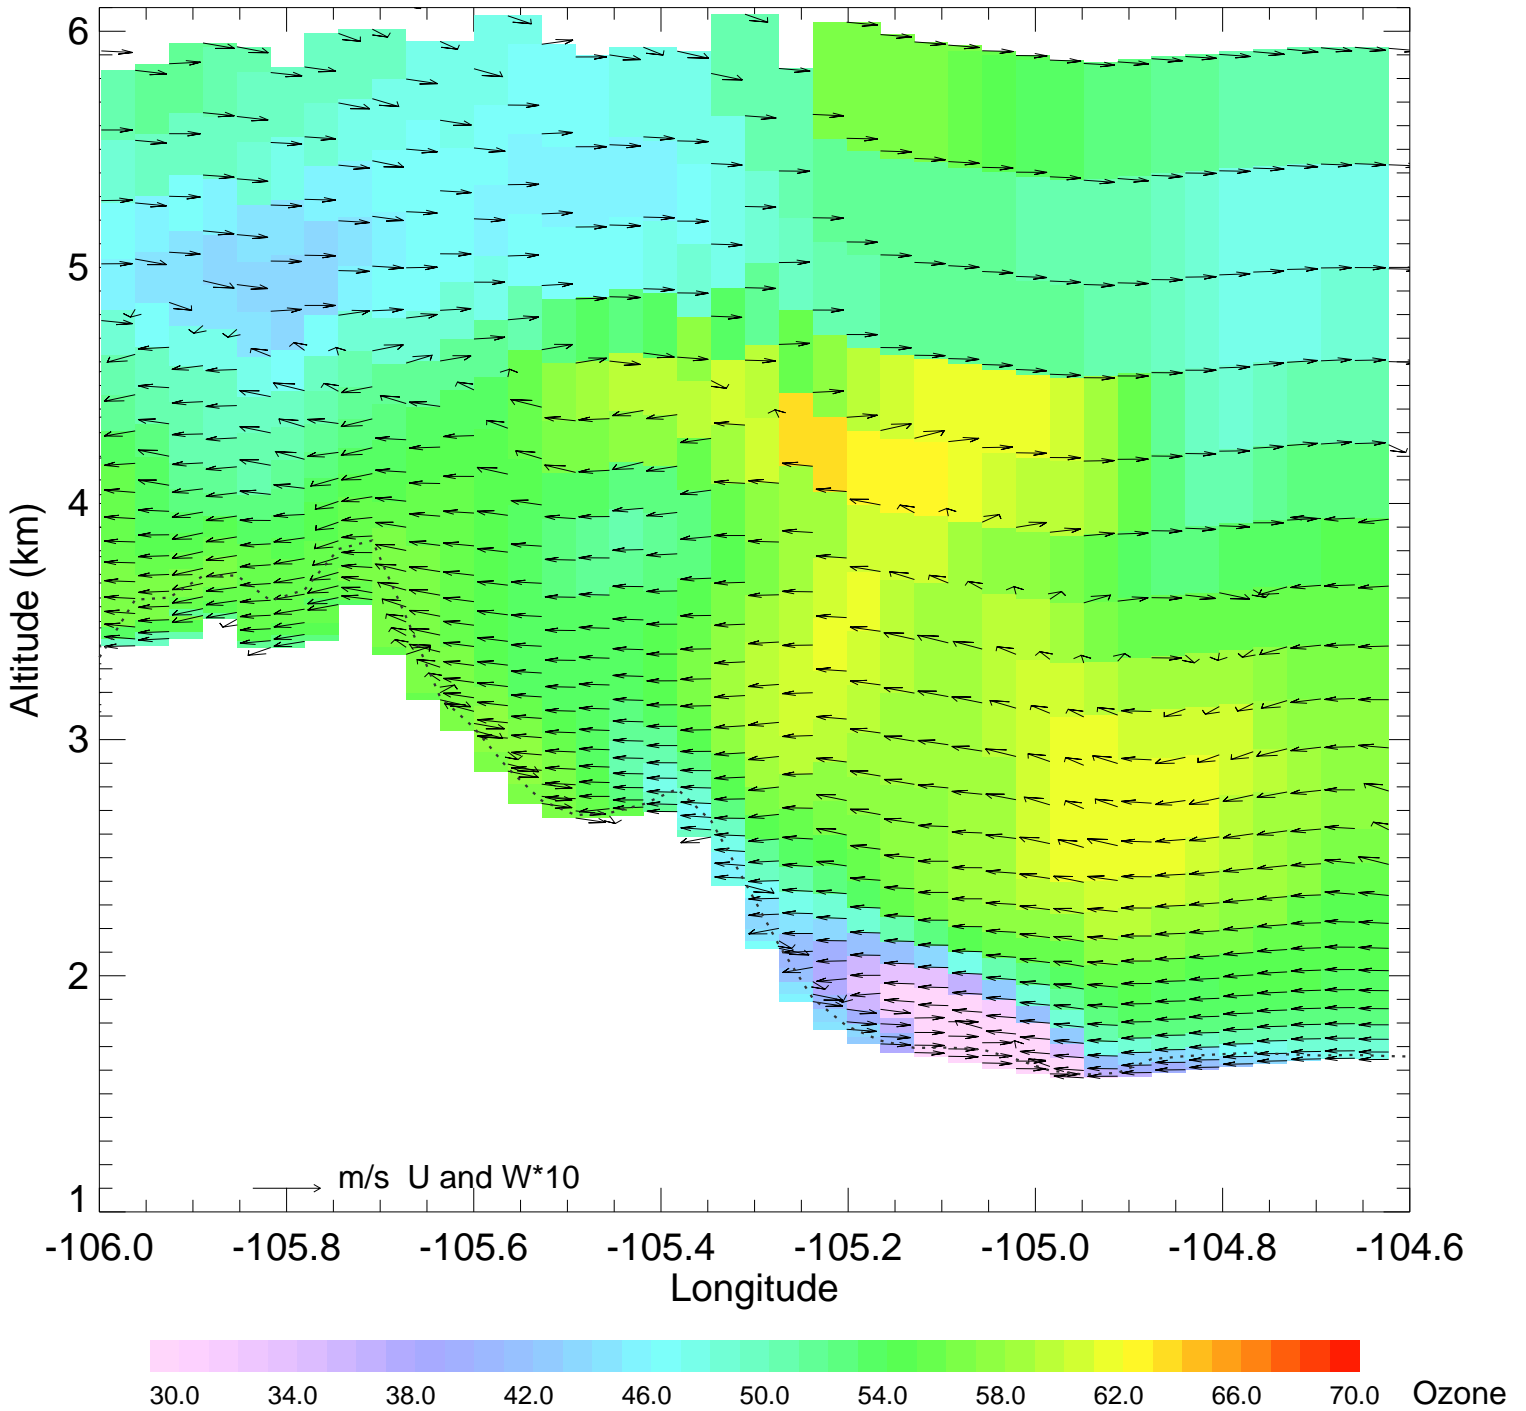

Ozone @ 39.74N 2014-08-12_00:00:00

Ozone @ 39.74N 2014-08-12_01:00:00

Ozone @ 39.74N 2014-08-12_02:00:00

Ozone @ 39.74N 2014-08-12_03:00:00

Ozone @ 39.74N 2014-08-12_04:00:00

Ozone @ 39.74N 2014-08-12_05:00:00