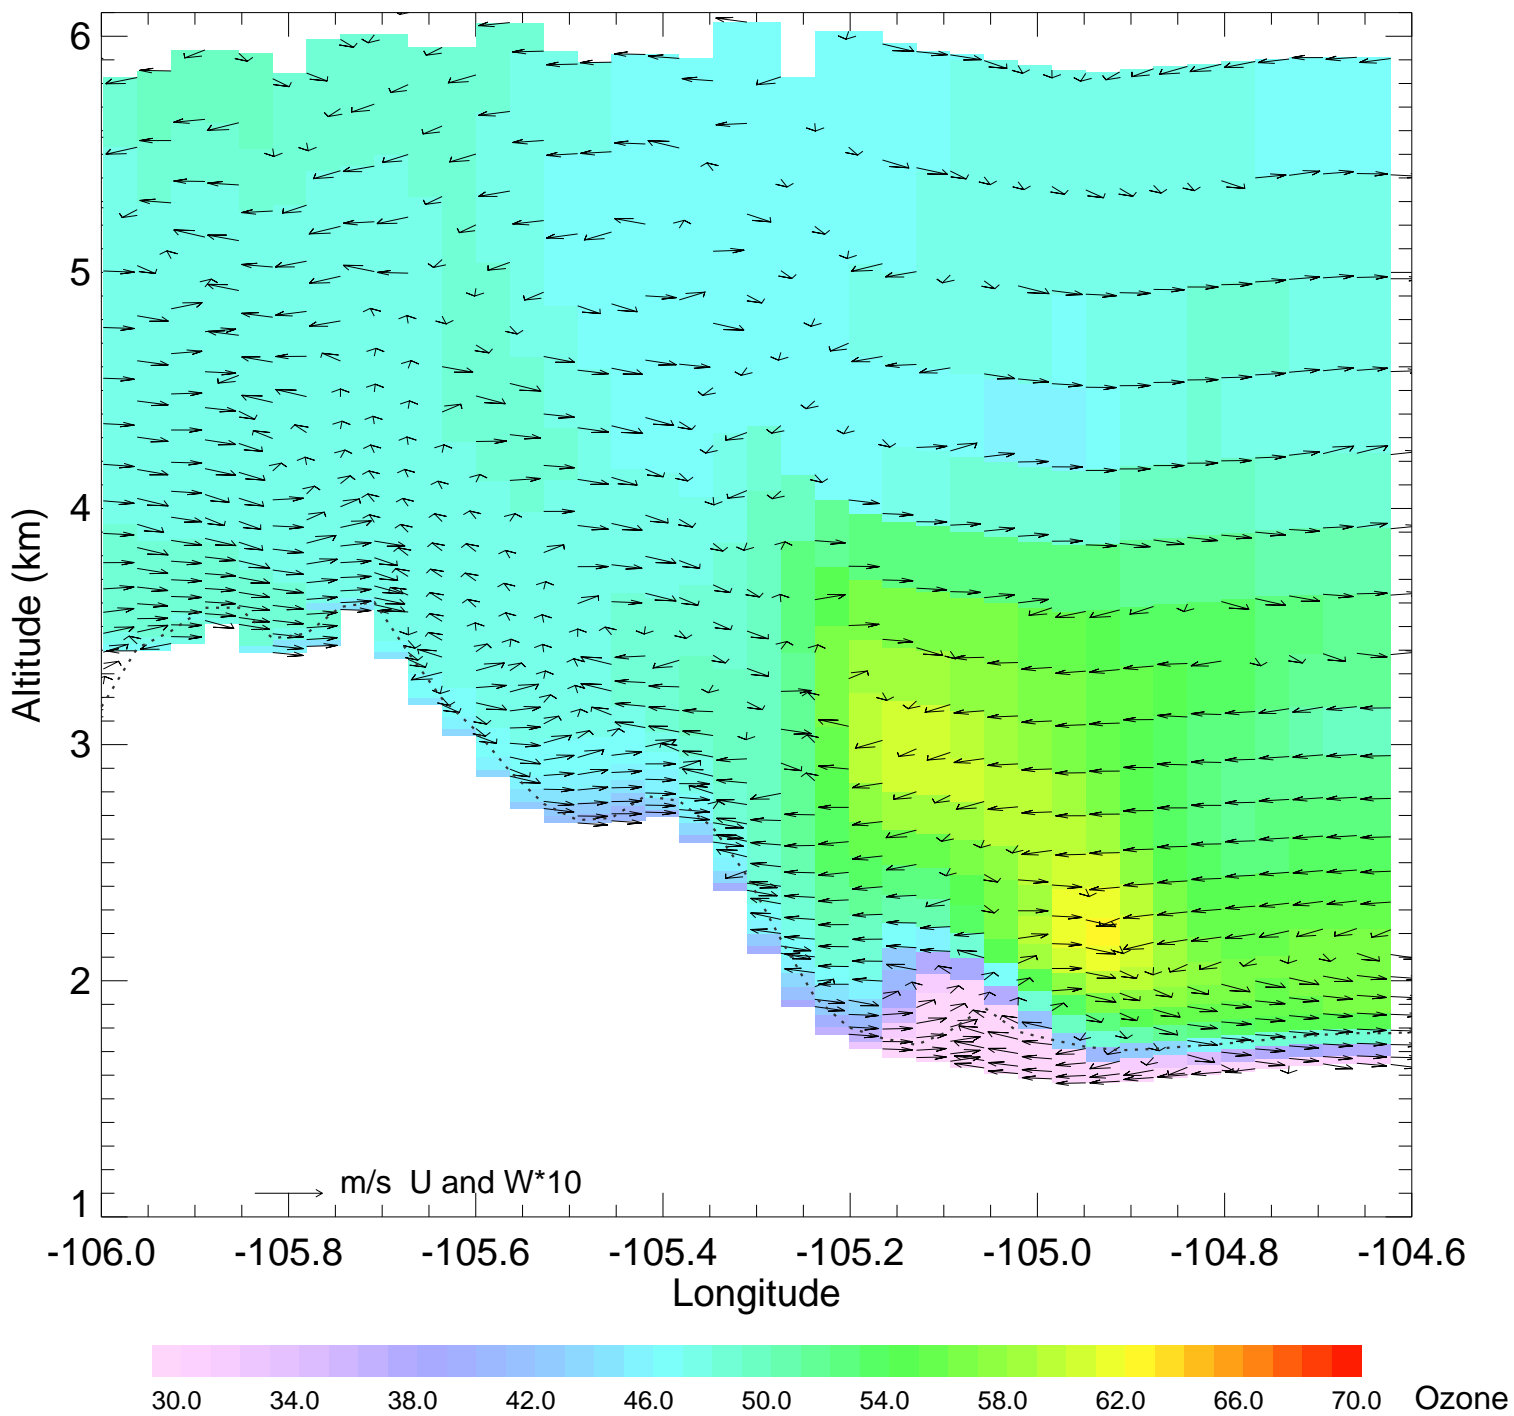

Ozone @ 39.74N 2014-08-11_00:00:00

Ozone @ 39.74N 2014-08-11_01:00:00

Ozone @ 39.74N 2014-08-11_02:00:00

Ozone @ 39.74N 2014-08-11_03:00:00

Ozone @ 39.74N 2014-08-11_04:00:00

Ozone @ 39.74N 2014-08-11_05:00:00