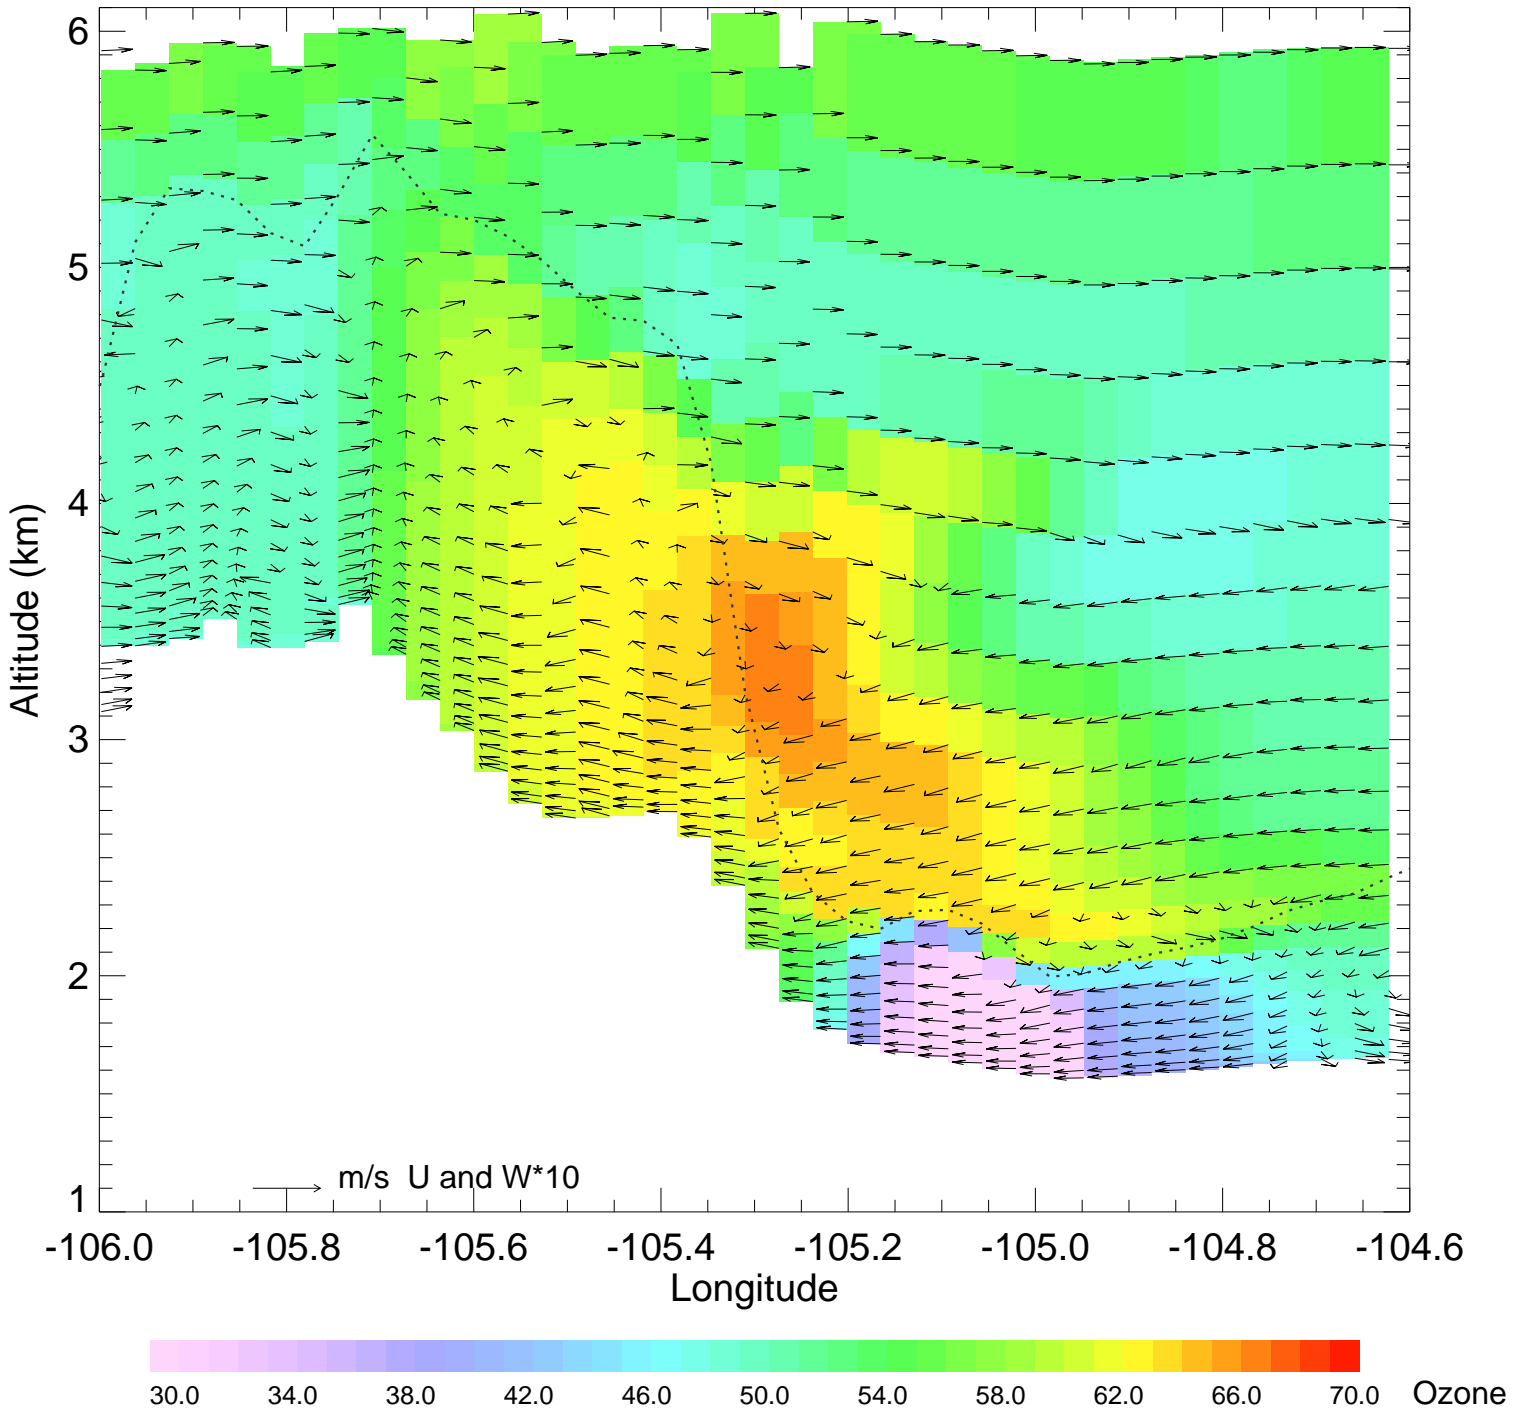

Ozone @ 39.74N 2014-08-12_12:00:00

Ozone @ 39.74N 2014-08-12_13:00:00

Ozone @ 39.74N 2014-08-12_14:00:00

Ozone @ 39.74N 2014-08-12_15:00:00

Ozone @ 39.74N 2014-08-12_16:00:00

Ozone @ 39.74N 2014-08-12_17:00:00