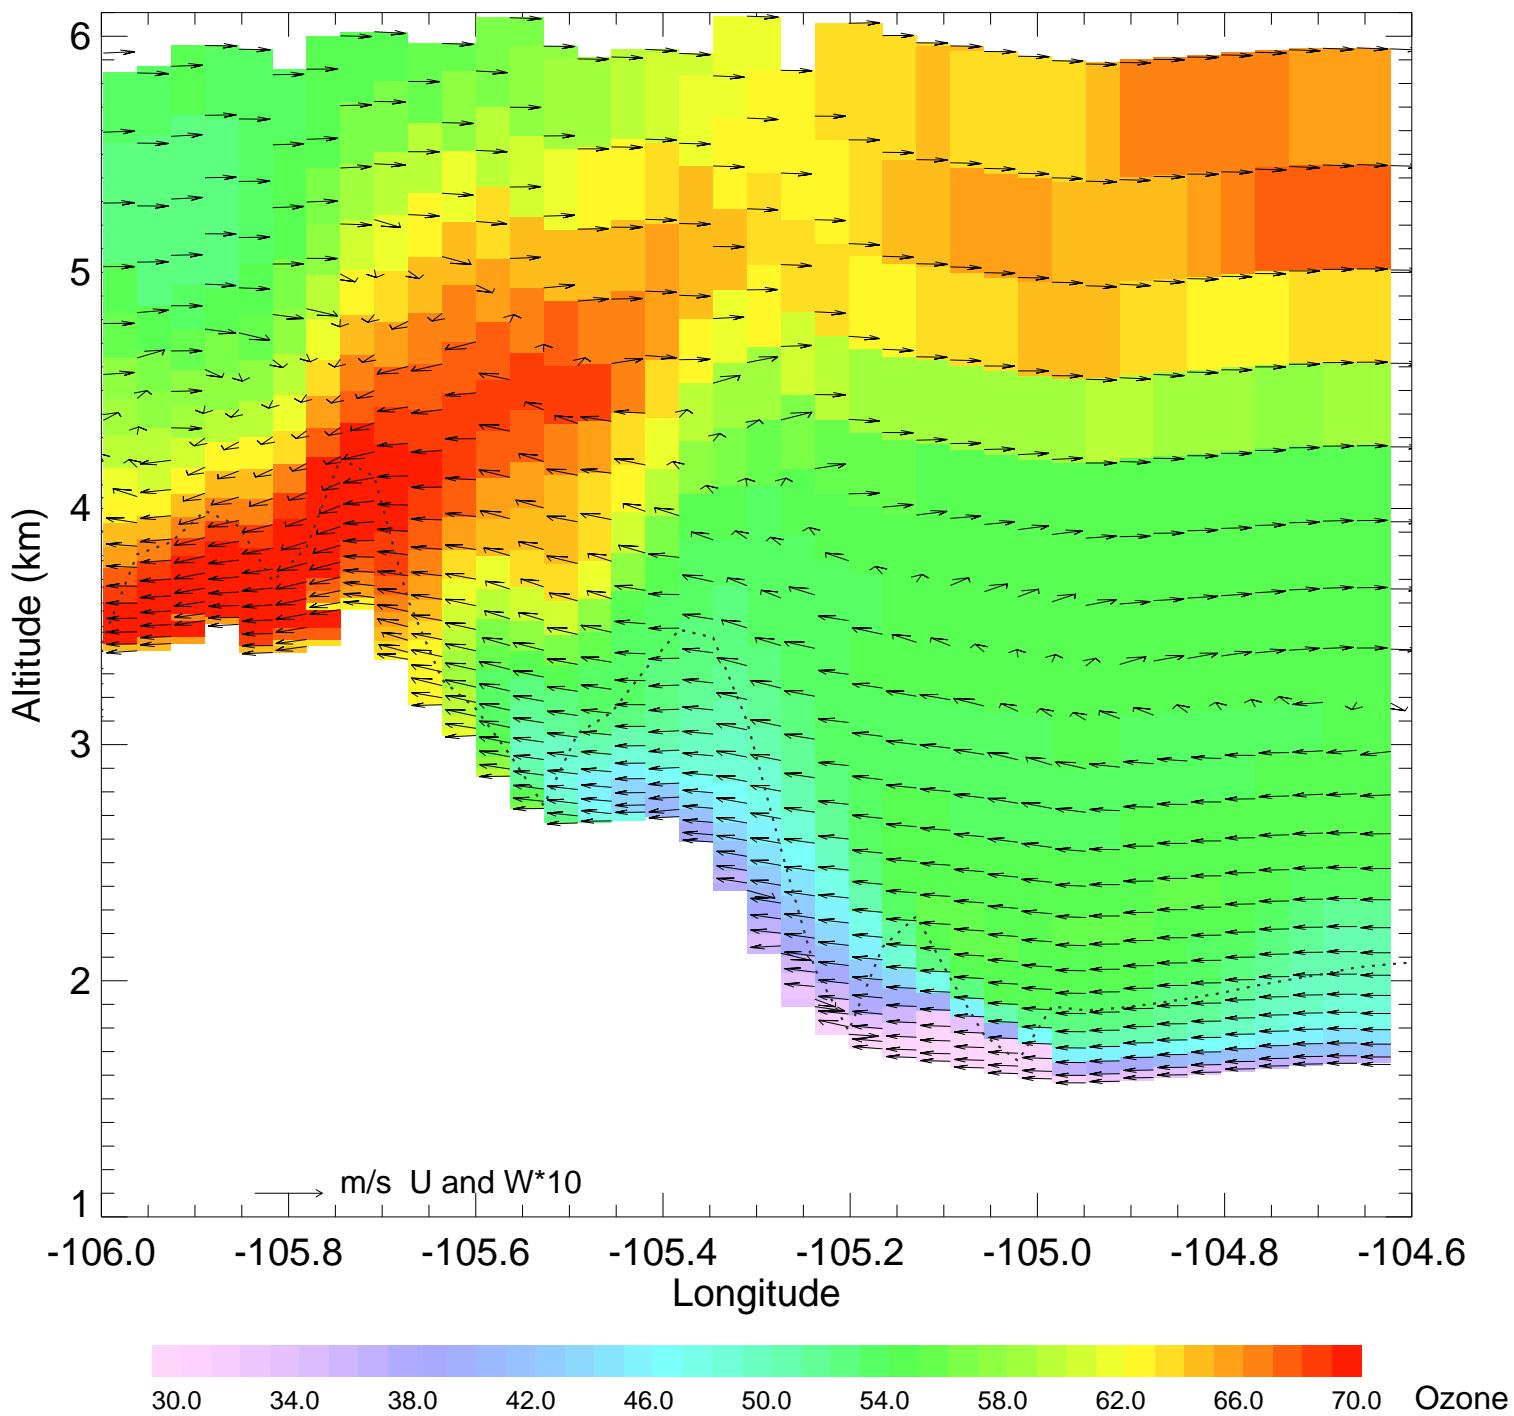

Ozone @ 39.74N 2014-08-13_00:00:00

Ozone @ 39.74N 2014-08-13_01:00:00

Ozone @ 39.74N 2014-08-13_02:00:00

Ozone @ 39.74N 2014-08-13_03:00:00

Ozone @ 39.74N 2014-08-13_04:00:00

Ozone @ 39.74N 2014-08-13_05:00:00