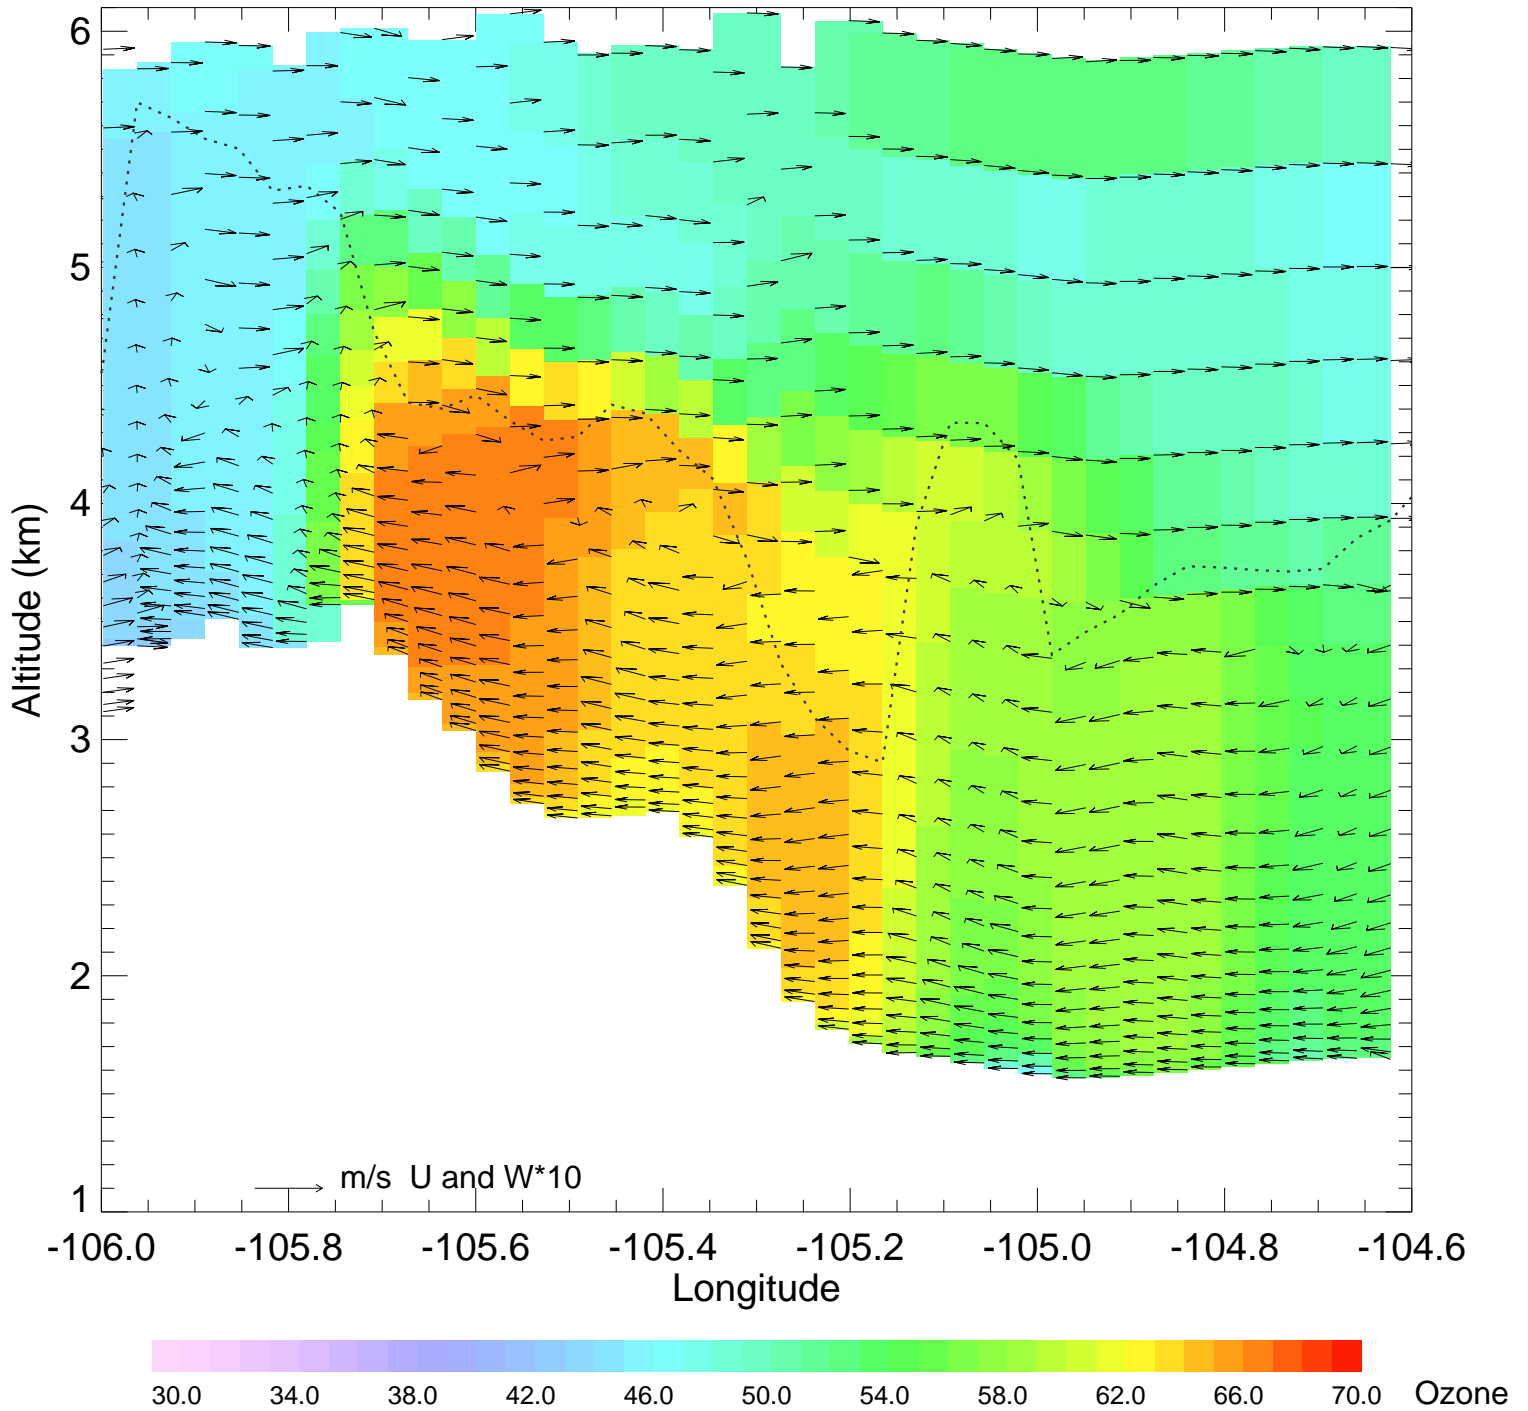

Ozone @ 39.74N 2014-08-12_00:00:00