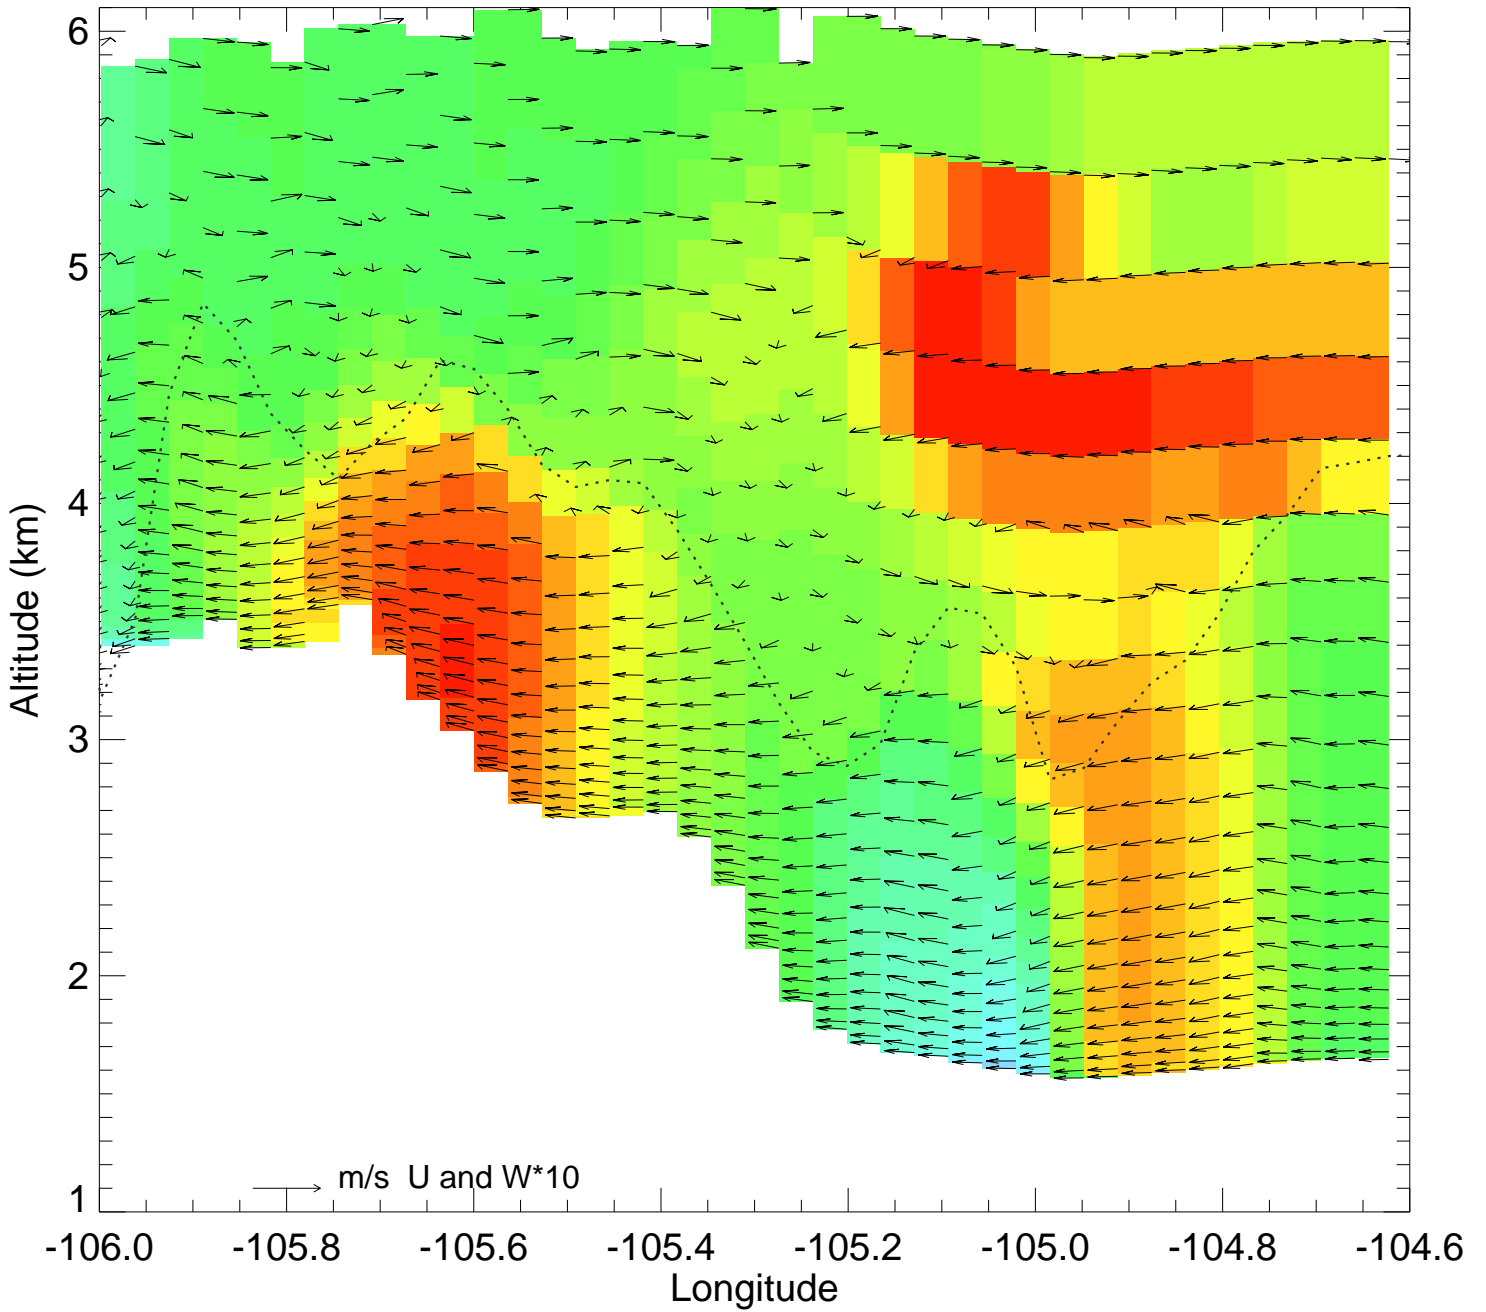

Ozone @ 39.74N 2014-08-13_12:00:00

Ozone @ 39.74N 2014-08-13_13:00:00

Ozone @ 39.74N 2014-08-13_14:00:00

Ozone @ 39.74N 2014-08-13_15:00:00

Ozone @ 39.74N 2014-08-13_16:00:00

Ozone @ 39.74N 2014-08-13_17:00:00

Ozone @ 39.74N 2014-08-13_18:00:00

Ozone @ 39.74N 2014-08-13_19:00:00

Ozone @ 39.74N 2014-08-13_20:00:00

Ozone @ 39.74N 2014-08-13_21:00:00

Ozone @ 39.74N 2014-08-13_22:00:00

Ozone @ 39.74N 2014-08-13_23:00:00