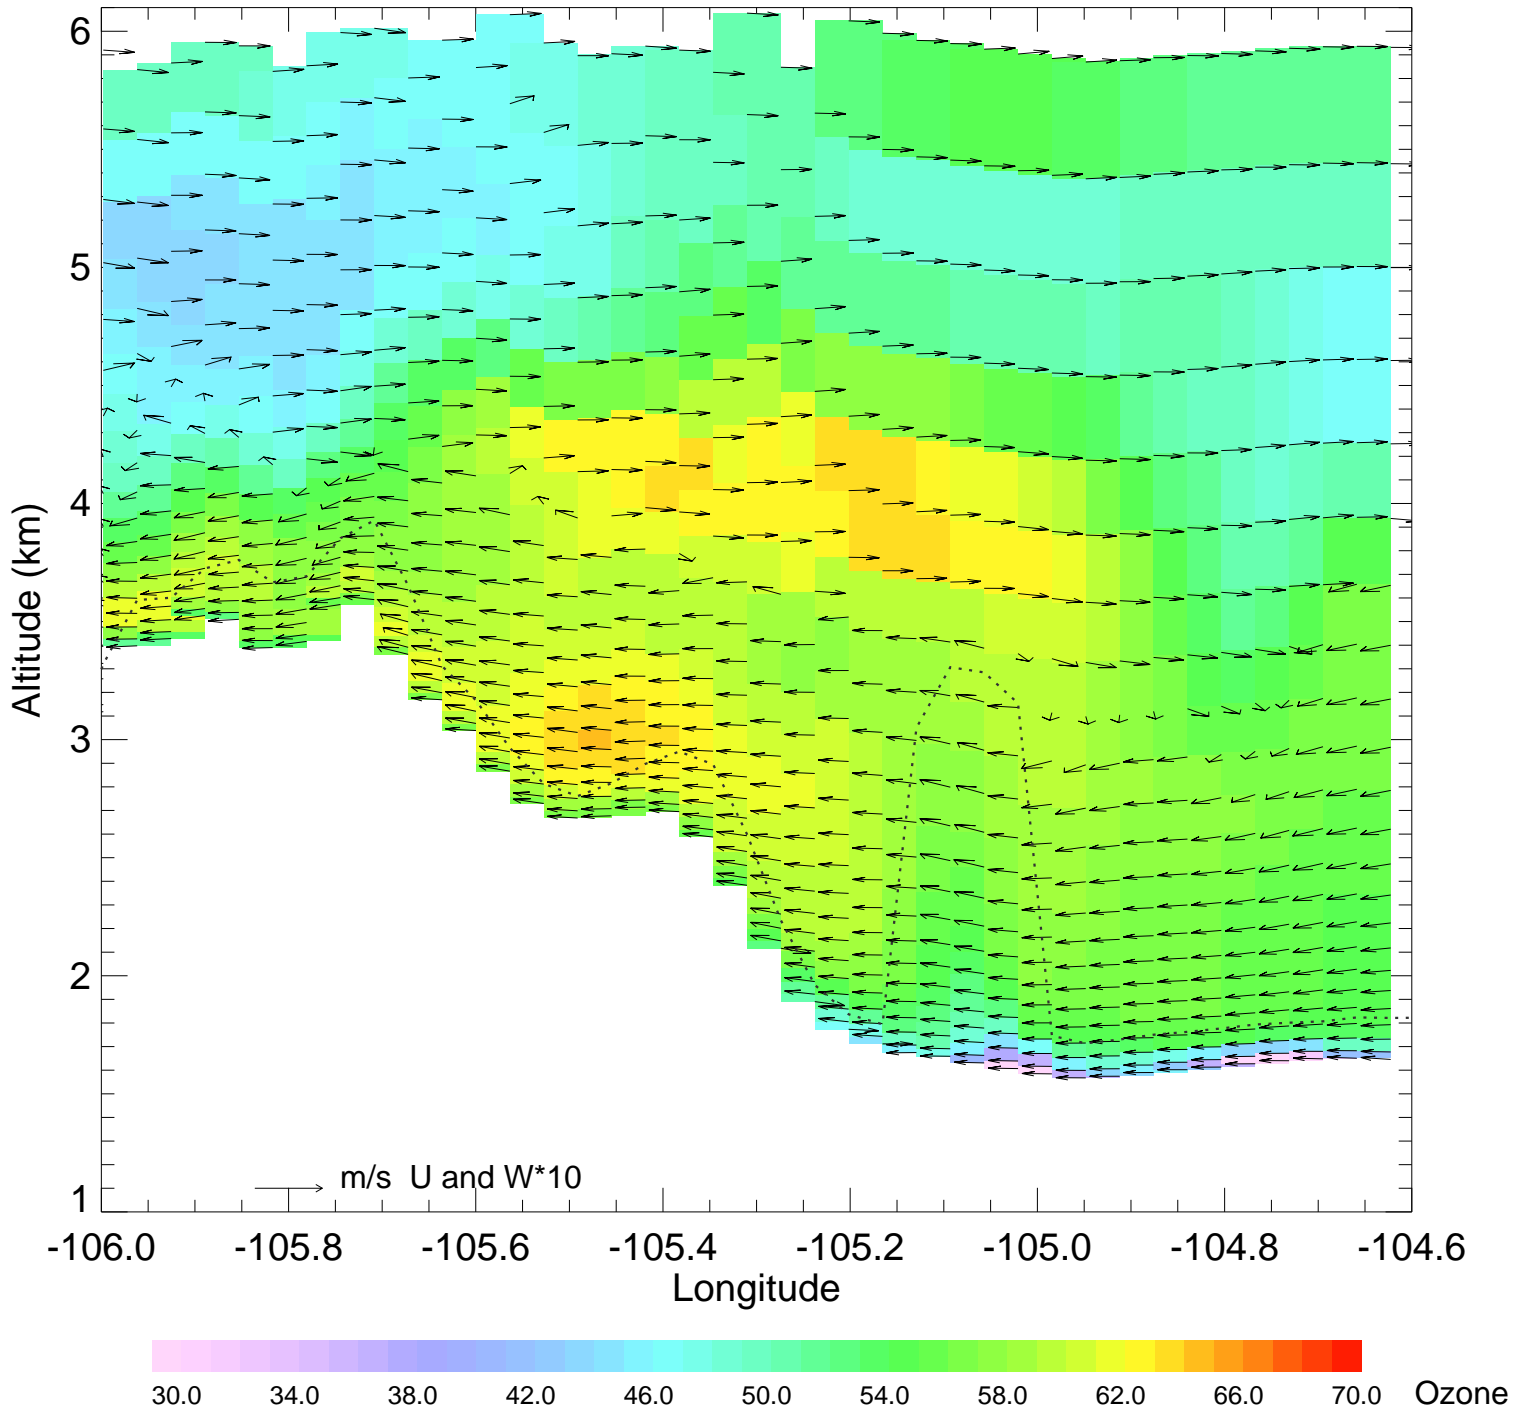

Ozone @ 39.74N 2014-08-12_02:00:00