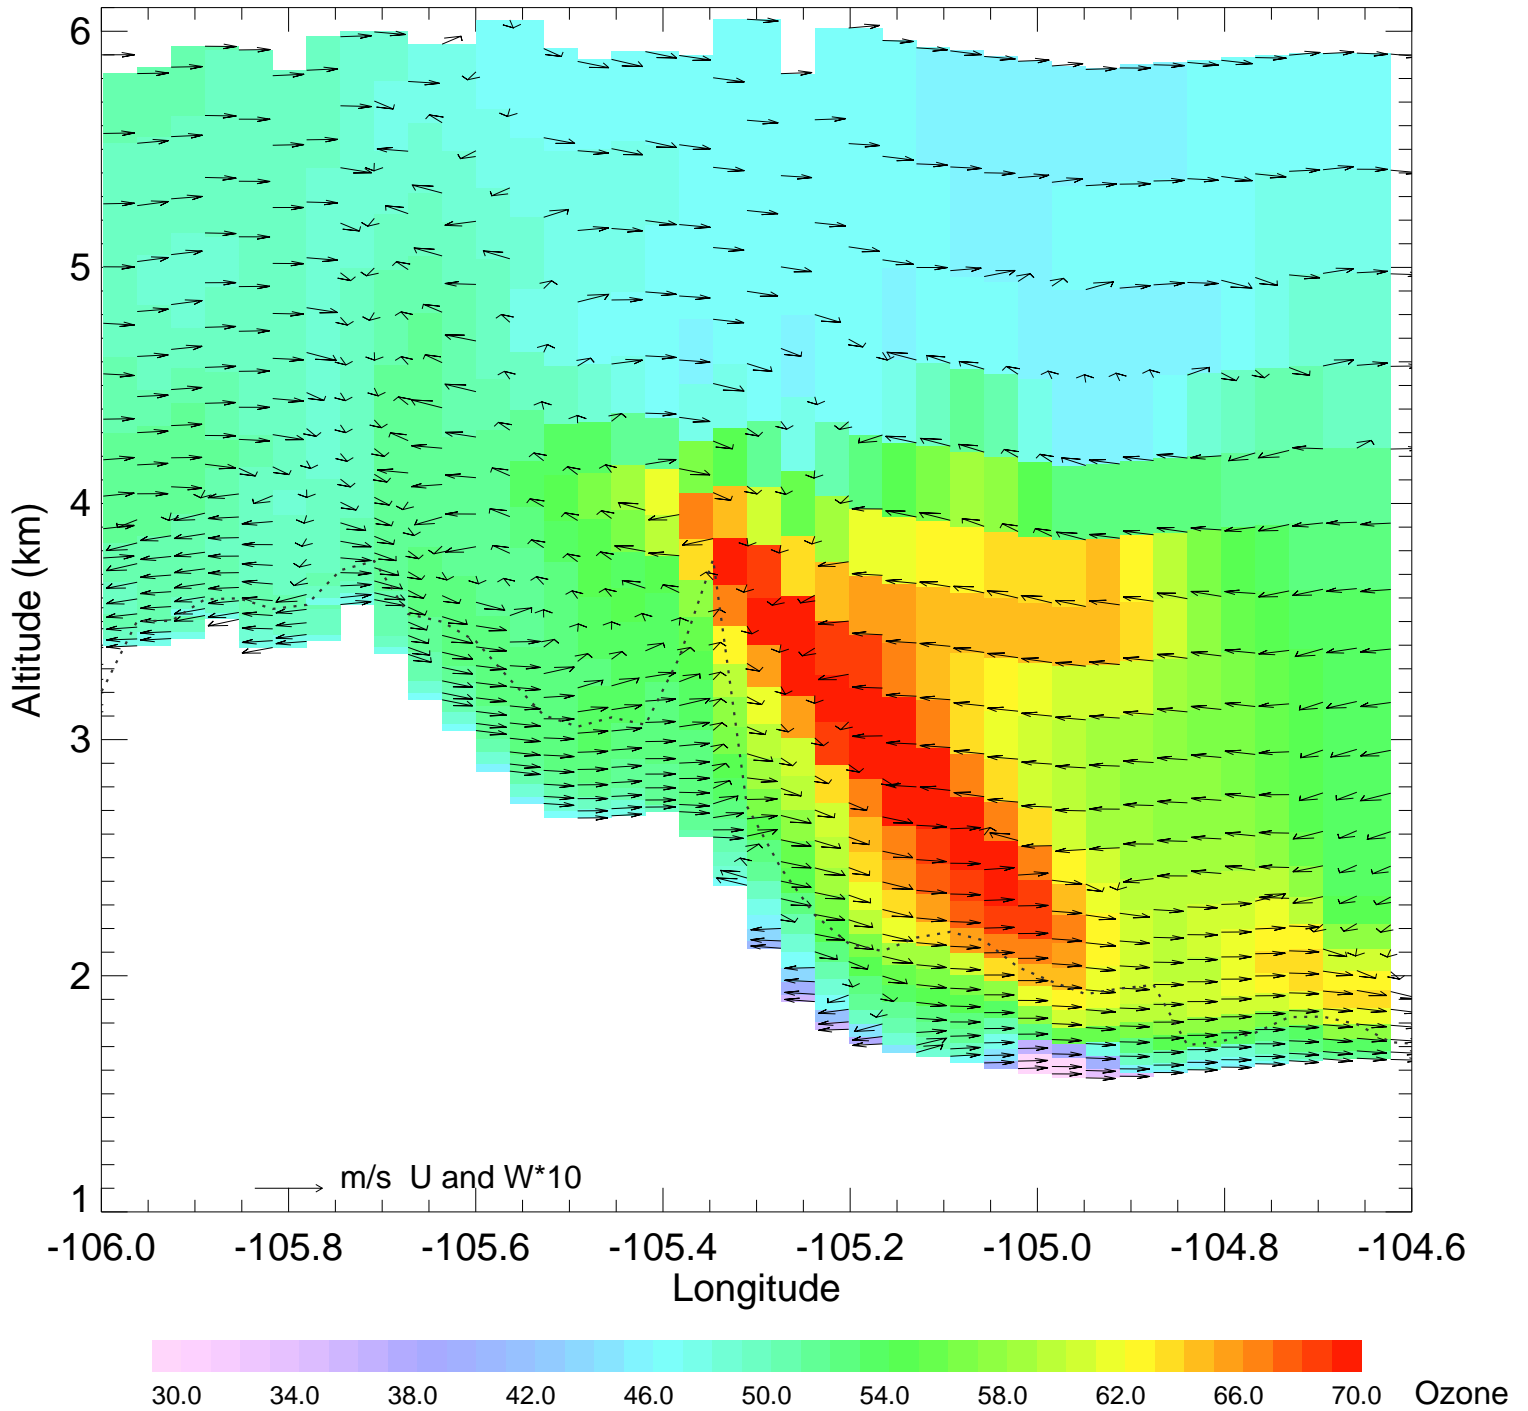

Ozone @ 39.74N 2014-08-11_01:00:00