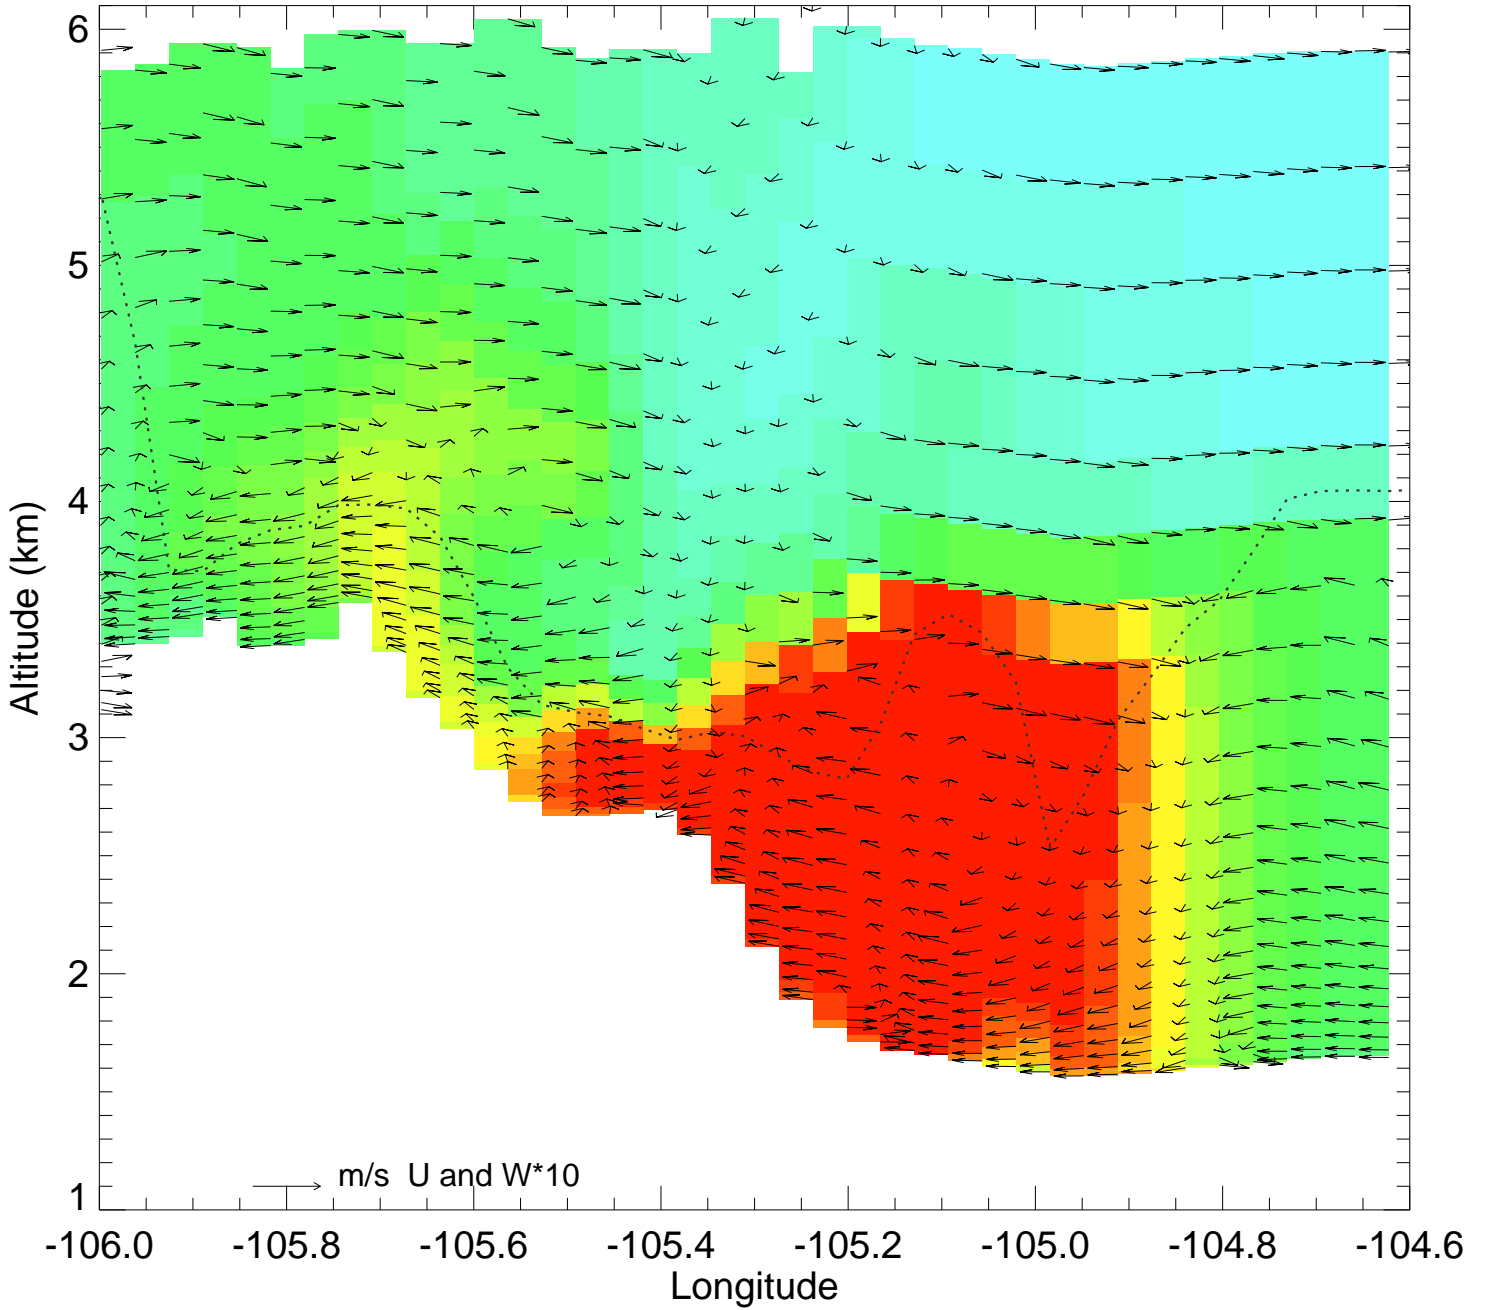

Ozone @ 39.74N 2014-08-10_18:00:00

Ozone @ 39.74N 2014-08-10_19:00:00

Ozone @ 39.74N 2014-08-10_20:00:00

Ozone @ 39.74N 2014-08-10_21:00:00

Ozone @ 39.74N 2014-08-10_22:00:00

Ozone @ 39.74N 2014-08-10_23:00:00