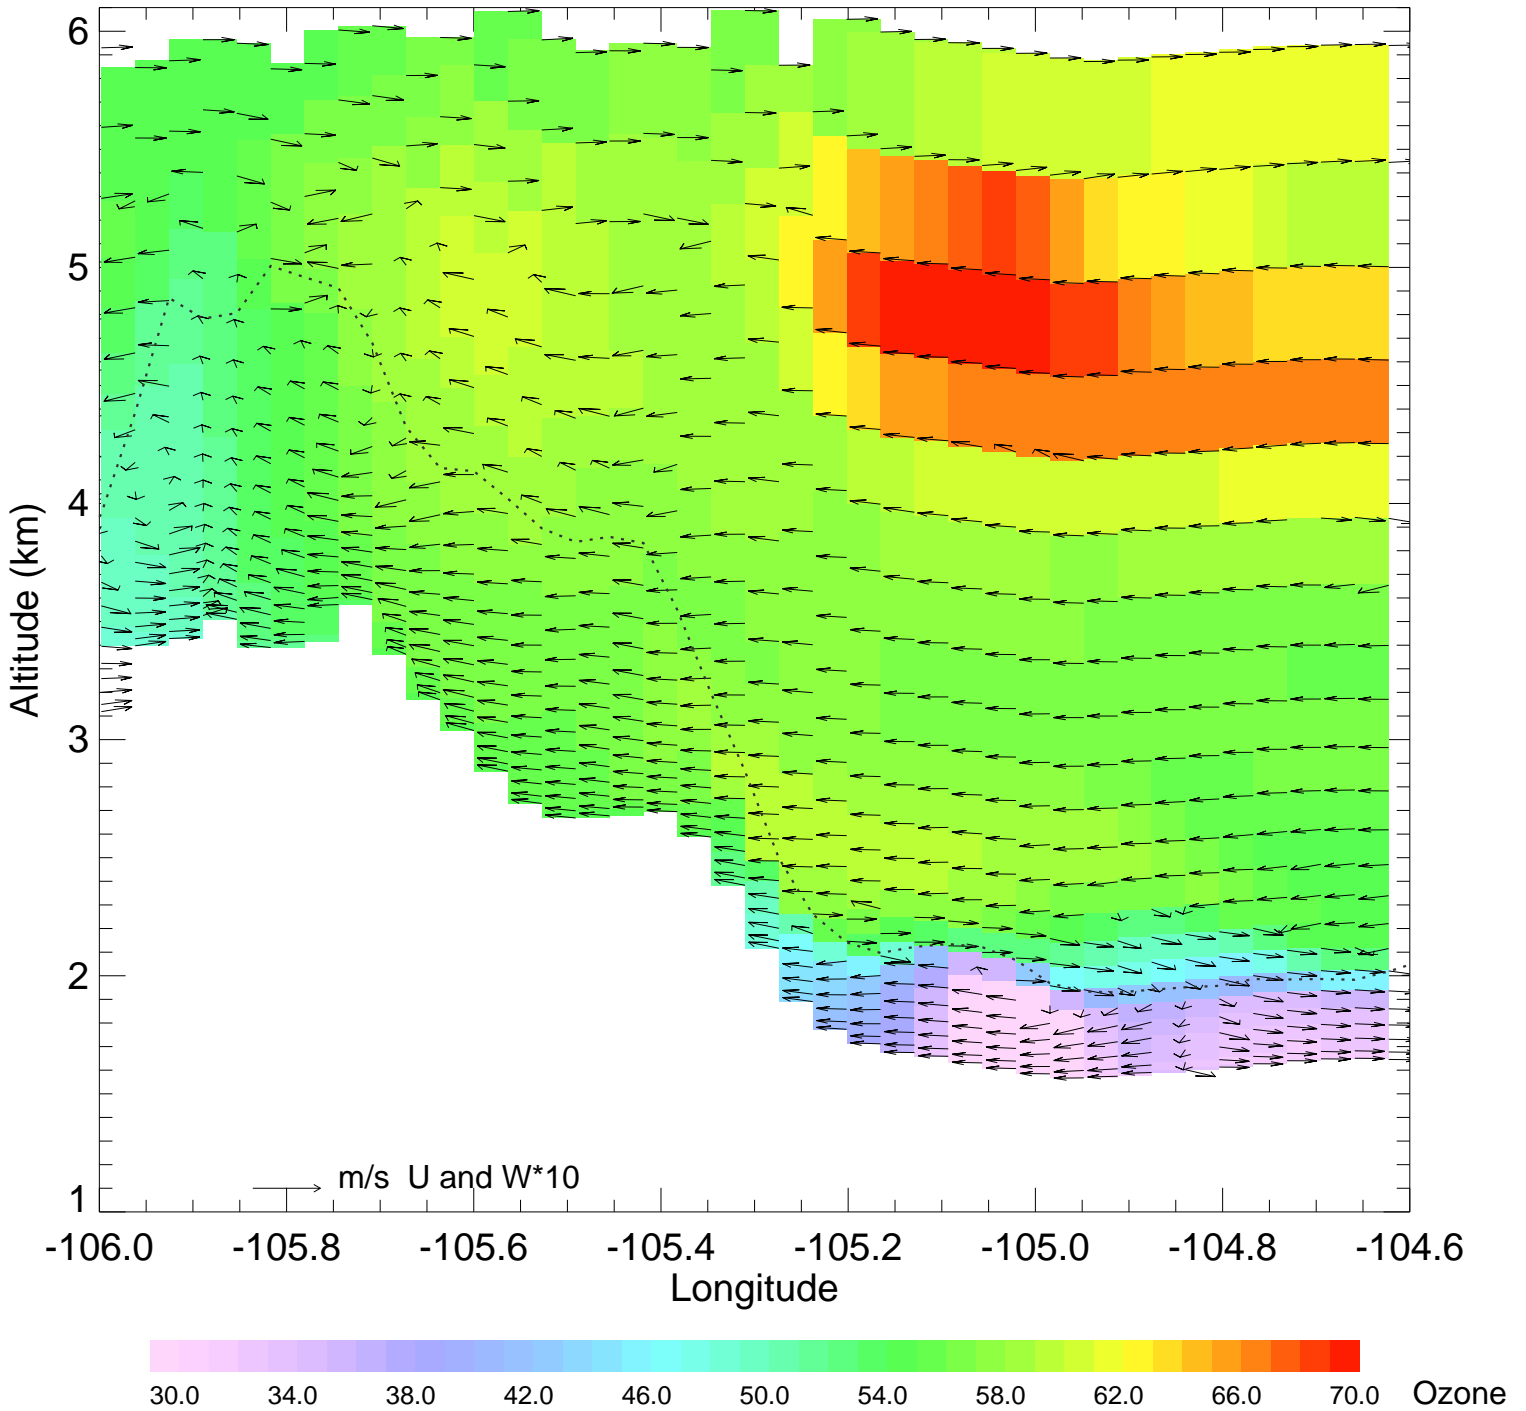

Ozone @ 39.74N 2014-08-13_12:00:00

Ozone @ 39.74N 2014-08-13_13:00:00

Ozone @ 39.74N 2014-08-13_14:00:00

Ozone @ 39.74N 2014-08-13_15:00:00

Ozone @ 39.74N 2014-08-13_16:00:00

Ozone @ 39.74N 2014-08-13_17:00:00

Ozone @ 39.74N 2014-08-13_18:00:00

Ozone @ 39.74N 2014-08-13_19:00:00

Ozone @ 39.74N 2014-08-13_20:00:00

Ozone @ 39.74N 2014-08-13_21:00:00

Ozone @ 39.74N 2014-08-13_22:00:00

Ozone @ 39.74N 2014-08-13_23:00:00