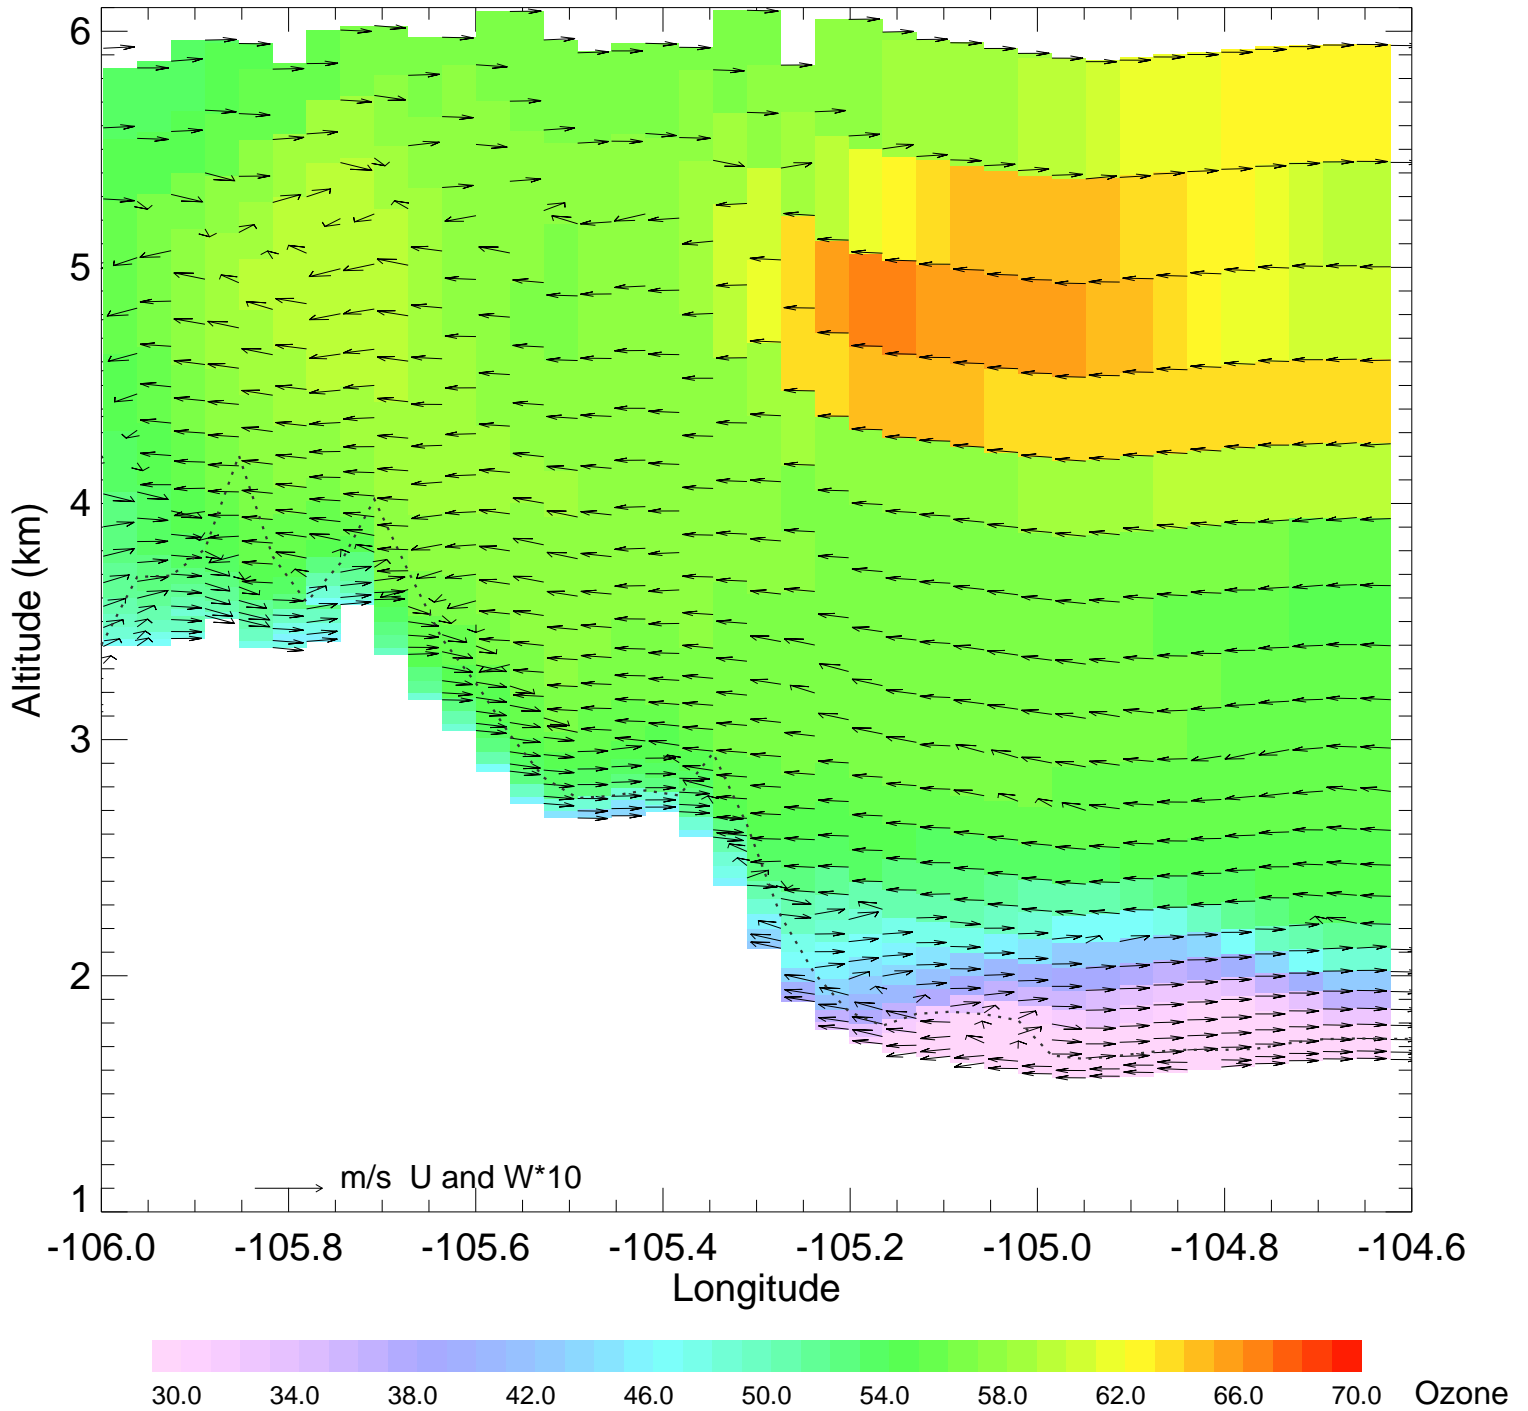

Ozone @ 39.74N 2014-08-13_14:00:00