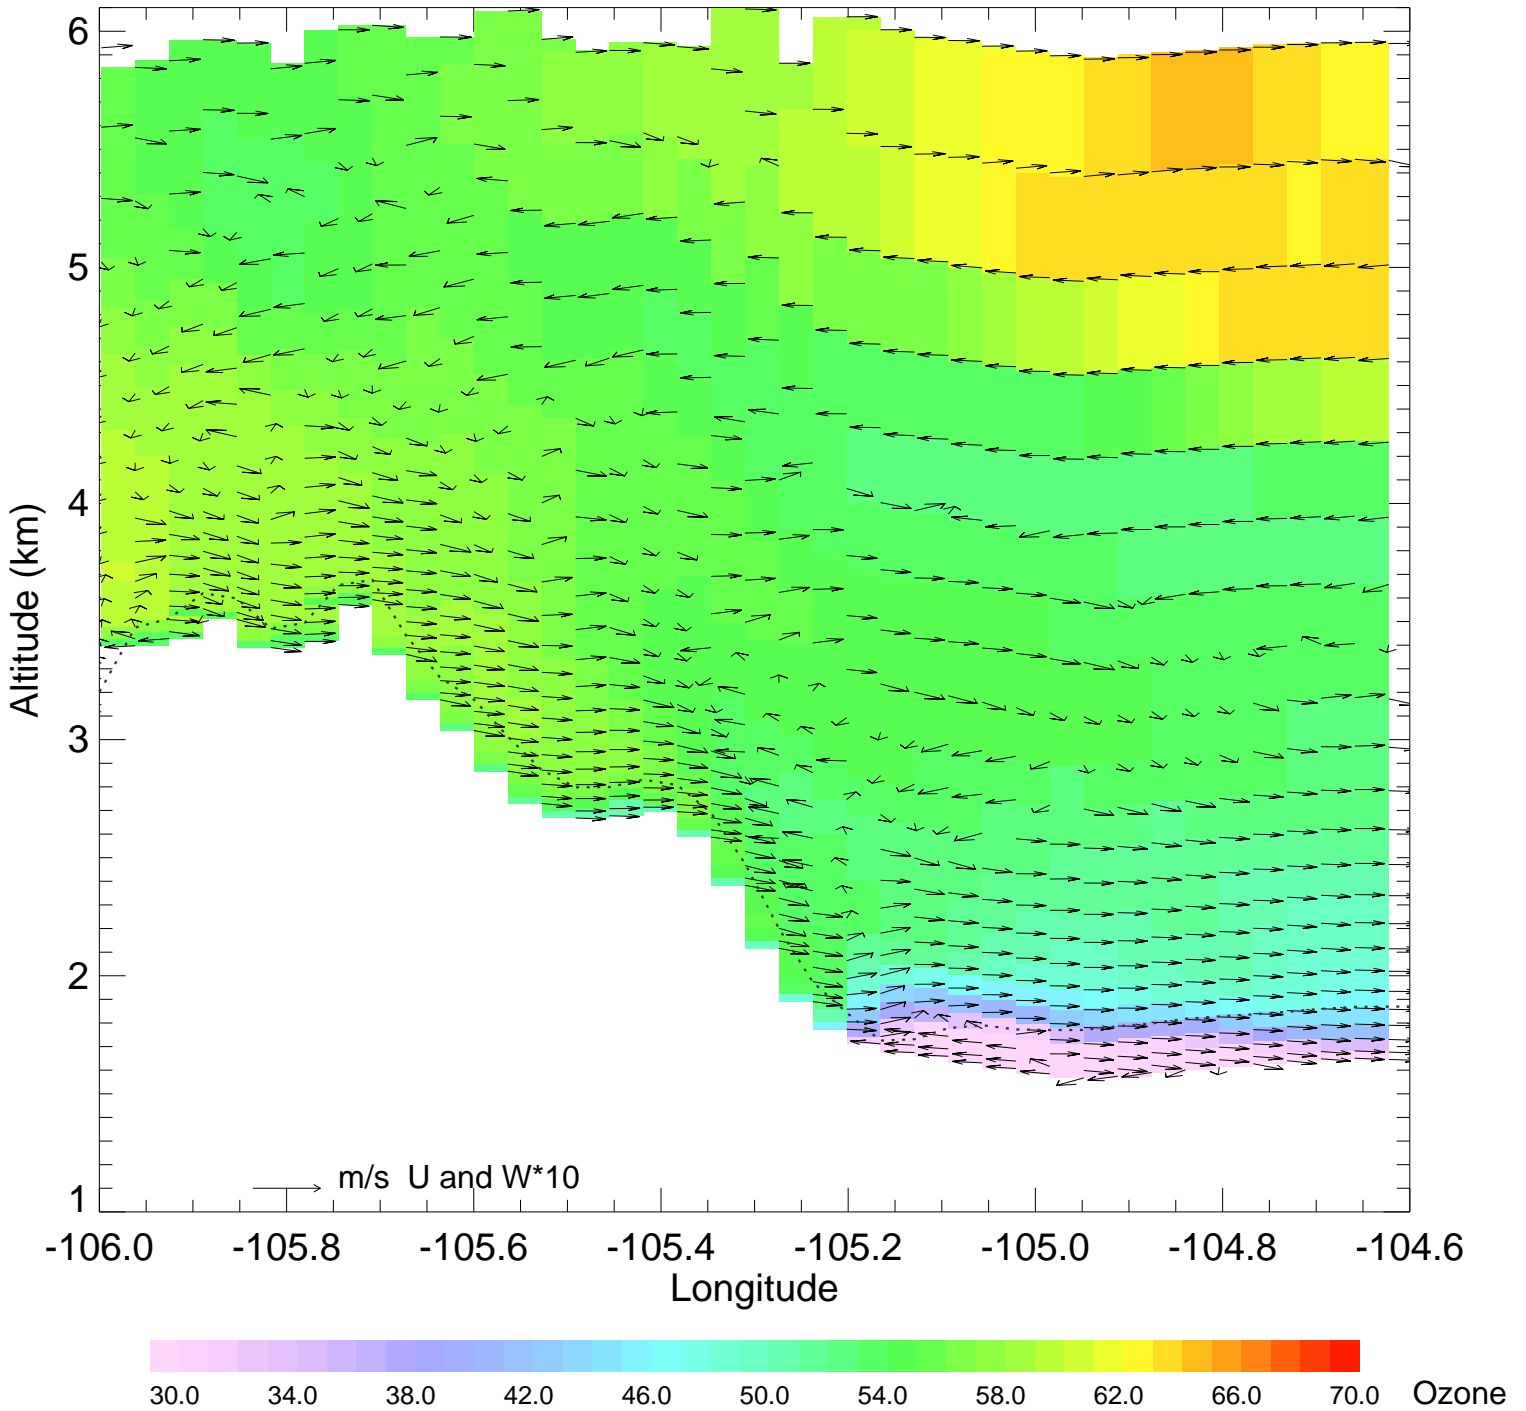

Ozone @ 39.74N 2014-08-13_08:00:00