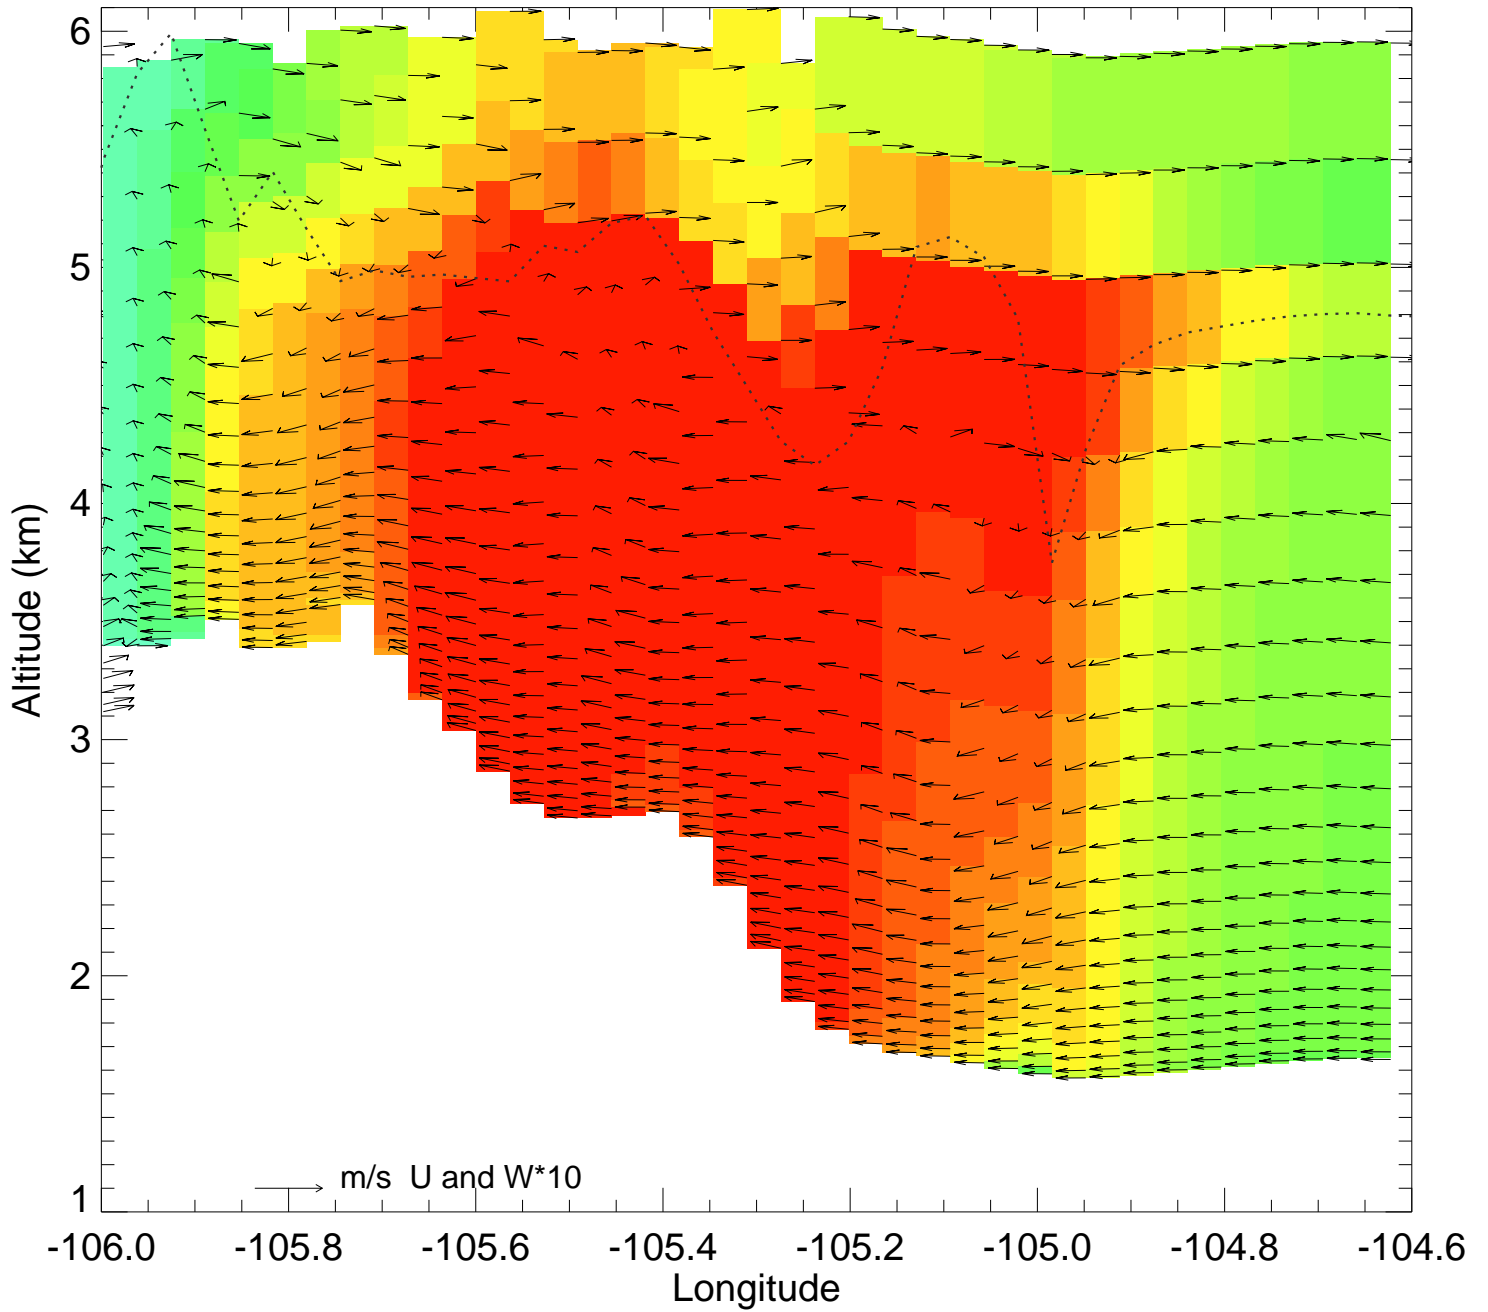

Ozone @ 39.74N 2014-08-12_18:00:00

Ozone @ 39.74N 2014-08-12_19:00:00

Ozone @ 39.74N 2014-08-12_20:00:00

Ozone @ 39.74N 2014-08-12_21:00:00

Ozone @ 39.74N 2014-08-12_22:00:00

Ozone @ 39.74N 2014-08-12_23:00:00

Ozone @ 39.74N 2014-08-13_00:00:00

Ozone @ 39.74N 2014-08-13_01:00:00

Ozone @ 39.74N 2014-08-13_02:00:00

Ozone @ 39.74N 2014-08-13_03:00:00

Ozone @ 39.74N 2014-08-13_04:00:00

Ozone @ 39.74N 2014-08-13_05:00:00