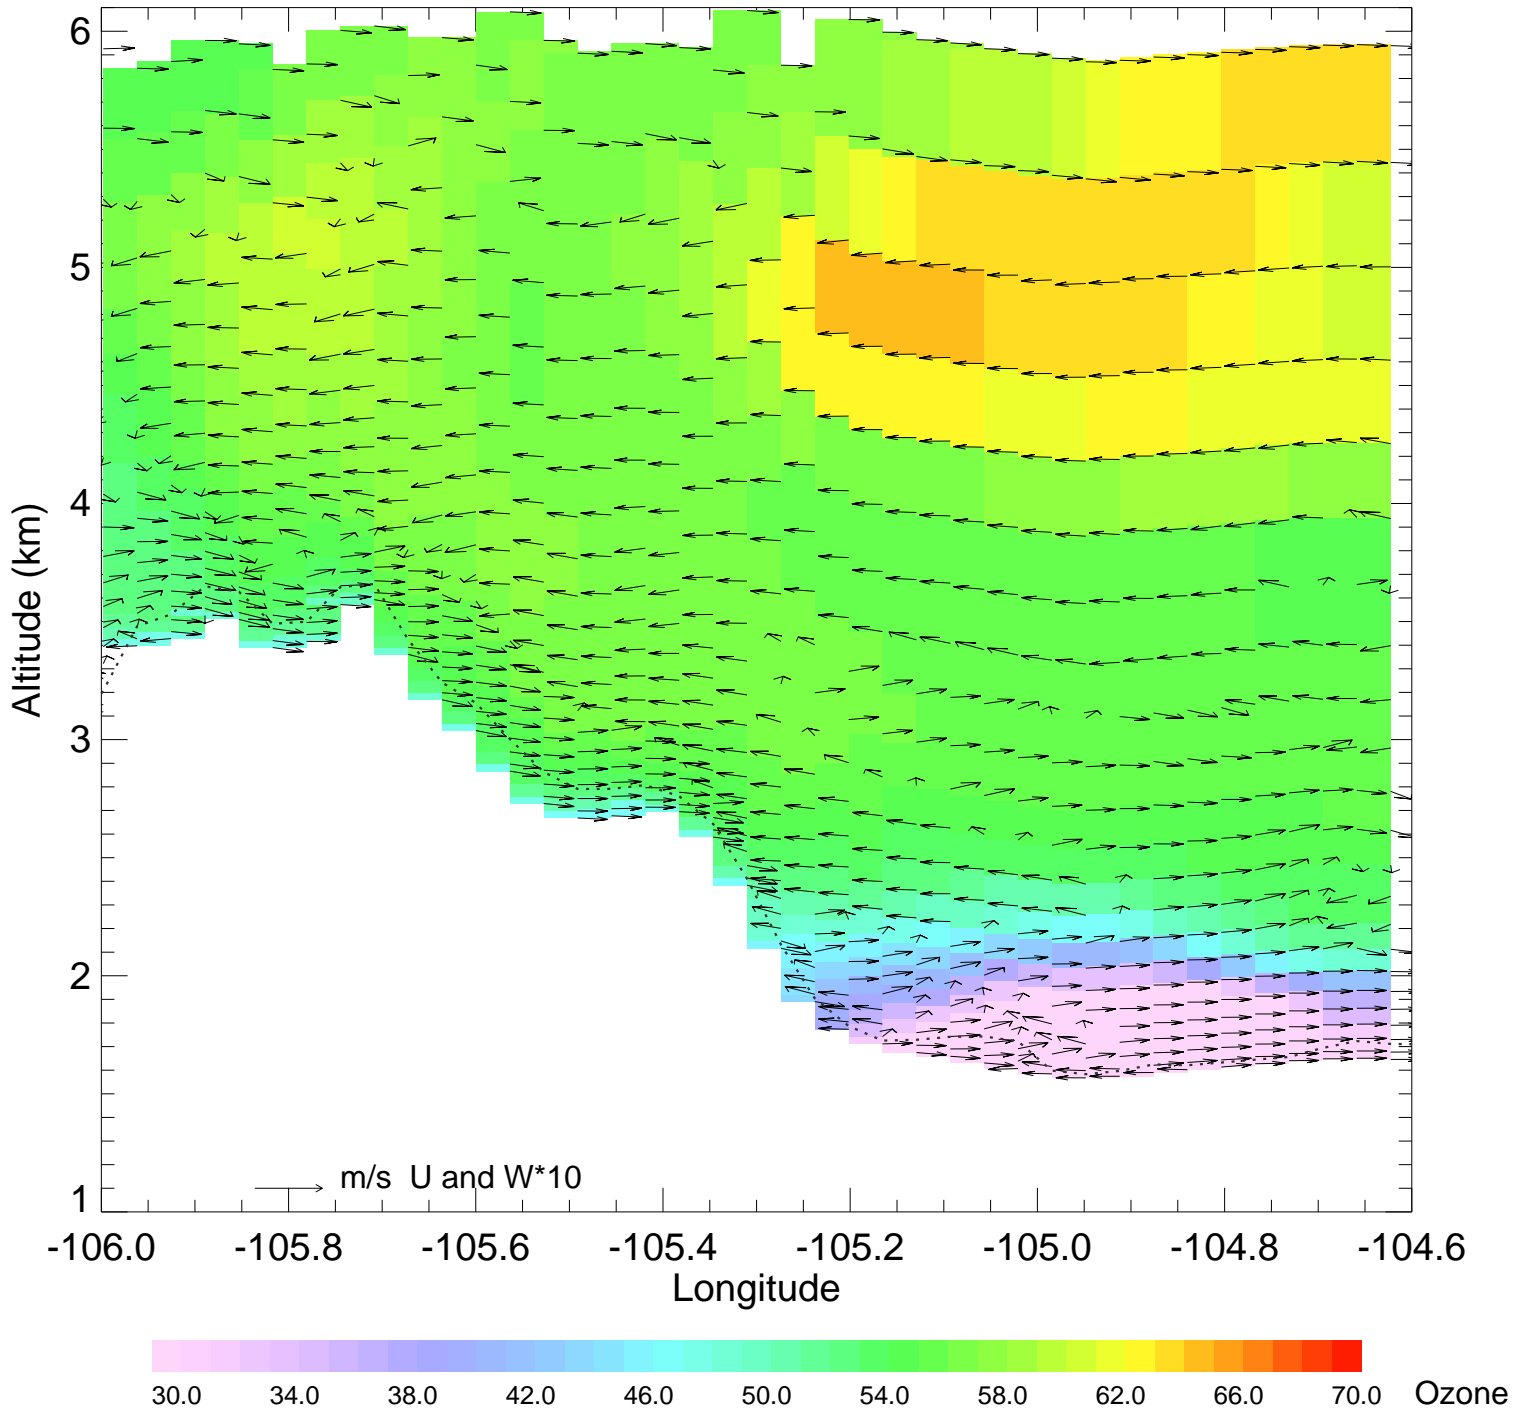

Ozone @ 39.74N 2014-08-13_13:00:00