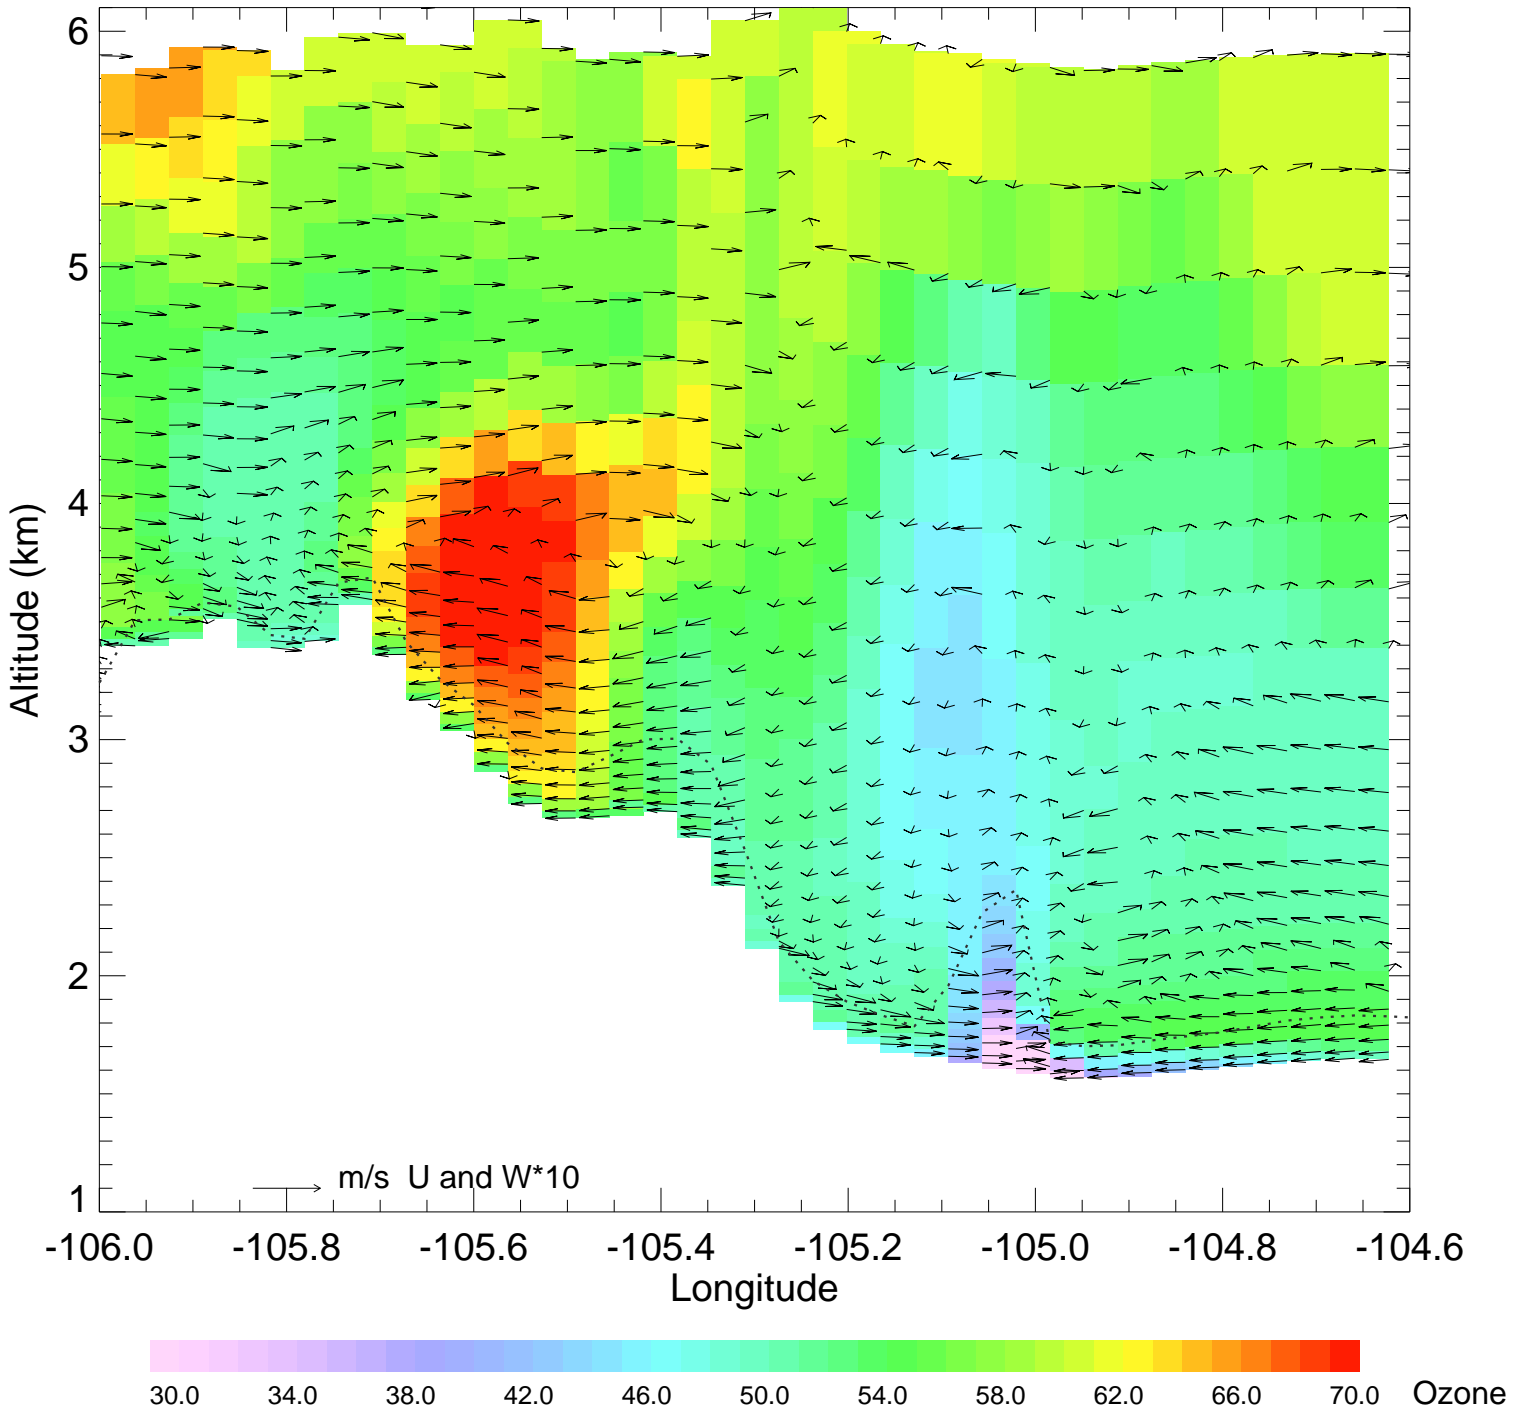

Topography and E_C2H6

Ozone @ 39.74N 2014-08-10_00:00:00

Ozone @ 39.74N 2014-08-10_01:00:00

Ozone @ 39.74N 2014-08-10_02:00:00

Ozone @ 39.74N 2014-08-10_03:00:00

Ozone @ 39.74N 2014-08-10_04:00:00

Ozone @ 39.74N 2014-08-10_05:00:00