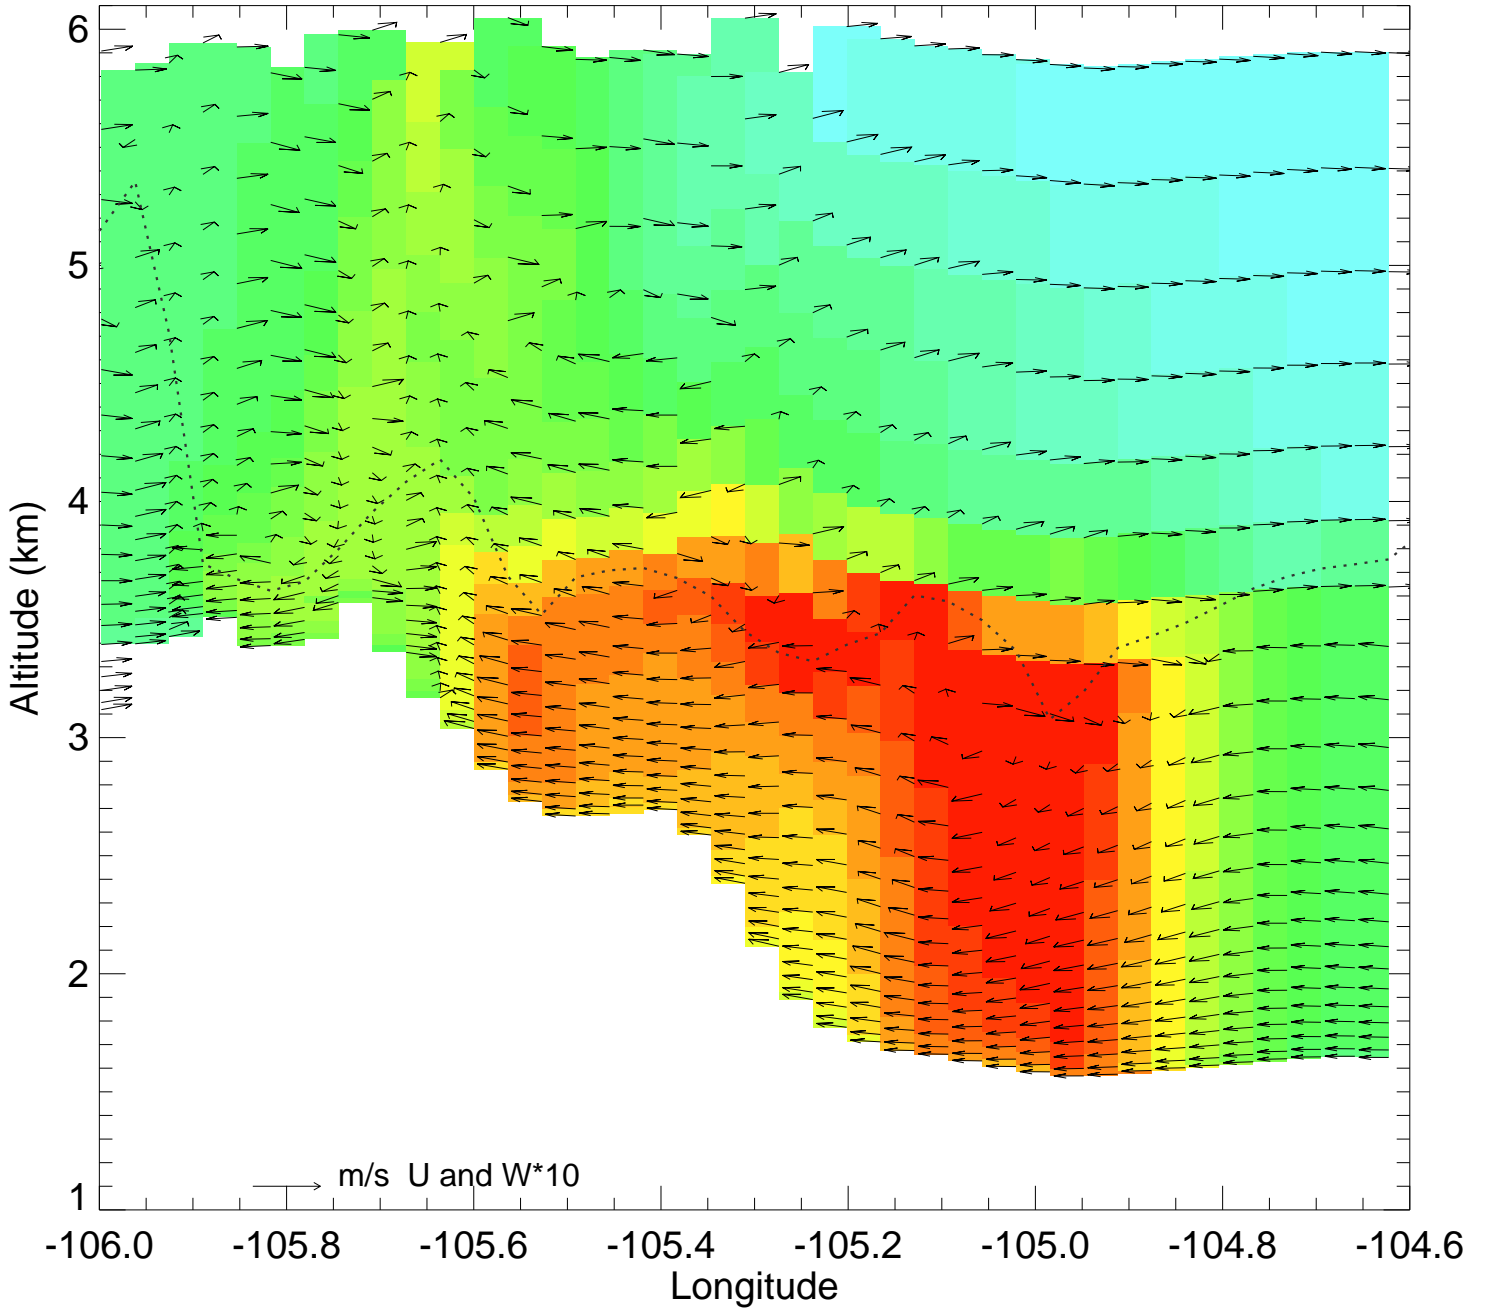

Ozone @ 39.74N 2014-08-10_18:00:00

Ozone @ 39.74N 2014-08-10_19:00:00

Ozone @ 39.74N 2014-08-10_20:00:00

Ozone @ 39.74N 2014-08-10_21:00:00

Ozone @ 39.74N 2014-08-10_22:00:00

Ozone @ 39.74N 2014-08-10_23:00:00