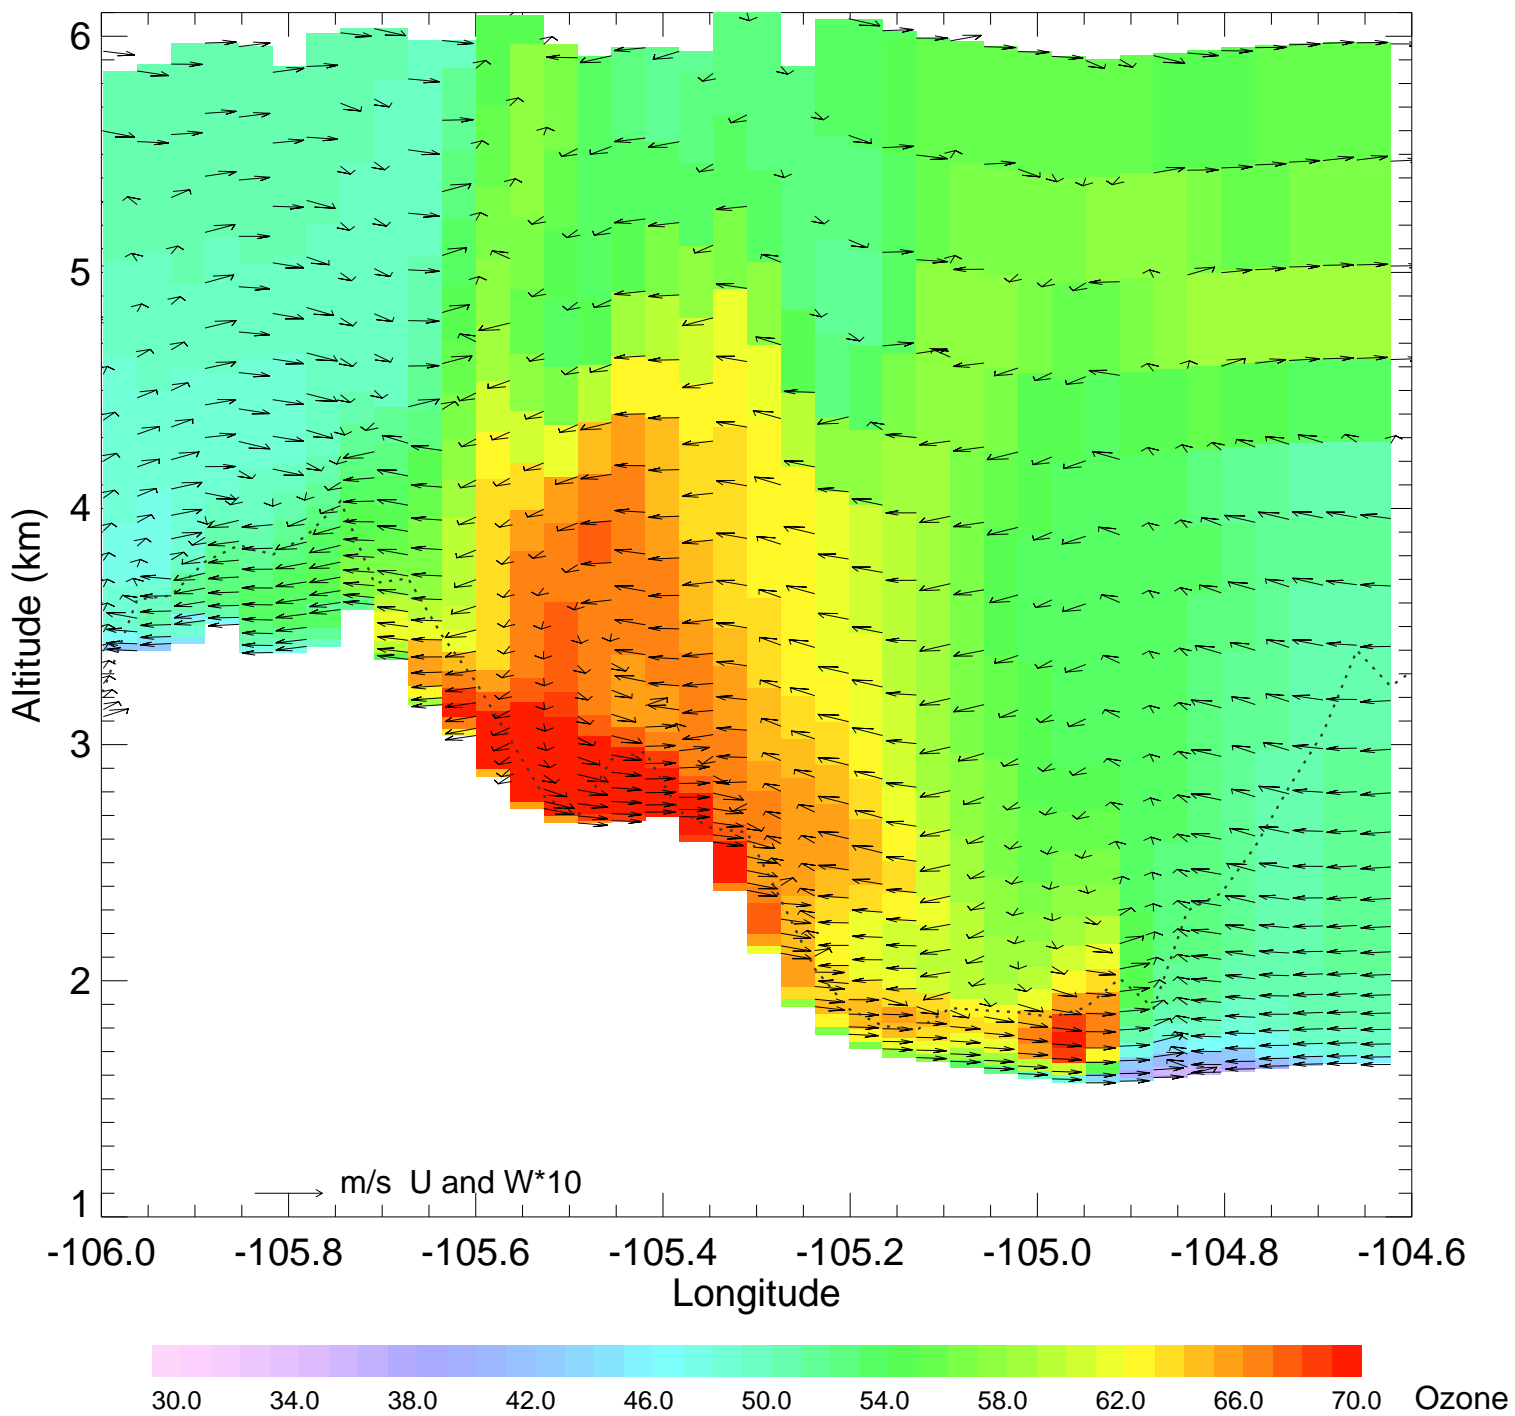

Ozone @ 39.74N 2014-08-13_18:00:00

Ozone @ 39.74N 2014-08-13_19:00:00

Ozone @ 39.74N 2014-08-13_20:00:00

Ozone @ 39.74N 2014-08-13_21:00:00

Ozone @ 39.74N 2014-08-13_22:00:00

Ozone @ 39.74N 2014-08-13_23:00:00

Ozone @ 39.74N 2014-08-14_00:00:00

Ozone @ 39.74N 2014-08-14_01:00:00

Ozone @ 39.74N 2014-08-14_02:00:00

Ozone @ 39.74N 2014-08-14_03:00:00

Ozone @ 39.74N 2014-08-14_04:00:00

Ozone @ 39.74N 2014-08-14_05:00:00