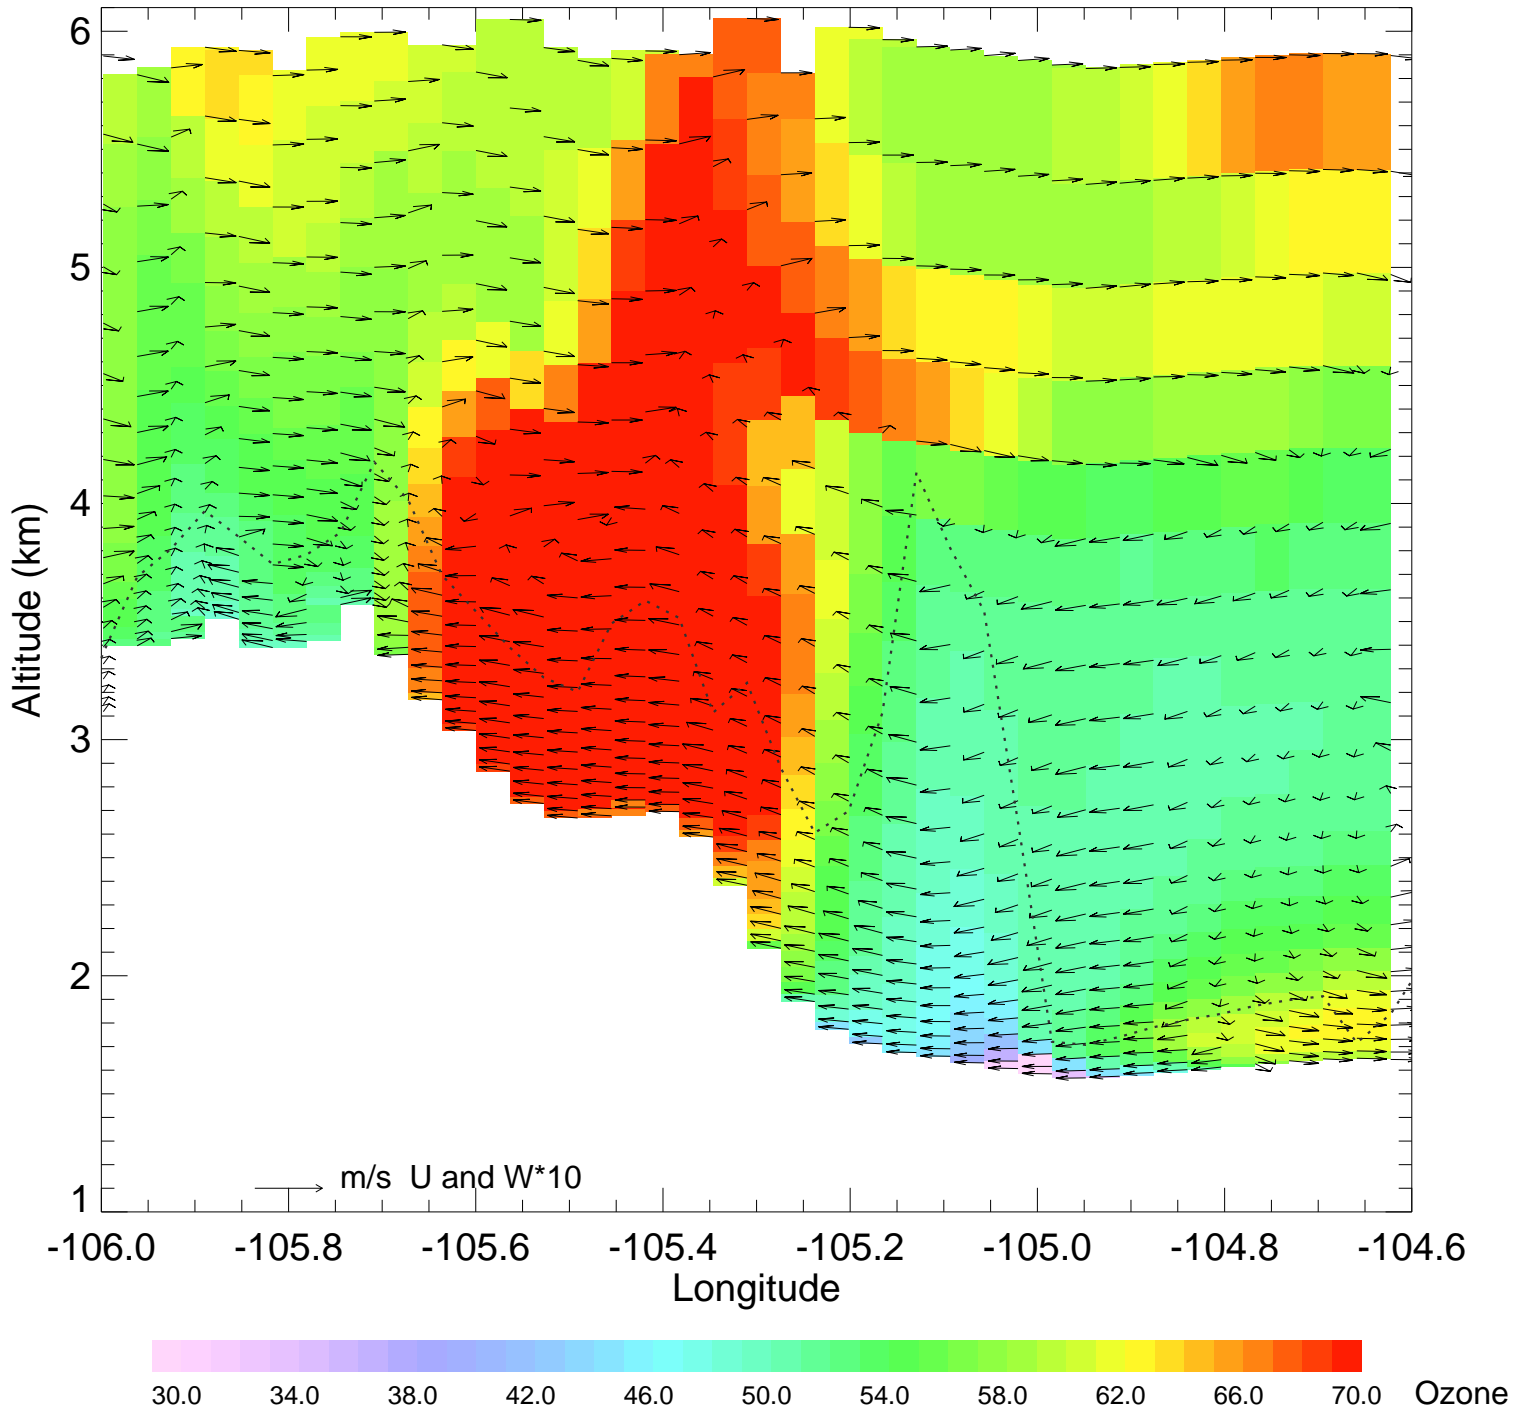

Topography and E_C2H6

Ozone @ 39.74N 2014-08-10_00:00:00

Ozone @ 39.74N 2014-08-10_01:00:00

Ozone @ 39.74N 2014-08-10_02:00:00

Ozone @ 39.74N 2014-08-10_03:00:00

Ozone @ 39.74N 2014-08-10_04:00:00

Ozone @ 39.74N 2014-08-10_05:00:00