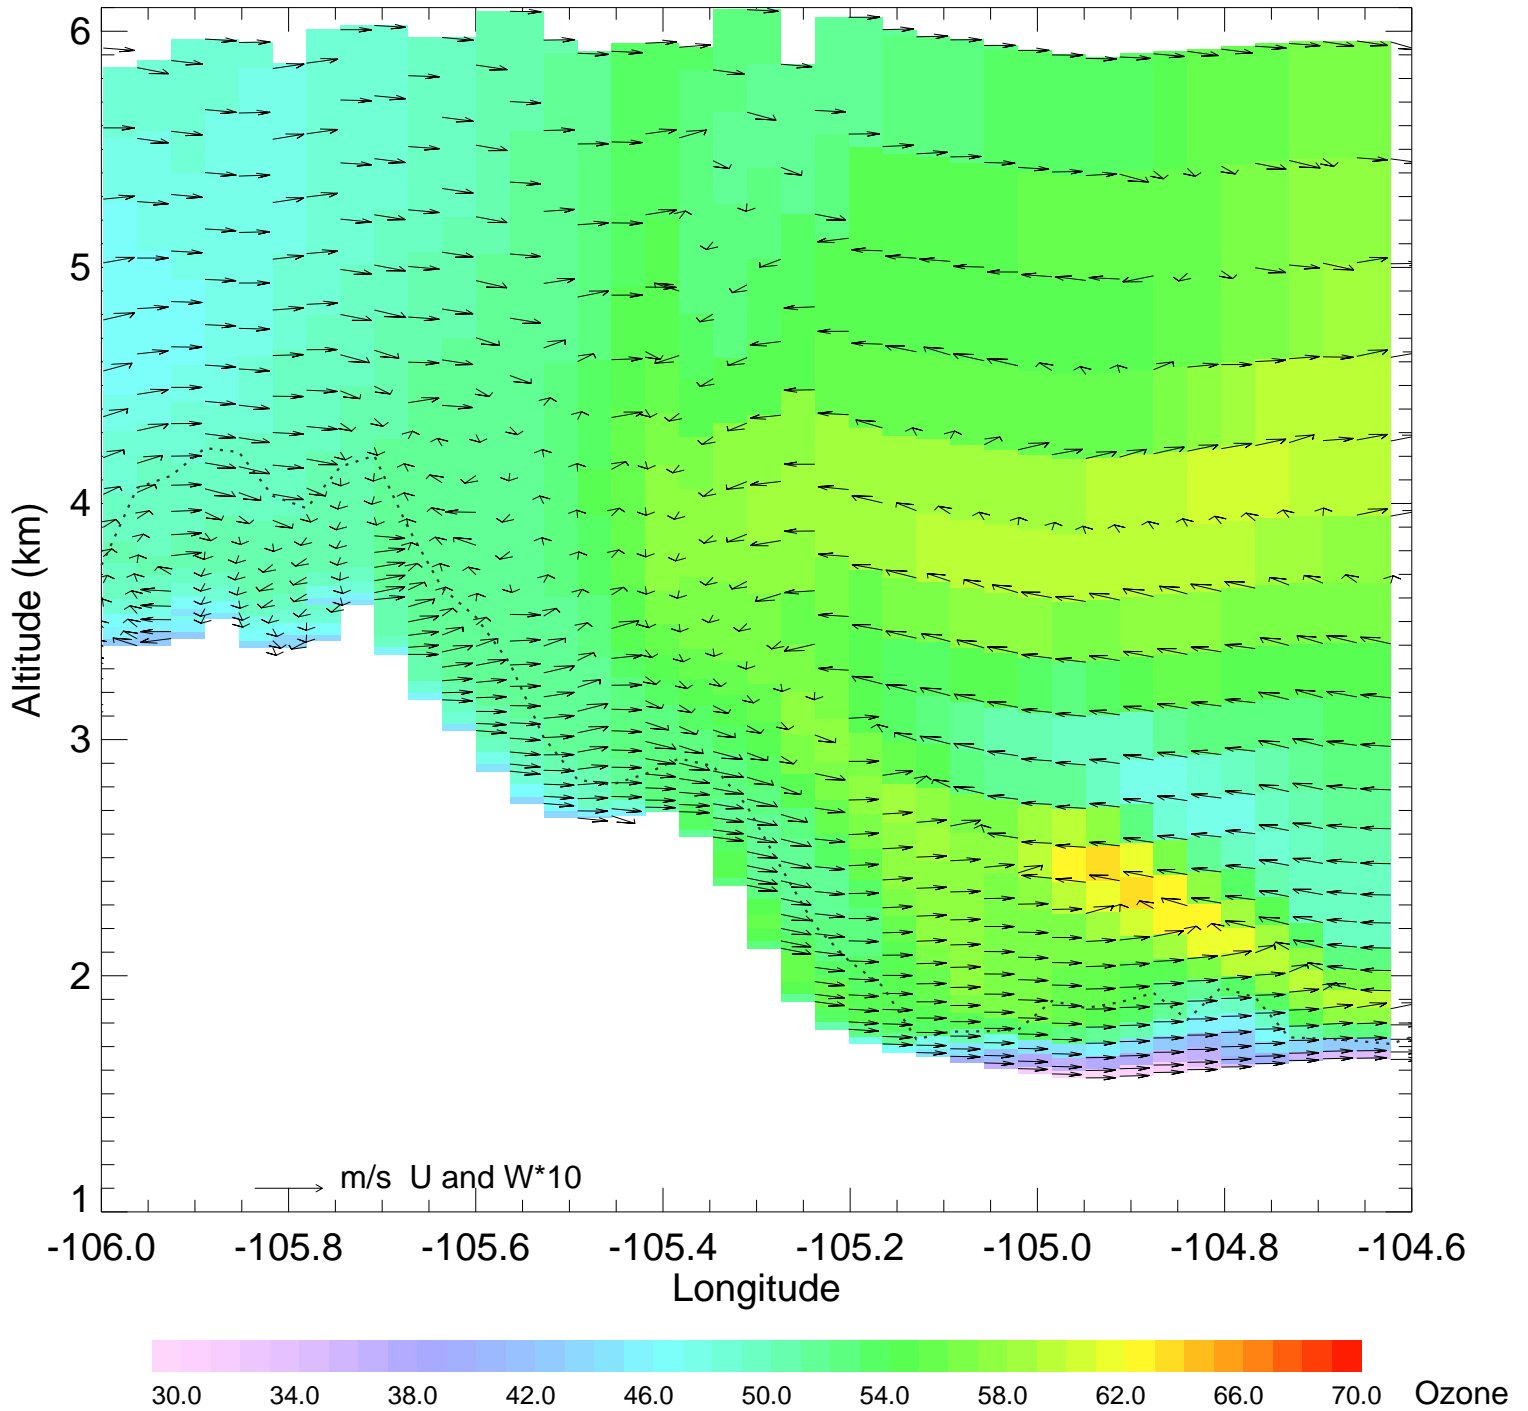

Ozone @ 39.74N 2014-08-14_00:00:00

Ozone @ 39.74N 2014-08-14_01:00:00

Ozone @ 39.74N 2014-08-14_02:00:00

Ozone @ 39.74N 2014-08-14_03:00:00

Ozone @ 39.74N 2014-08-14_04:00:00

Ozone @ 39.74N 2014-08-14_05:00:00

Ozone @ 39.74N 2014-08-14_06:00:00

Ozone @ 39.74N 2014-08-14_07:00:00

Ozone @ 39.74N 2014-08-14_08:00:00

Ozone @ 39.74N 2014-08-14_09:00:00

Ozone @ 39.74N 2014-08-14_10:00:00

Ozone @ 39.74N 2014-08-14_11:00:00