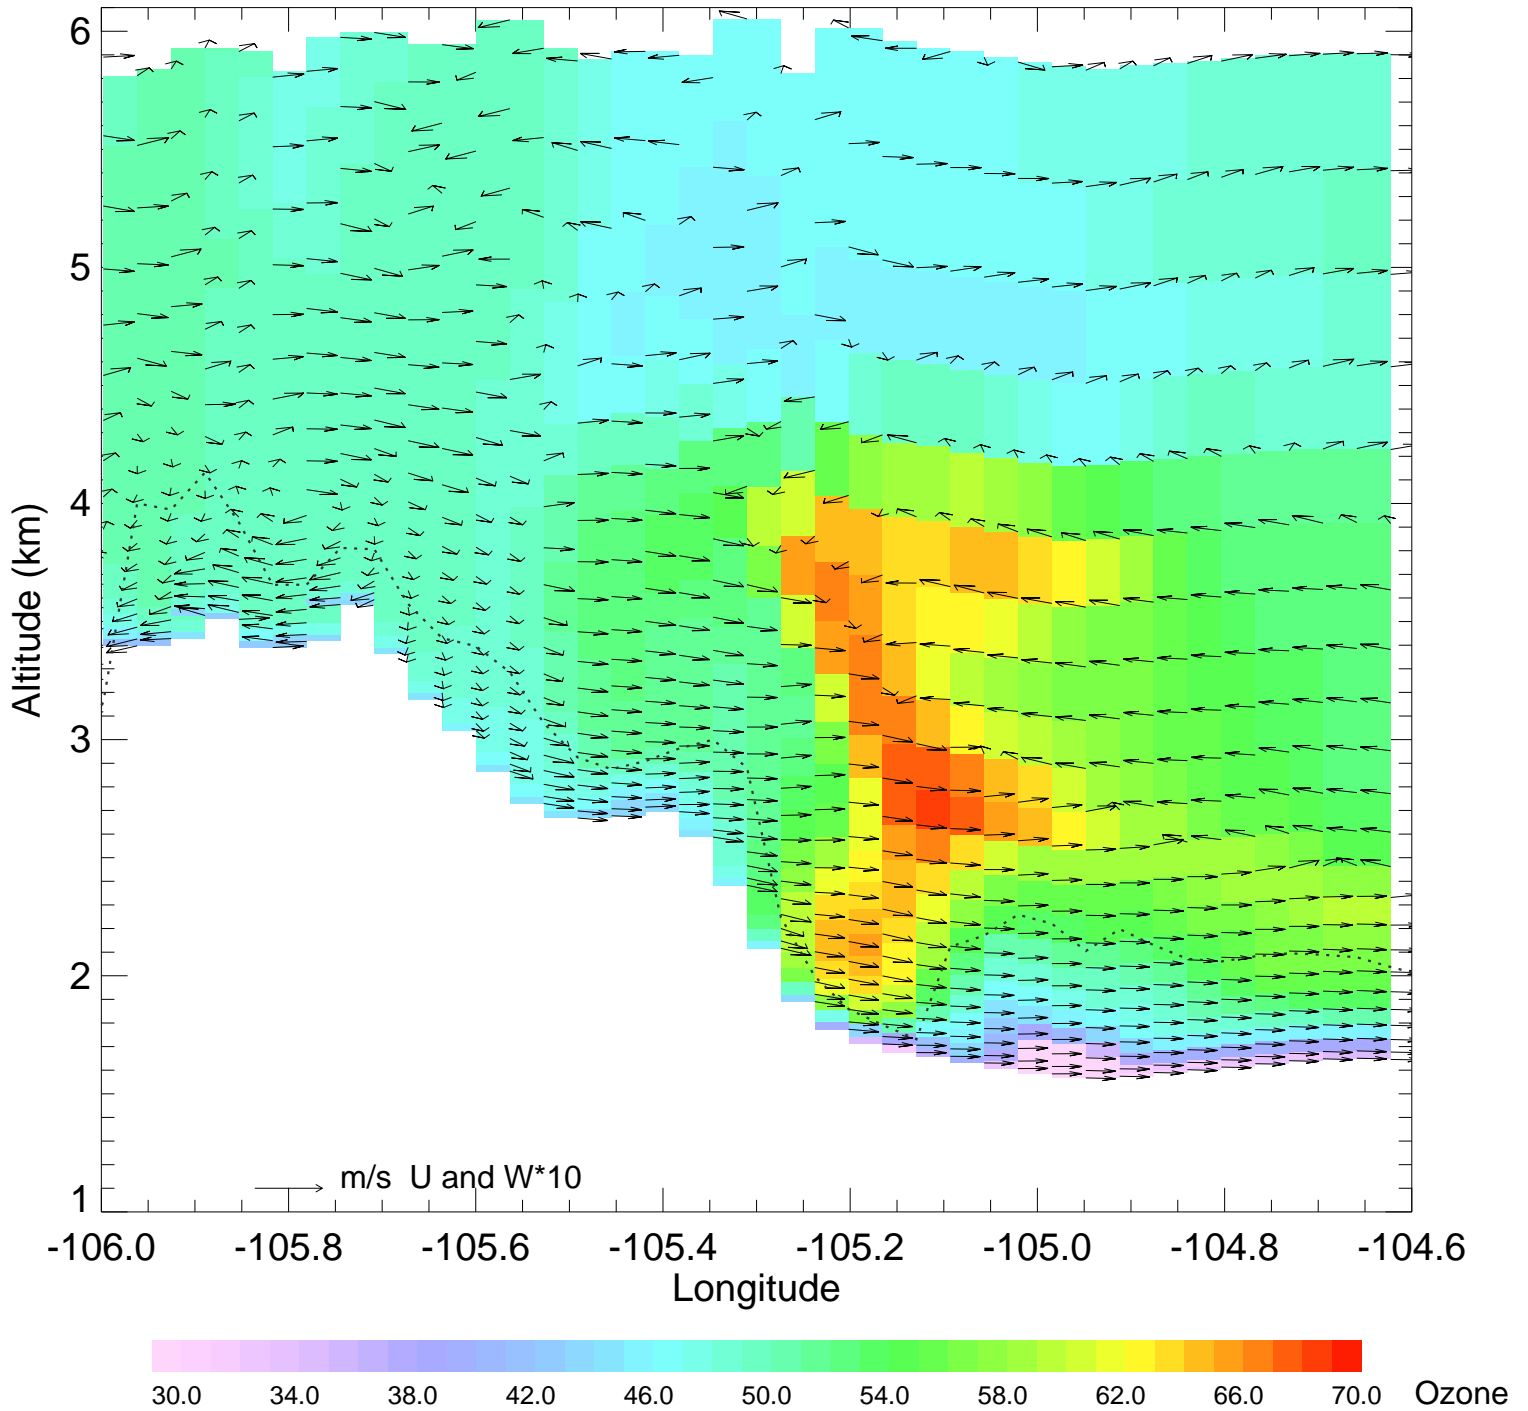

Ozone @ 39.74N 2014-08-11_02:00:00