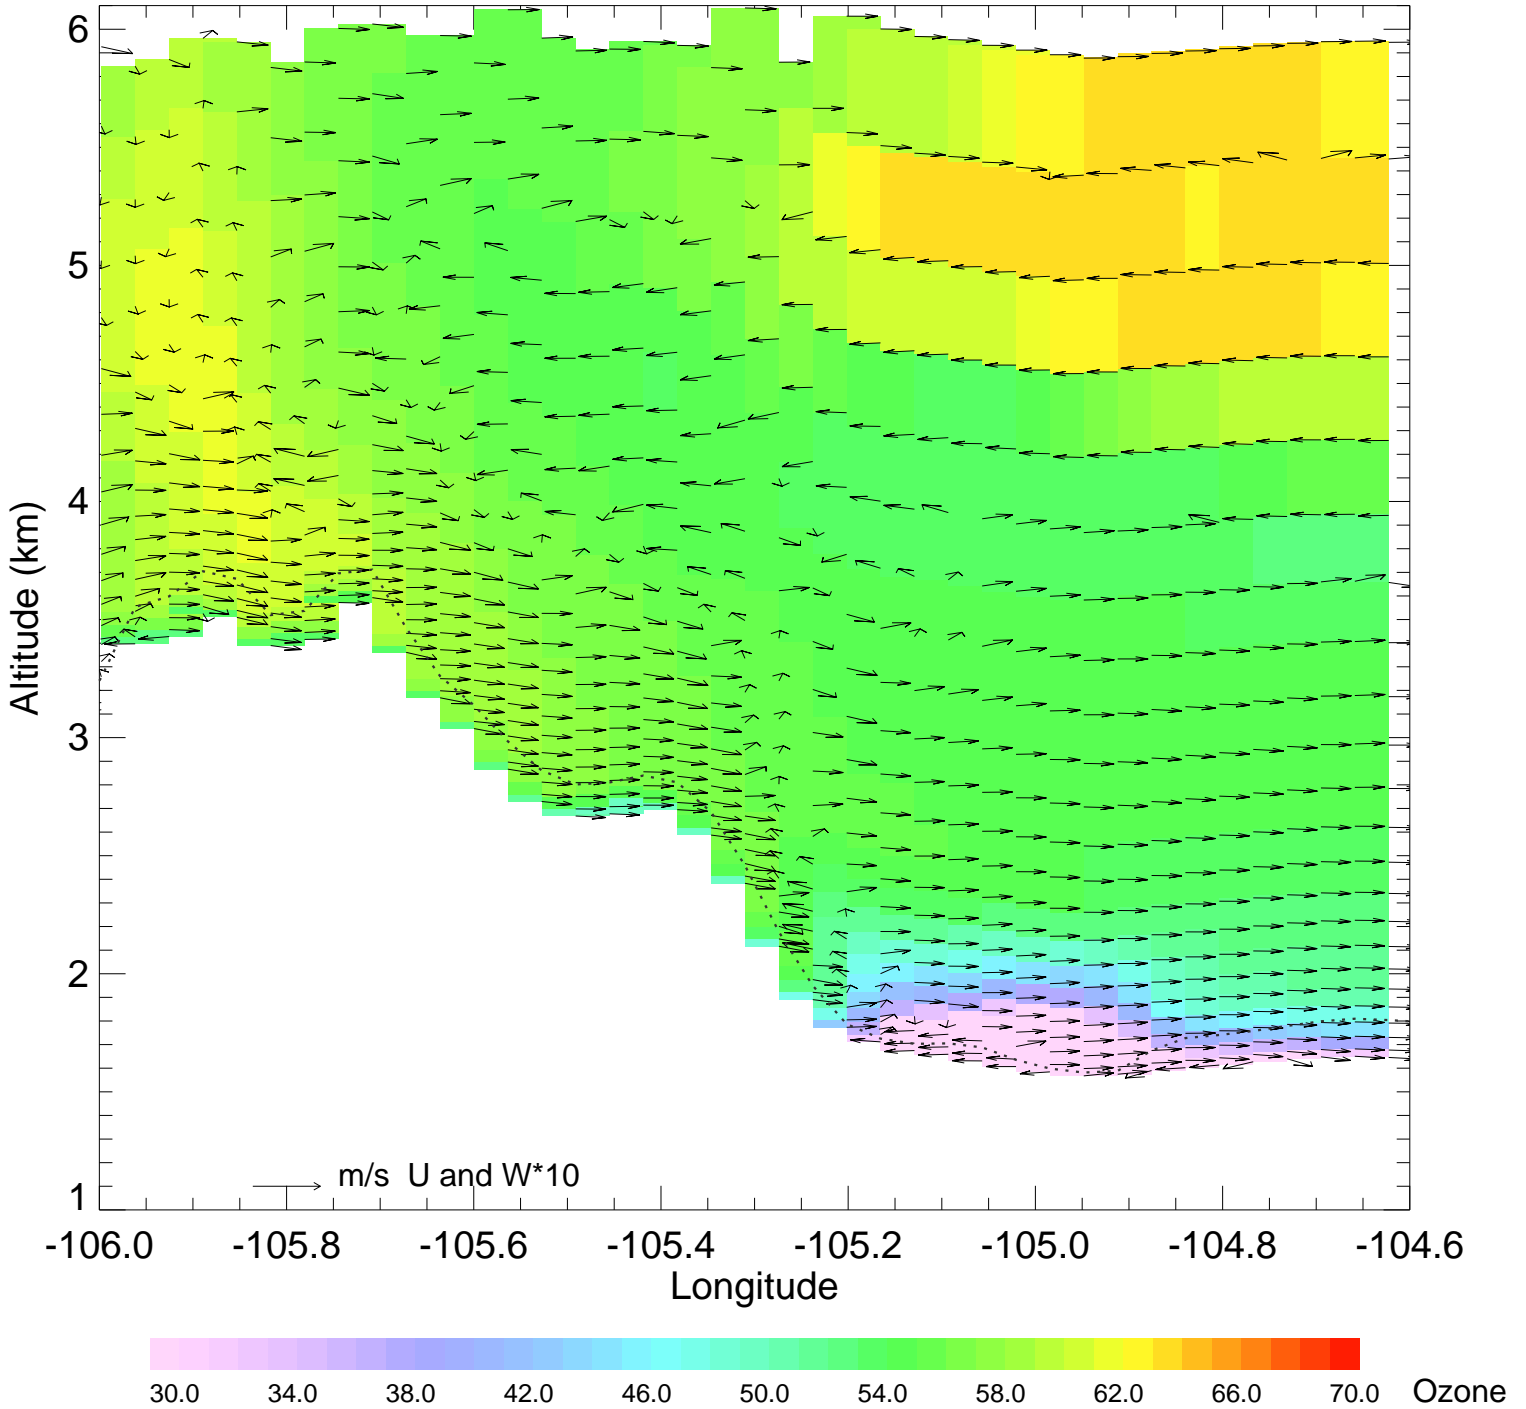

Ozone @ 39.74N 2014-08-13_06:00:00

Ozone @ 39.74N 2014-08-13_07:00:00

Ozone @ 39.74N 2014-08-13_08:00:00

Ozone @ 39.74N 2014-08-13_09:00:00

Ozone @ 39.74N 2014-08-13_10:00:00

Ozone @ 39.74N 2014-08-13_11:00:00