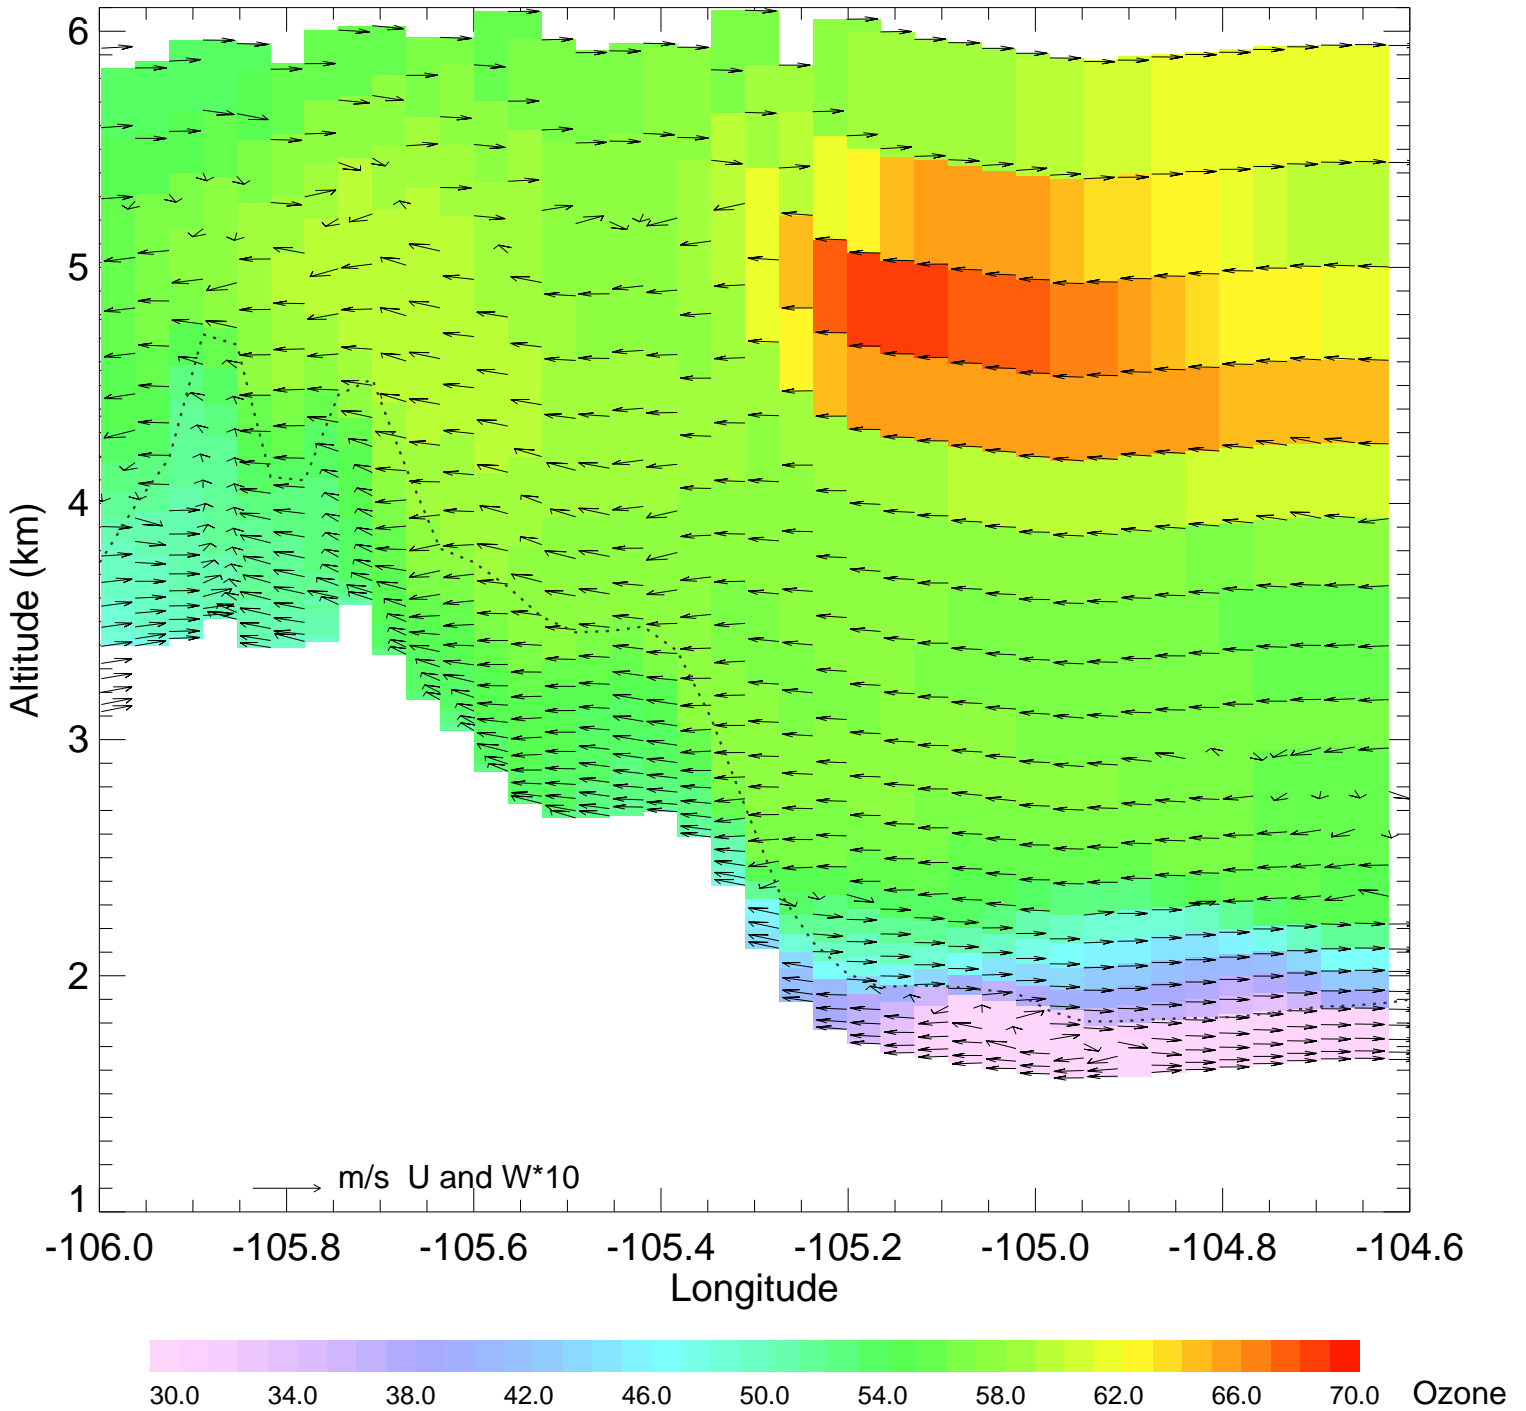

Ozone @ 39.74N 2014-08-13_12:00:00

Ozone @ 39.74N 2014-08-13_13:00:00

Ozone @ 39.74N 2014-08-13_14:00:00

Ozone @ 39.74N 2014-08-13_15:00:00

Ozone @ 39.74N 2014-08-13_16:00:00

Ozone @ 39.74N 2014-08-13_17:00:00

Ozone @ 39.74N 2014-08-13_18:00:00

Ozone @ 39.74N 2014-08-13_19:00:00

Ozone @ 39.74N 2014-08-13_20:00:00

Ozone @ 39.74N 2014-08-13_21:00:00

Ozone @ 39.74N 2014-08-13_22:00:00

Ozone @ 39.74N 2014-08-13_23:00:00