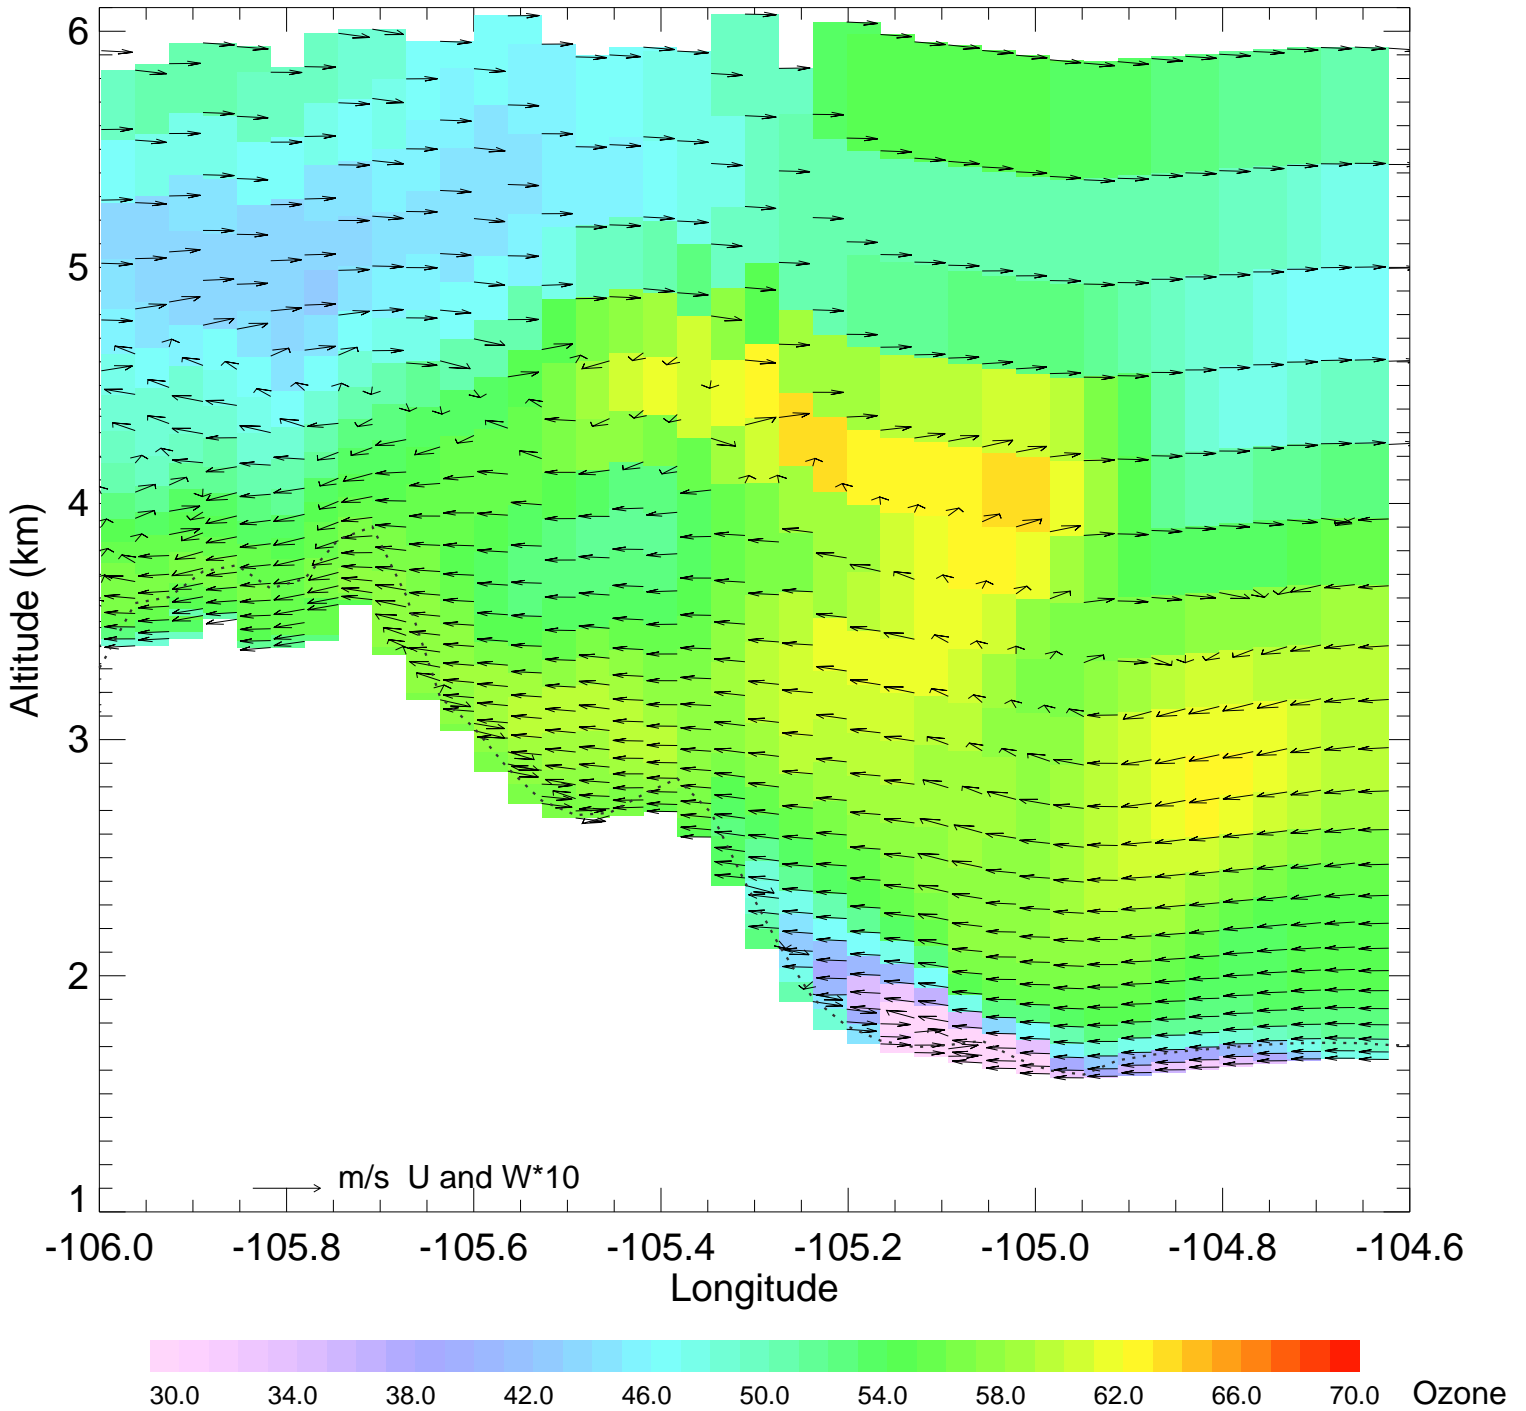

Ozone @ 39.74N 2014-08-12_00:00:00

Ozone @ 39.74N 2014-08-12_01:00:00

Ozone @ 39.74N 2014-08-12_02:00:00

Ozone @ 39.74N 2014-08-12_03:00:00

Ozone @ 39.74N 2014-08-12_04:00:00

Ozone @ 39.74N 2014-08-12_05:00:00