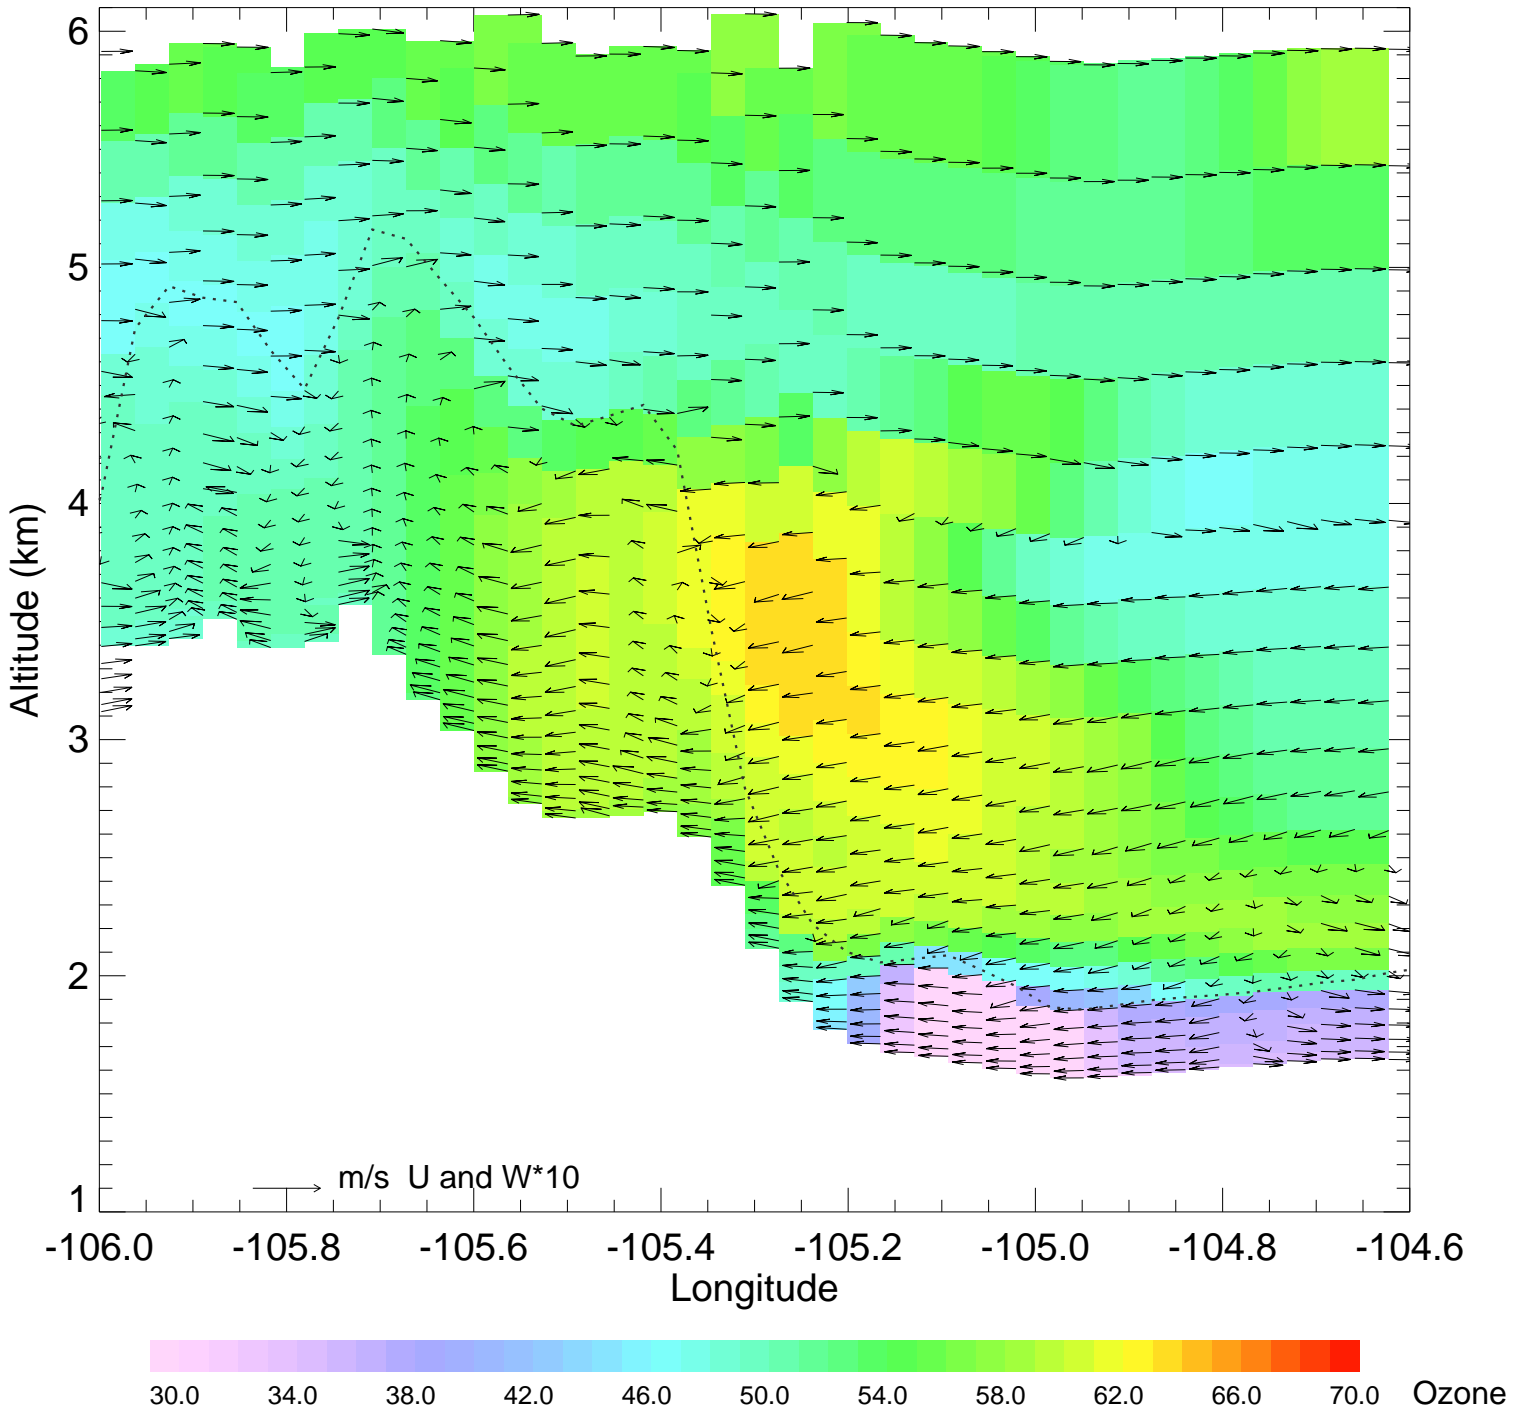

Ozone @ 39.74N 2014-08-12_12:00:00

Ozone @ 39.74N 2014-08-12_13:00:00

Ozone @ 39.74N 2014-08-12_14:00:00

Ozone @ 39.74N 2014-08-12_15:00:00

Ozone @ 39.74N 2014-08-12_16:00:00

Ozone @ 39.74N 2014-08-12_17:00:00