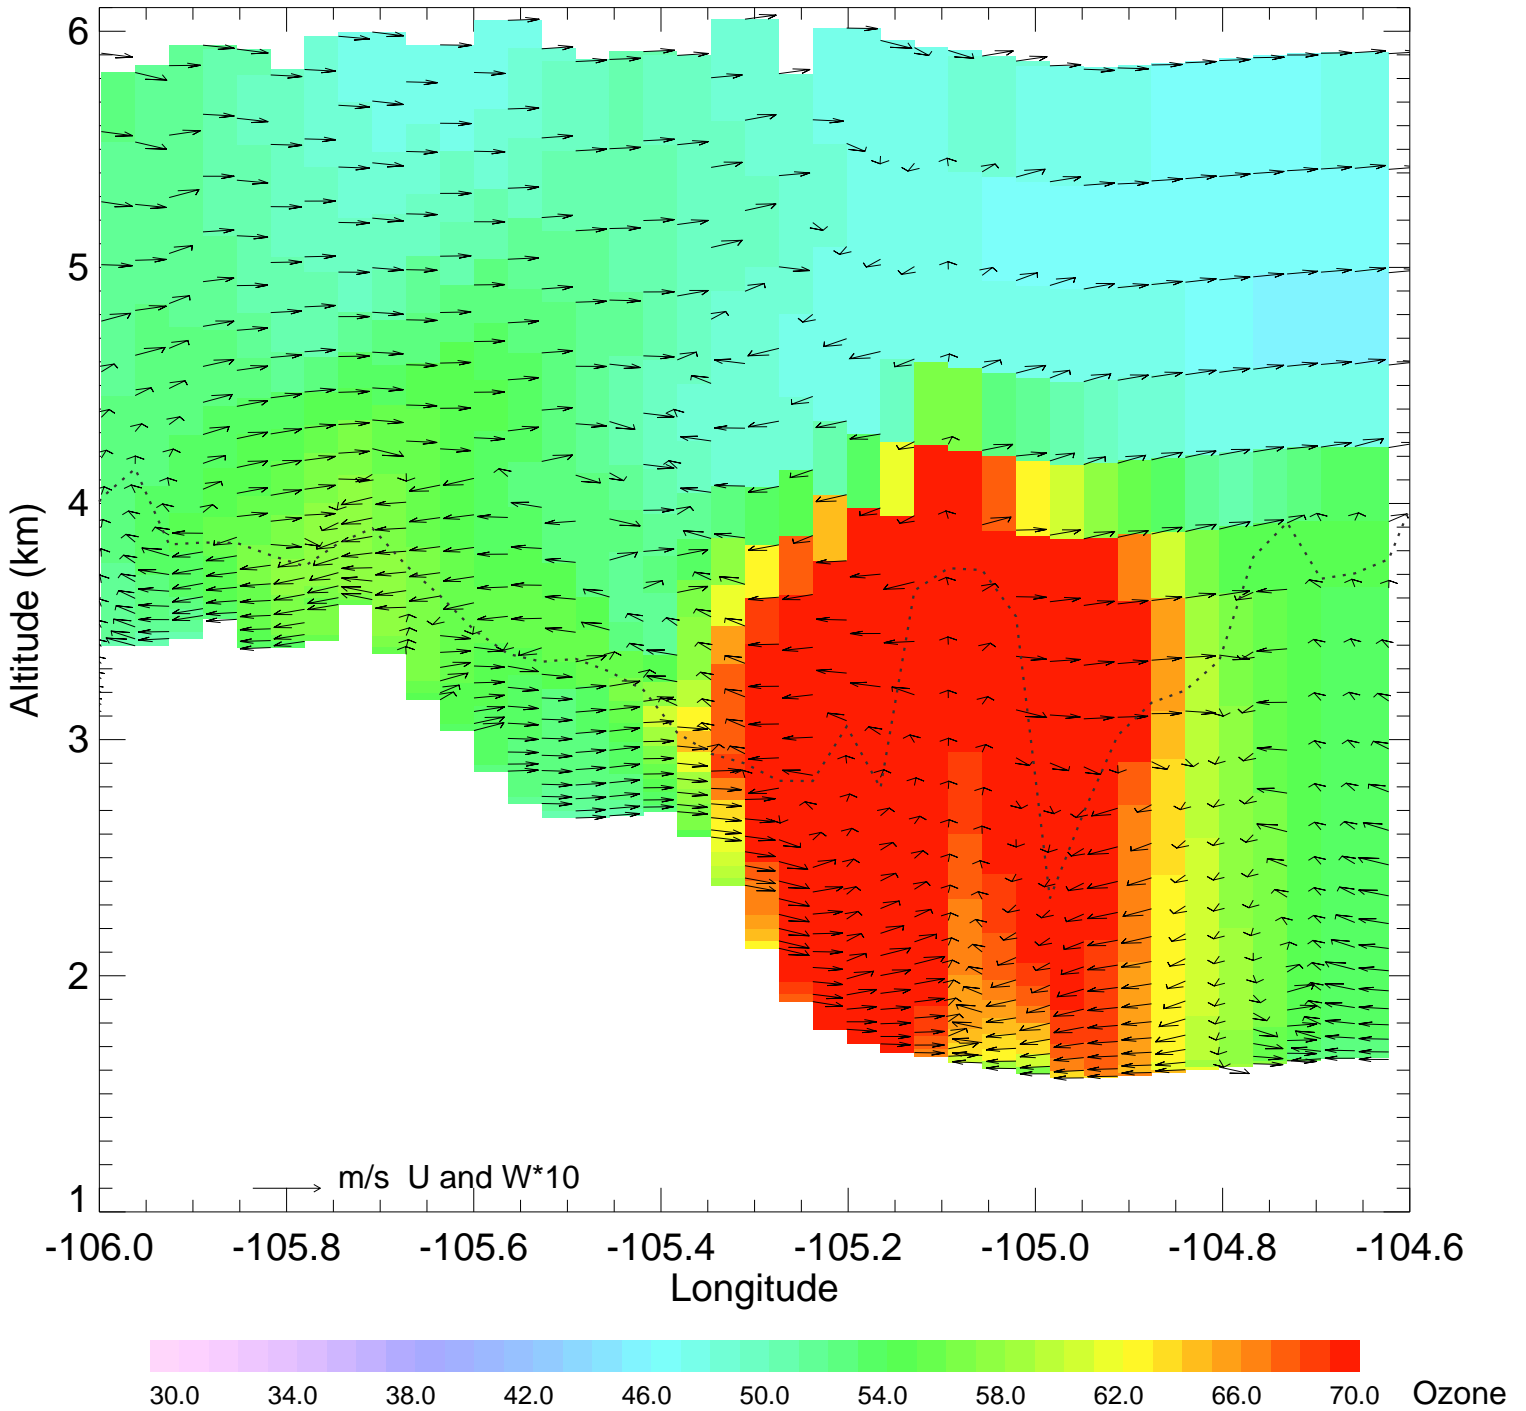

Ozone @ 39.74N 2014-08-10_18:00:00

Ozone @ 39.74N 2014-08-10_19:00:00

Ozone @ 39.74N 2014-08-10_20:00:00

Ozone @ 39.74N 2014-08-10_21:00:00

Ozone @ 39.74N 2014-08-10_22:00:00

Ozone @ 39.74N 2014-08-10_23:00:00