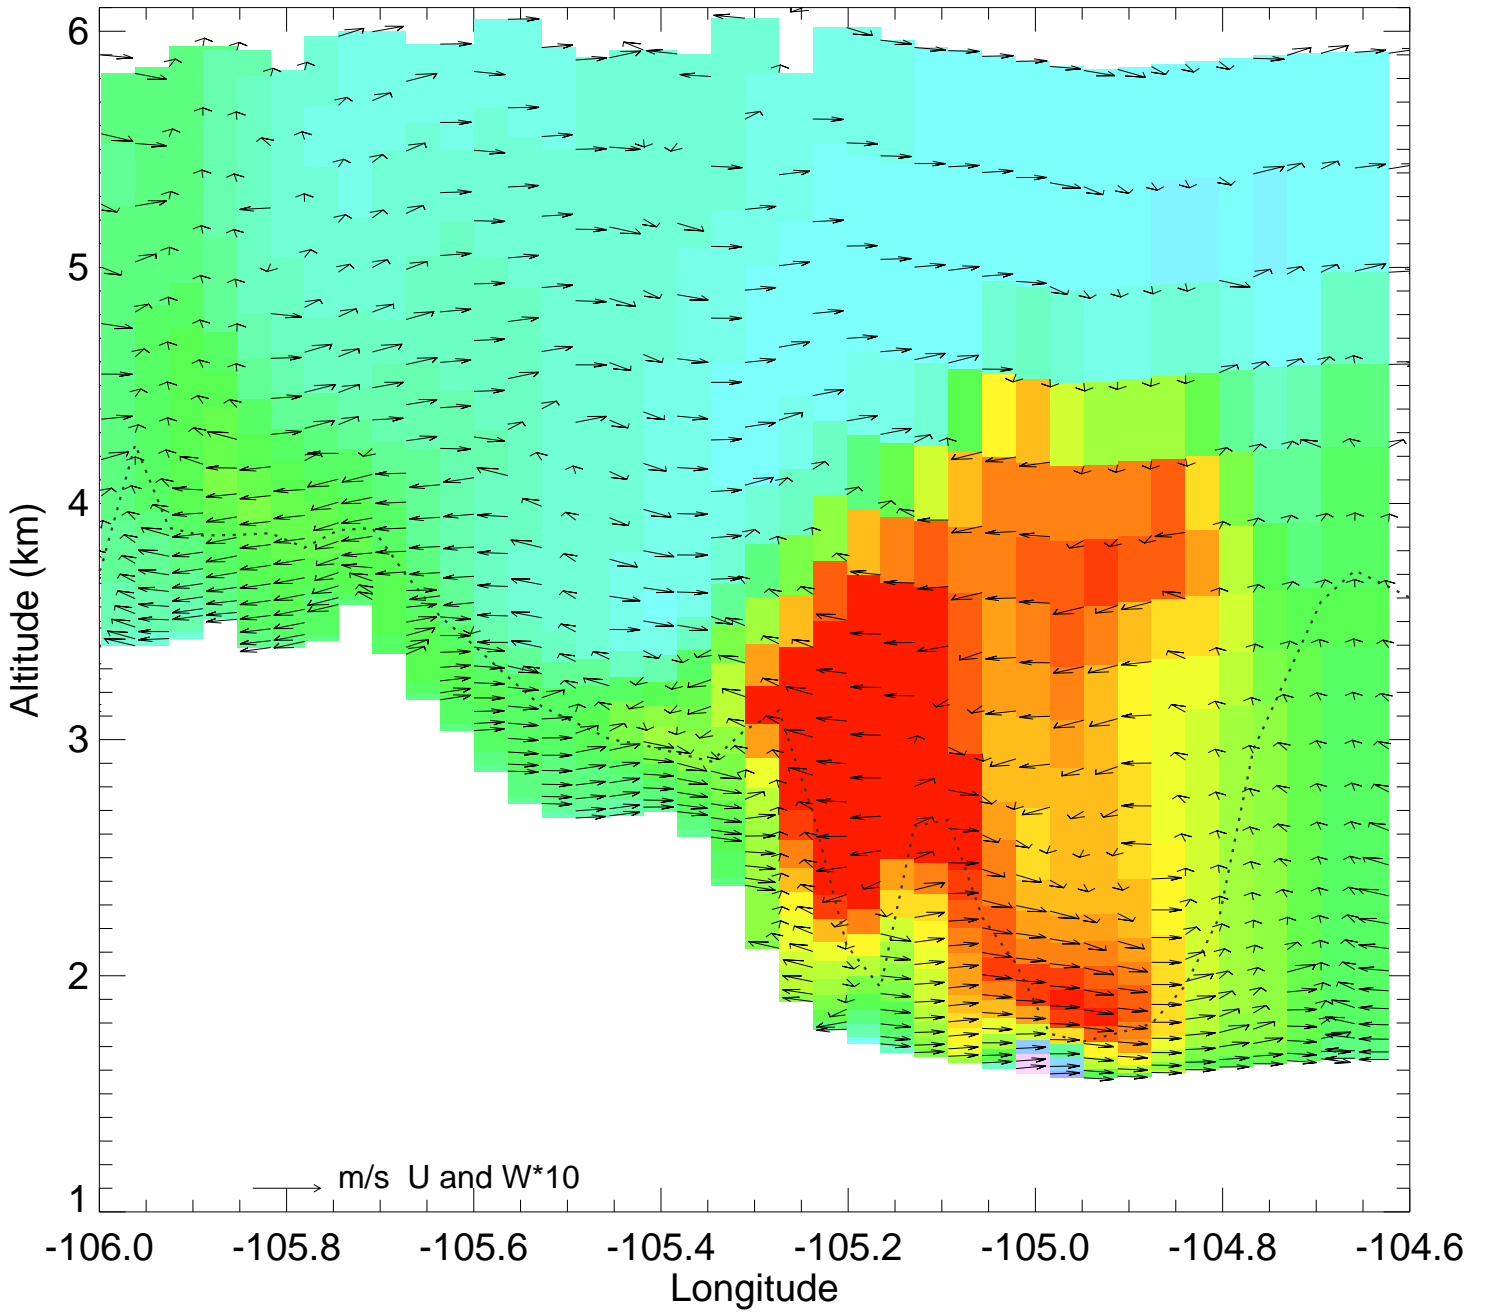

Ozone @ 39.74N 2014-08-11_00:00:00