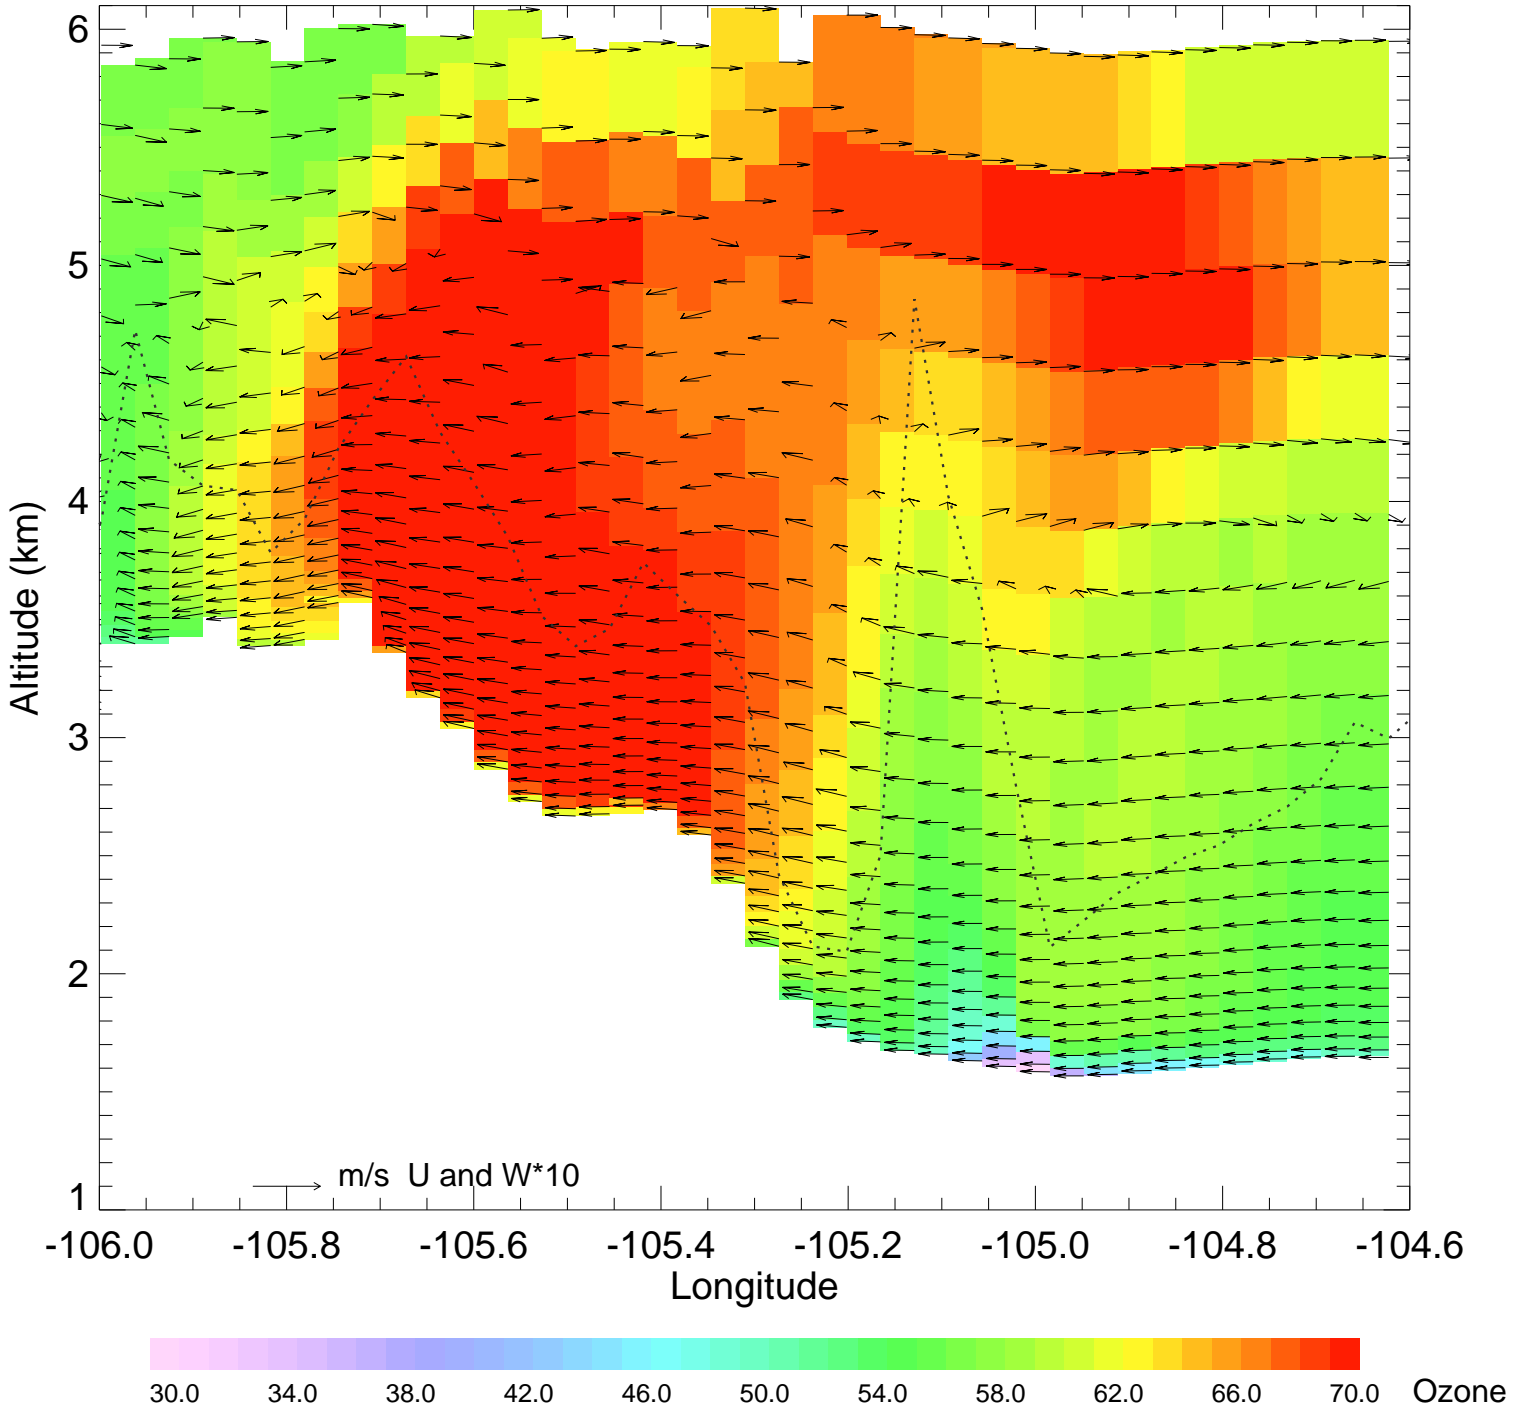

Ozone @ 39.74N 2014-08-13_01:00:00