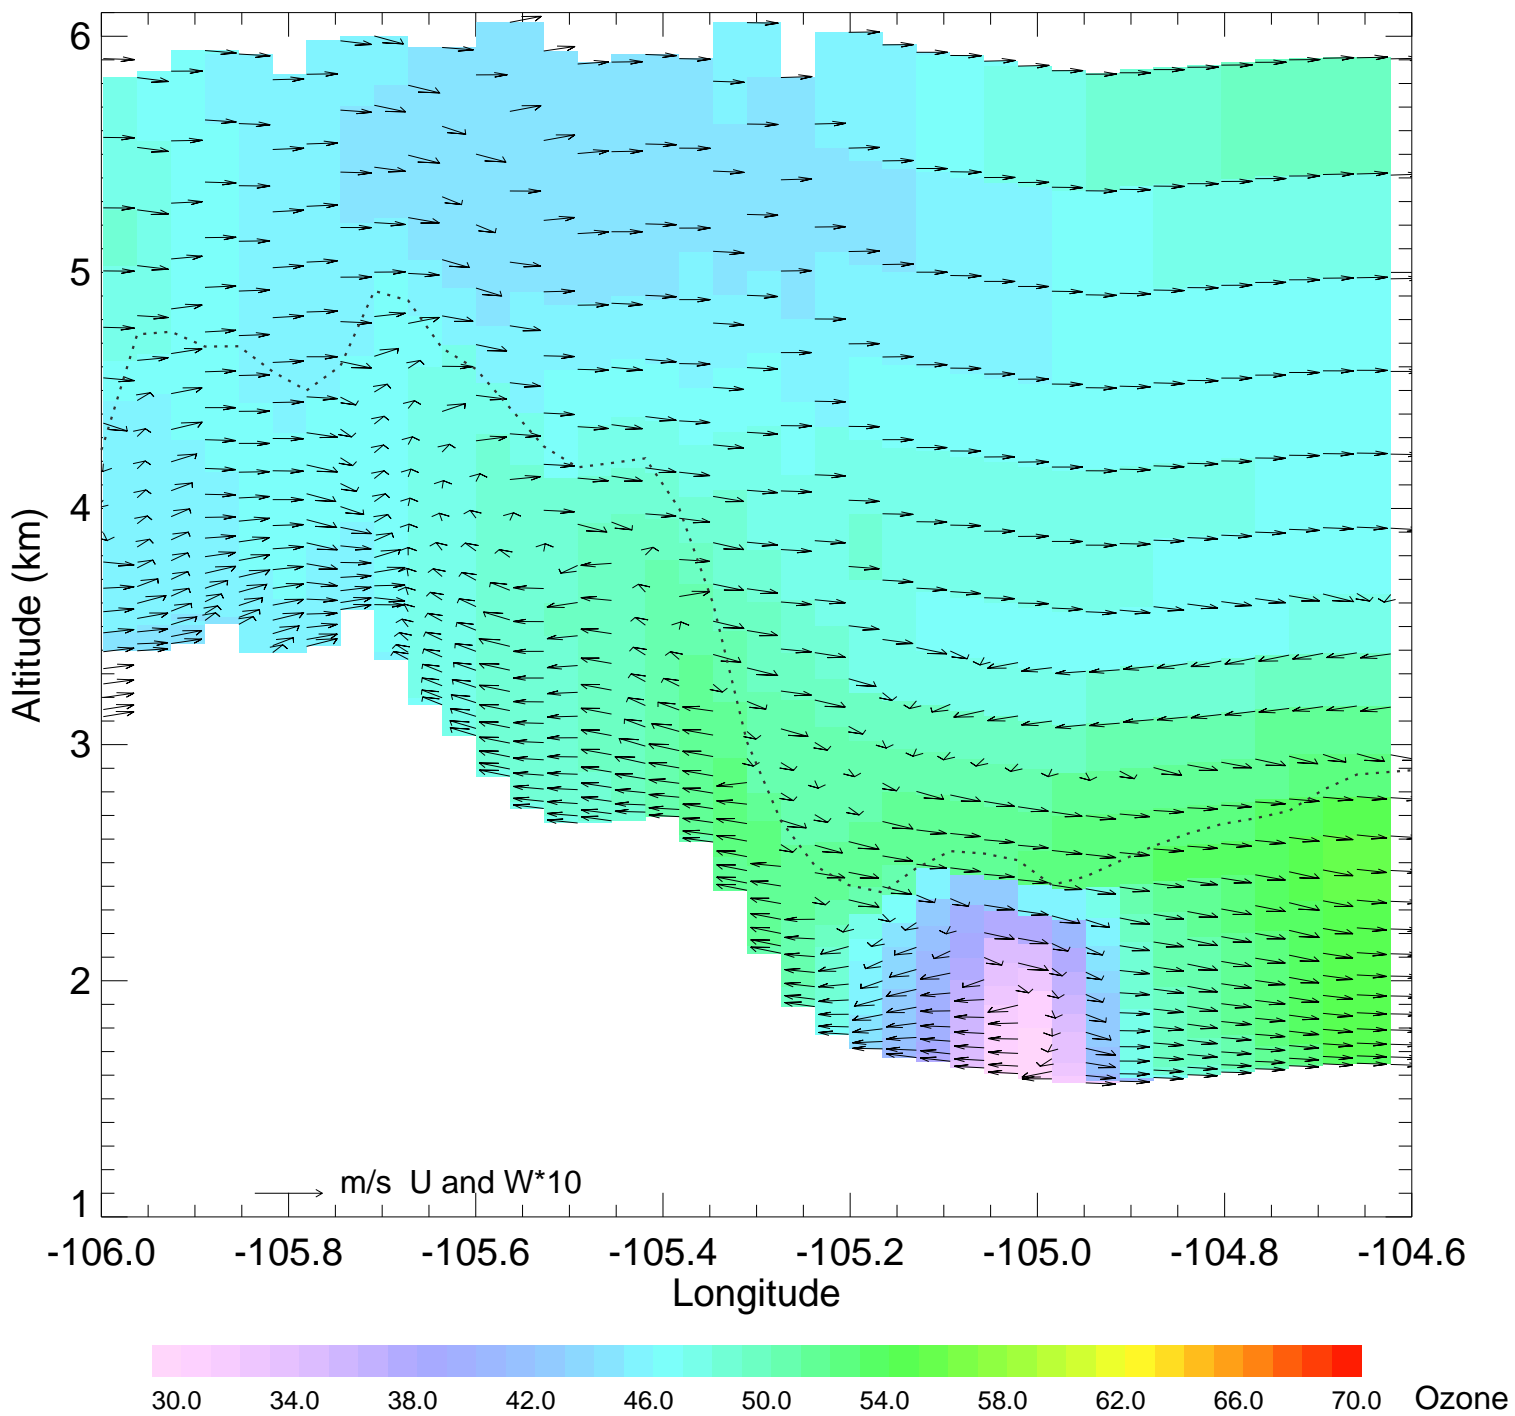

Ozone @ 39.74N 2014-08-11_12:00:00

Ozone @ 39.74N 2014-08-11_13:00:00

Ozone @ 39.74N 2014-08-11_14:00:00

Ozone @ 39.74N 2014-08-11_15:00:00

Ozone @ 39.74N 2014-08-11_16:00:00

Ozone @ 39.74N 2014-08-11_17:00:00