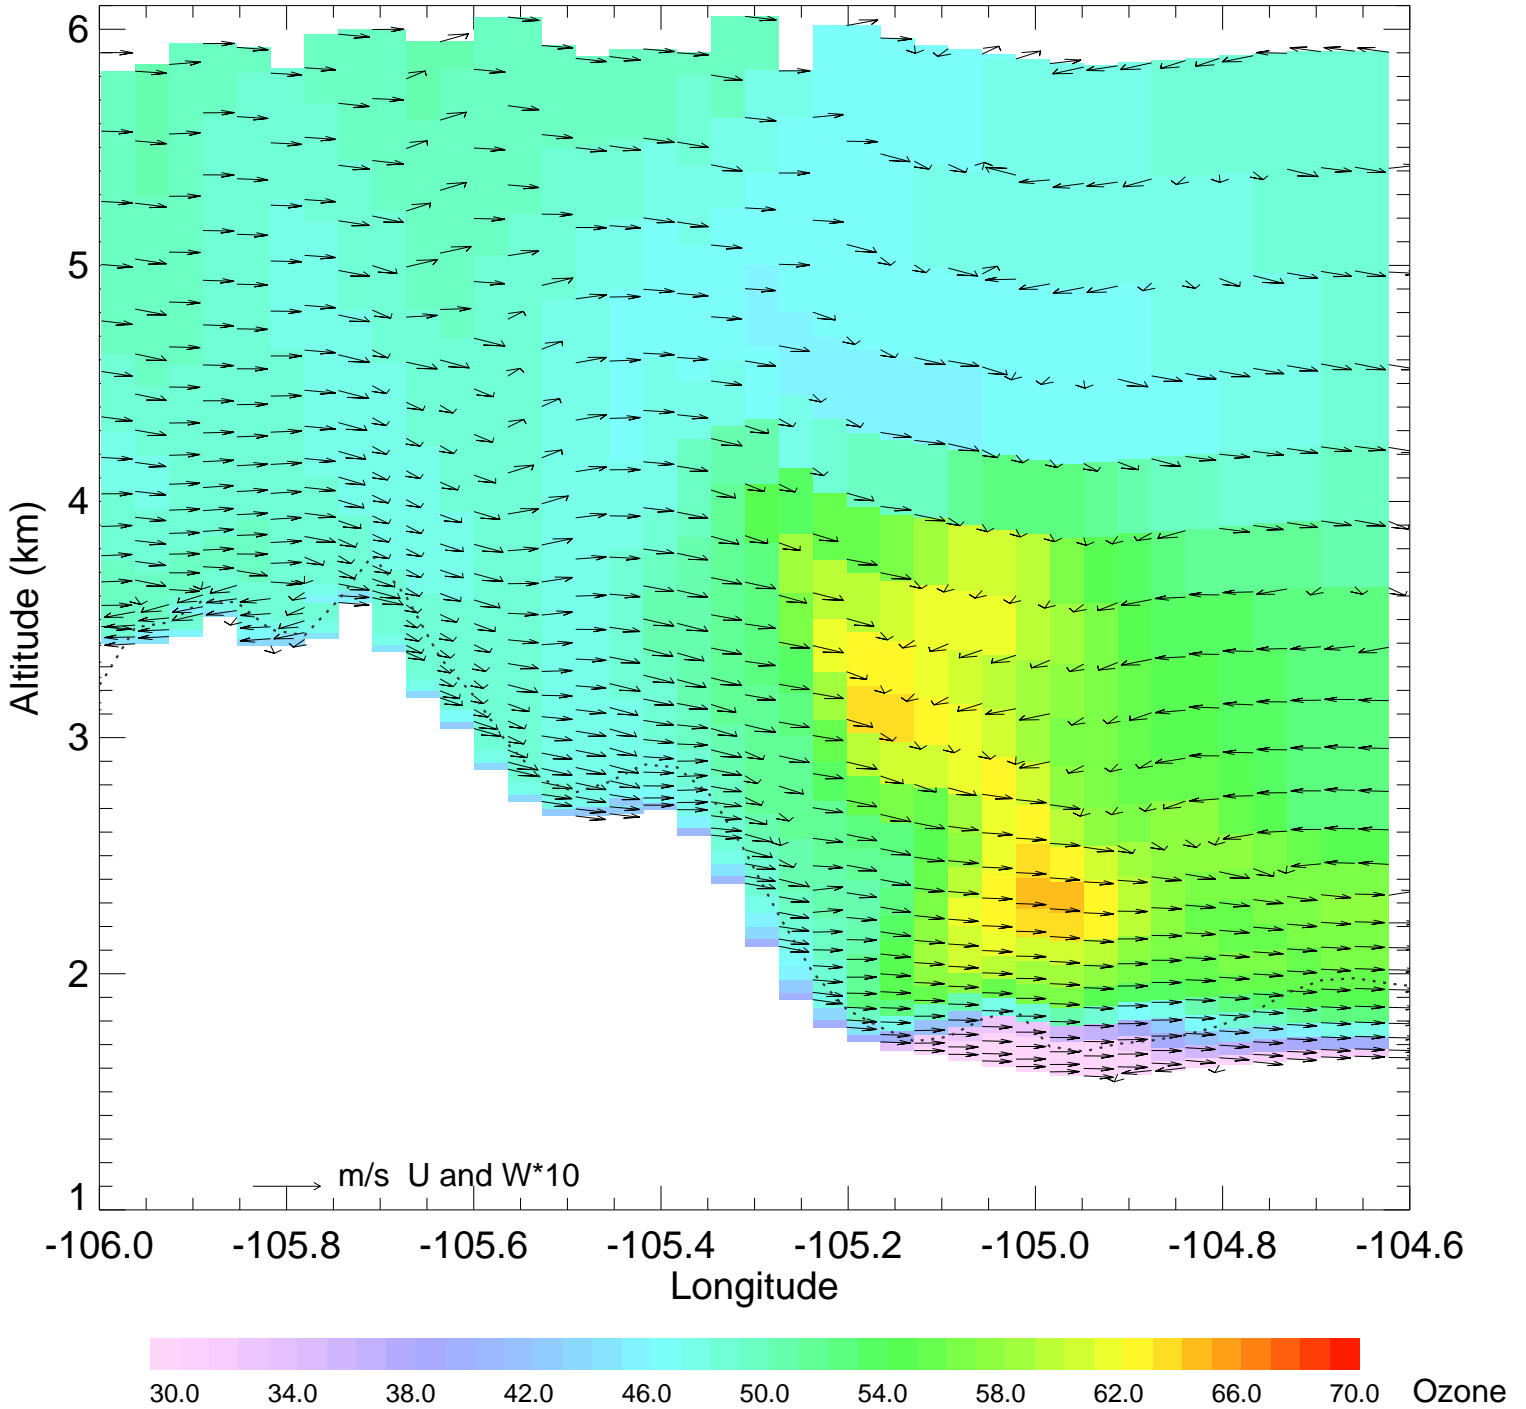

Ozone @ 39.74N 2014-08-11_00:00:00

Ozone @ 39.74N 2014-08-11_01:00:00

Ozone @ 39.74N 2014-08-11_02:00:00

Ozone @ 39.74N 2014-08-11_03:00:00

Ozone @ 39.74N 2014-08-11_04:00:00

Ozone @ 39.74N 2014-08-11_05:00:00