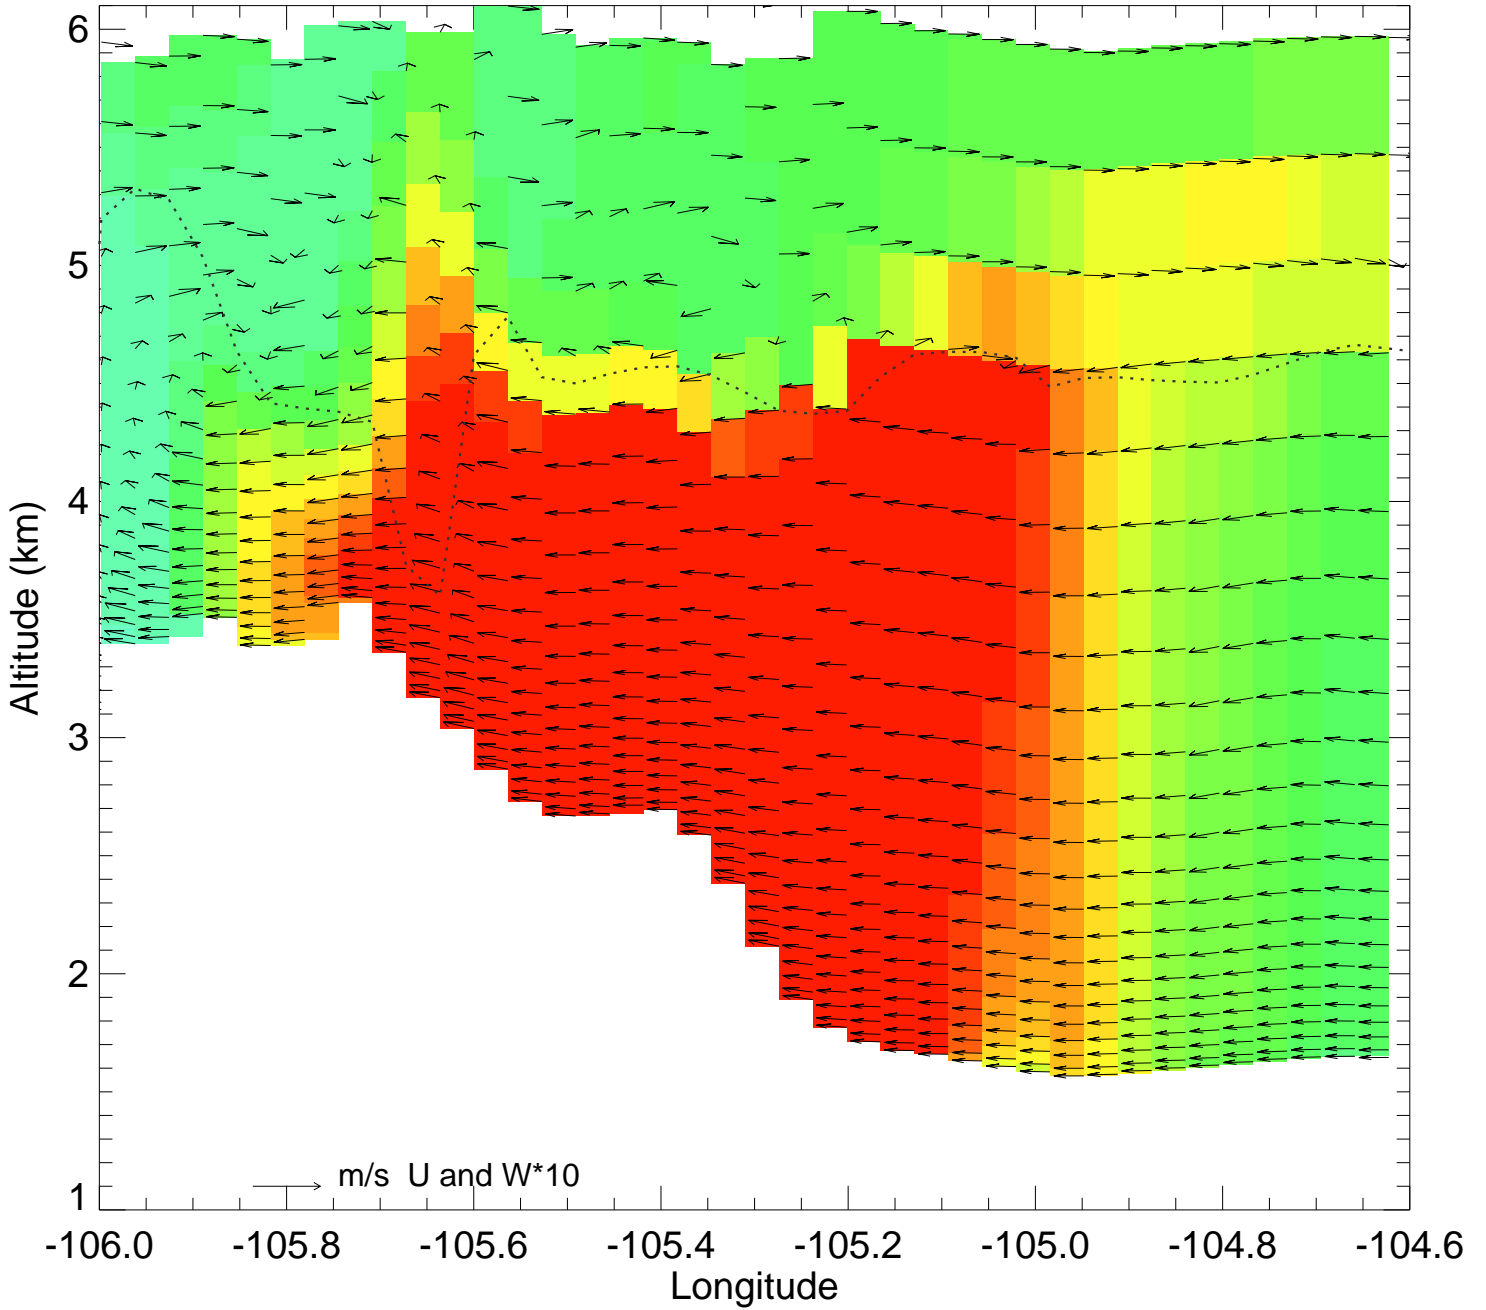

Ozone @ 39.74N 2014-08-13_12:00:00

Ozone @ 39.74N 2014-08-13_13:00:00

Ozone @ 39.74N 2014-08-13_14:00:00

Ozone @ 39.74N 2014-08-13_15:00:00

Ozone @ 39.74N 2014-08-13_16:00:00

Ozone @ 39.74N 2014-08-13_17:00:00

Ozone @ 39.74N 2014-08-13_18:00:00

Ozone @ 39.74N 2014-08-13_19:00:00

Ozone @ 39.74N 2014-08-13_20:00:00

Ozone @ 39.74N 2014-08-13_21:00:00

Ozone @ 39.74N 2014-08-13_22:00:00

Ozone @ 39.74N 2014-08-13_23:00:00

Ozone @ 39.74N 2014-08-14_00:00:00

Ozone @ 39.74N 2014-08-14_01:00:00

Ozone @ 39.74N 2014-08-14_02:00:00

Ozone @ 39.74N 2014-08-14_03:00:00

Ozone @ 39.74N 2014-08-14_04:00:00

Ozone @ 39.74N 2014-08-14_05:00:00