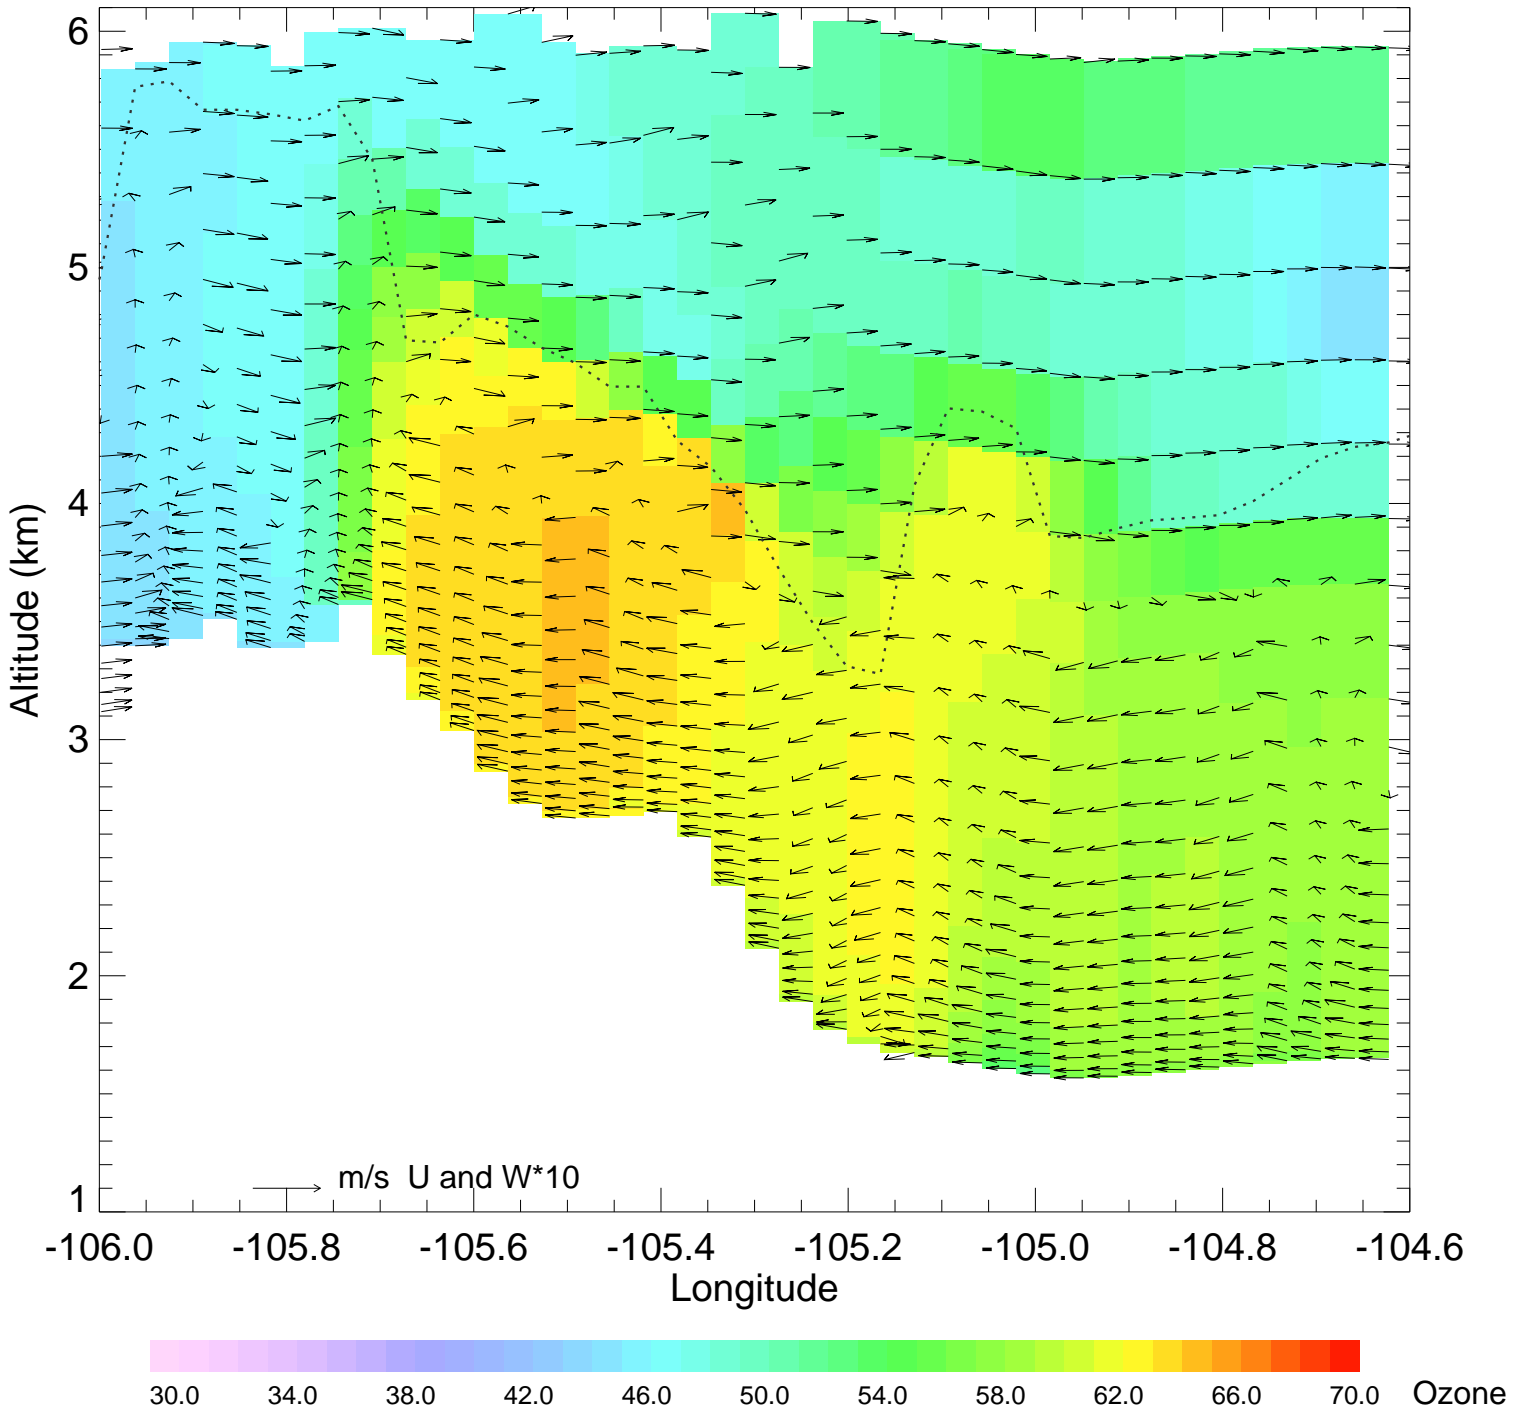

Ozone @ 39.74N 2014-08-11_18:00:00

Ozone @ 39.74N 2014-08-11_19:00:00

Ozone @ 39.74N 2014-08-11_20:00:00

Ozone @ 39.74N 2014-08-11_21:00:00

Ozone @ 39.74N 2014-08-11_22:00:00

Ozone @ 39.74N 2014-08-11_23:00:00