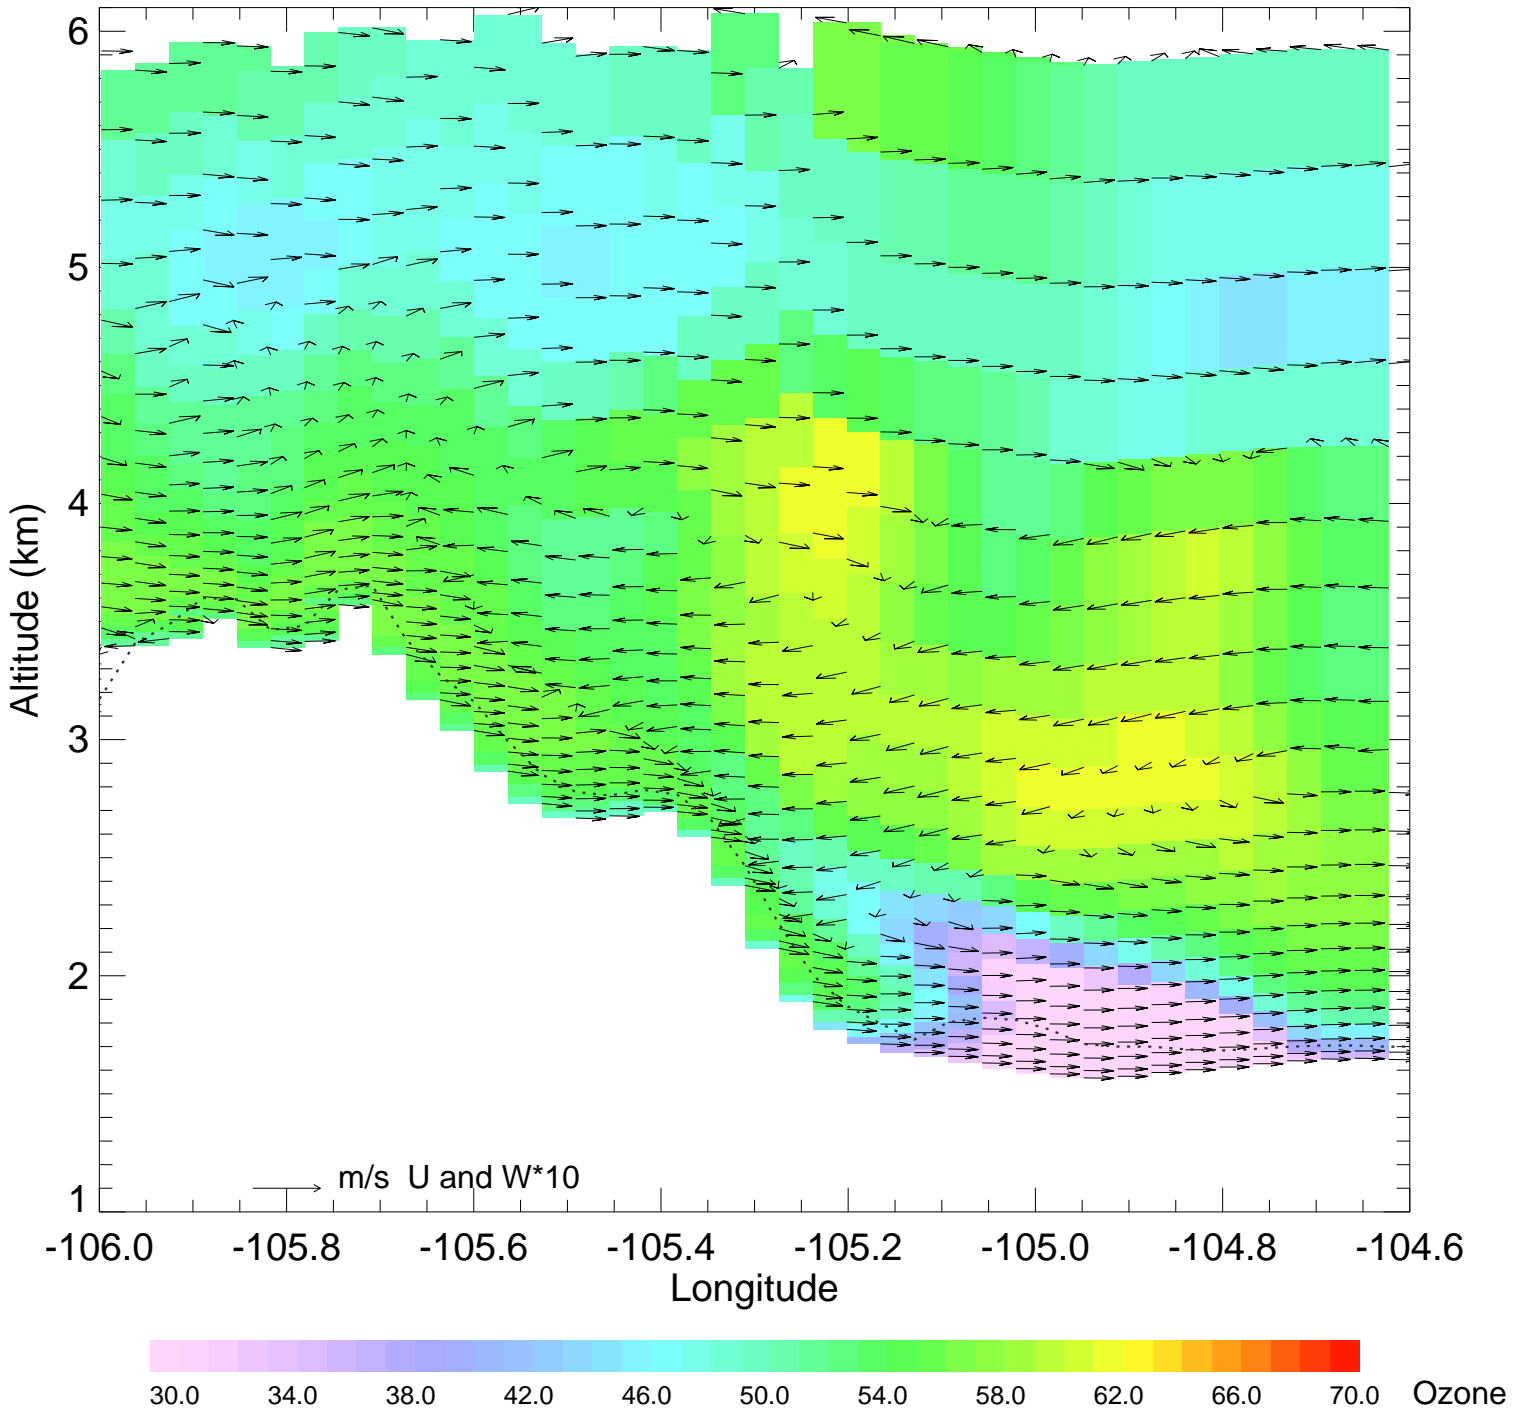

Ozone @ 39.74N 2014-08-12_07:00:00