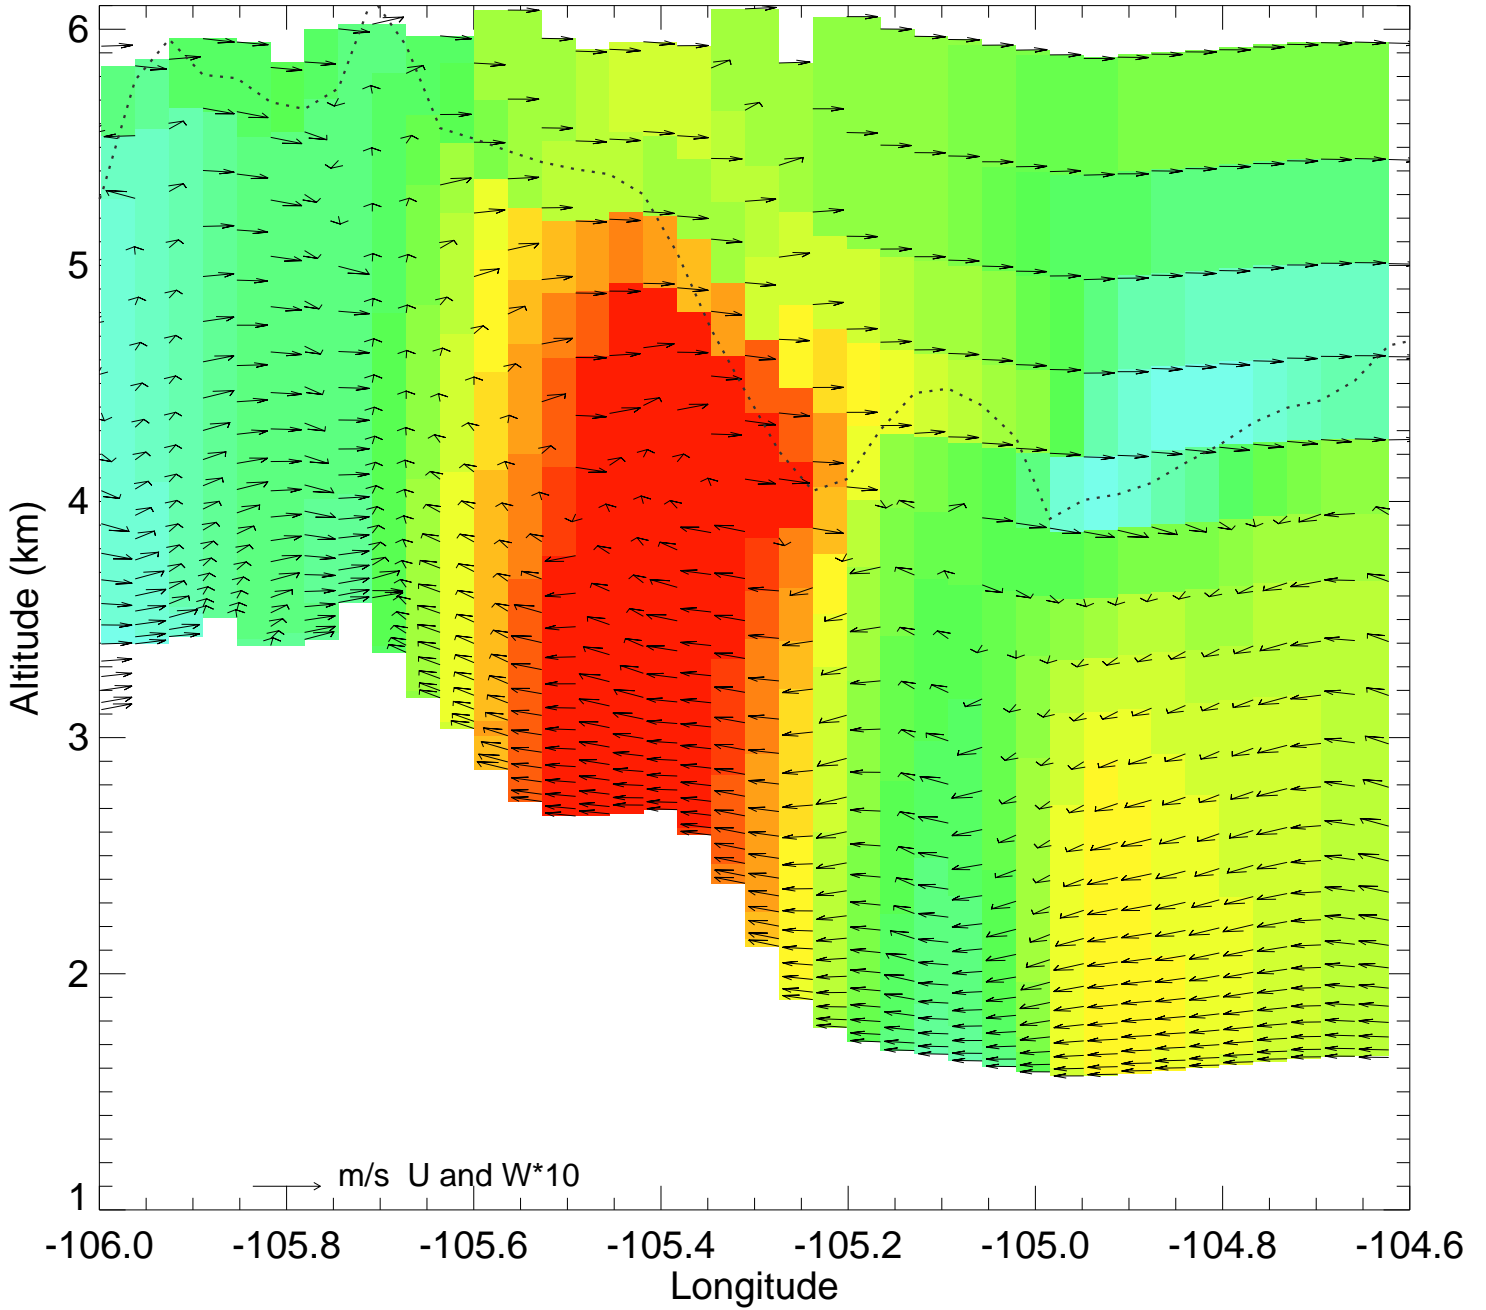

Ozone @ 39.74N 2014-08-12_20:00:00