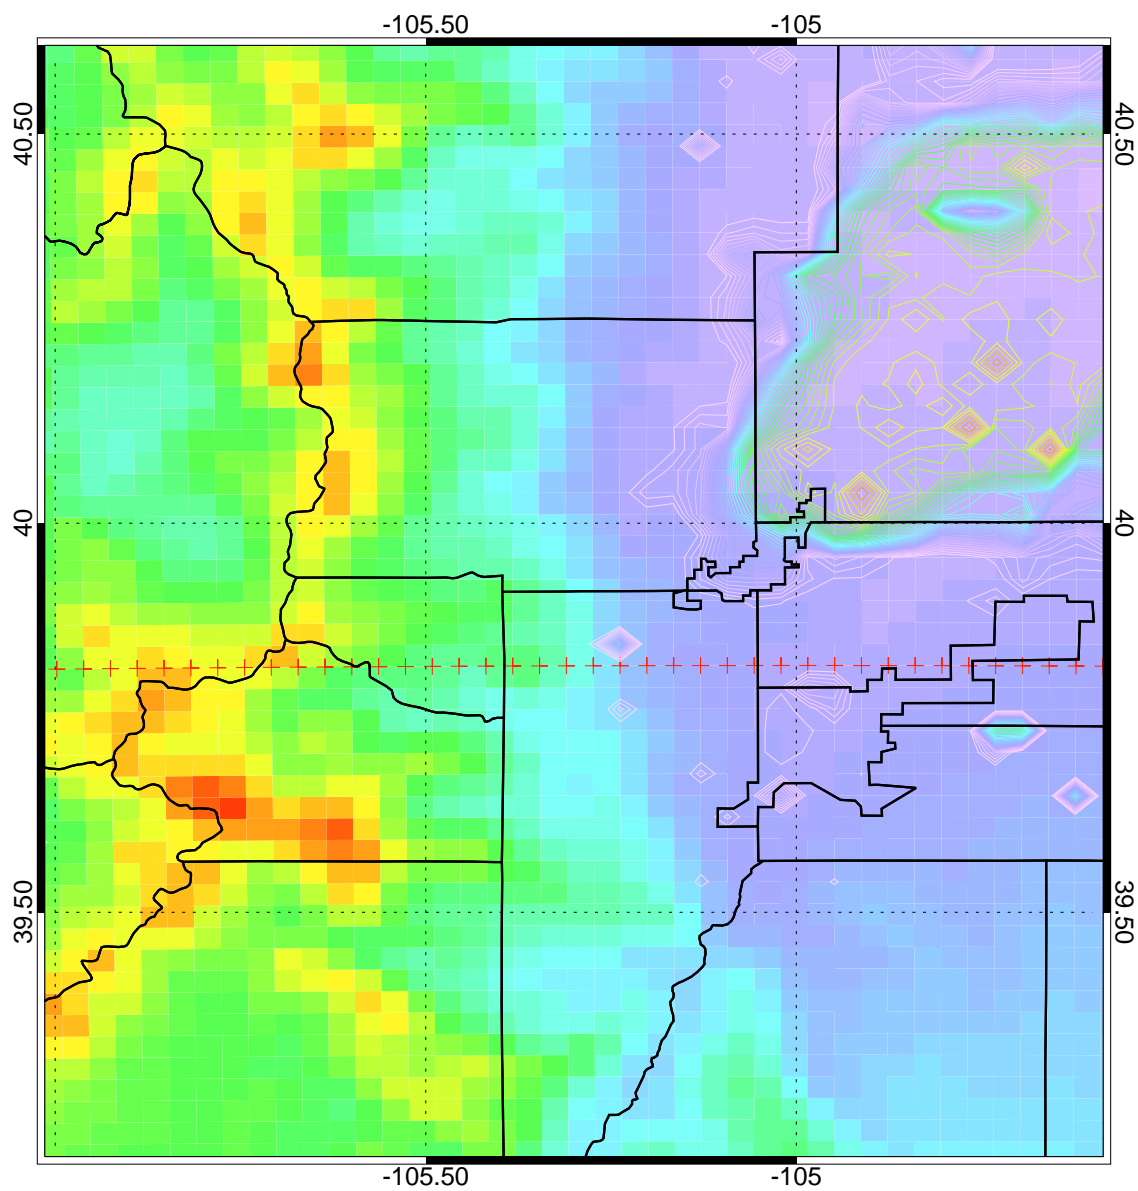

Topography and E_C2H6

Ozone @ 39.74N 2014-08-10_00:00:00

Ozone @ 39.74N 2014-08-10_01:00:00

Ozone @ 39.74N 2014-08-10_02:00:00

Ozone @ 39.74N 2014-08-10_03:00:00

Ozone @ 39.74N 2014-08-10_04:00:00

Ozone @ 39.74N 2014-08-10_05:00:00

Ozone @ 39.74N 2014-08-10_06:00:00

Ozone @ 39.74N 2014-08-10_07:00:00

Ozone @ 39.74N 2014-08-10_08:00:00

Ozone @ 39.74N 2014-08-10_09:00:00

Ozone @ 39.74N 2014-08-10_10:00:00

Ozone @ 39.74N 2014-08-10_11:00:00