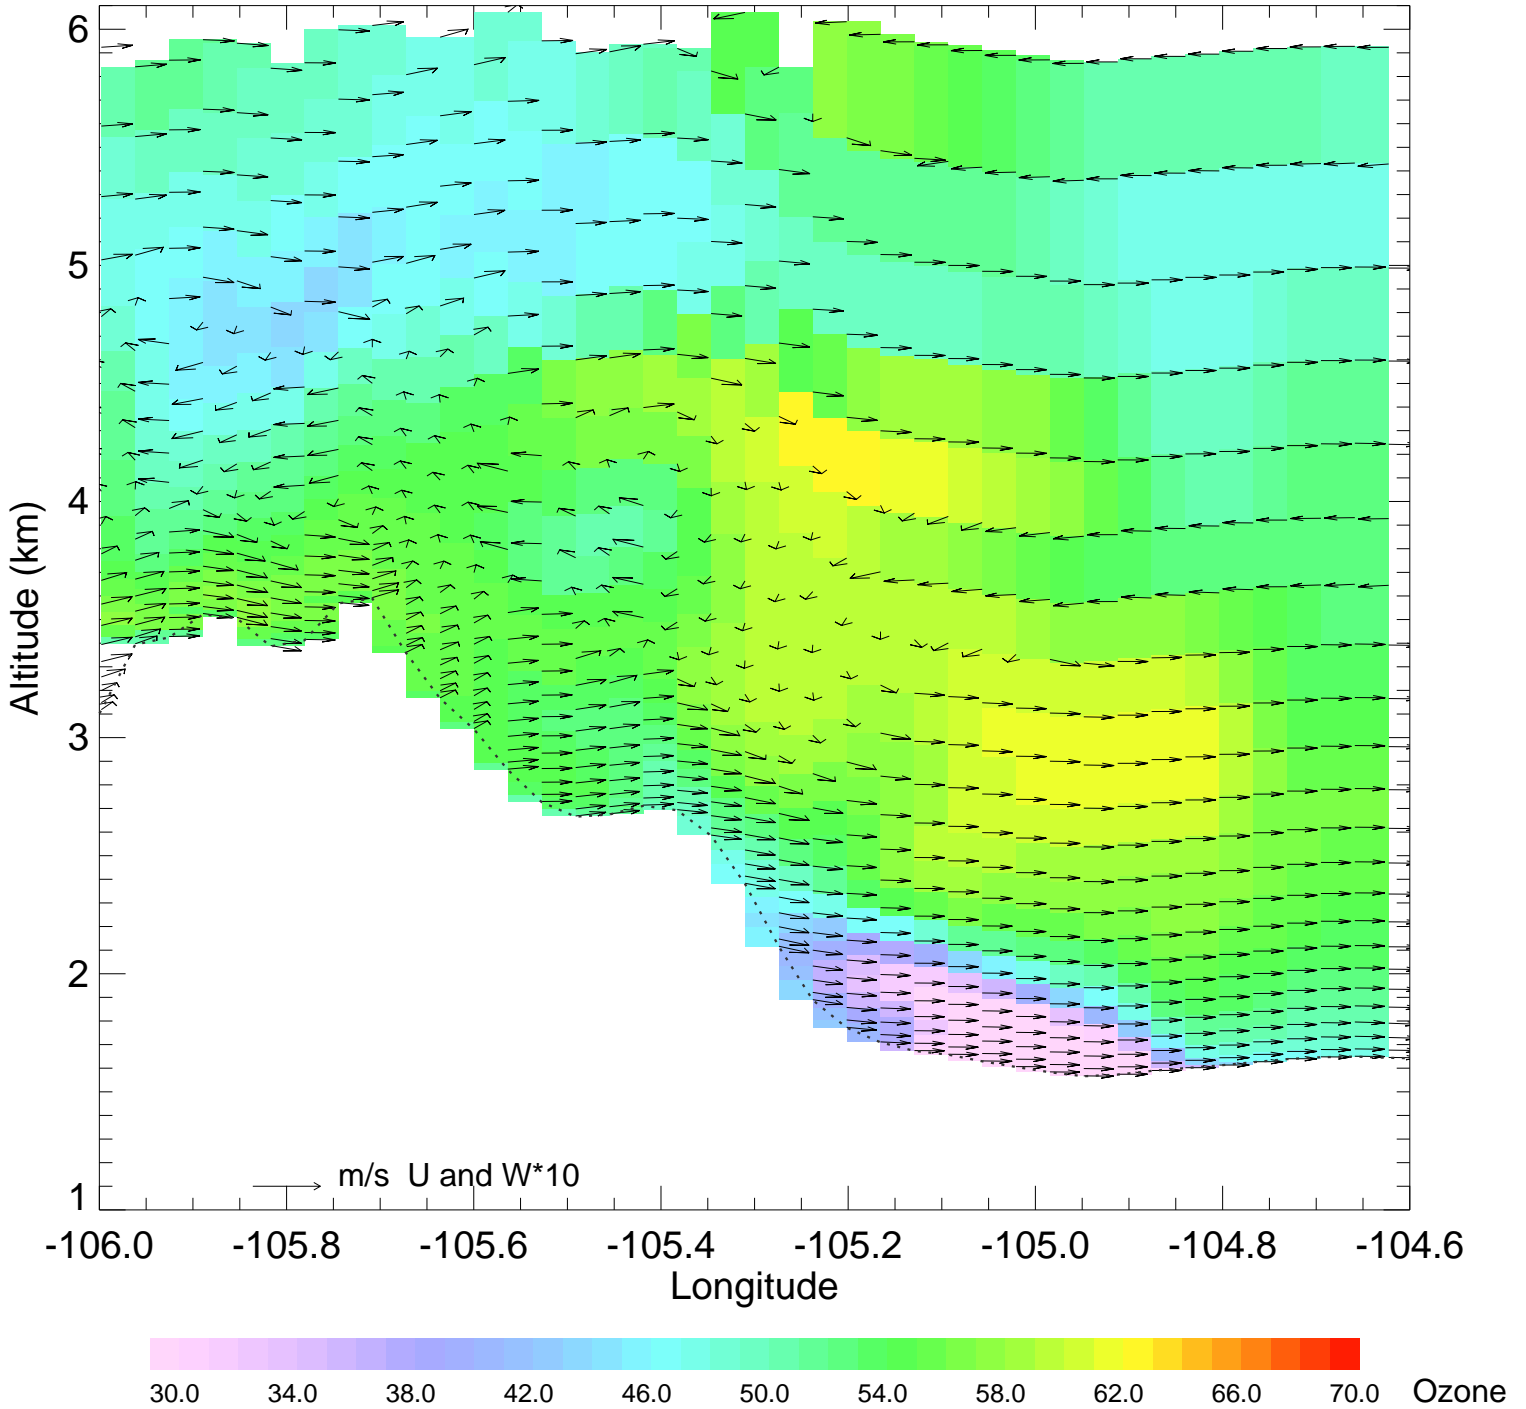

Ozone @ 39.74N 2014-08-12_06:00:00