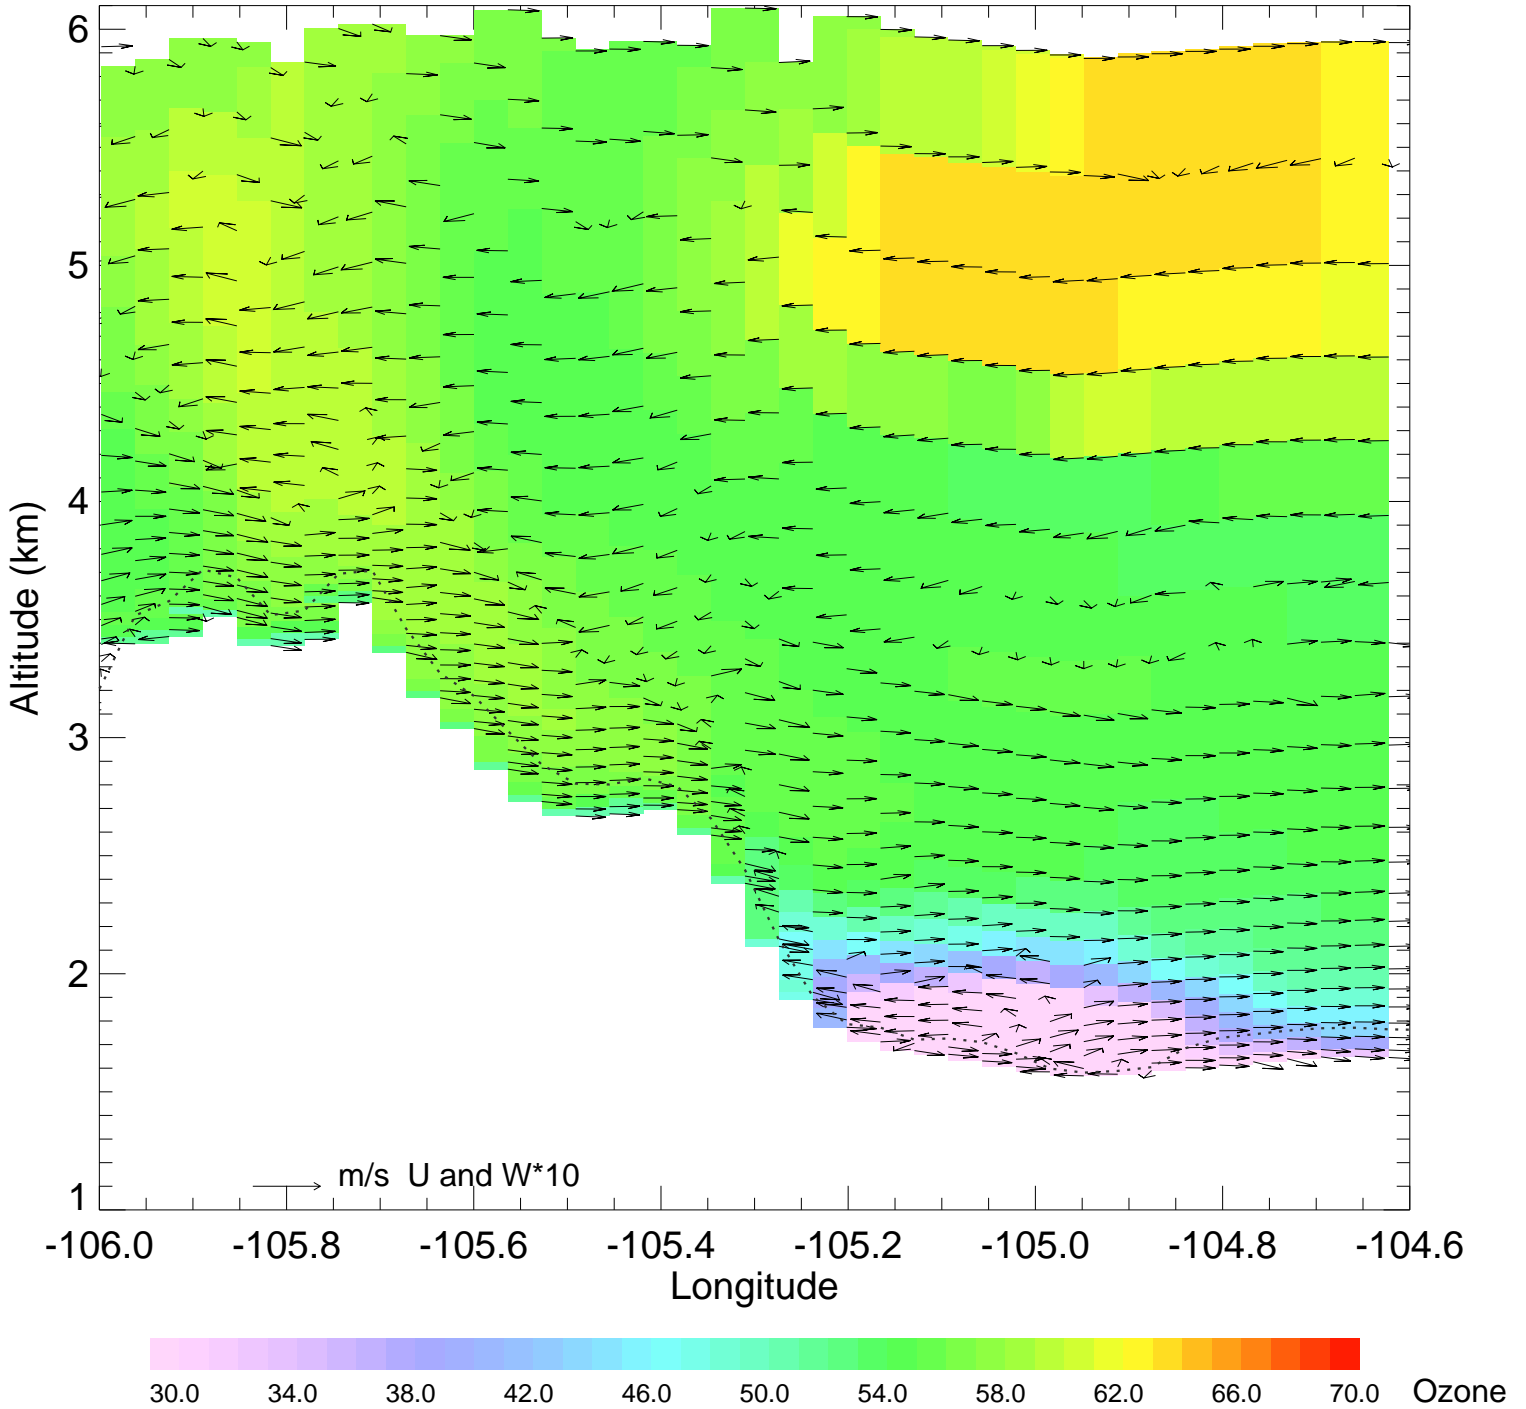

Ozone @ 39.74N 2014-08-13_06:00:00

Ozone @ 39.74N 2014-08-13_07:00:00

Ozone @ 39.74N 2014-08-13_08:00:00

Ozone @ 39.74N 2014-08-13_09:00:00

Ozone @ 39.74N 2014-08-13_10:00:00

Ozone @ 39.74N 2014-08-13_11:00:00