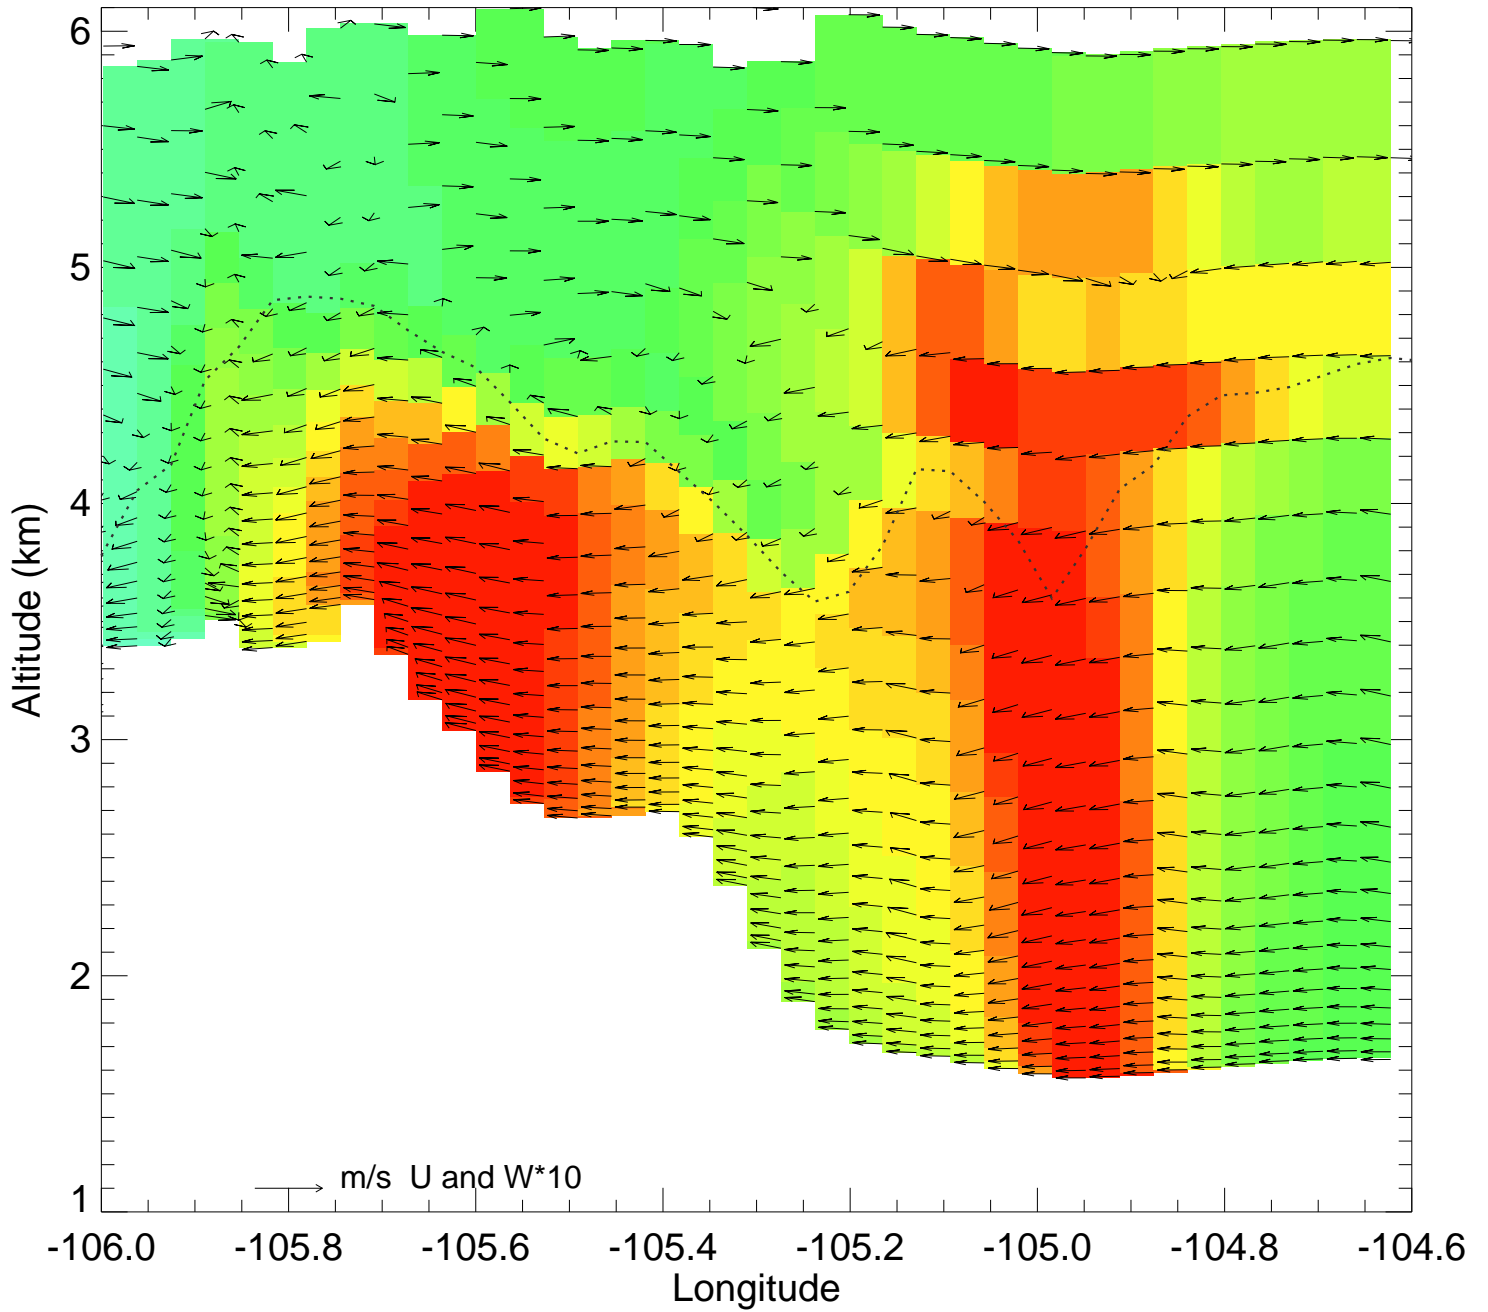

Ozone @ 39.74N 2014-08-13_12:00:00

Ozone @ 39.74N 2014-08-13_13:00:00

Ozone @ 39.74N 2014-08-13_14:00:00

Ozone @ 39.74N 2014-08-13_15:00:00

Ozone @ 39.74N 2014-08-13_16:00:00

Ozone @ 39.74N 2014-08-13_17:00:00

Ozone @ 39.74N 2014-08-13_18:00:00

Ozone @ 39.74N 2014-08-13_19:00:00

Ozone @ 39.74N 2014-08-13_20:00:00

Ozone @ 39.74N 2014-08-13_21:00:00

Ozone @ 39.74N 2014-08-13_22:00:00

Ozone @ 39.74N 2014-08-13_23:00:00