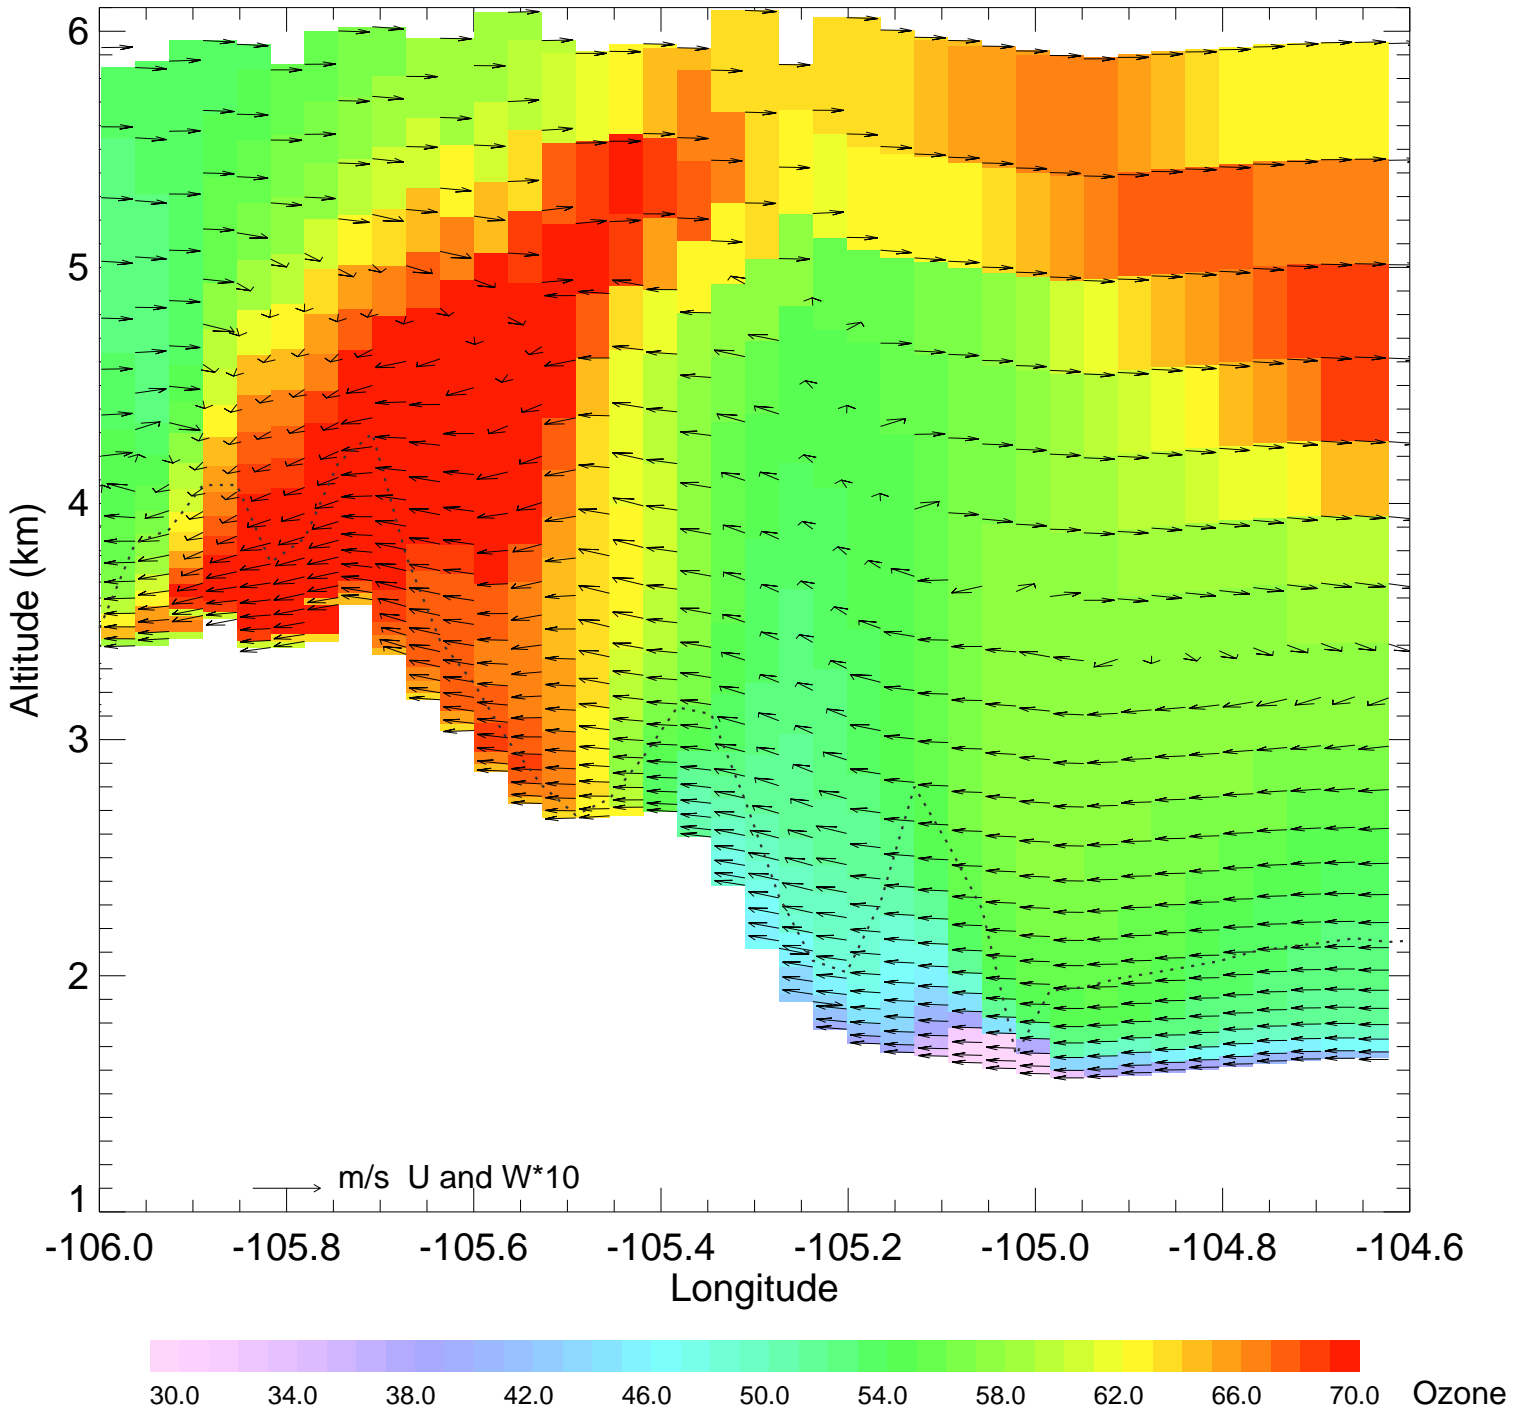

Ozone @ 39.74N 2014-08-13_02:00:00