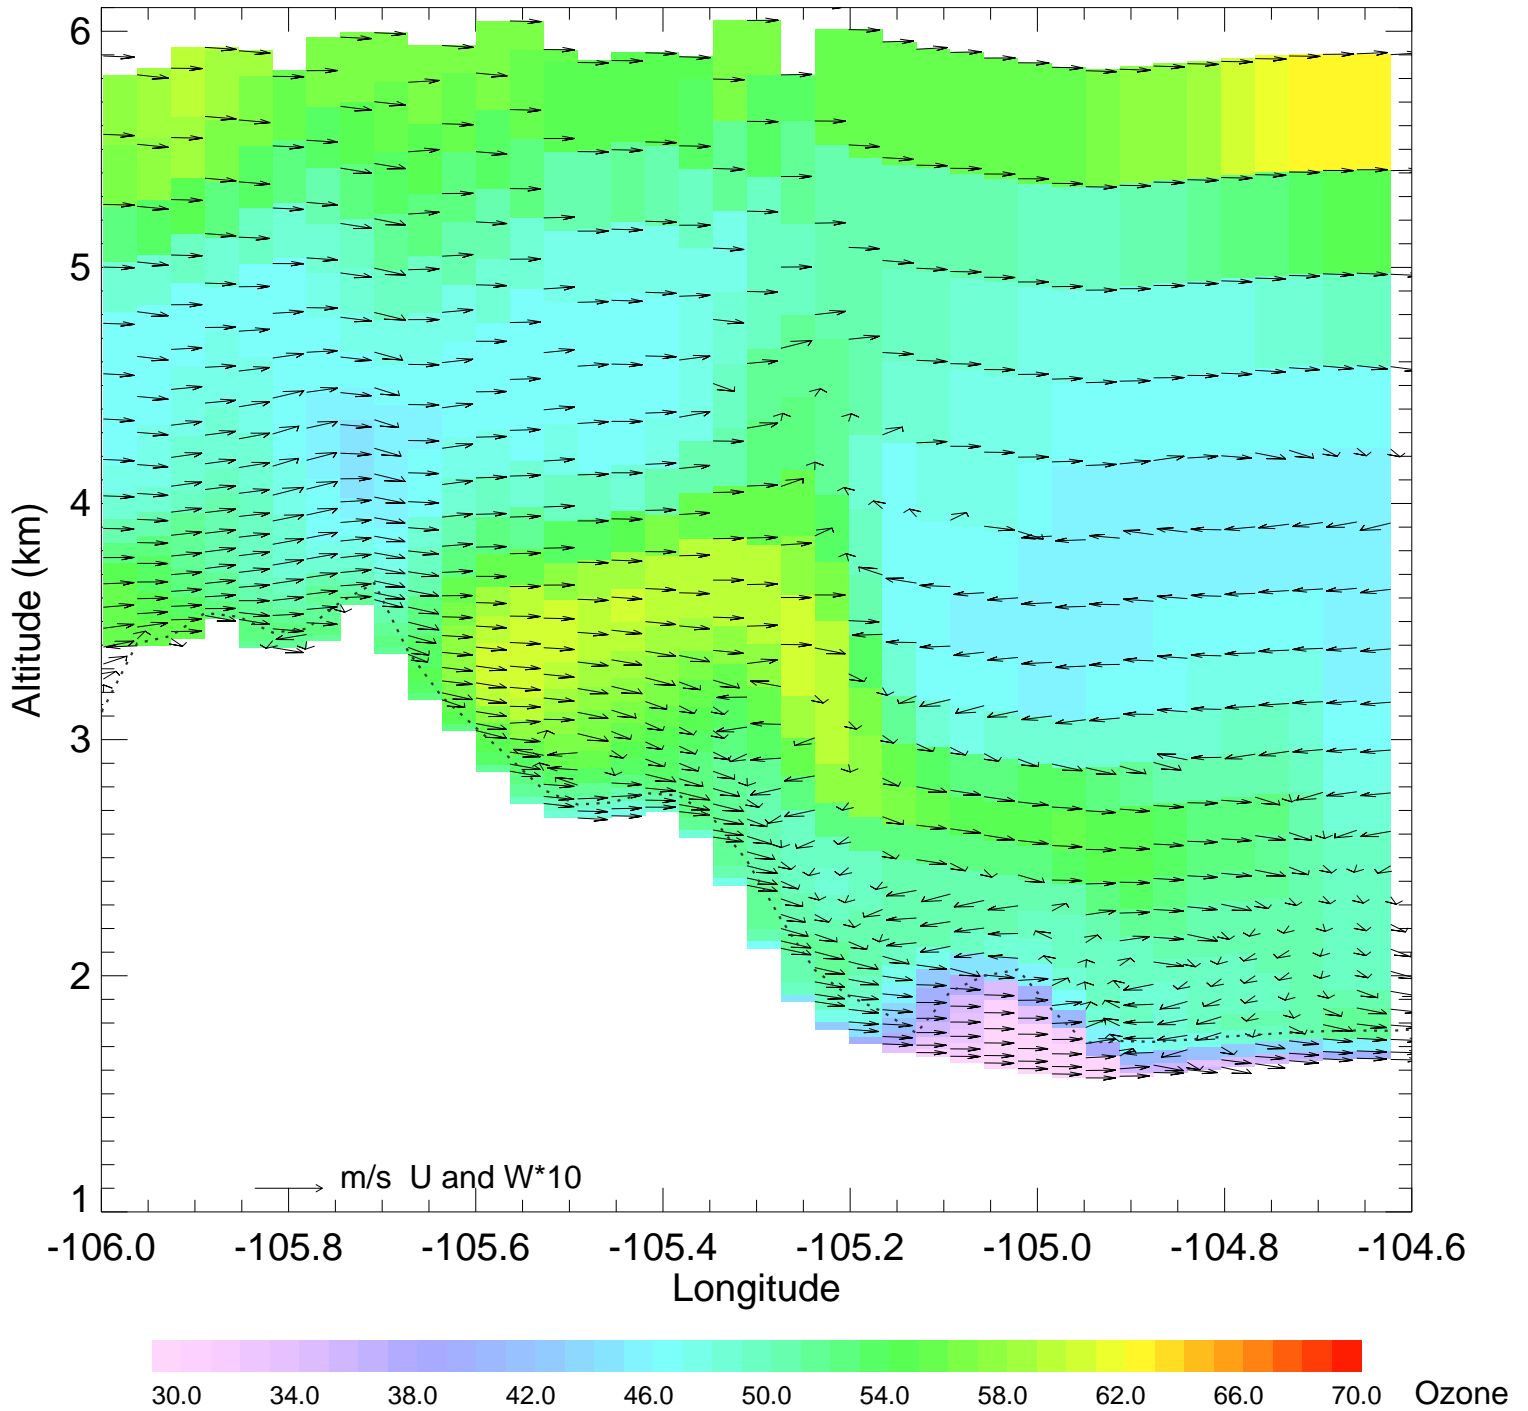

Topography and E_C2H6

Ozone @ 39.74N 2014-08-10_00:00:00

Ozone @ 39.74N 2014-08-10_01:00:00

Ozone @ 39.74N 2014-08-10_02:00:00

Ozone @ 39.74N 2014-08-10_03:00:00

Ozone @ 39.74N 2014-08-10_04:00:00

Ozone @ 39.74N 2014-08-10_05:00:00