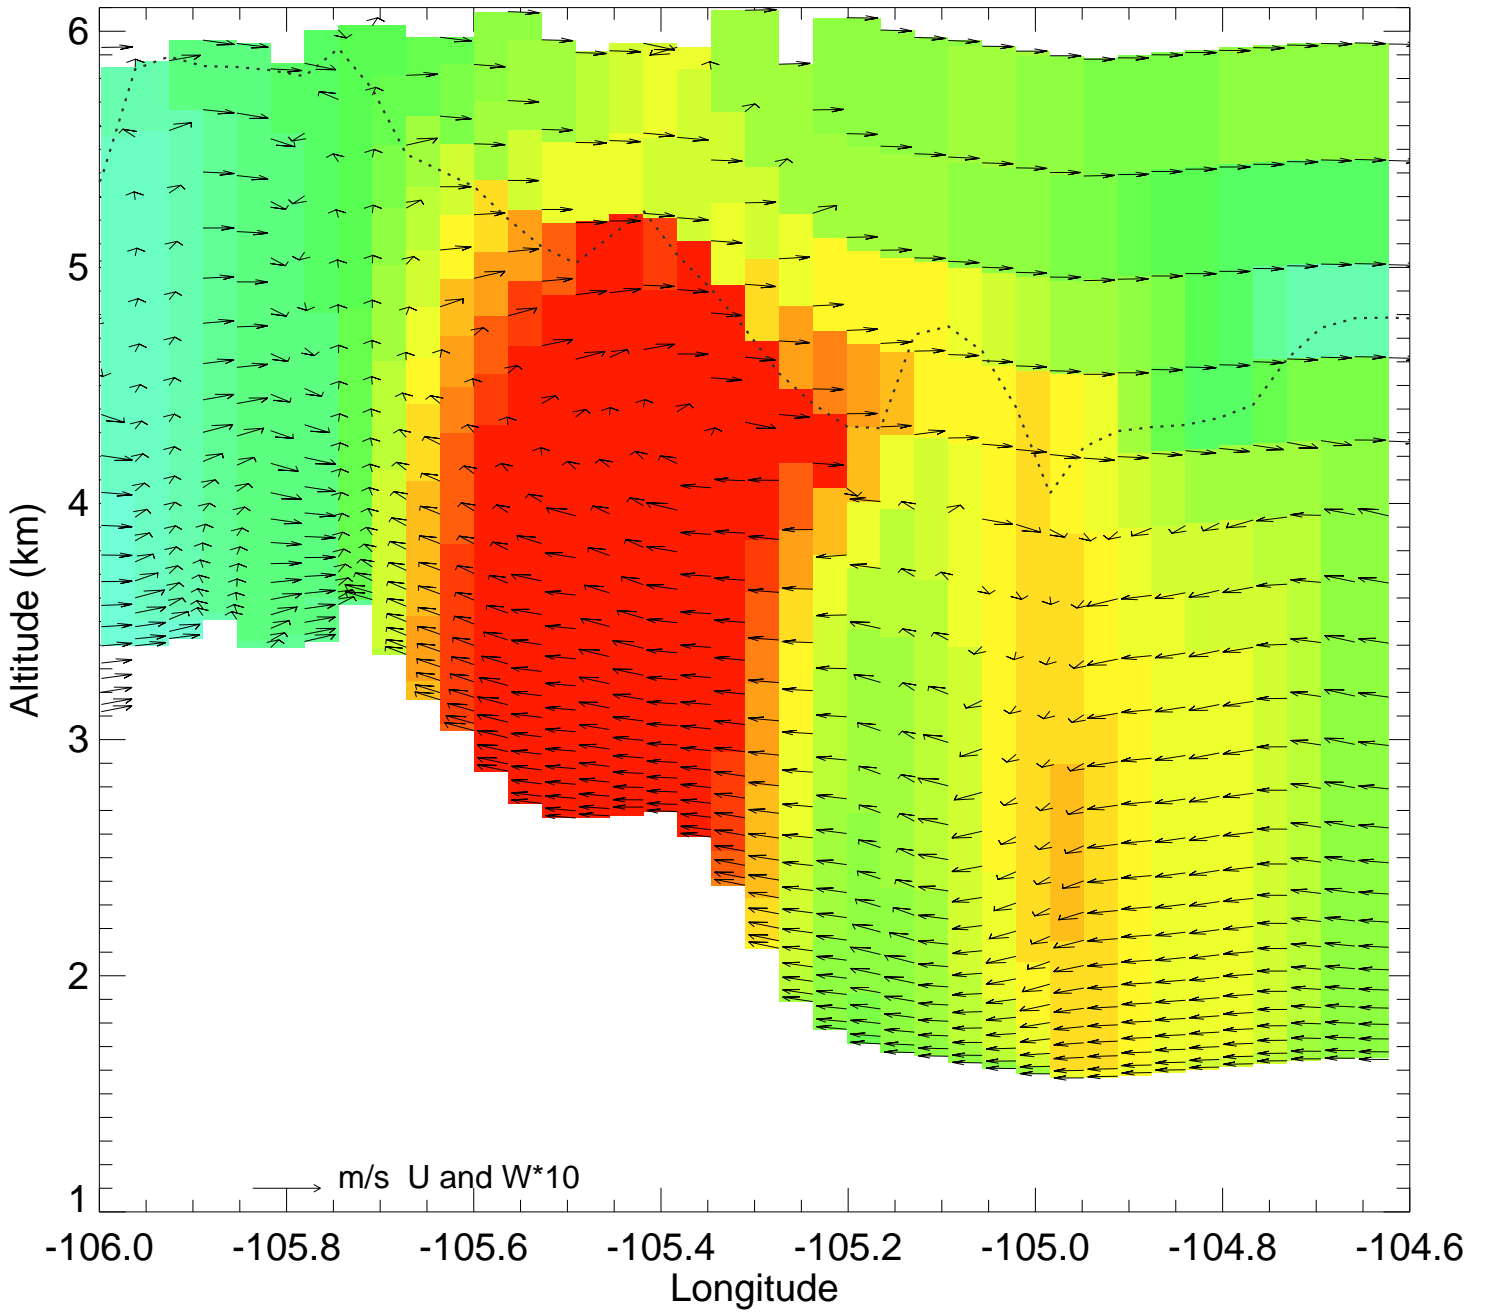

Ozone @ 39.74N 2014-08-12_18:00:00

Ozone @ 39.74N 2014-08-12_19:00:00

Ozone @ 39.74N 2014-08-12_20:00:00

Ozone @ 39.74N 2014-08-12_21:00:00

Ozone @ 39.74N 2014-08-12_22:00:00

Ozone @ 39.74N 2014-08-12_23:00:00