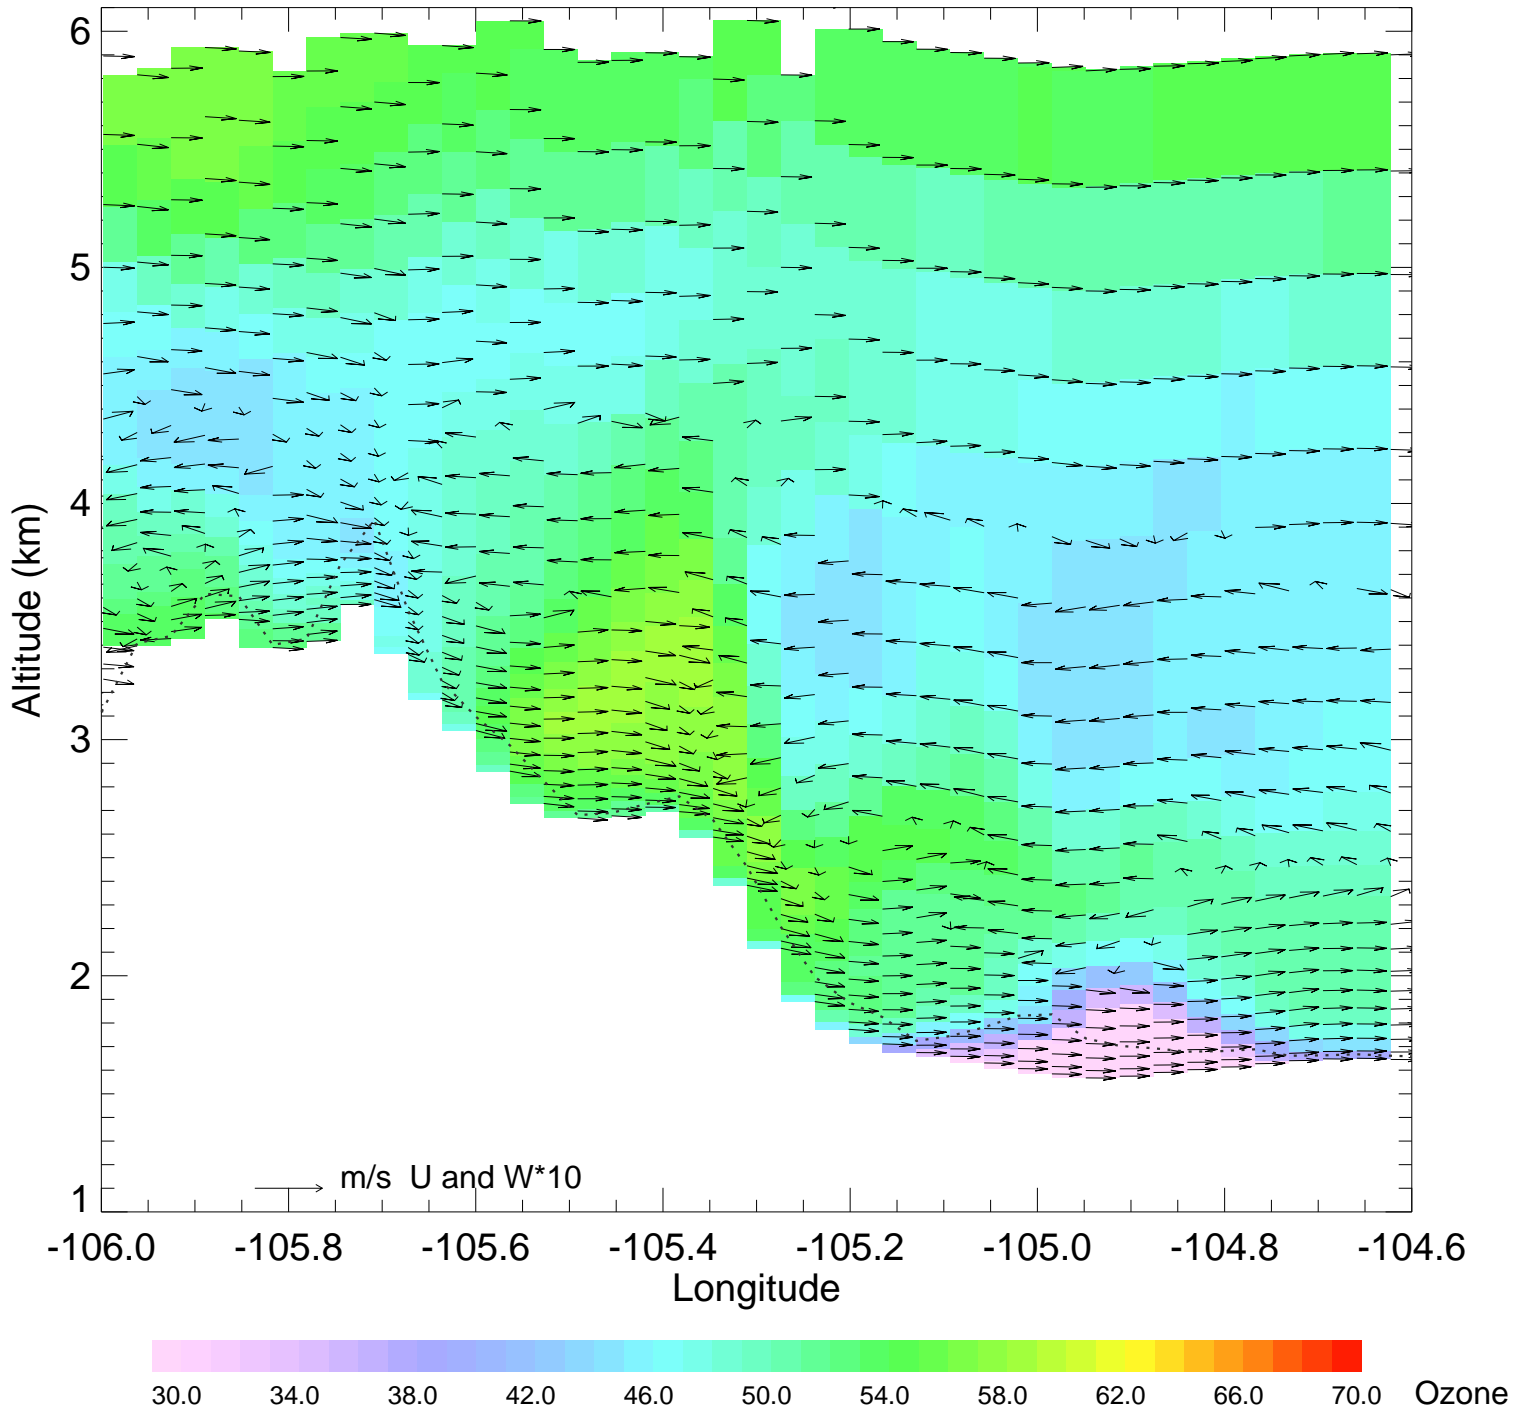

Topography and E_C2H6

Ozone @ 39.74N 2014-08-10_00:00:00

Ozone @ 39.74N 2014-08-10_01:00:00

Ozone @ 39.74N 2014-08-10_02:00:00

Ozone @ 39.74N 2014-08-10_03:00:00

Ozone @ 39.74N 2014-08-10_04:00:00

Ozone @ 39.74N 2014-08-10_05:00:00