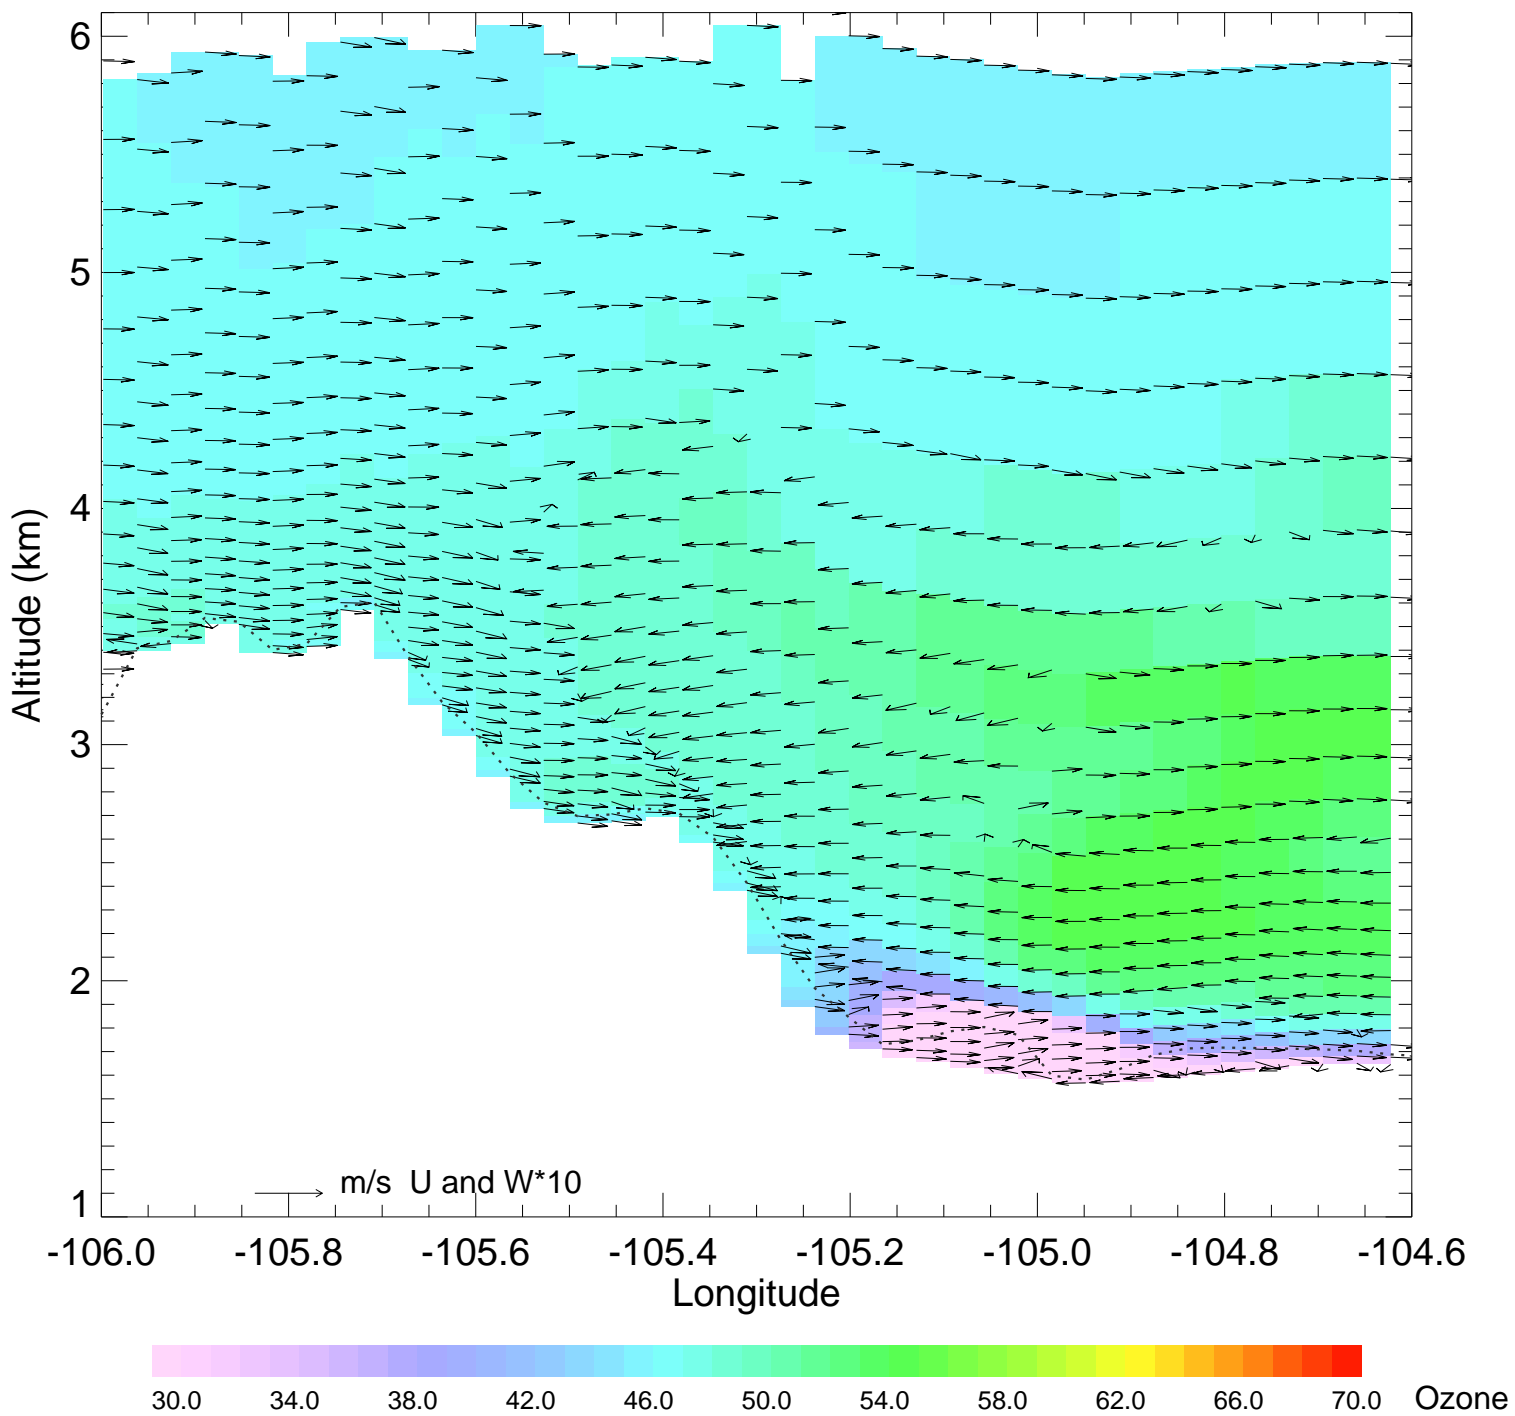

Ozone @ 39.74N 2014-08-11_13:00:00