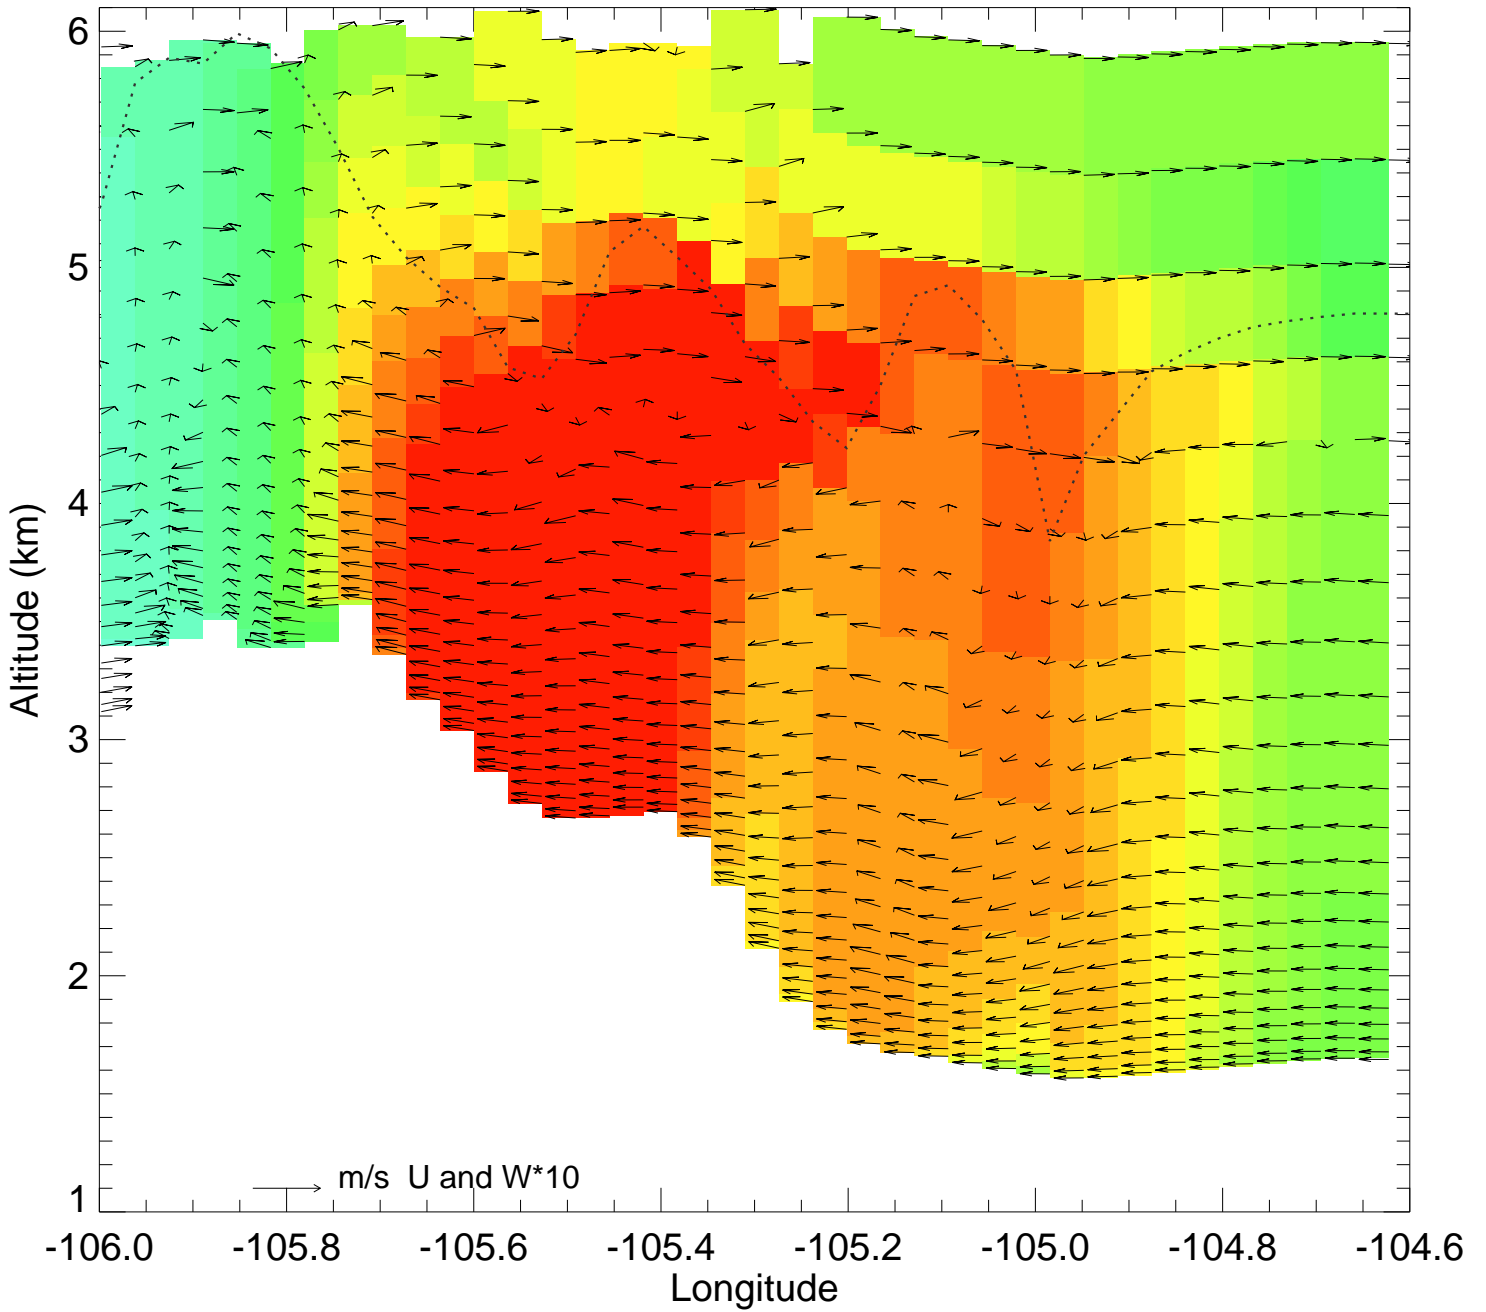

Ozone @ 39.74N 2014-08-12_18:00:00

Ozone @ 39.74N 2014-08-12_19:00:00

Ozone @ 39.74N 2014-08-12_20:00:00

Ozone @ 39.74N 2014-08-12_21:00:00

Ozone @ 39.74N 2014-08-12_22:00:00

Ozone @ 39.74N 2014-08-12_23:00:00