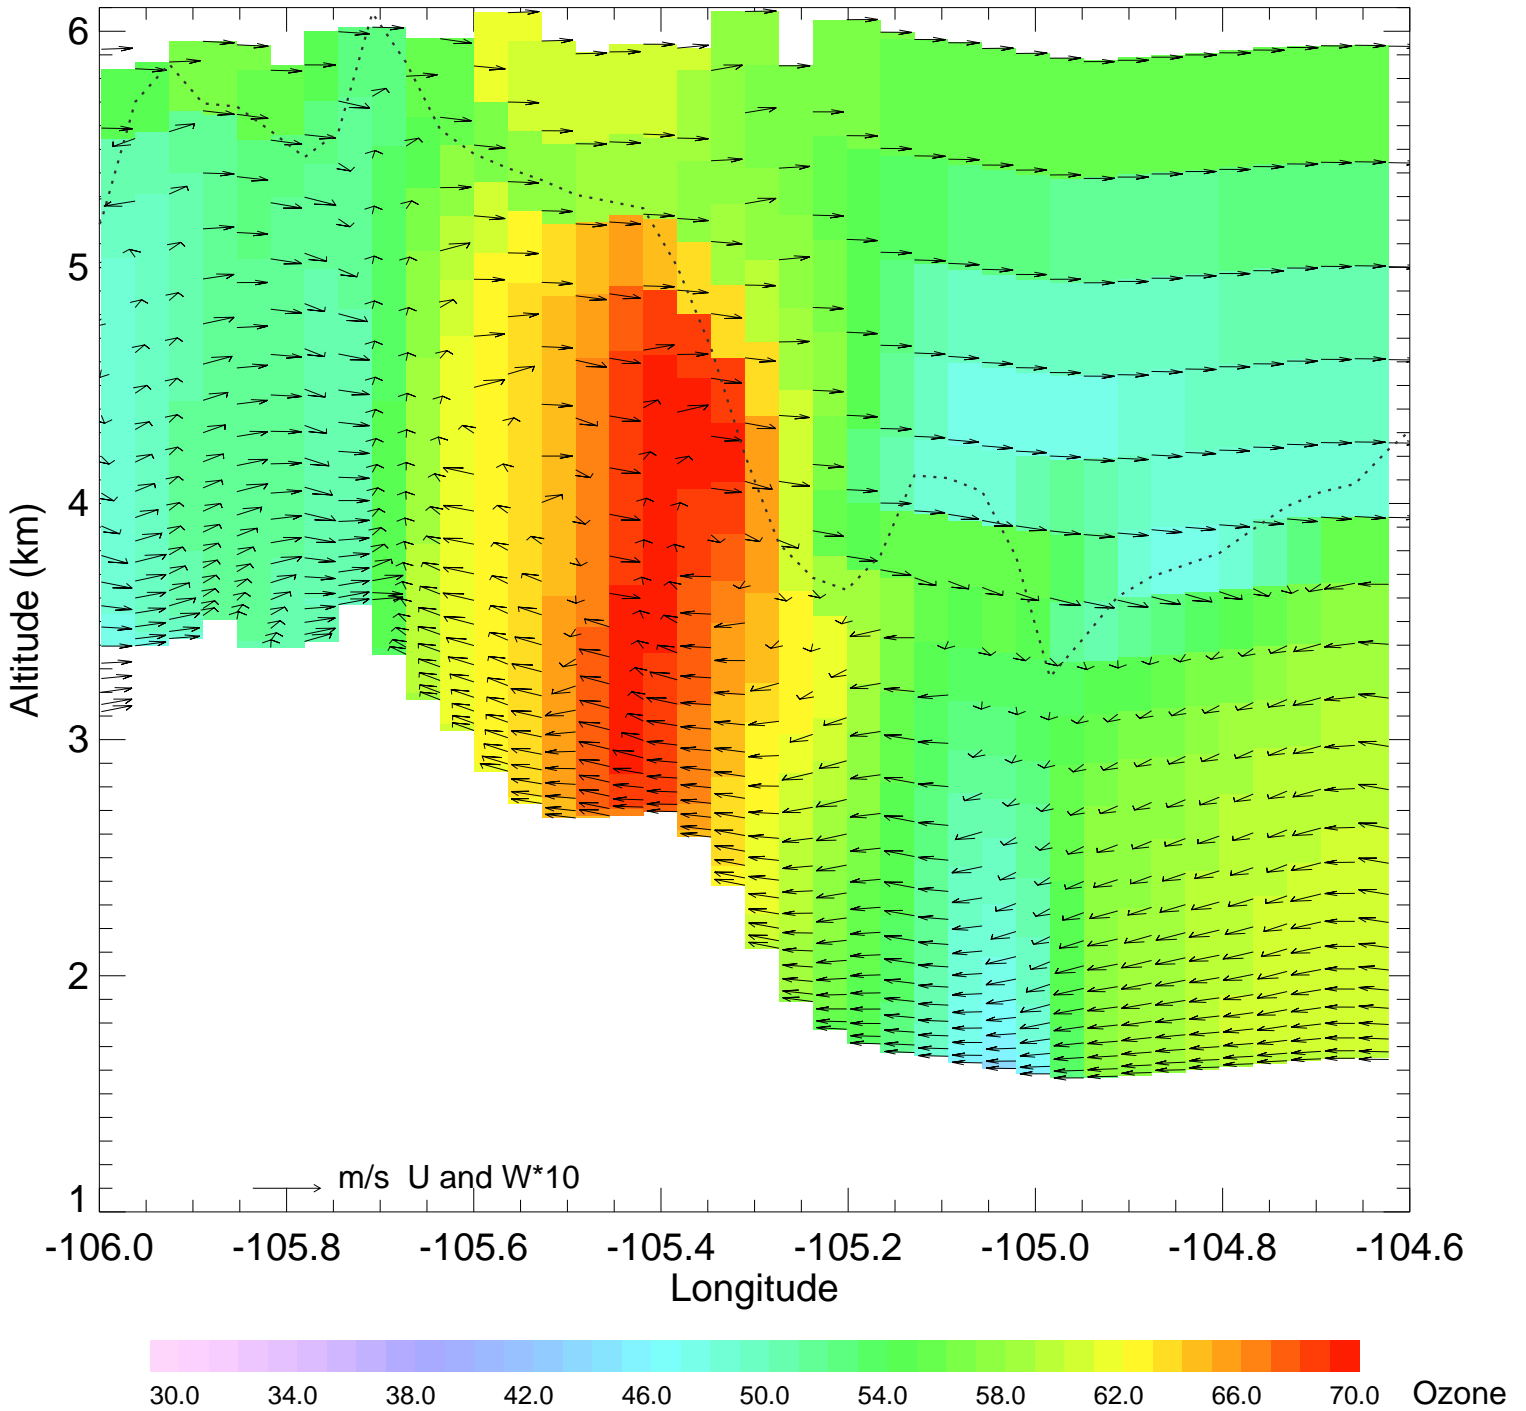

Ozone @ 39.74N 2014-08-12_19:00:00