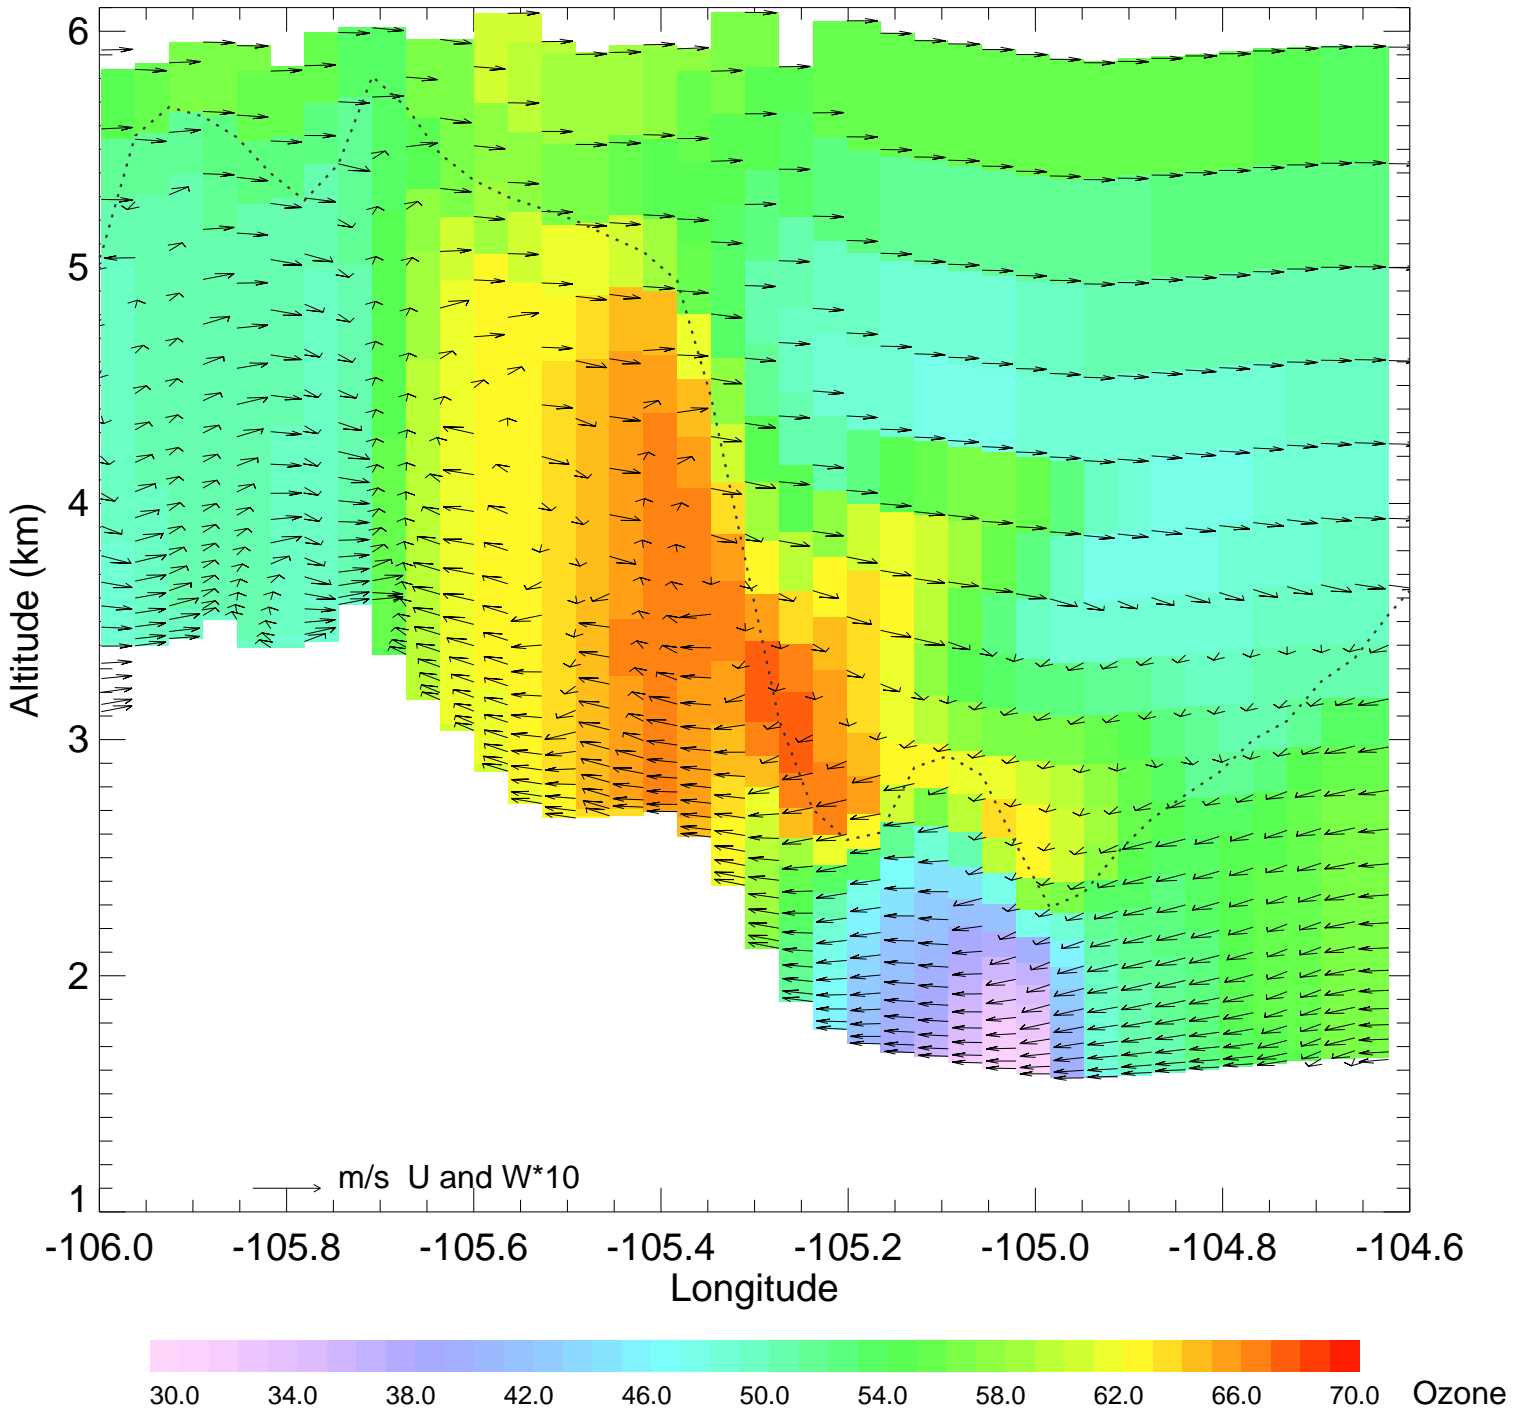

Ozone @ 39.74N 2014-08-12_18:00:00