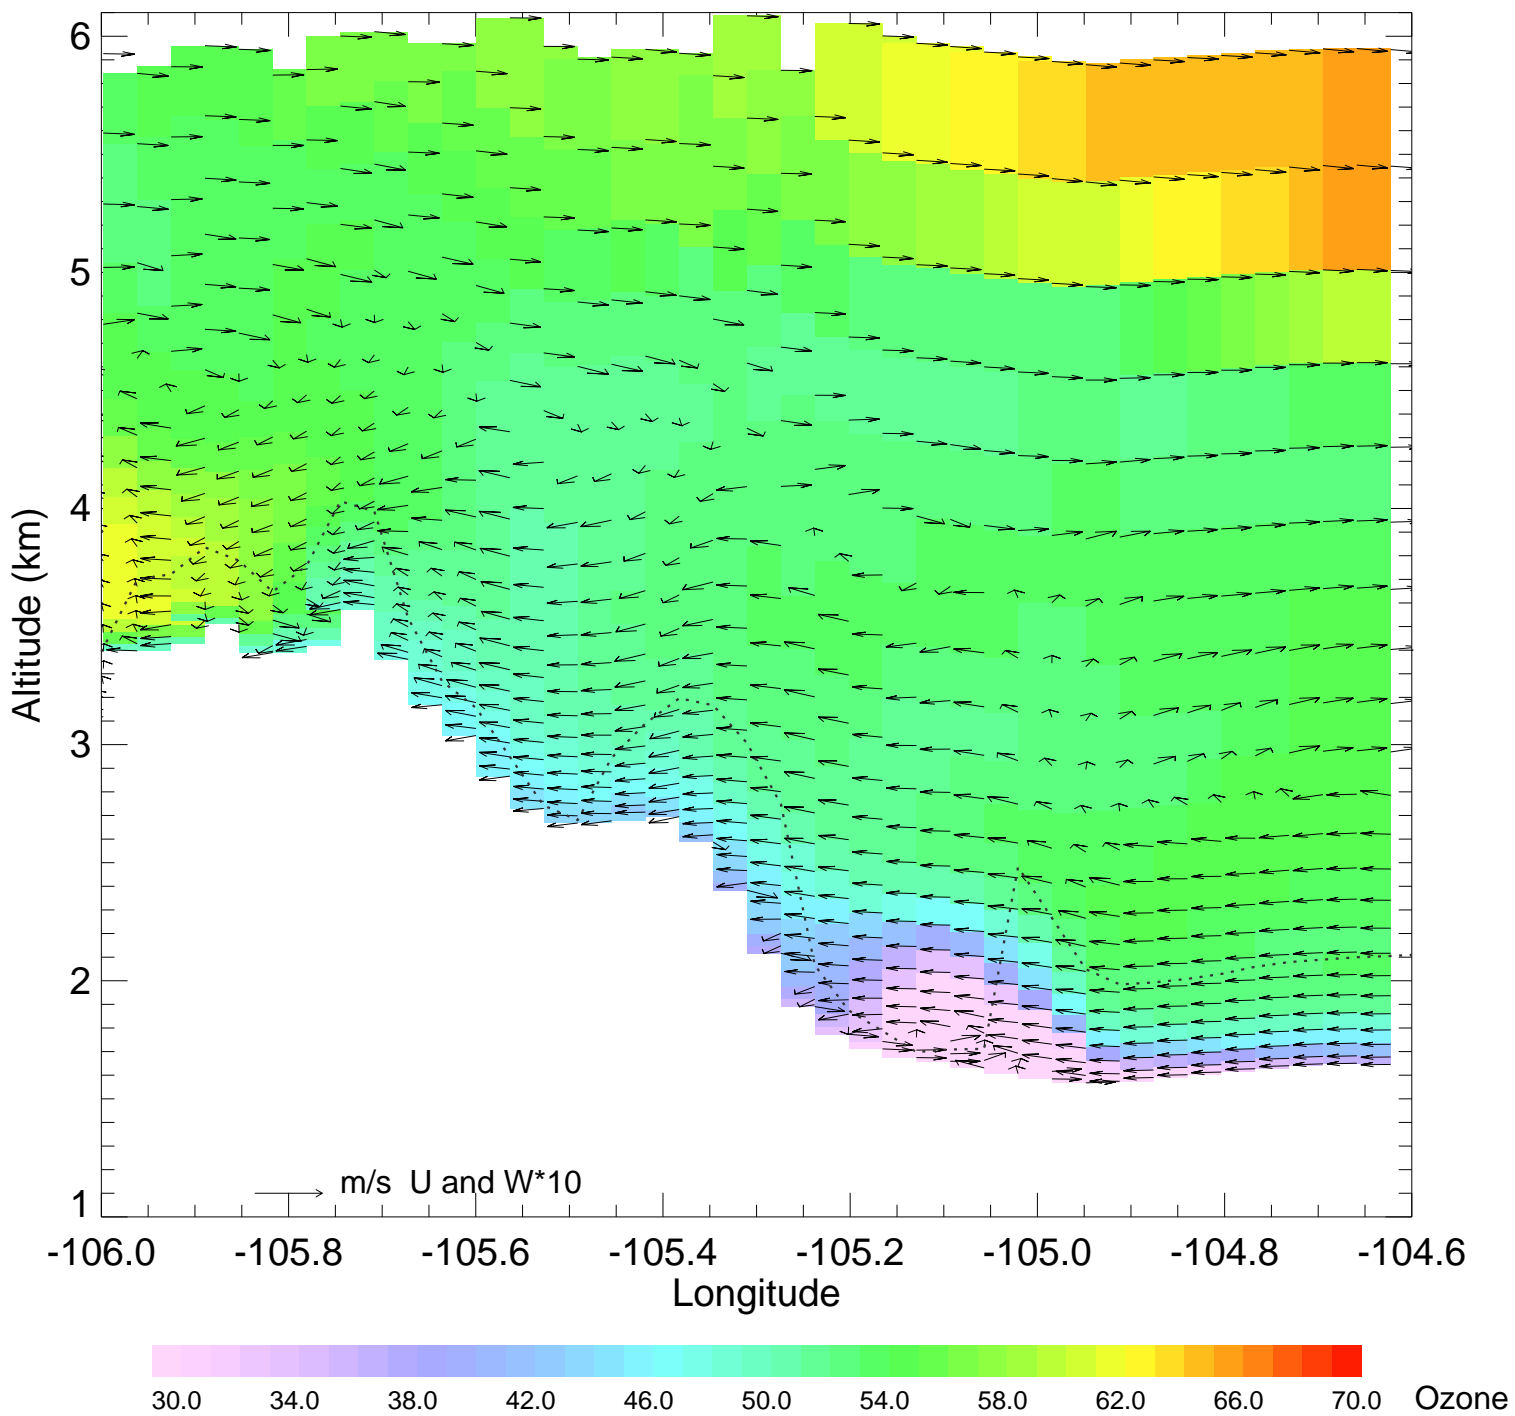

Ozone @ 39.74N 2014-08-13_00:00:00

Ozone @ 39.74N 2014-08-13_01:00:00

Ozone @ 39.74N 2014-08-13_02:00:00

Ozone @ 39.74N 2014-08-13_03:00:00

Ozone @ 39.74N 2014-08-13_04:00:00

Ozone @ 39.74N 2014-08-13_05:00:00