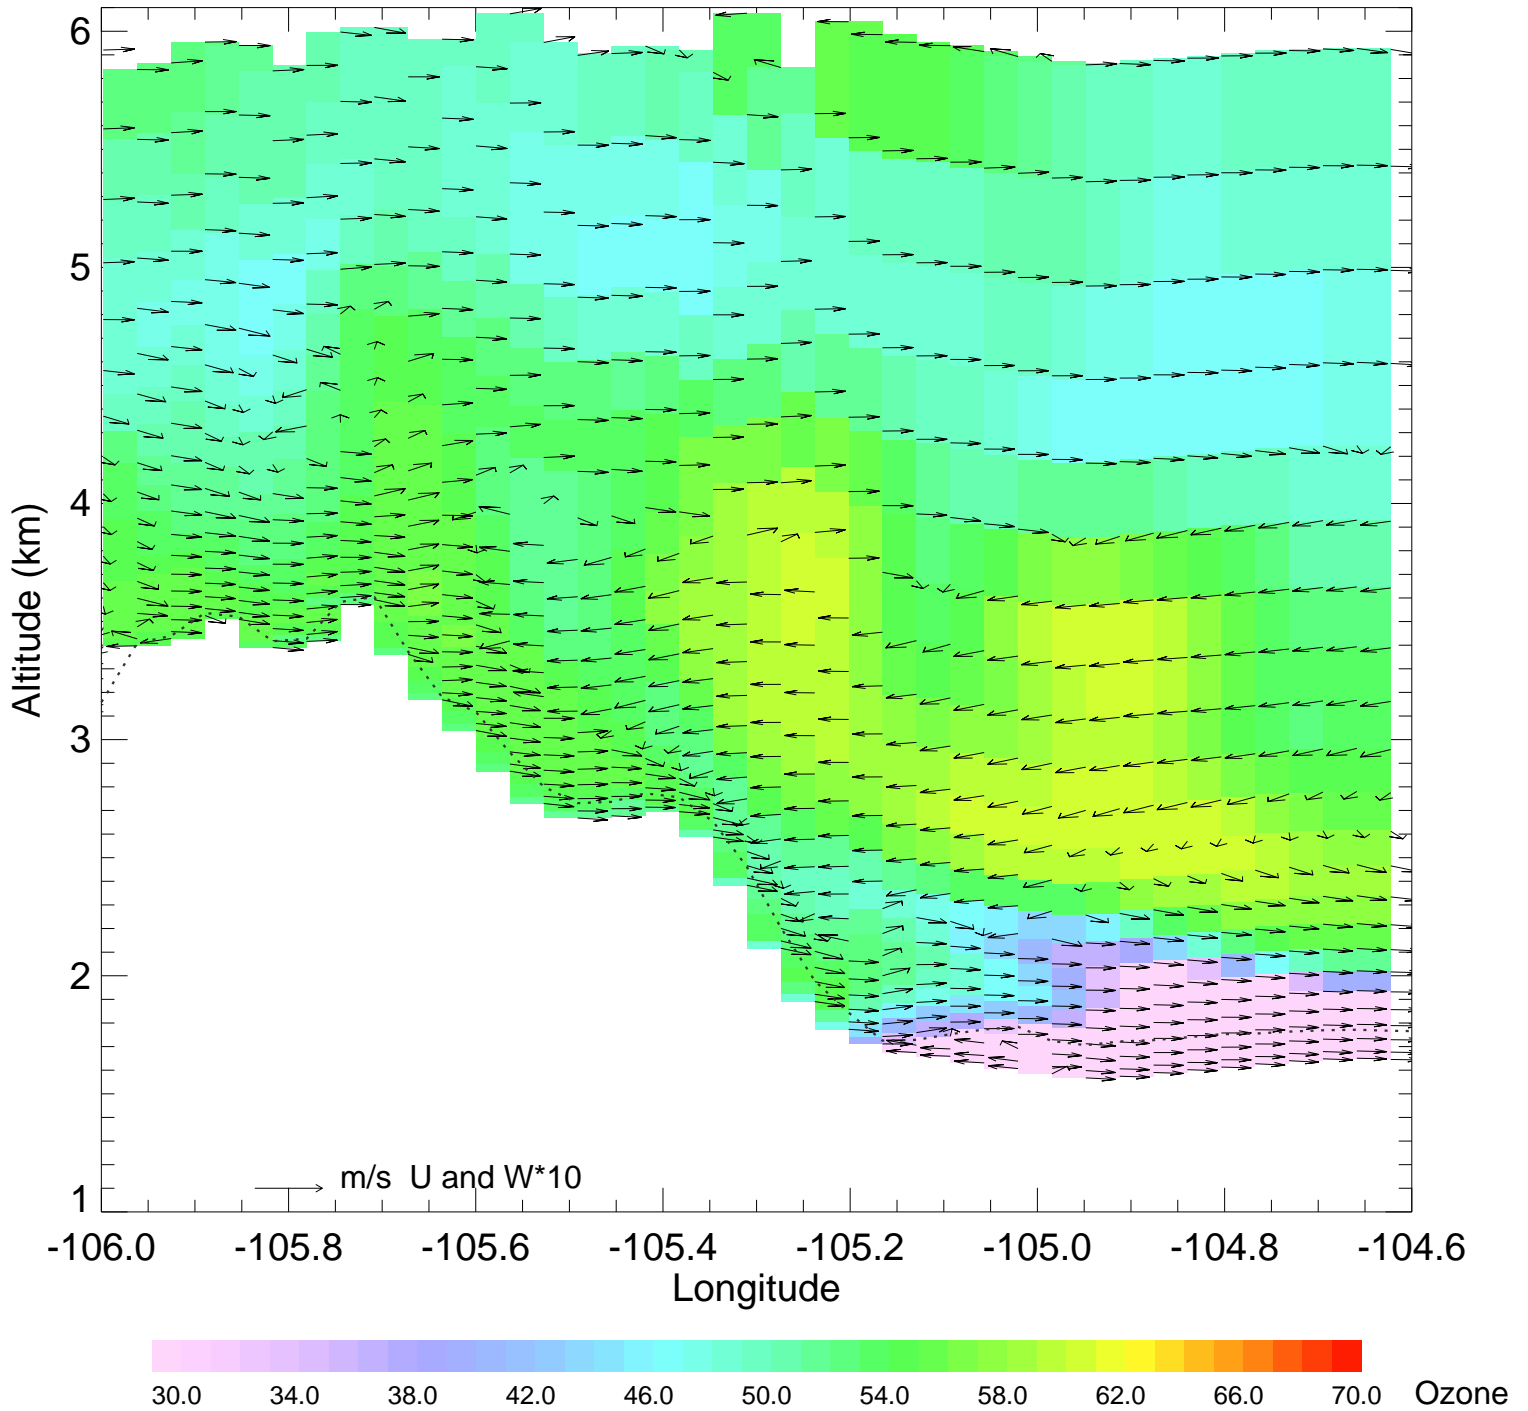

Ozone @ 39.74N 2014-08-12_08:00:00