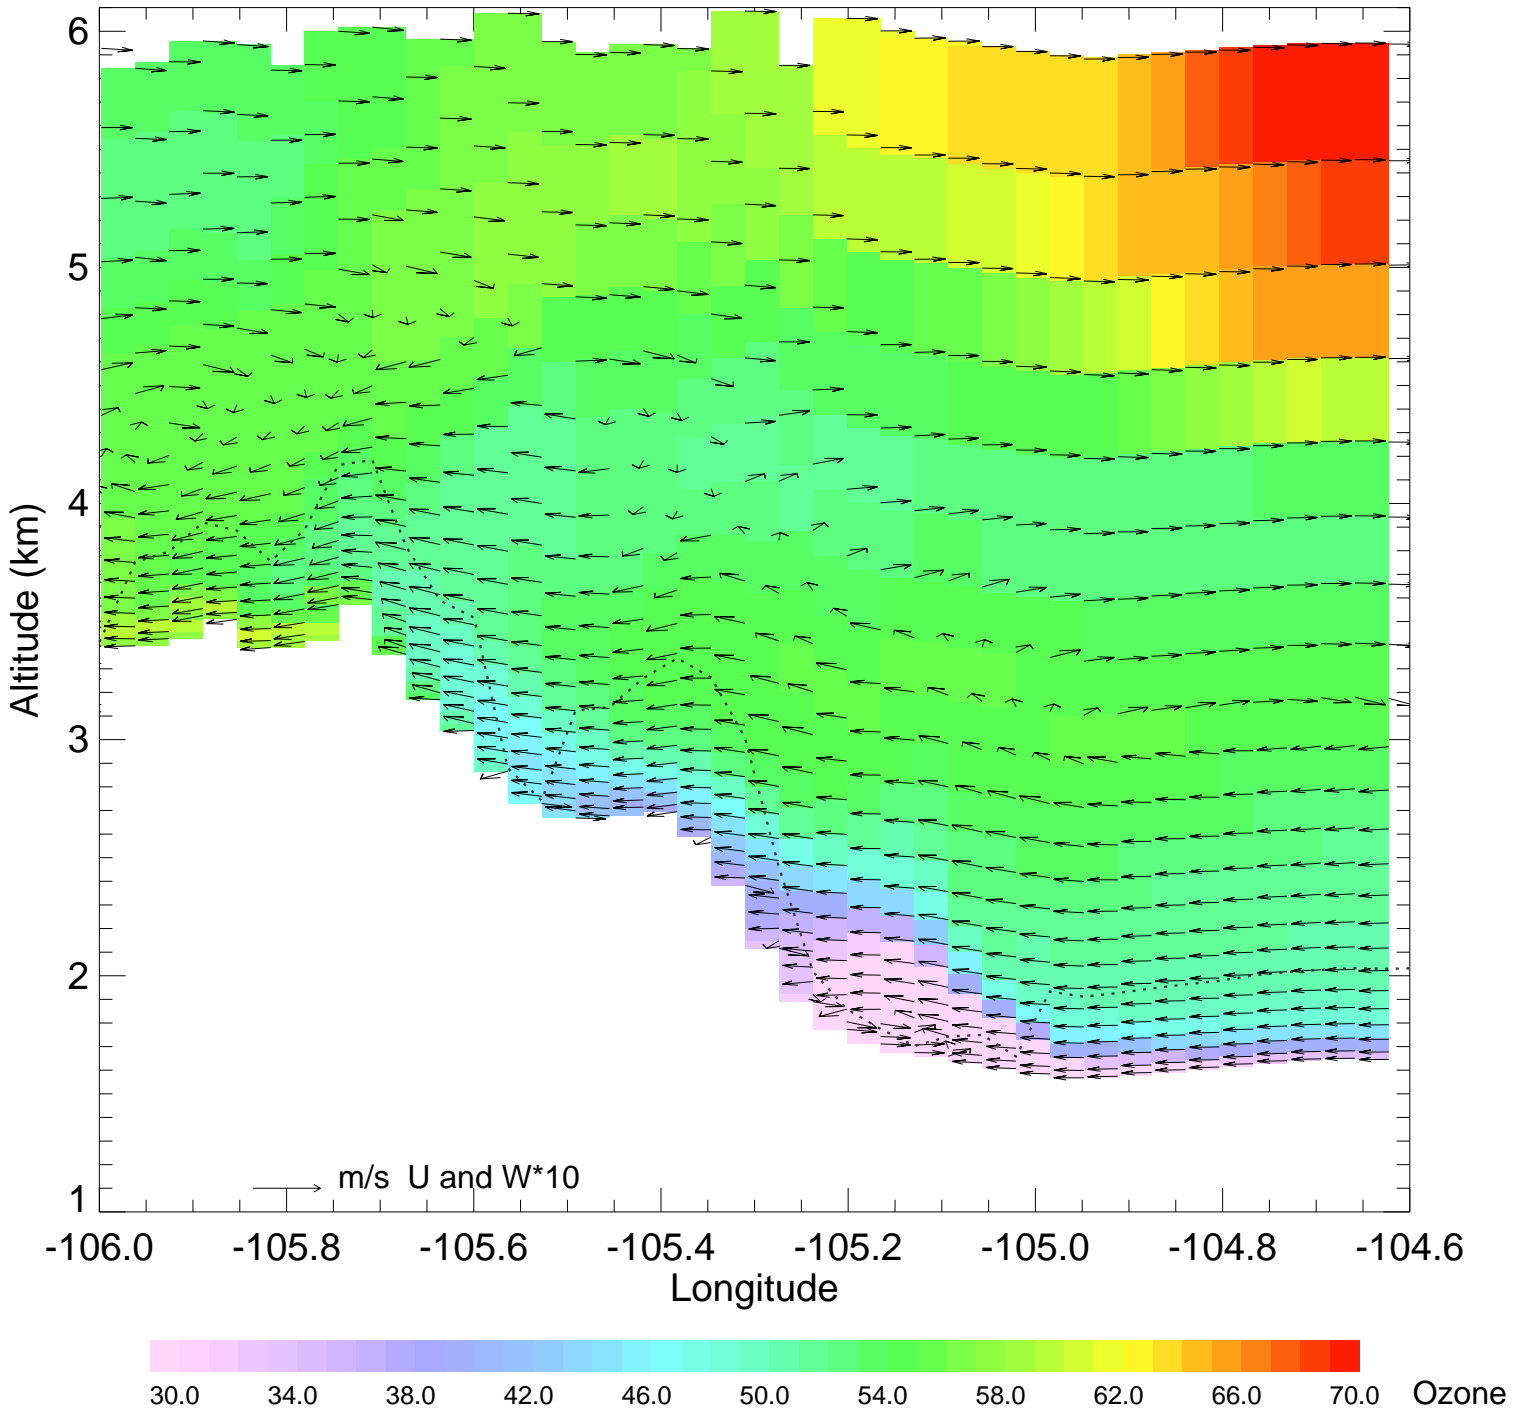

Ozone @ 39.74N 2014-08-13_00:00:00

Ozone @ 39.74N 2014-08-13_01:00:00

Ozone @ 39.74N 2014-08-13_02:00:00

Ozone @ 39.74N 2014-08-13_03:00:00

Ozone @ 39.74N 2014-08-13_04:00:00

Ozone @ 39.74N 2014-08-13_05:00:00