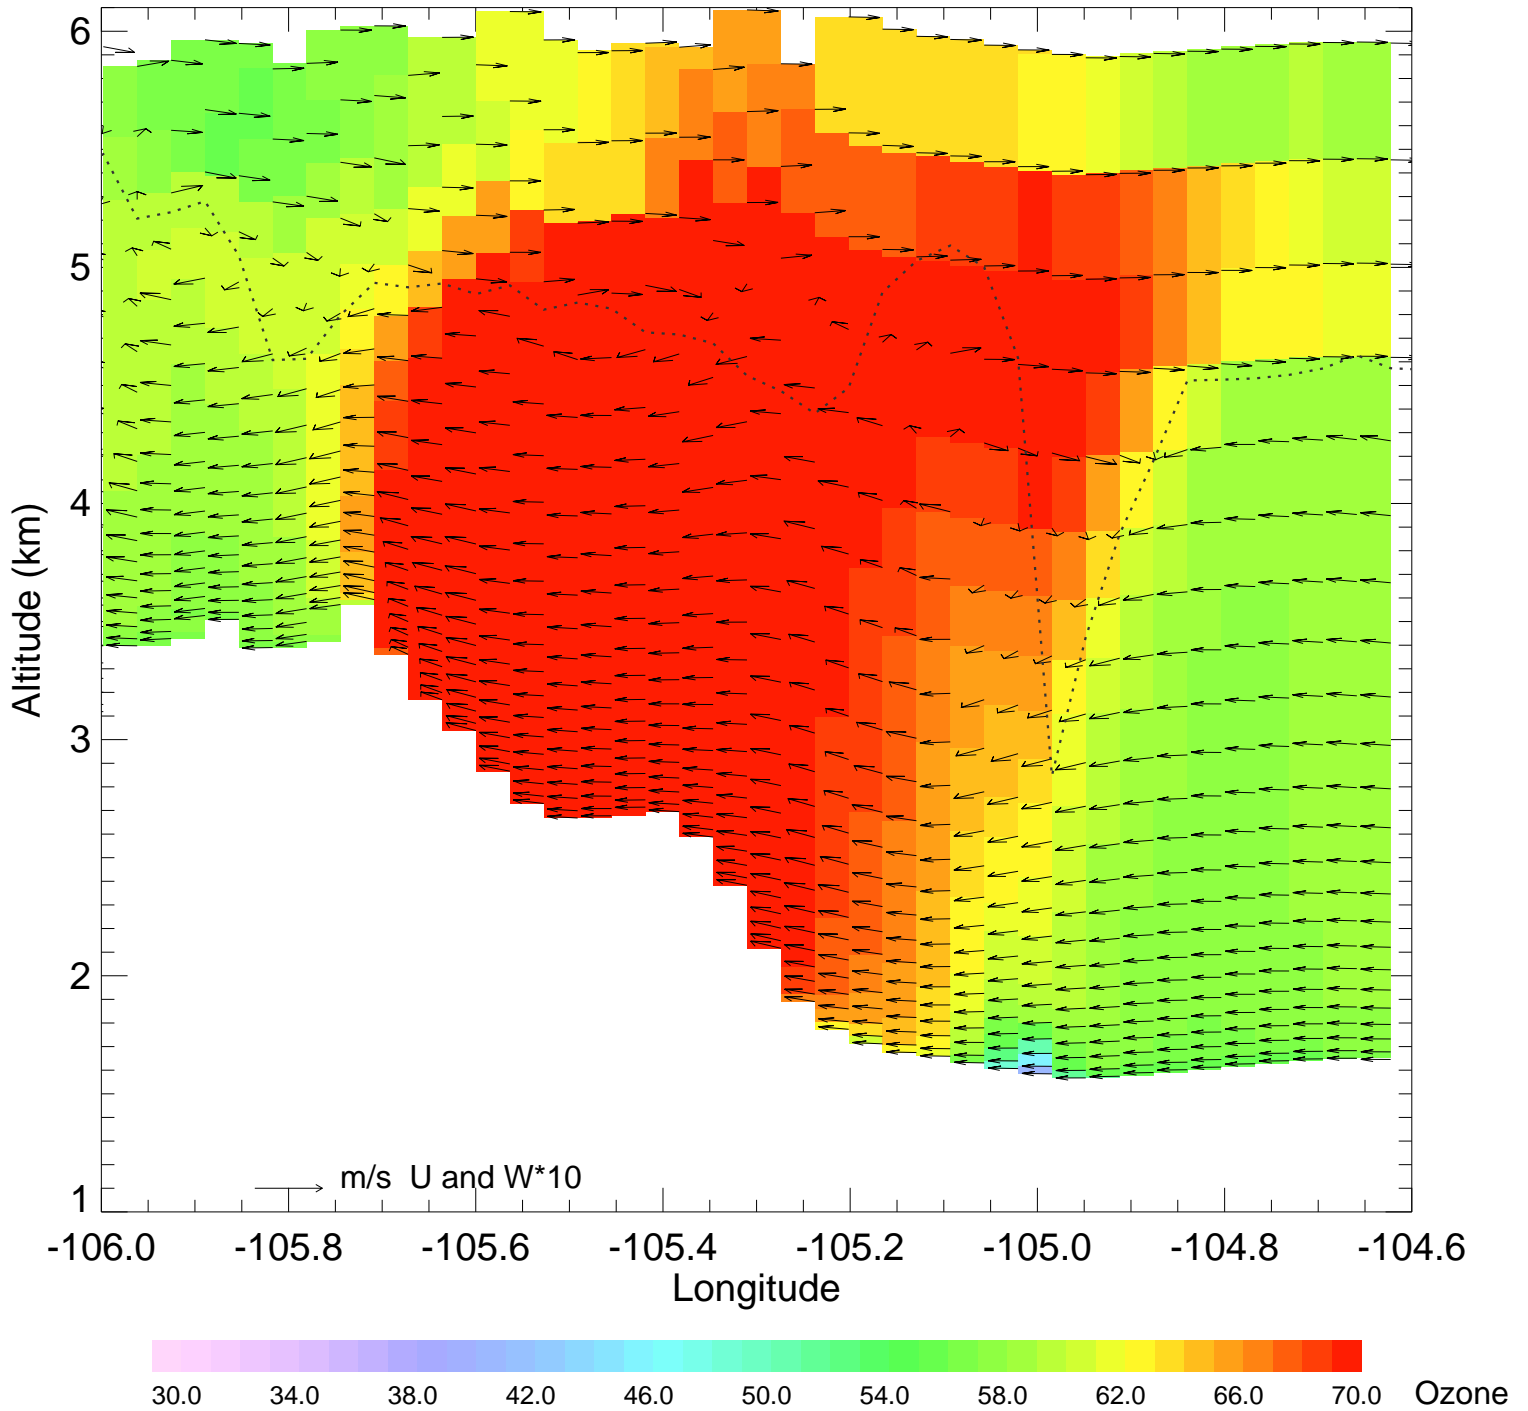

Ozone @ 39.74N 2014-08-13_00:00:00