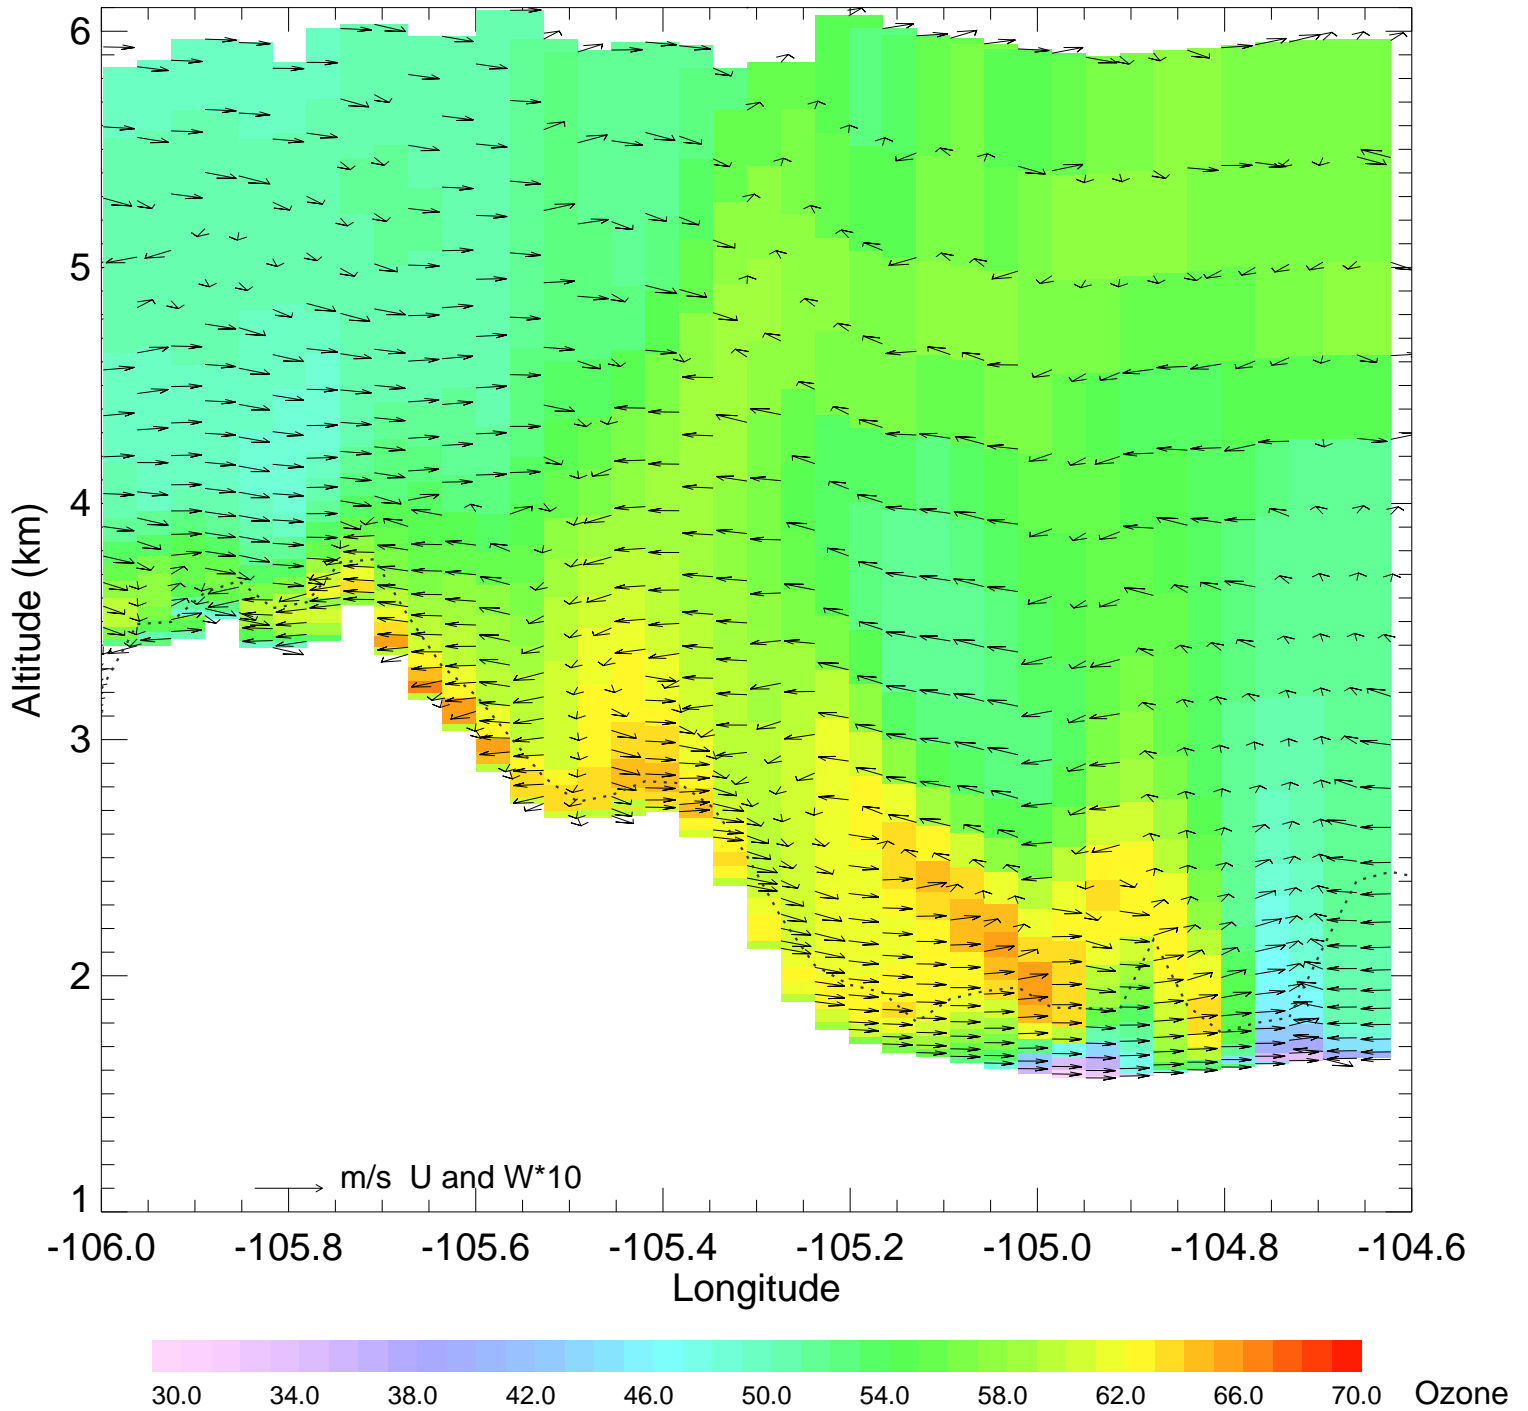

Ozone @ 39.74N 2014-08-13_18:00:00

Ozone @ 39.74N 2014-08-13_19:00:00

Ozone @ 39.74N 2014-08-13_20:00:00

Ozone @ 39.74N 2014-08-13_21:00:00

Ozone @ 39.74N 2014-08-13_22:00:00

Ozone @ 39.74N 2014-08-13_23:00:00

Ozone @ 39.74N 2014-08-14_00:00:00

Ozone @ 39.74N 2014-08-14_01:00:00

Ozone @ 39.74N 2014-08-14_02:00:00

Ozone @ 39.74N 2014-08-14_03:00:00

Ozone @ 39.74N 2014-08-14_04:00:00

Ozone @ 39.74N 2014-08-14_05:00:00