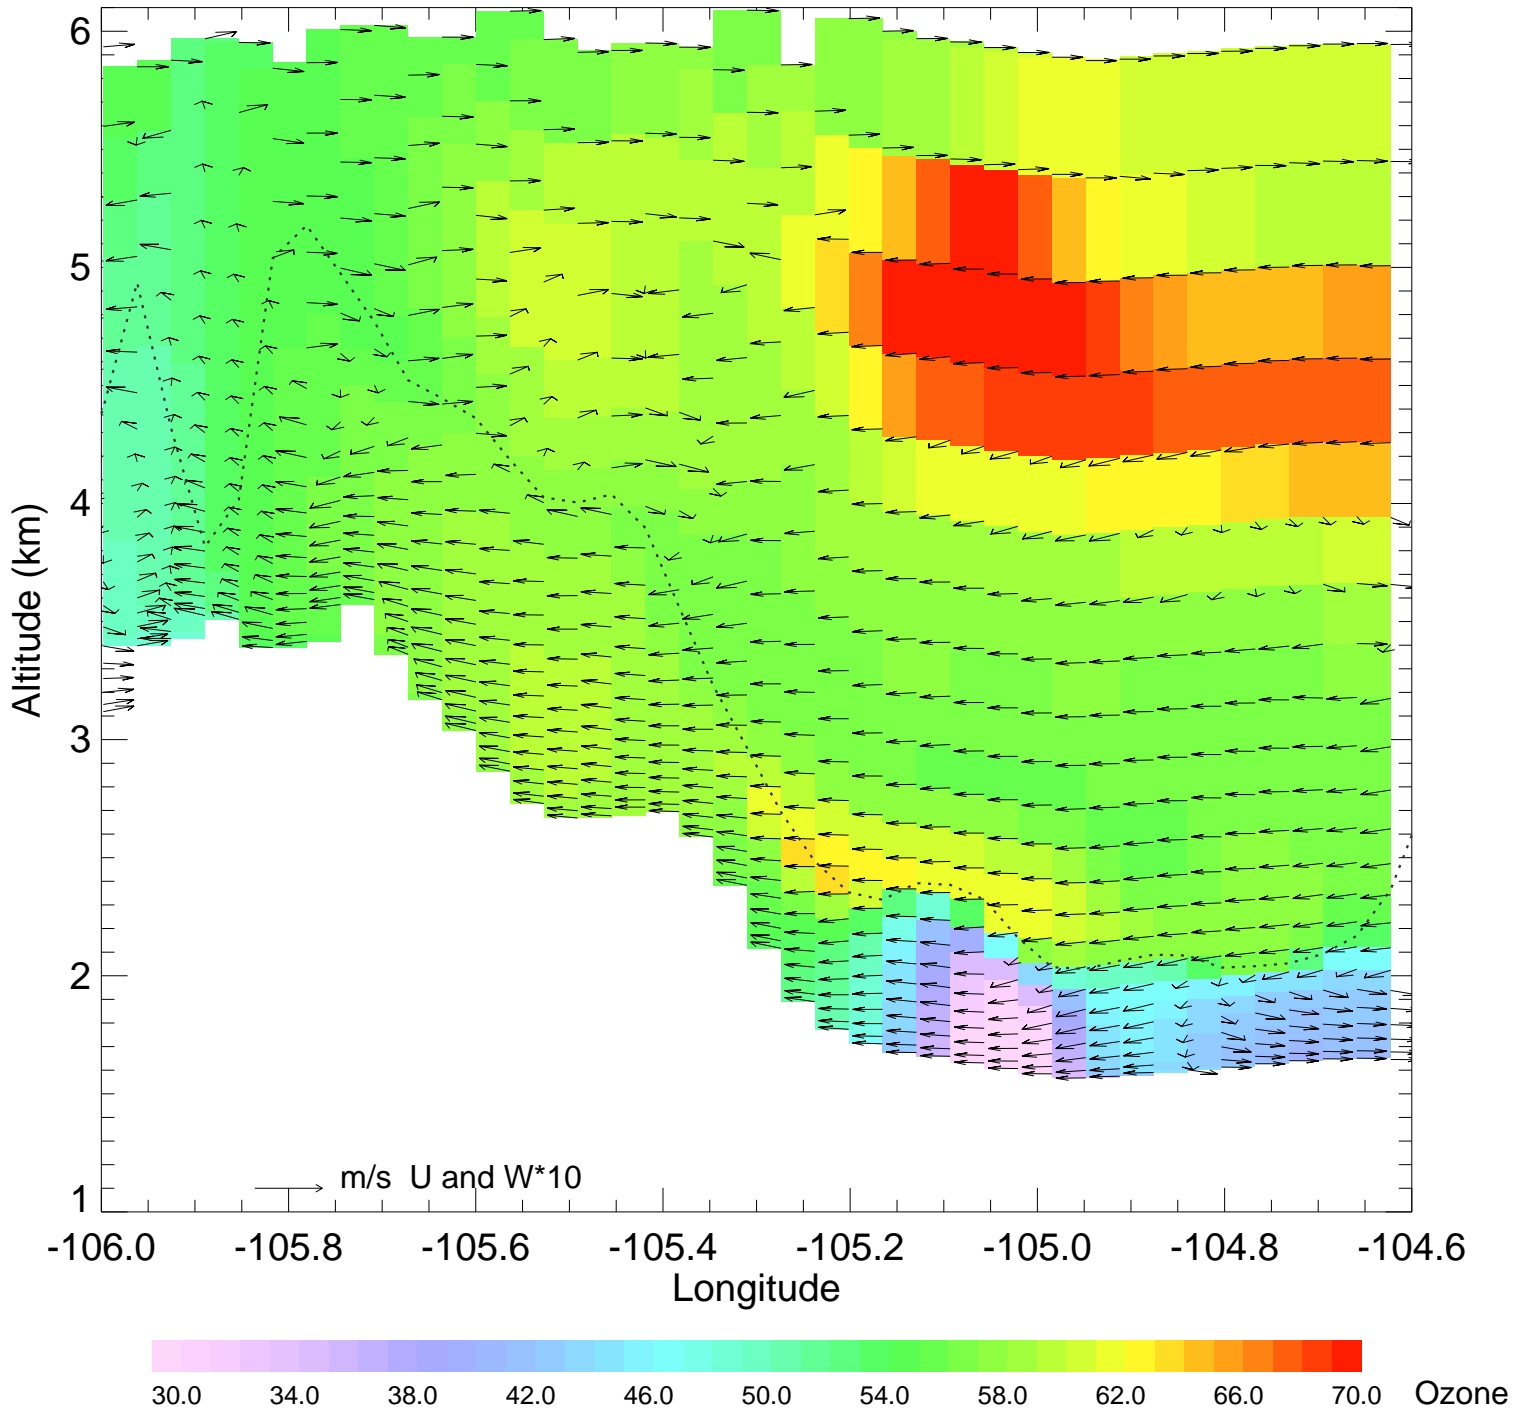

Ozone @ 39.74N 2014-08-13_12:00:00

Ozone @ 39.74N 2014-08-13_13:00:00

Ozone @ 39.74N 2014-08-13_14:00:00

Ozone @ 39.74N 2014-08-13_15:00:00

Ozone @ 39.74N 2014-08-13_16:00:00

Ozone @ 39.74N 2014-08-13_17:00:00

Ozone @ 39.74N 2014-08-13_18:00:00

Ozone @ 39.74N 2014-08-13_19:00:00

Ozone @ 39.74N 2014-08-13_20:00:00

Ozone @ 39.74N 2014-08-13_21:00:00

Ozone @ 39.74N 2014-08-13_22:00:00

Ozone @ 39.74N 2014-08-13_23:00:00