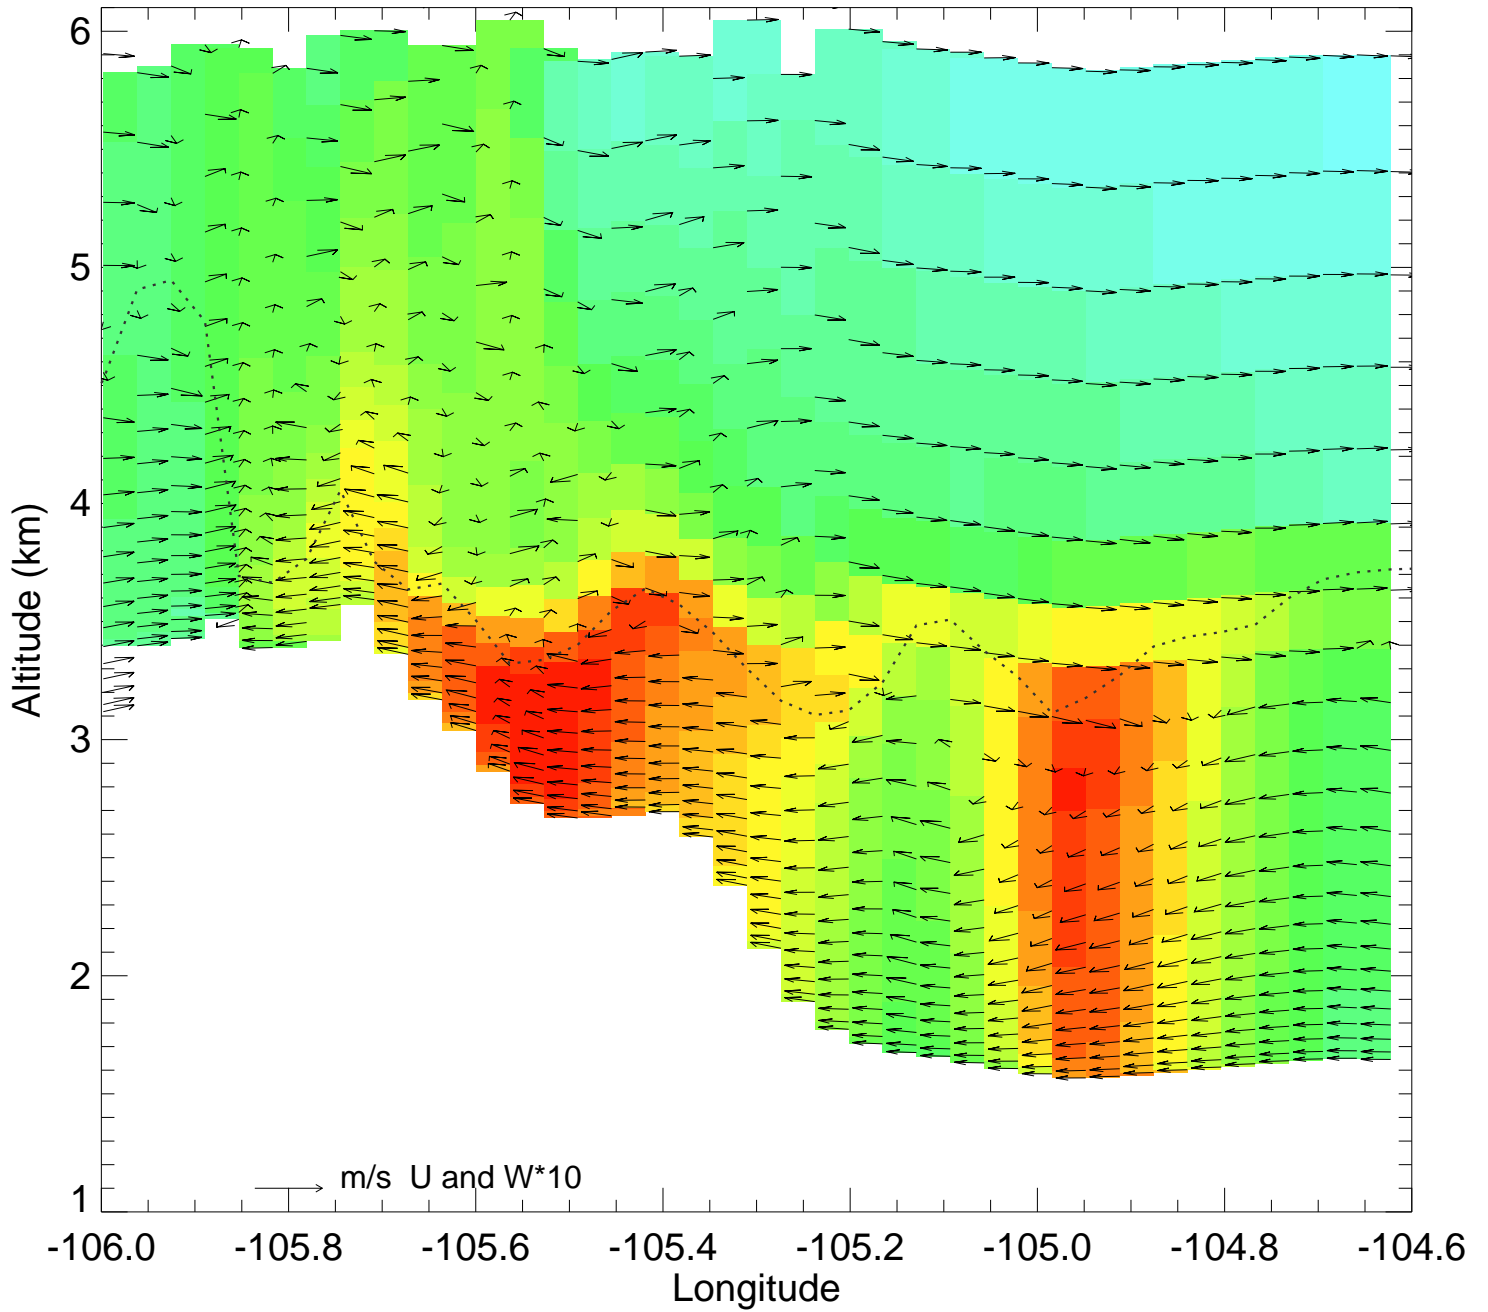

Ozone @ 39.74N 2014-08-10_20:00:00