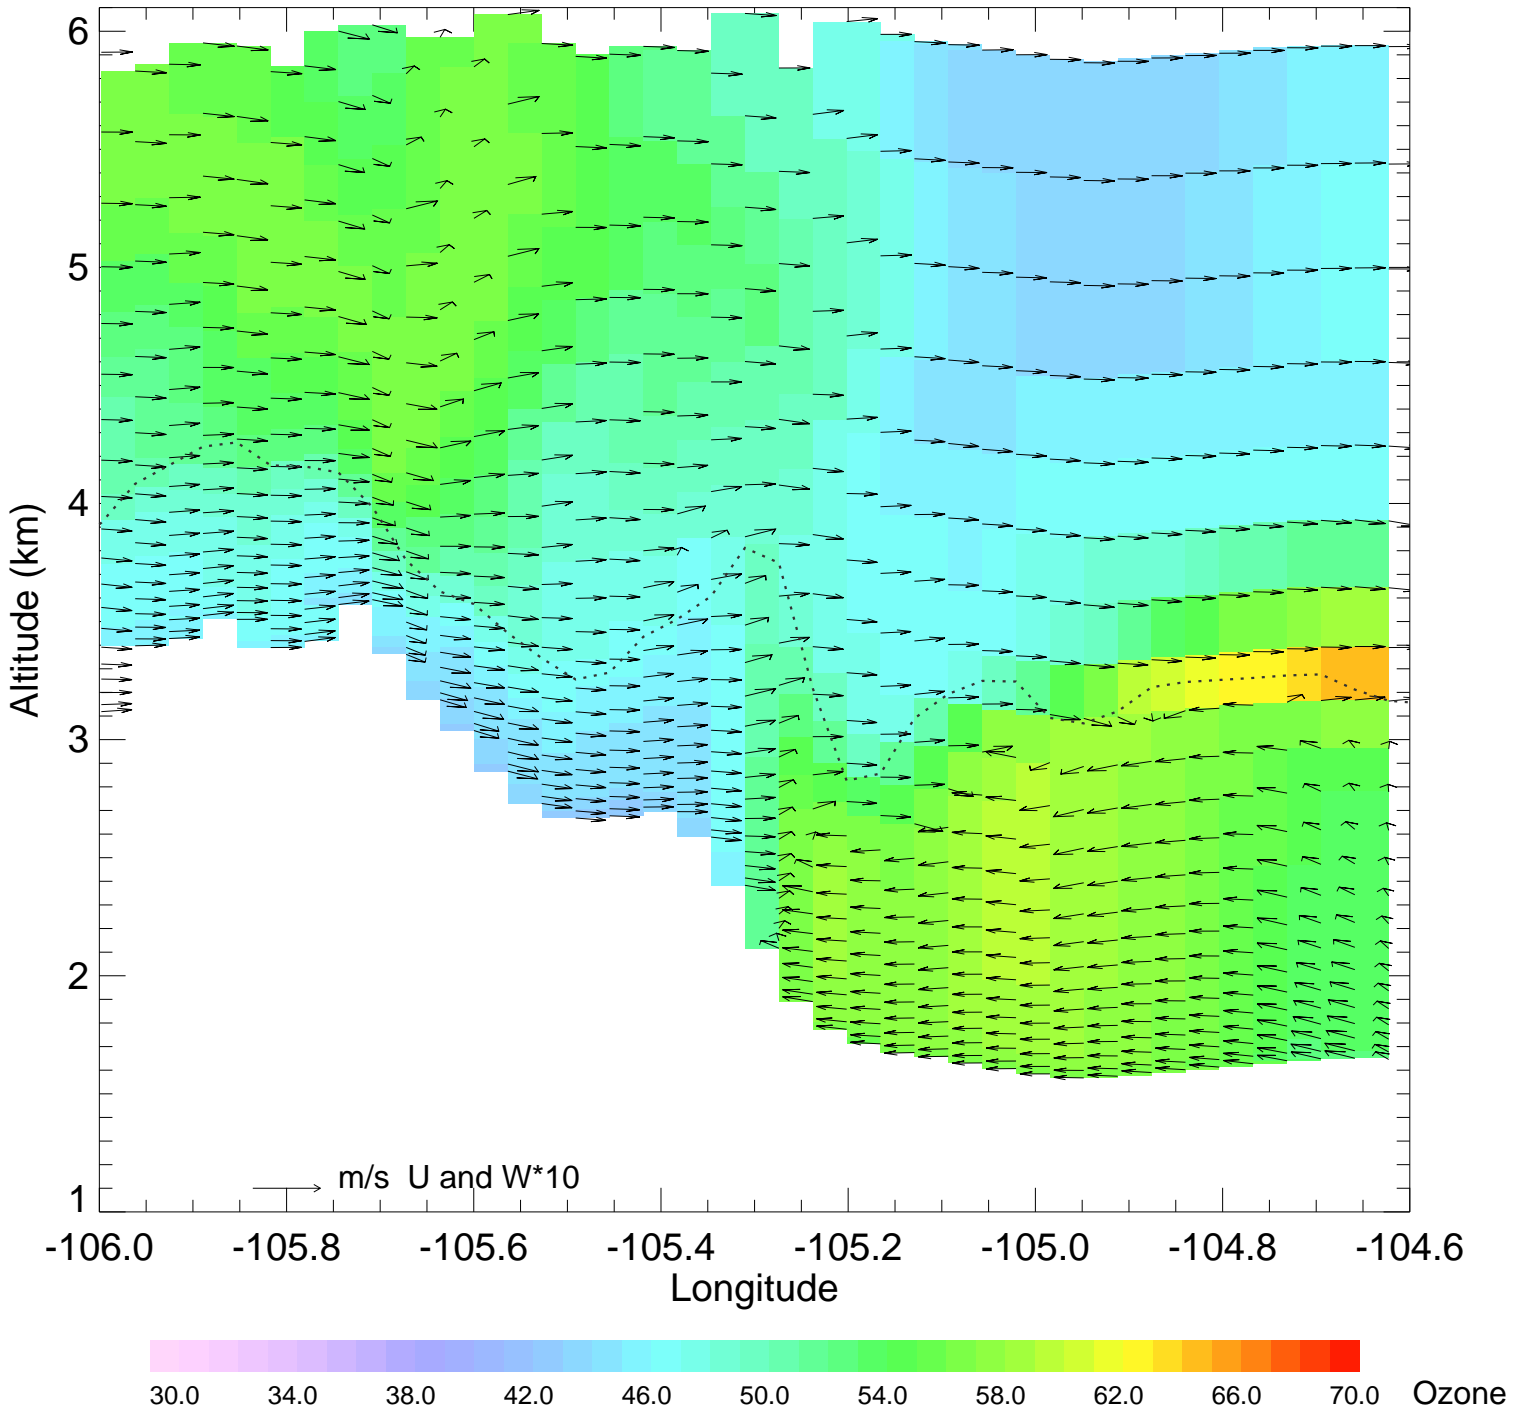

Ozone @ 39.74N 2014-08-14_12:00:00

Ozone @ 39.74N 2014-08-14_13:00:00

Ozone @ 39.74N 2014-08-14_14:00:00

Ozone @ 39.74N 2014-08-14_15:00:00

Ozone @ 39.74N 2014-08-14_16:00:00

Ozone @ 39.74N 2014-08-14_17:00:00

Ozone @ 39.74N 2014-08-14_18:00:00

Ozone @ 39.74N 2014-08-14_19:00:00

Ozone @ 39.74N 2014-08-14_20:00:00

Ozone @ 39.74N 2014-08-14_21:00:00

Ozone @ 39.74N 2014-08-14_22:00:00

Ozone @ 39.74N 2014-08-14_23:00:00