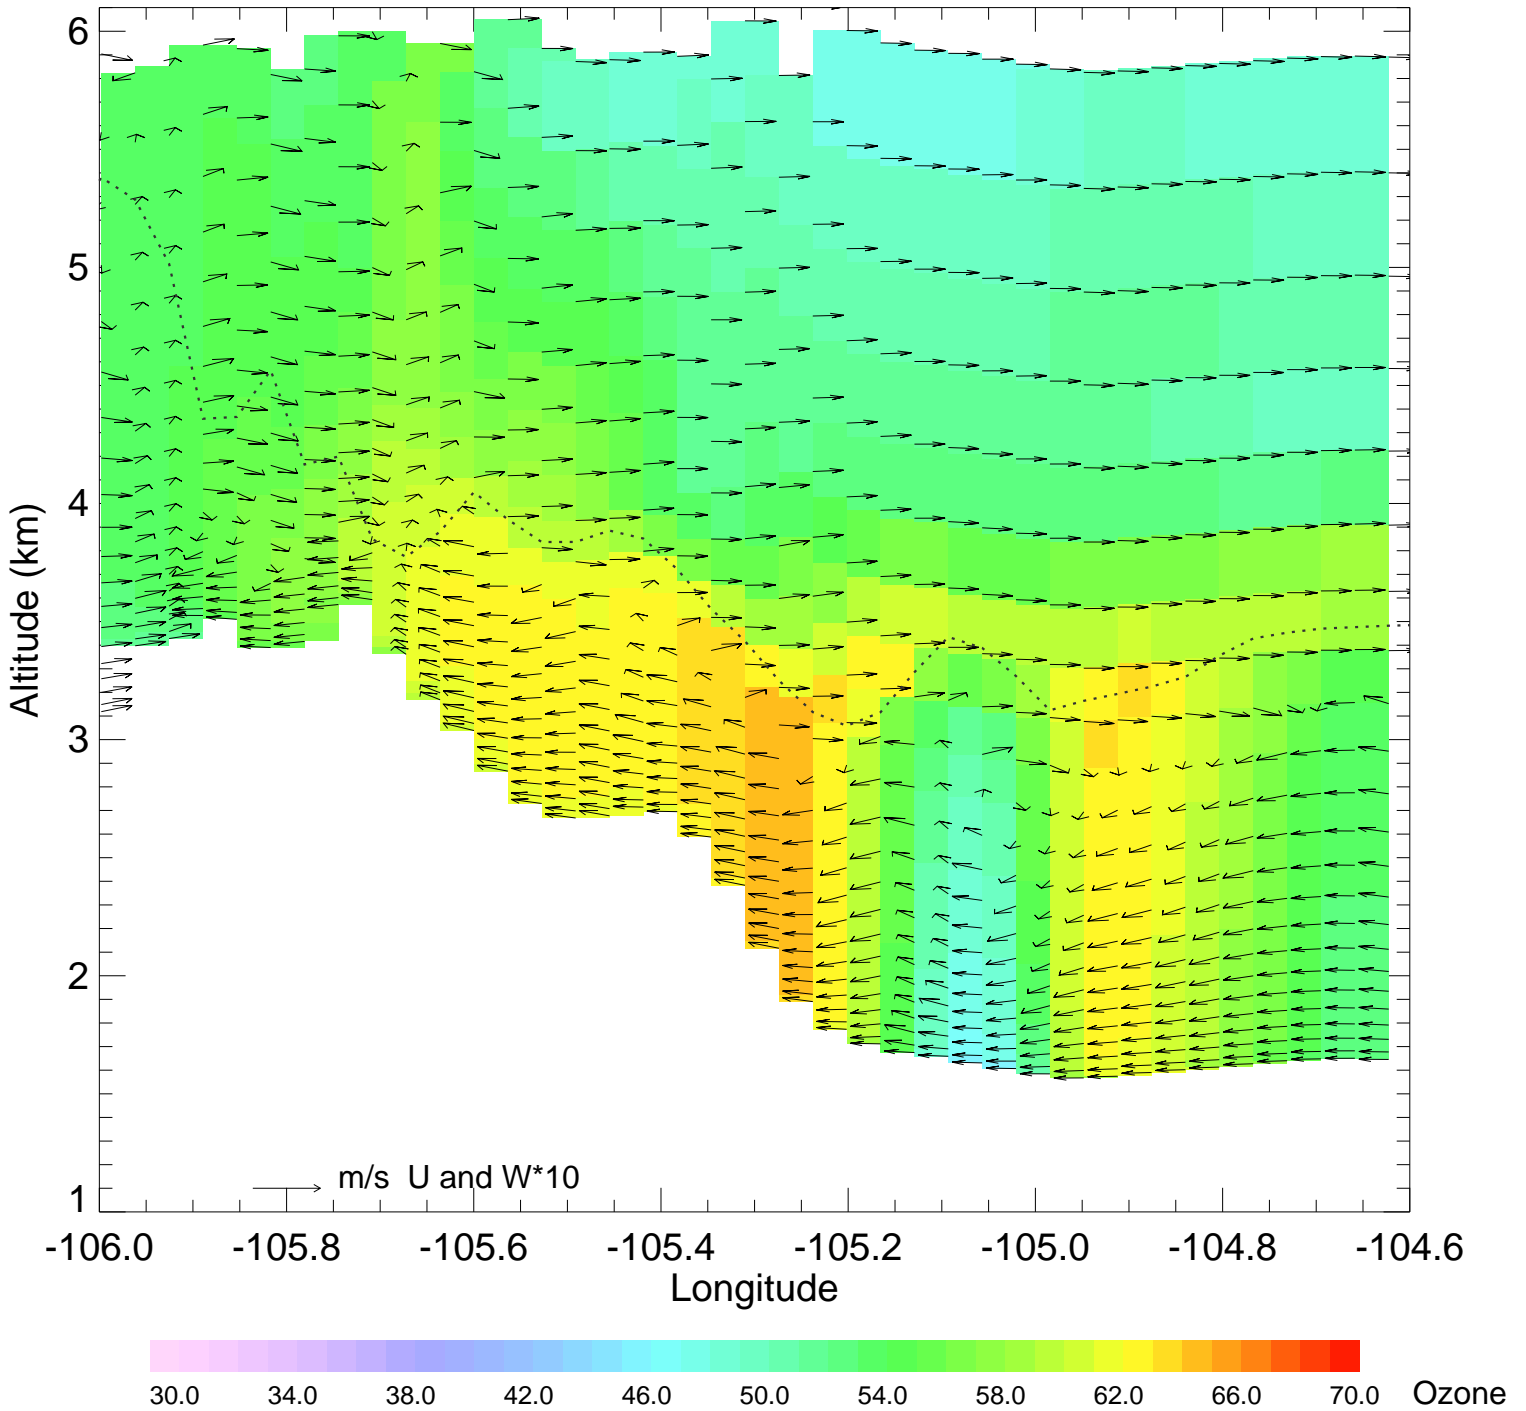

Ozone @ 39.74N 2014-08-10_19:00:00