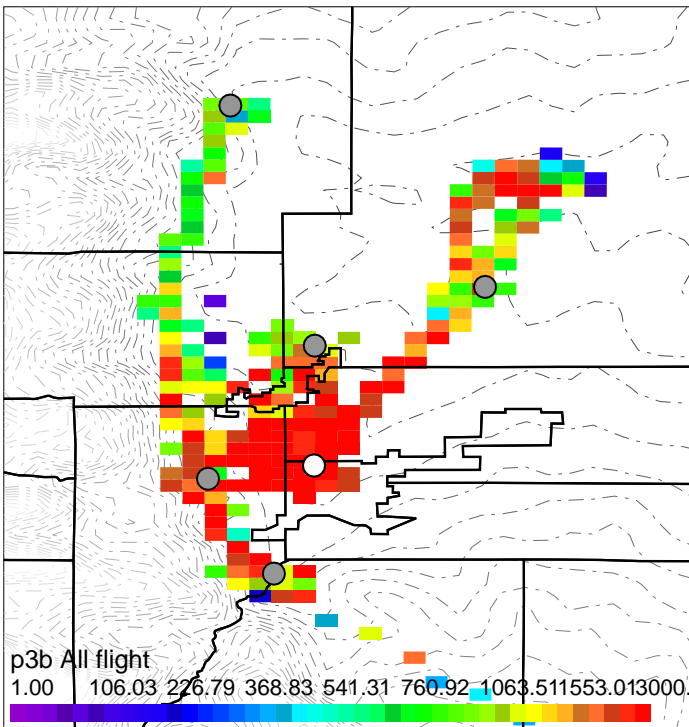

p3b All flight Chatfield

NO_MixingRatio, pptv < 3 km asl

BTXv2ECMWFV4mozmozaicRedMobTUVscale-

Sojin

< 3 km

NO_MixingRatio,pptv > 3 km asl

BTXv2ECMWFV4mozmozaicRedMobTUVscale-

Sojin

> 3 km

BTXv2ECMWFV4mozmozaicRedMobTUVscale-

Sojin

p3b All flight

NO2_MixingRatio,pptv < 3 km asl

BTXv2ECMWFV4mozmozaicRedMobTUVscale-

Sojin

< 3 km

NO2_MixingRatio,pptv > 3 km asl

BTXv2ECMWFV4mozmozaicRedMobTUVscale-

Sojin

> 3 km

BTXv2ECMWFV4mozmozaicRedMobTUVscale-

Sojin

p3b All flight

p3b All flight