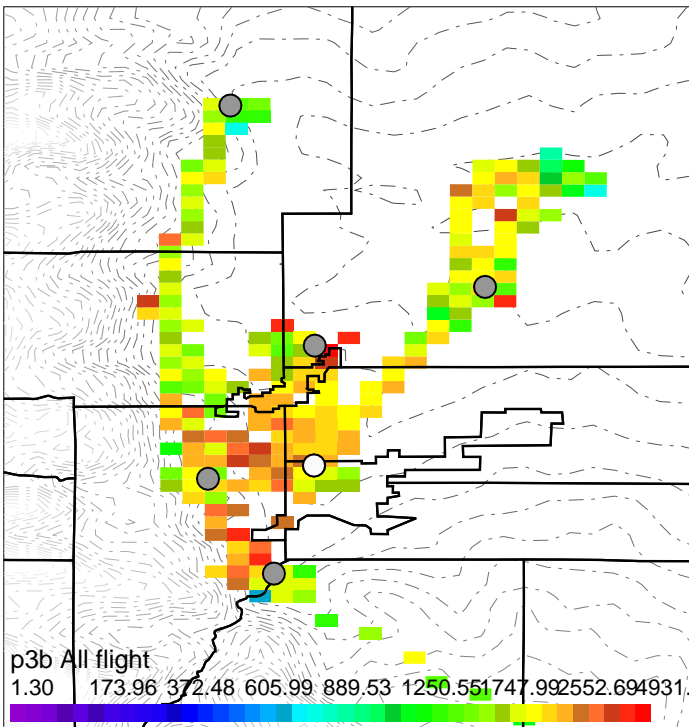

CH2O_DFGAS,pptv < 3 km asl

BTXv2ECMWFV4mozmozaicRedMobTUVscale-