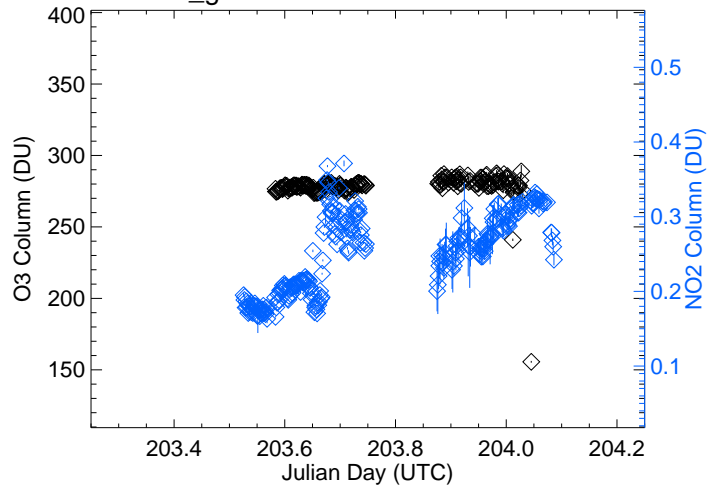

P28_ground-Fort-Collins Date: 0724

P28_ground-Fort-Collins Date: 0722