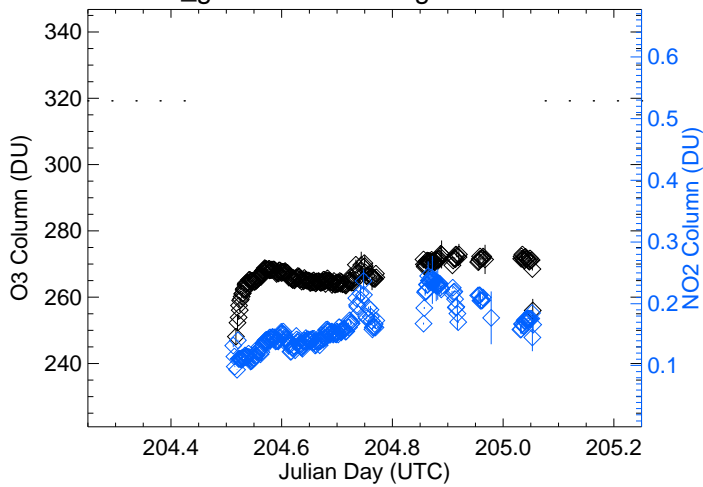

P29_ground-Niwot-Ridge Date: 0720

P29_ground-Niwot-Ridge Date: 0721

P29_ground-Niwot-Ridge Date: 0722

P29_ground-Niwot-Ridge Date: 0723

P29_ground-Niwot-Ridge Date: 0724

P31_ground-Rocky-Flats Average Diurnal Cycle