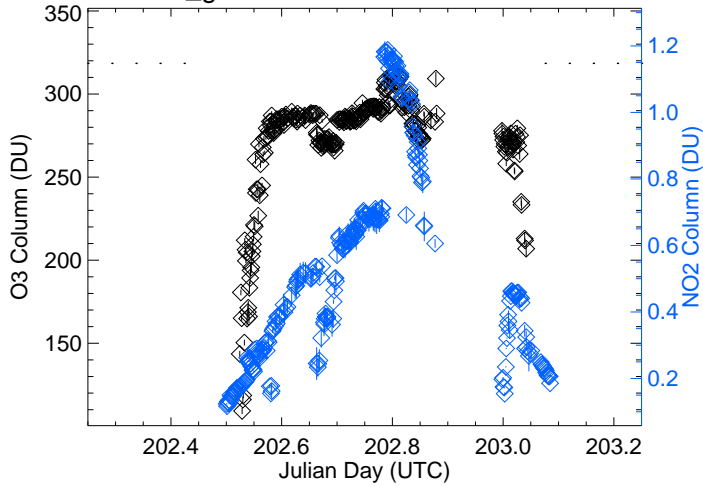

P17_ground-Fort-Collins Average Diurnal Cycle

P17_ground-Fort-Collins Date: 0720

P17_ground-Fort-Collins Date: 0721

P17_ground-Fort-Collins Date: 0722

P17_ground-Fort-Collins Date: 0723

P17_ground-Fort-Collins Date: 0724

P18_ground-Table-Mtn Average Diurnal Cycle

P18_ground-Table-Mtn Date: 0720

P18_ground-Table-Mtn Date: 0721

P18_ground-Table-Mtn Date: 0722

P18_ground-Table-Mtn Date: 0723

P18_ground-Table-Mtn Date: 0724

P21_ground-Weld-Tower Average Diurnal Cycle

P21_ground-Weld-Tower Date: 0720

P21_ground-Weld-Tower Date: 0721

P21_ground-Weld-Tower Date: 0722

P21_ground-Weld-Tower Date: 0723

P21_ground-Weld-Tower Date: 0724

P26_ground-Chatfield-Park Average Diurnal Cycle