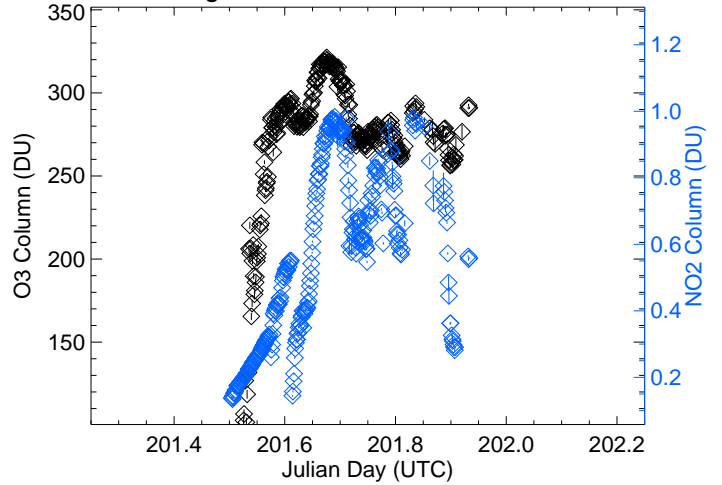

P17_ground-Fort-Collins Average Diurnal Cycle

P17_ground-Fort-Collins Date: 0720

P17_ground-Fort-Collins Date: 0721

P17_ground-Fort-Collins Date: 0722

P17_ground-Fort-Collins Date: 0723

P17_ground-Fort-Collins Date: 0724

P18_ground-Table-Mtn Average Diurnal Cycle

P18_ground-Table-Mtn Date: 0720

P18_ground-Table-Mtn Date: 0721

P18_ground-Table-Mtn Date: 0722

P18_ground-Table-Mtn Date: 0723

P18_ground-Table-Mtn Date: 0724

P21_ground-Weld-Tower Average Diurnal Cycle

P21_ground-Weld-Tower Date: 0720

P21_ground-Weld-Tower Date: 0721

P21_ground-Weld-Tower Date: 0722

P21_ground-Weld-Tower Date: 0723

P21_ground-Weld-Tower Date: 0724

P26_ground-Chatfield-Park Average Diurnal Cycle