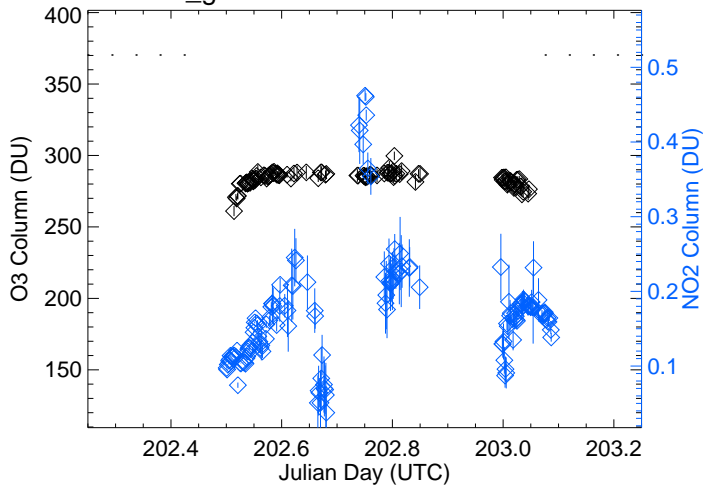

P28_ground-Fort-Collins Date: 0723

P28_ground-Fort-Collins Date: 0721