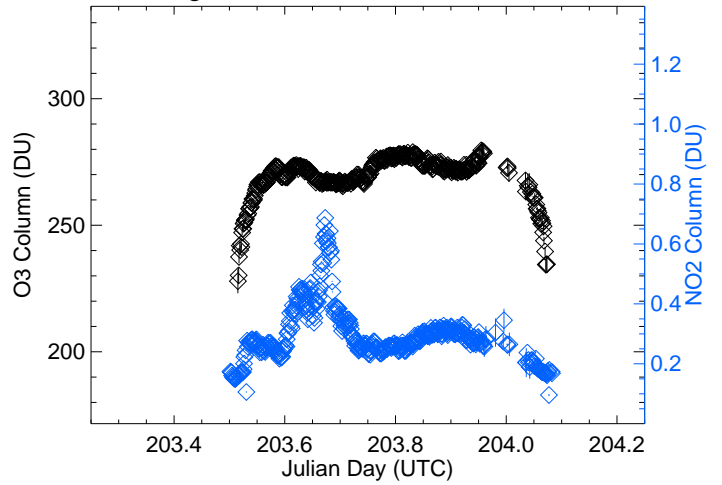

P18_ground-Table-Mtn Average Diurnal Cycle

P18_ground-Table-Mtn Date: 0720

P18_ground-Table-Mtn Date: 0721

P18_ground-Table-Mtn Date: 0722

P18_ground-Table-Mtn Date: 0723

P18_ground-Table-Mtn Date: 0724

P21_ground-Weld-Tower Average Diurnal Cycle

P21_ground-Weld-Tower Date: 0720

P21_ground-Weld-Tower Date: 0721

P21_ground-Weld-Tower Date: 0722

P21_ground-Weld-Tower Date: 0723

P21_ground-Weld-Tower Date: 0724

P26_ground-Chatfield-Park Average Diurnal Cycle

P26_ground-Chatfield-Park Date: 0720

P26_ground-Chatfield-Park Date: 0721

P26_ground-Chatfield-Park Date: 0722

P26_ground-Chatfield-Park Date: 0723

P26_ground-Chatfield-Park Date: 0724

P27_ground-I25-Denver Average Diurnal Cycle