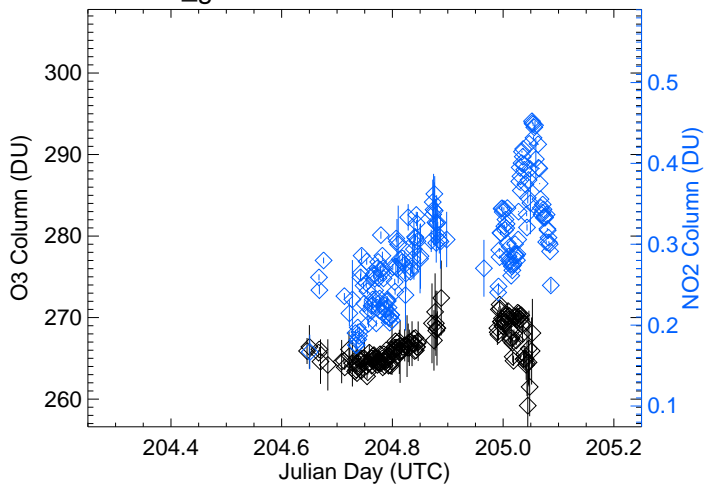

P21_ground-Weld-Tower Date: 0720

P21_ground-Weld-Tower Date: 0721

P21_ground-Weld-Tower Date: 0722

P21_ground-Weld-Tower Date: 0723

P21_ground-Weld-Tower Date: 0724

P26_ground-Chatfield-Park Average Diurnal Cycle

P26_ground-Chatfield-Park Date: 0720

P26_ground-Chatfield-Park Date: 0721

P26_ground-Chatfield-Park Date: 0722

P26_ground-Chatfield-Park Date: 0723

P26_ground-Chatfield-Park Date: 0724

P27_ground-I25-Denver Average Diurnal Cycle