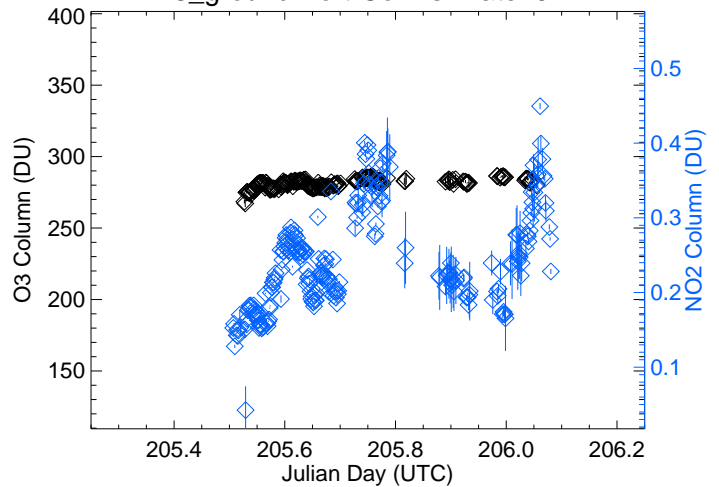

P27_ground-I25-Denver Date: 0720

P27_ground-I25-Denver Date: 0721

P27_ground-I25-Denver Date: 0722

P27_ground-I25-Denver Date: 0723

P27_ground-I25-Denver Date: 0724

P28_ground-Fort-Collins Average Diurnal Cycle

P28_ground-Fort-Collins Date: 0720

P28_ground-Fort-Collins Date: 0721

P28_ground-Fort-Collins Date: 0722

P28_ground-Fort-Collins Date: 0723

P28_ground-Fort-Collins Date: 0724

P29_ground-Niwot-Ridge Average Diurnal Cycle

P29_ground-Niwot-Ridge Date: 0720

P29_ground-Niwot-Ridge Date: 0721

P29_ground-Niwot-Ridge Date: 0722

P29_ground-Niwot-Ridge Date: 0723

P29_ground-Niwot-Ridge Date: 0724

P31_ground-Rocky-Flats Average Diurnal Cycle