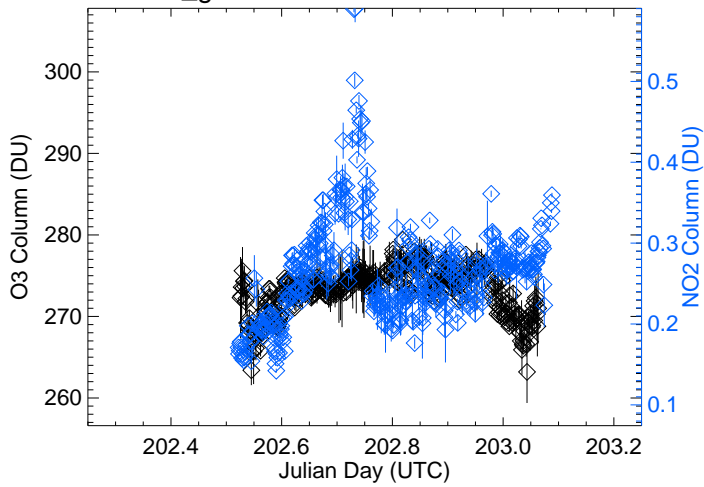

P18_ground-Table-Mtn Average Diurnal Cycle

P18_ground-Table-Mtn Date: 0720

P18_ground-Table-Mtn Date: 0721

P18_ground-Table-Mtn Date: 0722

P18_ground-Table-Mtn Date: 0723

P18_ground-Table-Mtn Date: 0724

P21_ground-Weld-Tower Average Diurnal Cycle

P21_ground-Weld-Tower Date: 0720

P21_ground-Weld-Tower Date: 0721

P21_ground-Weld-Tower Date: 0722

P21_ground-Weld-Tower Date: 0723

P21_ground-Weld-Tower Date: 0724

P26_ground-Chatfield-Park Average Diurnal Cycle