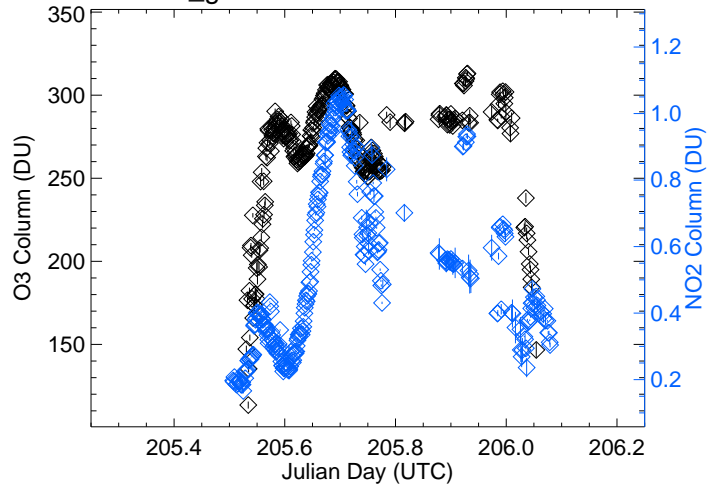

P17_ground-Fort-Collins Average Diurnal Cycle

P17_ground-Fort-Collins Date: 0720

P17_ground-Fort-Collins Date: 0721

P17_ground-Fort-Collins Date: 0722

P17_ground-Fort-Collins Date: 0723

P17_ground-Fort-Collins Date: 0724

P18_ground-Table-Mtn Average Diurnal Cycle

P18_ground-Table-Mtn Date: 0720

P18_ground-Table-Mtn Date: 0721

P18_ground-Table-Mtn Date: 0722

P18_ground-Table-Mtn Date: 0723

P18_ground-Table-Mtn Date: 0724

P21_ground-Weld-Tower Average Diurnal Cycle

P21_ground-Weld-Tower Date: 0720

P21_ground-Weld-Tower Date: 0721

P21_ground-Weld-Tower Date: 0722

P21_ground-Weld-Tower Date: 0723

P21_ground-Weld-Tower Date: 0724

P26_ground-Chatfield-Park Average Diurnal Cycle