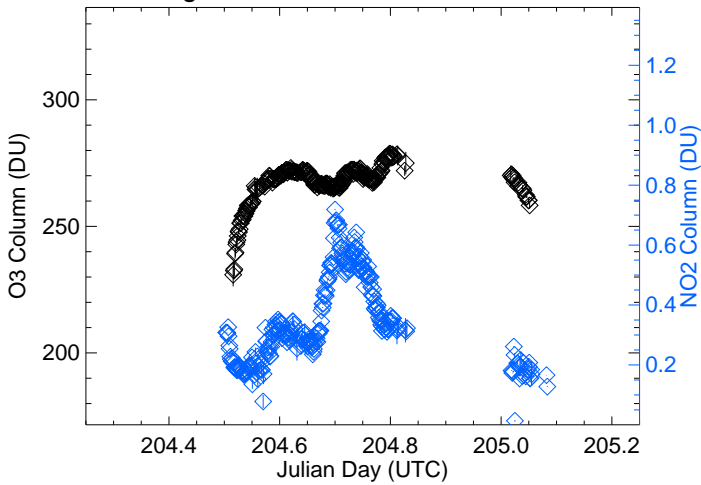

P21_ground-Weld-Tower Date: 0720

P21_ground-Weld-Tower Date: 0721

P21_ground-Weld-Tower Date: 0722

P21_ground-Weld-Tower Date: 0723

P21_ground-Weld-Tower Date: 0724

P26_ground-Chatfield-Park Average Diurnal Cycle

P26_ground-Chatfield-Park Date: 0720

P26_ground-Chatfield-Park Date: 0721

P26_ground-Chatfield-Park Date: 0722

P26_ground-Chatfield-Park Date: 0723

P26_ground-Chatfield-Park Date: 0724

P27_ground-I25-Denver Average Diurnal Cycle