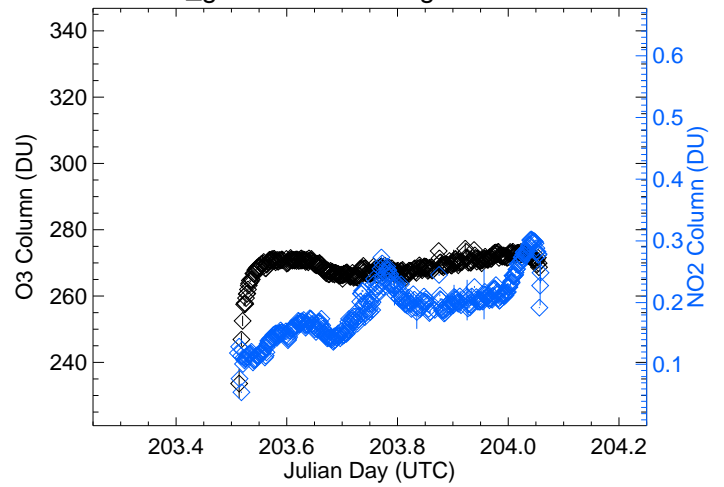

P29_ground-Niwot-Ridge Date: 0724

P29_ground-Niwot-Ridge Date: 0722