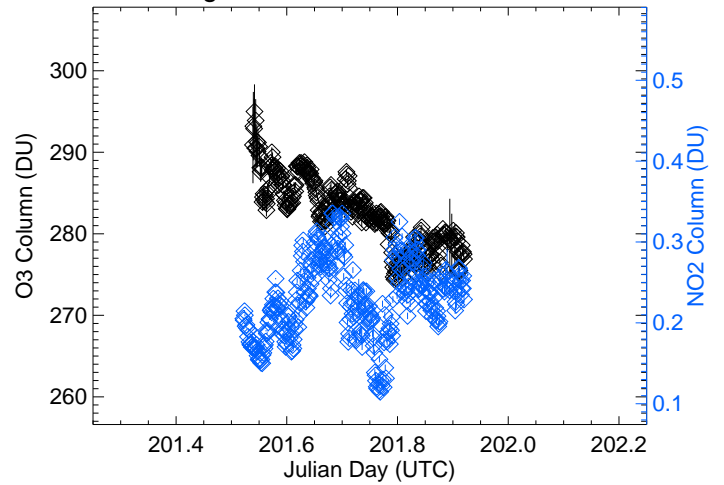

P18_ground-Table-Mtn Average Diurnal Cycle

P18_ground-Table-Mtn Date: 0720

P18_ground-Table-Mtn Date: 0721

P18_ground-Table-Mtn Date: 0722

P18_ground-Table-Mtn Date: 0723

P18_ground-Table-Mtn Date: 0724

P21_ground-Weld-Tower Average Diurnal Cycle

P21_ground-Weld-Tower Date: 0720

P21_ground-Weld-Tower Date: 0721

P21_ground-Weld-Tower Date: 0722

P21_ground-Weld-Tower Date: 0723

P21_ground-Weld-Tower Date: 0724

P26_ground-Chatfield-Park Average Diurnal Cycle