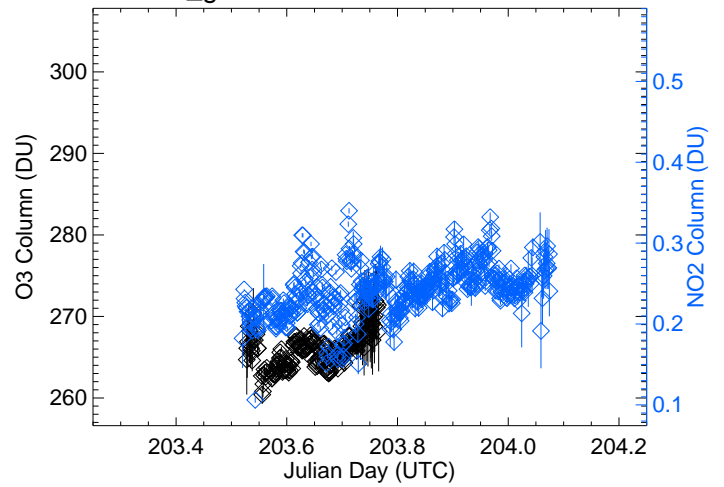

P18_ground-Table-Mtn Average Diurnal Cycle

P18_ground-Table-Mtn Date: 0720

P18_ground-Table-Mtn Date: 0721

P18_ground-Table-Mtn Date: 0722

P18_ground-Table-Mtn Date: 0723

P18_ground-Table-Mtn Date: 0724

P21_ground-Weld-Tower Average Diurnal Cycle

P21_ground-Weld-Tower Date: 0720

P21_ground-Weld-Tower Date: 0721

P21_ground-Weld-Tower Date: 0722

P21_ground-Weld-Tower Date: 0723

P21_ground-Weld-Tower Date: 0724

P26_ground-Chatfield-Park Average Diurnal Cycle