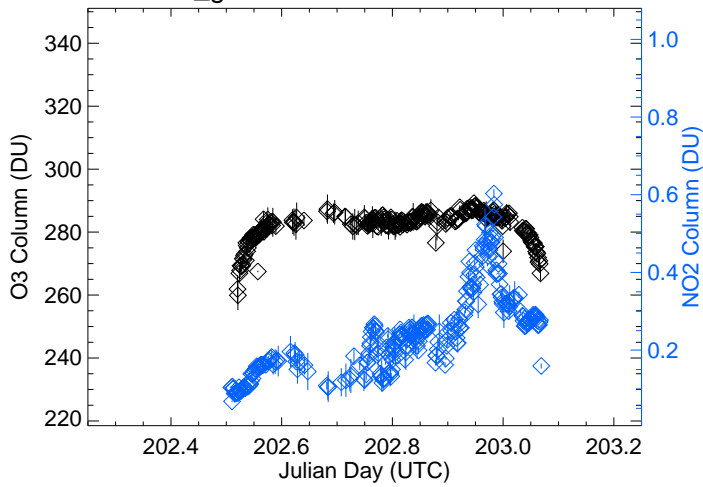

P17_ground-Fort-Collins Average Diurnal Cycle

P17_ground-Fort-Collins Date: 0720

P17_ground-Fort-Collins Date: 0721

P17_ground-Fort-Collins Date: 0722

P17_ground-Fort-Collins Date: 0723

P17_ground-Fort-Collins Date: 0724

P18_ground-Table-Mtn Average Diurnal Cycle

P18_ground-Table-Mtn Date: 0720

P18_ground-Table-Mtn Date: 0721

P18_ground-Table-Mtn Date: 0722

P18_ground-Table-Mtn Date: 0723

P18_ground-Table-Mtn Date: 0724

P21_ground-Weld-Tower Average Diurnal Cycle

P21_ground-Weld-Tower Date: 0720

P21_ground-Weld-Tower Date: 0721

P21_ground-Weld-Tower Date: 0722

P21_ground-Weld-Tower Date: 0723

P21_ground-Weld-Tower Date: 0724

P26_ground-Chatfield-Park Average Diurnal Cycle