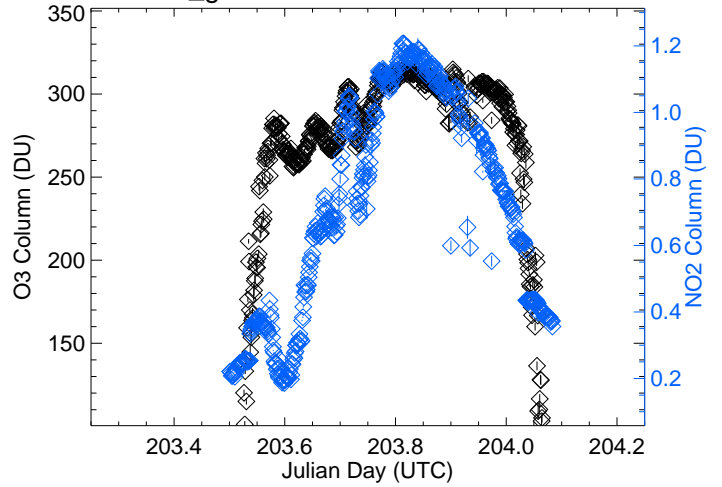

P17_ground-Fort-Collins Average Diurnal Cycle

P17_ground-Fort-Collins Date: 0720

P17_ground-Fort-Collins Date: 0721

P17_ground-Fort-Collins Date: 0722

P17_ground-Fort-Collins Date: 0723

P17_ground-Fort-Collins Date: 0724

P18_ground-Table-Mtn Average Diurnal Cycle

P18_ground-Table-Mtn Date: 0720

P18_ground-Table-Mtn Date: 0721

P18_ground-Table-Mtn Date: 0722

P18_ground-Table-Mtn Date: 0723

P18_ground-Table-Mtn Date: 0724

P21_ground-Weld-Tower Average Diurnal Cycle

P21_ground-Weld-Tower Date: 0720

P21_ground-Weld-Tower Date: 0721

P21_ground-Weld-Tower Date: 0722

P21_ground-Weld-Tower Date: 0723

P21_ground-Weld-Tower Date: 0724

P26_ground-Chatfield-Park Average Diurnal Cycle