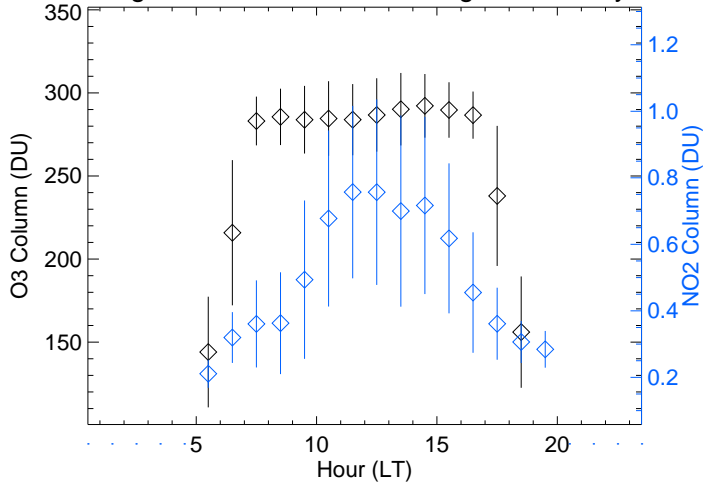

P17_ground-Fort-Collins Average Diurnal Cycle

P17_ground-Fort-Collins Date: 0720

P17_ground-Fort-Collins Date: 0721

P17_ground-Fort-Collins Date: 0722

P17_ground-Fort-Collins Date: 0723

P17_ground-Fort-Collins Date: 0724

P18_ground-Table-Mtn Average Diurnal Cycle

P18_ground-Table-Mtn Date: 0720

P18_ground-Table-Mtn Date: 0721

P18_ground-Table-Mtn Date: 0722

P18_ground-Table-Mtn Date: 0723

P18_ground-Table-Mtn Date: 0724

P21_ground-Weld-Tower Average Diurnal Cycle

P21_ground-Weld-Tower Date: 0720

P21_ground-Weld-Tower Date: 0721

P21_ground-Weld-Tower Date: 0722

P21_ground-Weld-Tower Date: 0723

P21_ground-Weld-Tower Date: 0724

P26_ground-Chatfield-Park Average Diurnal Cycle