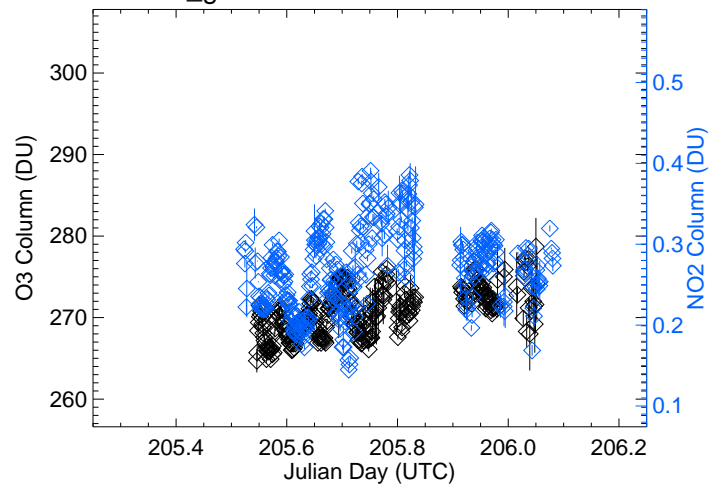

P18_ground-Table-Mtn Average Diurnal Cycle

P18_ground-Table-Mtn Date: 0720

P18_ground-Table-Mtn Date: 0721

P18_ground-Table-Mtn Date: 0722

P18_ground-Table-Mtn Date: 0723

P18_ground-Table-Mtn Date: 0724

P21_ground-Weld-Tower Average Diurnal Cycle

P21_ground-Weld-Tower Date: 0720

P21_ground-Weld-Tower Date: 0721

P21_ground-Weld-Tower Date: 0722

P21_ground-Weld-Tower Date: 0723

P21_ground-Weld-Tower Date: 0724

P26_ground-Chatfield-Park Average Diurnal Cycle

P26_ground-Chatfield-Park Date: 0720

P26_ground-Chatfield-Park Date: 0721

P26_ground-Chatfield-Park Date: 0722

P26_ground-Chatfield-Park Date: 0723

P26_ground-Chatfield-Park Date: 0724

P27_ground-I25-Denver Average Diurnal Cycle