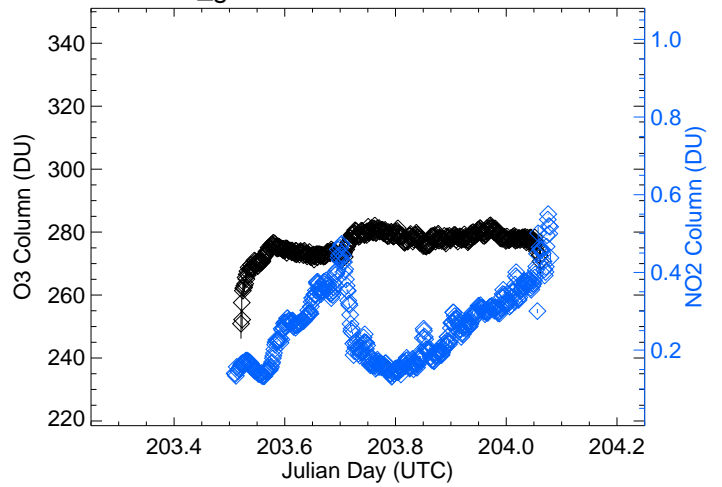

P18_ground-Table-Mtn Average Diurnal Cycle

P18_ground-Table-Mtn Date: 0720

P18_ground-Table-Mtn Date: 0721

P18_ground-Table-Mtn Date: 0722

P18_ground-Table-Mtn Date: 0723

P18_ground-Table-Mtn Date: 0724

P21_ground-Weld-Tower Average Diurnal Cycle

P21_ground-Weld-Tower Date: 0720

P21_ground-Weld-Tower Date: 0721

P21_ground-Weld-Tower Date: 0722

P21_ground-Weld-Tower Date: 0723

P21_ground-Weld-Tower Date: 0724

P26_ground-Chatfield-Park Average Diurnal Cycle