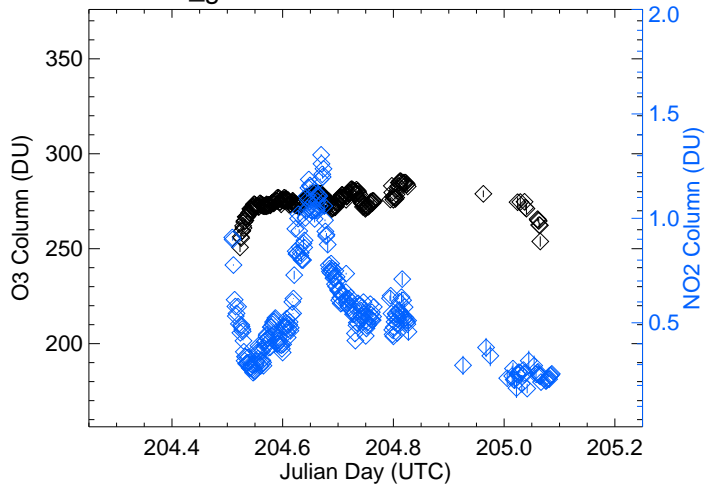

P21_ground-Weld-Tower Date: 0720

P21_ground-Weld-Tower Date: 0721

P21_ground-Weld-Tower Date: 0722

P21_ground-Weld-Tower Date: 0723

P21_ground-Weld-Tower Date: 0724

P26_ground-Chatfield-Park Average Diurnal Cycle

P26_ground-Chatfield-Park Date: 0720

P26_ground-Chatfield-Park Date: 0721

P26_ground-Chatfield-Park Date: 0722

P26_ground-Chatfield-Park Date: 0723

P26_ground-Chatfield-Park Date: 0724

P27_ground-I25-Denver Average Diurnal Cycle

P27_ground-I25-Denver Date: 0720

P27_ground-I25-Denver Date: 0721

P27_ground-I25-Denver Date: 0722

P27_ground-I25-Denver Date: 0723

P27_ground-I25-Denver Date: 0724

P28_ground-Fort-Collins Average Diurnal Cycle