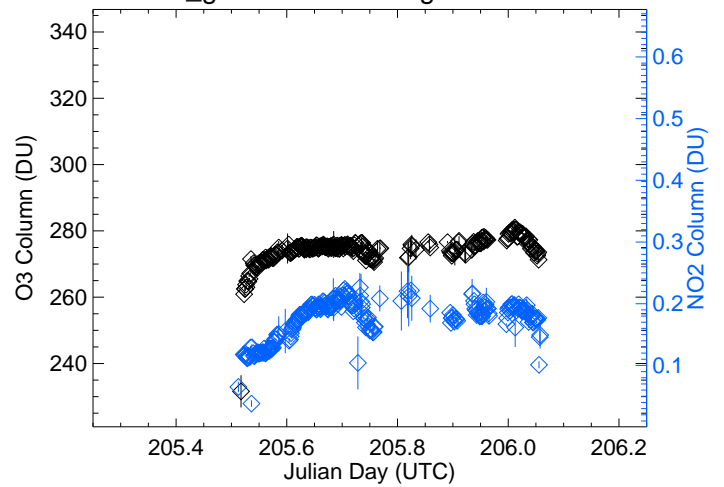

P29_ground-Niwot-Ridge Date: 0720

P29_ground-Niwot-Ridge Date: 0721

P29_ground-Niwot-Ridge Date: 0722

P29_ground-Niwot-Ridge Date: 0723

P29_ground-Niwot-Ridge Date: 0724

P31_ground-Rocky-Flats Average Diurnal Cycle