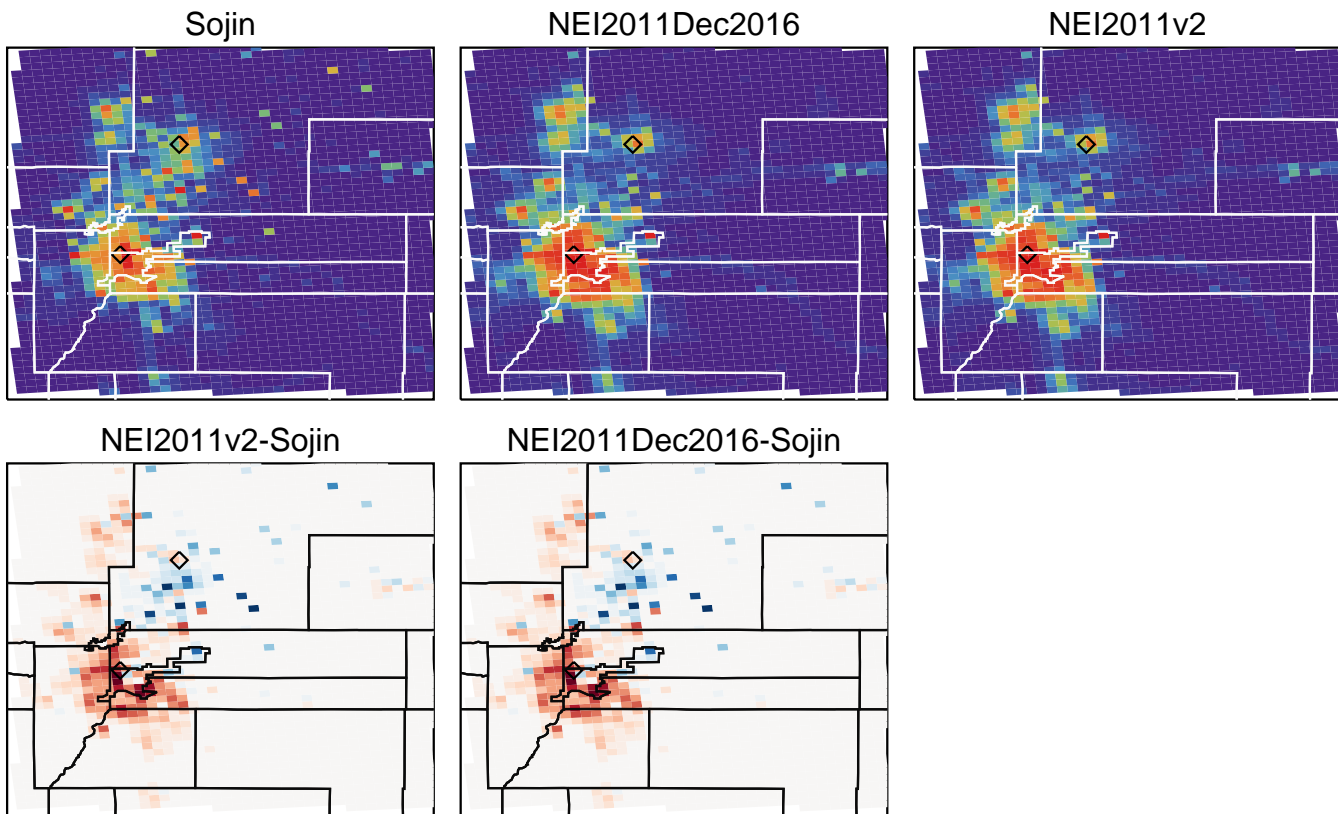

E_C2H6 Difference (Mg/Day)

Domain Total 2014-07-17

Sojin 7.000E+00 Mg
 NEI2011v2 9.000E+00 Mg
 NEI2011Dec2016 9.000E+00 Mg
 Sojin/NEI2011v2 0.79
 Sojin/NEI2011Dec2016 0.79

E_C3H6 (Mg/day/grid)

E_C3H6 Difference (Mg/Day)