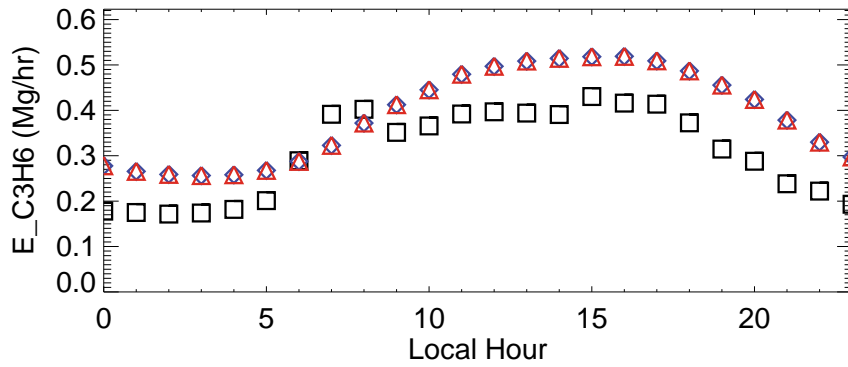

Domain Total 2014-07-17

Sojin 7.000E+00 Mg
NEI2011v2 9.000E+00 Mg
NEI2011Dec2016 9.000E+00 Mg
Sojin/NEI2011v2 0.79
Sojin/NEI2011Dec2016 0.79