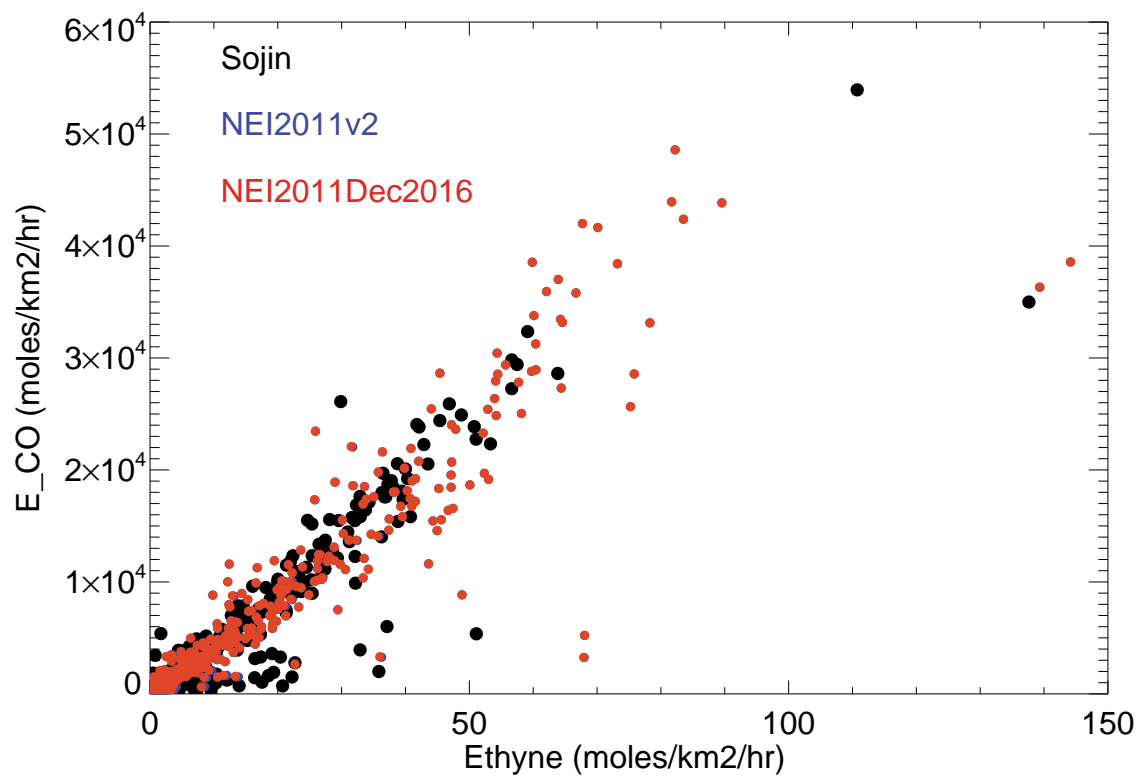

Domain Total 2014-07-17

Sojin 1.084E+03 Mg
 NEI2011v2 1.570E+03 Mg
 NEI2011Dec2016 1.575E+03 Mg
 Sojin/NEI2011v2 0.69
 Sojin/NEI2011Dec2016 0.69

E_CO (Mg/day/grid)

E_CO Difference (Mg/Day)

Domain Total 2014-07-17