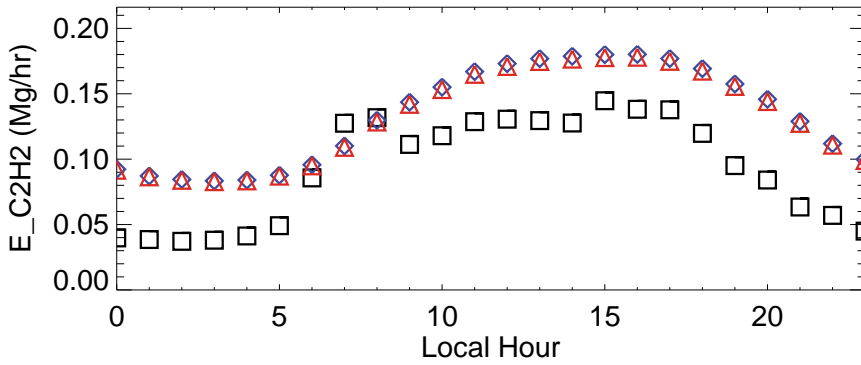

Domain Total 2014-07-17

Sojin 2.000E+00 Mg
NEI2011v2 3.000E+00 Mg
NEI2011Dec2016 3.000E+00 Mg
Sojin/NEI2011v2 0.69
Sojin/NEI2011Dec2016 0.70