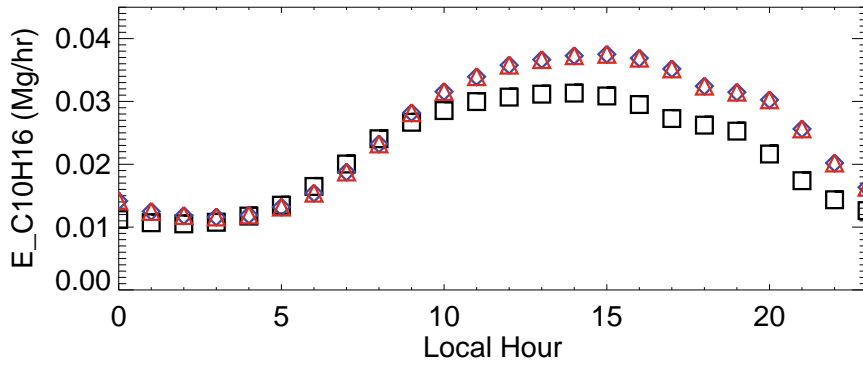

E_BIGALK (Mg/day/grid)

E_BIGALK Difference (Mg/Day)

Domain Total 2014-07-17

Sojin 0.000E+00 Mg
 NEI2011v2 0.000E+00 Mg
 NEI2011Dec2016 0.000E+00 Mg
 Sojin/NEI2011v2 0.85
 Sojin/NEI2011Dec2016 0.85

E_C10H16 (Mg/day/grid)