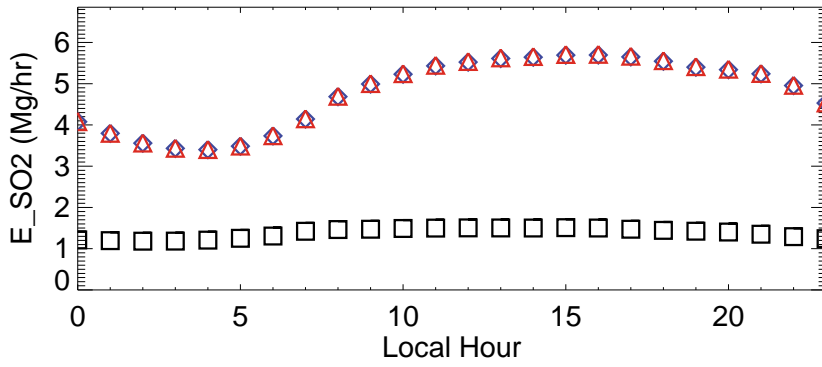

Domain Total 2014-07-17

Sojin 3.300E+01 Mg
NEI2011v2 1.140E+02 Mg
NEI2011Dec2016 1.150E+02 Mg
Sojin/NEI2011v2 0.29
Sojin/NEI2011Dec2016 0.29