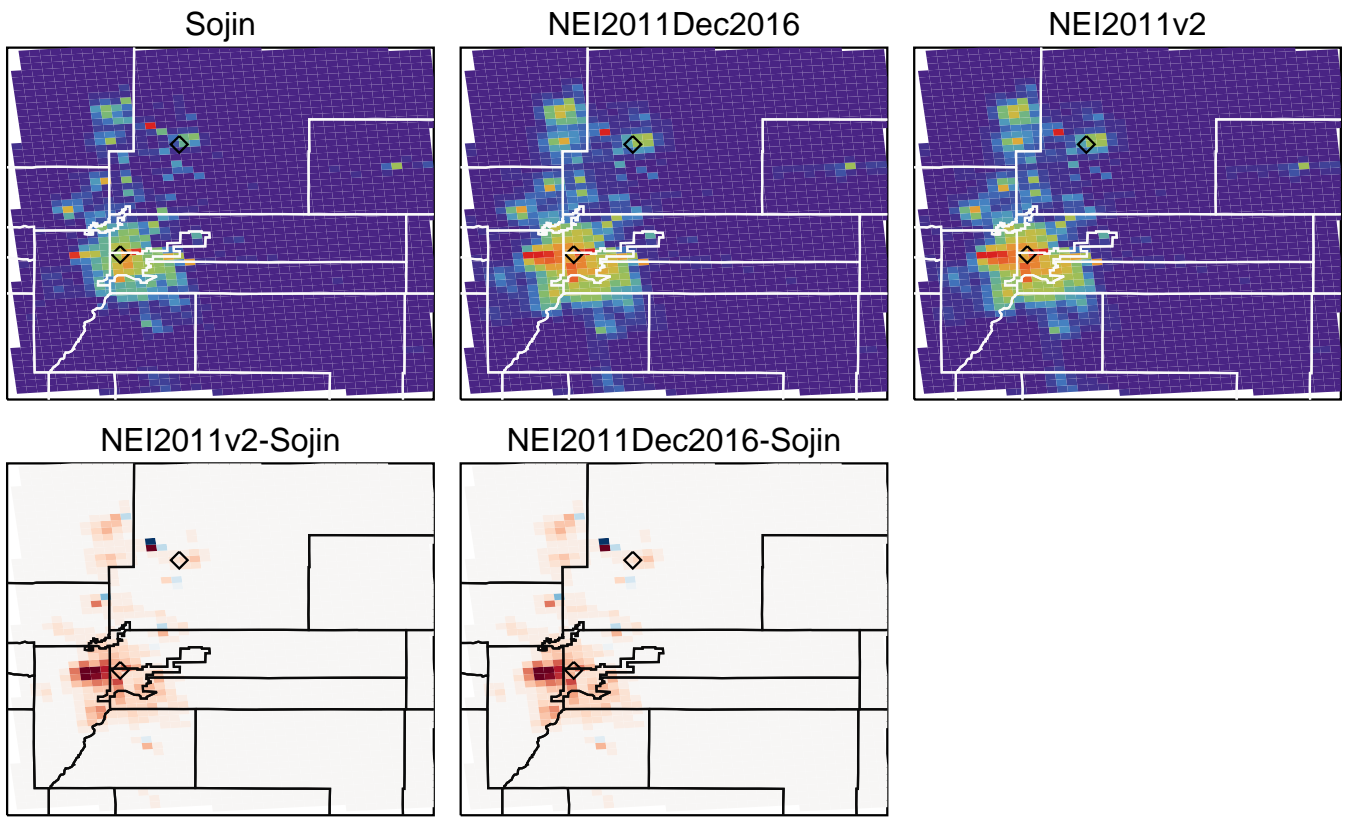

Domain Total 2014-07-17

Sojin 1.000E+00 Mg
NEI2011v2 2.000E+00 Mg
NEI2011Dec2016 2.000E+00 Mg
Sojin/NEI2011v2 0.55
Sojin/NEI2011Dec2016 0.55

E_MEK (Mg/day/grid)

E_MEK Difference (Mg/Day)