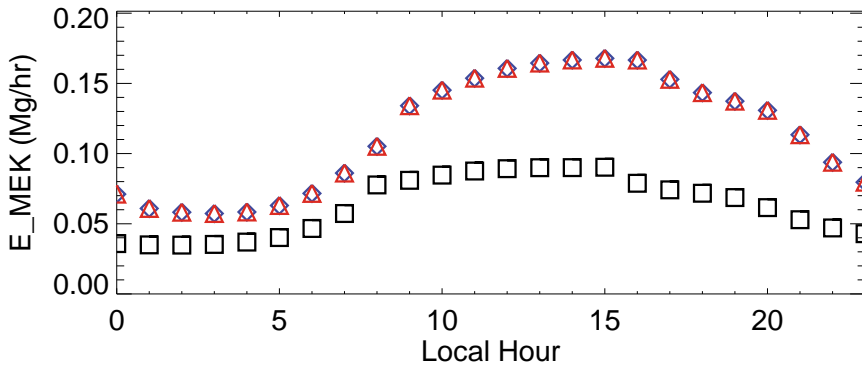

Domain Total 2014-07-17

Sojin 1.000E+00 Mg
NEI2011v2 2.000E+00 Mg
NEI2011Dec2016 2.000E+00 Mg
Sojin/NEI2011v2 0.55
Sojin/NEI2011Dec2016 0.55