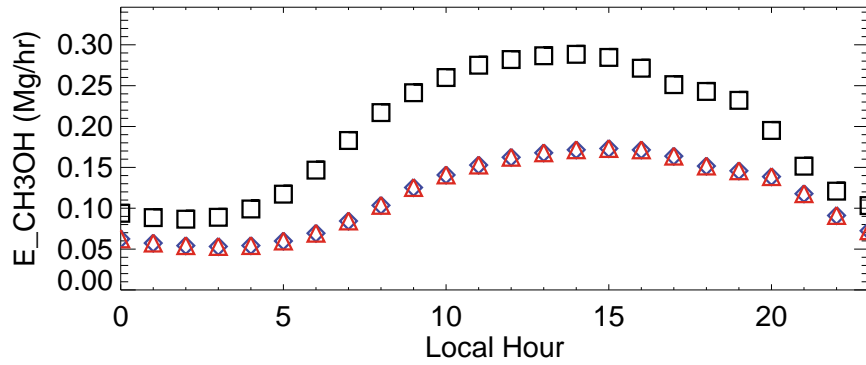

Domain Total 2014-07-17

Sojin 4.000E+00 Mg
NEI2011v2 2.000E+00 Mg
NEI2011Dec2016 2.000E+00 Mg
Sojin/NEI2011v2 1.68
Sojin/NEI2011Dec2016 1.68