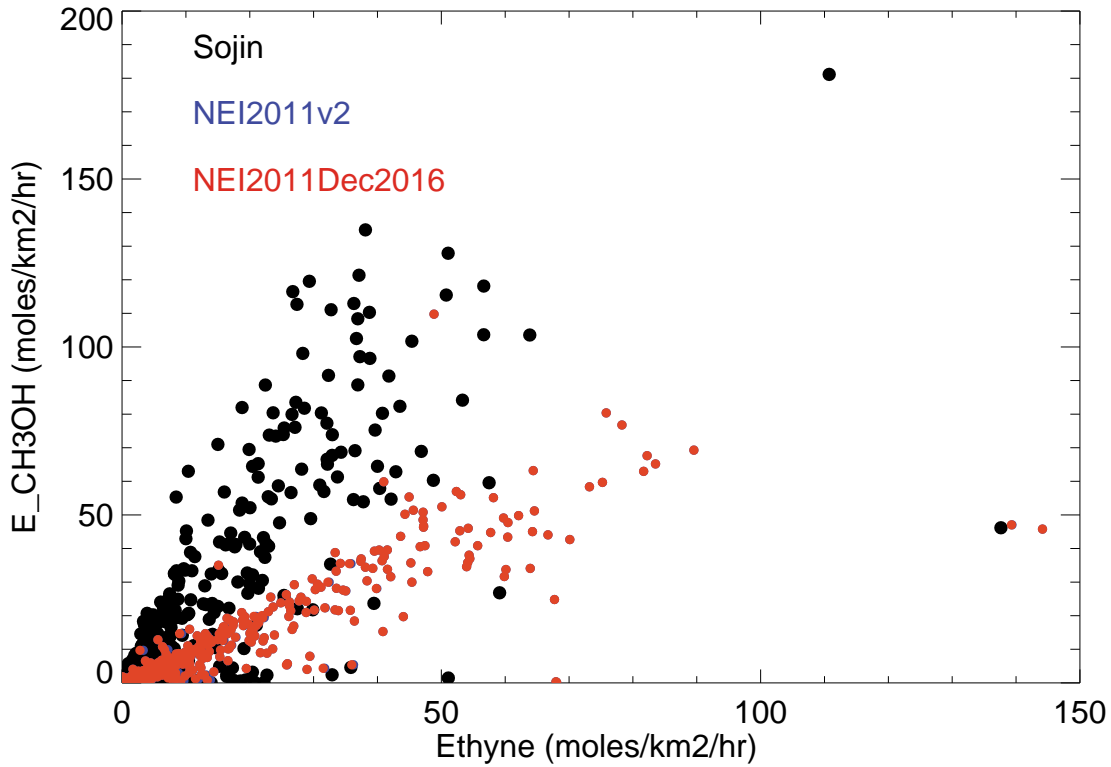

E_CH3COCH3 Difference (Mg/Day)

Domain Total 2014-07-17

Sojin 4.000E+00 Mg
 NEI2011v2 2.000E+00 Mg
 NEI2011Dec2016 2.000E+00 Mg
 Sojin/NEI2011v2 1.68
 Sojin/NEI2011Dec2016 1.68

E_CH3OH (Mg/day/grid)

E_CH3OH Difference (Mg/Day)