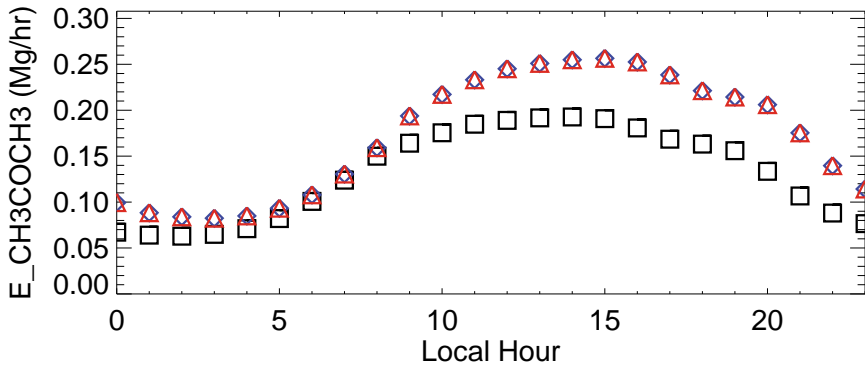

E_CH3CHO (Mg/day/grid)

E_CH3CHO Difference (Mg/Day)

Domain Total 2014-07-17

Sojin 3.000E+00 Mg
 NEI2011v2 4.000E+00 Mg
 NEI2011Dec2016 4.000E+00 Mg
 Sojin/NEI2011v2 0.76
 Sojin/NEI2011Dec2016 0.76

E_CH3COCH3 (Mg/day/grid)