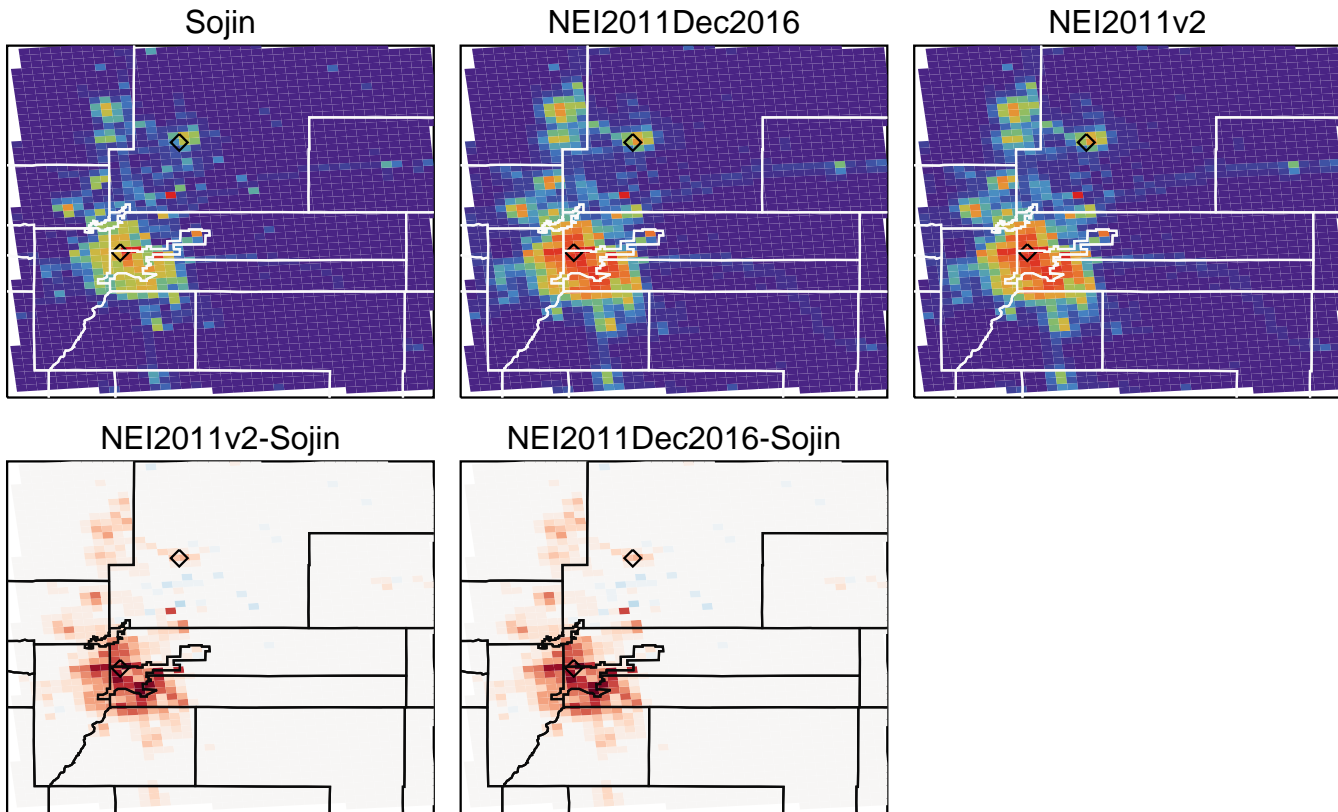

E_TOLUENE (Mg/day/grid)

E_TOLUENE Difference (Mg/Day)

Domain Total 2014-07-17

Sojin 5.000E+00 Mg
 NEI2011v2 1.000E+01 Mg
 NEI2011Dec2016 1.000E+01 Mg
 Sojin/NEI2011v2 0.52
 Sojin/NEI2011Dec2016 0.52

E_BIGENE (Mg/day/grid)