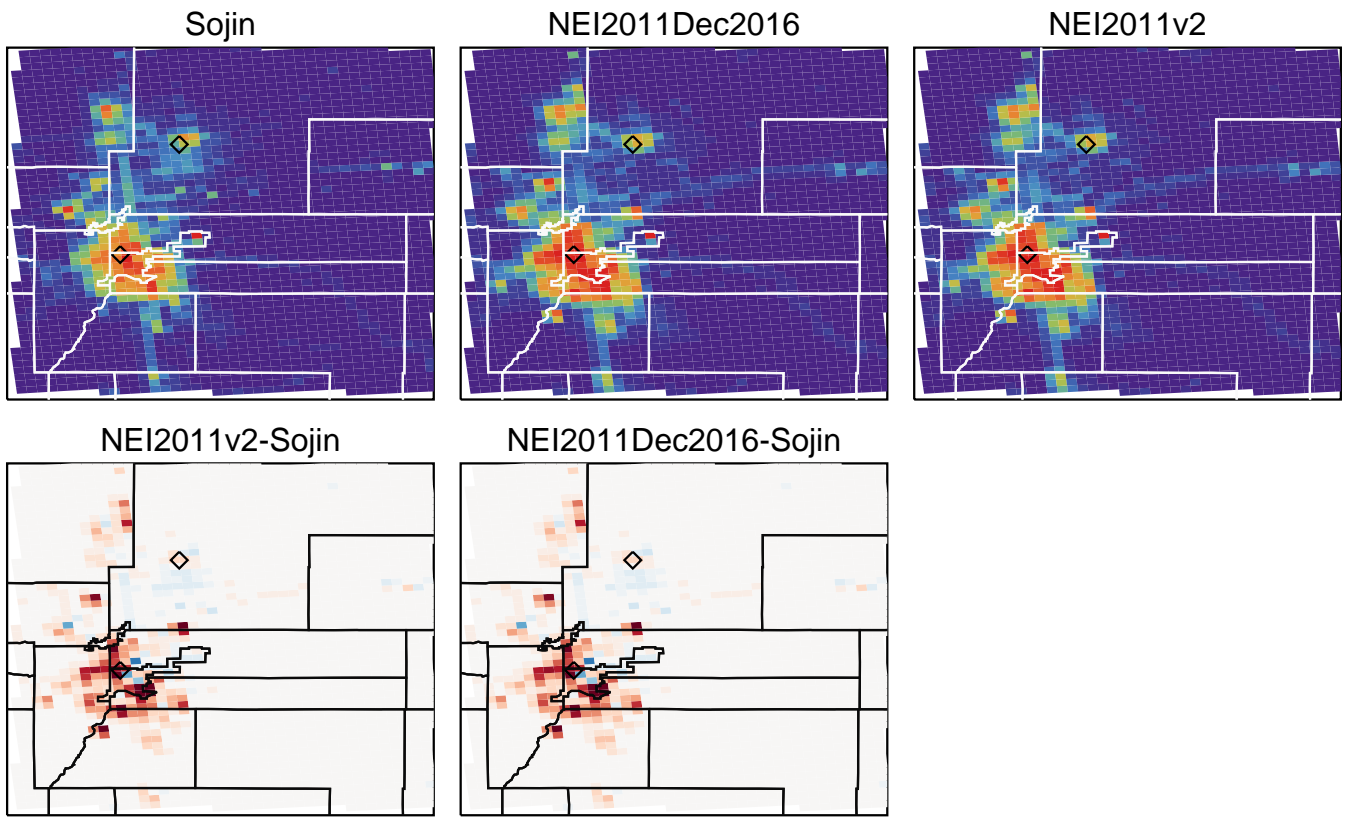

Domain Total 2014-07-17

Sojin 1.084E+03 Mg
 NEI2011v2 1.570E+03 Mg
 NEI2011Dec2016 1.575E+03 Mg
 Sojin/NEI2011v2 0.69
 Sojin/NEI2011Dec2016 0.69

E_CO (Mg/day/grid)

E_CO Difference (Mg/Day)

Domain Total 2014-07-17