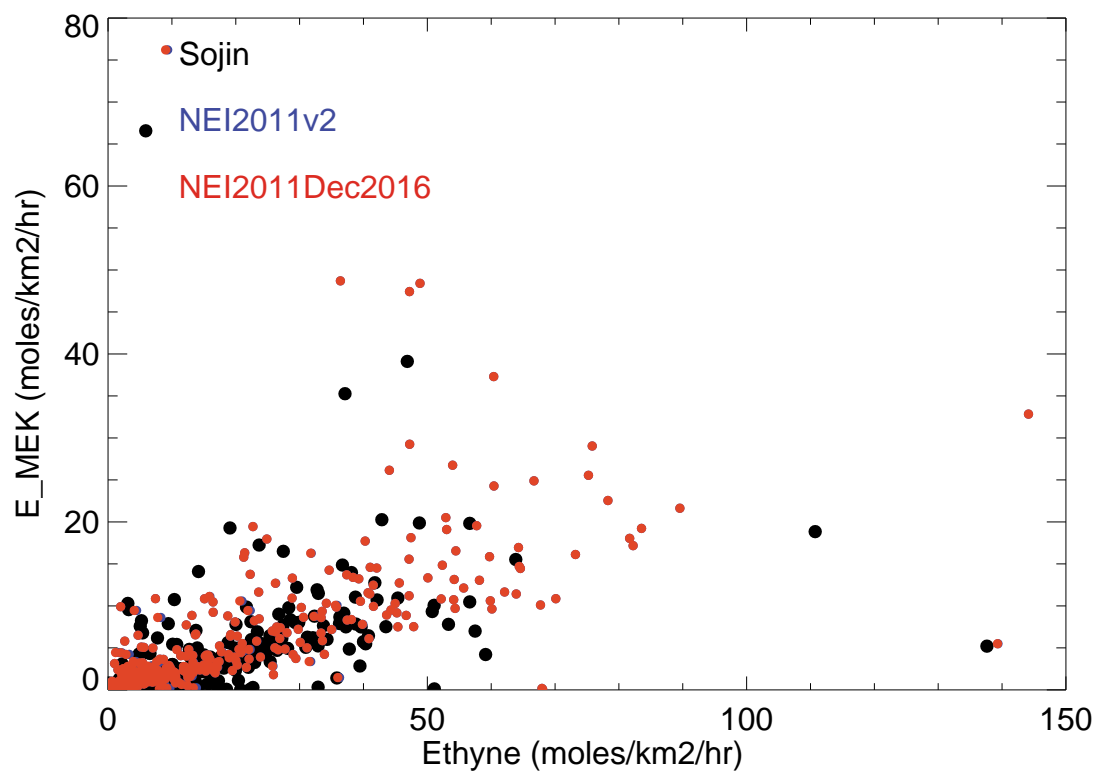

Domain Total 2014-07-17

Sojin 1.000E+00 Mg
 NEI2011v2 2.000E+00 Mg
 NEI2011Dec2016 2.000E+00 Mg
 Sojin/NEI2011v2 0.55
 Sojin/NEI2011Dec2016 0.55

E_MEK (Mg/day/grid)

E_MEK Difference (Mg/Day)

Domain Total 2014-07-17