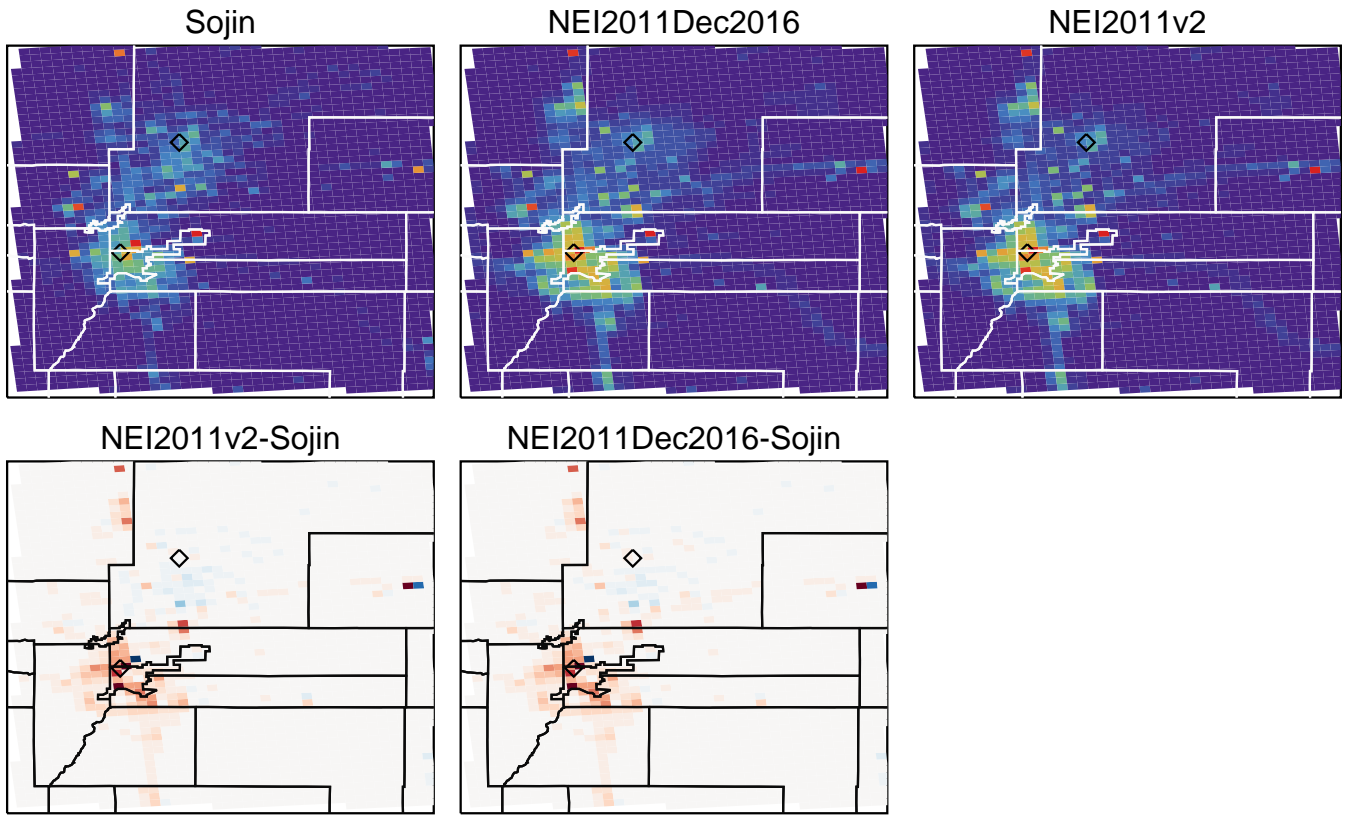

Domain Total 2014-07-17

Sojin 6.300E+01 Mg
NEI2011v2 1.020E+02 Mg
NEI2011Dec2016 1.070E+02 Mg
Sojin/NEI2011v2 0.61
Sojin/NEI2011Dec2016 0.59

E_NO (Mg/day/grid)

E_NO Difference (Mg/Day)