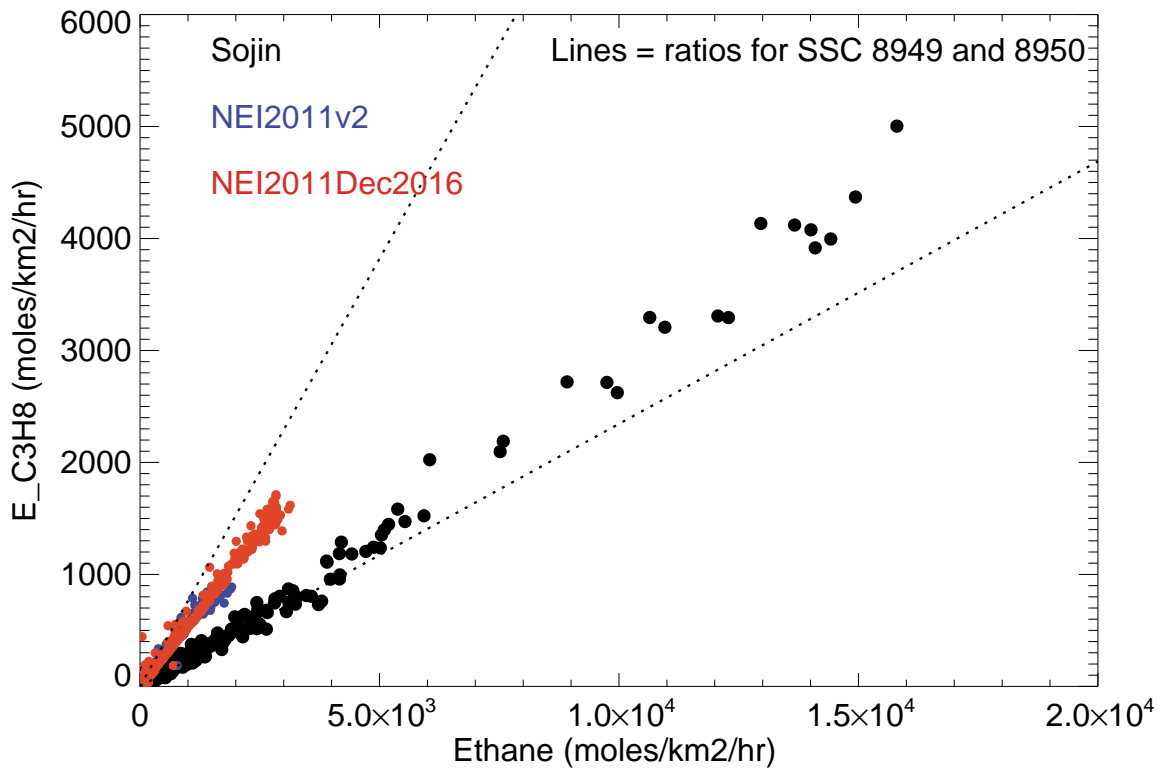

Domain Total 2014-07-17

Sojin 7.800E+01 Mg
 NEI2011v2 8.600E+01 Mg
 NEI2011Dec2016 1.600E+02 Mg
 Sojin/NEI2011v2 0.91
 Sojin/NEI2011Dec2016 0.49

E_C3H8 (Mg/day/grid)

E_C3H8 Difference (Mg/Day)

Domain Total 2014-07-17