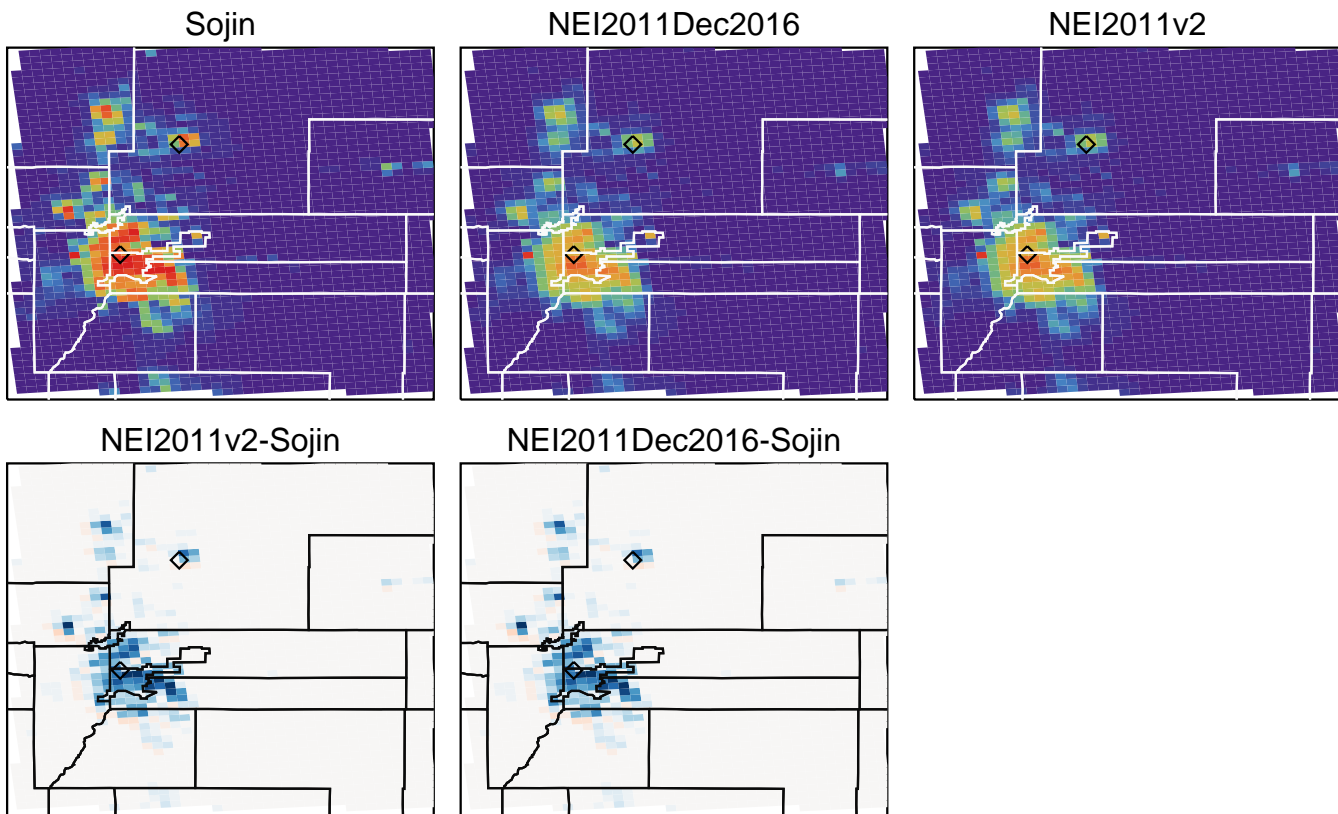

E_CH3COCH3 Difference (Mg/Day)

Domain Total 2014-07-17

Sojin 4.000E+00 Mg
 NEI2011v2 2.000E+00 Mg
 NEI2011Dec2016 2.000E+00 Mg
 Sojin/NEI2011v2 1.68
 Sojin/NEI2011Dec2016 1.68

E_CH3OH (Mg/day/grid)

E_CH3OH Difference (Mg/Day)