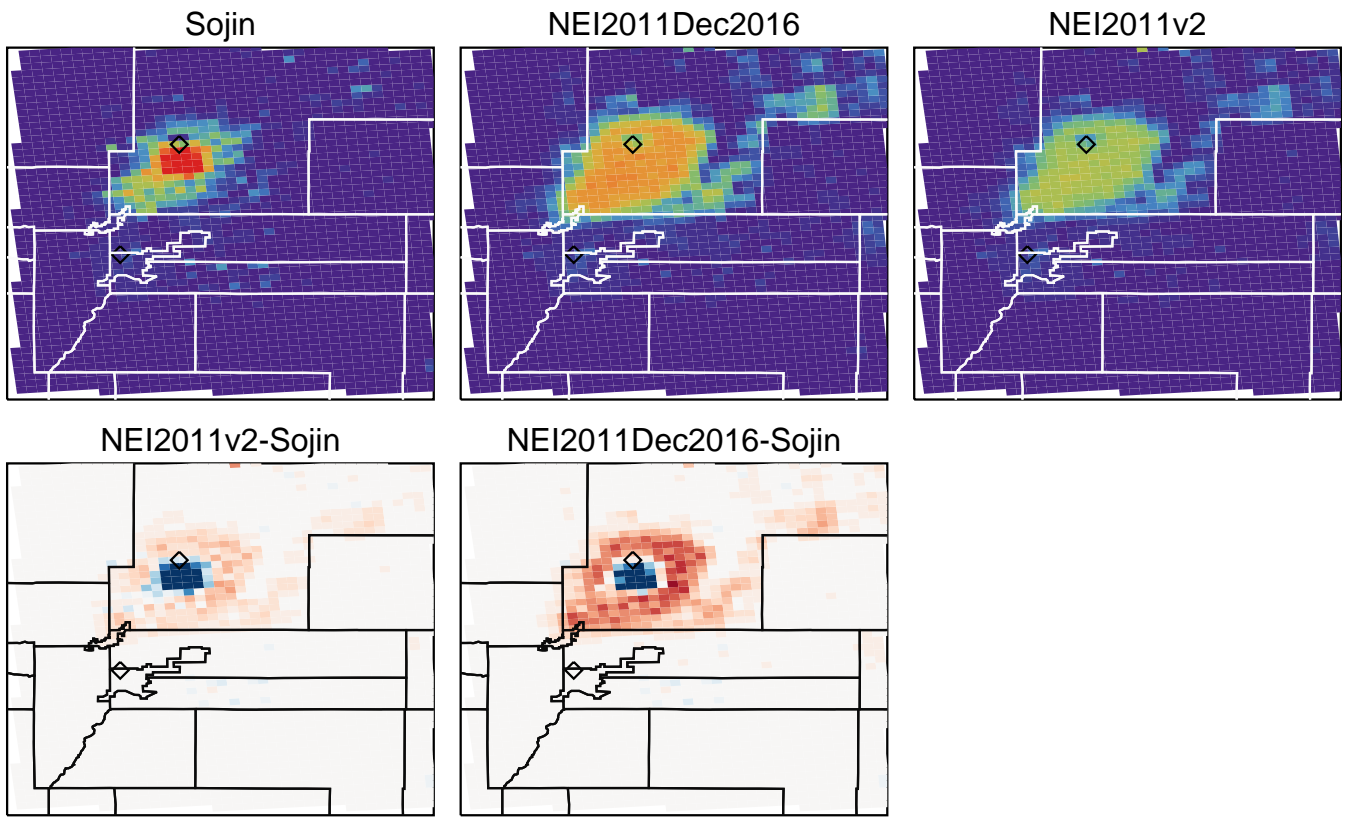

Domain Total 2014-07-17

Sojin 7.800E+01 Mg
NEI2011v2 8.600E+01 Mg
NEI2011Dec2016 1.600E+02 Mg
Sojin/NEI2011v2 0.91
Sojin/NEI2011Dec2016 0.49

E_C3H8 (Mg/day/grid)

E_C3H8 Difference (Mg/Day)