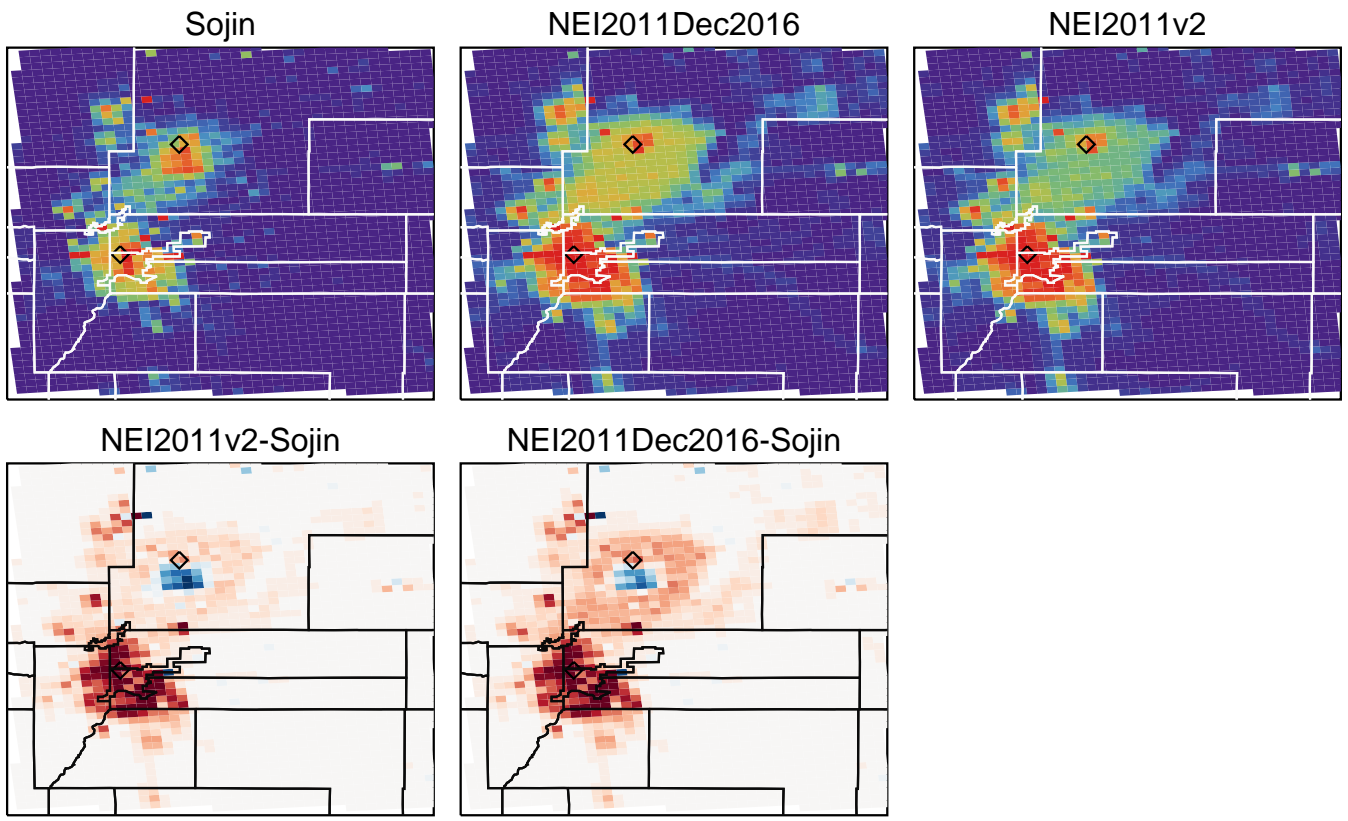

Domain Total 2014-07-17

Sojin 3.000E+00 Mg
NEI2011v2 7.000E+00 Mg
NEI2011Dec2016 8.000E+00 Mg
Sojin/NEI2011v2 0.51
Sojin/NEI2011Dec2016 0.45

E_BENZENE (Mg/day/grid)

E_BENZENE Difference (Mg/Day)