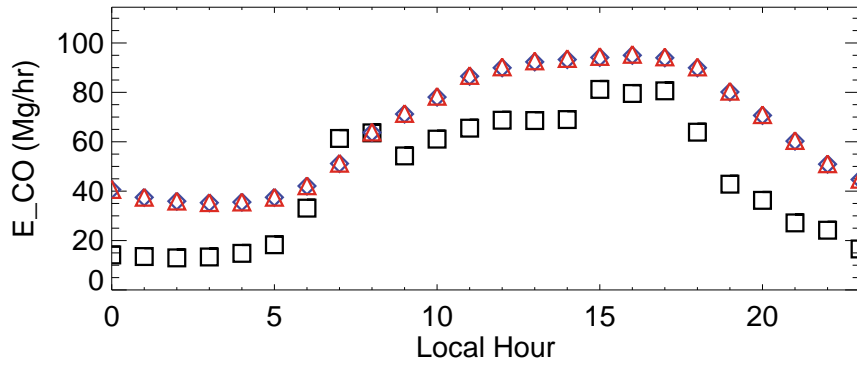

Domain Total 2014-07-17

Sojin 1.084E+03 Mg
 NEI2011v2 1.570E+03 Mg
 NEI2011Dec2016 1.575E+03 Mg
 Sojin/NEI2011v2 0.69
 Sojin/NEI2011Dec2016 0.69

E_CO (Mg/day/grid)

E_CO Difference (Mg/Day)

Domain Total 2014-07-17