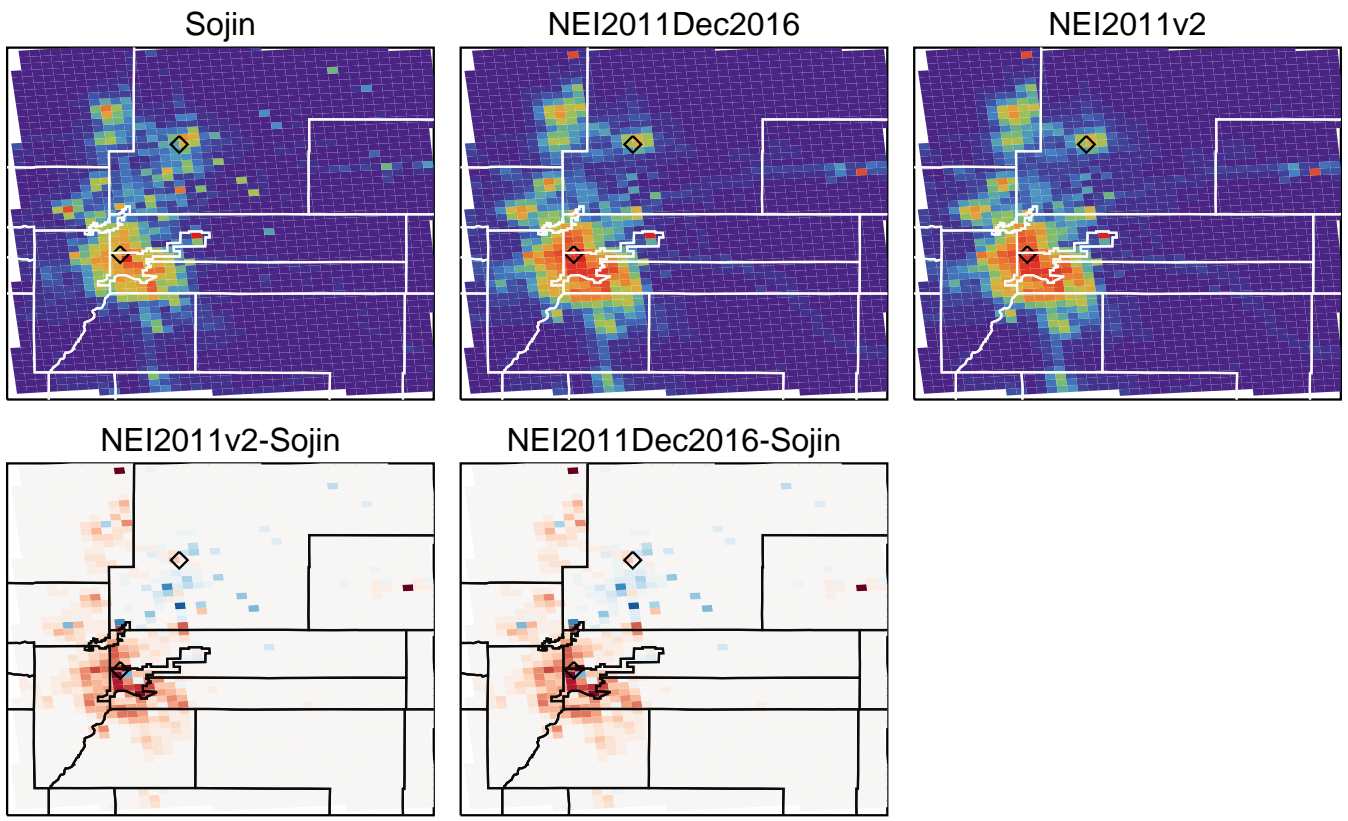

Domain Total 2014-07-17

Sojin 2.000E+00 Mg
NEI2011v2 3.000E+00 Mg
NEI2011Dec2016 3.000E+00 Mg
Sojin/NEI2011v2 0.69
Sojin/NEI2011Dec2016 0.70

E_C2H2 (Mg/day/grid)

E_C2H2 Difference (Mg/Day)