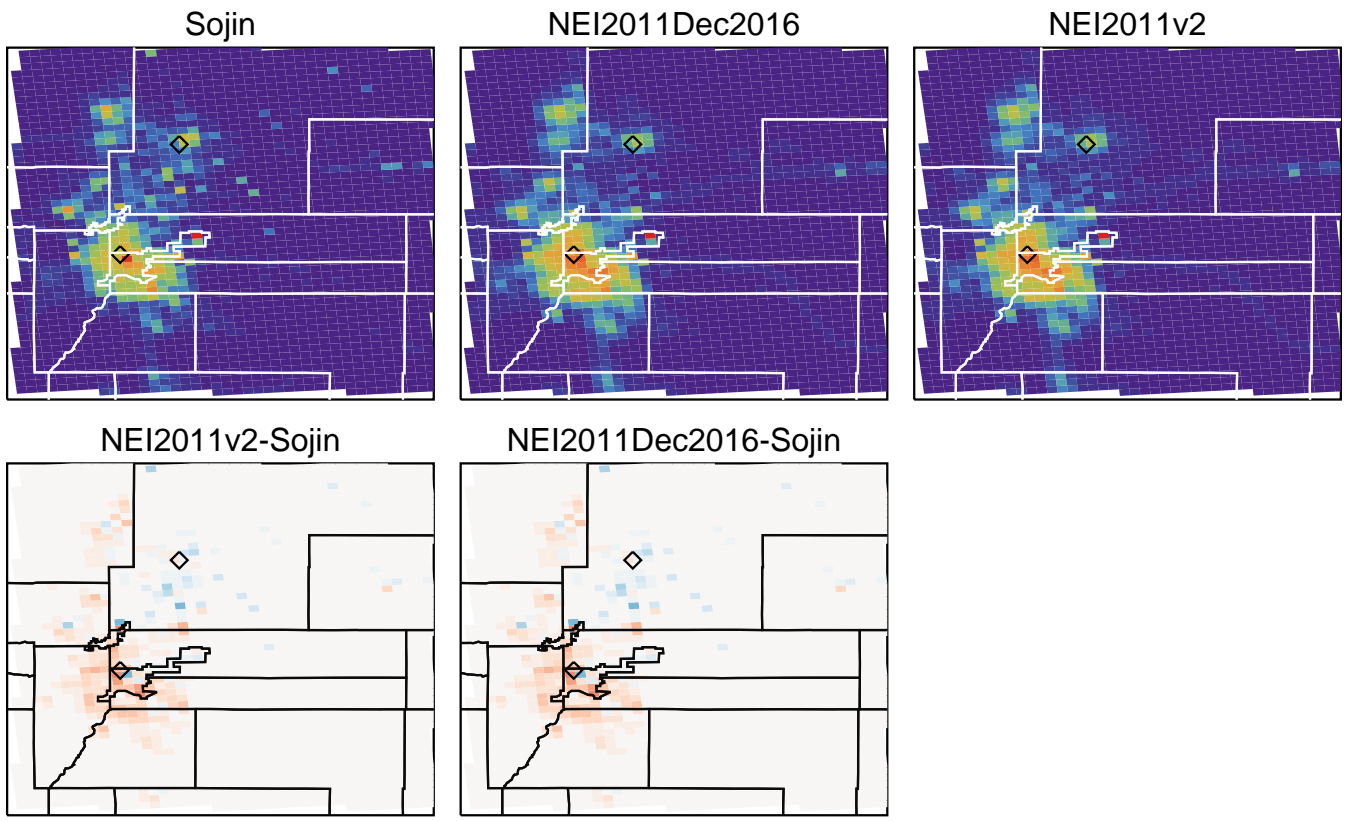

Domain Total 2014-07-17

Sojin 5.000E+00 Mg
NEI2011v2 6.000E+00 Mg
NEI2011Dec2016 6.000E+00 Mg
Sojin/NEI2011v2 0.80
Sojin/NEI2011Dec2016 0.81

E_C2H4 (Mg/day/grid)

E_C2H4 Difference (Mg/Day)