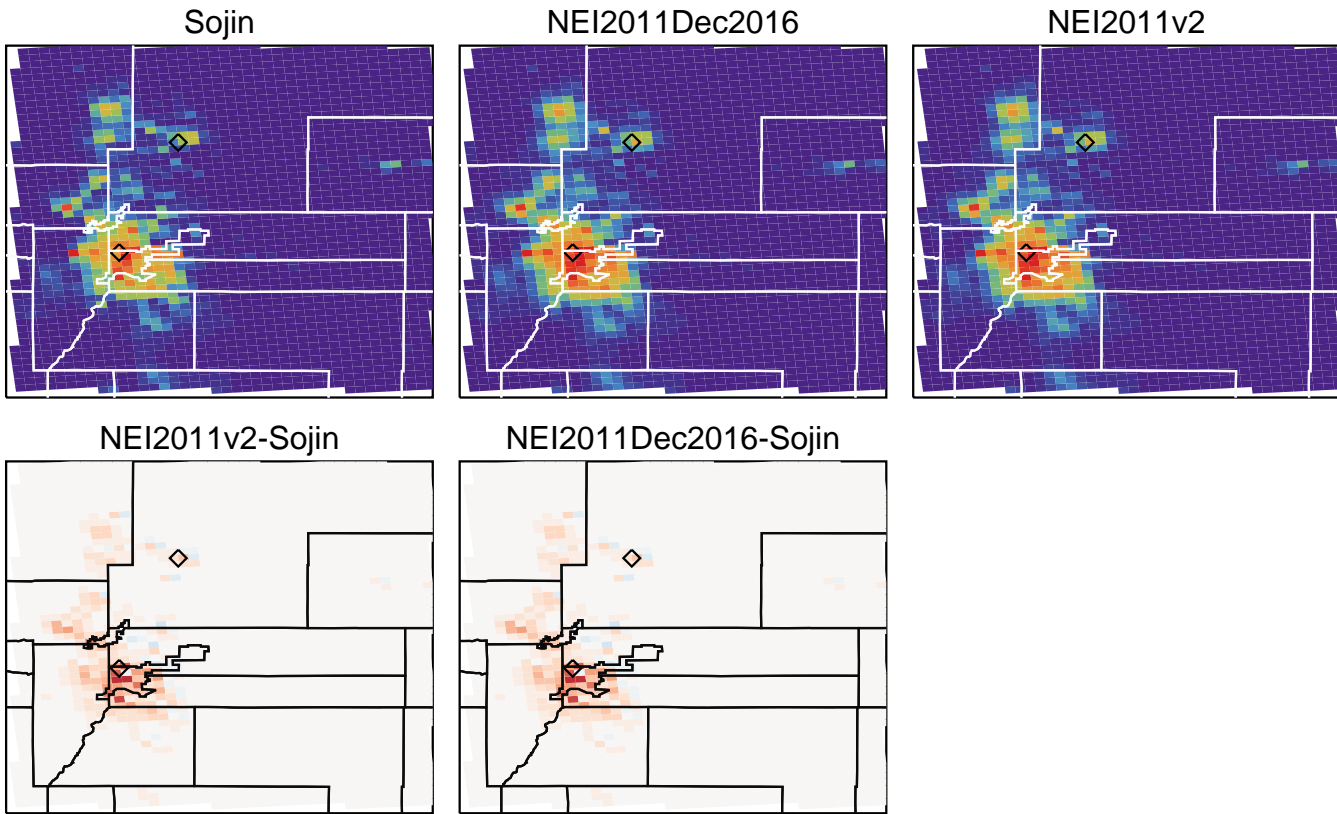

E_CH3CHO (Mg/day/grid)

E_CH3CHO Difference (Mg/Day)

Domain Total 2014-07-17

Sojin 3.000E+00 Mg
 NEI2011v2 4.000E+00 Mg
 NEI2011Dec2016 4.000E+00 Mg
 Sojin/NEI2011v2 0.76
 Sojin/NEI2011Dec2016 0.76

E_CH3COCH3 (Mg/day/grid)