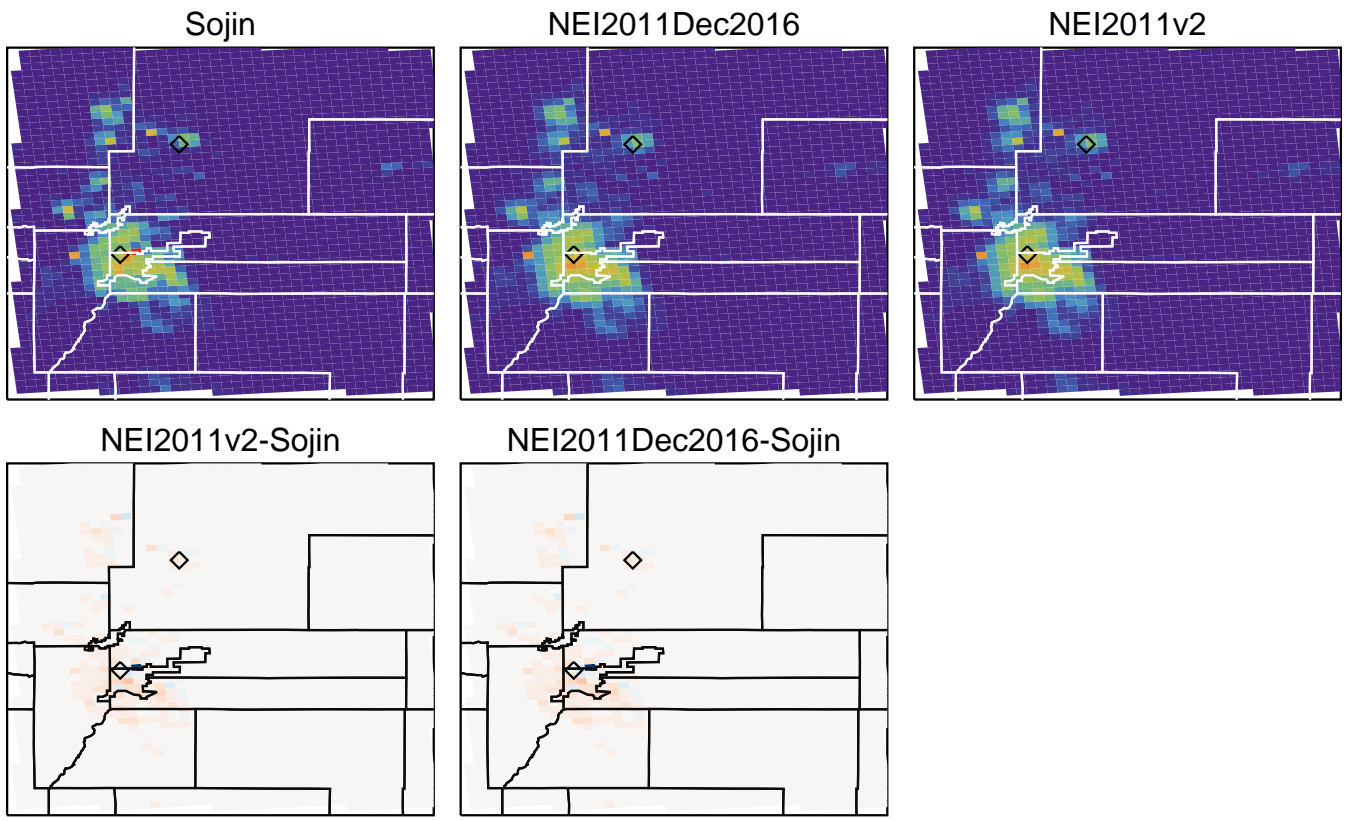

E_BIGALK (Mg/day/grid)

E_BIGALK Difference (Mg/Day)

Domain Total 2014-07-17

Sojin 0.000E+00 Mg
 NEI2011v2 0.000E+00 Mg
 NEI2011Dec2016 0.000E+00 Mg
 Sojin/NEI2011v2 0.85
 Sojin/NEI2011Dec2016 0.85

E_C10H16 (Mg/day/grid)