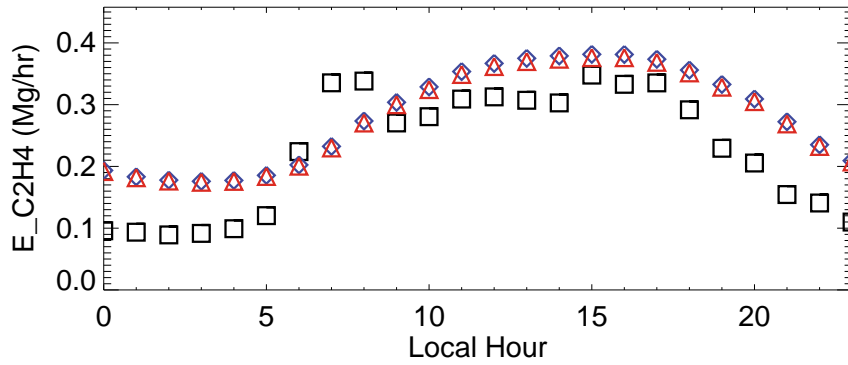

Domain Total 2014-07-17

Sojin 2.000E+00 Mg
 NEI2011v2 3.000E+00 Mg
 NEI2011Dec2016 3.000E+00 Mg
 Sojin/NEI2011v2 0.69
 Sojin/NEI2011Dec2016 0.70

E_C2H2 (Mg/day/grid)

E_C2H2 Difference (Mg/Day)

Domain Total 2014-07-17