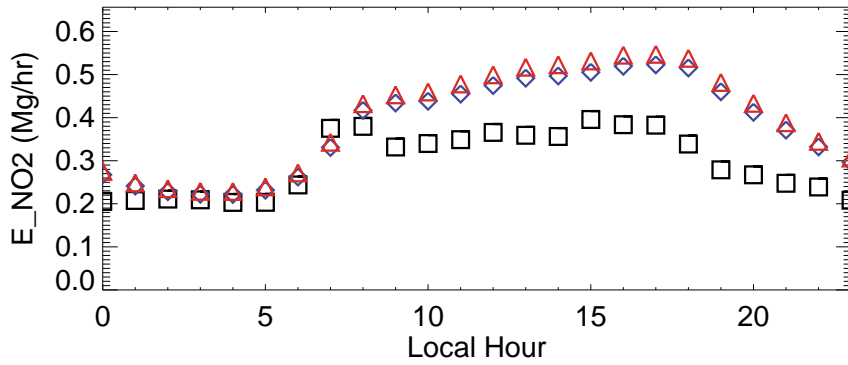

Domain Total 2014-07-17

Sojin 1.000E+00 Mg
 NEI2011v2 2.000E+00 Mg
 NEI2011Dec2016 2.000E+00 Mg
 Sojin/NEI2011v2 0.55
 Sojin/NEI2011Dec2016 0.55

E_MEK (Mg/day/grid)

E_MEK Difference (Mg/Day)

Domain Total 2014-07-17