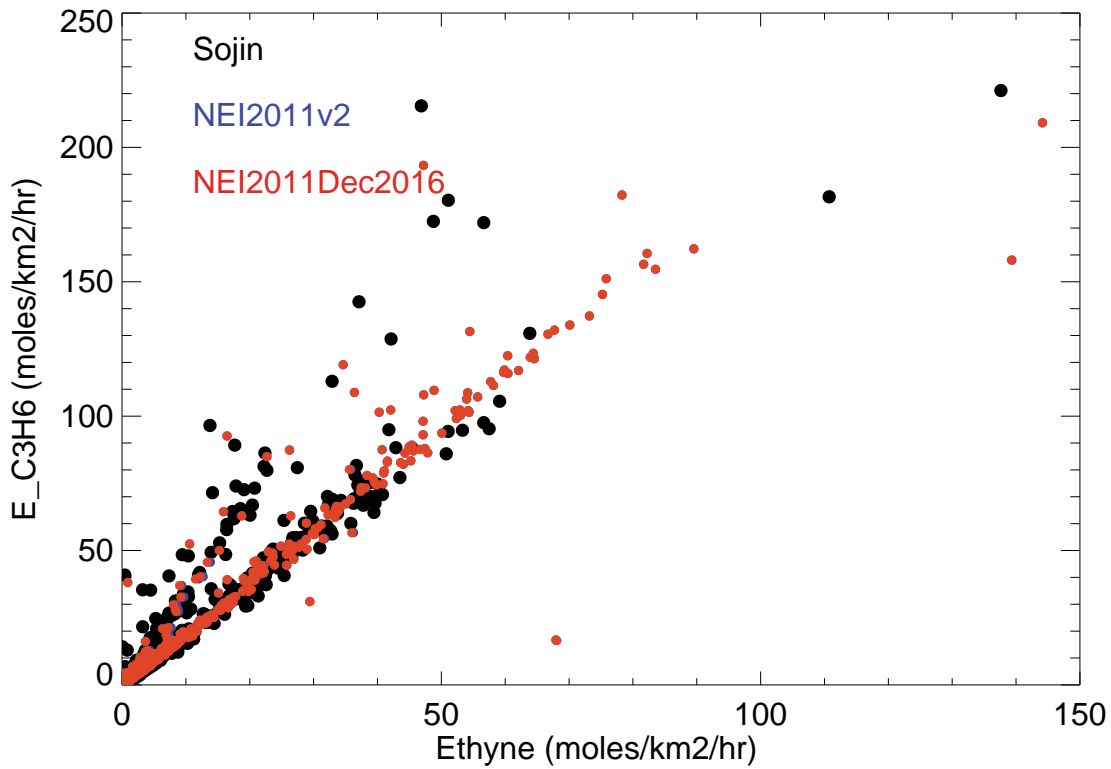

E_C2H6 Difference (Mg/Day)

Domain Total 2014-07-17

Sojin 7.000E+00 Mg
 NEI2011v2 9.000E+00 Mg
 NEI2011Dec2016 9.000E+00 Mg
 Sojin/NEI2011v2 0.79
 Sojin/NEI2011Dec2016 0.79

E_C3H6 (Mg/day/grid)

E_C3H6 Difference (Mg/Day)