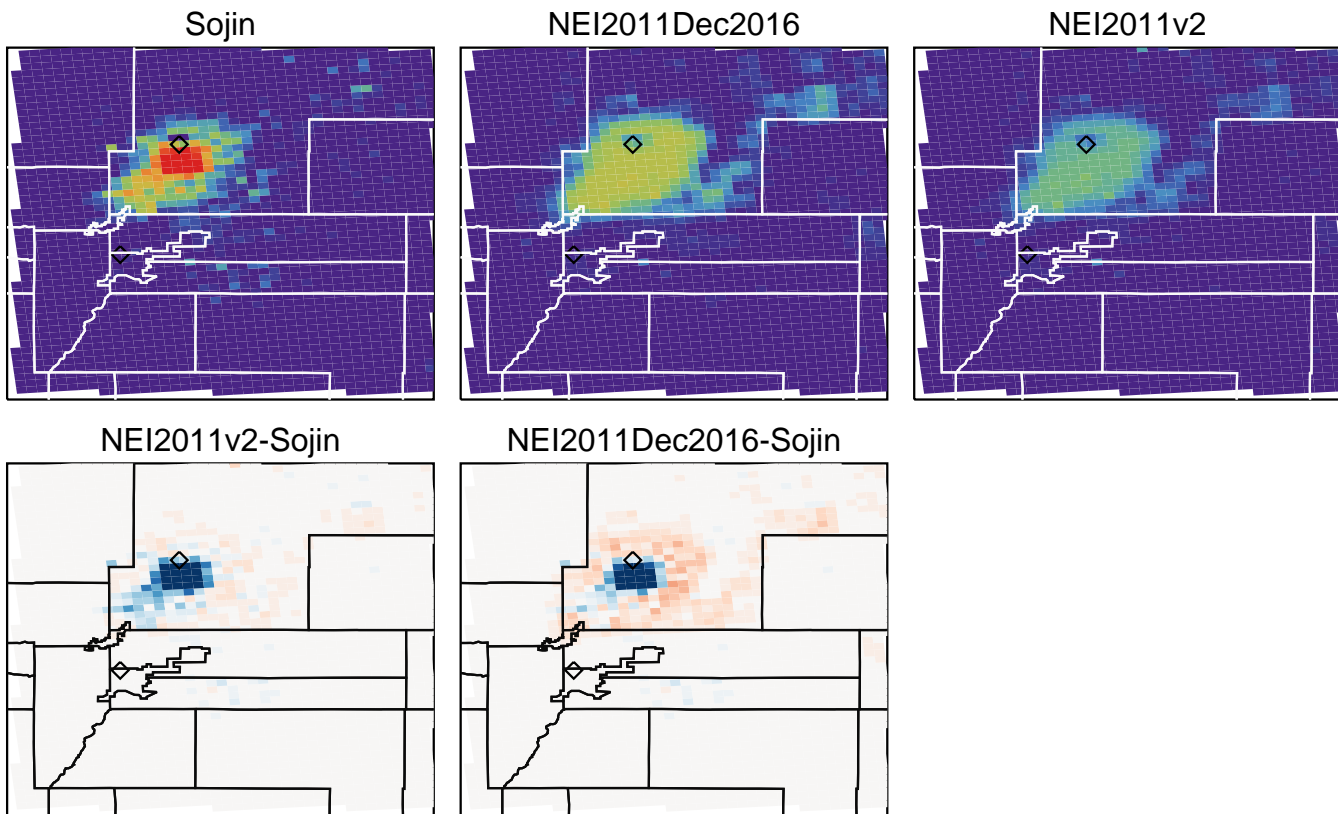

E_C2H5OH (Mg/day/grid)

E_C2H5OH Difference (Mg/Day)

Domain Total 2014-07-17

Sojin 1.900E+02 Mg
 NEI2011v2 1.050E+02 Mg
 NEI2011Dec2016 1.920E+02 Mg
 Sojin/NEI2011v2 1.80
 Sojin/NEI2011Dec2016 0.99

E_C2H6 (Mg/day/grid)