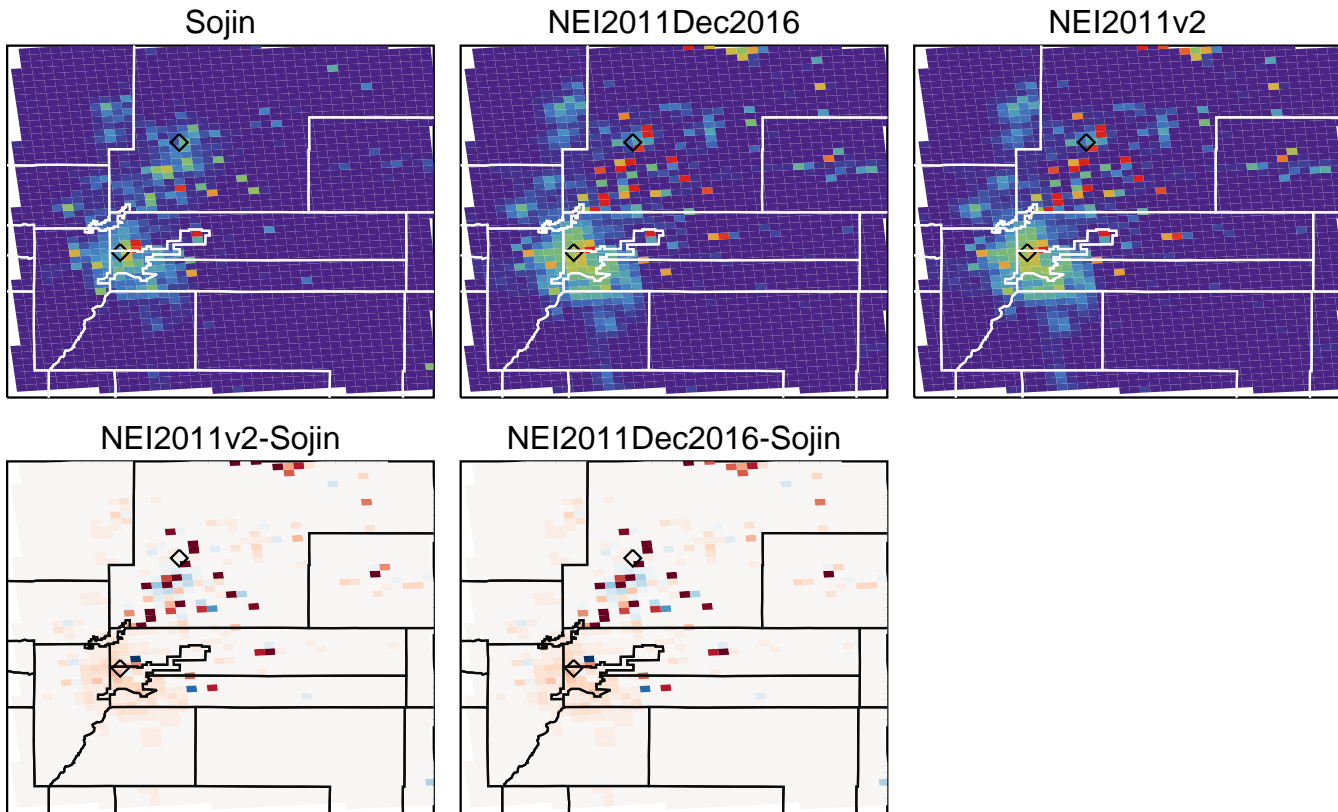

Domain Total 2014-07-17

Sojin 2.000E+00 Mg
NEI2011v2 7.000E+00 Mg
NEI2011Dec2016 6.000E+00 Mg
Sojin/NEI2011v2 0.38
Sojin/NEI2011Dec2016 0.40

E_{CH2O} (Mg/day/grid)

E_{CH2O} Difference (Mg/Day)