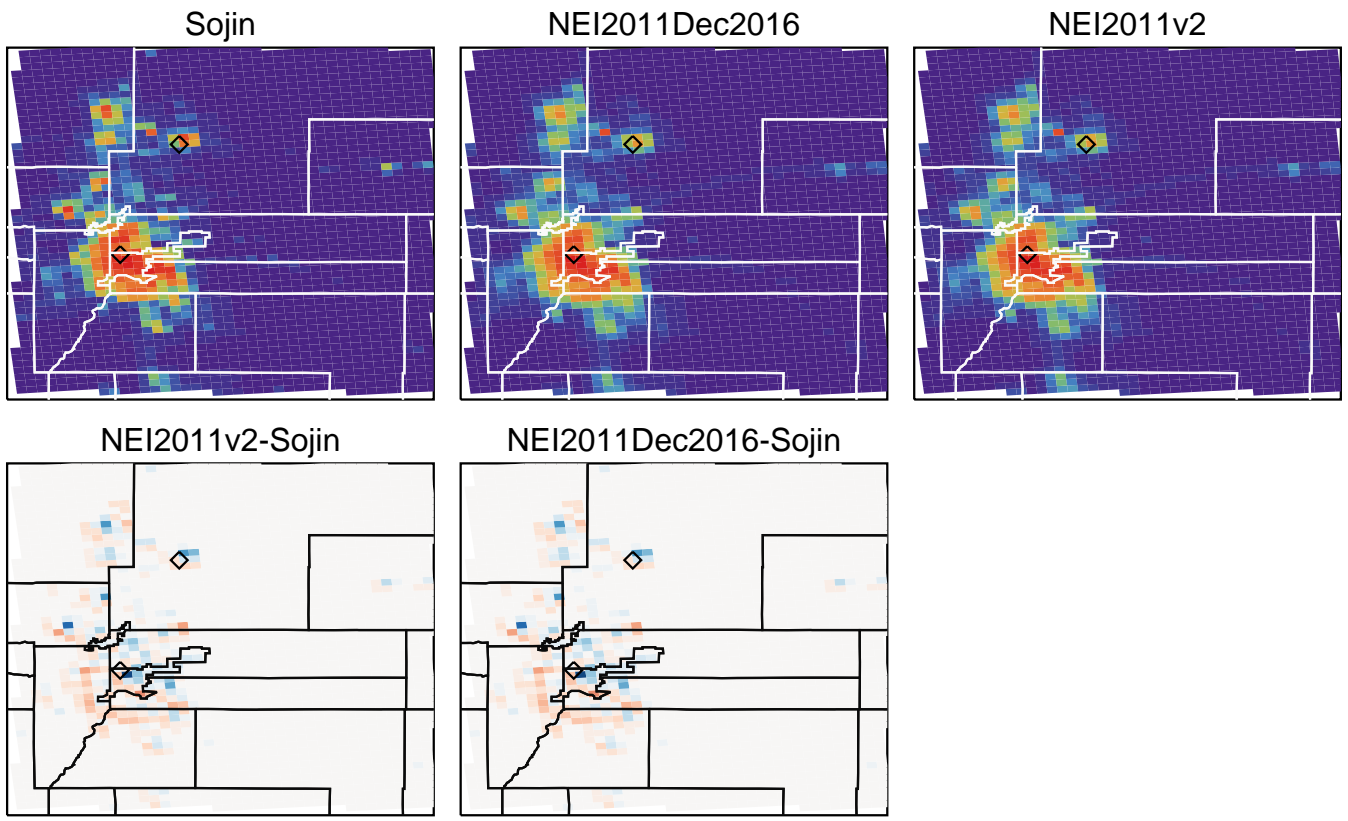

E_C2H5OH (Mg/day/grid)

E_C2H5OH Difference (Mg/Day)

Domain Total 2014-07-17

Sojin 1.900E+02 Mg
 NEI2011v2 1.050E+02 Mg
 NEI2011Dec2016 1.920E+02 Mg
 Sojin/NEI2011v2 1.80
 Sojin/NEI2011Dec2016 0.99

E_C2H6 (Mg/day/grid)