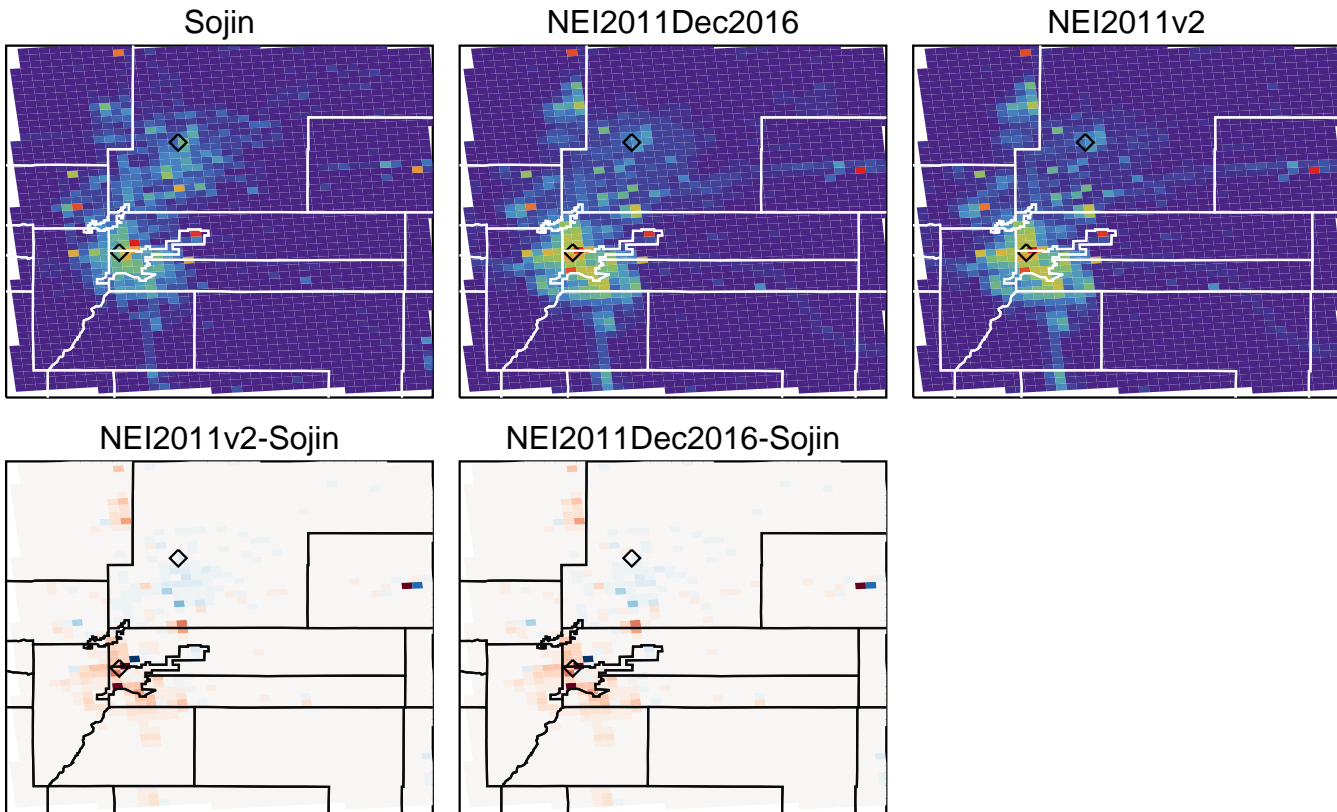

Domain Total 2014-07-17

Sojin 7.000E+00 Mg
NEI2011v2 9.000E+00 Mg
NEI2011Dec2016 9.000E+00 Mg
Sojin/NEI2011v2 0.77
Sojin/NEI2011Dec2016 0.74

E_NO2 (Mg/day/grid)

E_NO2 Difference (Mg/Day)