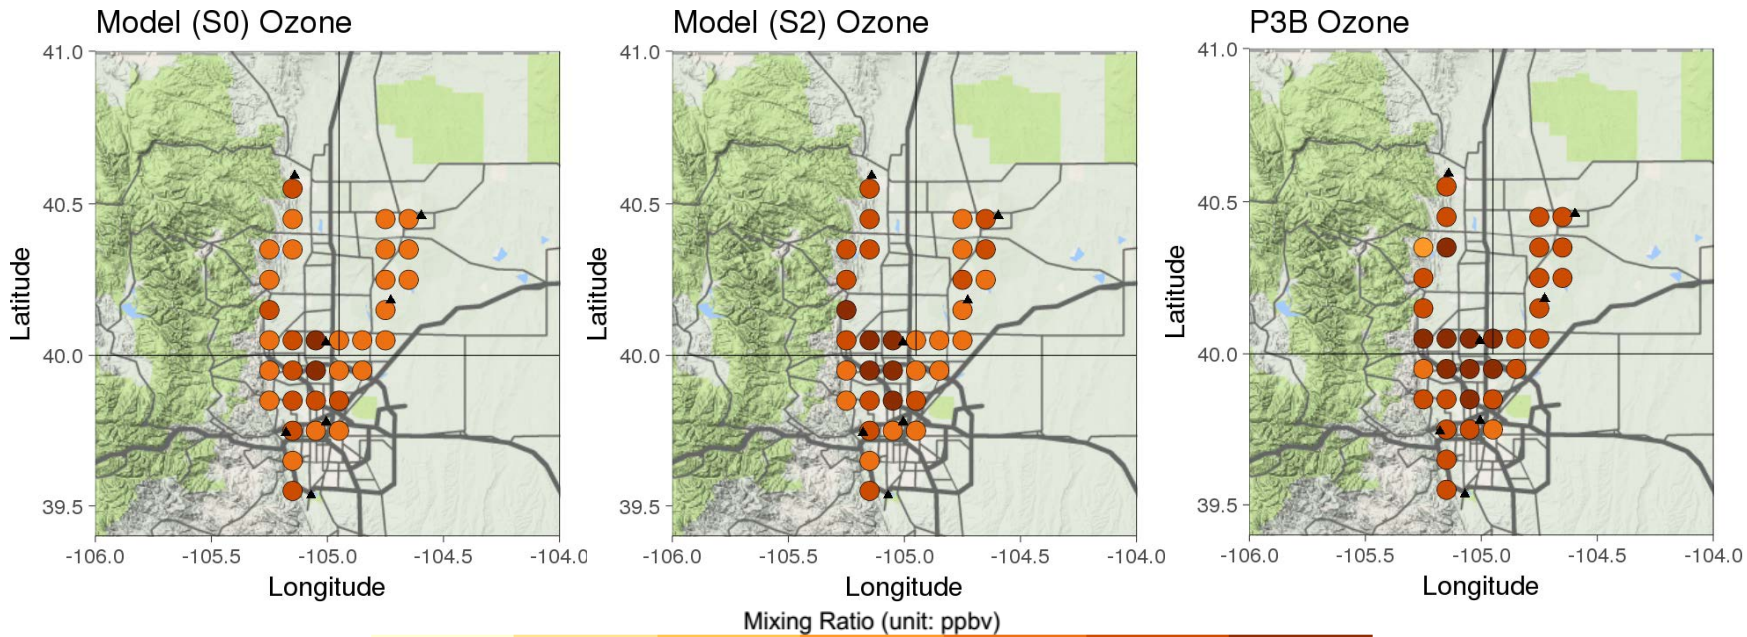

Mixing Ratio (unit: ppbv)

0.05 0.1 0.2 0.4 0.6 0.8

Difference (unit: %)

-100 -50 -20 -10 10 20 50 100

Mixing Ratio (unit: ppbv)

0.1 0.5 2 5 10 20

Difference (unit: %)

-100 -50 -20 -10 10 20 50 100

BAO Tower

Chatfield Park

Denver LaCasa

Fort Collins-West

Golden

Greeley

Platteville

BAO Tower