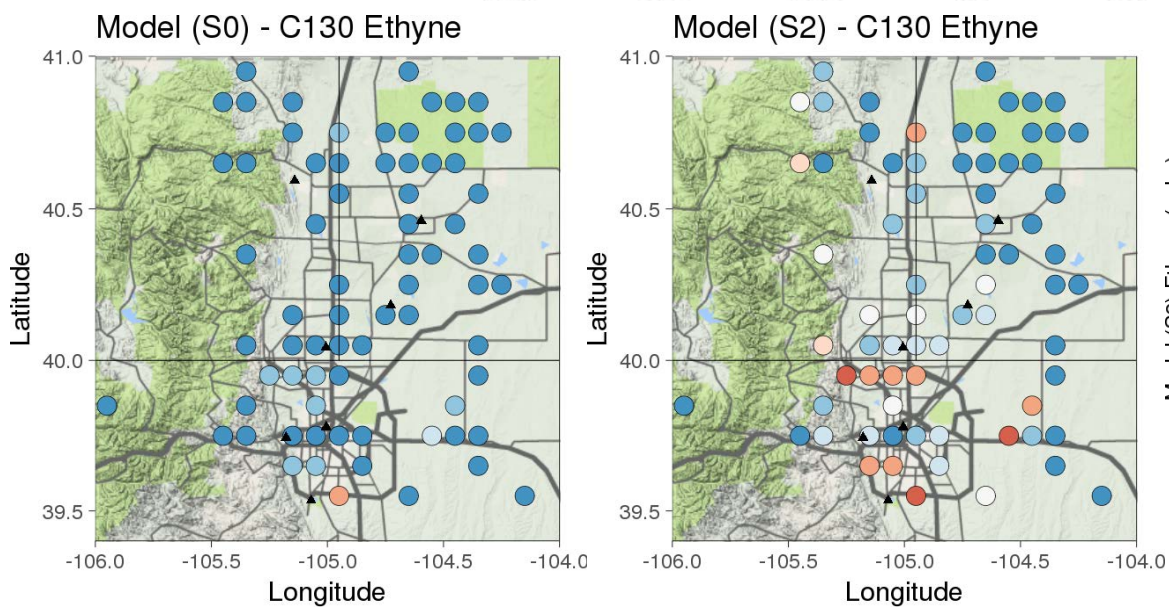

Mixing Ratio (unit: ppbv)

0.05 0.1 0.2 0.4 0.6 0.8

Difference (unit: %)

-100 -50 -20 -10 10 20 50 100

Mixing Ratio (unit: ppbv)

0.1 0.5 2 5 10 20

Difference (unit: %)

-100 -50 -20 -10 10 20 50 100

BAO Tower

Chatfield Park

Denver LaCasa

Fort Collins-West

Golden

Greeley

Platteville

BAO Tower