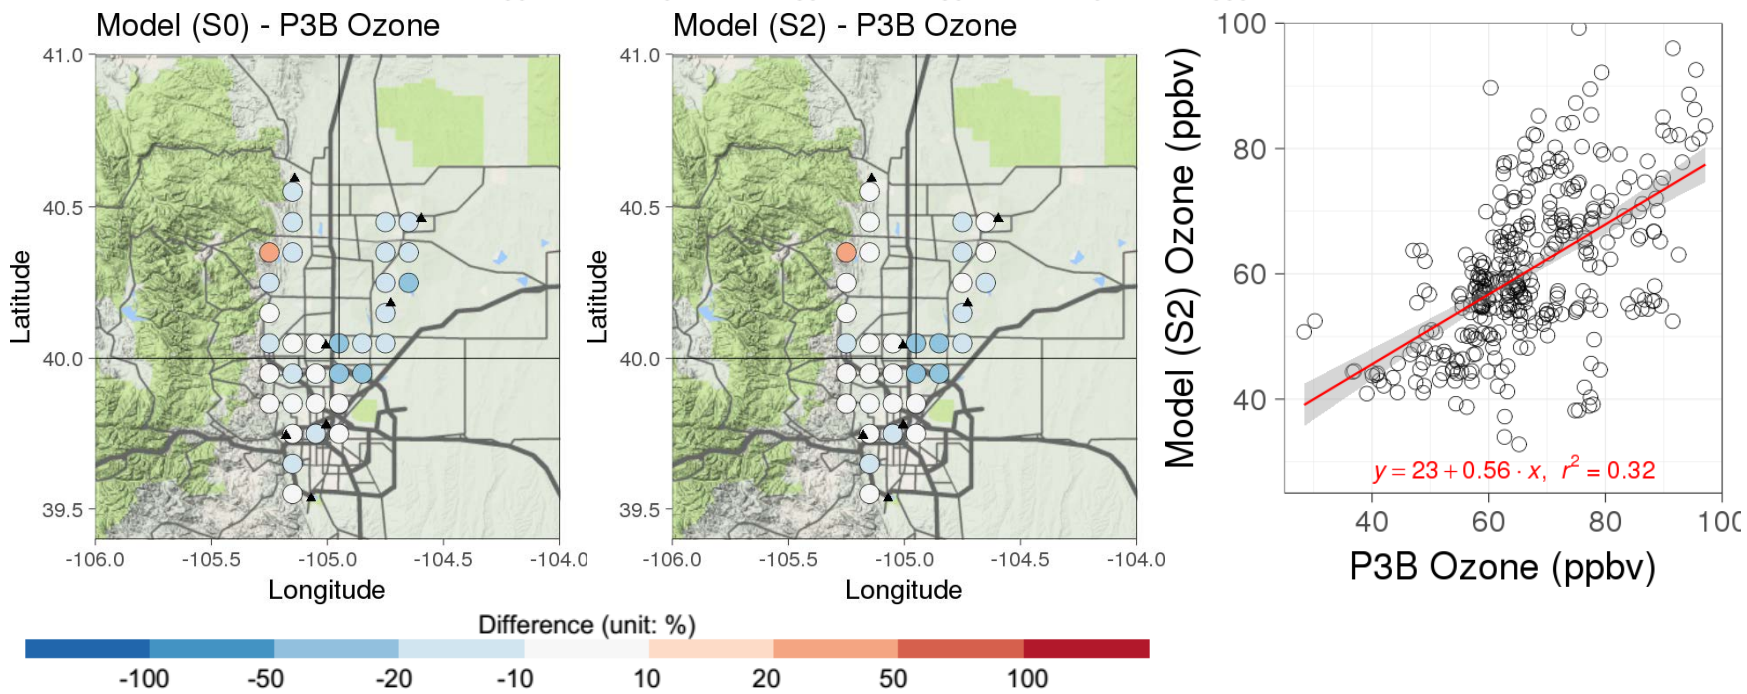

Mixing Ratio (unit: ppbv)

0.05 0.1 0.2 0.4 0.6 0.8

Difference (unit: %)

-100 -50 -20 -10 10 20 50 100

Mixing Ratio (unit: ppbv)

0.1 0.5 2 5 10 20

Difference (unit: %)

-100 -50 -20 -10 10 20 50 100