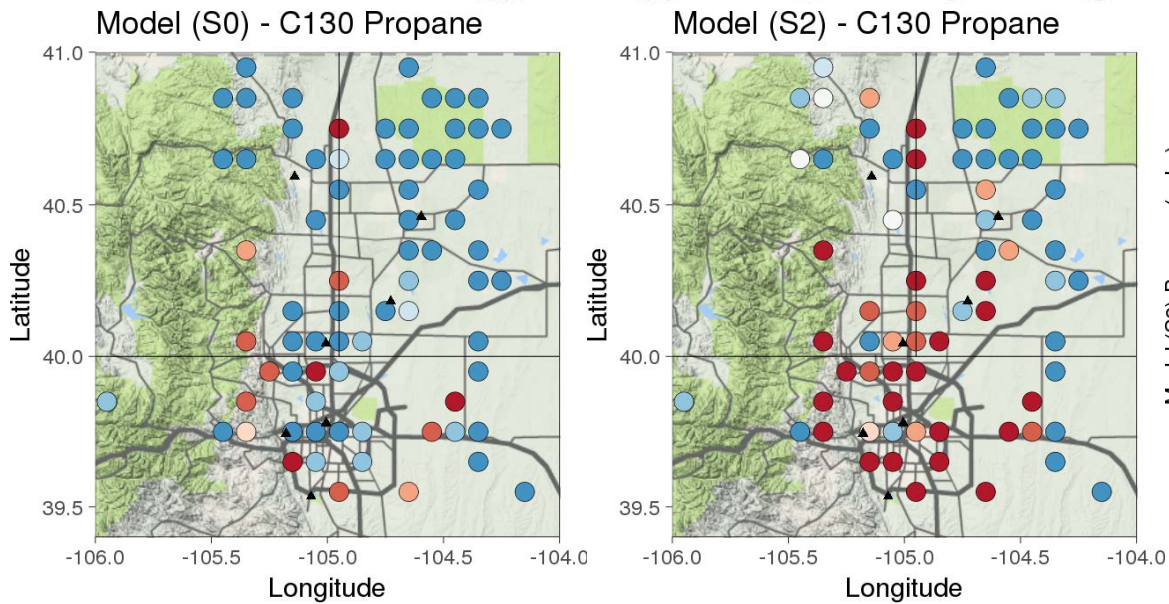

Mixing Ratio (unit: ppbv)

0.05 0.1 0.2 0.4 0.6 0.8

Difference (unit: %)

-100 -50 -20 -10 10 20 50 100

Mixing Ratio (unit: ppbv)

0.1 0.5 2 5 10 20

Difference (unit: %)

-100 -50 -20 -10 10 20 50 100

BAO Tower

Chatfield Park

Denver LaCasa

Fort Collins-West

Golden

Greeley

Platteville

BAO Tower