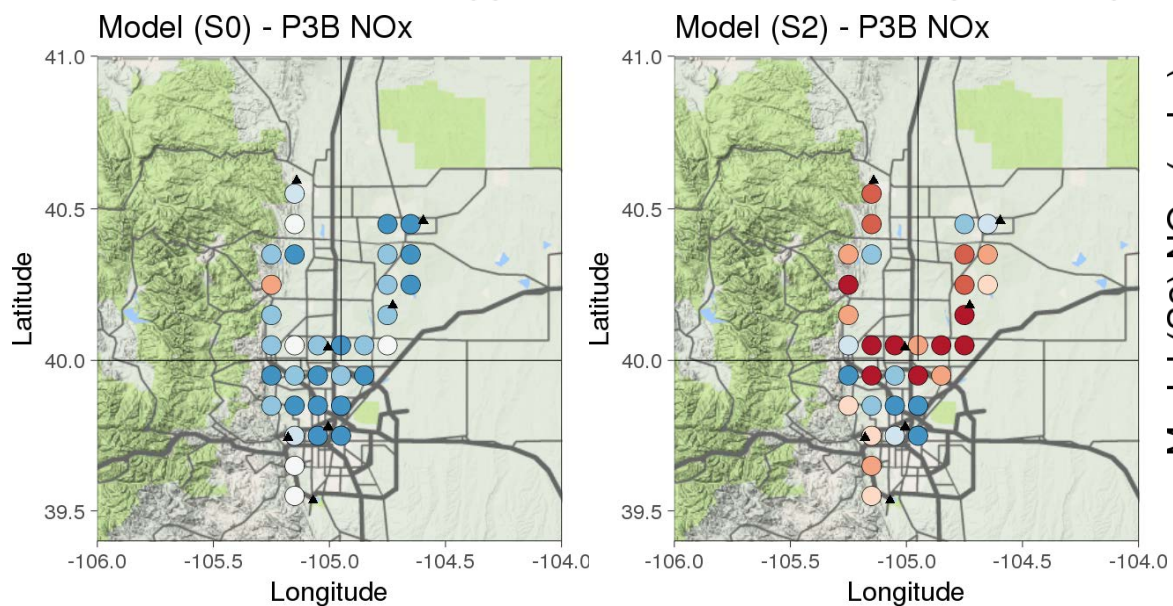

Mixing Ratio (unit: ppbv)

0.05 0.1 0.2 0.4 0.6 0.8

Difference (unit: %)

-100 -50 -20 -10 10 20 50 100

Mixing Ratio (unit: ppbv)

0.1 0.5 2 5 10 20

Difference (unit: %)

-100 -50 -20 -10 10 20 50 100

BAO Tower

Chatfield Park

Denver LaCasa

Fort Collins-West

Golden

Greeley

Platteville

BAO Tower