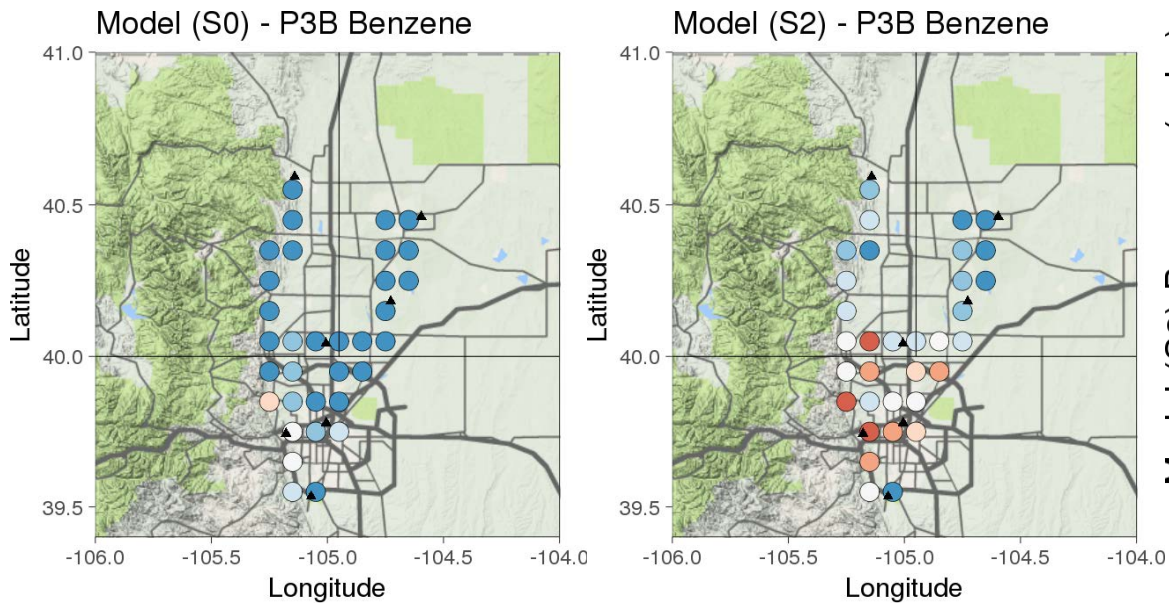

Mixing Ratio (unit: ppbv)

0.05 0.1 0.2 0.4 0.6 0.8

Difference (unit: %)

-100 -50 -20 -10 10 20 50 100

Mixing Ratio (unit: ppbv)

0.1 0.5 2 5 10 20

Difference (unit: %)

-100 -50 -20 -10 10 20 50 100

BAO Tower

Chatfield Park

Denver LaCasa

Fort Collins-West

Golden

Greeley

Platteville

BAO Tower