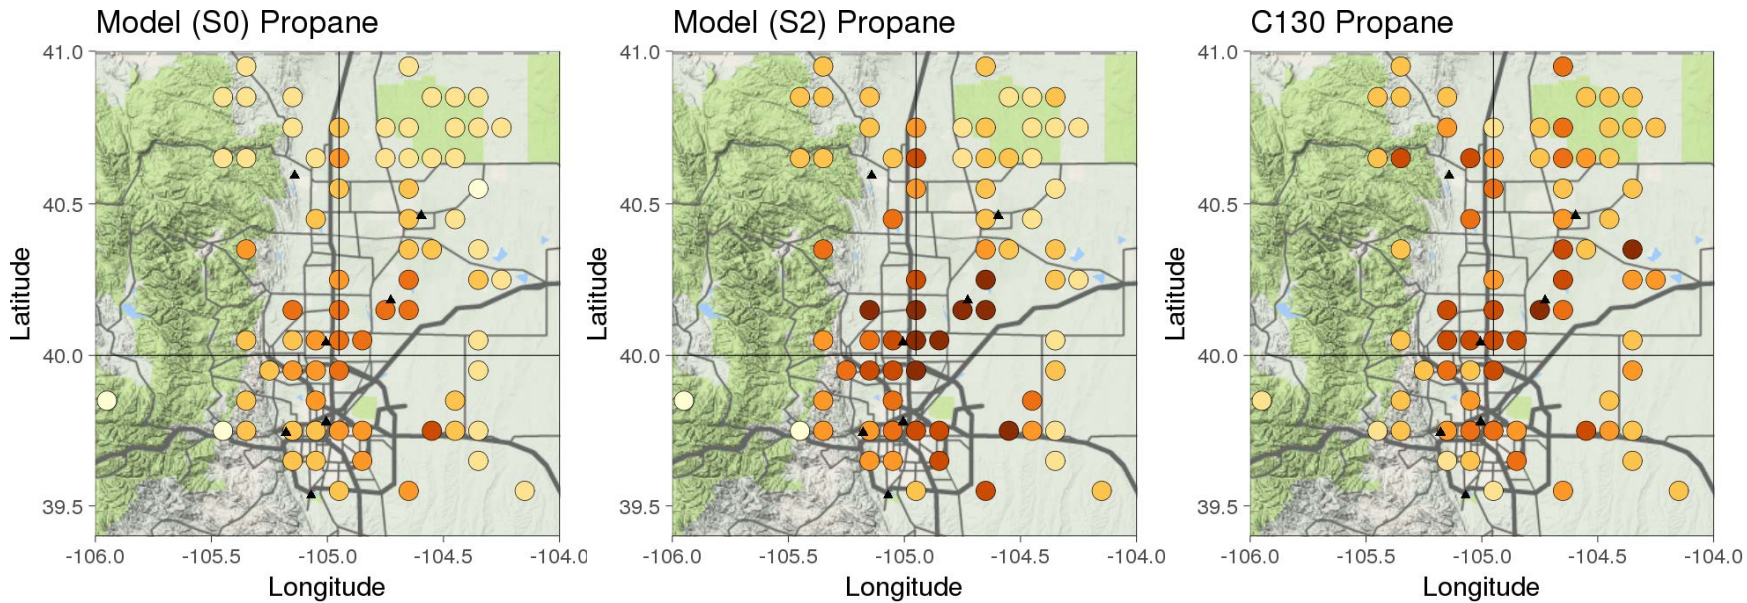

Mixing Ratio (unit: ppbv)

0.05 0.1 0.2 0.4 0.6 0.8

Difference (unit: %)

-100 -50 -20 -10 10 20 50 100

Mixing Ratio (unit: ppbv)

0.1 0.5 2 5 10 20

Difference (unit: %)

-100 -50 -20 -10 10 20 50 100

BAO Tower

Chatfield Park

Denver LaCasa

Fort Collins-West

Golden

Greeley

Platteville

BAO Tower