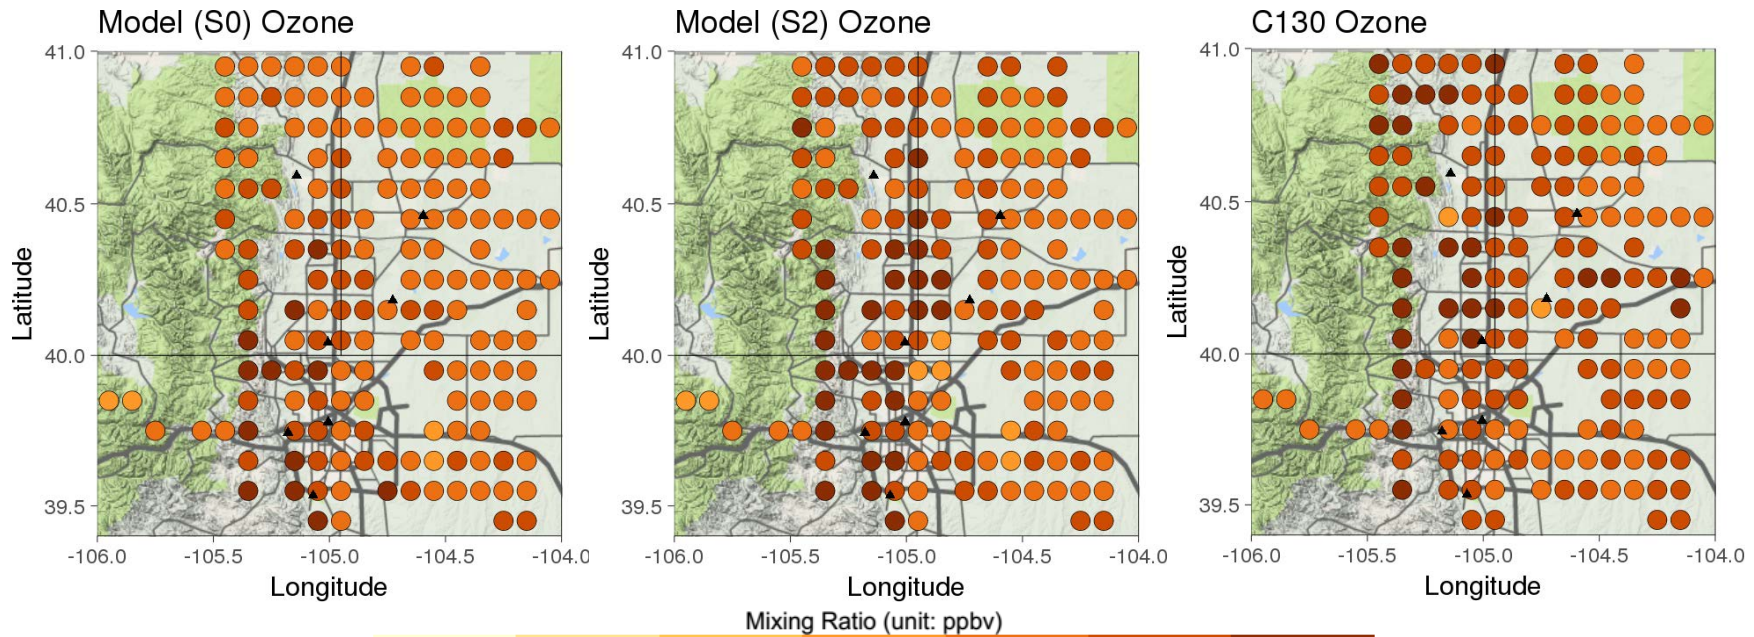

Mixing Ratio (unit: ppbv)

0.05 0.1 0.2 0.4 0.6 0.8

Difference (unit: %)

-100 -50 -20 -10 10 20 50 100

Mixing Ratio (unit: ppbv)

0.1 0.5 2 5 10 20

Difference (unit: %)

-100 -50 -20 -10 10 20 50 100

BAO Tower

Chatfield Park

Denver LaCasa

Fort Collins-West

Golden

Greeley

Platteville

BAO Tower