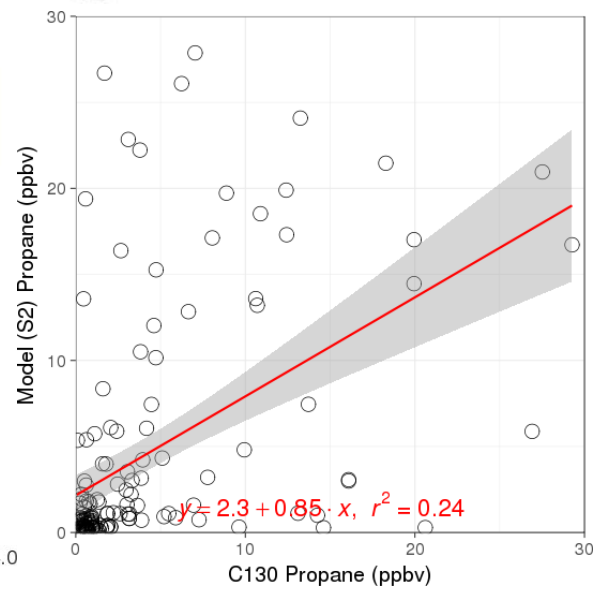

Mixing Ratio (unit: ppbv)

0.05 0.1 0.2 0.4 0.6 0.8

Difference (unit: %)

-100 -50 -20 -10 10 20 50 100

Mixing Ratio (unit: ppbv)

0.1 0.5 2 5 10 20

Difference (unit: %)

-100 -50 -20 -10 10 20 50 100