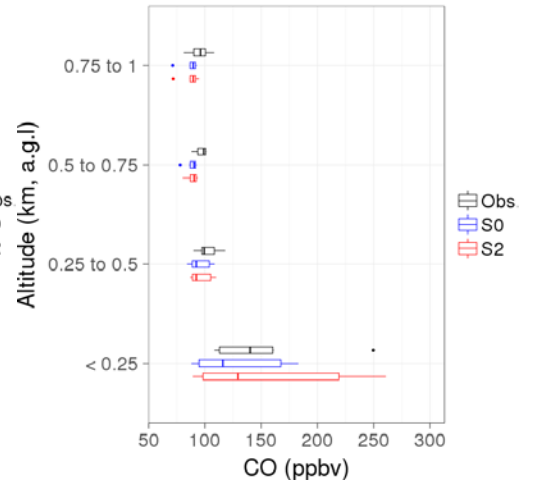

Mixing Ratio (unit: ppbv)

0.05 0.1 0.2 0.4 0.6 0.8

Difference (unit: %)

-100 -50 -20 -10 10 20 50 100

Mixing Ratio (unit: ppbv)

0.1 0.5 2 5 10 20

Difference (unit: %)

-100 -50 -20 -10 10 20 50 100

BAO Tower

Chatfield Park

Denver LaCasa

Fort Collins-West

Golden

Greeley

Platteville

BAO Tower