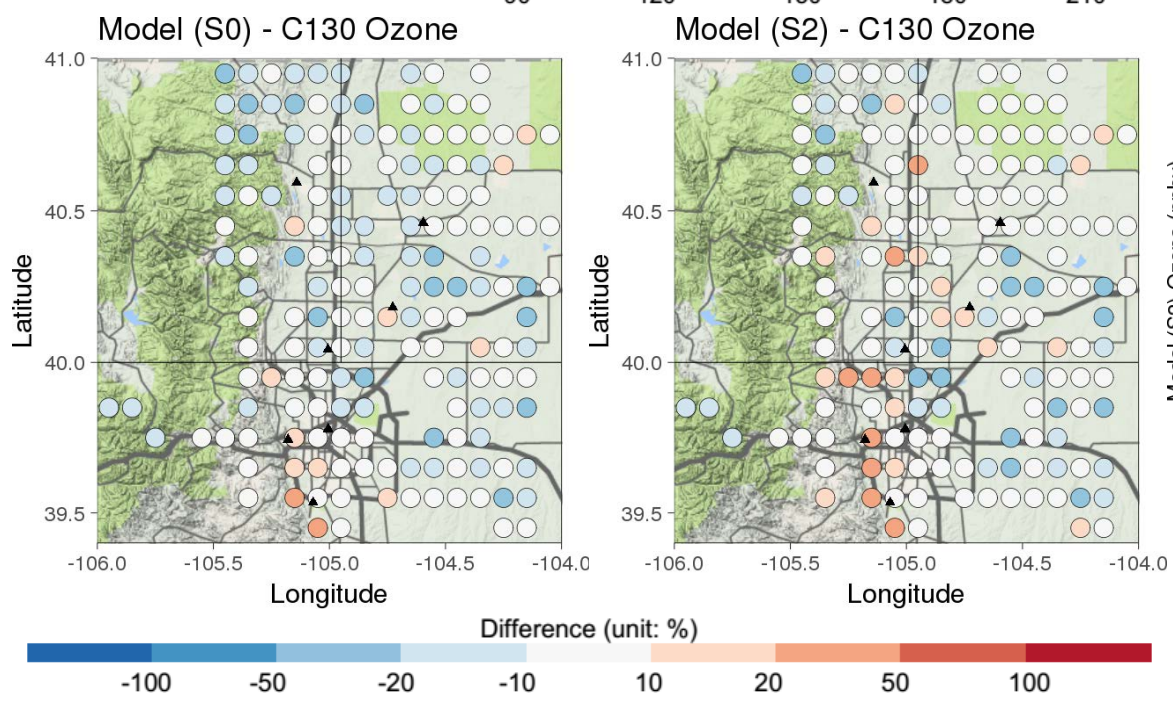

Mixing Ratio (unit: ppbv)

0.05 0.1 0.2 0.4 0.6 0.8

Difference (unit: %)

-100 -50 -20 -10 10 20 50 100

Mixing Ratio (unit: ppbv)

0.1 0.5 2 5 10 20

Difference (unit: %)

-100 -50 -20 -10 10 20 50 100

BAO Tower

Chatfield Park

Denver LaCasa

Fort Collins-West

Golden

Greeley

Platteville

BAO Tower