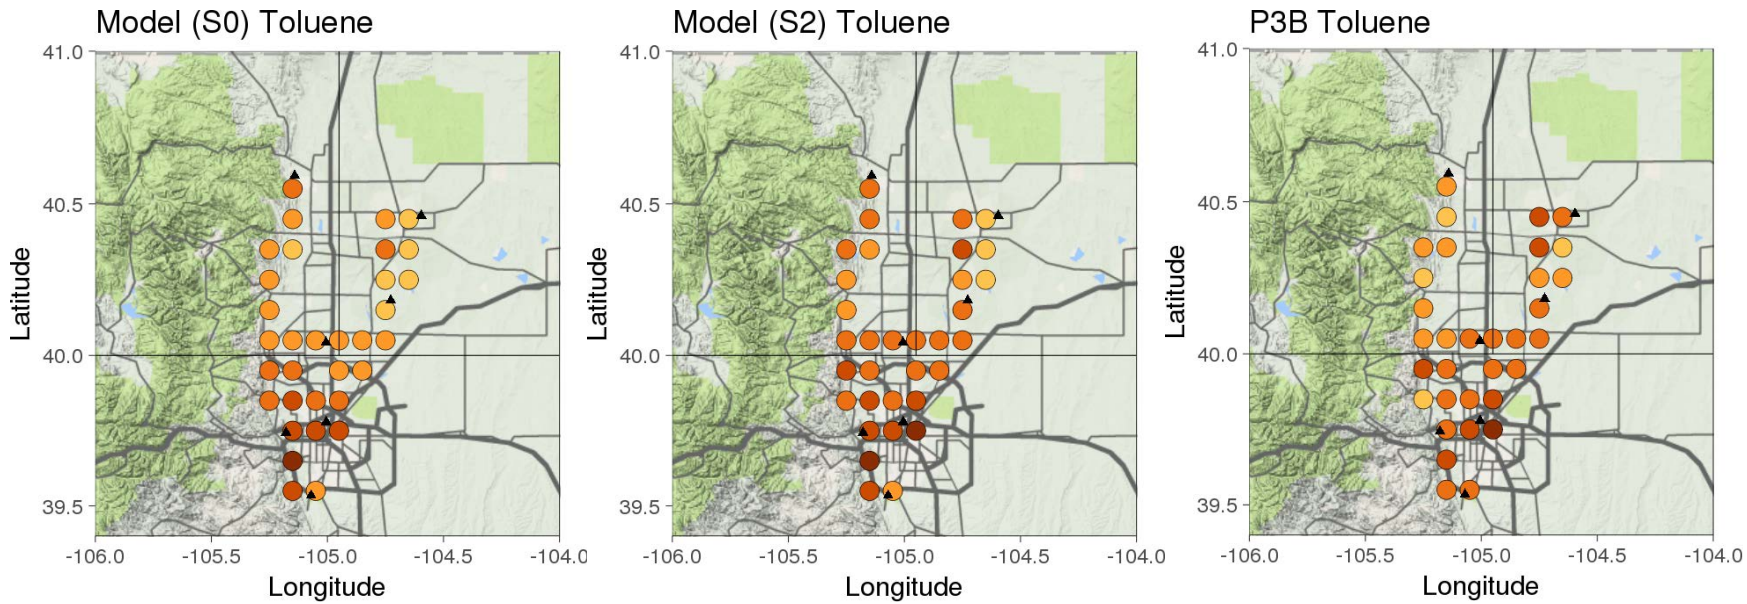

Mixing Ratio (unit: ppbv)

0.05 0.1 0.2 0.4 0.6 0.8

Difference (unit: %)

-100 -50 -20 -10 10 20 50 100

Mixing Ratio (unit: ppbv)

0.1 0.5 2 5 10 20

Difference (unit: %)

-100 -50 -20 -10 10 20 50 100

BAO Tower

Chatfield Park

Denver LaCasa

Fort Collins-West

Golden

Greeley

Platteville

BAO Tower