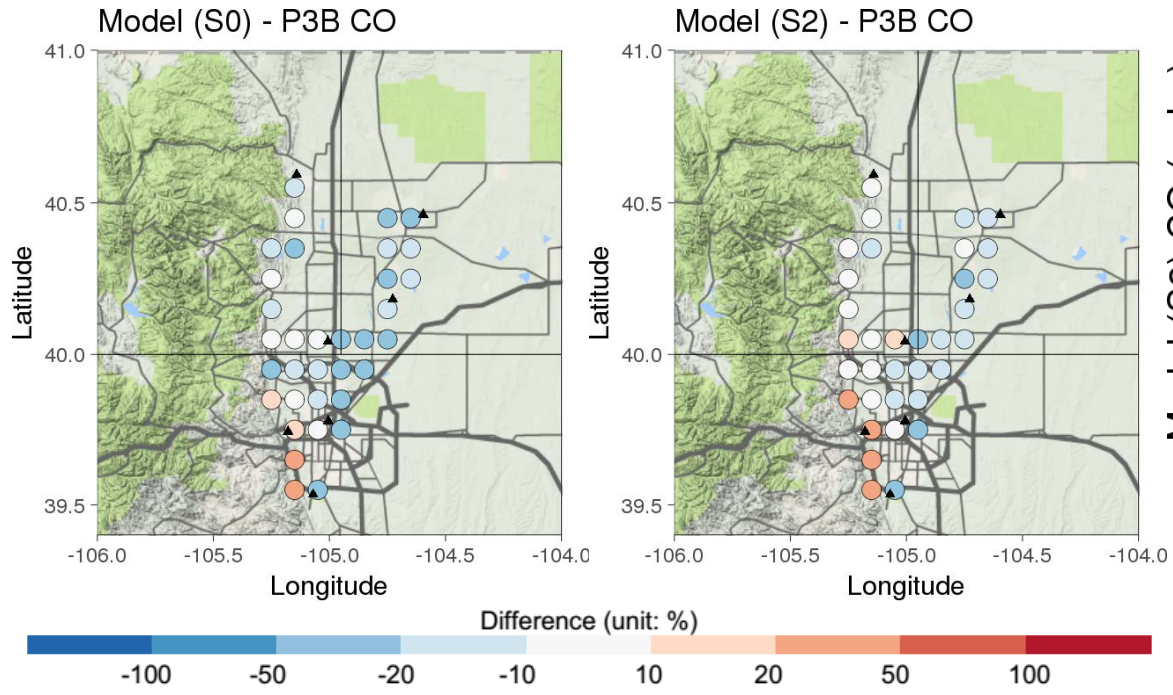

Mixing Ratio (unit: ppbv)

0.05 0.1 0.2 0.4 0.6 0.8

Difference (unit: %)

-100 -50 -20 -10 10 20 50 100

Mixing Ratio (unit: ppbv)

0.1 0.5 2 5 10 20

Difference (unit: %)

-100 -50 -20 -10 10 20 50 100

BAO Tower

Chatfield Park

Denver LaCasa

Fort Collins-West

Golden

Greeley

Platteville

BAO Tower