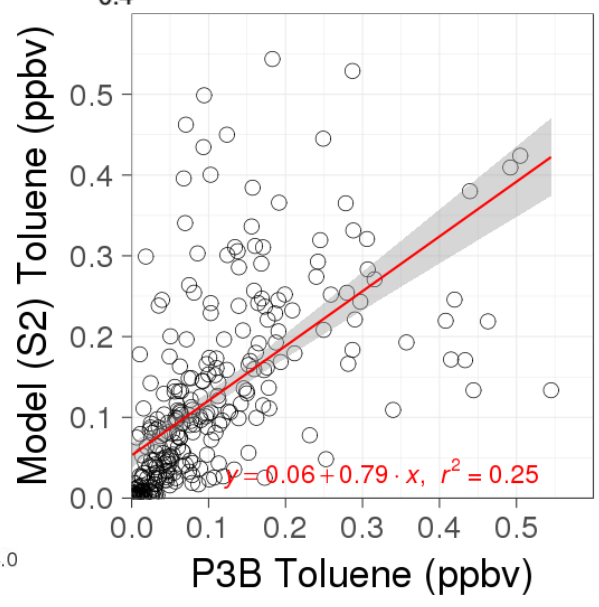

Mixing Ratio (unit: ppbv)

0.05 0.1 0.2 0.4 0.6 0.8

Difference (unit: %)

-100 -50 -20 -10 10 20 50 100

Mixing Ratio (unit: ppbv)

0.1 0.5 2 5 10 20

Difference (unit: %)

-100 -50 -20 -10 10 20 50 100

BAO Tower

Chatfield Park

Denver LaCasa

Fort Collins-West

Golden

Greeley

Platteville

BAO Tower