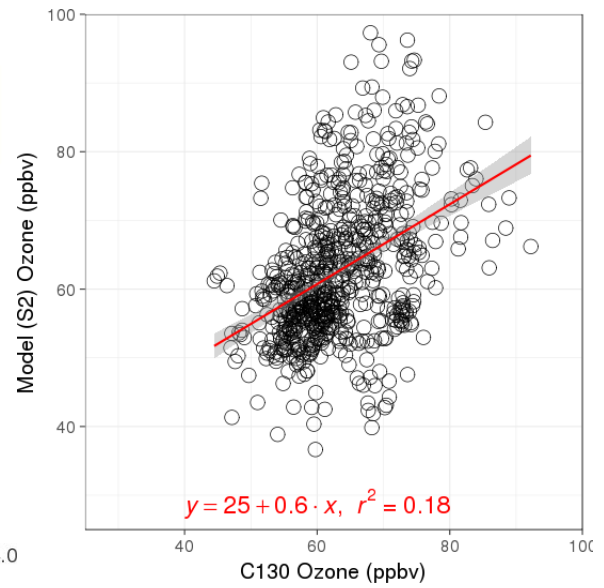

Mixing Ratio (unit: ppbv)

0.05 0.1 0.2 0.4 0.6 0.8

Difference (unit: %)

-100 -50 -20 -10 10 20 50 100

Mixing Ratio (unit: ppbv)

0.1 0.5 2 5 10 20

Difference (unit: %)

-100 -50 -20 -10 10 20 50 100