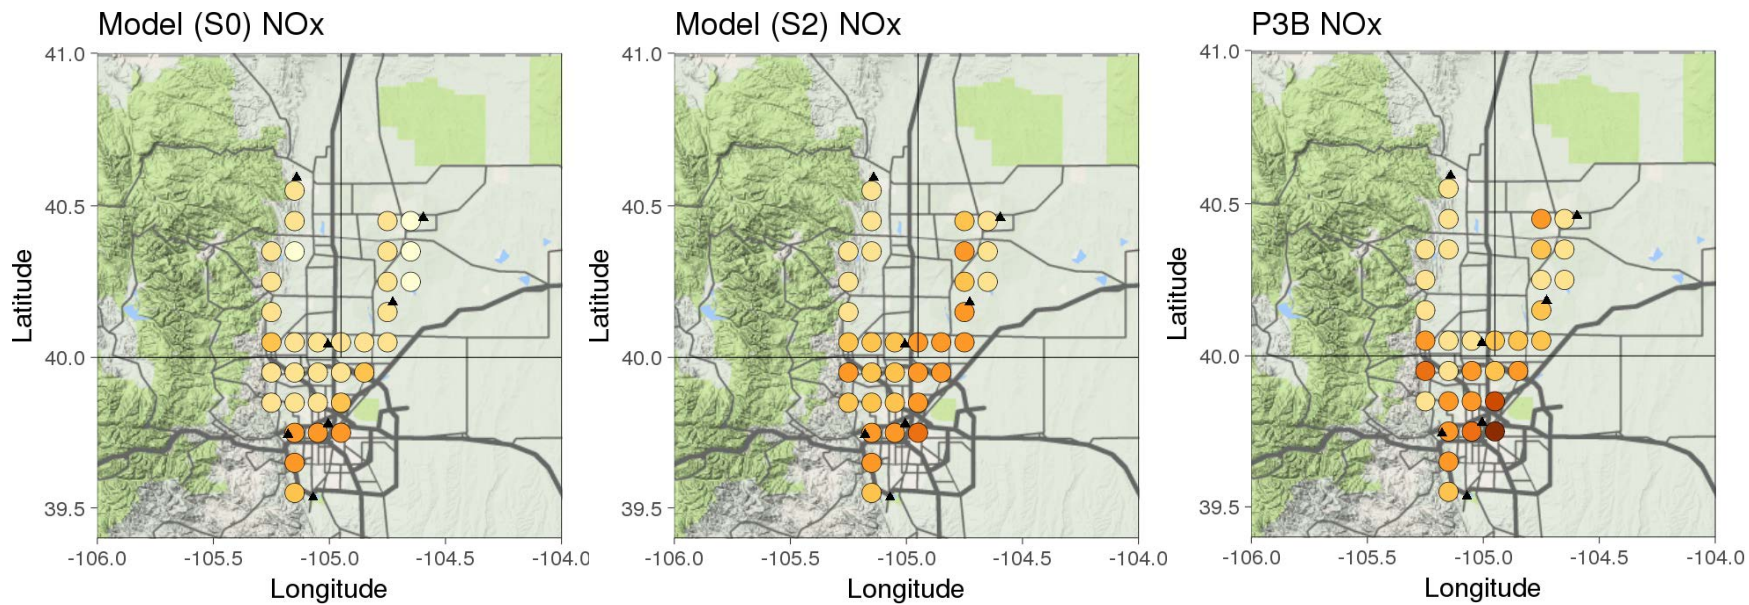

Mixing Ratio (unit: ppbv)

0.05 0.1 0.2 0.4 0.6 0.8

Difference (unit: %)

-100 -50 -20 -10 10 20 50 100

Mixing Ratio (unit: ppbv)

0.1 0.5 2 5 10 20

Difference (unit: %)

-100 -50 -20 -10 10 20 50 100

BAO Tower

Chatfield Park

Denver LaCasa

Fort Collins-West

Golden

Greeley

Platteville

BAO Tower