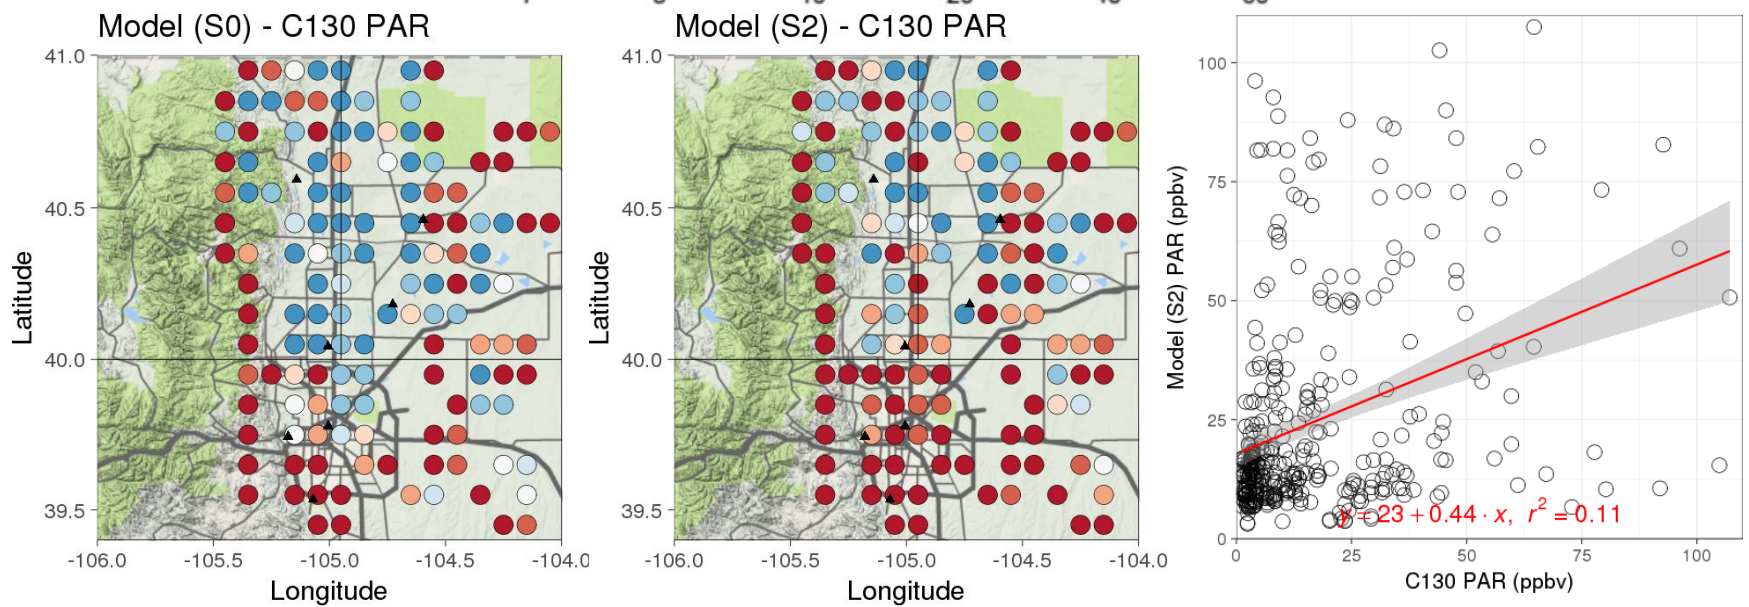

Mixing Ratio (unit: ppbv)

0.05 0.1 0.2 0.4 0.6 0.8

Difference (unit: %)

-100 -50 -20 -10 10 20 50 100

Mixing Ratio (unit: ppbv)

0.1 0.5 2 5 10 20

Difference (unit: %)

-100 -50 -20 -10 10 20 50 100

BAO Tower

Chatfield Park

Denver LaCasa

Fort Collins-West

Golden

Greeley

Platteville

BAO Tower