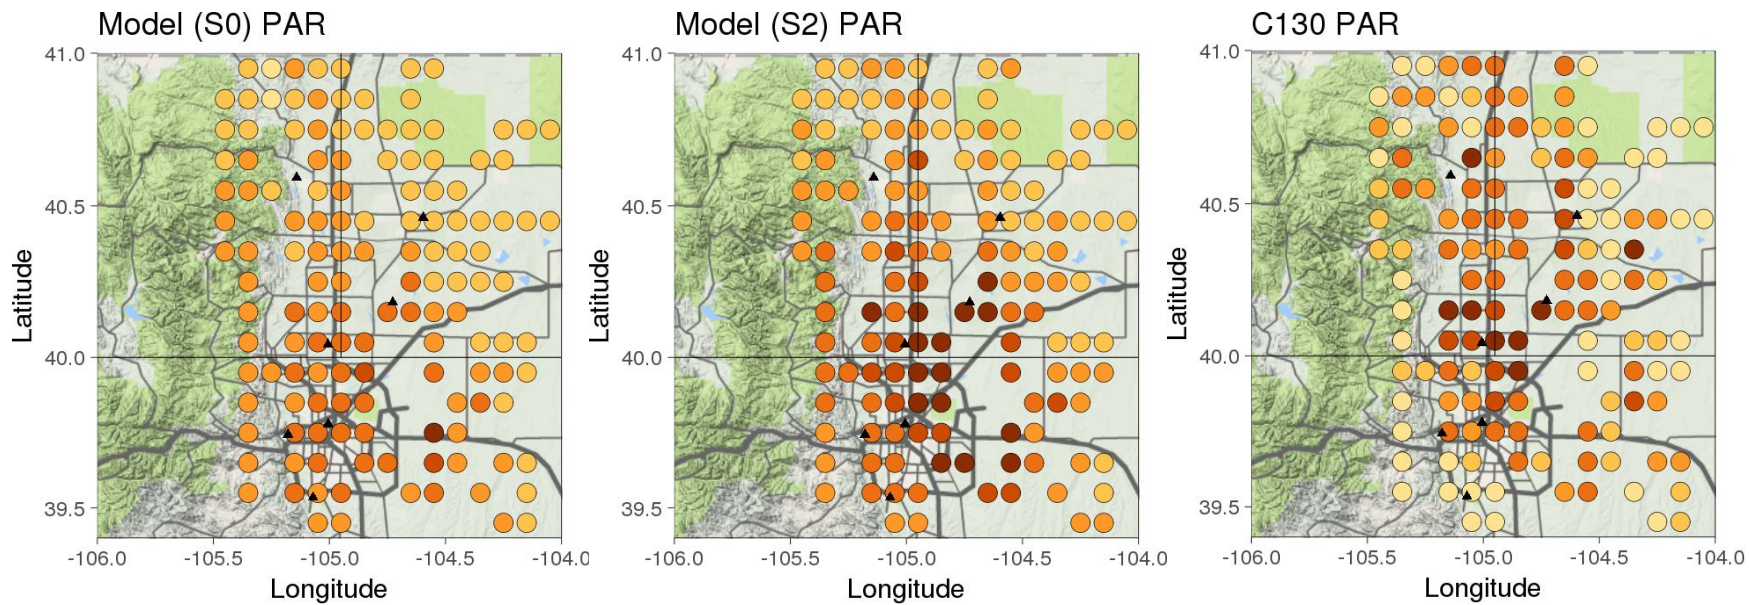

Mixing Ratio (unit: ppbv)

0.05 0.1 0.2 0.4 0.6 0.8

Difference (unit: %)

-100 -50 -20 -10 10 20 50 100

Mixing Ratio (unit: ppbv)

0.1 0.5 2 5 10 20

Difference (unit: %)

-100 -50 -20 -10 10 20 50 100

BAO Tower

Chatfield Park

Denver LaCasa

Fort Collins-West

Golden

Greeley

Platteville

BAO Tower