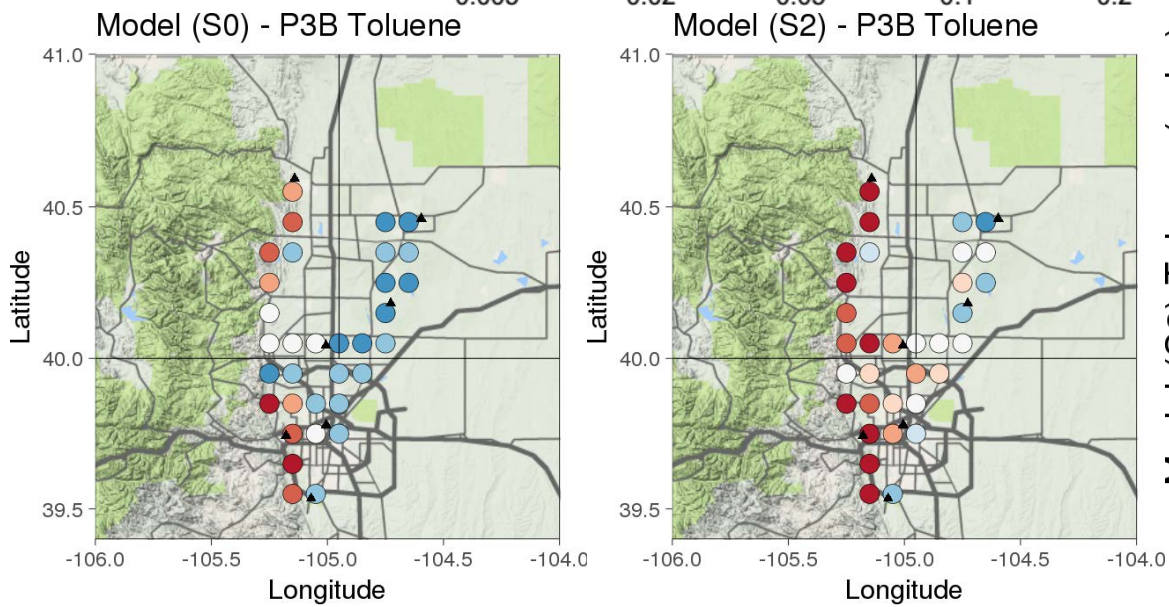

Mixing Ratio (unit: ppbv)

0.05 0.1 0.2 0.4 0.6 0.8

Difference (unit: %)

-100 -50 -20 -10 10 20 50 100

Mixing Ratio (unit: ppbv)

0.1 0.5 2 5 10 20

Difference (unit: %)

-100 -50 -20 -10 10 20 50 100

BAO Tower

Chatfield Park

Denver LaCasa

Fort Collins-West

Golden

Greeley

Platteville

BAO Tower