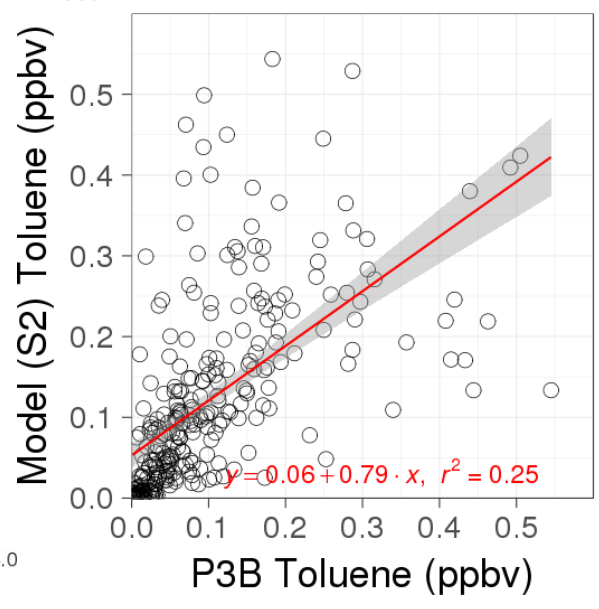

Mixing Ratio (unit: ppbv)

0.05 0.1 0.2 0.4 0.6 0.8

Difference (unit: %)

-100 -50 -20 -10 10 20 50 100

Mixing Ratio (unit: ppbv)

0.1 0.5 2 5 10 20

Difference (unit: %)

-100 -50 -20 -10 10 20 50 100