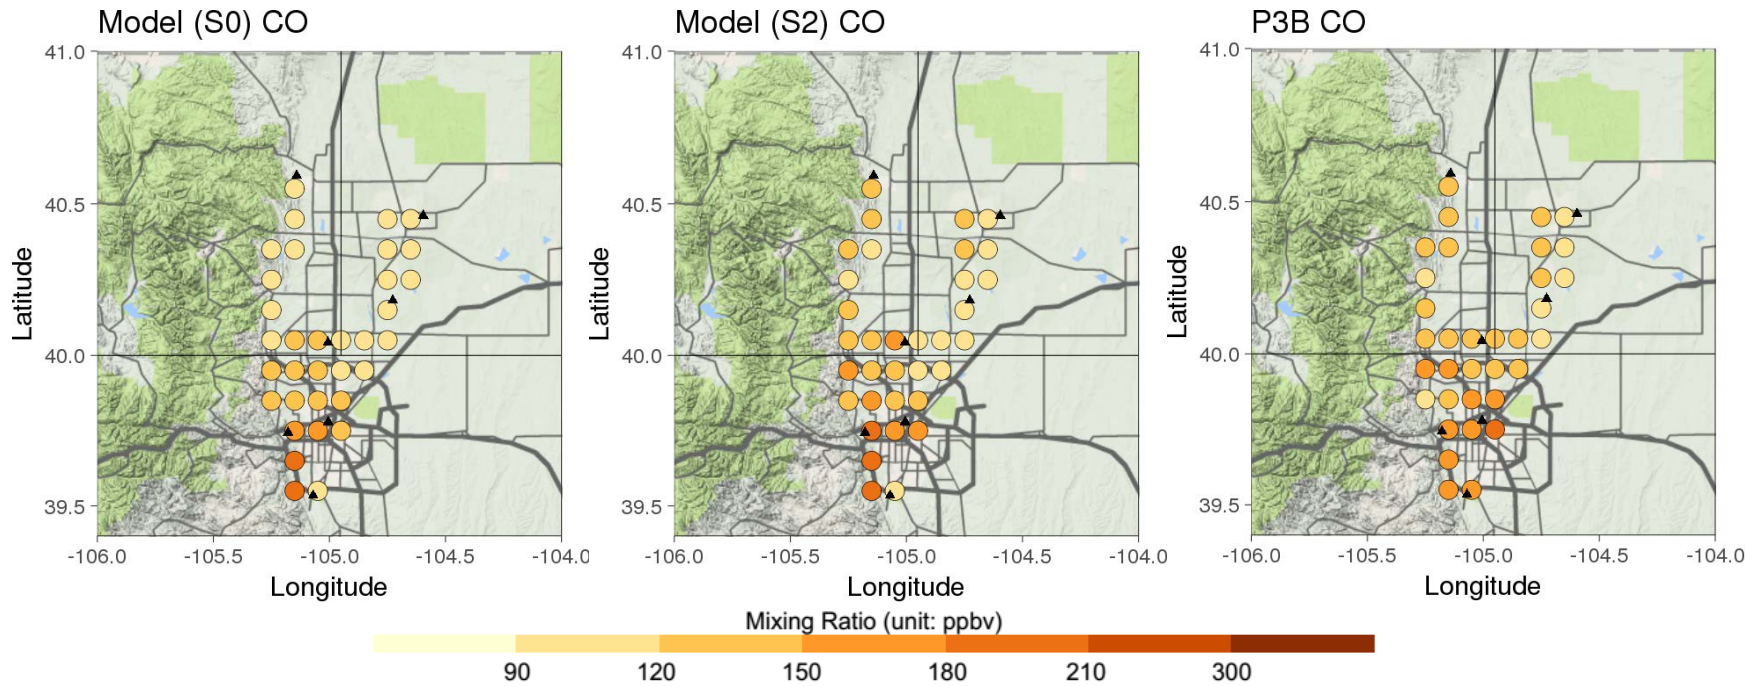

Mixing Ratio (unit: ppbv)

0.05 0.1 0.2 0.4 0.6 0.8

Difference (unit: %)

-100 -50 -20 -10 10 20 50 100

Mixing Ratio (unit: ppbv)

0.1 0.5 2 5 10 20

Difference (unit: %)

-100 -50 -20 -10 10 20 50 100

BAO Tower

Chatfield Park

Denver LaCasa

Fort Collins-West

Golden

Greeley

Platteville

BAO Tower