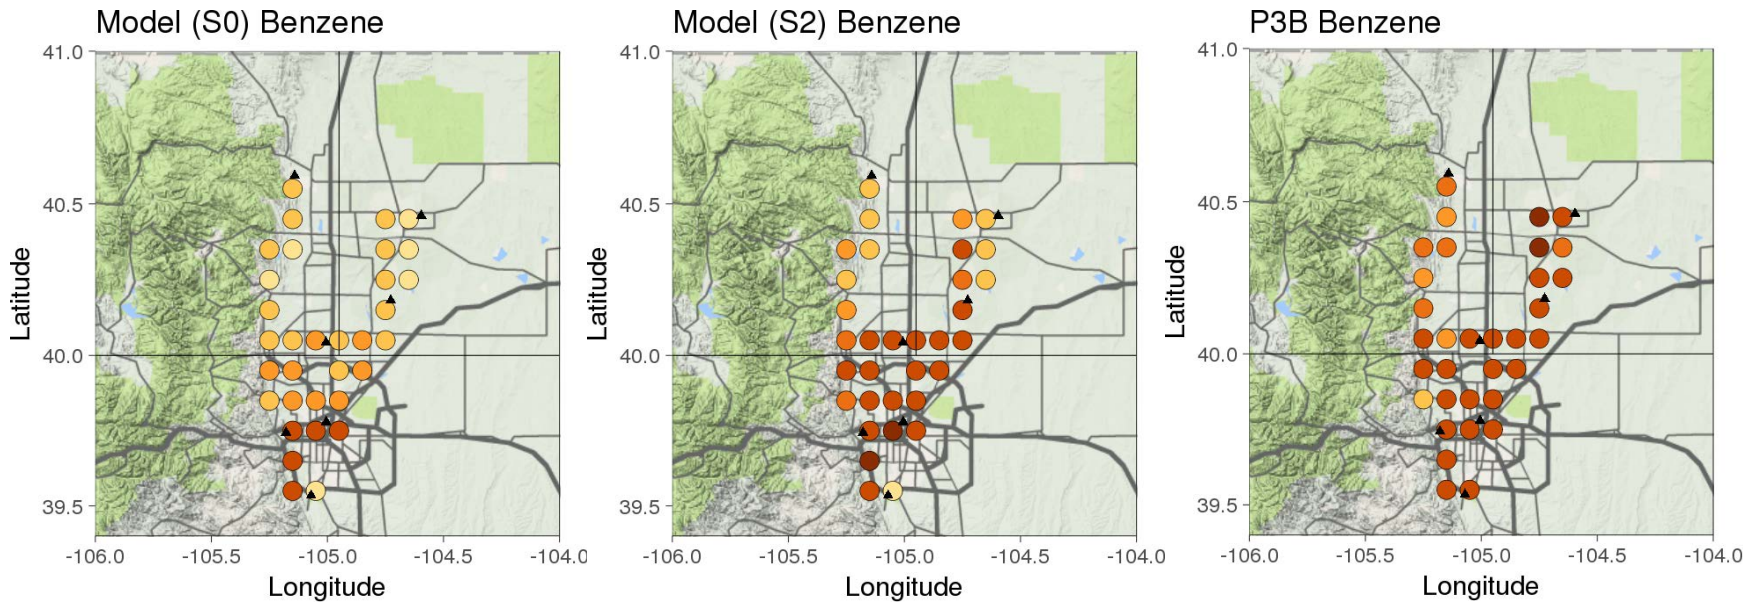

Mixing Ratio (unit: ppbv)

0.05 0.1 0.2 0.4 0.6 0.8

Difference (unit: %)

-100 -50 -20 -10 10 20 50 100

Mixing Ratio (unit: ppbv)

0.1 0.5 2 5 10 20

Difference (unit: %)

-100 -50 -20 -10 10 20 50 100

BAO Tower

Chatfield Park

Denver LaCasa

Fort Collins-West

Golden

Greeley

Platteville

BAO Tower