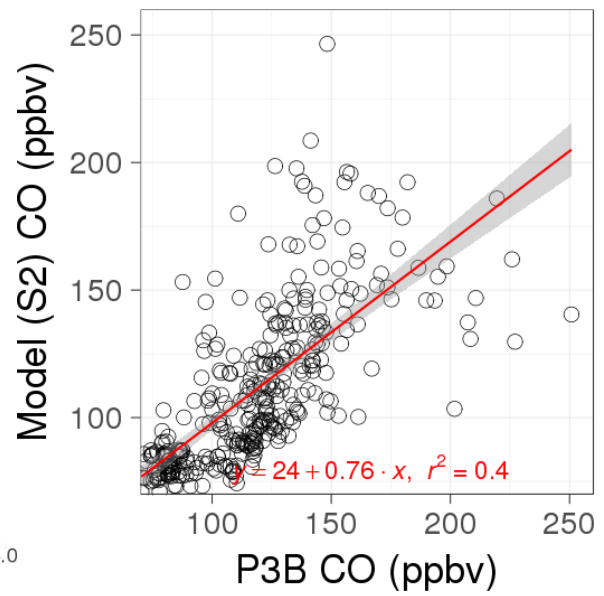

Mixing Ratio (unit: ppbv)

0.05 0.1 0.2 0.4 0.6 0.8

Difference (unit: %)

-100 -50 -20 -10 10 20 50 100

Mixing Ratio (unit: ppbv)

0.1 0.5 2 5 10 20

Difference (unit: %)

-100 -50 -20 -10 10 20 50 100