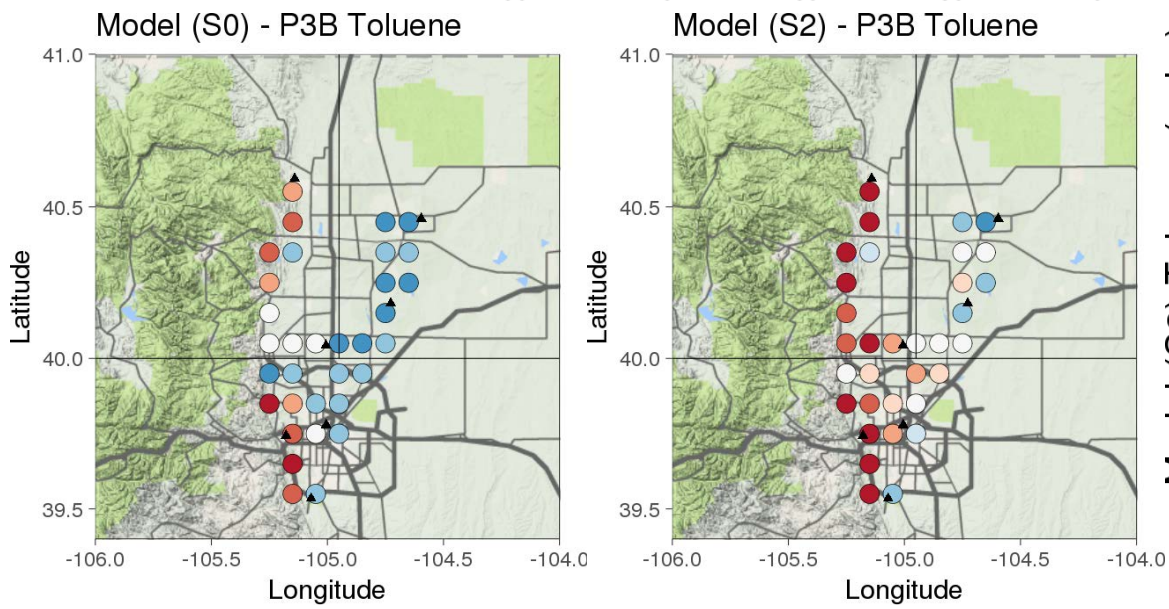

Mixing Ratio (unit: ppbv)

0.05 0.1 0.2 0.4 0.6 0.8

Difference (unit: %)

-100 -50 -20 -10 10 20 50 100

Mixing Ratio (unit: ppbv)

0.1 0.5 2 5 10 20

Difference (unit: %)

-100 -50 -20 -10 10 20 50 100

BAO Tower

Chatfield Park

Denver LaCasa

Fort Collins-West

Golden

Greeley

Platteville

BAO Tower