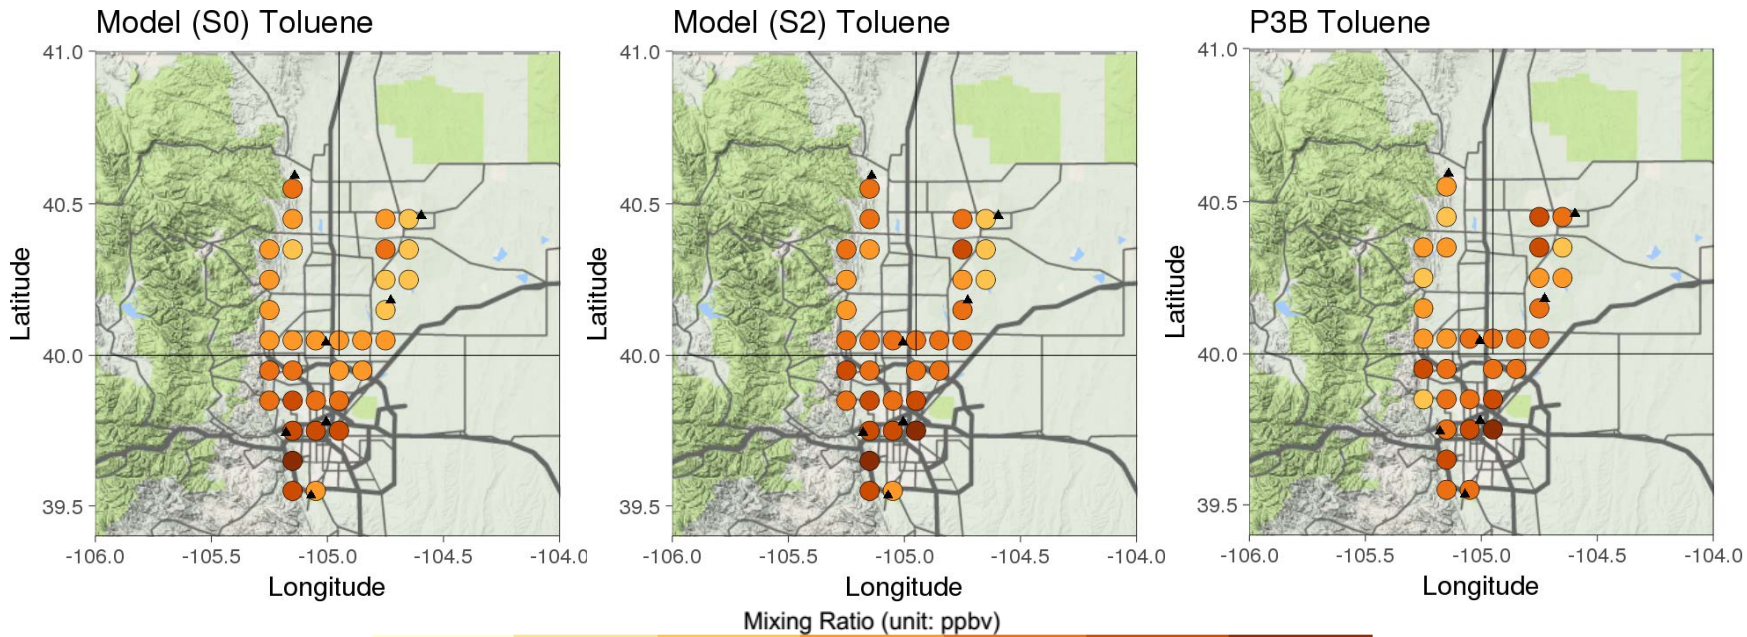

Mixing Ratio (unit: ppbv)

0.05 0.1 0.2 0.4 0.6 0.8

Difference (unit: %)

-100 -50 -20 -10 10 20 50 100

Mixing Ratio (unit: ppbv)

0.1 0.5 2 5 10 20

Difference (unit: %)

-100 -50 -20 -10 10 20 50 100

BAO Tower

Chatfield Park

Denver LaCasa

Fort Collins-West

Golden

Greeley

Platteville

BAO Tower